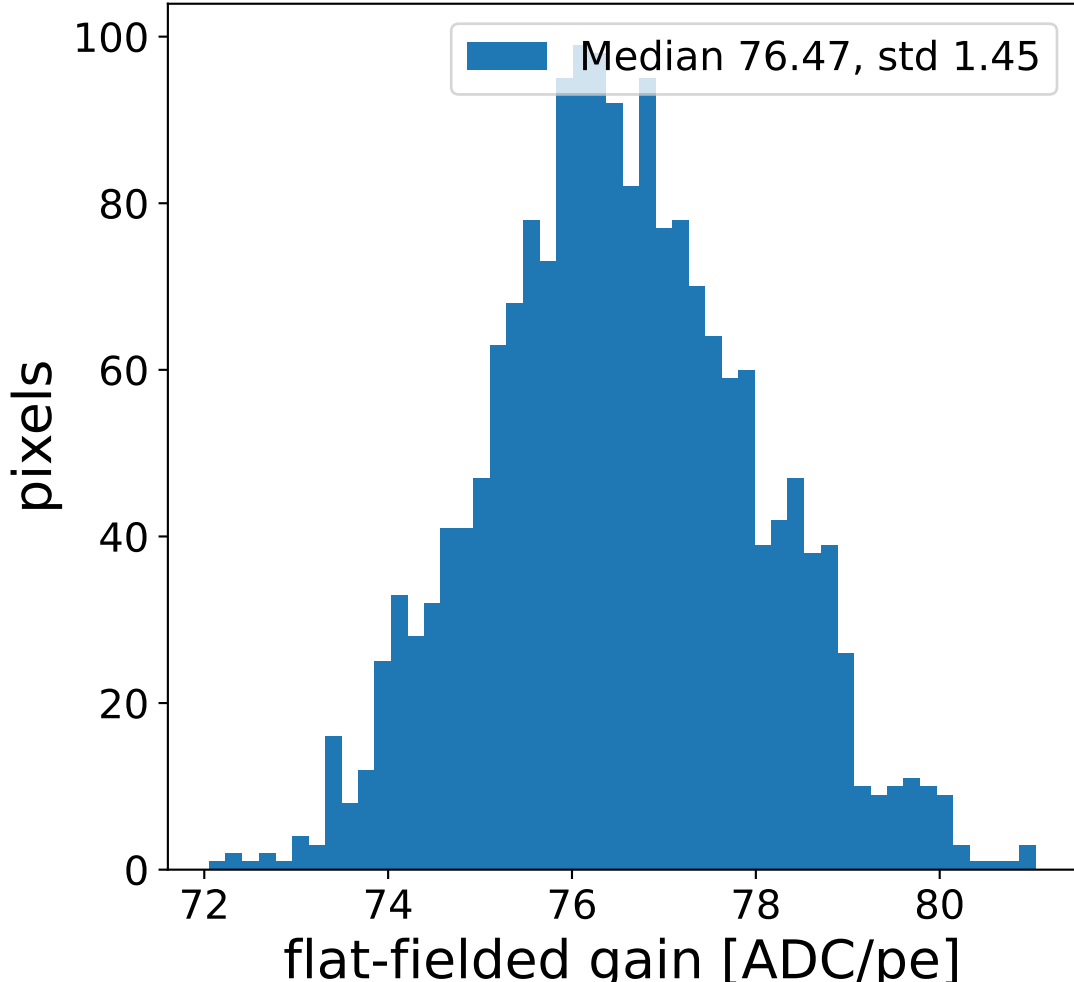

Run 7553

Run 7553

Run 7553 channel: HG

FF sample of 10000 events

pedestal sample of 10000 events

flat-fielded gain [ADC/pe]

Run 7553 channel: LG

FF sample of 10000 events

pedestal sample of 10000 events

flat-fielded gain [ADC/pe]