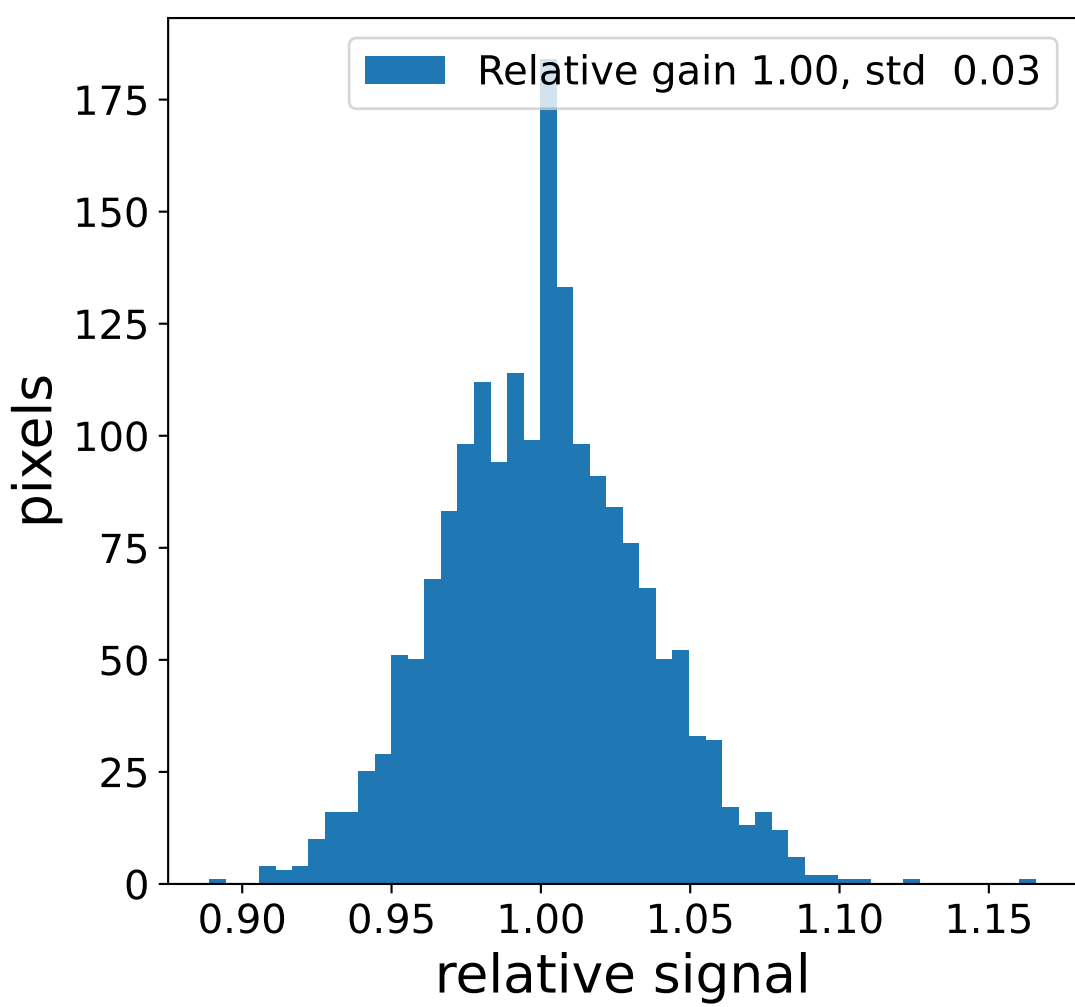

Run 7553

Run 7553

Run 7553 channel: HG

FF sample of 10000 events

pedestal sample of 10000 events

flat-fielded gain [ADC/pe]

Run 7553 channel: LG

FF sample of 10000 events

pedestal sample of 10000 events

flat-fielded gain [ADC/pe]