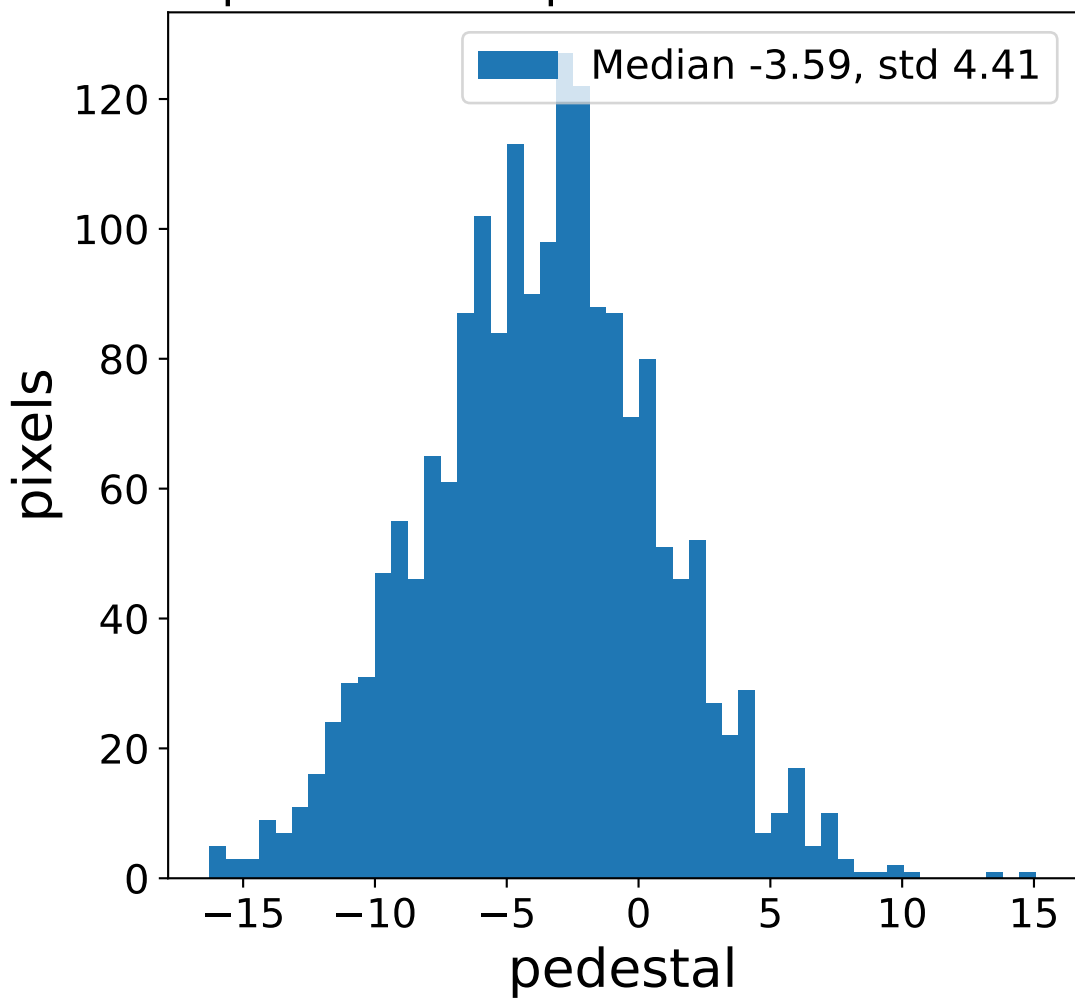

Run 7553

Run 7553

Run 7553 channel: HG

FF sample of 10000 events

pedestal sample of 10000 events

flat-fielded gain [ADC/pe]

Run 7553 channel: LG

FF sample of 10000 events

pedestal sample of 10000 events

flat-fielded gain [ADC/pe]