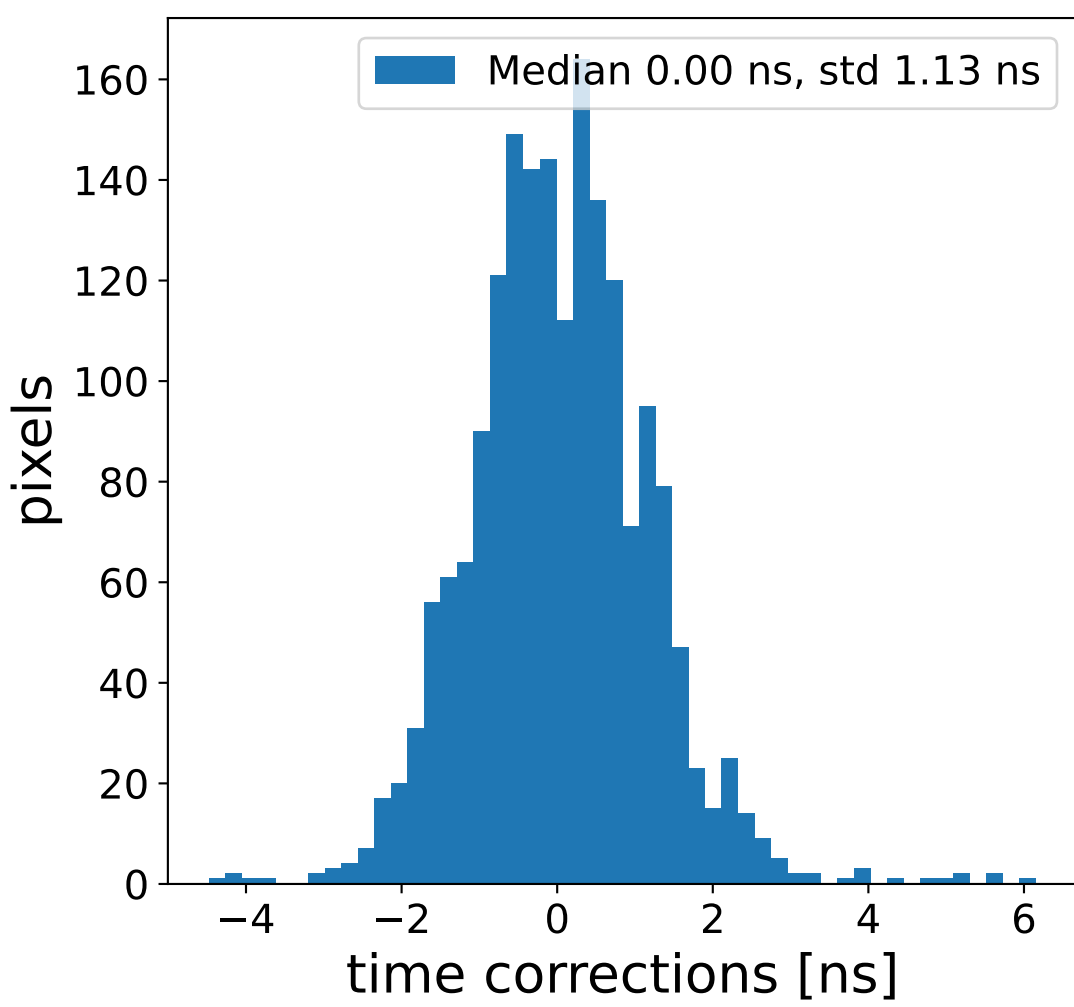

Run 7553

Run 7553

Run 7553 channel: HG

FF sample of 10000 events

pedestal sample of 10000 events

flat-fielded gain [ADC/pe]

Run 7553 channel: LG

FF sample of 10000 events

pedestal sample of 10000 events

flat-fielded gain [ADC/pe]