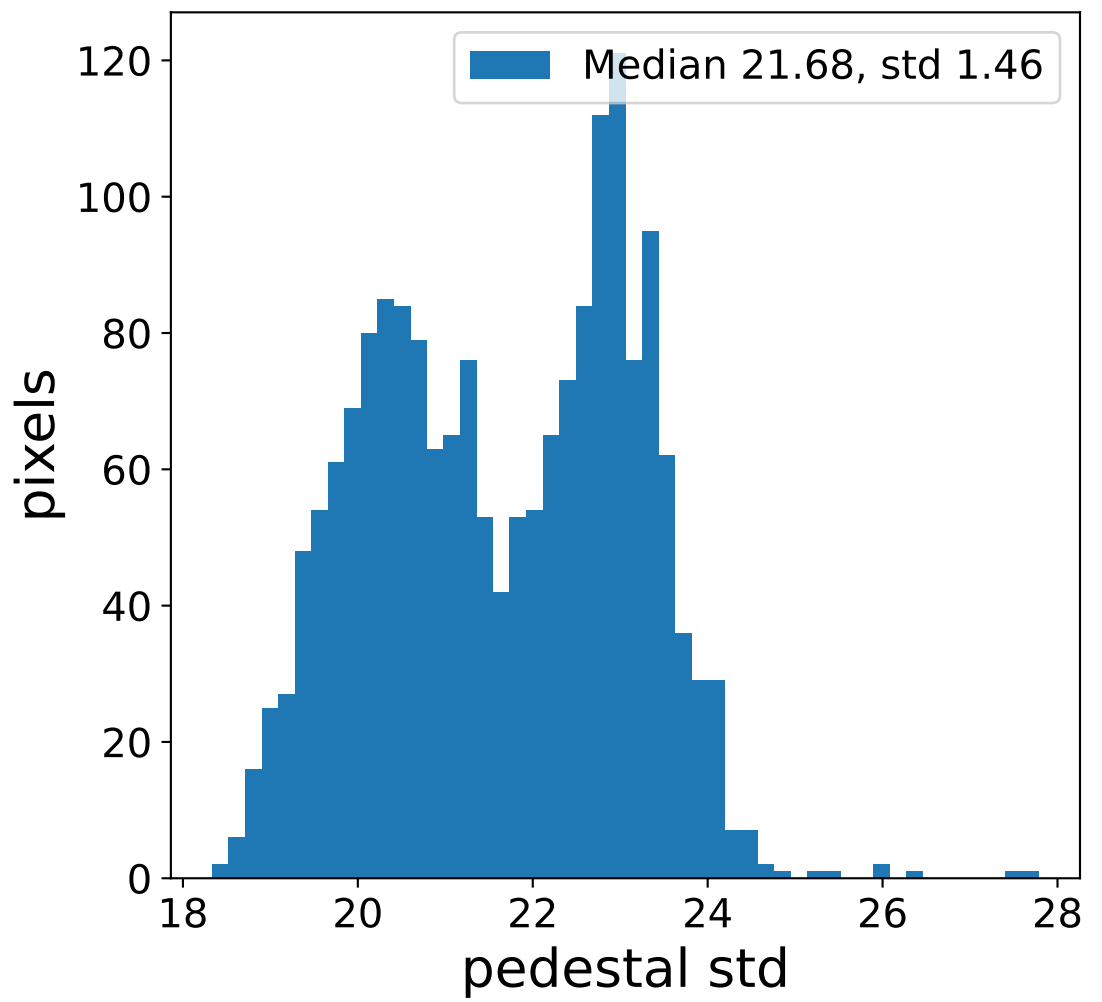

Run 7553

Run 7553

Run 7553 channel: HG

FF sample of 10000 events

pedestal sample of 10000 events

flat-fielded gain [ADC/pe]

Run 7553 channel: LG

FF sample of 10000 events

pedestal sample of 10000 events

flat-fielded gain [ADC/pe]