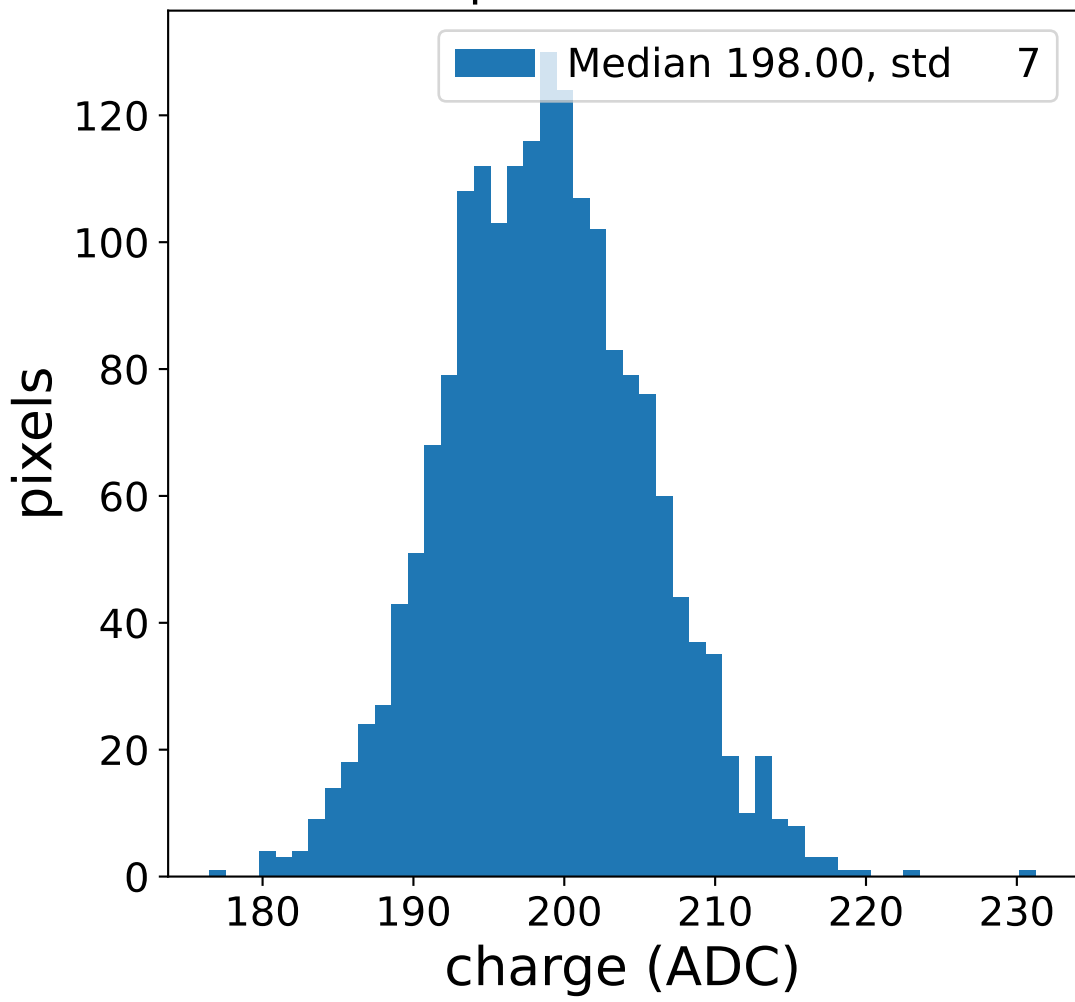

Run 7553

Run 7553

Run 7553 channel: HG

FF sample of 10000 events

pedestal sample of 10000 events

flat-fielded gain [ADC/pe]

Run 7553 channel: LG

FF sample of 10000 events

pedestal sample of 10000 events

flat-fielded gain [ADC/pe]