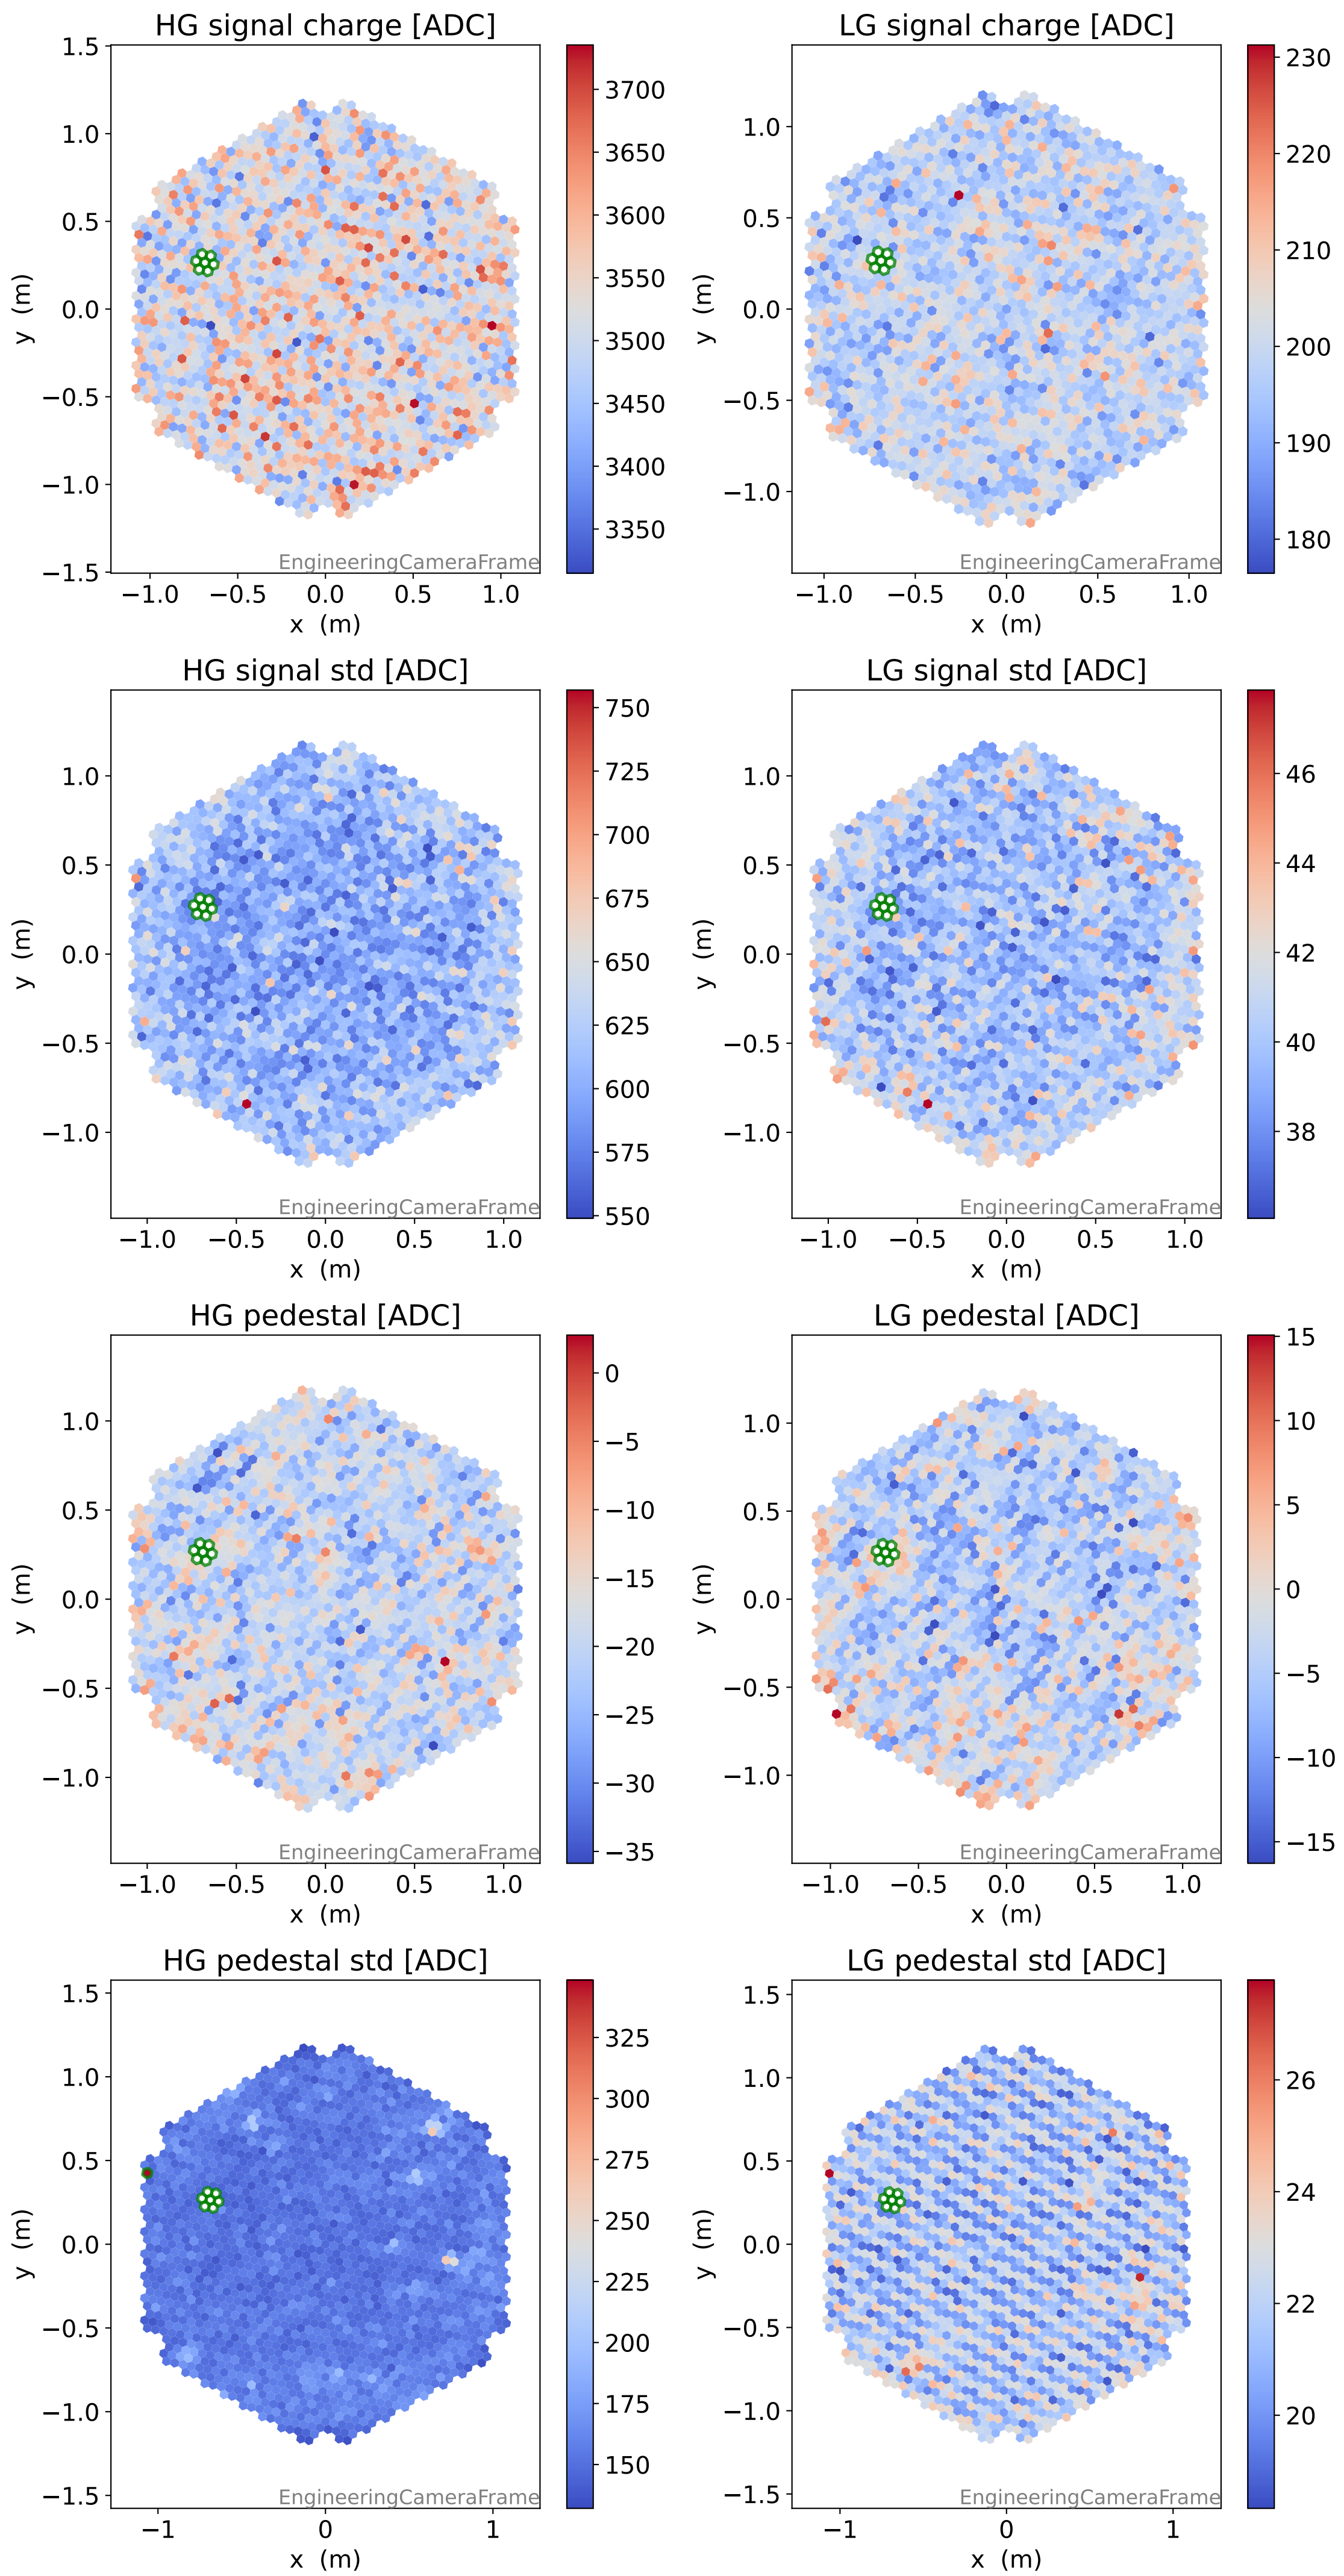

Run 7553

Run 7553

Run 7553 channel: HG

FF sample of 10000 events

pedestal sample of 10000 events

flat-fielded gain [ADC/pe]

Run 7553 channel: LG

FF sample of 10000 events

pedestal sample of 10000 events

flat-fielded gain [ADC/pe]