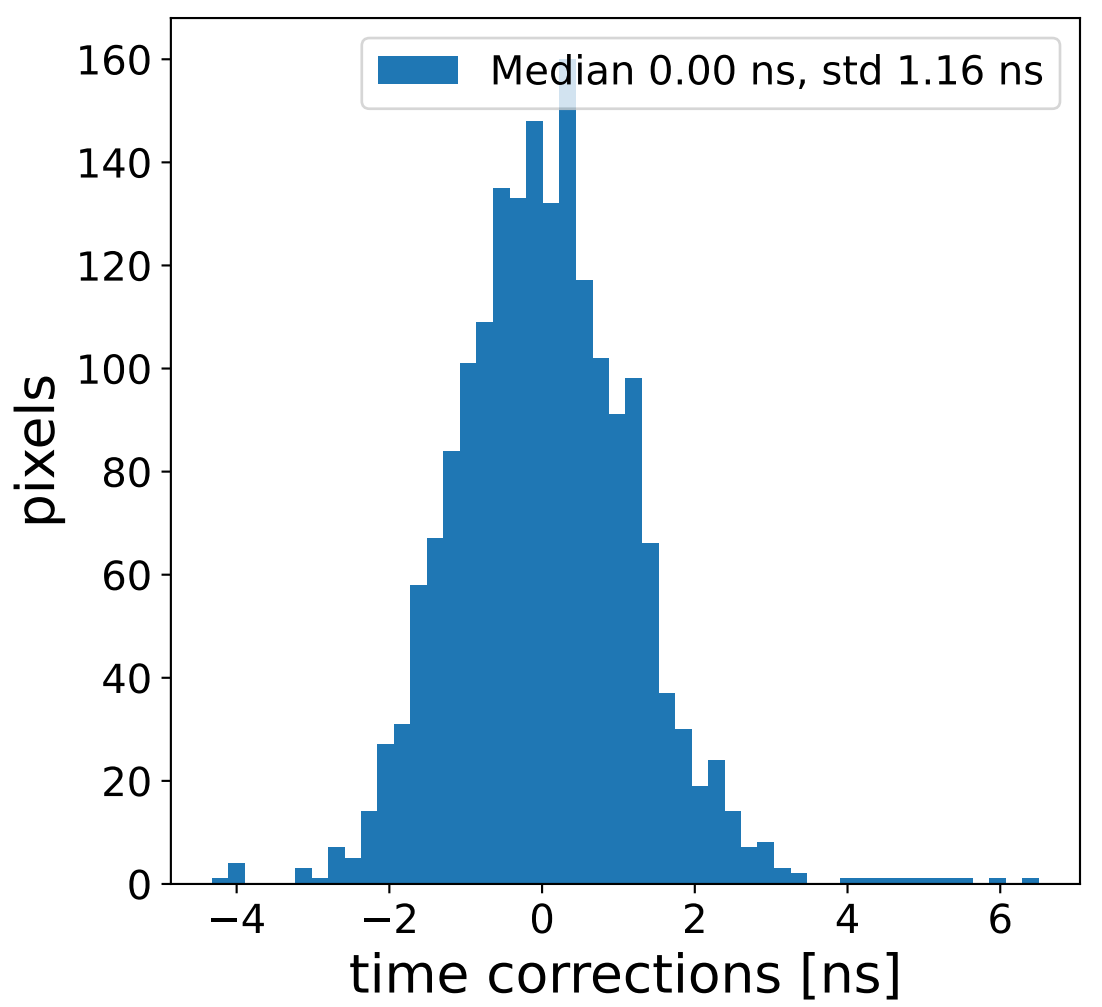

Run 7553

Run 7553

Run 7553 channel: HG

FF sample of 10000 events

pedestal sample of 10000 events

flat-fielded gain [ADC/pe]

Run 7553 channel: LG

FF sample of 10000 events

pedestal sample of 10000 events

flat-fielded gain [ADC/pe]