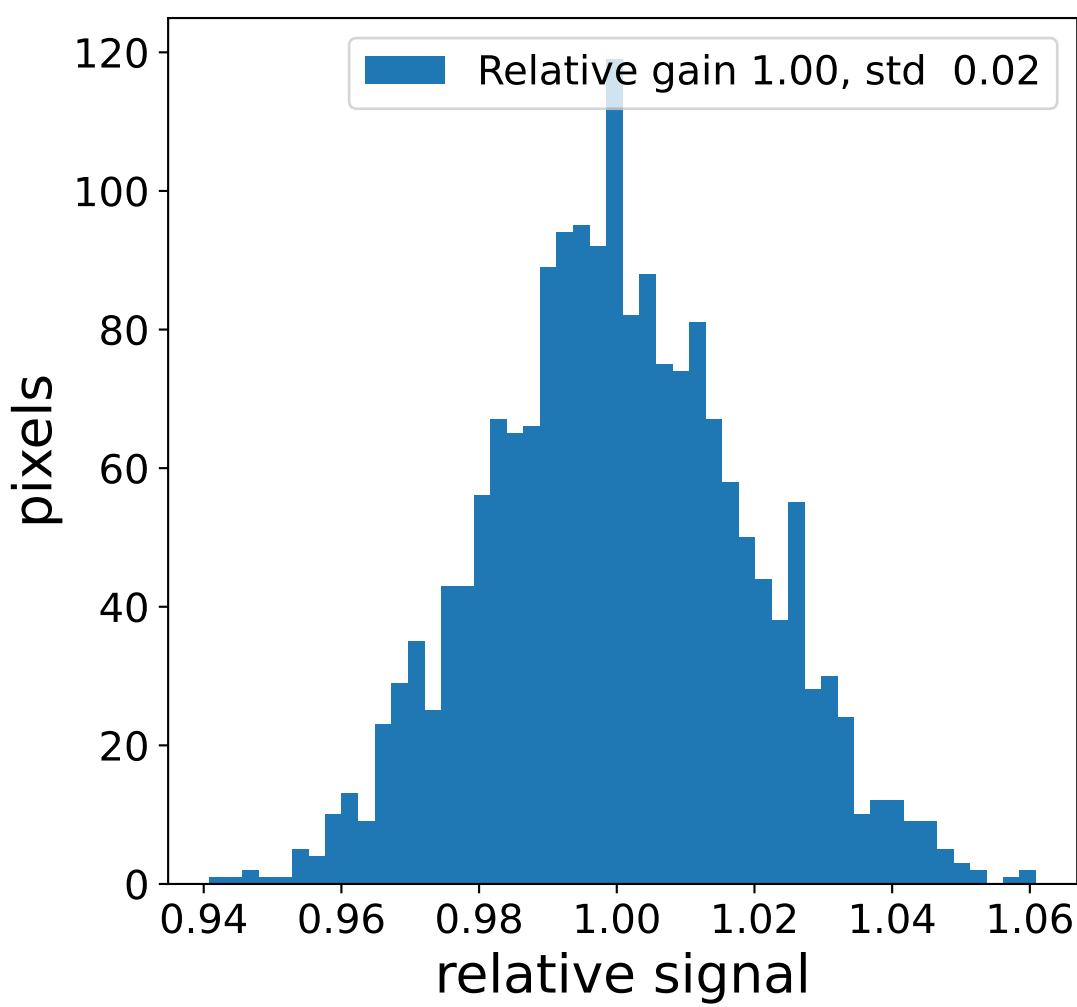

Run 7553

Run 7553

Run 7553 channel: HG

FF sample of 10000 events

pedestal sample of 10000 events

flat-fielded gain [ADC/pe]

Run 7553 channel: LG

FF sample of 10000 events

pedestal sample of 10000 events

flat-fielded gain [ADC/pe]