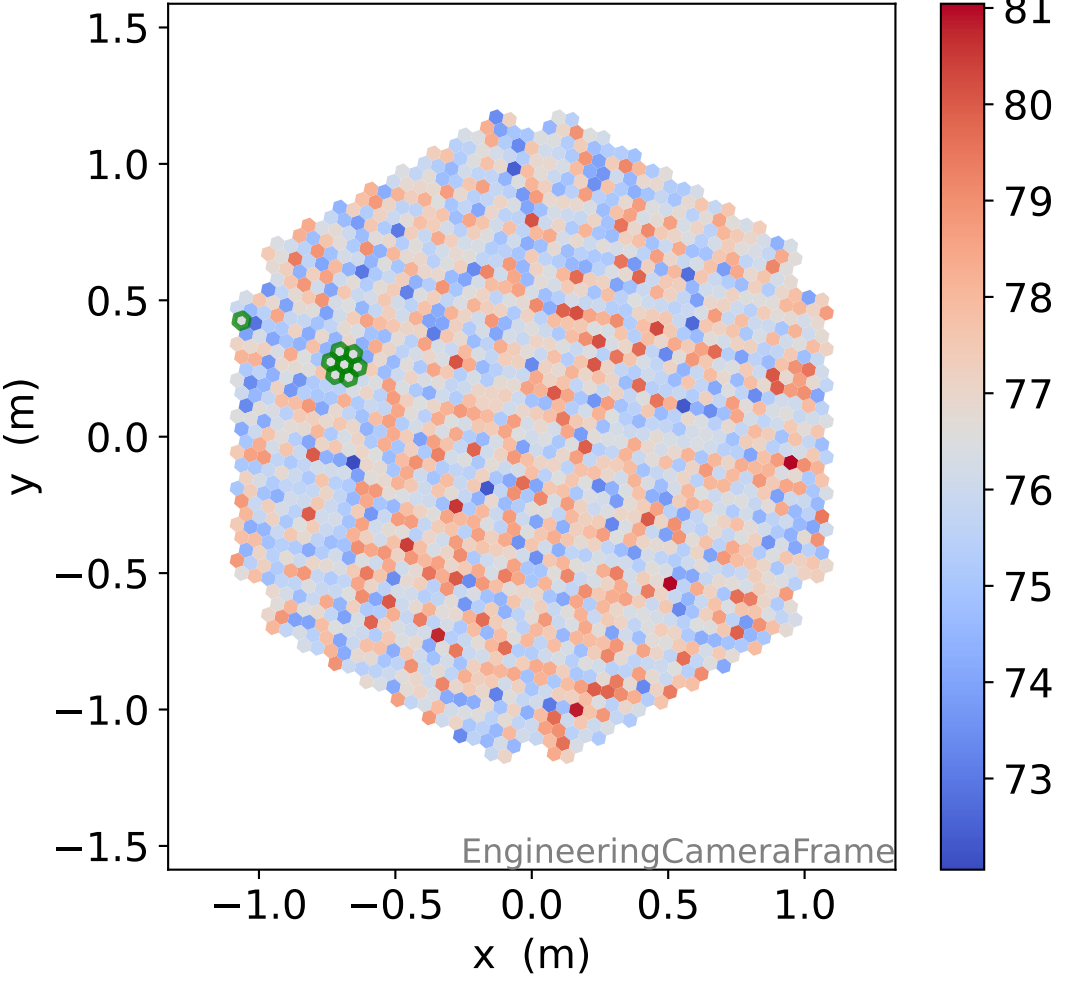

Run 7553

Run 7553

Run 7553 channel: HG

FF sample of 10000 events

pedestal sample of 10000 events

flat-fielded gain [ADC/pe]

Run 7553 channel: LG

FF sample of 10000 events

pedestal sample of 10000 events

flat-fielded gain [ADC/pe]