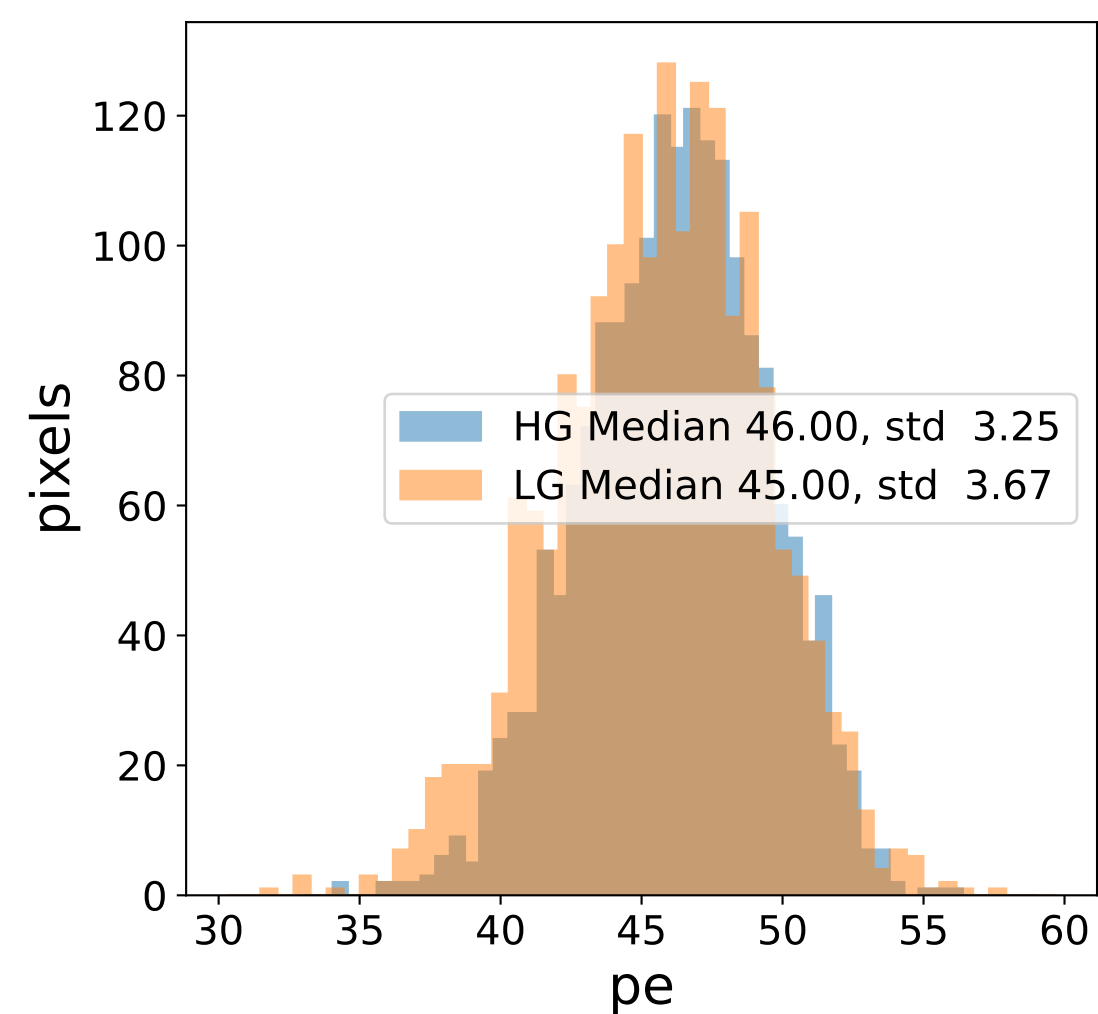

Run 7553

Run 7553

Run 7553 channel: HG

FF sample of 10000 events

pedestal sample of 10000 events

flat-fielded gain [ADC/pe]

Run 7553 channel: LG

FF sample of 10000 events

pedestal sample of 10000 events

flat-fielded gain [ADC/pe]