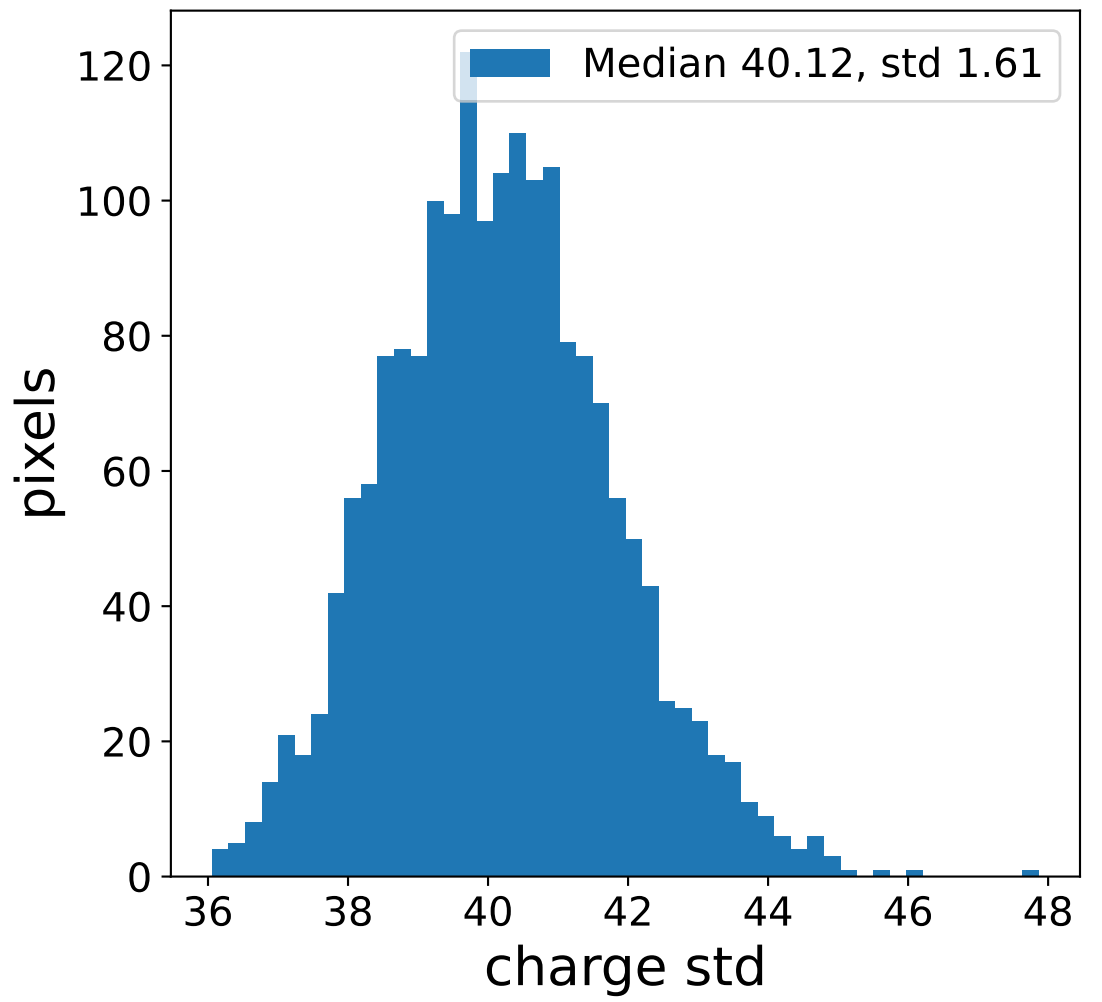

Run 7553

Run 7553

Run 7553 channel: HG

FF sample of 10000 events

pedestal sample of 10000 events

flat-fielded gain [ADC/pe]

Run 7553 channel: LG

FF sample of 10000 events

pedestal sample of 10000 events

flat-fielded gain [ADC/pe]