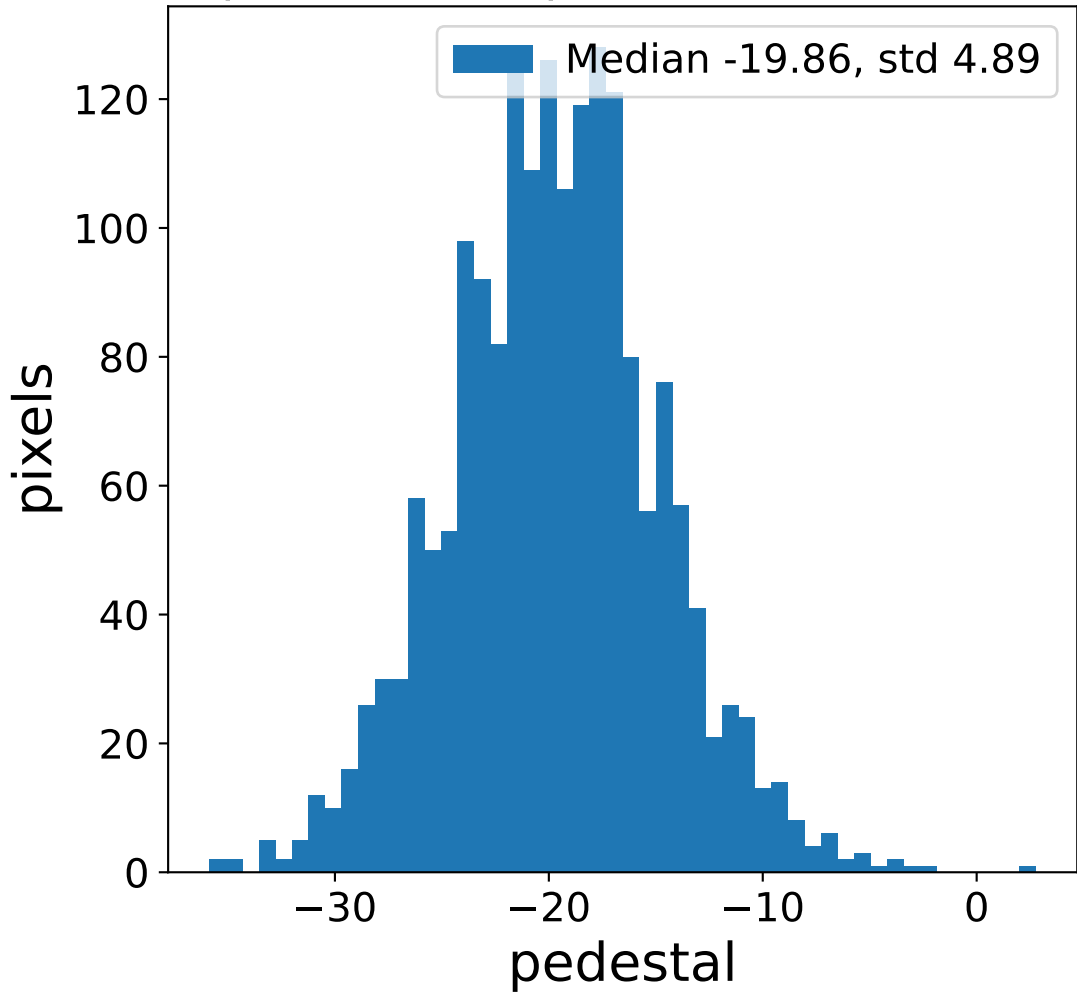

Run 7553

Run 7553

Run 7553 channel: HG

FF sample of 10000 events

pedestal sample of 10000 events

flat-fielded gain [ADC/pe]

Run 7553 channel: LG

FF sample of 10000 events

pedestal sample of 10000 events

flat-fielded gain [ADC/pe]