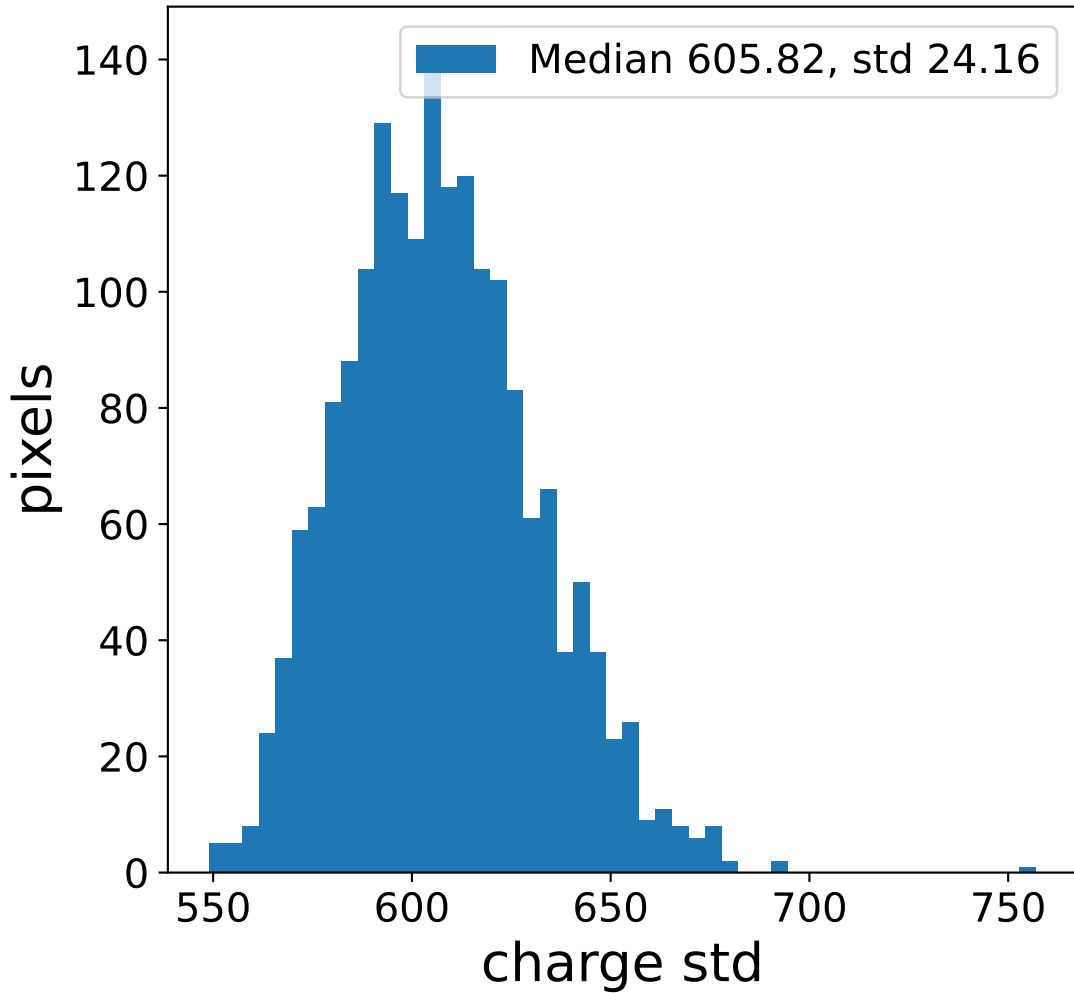

Run 7553

Run 7553

Run 7553 channel: HG

FF sample of 10000 events

pedestal sample of 10000 events

flat-fielded gain [ADC/pe]

Run 7553 channel: LG

FF sample of 10000 events

pedestal sample of 10000 events

flat-fielded gain [ADC/pe]