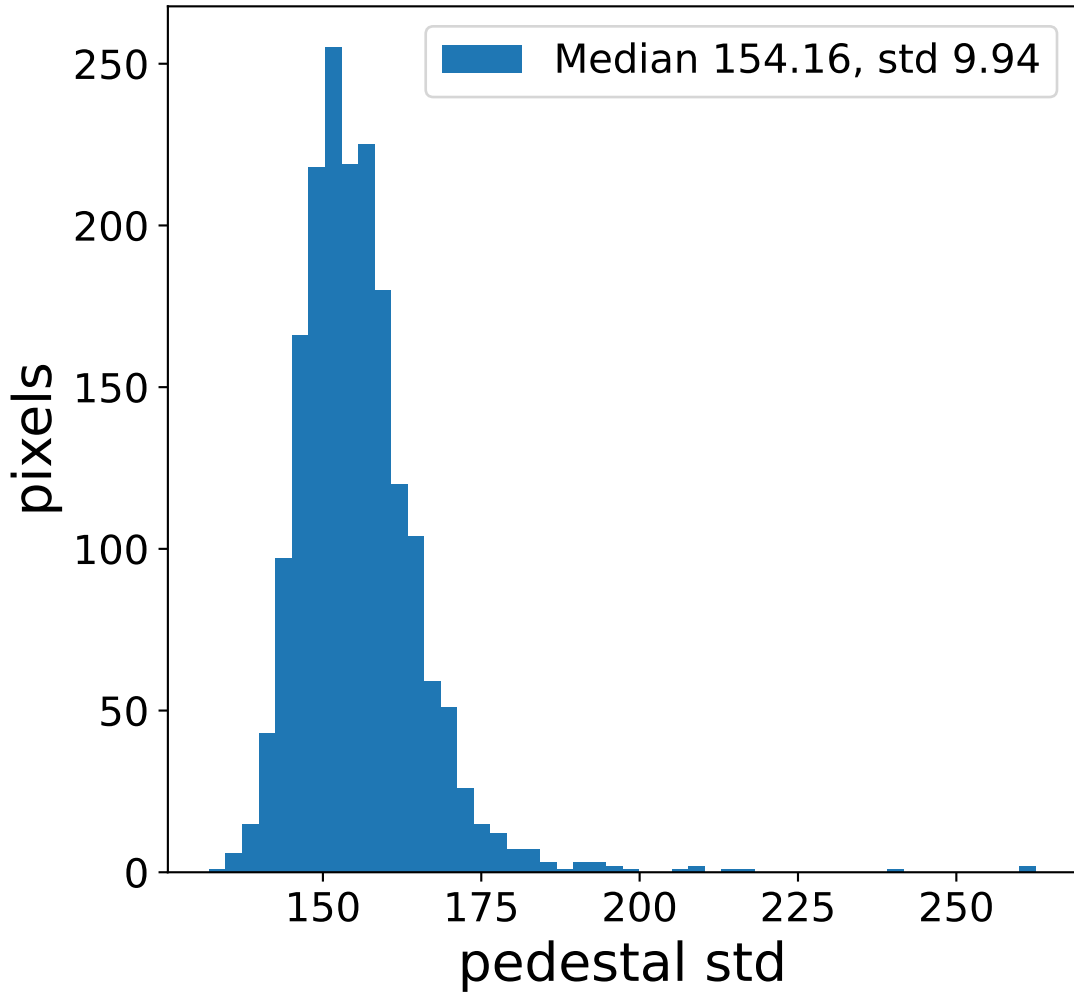

Run 7553

Run 7553

Run 7553 channel: HG

FF sample of 10000 events

pedestal sample of 10000 events

flat-fielded gain [ADC/pe]

Run 7553 channel: LG

FF sample of 10000 events

pedestal sample of 10000 events

flat-fielded gain [ADC/pe]