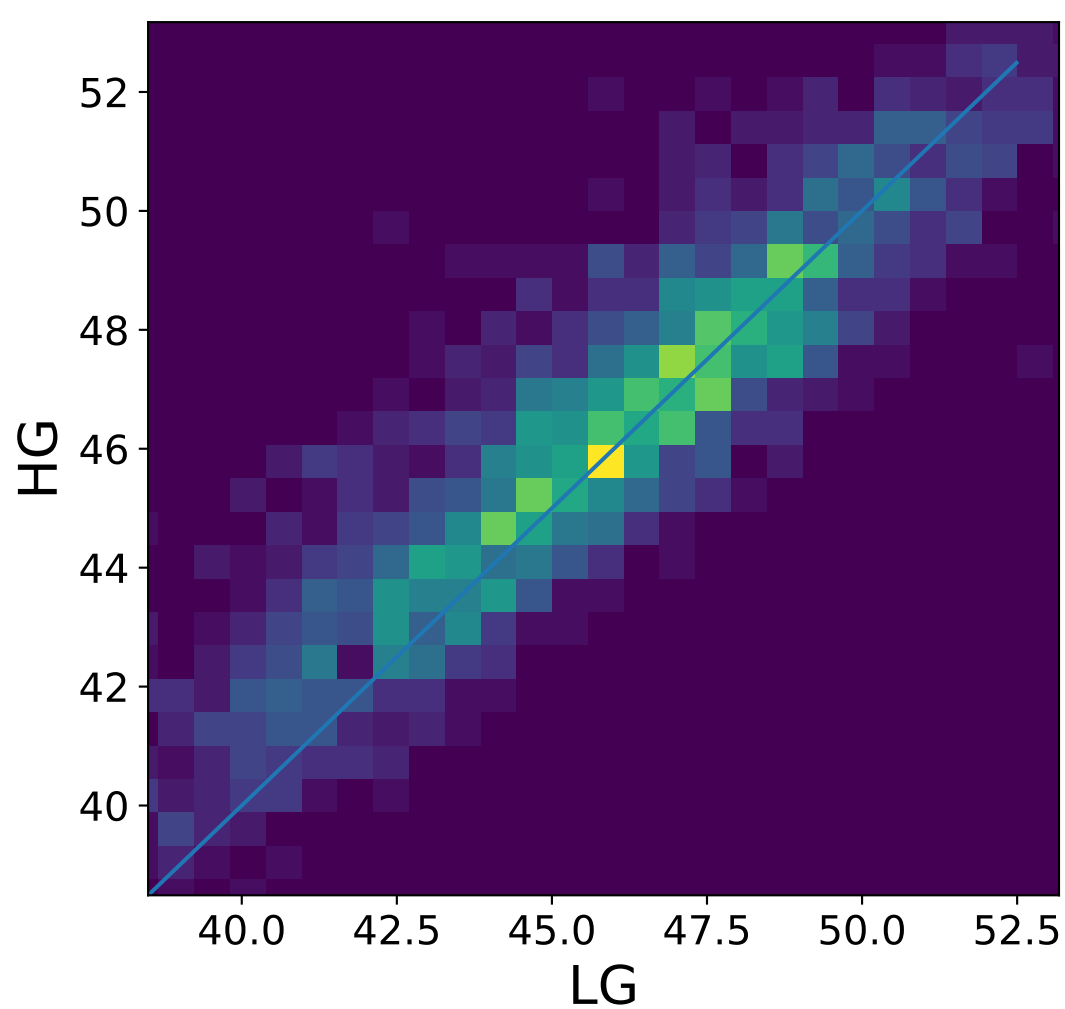

Run 7553

Run 7553

Run 7553 channel: HG

FF sample of 10000 events

pedestal sample of 10000 events

flat-fielded gain [ADC/pe]

Run 7553 channel: LG

FF sample of 10000 events

pedestal sample of 10000 events

flat-fielded gain [ADC/pe]