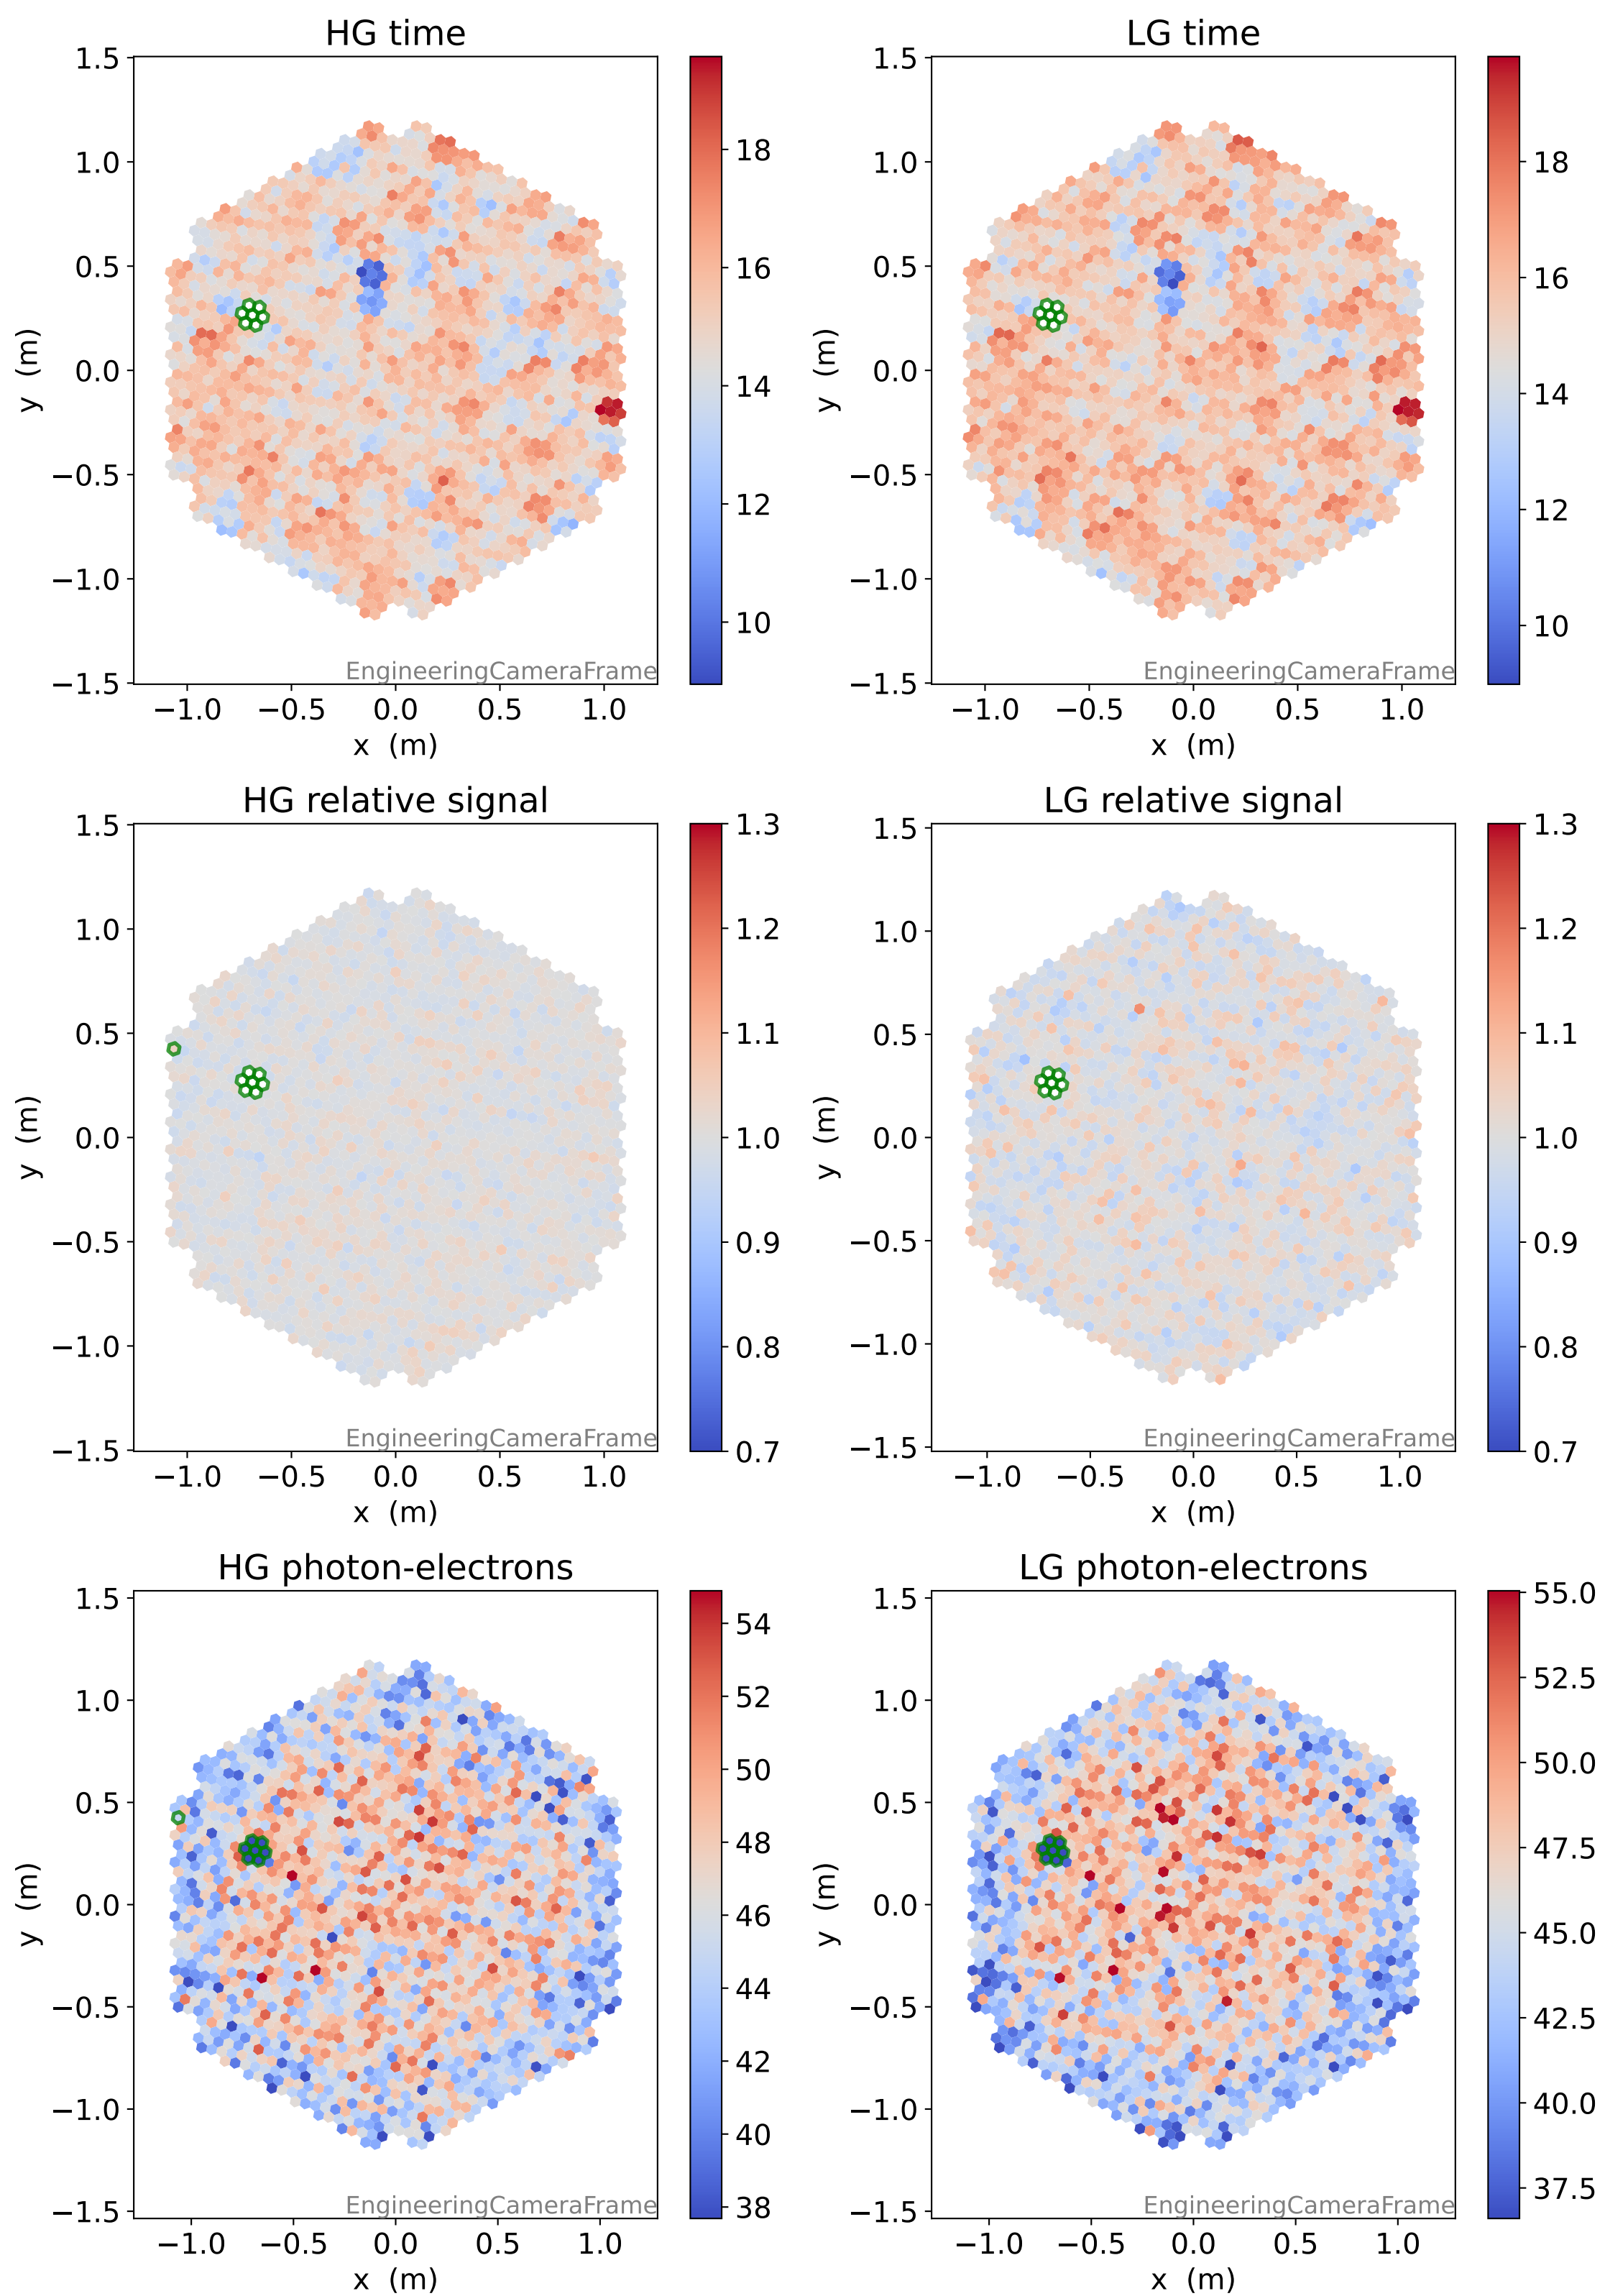

Run 7553

Run 7553

Run 7553 channel: HG

FF sample of 10000 events

pedestal sample of 10000 events

flat-fielded gain [ADC/pe]

Run 7553 channel: LG

FF sample of 10000 events

pedestal sample of 10000 events

flat-fielded gain [ADC/pe]