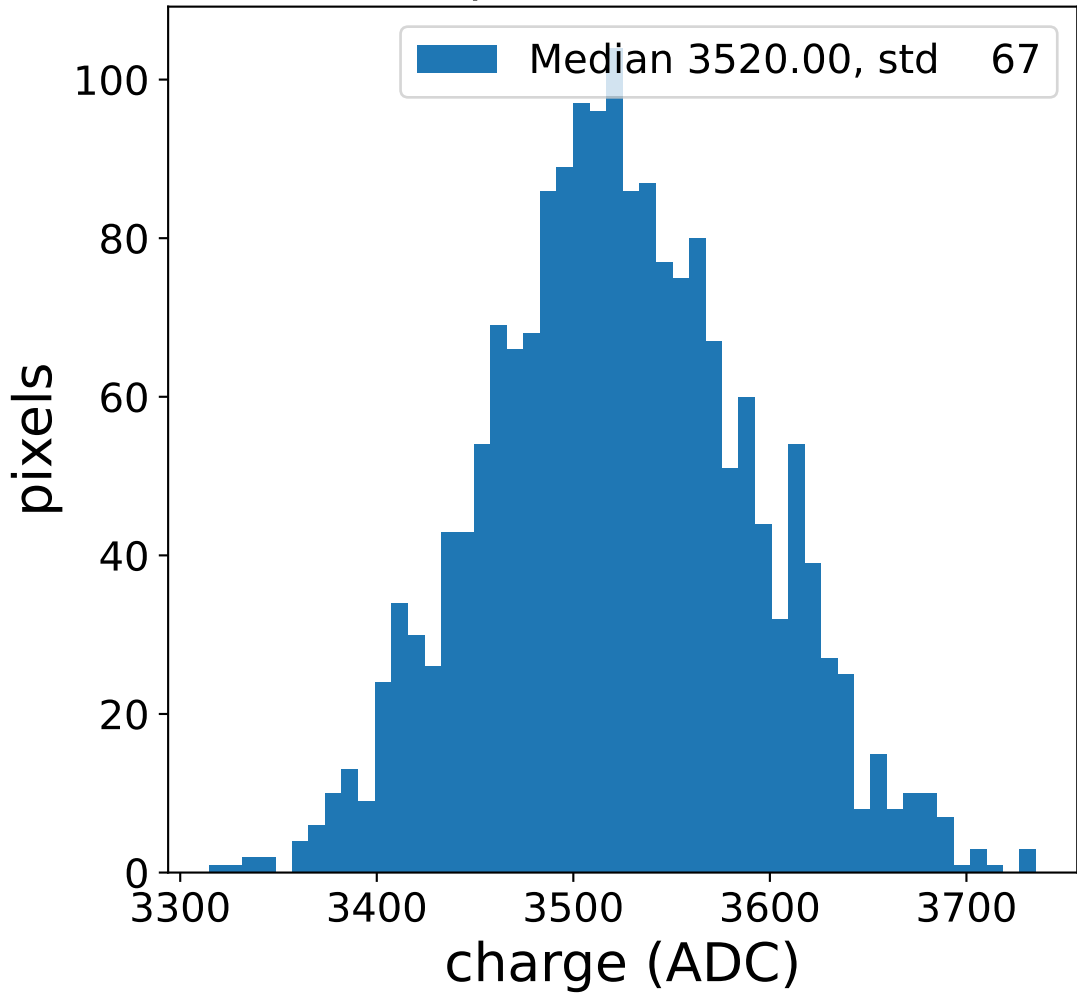

Run 7553

Run 7553

Run 7553 channel: HG

FF sample of 10000 events

pedestal sample of 10000 events

flat-fielded gain [ADC/pe]

Run 7553 channel: LG

FF sample of 10000 events

pedestal sample of 10000 events

flat-fielded gain [ADC/pe]