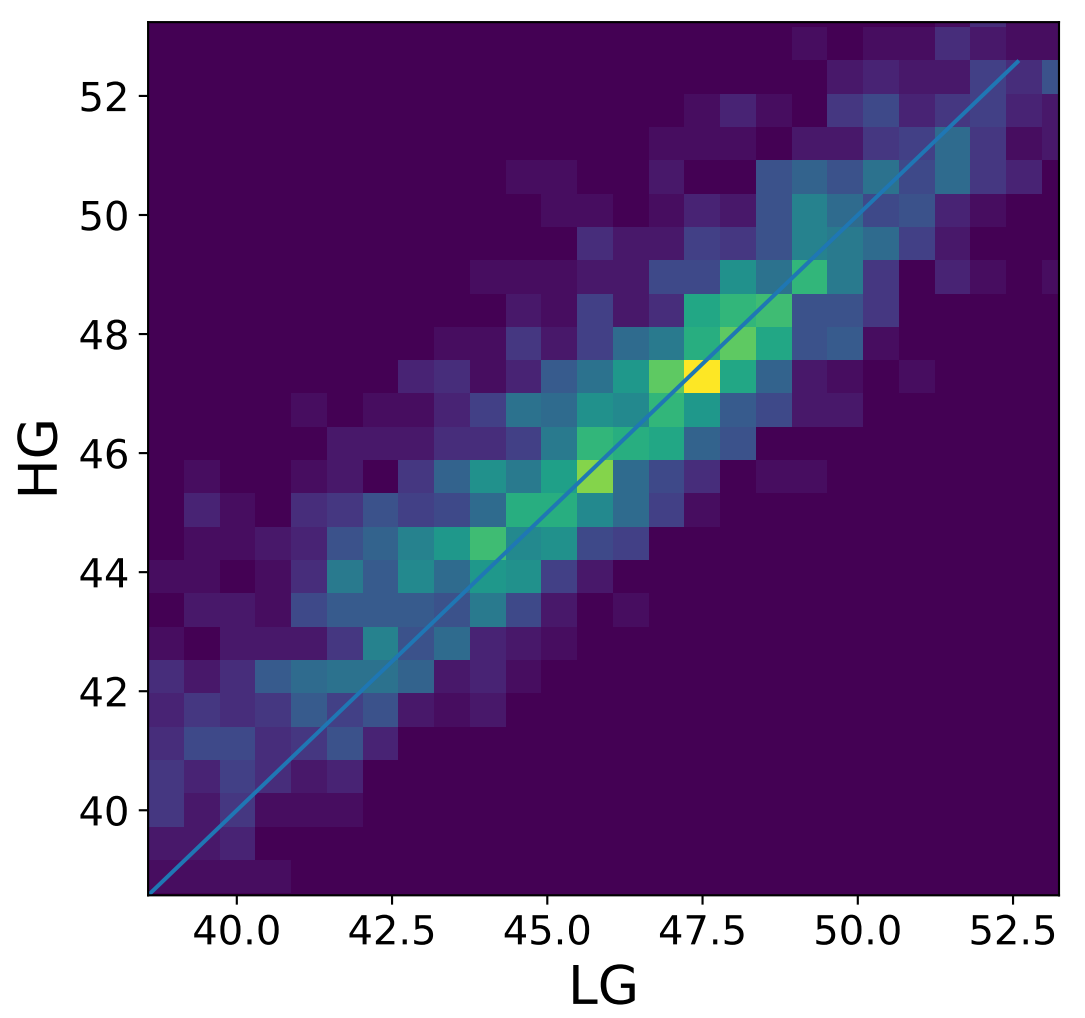

Run 7553

Run 7553

Run 7553 channel: HG

FF sample of 10000 events

pedestal sample of 10000 events

flat-fielded gain [ADC/pe]

Run 7553 channel: LG

FF sample of 10000 events

pedestal sample of 10000 events

flat-fielded gain [ADC/pe]