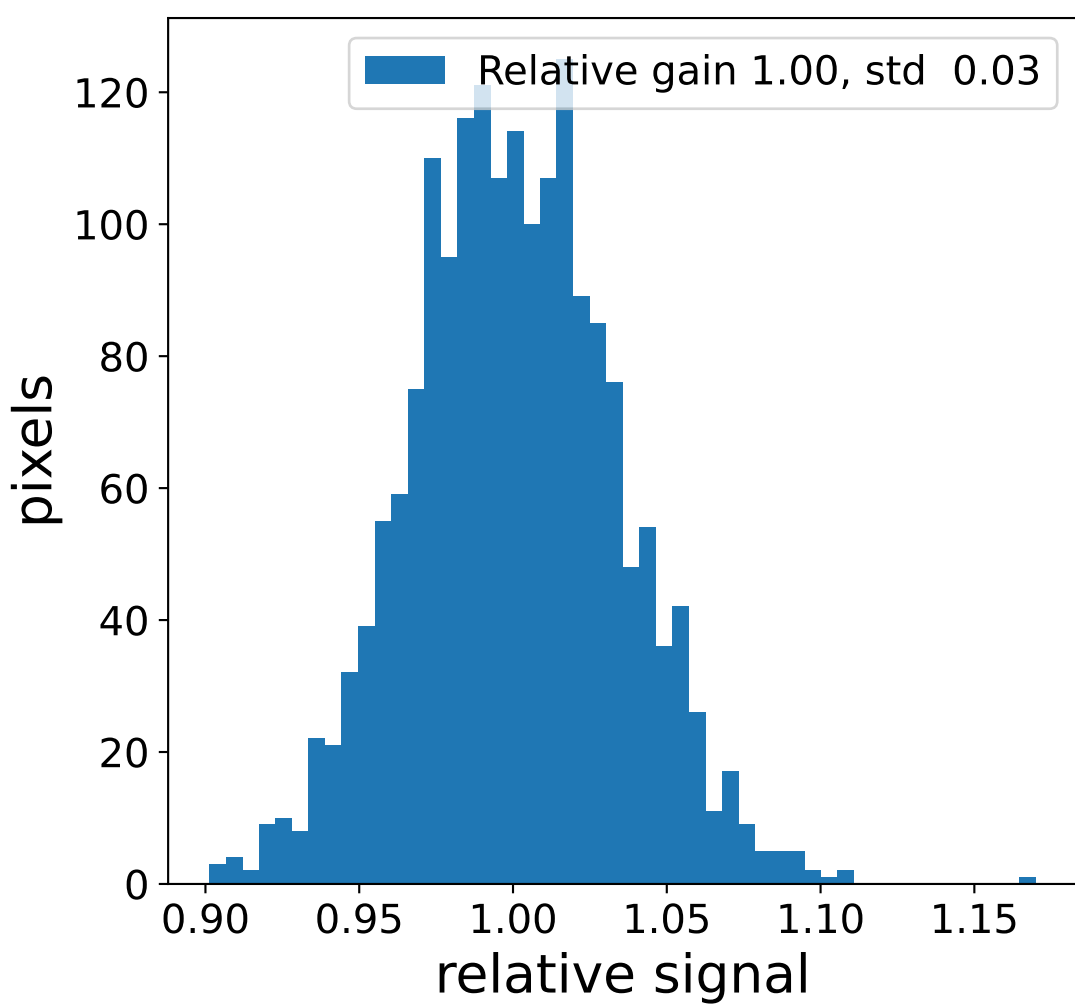

Run 7553

Run 7553

Run 7553 channel: HG

FF sample of 10000 events

pedestal sample of 10000 events

flat-fielded gain [ADC/pe]

Run 7553 channel: LG

FF sample of 10000 events

pedestal sample of 10000 events

flat-fielded gain [ADC/pe]