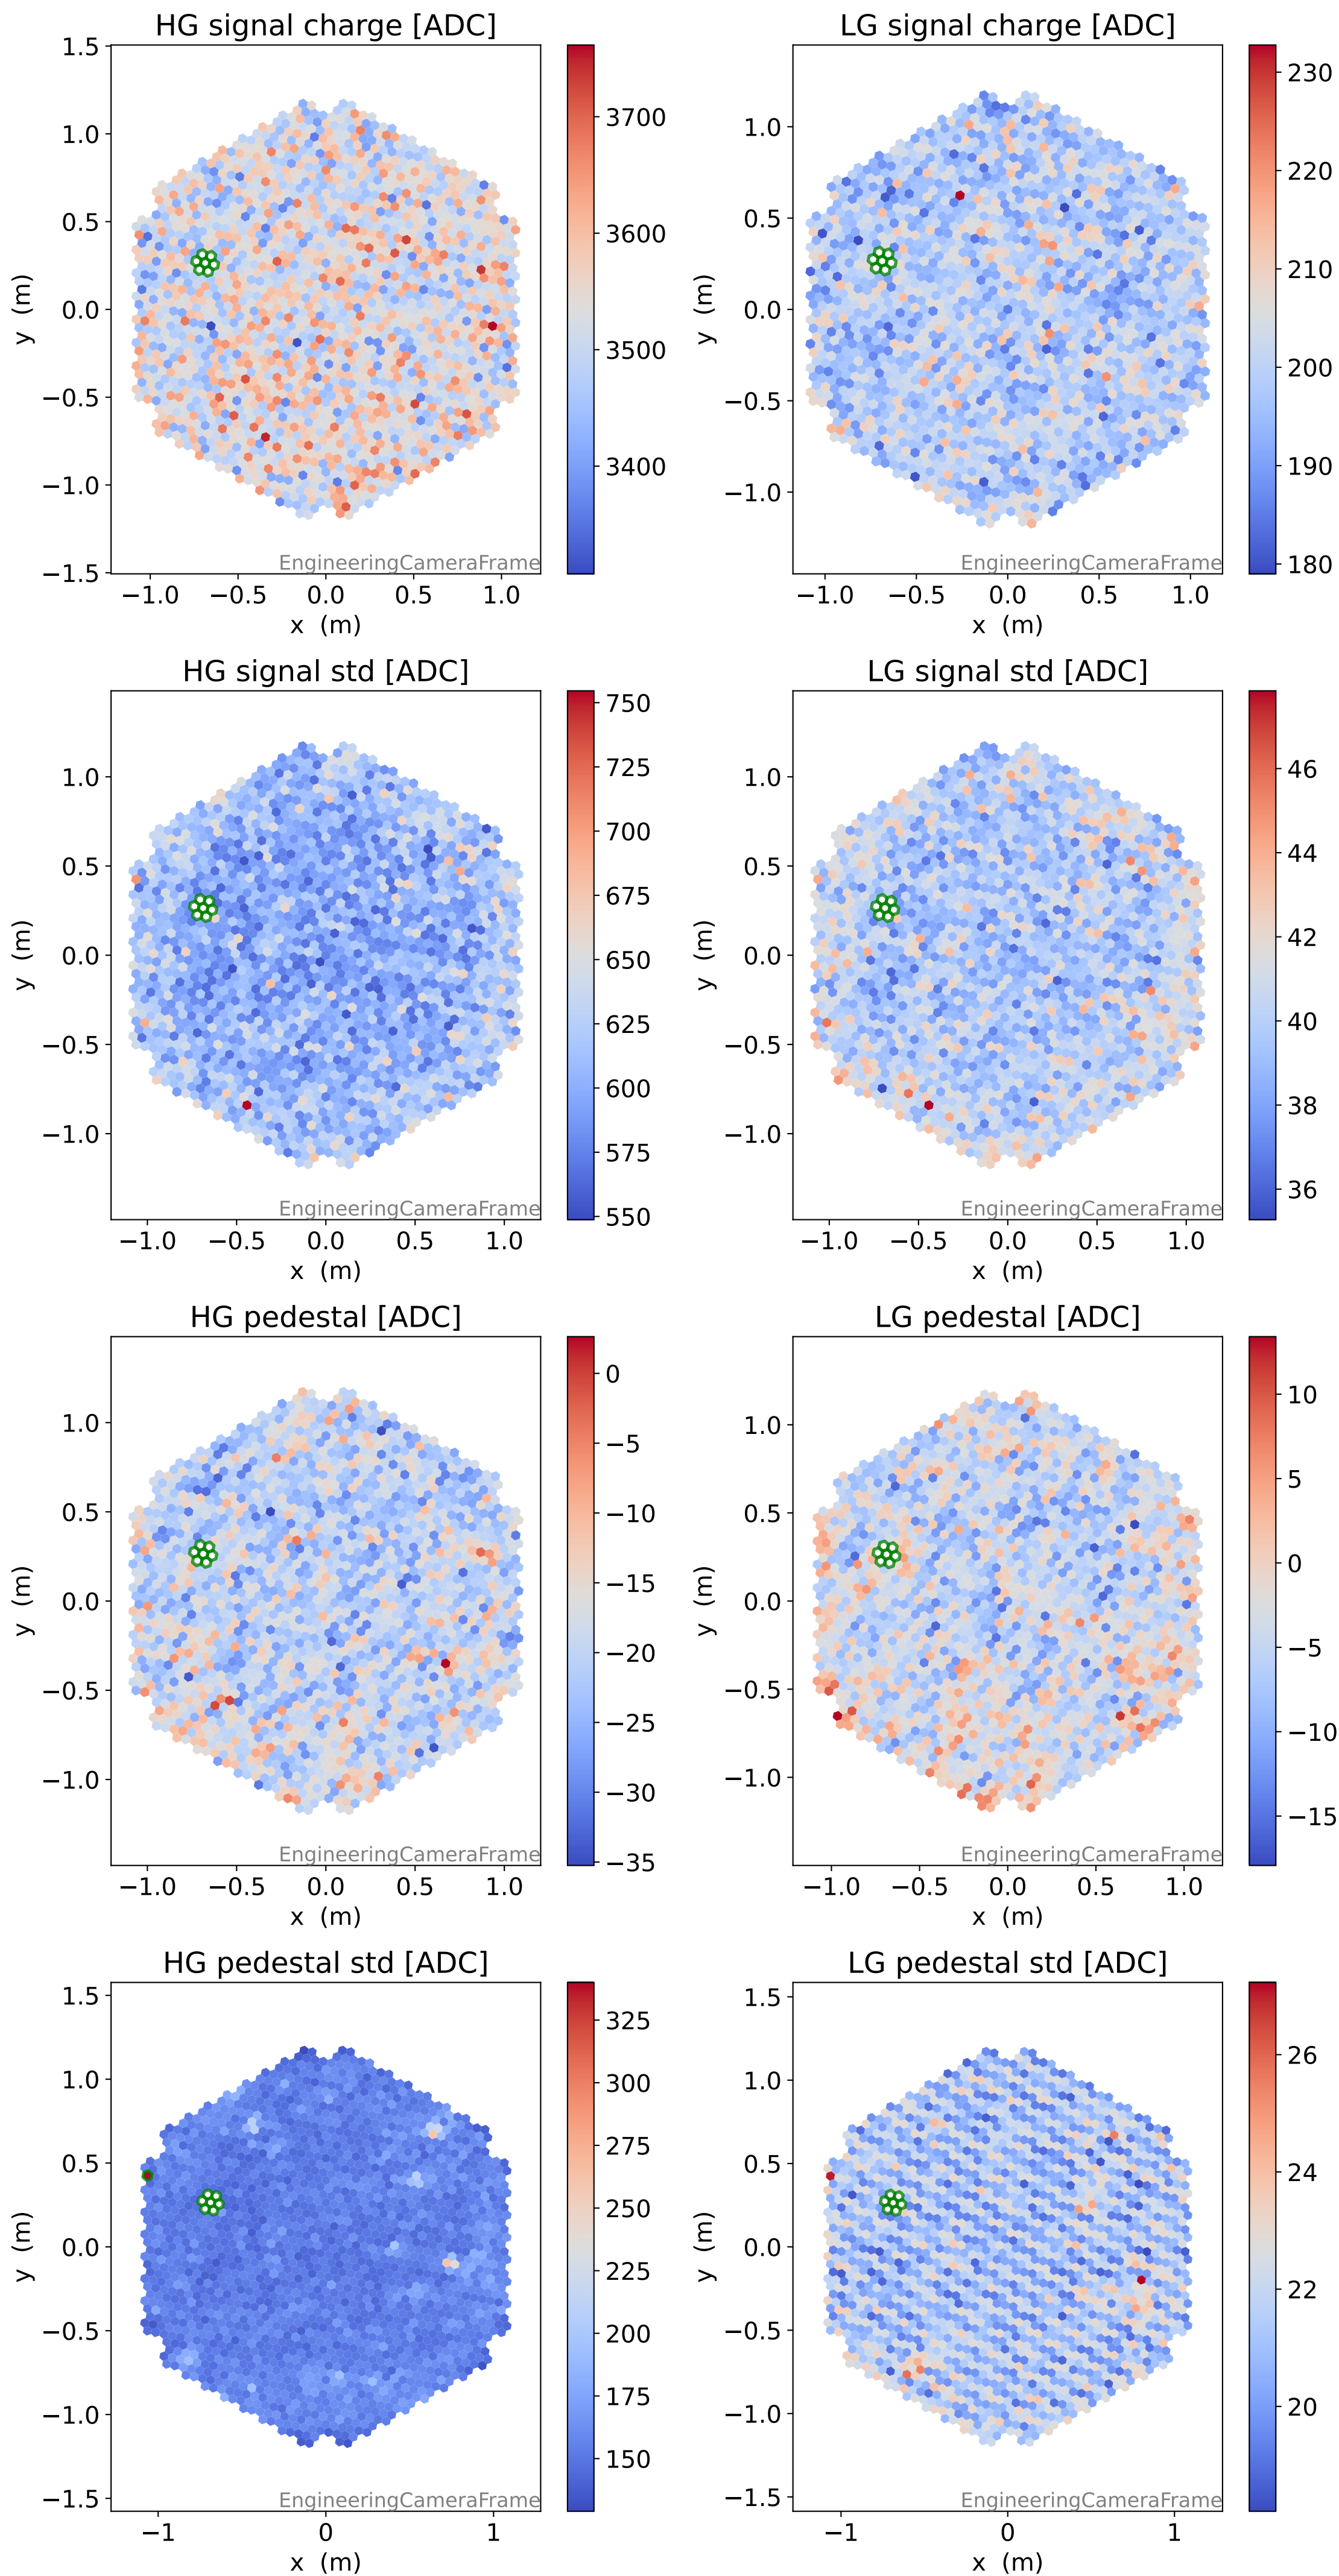

Run 7553

Run 7553

Run 7553 channel: HG

FF sample of 10000 events

pedestal sample of 10000 events

flat-fielded gain [ADC/pe]

Run 7553 channel: LG

FF sample of 10000 events

pedestal sample of 10000 events

flat-fielded gain [ADC/pe]