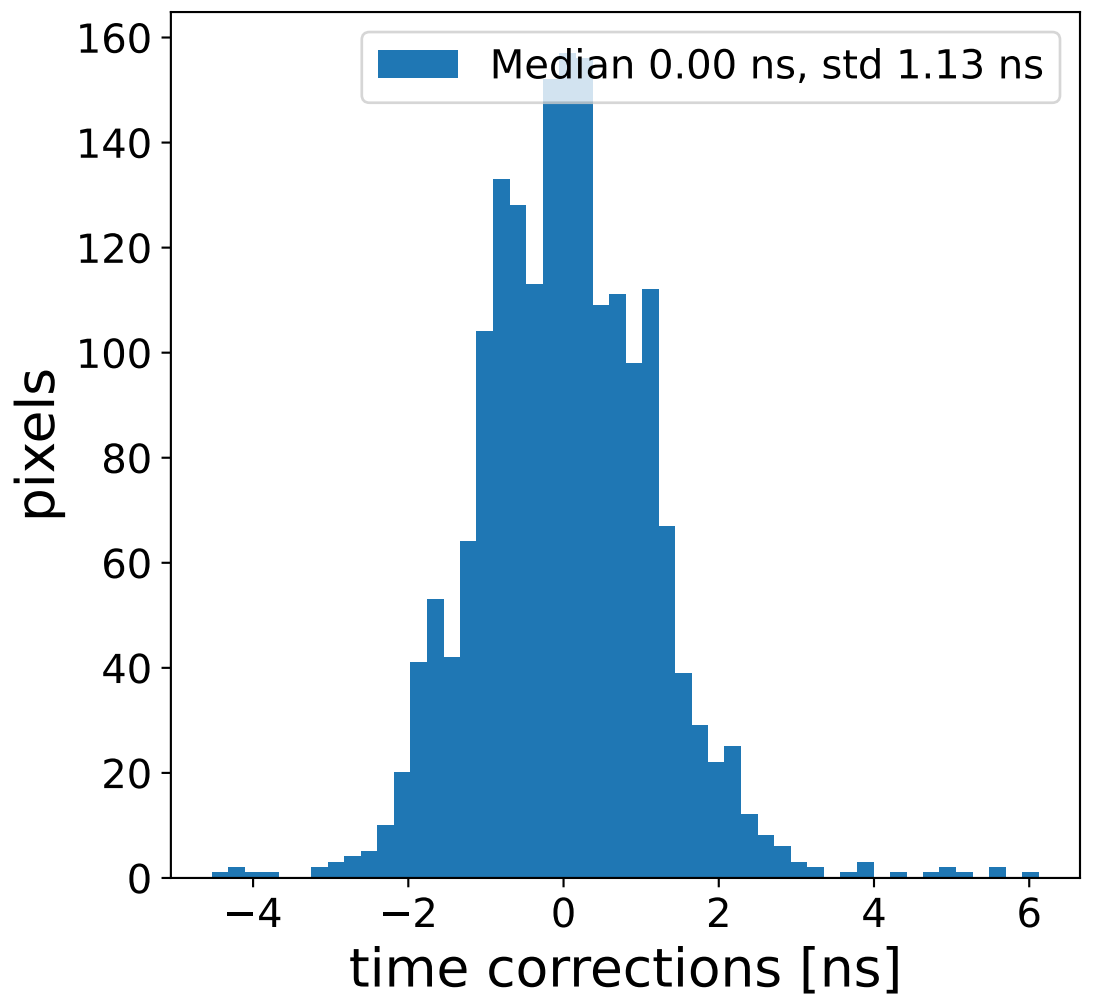

Run 7553

Run 7553

Run 7553 channel: HG

FF sample of 10000 events

pedestal sample of 10000 events

flat-fielded gain [ADC/pe]

Run 7553 channel: LG

FF sample of 10000 events

pedestal sample of 10000 events

flat-fielded gain [ADC/pe]