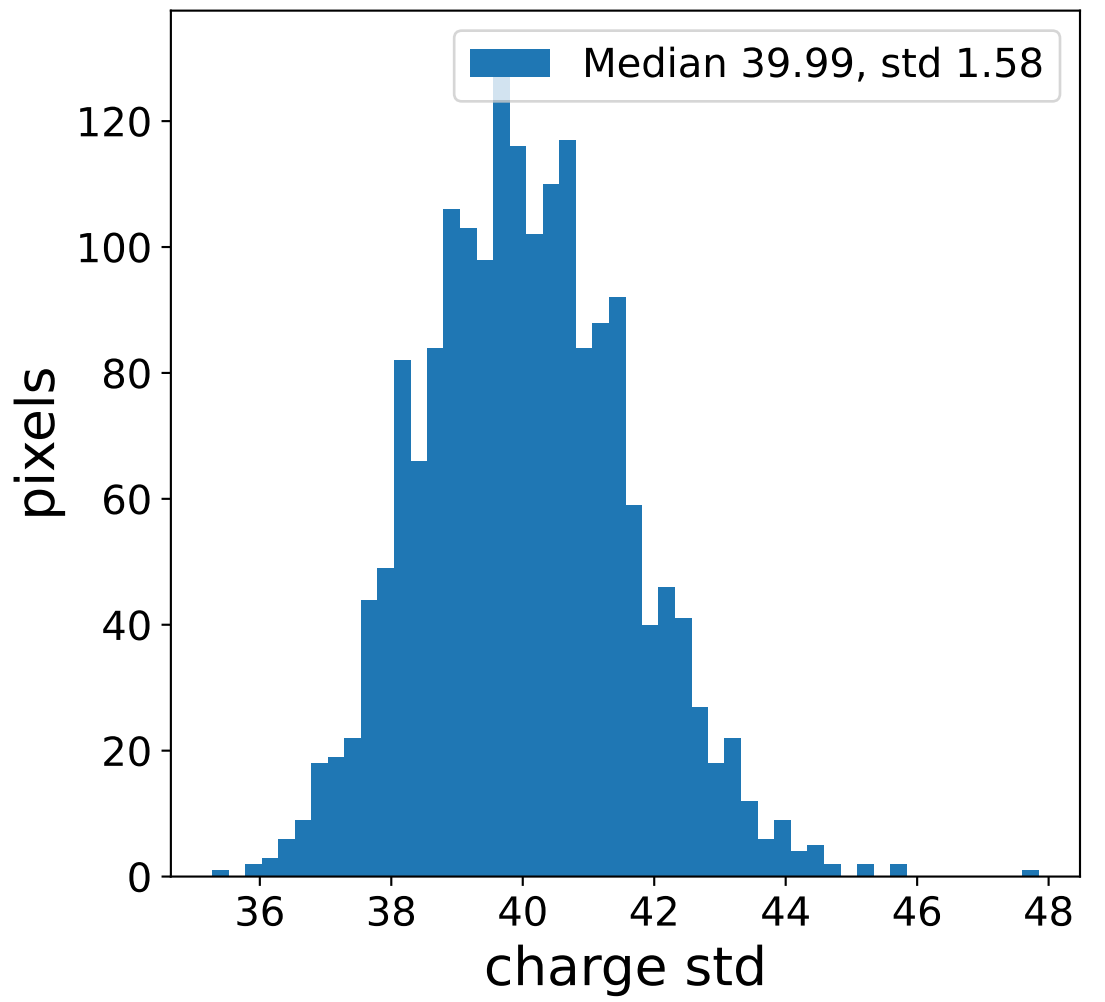

Run 7553

Run 7553

Run 7553 channel: HG

FF sample of 10000 events

pedestal sample of 10000 events

flat-fielded gain [ADC/pe]

Run 7553 channel: LG

FF sample of 10000 events

pedestal sample of 10000 events

flat-fielded gain [ADC/pe]