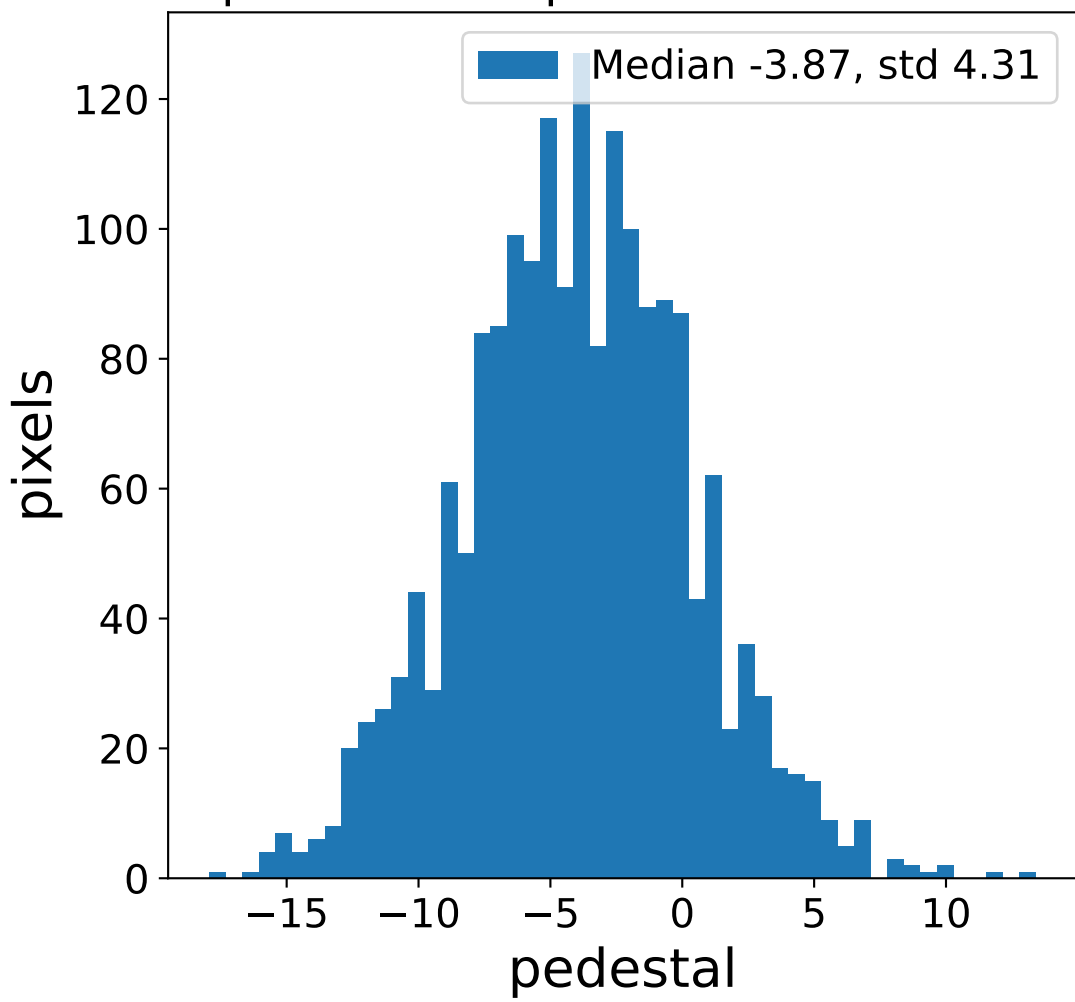

Run 7553

Run 7553

Run 7553 channel: HG

FF sample of 10000 events

pedestal sample of 10000 events

flat-fielded gain [ADC/pe]

Run 7553 channel: LG

FF sample of 10000 events

pedestal sample of 10000 events

flat-fielded gain [ADC/pe]