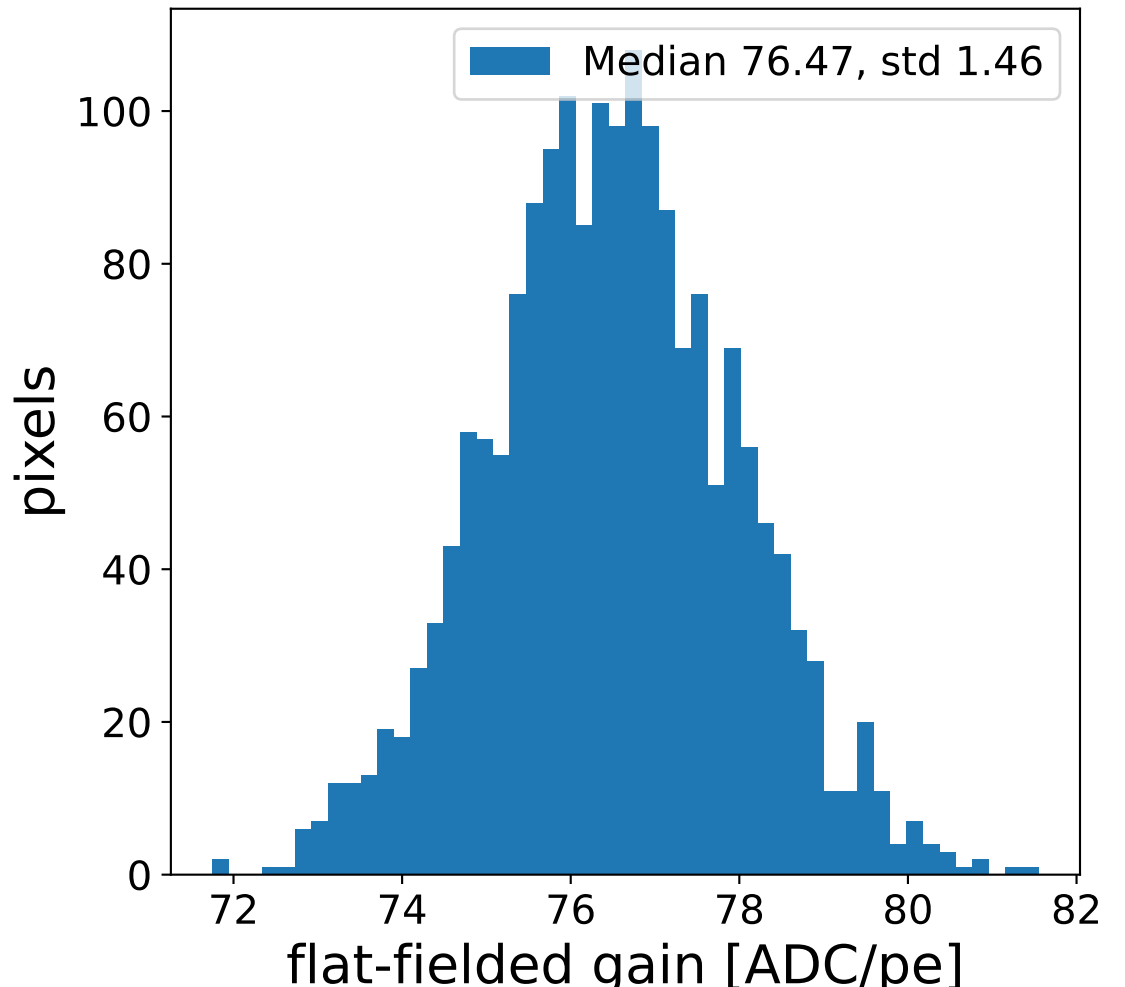

Run 7553

Run 7553

Run 7553 channel: HG

FF sample of 10000 events

pedestal sample of 10000 events

flat-fielded gain [ADC/pe]

Run 7553 channel: LG

FF sample of 10000 events

pedestal sample of 10000 events

flat-fielded gain [ADC/pe]