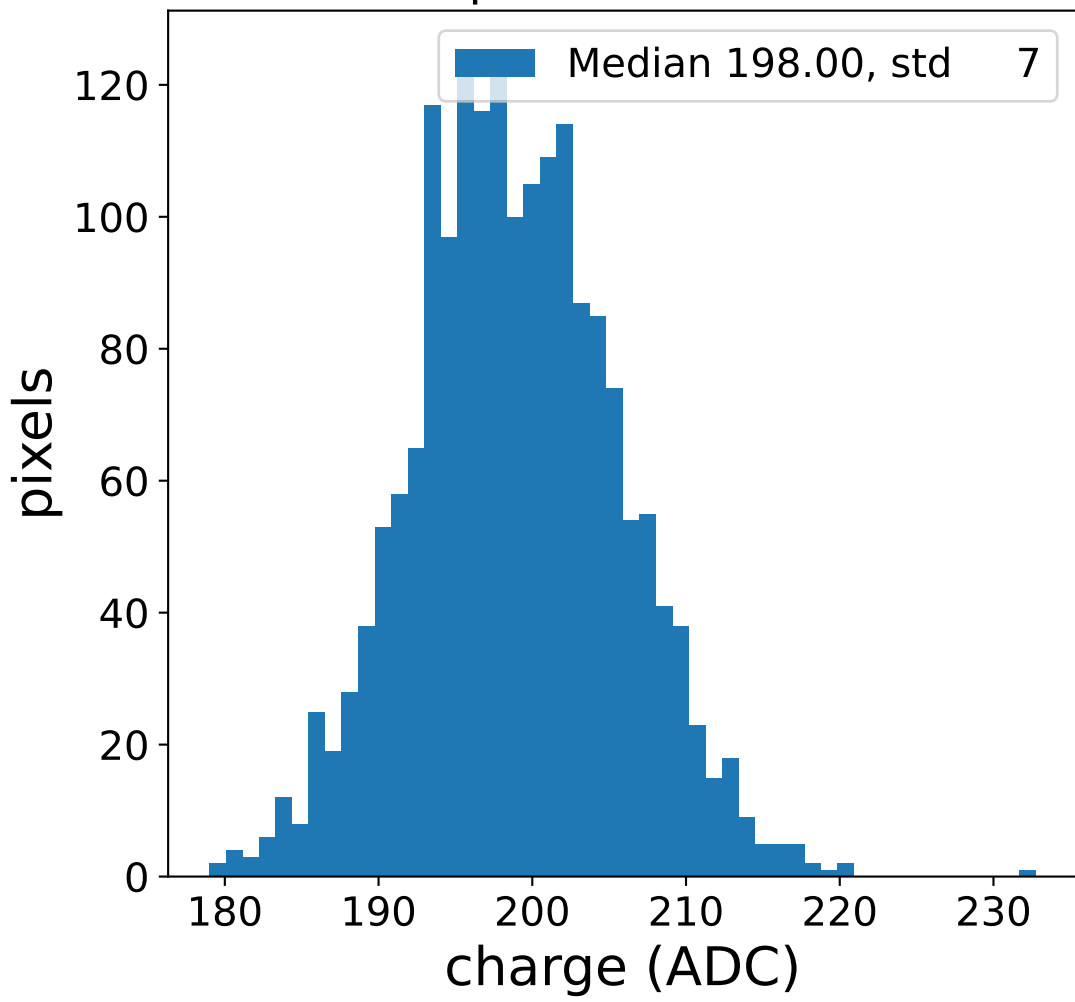

Run 7553

Run 7553

Run 7553 channel: HG

FF sample of 10000 events

pedestal sample of 10000 events

flat-fielded gain [ADC/pe]

Run 7553 channel: LG

FF sample of 10000 events

pedestal sample of 10000 events

flat-fielded gain [ADC/pe]