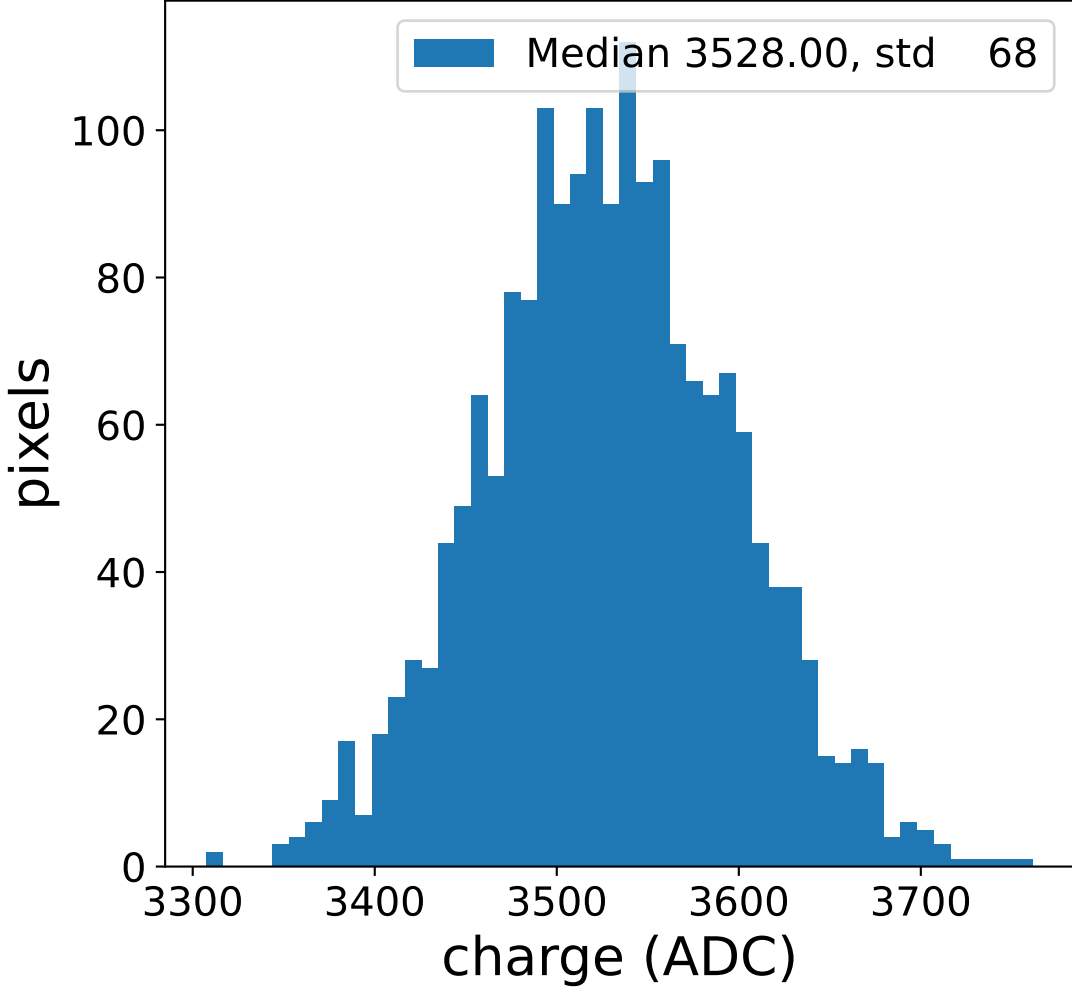

Run 7553

Run 7553

Run 7553 channel: HG

FF sample of 10000 events

pedestal sample of 10000 events

flat-fielded gain [ADC/pe]

Run 7553 channel: LG

FF sample of 10000 events

pedestal sample of 10000 events

flat-fielded gain [ADC/pe]