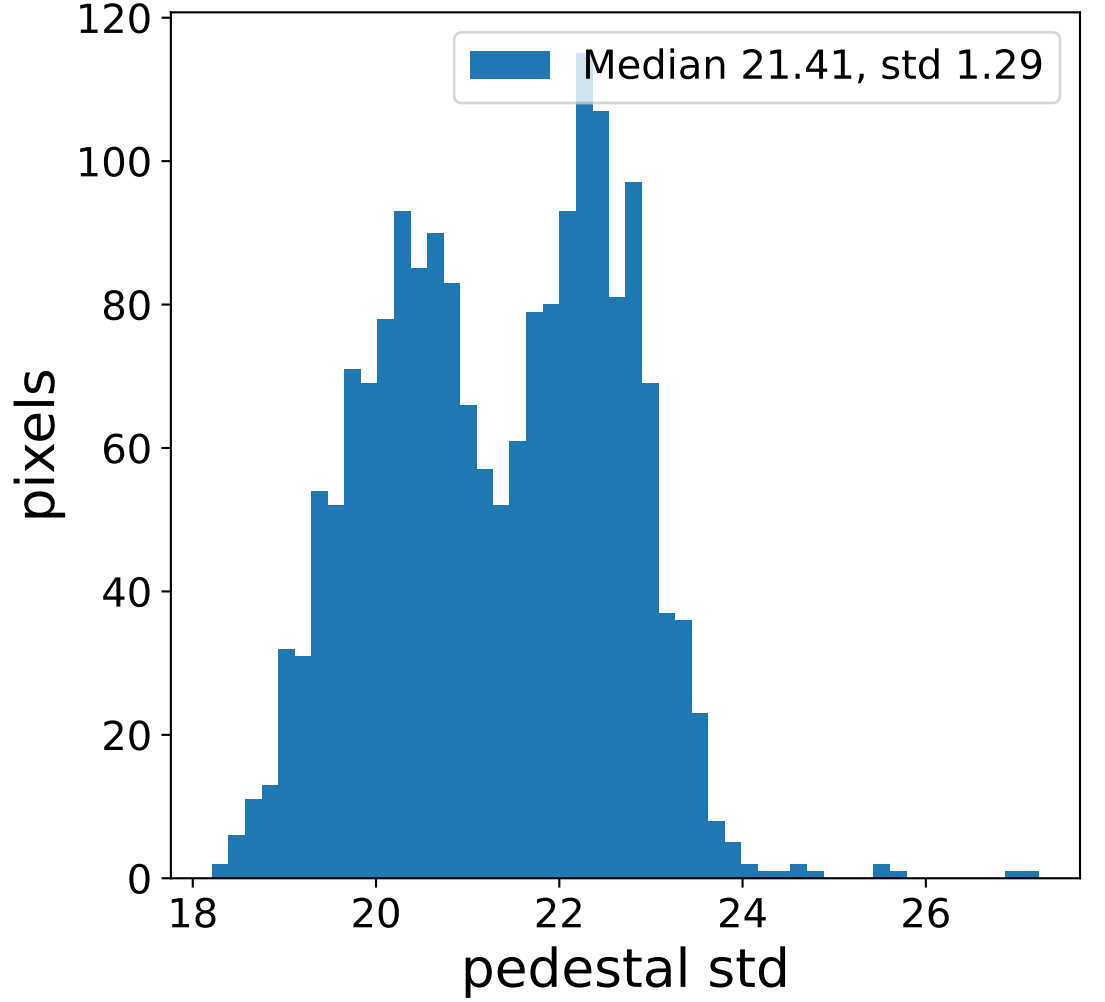

Run 7553

Run 7553

Run 7553 channel: HG

FF sample of 10000 events

pedestal sample of 10000 events

flat-fielded gain [ADC/pe]

Run 7553 channel: LG

FF sample of 10000 events

pedestal sample of 10000 events

flat-fielded gain [ADC/pe]