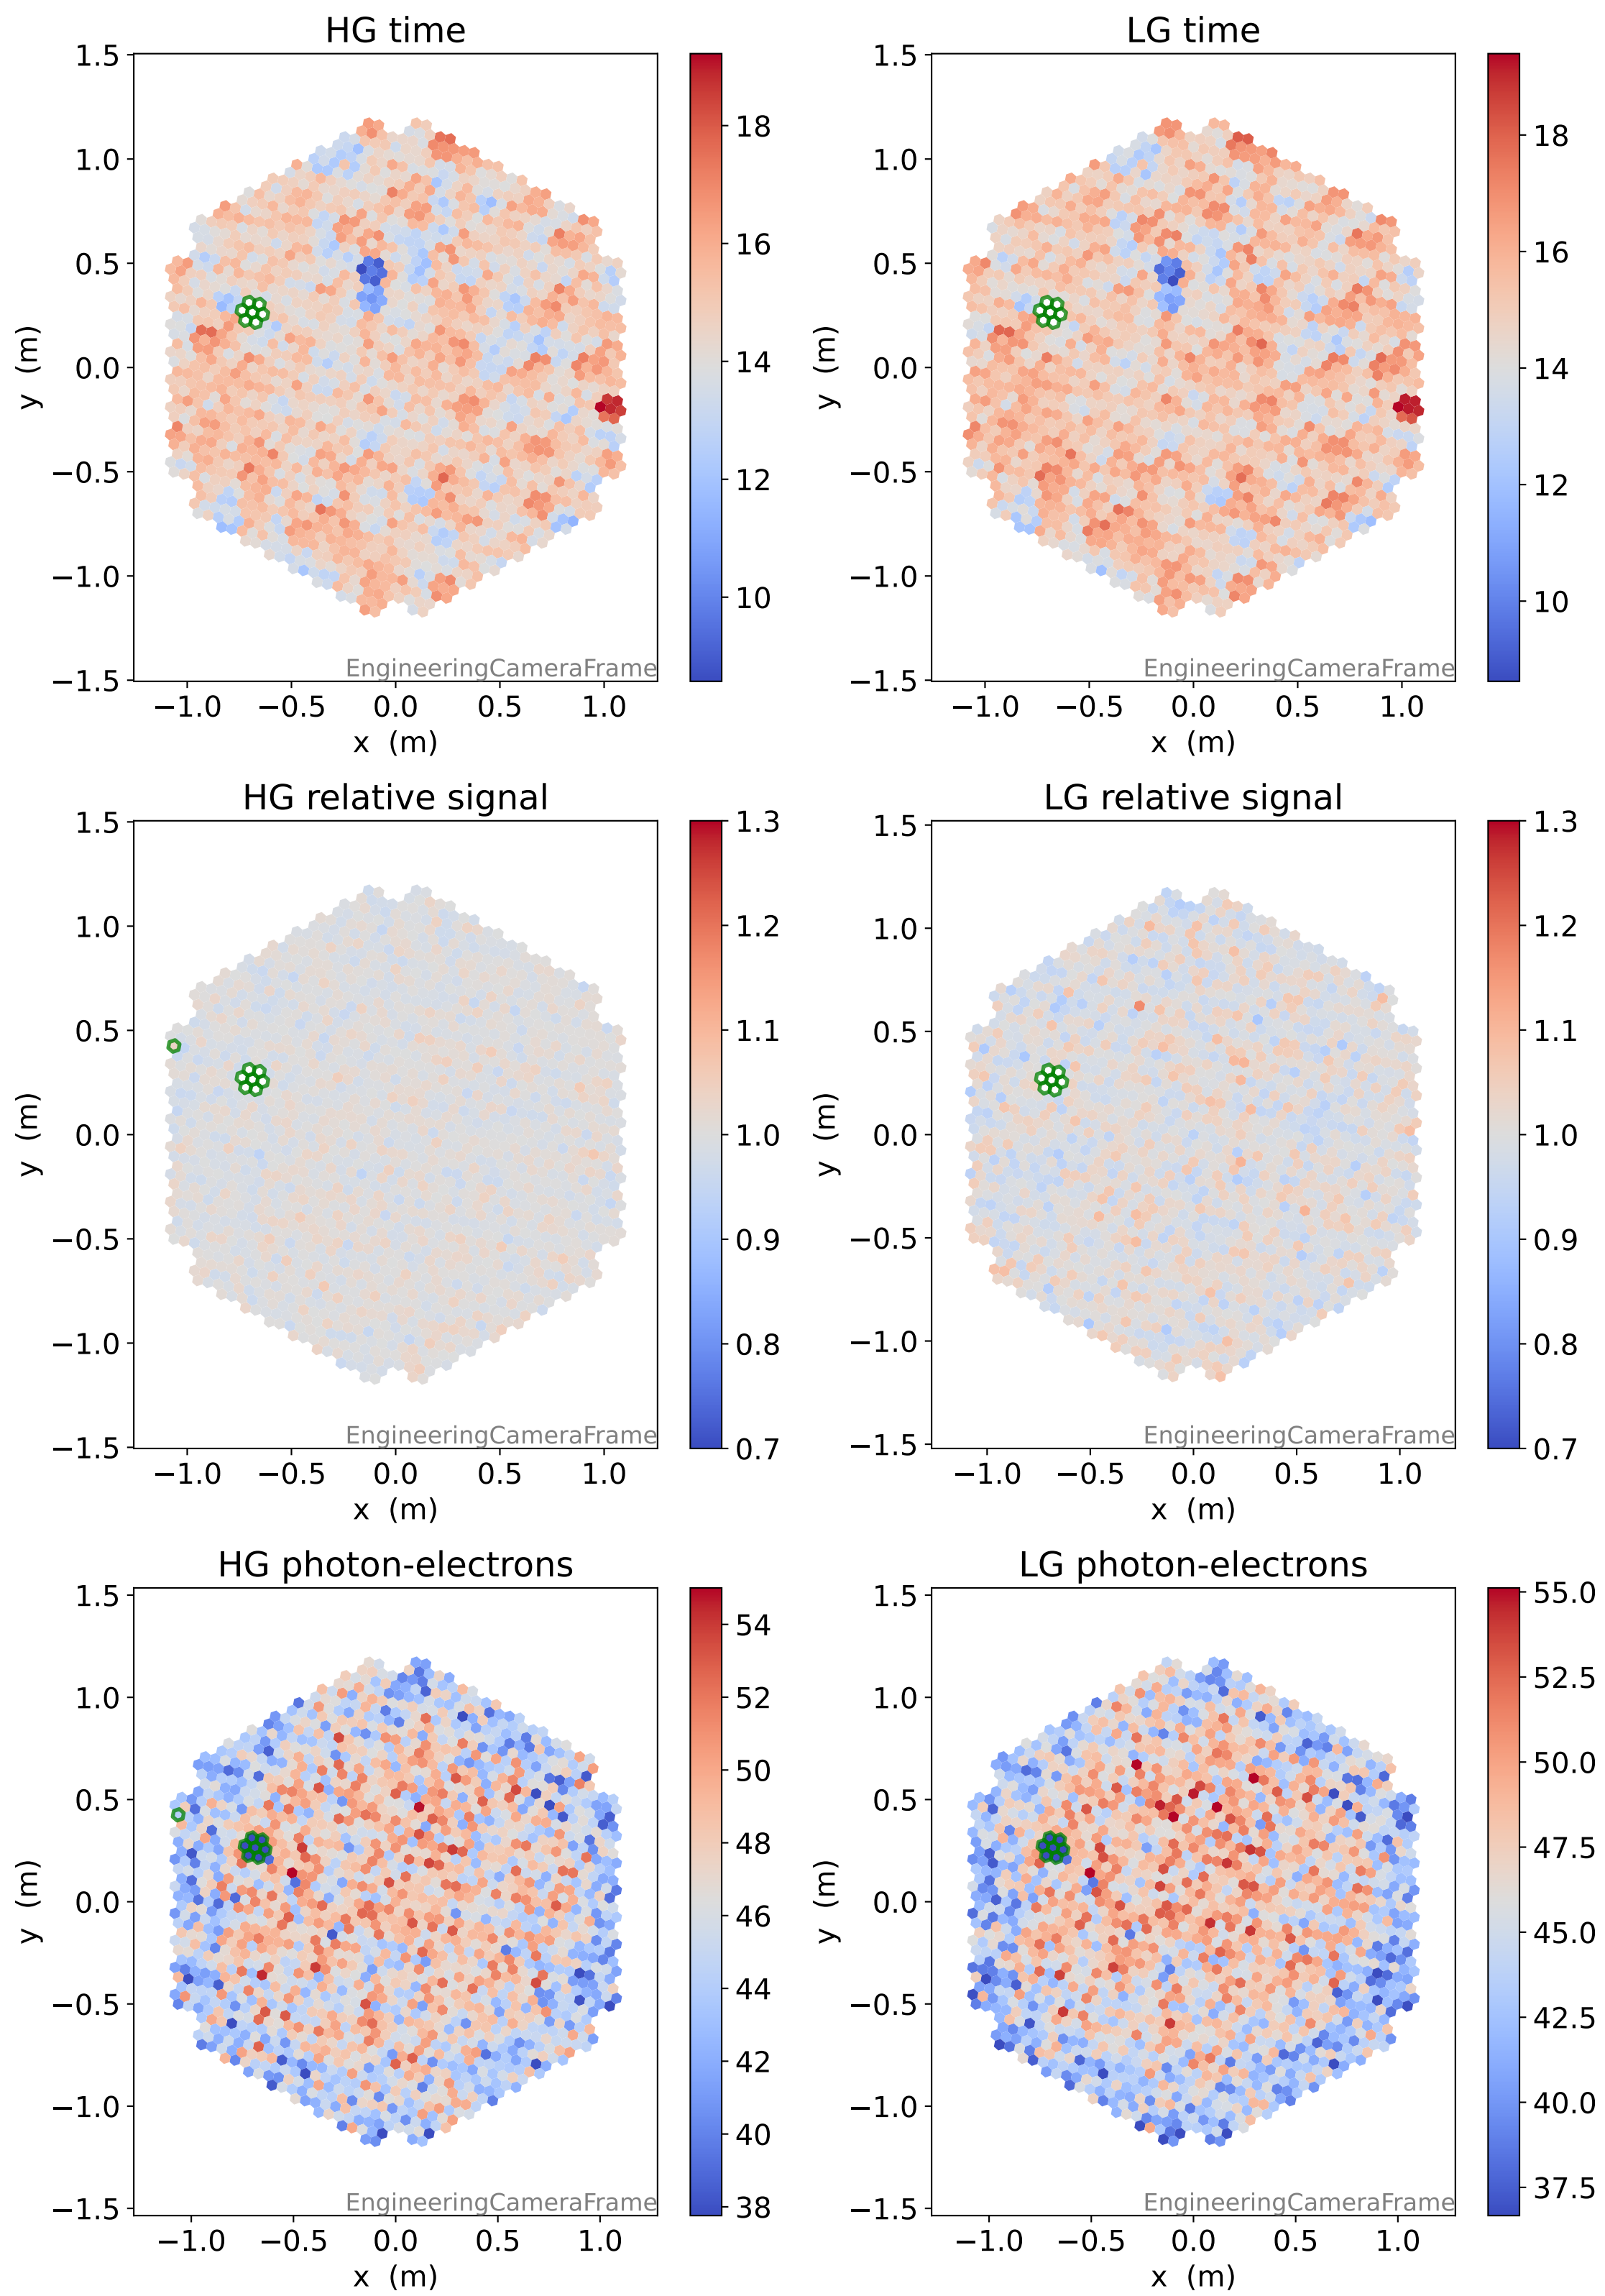

Run 7553

Run 7553

Run 7553 channel: HG

FF sample of 10000 events

pedestal sample of 10000 events

flat-fielded gain [ADC/pe]

Run 7553 channel: LG

FF sample of 10000 events

pedestal sample of 10000 events

flat-fielded gain [ADC/pe]