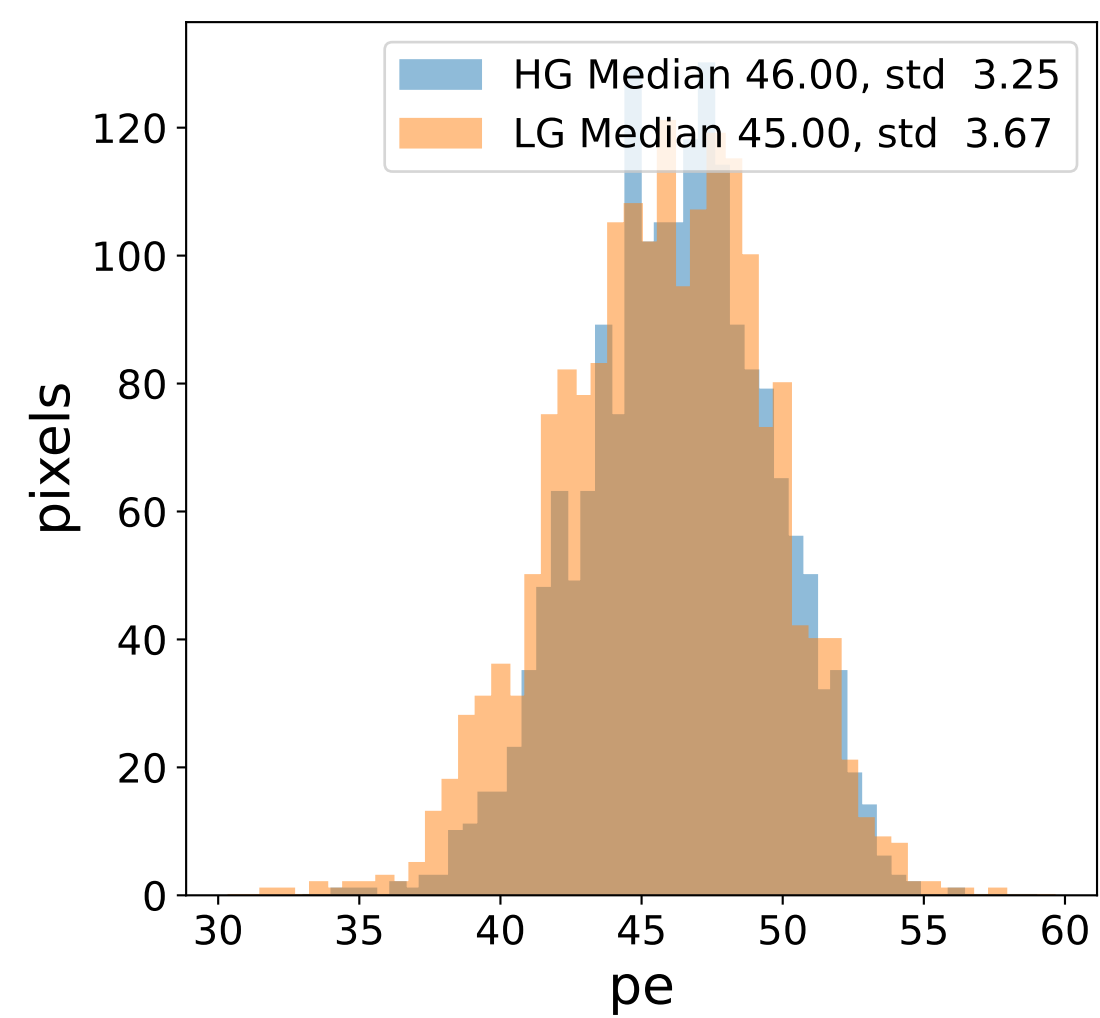

Run 7553

Run 7553

Run 7553 channel: HG

FF sample of 10000 events

pedestal sample of 10000 events

flat-fielded gain [ADC/pe]

Run 7553 channel: LG

FF sample of 10000 events

pedestal sample of 10000 events

flat-fielded gain [ADC/pe]