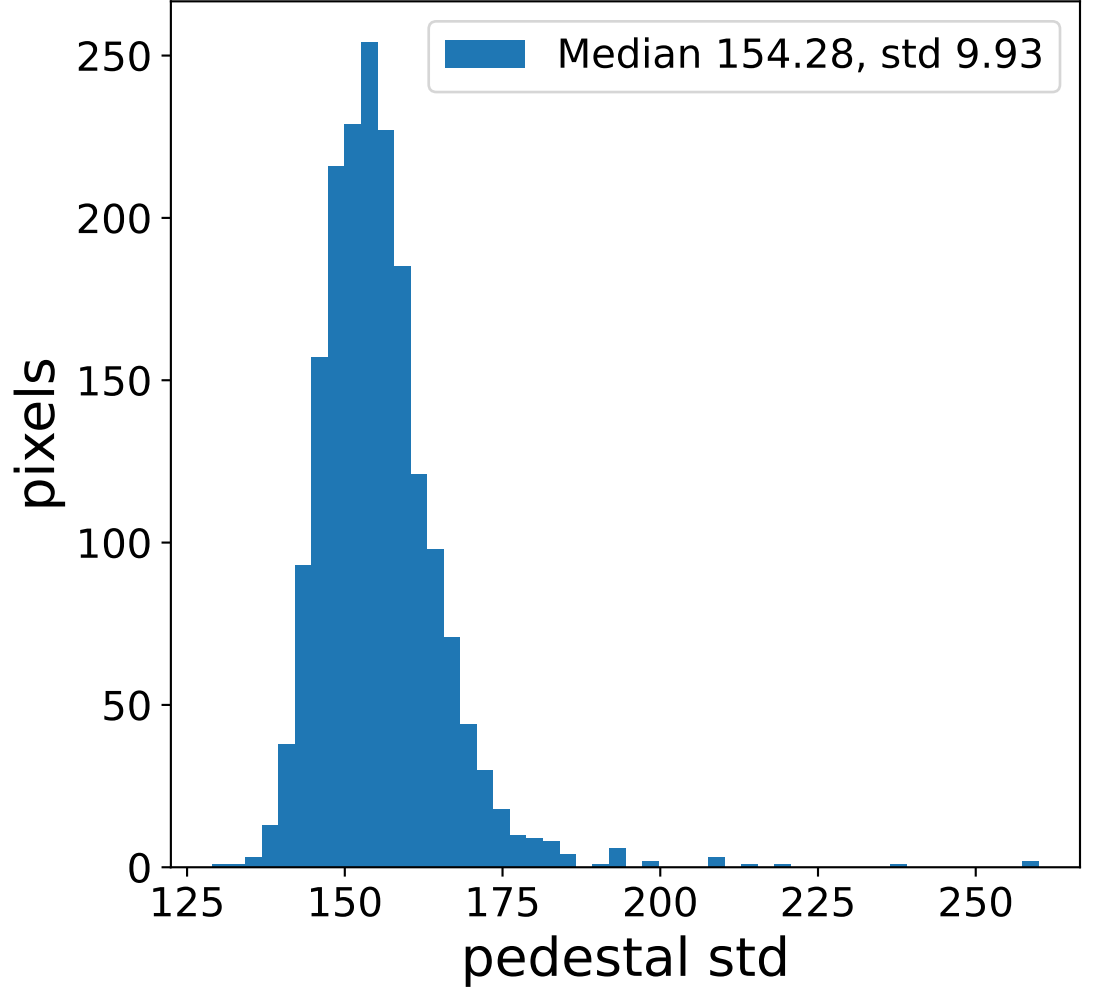

Run 7553

Run 7553

Run 7553 channel: HG

FF sample of 10000 events

pedestal sample of 10000 events

flat-fielded gain [ADC/pe]

Run 7553 channel: LG

FF sample of 10000 events

pedestal sample of 10000 events

flat-fielded gain [ADC/pe]