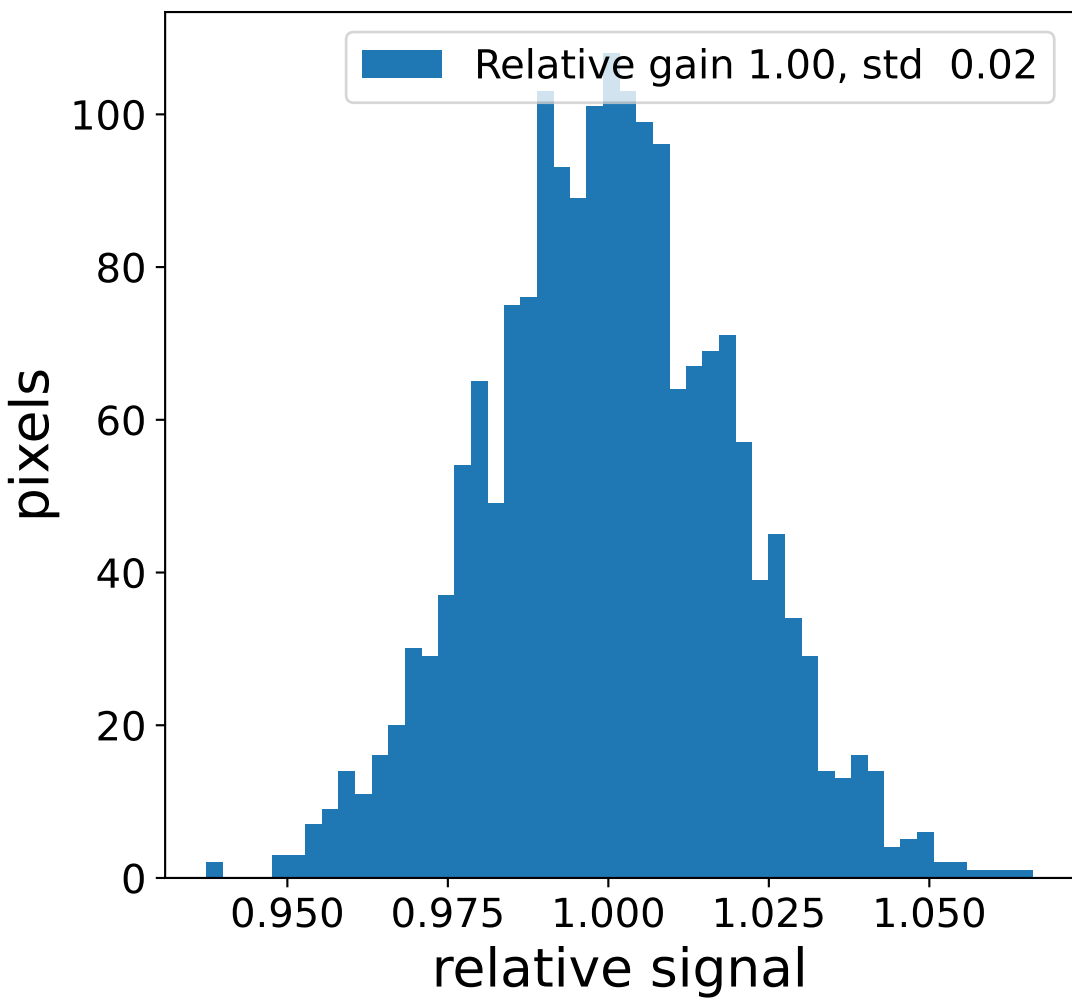

Run 7553

Run 7553

Run 7553 channel: HG

FF sample of 10000 events

pedestal sample of 10000 events

flat-fielded gain [ADC/pe]

Run 7553 channel: LG

FF sample of 10000 events

pedestal sample of 10000 events

flat-fielded gain [ADC/pe]