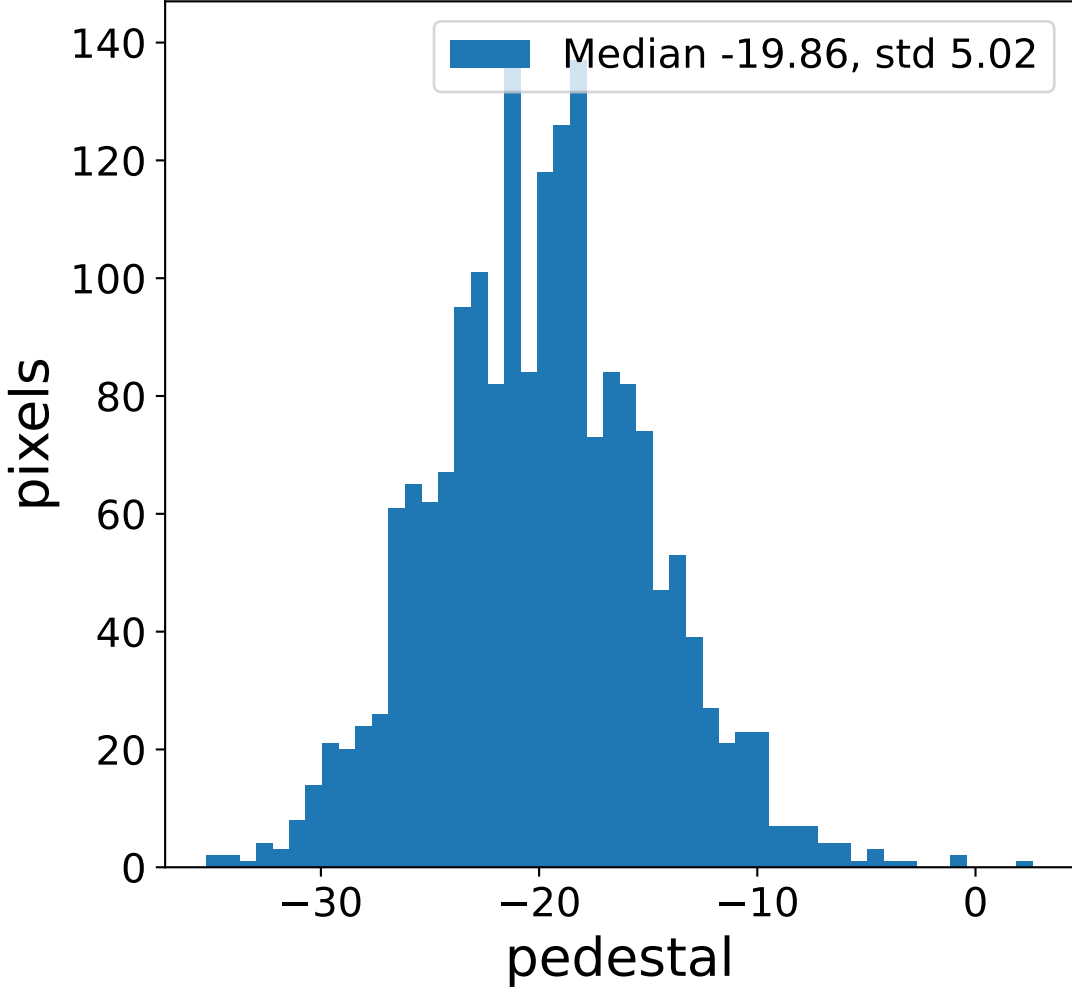

Run 7553

Run 7553

Run 7553 channel: HG

FF sample of 10000 events

pedestal sample of 10000 events

flat-fielded gain [ADC/pe]

Run 7553 channel: LG

FF sample of 10000 events

pedestal sample of 10000 events

flat-fielded gain [ADC/pe]