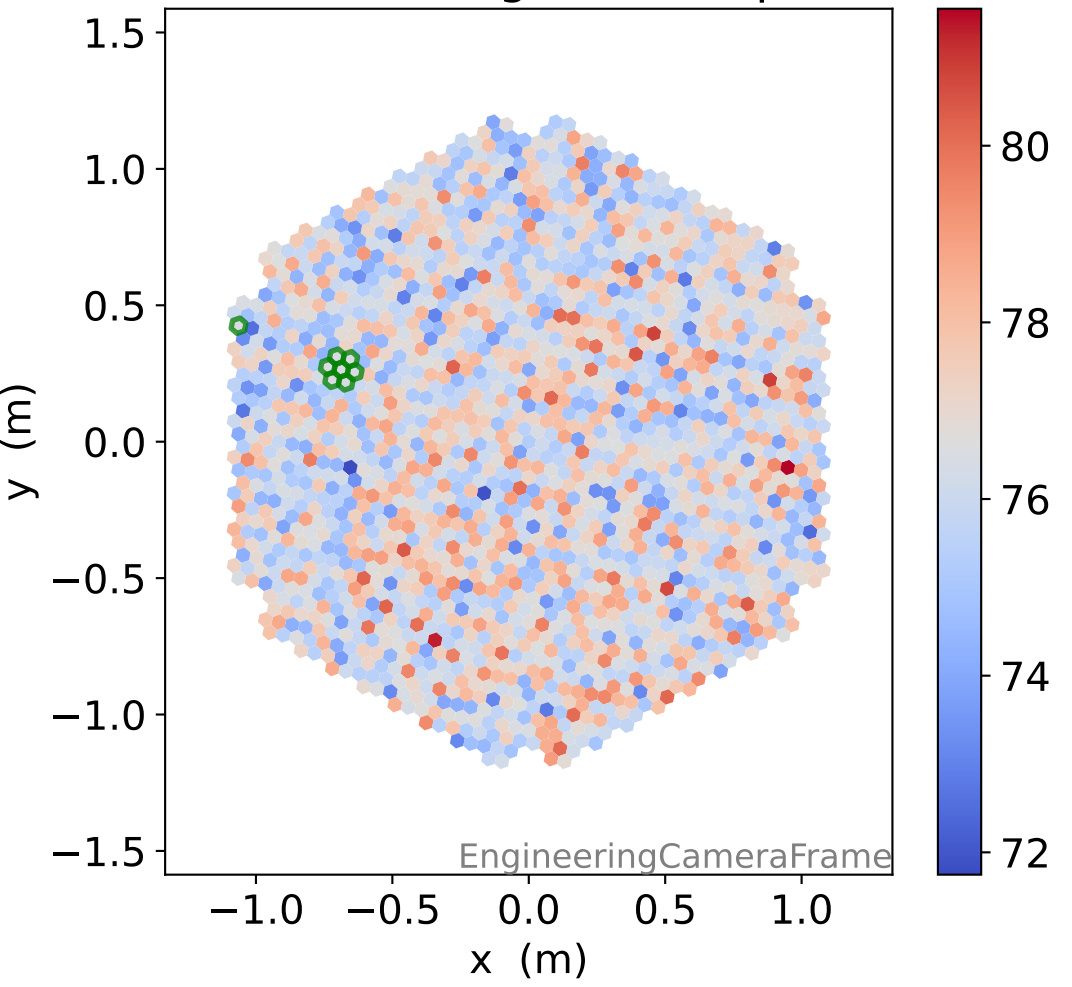

Run 7553

Run 7553

Run 7553 channel: HG

FF sample of 10000 events

pedestal sample of 10000 events

flat-fielded gain [ADC/pe]

Run 7553 channel: LG

FF sample of 10000 events

pedestal sample of 10000 events

flat-fielded gain [ADC/pe]