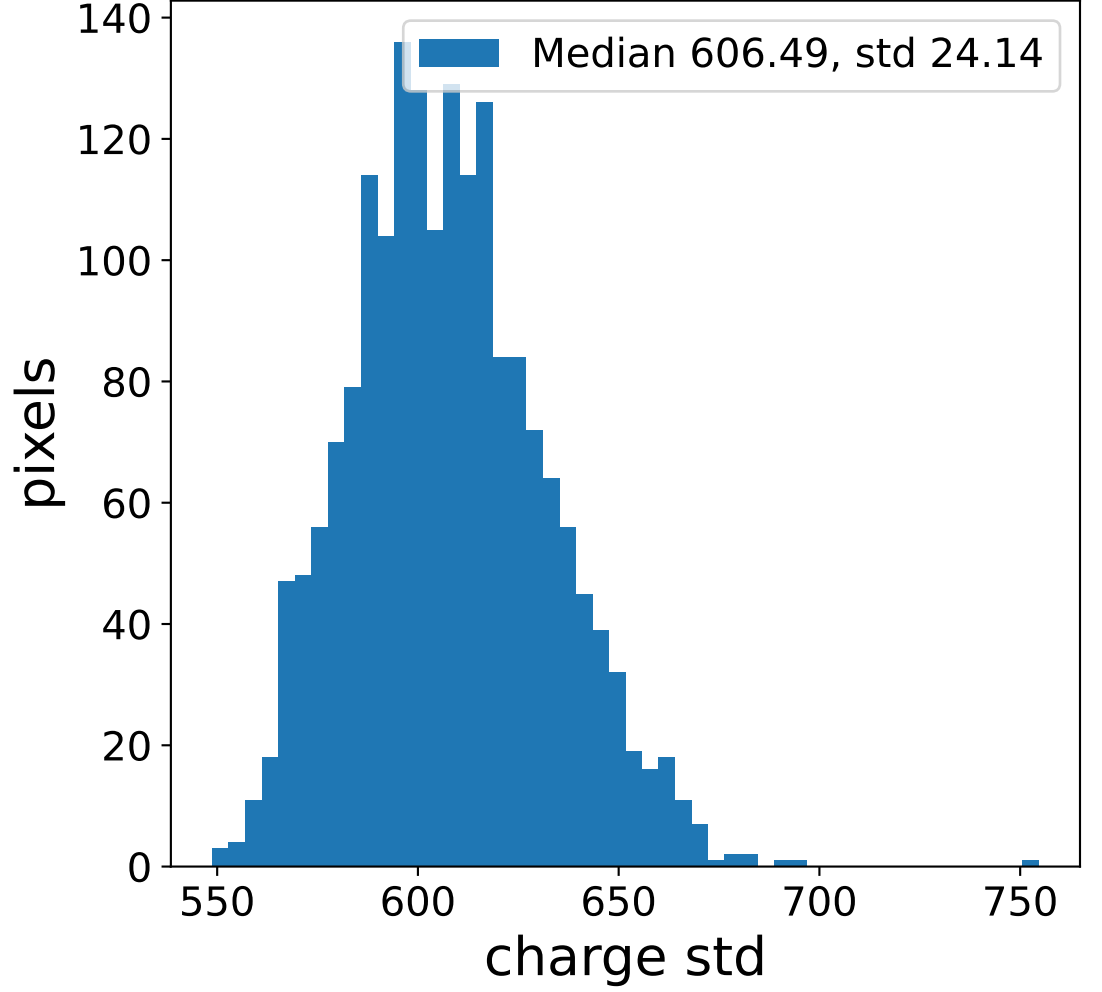

Run 7553

Run 7553

Run 7553 channel: HG

FF sample of 10000 events

pedestal sample of 10000 events

flat-fielded gain [ADC/pe]

Run 7553 channel: LG

FF sample of 10000 events

pedestal sample of 10000 events

flat-fielded gain [ADC/pe]