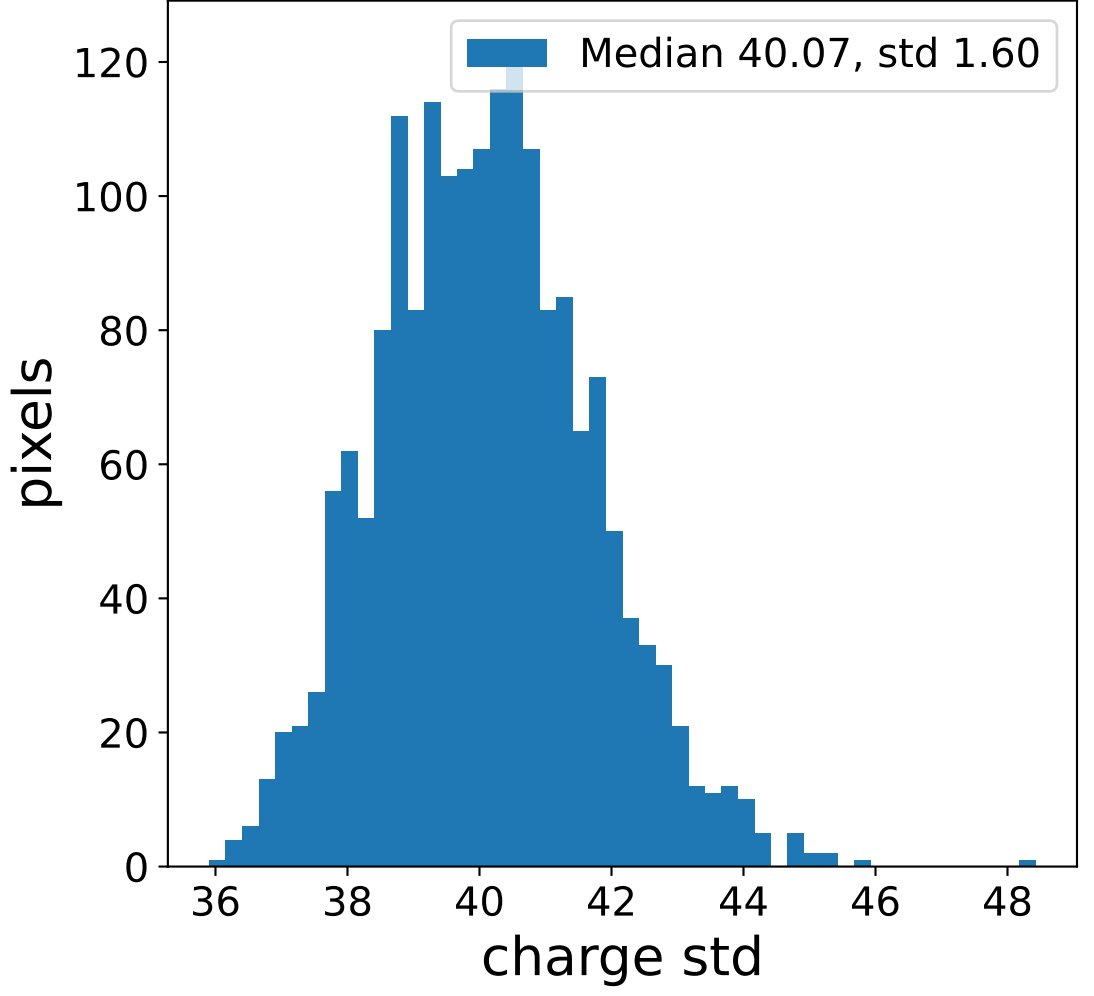

Run 7553 channel: LG

FF sample of 10000 events