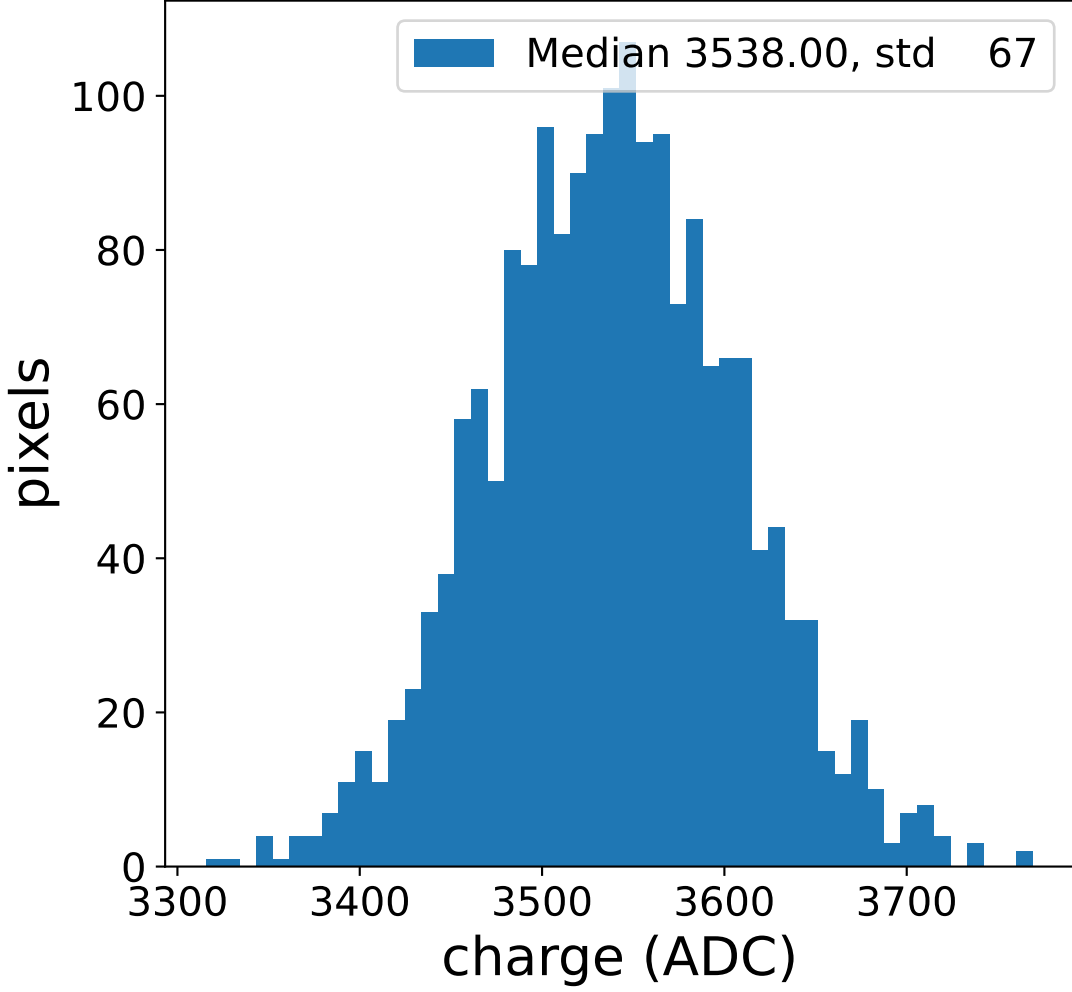

## pedestal sample of 10000 events