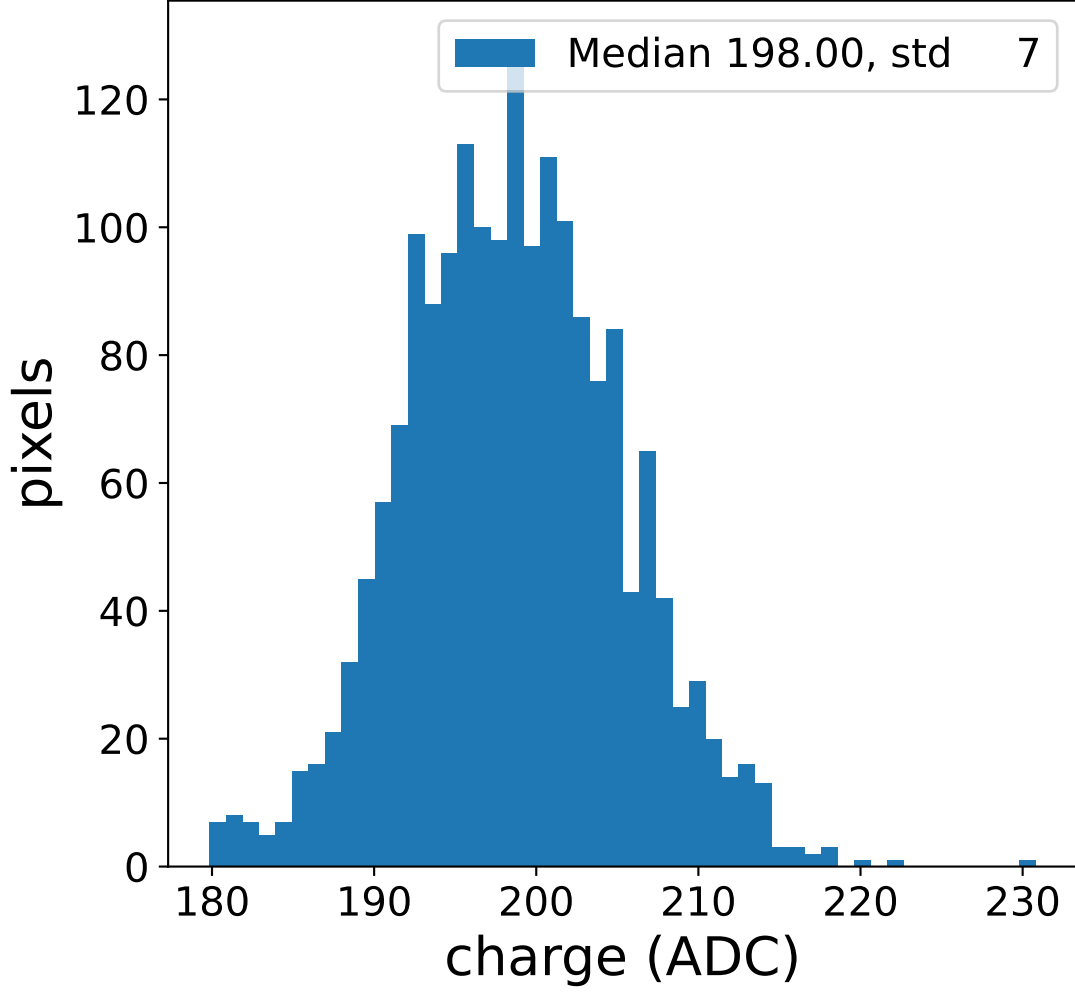

Run 7553 channel: LG

FF sample of 10000 events