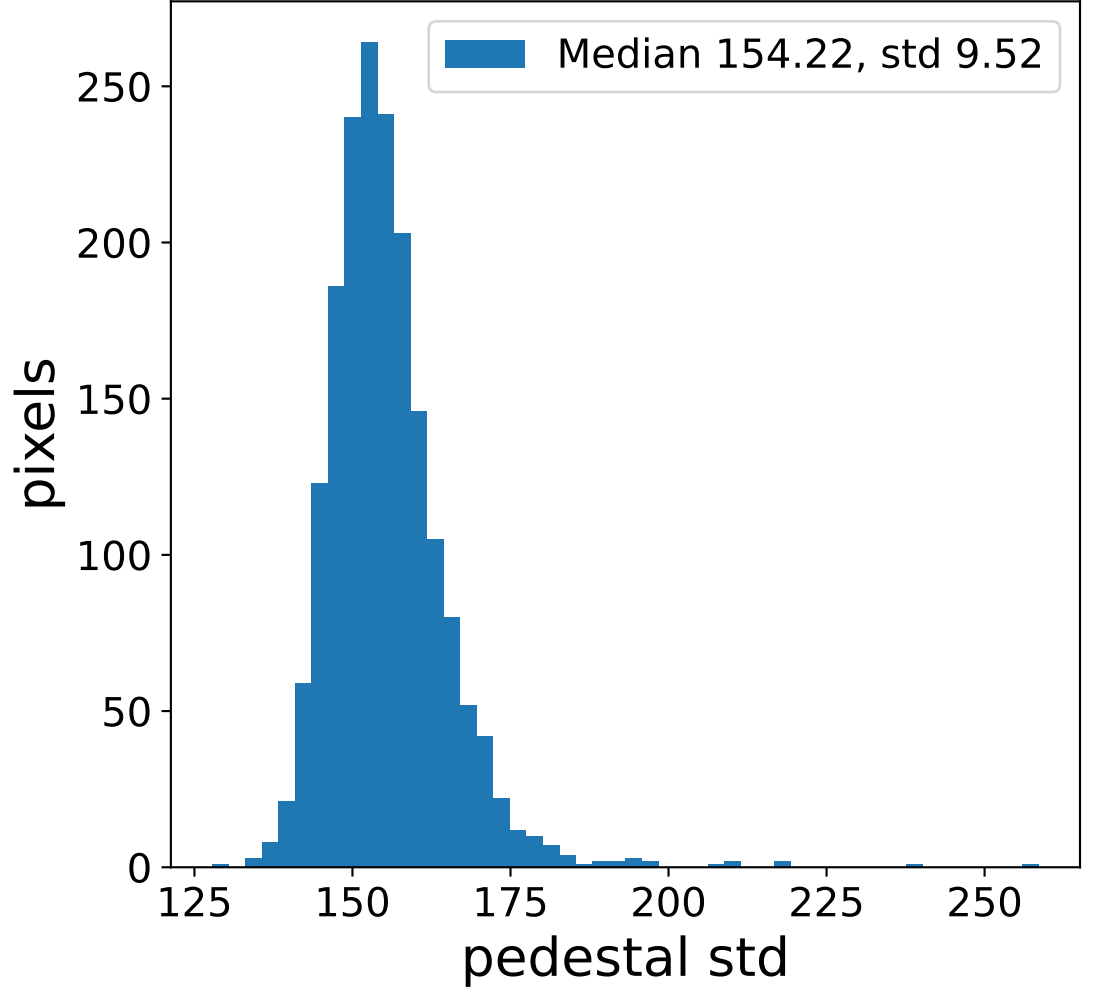

## pedestal sample of 10000 events