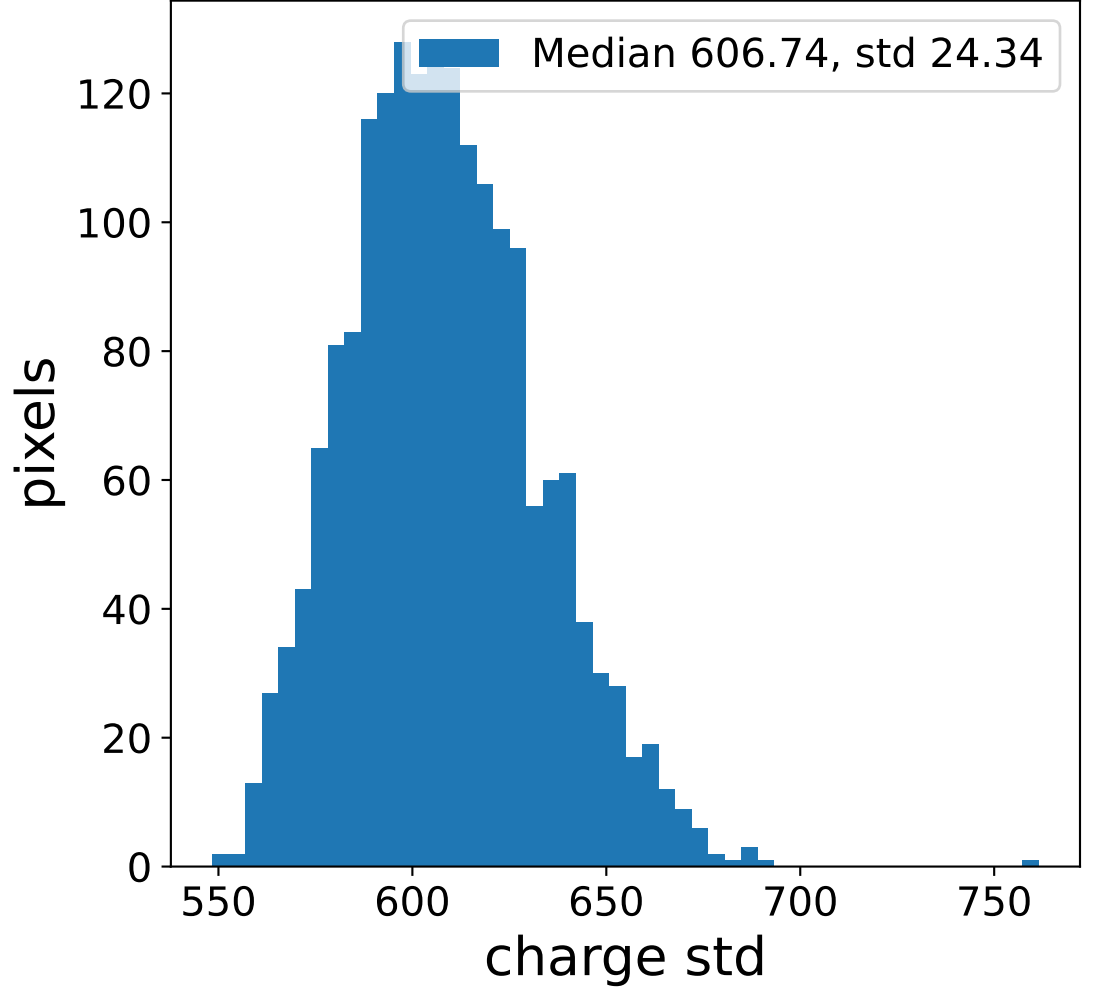

## pedestal sample of 10000 events