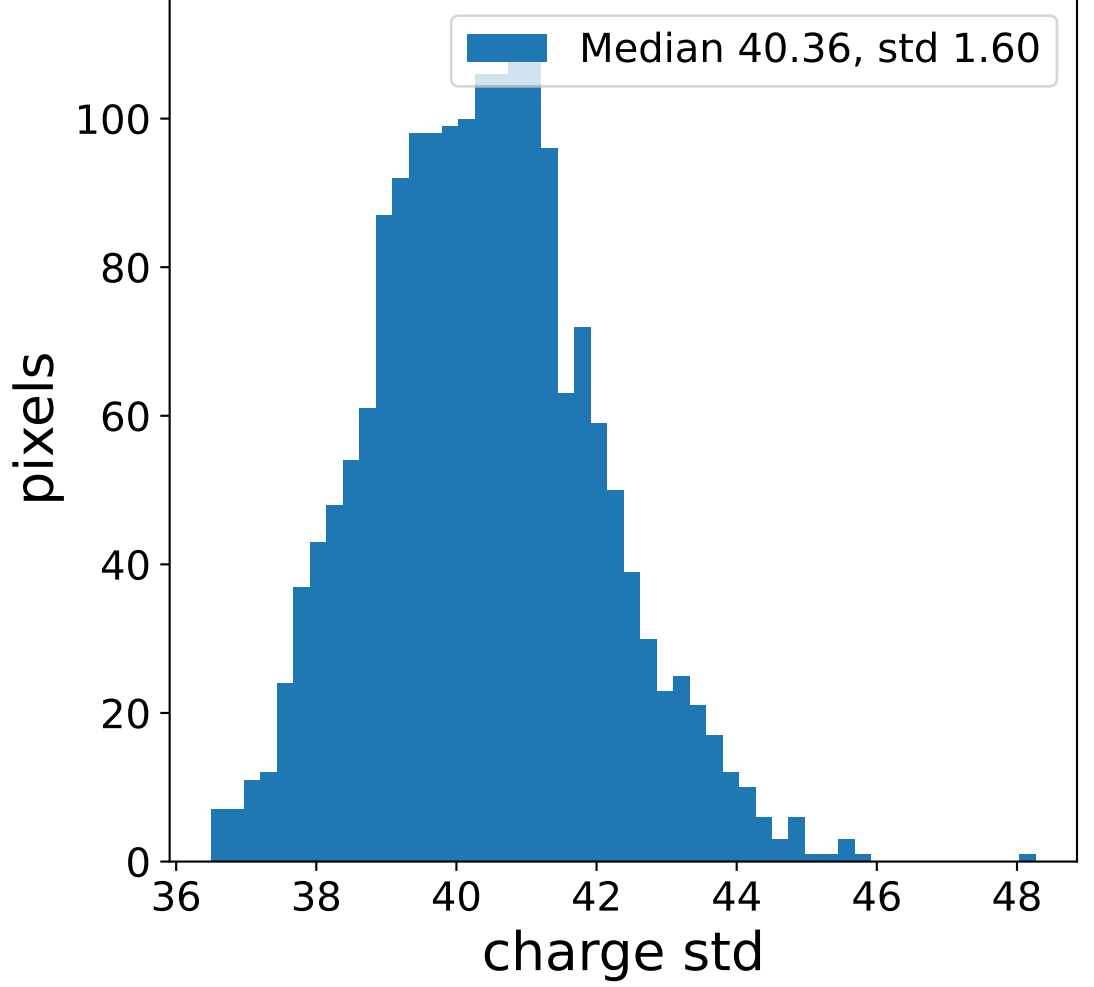

Run 7553

Run 7553

Run 7553 channel: HG

FF sample of 10000 events

pedestal sample of 10000 events

flat-fielded gain [ADC/pe]

Run 7553 channel: LG

FF sample of 10000 events

pedestal sample of 10000 events