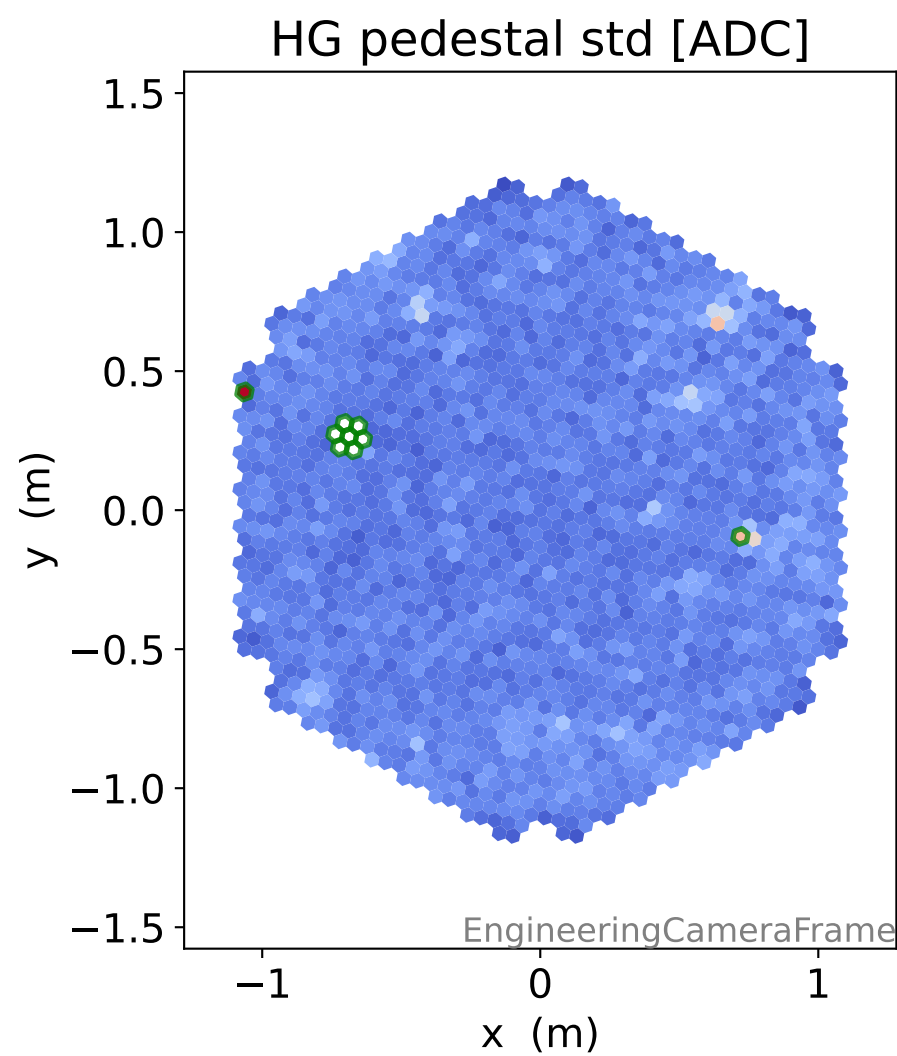

Run 7553

Run 7553

Run 7553 channel: HG

FF sample of 10000 events

pedestal sample of 10000 events

flat-fielded gain [ADC/pe]

Run 7553 channel: LG

FF sample of 10000 events

pedestal sample of 10000 events