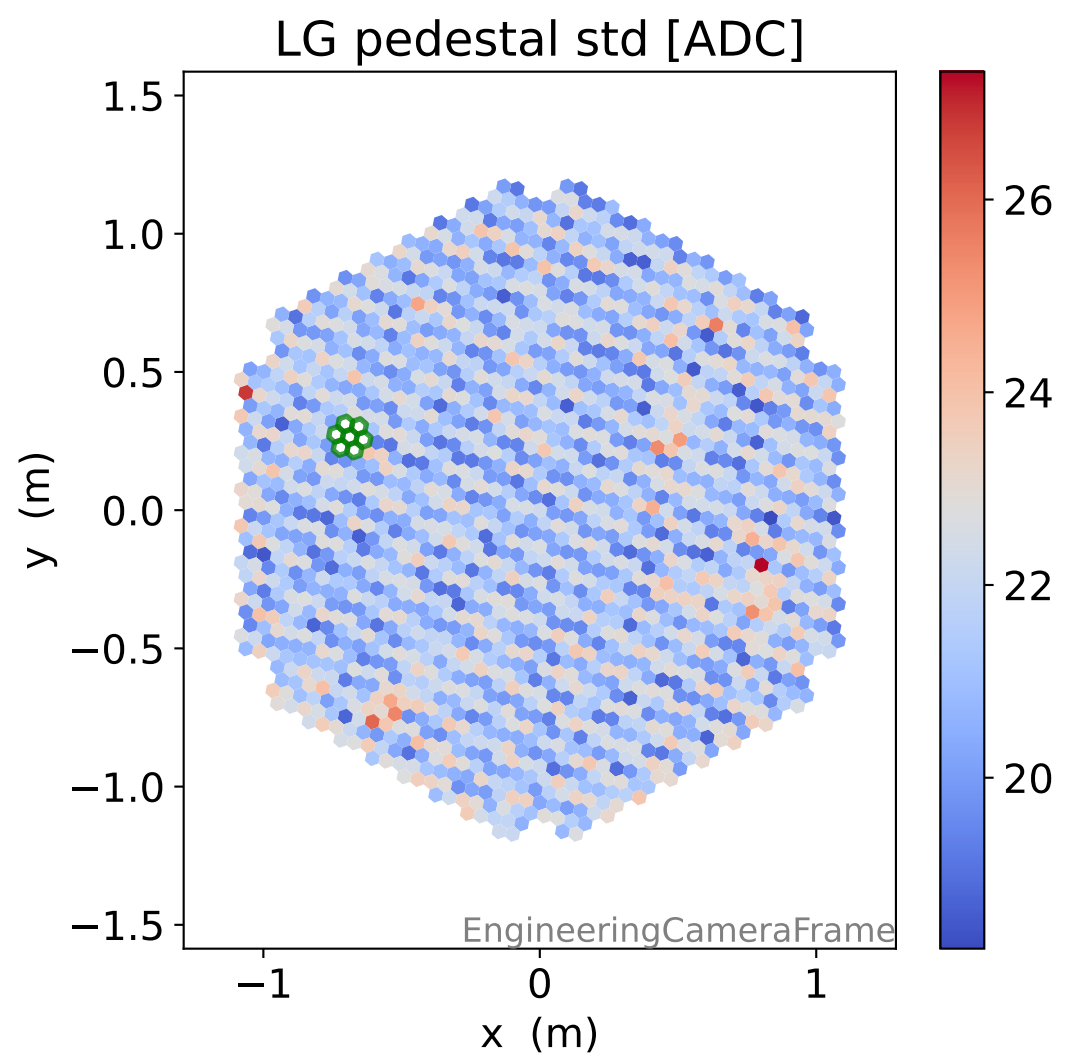

Run 7553

Run 7553

Run 7553 channel: HG

FF sample of 10000 events

pedestal sample of 10000 events

flat-fielded gain [ADC/pe]

Run 7553 channel: LG

FF sample of 10000 events

pedestal sample of 10000 events