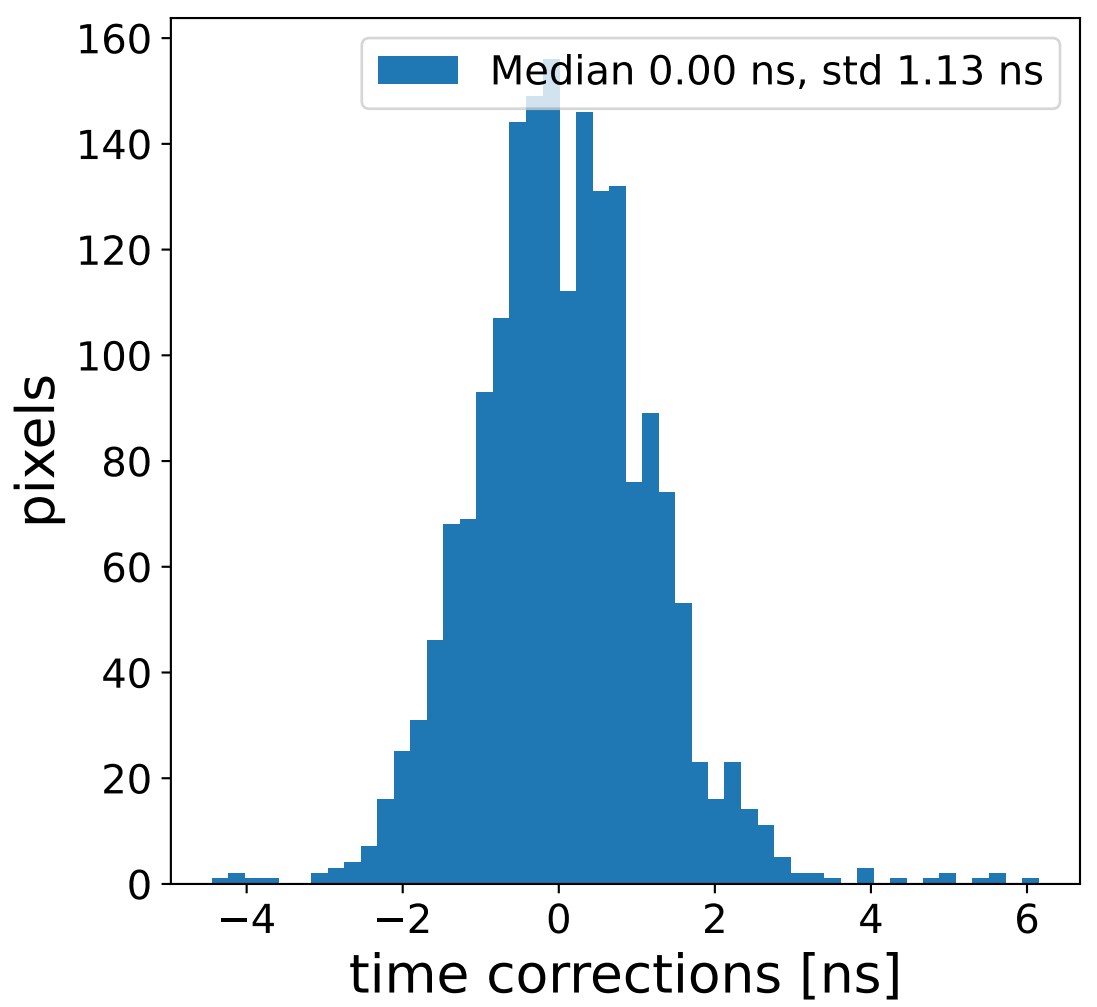

Run 7553

Run 7553

Run 7553 channel: HG

FF sample of 10000 events

pedestal sample of 10000 events

flat-fielded gain [ADC/pe]

Run 7553 channel: LG

FF sample of 10000 events

pedestal sample of 10000 events