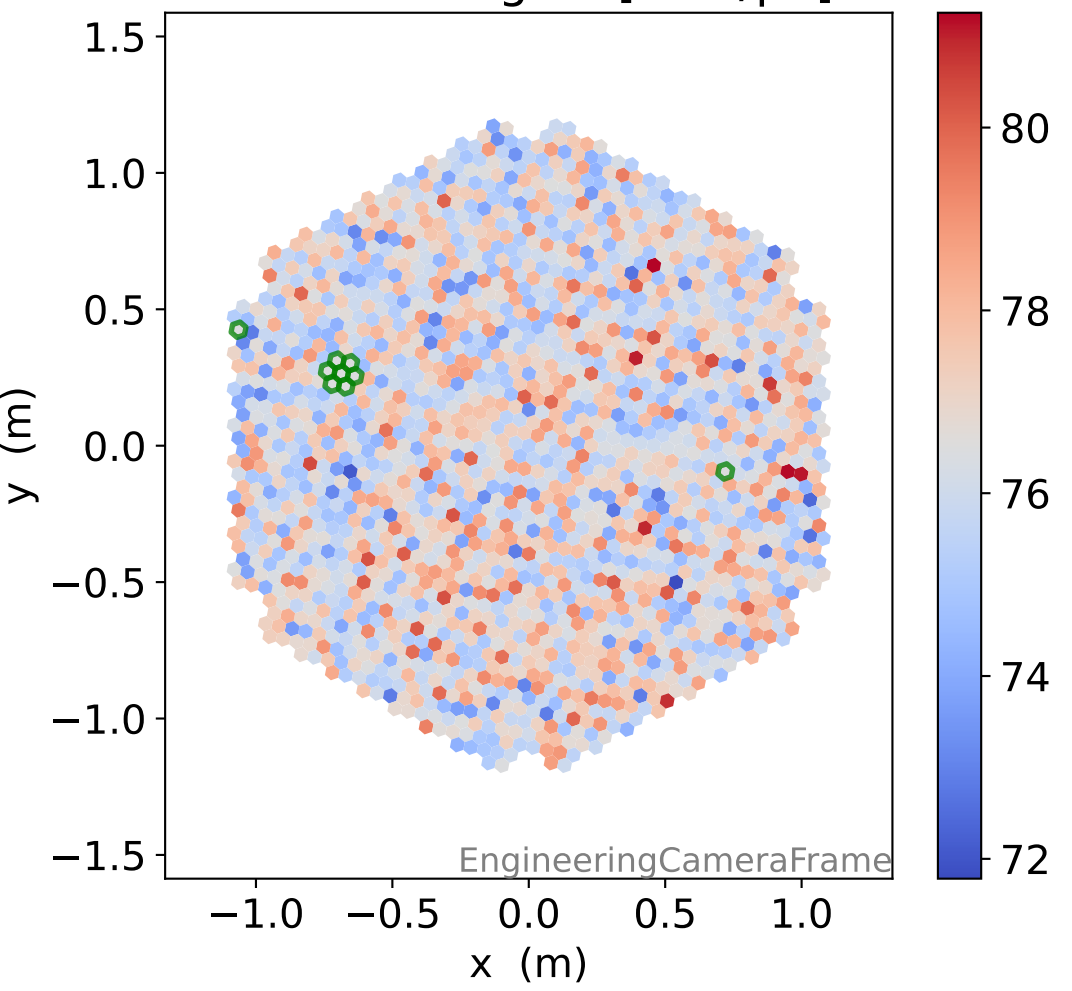

Run 7553

Run 7553

Run 7553 channel: HG

FF sample of 10000 events

pedestal sample of 10000 events

flat-fielded gain [ADC/pe]

Run 7553 channel: LG

FF sample of 10000 events

pedestal sample of 10000 events