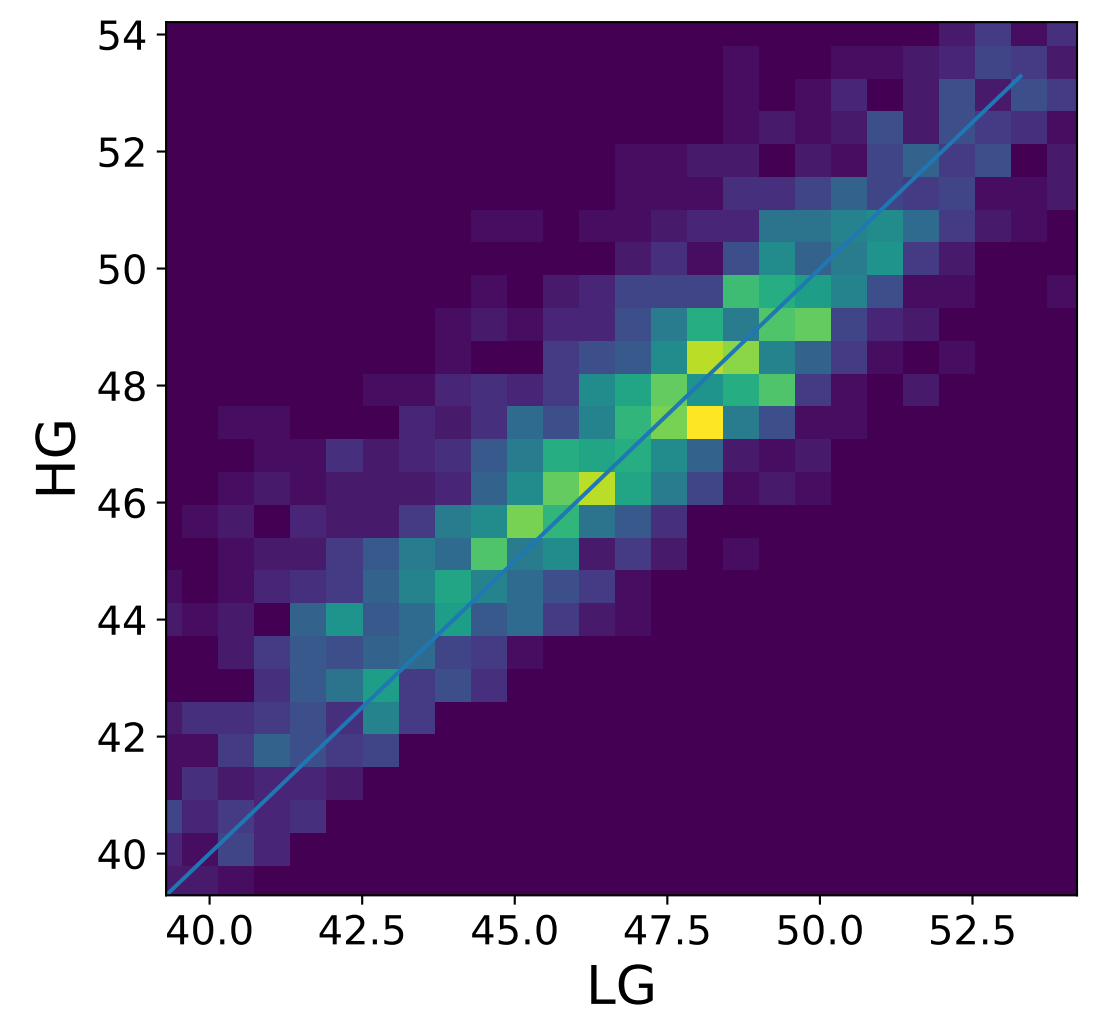

Run 7553

Run 7553

Run 7553 channel: HG

FF sample of 10000 events

pedestal sample of 10000 events

flat-fielded gain [ADC/pe]

Run 7553 channel: LG

FF sample of 10000 events

pedestal sample of 10000 events