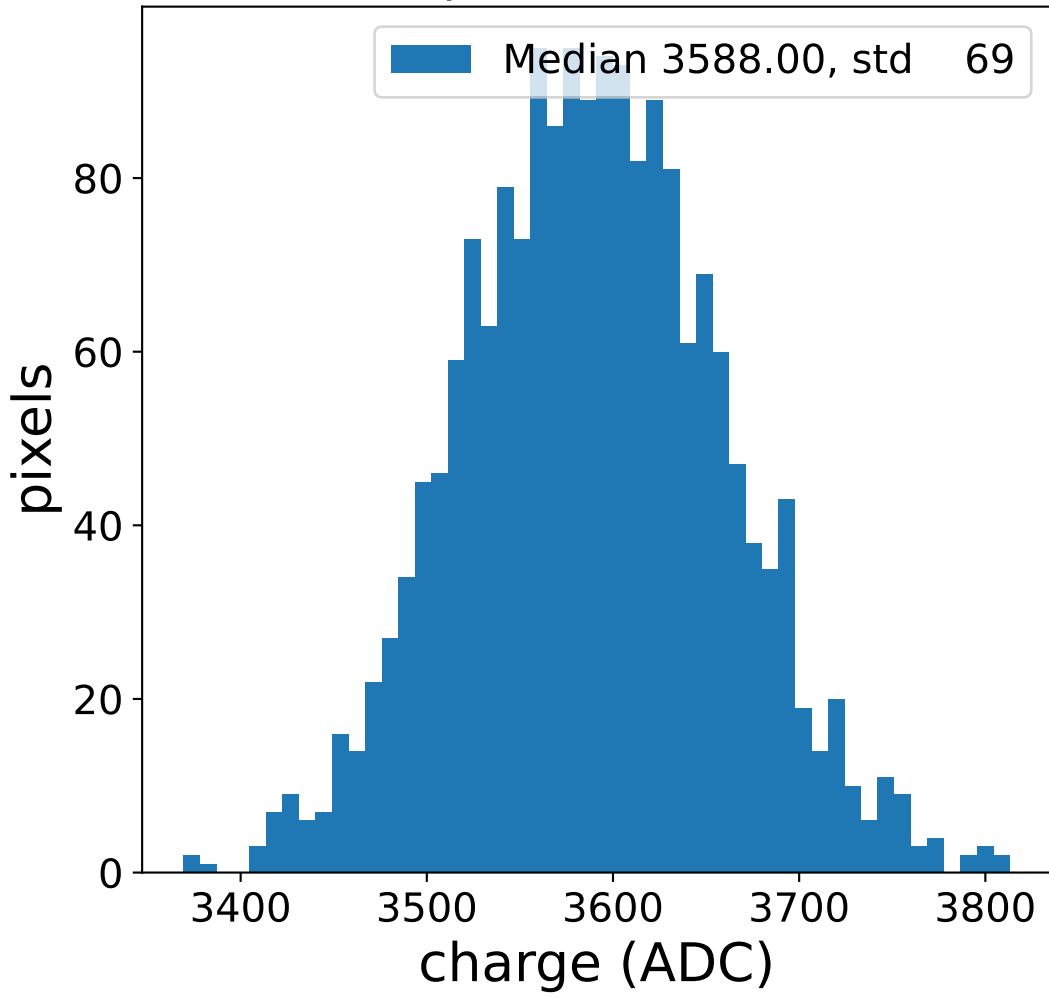

Run 7553

Run 7553

Run 7553 channel: HG

FF sample of 10000 events

pedestal sample of 10000 events

flat-fielded gain [ADC/pe]

Run 7553 channel: LG

FF sample of 10000 events

pedestal sample of 10000 events