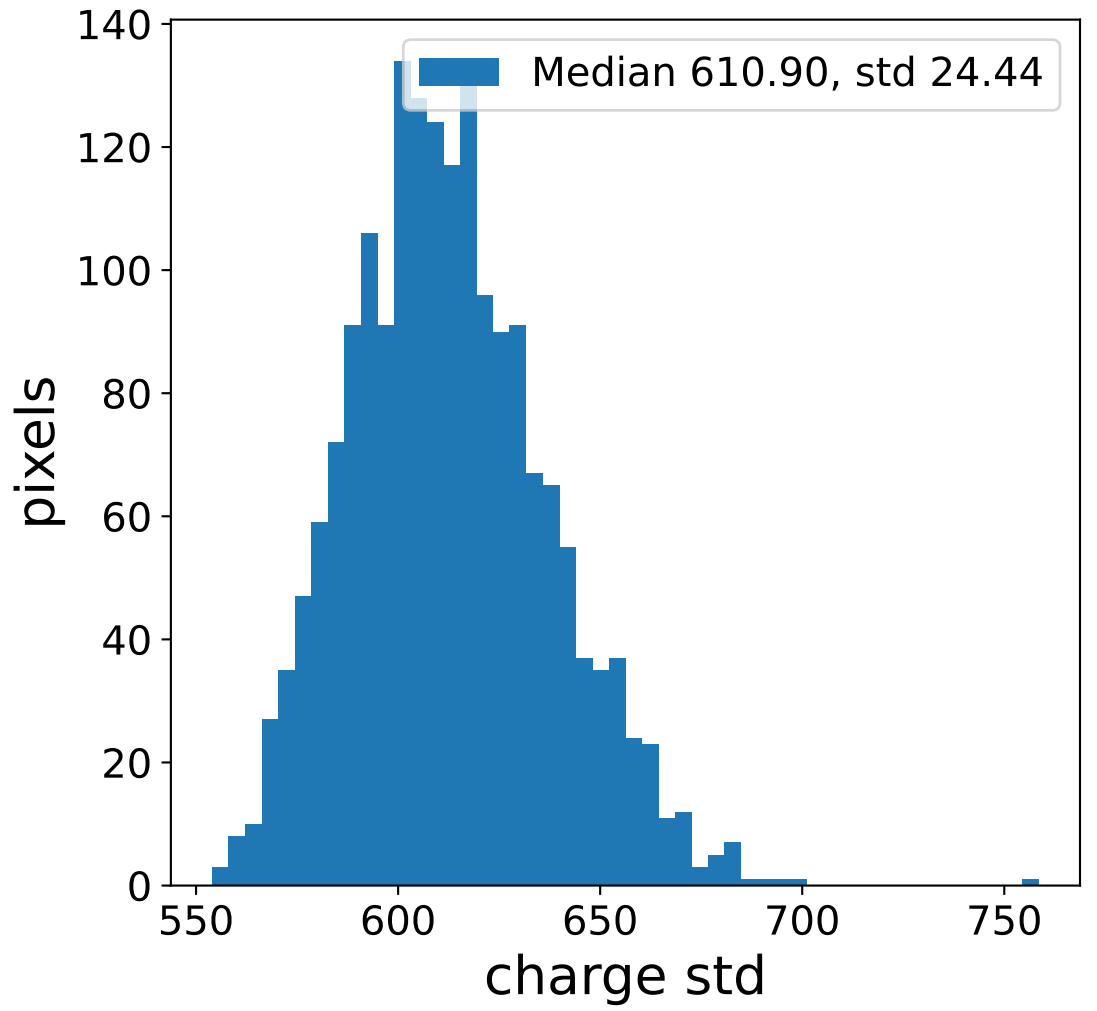

Run 7553

Run 7553

Run 7553 channel: HG

FF sample of 10000 events

pedestal sample of 10000 events

flat-fielded gain [ADC/pe]

Run 7553 channel: LG

FF sample of 10000 events

pedestal sample of 10000 events