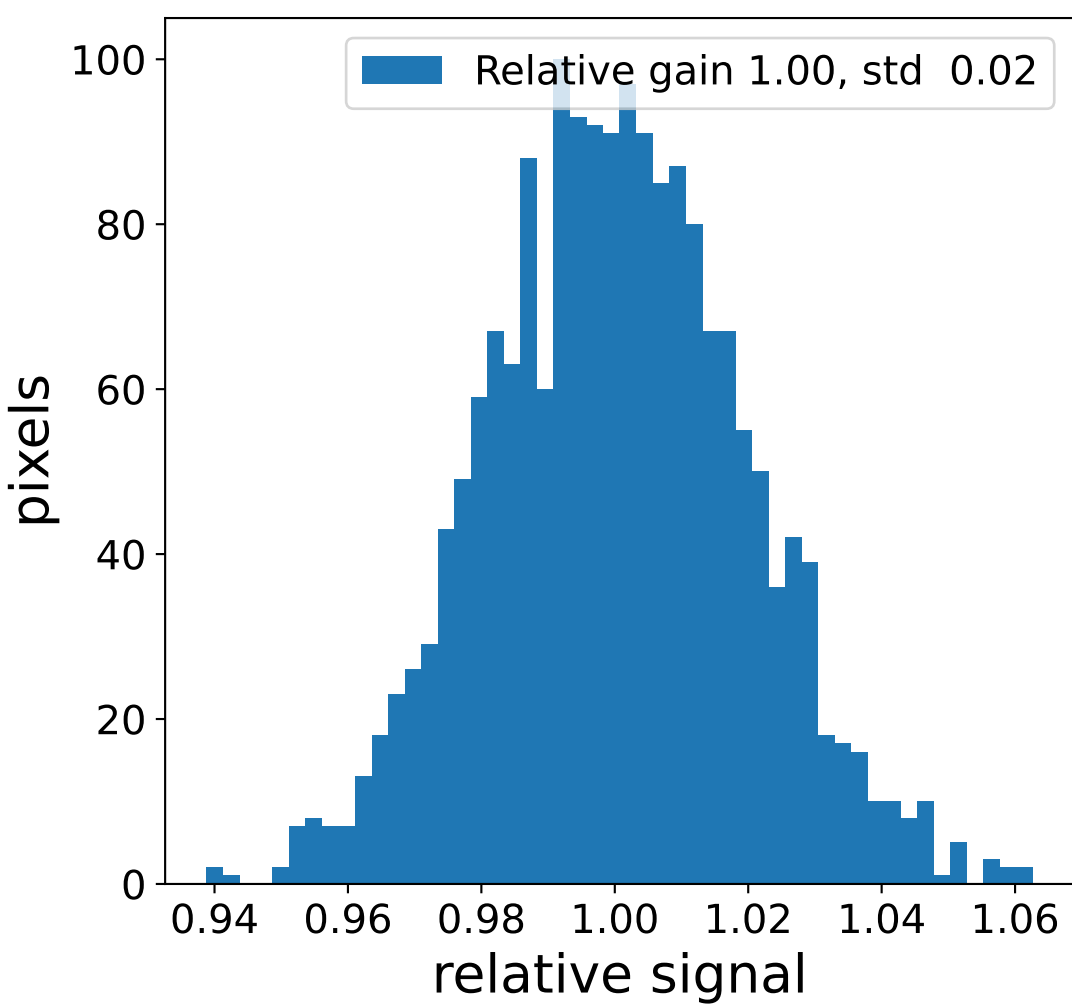

Run 7553

Run 7553

Run 7553 channel: HG

FF sample of 10000 events

pedestal sample of 10000 events

flat-fielded gain [ADC/pe]

Run 7553 channel: LG

FF sample of 10000 events

pedestal sample of 10000 events