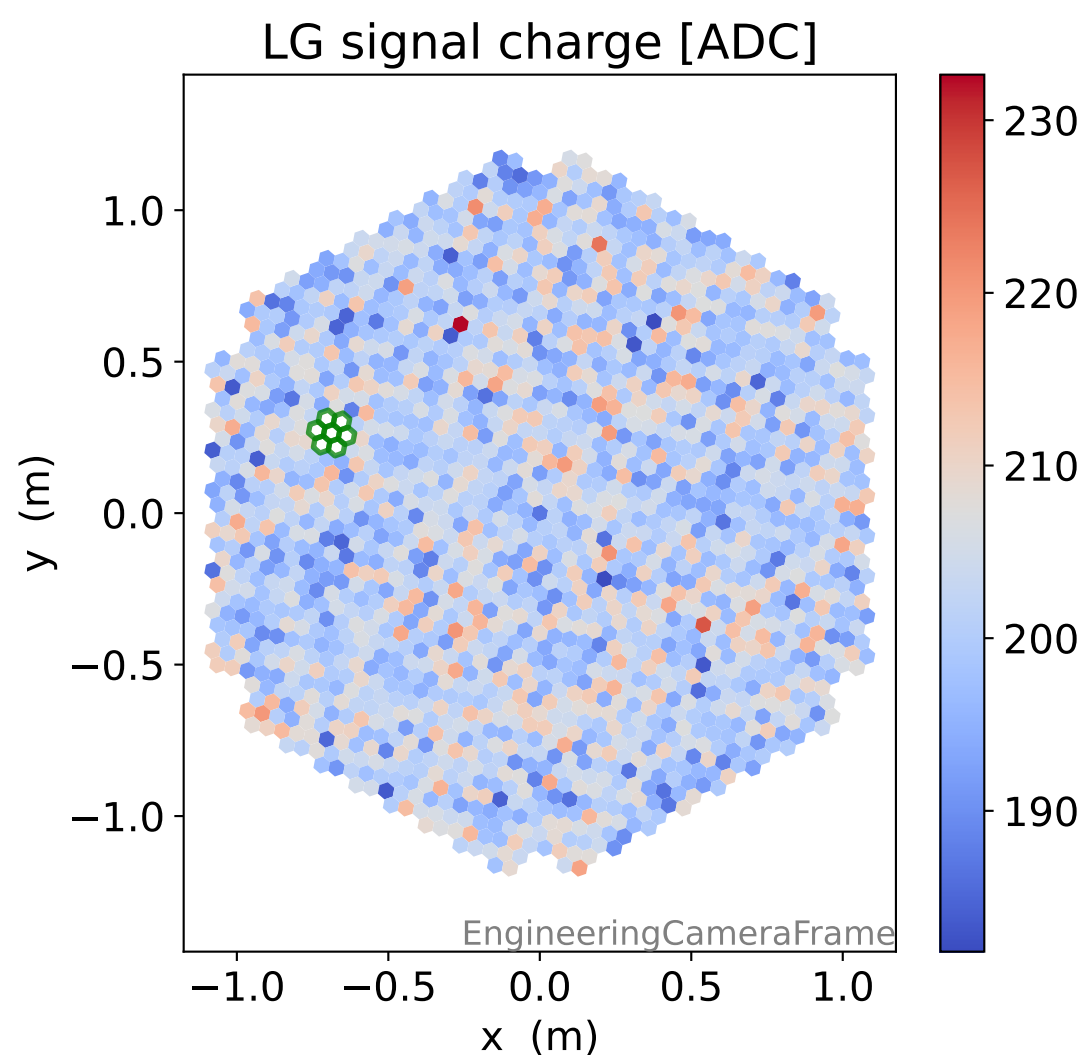

Run 7553

Run 7553

Run 7553 channel: HG

FF sample of 10000 events

pedestal sample of 10000 events

flat-fielded gain [ADC/pe]

Run 7553 channel: LG

FF sample of 10000 events

pedestal sample of 10000 events