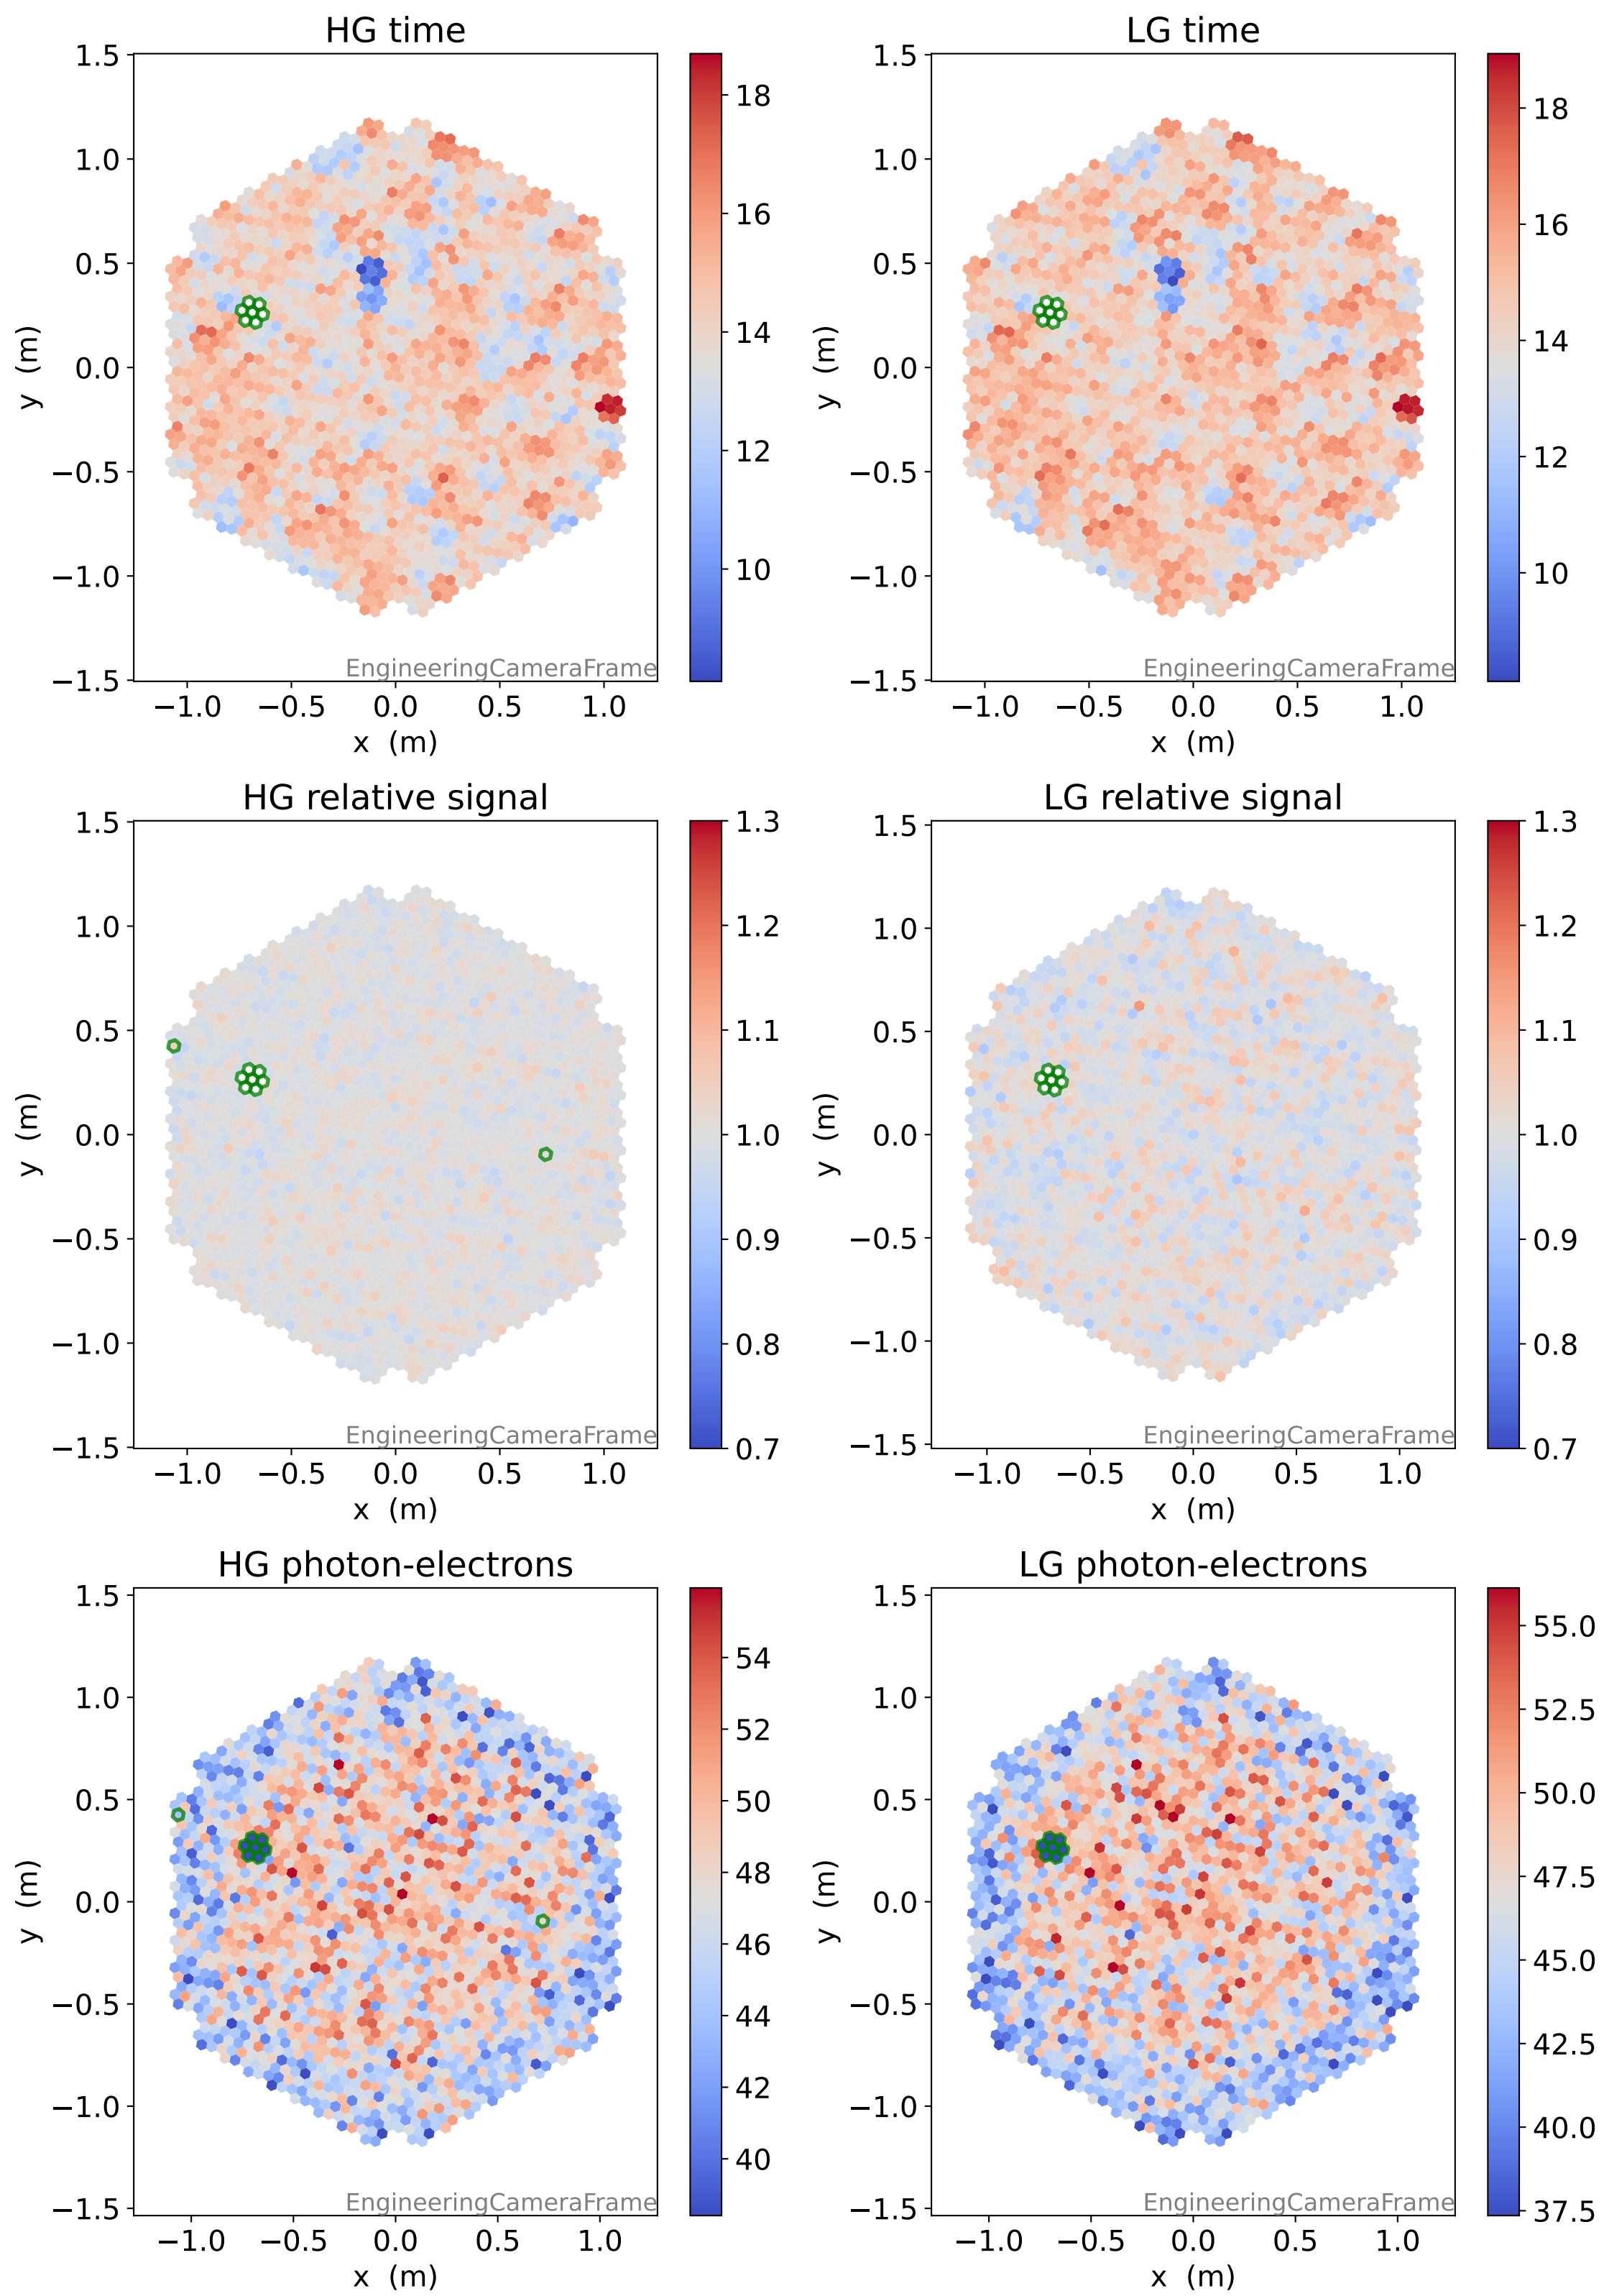

Run 7553

Run 7553

Run 7553 channel: HG

FF sample of 10000 events

pedestal sample of 10000 events

flat-fielded gain [ADC/pe]

Run 7553 channel: LG

FF sample of 10000 events

pedestal sample of 10000 events