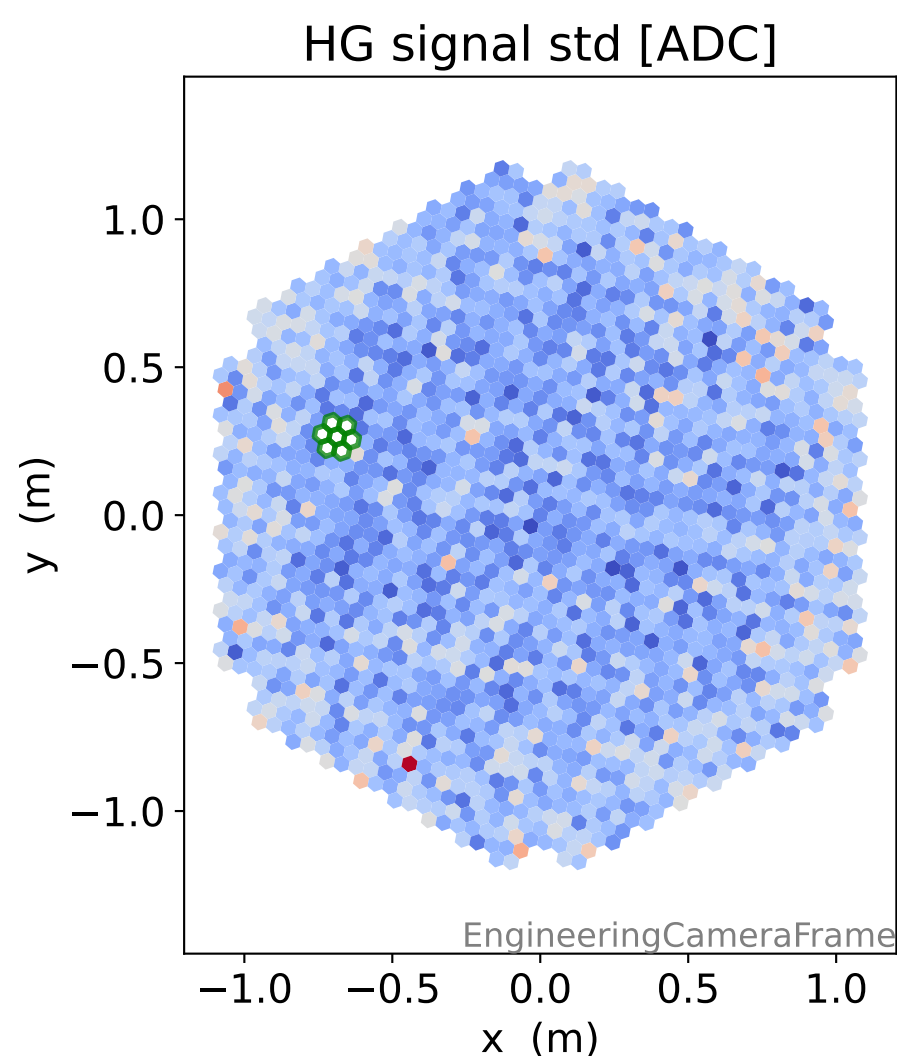

Run 7553

Run 7553

Run 7553 channel: HG

FF sample of 10000 events

pedestal sample of 10000 events

flat-fielded gain [ADC/pe]

Run 7553 channel: LG

FF sample of 10000 events

pedestal sample of 10000 events