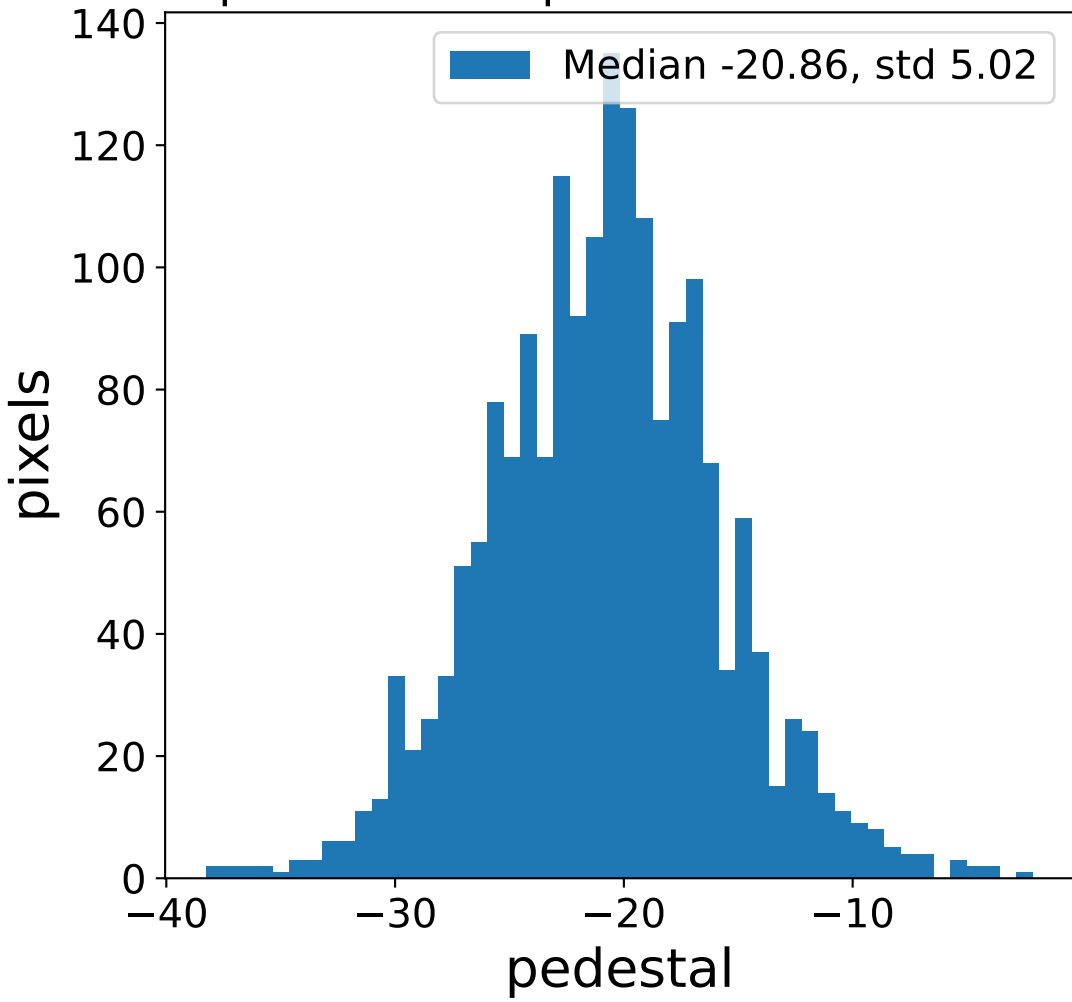

Run 7553

Run 7553

Run 7553 channel: HG

FF sample of 10000 events

pedestal sample of 10000 events

flat-fielded gain [ADC/pe]

Run 7553 channel: LG

FF sample of 10000 events

pedestal sample of 10000 events