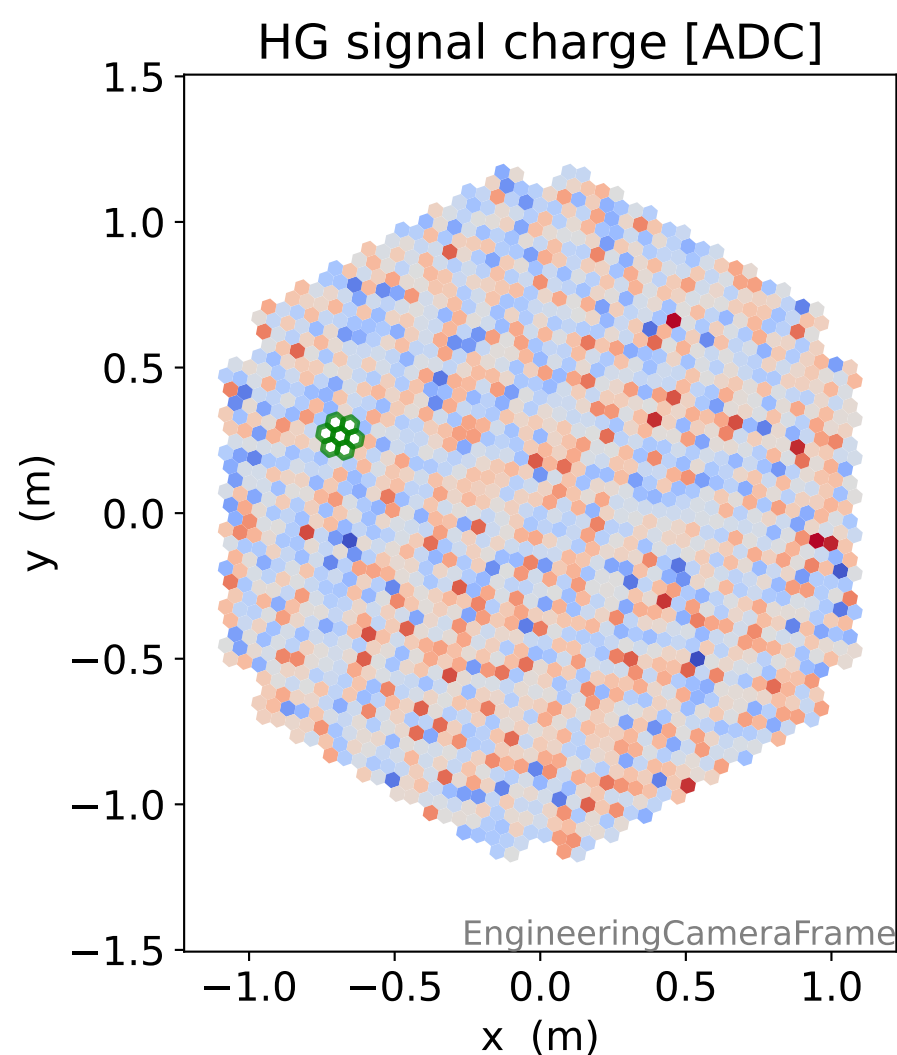

Run 7553

Run 7553

Run 7553 channel: HG

FF sample of 10000 events

pedestal sample of 10000 events

flat-fielded gain [ADC/pe]

Run 7553 channel: LG

FF sample of 10000 events

pedestal sample of 10000 events