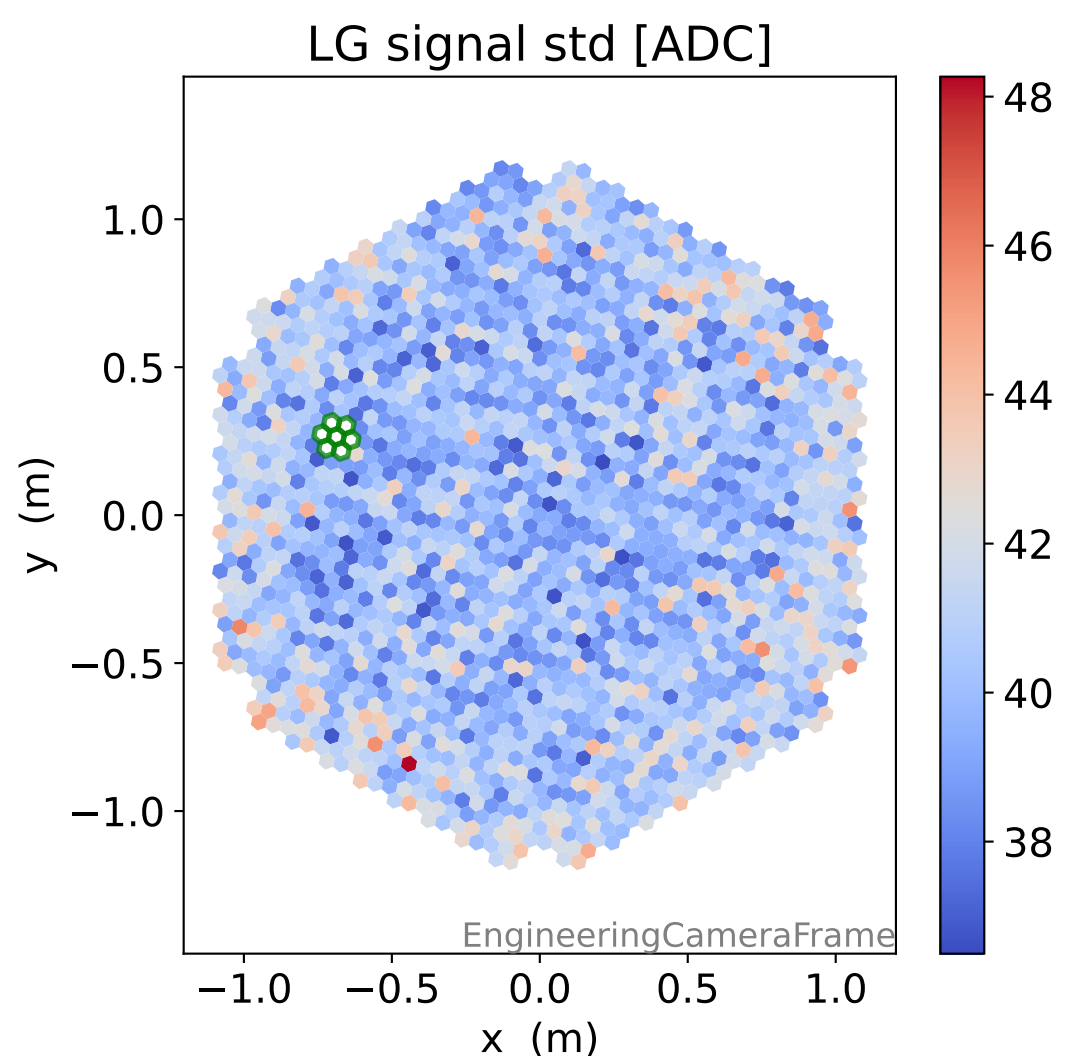

Run 7553

Run 7553

Run 7553 channel: HG

FF sample of 10000 events

pedestal sample of 10000 events

flat-fielded gain [ADC/pe]

Run 7553 channel: LG

FF sample of 10000 events

pedestal sample of 10000 events