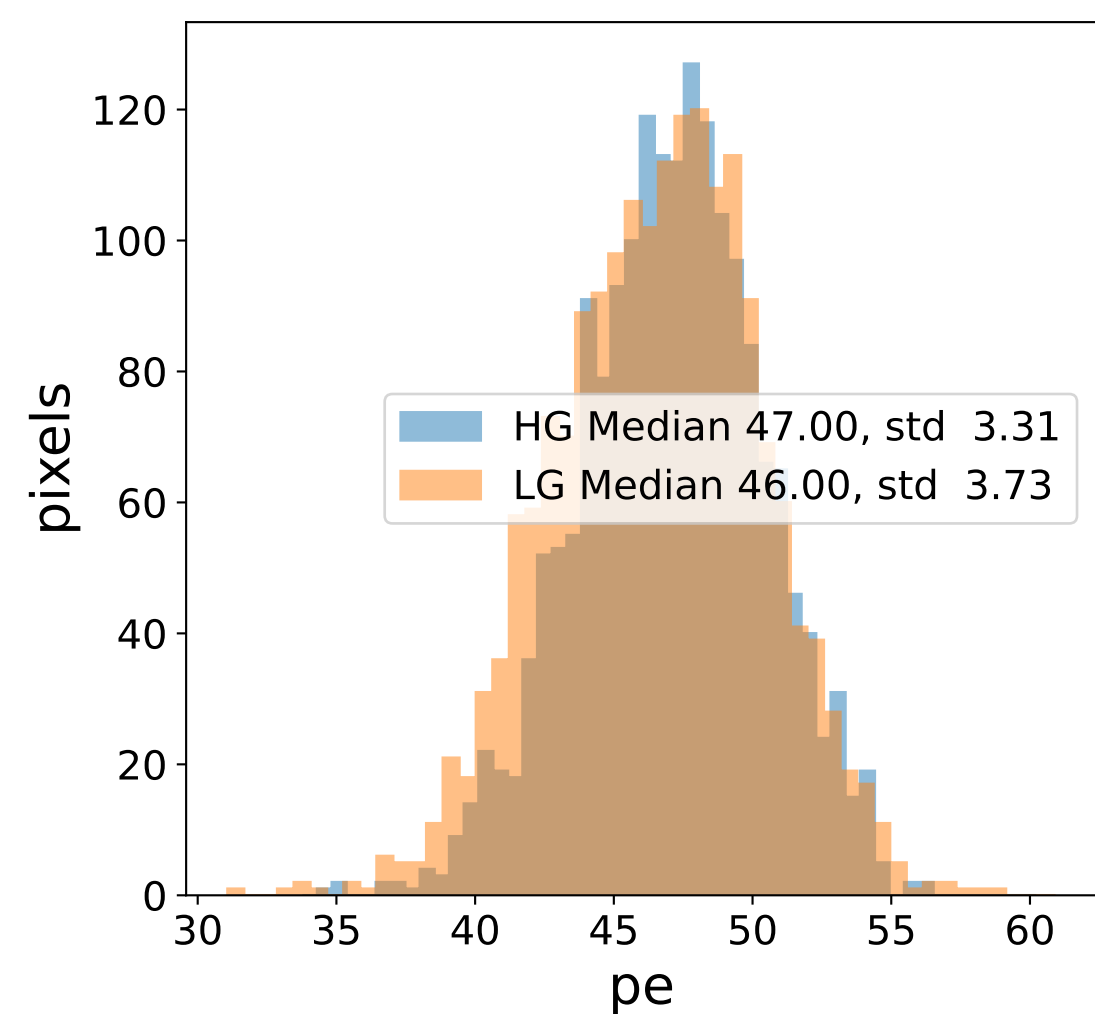

Run 7553

Run 7553

Run 7553 channel: HG

FF sample of 10000 events

pedestal sample of 10000 events

flat-fielded gain [ADC/pe]

Run 7553 channel: LG

FF sample of 10000 events

pedestal sample of 10000 events