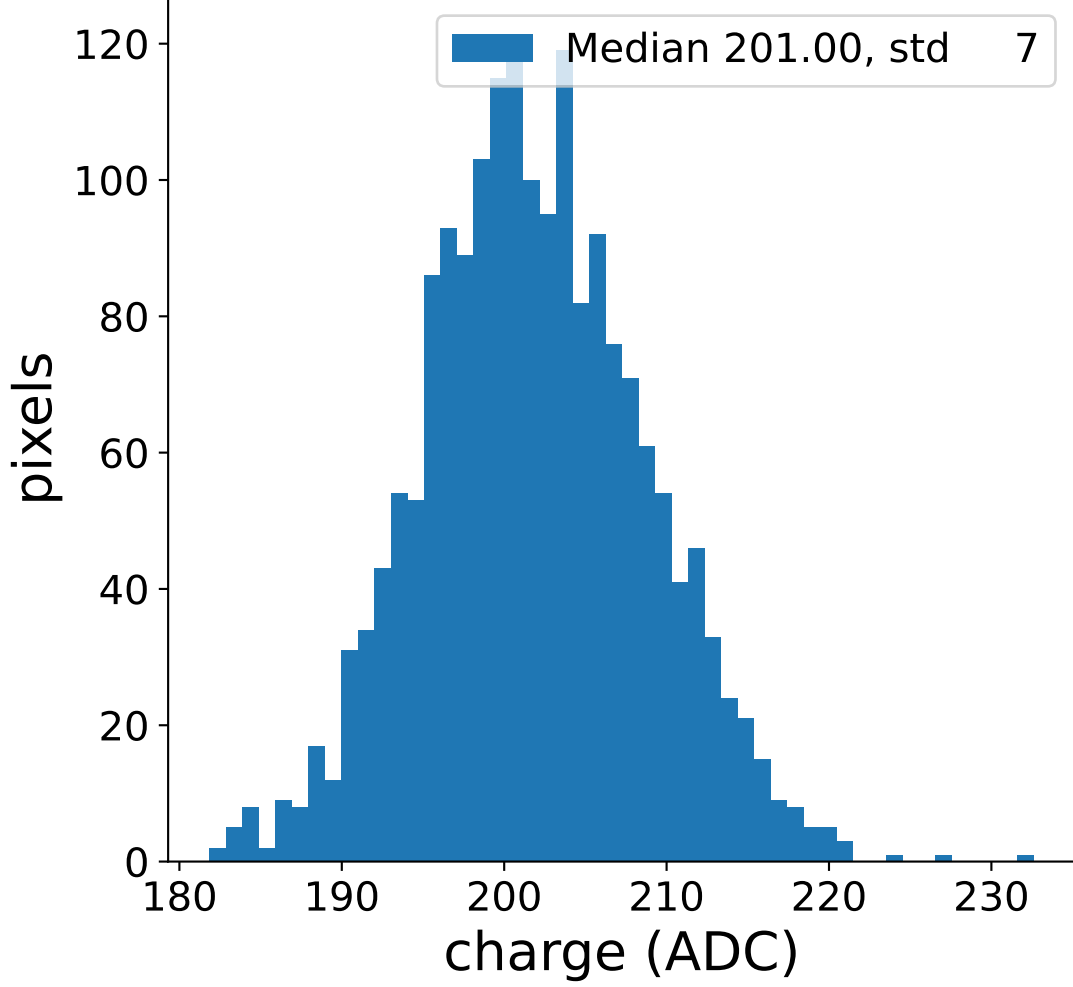

Run 7553

Run 7553

Run 7553 channel: HG

FF sample of 10000 events

pedestal sample of 10000 events

flat-fielded gain [ADC/pe]

Run 7553 channel: LG

FF sample of 10000 events

pedestal sample of 10000 events