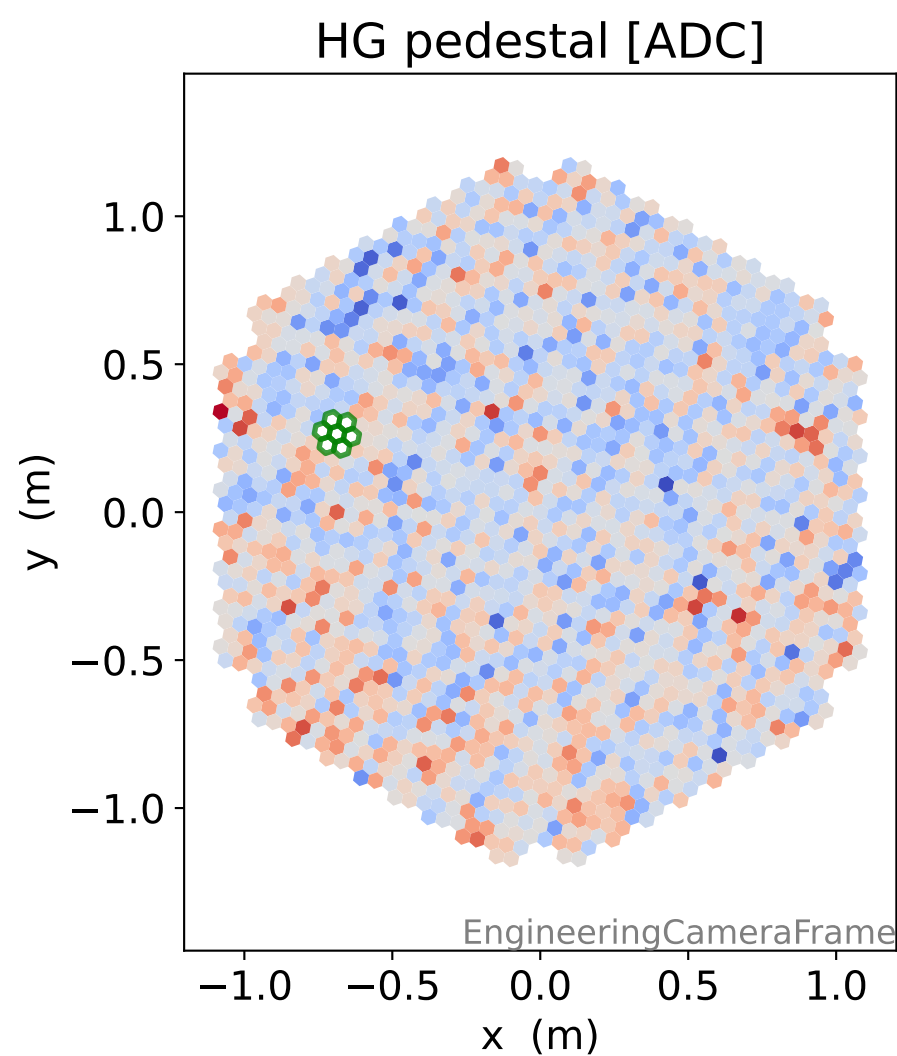

Run 7553

Run 7553

Run 7553 channel: HG

FF sample of 10000 events

pedestal sample of 10000 events

flat-fielded gain [ADC/pe]

Run 7553 channel: LG

FF sample of 10000 events

pedestal sample of 10000 events