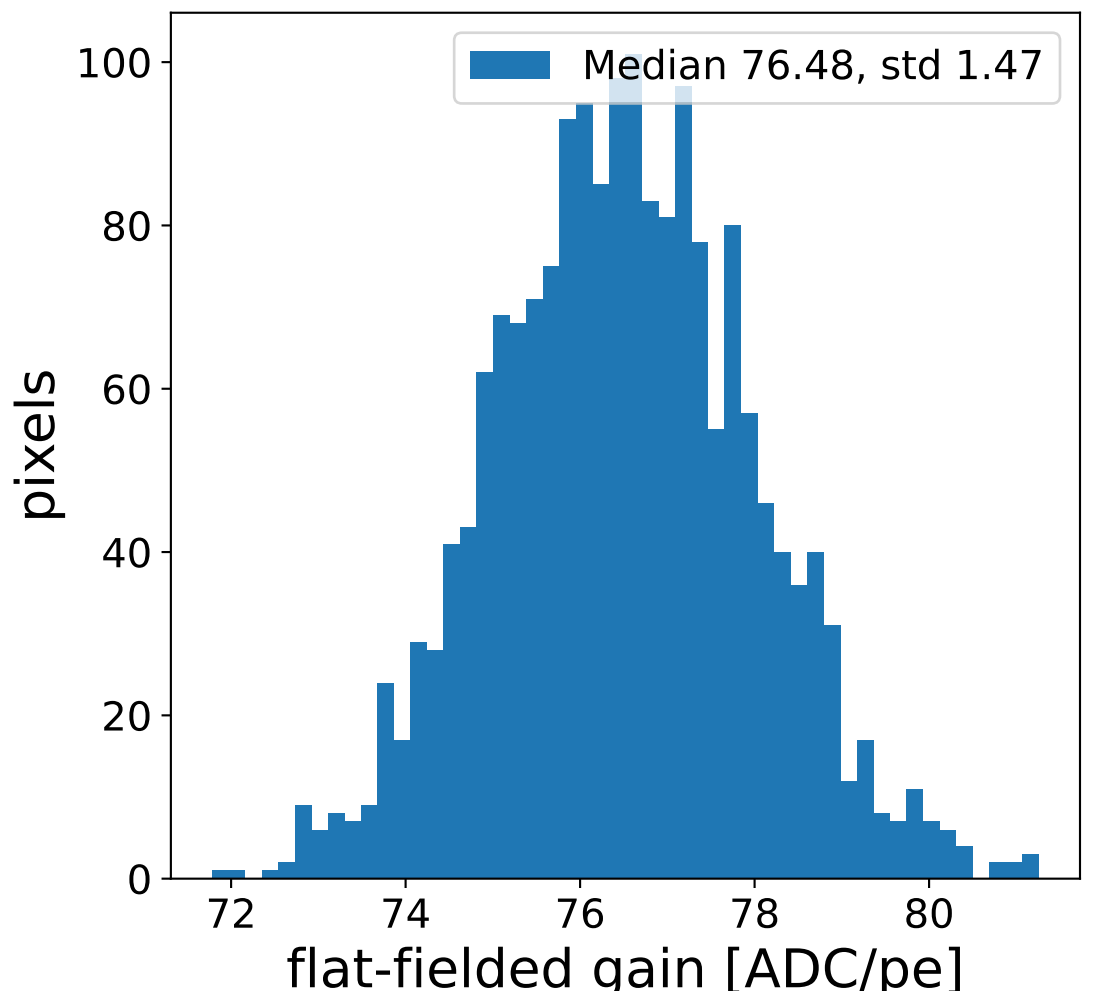

Run 7553

Run 7553

Run 7553 channel: HG

FF sample of 10000 events

pedestal sample of 10000 events

flat-fielded gain [ADC/pe]

Run 7553 channel: LG

FF sample of 10000 events

pedestal sample of 10000 events