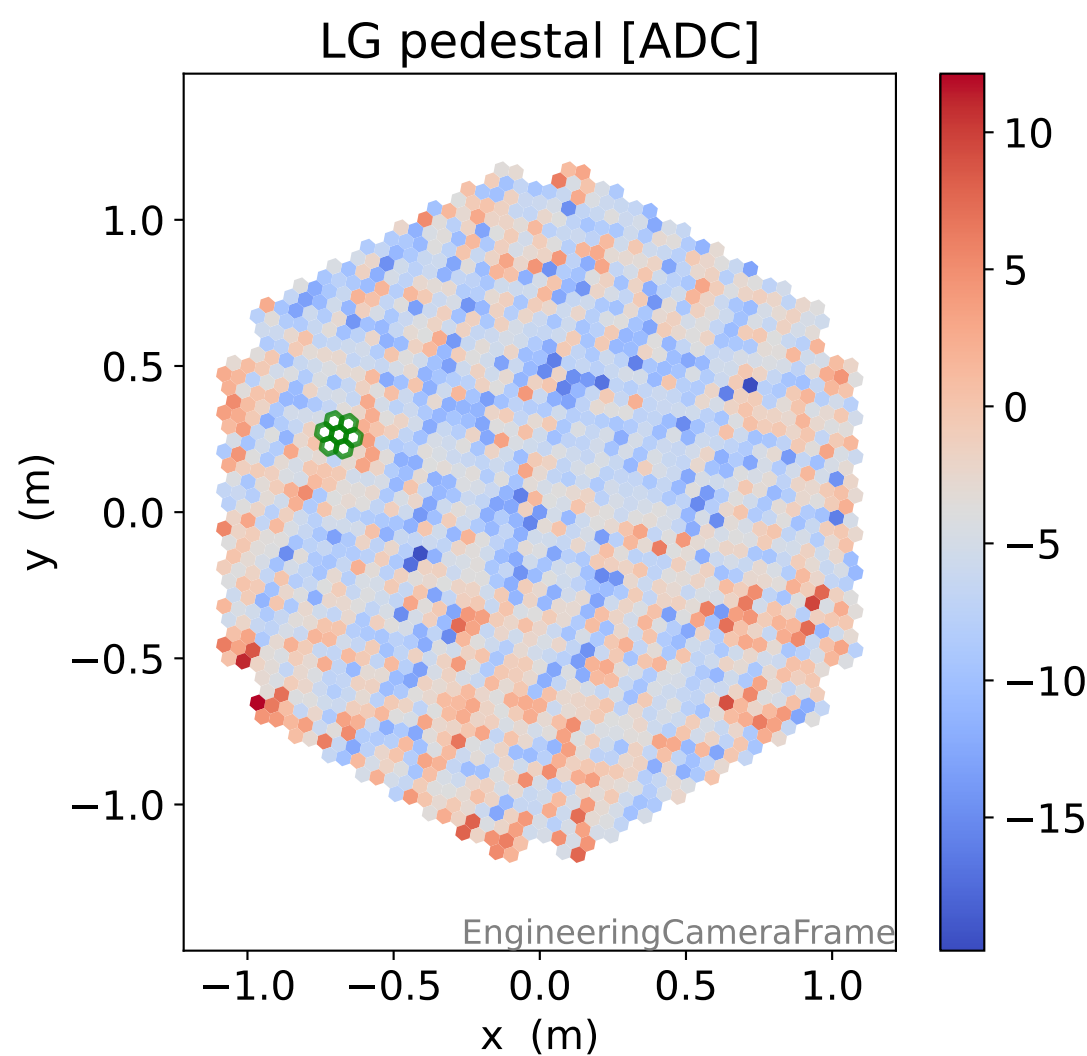

Run 7553

Run 7553

Run 7553 channel: HG

FF sample of 10000 events

pedestal sample of 10000 events

flat-fielded gain [ADC/pe]

Run 7553 channel: LG

FF sample of 10000 events

pedestal sample of 10000 events