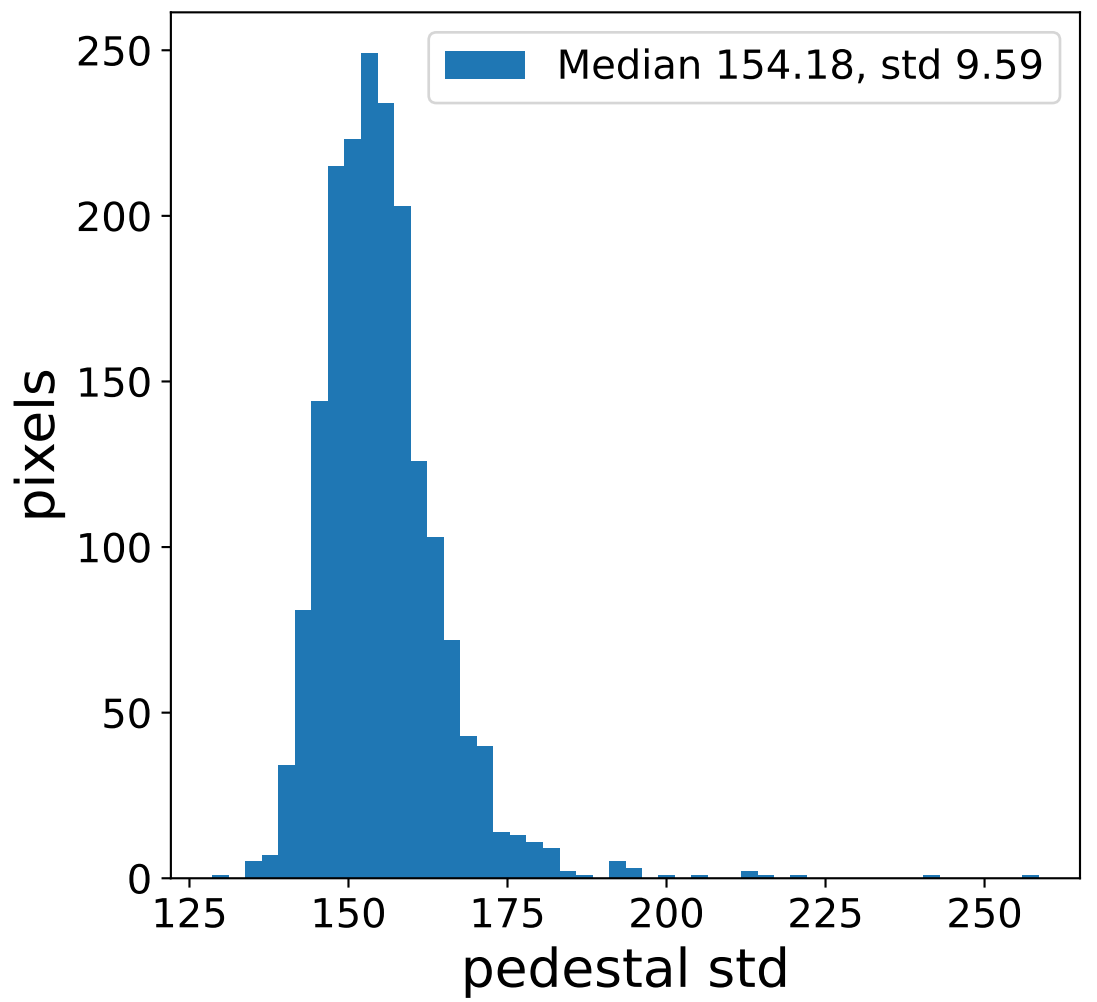

Run 7553

Run 7553

Run 7553 channel: HG

FF sample of 10000 events

pedestal sample of 10000 events

flat-fielded gain [ADC/pe]

Run 7553 channel: LG

FF sample of 10000 events

pedestal sample of 10000 events