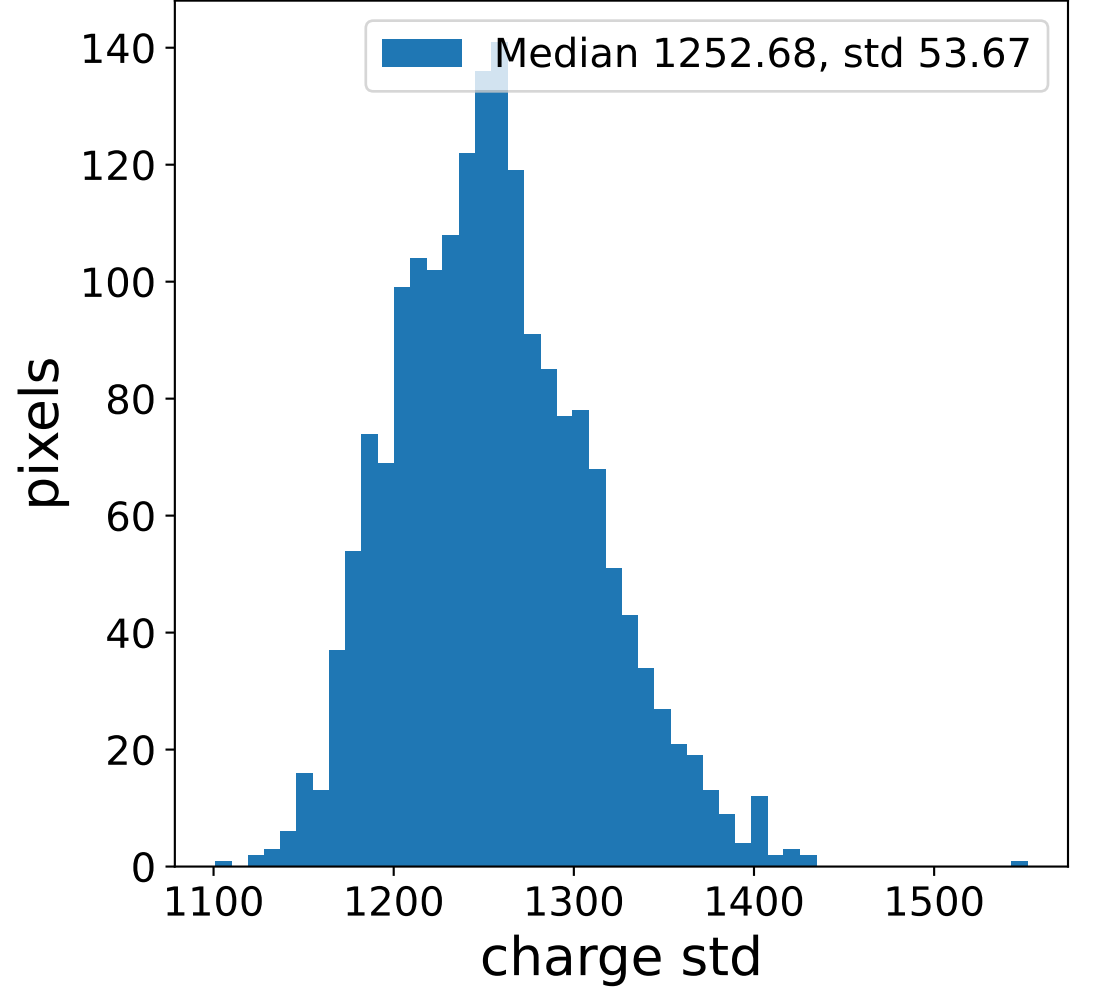

### pedestal sample of 10000 events