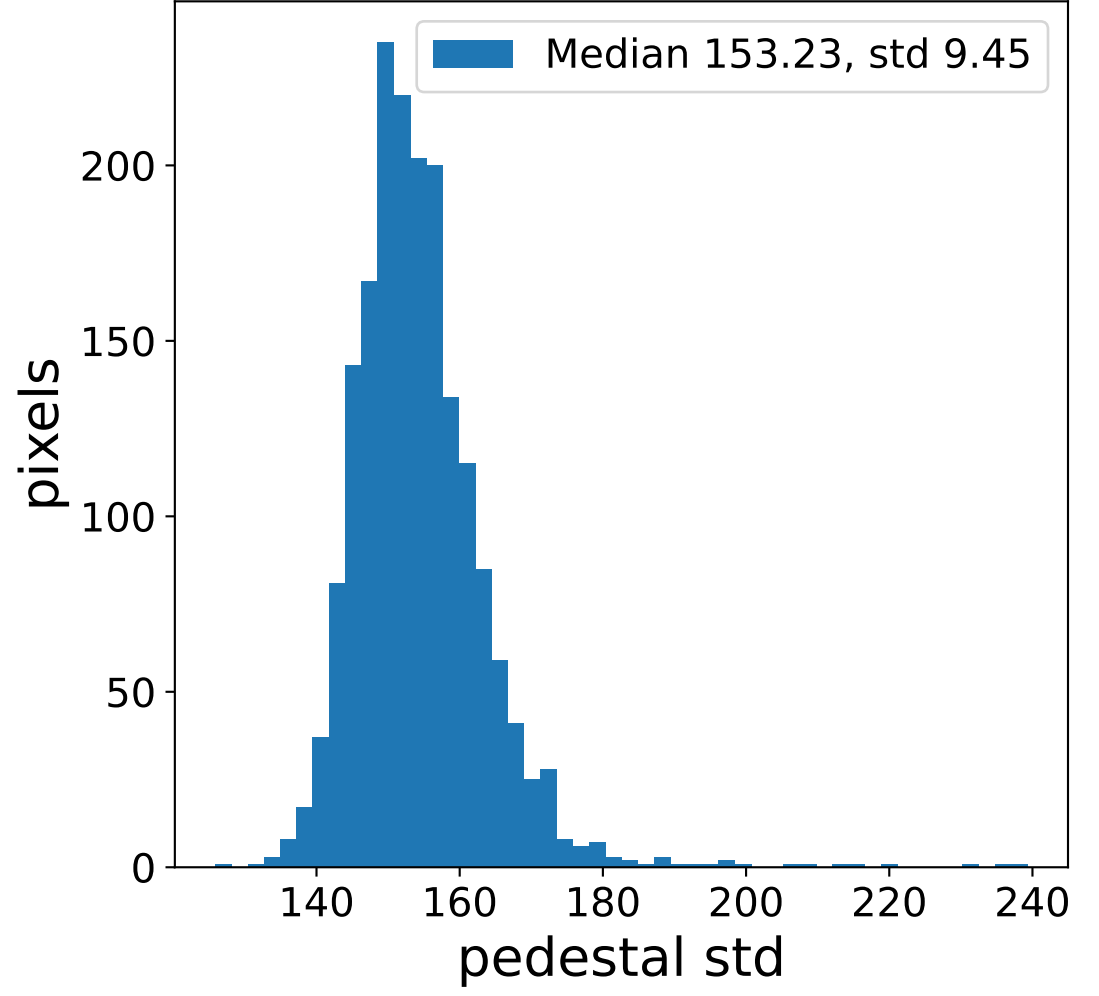

### pedestal sample of 10000 events