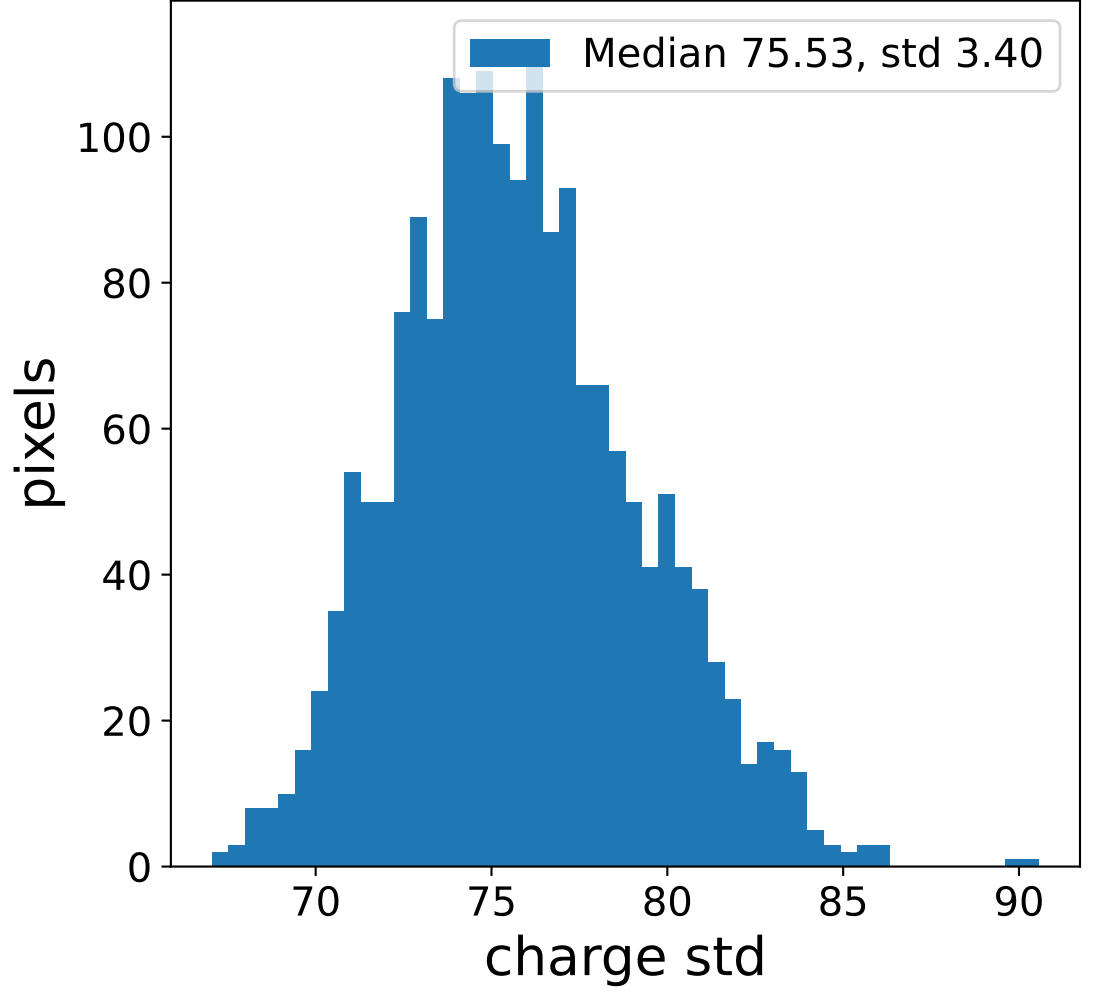

Run 7552 channel: LG

FF sample of 10000 events