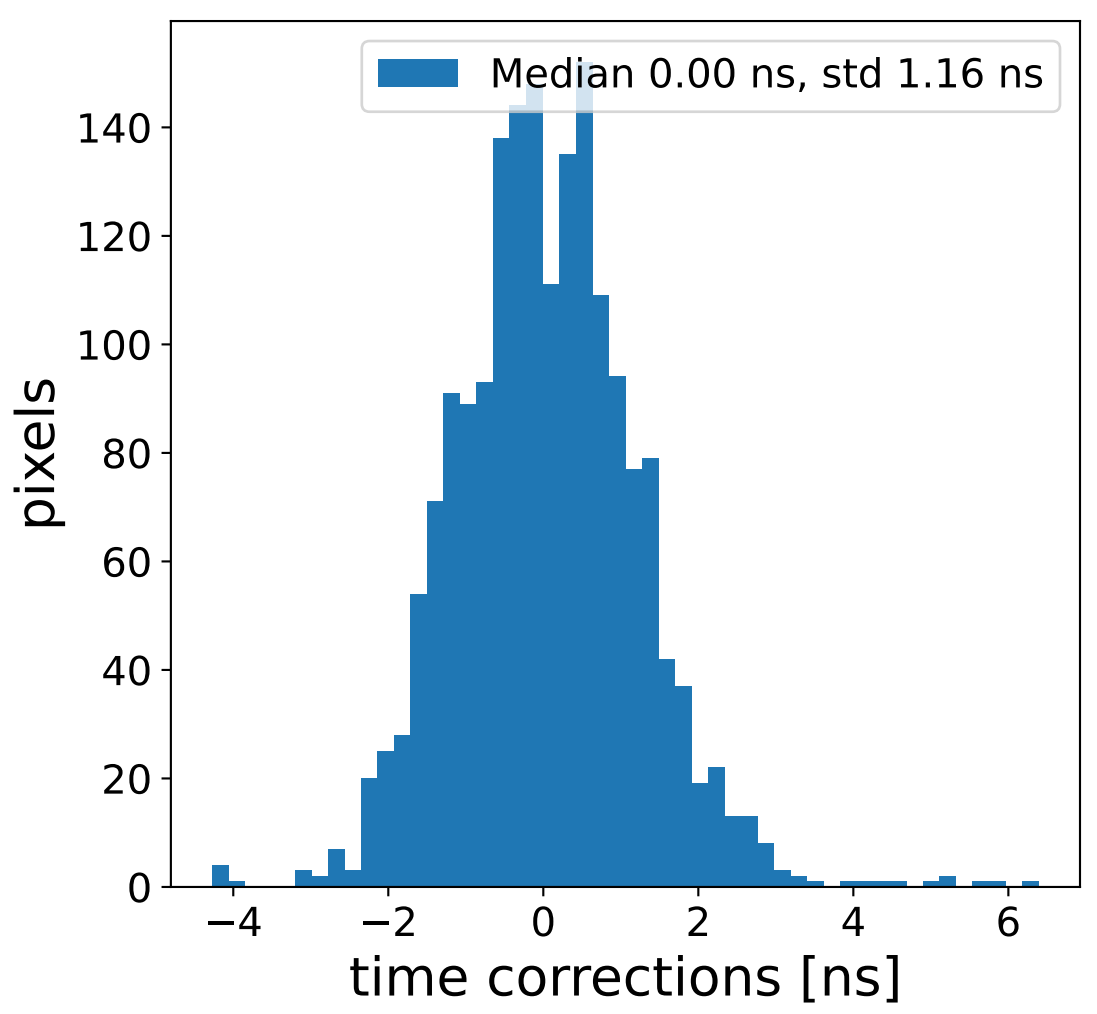

pedestal sample of 10000 events