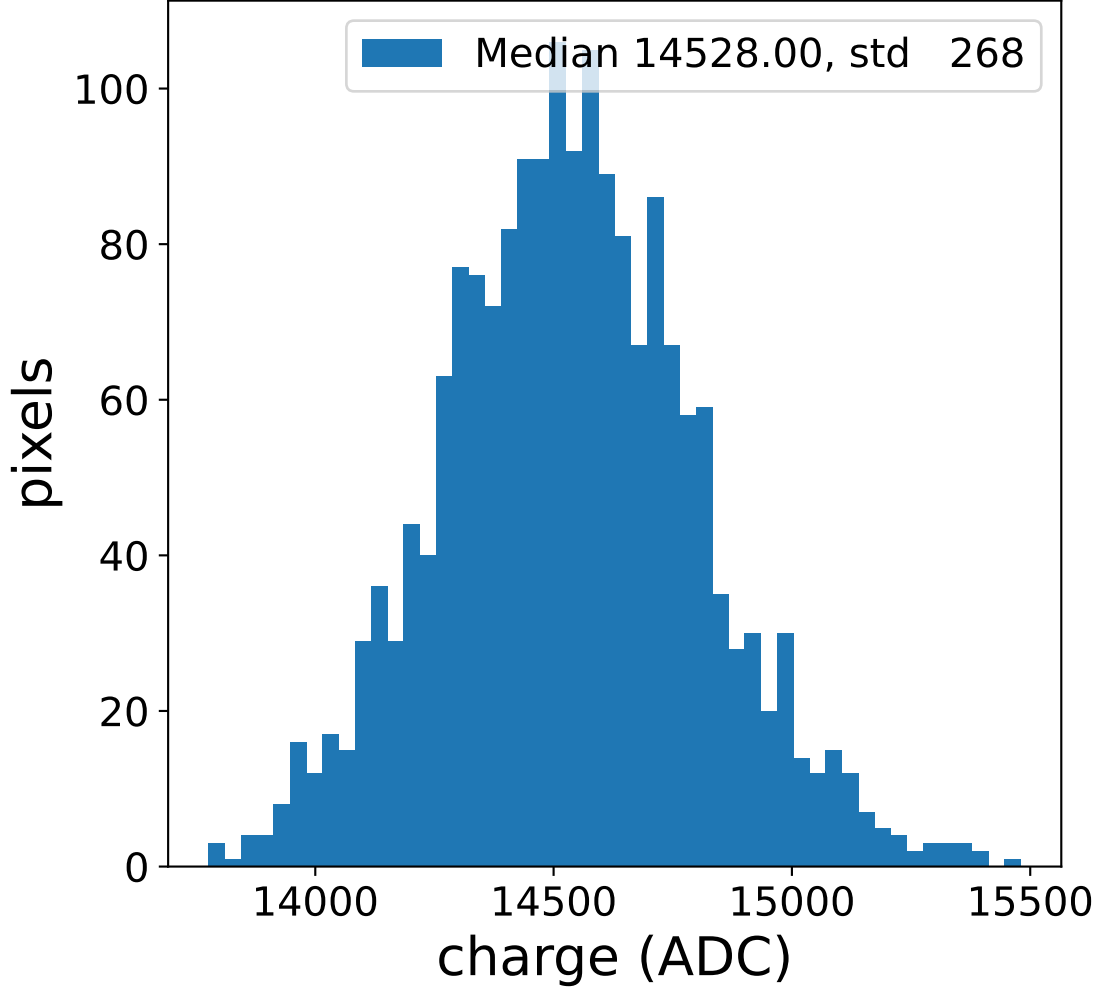

### pedestal sample of 10000 events