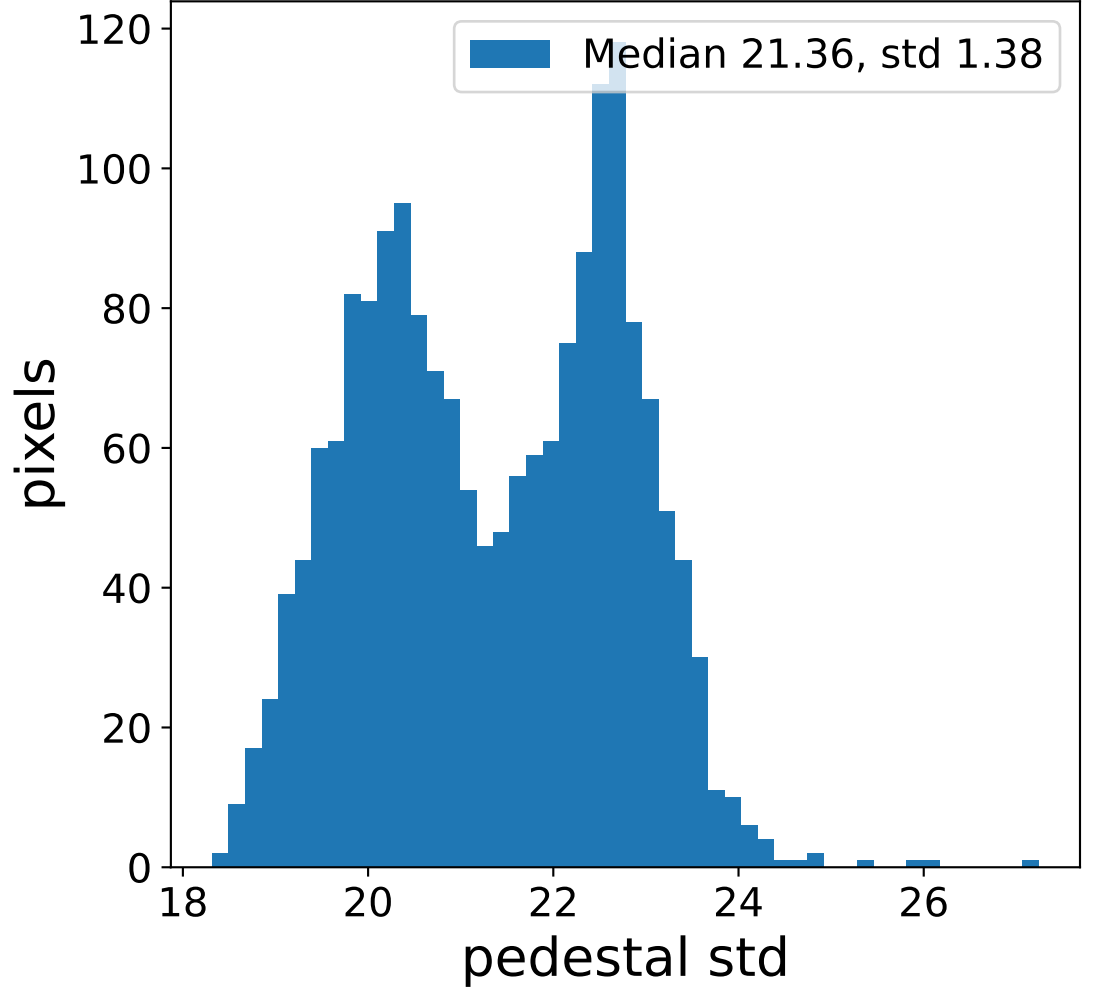

pedestal sample of 10000 events