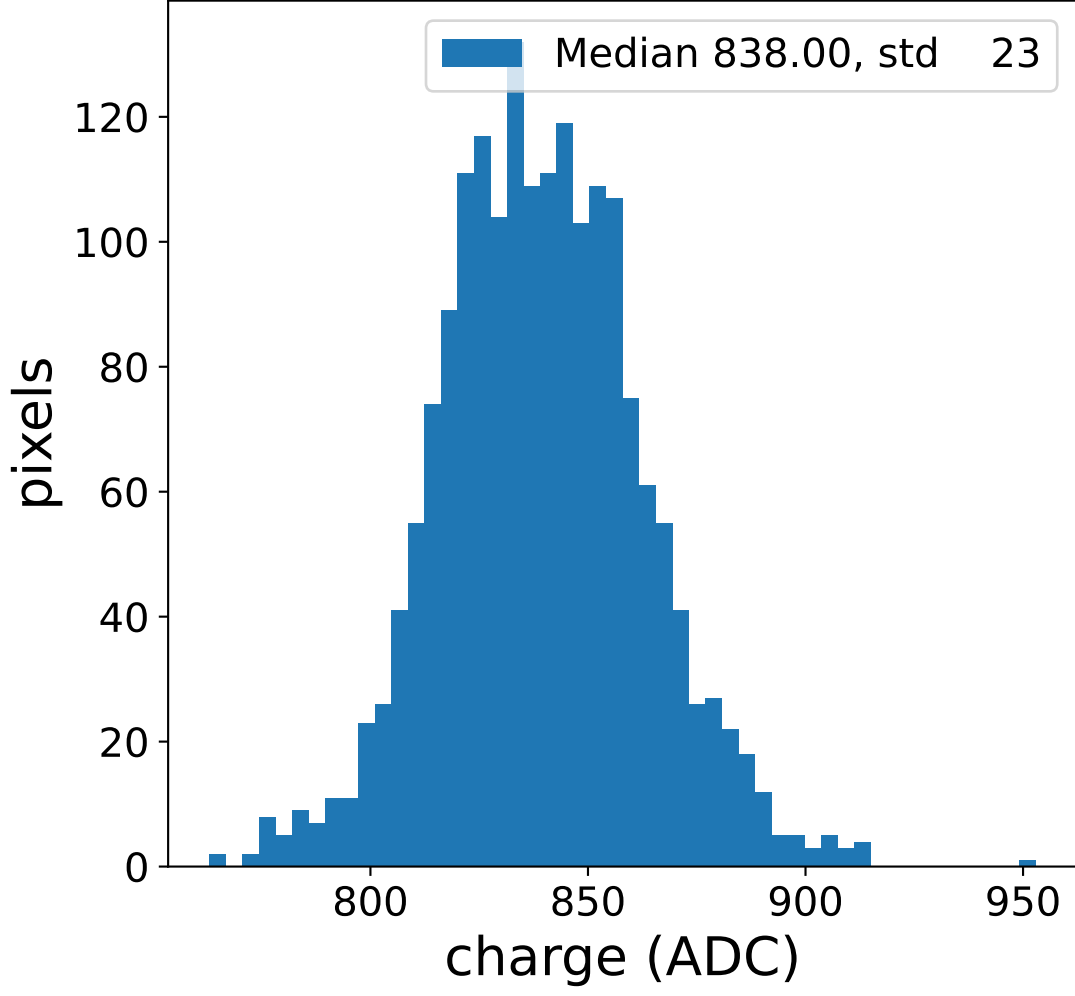

Run 7552 channel: LG

FF sample of 10000 events