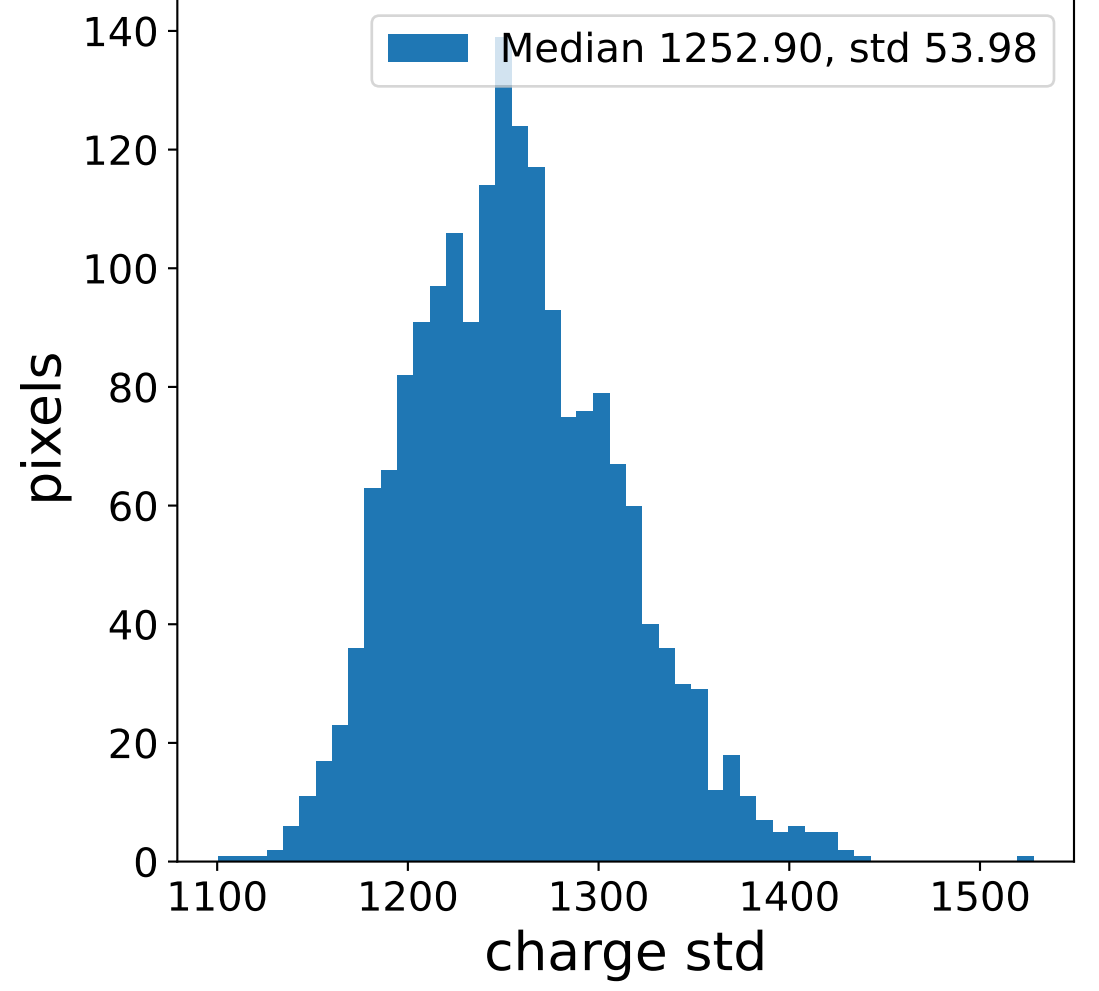

Run 7552

Run 7552

Run 7552 channel: HG

FF sample of 10000 events

pedestal sample of 10000 events

flat-fielded gain [ADC/pe]

Run 7552 channel: LG

FF sample of 10000 events

pedestal sample of 10000 events

flat-fielded gain [ADC/pe]