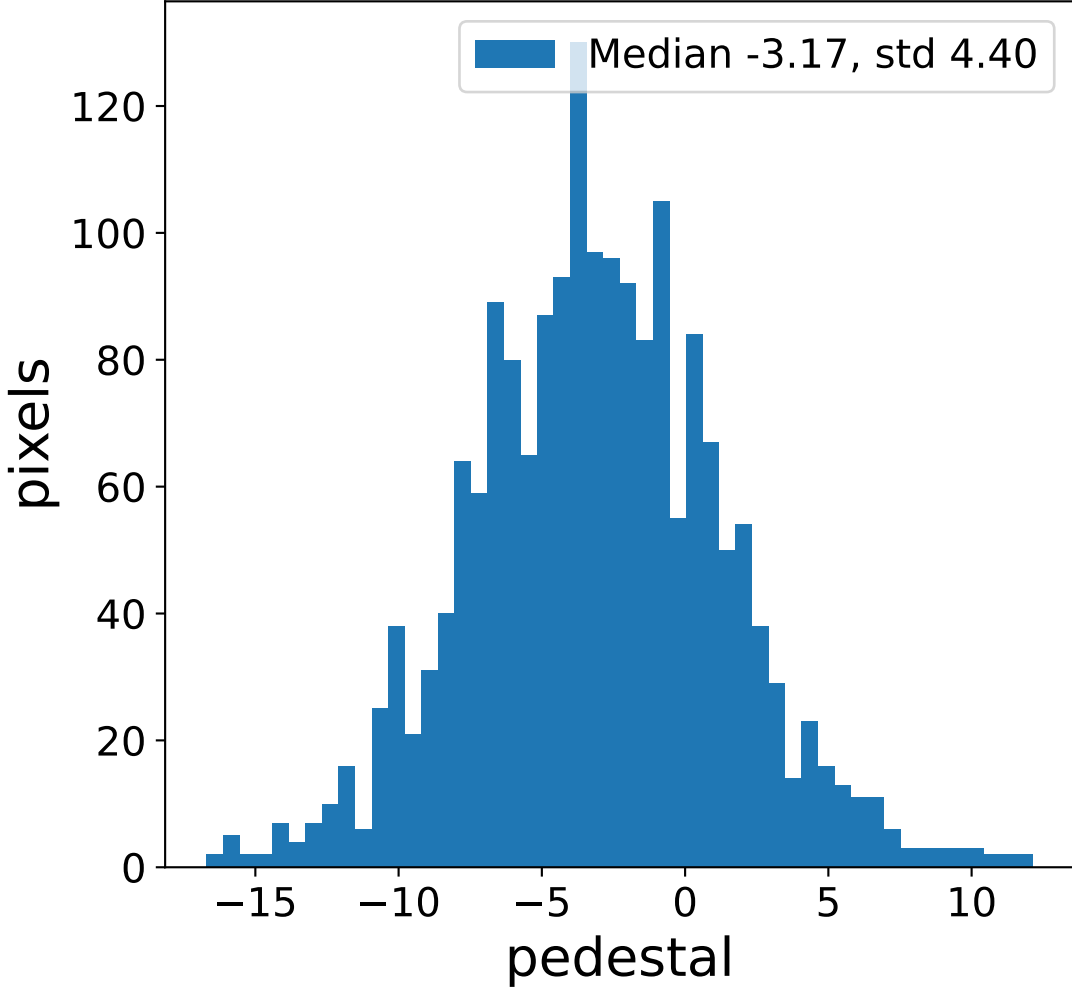

Run 7552

Run 7552

Run 7552 channel: HG

FF sample of 10000 events

pedestal sample of 10000 events

flat-fielded gain [ADC/pe]

Run 7552 channel: LG

FF sample of 10000 events

pedestal sample of 10000 events

flat-fielded gain [ADC/pe]