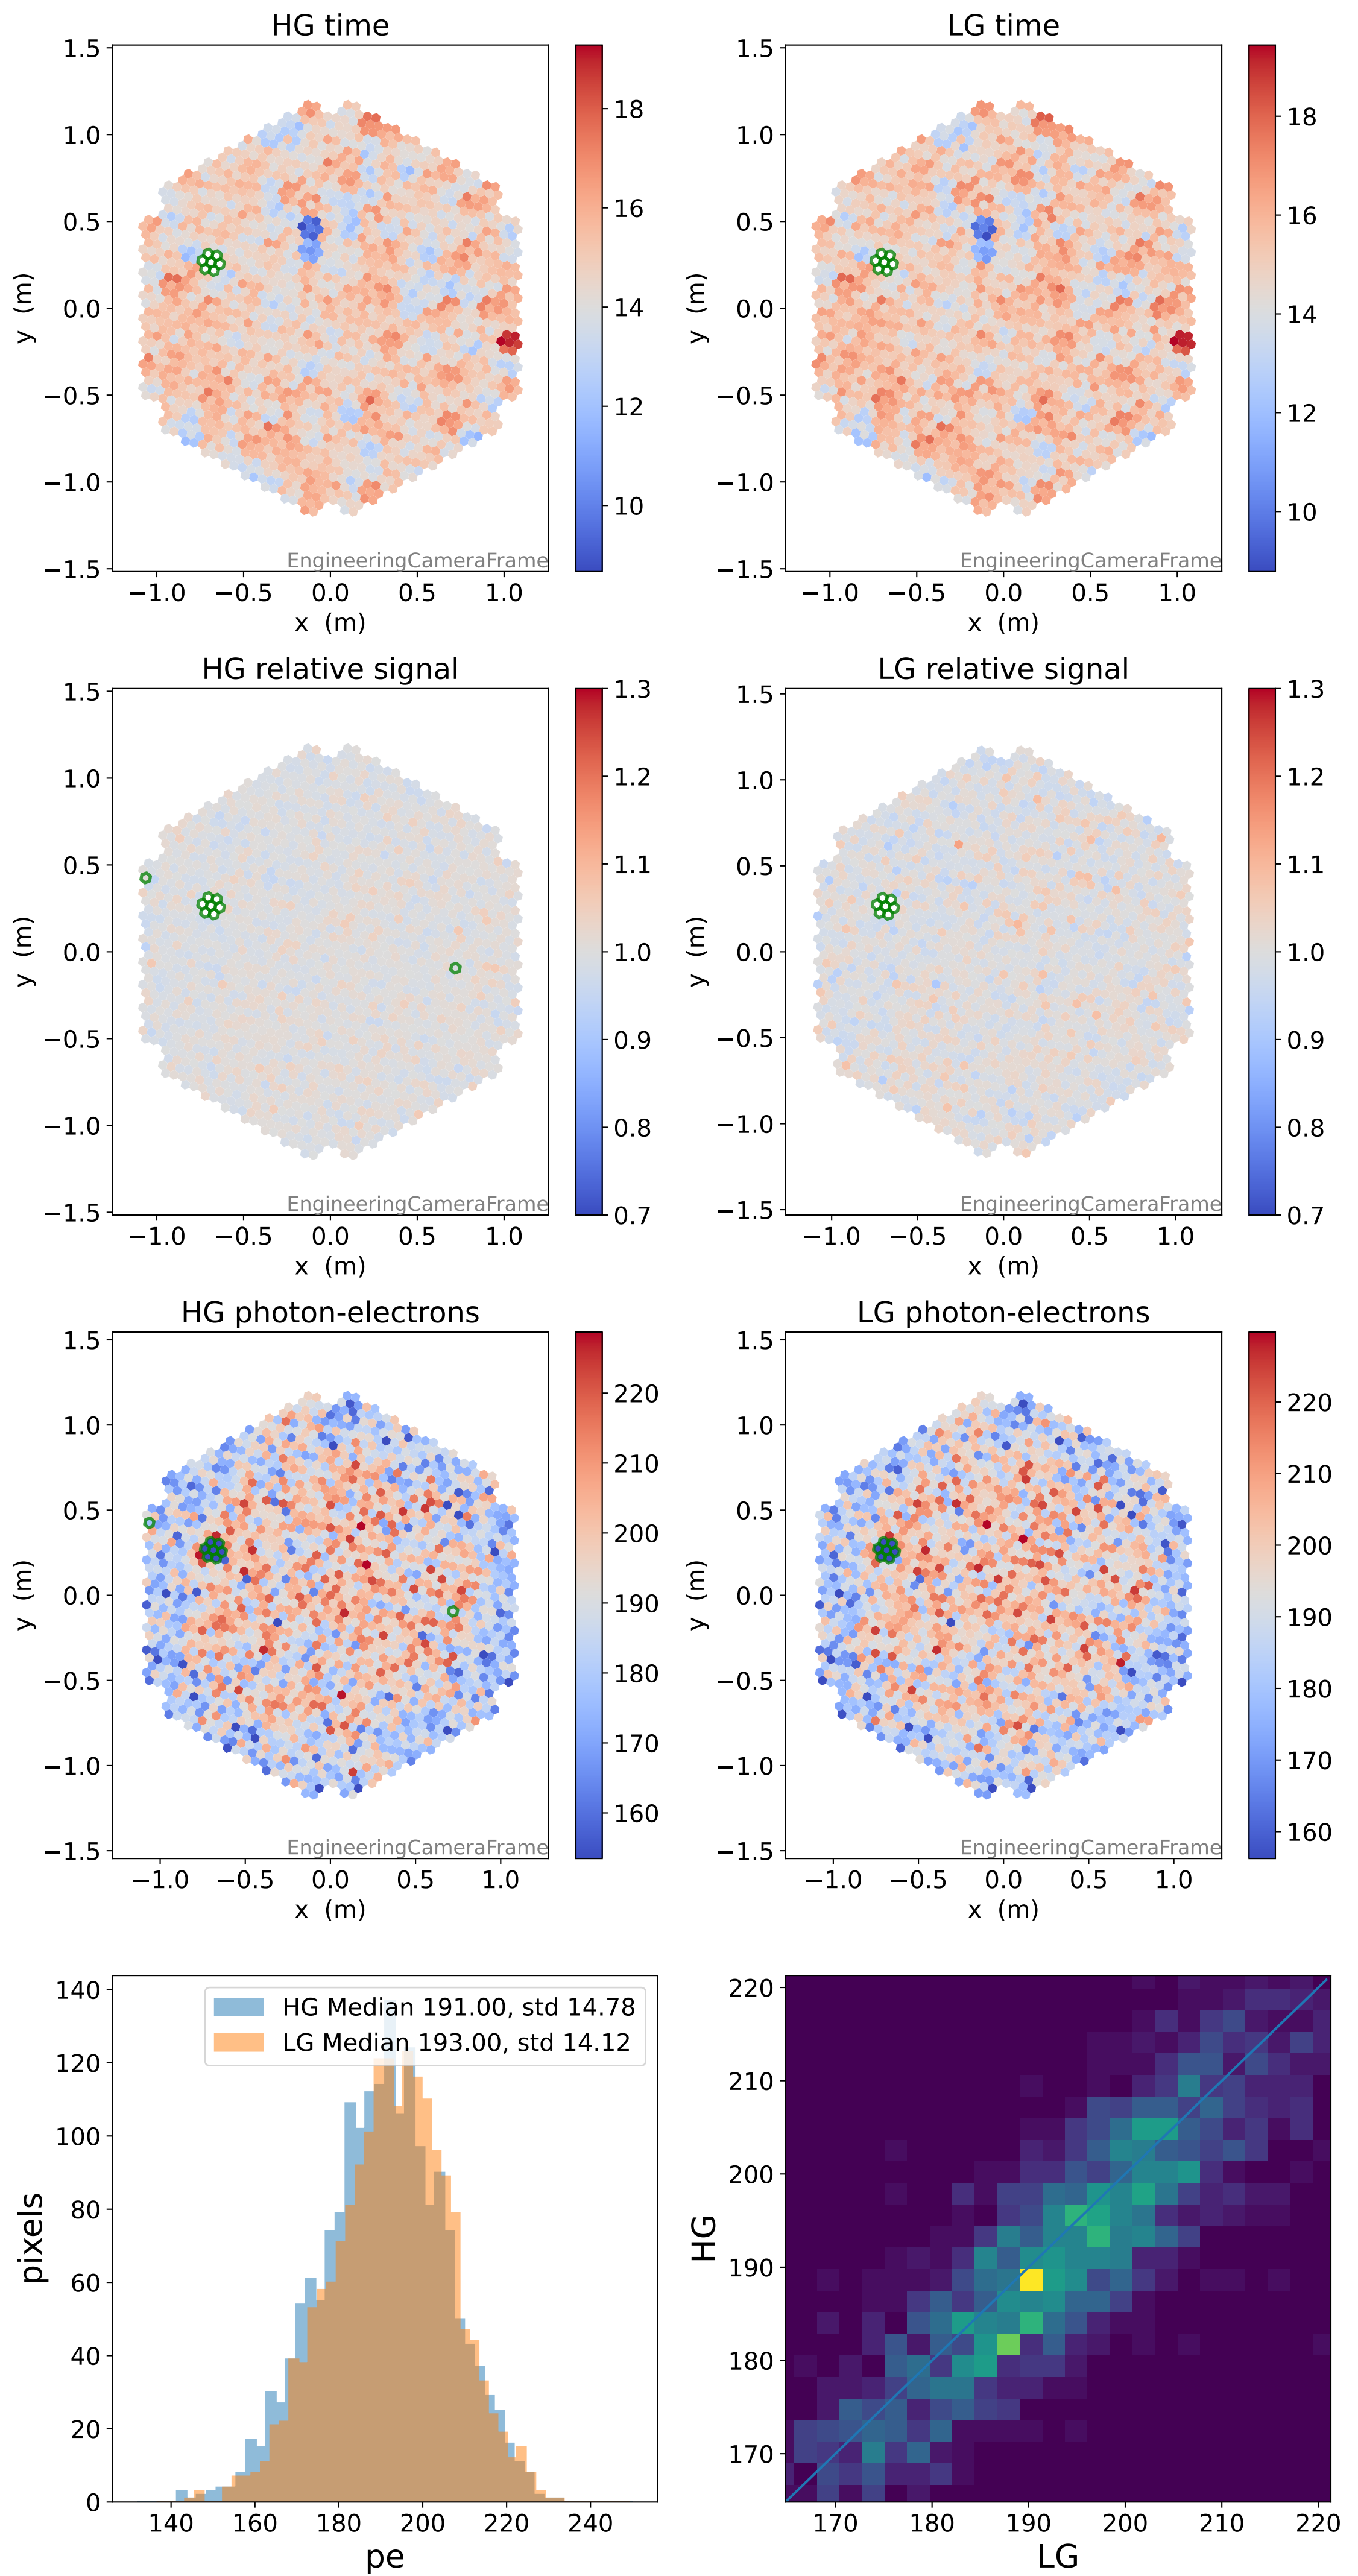

Run 7552

Run 7552

Run 7552 channel: HG

FF sample of 10000 events

pedestal sample of 10000 events

flat-fielded gain [ADC/pe]

Run 7552 channel: LG

FF sample of 10000 events

pedestal sample of 10000 events

flat-fielded gain [ADC/pe]