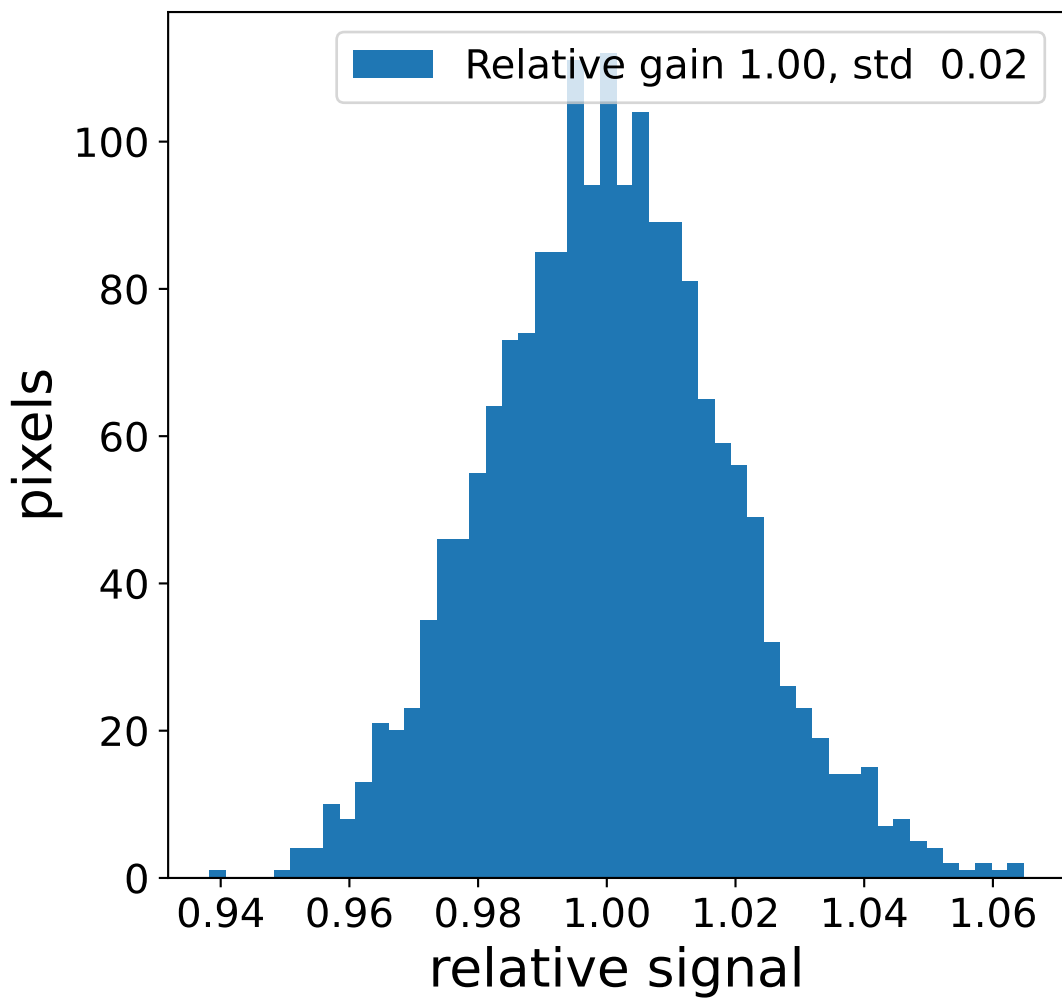

Run 7552

Run 7552

Run 7552 channel: HG

FF sample of 10000 events

pedestal sample of 10000 events

flat-fielded gain [ADC/pe]

Run 7552 channel: LG

FF sample of 10000 events

pedestal sample of 10000 events

flat-fielded gain [ADC/pe]