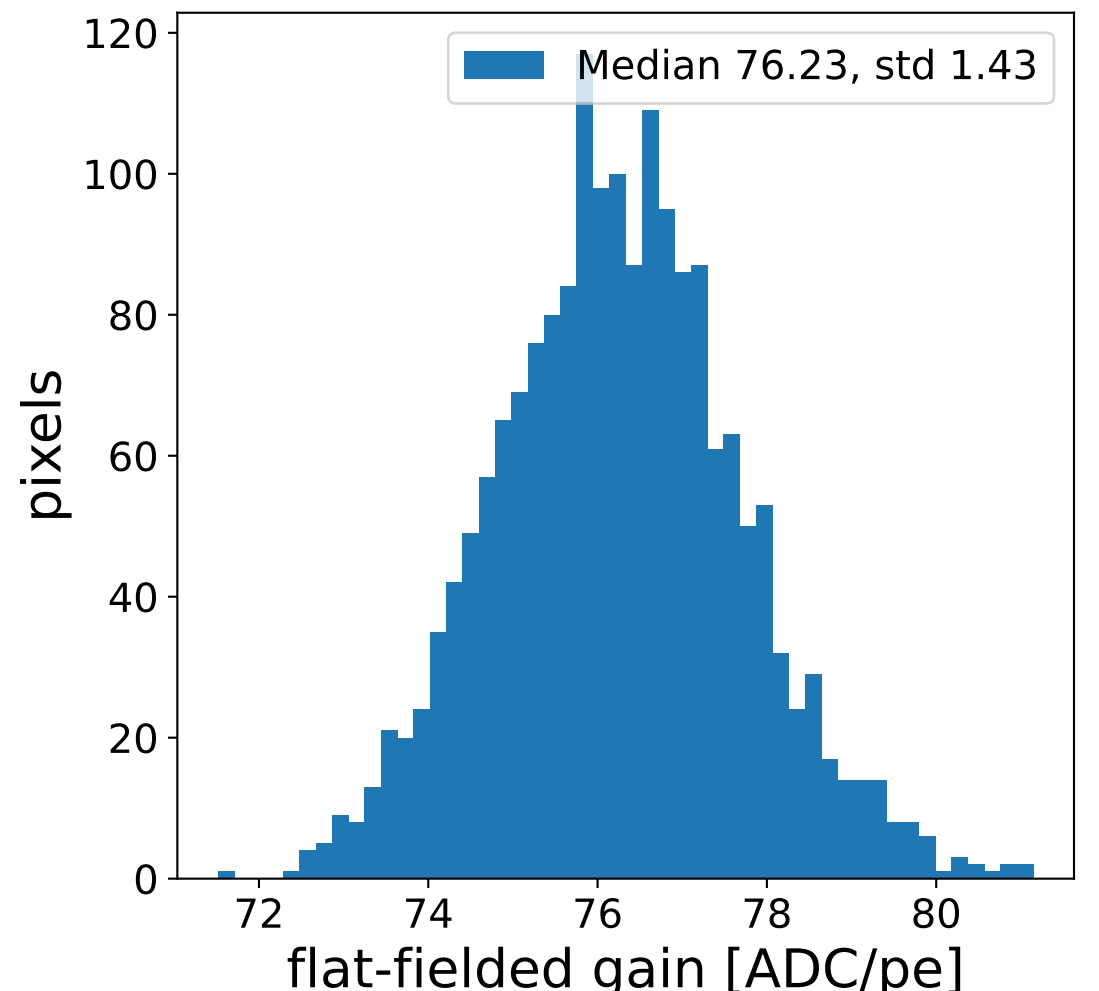

Run 7552

Run 7552

Run 7552 channel: HG

FF sample of 10000 events

pedestal sample of 10000 events

flat-fielded gain [ADC/pe]

Run 7552 channel: LG

FF sample of 10000 events

pedestal sample of 10000 events

flat-fielded gain [ADC/pe]