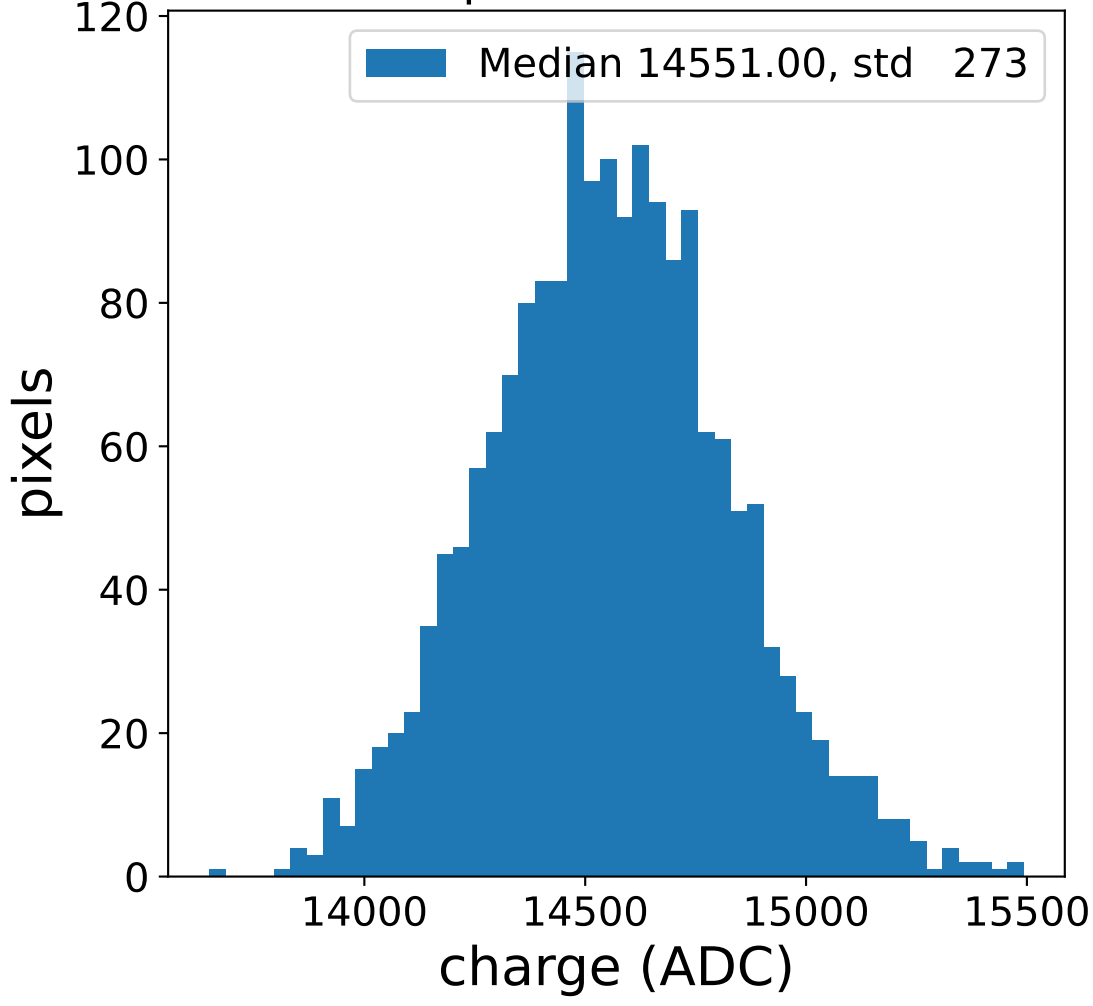

Run 7552

Run 7552

Run 7552 channel: HG

FF sample of 10000 events

pedestal sample of 10000 events

flat-fielded gain [ADC/pe]

Run 7552 channel: LG

FF sample of 10000 events

pedestal sample of 10000 events

flat-fielded gain [ADC/pe]