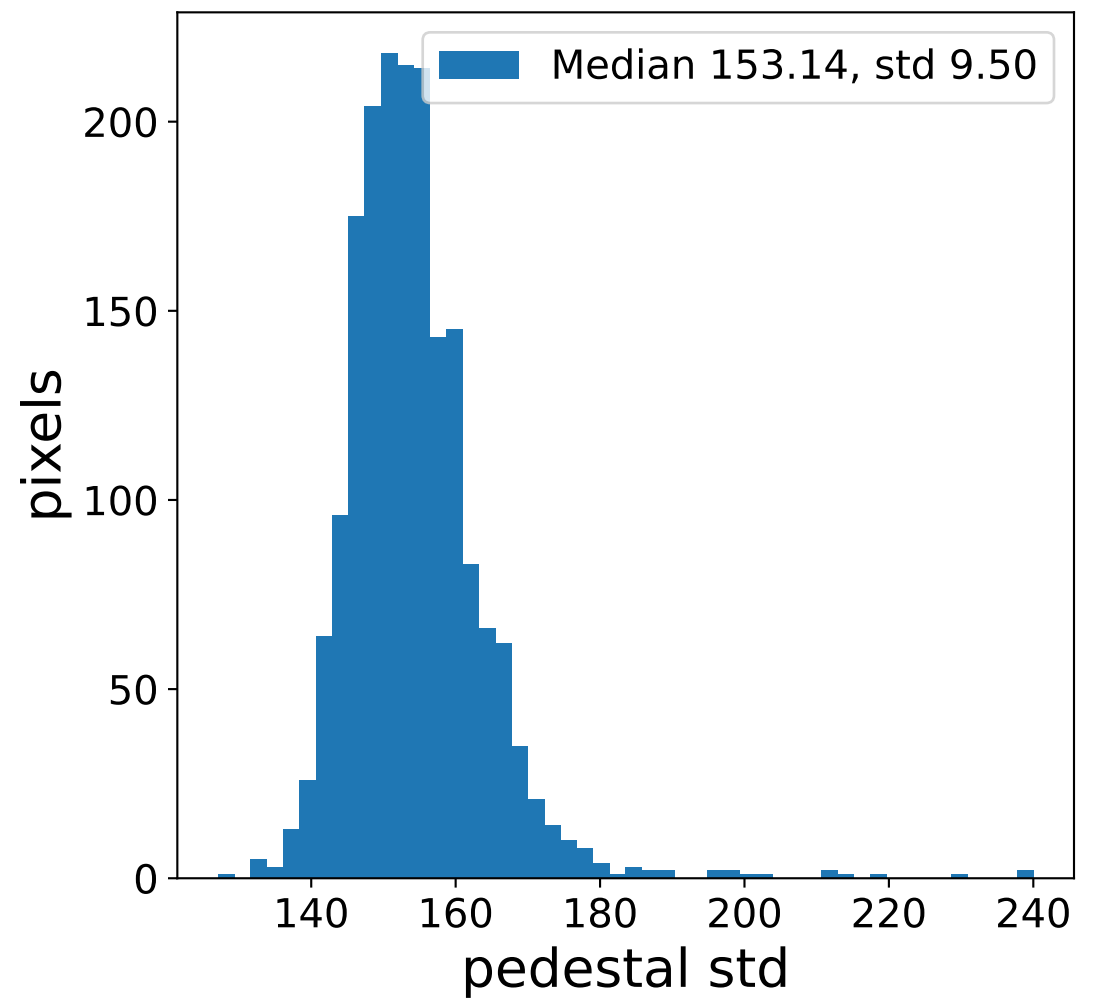

Run 7552

Run 7552

Run 7552 channel: HG

FF sample of 10000 events

pedestal sample of 10000 events

flat-fielded gain [ADC/pe]

Run 7552 channel: LG

FF sample of 10000 events

pedestal sample of 10000 events

flat-fielded gain [ADC/pe]