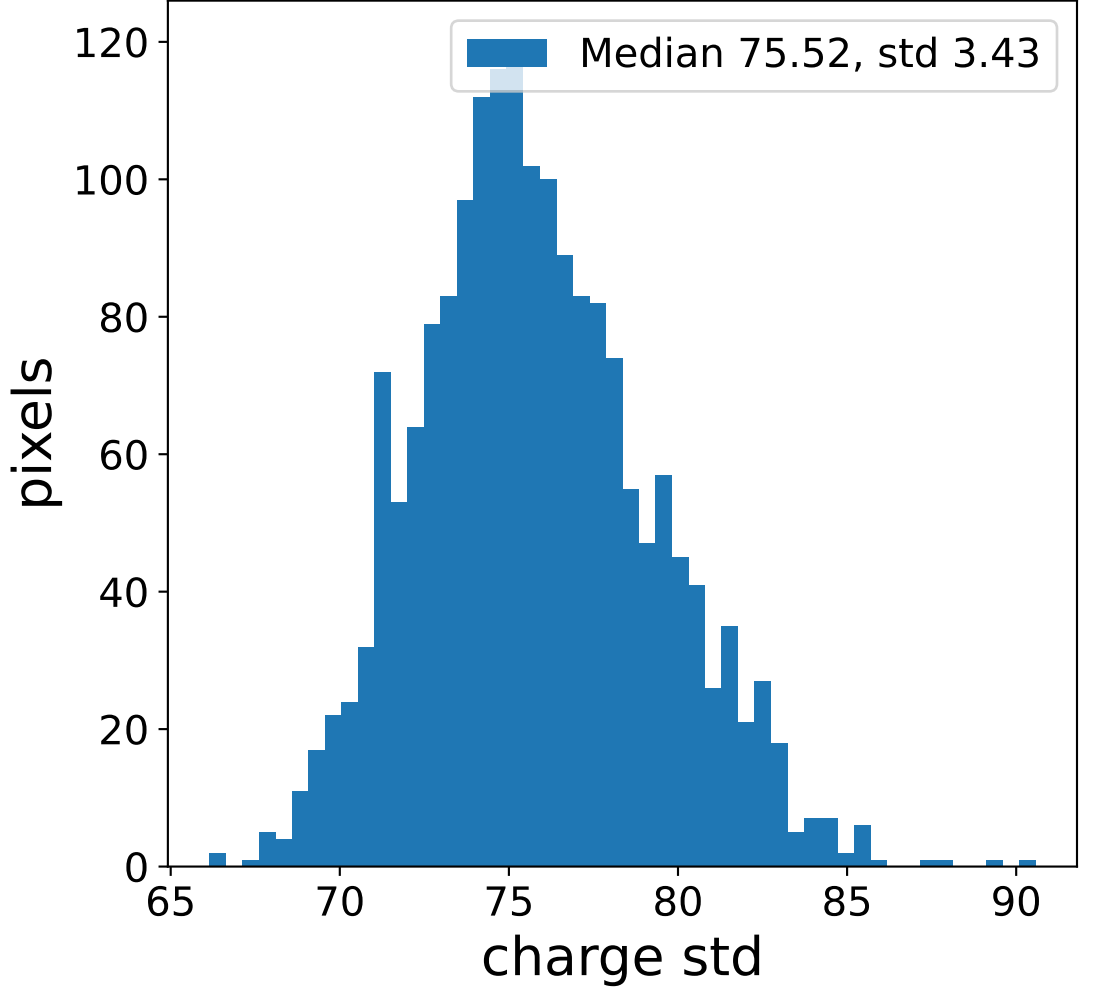

Run 7552

Run 7552

Run 7552 channel: HG

FF sample of 10000 events

pedestal sample of 10000 events

flat-fielded gain [ADC/pe]

Run 7552 channel: LG

FF sample of 10000 events

pedestal sample of 10000 events

flat-fielded gain [ADC/pe]