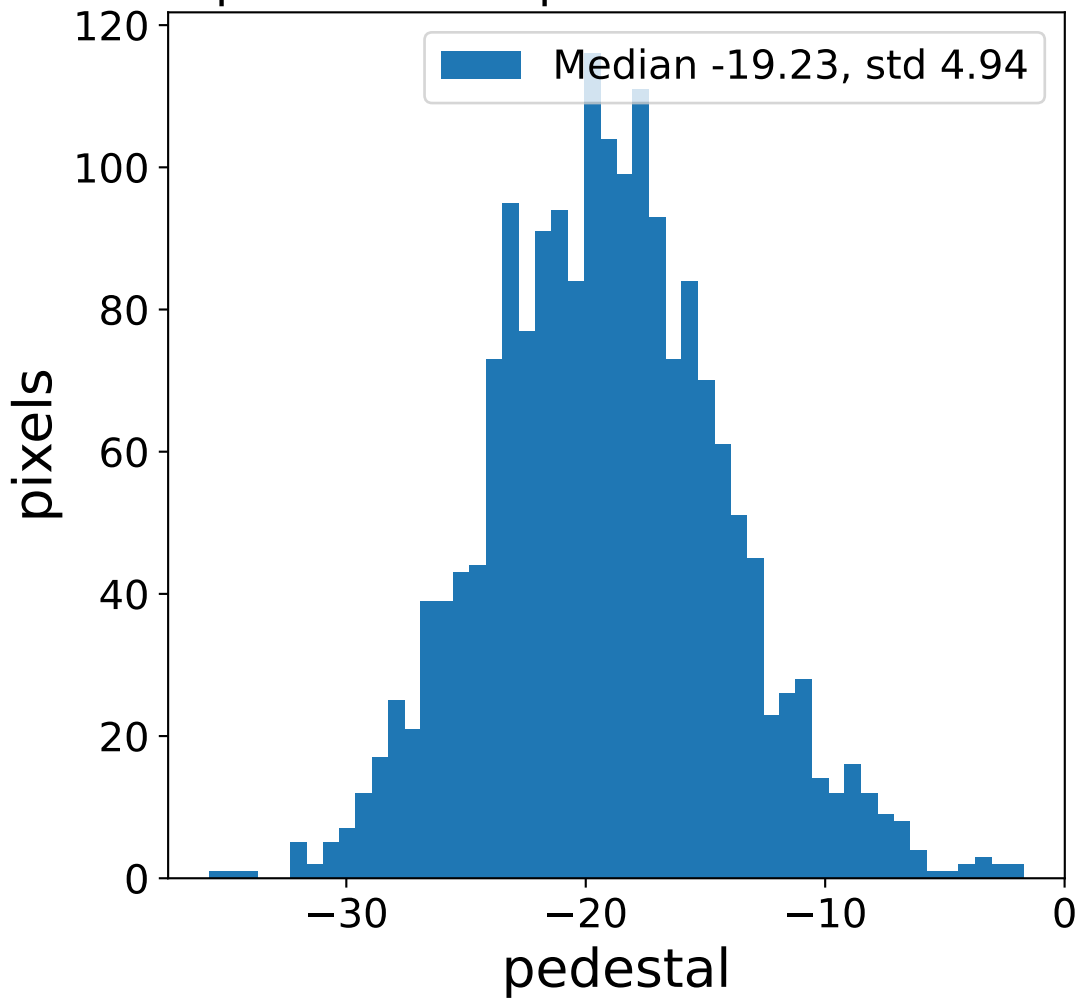

Run 7552

Run 7552

Run 7552 channel: HG

FF sample of 10000 events

pedestal sample of 10000 events

flat-fielded gain [ADC/pe]

Run 7552 channel: LG

FF sample of 10000 events

pedestal sample of 10000 events

flat-fielded gain [ADC/pe]