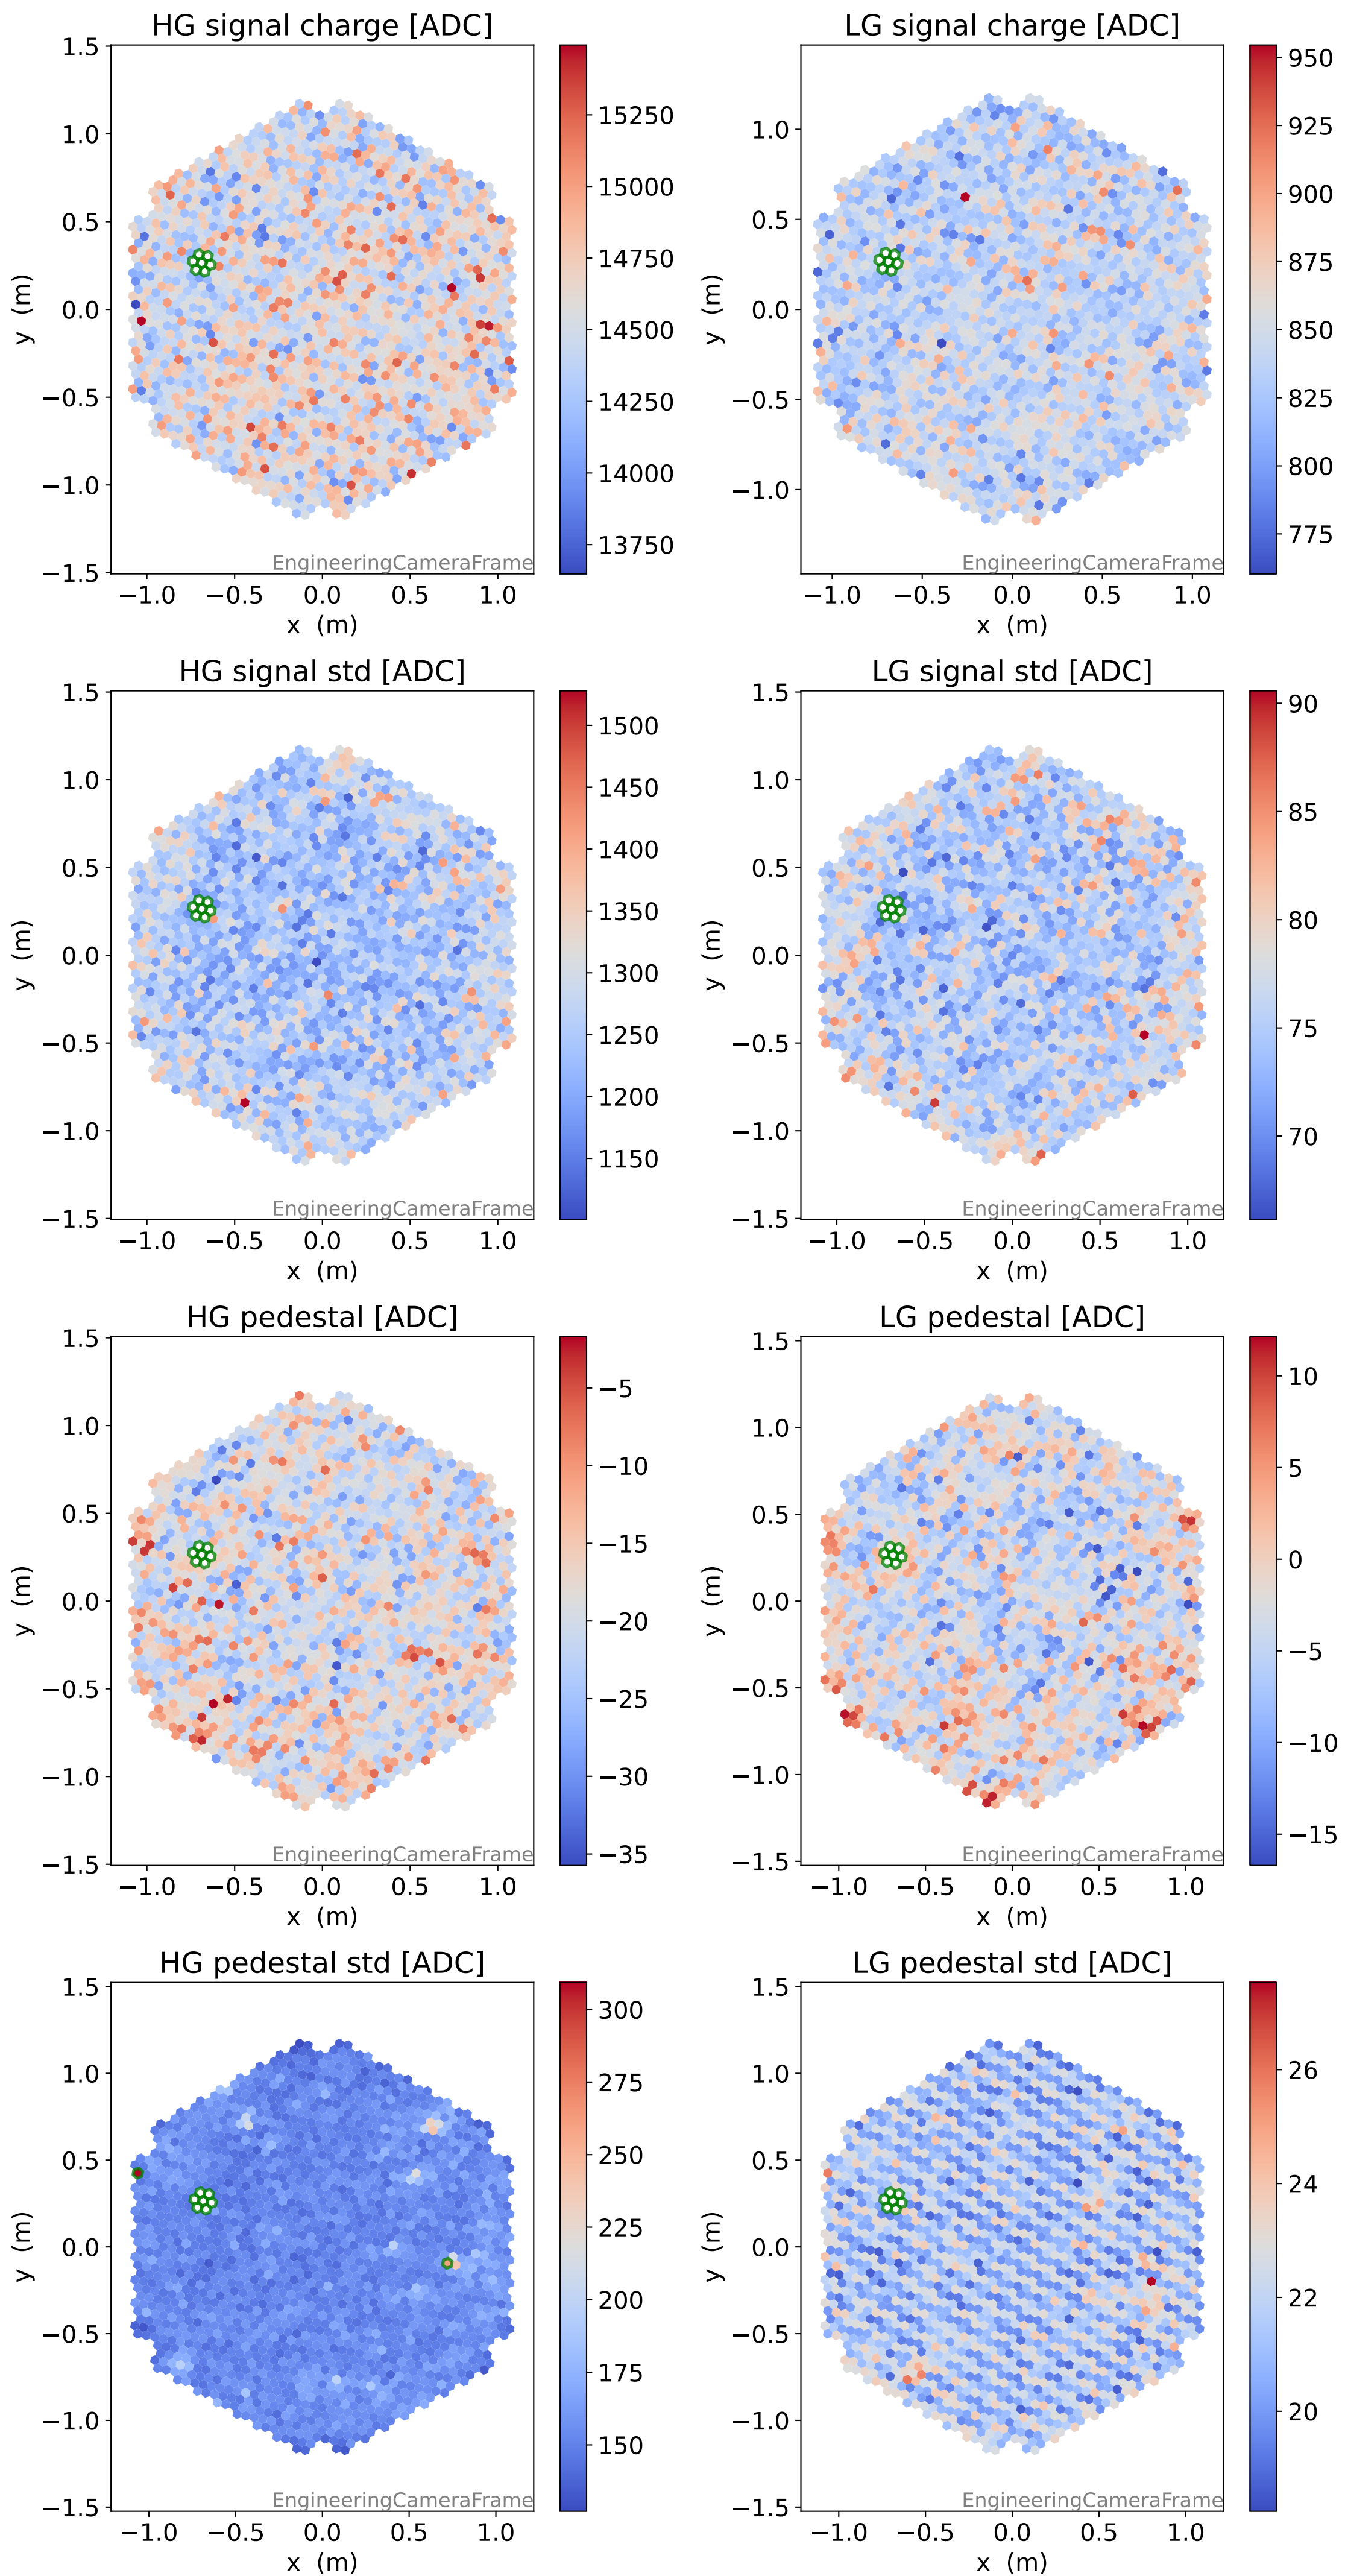

Run 7552

Run 7552

Run 7552 channel: HG

FF sample of 10000 events

pedestal sample of 10000 events

flat-fielded gain [ADC/pe]

Run 7552 channel: LG

FF sample of 10000 events

pedestal sample of 10000 events

flat-fielded gain [ADC/pe]