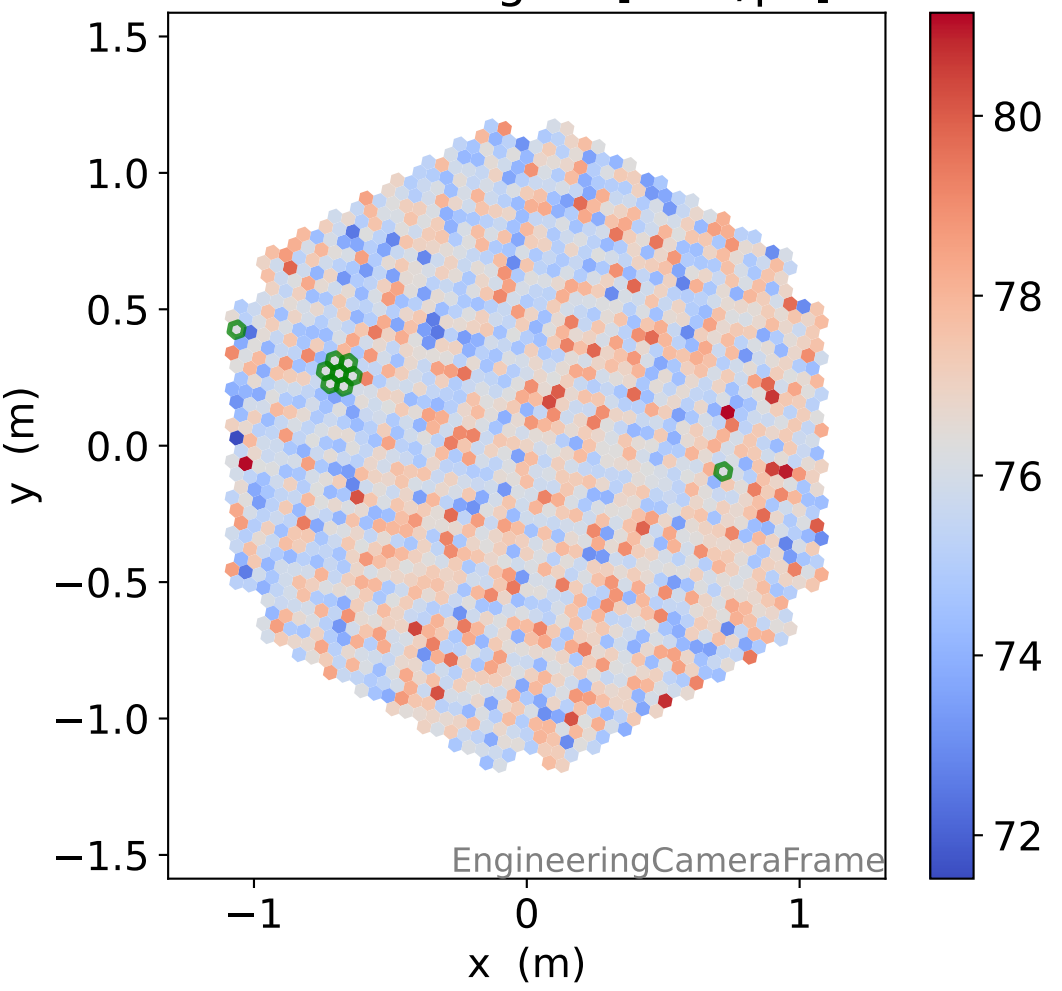

Run 7552

Run 7552

Run 7552 channel: HG

FF sample of 10000 events

pedestal sample of 10000 events

flat-fielded gain [ADC/pe]

Run 7552 channel: LG

FF sample of 10000 events

pedestal sample of 10000 events

flat-fielded gain [ADC/pe]