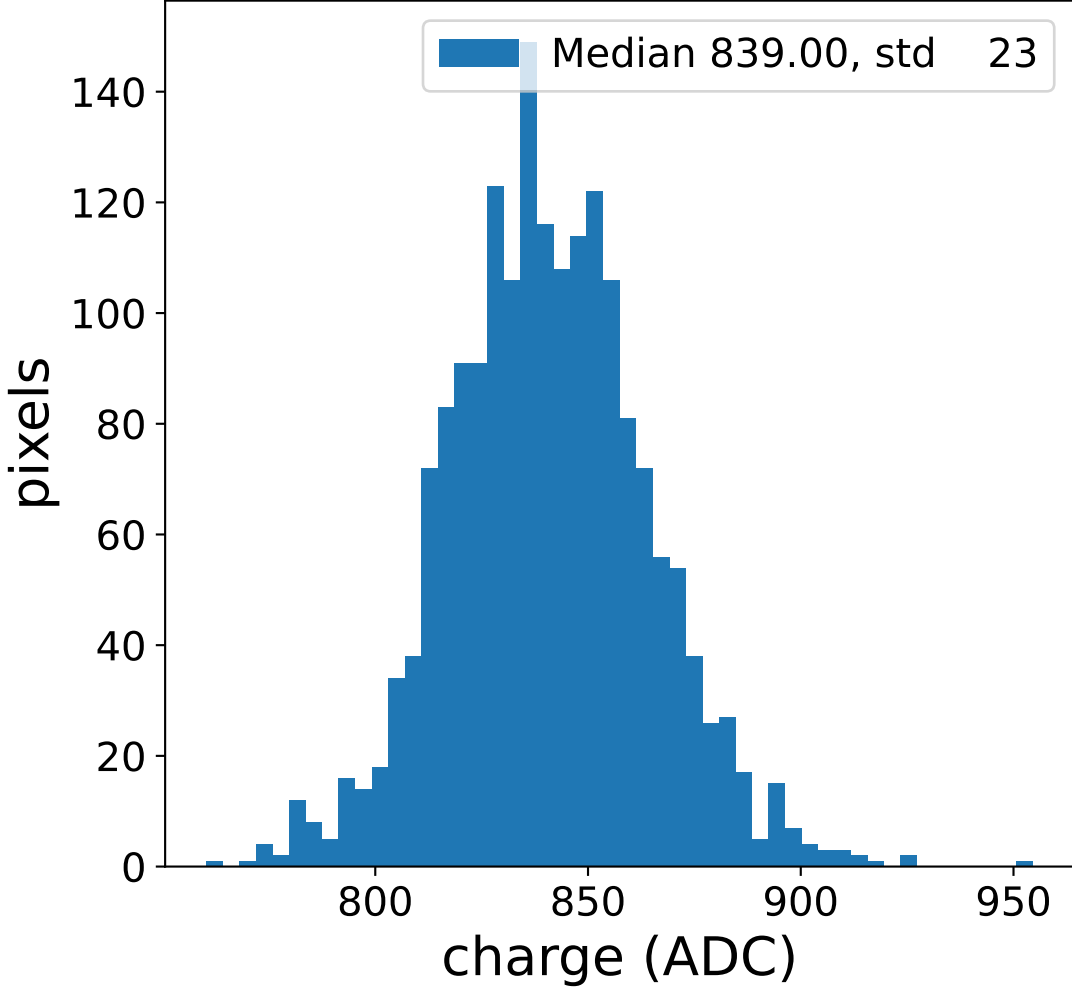

Run 7552

Run 7552

Run 7552 channel: HG

FF sample of 10000 events

pedestal sample of 10000 events

flat-fielded gain [ADC/pe]

Run 7552 channel: LG

FF sample of 10000 events

pedestal sample of 10000 events

flat-fielded gain [ADC/pe]