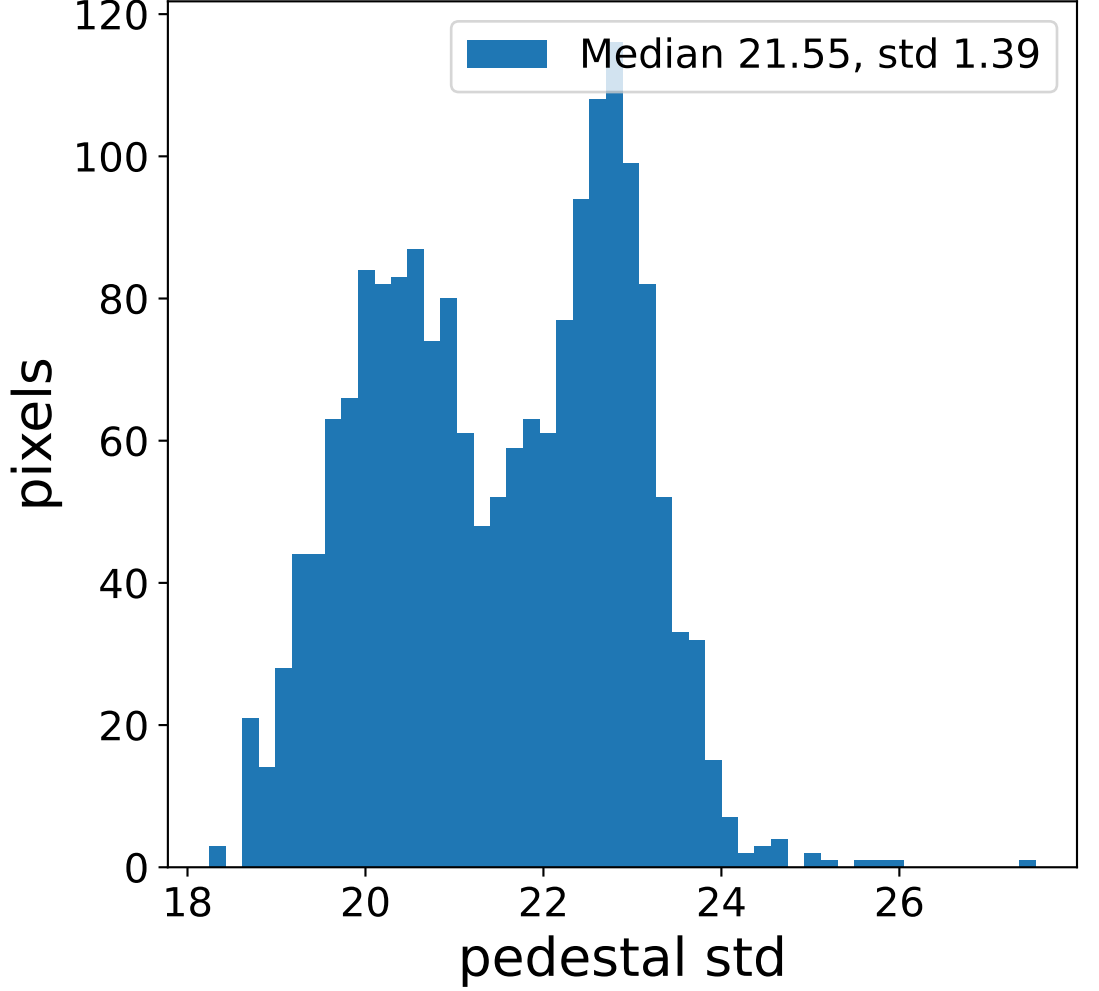

Run 7552

Run 7552

Run 7552 channel: HG

FF sample of 10000 events

pedestal sample of 10000 events

flat-fielded gain [ADC/pe]

Run 7552 channel: LG

FF sample of 10000 events

pedestal sample of 10000 events

flat-fielded gain [ADC/pe]