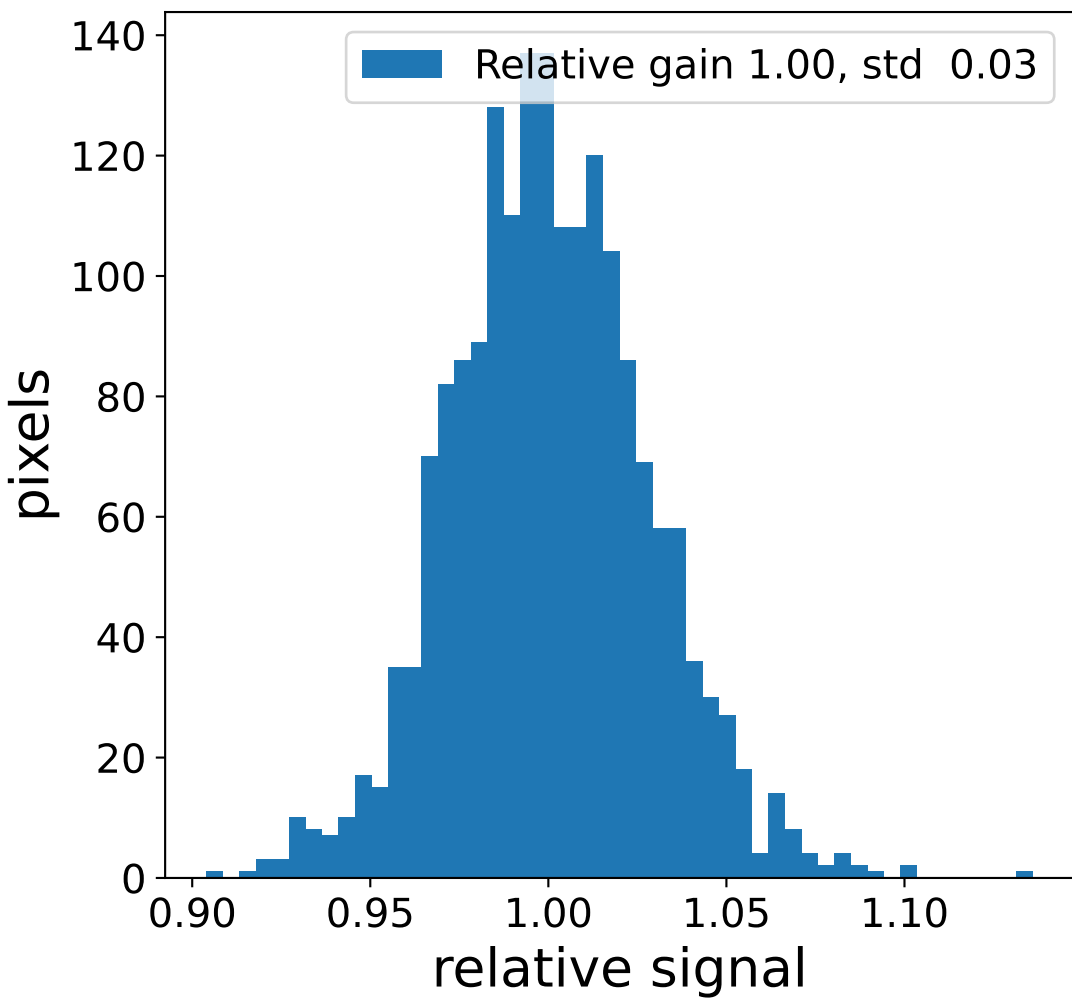

Run 7552

Run 7552

Run 7552 channel: HG

FF sample of 10000 events

pedestal sample of 10000 events

flat-fielded gain [ADC/pe]

Run 7552 channel: LG

FF sample of 10000 events

pedestal sample of 10000 events

flat-fielded gain [ADC/pe]