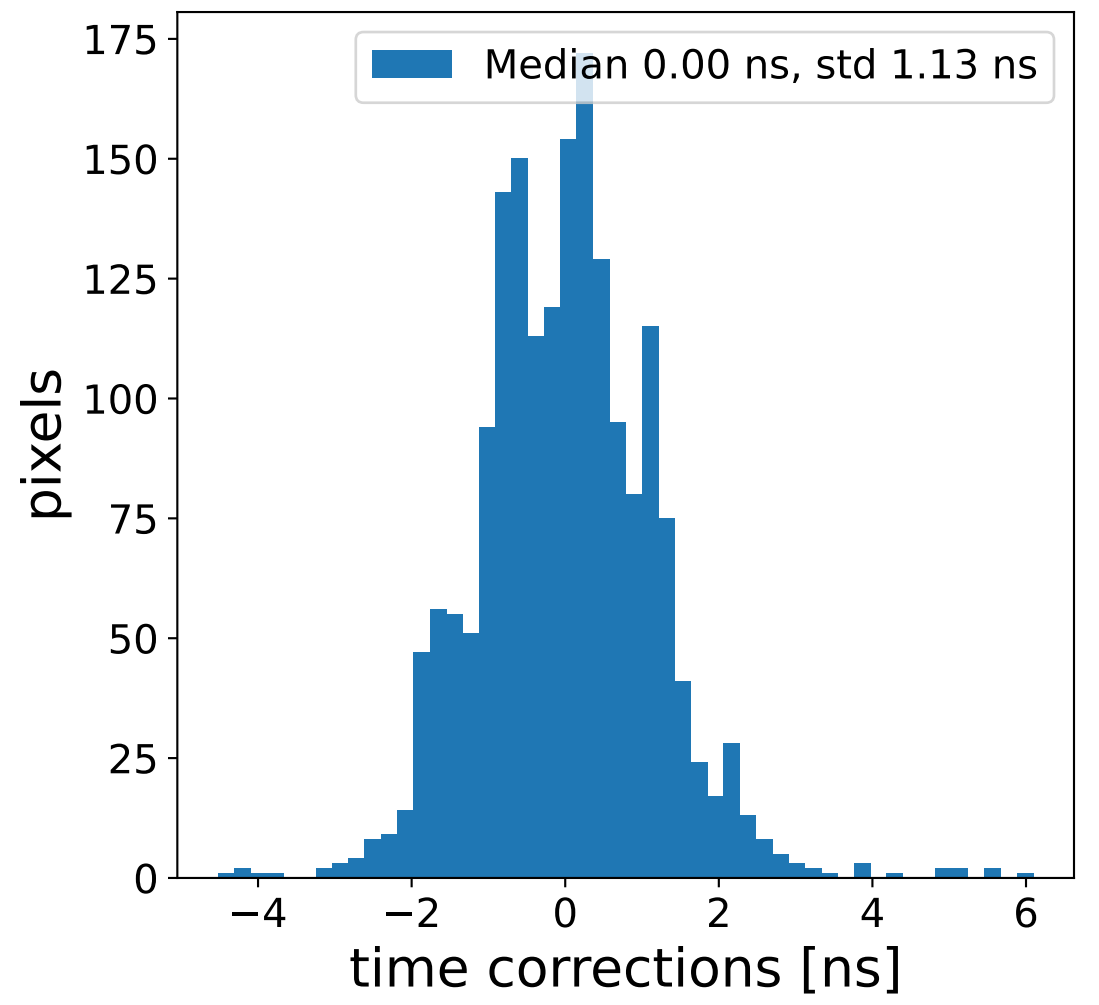

Run 7552

Run 7552

Run 7552 channel: HG

FF sample of 10000 events

pedestal sample of 10000 events

flat-fielded gain [ADC/pe]

Run 7552 channel: LG

FF sample of 10000 events

pedestal sample of 10000 events

flat-fielded gain [ADC/pe]