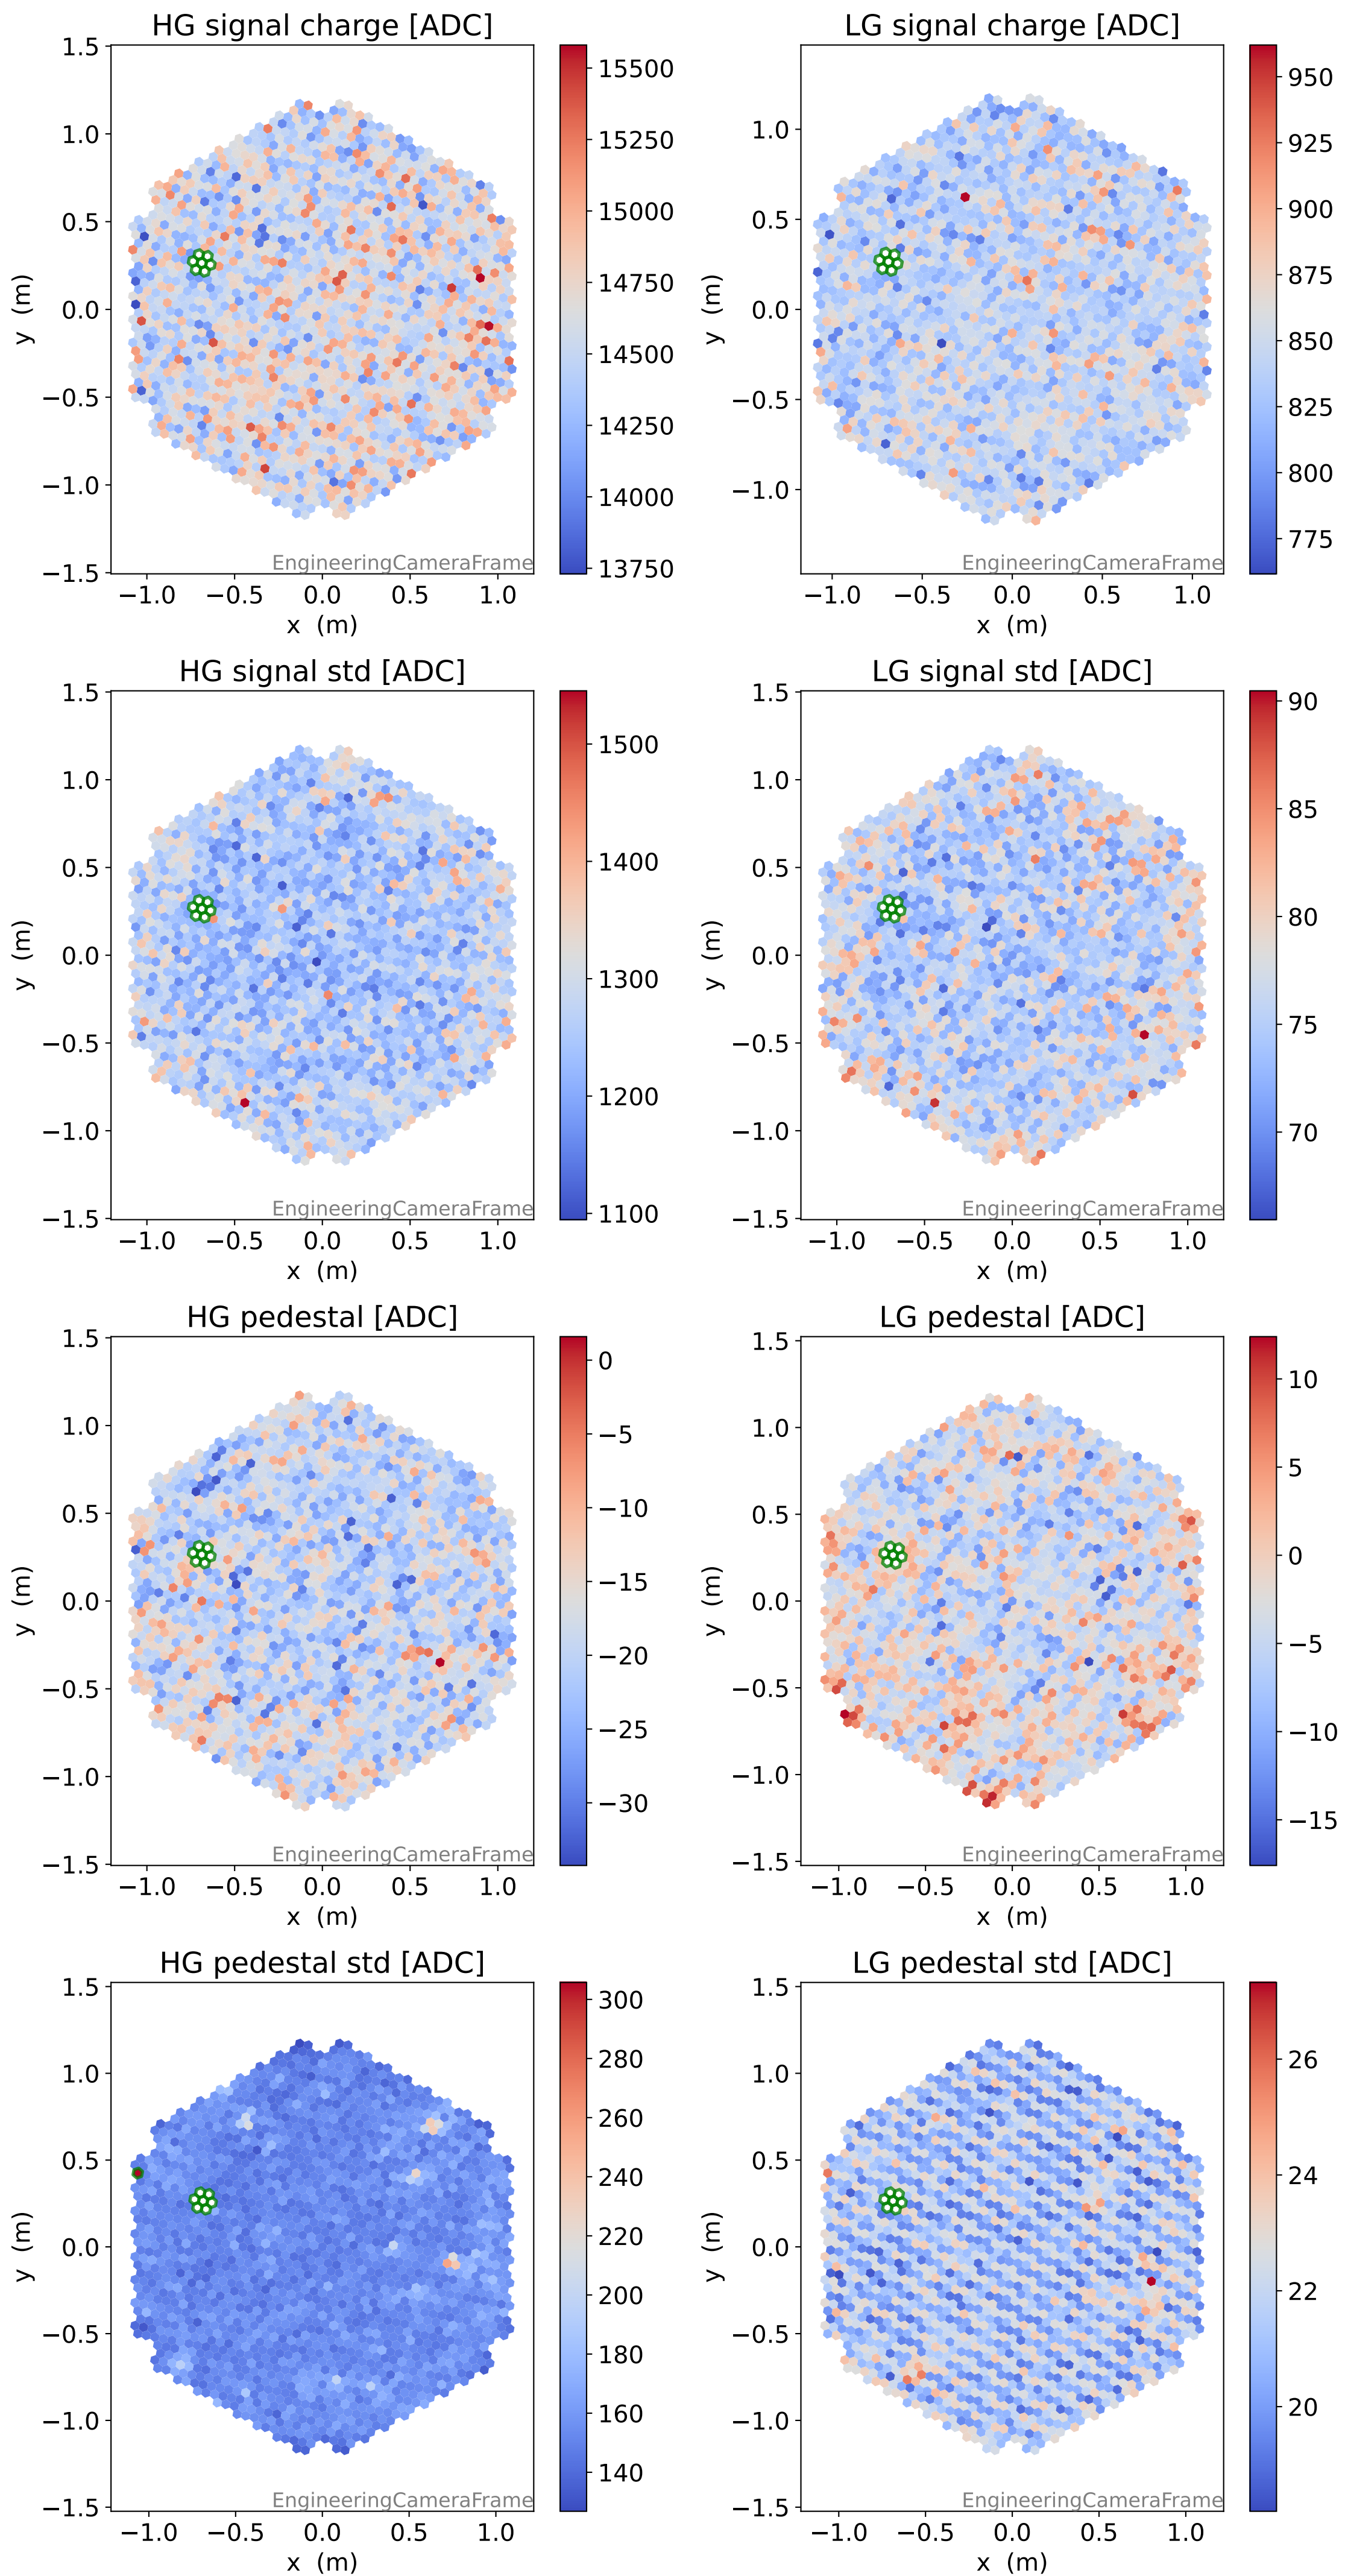

Run 7552

Run 7552

Run 7552 channel: HG

FF sample of 10000 events

pedestal sample of 10000 events

flat-fielded gain [ADC/pe]

Run 7552 channel: LG

FF sample of 10000 events

pedestal sample of 10000 events

flat-fielded gain [ADC/pe]