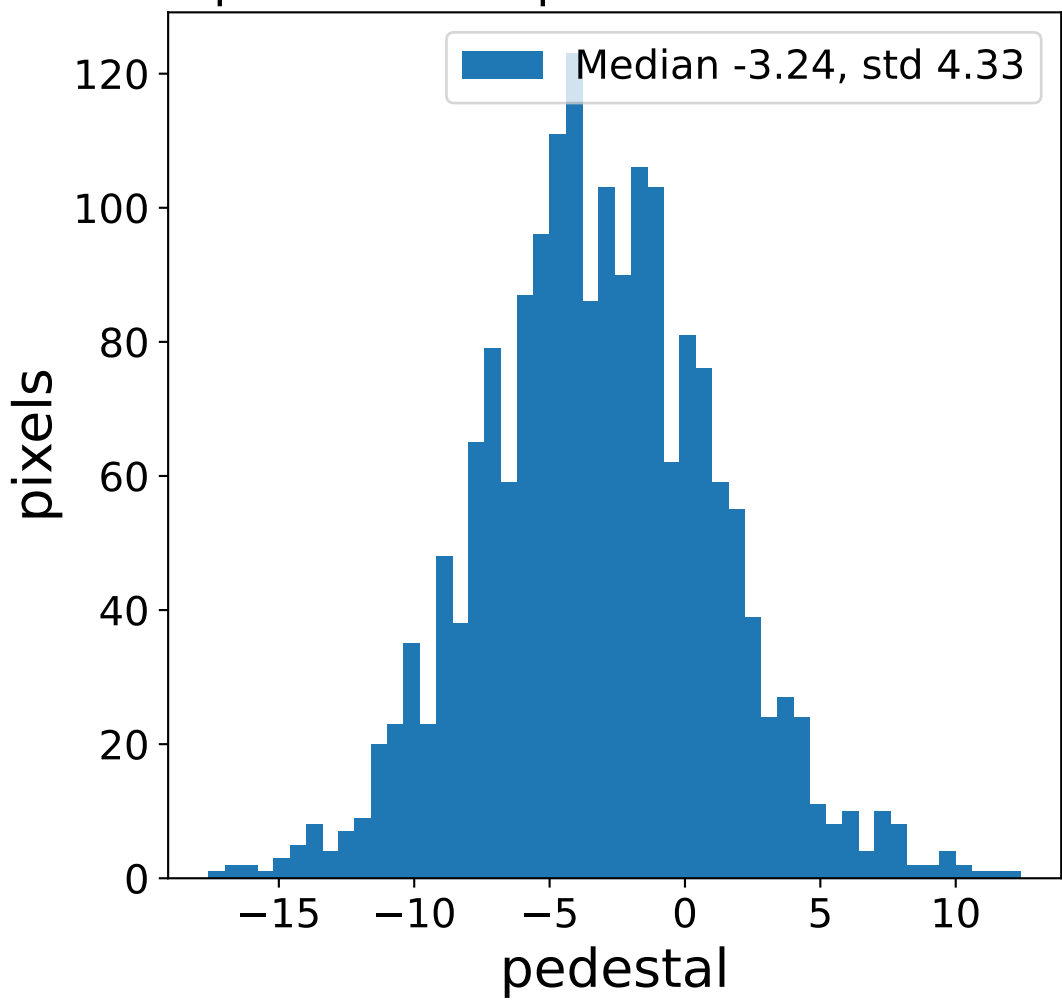

Run 7552

Run 7552

Run 7552 channel: HG

FF sample of 10000 events

pedestal sample of 10000 events

flat-fielded gain [ADC/pe]

Run 7552 channel: LG

FF sample of 10000 events

pedestal sample of 10000 events

flat-fielded gain [ADC/pe]