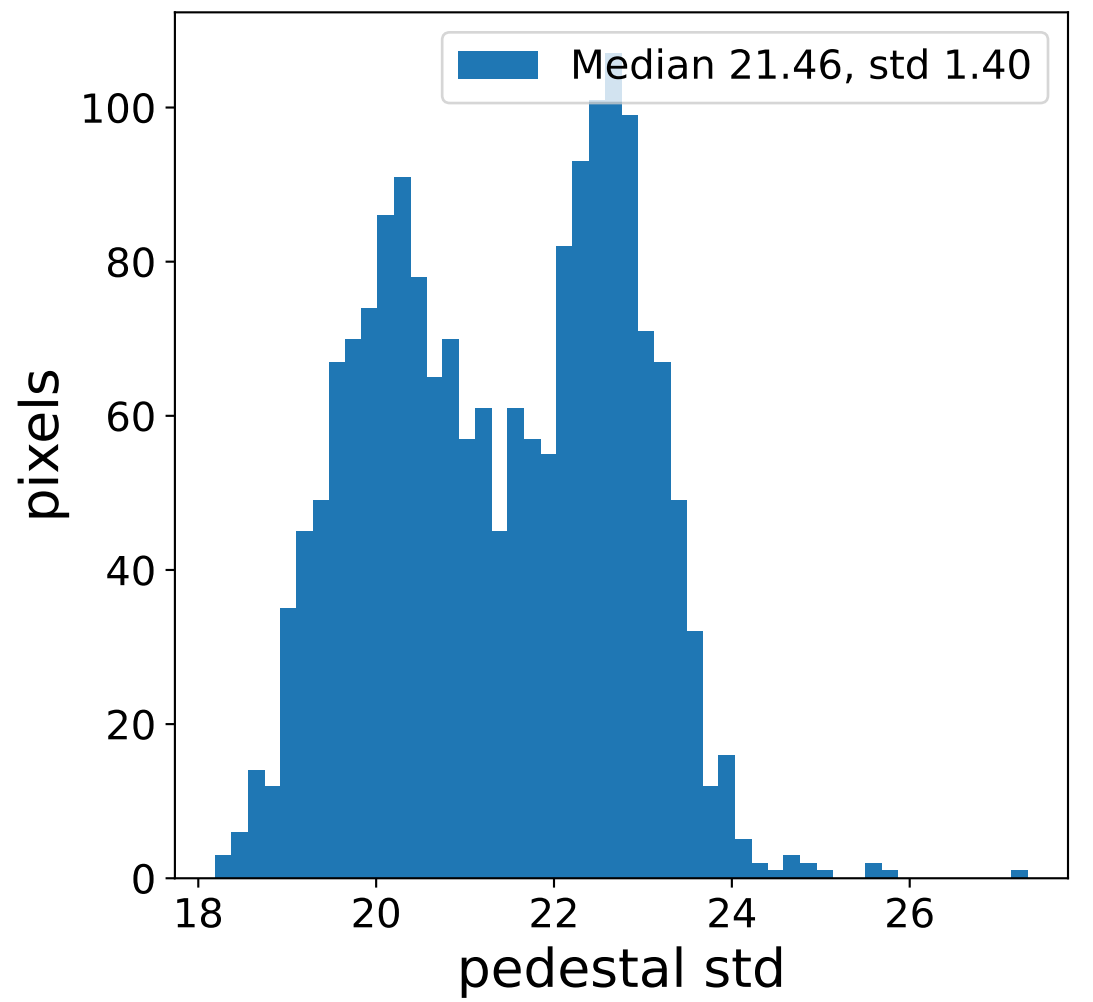

Run 7552

Run 7552

Run 7552 channel: HG

FF sample of 10000 events

pedestal sample of 10000 events

flat-fielded gain [ADC/pe]

Run 7552 channel: LG

FF sample of 10000 events

pedestal sample of 10000 events

flat-fielded gain [ADC/pe]