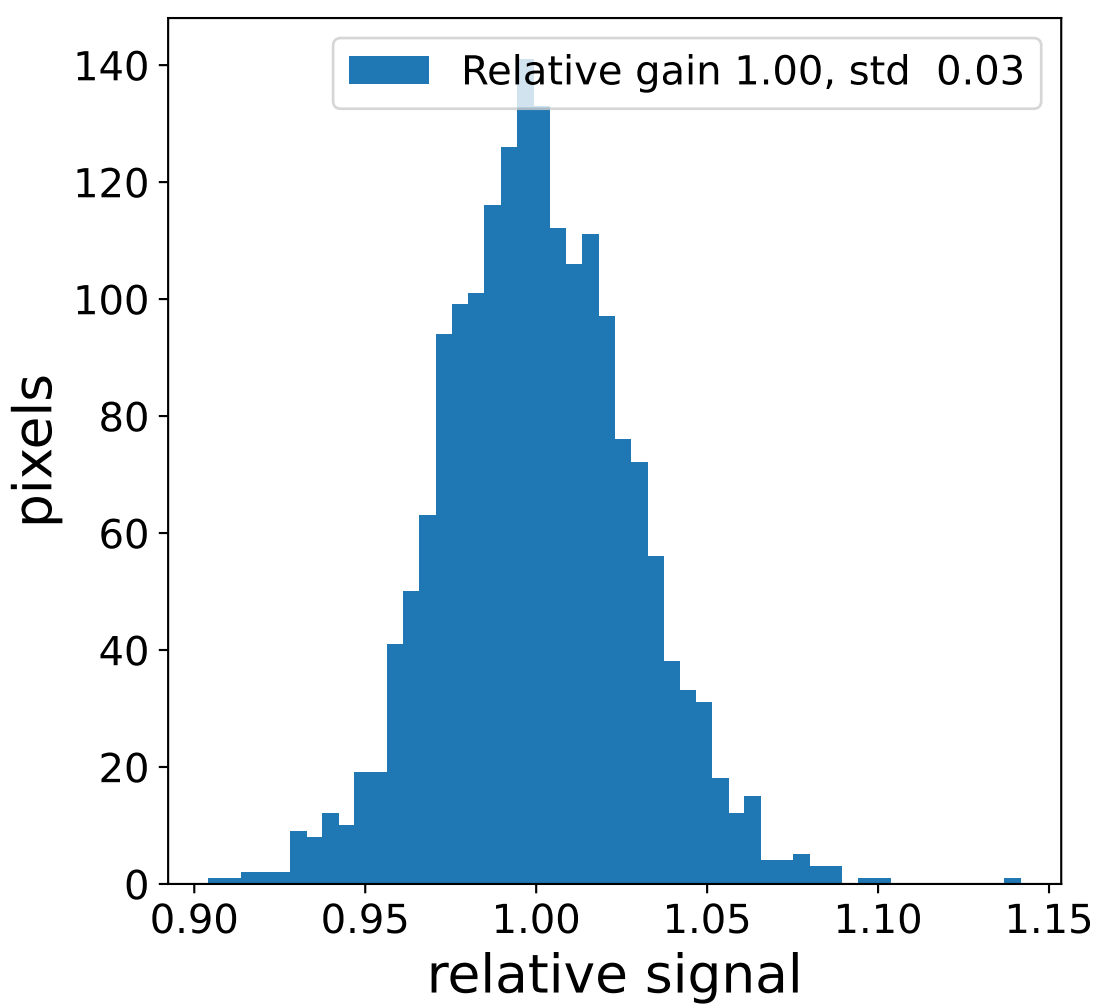

Run 7552

Run 7552

Run 7552 channel: HG

FF sample of 10000 events

pedestal sample of 10000 events

flat-fielded gain [ADC/pe]

Run 7552 channel: LG

FF sample of 10000 events

pedestal sample of 10000 events

flat-fielded gain [ADC/pe]