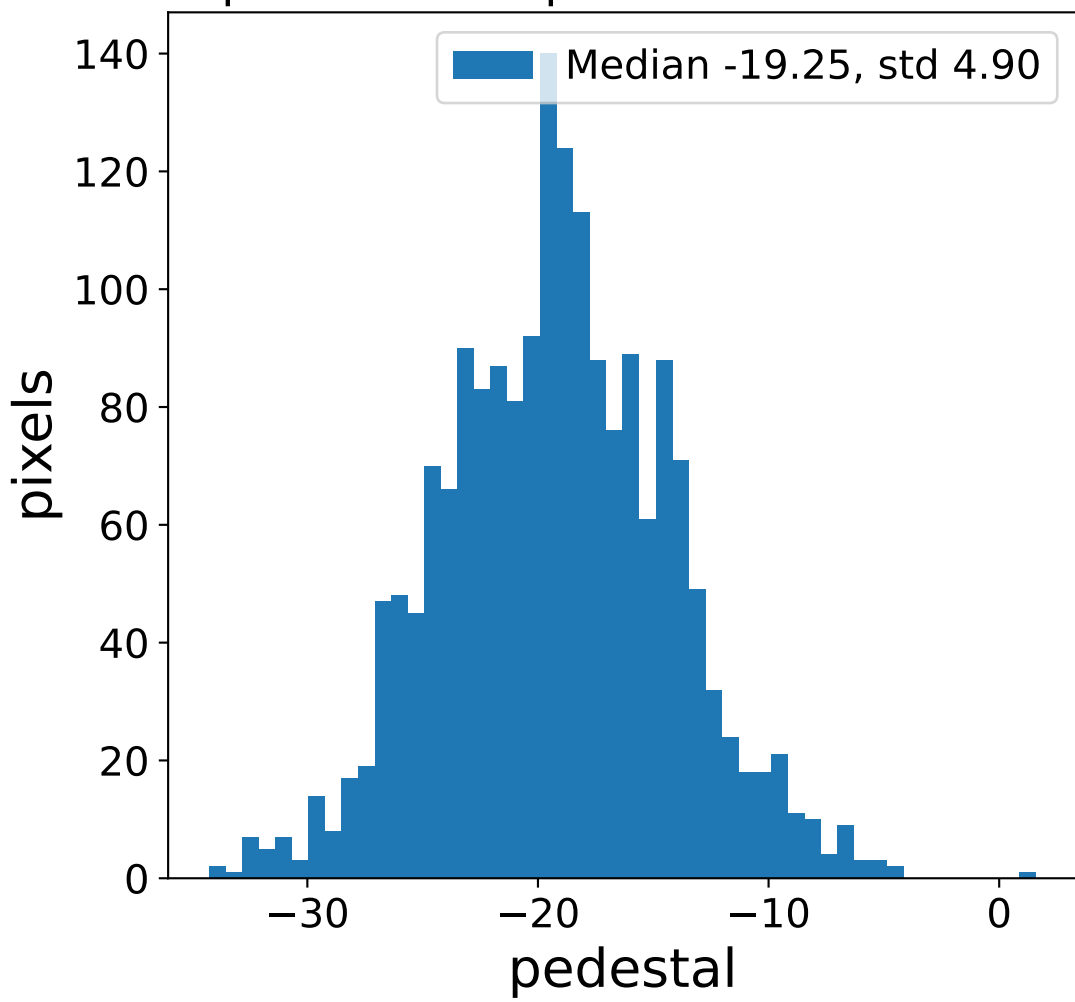

Run 7552

Run 7552

Run 7552 channel: HG

FF sample of 10000 events

pedestal sample of 10000 events

flat-fielded gain [ADC/pe]

Run 7552 channel: LG

FF sample of 10000 events

pedestal sample of 10000 events

flat-fielded gain [ADC/pe]