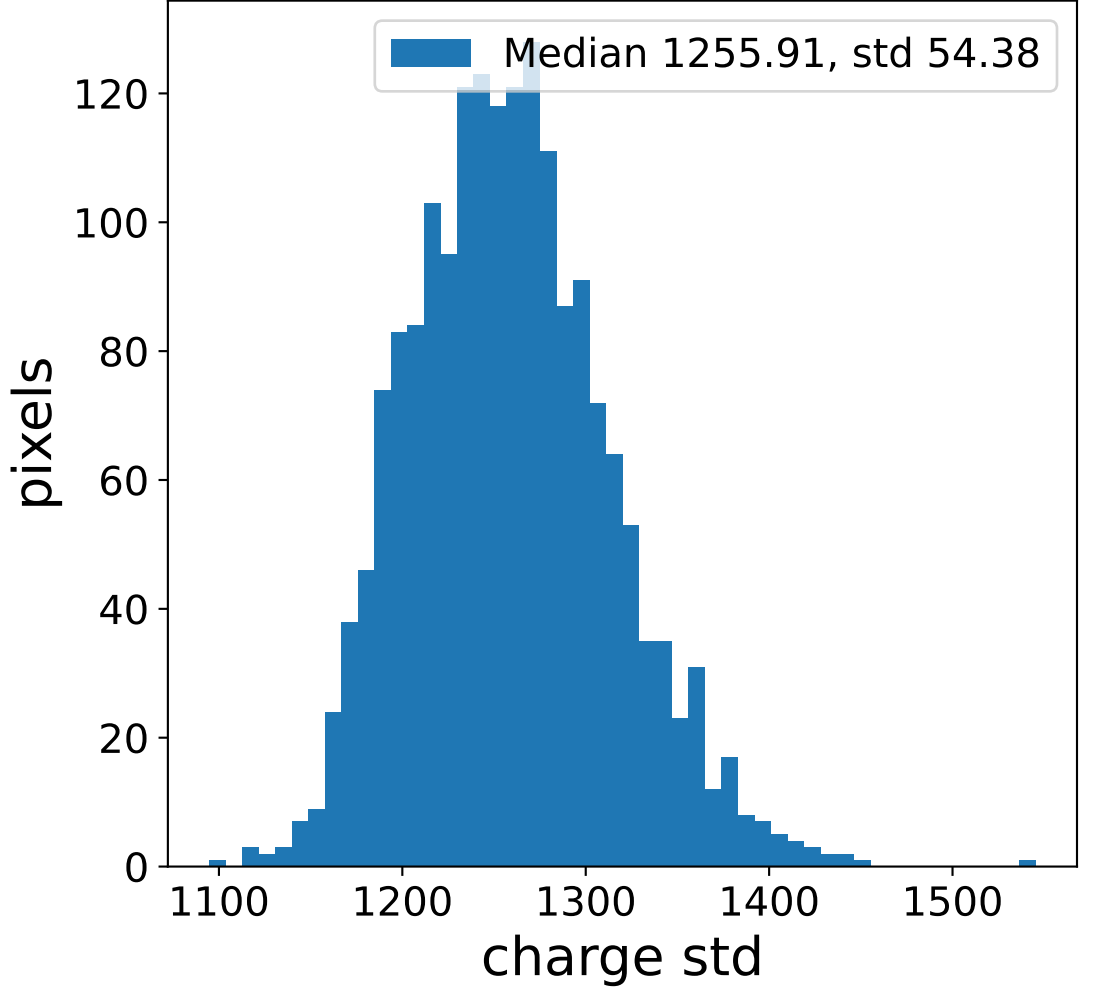

Run 7552

Run 7552

Run 7552 channel: HG

FF sample of 10000 events

pedestal sample of 10000 events

flat-fielded gain [ADC/pe]

Run 7552 channel: LG

FF sample of 10000 events

pedestal sample of 10000 events

flat-fielded gain [ADC/pe]