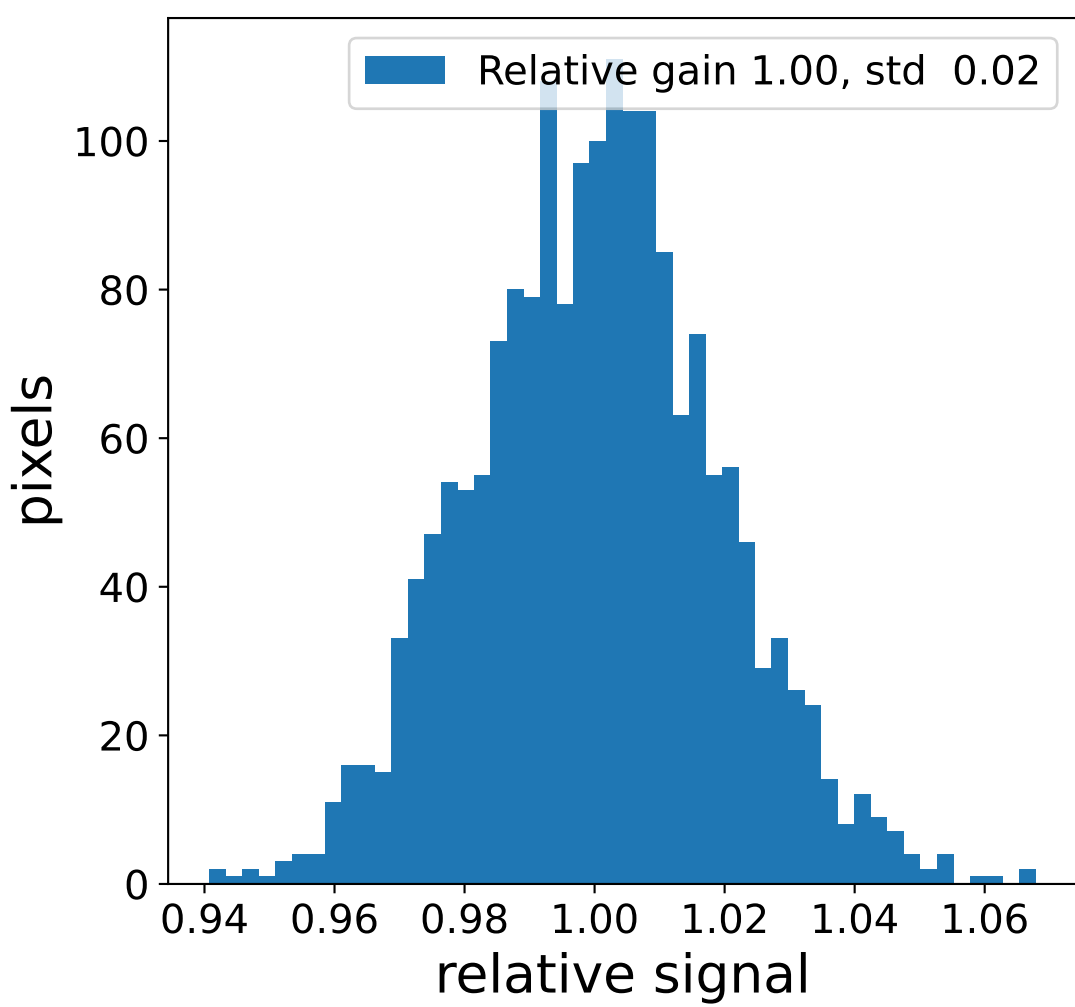

Run 7552

Run 7552

Run 7552 channel: HG

FF sample of 10000 events

pedestal sample of 10000 events

flat-fielded gain [ADC/pe]

Run 7552 channel: LG

FF sample of 10000 events

pedestal sample of 10000 events

flat-fielded gain [ADC/pe]