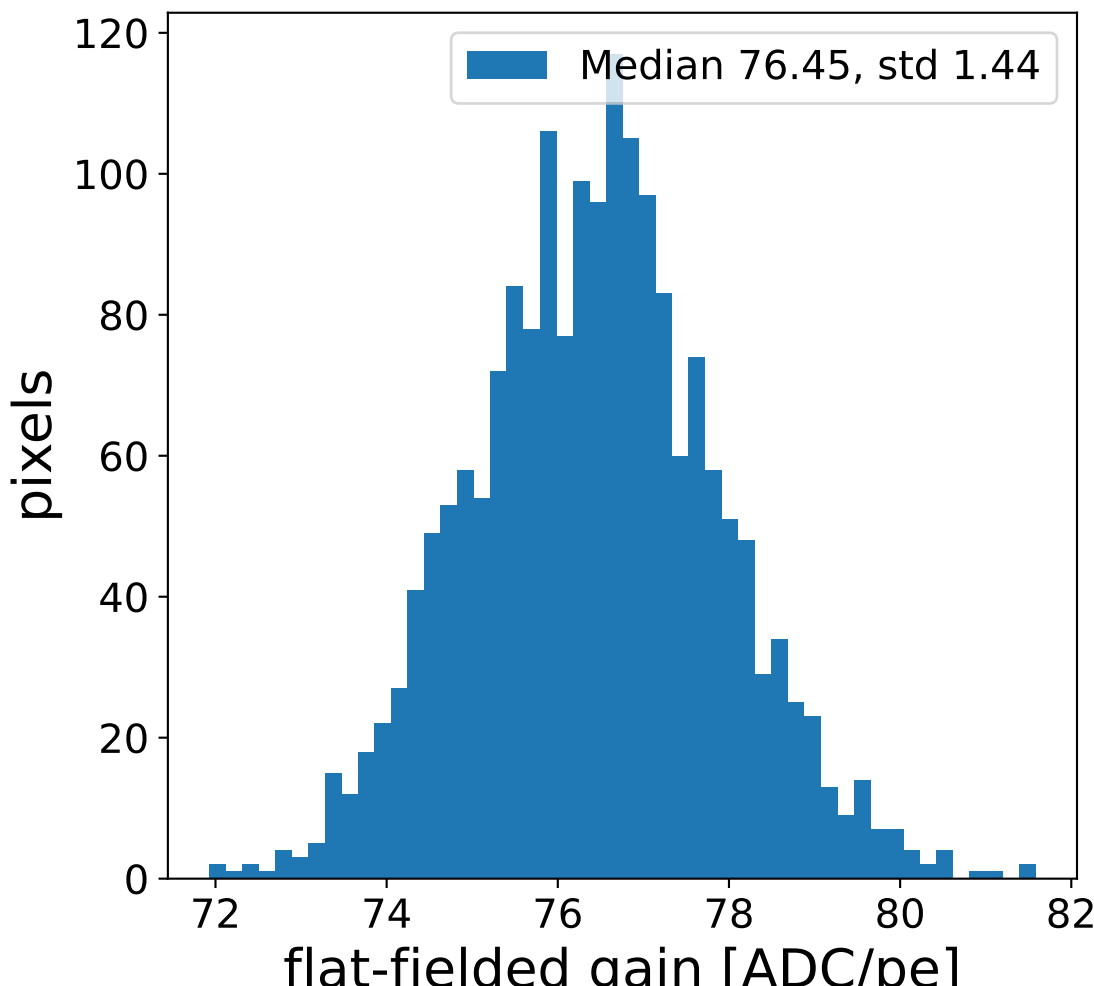

Run 7552

Run 7552

Run 7552 channel: HG

FF sample of 10000 events

pedestal sample of 10000 events

flat-fielded gain [ADC/pe]

Run 7552 channel: LG

FF sample of 10000 events

pedestal sample of 10000 events

flat-fielded gain [ADC/pe]