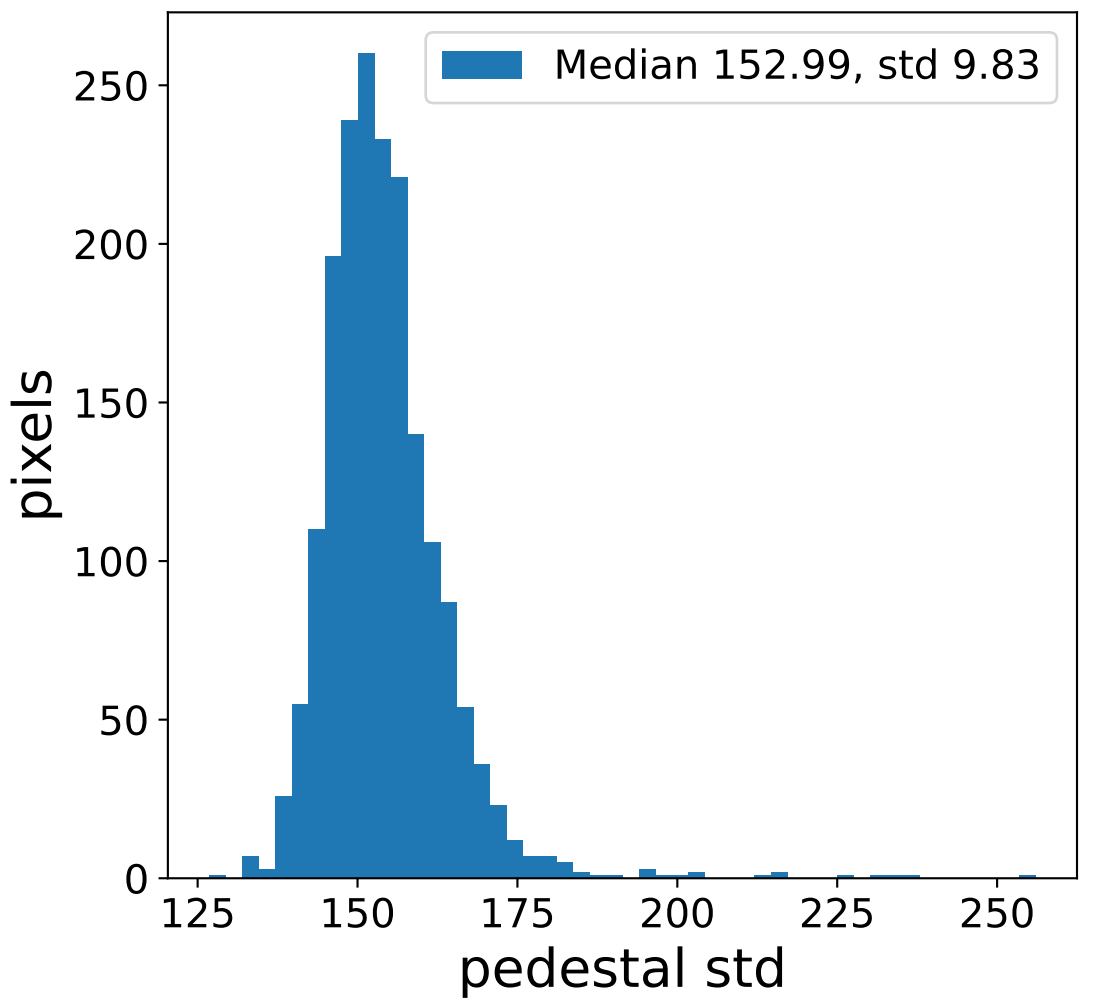

Run 7552

Run 7552

Run 7552 channel: HG

FF sample of 10000 events

pedestal sample of 10000 events

flat-fielded gain [ADC/pe]

Run 7552 channel: LG

FF sample of 10000 events

pedestal sample of 10000 events

flat-fielded gain [ADC/pe]