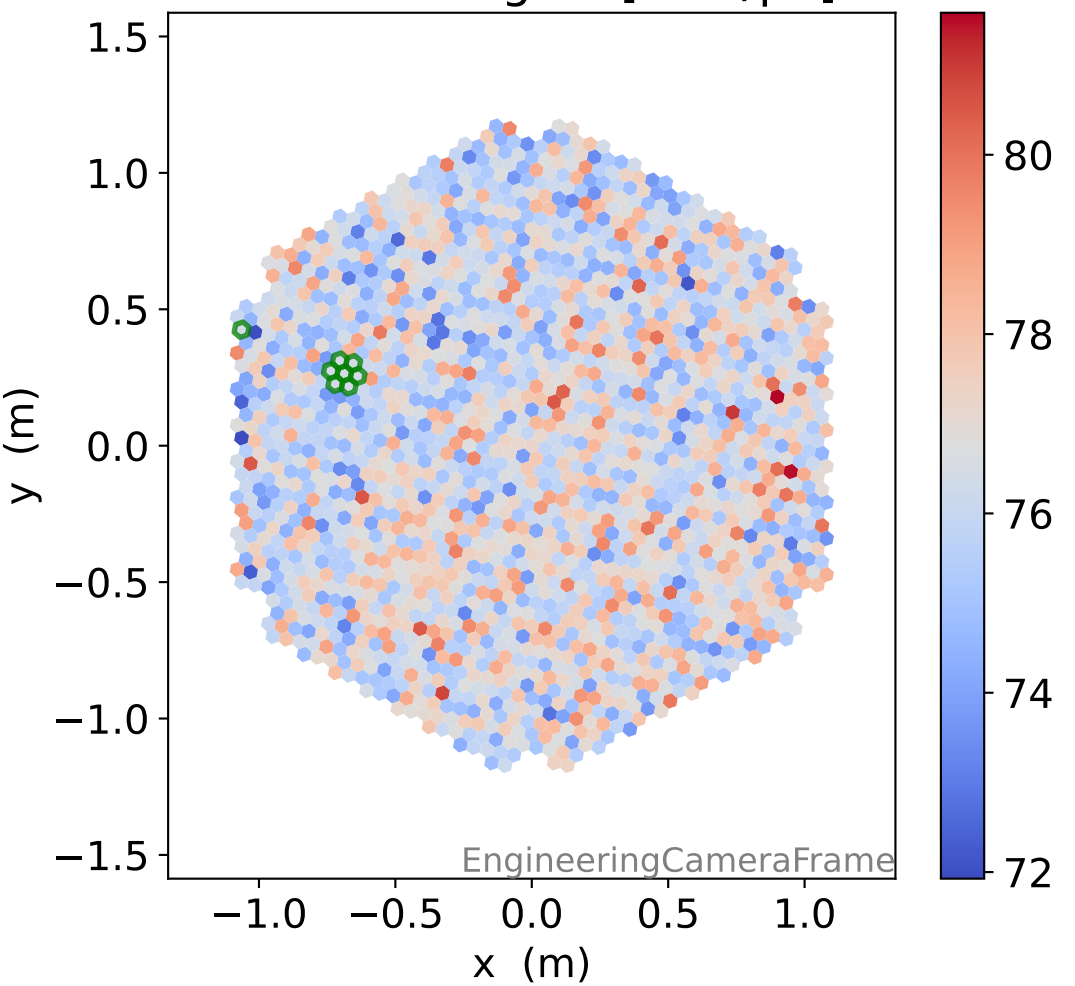

Run 7552

Run 7552

Run 7552 channel: HG

FF sample of 10000 events

pedestal sample of 10000 events

flat-fielded gain [ADC/pe]

Run 7552 channel: LG

FF sample of 10000 events

pedestal sample of 10000 events

flat-fielded gain [ADC/pe]