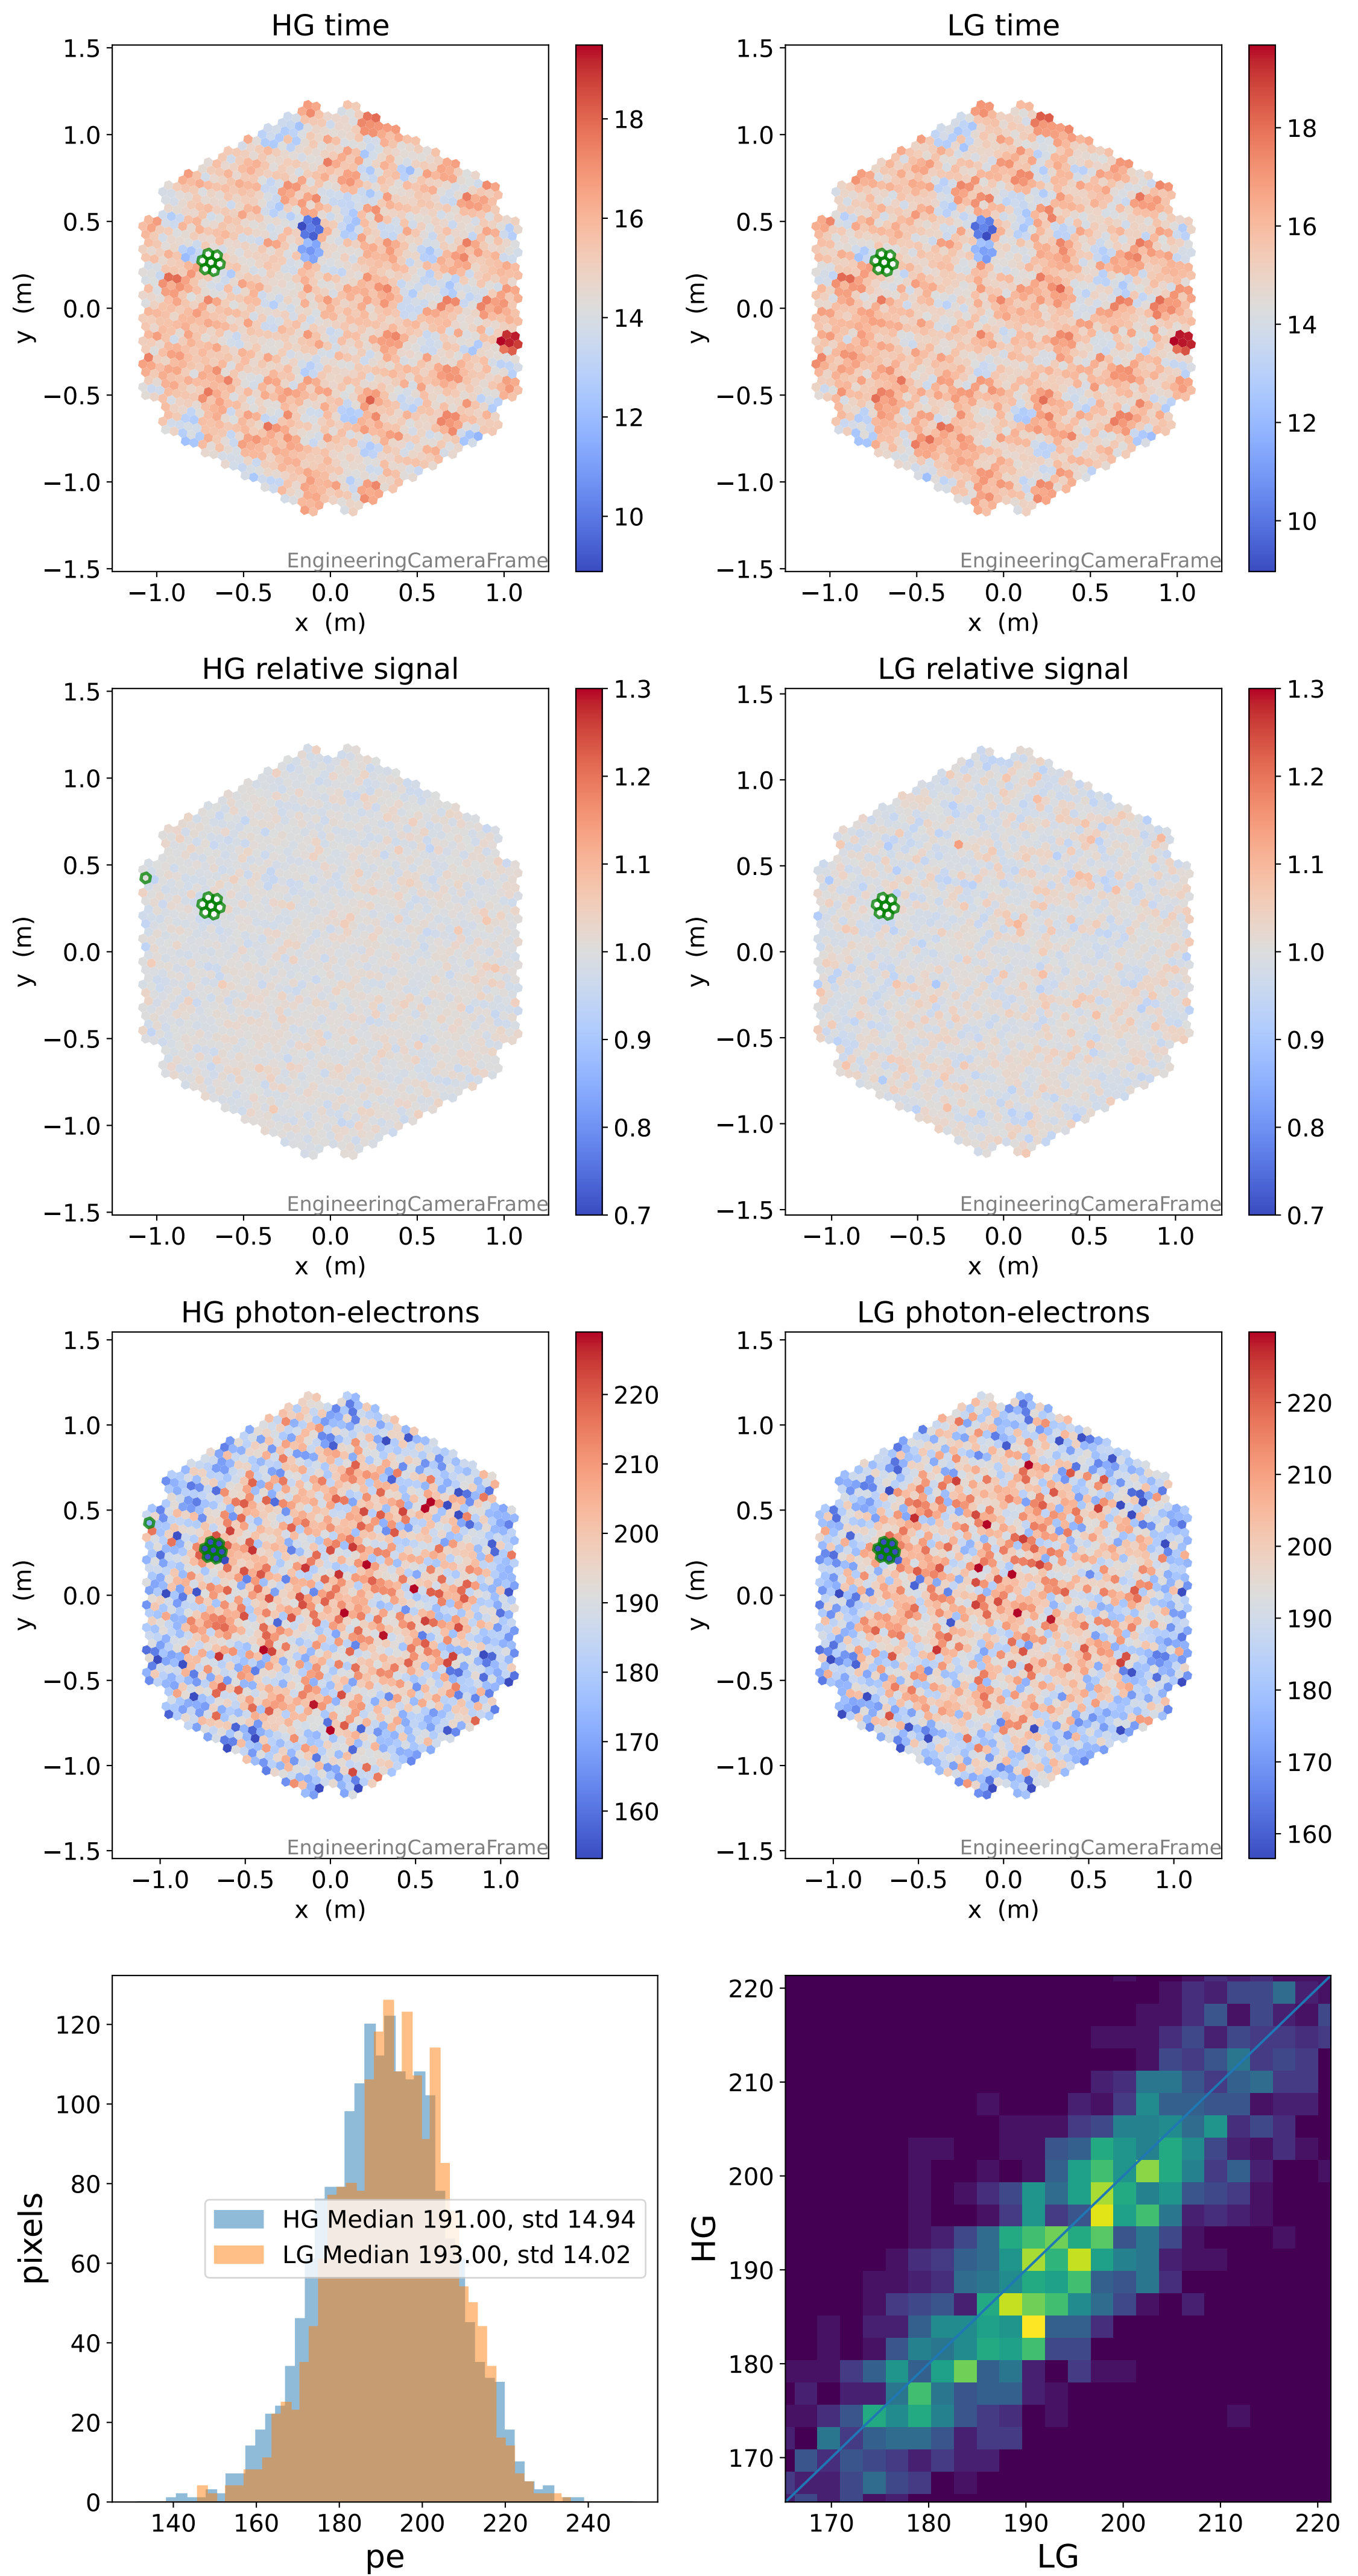

Run 7552

Run 7552

Run 7552 channel: HG

FF sample of 10000 events

pedestal sample of 10000 events

flat-fielded gain [ADC/pe]

Run 7552 channel: LG

FF sample of 10000 events

pedestal sample of 10000 events

flat-fielded gain [ADC/pe]