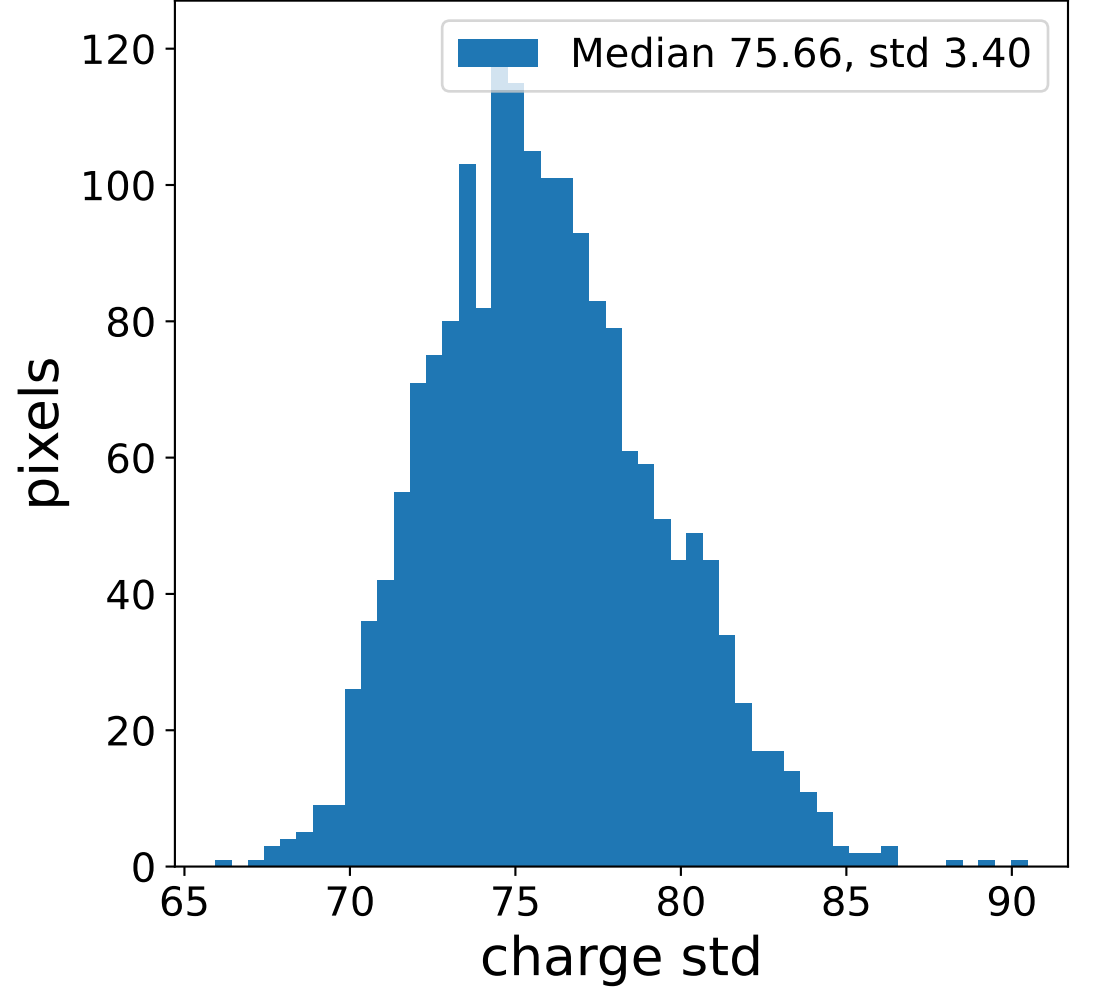

Run 7552

Run 7552

Run 7552 channel: HG

FF sample of 10000 events

pedestal sample of 10000 events

flat-fielded gain [ADC/pe]

Run 7552 channel: LG

FF sample of 10000 events

pedestal sample of 10000 events

flat-fielded gain [ADC/pe]