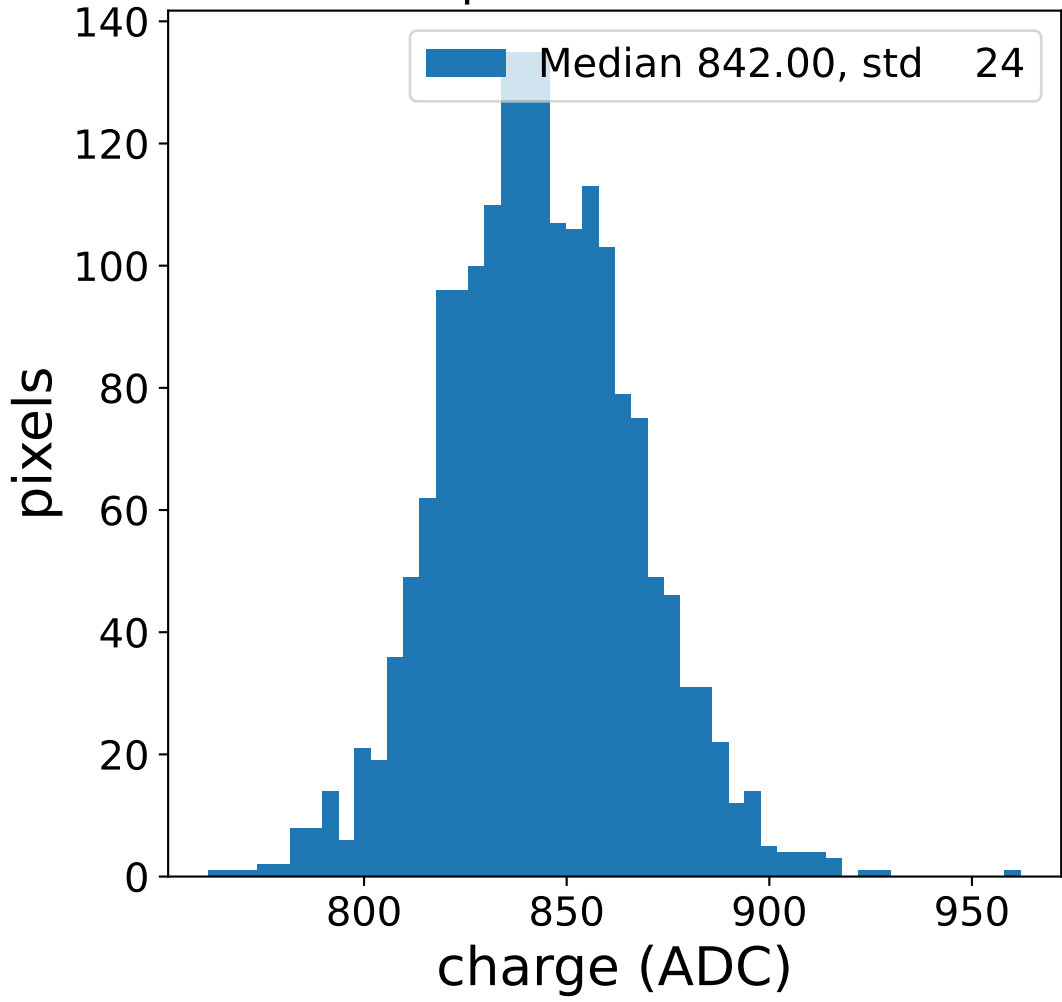

Run 7552

Run 7552

Run 7552 channel: HG

FF sample of 10000 events

pedestal sample of 10000 events

flat-fielded gain [ADC/pe]

Run 7552 channel: LG

FF sample of 10000 events

pedestal sample of 10000 events

flat-fielded gain [ADC/pe]