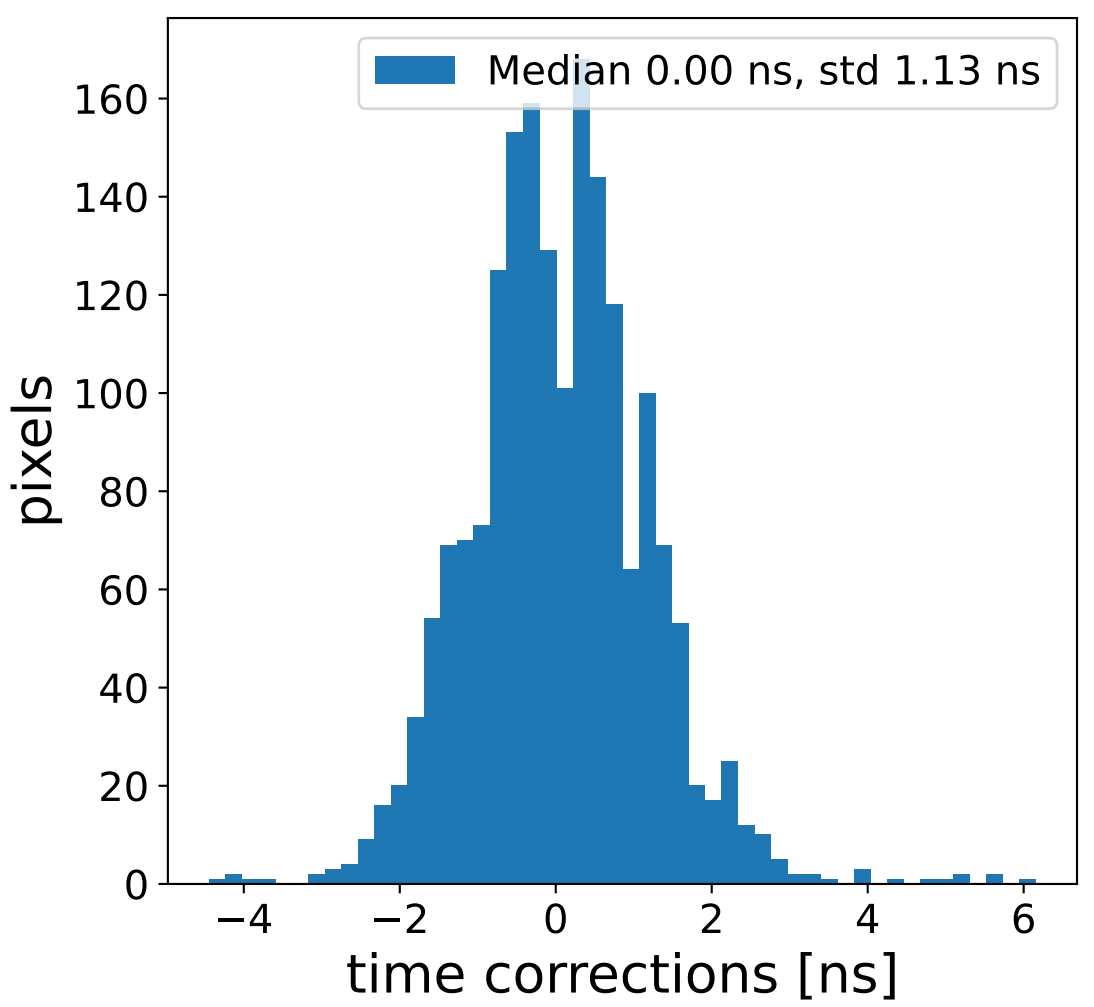

Run 7552

Run 7552

Run 7552 channel: HG

FF sample of 10000 events

pedestal sample of 10000 events

flat-fielded gain [ADC/pe]

Run 7552 channel: LG

FF sample of 10000 events

pedestal sample of 10000 events

flat-fielded gain [ADC/pe]