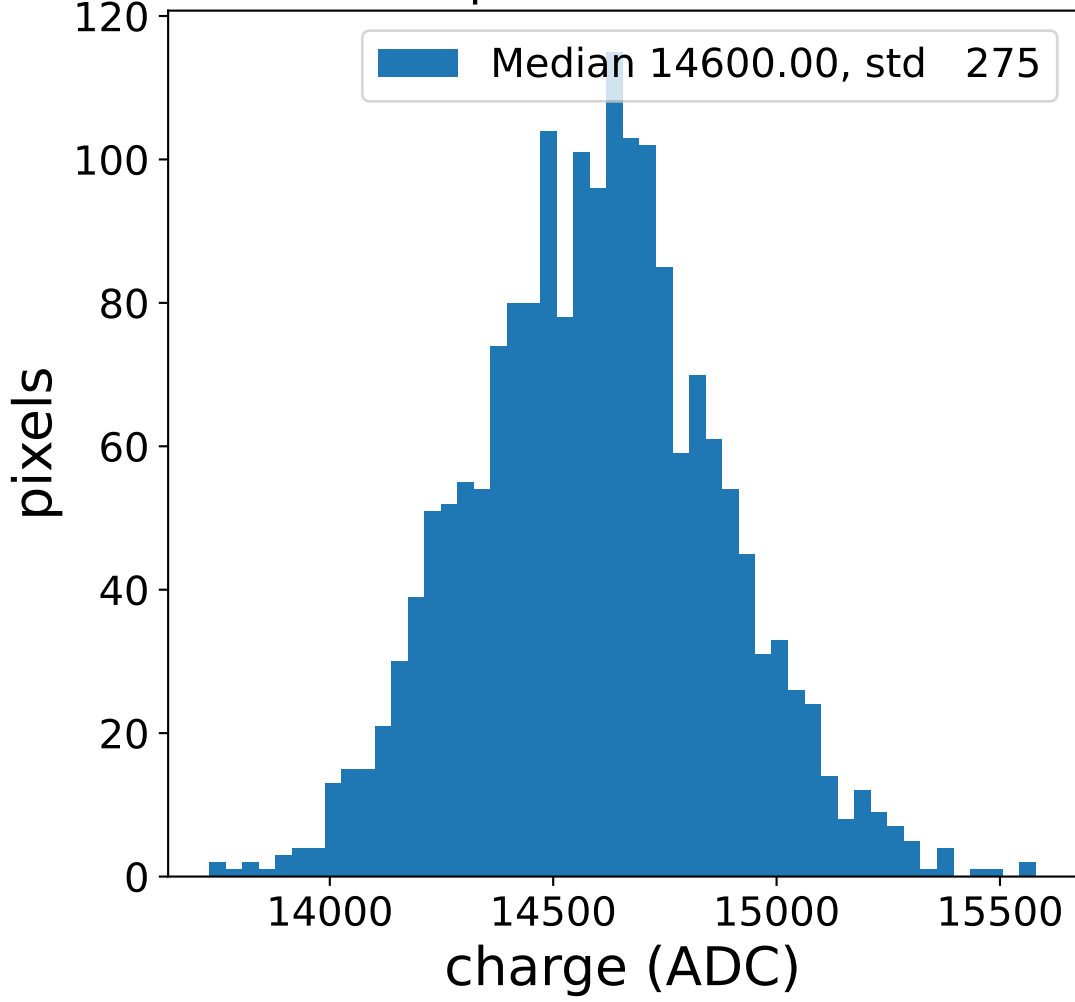

Run 7552

Run 7552

Run 7552 channel: HG

FF sample of 10000 events

pedestal sample of 10000 events

flat-fielded gain [ADC/pe]

Run 7552 channel: LG

FF sample of 10000 events

pedestal sample of 10000 events

flat-fielded gain [ADC/pe]