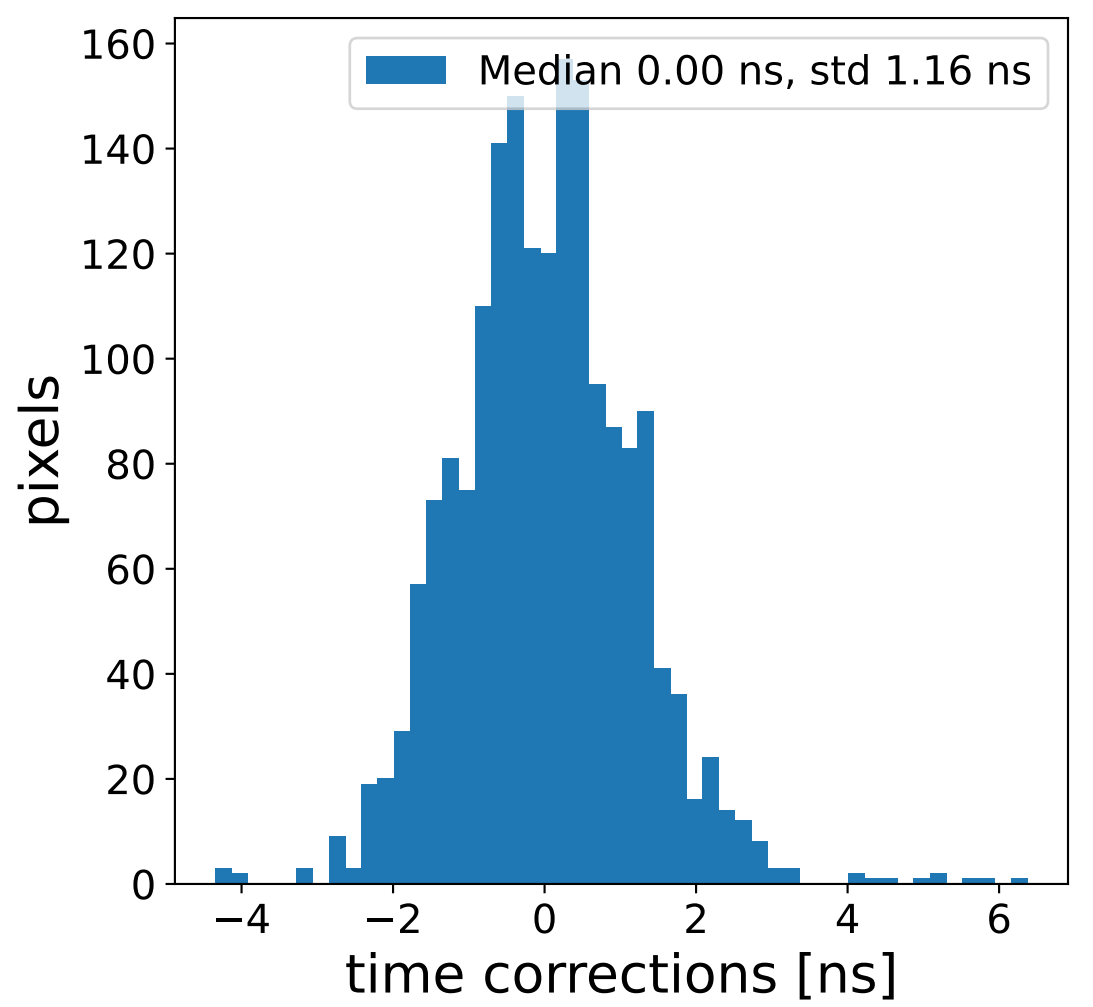

Run 7552

Run 7552

Run 7552 channel: HG

FF sample of 10000 events

pedestal sample of 10000 events

flat-fielded gain [ADC/pe]

Run 7552 channel: LG

FF sample of 10000 events

pedestal sample of 10000 events

flat-fielded gain [ADC/pe]