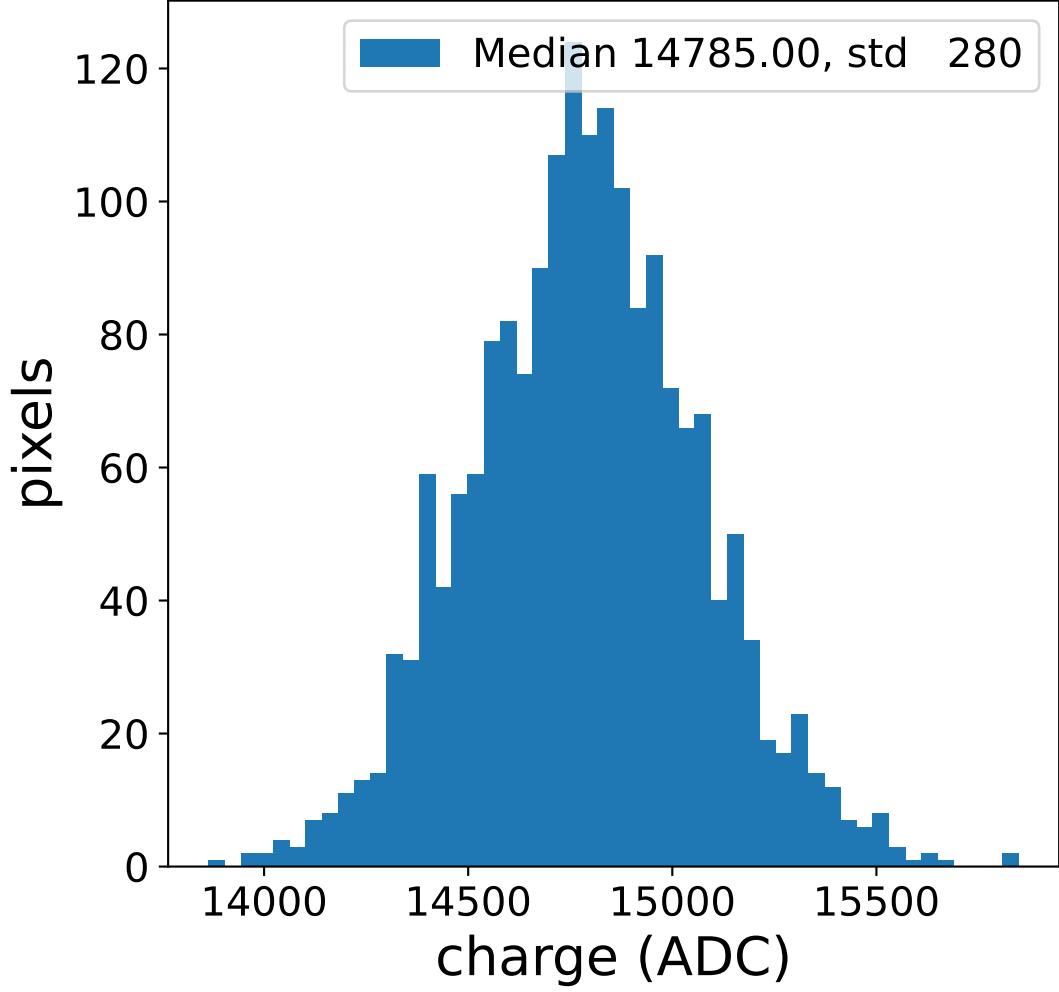

## pedestal sample of 10000 events