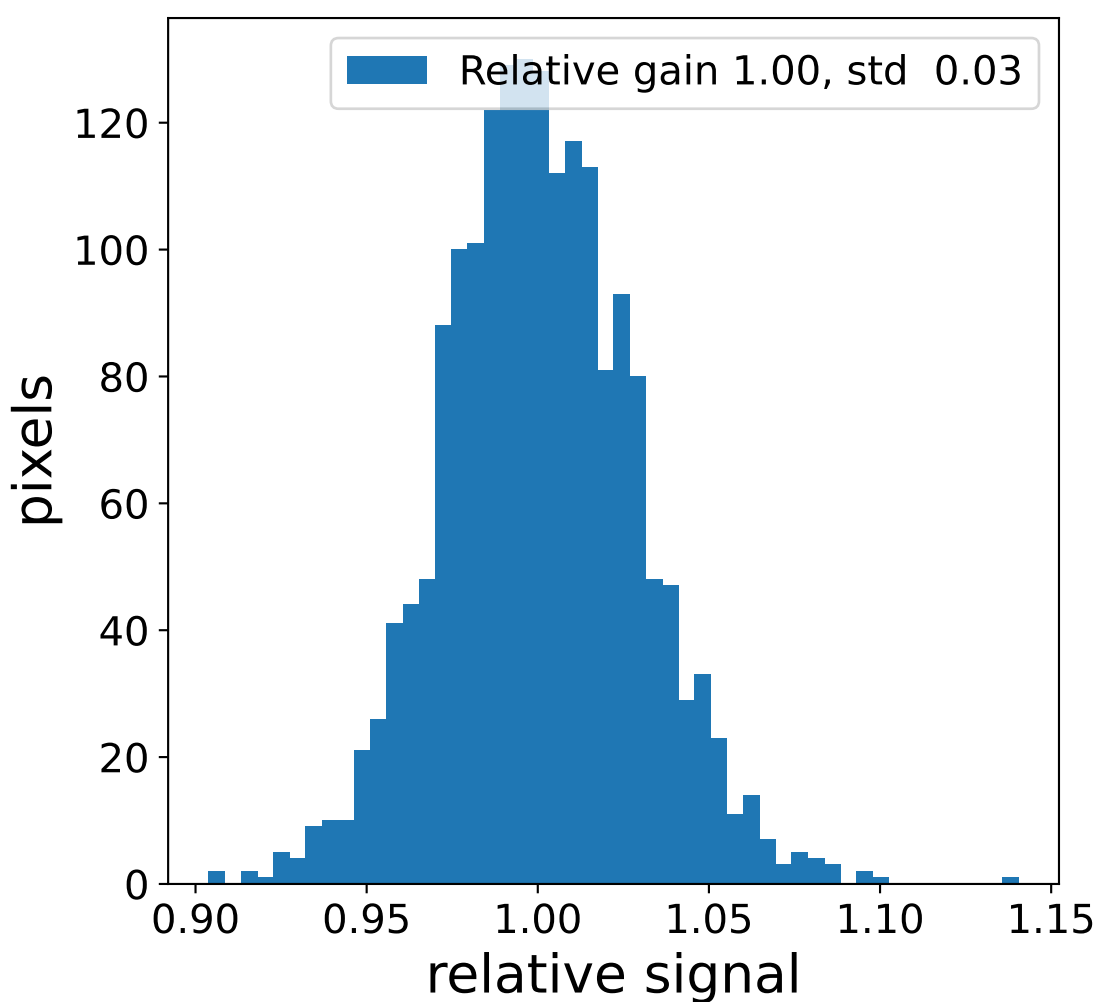

pedestal sample of 10000 events