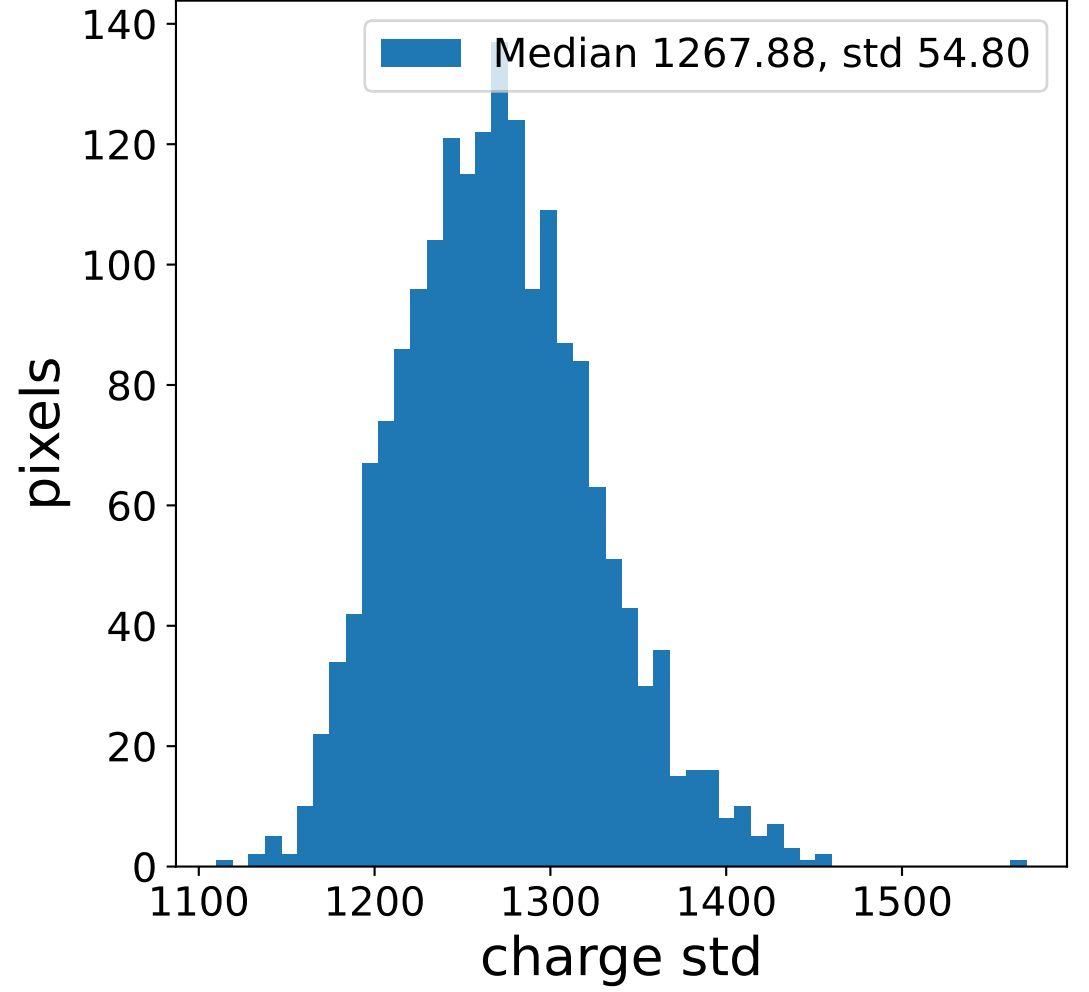

## pedestal sample of 10000 events