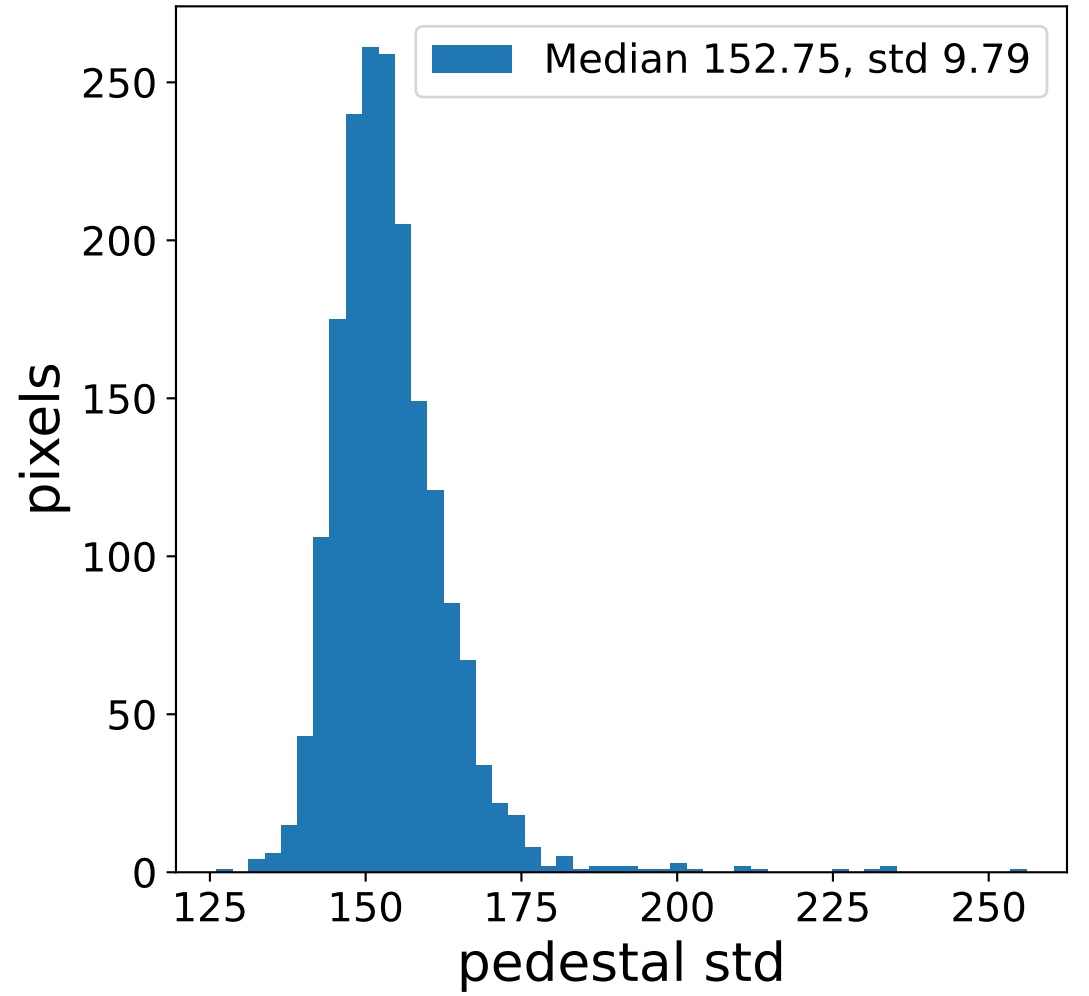

## pedestal sample of 10000 events