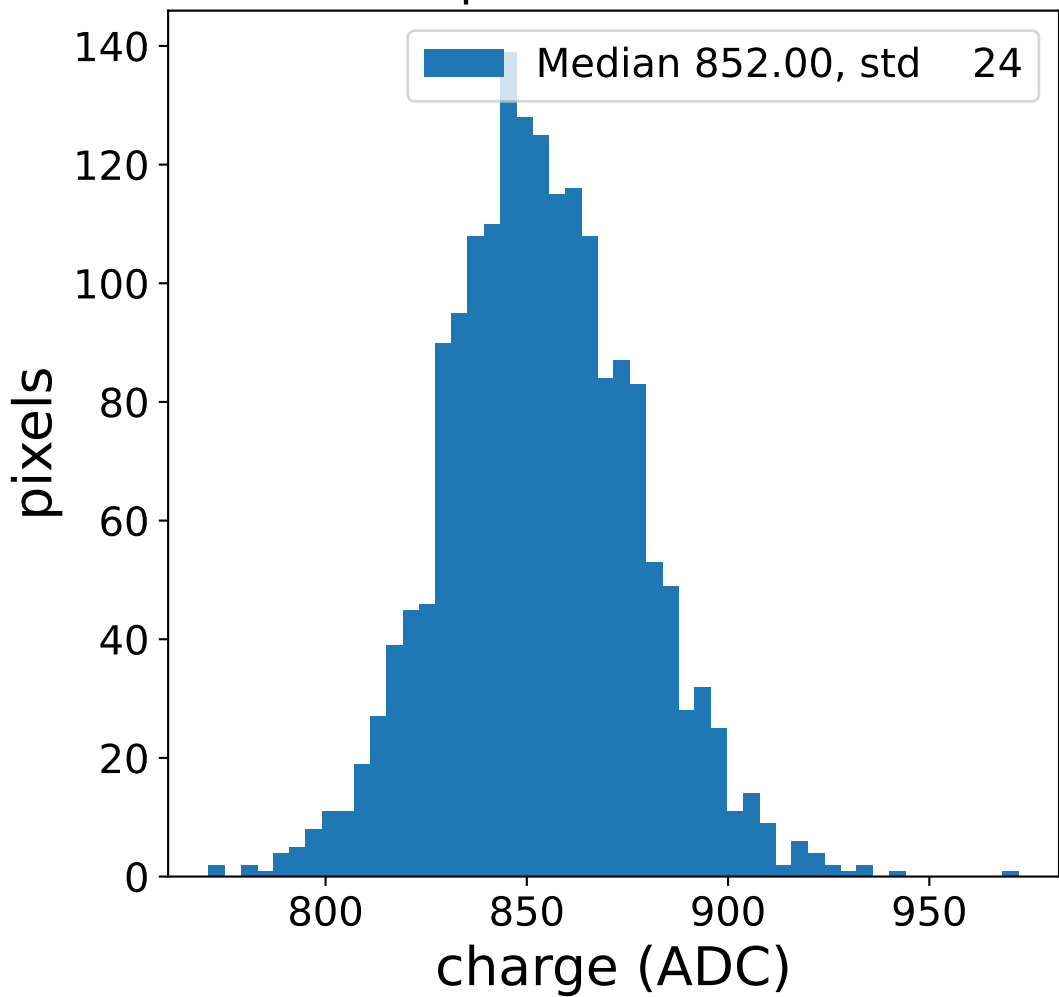

Run 7552 channel: LG

FF sample of 10000 events