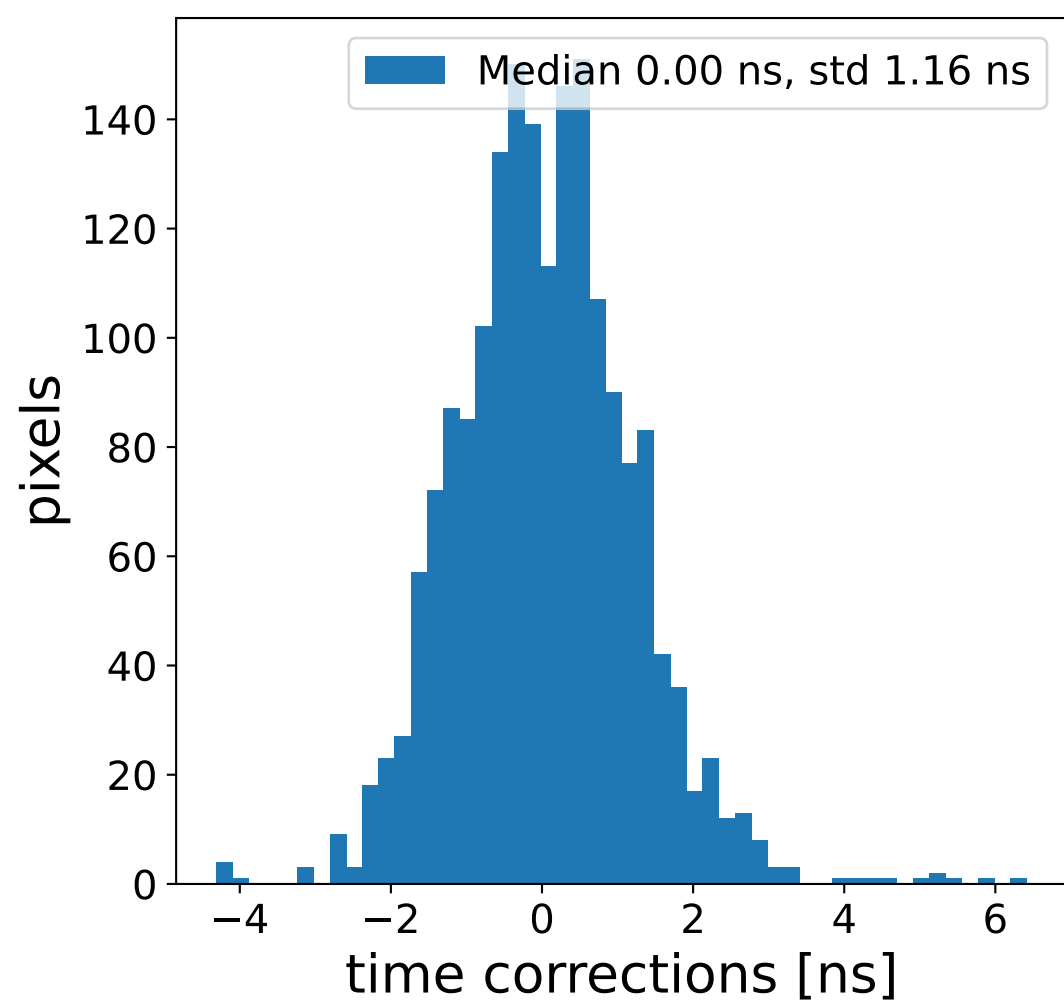

pedestal sample of 10000 events