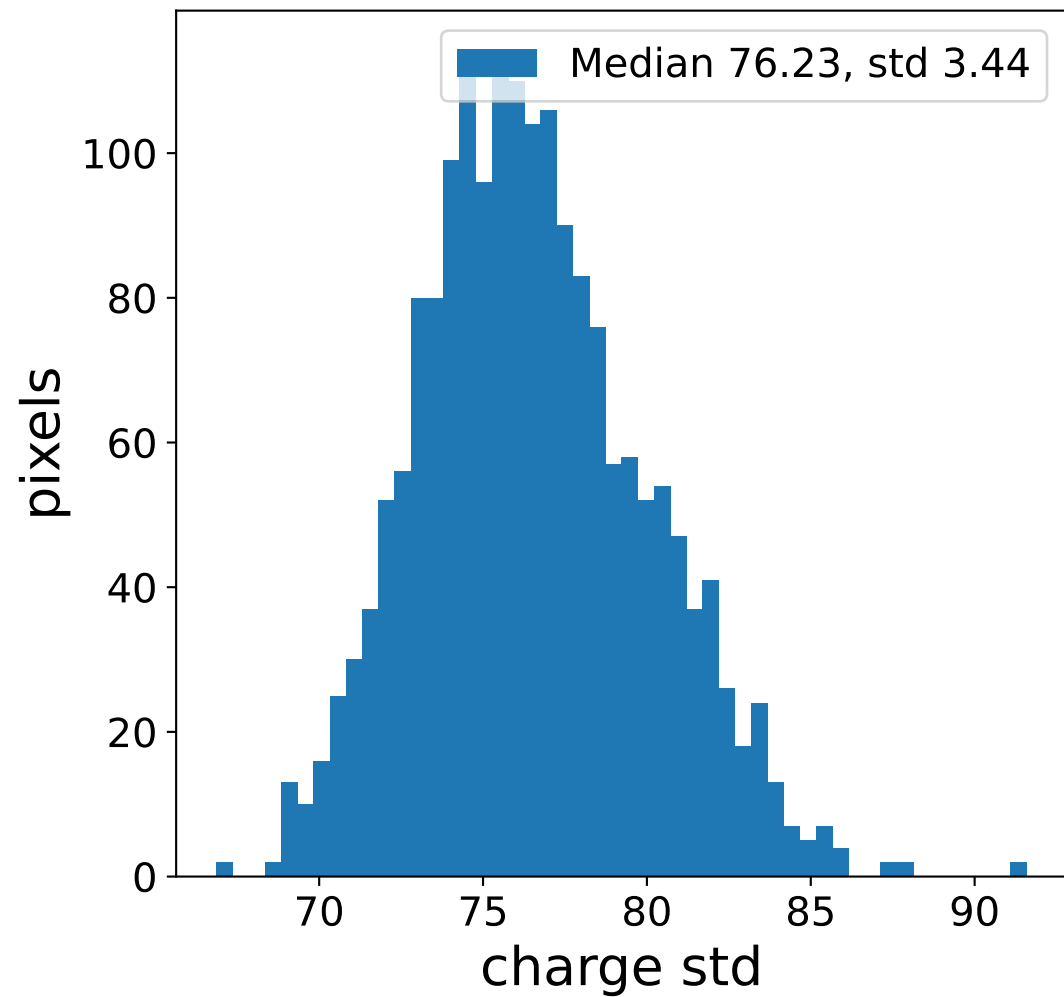

Run 7552 channel: LG

FF sample of 10000 events