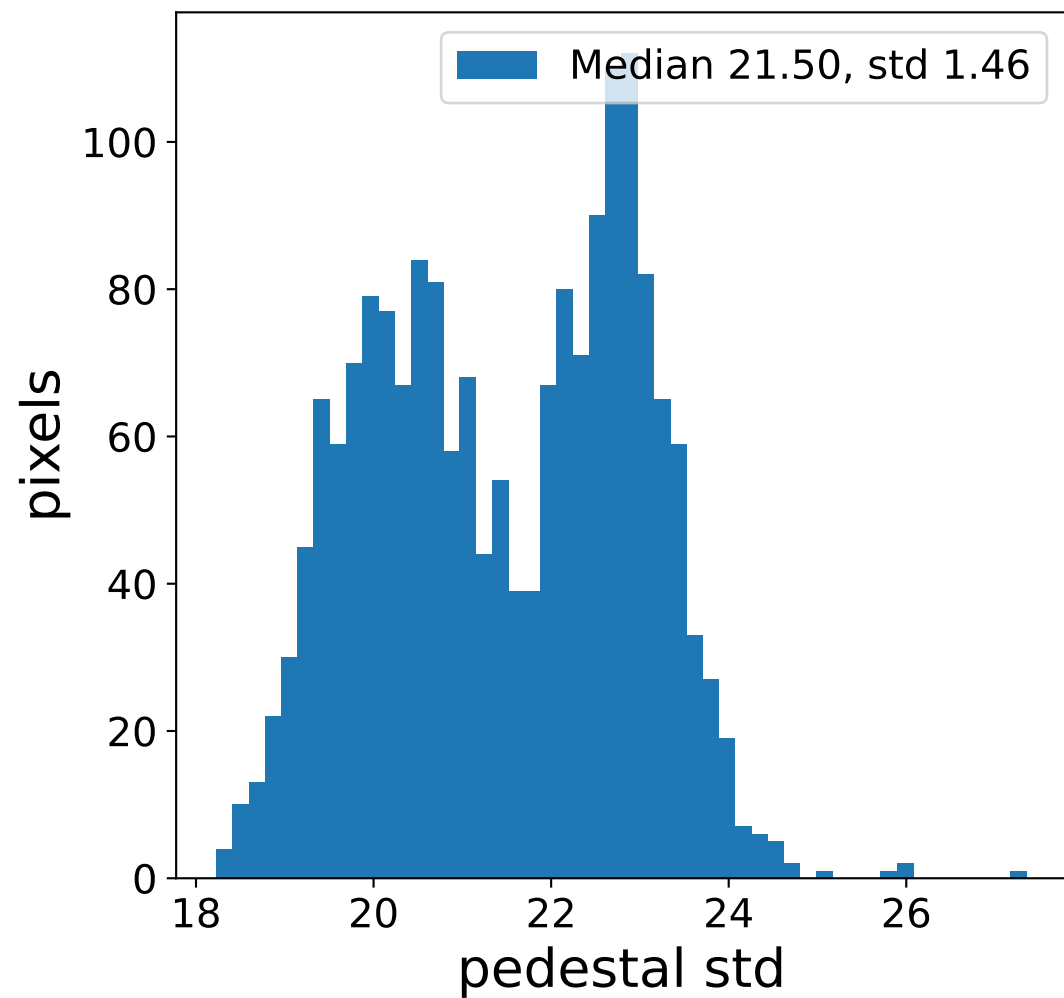

pedestal sample of 10000 events