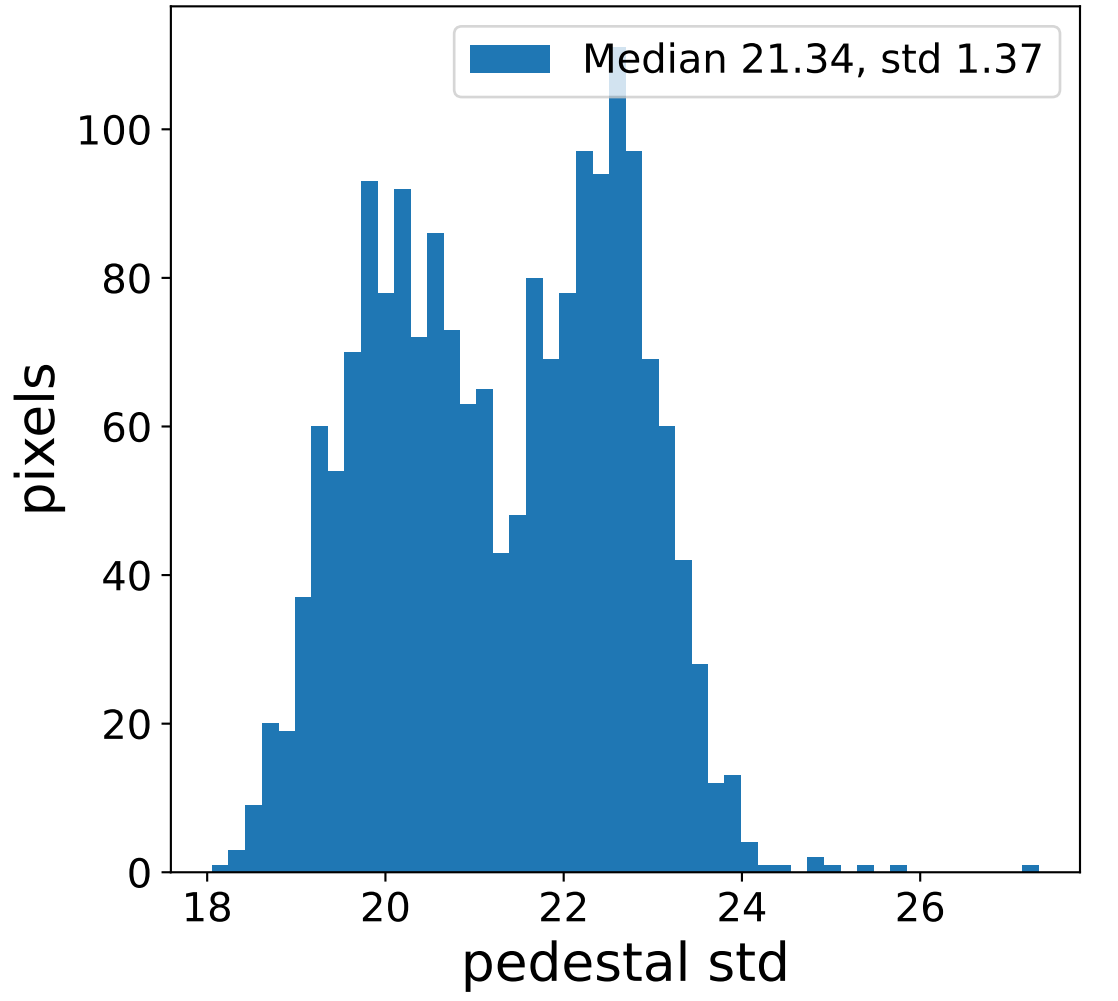

pedestal sample of 10000 events