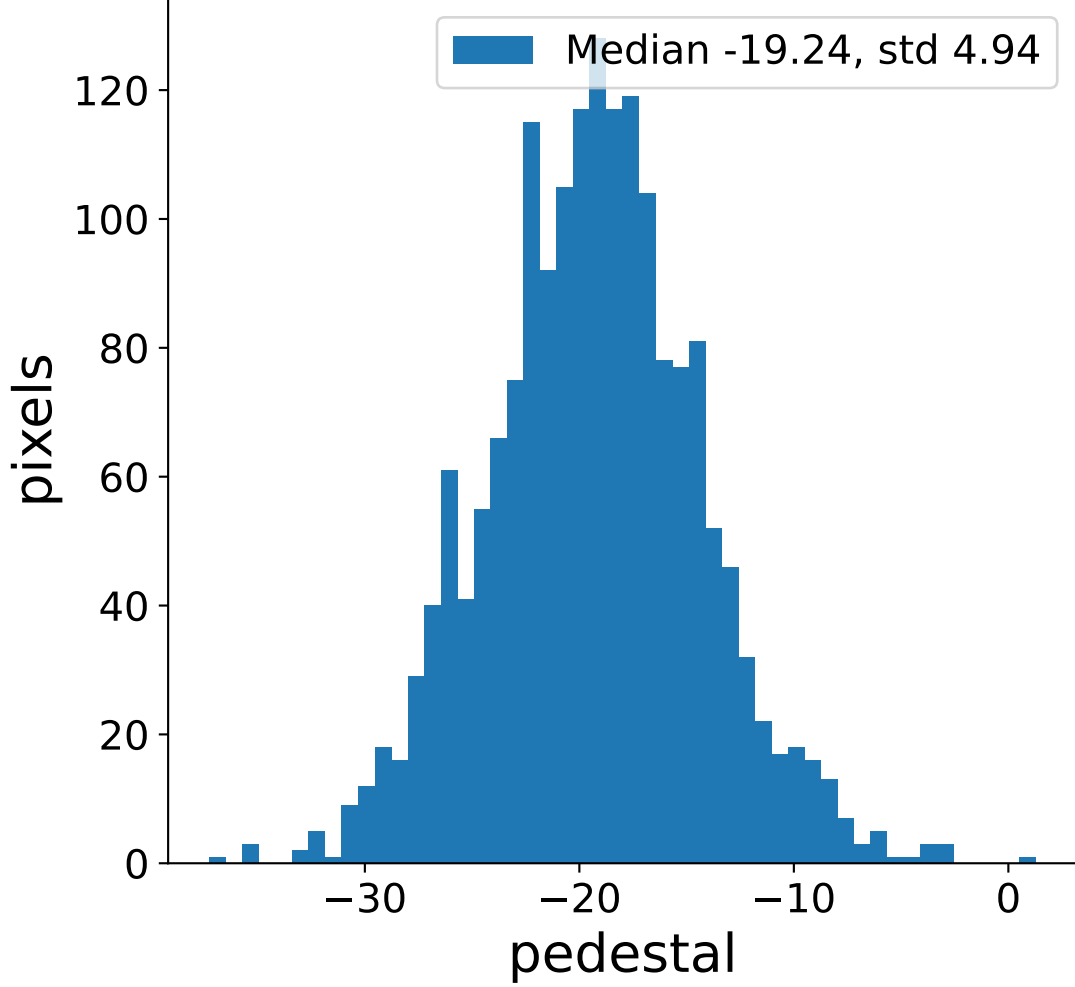

### pedestal sample of 10000 events