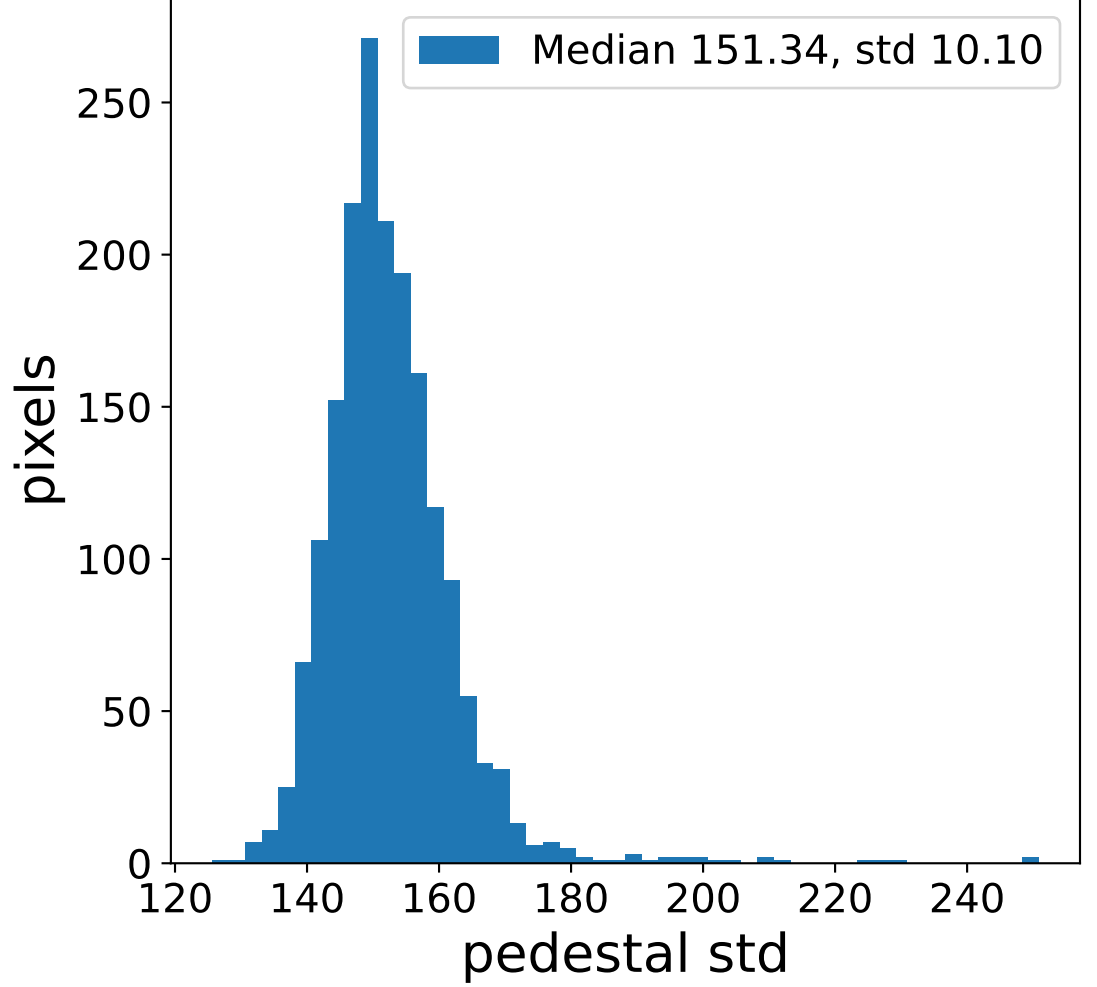

### pedestal sample of 10000 events