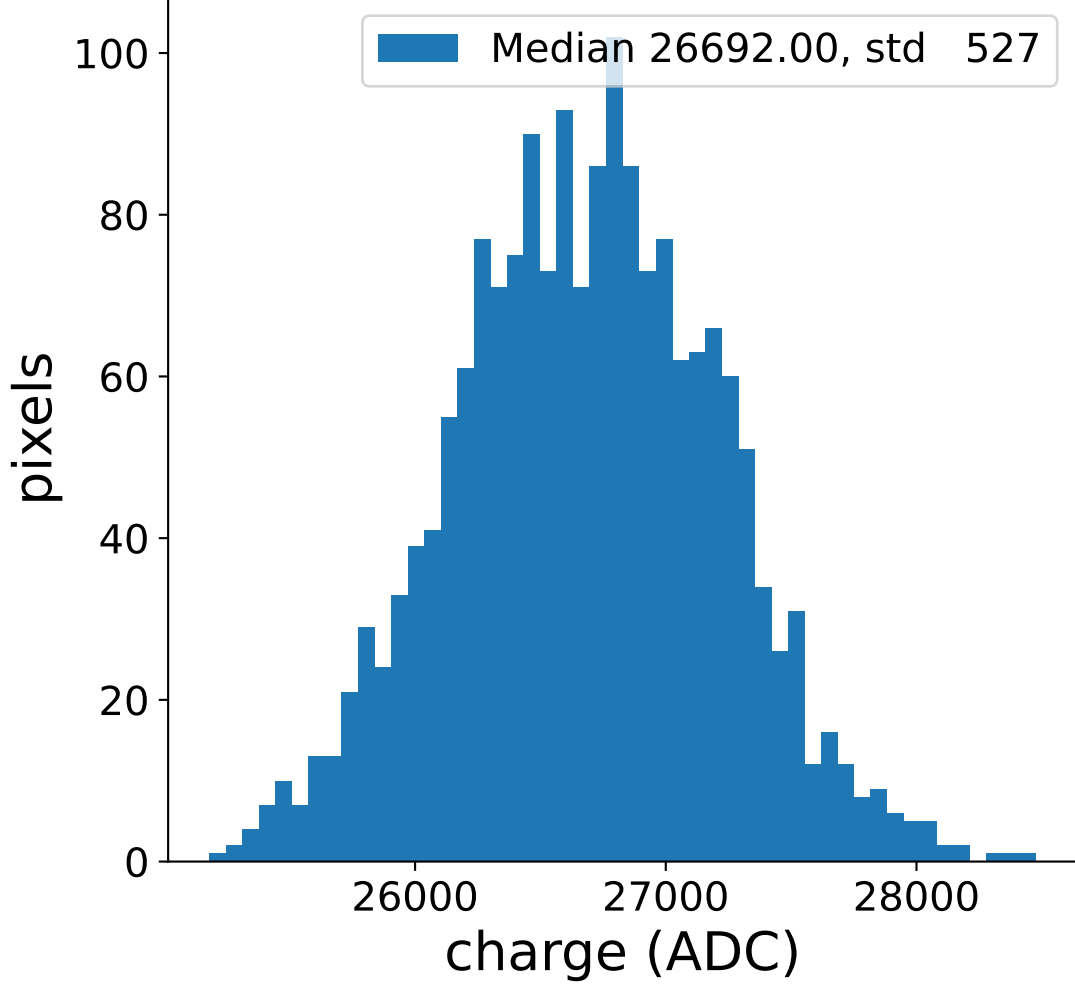

Run 7551 channel: HG

FF sample of 10000 events