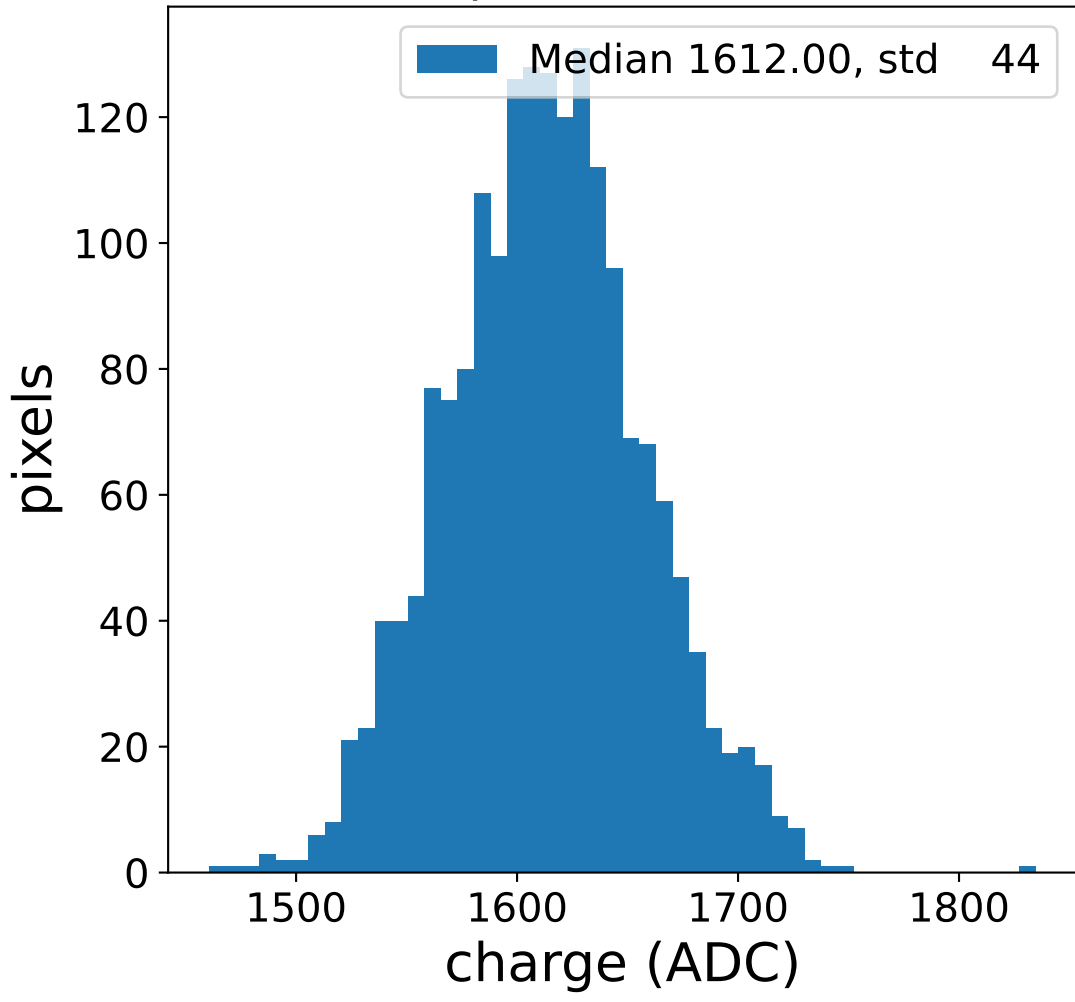

Run 7551 channel: LG

FF sample of 10000 events