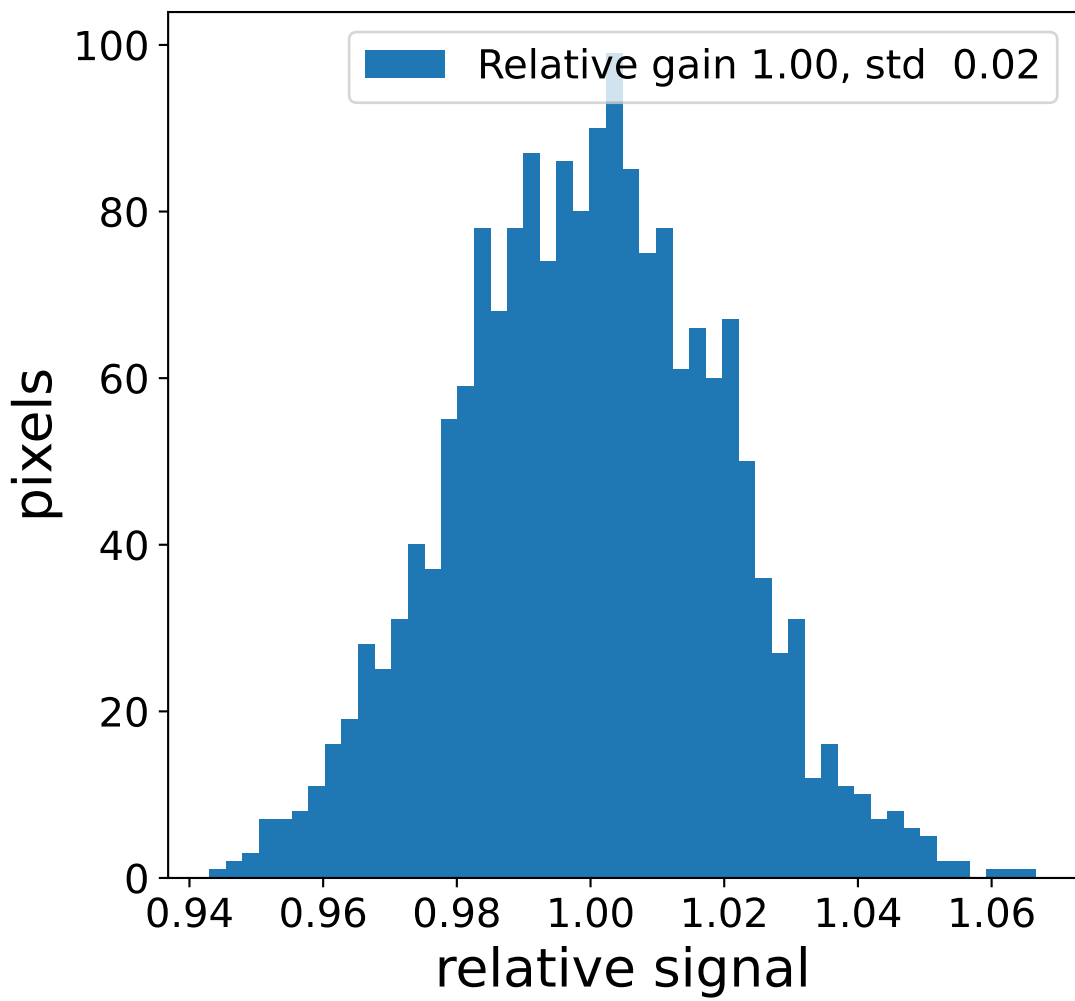

pedestal sample of 10000 events