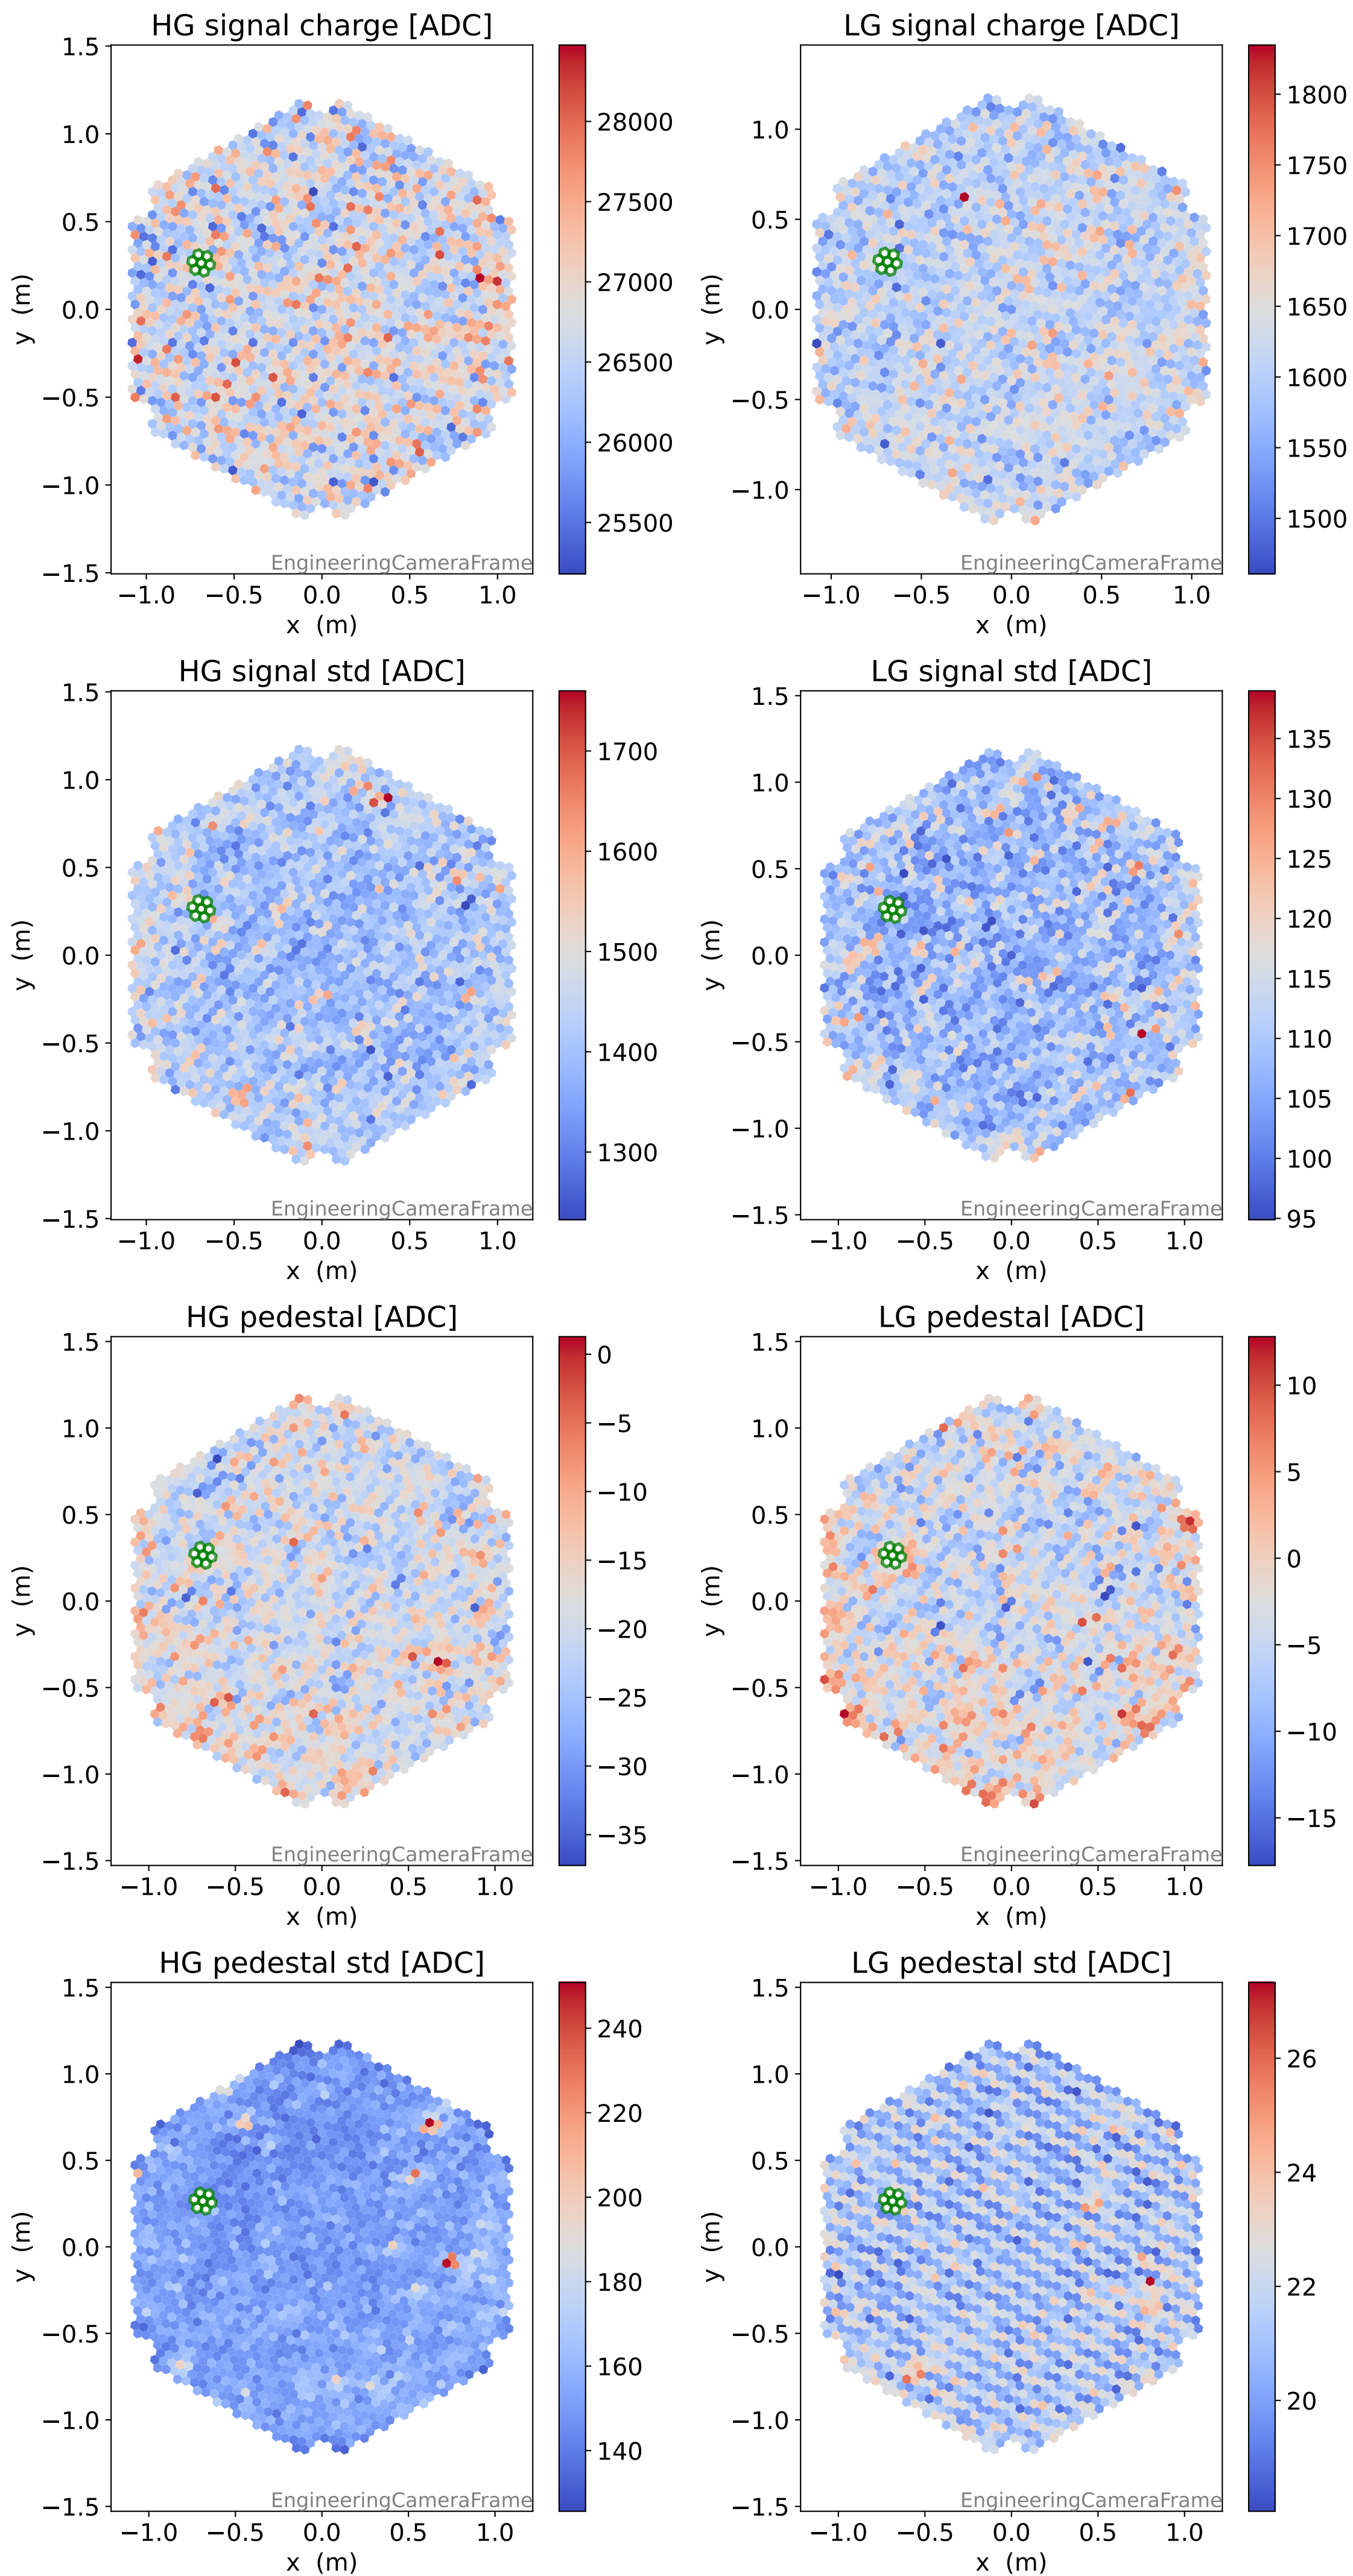

# Run 7551

### FF sample of 10000 events

### pedestal sample of 10000 events