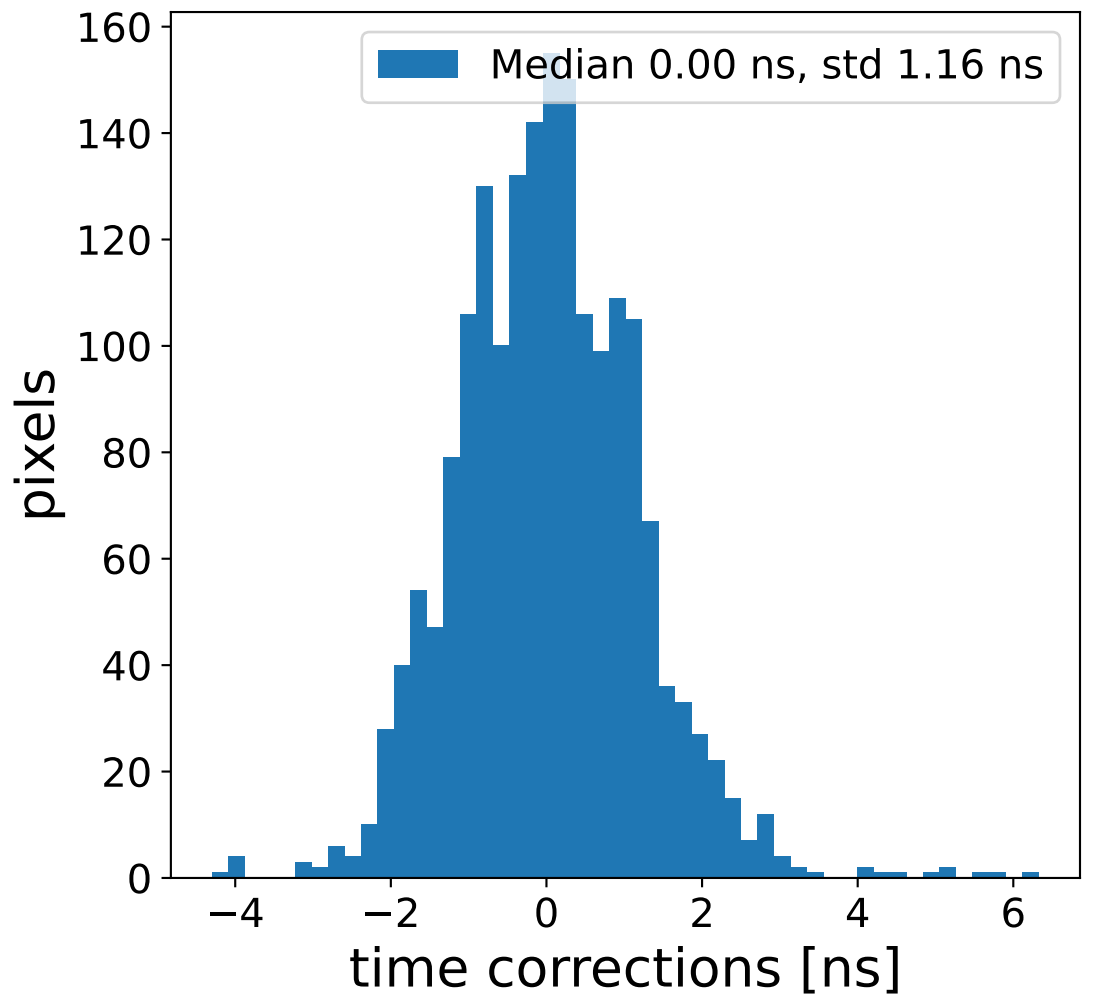

pedestal sample of 10000 events