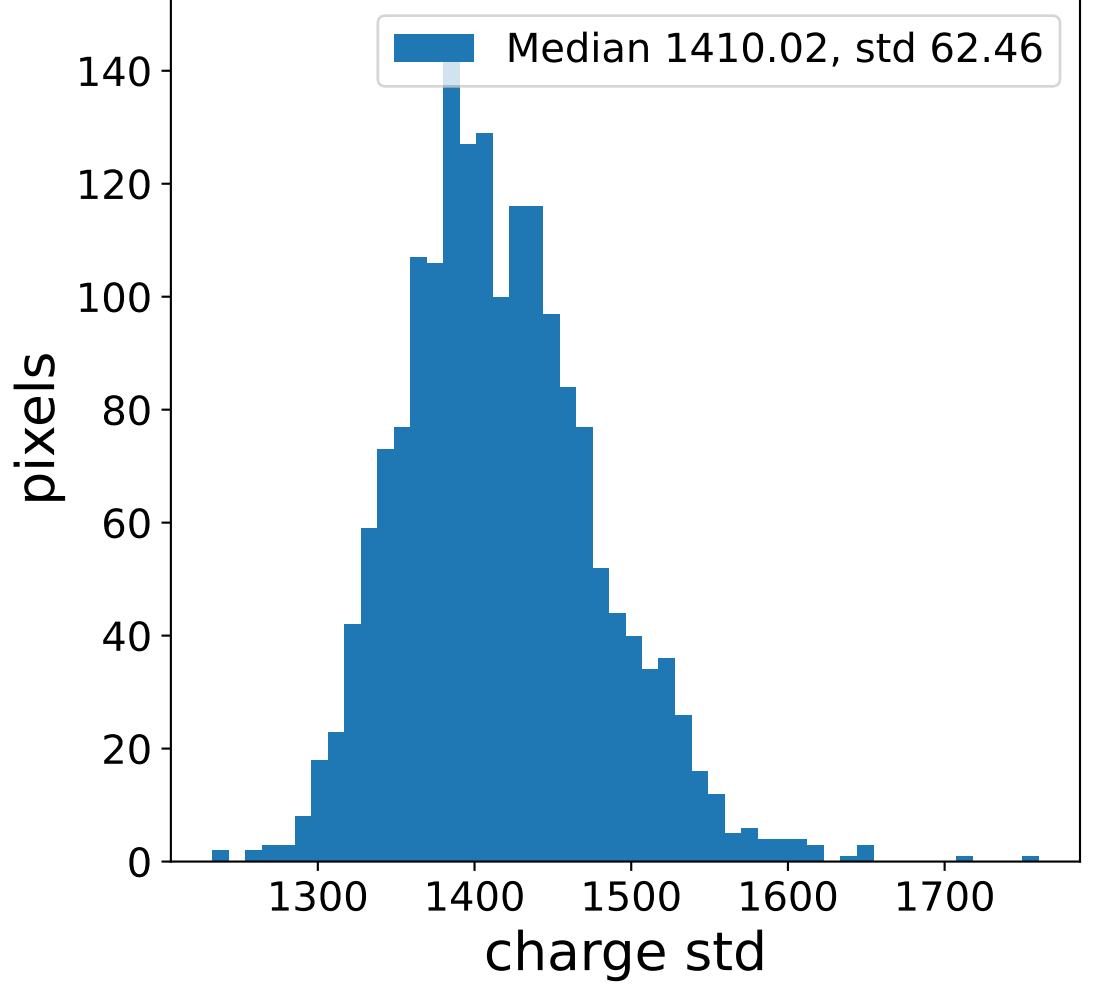

### pedestal sample of 10000 events