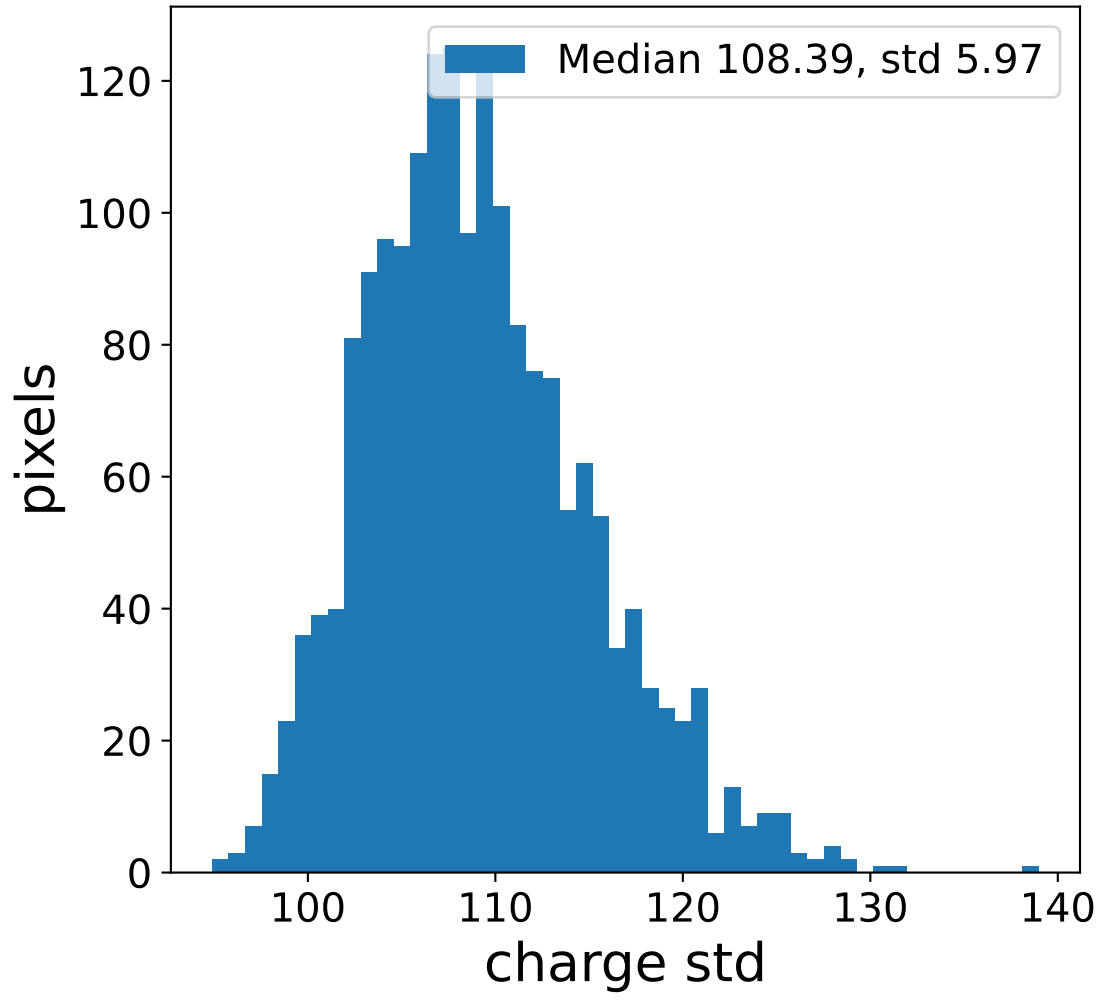

Run 7551 channel: LG

FF sample of 10000 events