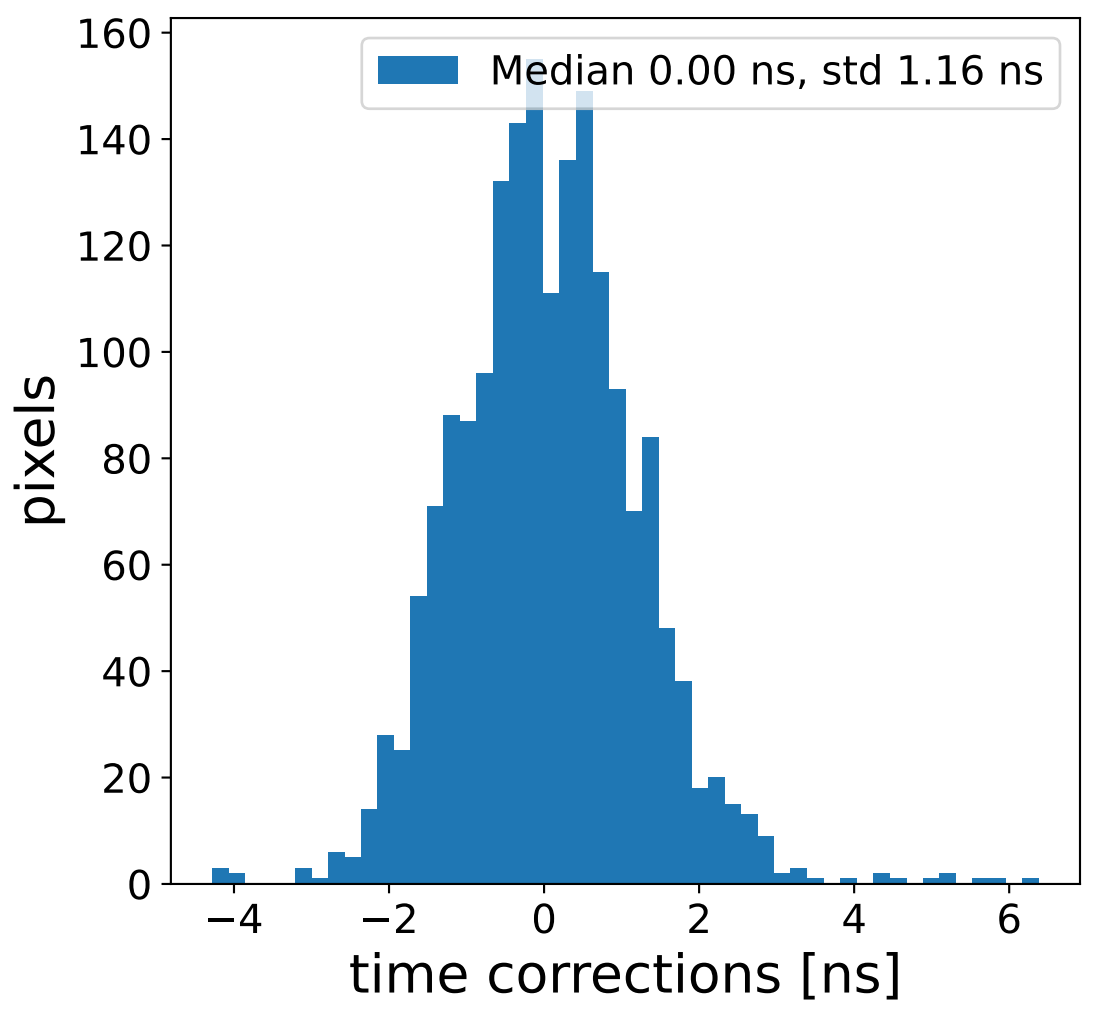

Run 7551

Run 7551

Run 7551 channel: HG

FF sample of 10000 events

pedestal sample of 10000 events

flat-fielded gain [ADC/pe]

Run 7551 channel: LG

FF sample of 10000 events

pedestal sample of 10000 events

flat-fielded gain [ADC/pe]