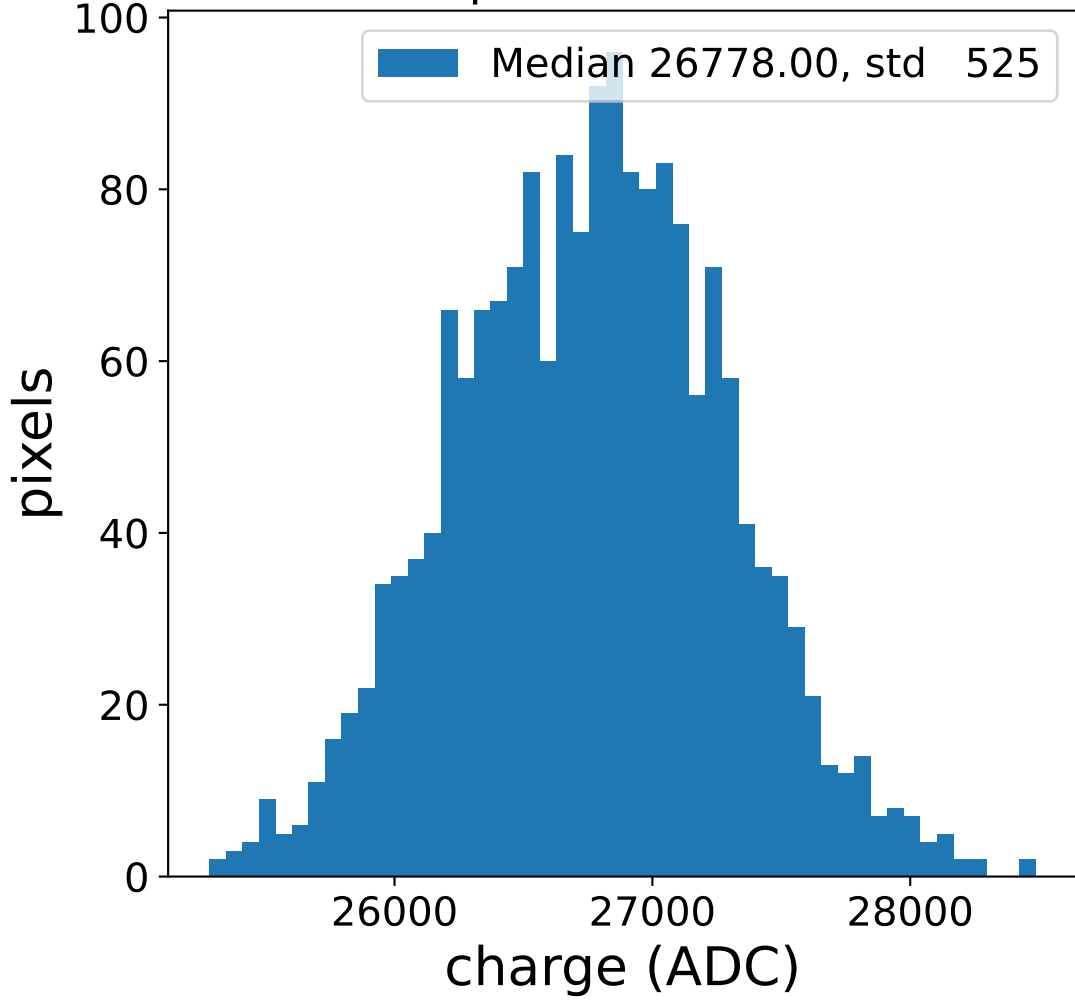

Run 7551

Run 7551

Run 7551 channel: HG

FF sample of 10000 events

pedestal sample of 10000 events

flat-fielded gain [ADC/pe]

Run 7551 channel: LG

FF sample of 10000 events

pedestal sample of 10000 events

flat-fielded gain [ADC/pe]