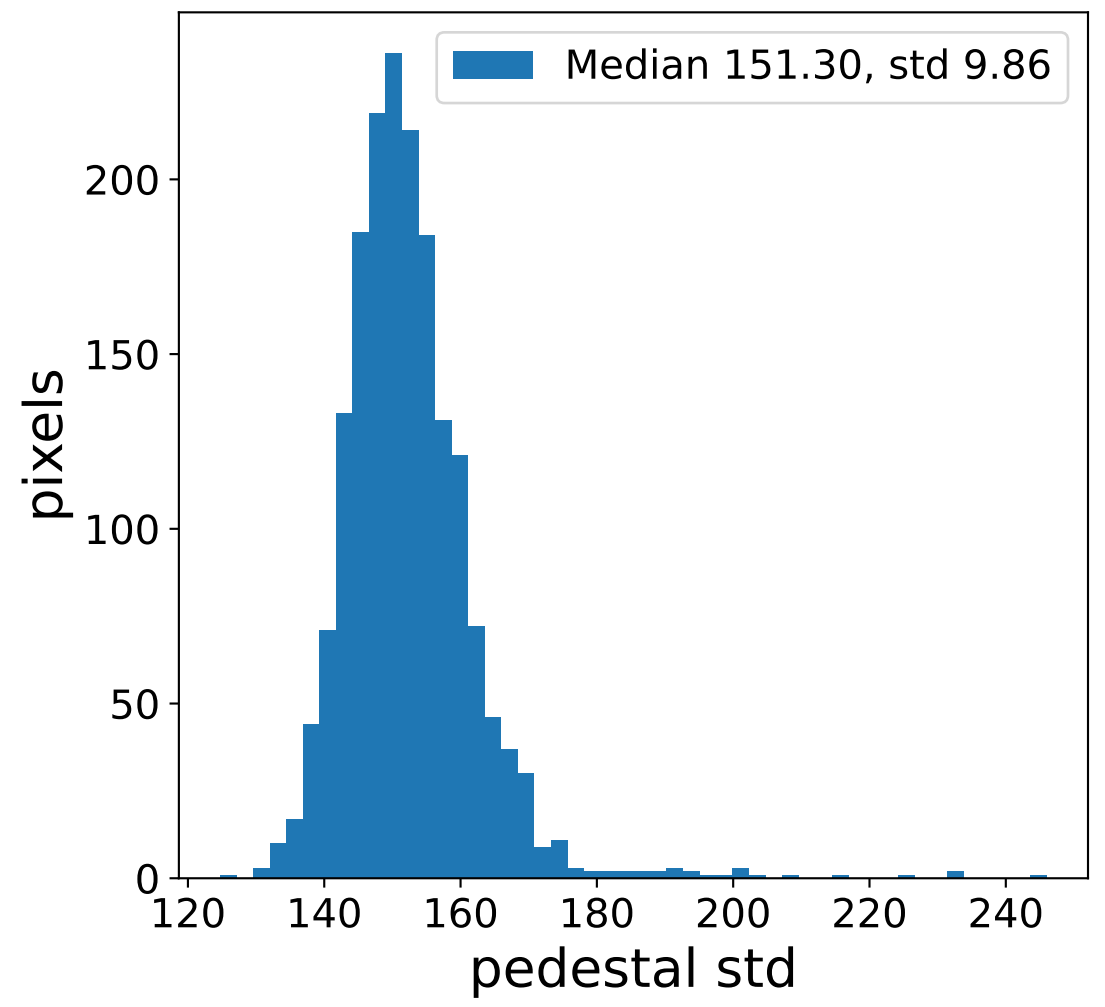

Run 7551

Run 7551

Run 7551 channel: HG

FF sample of 10000 events

pedestal sample of 10000 events

flat-fielded gain [ADC/pe]

Run 7551 channel: LG

FF sample of 10000 events

pedestal sample of 10000 events

flat-fielded gain [ADC/pe]