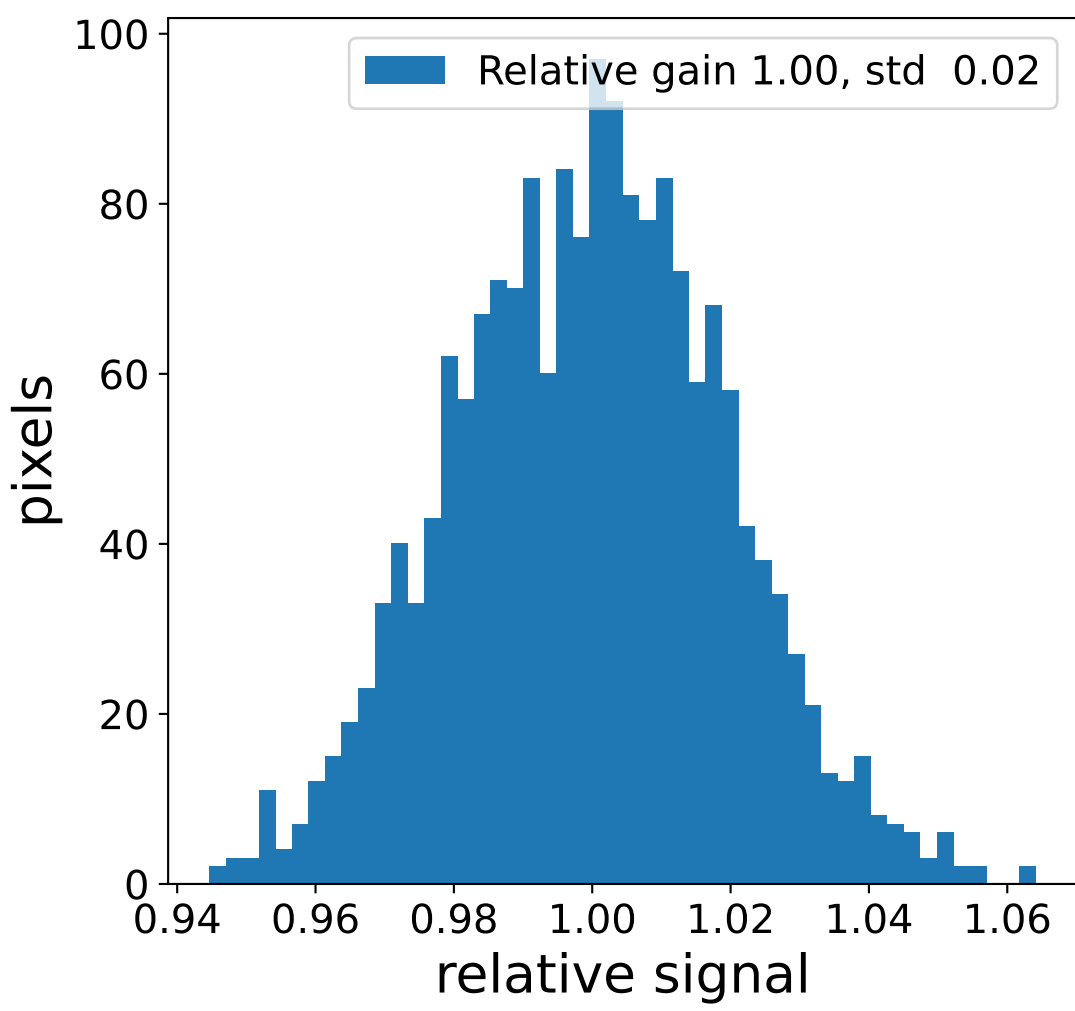

Run 7551

Run 7551

Run 7551 channel: HG

FF sample of 10000 events

pedestal sample of 10000 events

flat-fielded gain [ADC/pe]

Run 7551 channel: LG

FF sample of 10000 events

pedestal sample of 10000 events

flat-fielded gain [ADC/pe]