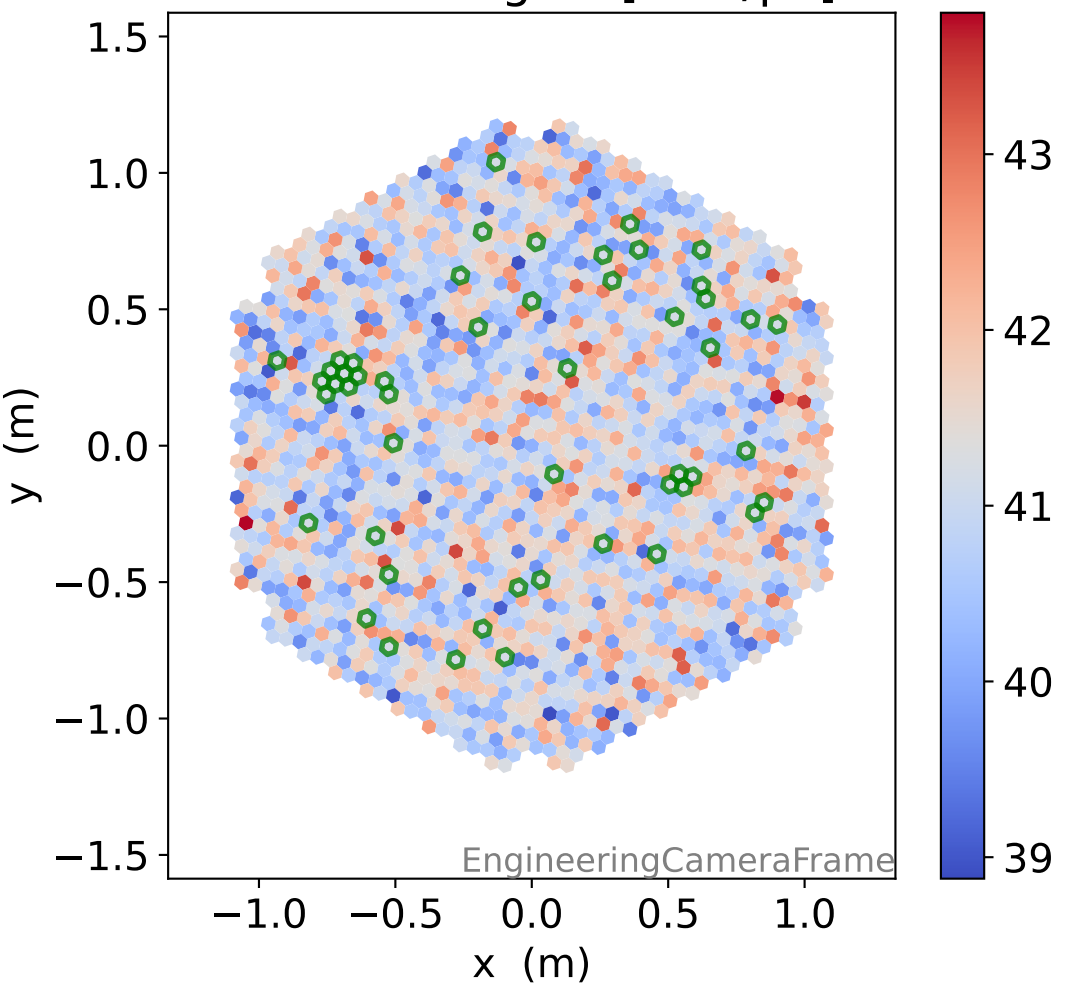

Run 7551

Run 7551

Run 7551 channel: HG

FF sample of 10000 events

pedestal sample of 10000 events

flat-fielded gain [ADC/pe]

Run 7551 channel: LG

FF sample of 10000 events

pedestal sample of 10000 events

flat-fielded gain [ADC/pe]