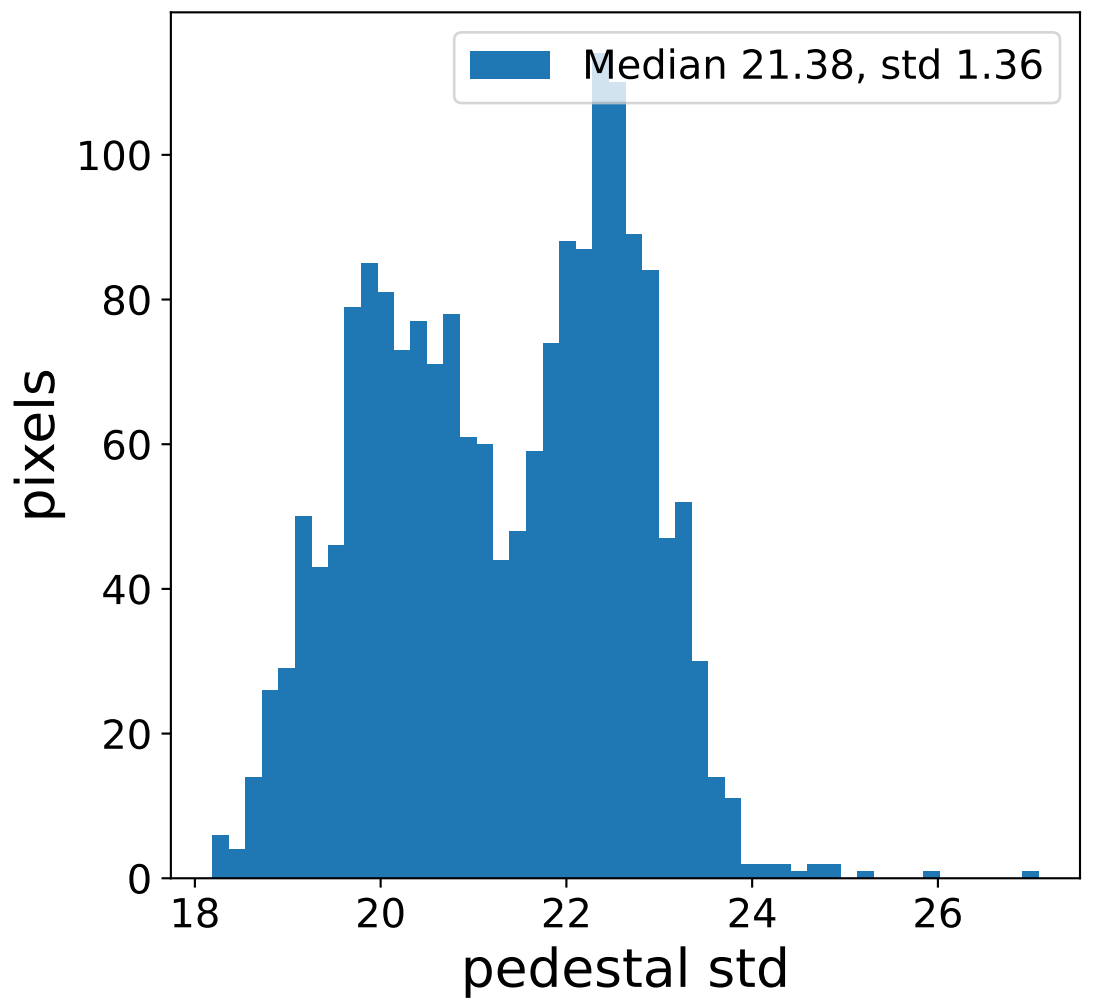

Run 7551

Run 7551

Run 7551 channel: HG

FF sample of 10000 events

pedestal sample of 10000 events

flat-fielded gain [ADC/pe]

Run 7551 channel: LG

FF sample of 10000 events

pedestal sample of 10000 events

flat-fielded gain [ADC/pe]