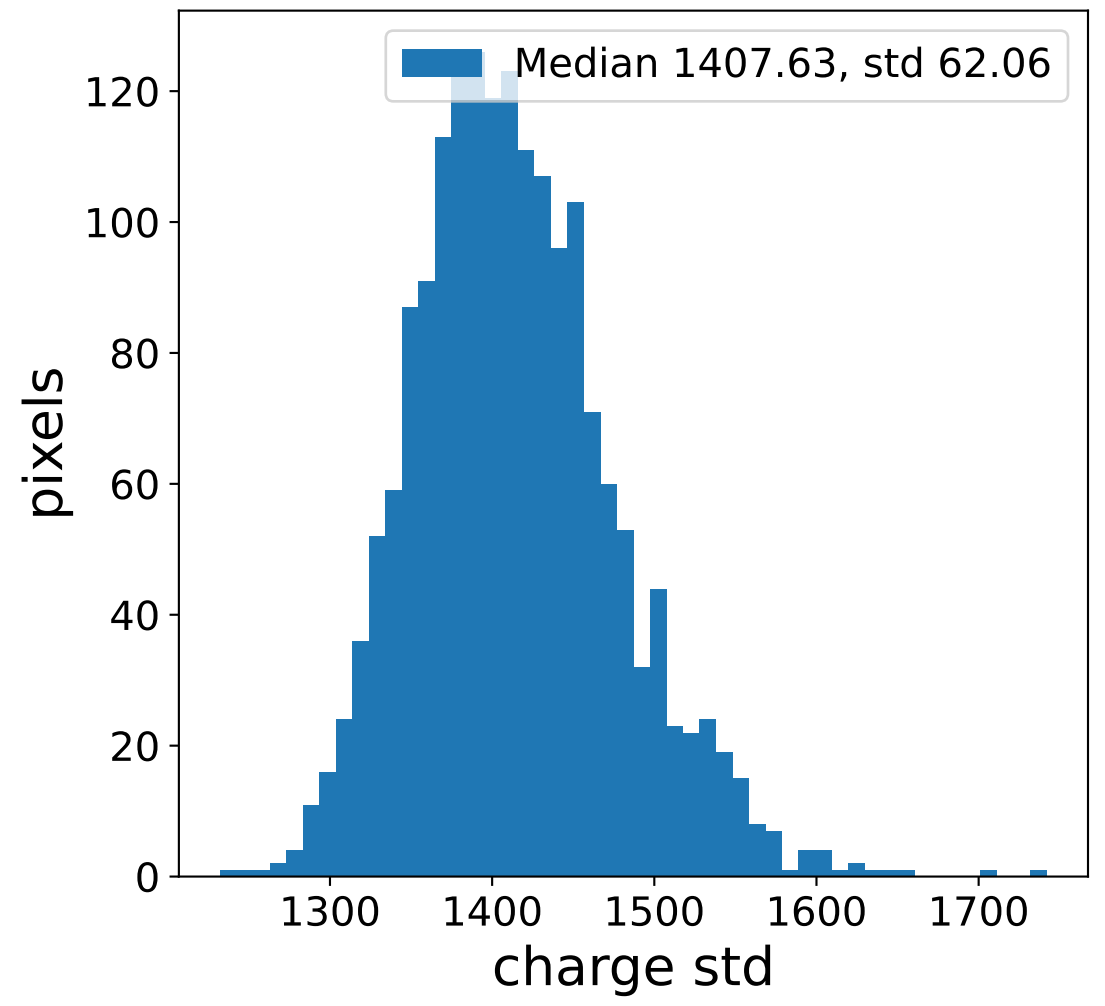

Run 7551

Run 7551

Run 7551 channel: HG

FF sample of 10000 events

pedestal sample of 10000 events

flat-fielded gain [ADC/pe]

Run 7551 channel: LG

FF sample of 10000 events

pedestal sample of 10000 events

flat-fielded gain [ADC/pe]