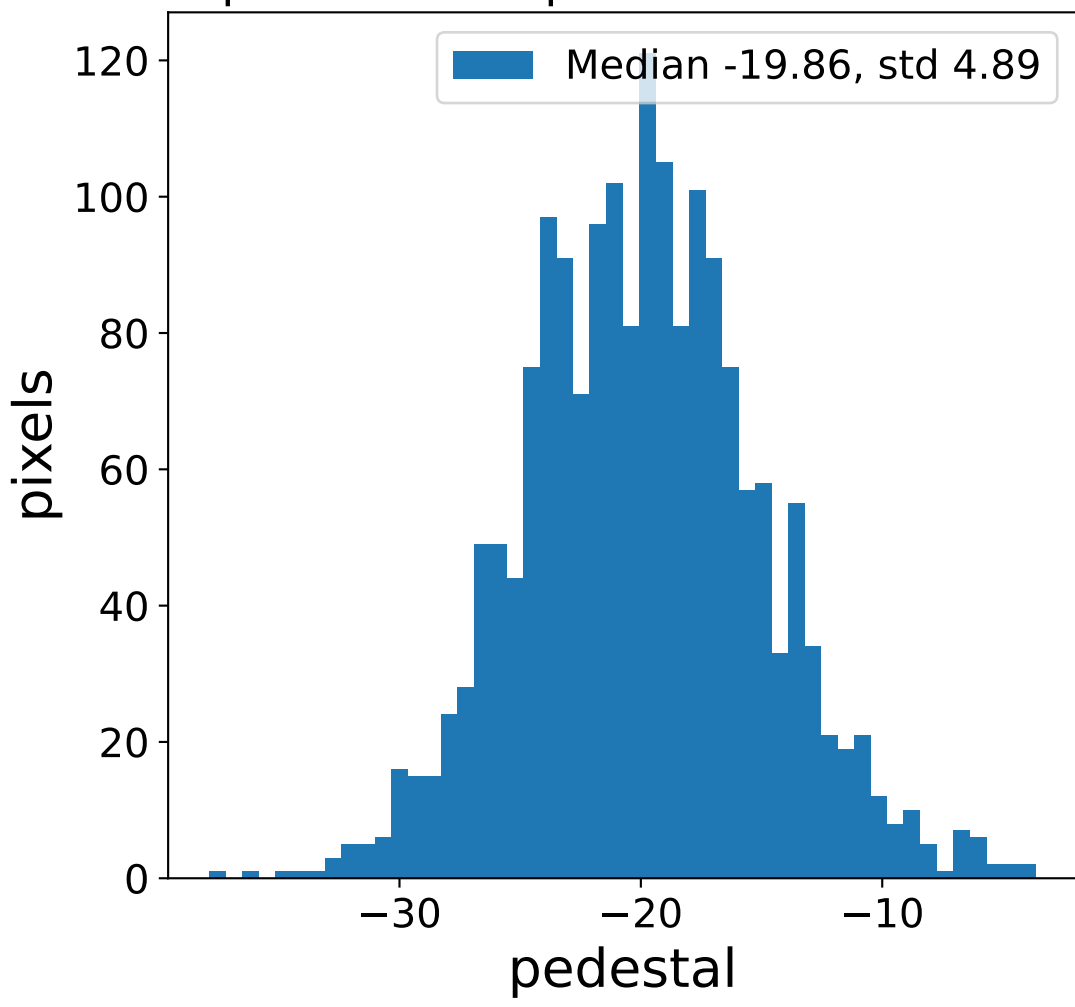

Run 7551

Run 7551

Run 7551 channel: HG

FF sample of 10000 events

pedestal sample of 10000 events

flat-fielded gain [ADC/pe]

Run 7551 channel: LG

FF sample of 10000 events

pedestal sample of 10000 events

flat-fielded gain [ADC/pe]