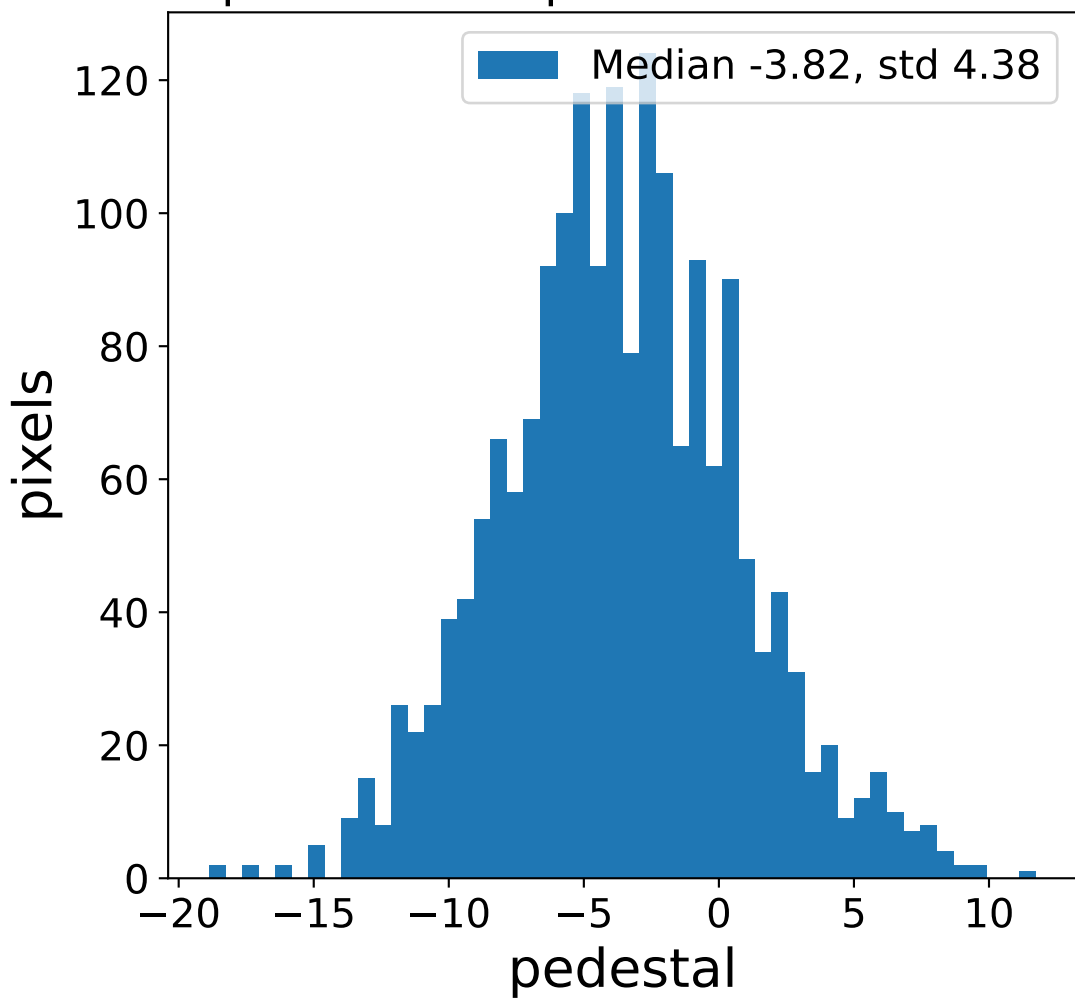

Run 7551

Run 7551

Run 7551 channel: HG

FF sample of 10000 events

pedestal sample of 10000 events

flat-fielded gain [ADC/pe]

Run 7551 channel: LG

FF sample of 10000 events

pedestal sample of 10000 events

flat-fielded gain [ADC/pe]