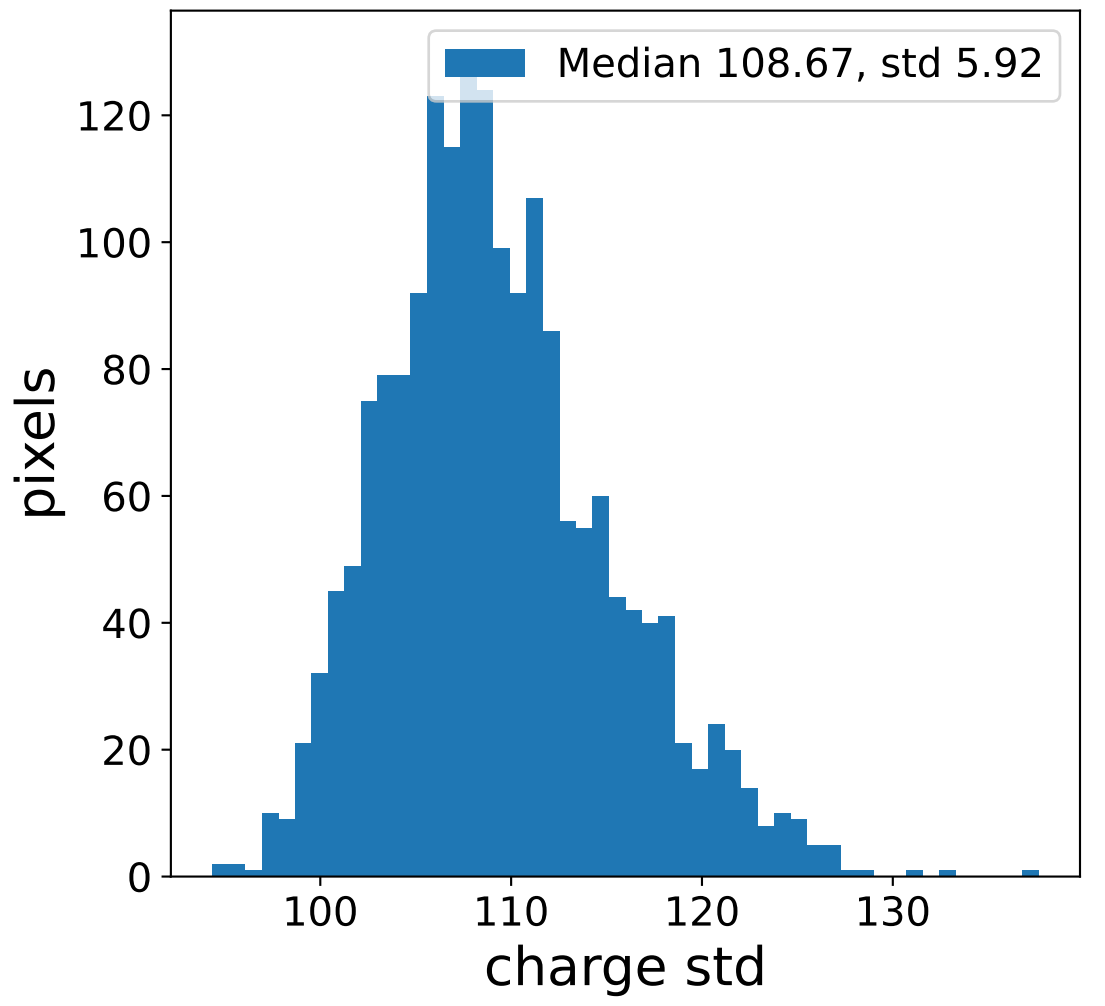

Run 7551

Run 7551

Run 7551 channel: HG

FF sample of 10000 events

pedestal sample of 10000 events

flat-fielded gain [ADC/pe]

Run 7551 channel: LG

FF sample of 10000 events

pedestal sample of 10000 events

flat-fielded gain [ADC/pe]