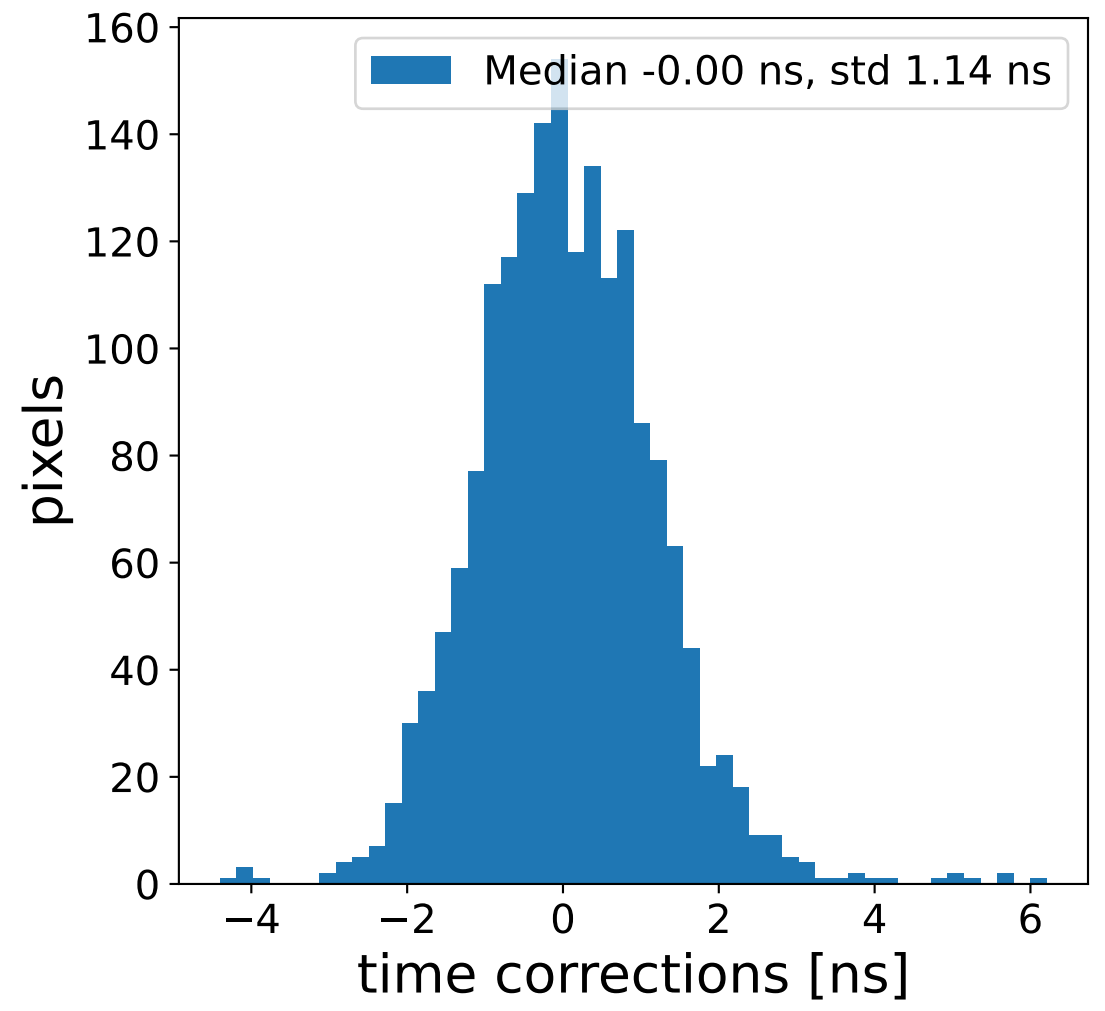

Run 7551

Run 7551

Run 7551 channel: HG

FF sample of 10000 events

pedestal sample of 10000 events

flat-fielded gain [ADC/pe]

Run 7551 channel: LG

FF sample of 10000 events

pedestal sample of 10000 events

flat-fielded gain [ADC/pe]