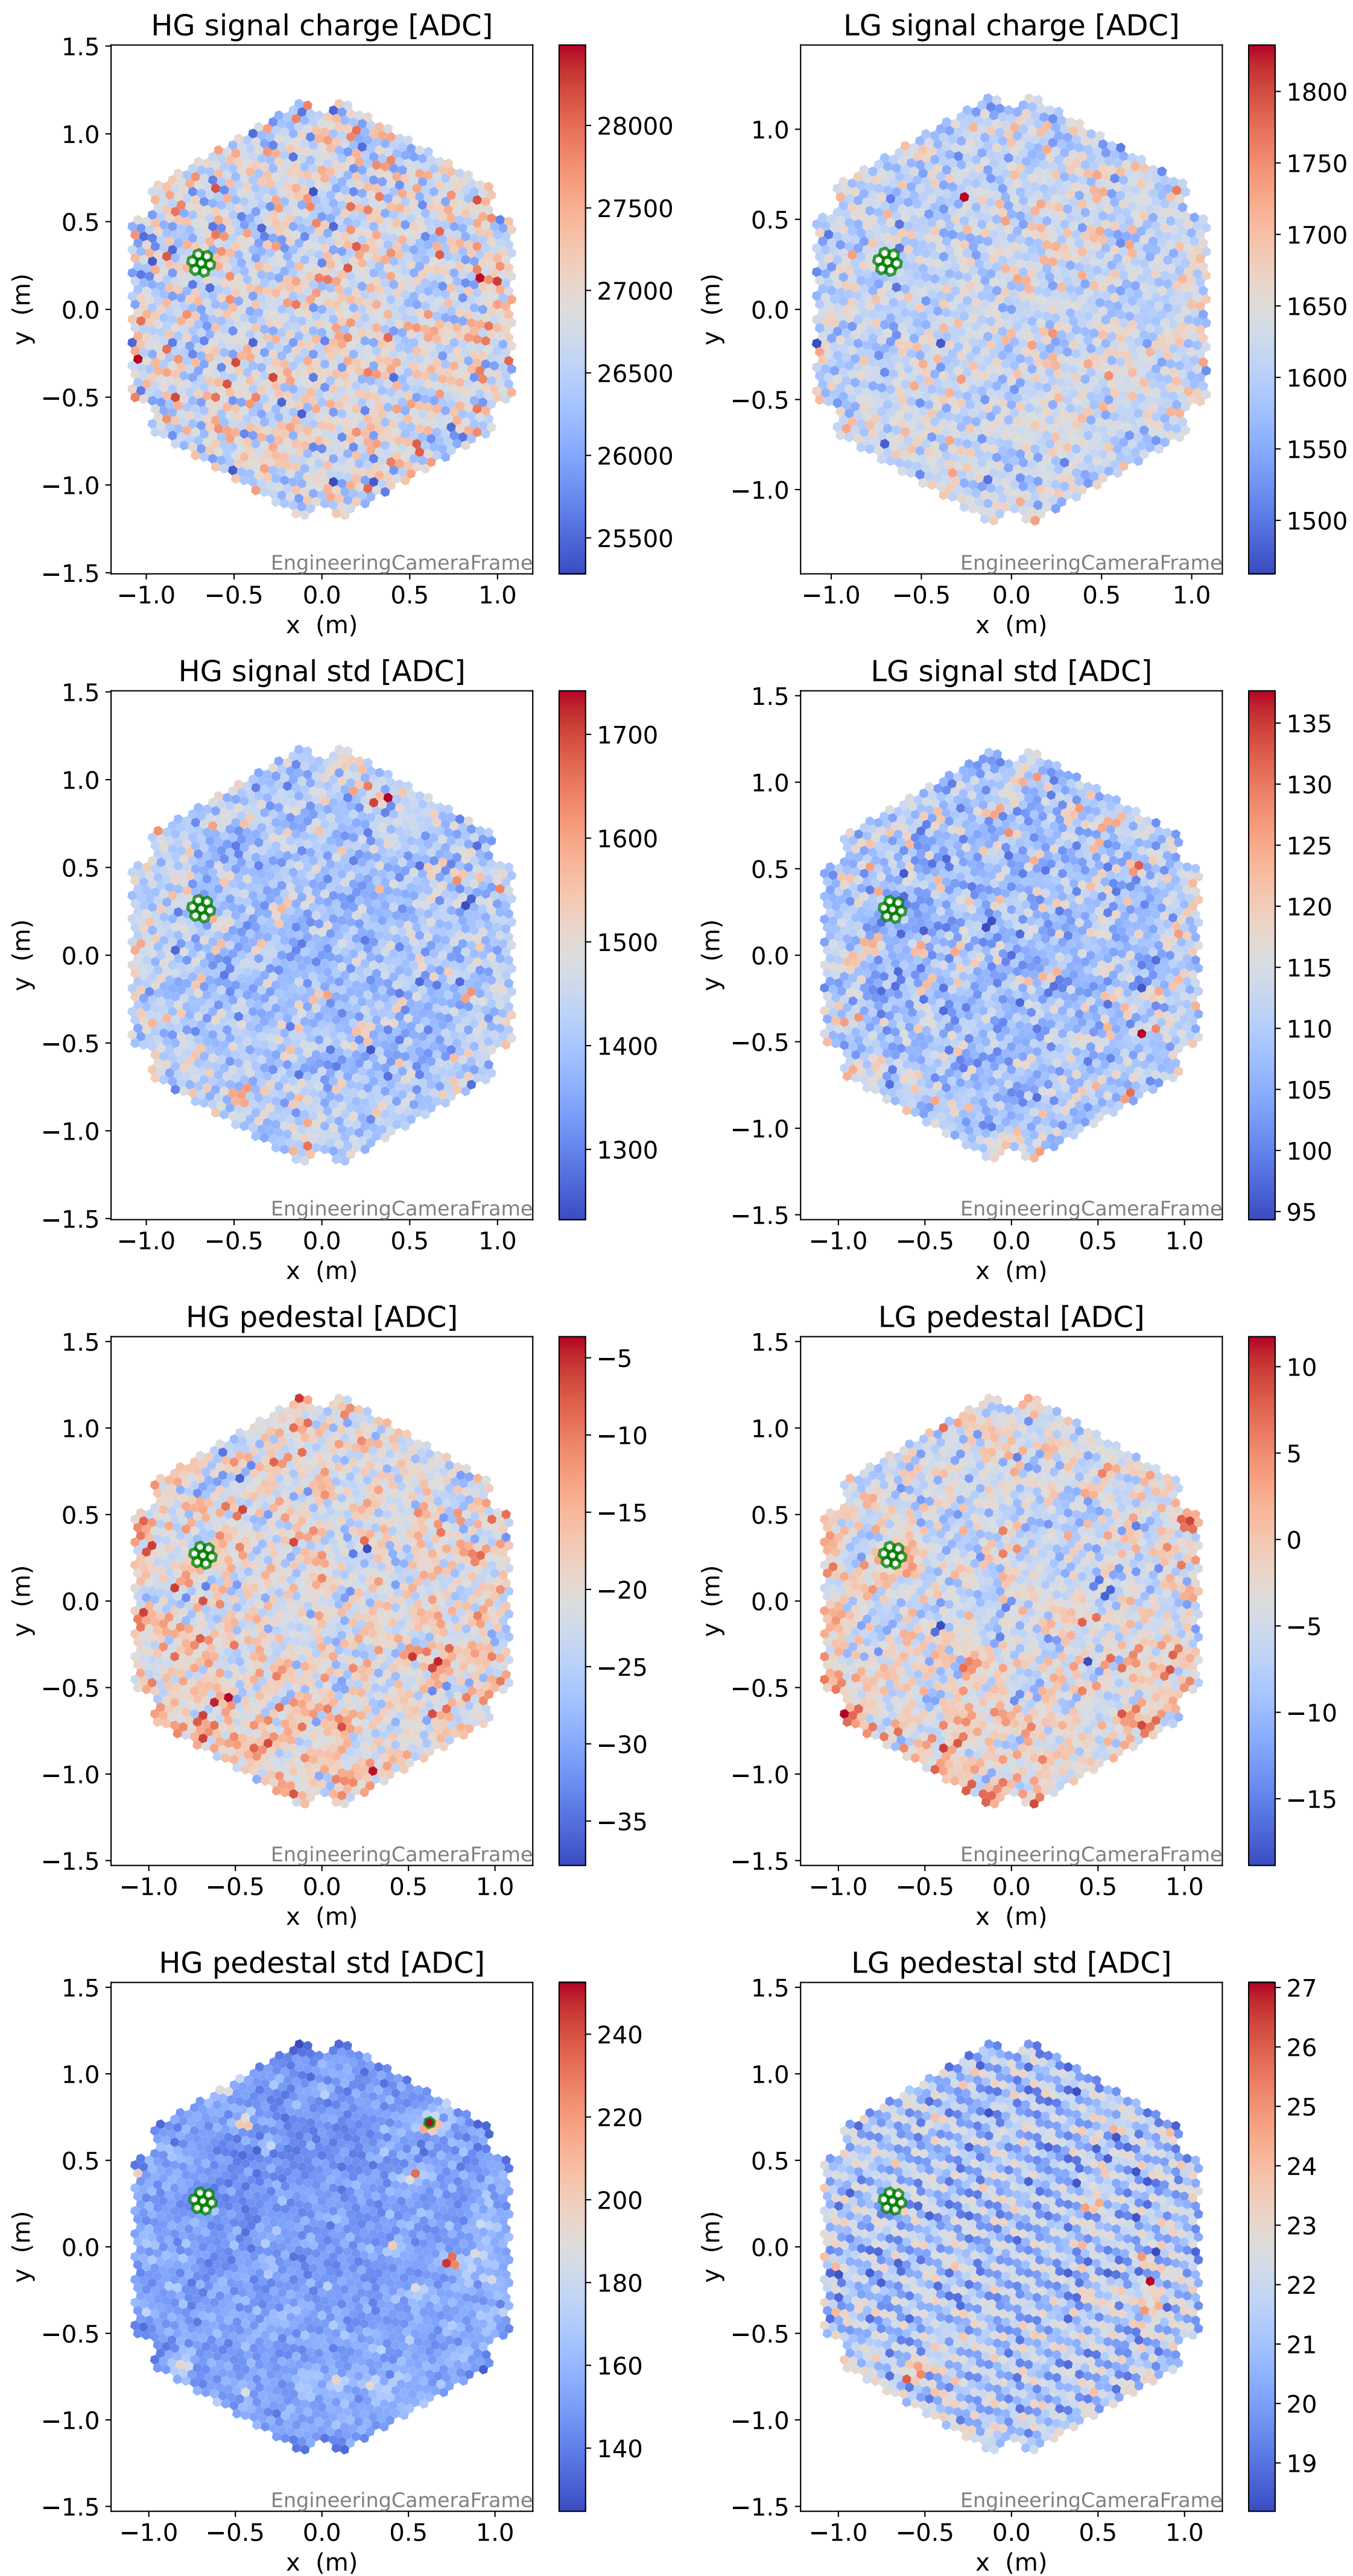

Run 7551

Run 7551

Run 7551 channel: HG

FF sample of 10000 events

pedestal sample of 10000 events

flat-fielded gain [ADC/pe]

Run 7551 channel: LG

FF sample of 10000 events

pedestal sample of 10000 events

flat-fielded gain [ADC/pe]