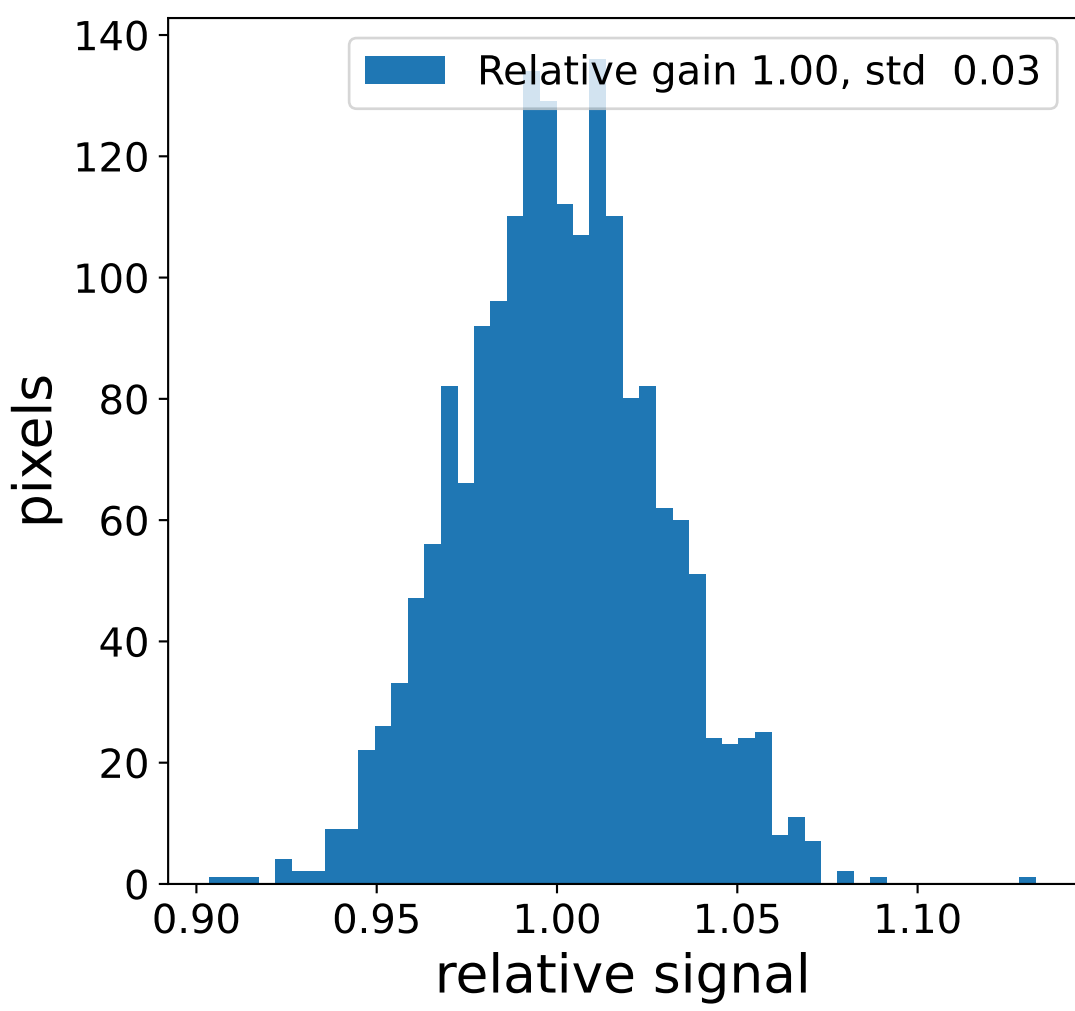

Run 7551

Run 7551

Run 7551 channel: HG

FF sample of 10000 events

pedestal sample of 10000 events

flat-fielded gain [ADC/pe]

Run 7551 channel: LG

FF sample of 10000 events

pedestal sample of 10000 events

flat-fielded gain [ADC/pe]