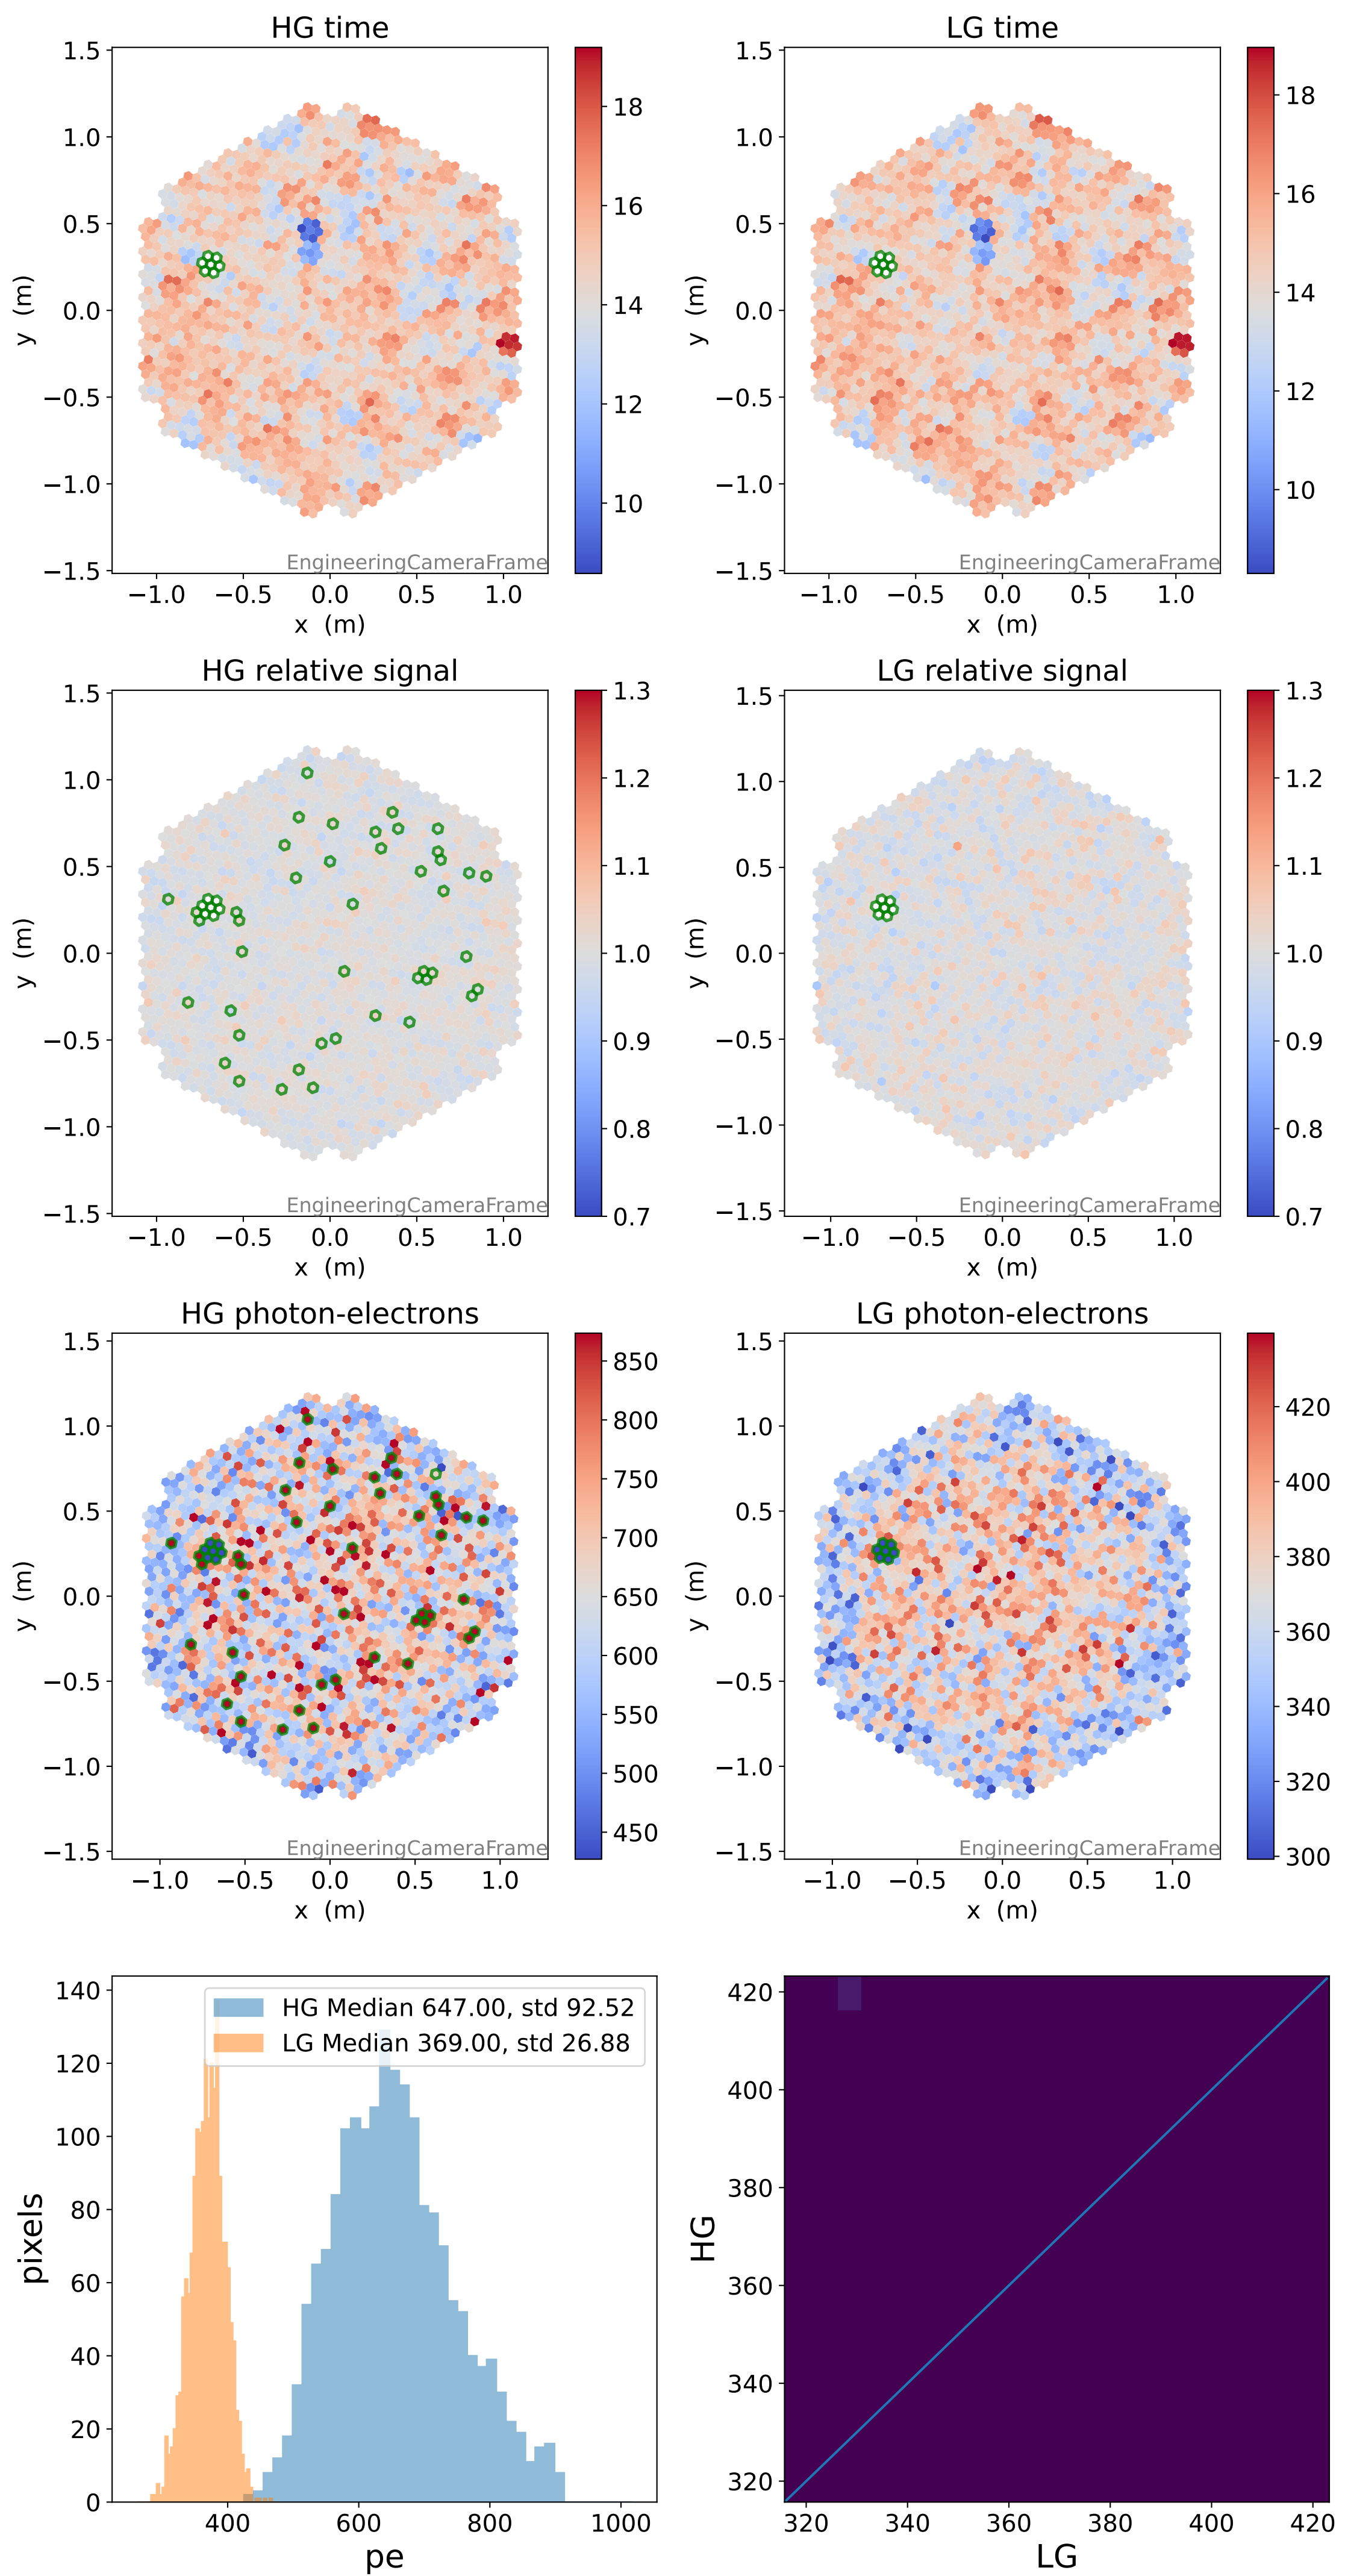

Run 7551

Run 7551

Run 7551 channel: HG

FF sample of 10000 events

pedestal sample of 10000 events

flat-fielded gain [ADC/pe]

Run 7551 channel: LG

FF sample of 10000 events

pedestal sample of 10000 events

flat-fielded gain [ADC/pe]