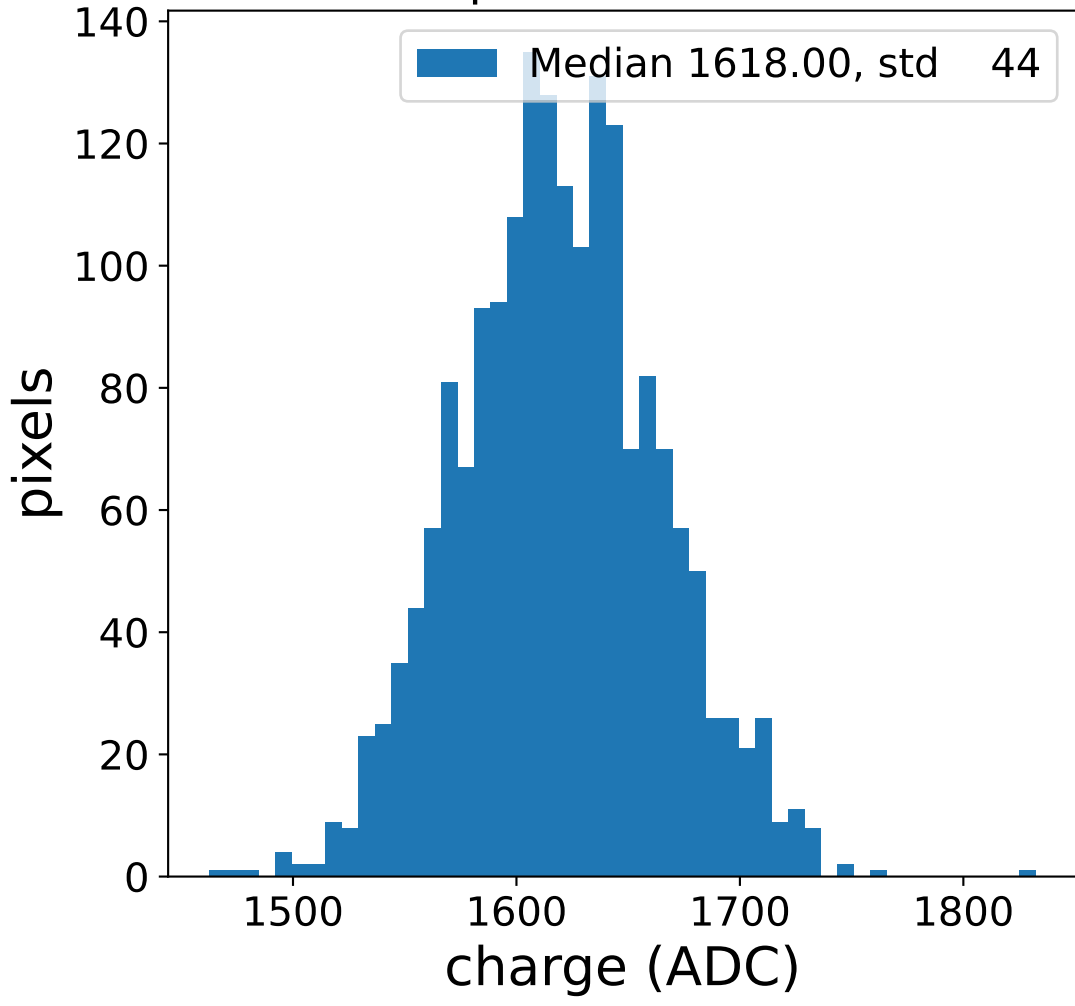

Run 7551

Run 7551

Run 7551 channel: HG

FF sample of 10000 events

pedestal sample of 10000 events

flat-fielded gain [ADC/pe]

Run 7551 channel: LG

FF sample of 10000 events

pedestal sample of 10000 events

flat-fielded gain [ADC/pe]