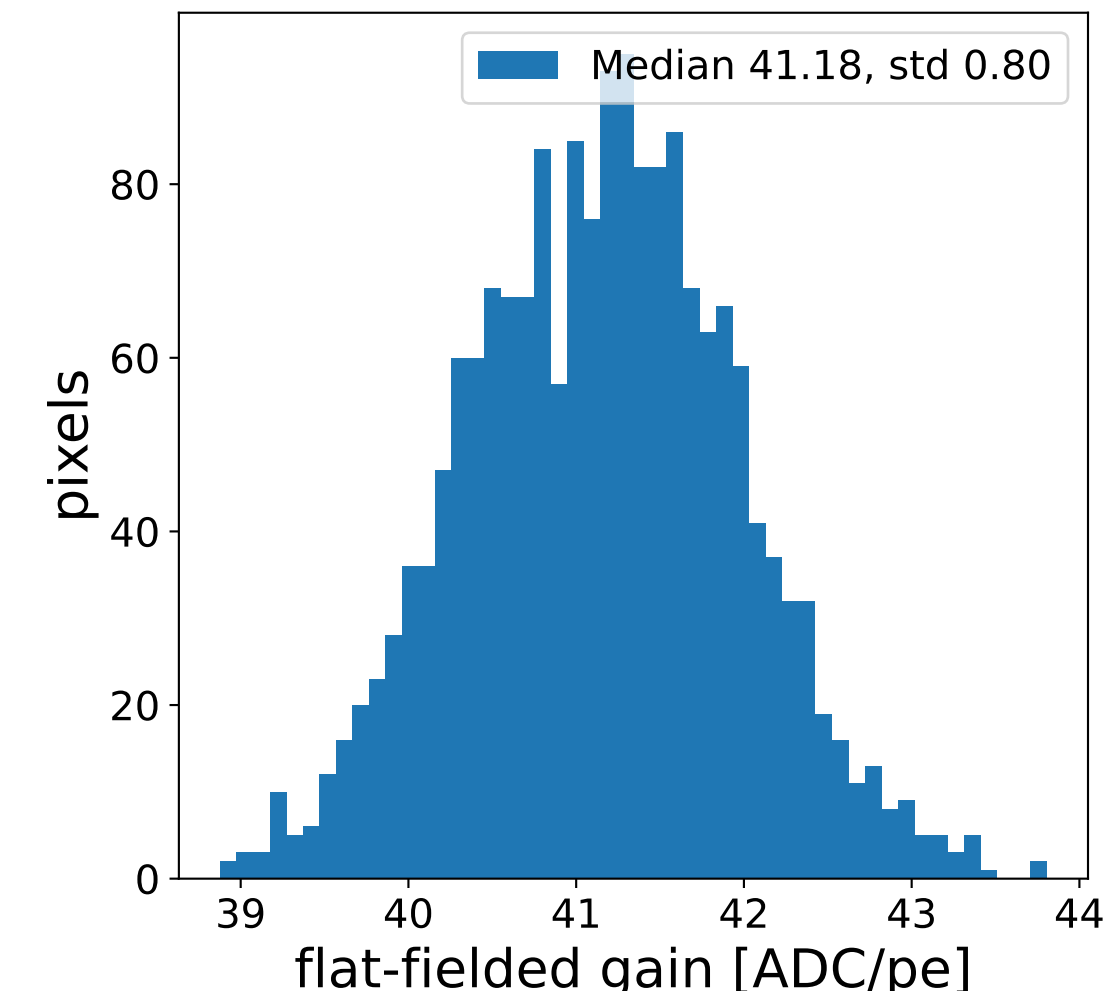

Run 7551

Run 7551

Run 7551 channel: HG

FF sample of 10000 events

pedestal sample of 10000 events

flat-fielded gain [ADC/pe]

Run 7551 channel: LG

FF sample of 10000 events

pedestal sample of 10000 events

flat-fielded gain [ADC/pe]