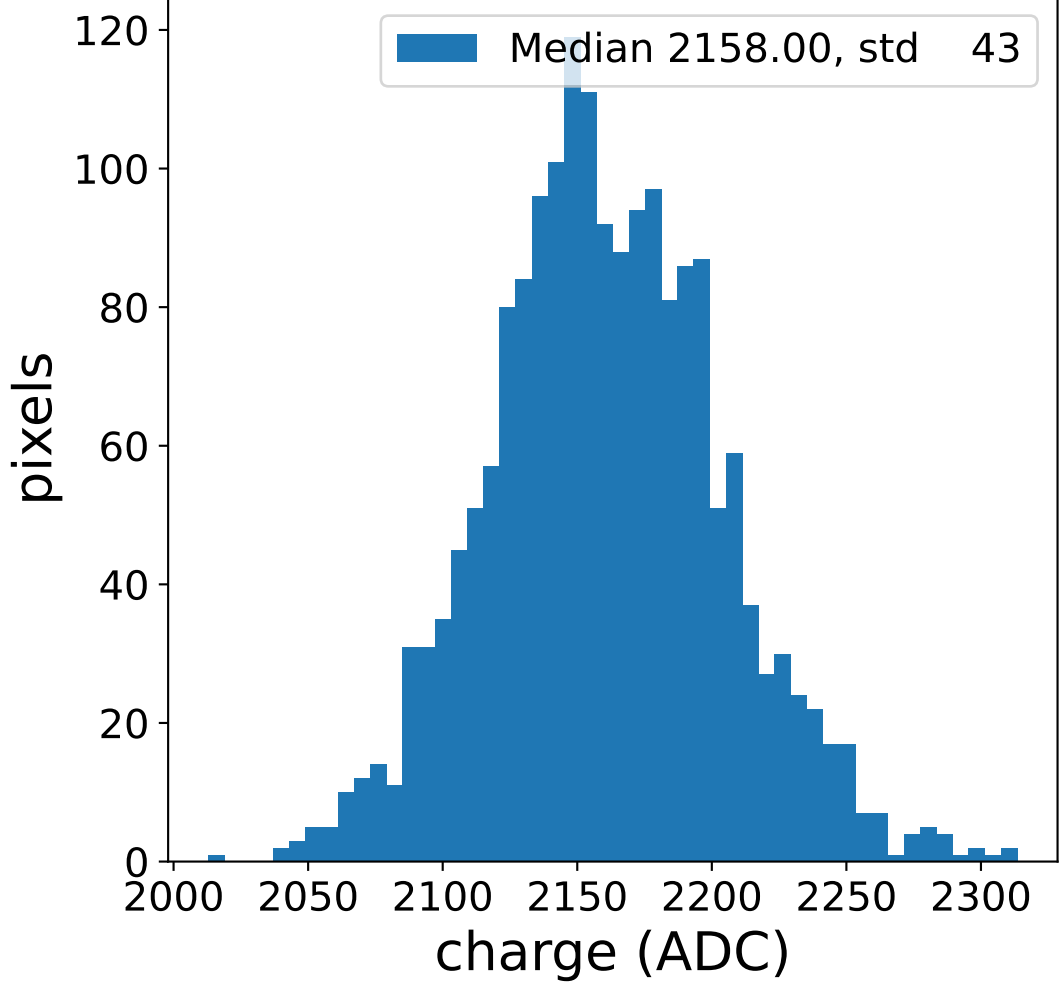

Run 7548

Run 7548

Run 7548 channel: HG

FF sample of 10000 events

pedestal sample of 10000 events

Run 7548 channel: LG

FF sample of 10000 events

pedestal sample of 10000 events

flat-fielded gain [ADC/pe]