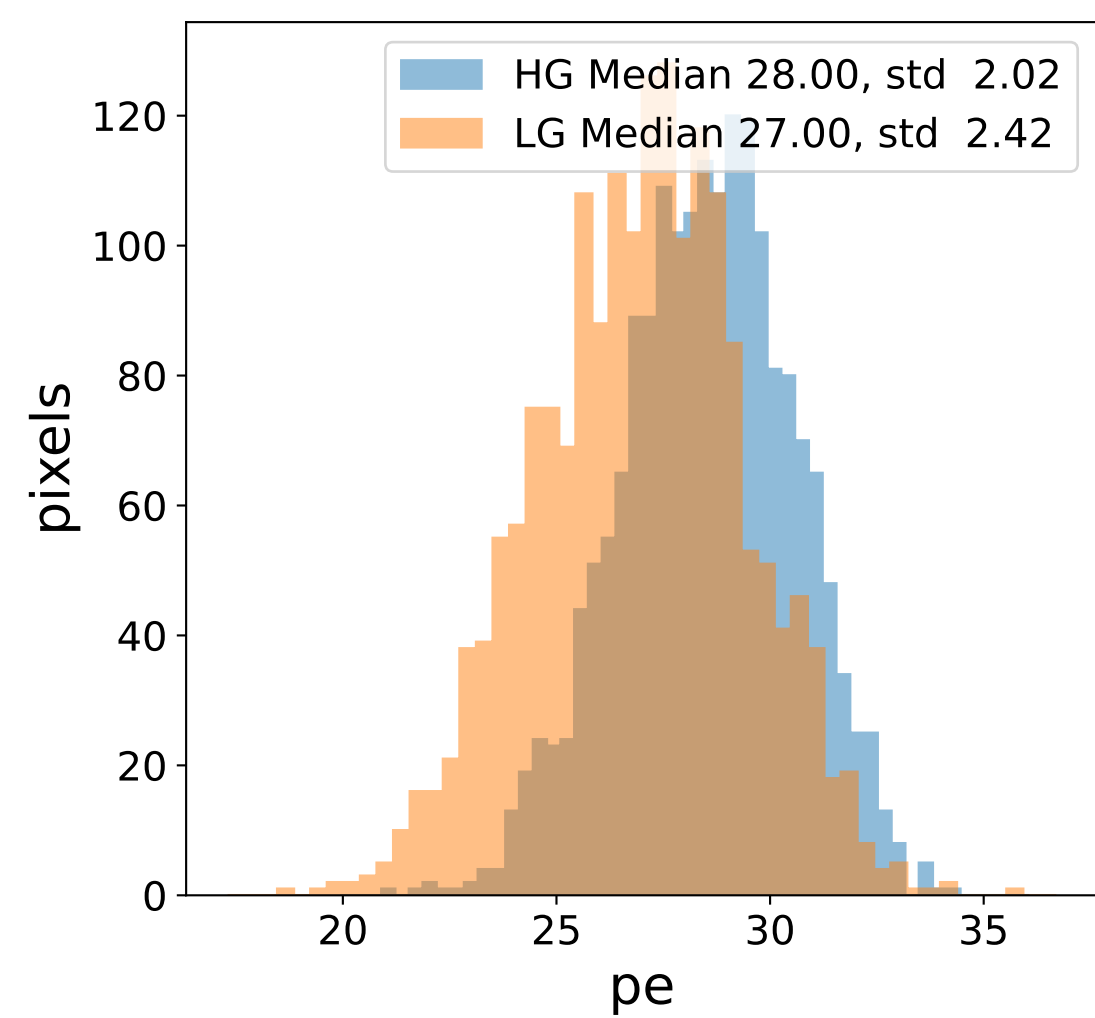

Run 7548

Run 7548

Run 7548 channel: HG

FF sample of 10000 events

pedestal sample of 10000 events

Run 7548 channel: LG

FF sample of 10000 events

pedestal sample of 10000 events

flat-fielded gain [ADC/pe]