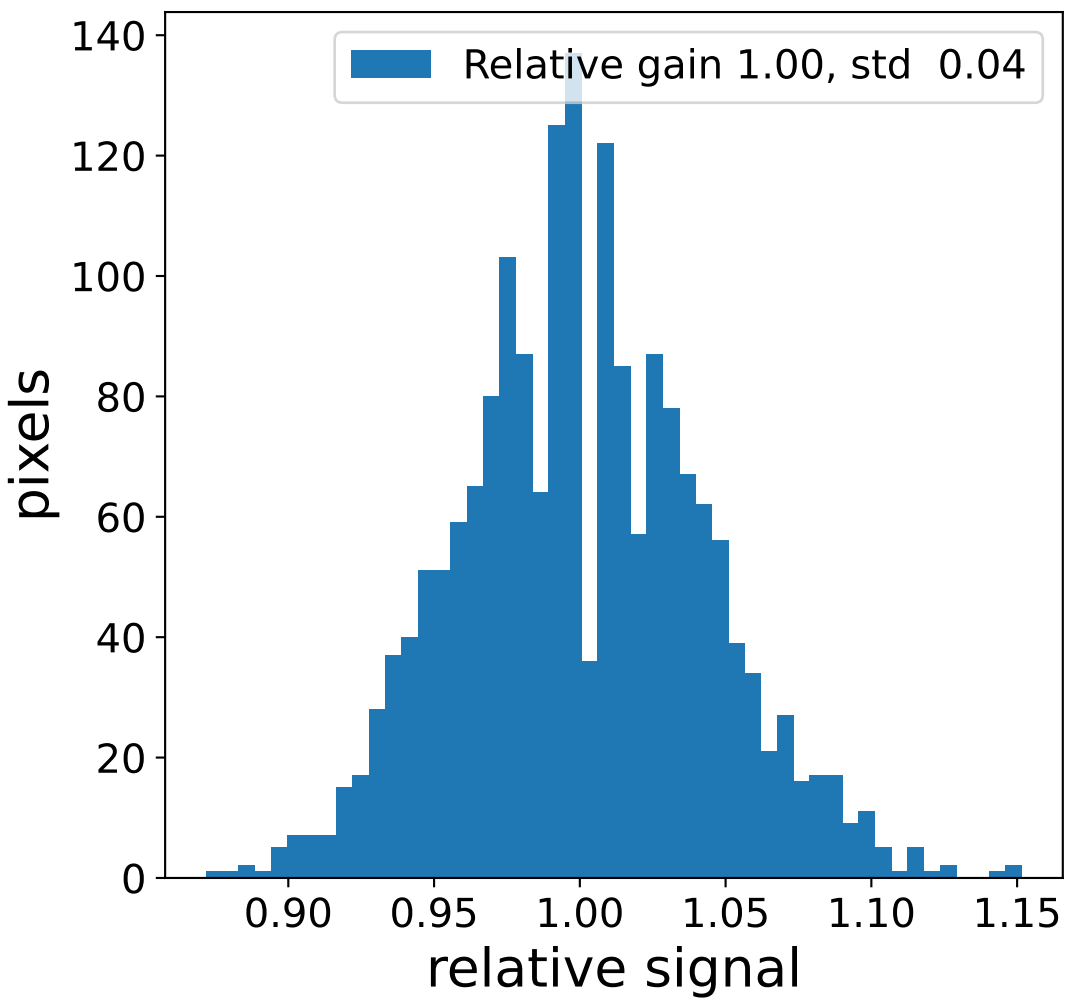

Run 7548

Run 7548

Run 7548 channel: HG

FF sample of 10000 events

pedestal sample of 10000 events

Run 7548 channel: LG

FF sample of 10000 events

pedestal sample of 10000 events

flat-fielded gain [ADC/pe]