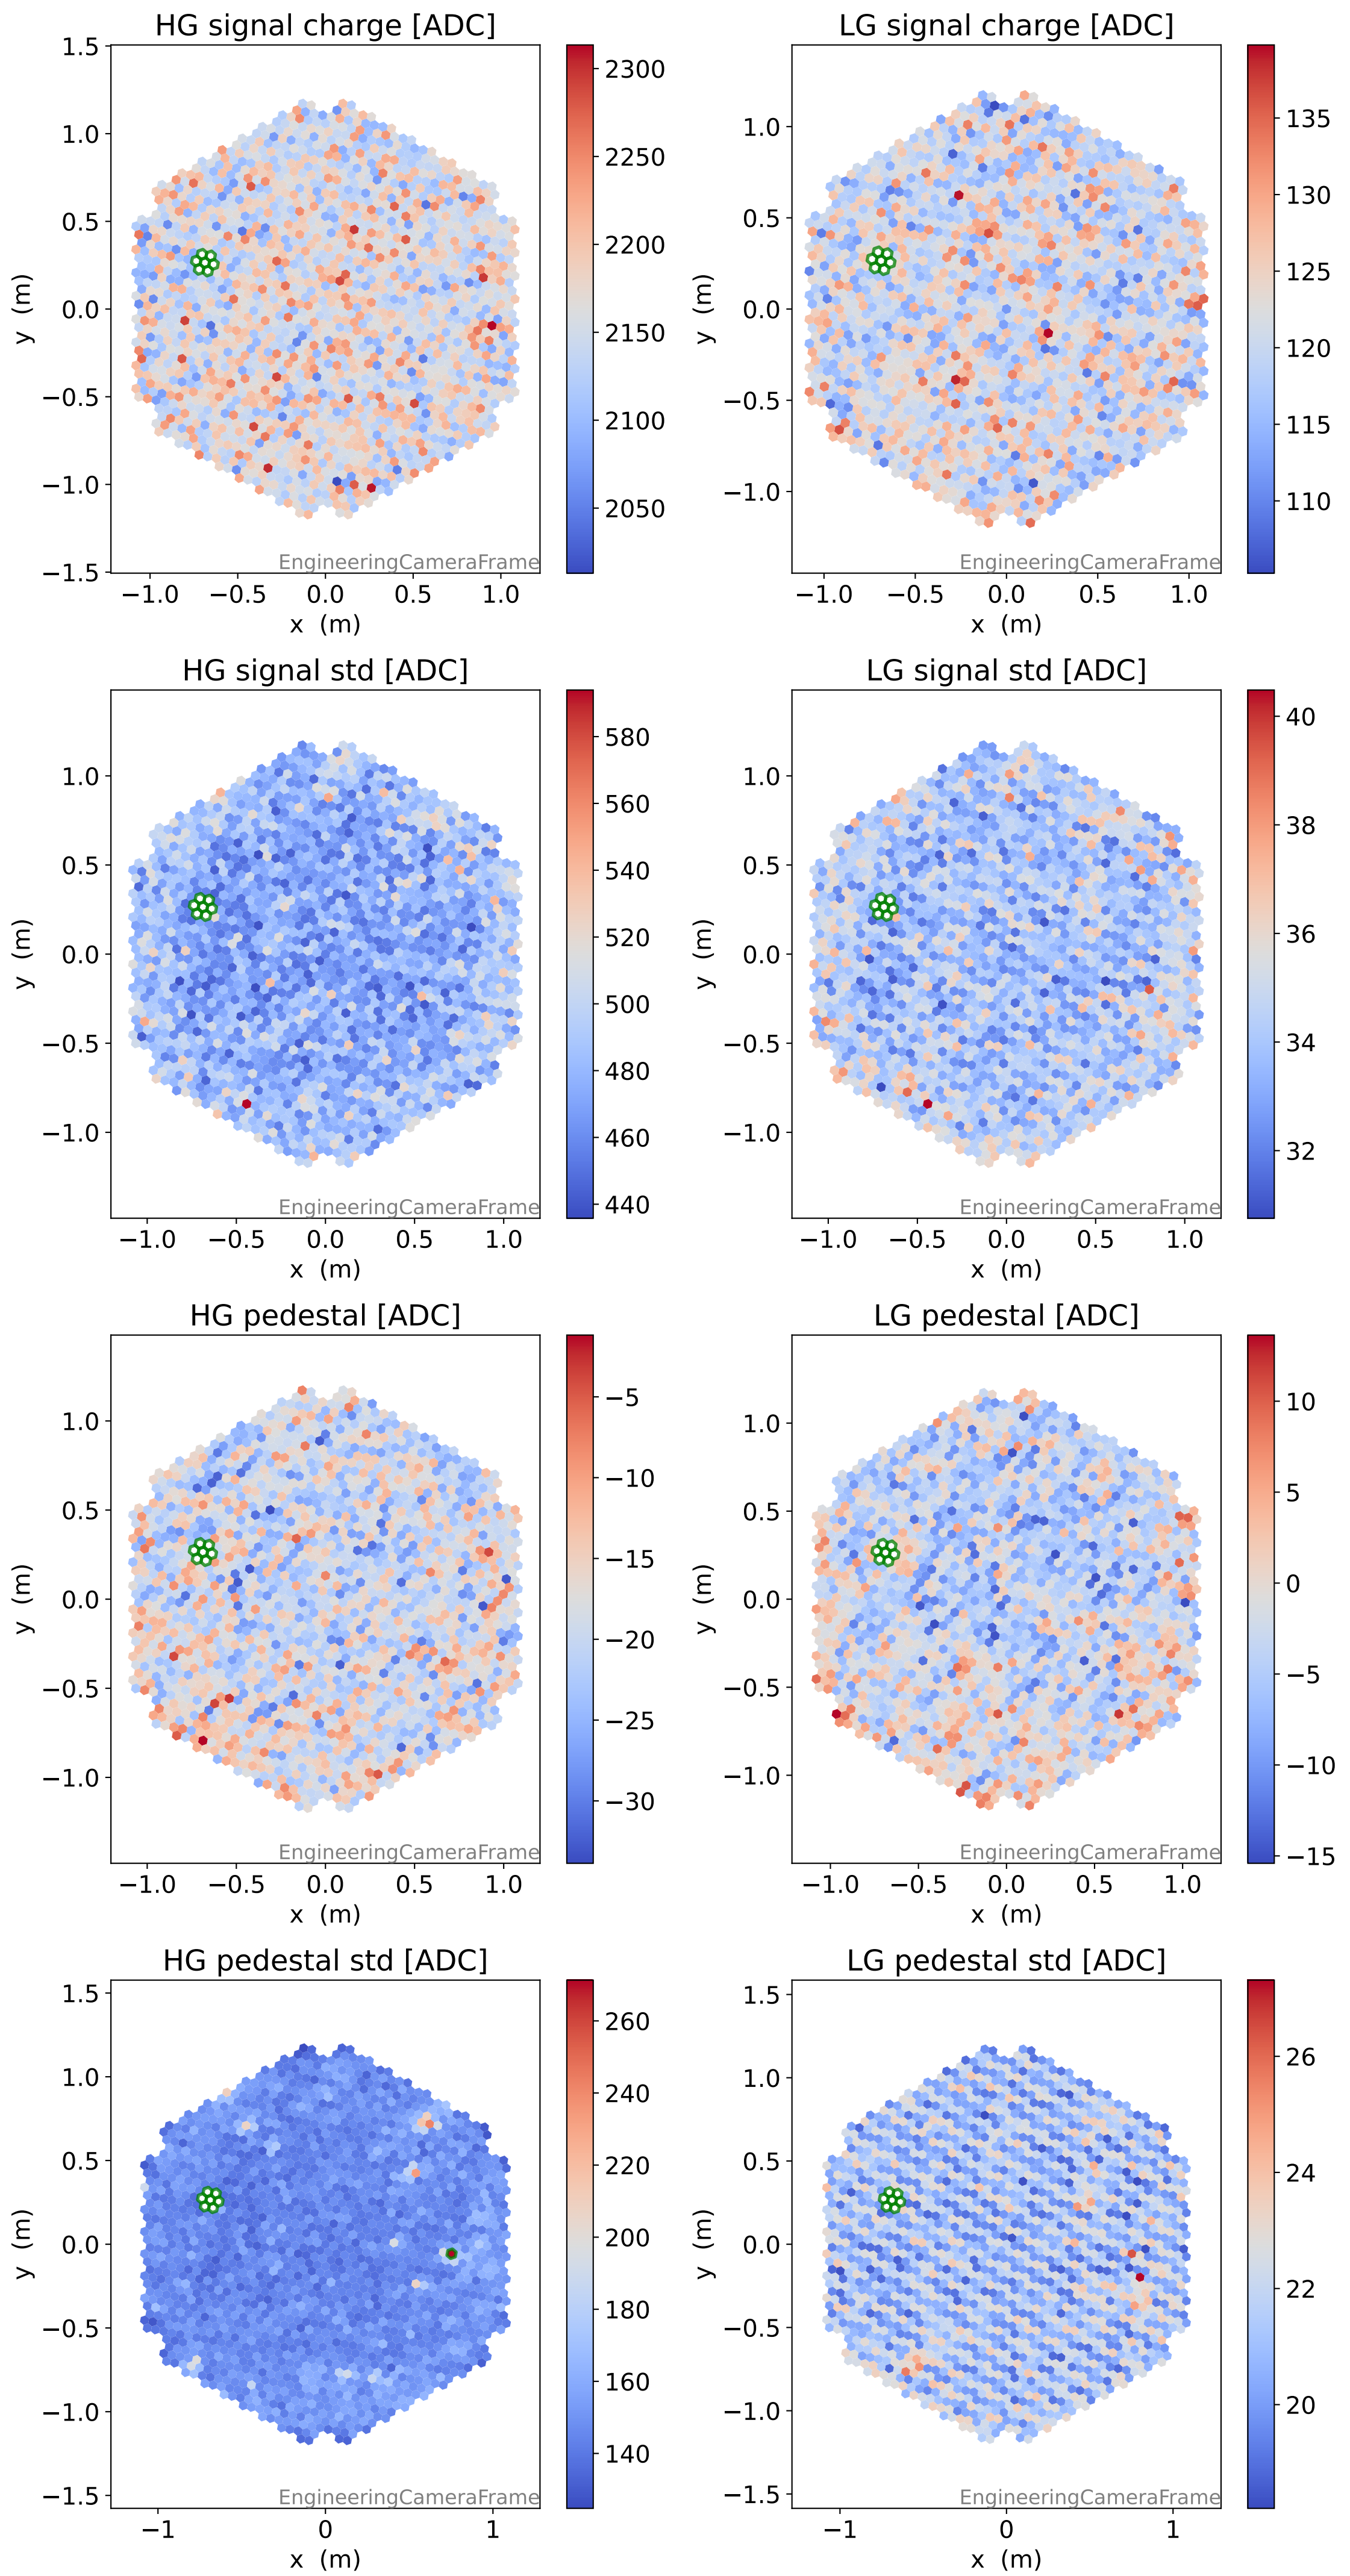

Run 7548

Run 7548

Run 7548 channel: HG

FF sample of 10000 events

pedestal sample of 10000 events

Run 7548 channel: LG

FF sample of 10000 events

pedestal sample of 10000 events

flat-fielded gain [ADC/pe]