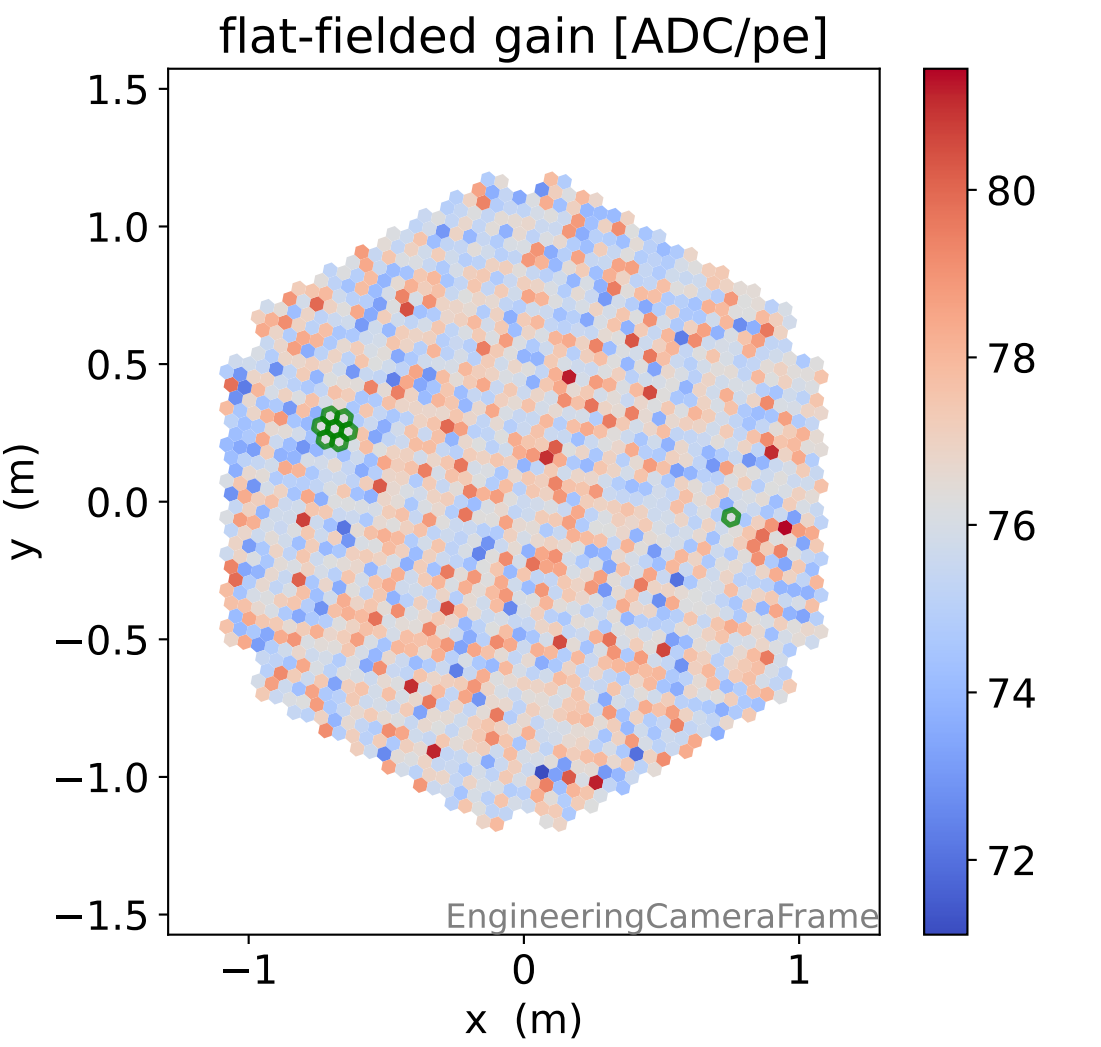

Run 7548

Run 7548

Run 7548 channel: HG

FF sample of 10000 events

pedestal sample of 10000 events

Run 7548 channel: LG

FF sample of 10000 events

pedestal sample of 10000 events

flat-fielded gain [ADC/pe]