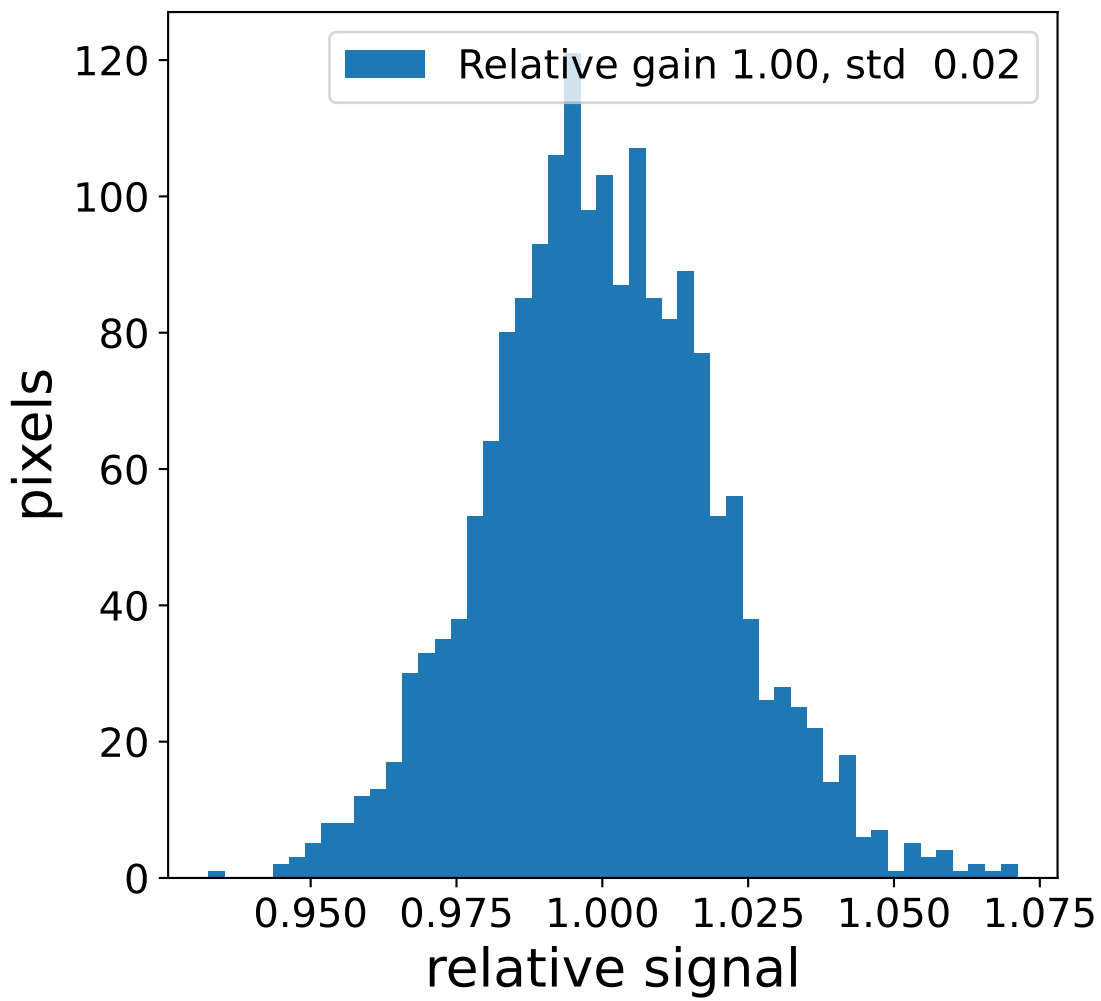

Run 7548

Run 7548

Run 7548 channel: HG

FF sample of 10000 events

pedestal sample of 10000 events

Run 7548 channel: LG

FF sample of 10000 events

pedestal sample of 10000 events

flat-fielded gain [ADC/pe]