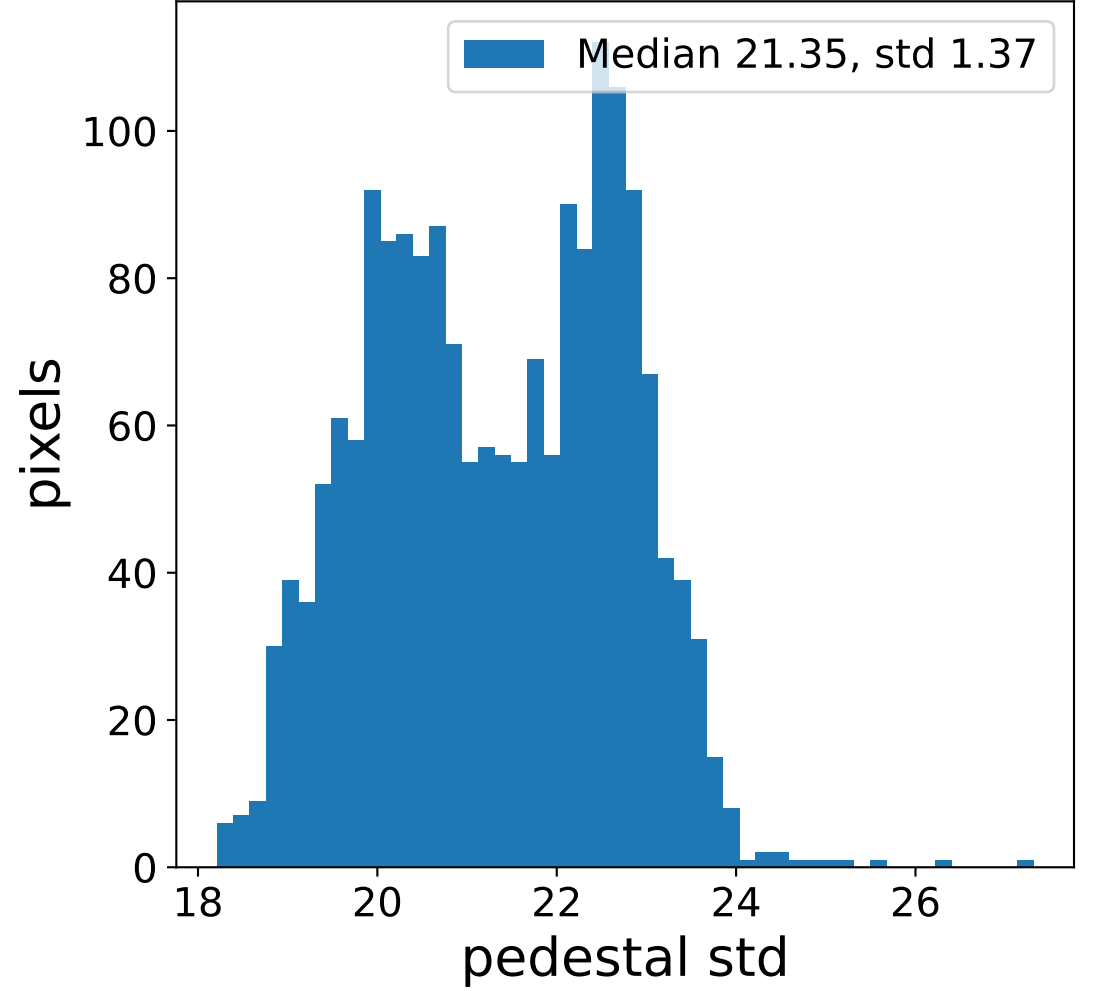

Run 7548

Run 7548

Run 7548 channel: HG

FF sample of 10000 events

pedestal sample of 10000 events

Run 7548 channel: LG

FF sample of 10000 events

pedestal sample of 10000 events

flat-fielded gain [ADC/pe]