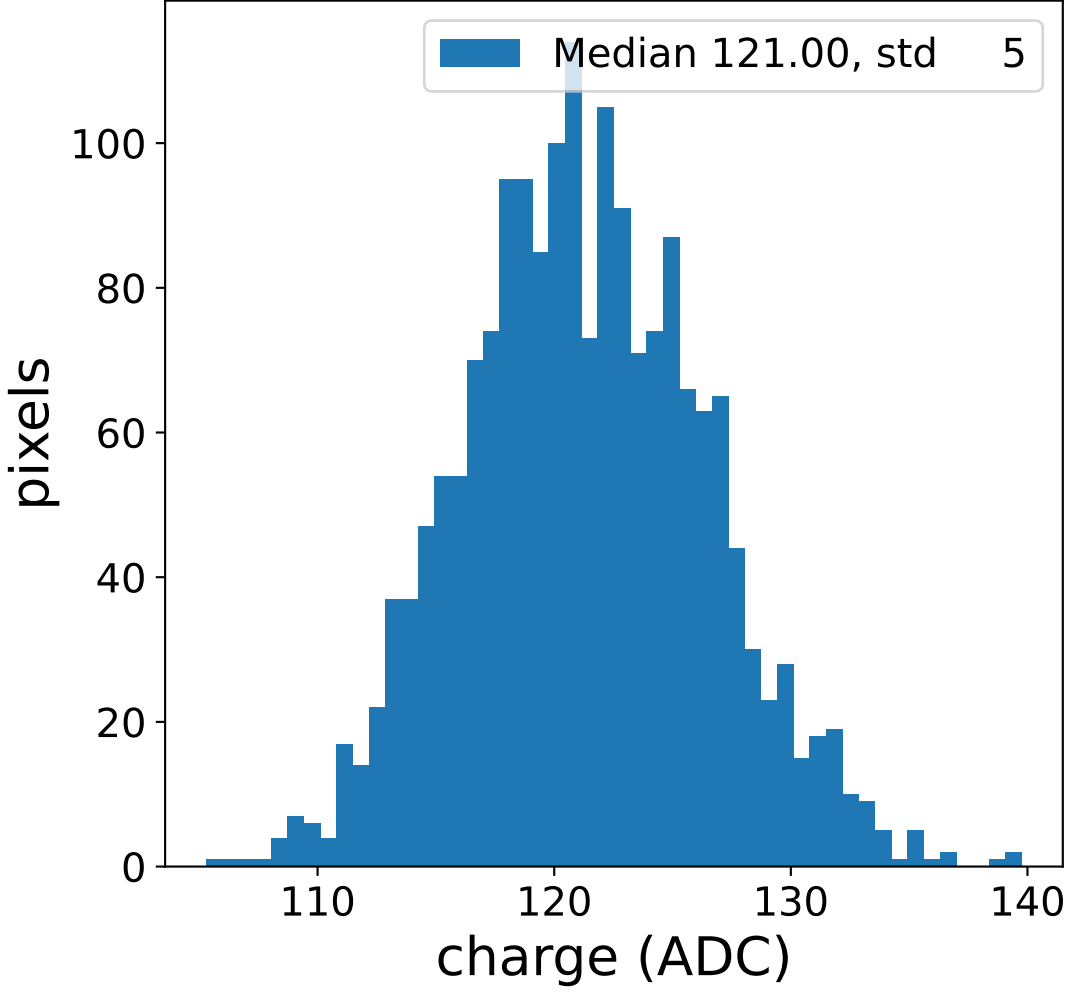

Run 7548

Run 7548

Run 7548 channel: HG

FF sample of 10000 events

pedestal sample of 10000 events

Run 7548 channel: LG

FF sample of 10000 events

pedestal sample of 10000 events

flat-fielded gain [ADC/pe]