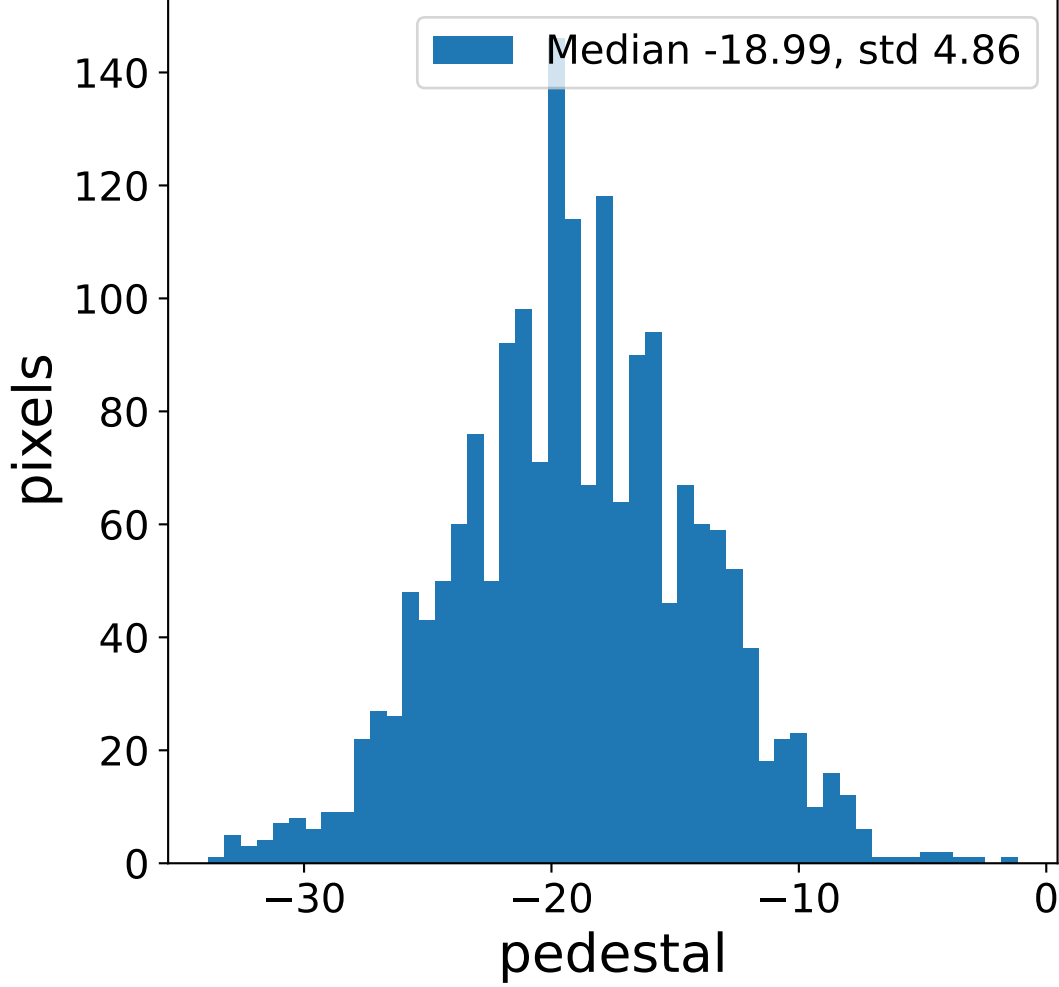

Run 7548

Run 7548

Run 7548 channel: HG

FF sample of 10000 events

pedestal sample of 10000 events

Run 7548 channel: LG

FF sample of 10000 events

pedestal sample of 10000 events

flat-fielded gain [ADC/pe]