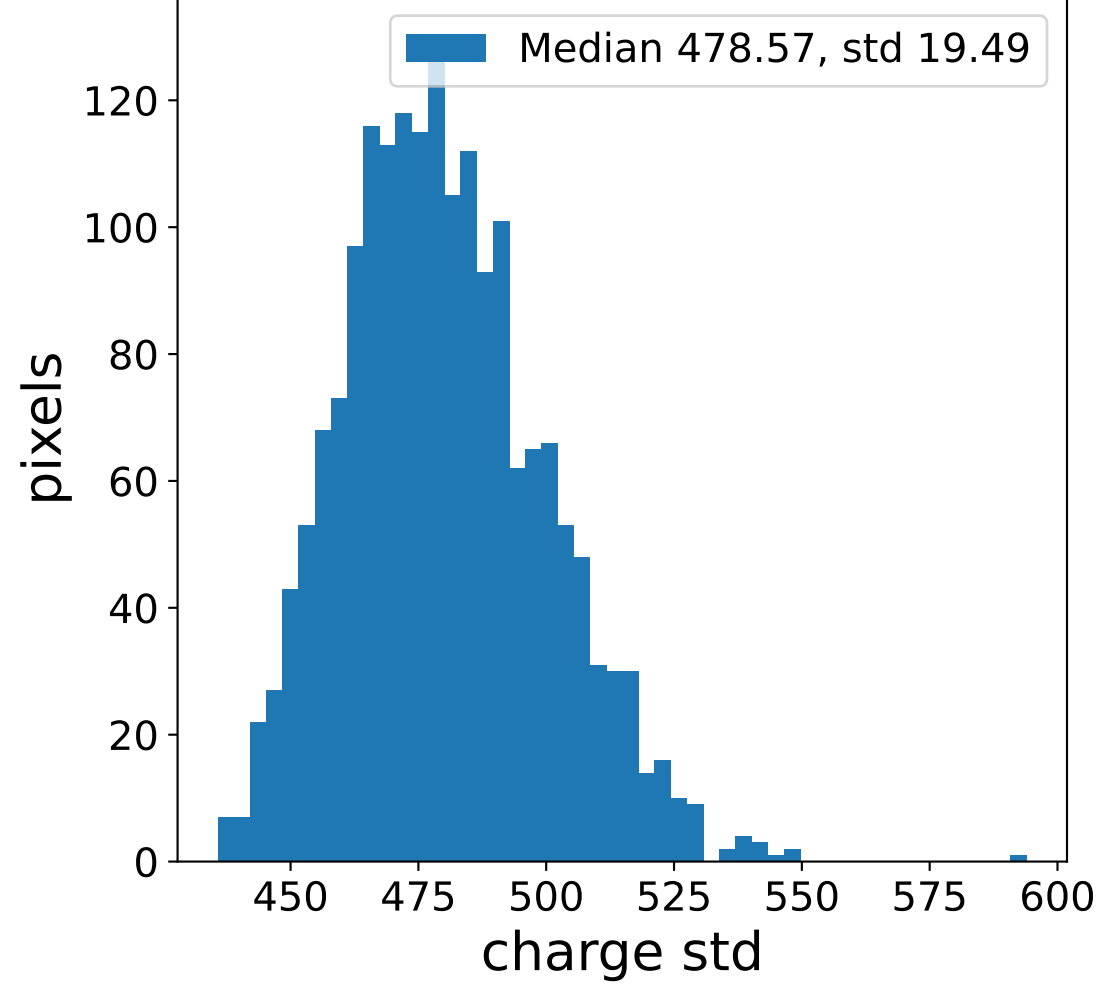

Run 7548

Run 7548

Run 7548 channel: HG

FF sample of 10000 events

pedestal sample of 10000 events

Run 7548 channel: LG

FF sample of 10000 events

pedestal sample of 10000 events

flat-fielded gain [ADC/pe]