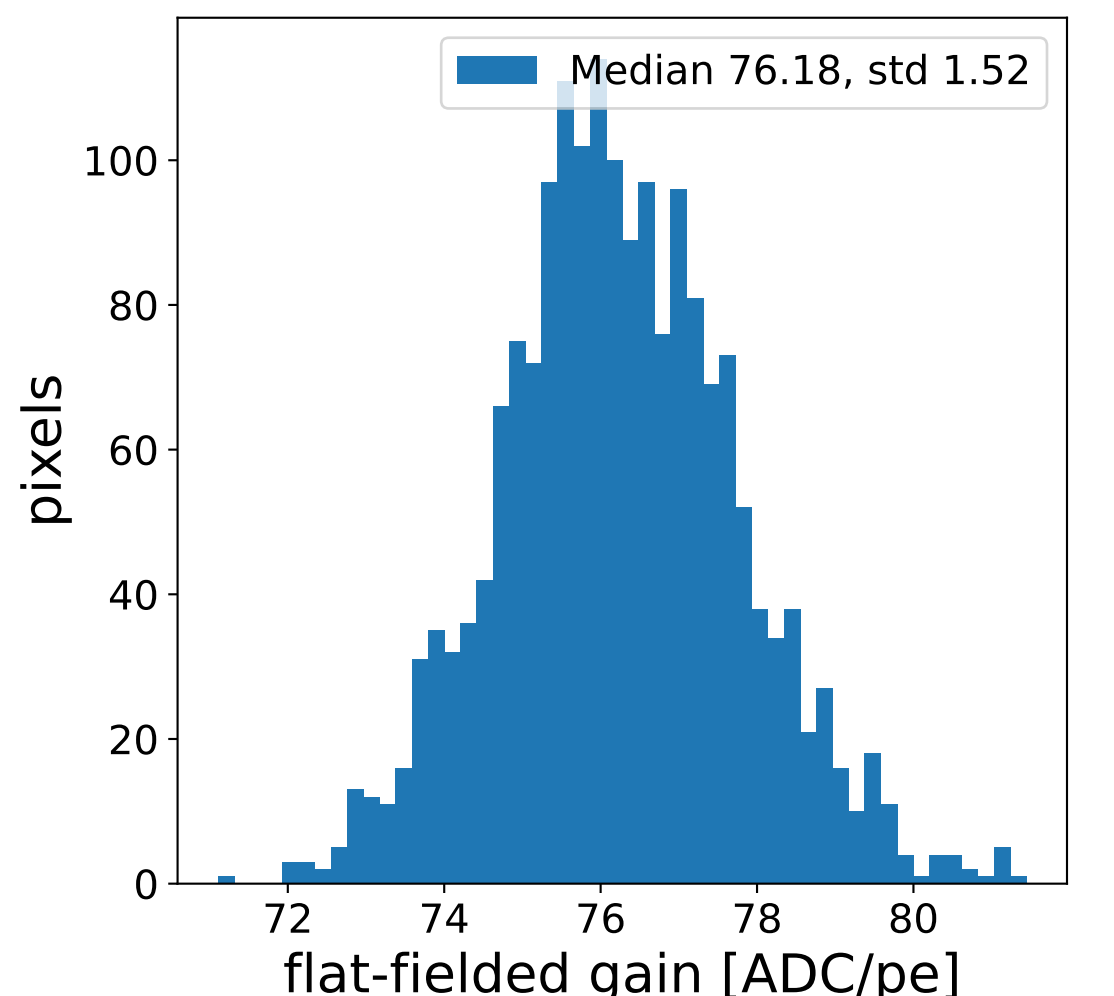

Run 7548

Run 7548

Run 7548 channel: HG

FF sample of 10000 events

pedestal sample of 10000 events

Run 7548 channel: LG

FF sample of 10000 events

pedestal sample of 10000 events

flat-fielded gain [ADC/pe]