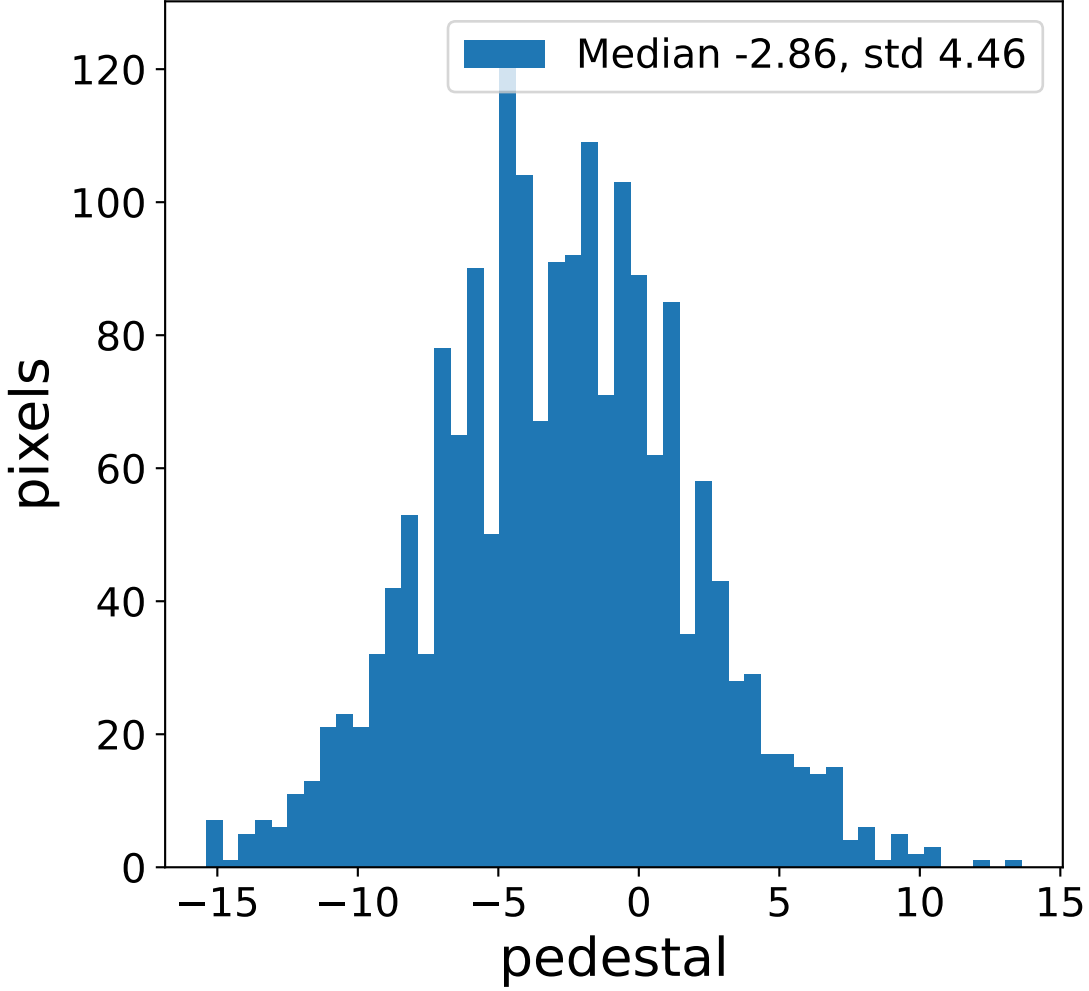

Run 7548

Run 7548

Run 7548 channel: HG

FF sample of 10000 events

pedestal sample of 10000 events

Run 7548 channel: LG

FF sample of 10000 events

pedestal sample of 10000 events

flat-fielded gain [ADC/pe]