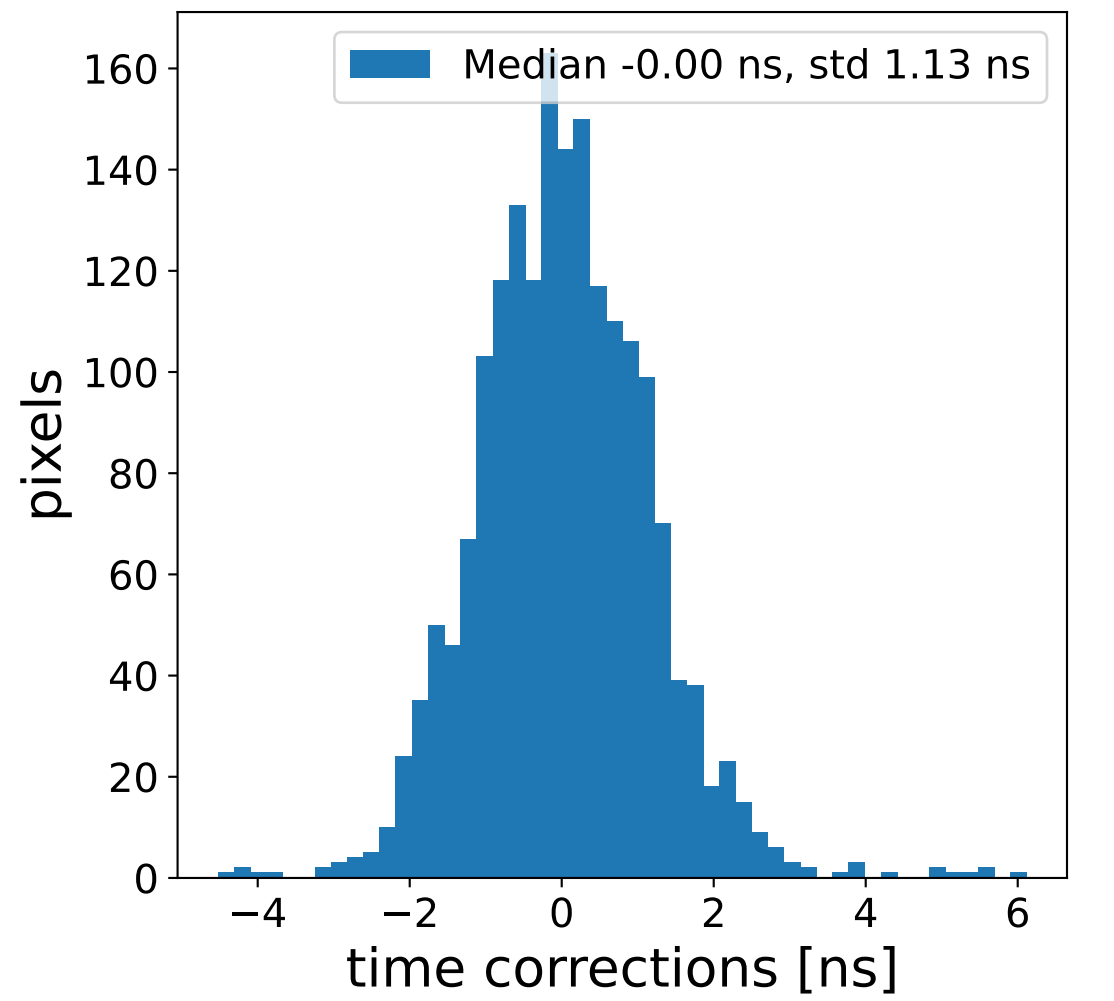

Run 7548

Run 7548

Run 7548 channel: HG

FF sample of 10000 events

pedestal sample of 10000 events

Run 7548 channel: LG

FF sample of 10000 events

pedestal sample of 10000 events

flat-fielded gain [ADC/pe]