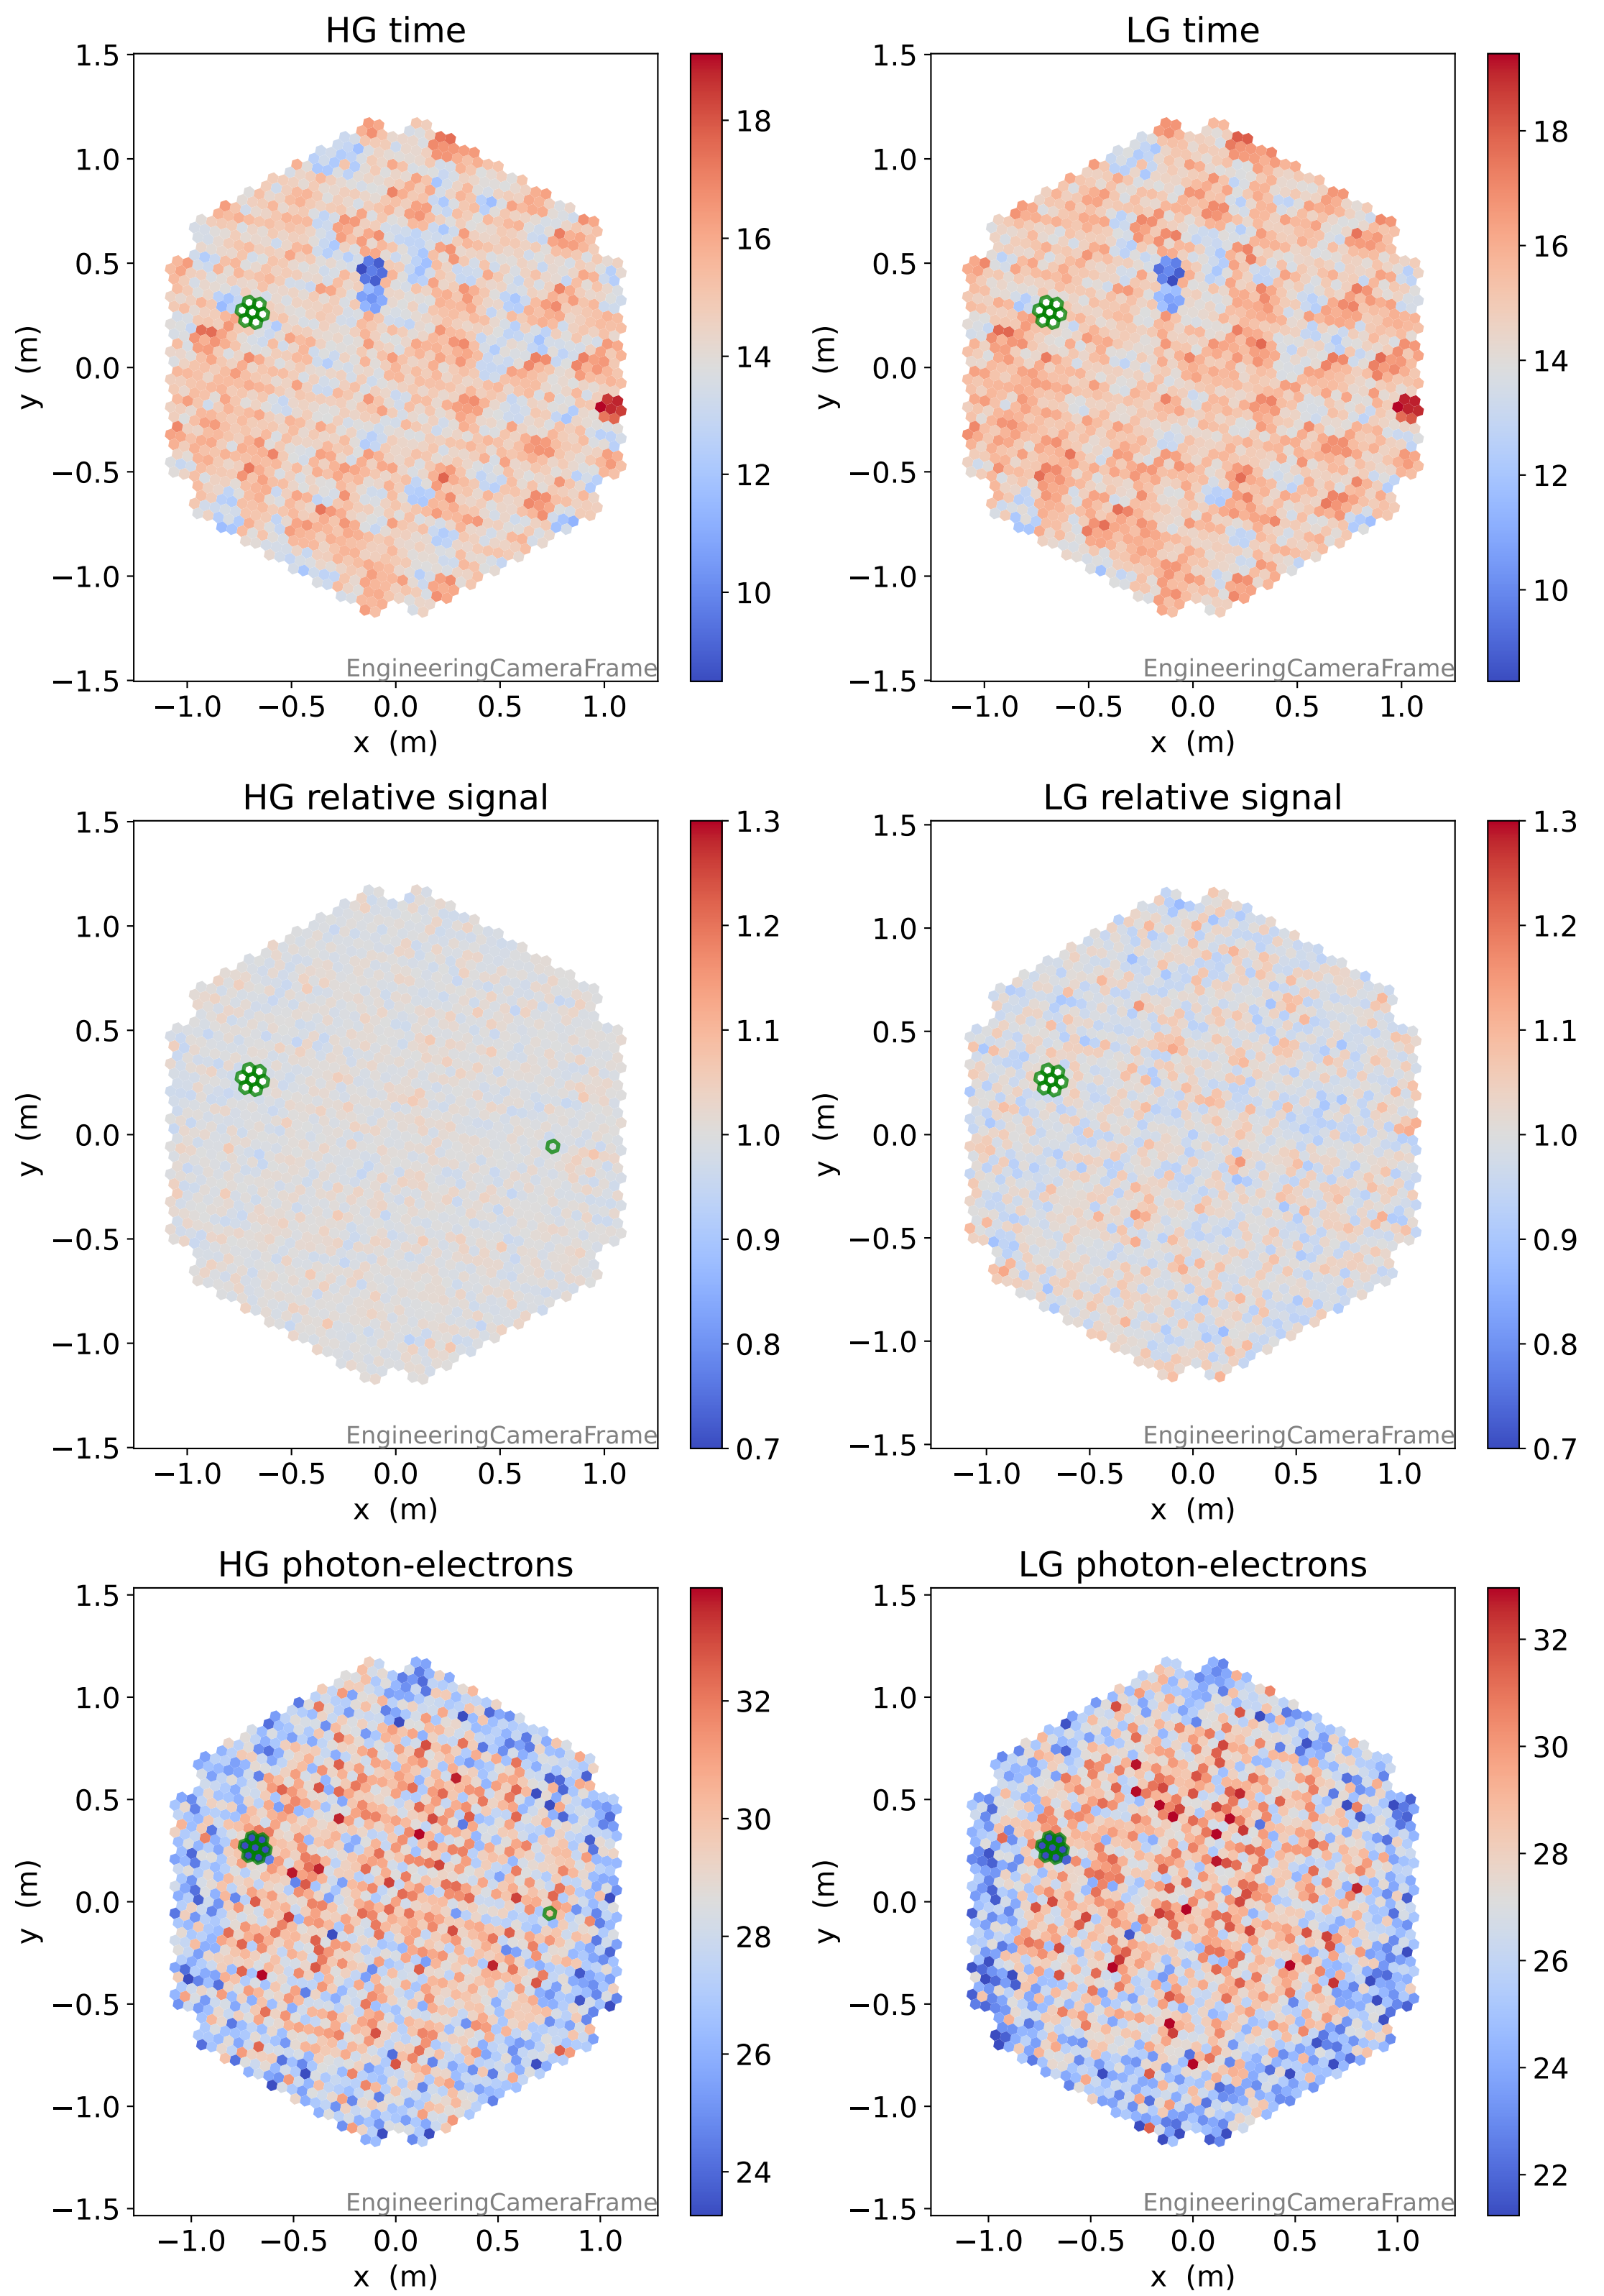

Run 7548

Run 7548

Run 7548 channel: HG

FF sample of 10000 events

pedestal sample of 10000 events

Run 7548 channel: LG

FF sample of 10000 events

pedestal sample of 10000 events

flat-fielded gain [ADC/pe]