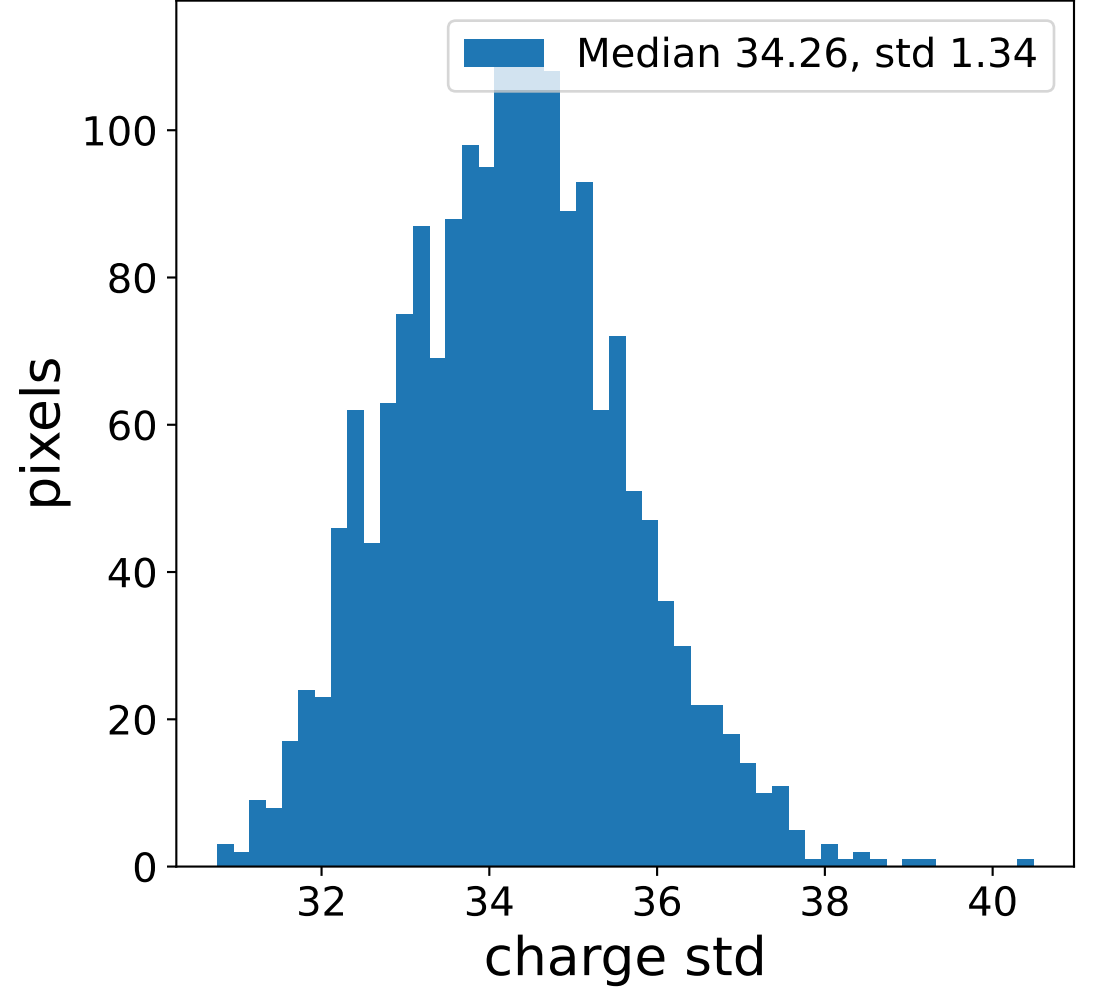

Run 7548

Run 7548

Run 7548 channel: HG

FF sample of 10000 events

pedestal sample of 10000 events

Run 7548 channel: LG

FF sample of 10000 events

pedestal sample of 10000 events

flat-fielded gain [ADC/pe]