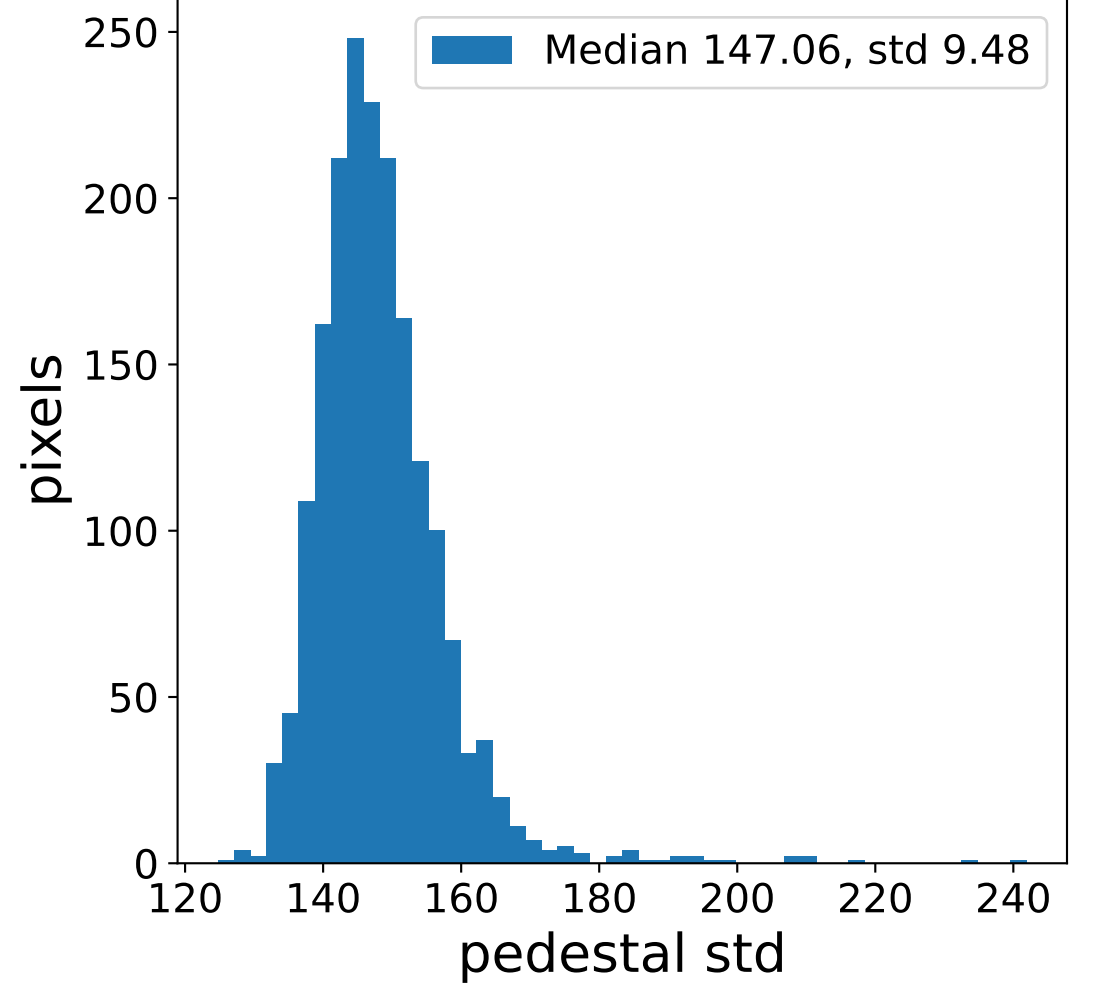

Run 7548

Run 7548

Run 7548 channel: HG

FF sample of 10000 events

pedestal sample of 10000 events

Run 7548 channel: LG

FF sample of 10000 events

pedestal sample of 10000 events

flat-fielded gain [ADC/pe]