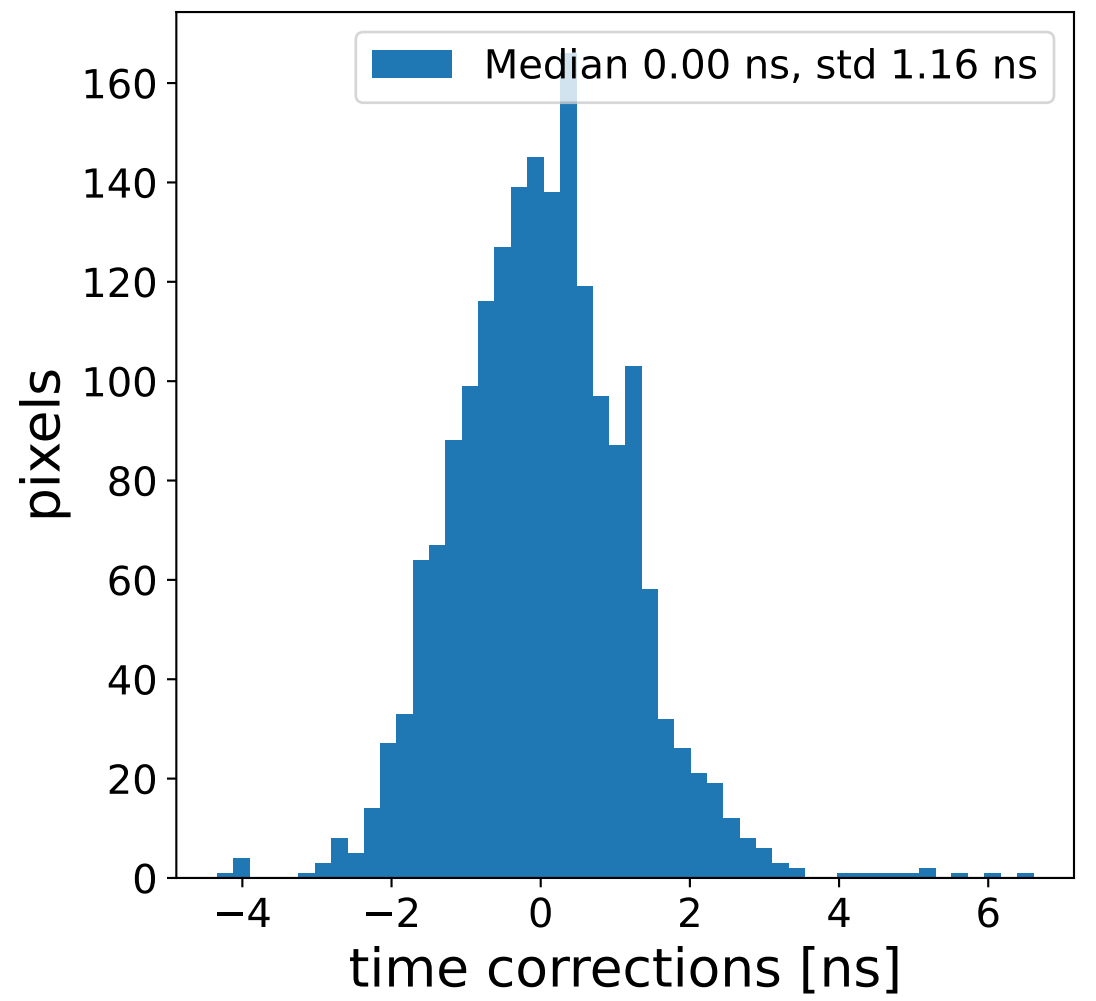

Run 7548

Run 7548

Run 7548 channel: HG

FF sample of 10000 events

pedestal sample of 10000 events

Run 7548 channel: LG

FF sample of 10000 events

pedestal sample of 10000 events

flat-fielded gain [ADC/pe]