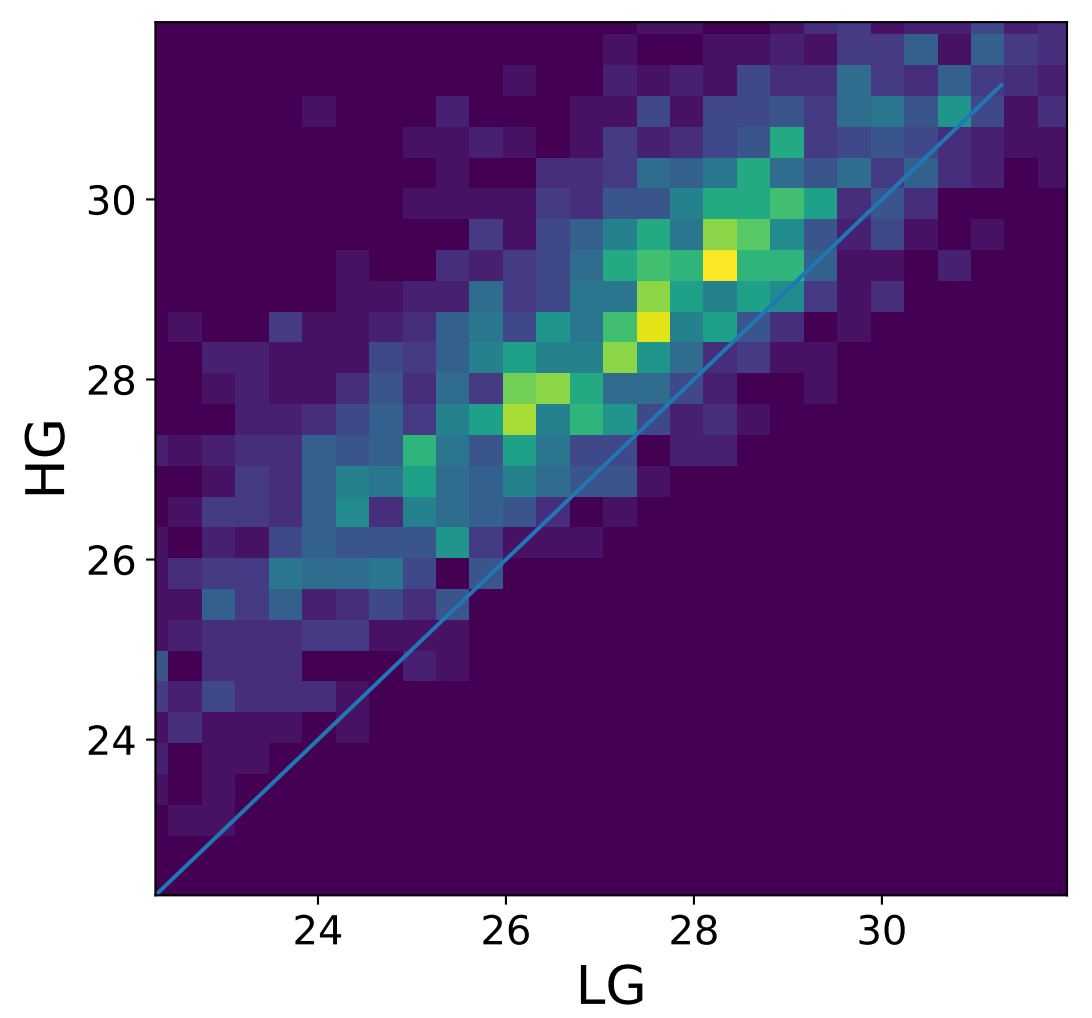

Run 7548

Run 7548

Run 7548 channel: HG

FF sample of 10000 events

pedestal sample of 10000 events

Run 7548 channel: LG

FF sample of 10000 events

pedestal sample of 10000 events

flat-fielded gain [ADC/pe]