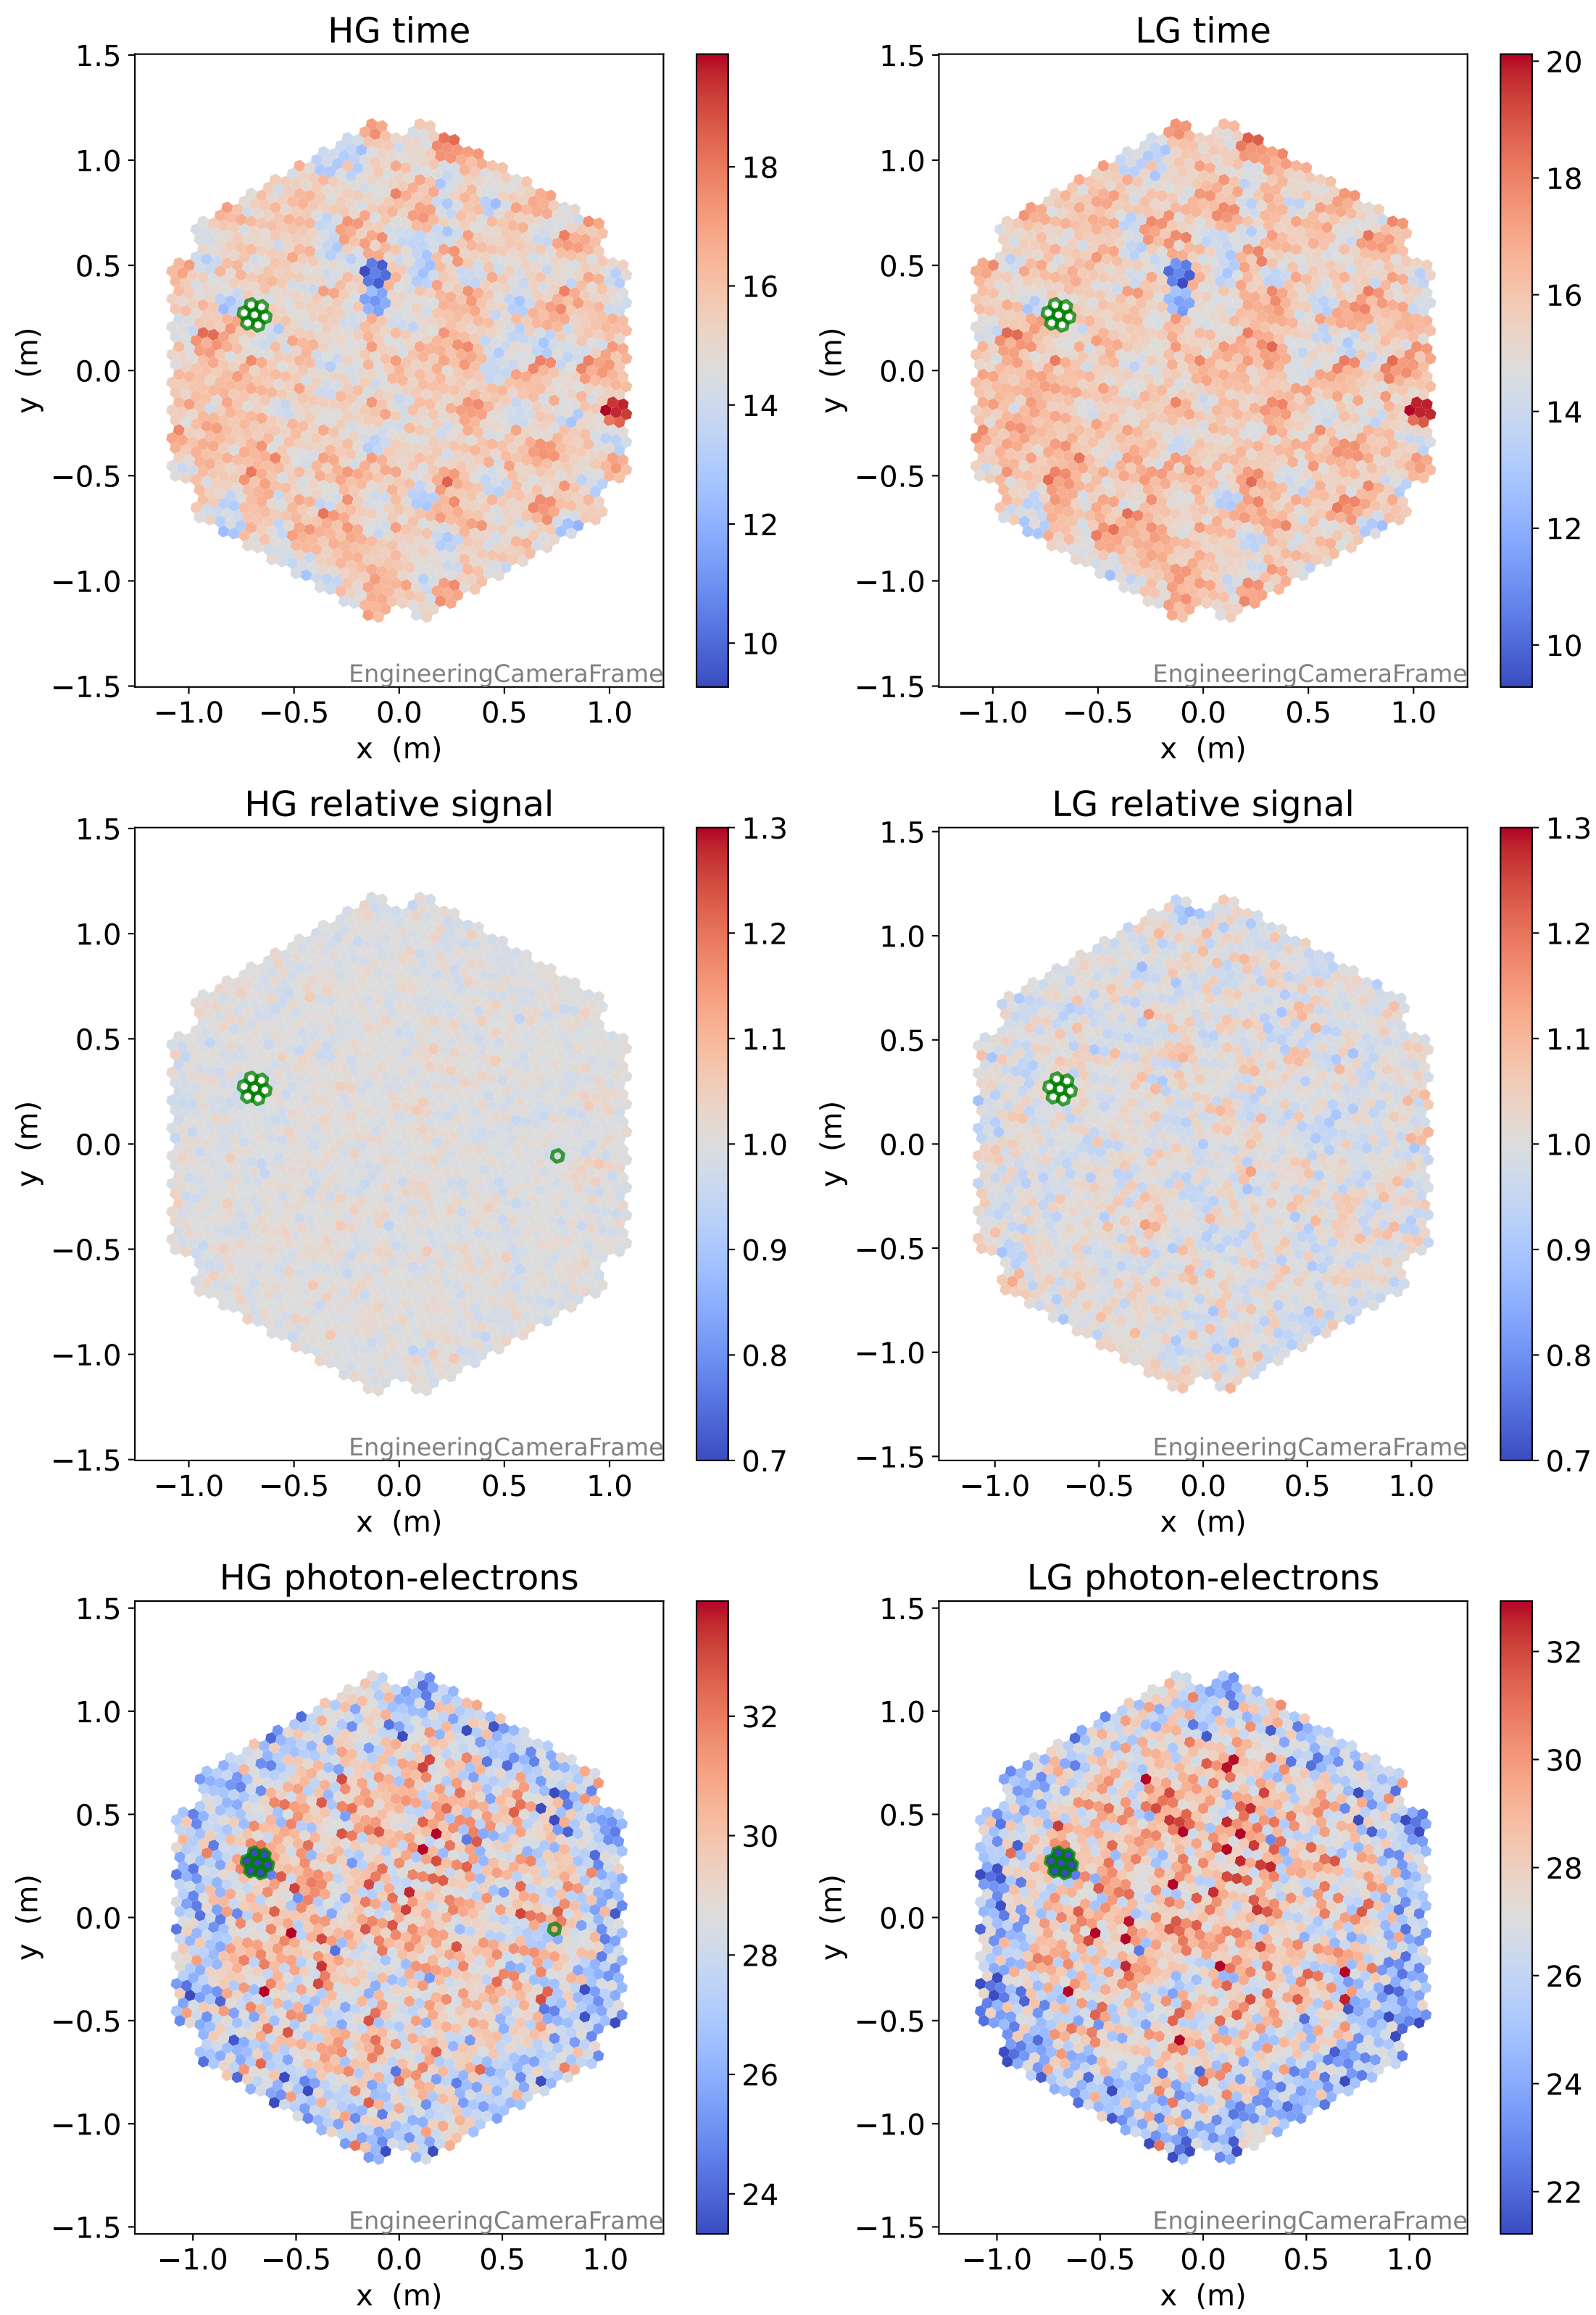

Run 7548

Run 7548

Run 7548 channel: HG

FF sample of 10000 events

pedestal sample of 10000 events

flat-fielded gain [ADC/pe]

Run 7548 channel: LG

FF sample of 10000 events

pedestal sample of 10000 events

flat-fielded gain [ADC/pe]