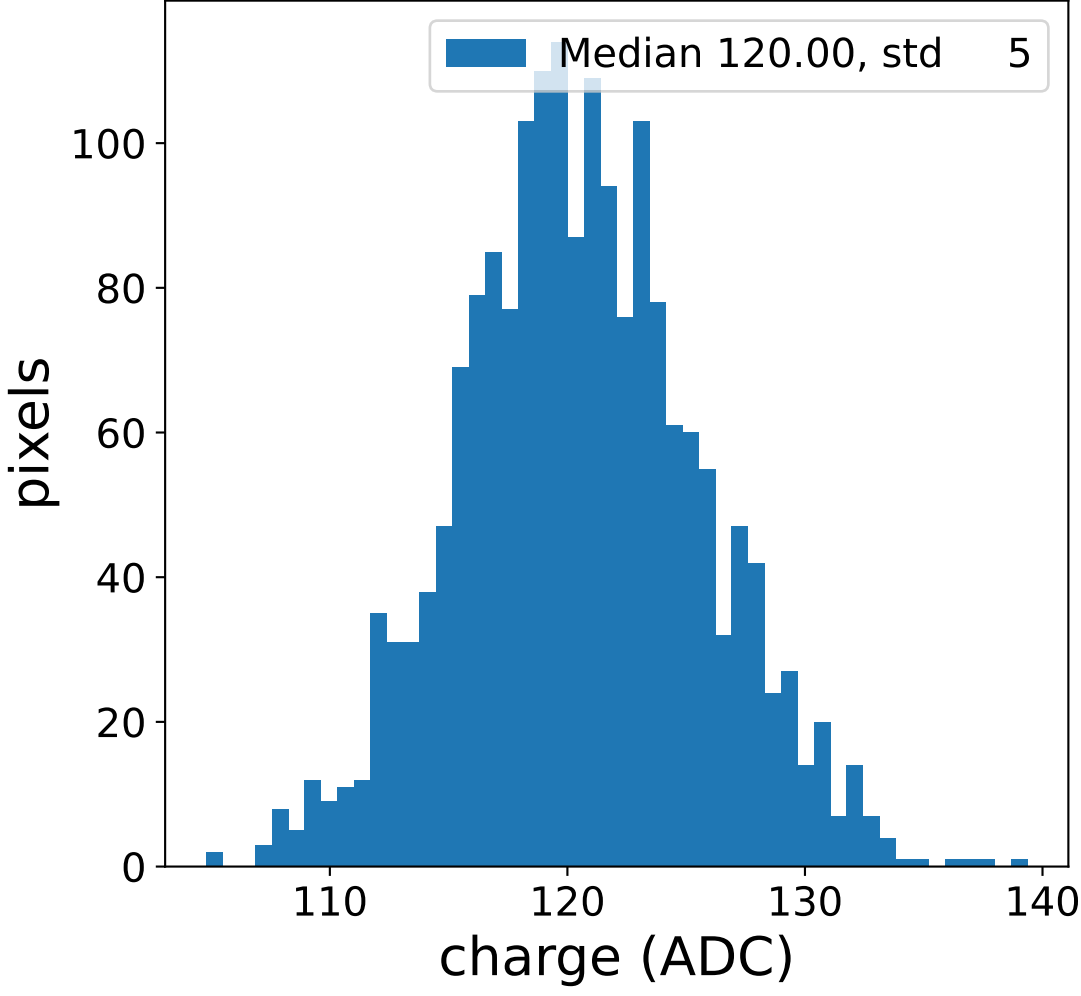

Run 7548

Run 7548

Run 7548 channel: HG

FF sample of 10000 events

pedestal sample of 10000 events

flat-fielded gain [ADC/pe]

Run 7548 channel: LG

FF sample of 10000 events

pedestal sample of 10000 events

flat-fielded gain [ADC/pe]