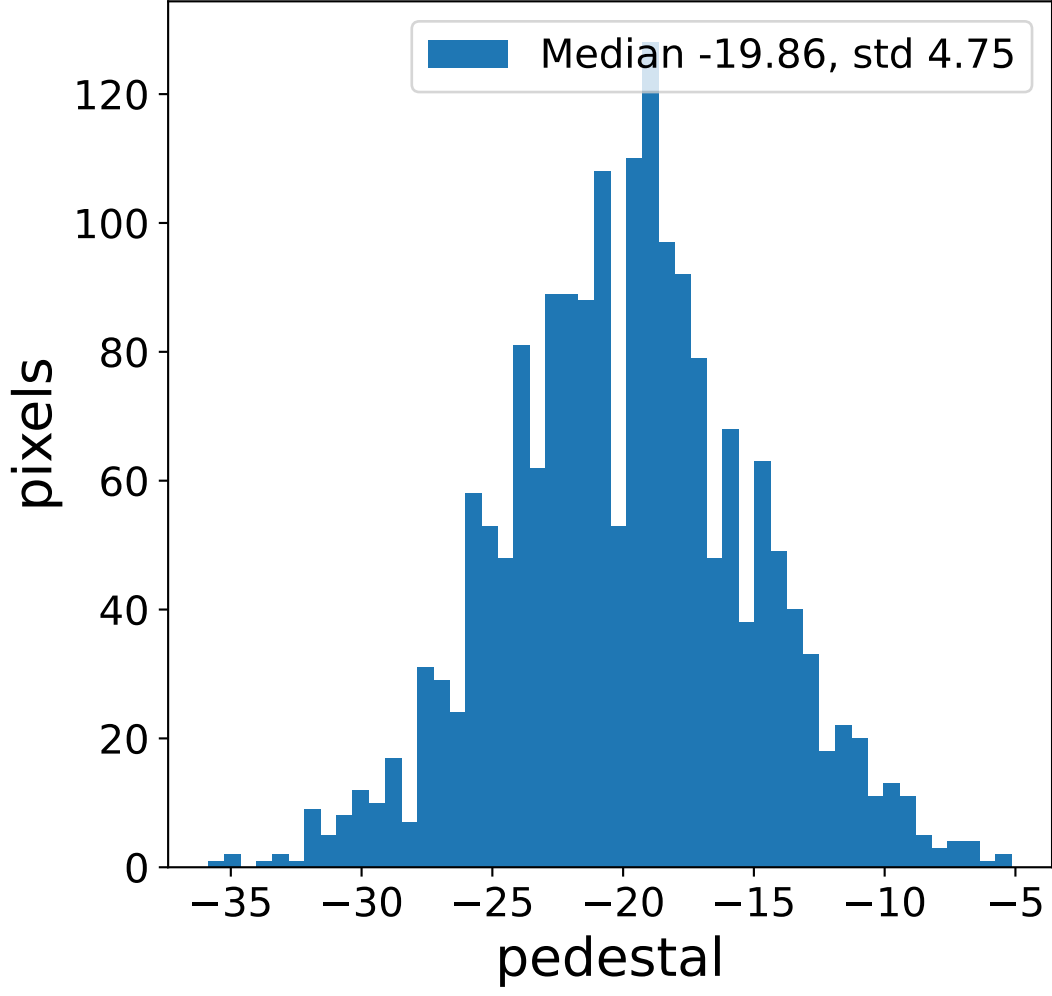

Run 7548

Run 7548

Run 7548 channel: HG

FF sample of 10000 events

pedestal sample of 10000 events

flat-fielded gain [ADC/pe]

Run 7548 channel: LG

FF sample of 10000 events

pedestal sample of 10000 events

flat-fielded gain [ADC/pe]