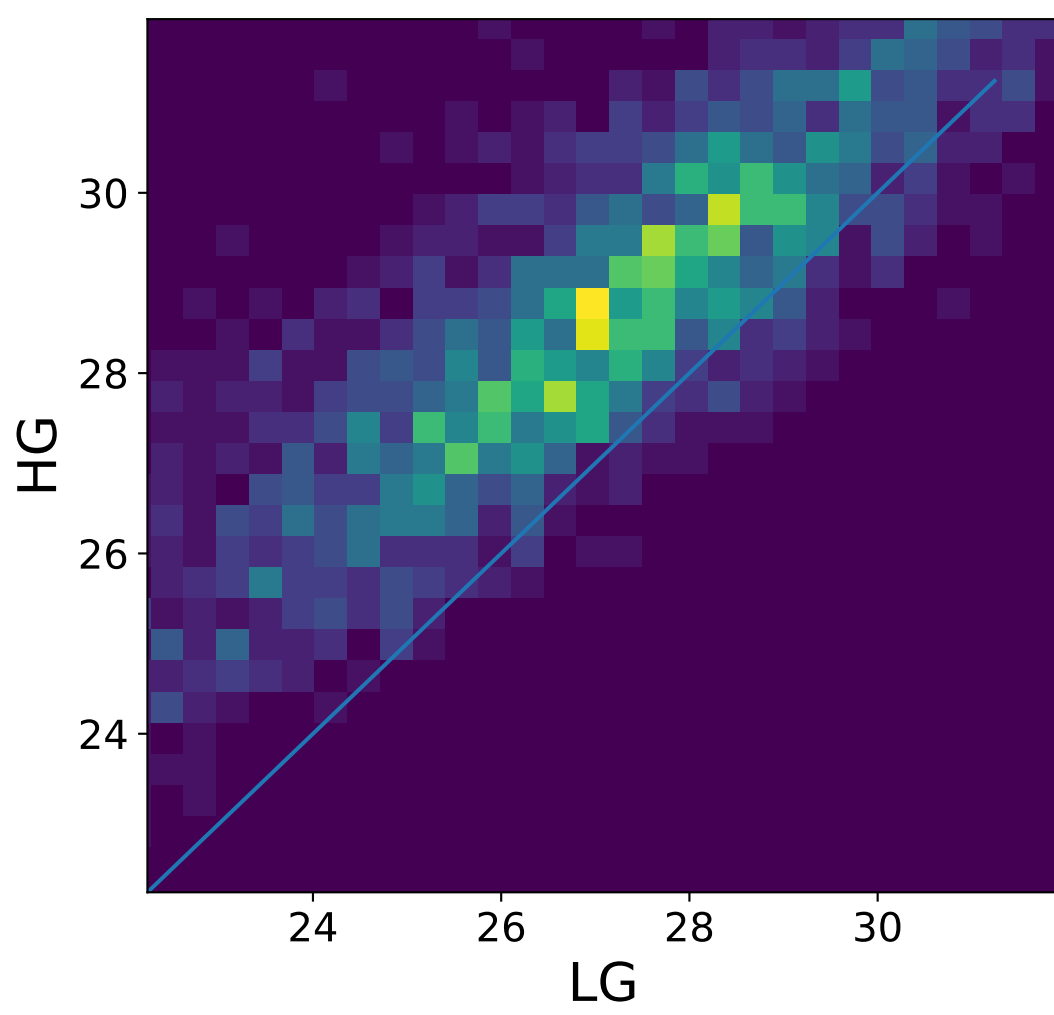

Run 7548

Run 7548

Run 7548 channel: HG

FF sample of 10000 events

pedestal sample of 10000 events

flat-fielded gain [ADC/pe]

Run 7548 channel: LG

FF sample of 10000 events

pedestal sample of 10000 events

flat-fielded gain [ADC/pe]