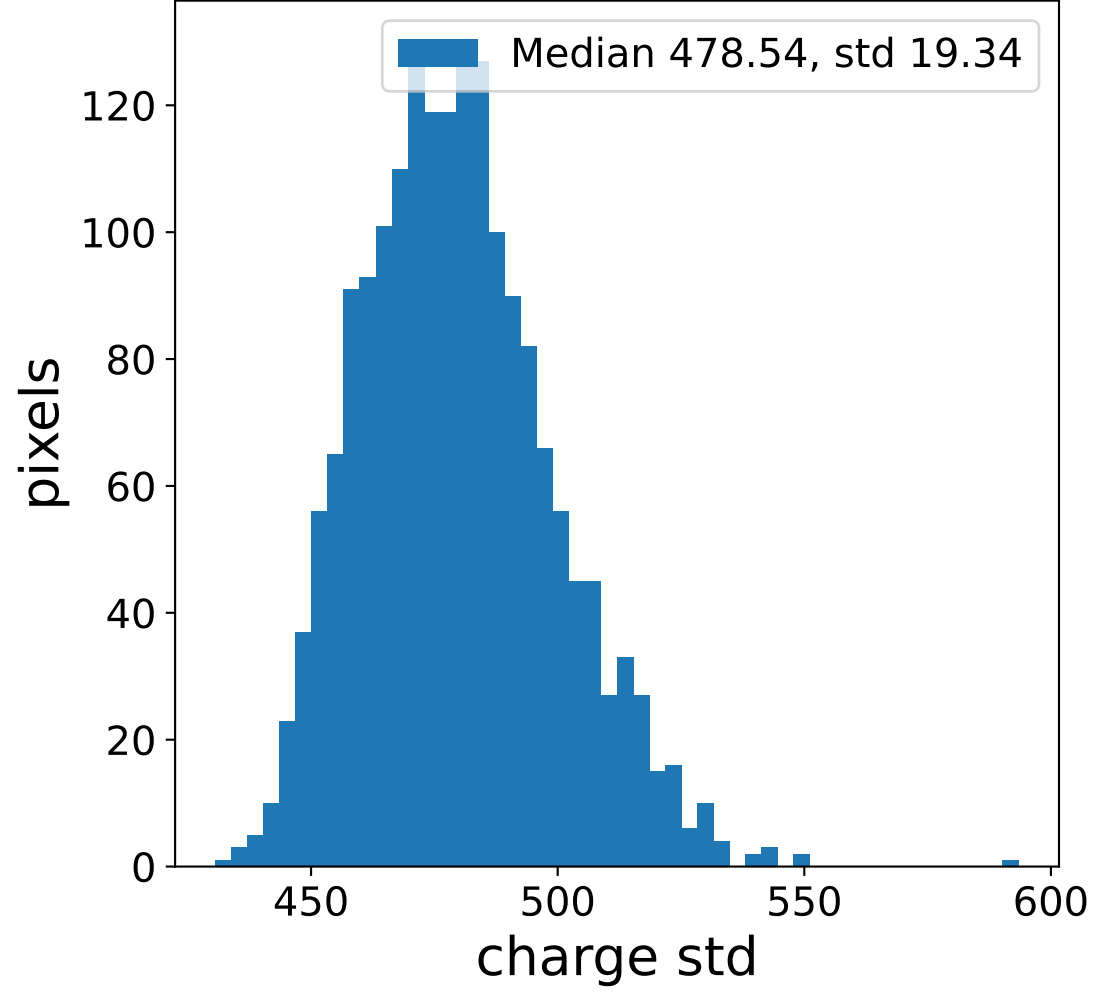

Run 7548

Run 7548

Run 7548 channel: HG

FF sample of 10000 events

pedestal sample of 10000 events

flat-fielded gain [ADC/pe]

Run 7548 channel: LG

FF sample of 10000 events

pedestal sample of 10000 events

flat-fielded gain [ADC/pe]