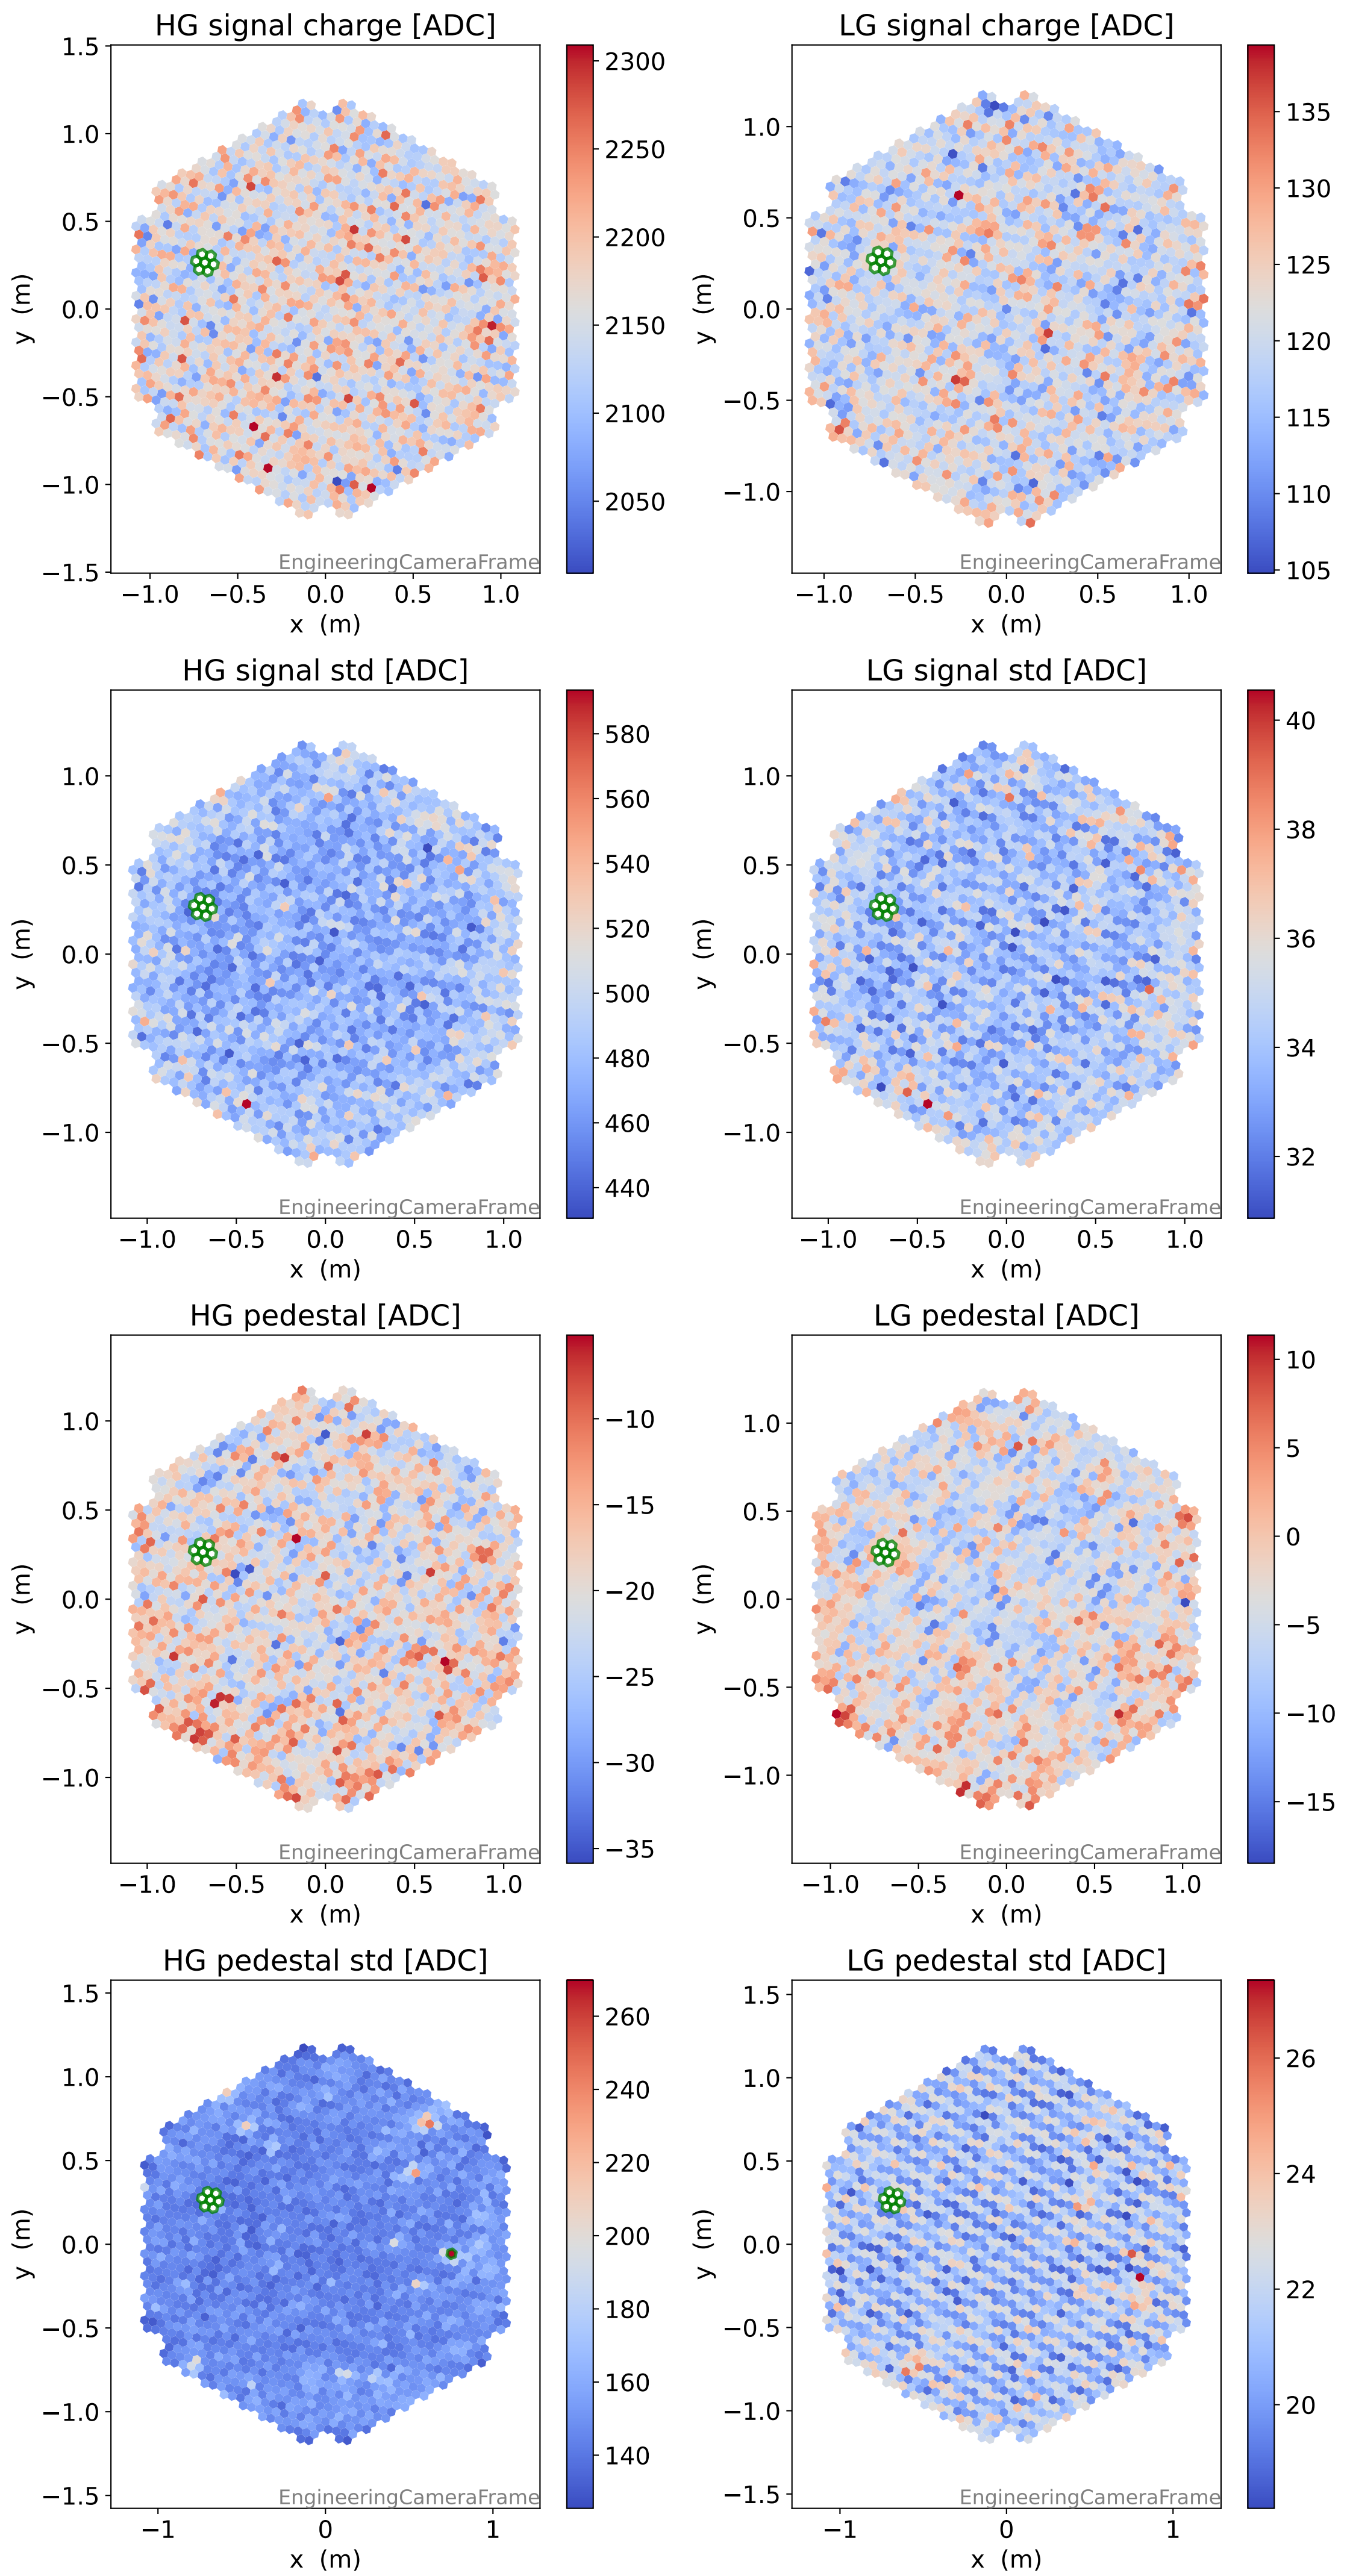

Run 7548

Run 7548

Run 7548 channel: HG

FF sample of 10000 events

pedestal sample of 10000 events

flat-fielded gain [ADC/pe]

Run 7548 channel: LG

FF sample of 10000 events

pedestal sample of 10000 events

flat-fielded gain [ADC/pe]