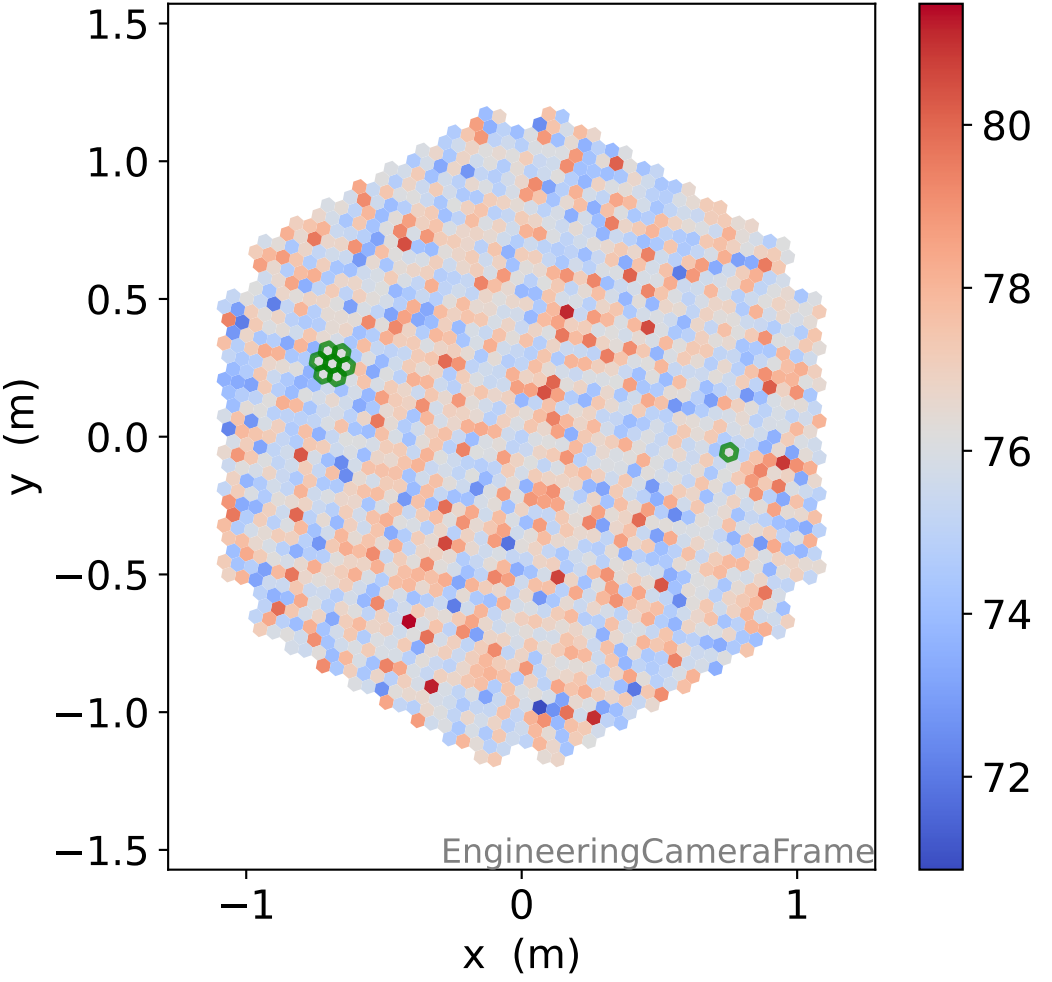

Run 7548

Run 7548

Run 7548 channel: HG

FF sample of 10000 events

pedestal sample of 10000 events

flat-fielded gain [ADC/pe]

Run 7548 channel: LG

FF sample of 10000 events

pedestal sample of 10000 events

flat-fielded gain [ADC/pe]