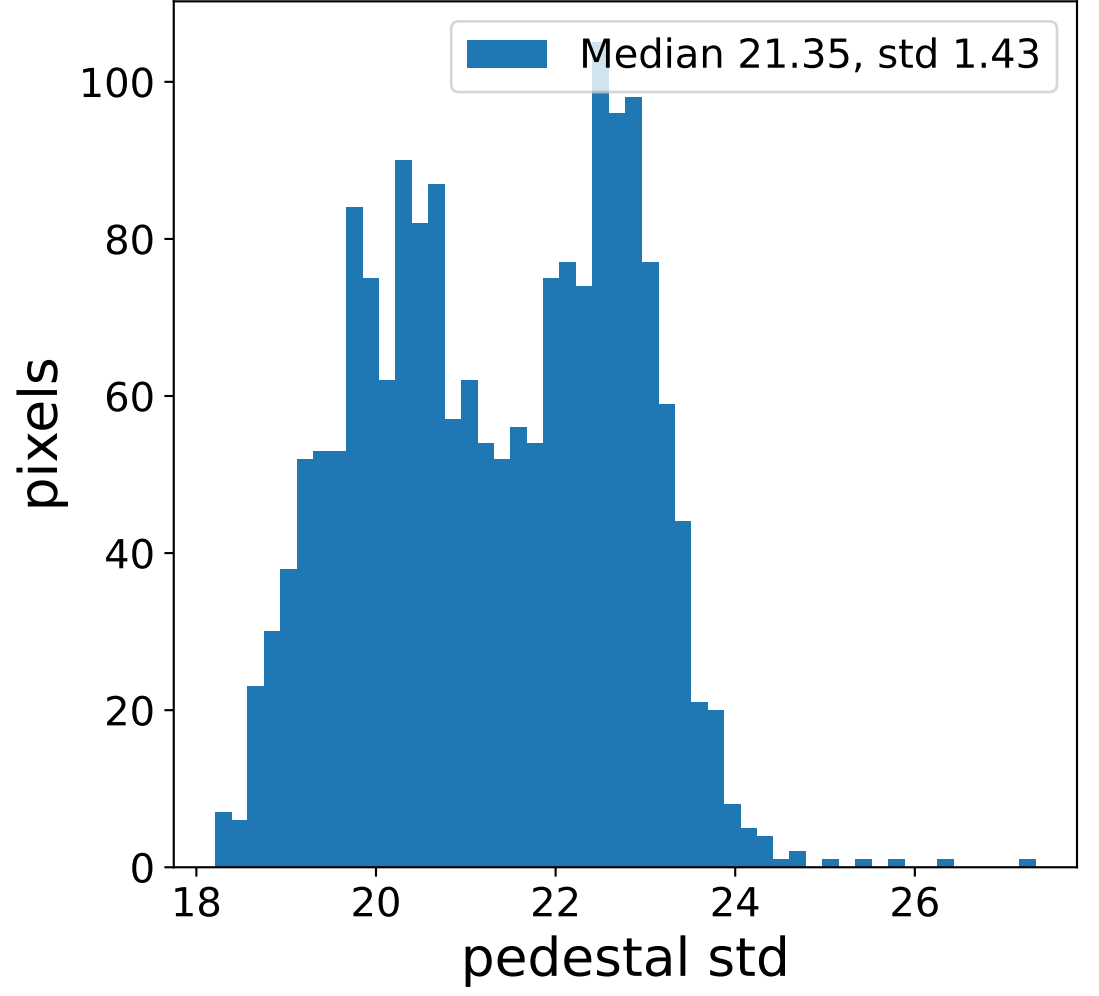

Run 7548

Run 7548

Run 7548 channel: HG

FF sample of 10000 events

pedestal sample of 10000 events

flat-fielded gain [ADC/pe]

Run 7548 channel: LG

FF sample of 10000 events

pedestal sample of 10000 events

flat-fielded gain [ADC/pe]