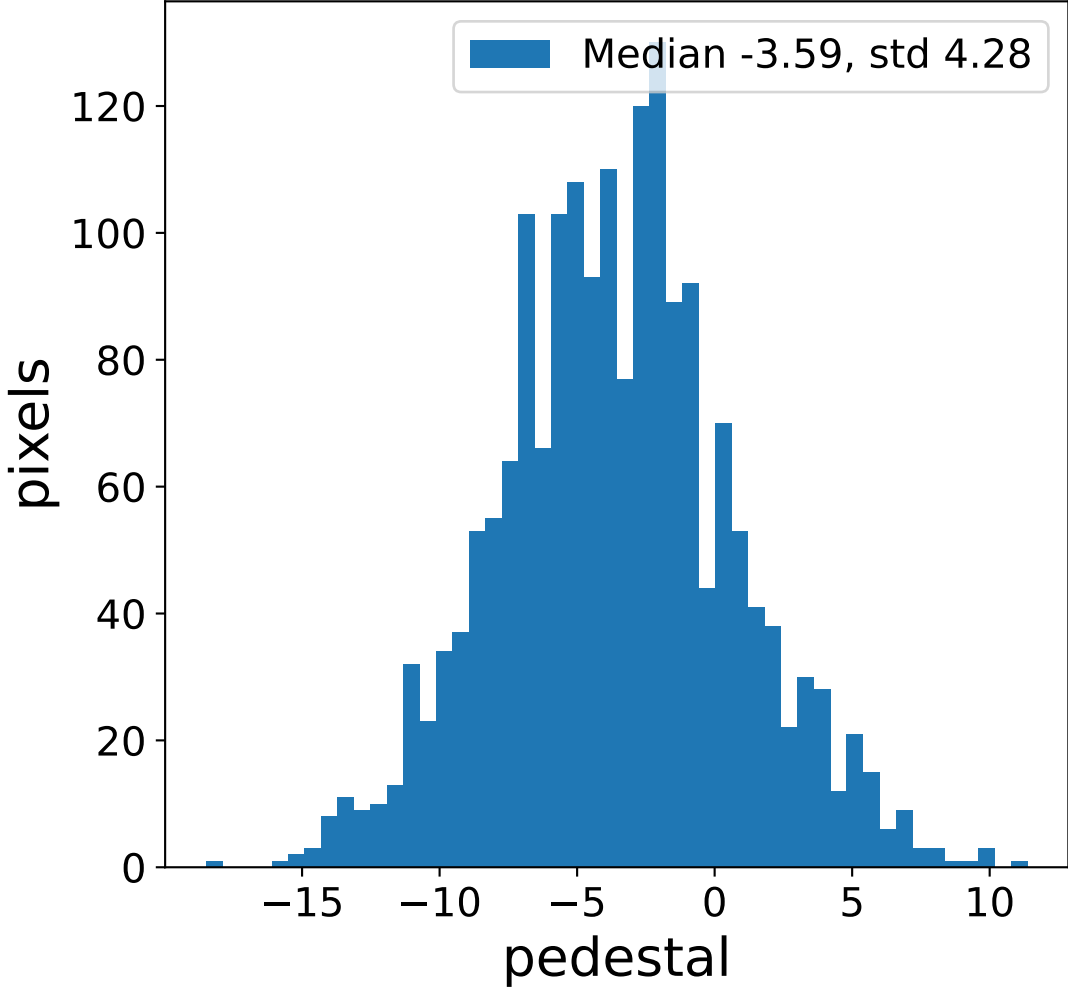

Run 7548

Run 7548

Run 7548 channel: HG

FF sample of 10000 events

pedestal sample of 10000 events

flat-fielded gain [ADC/pe]

Run 7548 channel: LG

FF sample of 10000 events

pedestal sample of 10000 events

flat-fielded gain [ADC/pe]