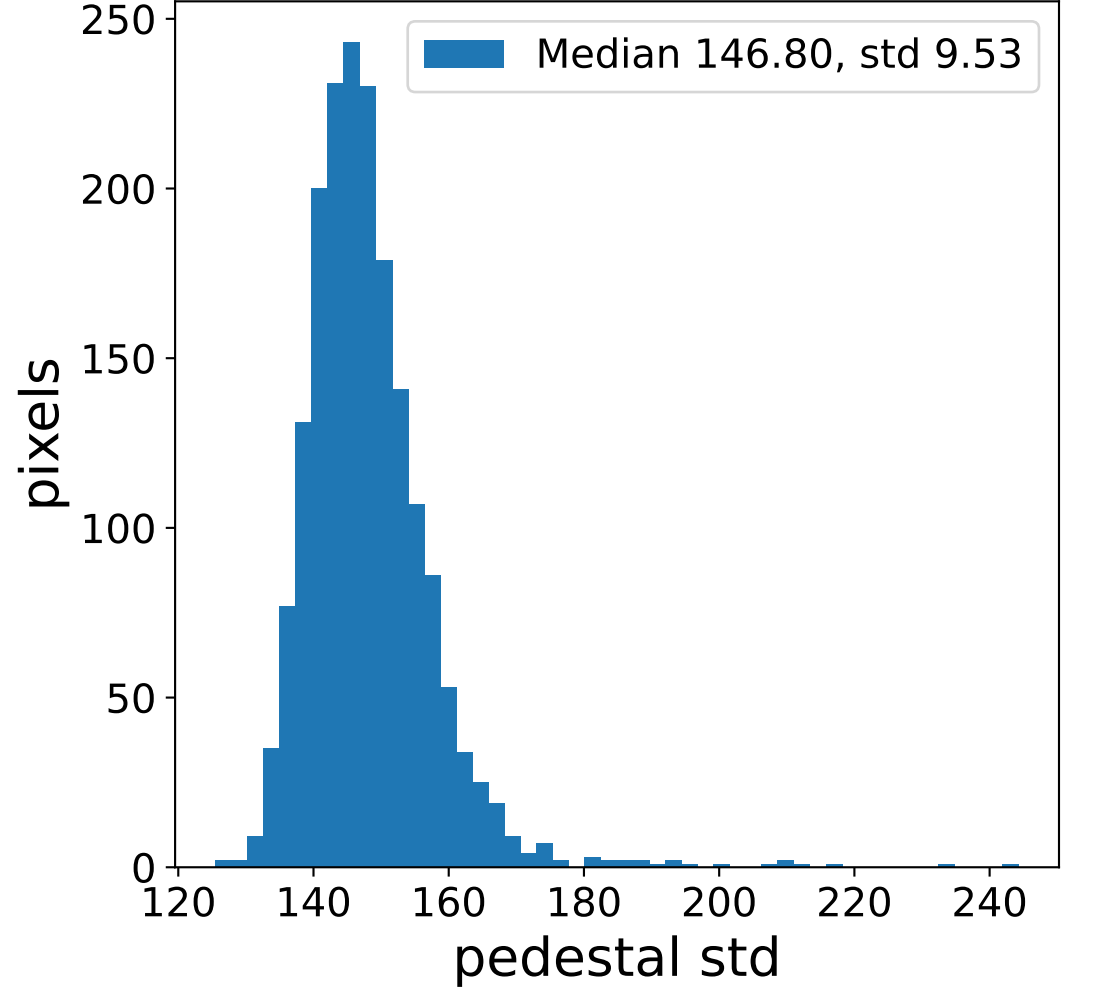

Run 7548

Run 7548

Run 7548 channel: HG

FF sample of 10000 events

pedestal sample of 10000 events

flat-fielded gain [ADC/pe]

Run 7548 channel: LG

FF sample of 10000 events

pedestal sample of 10000 events

flat-fielded gain [ADC/pe]