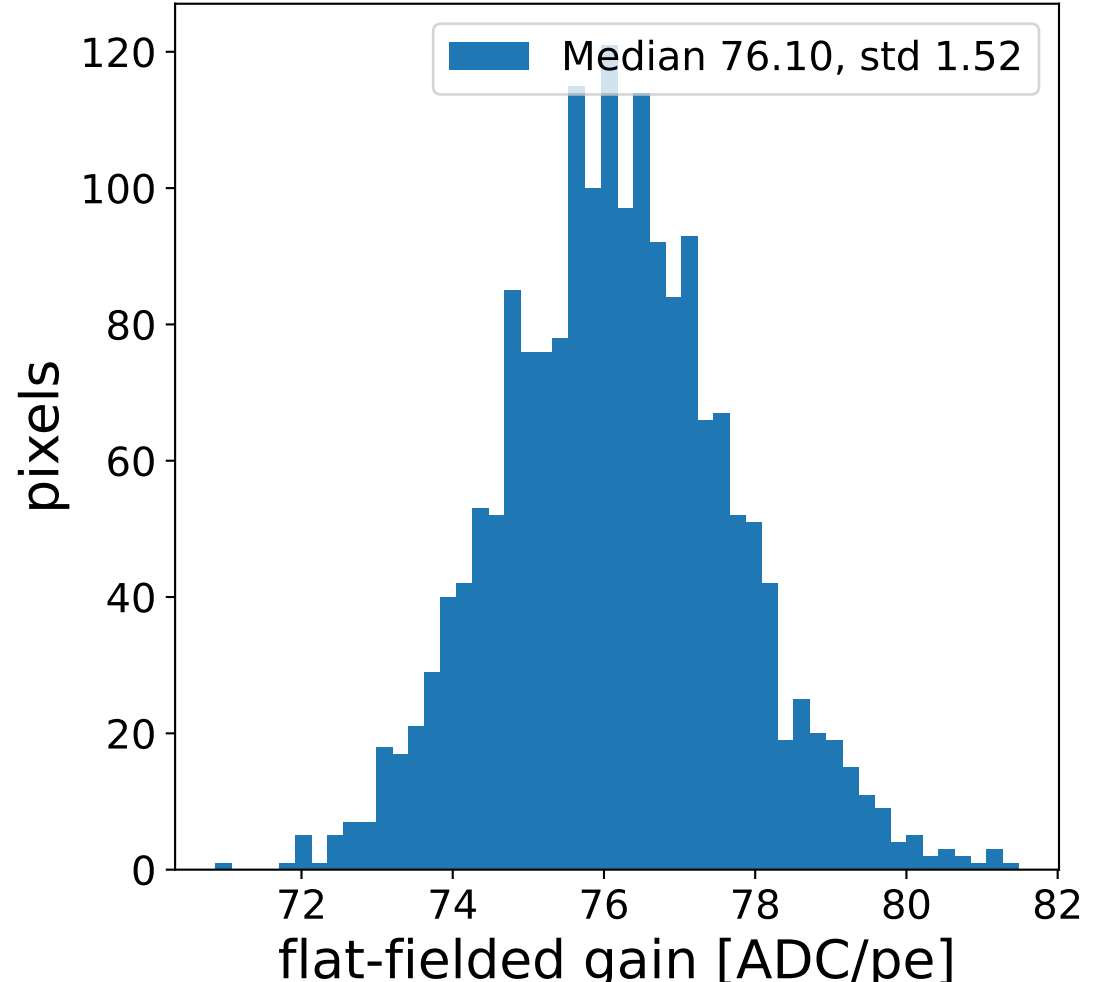

Run 7548

Run 7548

Run 7548 channel: HG

FF sample of 10000 events

pedestal sample of 10000 events

flat-fielded gain [ADC/pe]

Run 7548 channel: LG

FF sample of 10000 events

pedestal sample of 10000 events

flat-fielded gain [ADC/pe]