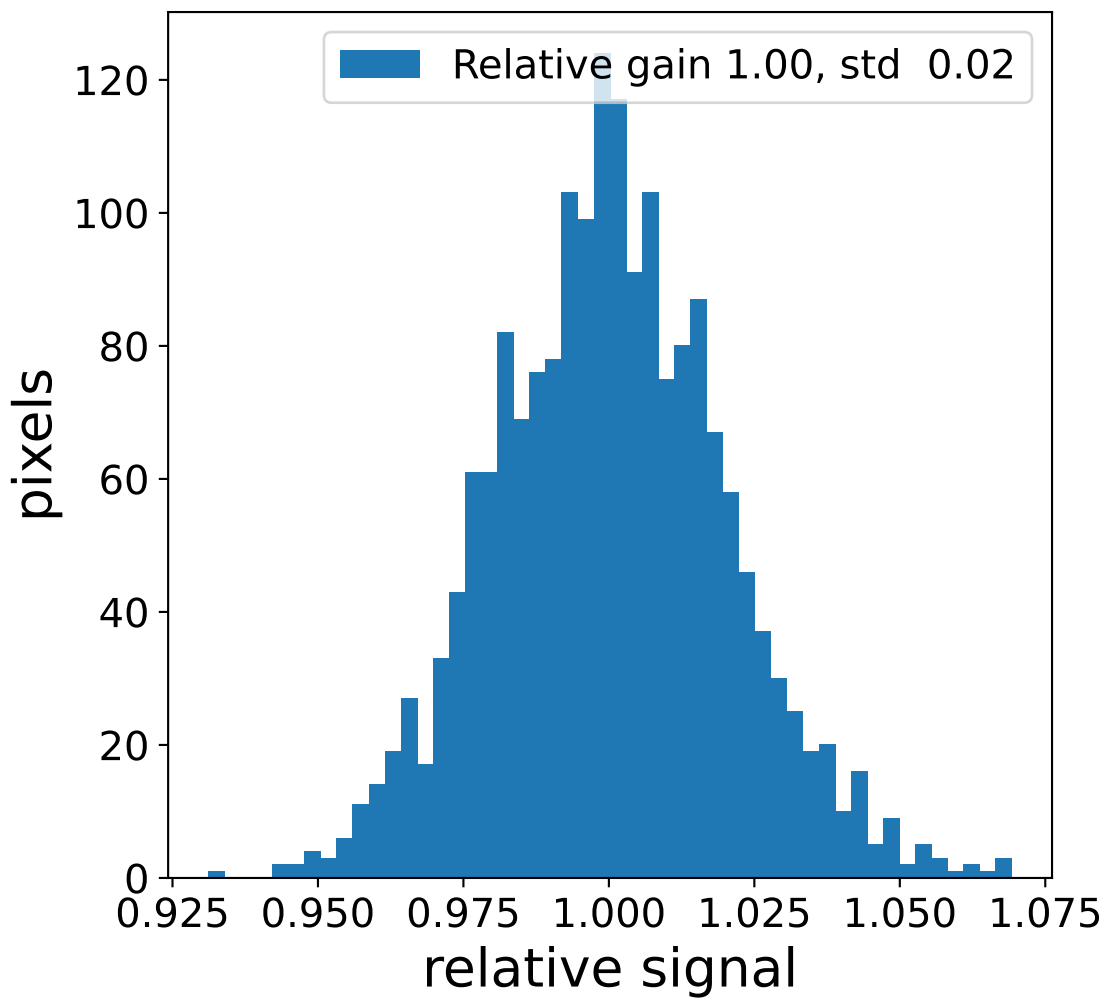

Run 7548

Run 7548

Run 7548 channel: HG

FF sample of 10000 events

pedestal sample of 10000 events

flat-fielded gain [ADC/pe]

Run 7548 channel: LG

FF sample of 10000 events

pedestal sample of 10000 events

flat-fielded gain [ADC/pe]