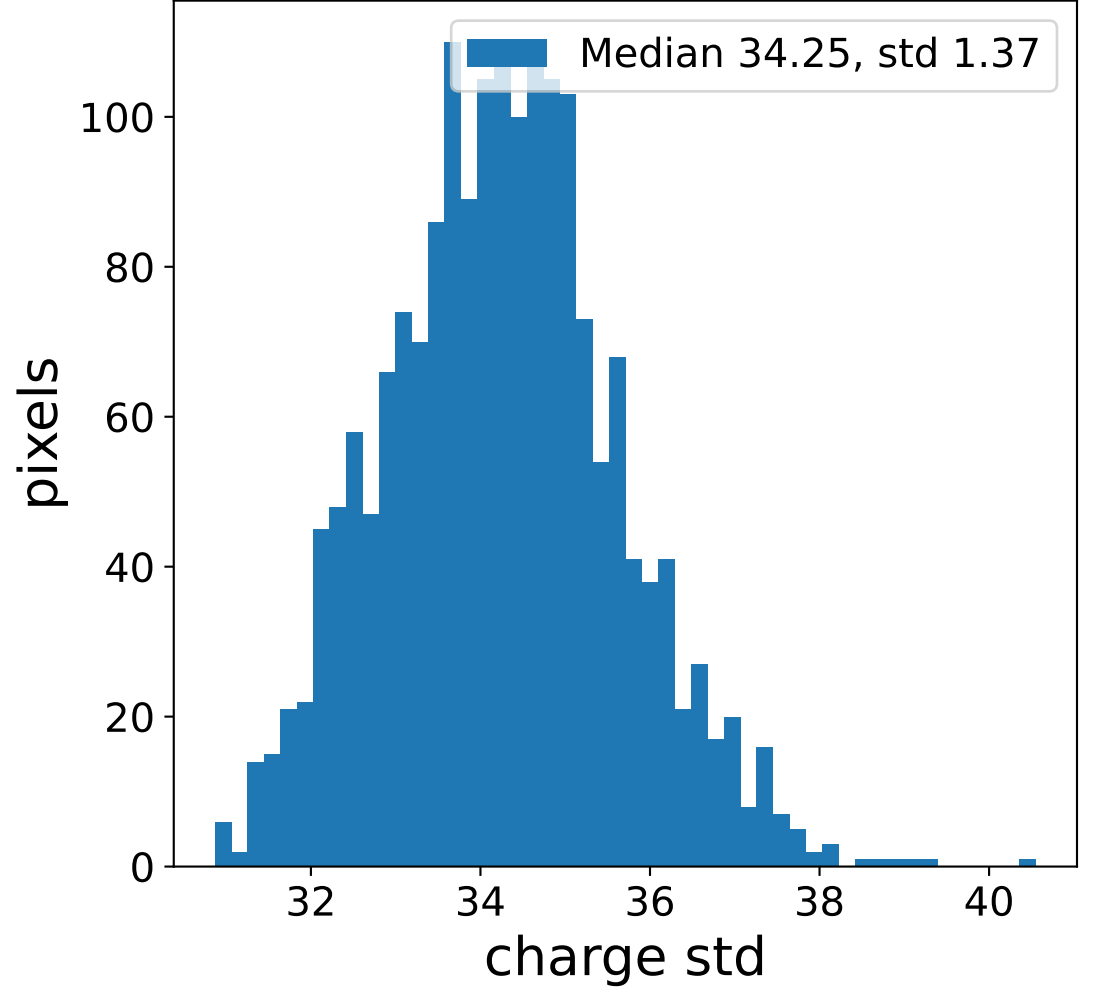

Run 7548

Run 7548

Run 7548 channel: HG

FF sample of 10000 events

pedestal sample of 10000 events

flat-fielded gain [ADC/pe]

Run 7548 channel: LG

FF sample of 10000 events

pedestal sample of 10000 events

flat-fielded gain [ADC/pe]