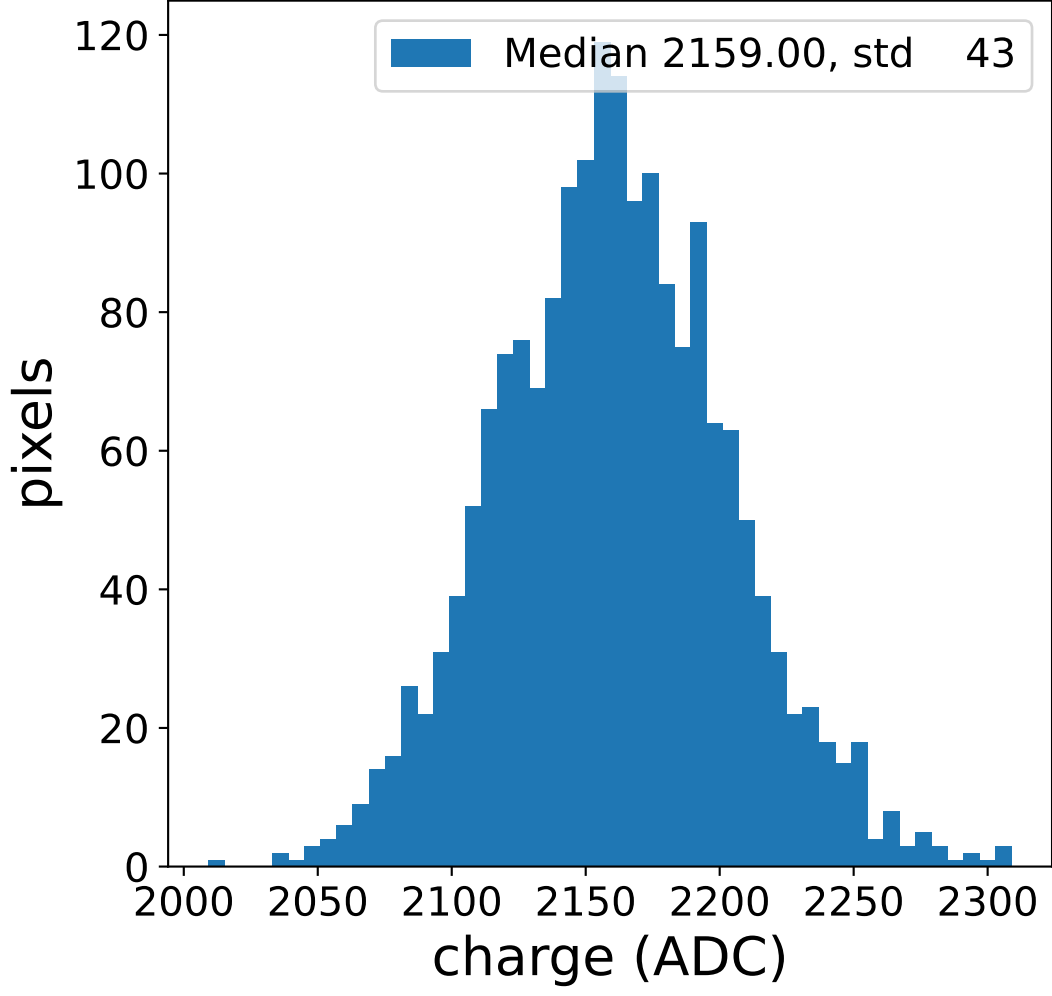

Run 7548

Run 7548

Run 7548 channel: HG

FF sample of 10000 events

pedestal sample of 10000 events

flat-fielded gain [ADC/pe]

Run 7548 channel: LG

FF sample of 10000 events

pedestal sample of 10000 events

flat-fielded gain [ADC/pe]