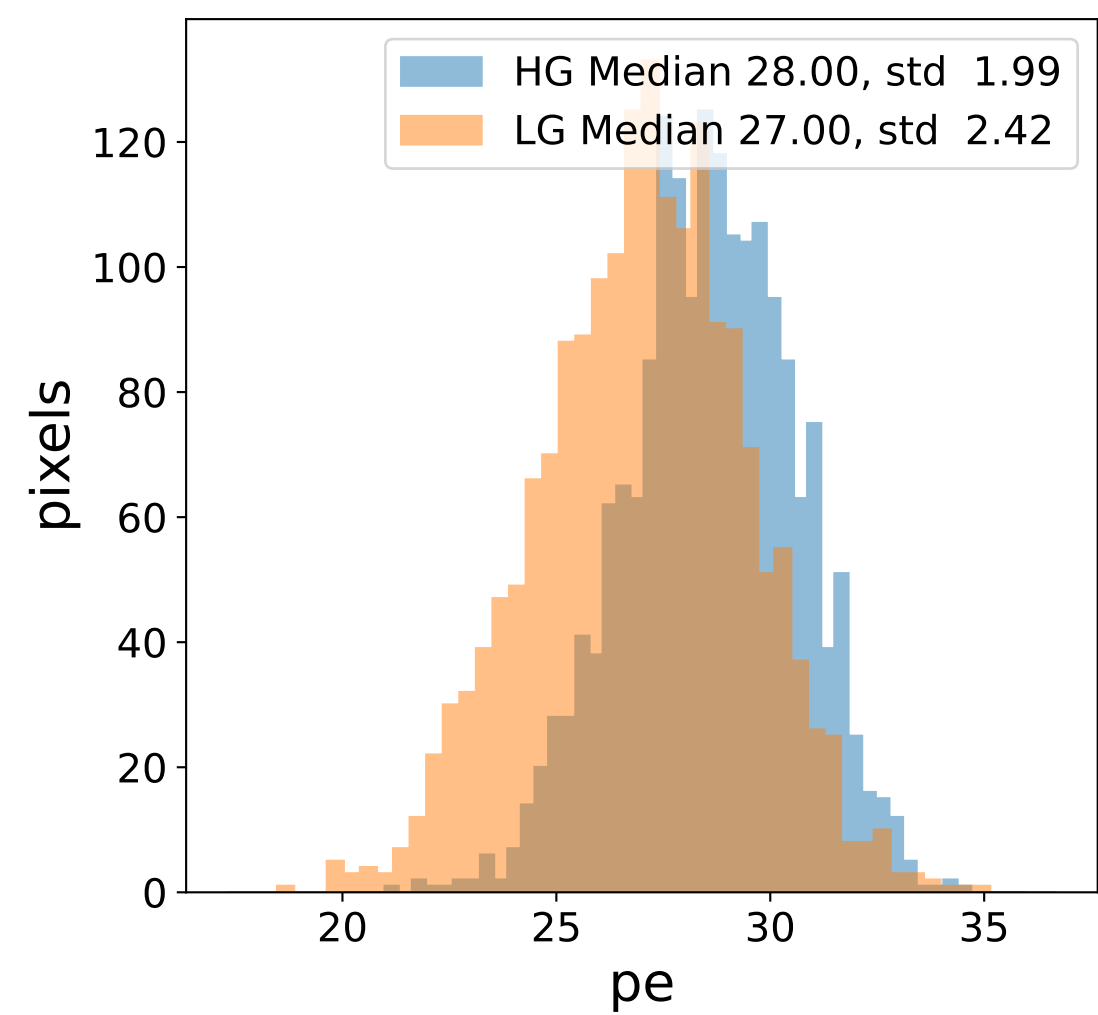

Run 7548

Run 7548

Run 7548 channel: HG

FF sample of 10000 events

pedestal sample of 10000 events

flat-fielded gain [ADC/pe]

Run 7548 channel: LG

FF sample of 10000 events

pedestal sample of 10000 events

flat-fielded gain [ADC/pe]