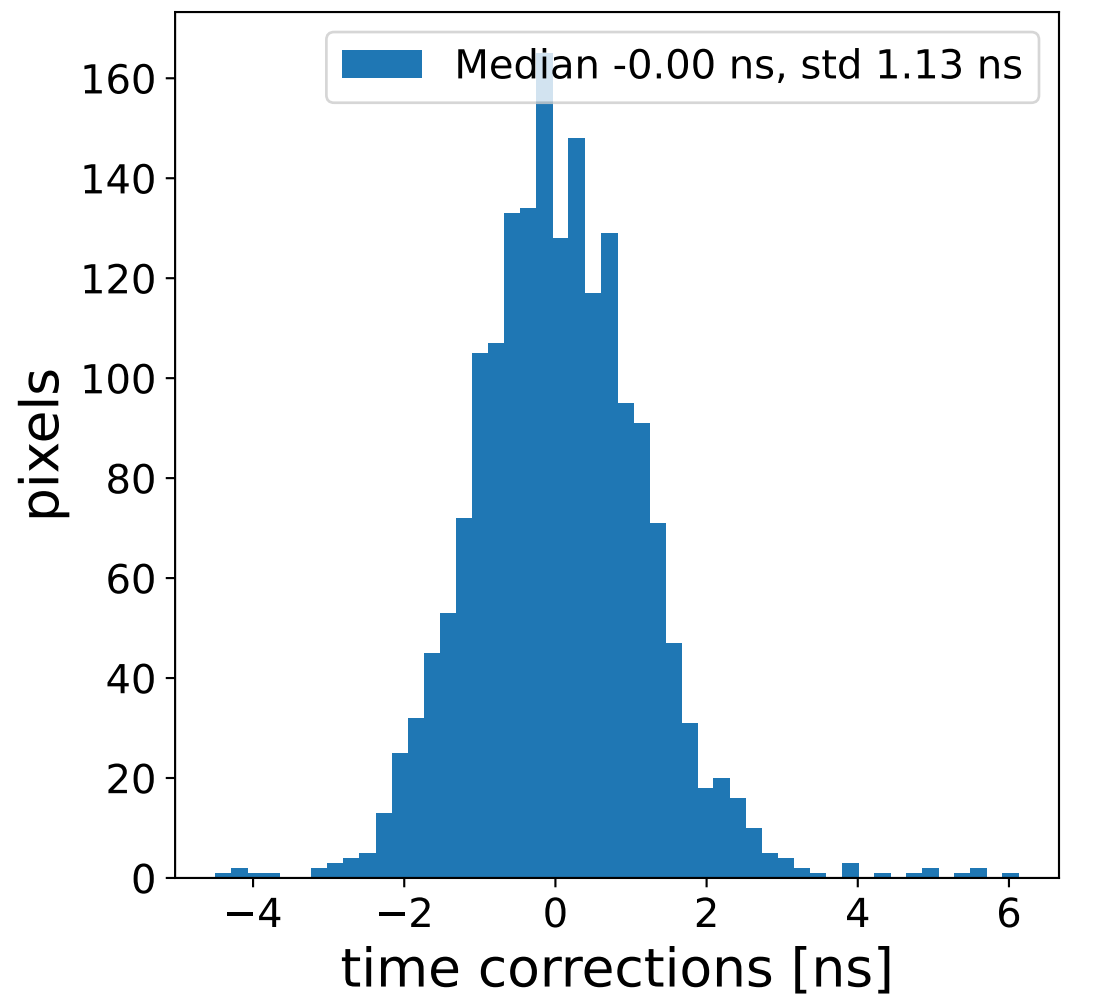

Run 7548

Run 7548

Run 7548 channel: HG

FF sample of 10000 events

pedestal sample of 10000 events

flat-fielded gain [ADC/pe]

Run 7548 channel: LG

FF sample of 10000 events

pedestal sample of 10000 events

flat-fielded gain [ADC/pe]