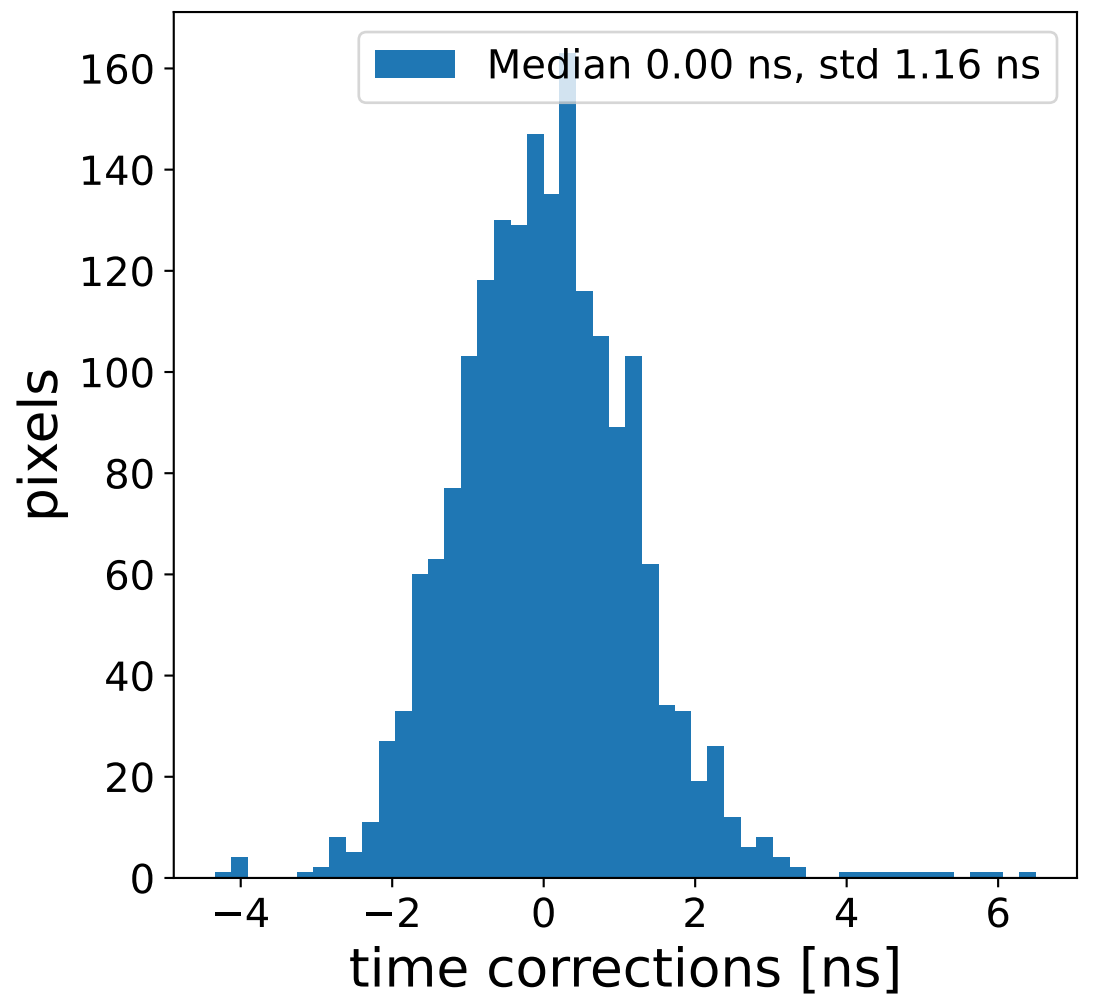

Run 7548

Run 7548

Run 7548 channel: HG

FF sample of 10000 events

pedestal sample of 10000 events

flat-fielded gain [ADC/pe]

Run 7548 channel: LG

FF sample of 10000 events

pedestal sample of 10000 events

flat-fielded gain [ADC/pe]