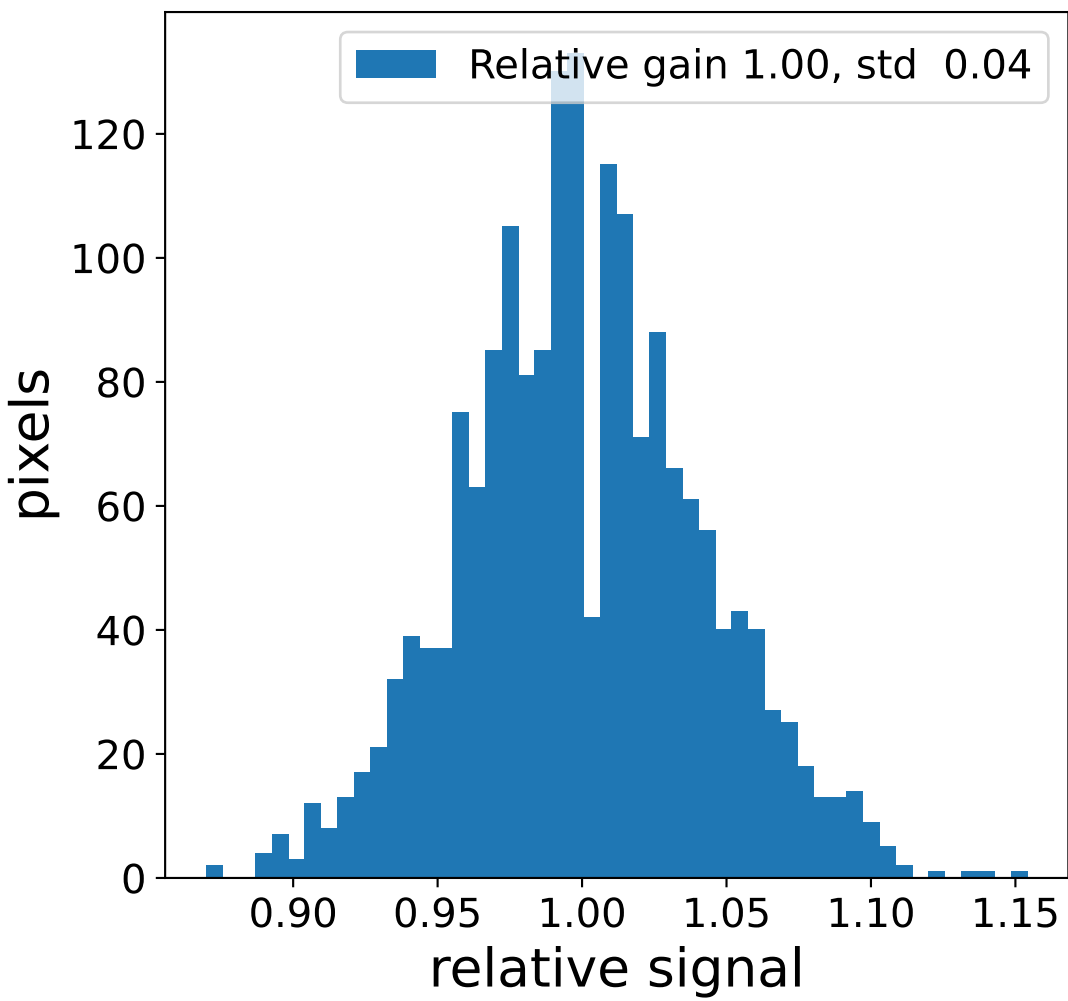

Run 7548

Run 7548

Run 7548 channel: HG

FF sample of 10000 events

pedestal sample of 10000 events

flat-fielded gain [ADC/pe]

Run 7548 channel: LG

FF sample of 10000 events

pedestal sample of 10000 events

flat-fielded gain [ADC/pe]