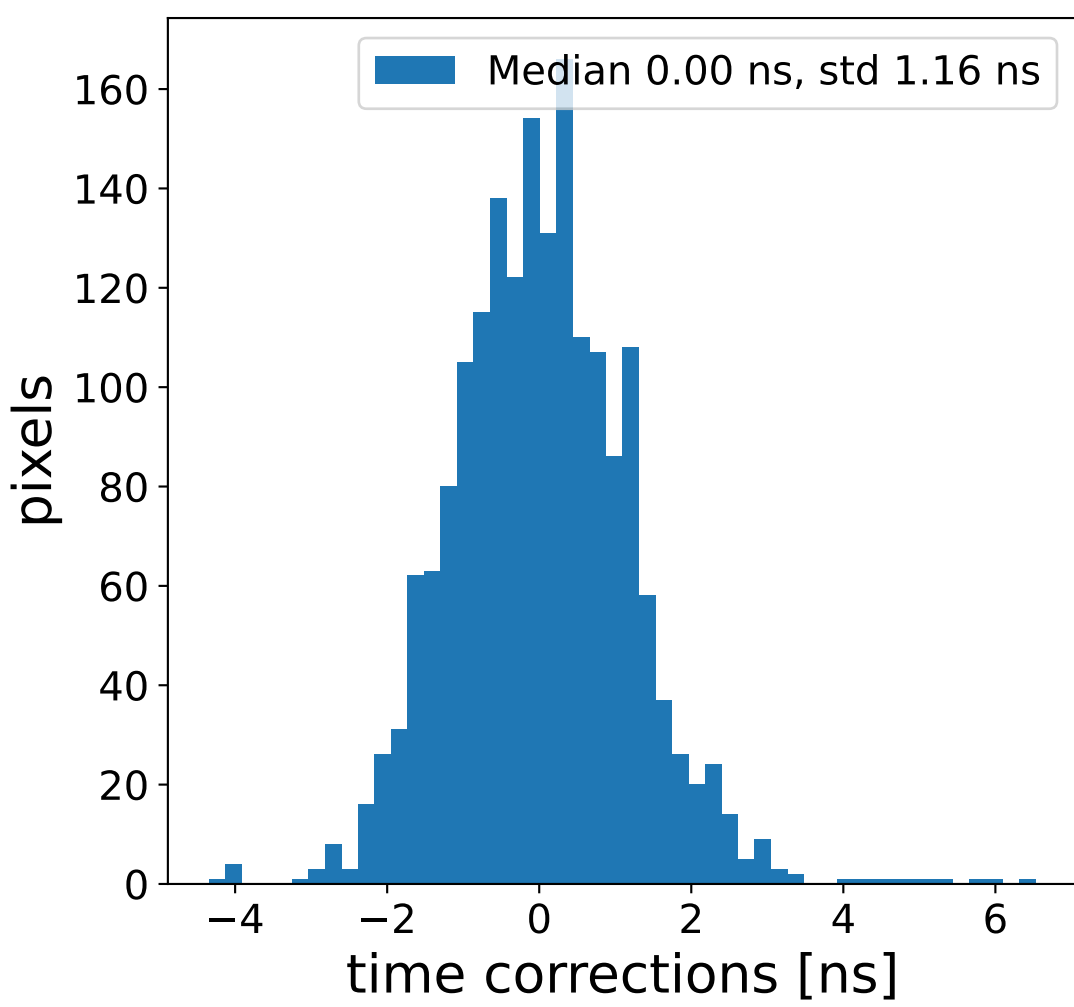

Run 7548

Run 7548

Run 7548 channel: HG

FF sample of 10000 events

pedestal sample of 10000 events

flat-fielded gain [ADC/pe]

Run 7548 channel: LG

FF sample of 10000 events

pedestal sample of 10000 events

flat-fielded gain [ADC/pe]