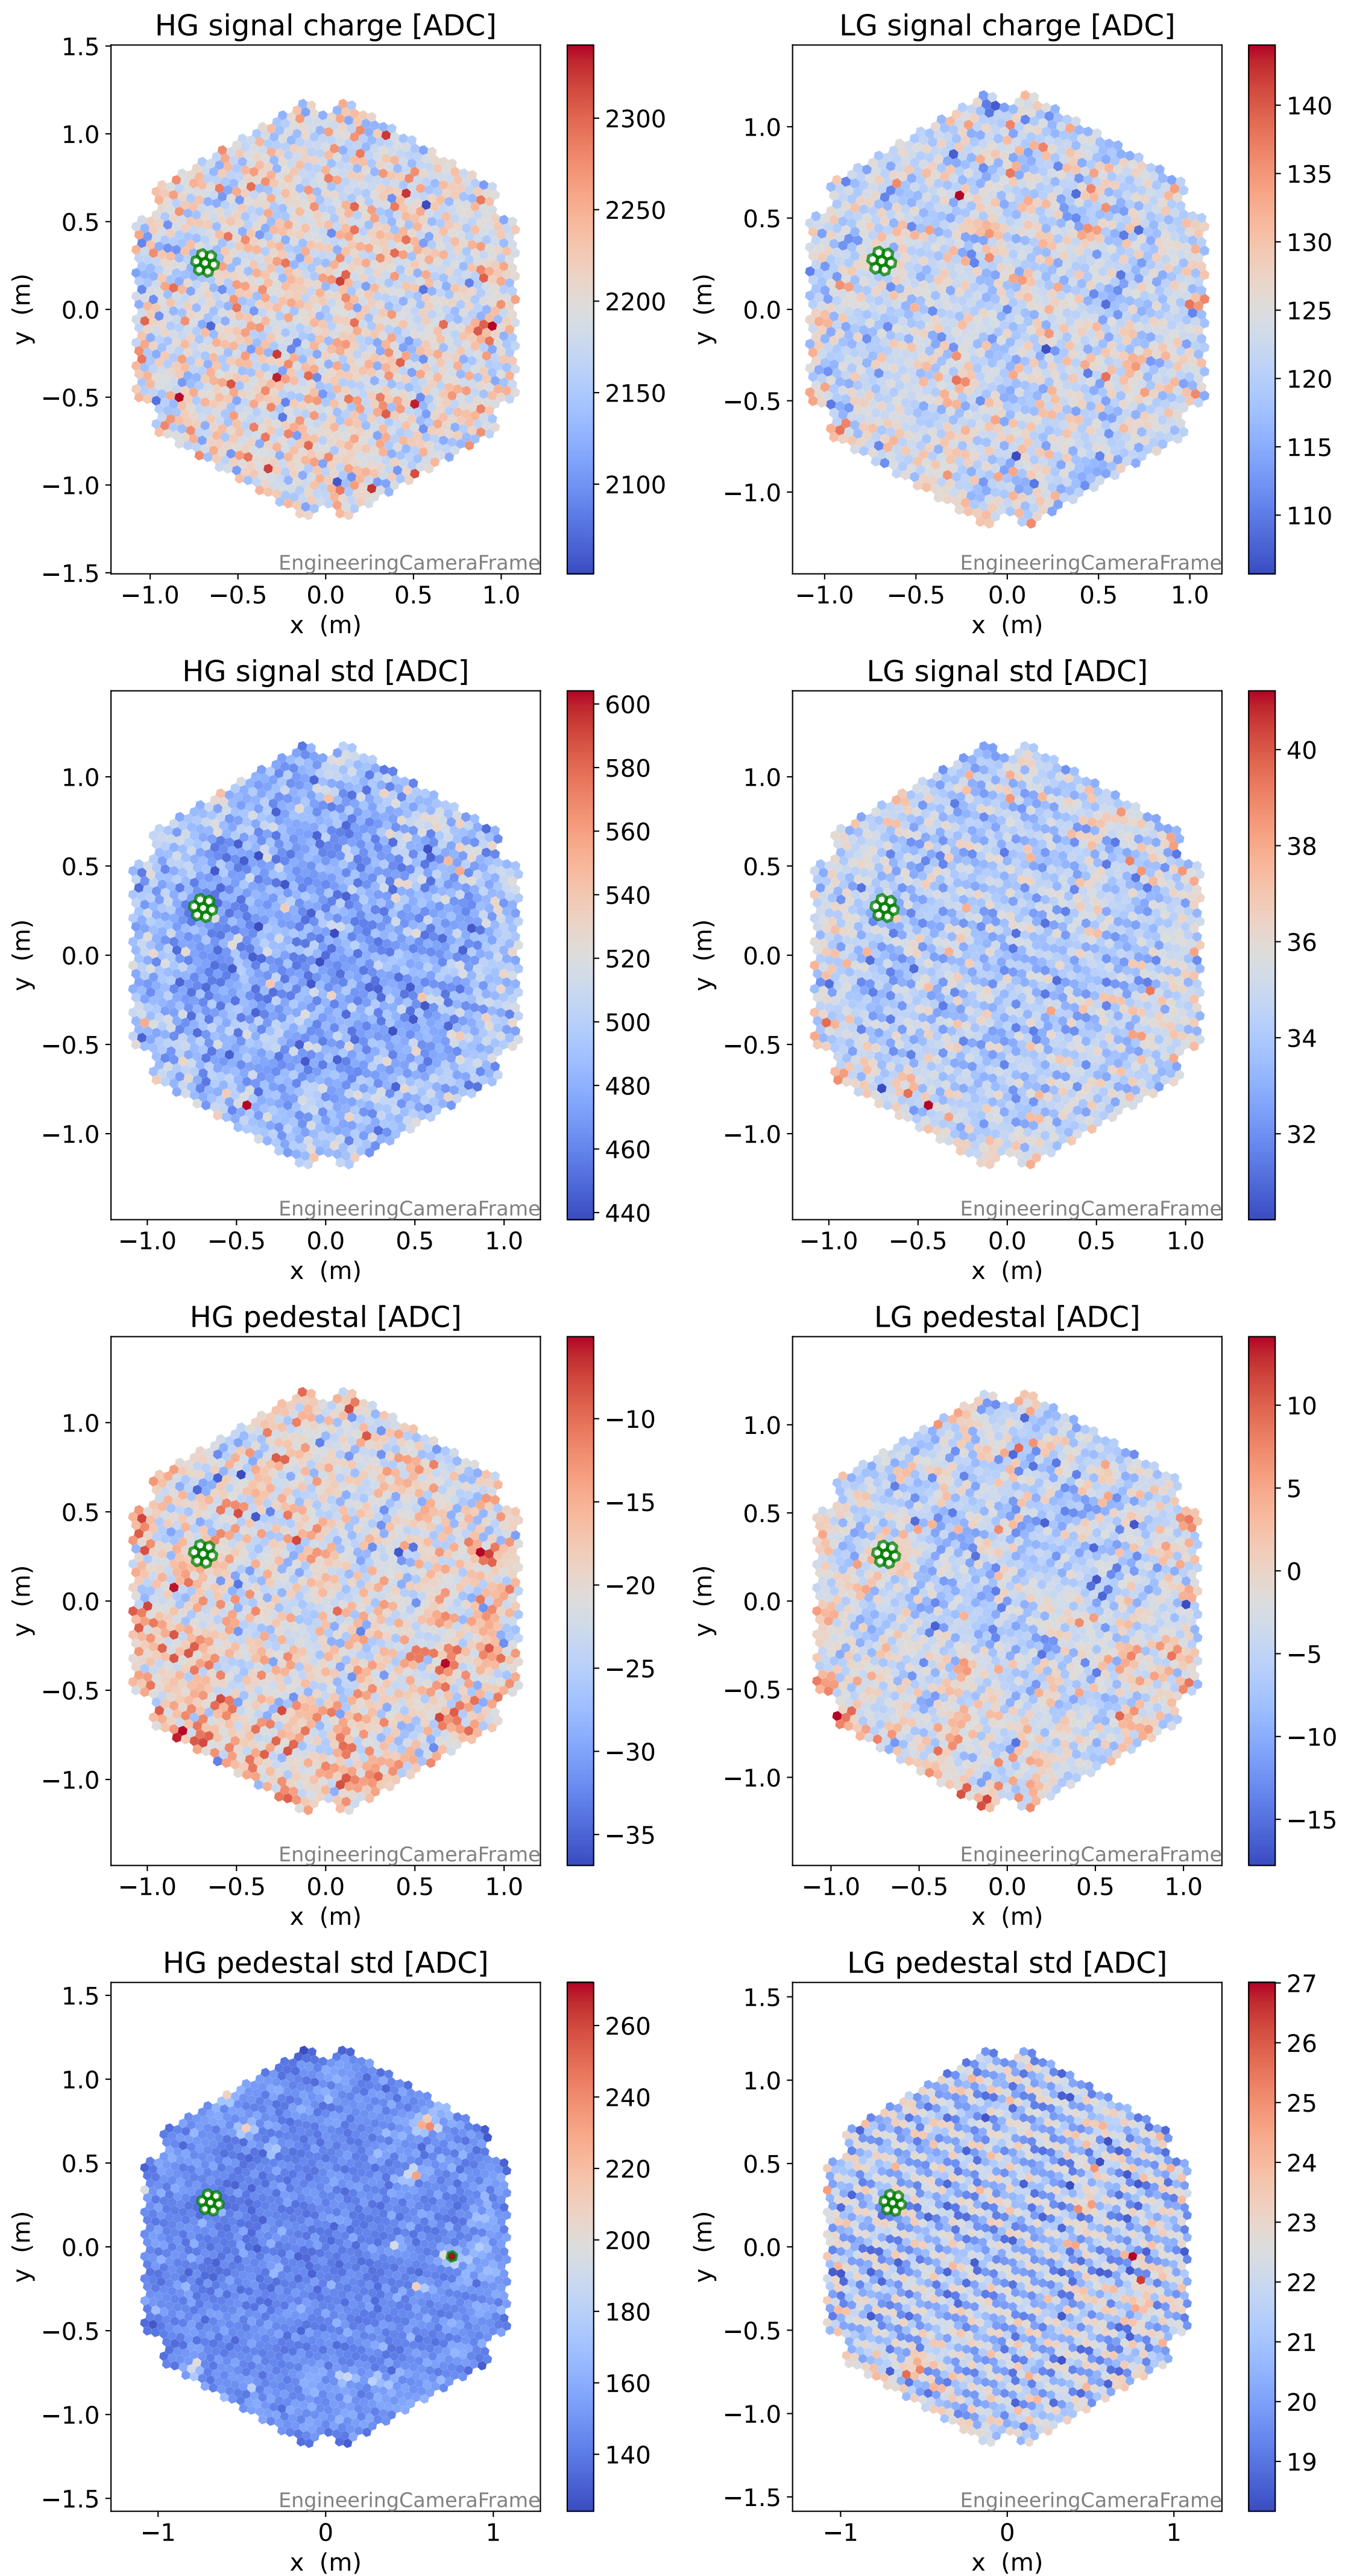

Run 7548

Run 7548

Run 7548 channel: HG

FF sample of 10000 events

pedestal sample of 10000 events

flat-fielded gain [ADC/pe]

Run 7548 channel: LG

FF sample of 10000 events

pedestal sample of 10000 events

flat-fielded gain [ADC/pe]