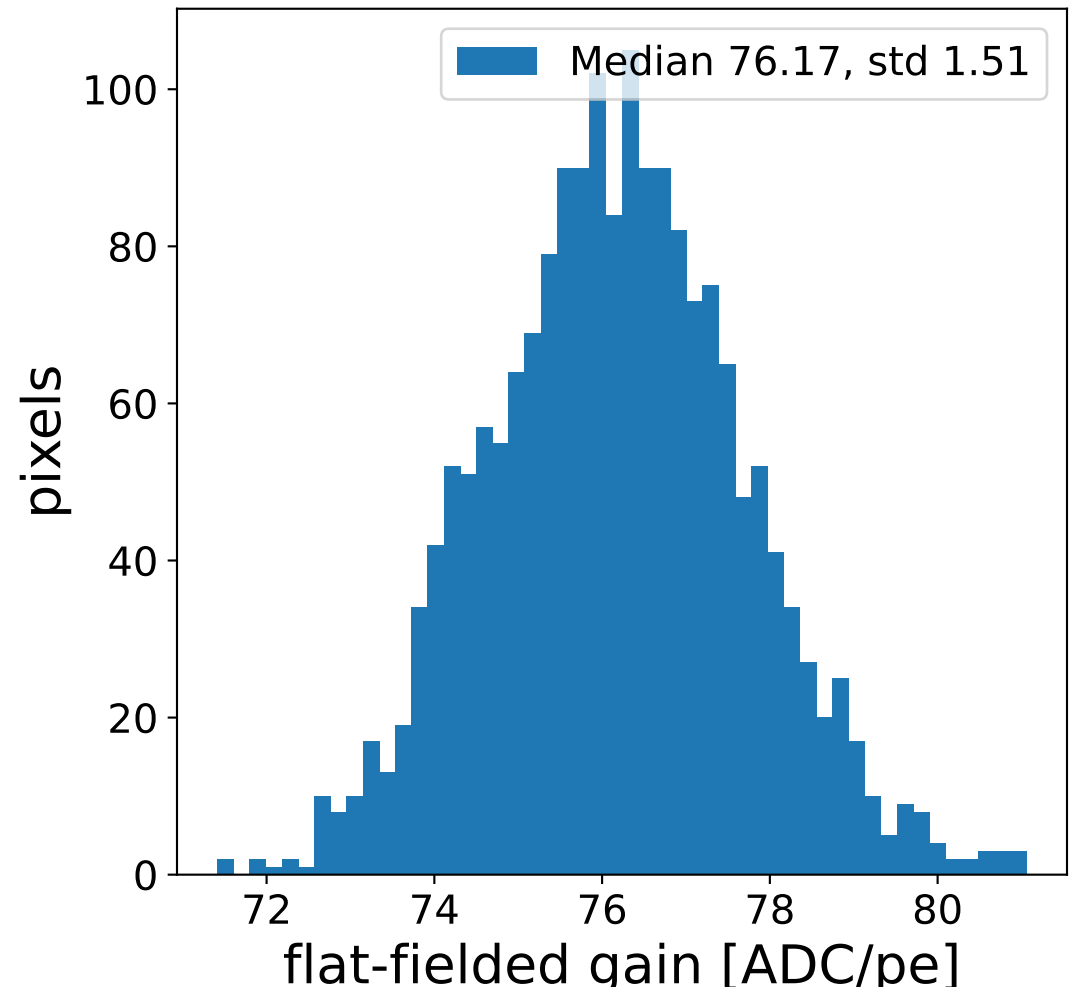

Run 7548

Run 7548

Run 7548 channel: HG

FF sample of 10000 events

pedestal sample of 10000 events

flat-fielded gain [ADC/pe]

Run 7548 channel: LG

FF sample of 10000 events

pedestal sample of 10000 events

flat-fielded gain [ADC/pe]