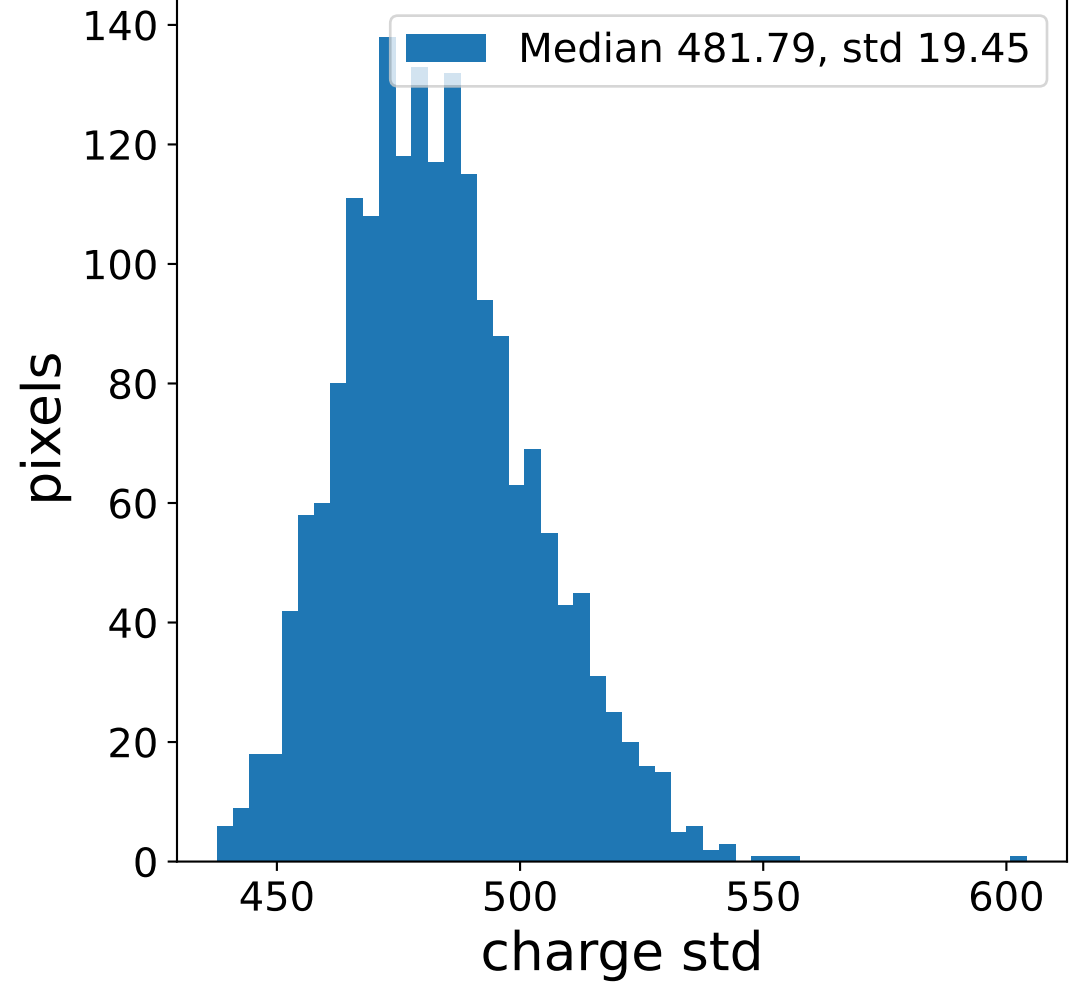

Run 7548

Run 7548

Run 7548 channel: HG

FF sample of 10000 events

pedestal sample of 10000 events

flat-fielded gain [ADC/pe]

Run 7548 channel: LG

FF sample of 10000 events

pedestal sample of 10000 events

flat-fielded gain [ADC/pe]