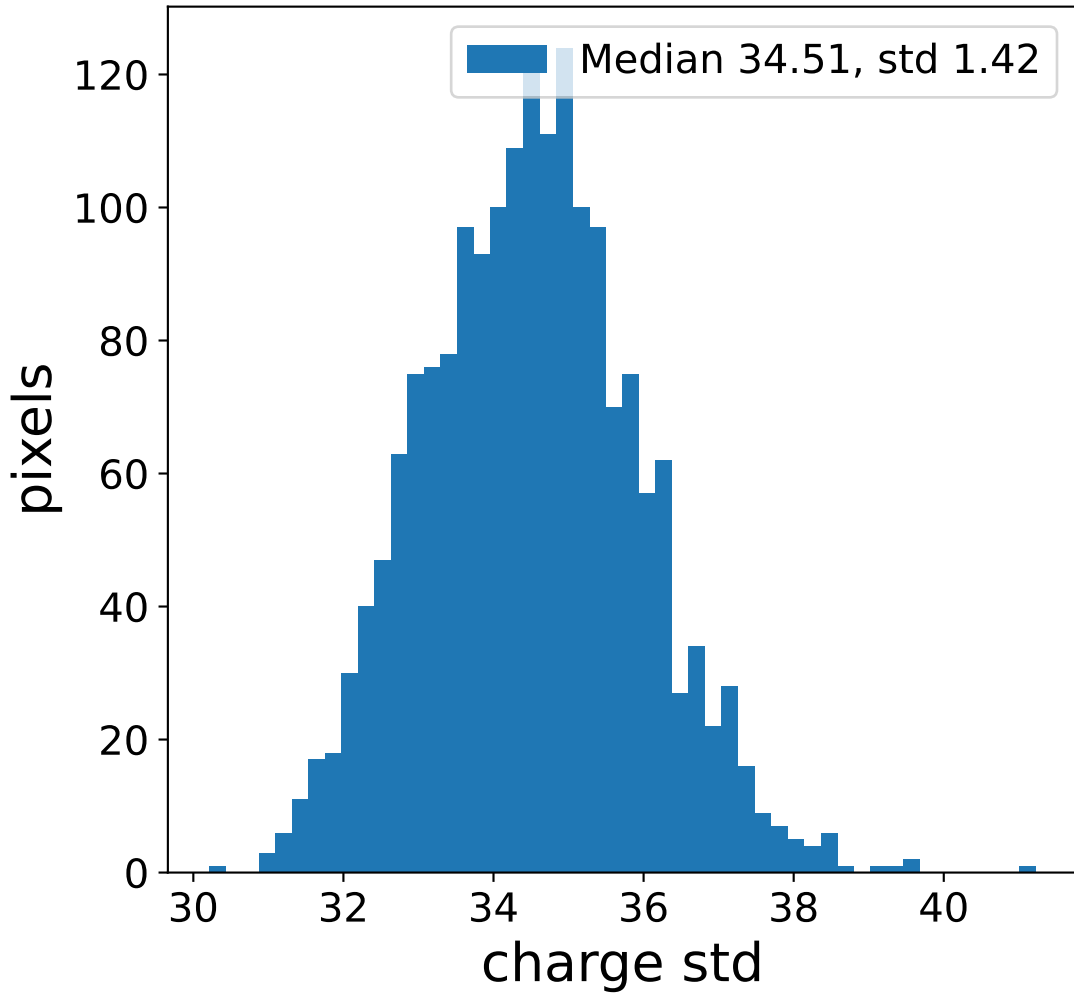

Run 7548

Run 7548

Run 7548 channel: HG

FF sample of 10000 events

pedestal sample of 10000 events

flat-fielded gain [ADC/pe]

Run 7548 channel: LG

FF sample of 10000 events

pedestal sample of 10000 events

flat-fielded gain [ADC/pe]