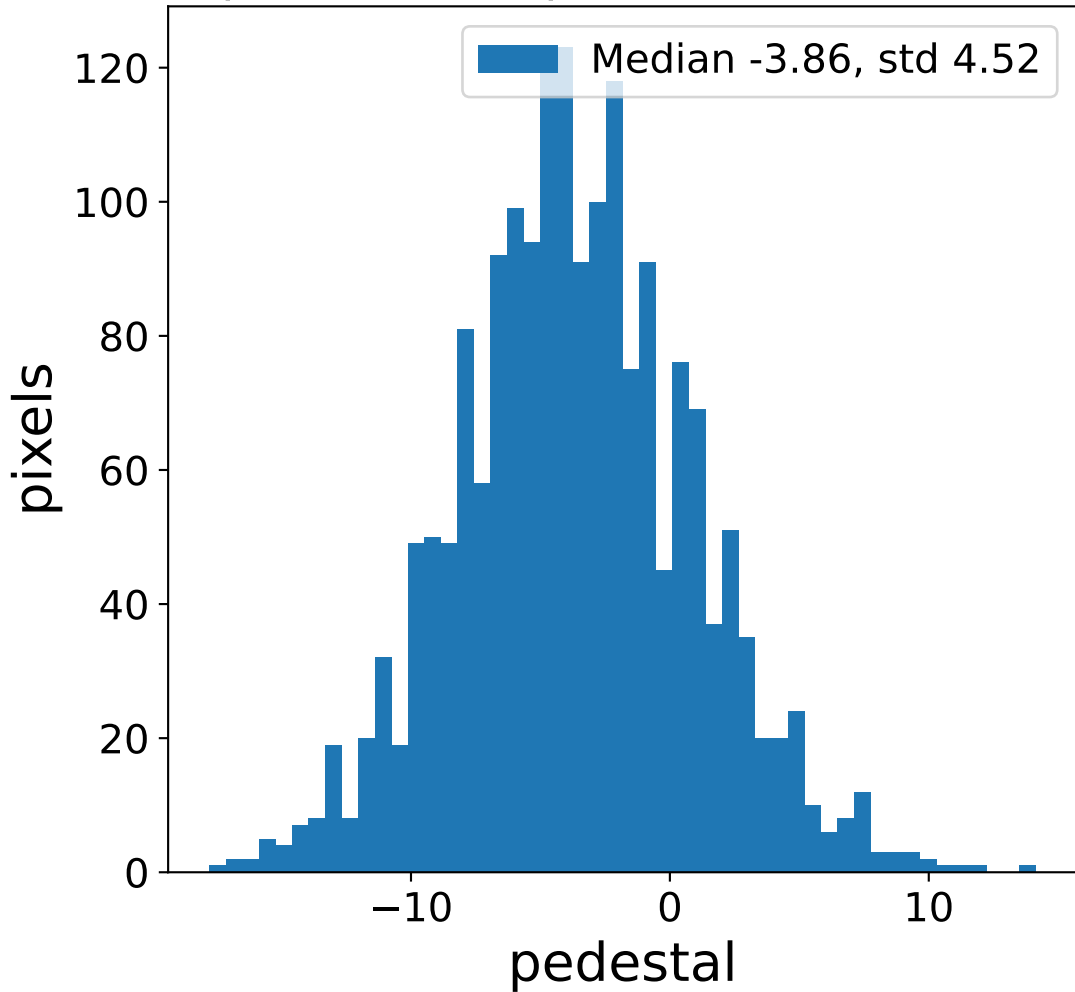

Run 7548

Run 7548

Run 7548 channel: HG

FF sample of 10000 events

pedestal sample of 10000 events

flat-fielded gain [ADC/pe]

Run 7548 channel: LG

FF sample of 10000 events

pedestal sample of 10000 events

flat-fielded gain [ADC/pe]