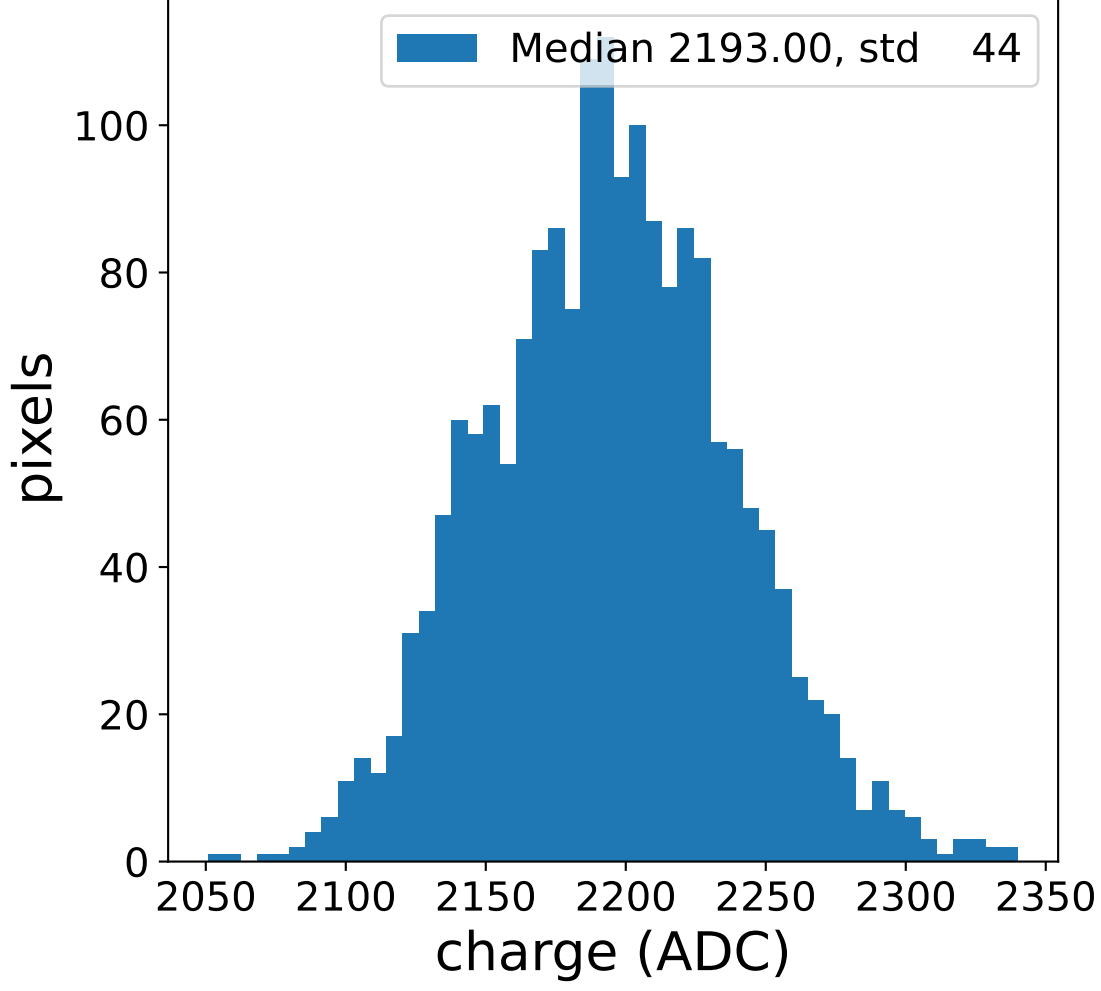

Run 7548

Run 7548

Run 7548 channel: HG

FF sample of 10000 events

pedestal sample of 10000 events

flat-fielded gain [ADC/pe]

Run 7548 channel: LG

FF sample of 10000 events

pedestal sample of 10000 events

flat-fielded gain [ADC/pe]