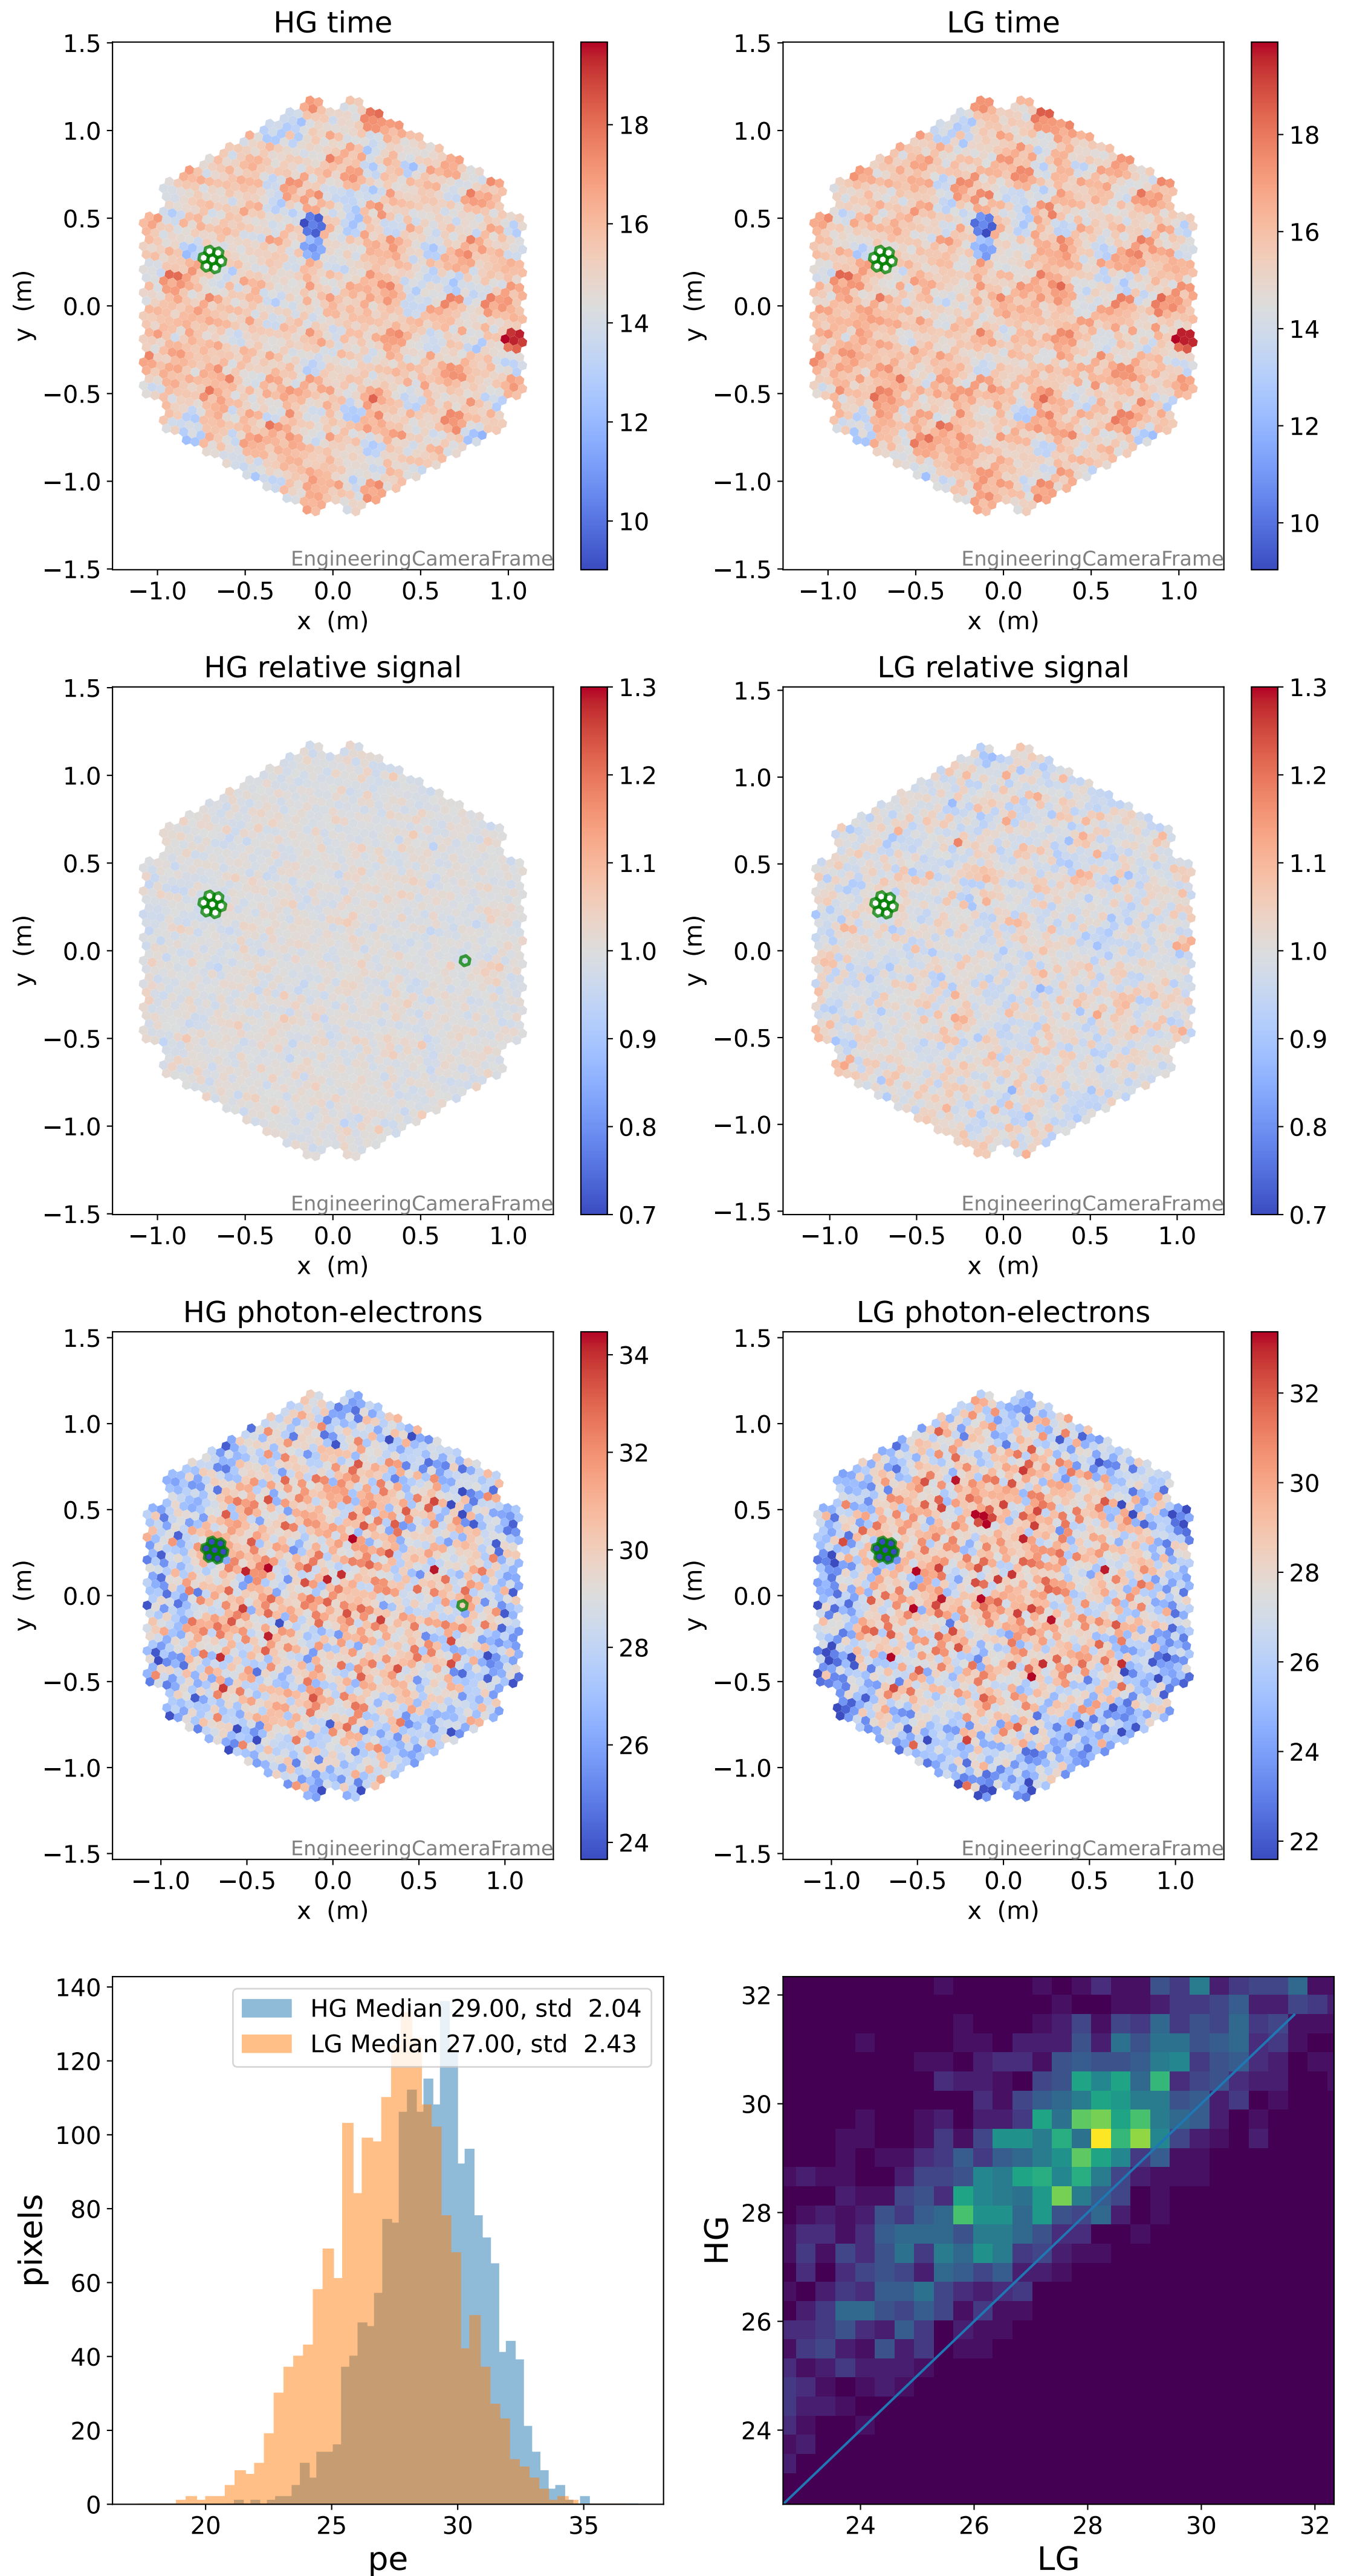

Run 7548

Run 7548

Run 7548 channel: HG

FF sample of 10000 events

pedestal sample of 10000 events

flat-fielded gain [ADC/pe]

Run 7548 channel: LG

FF sample of 10000 events

pedestal sample of 10000 events

flat-fielded gain [ADC/pe]