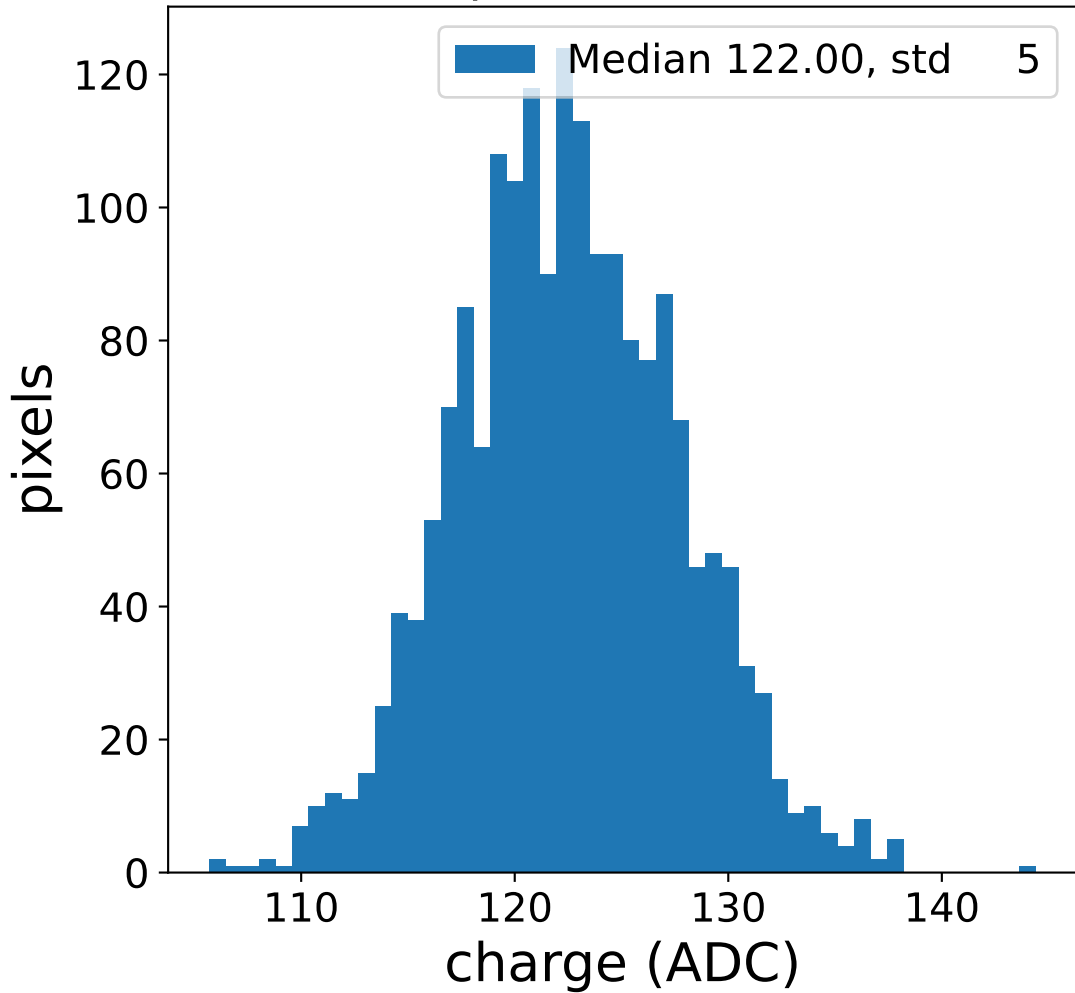

Run 7548

Run 7548

Run 7548 channel: HG

FF sample of 10000 events

pedestal sample of 10000 events

flat-fielded gain [ADC/pe]

Run 7548 channel: LG

FF sample of 10000 events

pedestal sample of 10000 events

flat-fielded gain [ADC/pe]