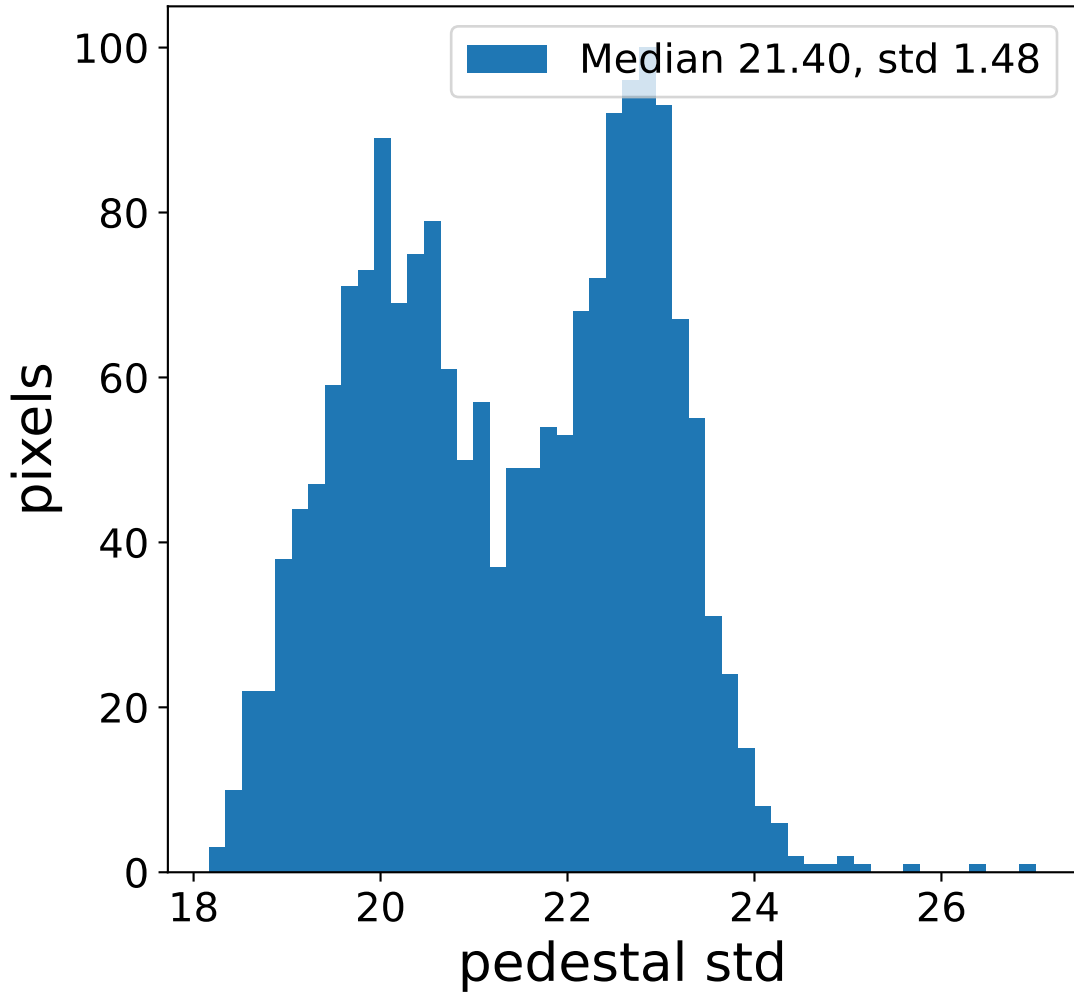

Run 7548

Run 7548

Run 7548 channel: HG

FF sample of 10000 events

pedestal sample of 10000 events

flat-fielded gain [ADC/pe]

Run 7548 channel: LG

FF sample of 10000 events

pedestal sample of 10000 events

flat-fielded gain [ADC/pe]