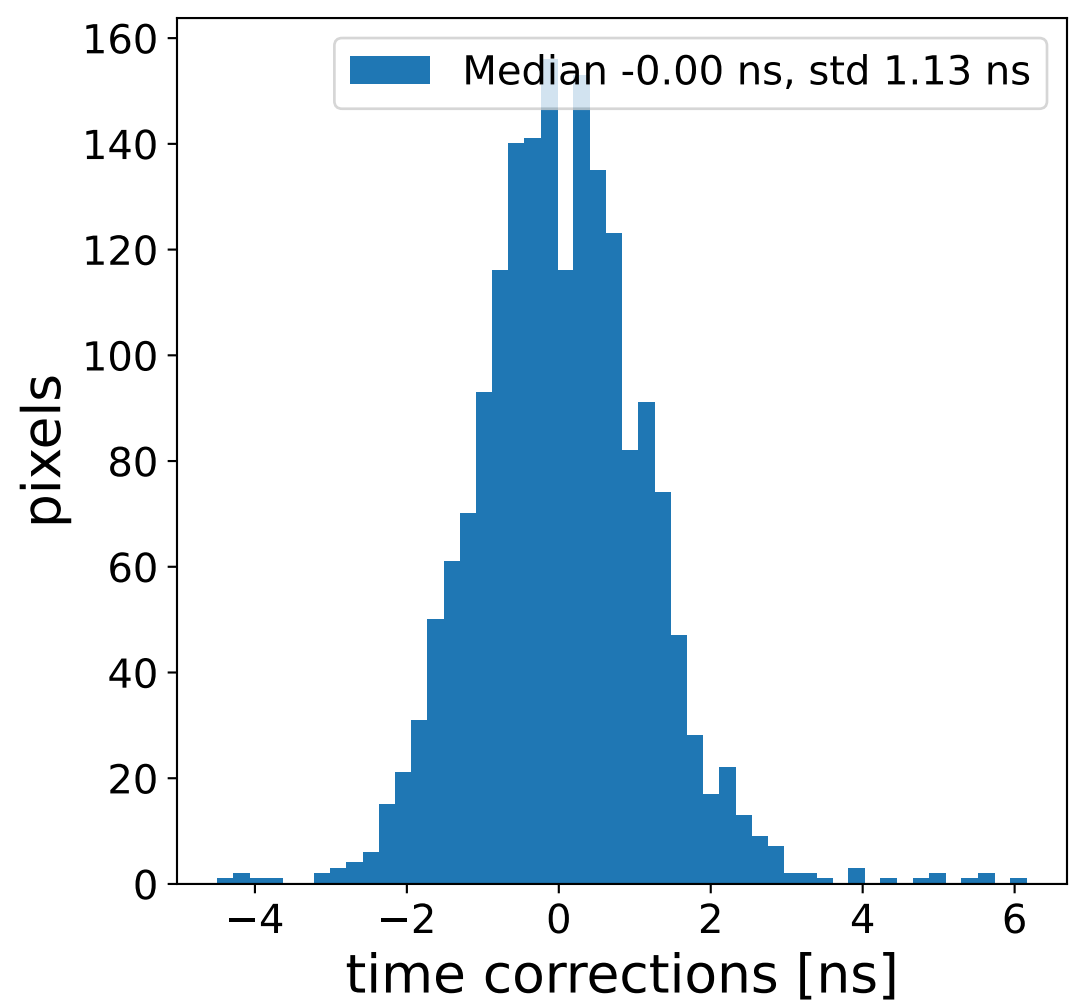

Run 7548

Run 7548

Run 7548 channel: HG

FF sample of 10000 events

pedestal sample of 10000 events

flat-fielded gain [ADC/pe]

Run 7548 channel: LG

FF sample of 10000 events

pedestal sample of 10000 events

flat-fielded gain [ADC/pe]