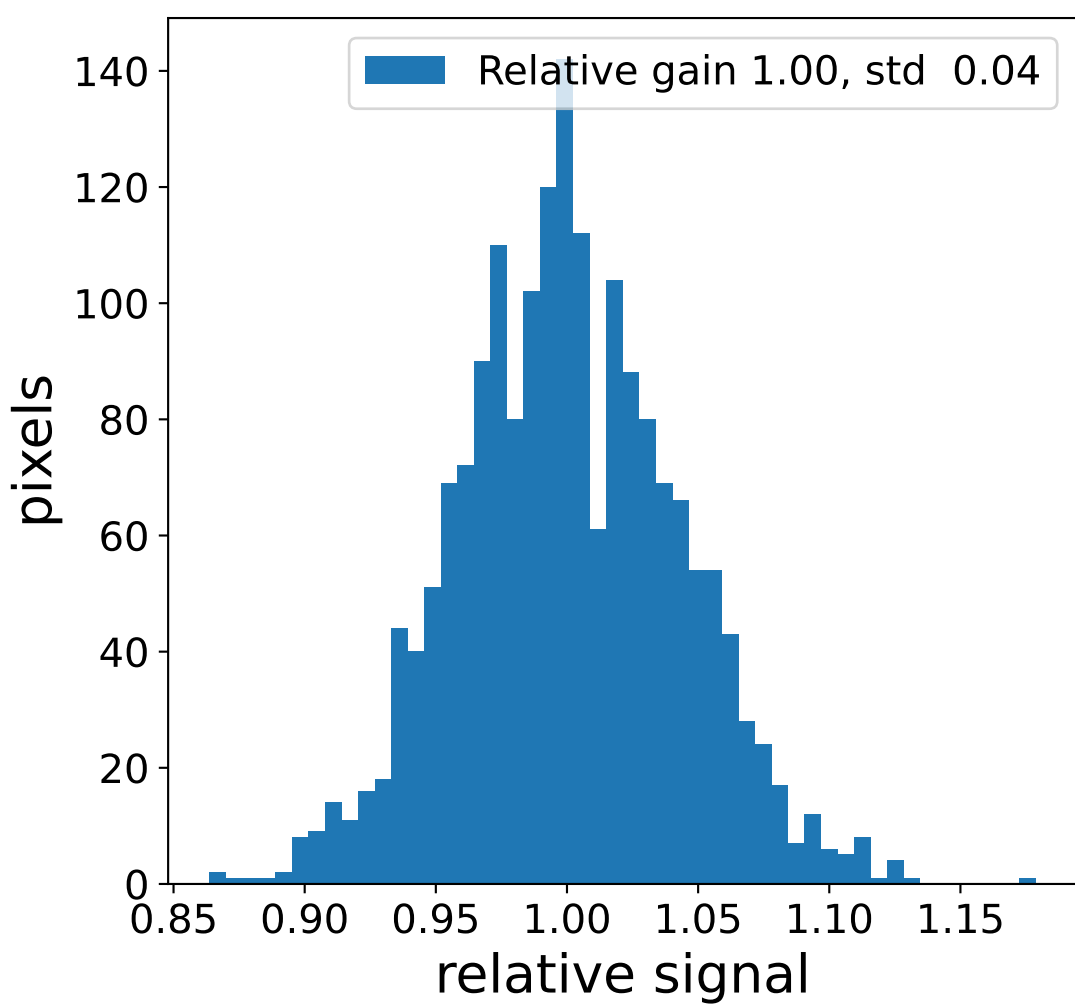

Run 7548

Run 7548

Run 7548 channel: HG

FF sample of 10000 events

pedestal sample of 10000 events

flat-fielded gain [ADC/pe]

Run 7548 channel: LG

FF sample of 10000 events

pedestal sample of 10000 events

flat-fielded gain [ADC/pe]