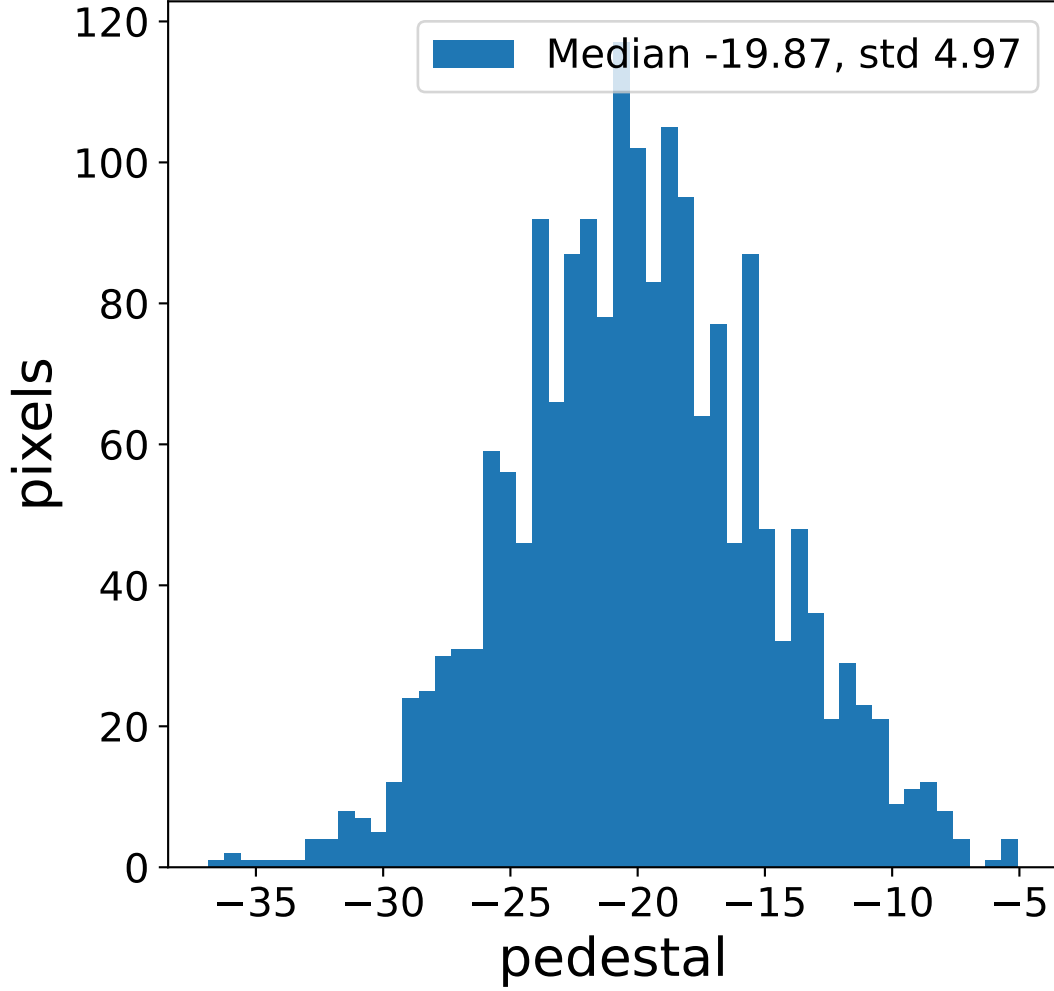

Run 7548

Run 7548

Run 7548 channel: HG

FF sample of 10000 events

pedestal sample of 10000 events

flat-fielded gain [ADC/pe]

Run 7548 channel: LG

FF sample of 10000 events

pedestal sample of 10000 events

flat-fielded gain [ADC/pe]