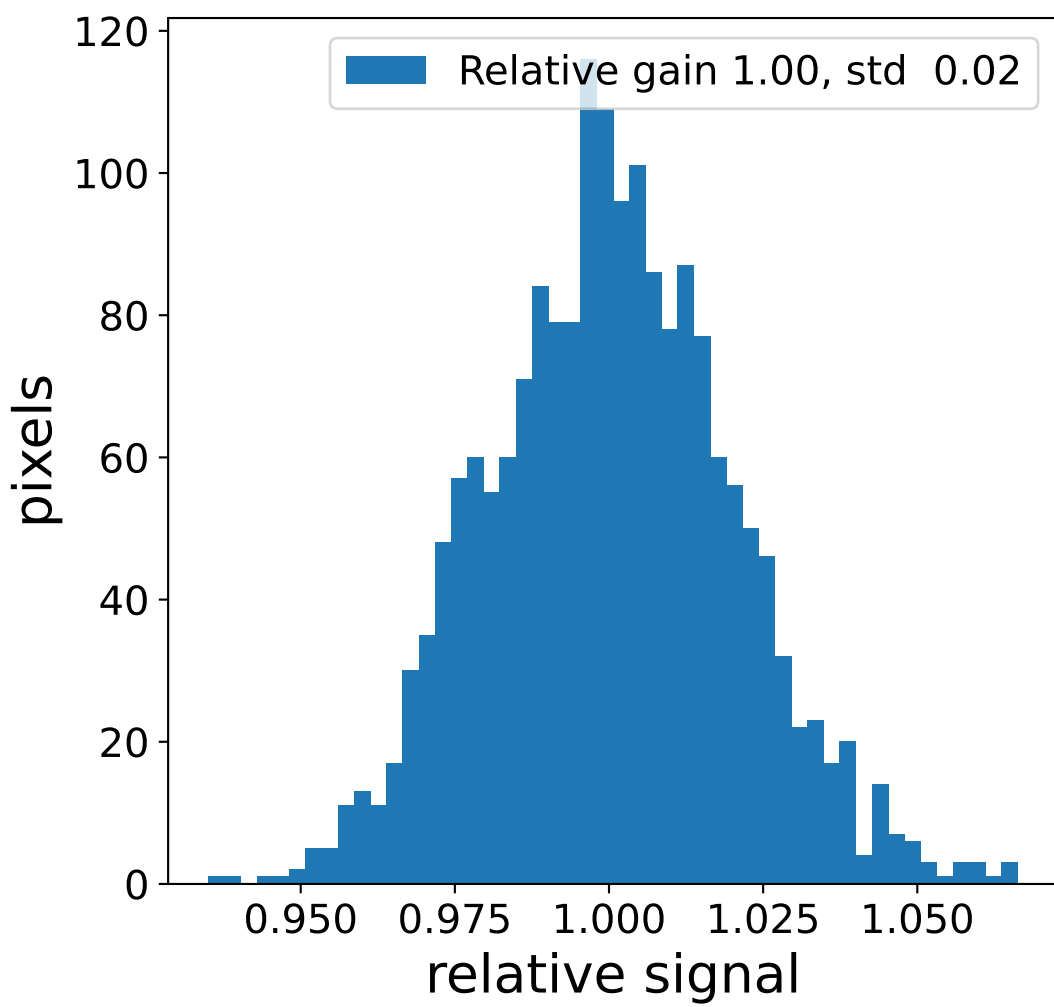

Run 7548

Run 7548

Run 7548 channel: HG

FF sample of 10000 events

pedestal sample of 10000 events

flat-fielded gain [ADC/pe]

Run 7548 channel: LG

FF sample of 10000 events

pedestal sample of 10000 events

flat-fielded gain [ADC/pe]