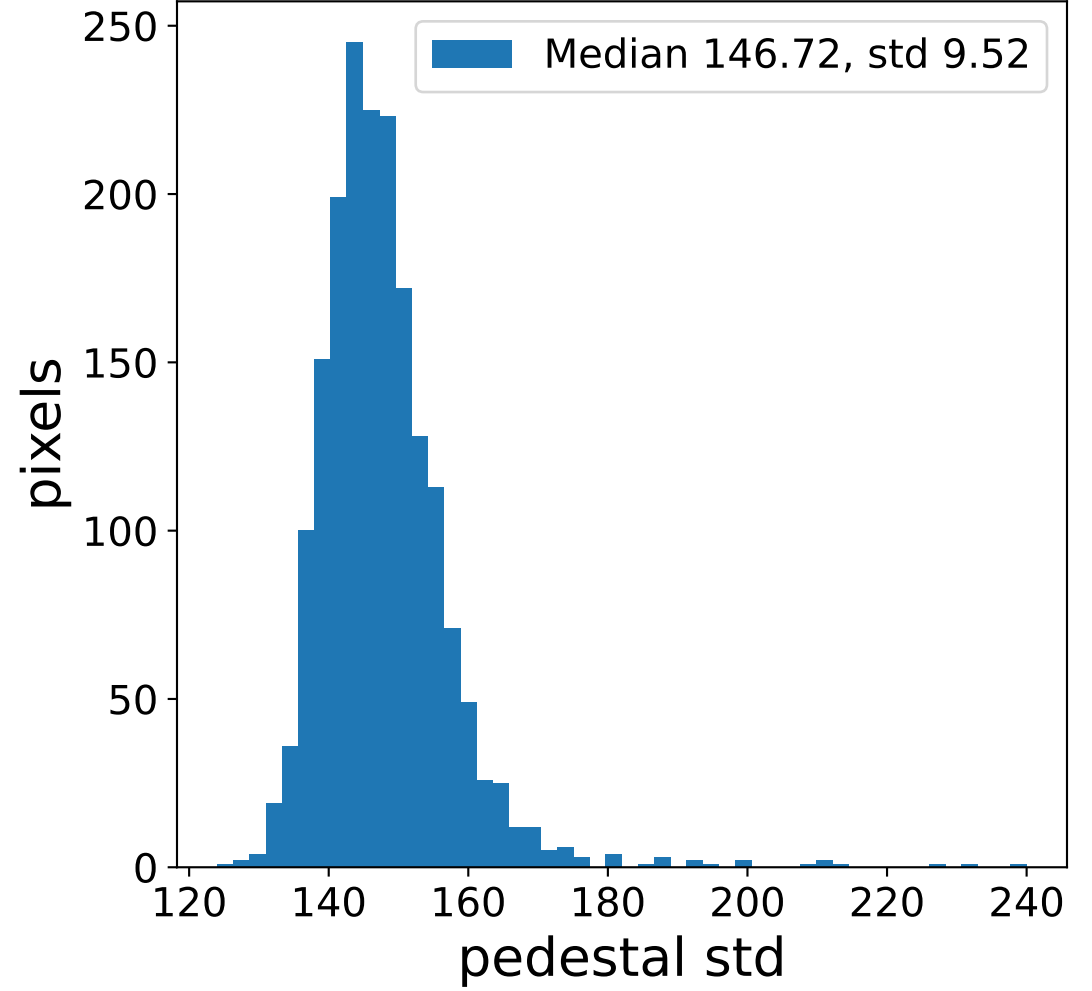

Run 7548

Run 7548

Run 7548 channel: HG

FF sample of 10000 events

pedestal sample of 10000 events

flat-fielded gain [ADC/pe]

Run 7548 channel: LG

FF sample of 10000 events

pedestal sample of 10000 events

flat-fielded gain [ADC/pe]