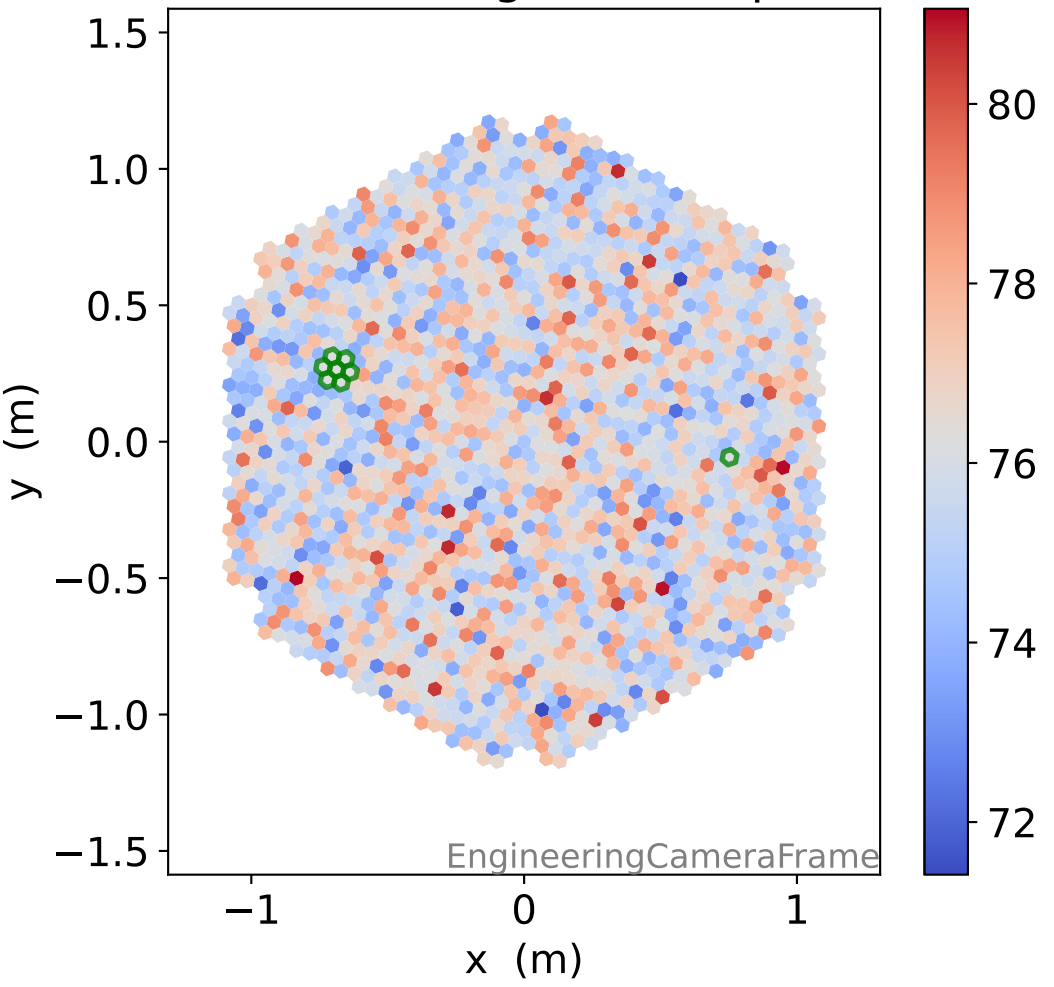

Run 7548

Run 7548

Run 7548 channel: HG

FF sample of 10000 events

pedestal sample of 10000 events

flat-fielded gain [ADC/pe]

Run 7548 channel: LG

FF sample of 10000 events

pedestal sample of 10000 events

flat-fielded gain [ADC/pe]