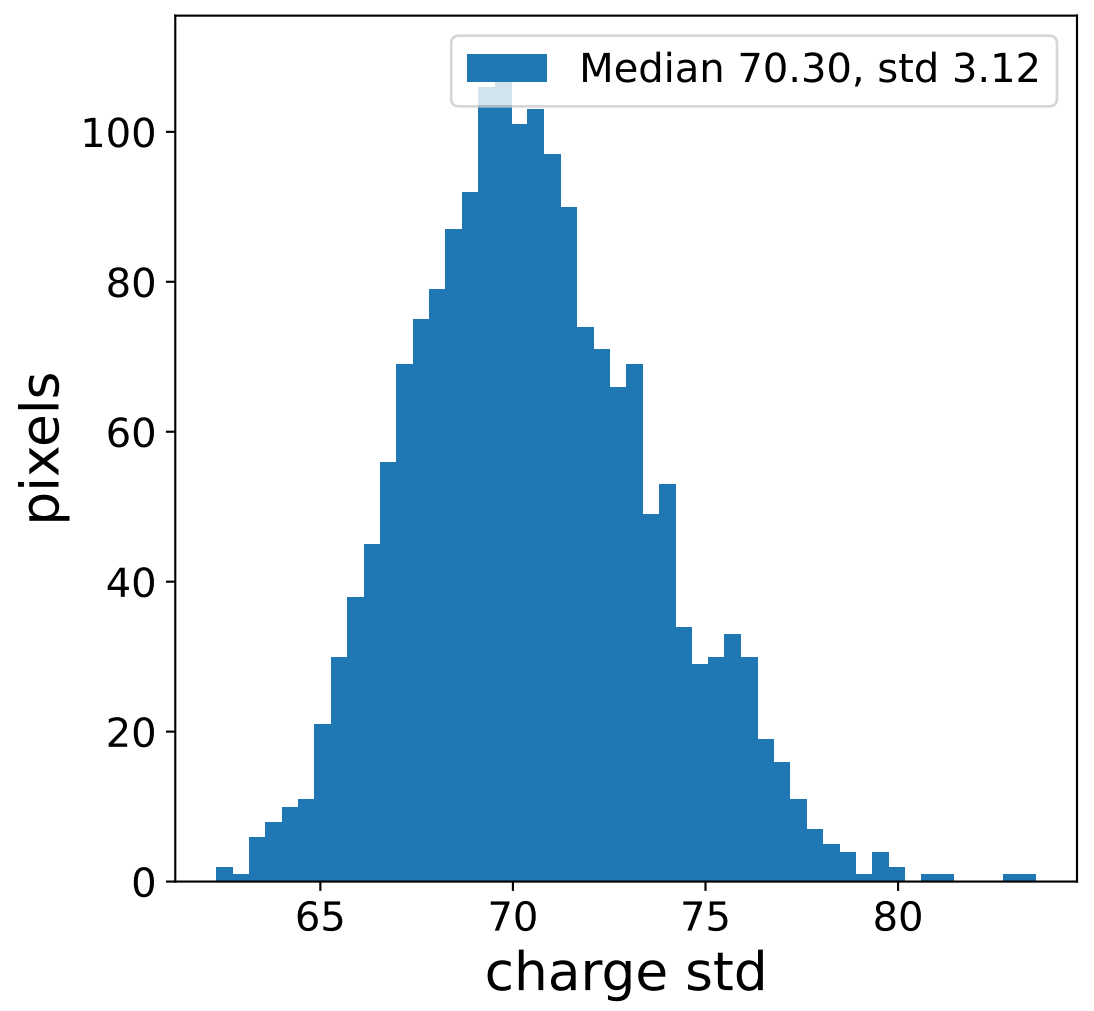

Run 7547 channel: LG

FF sample of 10000 events