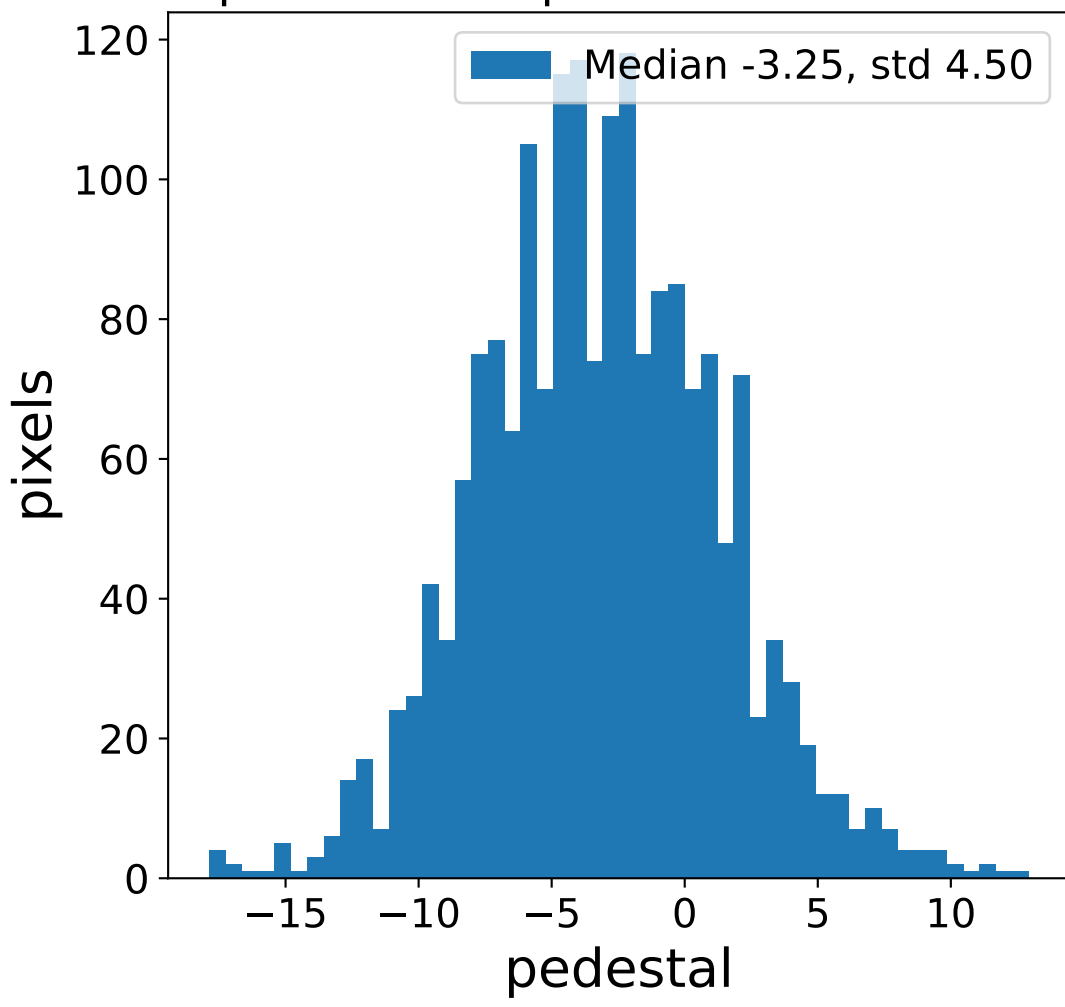

pedestal sample of 10000 events