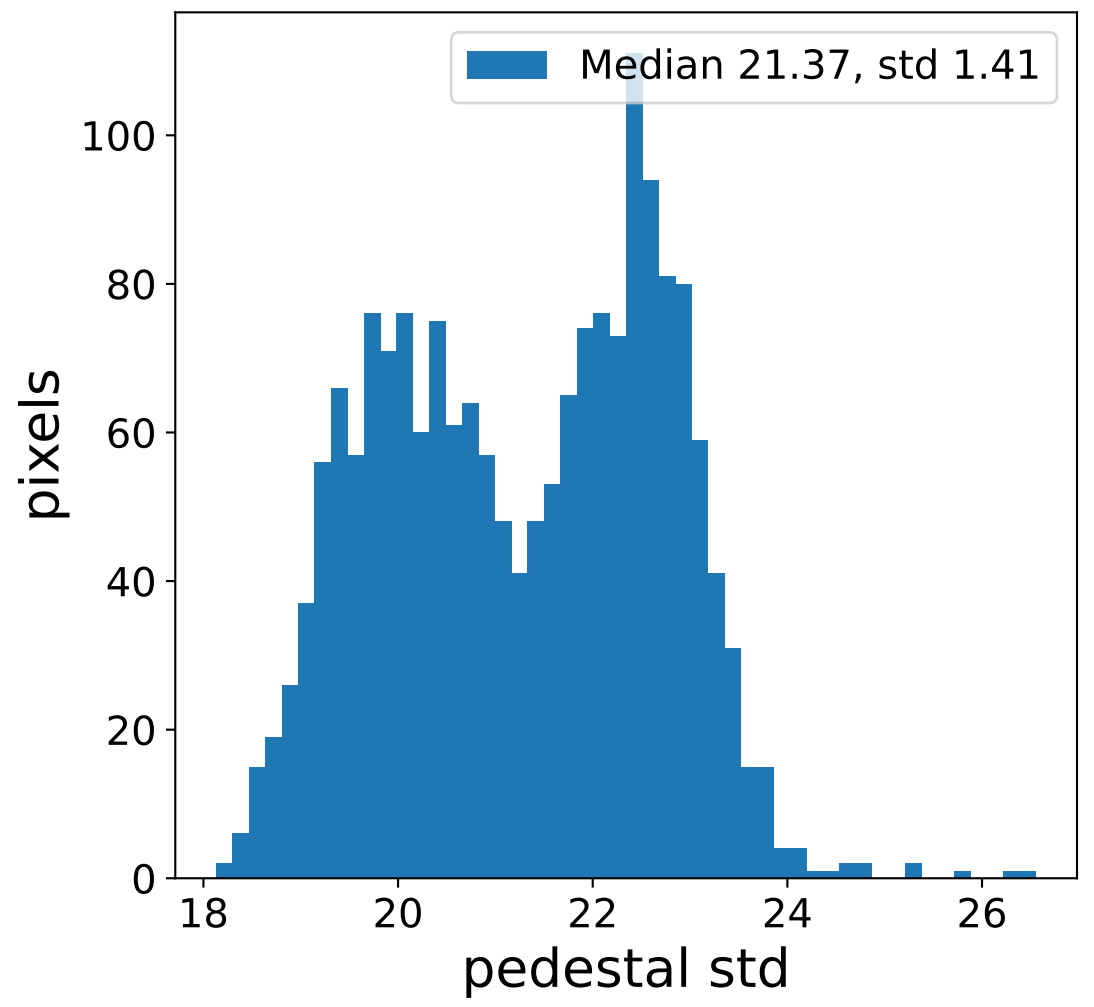

pedestal sample of 10000 events