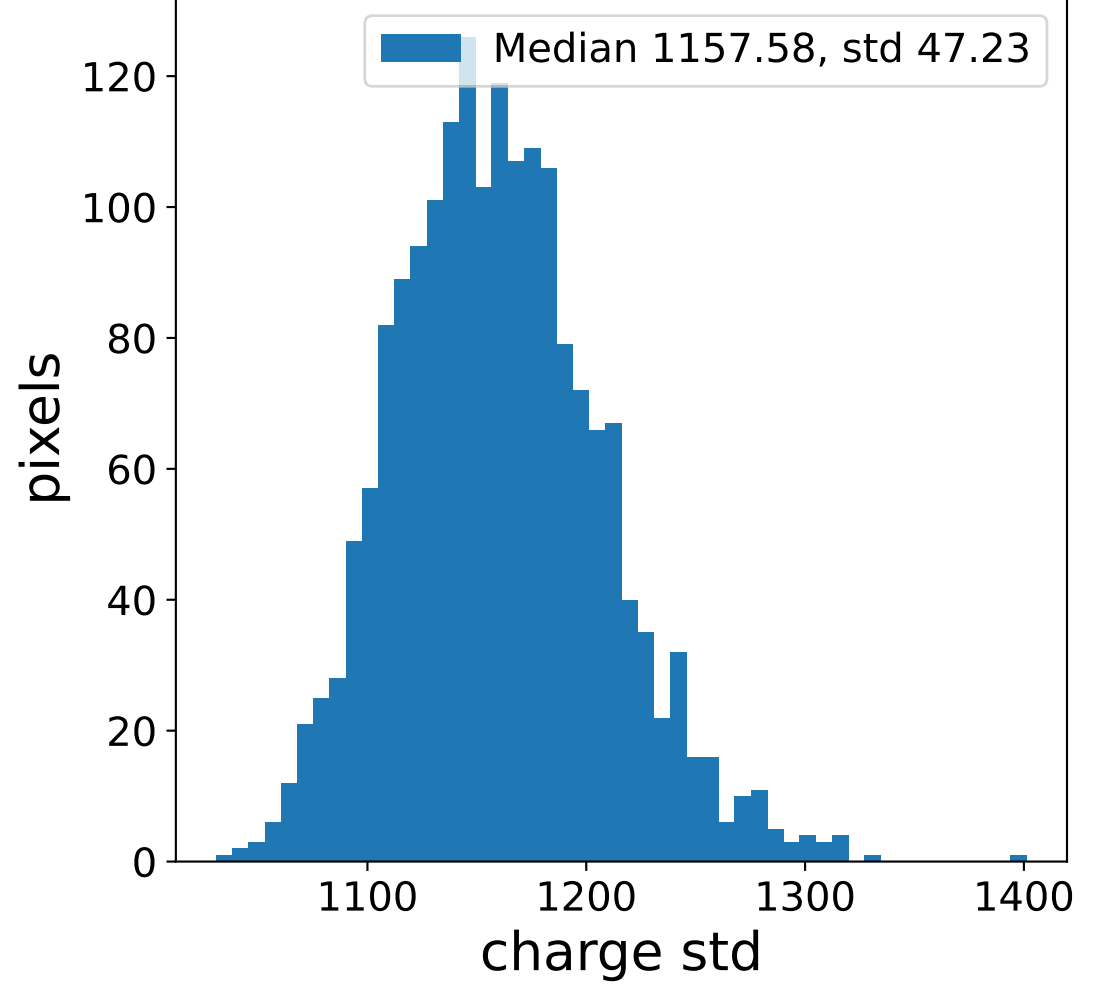

### pedestal sample of 10000 events