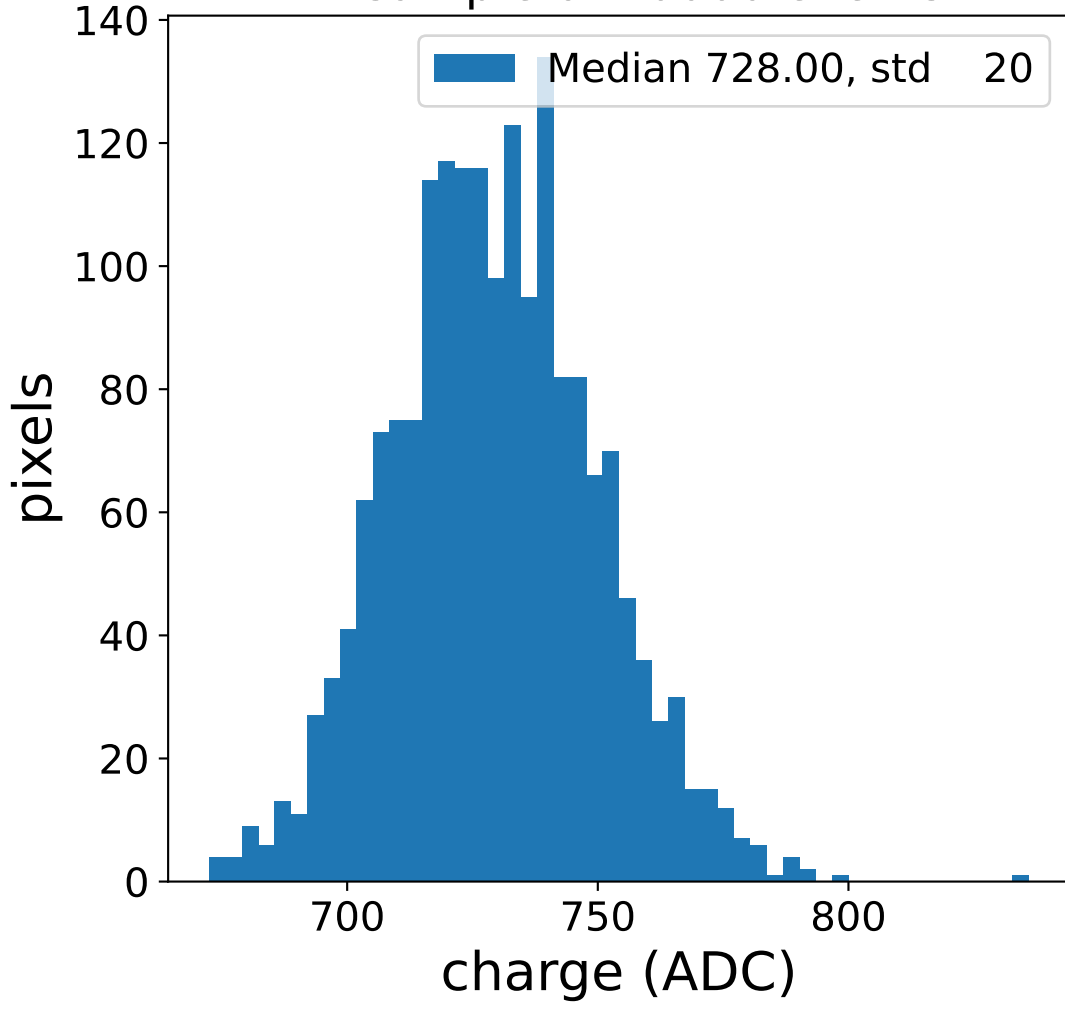

Run 7547 channel: LG

FF sample of 10000 events