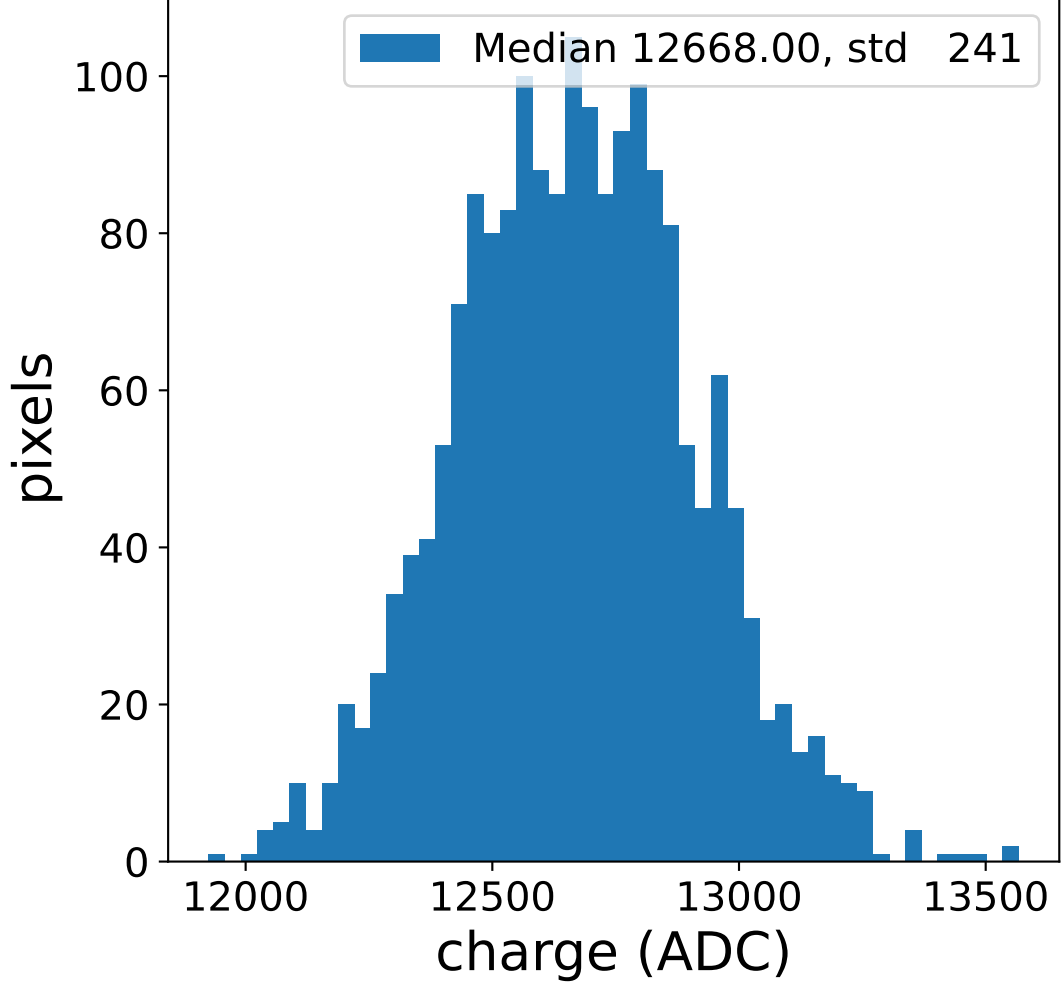

### pedestal sample of 10000 events