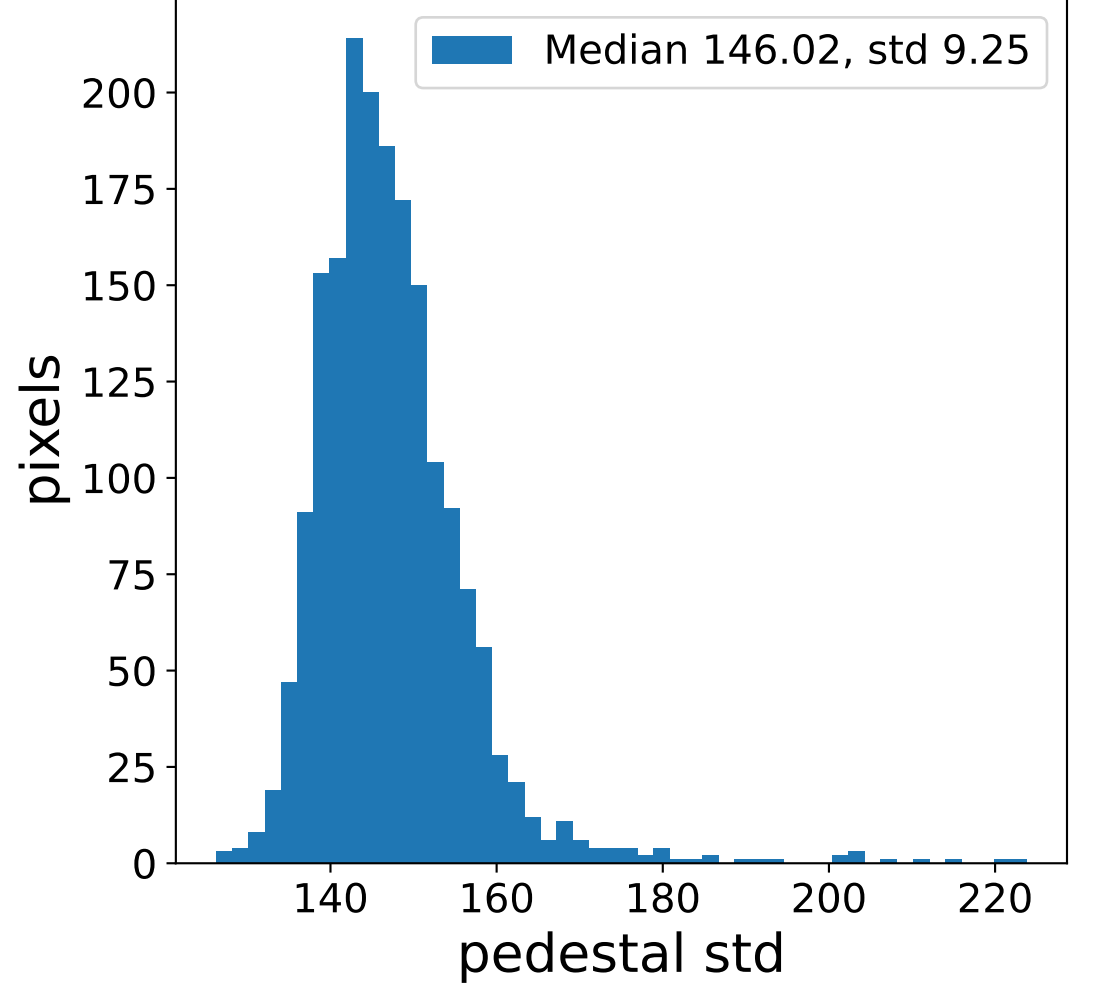

### pedestal sample of 10000 events