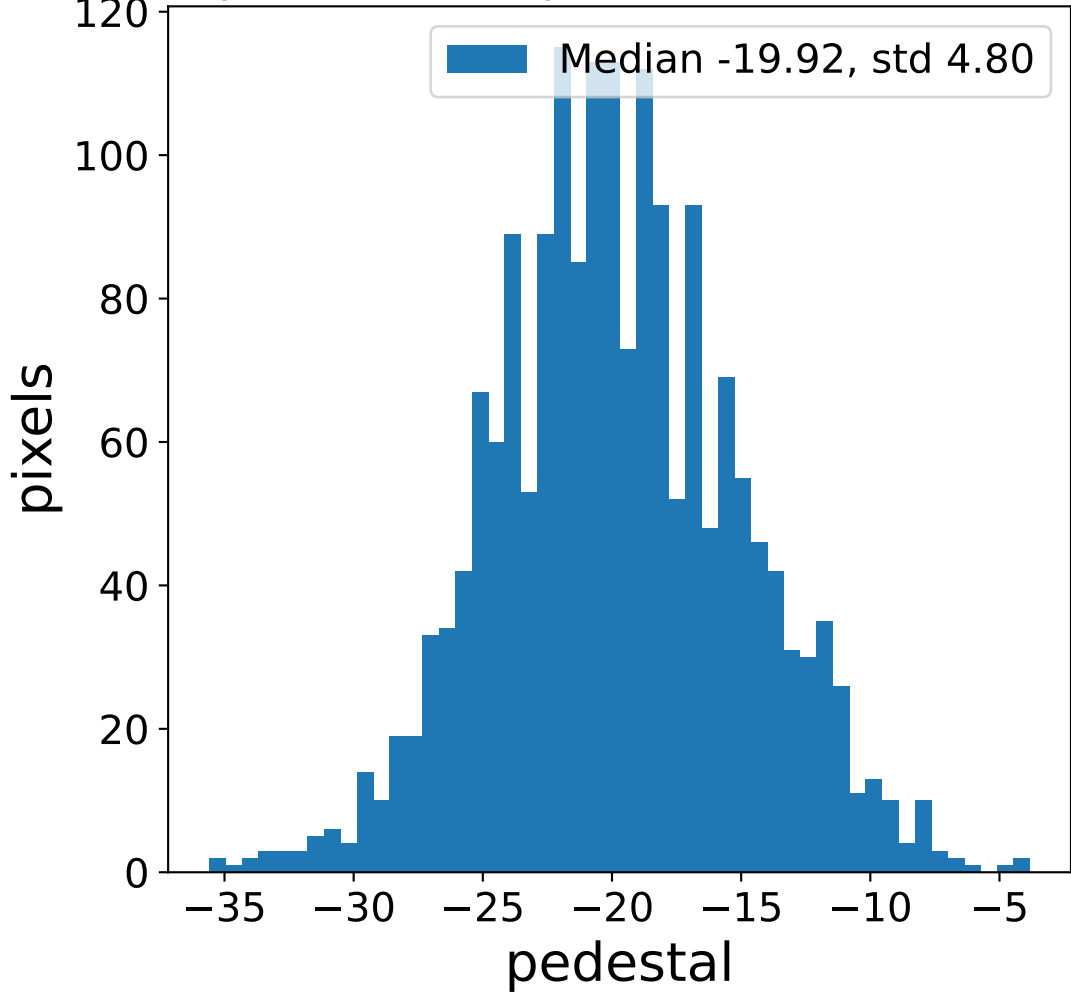

# Run 7547 channel: HG

FF sample of 10000 events

pedestal sample of 10000 events

flat-fielded gain [ADC/pe]