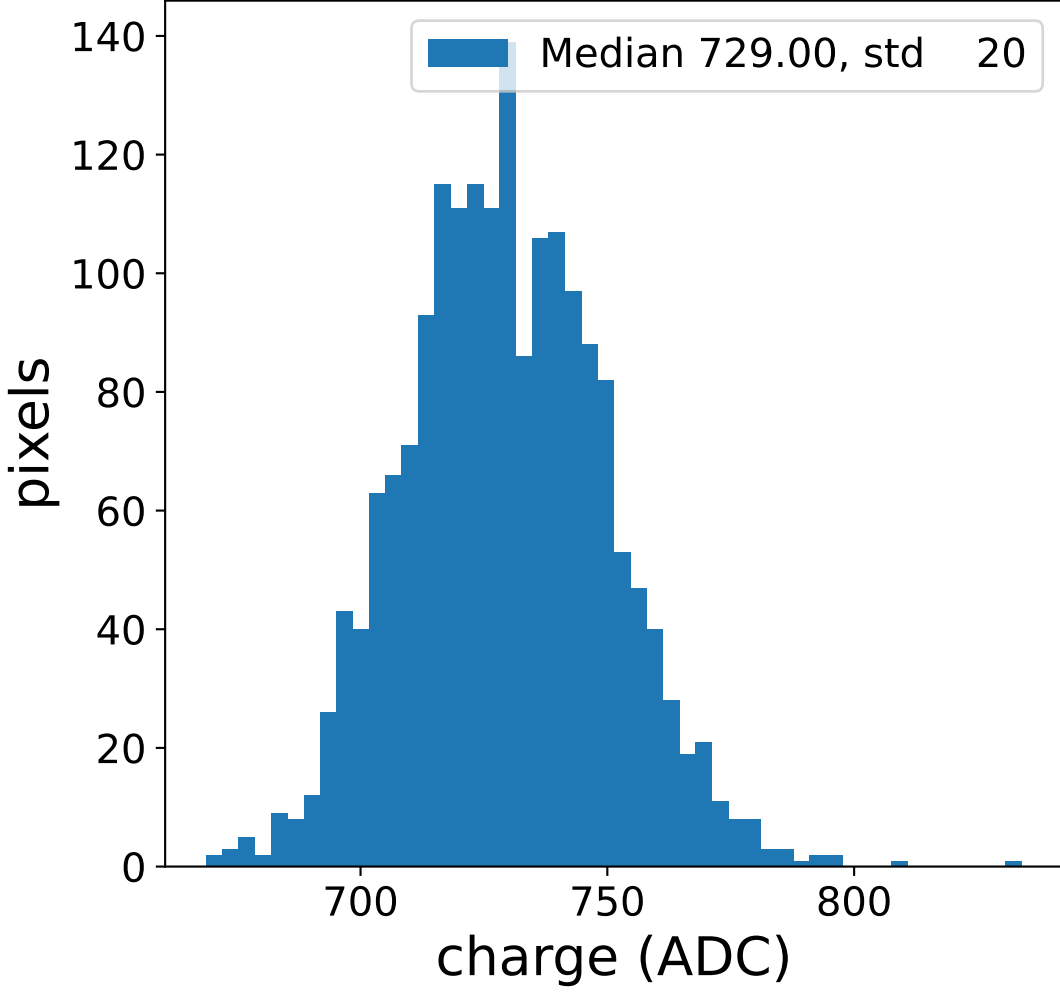

Run 7547 channel: LG

FF sample of 10000 events