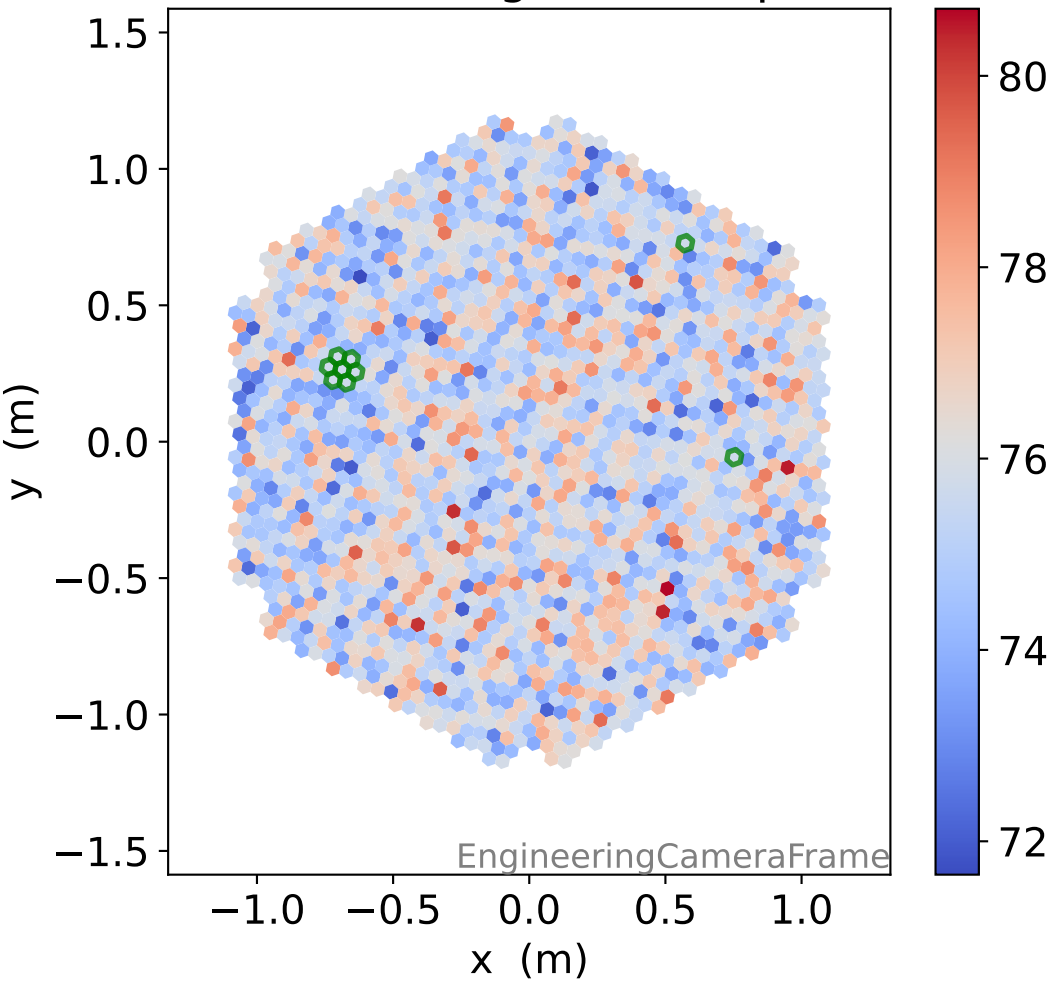

# Run 7547 channel: HG

FF sample of 10000 events

pedestal sample of 10000 events

flat-fielded gain [ADC/pe]