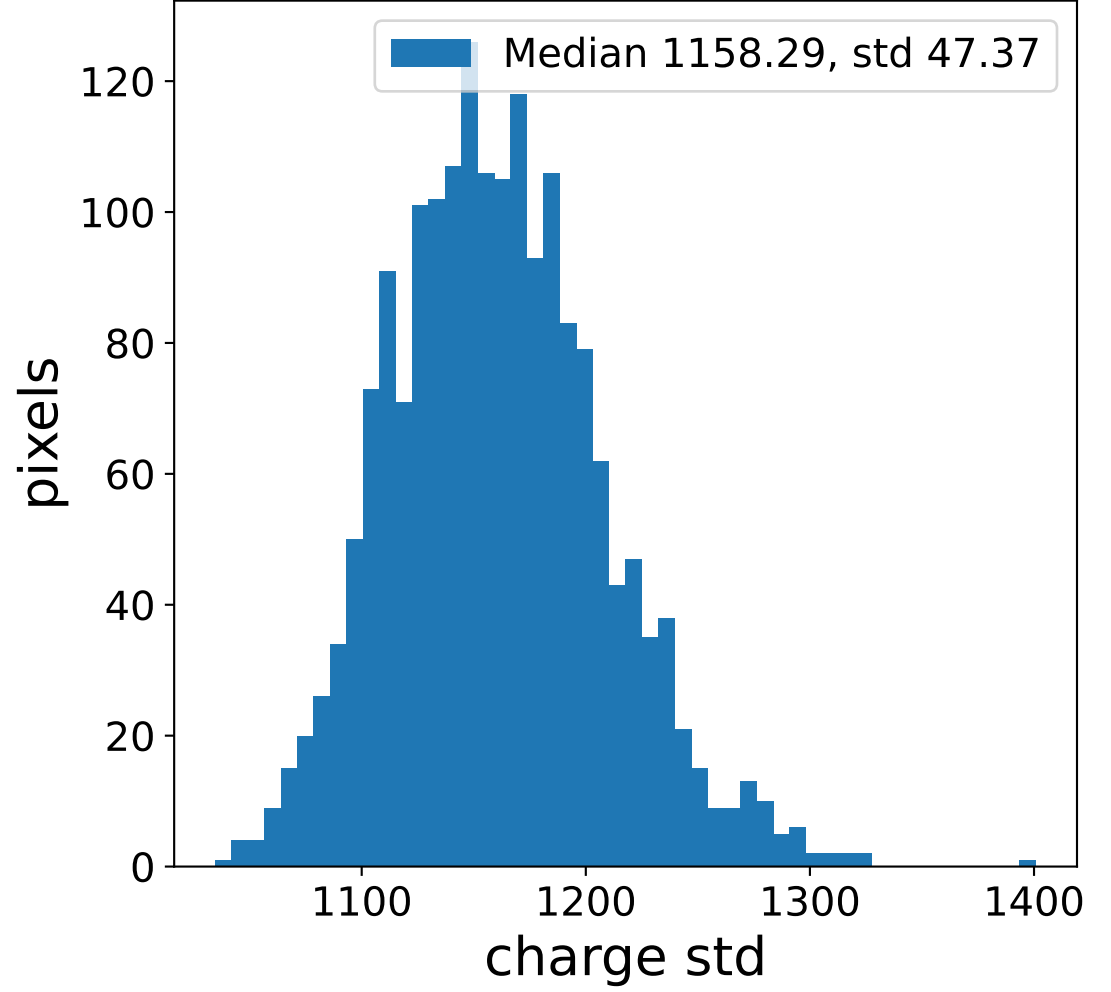

# Run 7547 channel: HG

FF sample of 10000 events

pedestal sample of 10000 events

flat-fielded gain [ADC/pe]