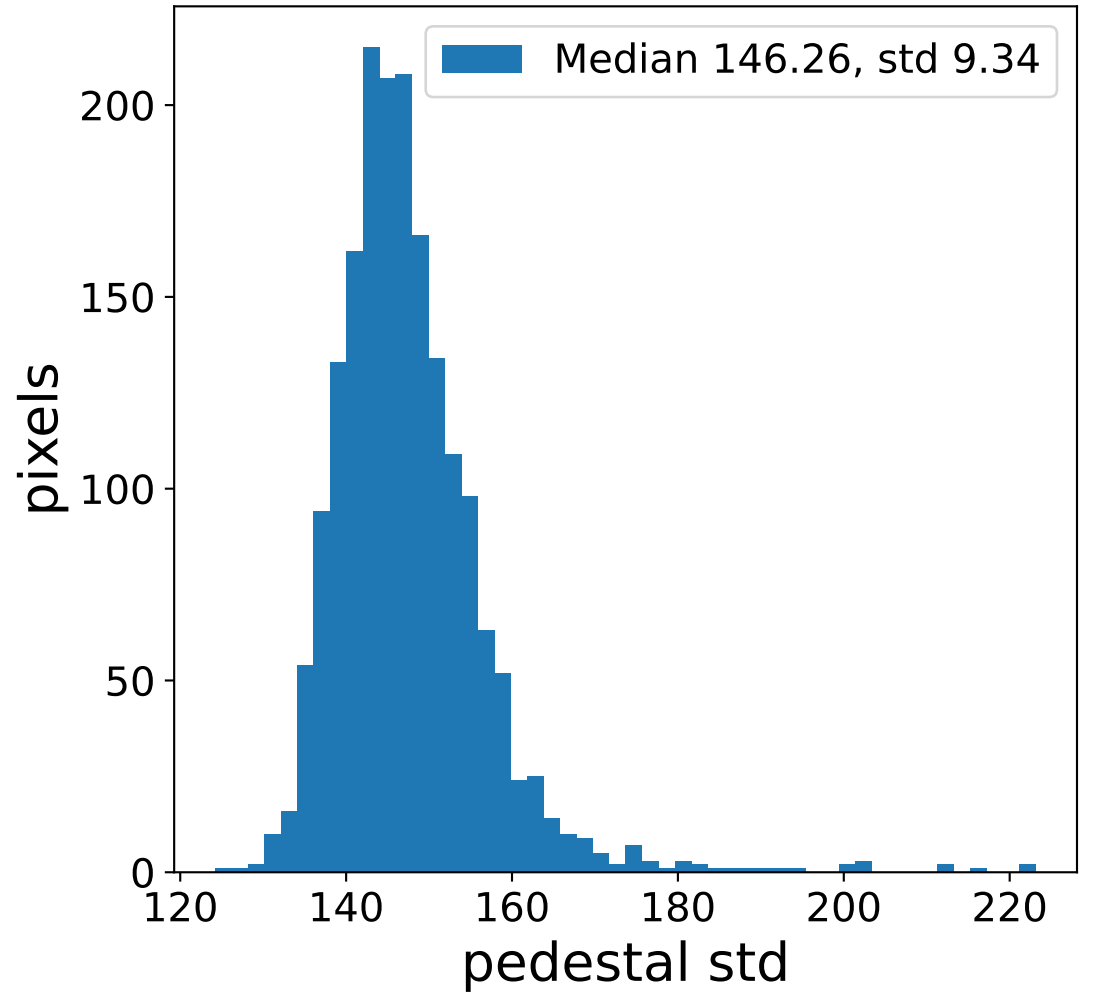

# Run 7547 channel: HG

FF sample of 10000 events

pedestal sample of 10000 events

flat-fielded gain [ADC/pe]