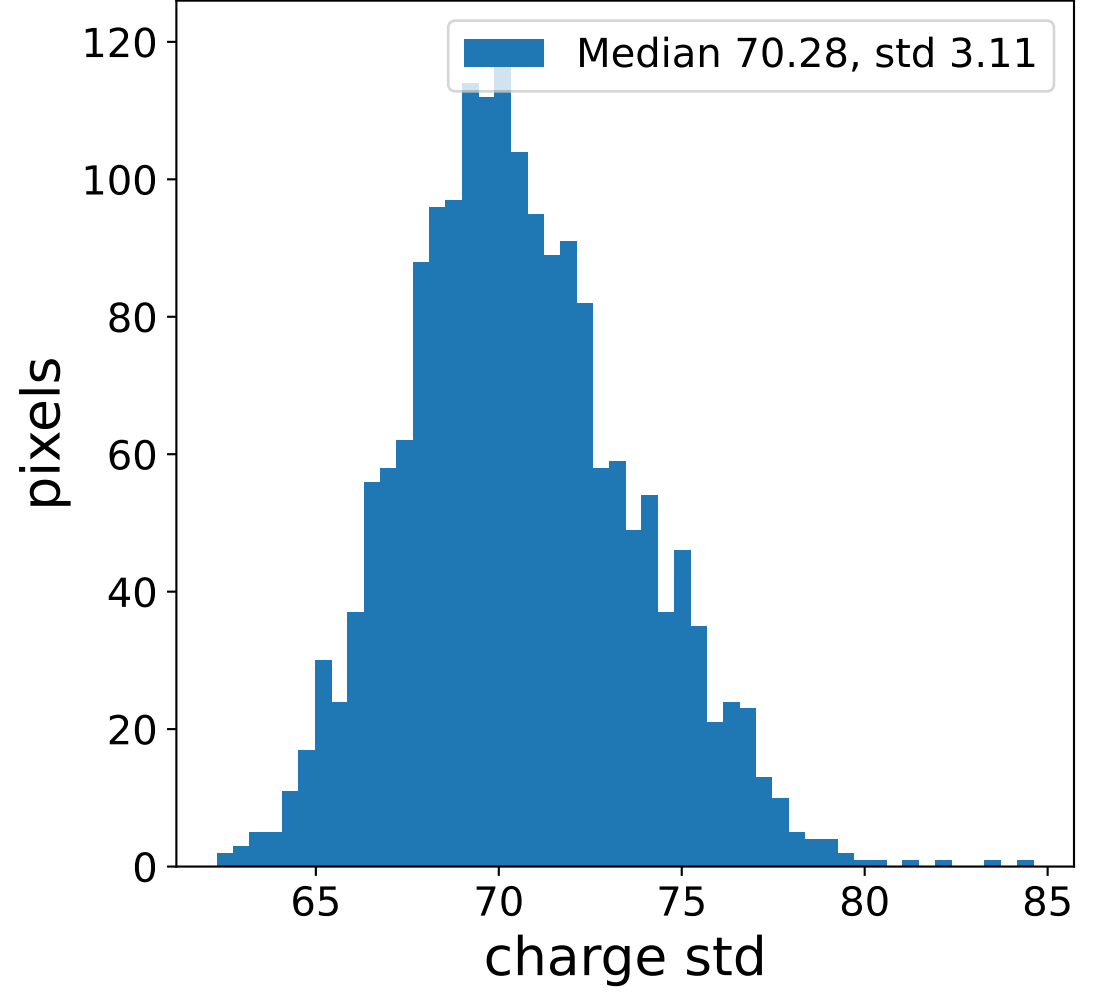

Run 7547 channel: LG

FF sample of 10000 events