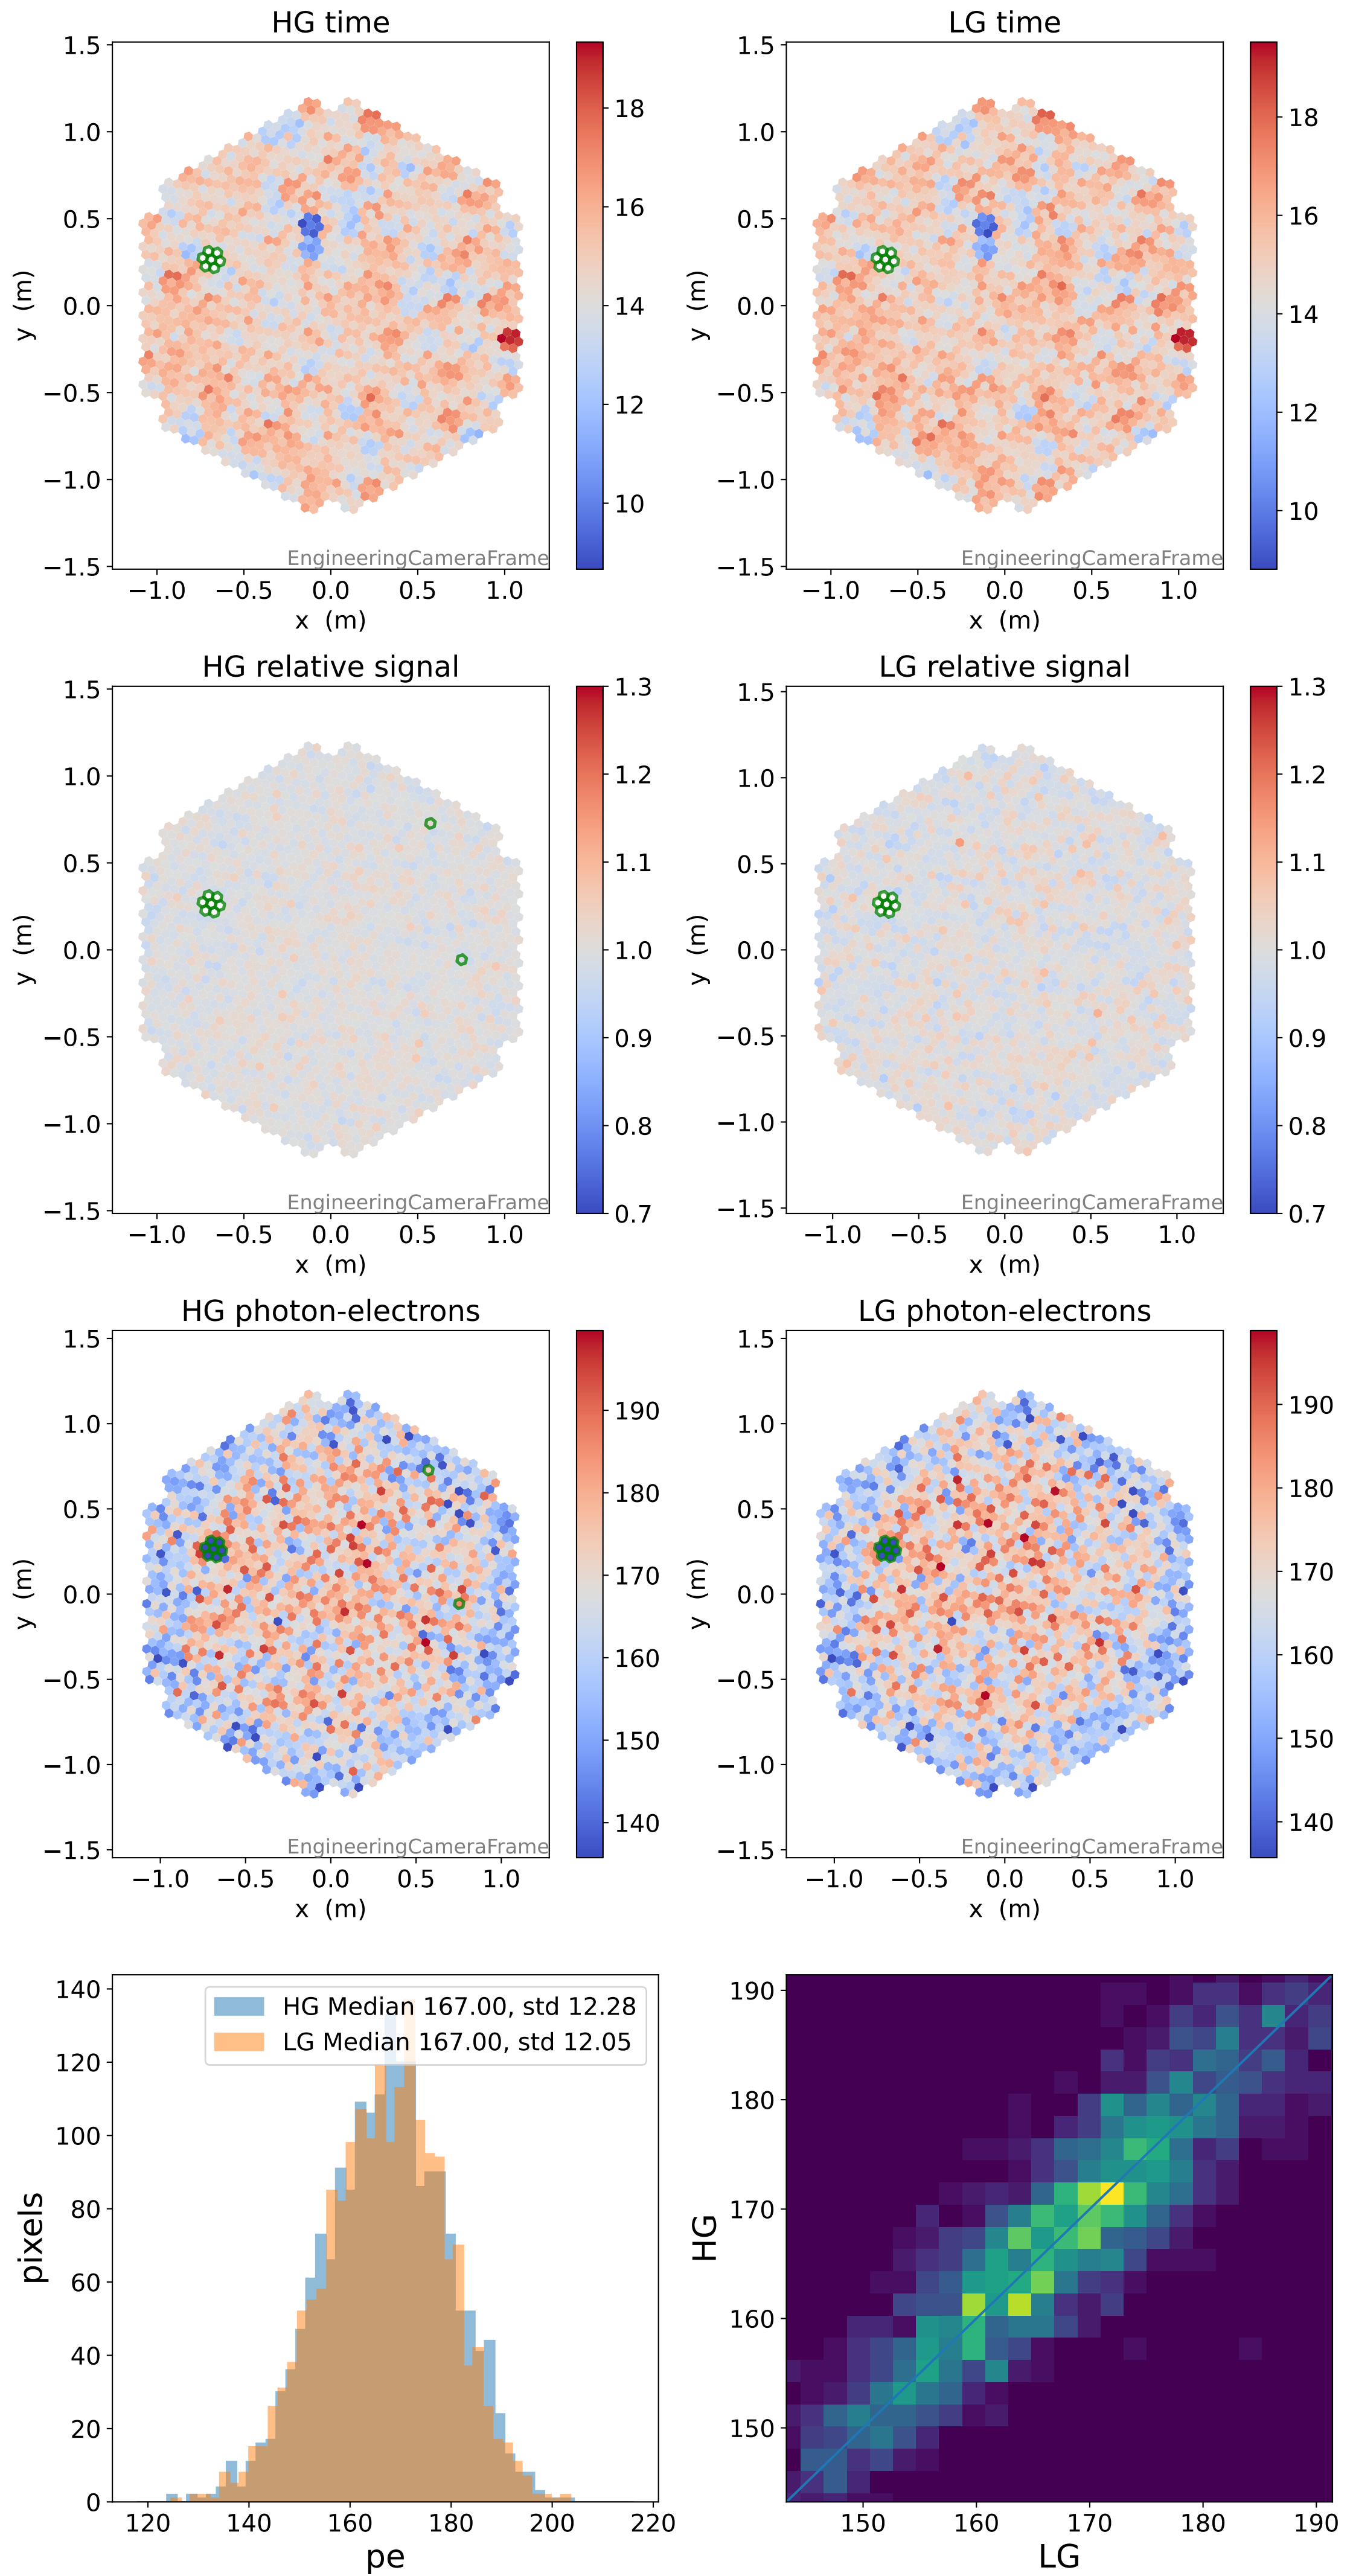

# Run 7547 channel: HG

FF sample of 10000 events

pedestal sample of 10000 events

flat-fielded gain [ADC/pe]

### pedestal sample of 10000 events