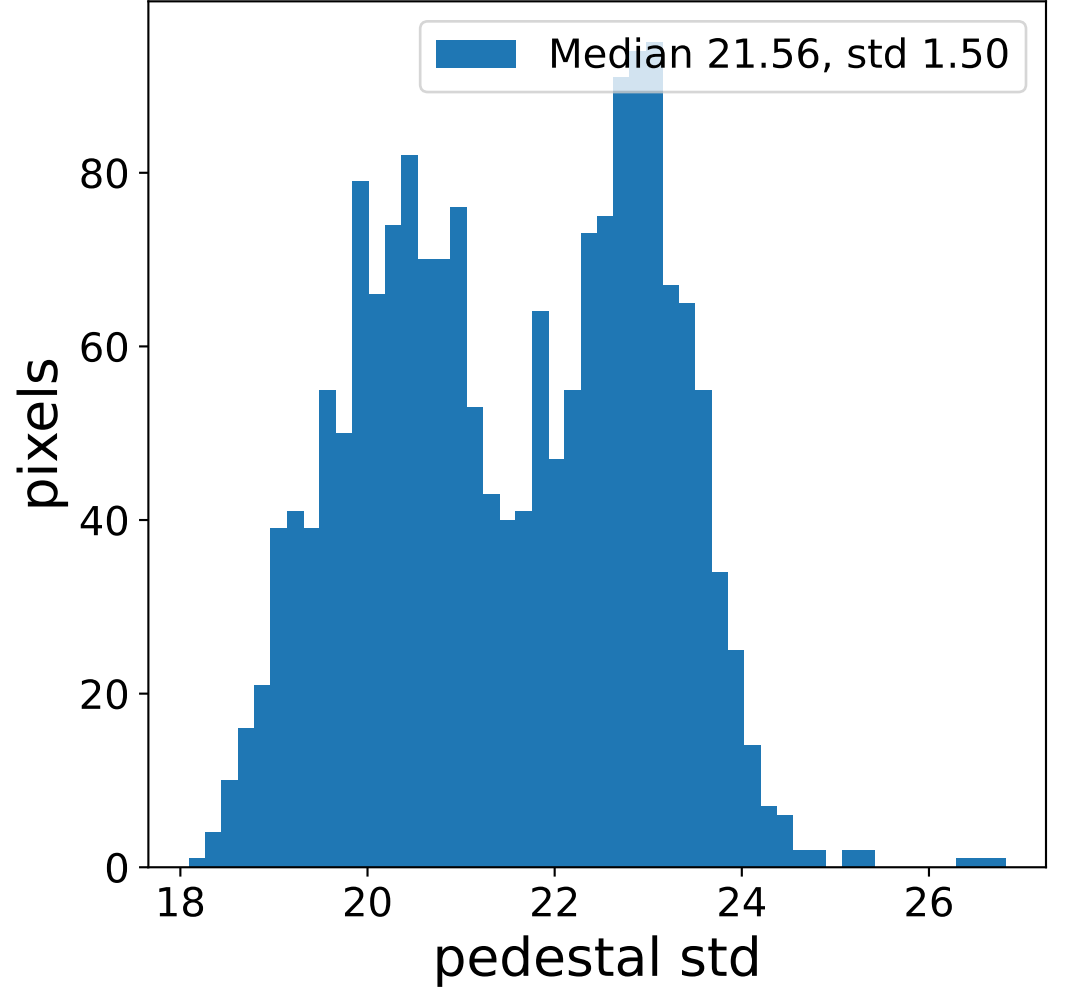

pedestal sample of 10000 events