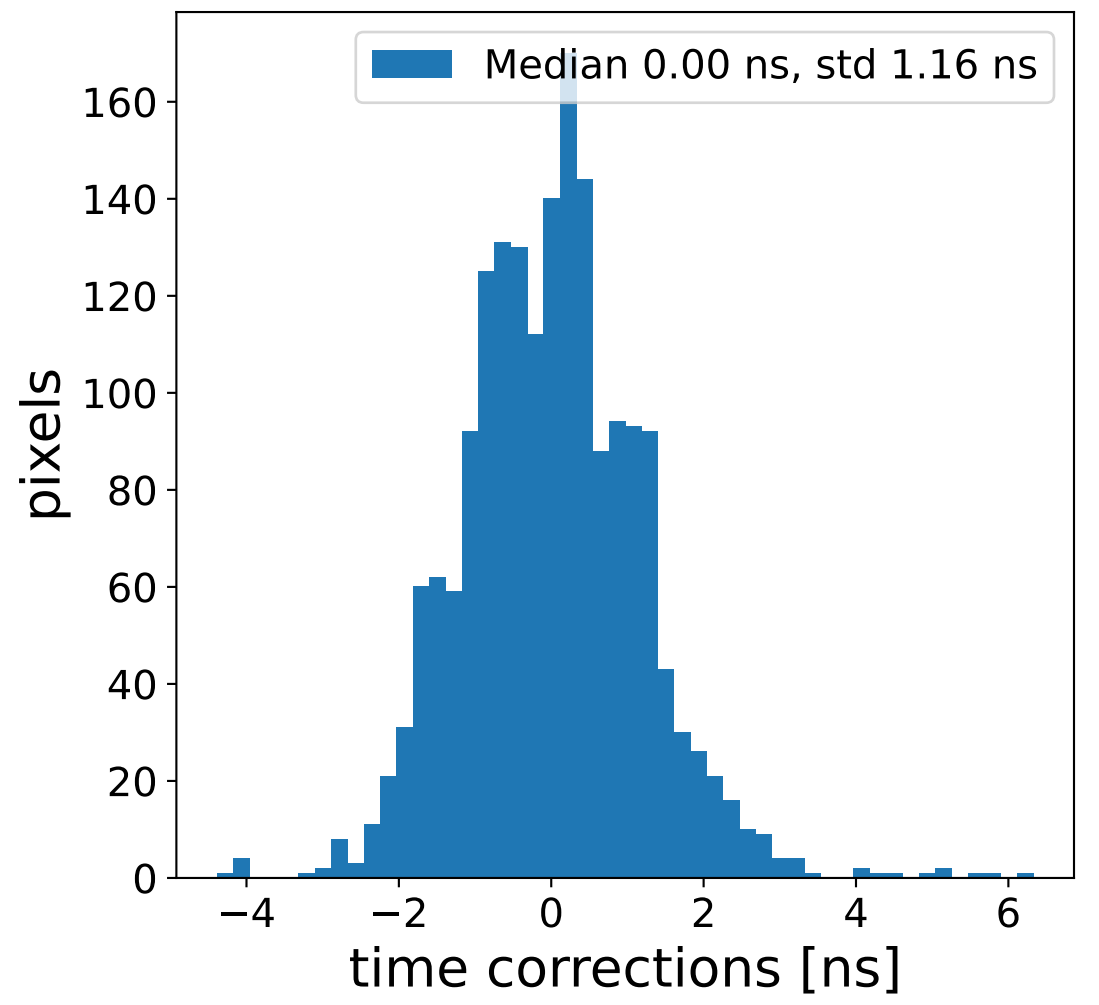

pedestal sample of 10000 events