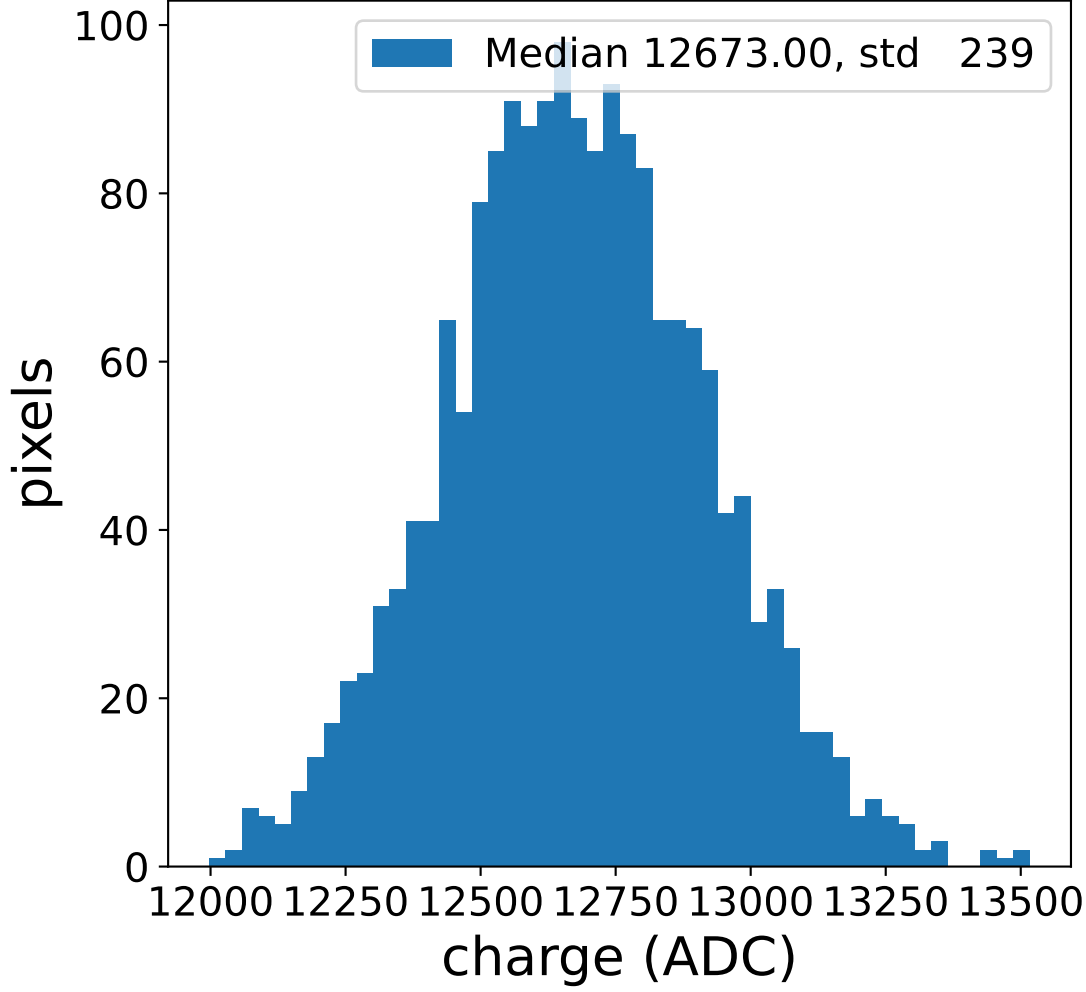

# Run 7547 channel: HG

FF sample of 10000 events

pedestal sample of 10000 events

flat-fielded gain [ADC/pe]