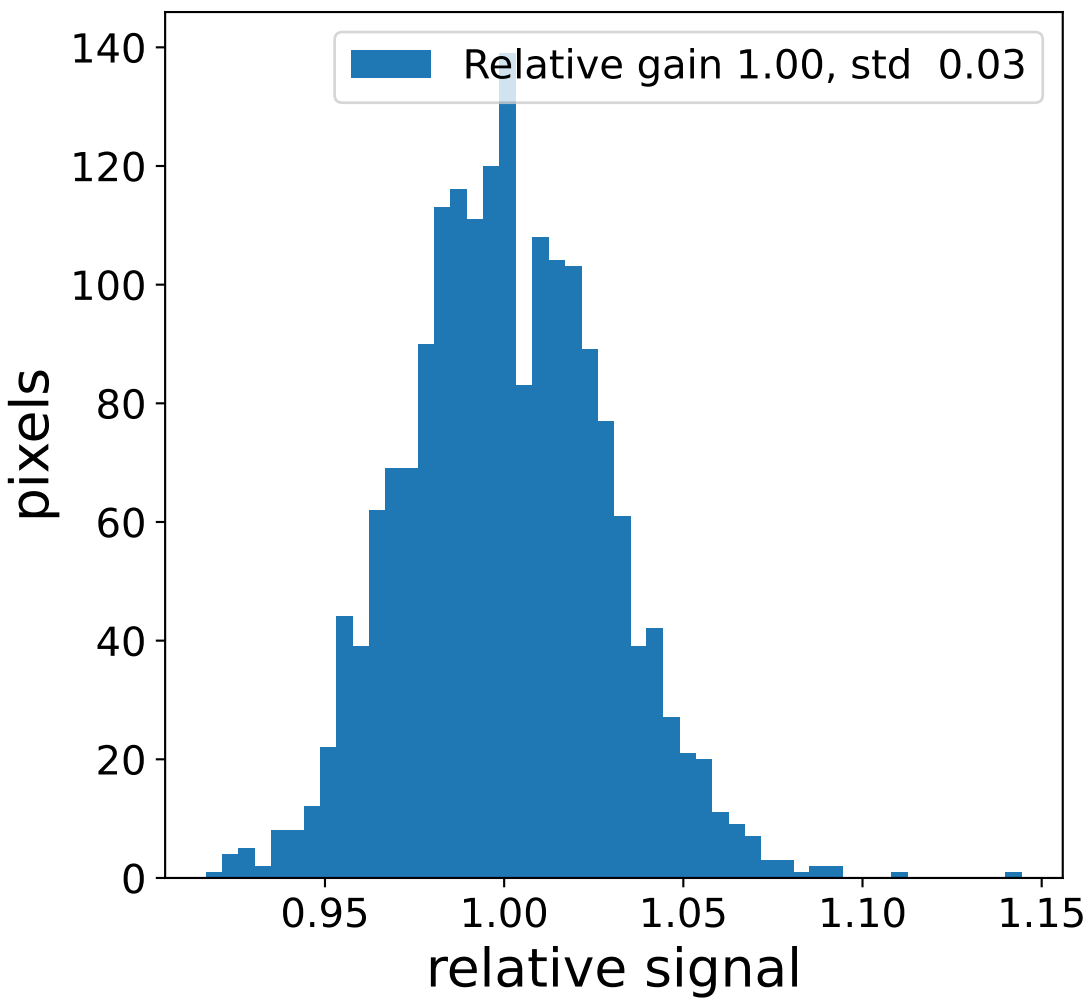

pedestal sample of 10000 events