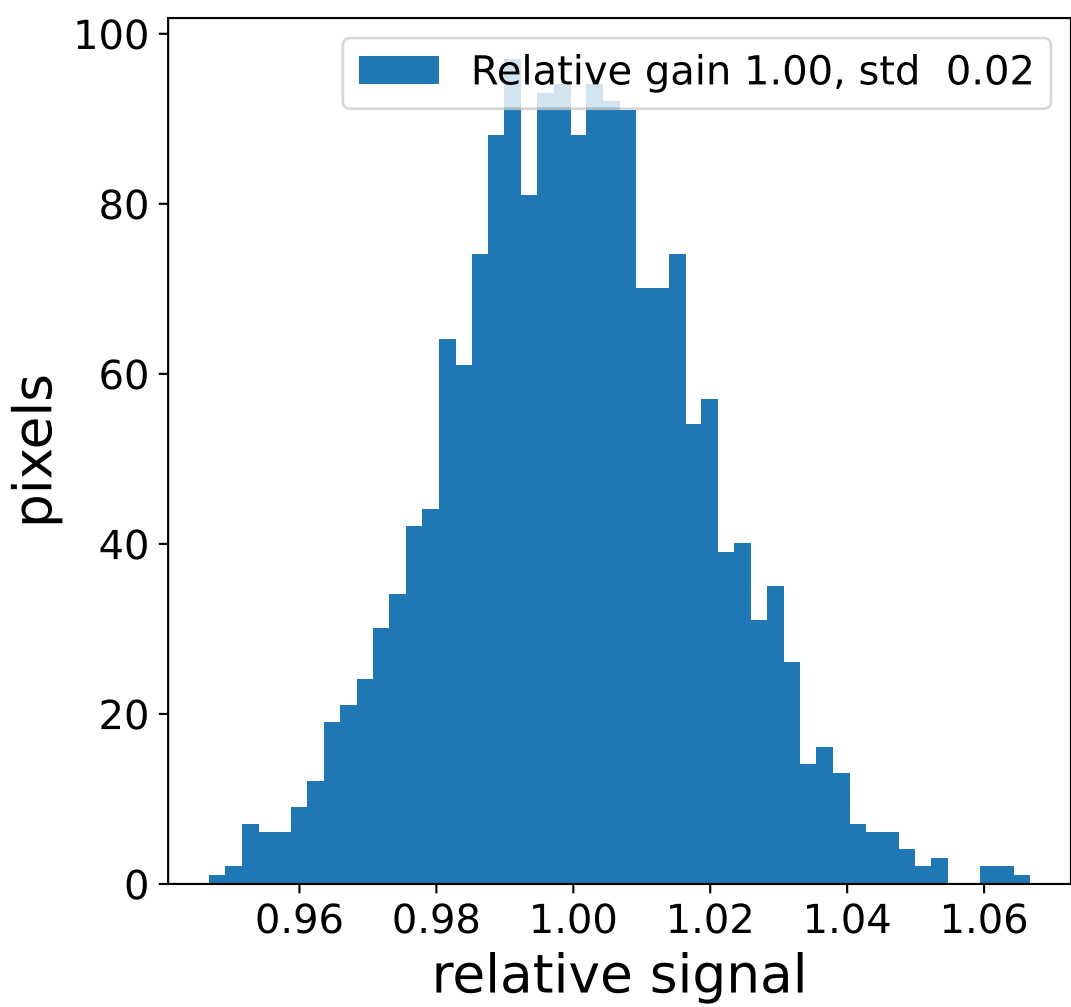

# Run 7547 channel: HG

FF sample of 10000 events

pedestal sample of 10000 events

flat-fielded gain [ADC/pe]