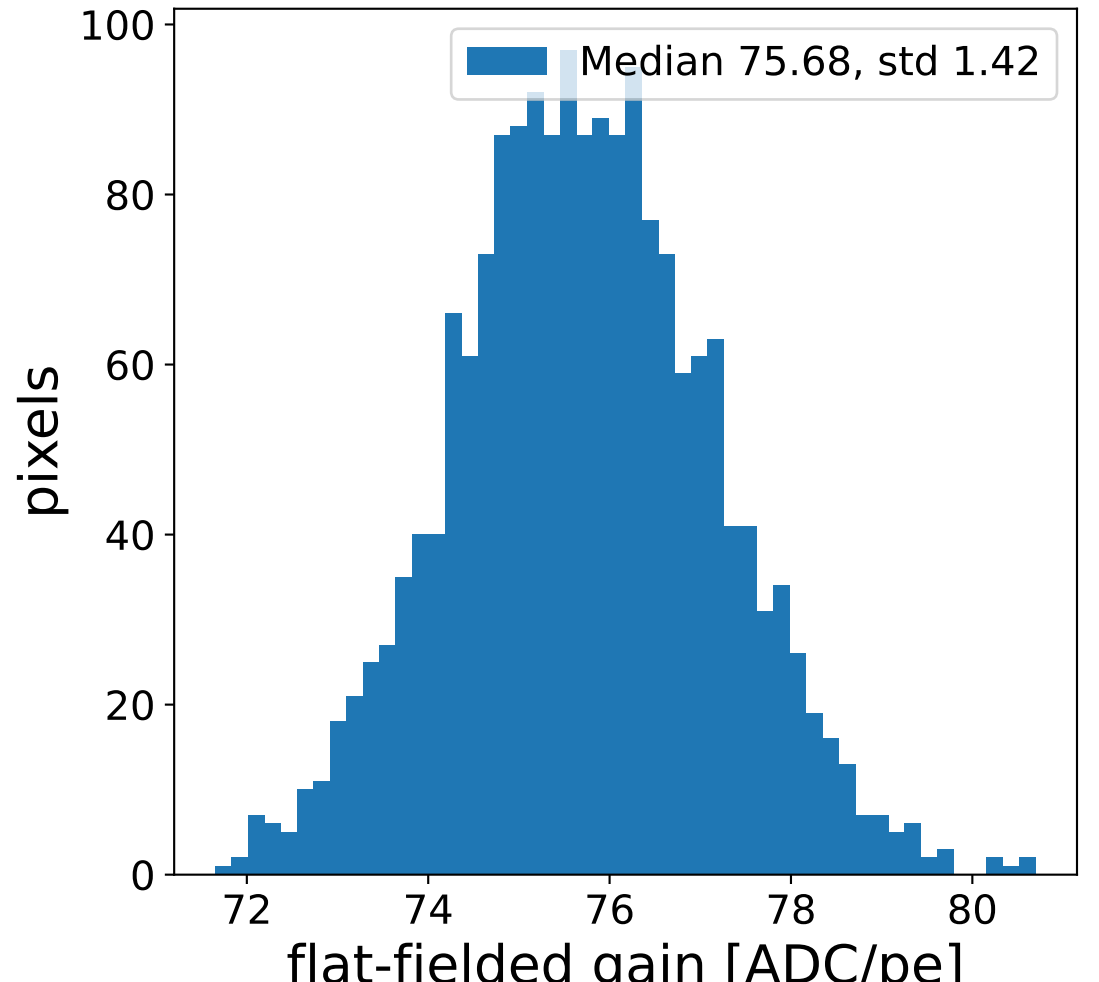

# Run 7547 channel: HG

FF sample of 10000 events

pedestal sample of 10000 events

flat-fielded gain [ADC/pe]