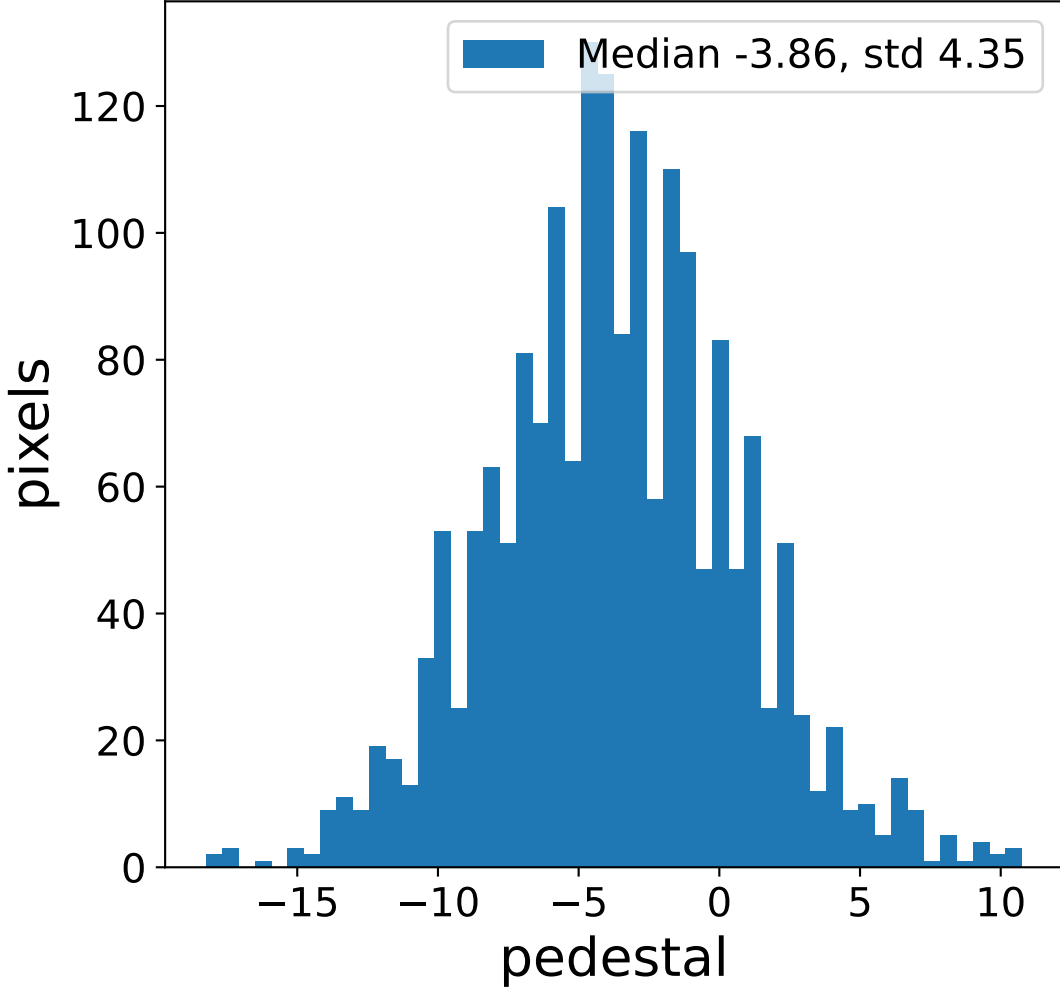

pedestal sample of 10000 events