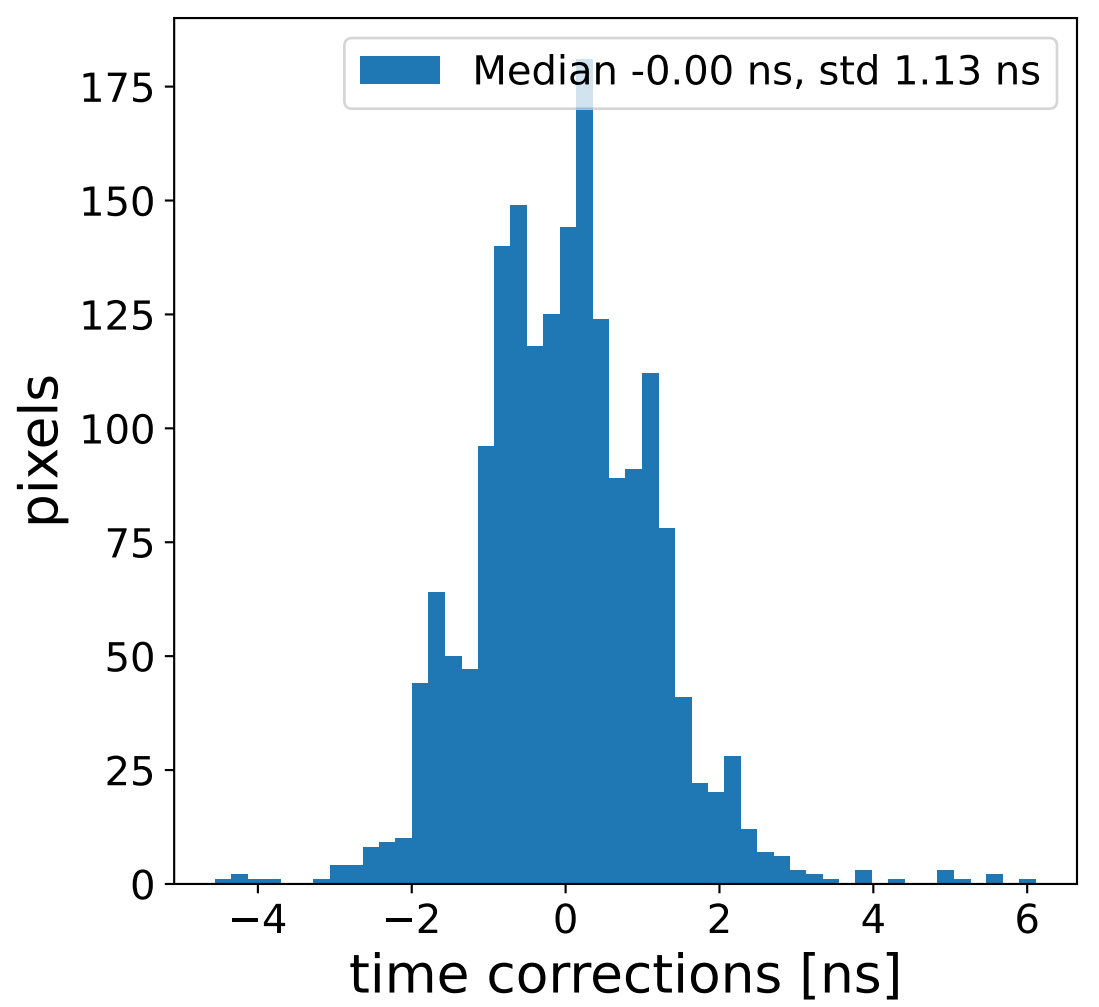

# Run 7547 channel: HG

FF sample of 10000 events

pedestal sample of 10000 events

flat-fielded gain [ADC/pe]