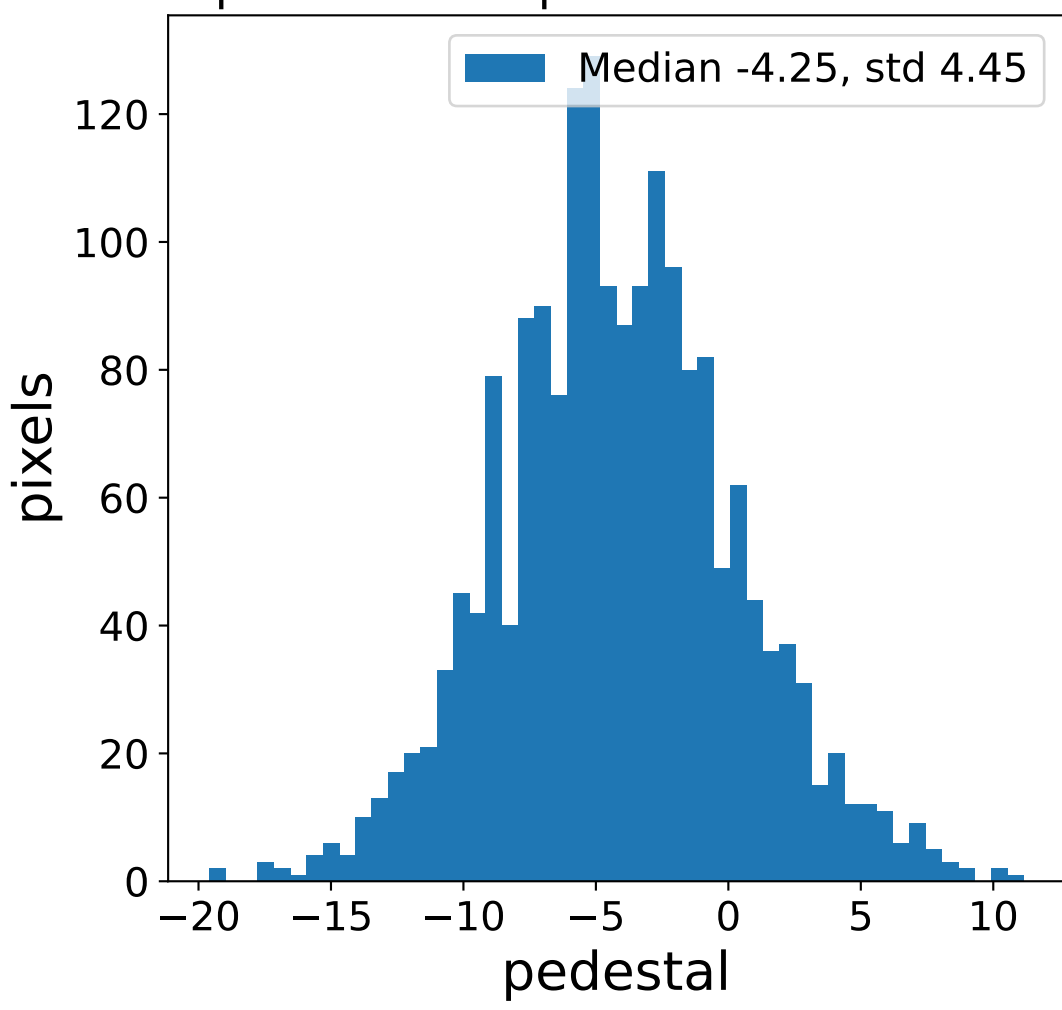

pedestal sample of 10000 events