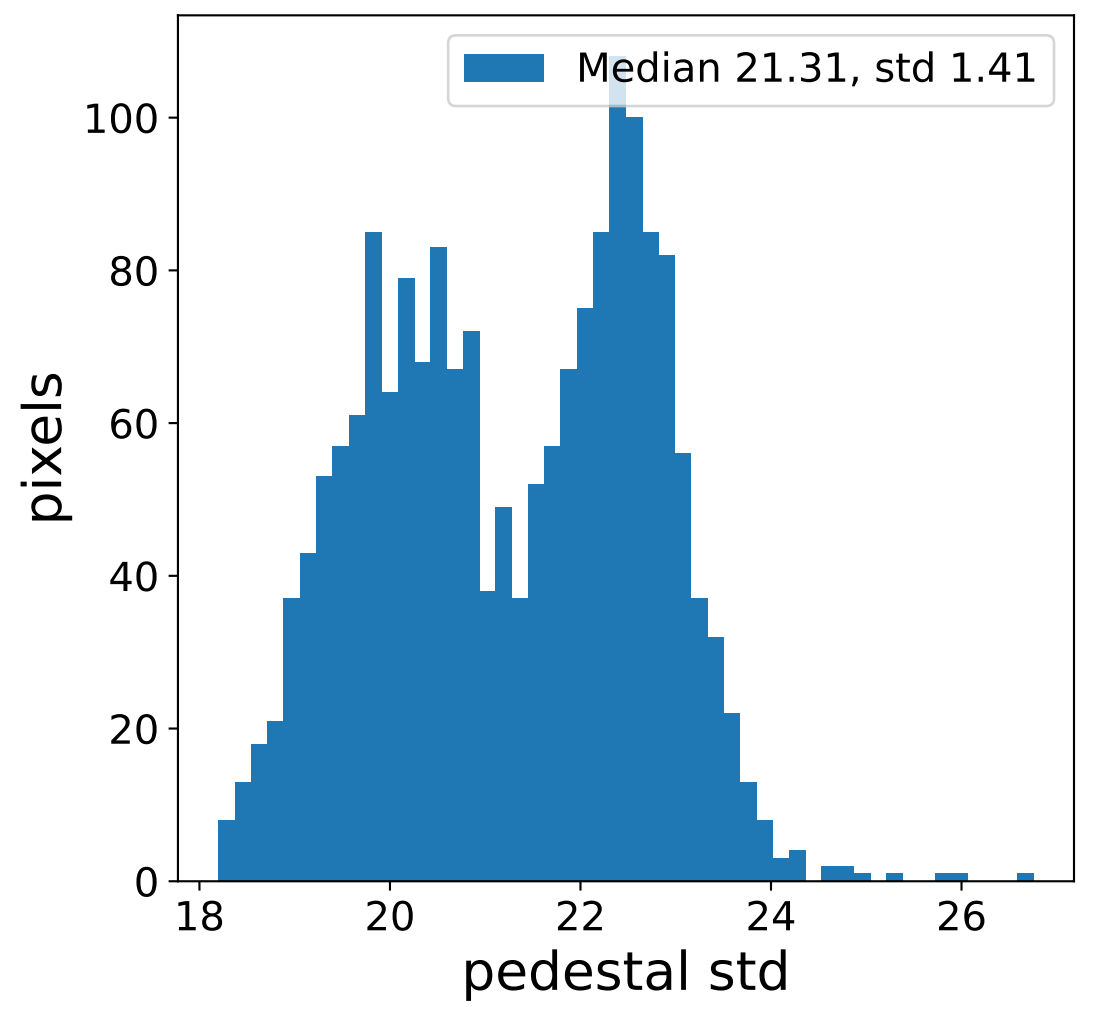

pedestal sample of 10000 events