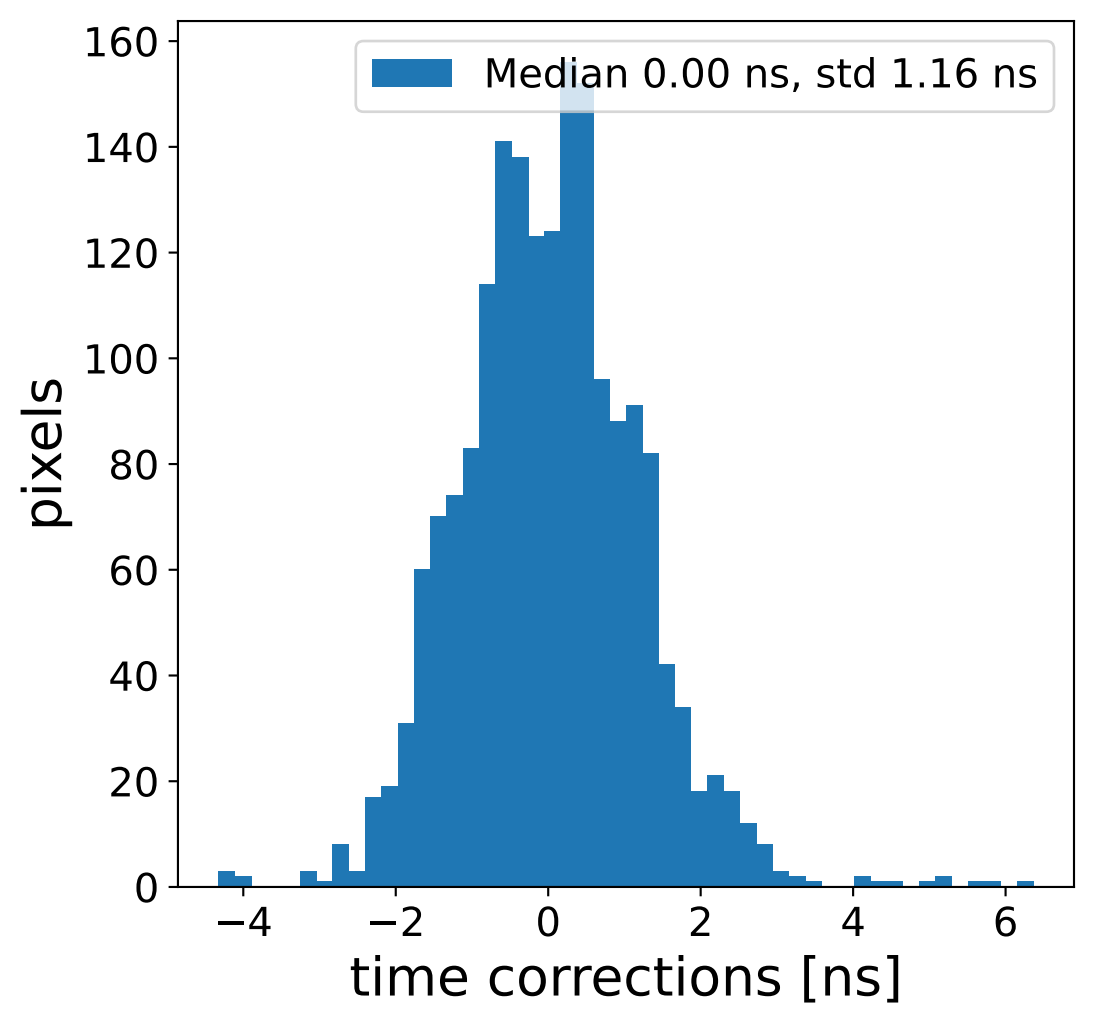

pedestal sample of 10000 events