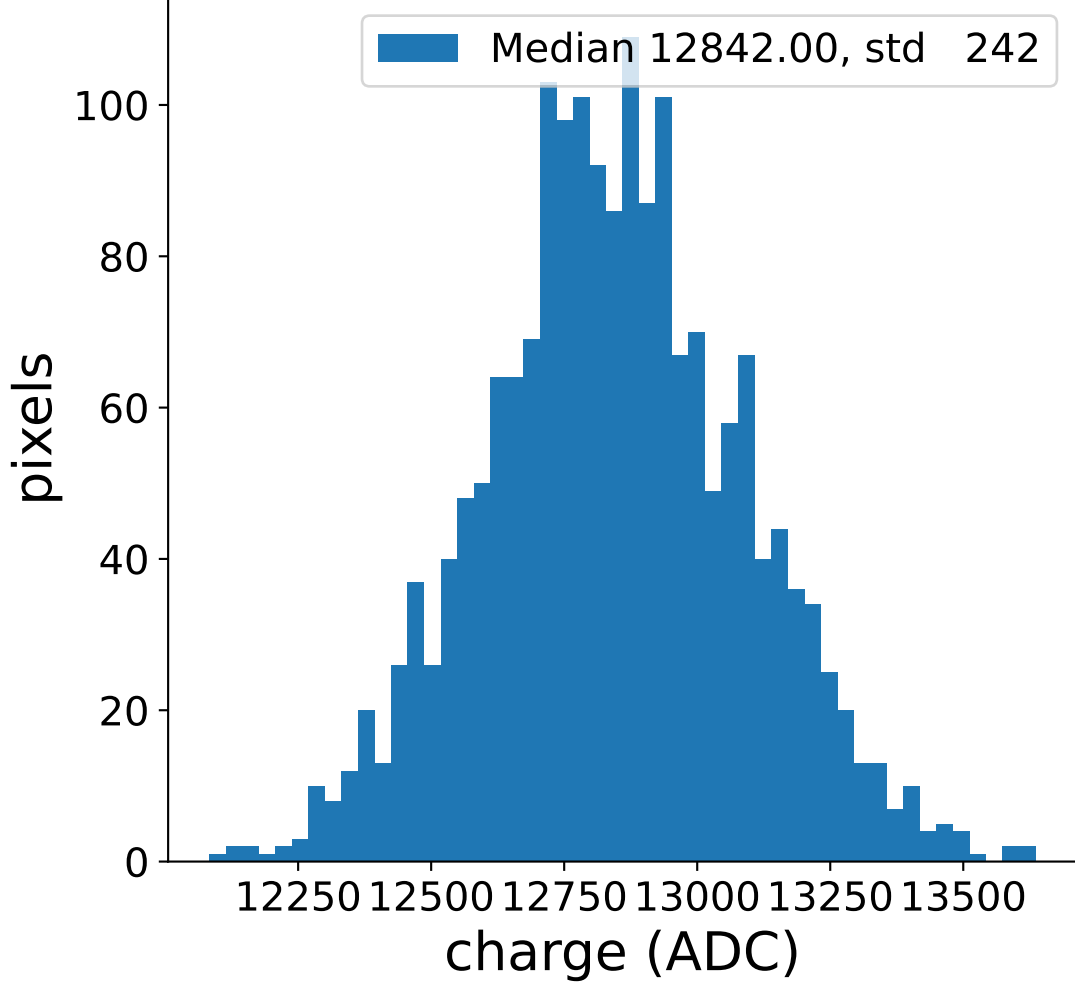

### pedestal sample of 10000 events