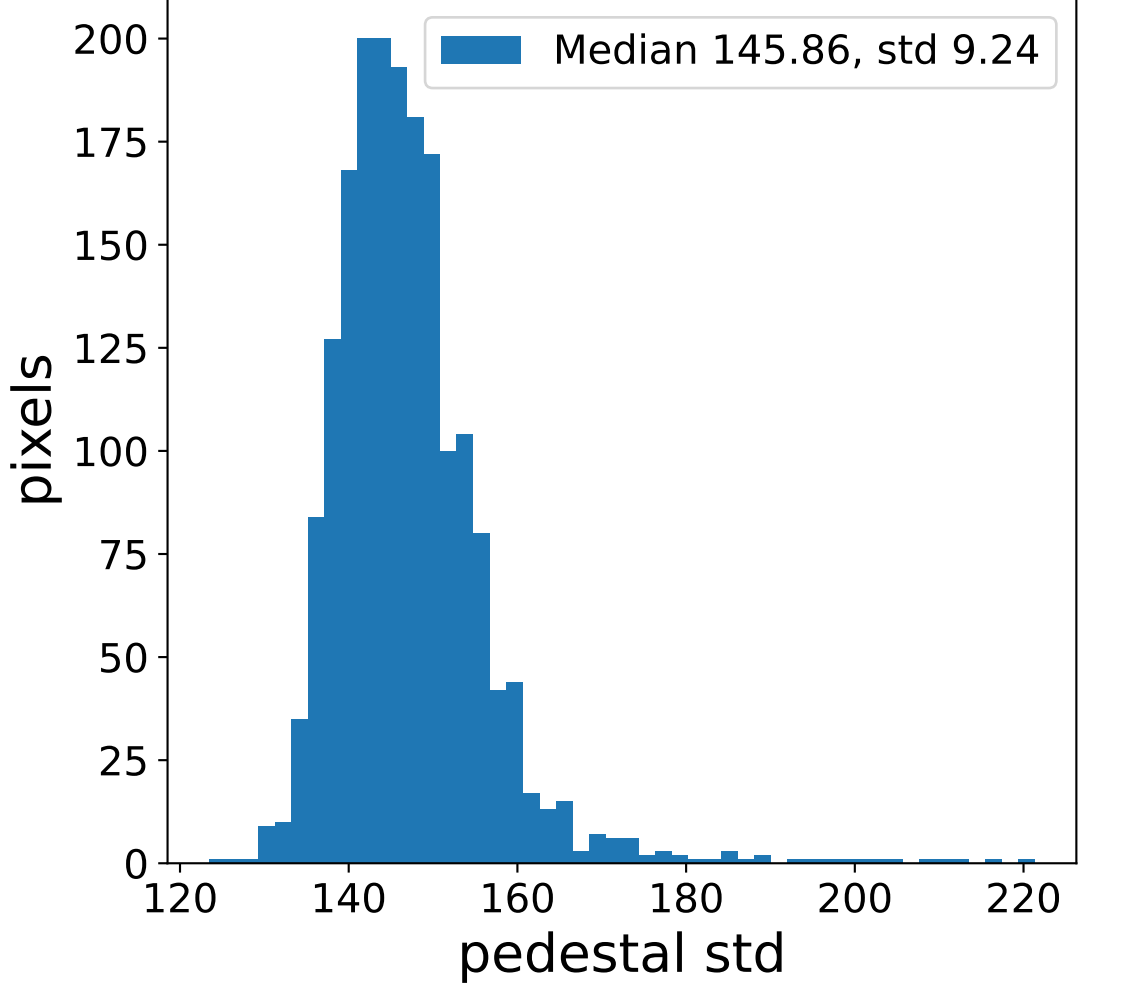

### pedestal sample of 10000 events