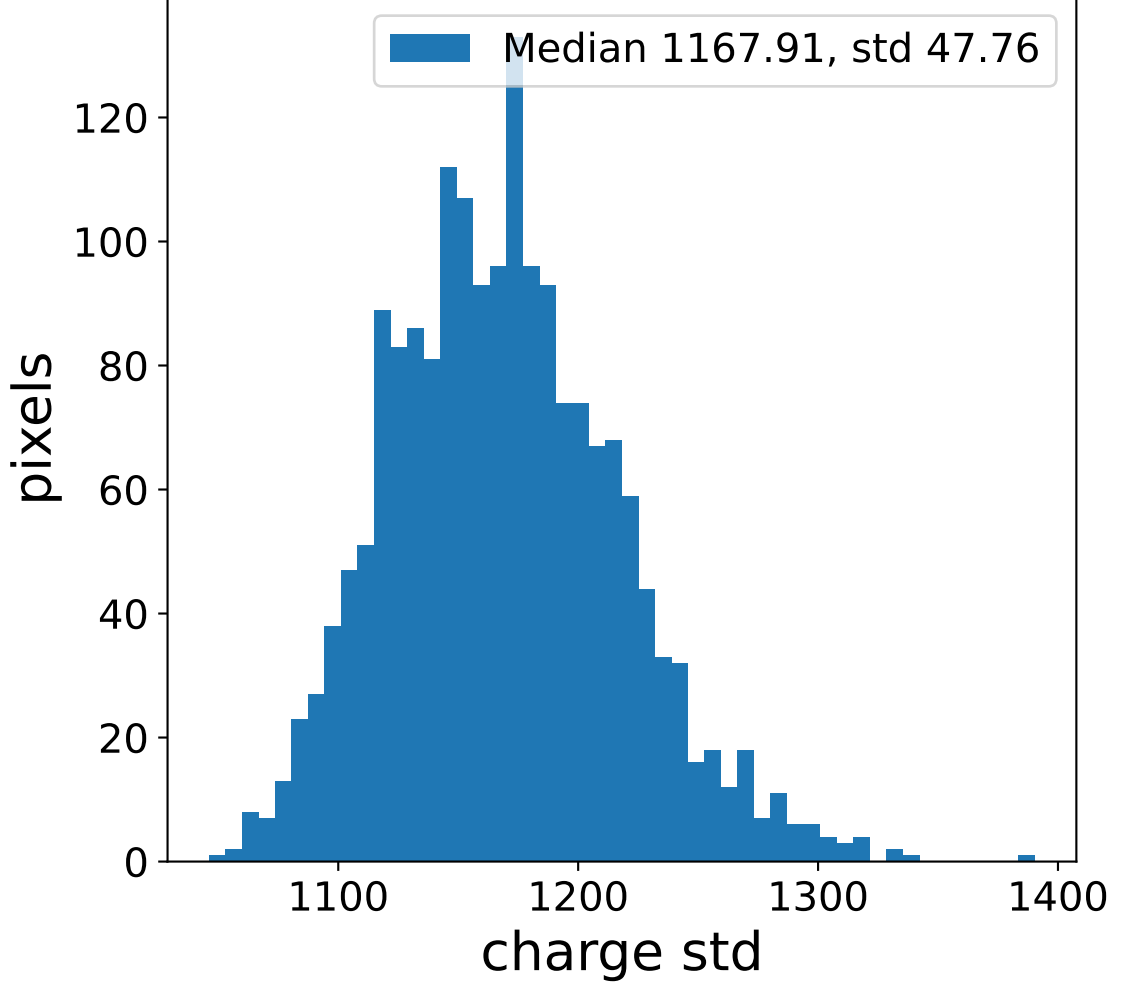

### pedestal sample of 10000 events