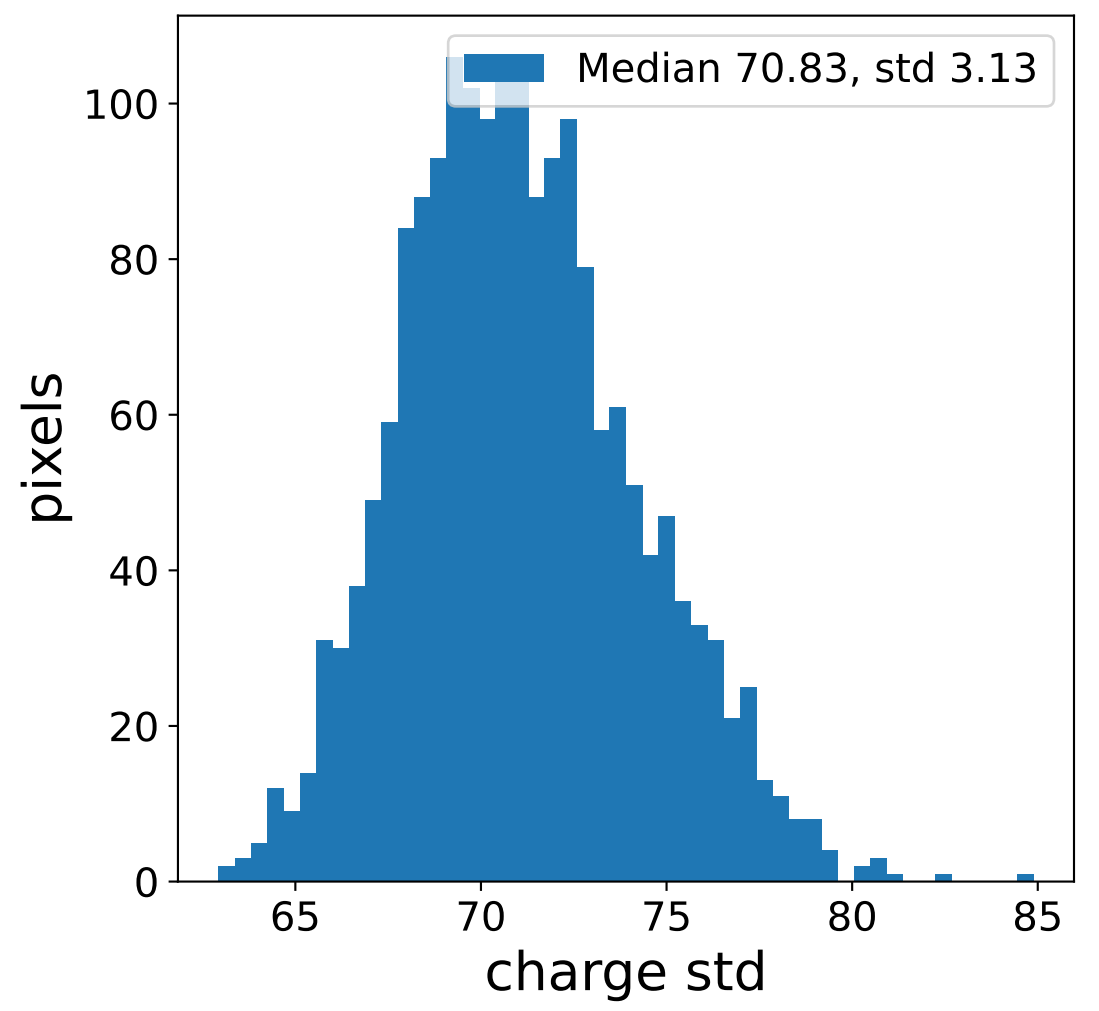

Run 7547 channel: LG

FF sample of 10000 events