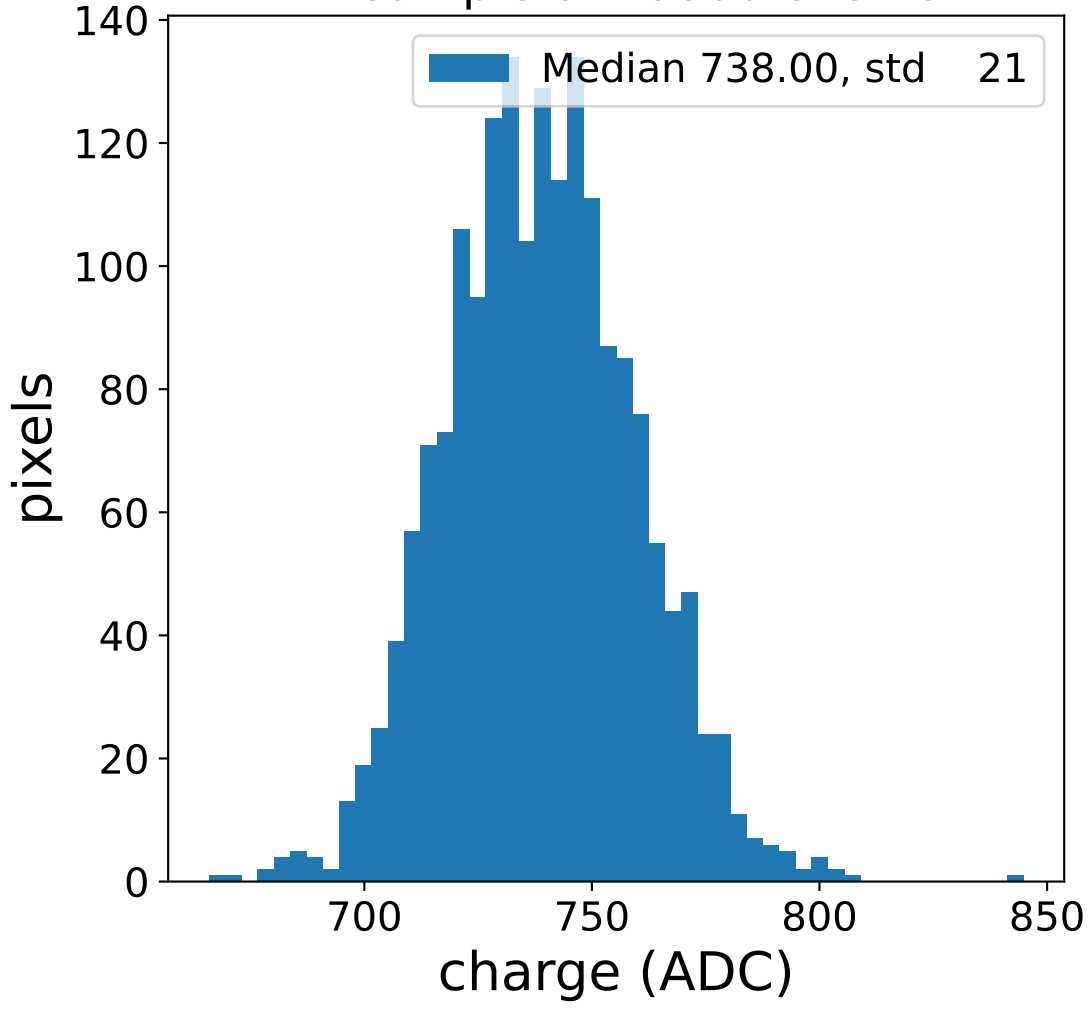

Run 7547 channel: LG

FF sample of 10000 events