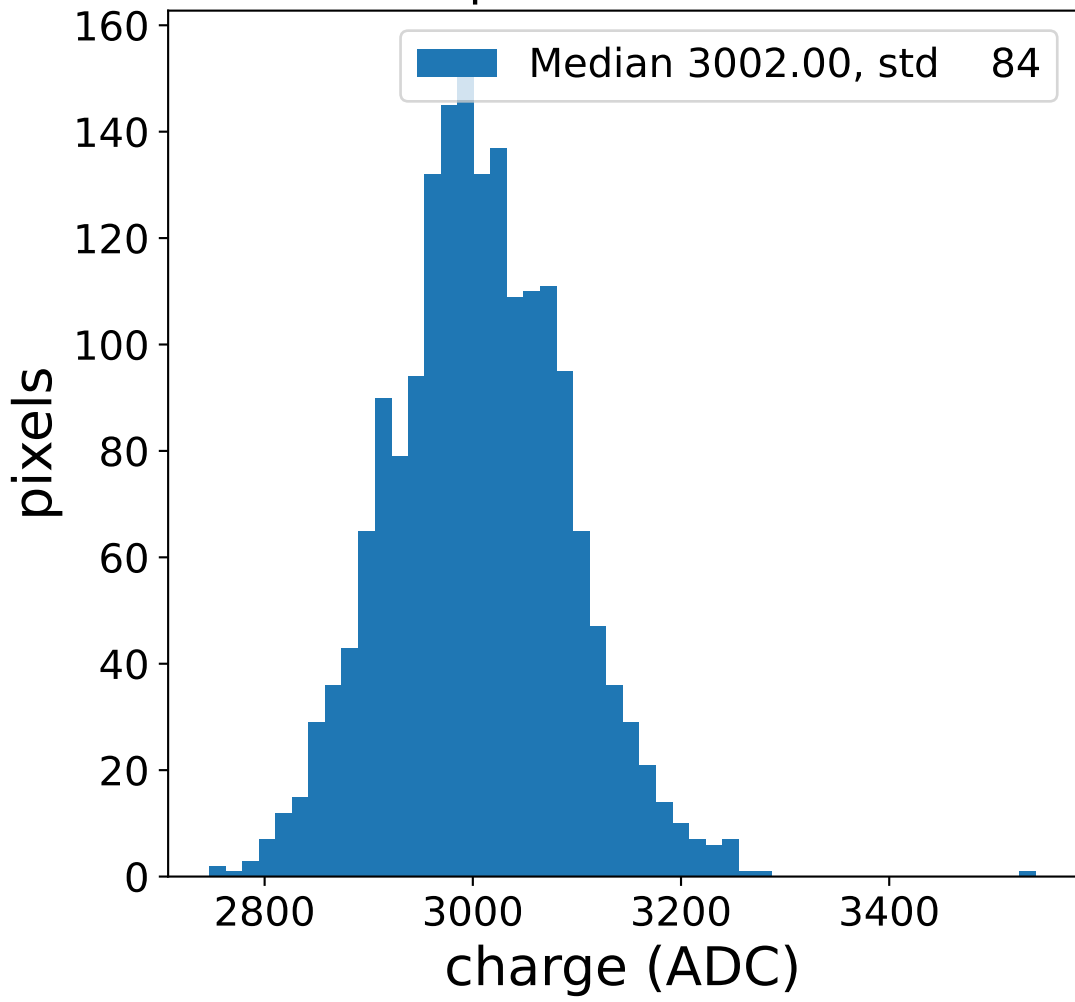

Run 7546

Run 7546

Run 7546 channel: HG

FF sample of 10000 events

pedestal sample of 10000 events

flat-fielded gain [ADC/pe]

Run 7546 channel: LG

FF sample of 10000 events

pedestal sample of 10000 events

flat-fielded gain [ADC/pe]