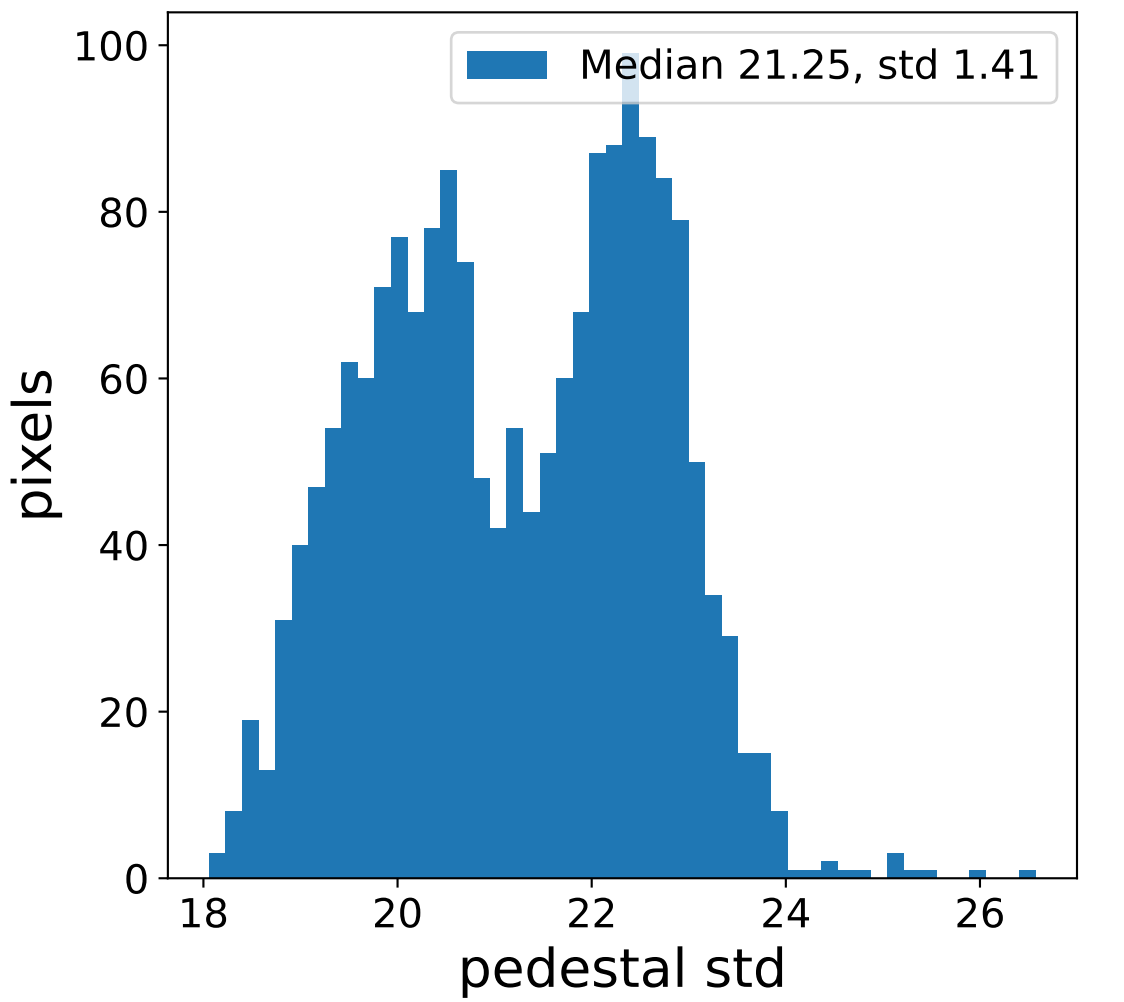

Run 7546

Run 7546

Run 7546 channel: HG

FF sample of 10000 events

pedestal sample of 10000 events

flat-fielded gain [ADC/pe]

Run 7546 channel: LG

FF sample of 10000 events

pedestal sample of 10000 events

flat-fielded gain [ADC/pe]