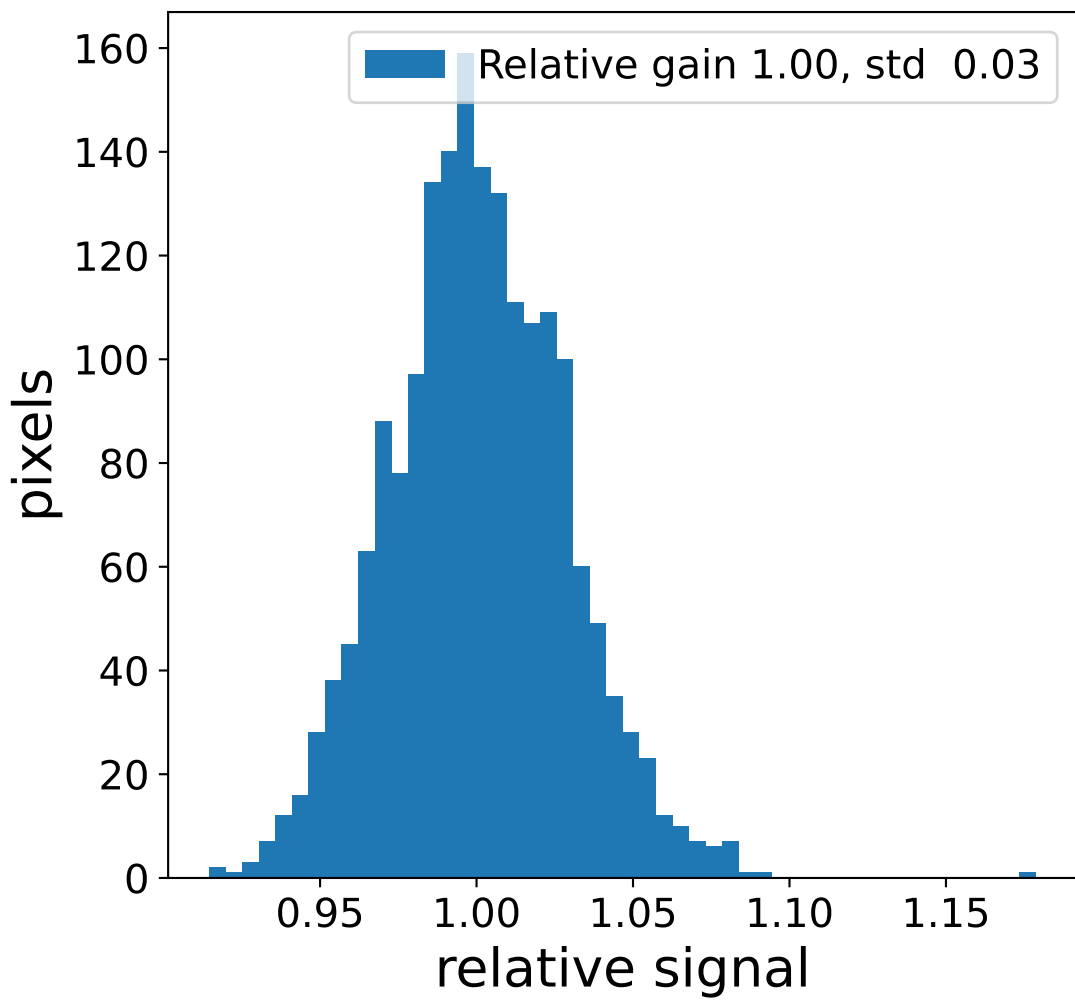

Run 7546

Run 7546

Run 7546 channel: HG

FF sample of 10000 events

pedestal sample of 10000 events

flat-fielded gain [ADC/pe]

Run 7546 channel: LG

FF sample of 10000 events

pedestal sample of 10000 events

flat-fielded gain [ADC/pe]