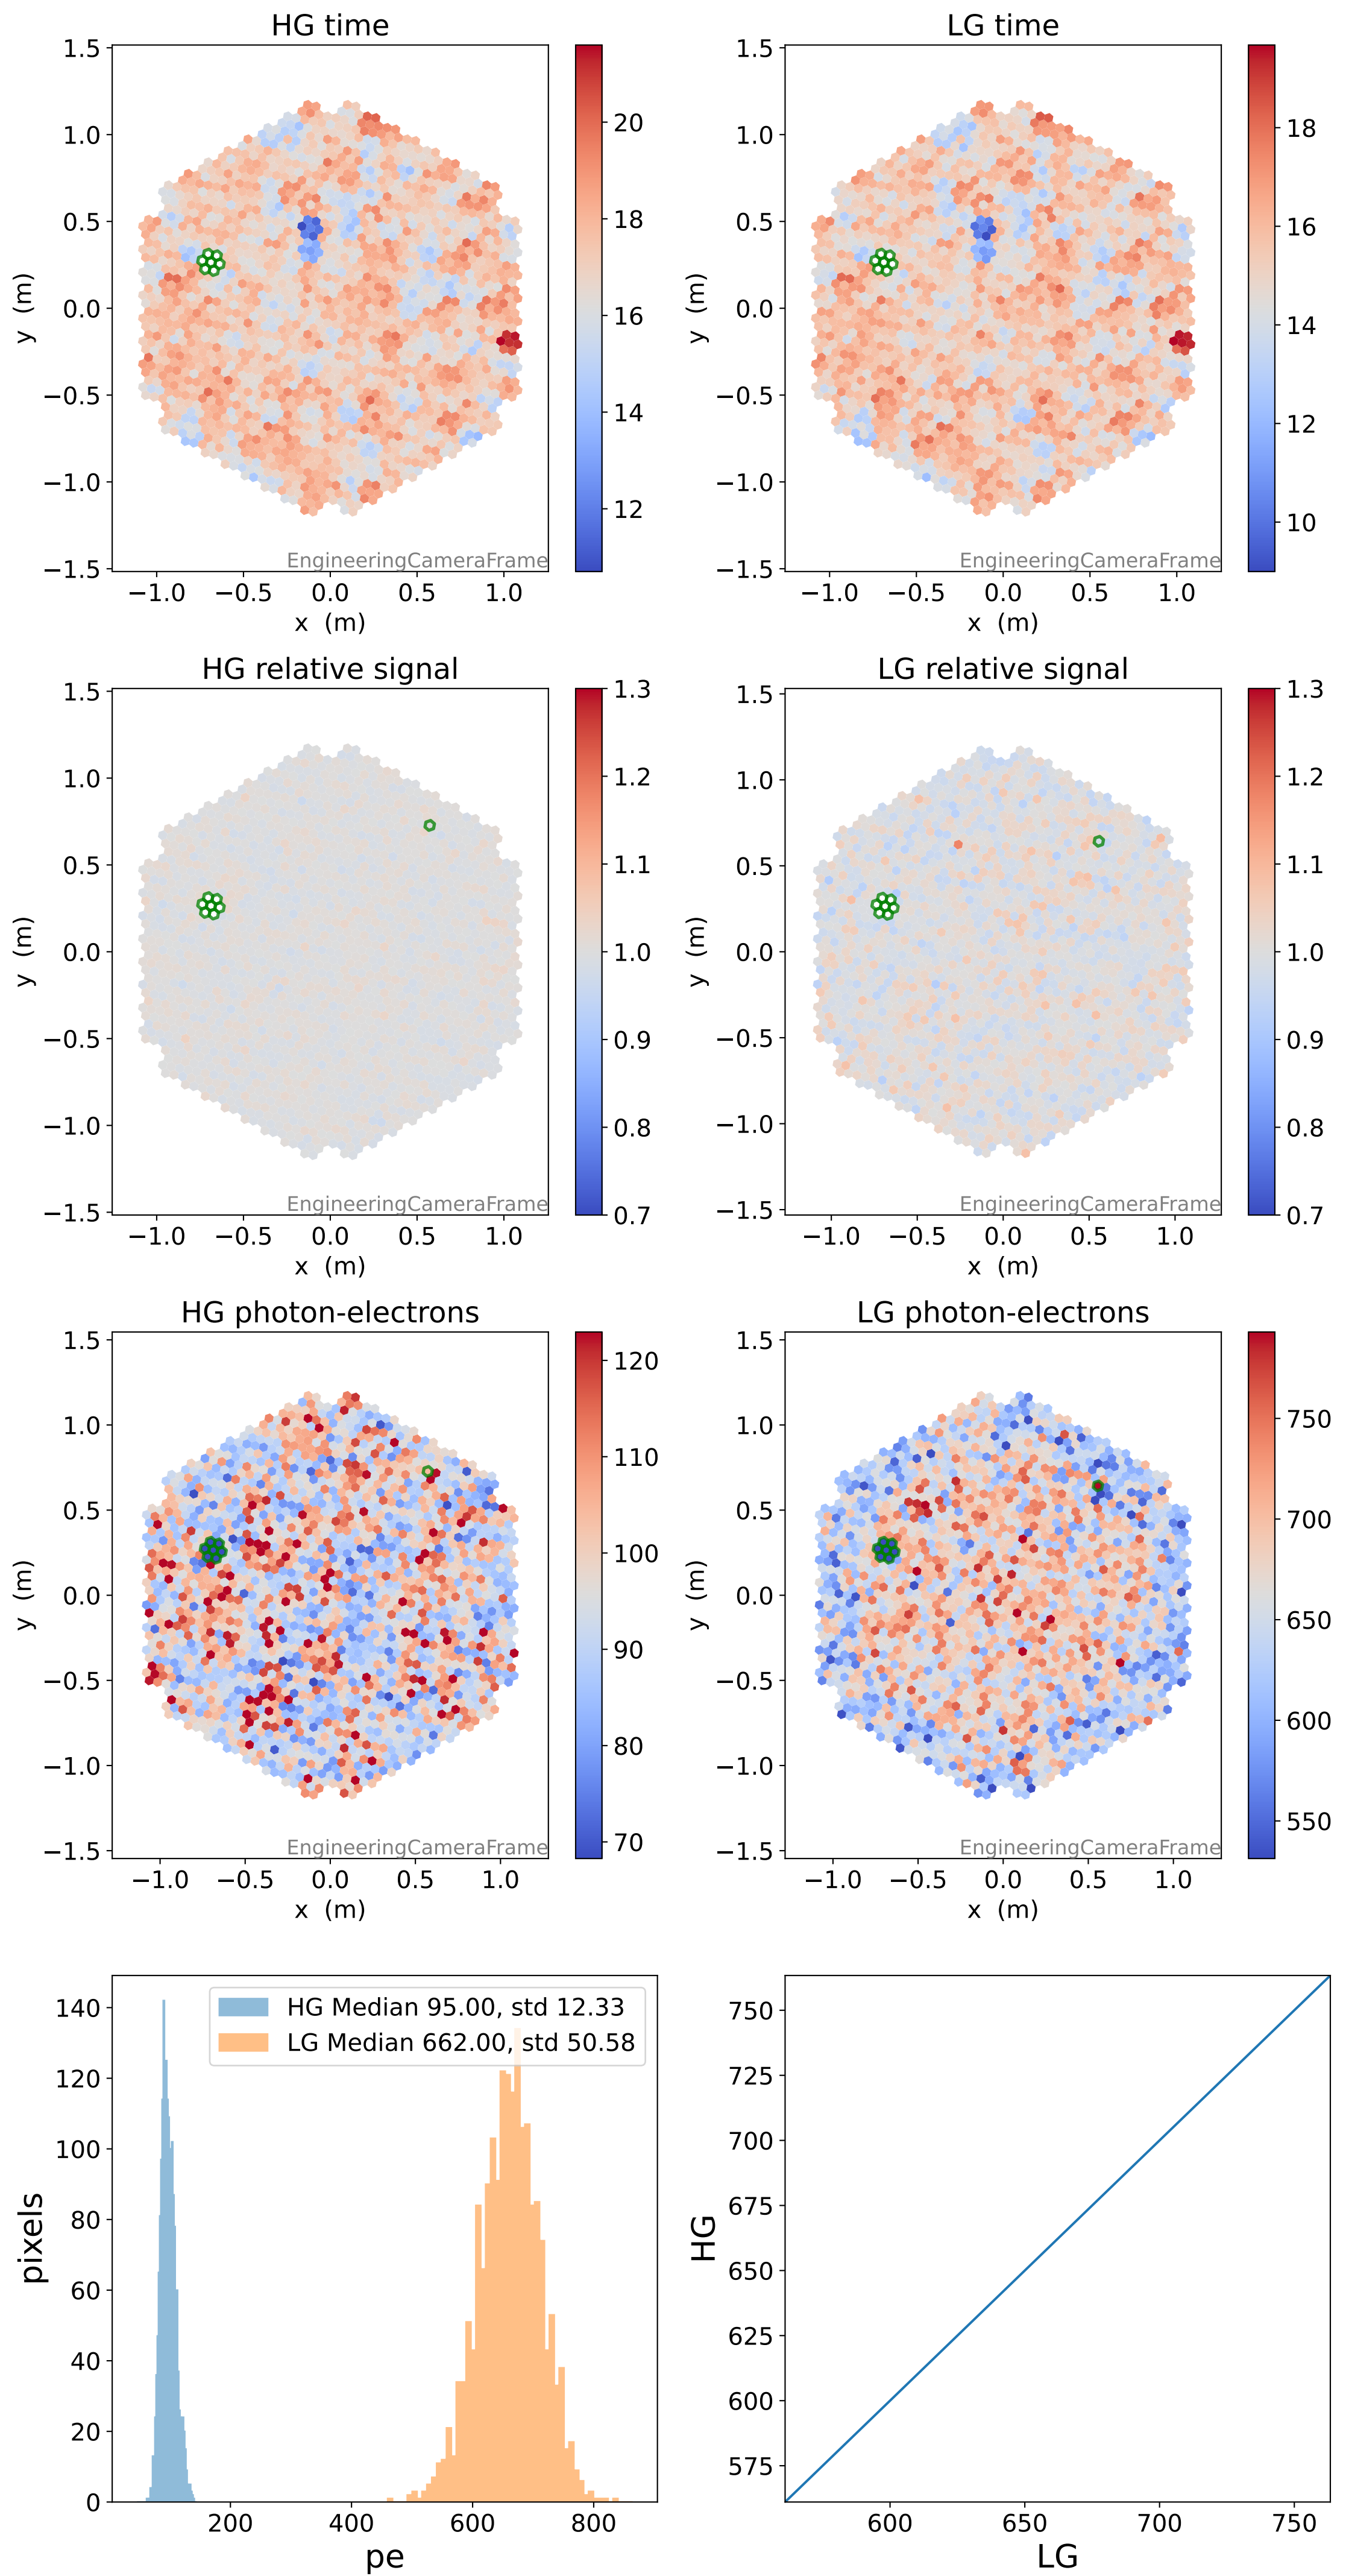

Run 7546

Run 7546

Run 7546 channel: HG

FF sample of 10000 events

pedestal sample of 10000 events

flat-fielded gain [ADC/pe]

Run 7546 channel: LG

FF sample of 10000 events

pedestal sample of 10000 events

flat-fielded gain [ADC/pe]