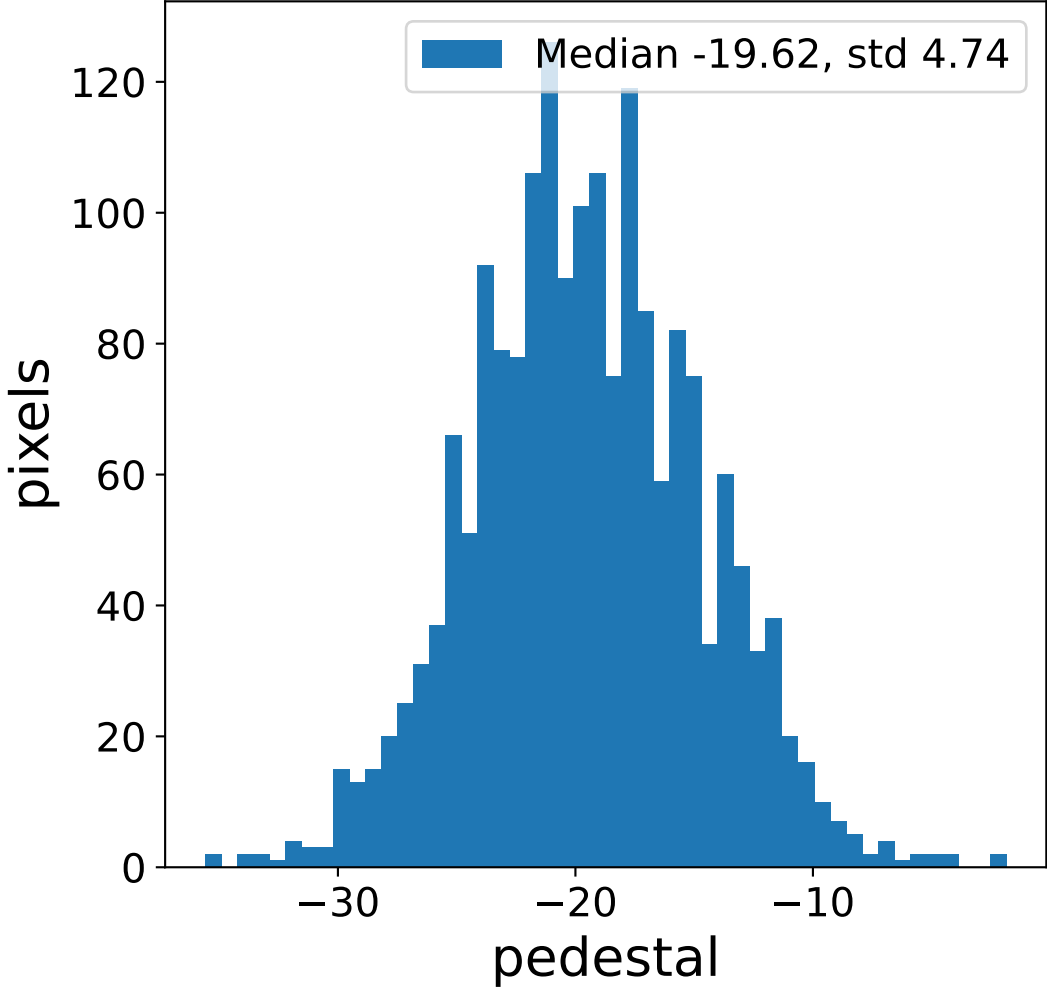

Run 7546

Run 7546

Run 7546 channel: HG

FF sample of 10000 events

pedestal sample of 10000 events

flat-fielded gain [ADC/pe]

Run 7546 channel: LG

FF sample of 10000 events

pedestal sample of 10000 events

flat-fielded gain [ADC/pe]