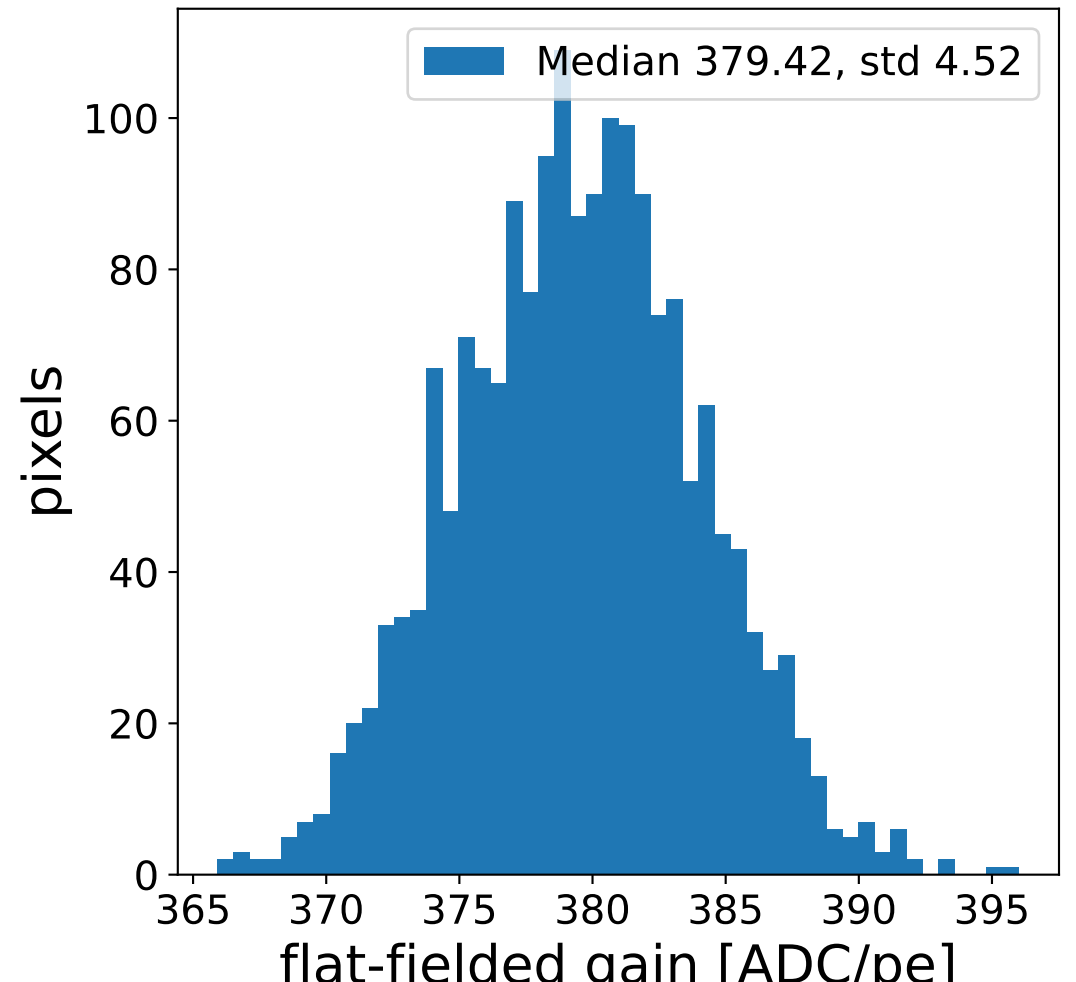

Run 7546

Run 7546

Run 7546 channel: HG

FF sample of 10000 events

pedestal sample of 10000 events

flat-fielded gain [ADC/pe]

Run 7546 channel: LG

FF sample of 10000 events

pedestal sample of 10000 events

flat-fielded gain [ADC/pe]