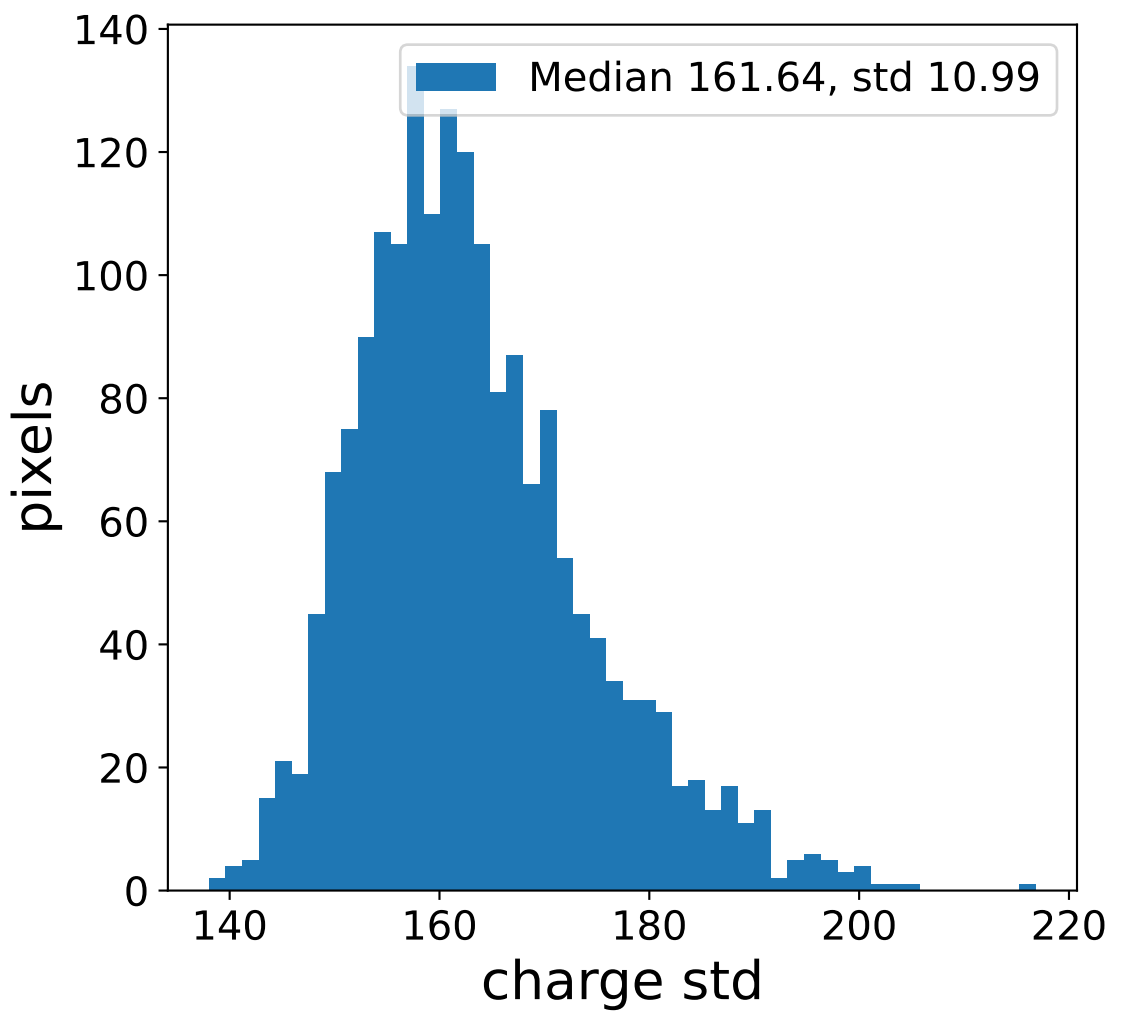

Run 7546

Run 7546

Run 7546 channel: HG

FF sample of 10000 events

pedestal sample of 10000 events

flat-fielded gain [ADC/pe]

Run 7546 channel: LG

FF sample of 10000 events

pedestal sample of 10000 events

flat-fielded gain [ADC/pe]