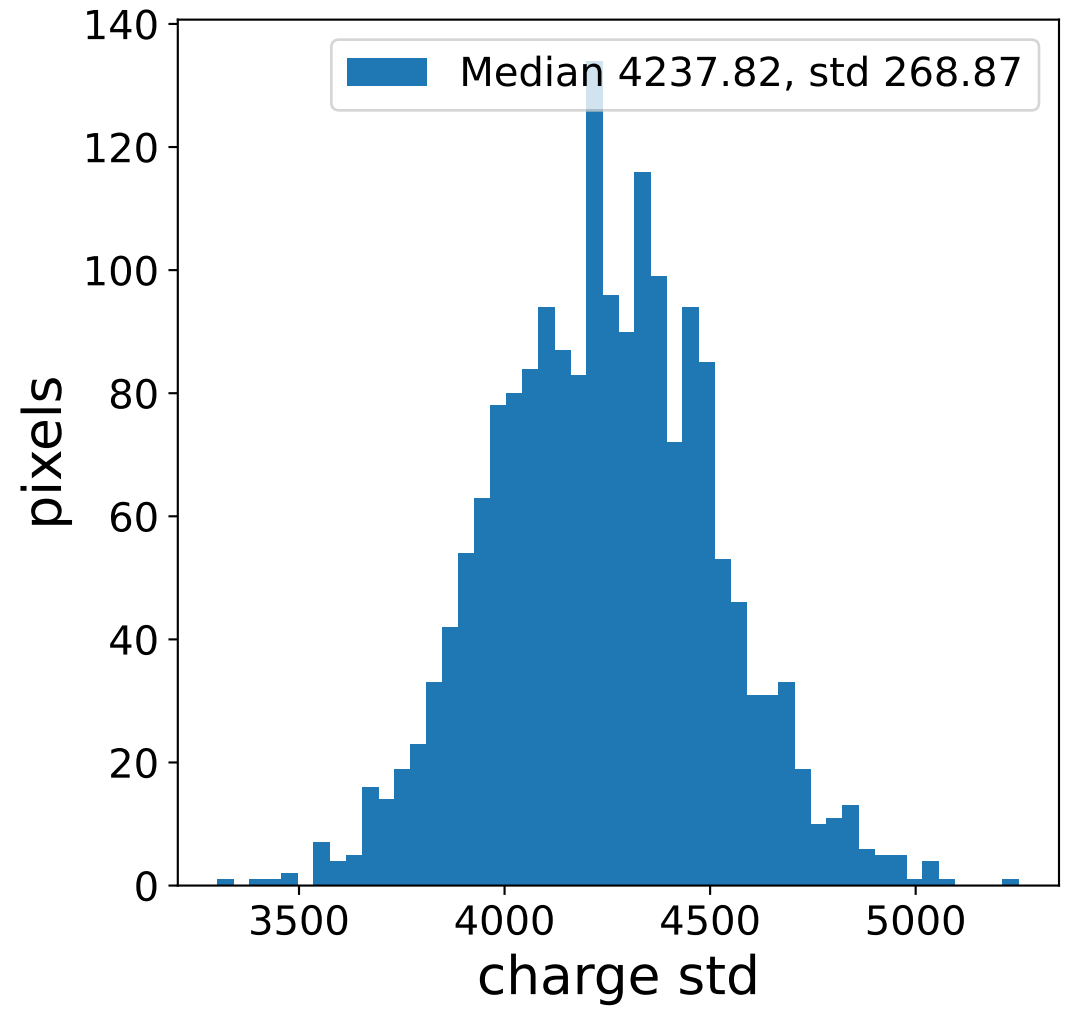

Run 7546

Run 7546

Run 7546 channel: HG

FF sample of 10000 events

pedestal sample of 10000 events

flat-fielded gain [ADC/pe]

Run 7546 channel: LG

FF sample of 10000 events

pedestal sample of 10000 events

flat-fielded gain [ADC/pe]