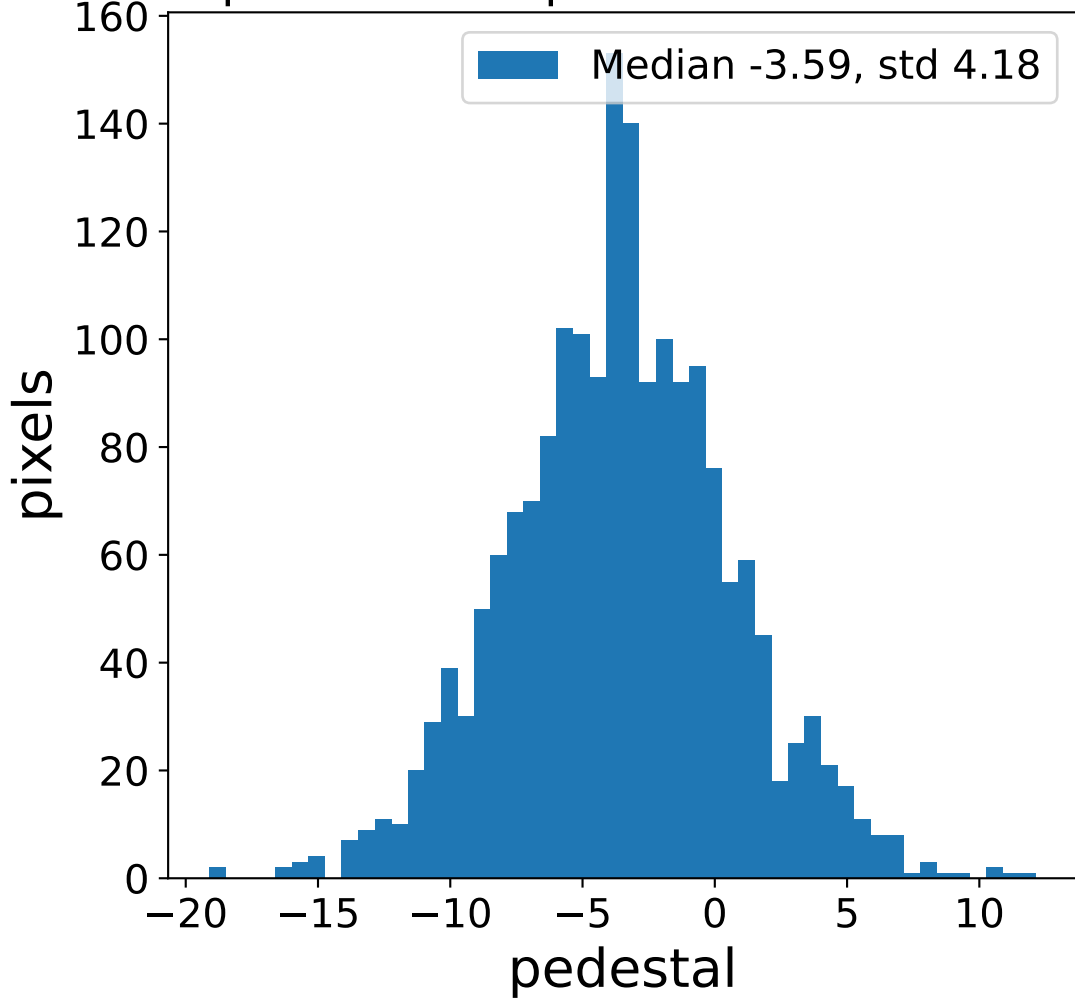

Run 7546

Run 7546

Run 7546 channel: HG

FF sample of 10000 events

pedestal sample of 10000 events

flat-fielded gain [ADC/pe]

Run 7546 channel: LG

FF sample of 10000 events

pedestal sample of 10000 events

flat-fielded gain [ADC/pe]