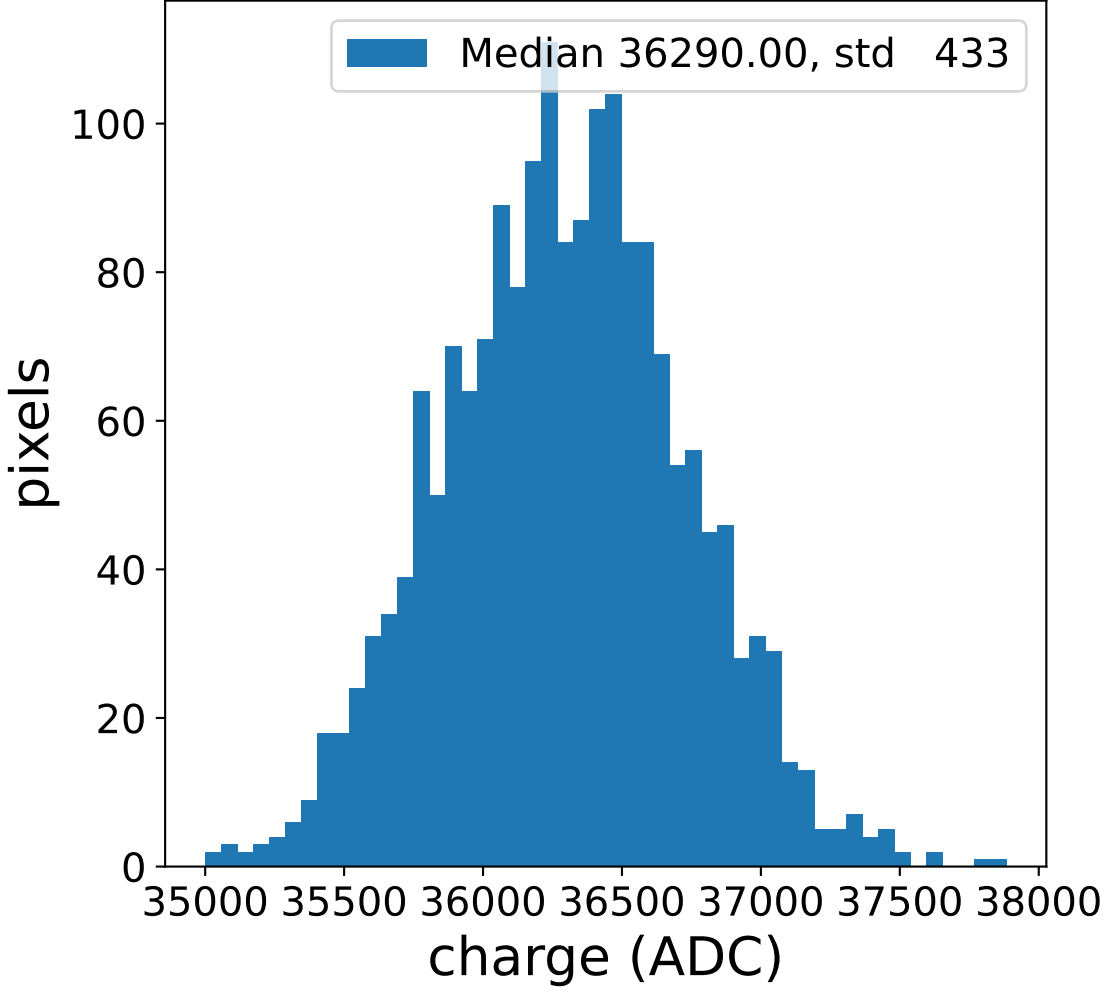

Run 7546

Run 7546

Run 7546 channel: HG

FF sample of 10000 events

pedestal sample of 10000 events

flat-fielded gain [ADC/pe]

Run 7546 channel: LG

FF sample of 10000 events

pedestal sample of 10000 events

flat-fielded gain [ADC/pe]