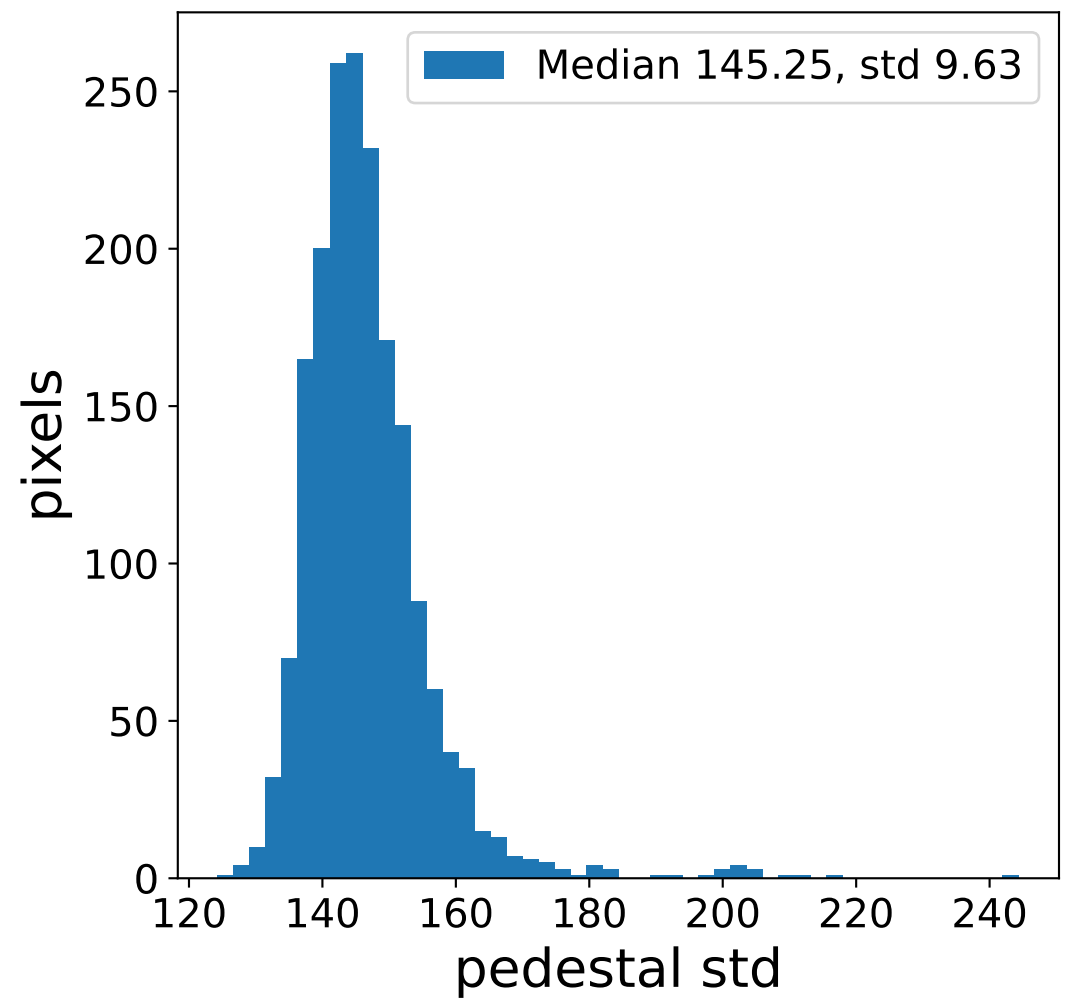

Run 7546

Run 7546

Run 7546 channel: HG

FF sample of 10000 events

pedestal sample of 10000 events

flat-fielded gain [ADC/pe]

Run 7546 channel: LG

FF sample of 10000 events

pedestal sample of 10000 events

flat-fielded gain [ADC/pe]