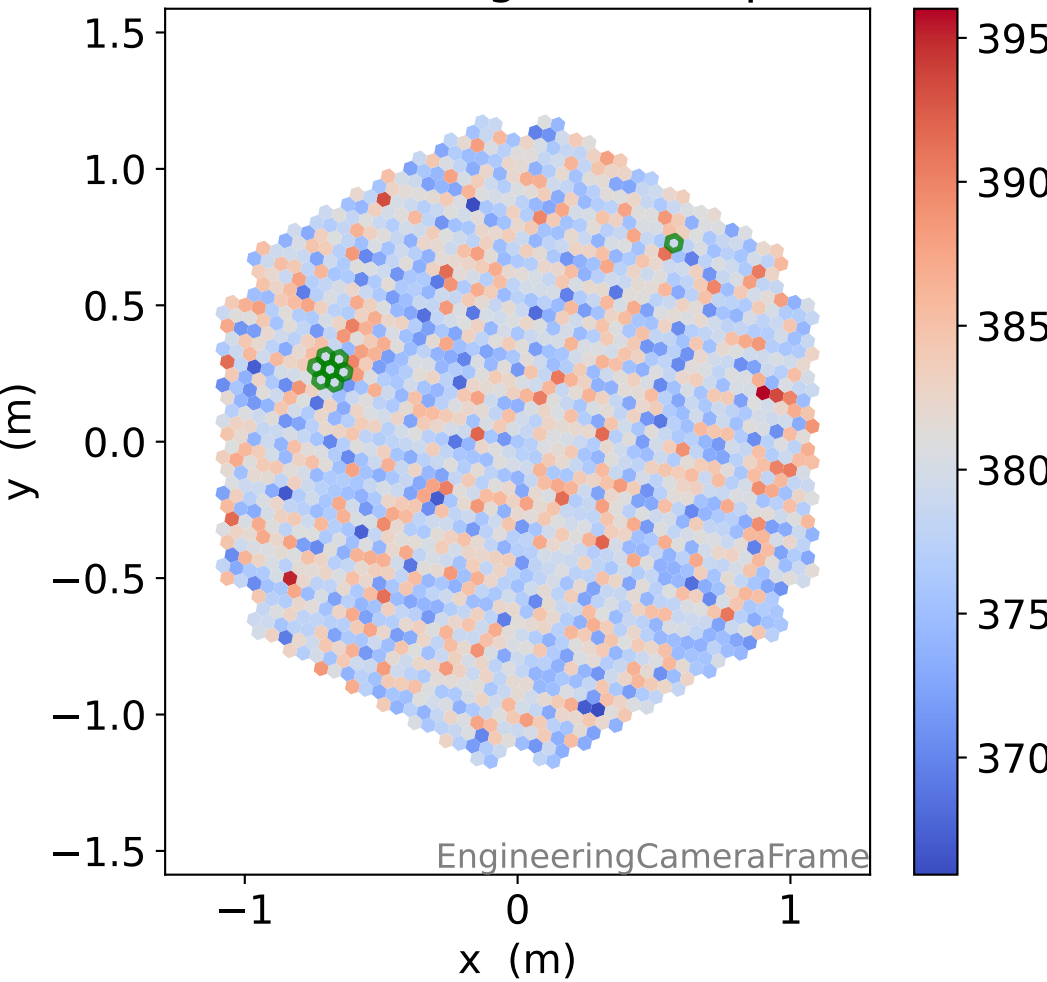

Run 7546

Run 7546

Run 7546 channel: HG

FF sample of 10000 events

pedestal sample of 10000 events

flat-fielded gain [ADC/pe]

Run 7546 channel: LG

FF sample of 10000 events

pedestal sample of 10000 events

flat-fielded gain [ADC/pe]