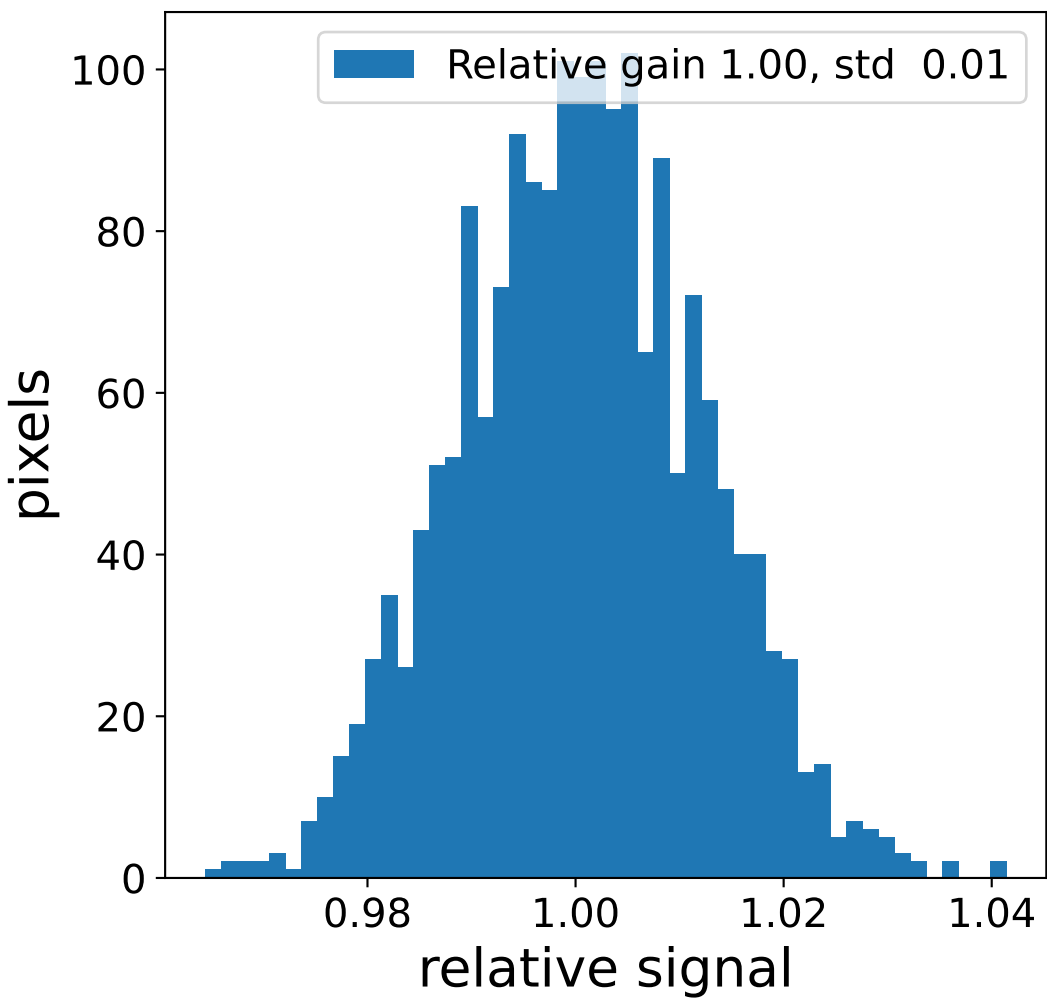

Run 7546

Run 7546

Run 7546 channel: HG

FF sample of 10000 events

pedestal sample of 10000 events

flat-fielded gain [ADC/pe]

Run 7546 channel: LG

FF sample of 10000 events

pedestal sample of 10000 events

flat-fielded gain [ADC/pe]