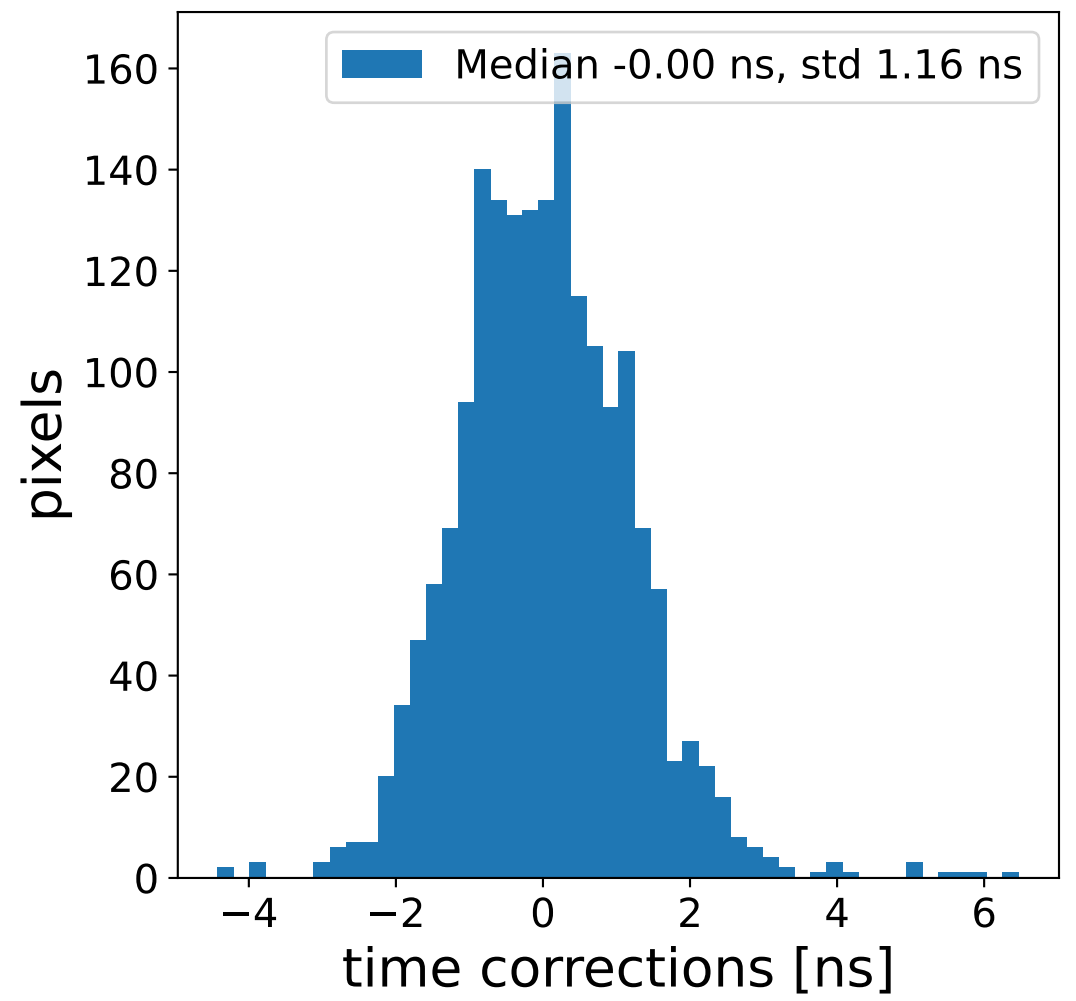

Run 7546

Run 7546

Run 7546 channel: HG

FF sample of 10000 events

pedestal sample of 10000 events

flat-fielded gain [ADC/pe]

Run 7546 channel: LG

FF sample of 10000 events

pedestal sample of 10000 events

flat-fielded gain [ADC/pe]