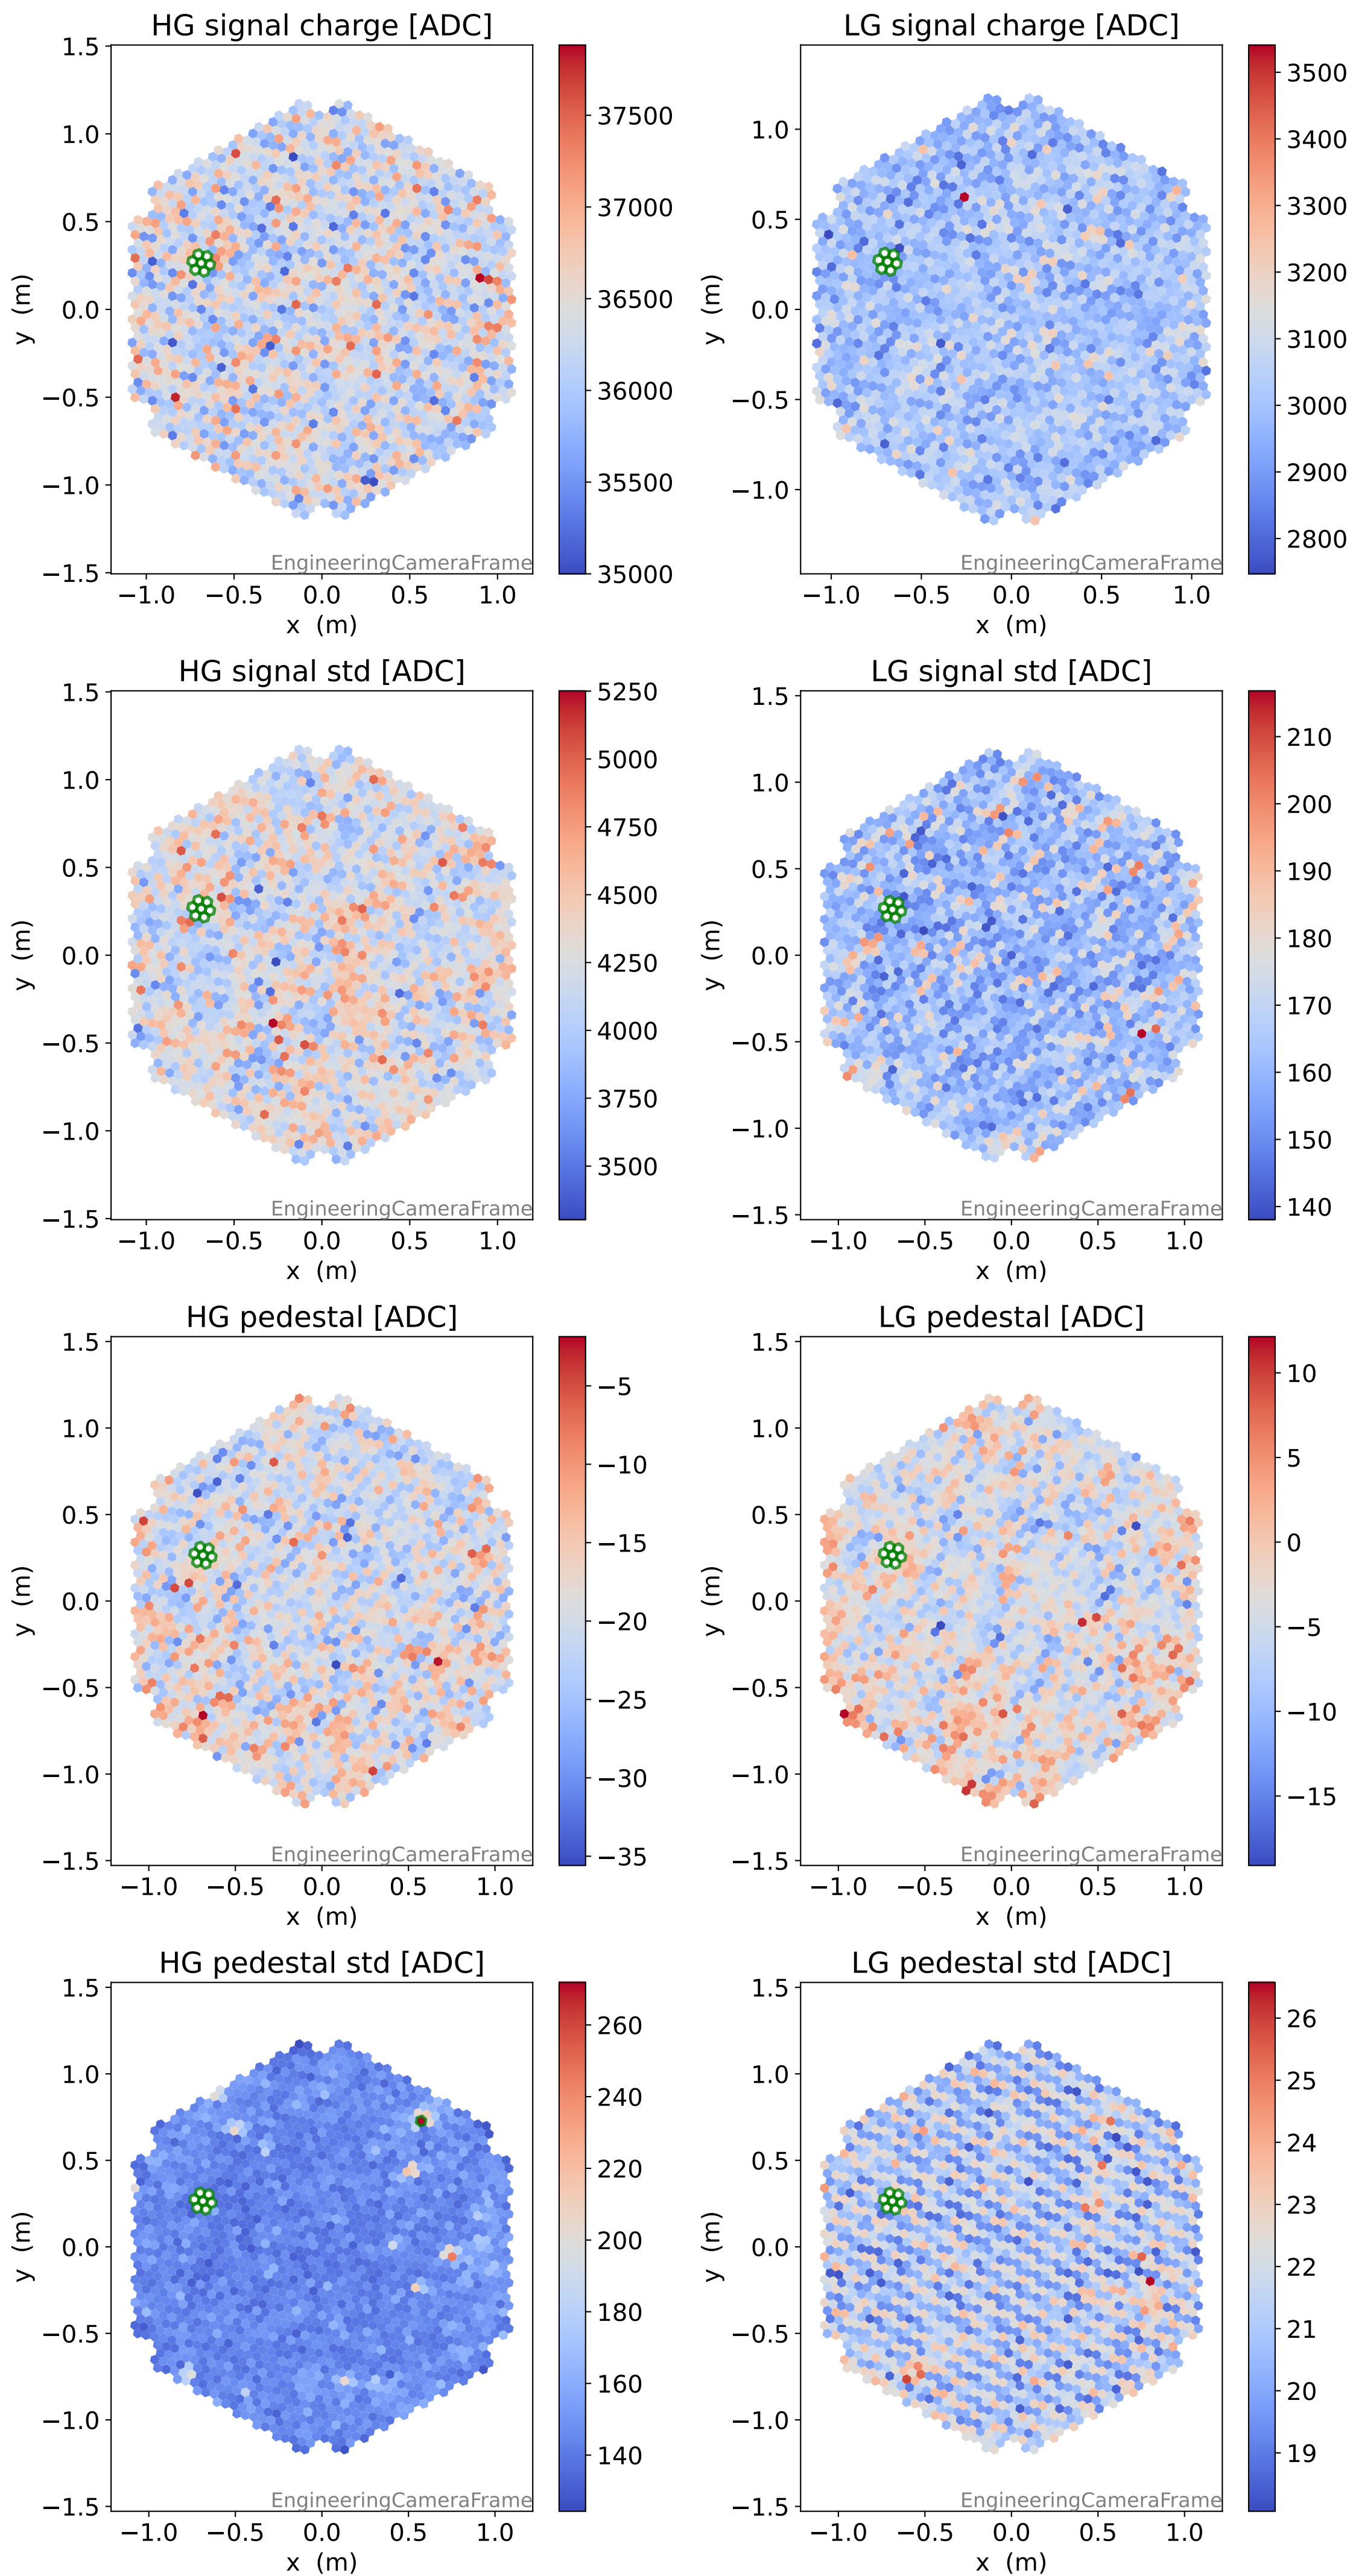

Run 7546

Run 7546

Run 7546 channel: HG

FF sample of 10000 events

pedestal sample of 10000 events

flat-fielded gain [ADC/pe]

Run 7546 channel: LG

FF sample of 10000 events

pedestal sample of 10000 events

flat-fielded gain [ADC/pe]