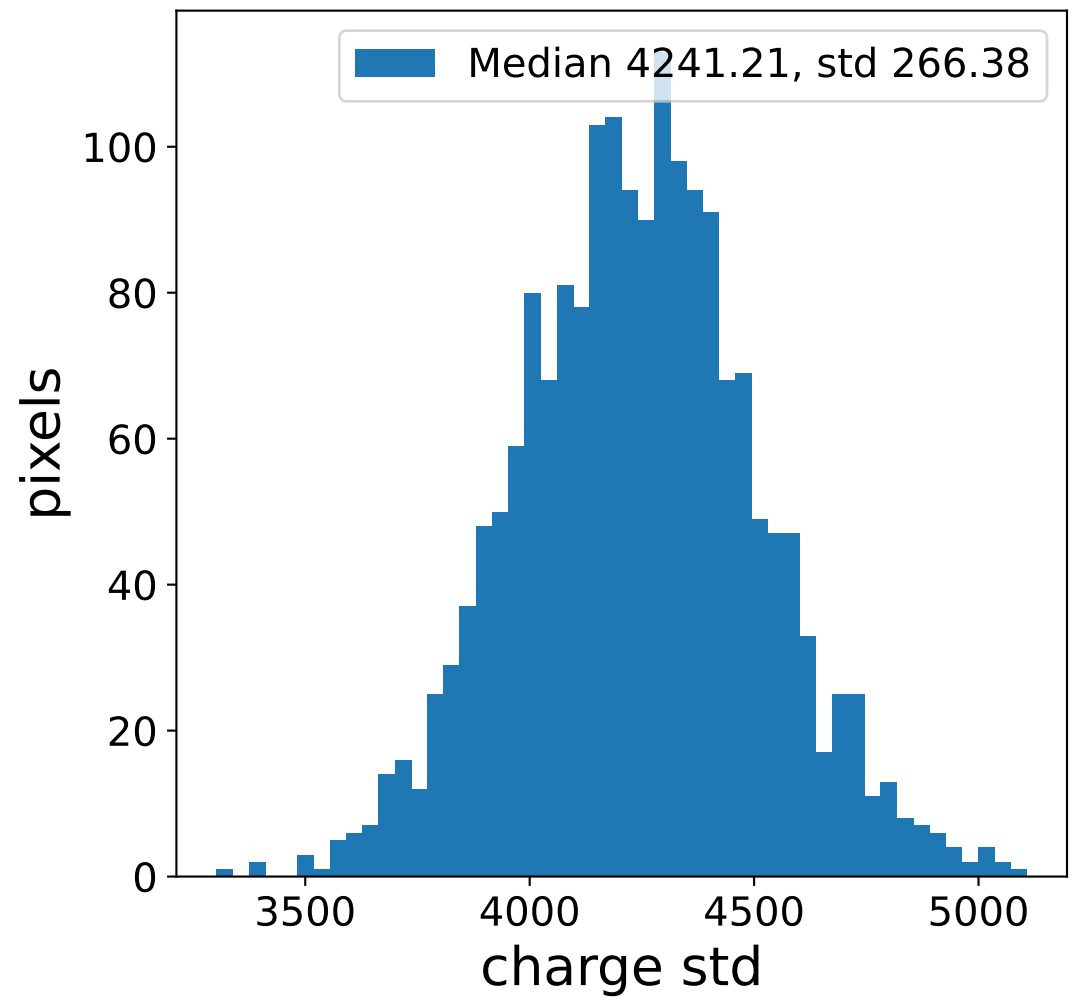

Run 7546

Run 7546

Run 7546 channel: HG

FF sample of 10000 events

pedestal sample of 10000 events

flat-fielded gain [ADC/pe]

Run 7546 channel: LG

FF sample of 10000 events

pedestal sample of 10000 events

flat-fielded gain [ADC/pe]