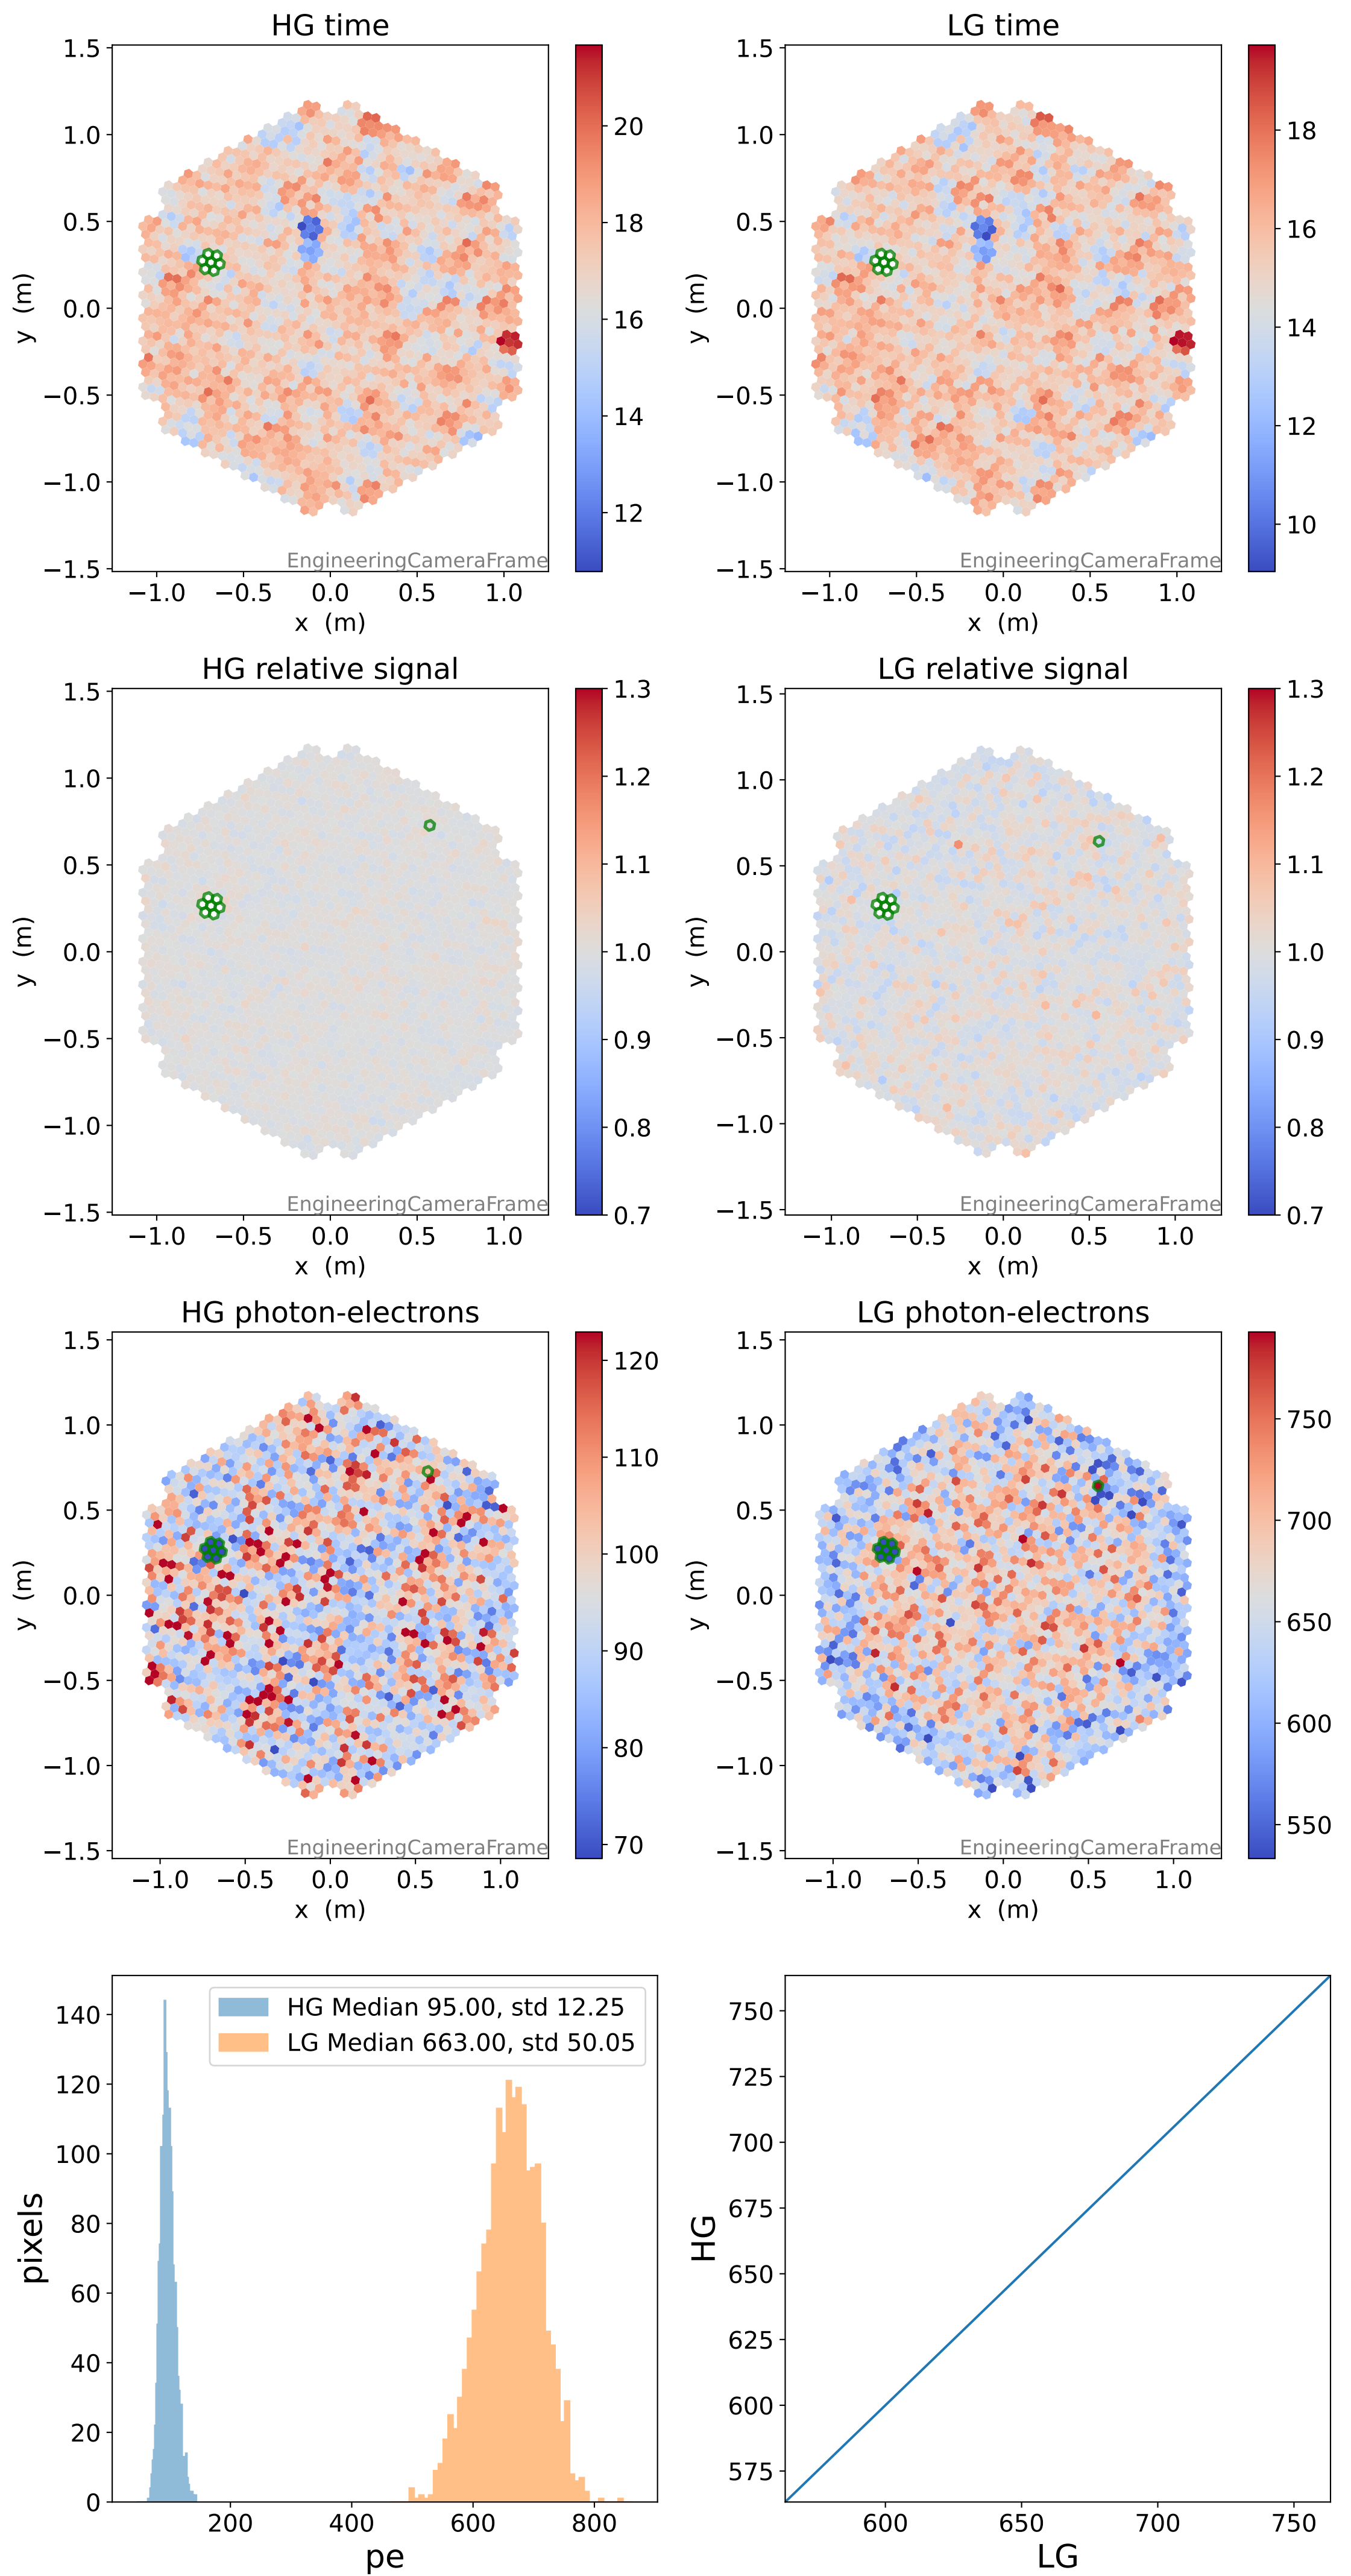

Run 7546

Run 7546

Run 7546 channel: HG

FF sample of 10000 events

pedestal sample of 10000 events

flat-fielded gain [ADC/pe]

Run 7546 channel: LG

FF sample of 10000 events

pedestal sample of 10000 events

flat-fielded gain [ADC/pe]