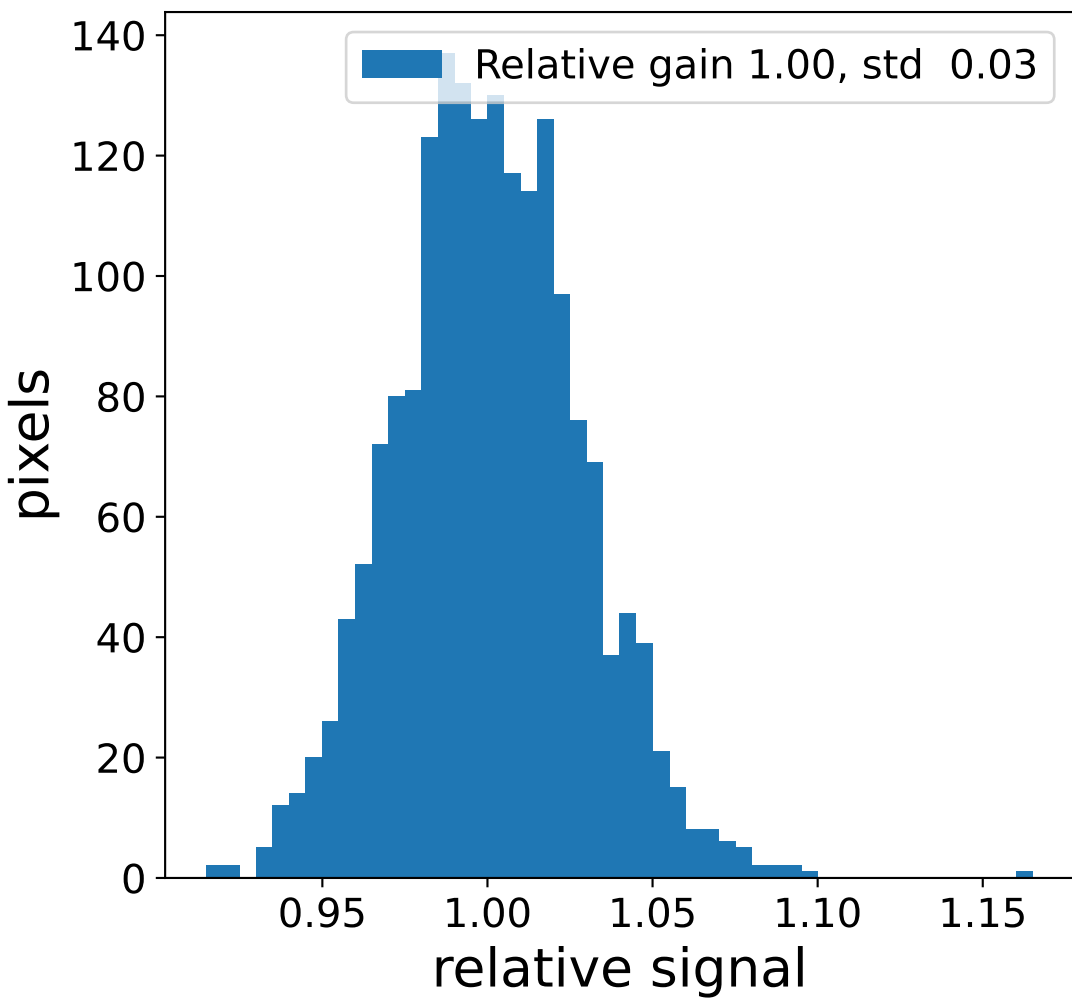

Run 7546

Run 7546

Run 7546 channel: HG

FF sample of 10000 events

pedestal sample of 10000 events

flat-fielded gain [ADC/pe]

Run 7546 channel: LG

FF sample of 10000 events

pedestal sample of 10000 events

flat-fielded gain [ADC/pe]