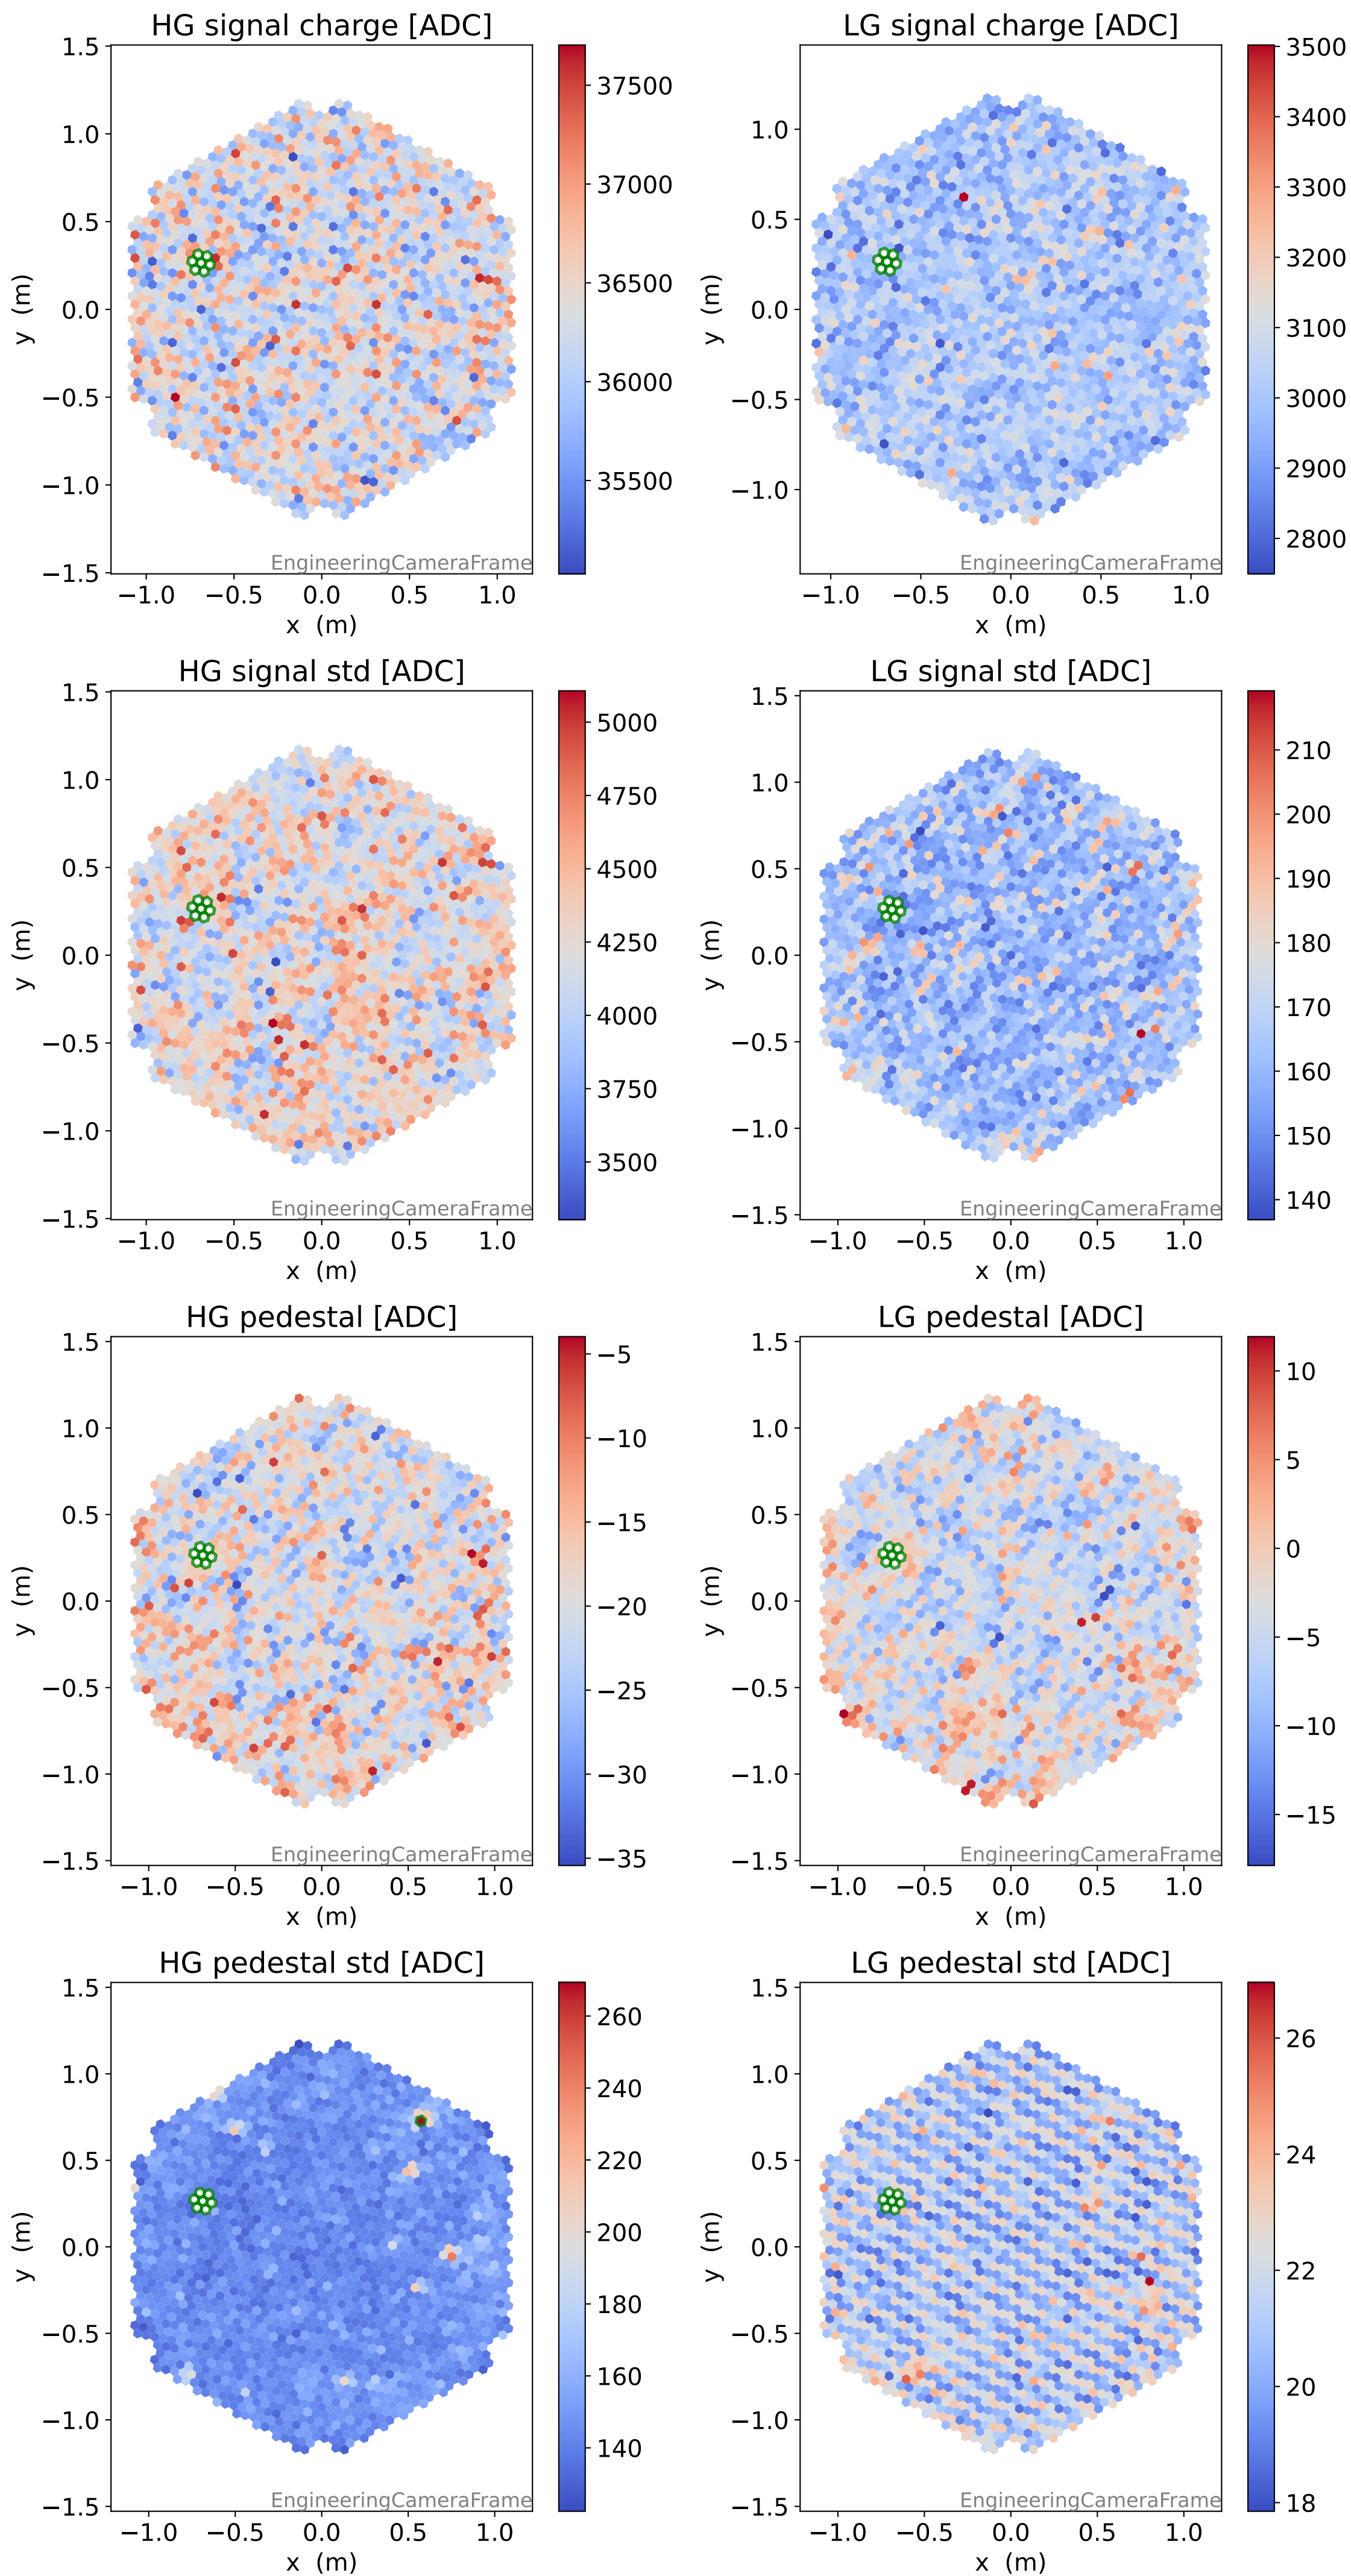

Run 7546

Run 7546

Run 7546 channel: HG

FF sample of 10000 events

pedestal sample of 10000 events

flat-fielded gain [ADC/pe]

Run 7546 channel: LG

FF sample of 10000 events

pedestal sample of 10000 events

flat-fielded gain [ADC/pe]