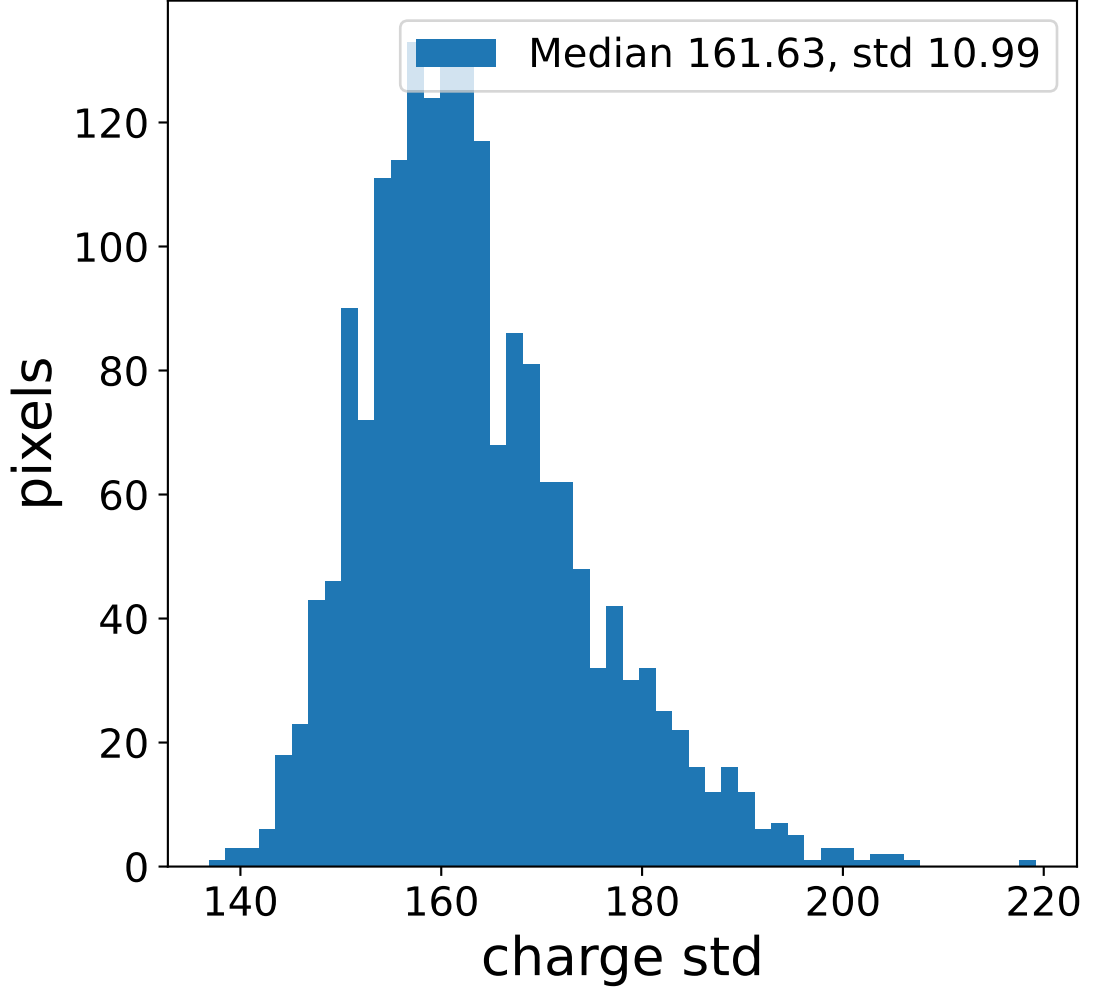

Run 7546

Run 7546

Run 7546 channel: HG

FF sample of 10000 events

pedestal sample of 10000 events

flat-fielded gain [ADC/pe]

Run 7546 channel: LG

FF sample of 10000 events

pedestal sample of 10000 events

flat-fielded gain [ADC/pe]