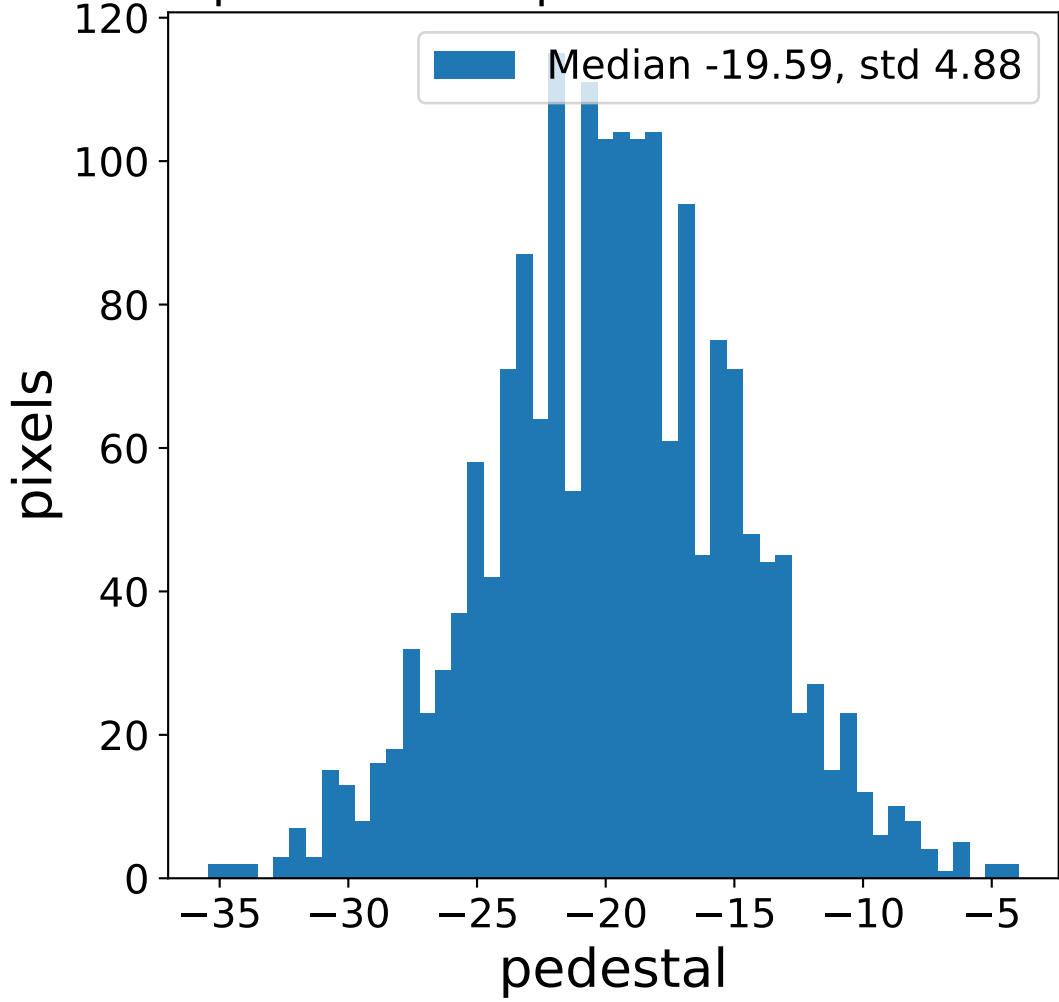

Run 7546

Run 7546

Run 7546 channel: HG

FF sample of 10000 events

pedestal sample of 10000 events

flat-fielded gain [ADC/pe]

Run 7546 channel: LG

FF sample of 10000 events

pedestal sample of 10000 events

flat-fielded gain [ADC/pe]