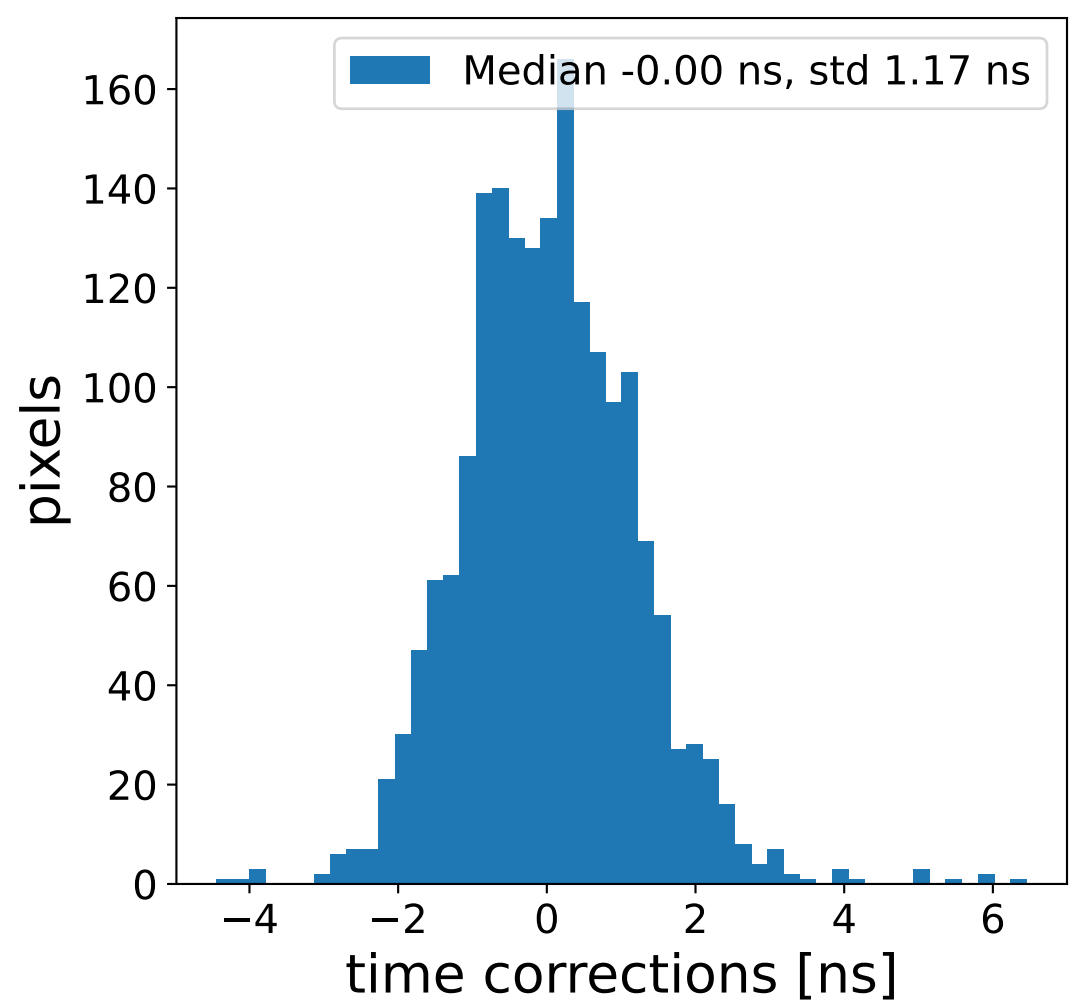

Run 7546

Run 7546

Run 7546 channel: HG

FF sample of 10000 events

pedestal sample of 10000 events

flat-fielded gain [ADC/pe]

Run 7546 channel: LG

FF sample of 10000 events

pedestal sample of 10000 events

flat-fielded gain [ADC/pe]