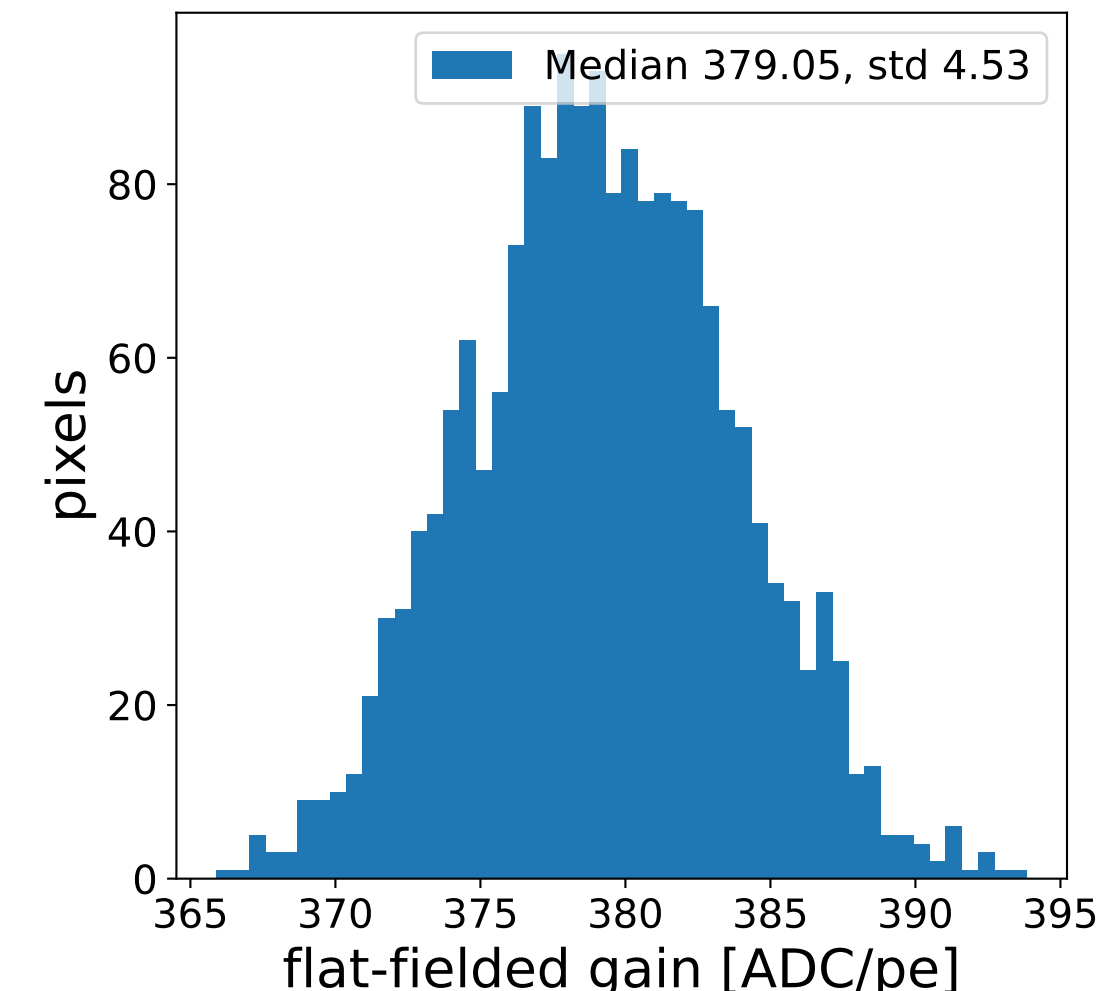

Run 7546

Run 7546

Run 7546 channel: HG

FF sample of 10000 events

pedestal sample of 10000 events

flat-fielded gain [ADC/pe]

Run 7546 channel: LG

FF sample of 10000 events

pedestal sample of 10000 events

flat-fielded gain [ADC/pe]