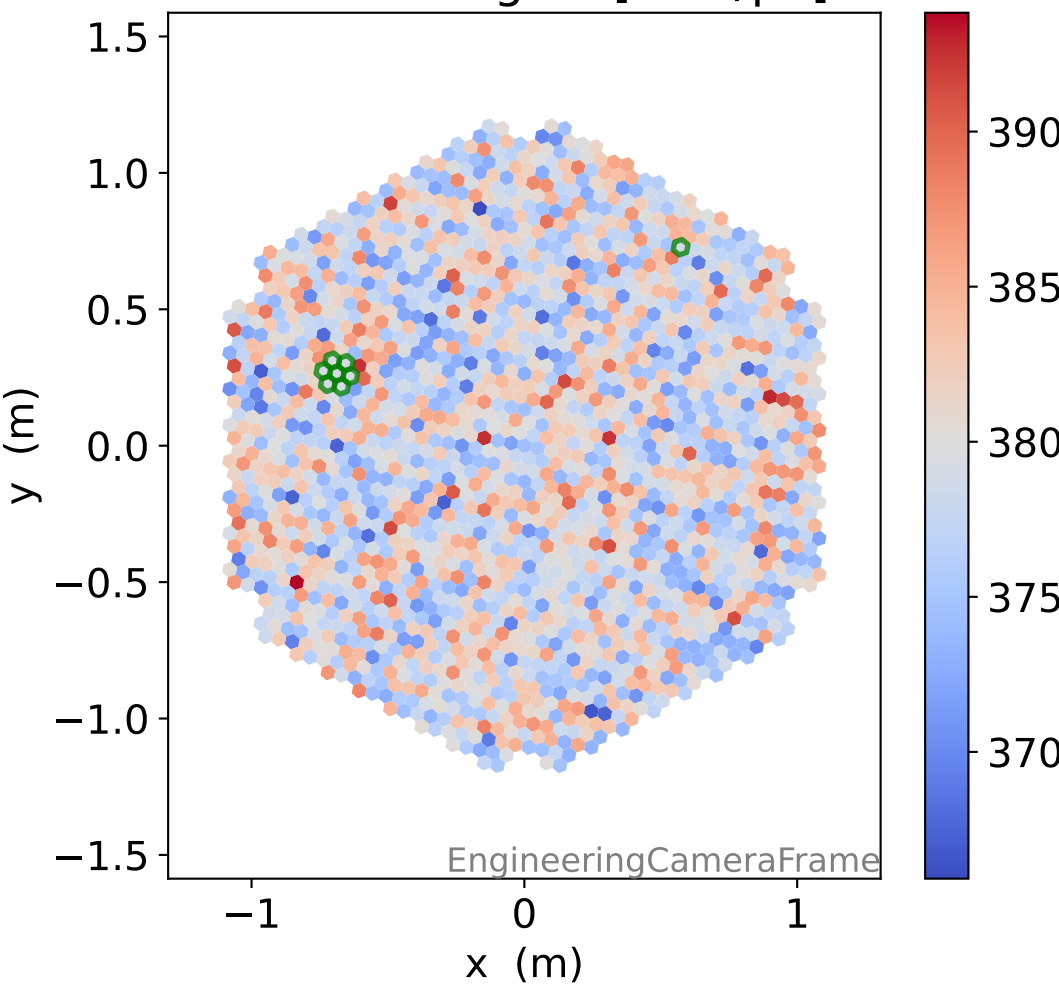

Run 7546

Run 7546

Run 7546 channel: HG

FF sample of 10000 events

pedestal sample of 10000 events

flat-fielded gain [ADC/pe]

Run 7546 channel: LG

FF sample of 10000 events

pedestal sample of 10000 events

flat-fielded gain [ADC/pe]