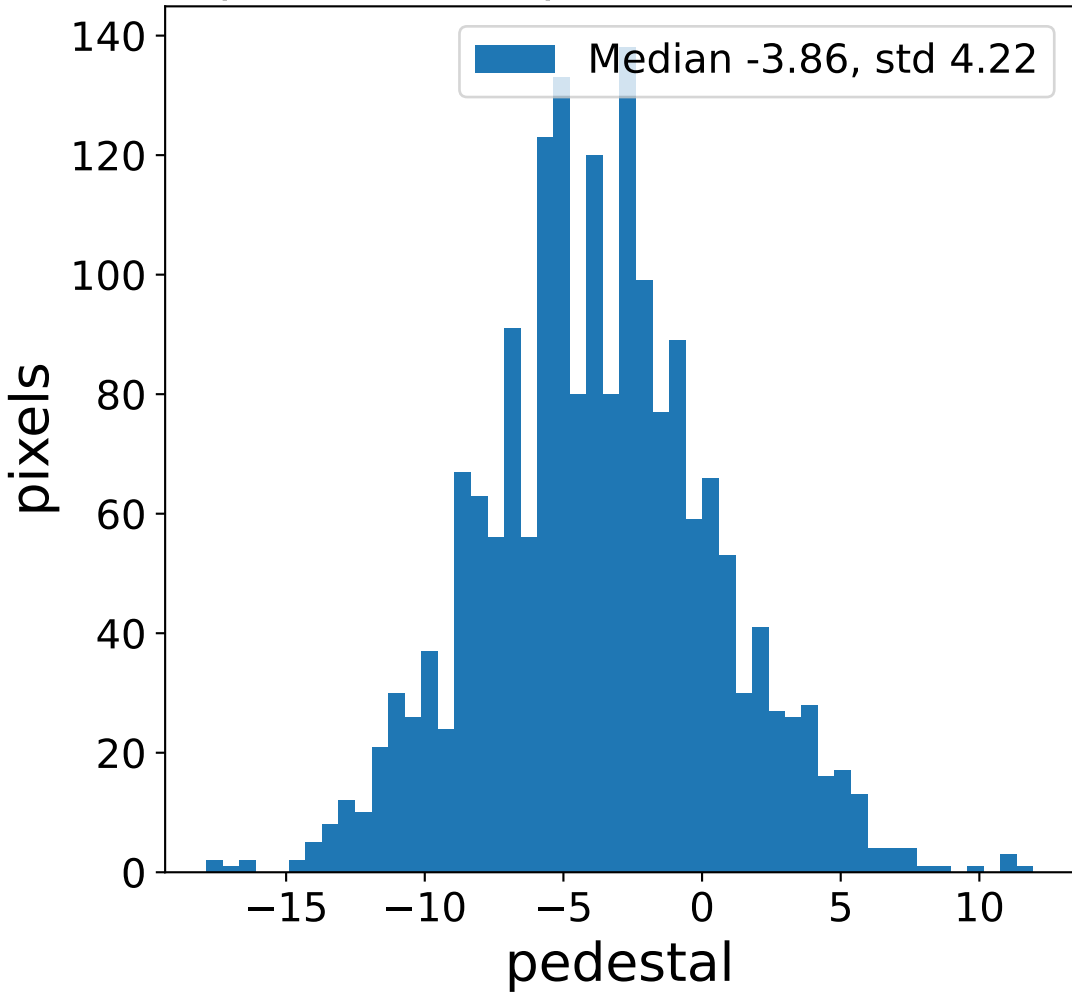

Run 7546

Run 7546

Run 7546 channel: HG

FF sample of 10000 events

pedestal sample of 10000 events

flat-fielded gain [ADC/pe]

Run 7546 channel: LG

FF sample of 10000 events

pedestal sample of 10000 events

flat-fielded gain [ADC/pe]