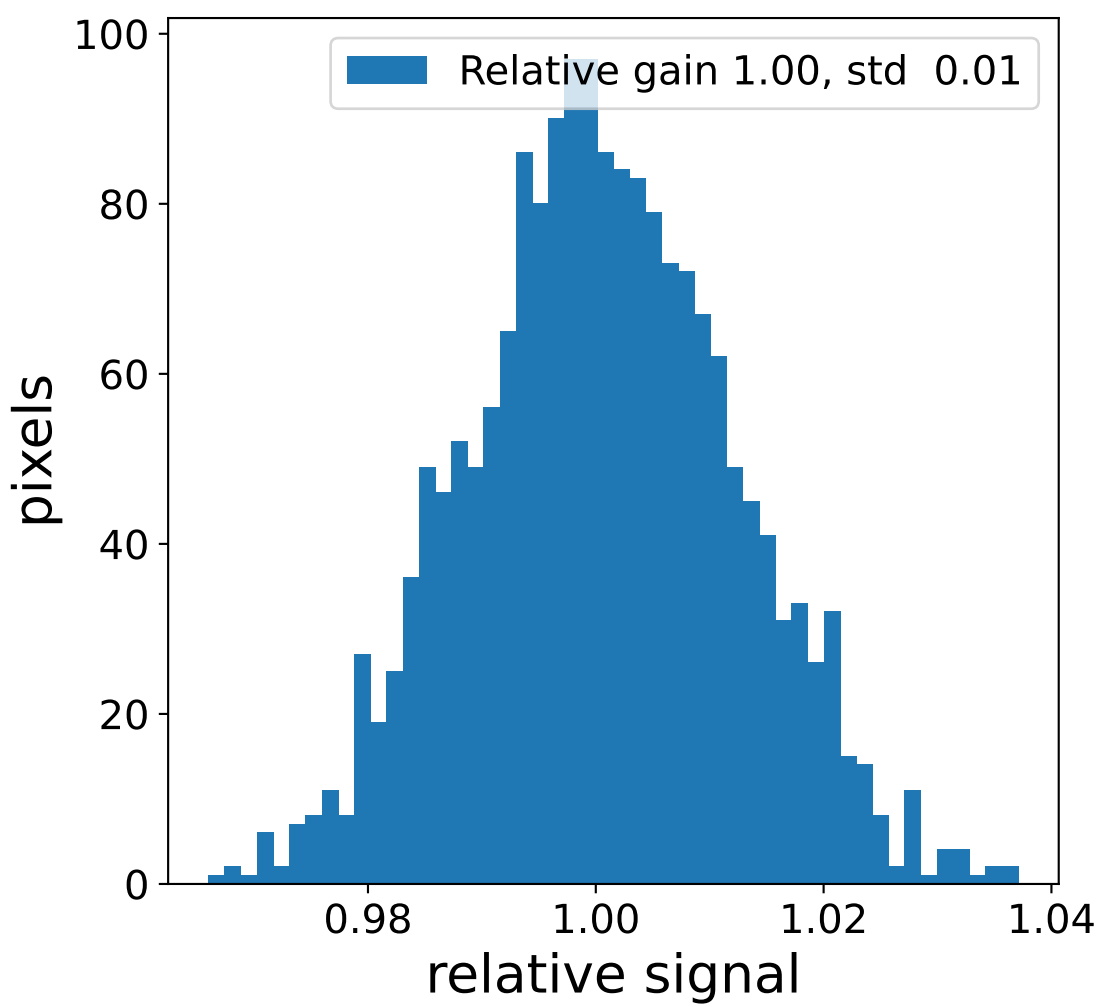

Run 7546

Run 7546

Run 7546 channel: HG

FF sample of 10000 events

pedestal sample of 10000 events

flat-fielded gain [ADC/pe]

Run 7546 channel: LG

FF sample of 10000 events

pedestal sample of 10000 events

flat-fielded gain [ADC/pe]