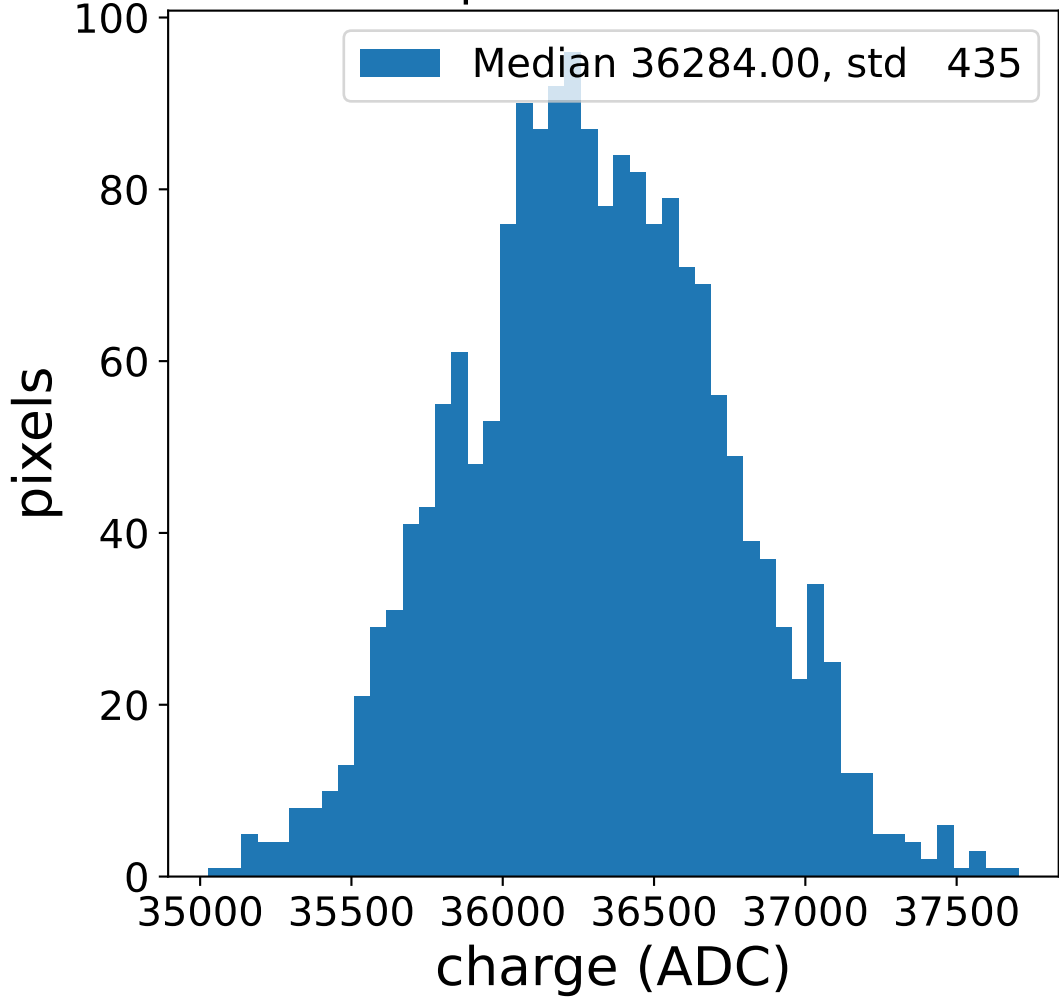

Run 7546

Run 7546

Run 7546 channel: HG

FF sample of 10000 events

pedestal sample of 10000 events

flat-fielded gain [ADC/pe]

Run 7546 channel: LG

FF sample of 10000 events

pedestal sample of 10000 events

flat-fielded gain [ADC/pe]