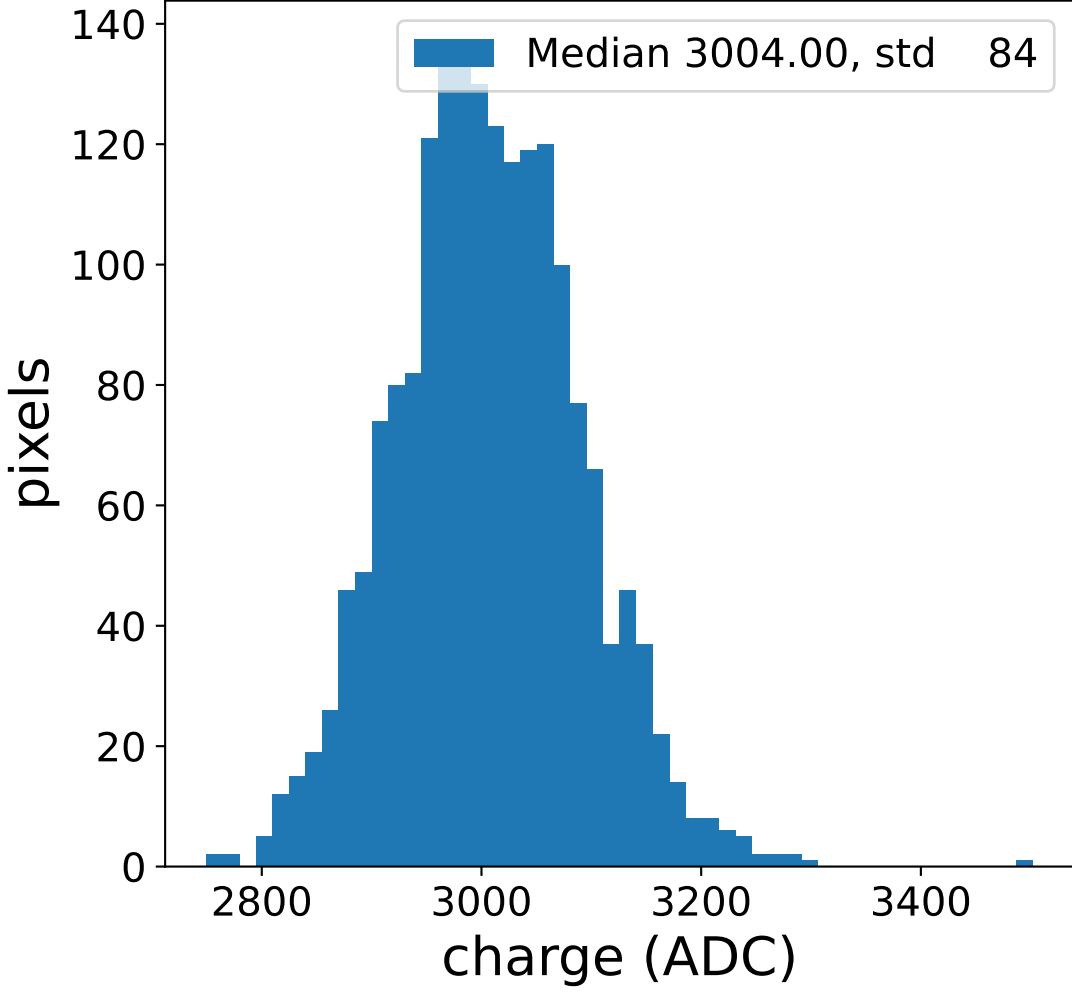

Run 7546

Run 7546

Run 7546 channel: HG

FF sample of 10000 events

pedestal sample of 10000 events

flat-fielded gain [ADC/pe]

Run 7546 channel: LG

FF sample of 10000 events

pedestal sample of 10000 events

flat-fielded gain [ADC/pe]