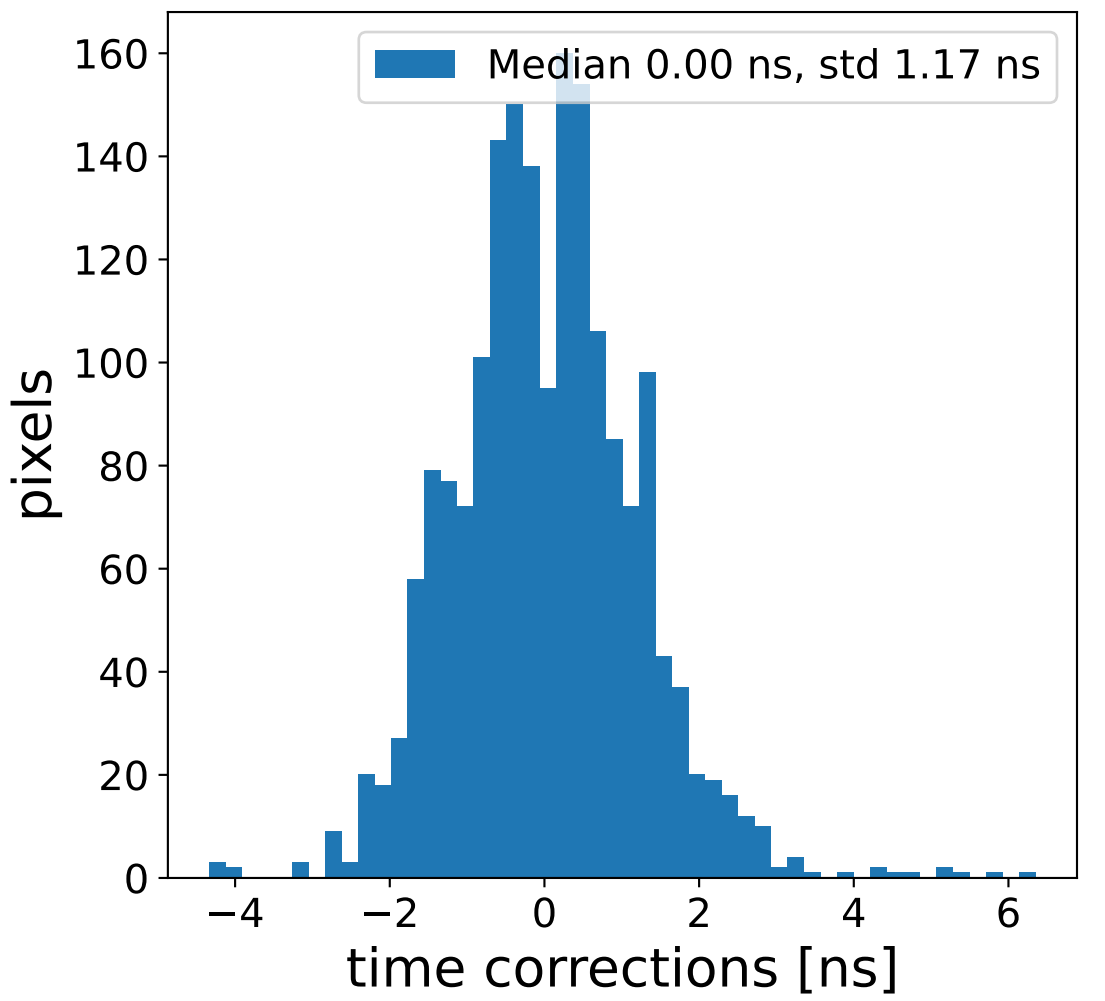

Run 7546

Run 7546

Run 7546 channel: HG

FF sample of 10000 events

pedestal sample of 10000 events

flat-fielded gain [ADC/pe]

Run 7546 channel: LG

FF sample of 10000 events

pedestal sample of 10000 events

flat-fielded gain [ADC/pe]