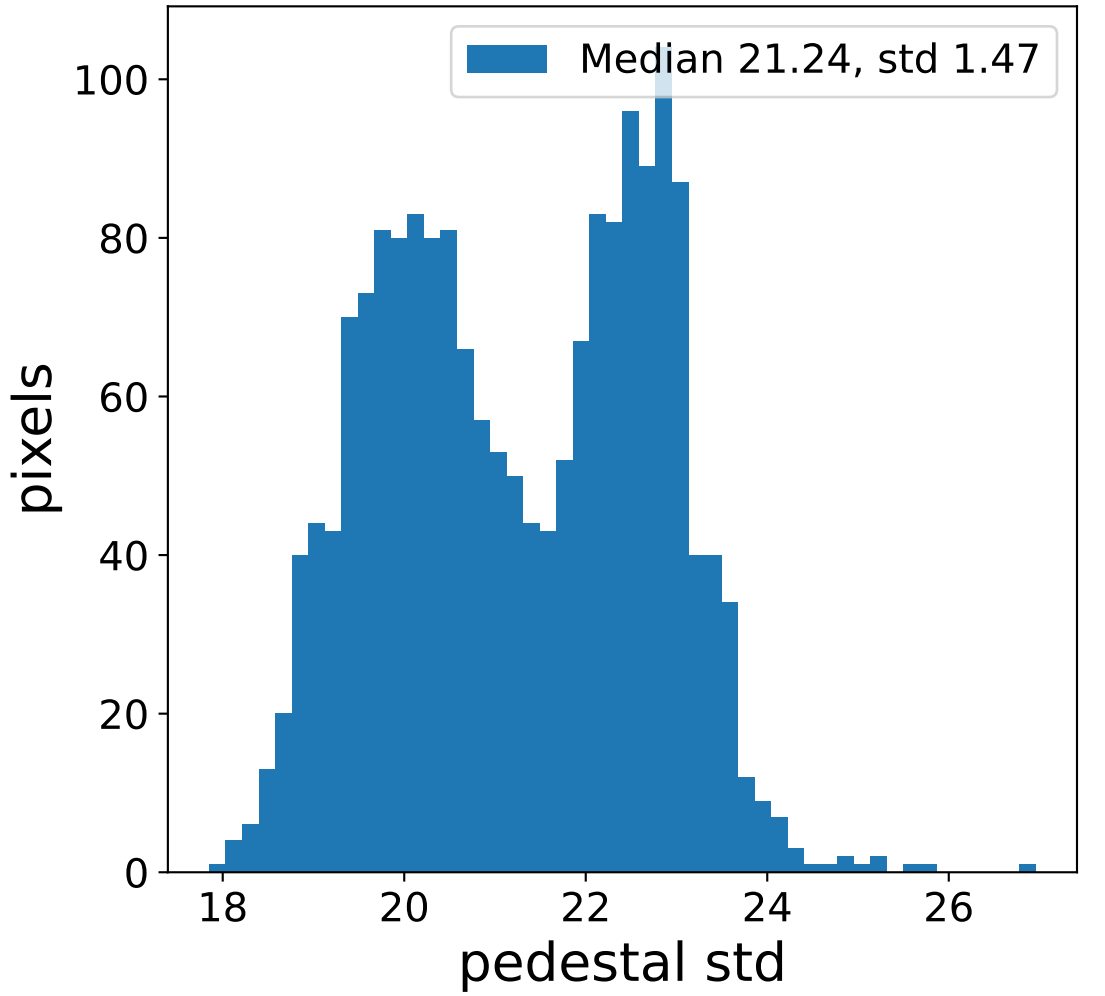

Run 7546

Run 7546

Run 7546 channel: HG

FF sample of 10000 events

pedestal sample of 10000 events

flat-fielded gain [ADC/pe]

Run 7546 channel: LG

FF sample of 10000 events

pedestal sample of 10000 events

flat-fielded gain [ADC/pe]