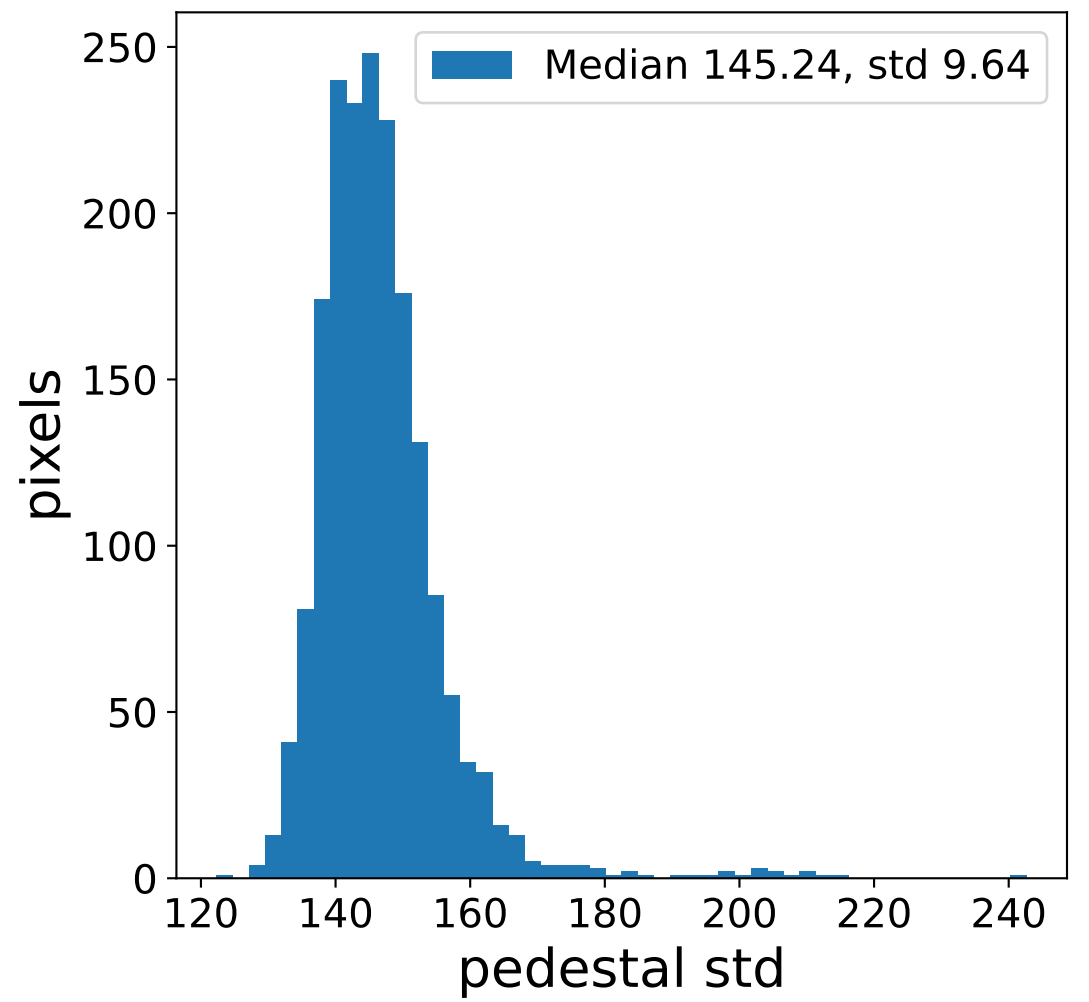

Run 7546

Run 7546

Run 7546 channel: HG

FF sample of 10000 events

pedestal sample of 10000 events

flat-fielded gain [ADC/pe]

Run 7546 channel: LG

FF sample of 10000 events

pedestal sample of 10000 events

flat-fielded gain [ADC/pe]