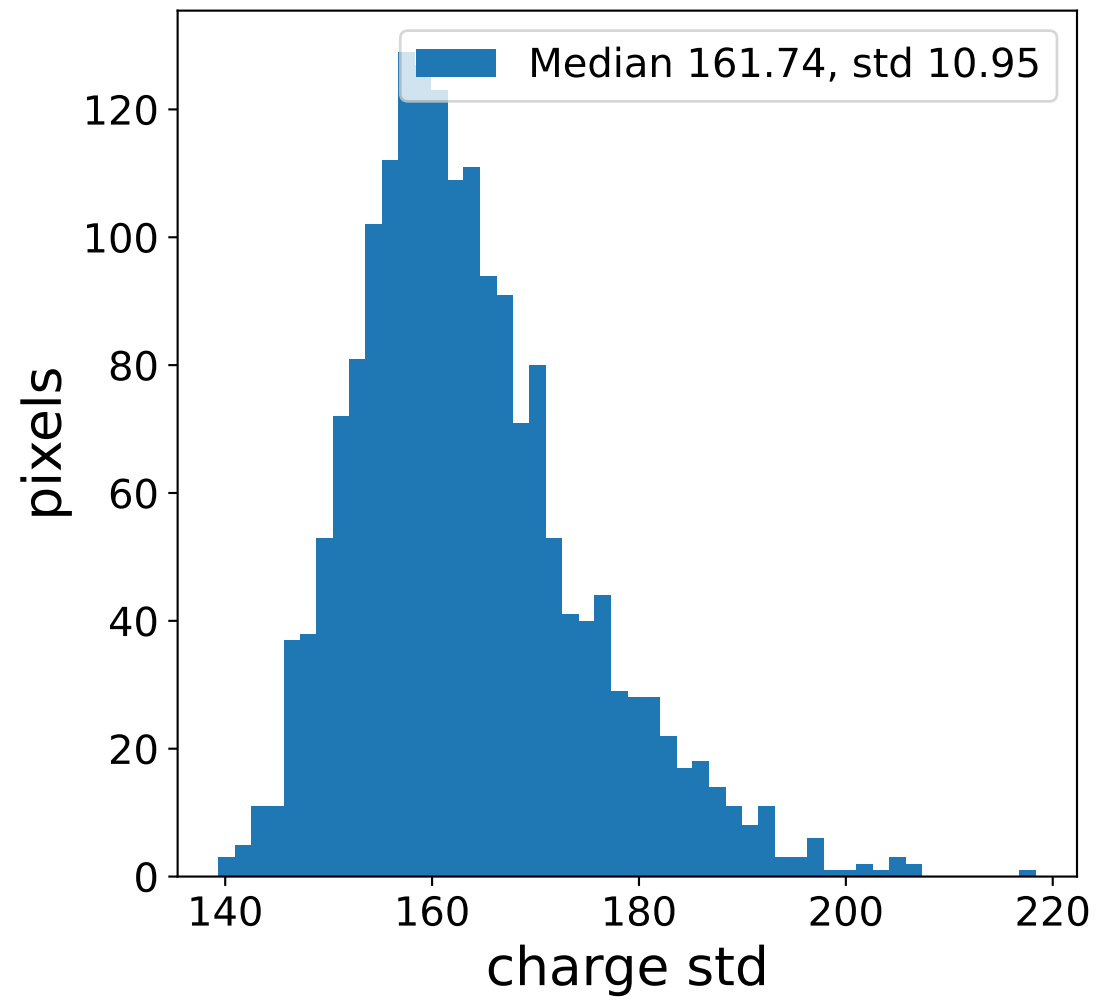

Run 7546 channel: LG

FF sample of 10000 events