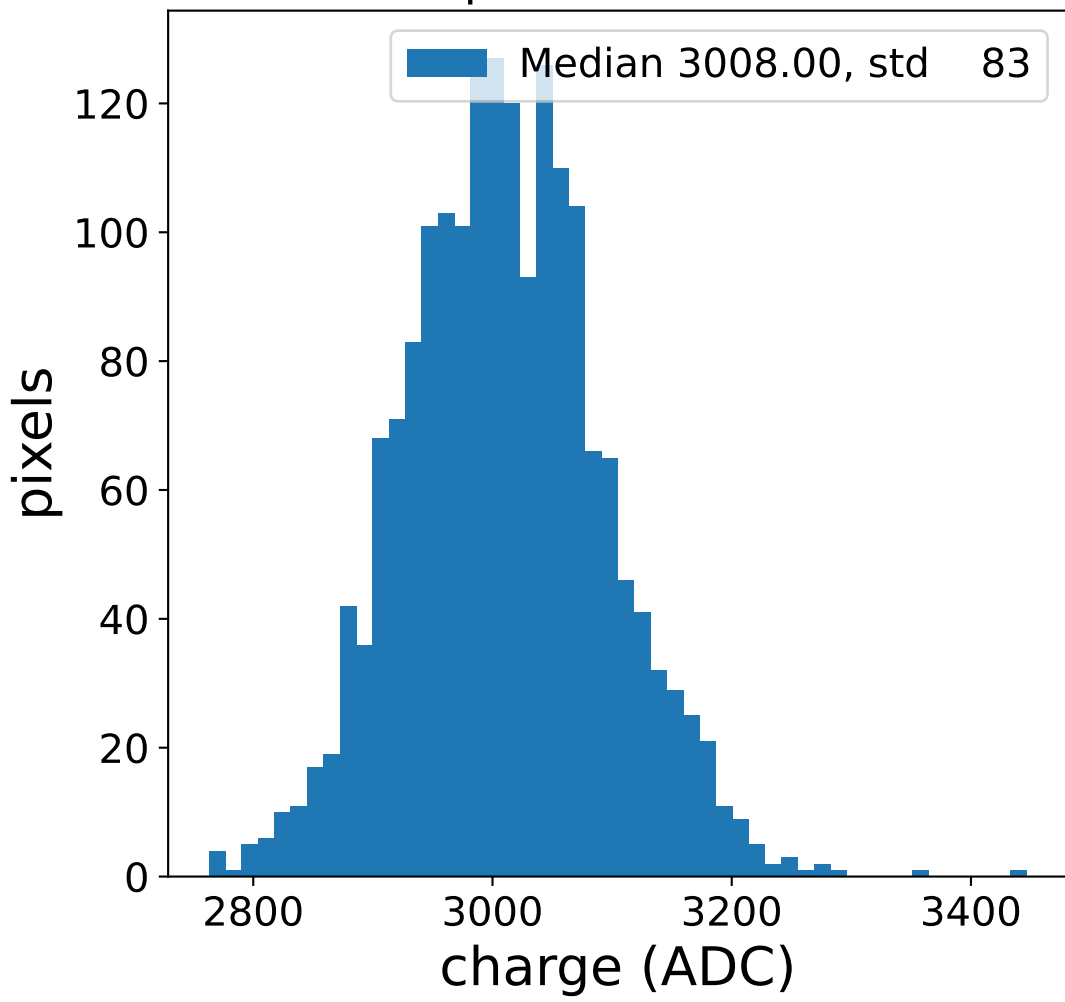

Run 7546 channel: LG

FF sample of 10000 events