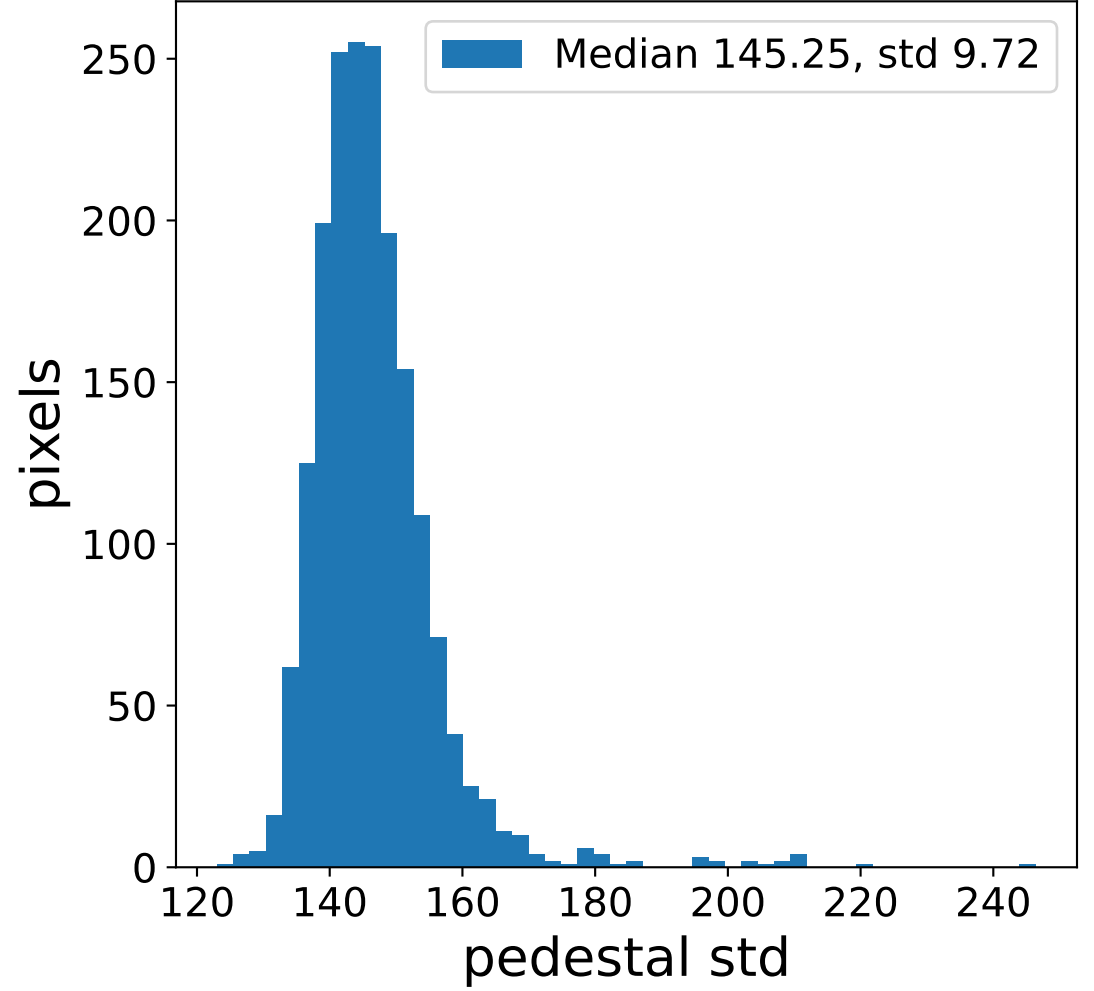

### pedestal sample of 10000 events