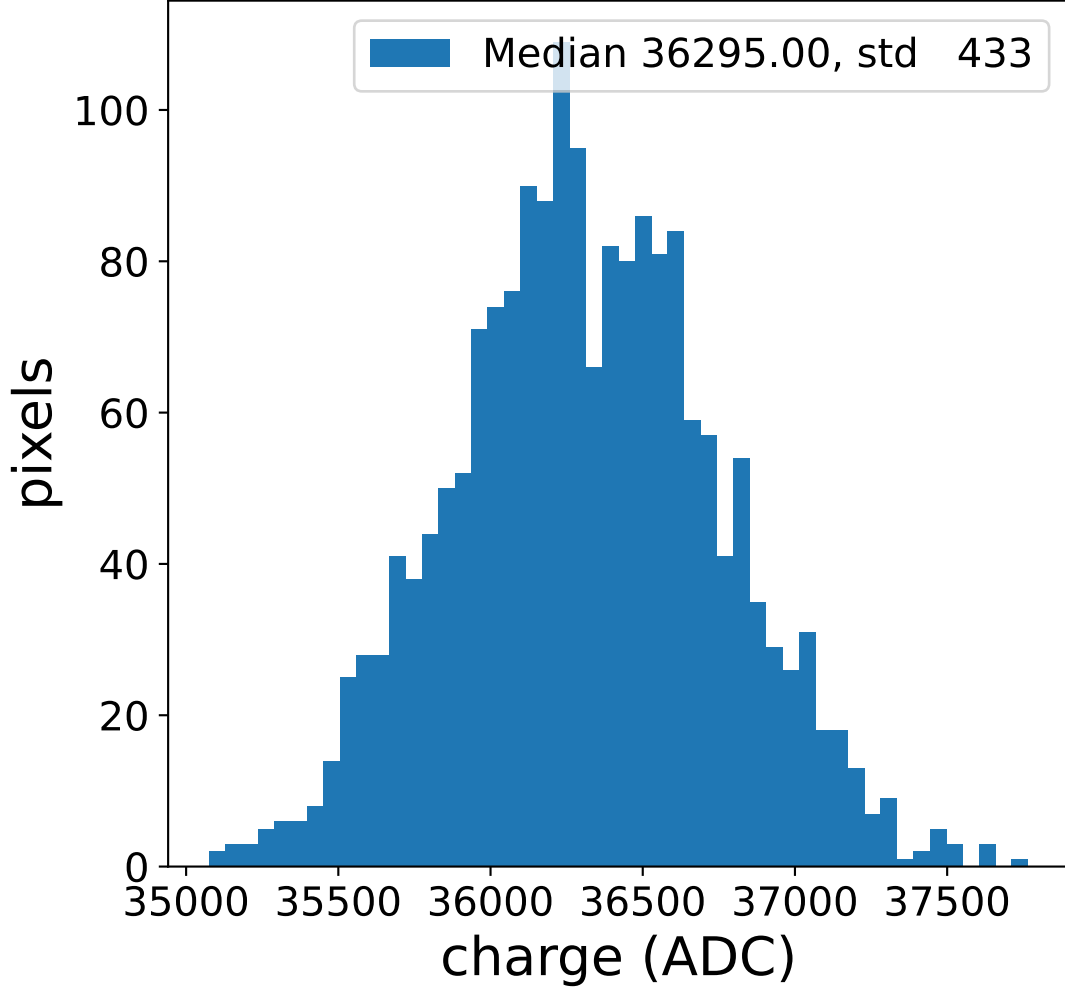

Run 7546 channel: HG

FF sample of 10000 events