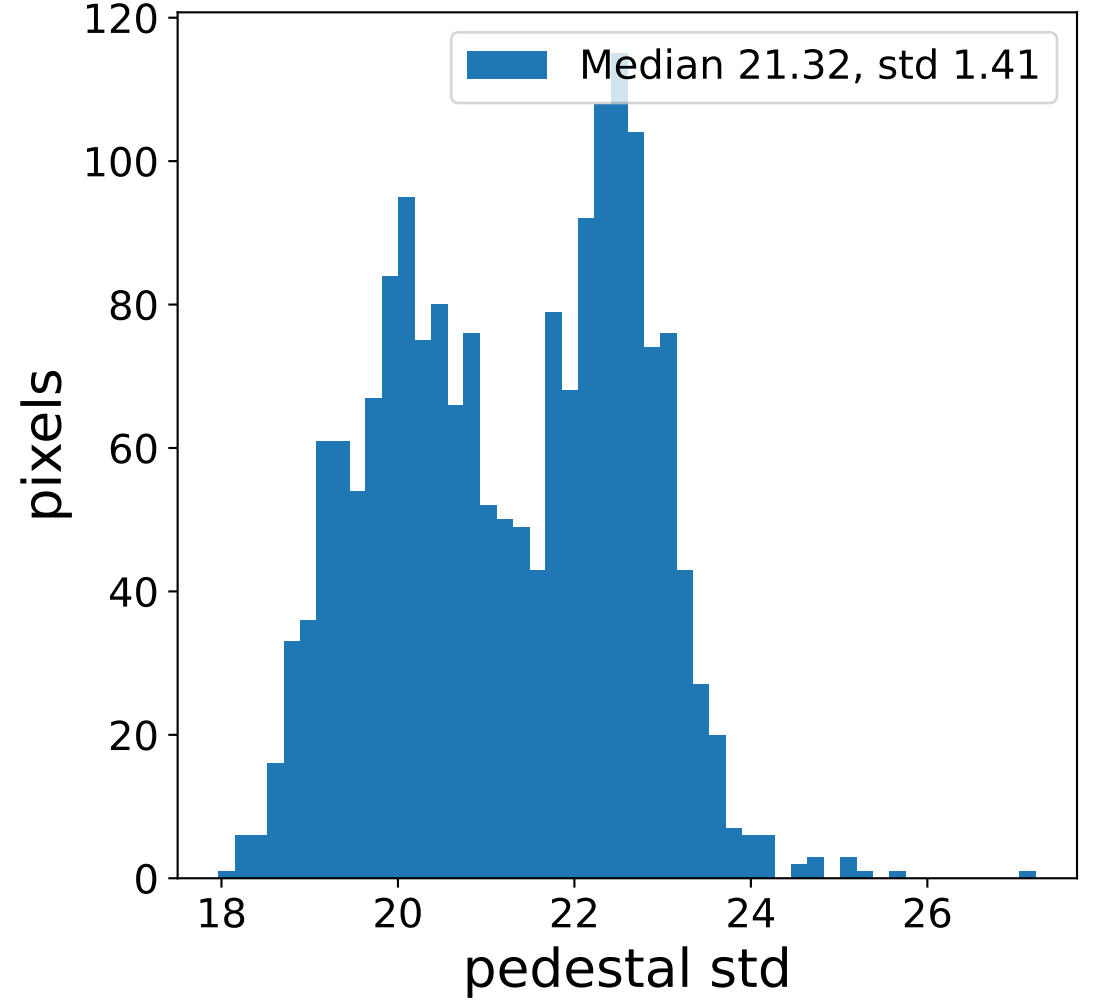

pedestal sample of 10000 events