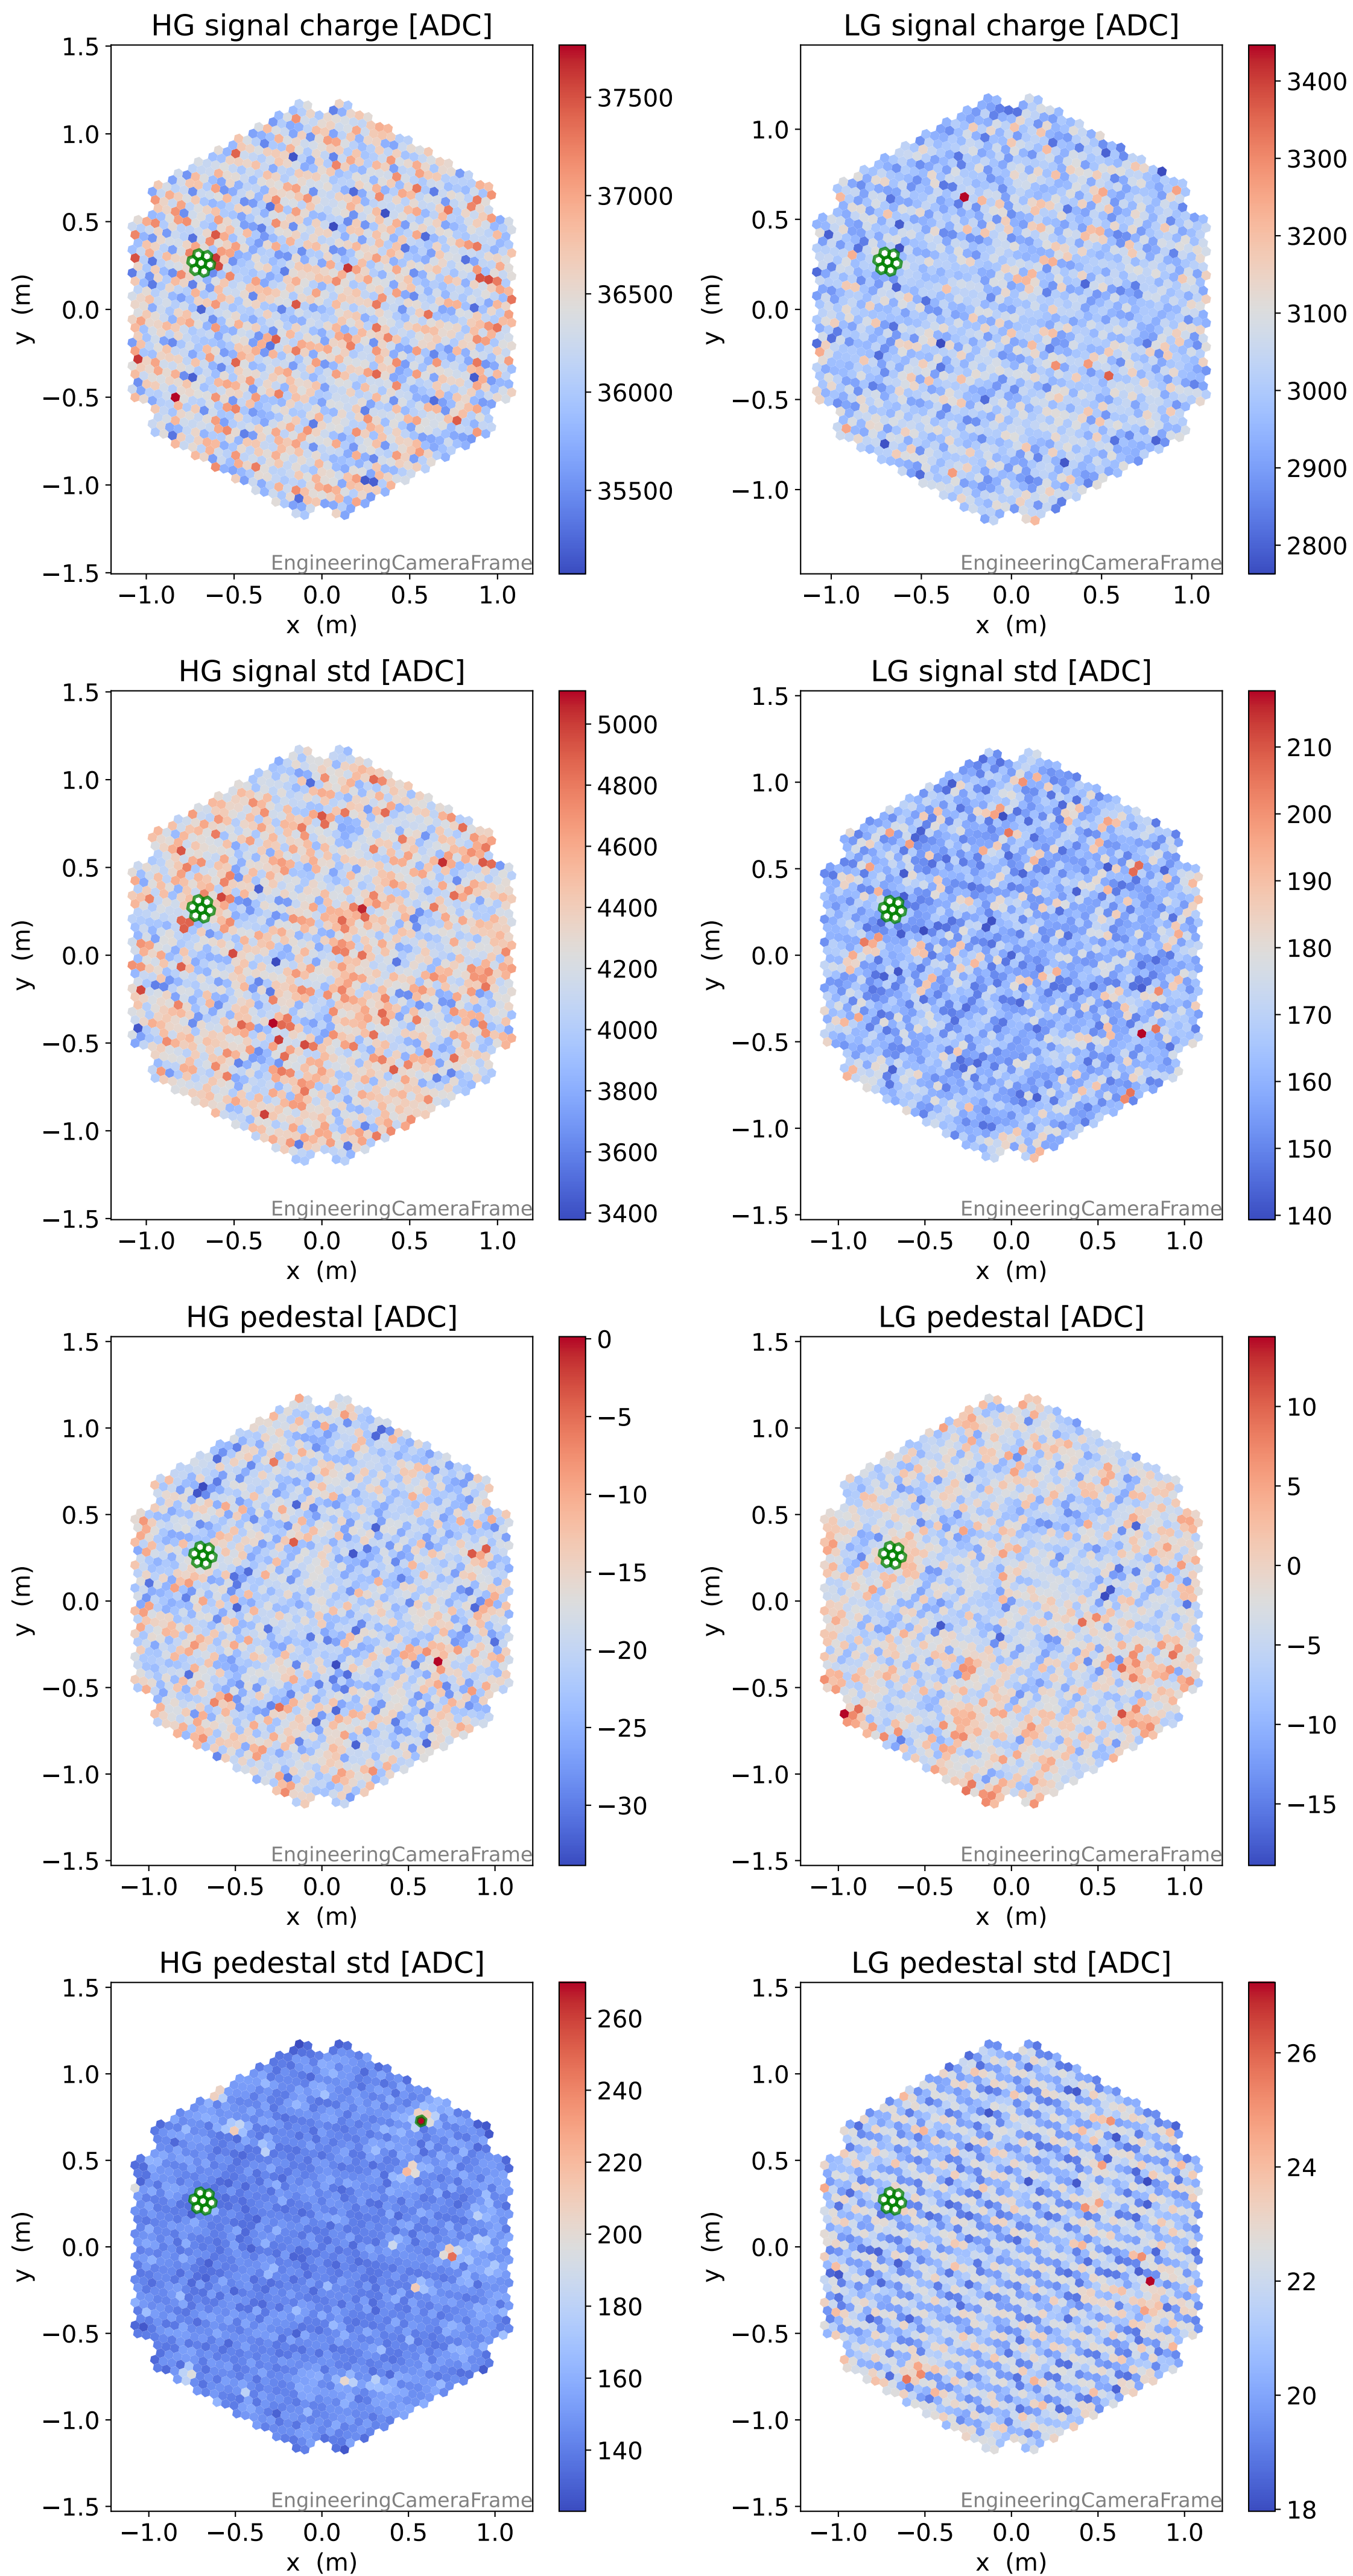

# Run 7546

### pedestal sample of 10000 events