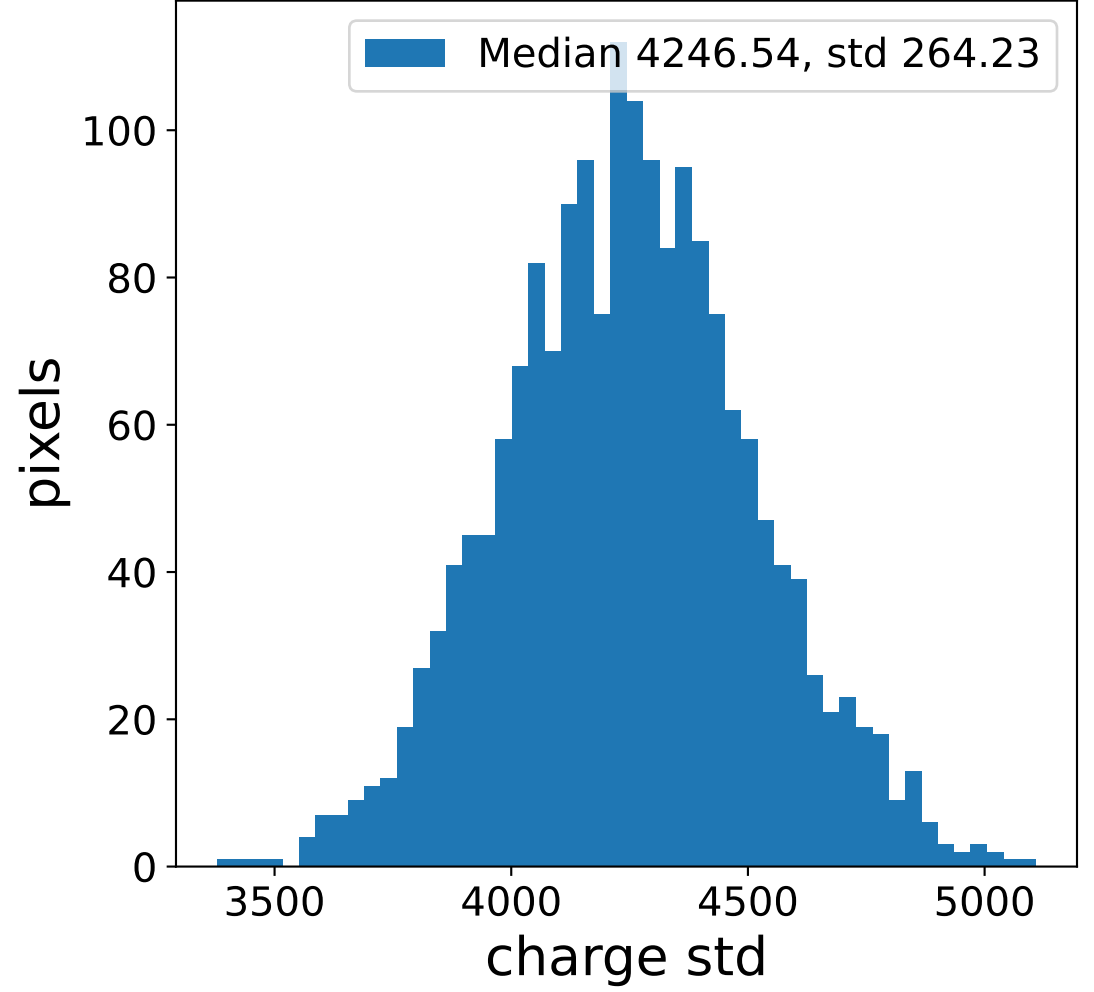

### pedestal sample of 10000 events