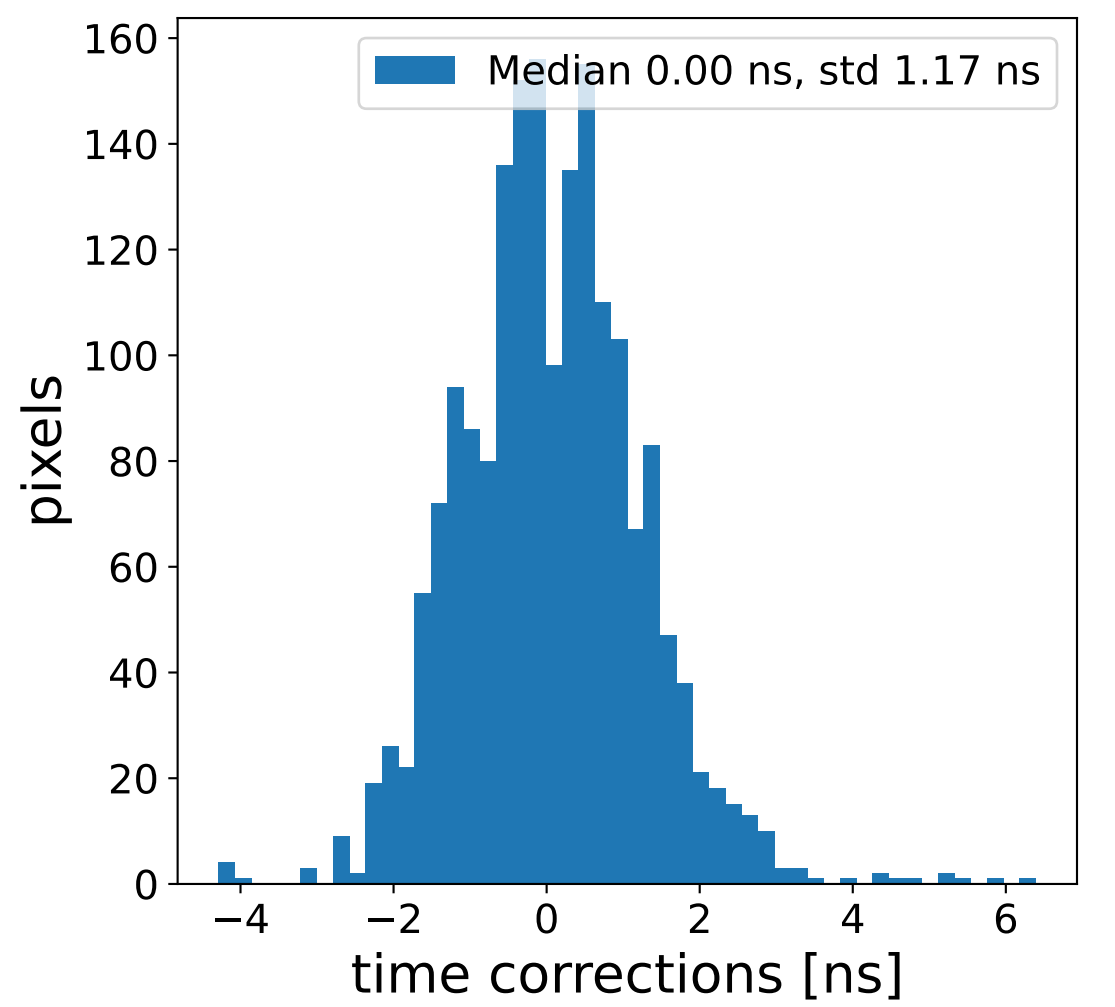

pedestal sample of 10000 events