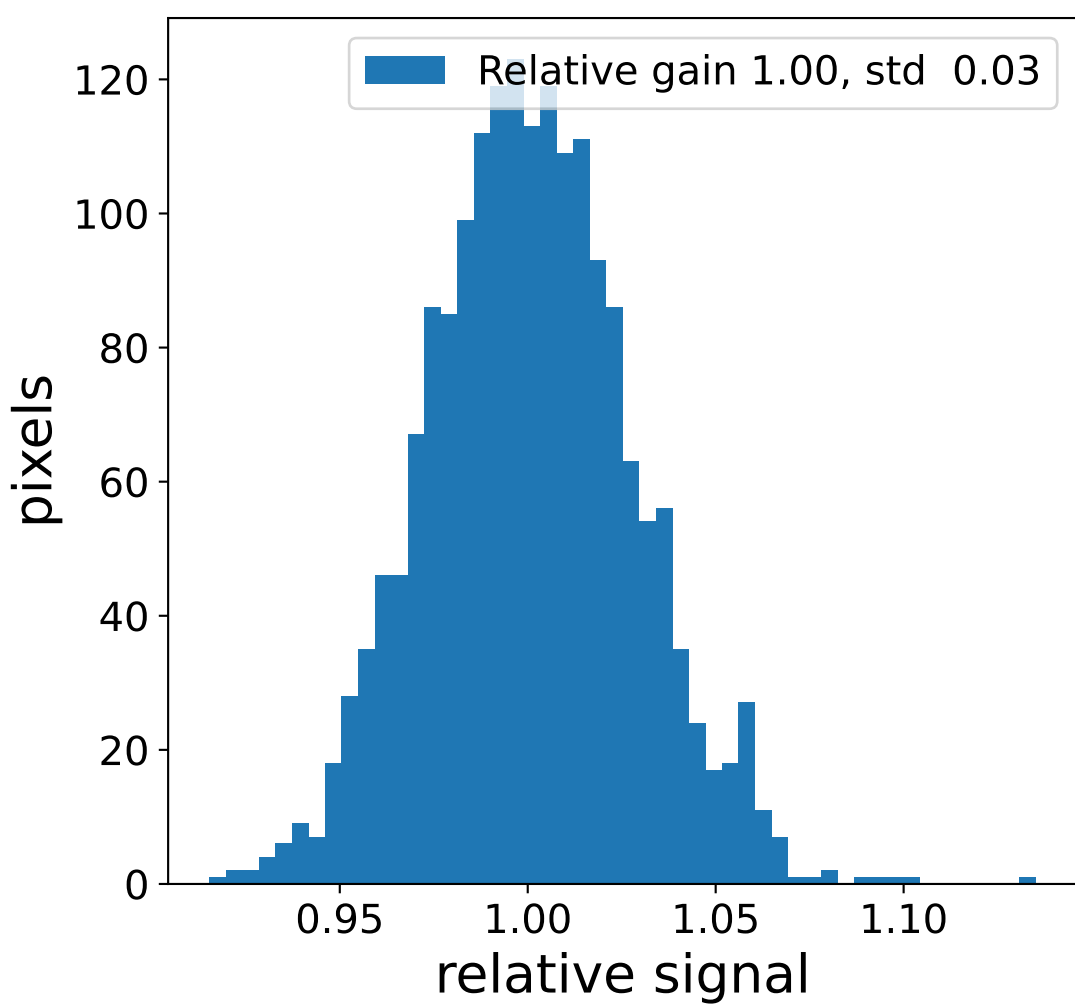

Run 7546

Run 7546

Run 7546 channel: HG

FF sample of 10000 events

pedestal sample of 10000 events

flat-fielded gain [ADC/pe]

Run 7546 channel: LG

FF sample of 10000 events

pedestal sample of 10000 events

flat-fielded gain [ADC/pe]