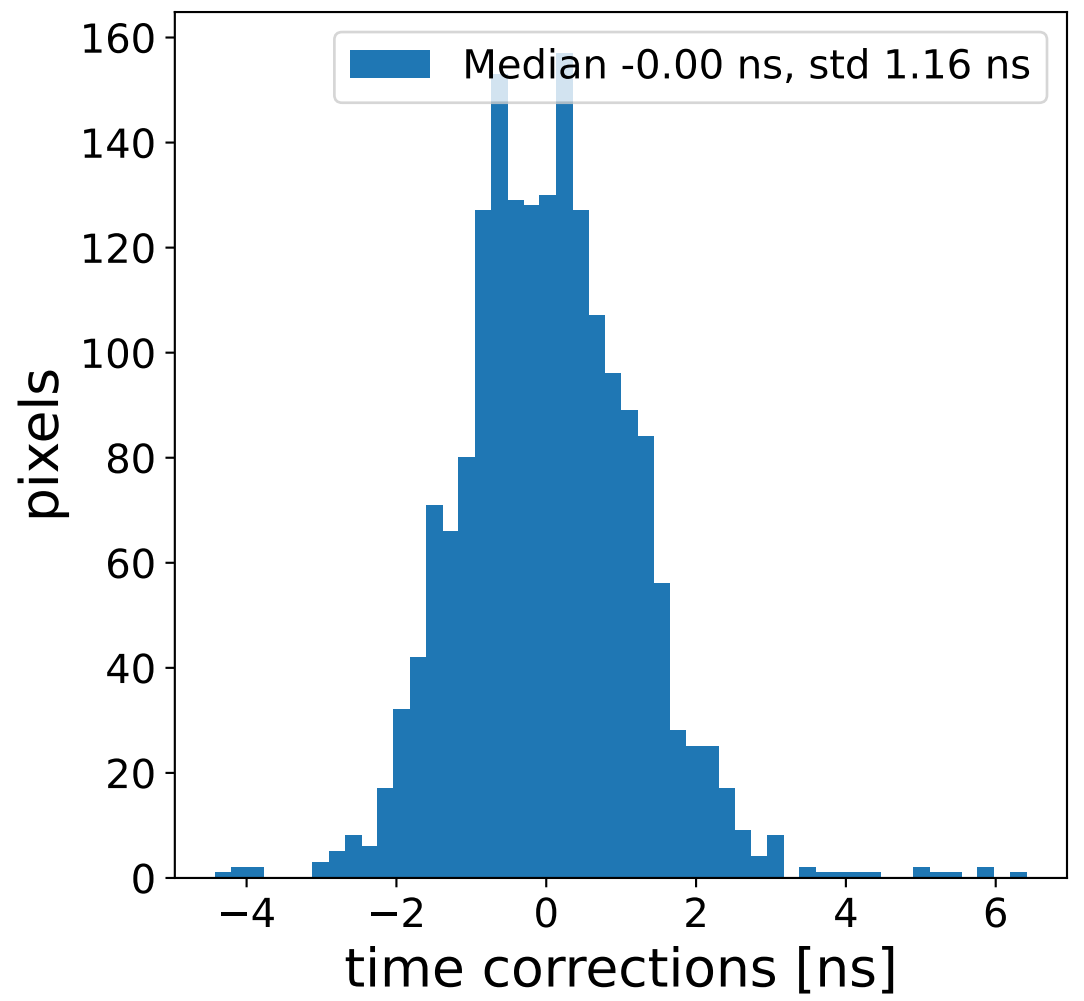

Run 7546

Run 7546

Run 7546 channel: HG

FF sample of 10000 events

pedestal sample of 10000 events

flat-fielded gain [ADC/pe]

Run 7546 channel: LG

FF sample of 10000 events

pedestal sample of 10000 events

flat-fielded gain [ADC/pe]