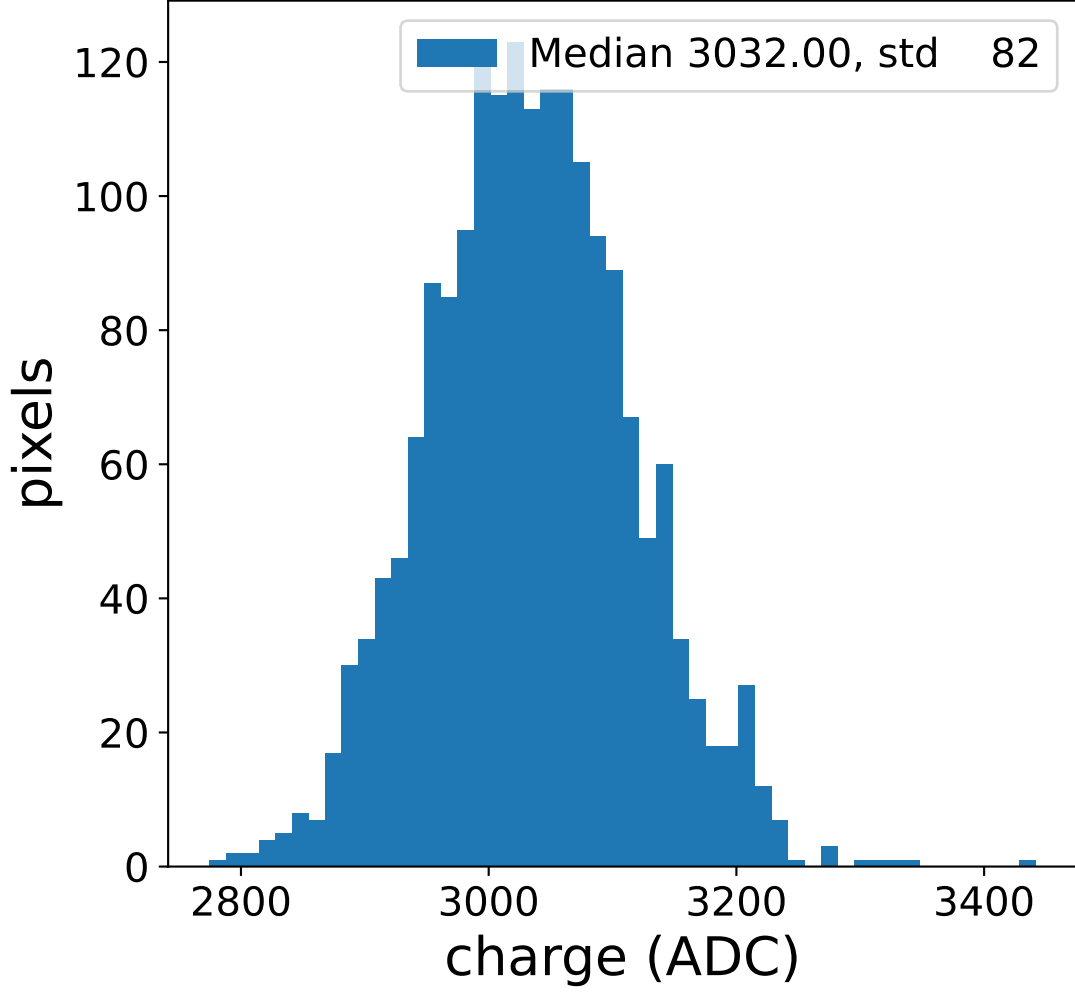

Run 7546

Run 7546

Run 7546 channel: HG

FF sample of 10000 events

pedestal sample of 10000 events

flat-fielded gain [ADC/pe]

Run 7546 channel: LG

FF sample of 10000 events

pedestal sample of 10000 events

flat-fielded gain [ADC/pe]