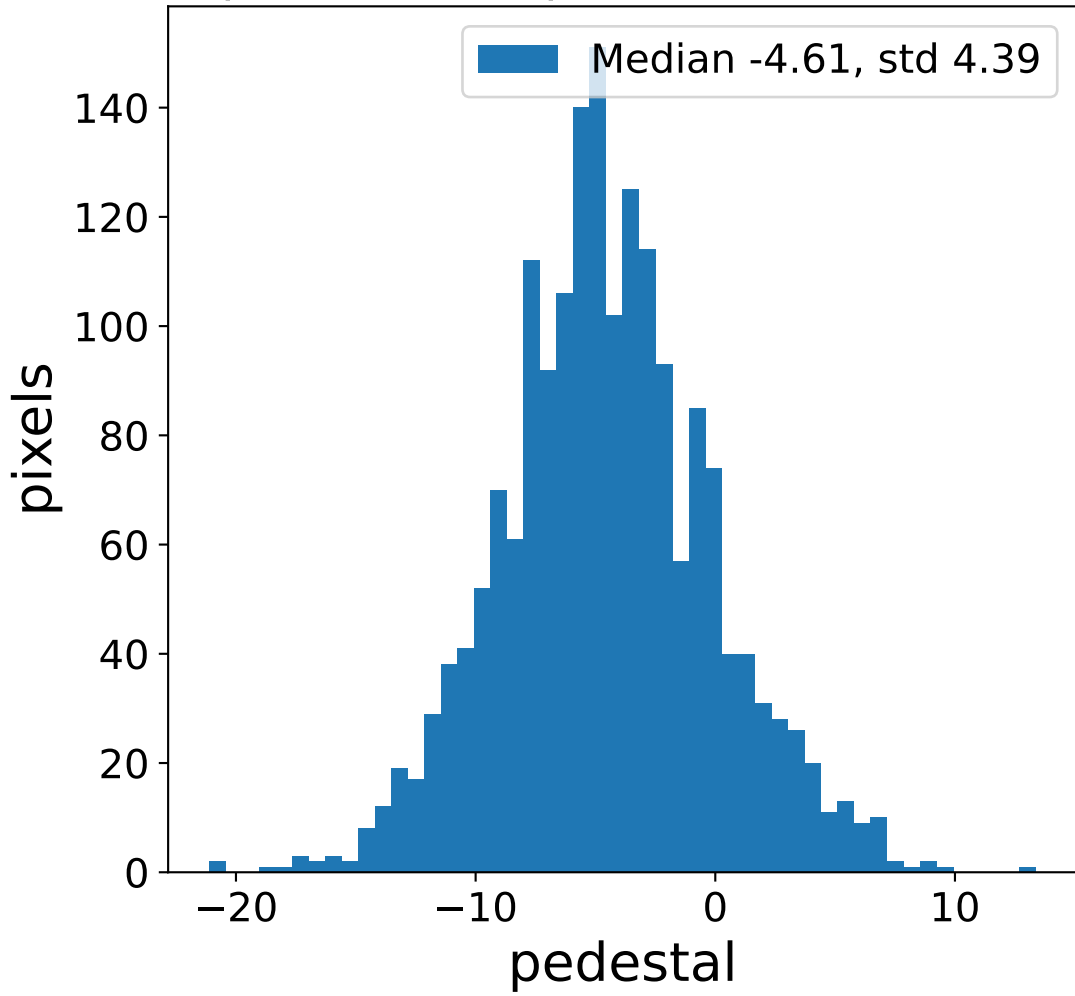

Run 7546

Run 7546

Run 7546 channel: HG

FF sample of 10000 events

pedestal sample of 10000 events

flat-fielded gain [ADC/pe]

Run 7546 channel: LG

FF sample of 10000 events

pedestal sample of 10000 events

flat-fielded gain [ADC/pe]