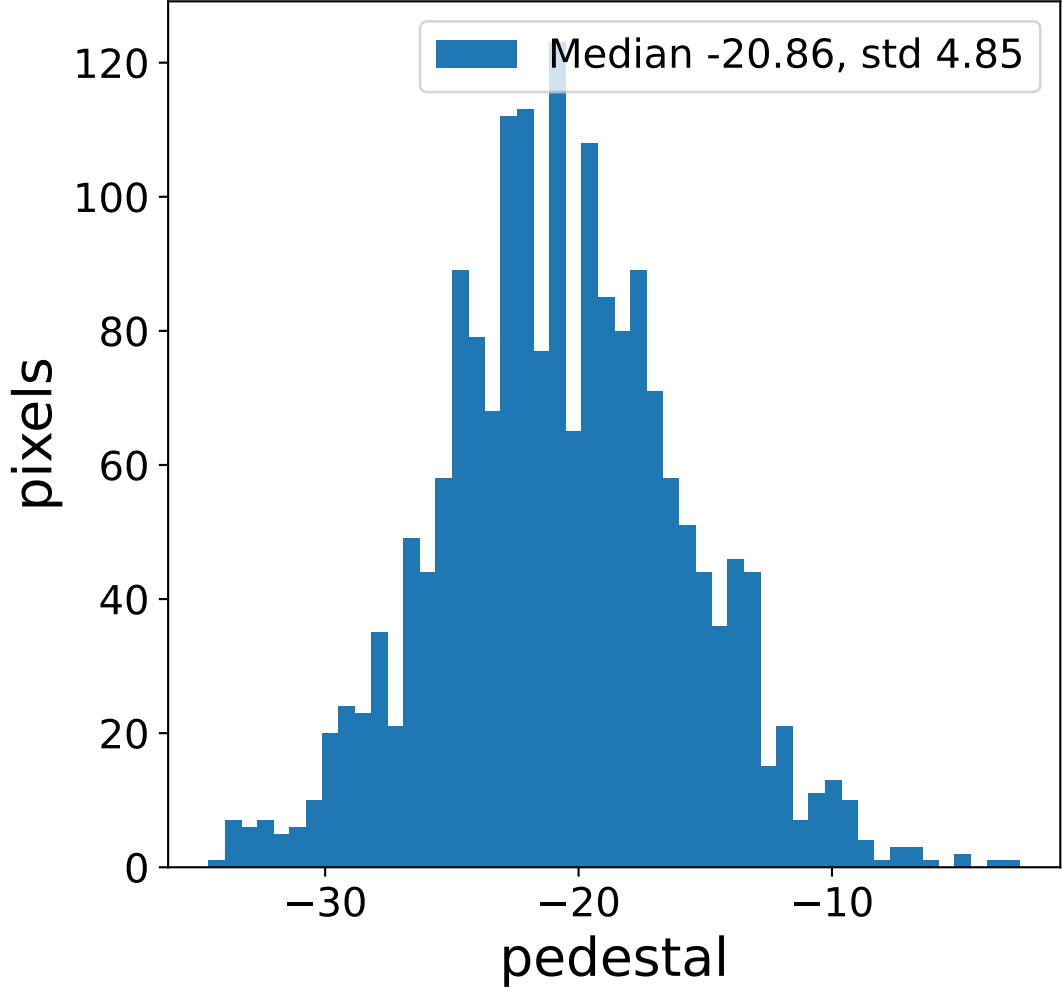

Run 7546

Run 7546

Run 7546 channel: HG

FF sample of 10000 events

pedestal sample of 10000 events

flat-fielded gain [ADC/pe]

Run 7546 channel: LG

FF sample of 10000 events

pedestal sample of 10000 events

flat-fielded gain [ADC/pe]