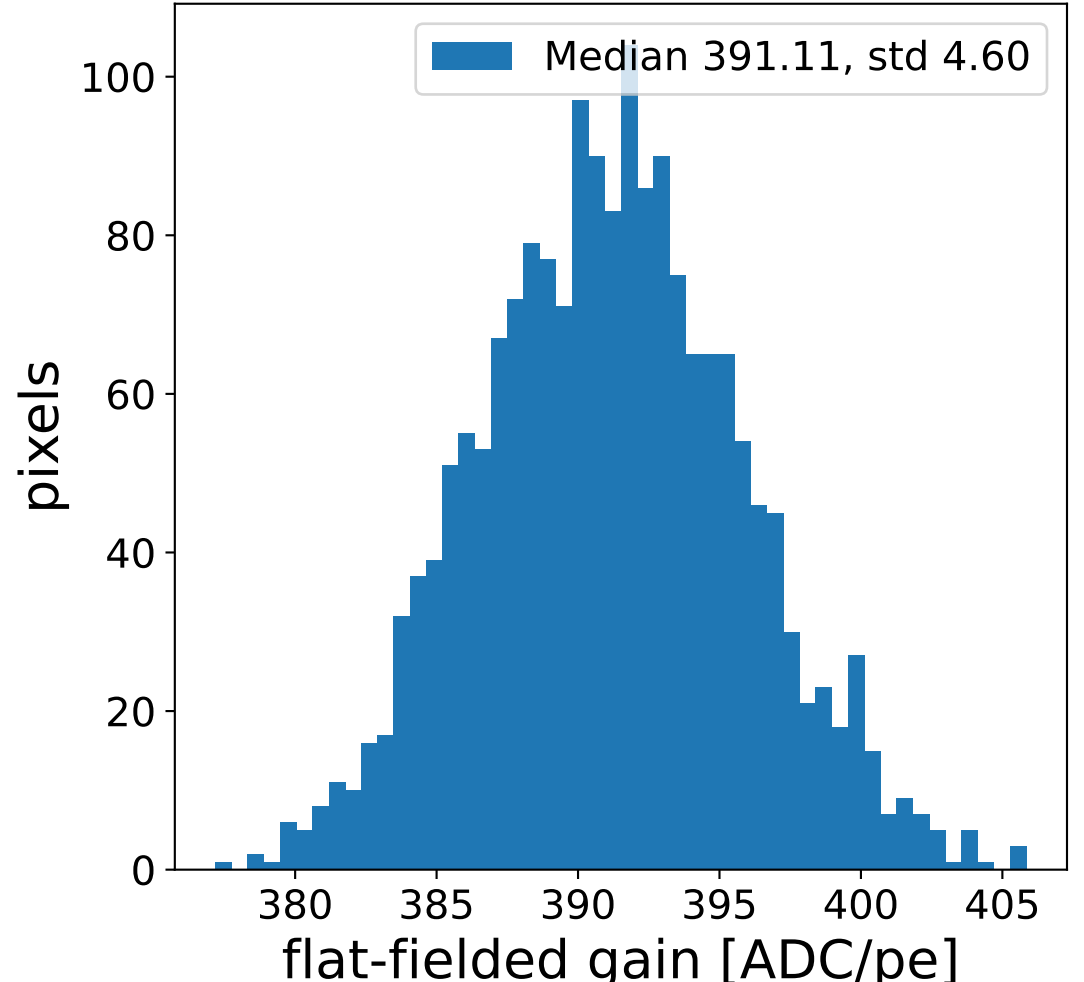

Run 7546

Run 7546

Run 7546 channel: HG

FF sample of 10000 events

pedestal sample of 10000 events

flat-fielded gain [ADC/pe]

Run 7546 channel: LG

FF sample of 10000 events

pedestal sample of 10000 events

flat-fielded gain [ADC/pe]