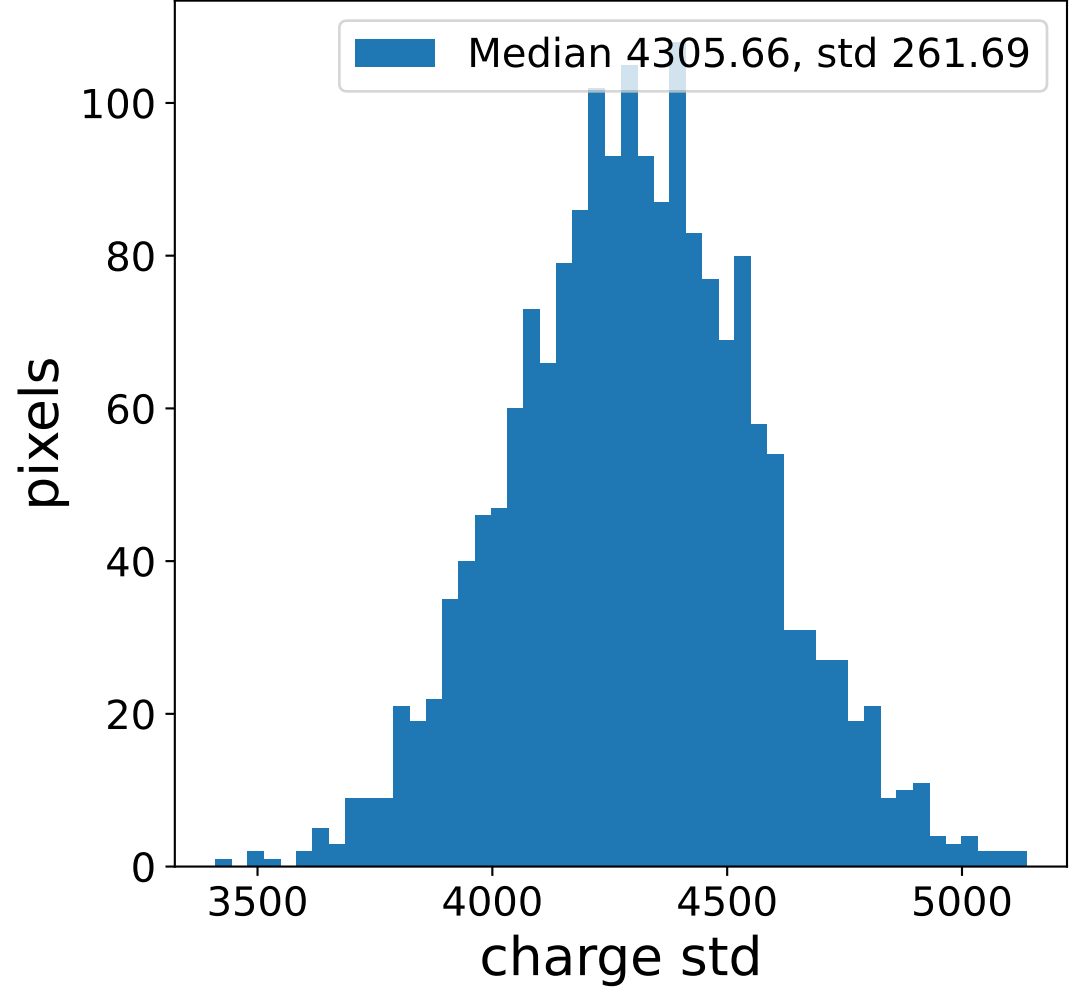

Run 7546

Run 7546

Run 7546 channel: HG

FF sample of 10000 events

pedestal sample of 10000 events

flat-fielded gain [ADC/pe]

Run 7546 channel: LG

FF sample of 10000 events

pedestal sample of 10000 events

flat-fielded gain [ADC/pe]