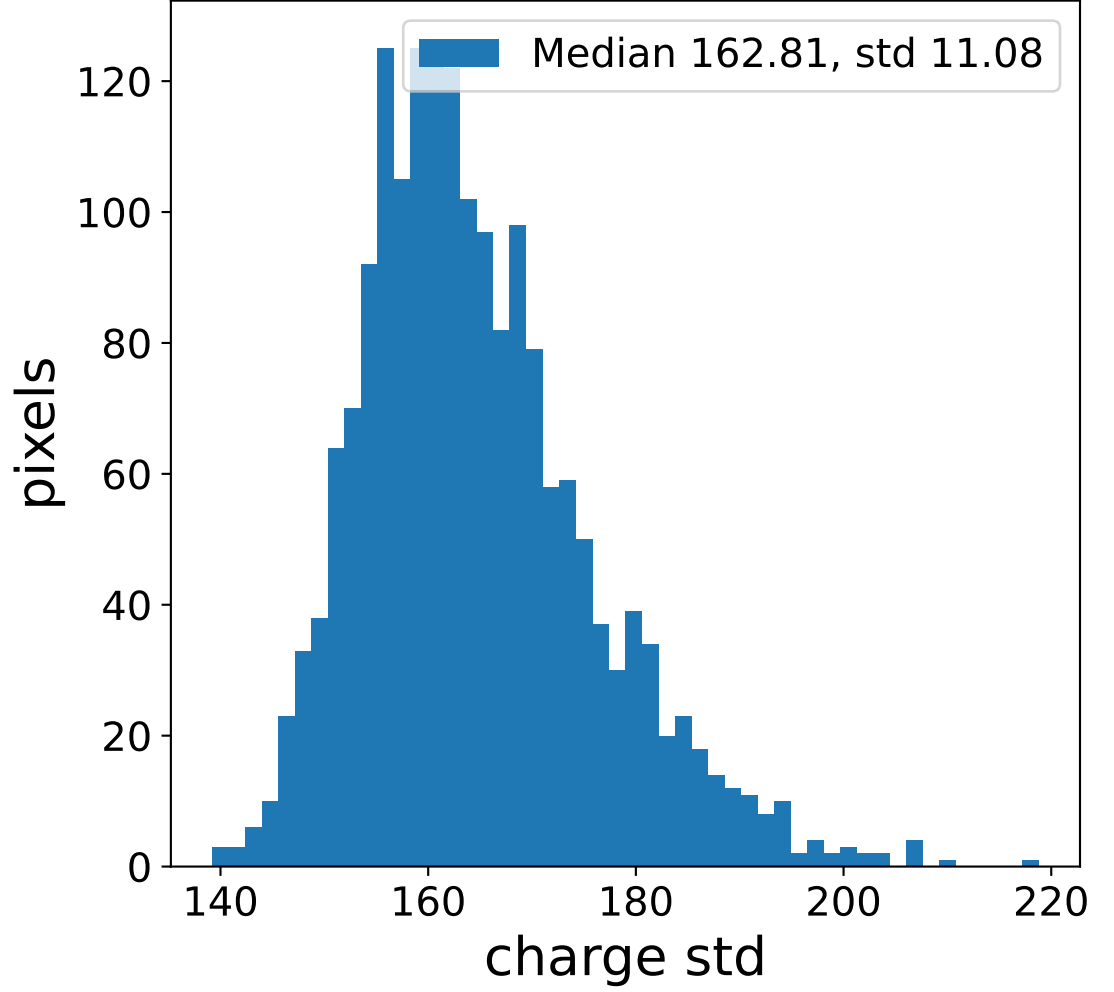

Run 7546

Run 7546

Run 7546 channel: HG

FF sample of 10000 events

pedestal sample of 10000 events

flat-fielded gain [ADC/pe]

Run 7546 channel: LG

FF sample of 10000 events

pedestal sample of 10000 events

flat-fielded gain [ADC/pe]