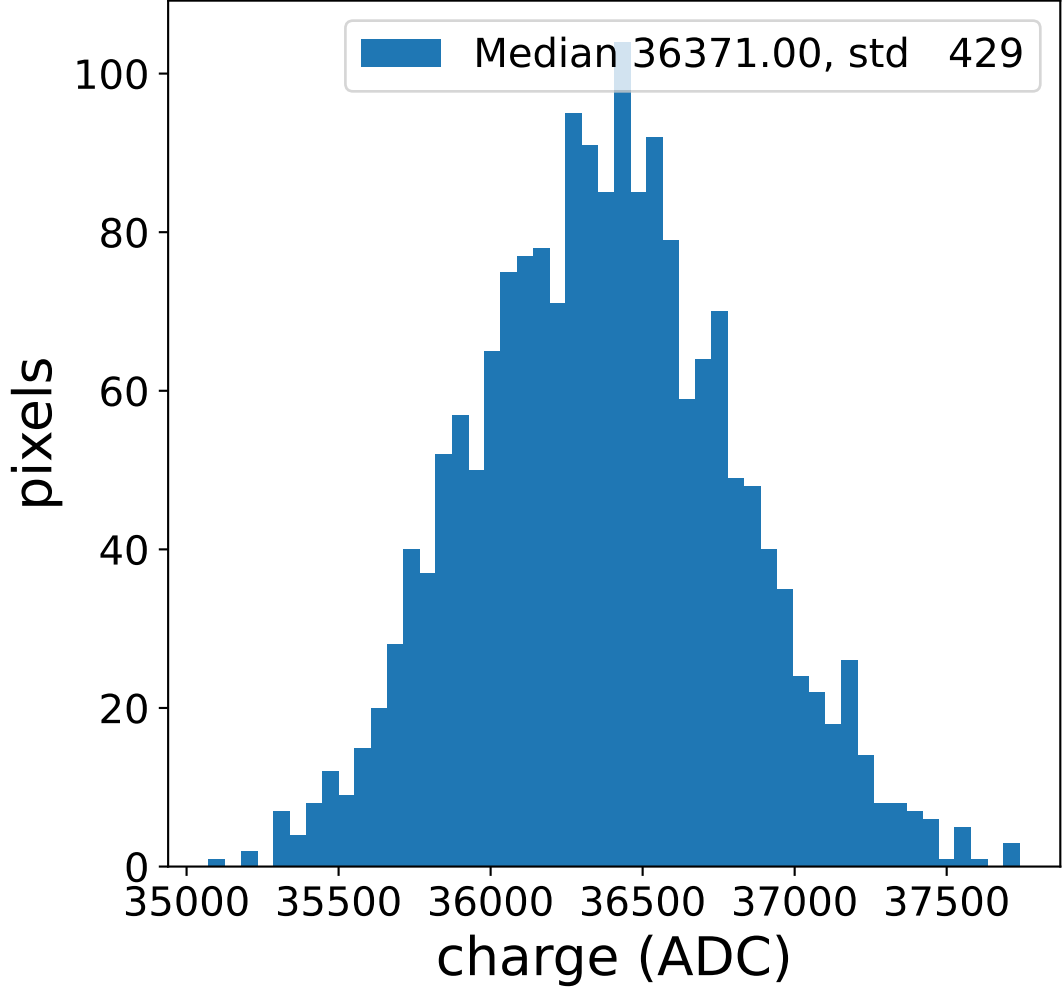

Run 7546

Run 7546

Run 7546 channel: HG

FF sample of 10000 events

pedestal sample of 10000 events

flat-fielded gain [ADC/pe]

Run 7546 channel: LG

FF sample of 10000 events

pedestal sample of 10000 events

flat-fielded gain [ADC/pe]