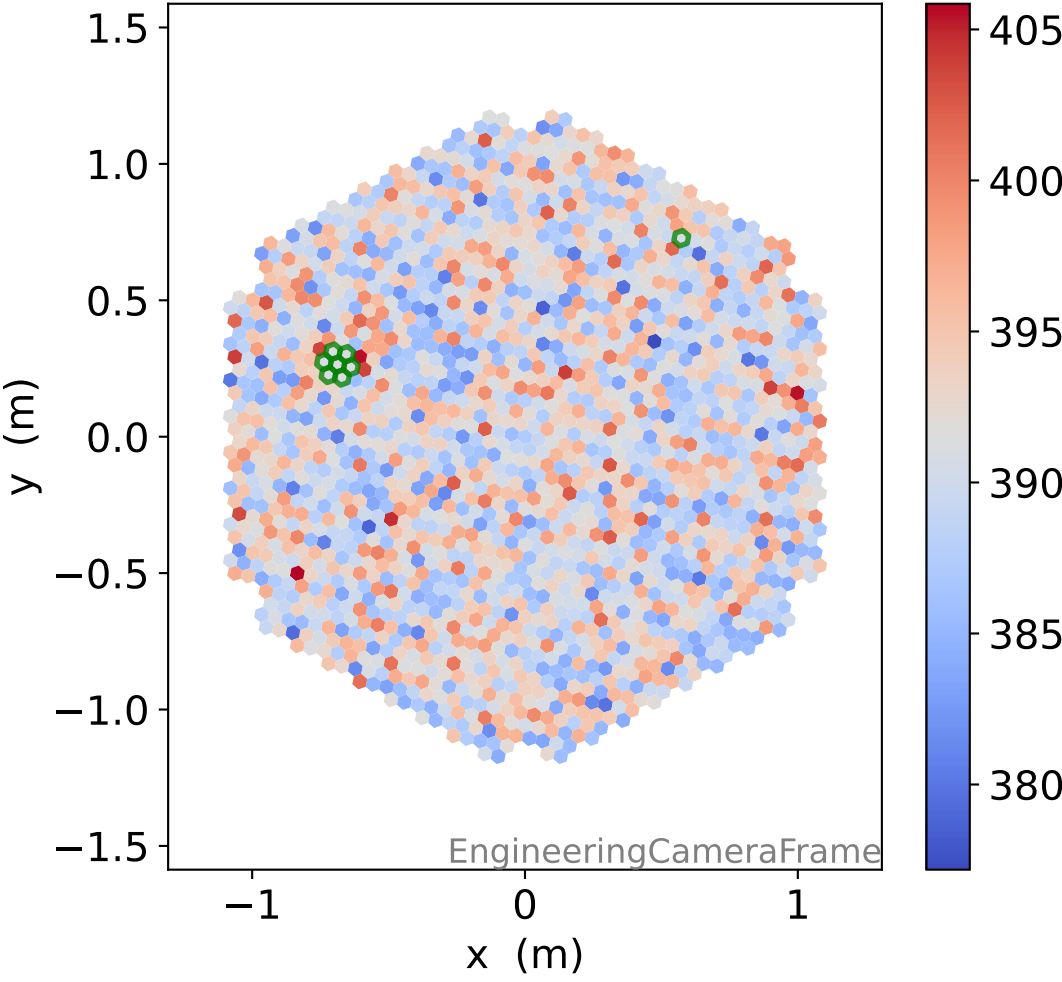

Run 7546

Run 7546

Run 7546 channel: HG

FF sample of 10000 events

pedestal sample of 10000 events

flat-fielded gain [ADC/pe]

Run 7546 channel: LG

FF sample of 10000 events

pedestal sample of 10000 events

flat-fielded gain [ADC/pe]