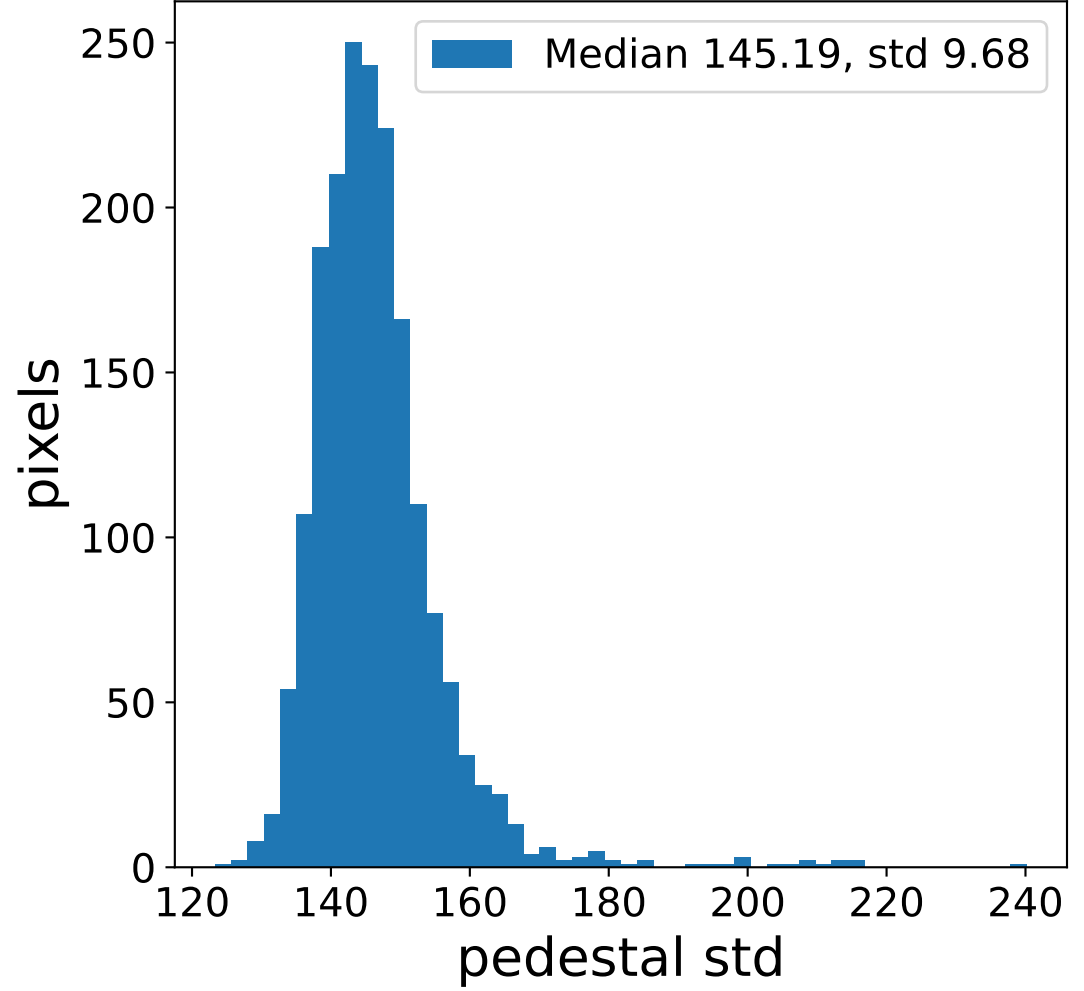

Run 7546

Run 7546

Run 7546 channel: HG

FF sample of 10000 events

pedestal sample of 10000 events

flat-fielded gain [ADC/pe]

Run 7546 channel: LG

FF sample of 10000 events

pedestal sample of 10000 events

flat-fielded gain [ADC/pe]