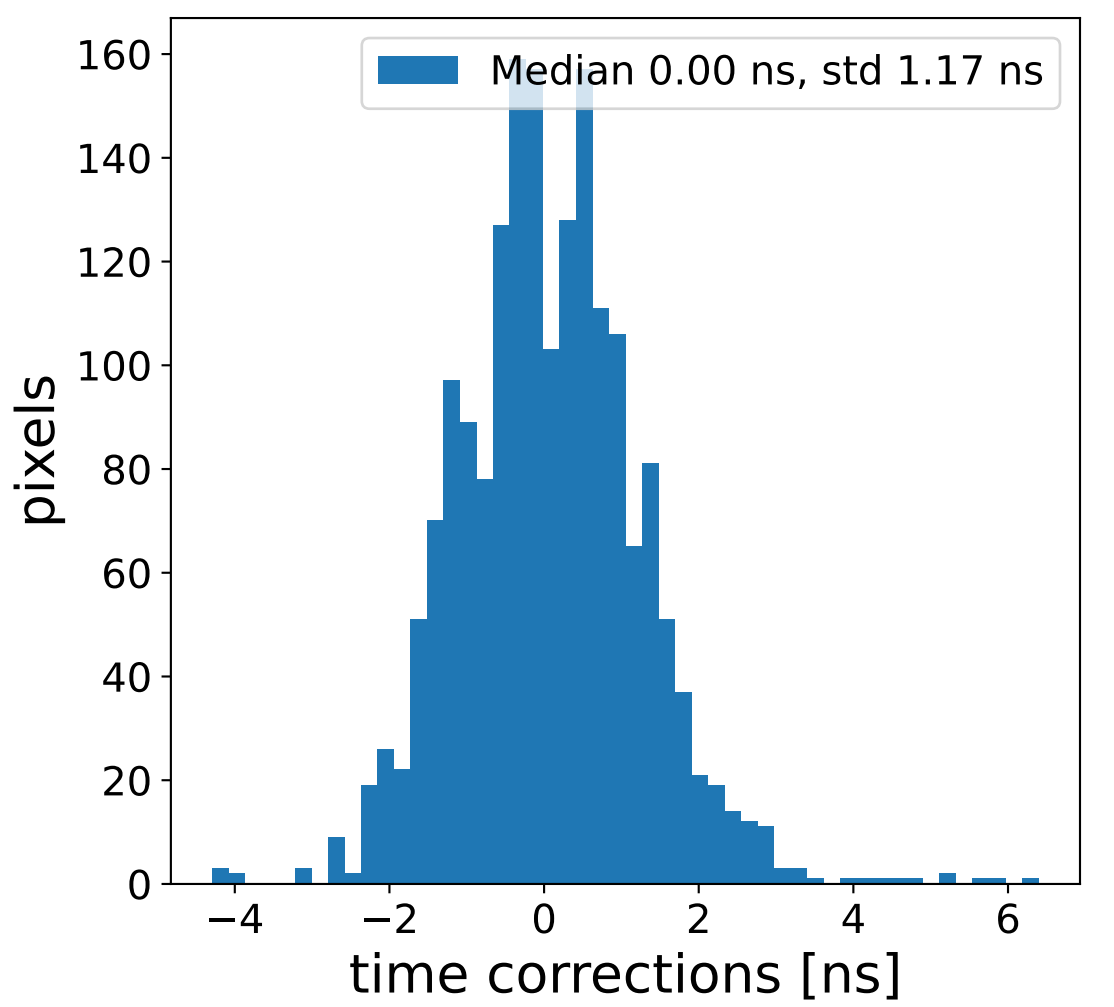

Run 7546

Run 7546

Run 7546 channel: HG

FF sample of 10000 events

pedestal sample of 10000 events

flat-fielded gain [ADC/pe]

Run 7546 channel: LG

FF sample of 10000 events

pedestal sample of 10000 events

flat-fielded gain [ADC/pe]