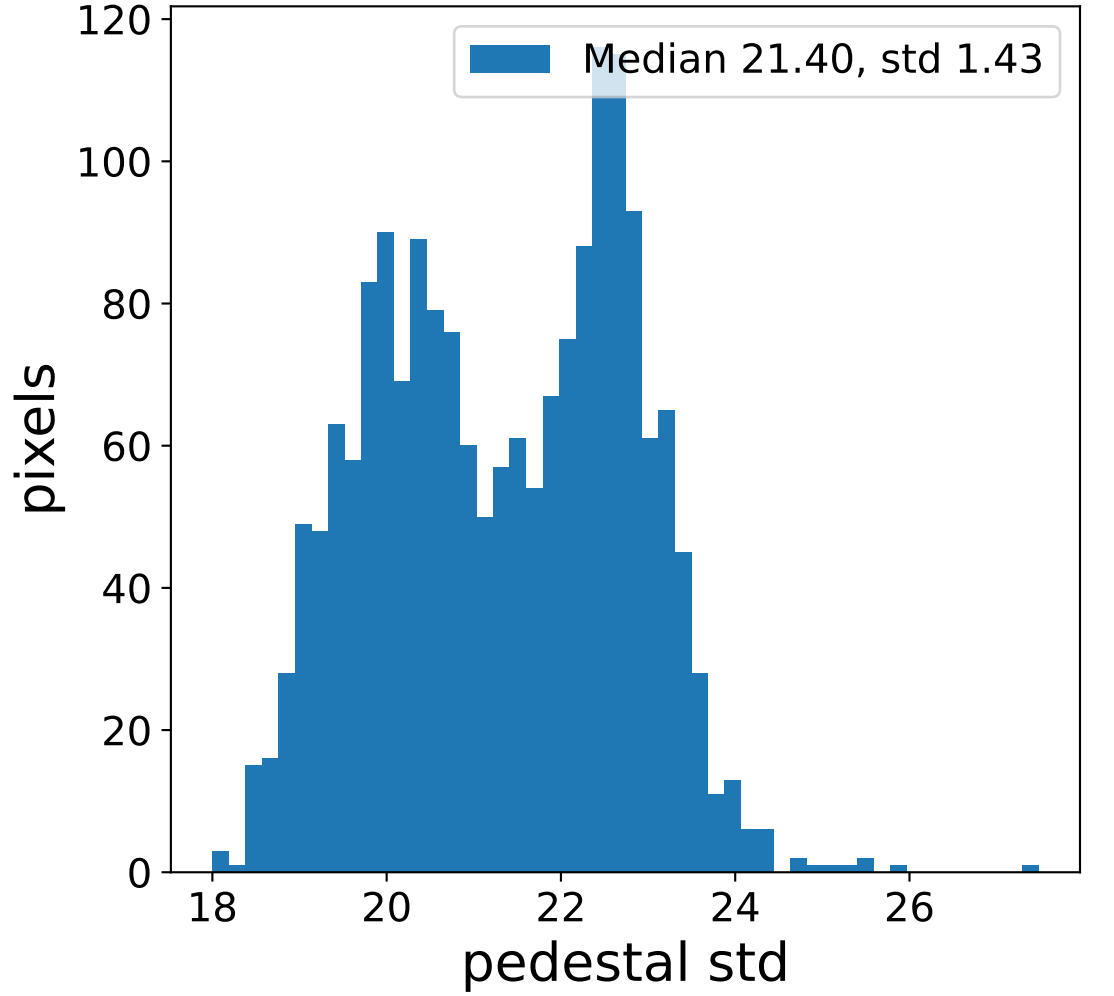

Run 7546

Run 7546

Run 7546 channel: HG

FF sample of 10000 events

pedestal sample of 10000 events

flat-fielded gain [ADC/pe]

Run 7546 channel: LG

FF sample of 10000 events

pedestal sample of 10000 events

flat-fielded gain [ADC/pe]