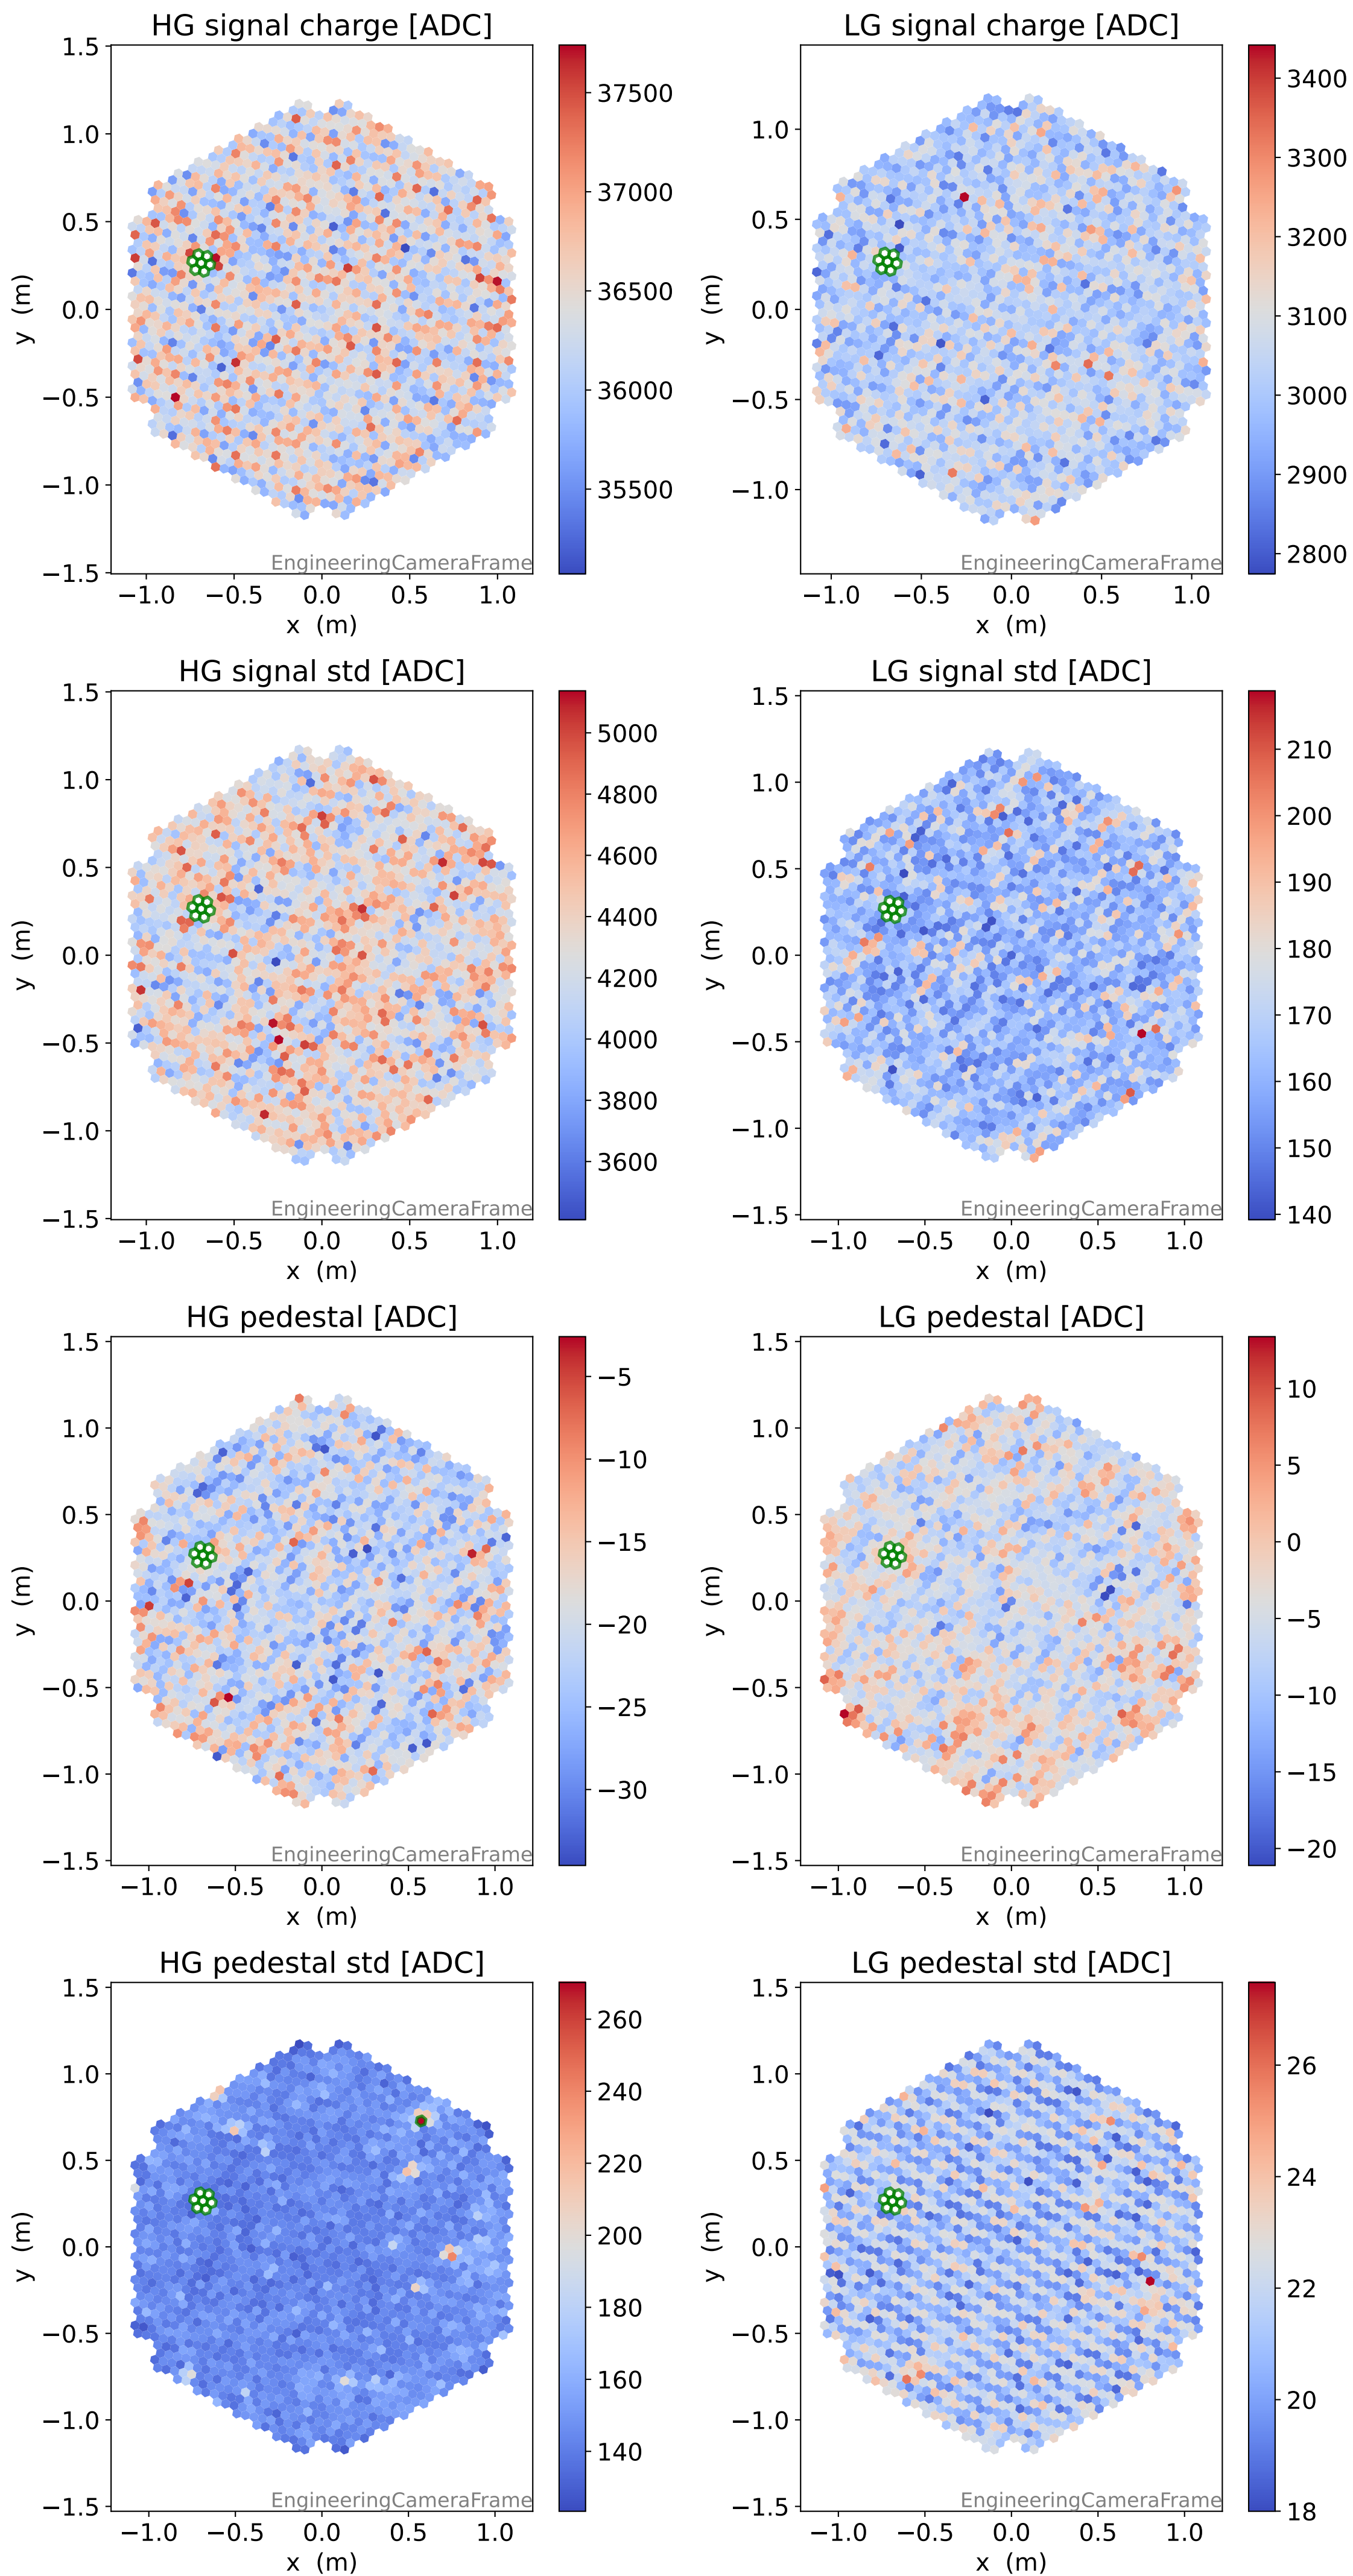

Run 7546

Run 7546

Run 7546 channel: HG

FF sample of 10000 events

pedestal sample of 10000 events

flat-fielded gain [ADC/pe]

Run 7546 channel: LG

FF sample of 10000 events

pedestal sample of 10000 events

flat-fielded gain [ADC/pe]