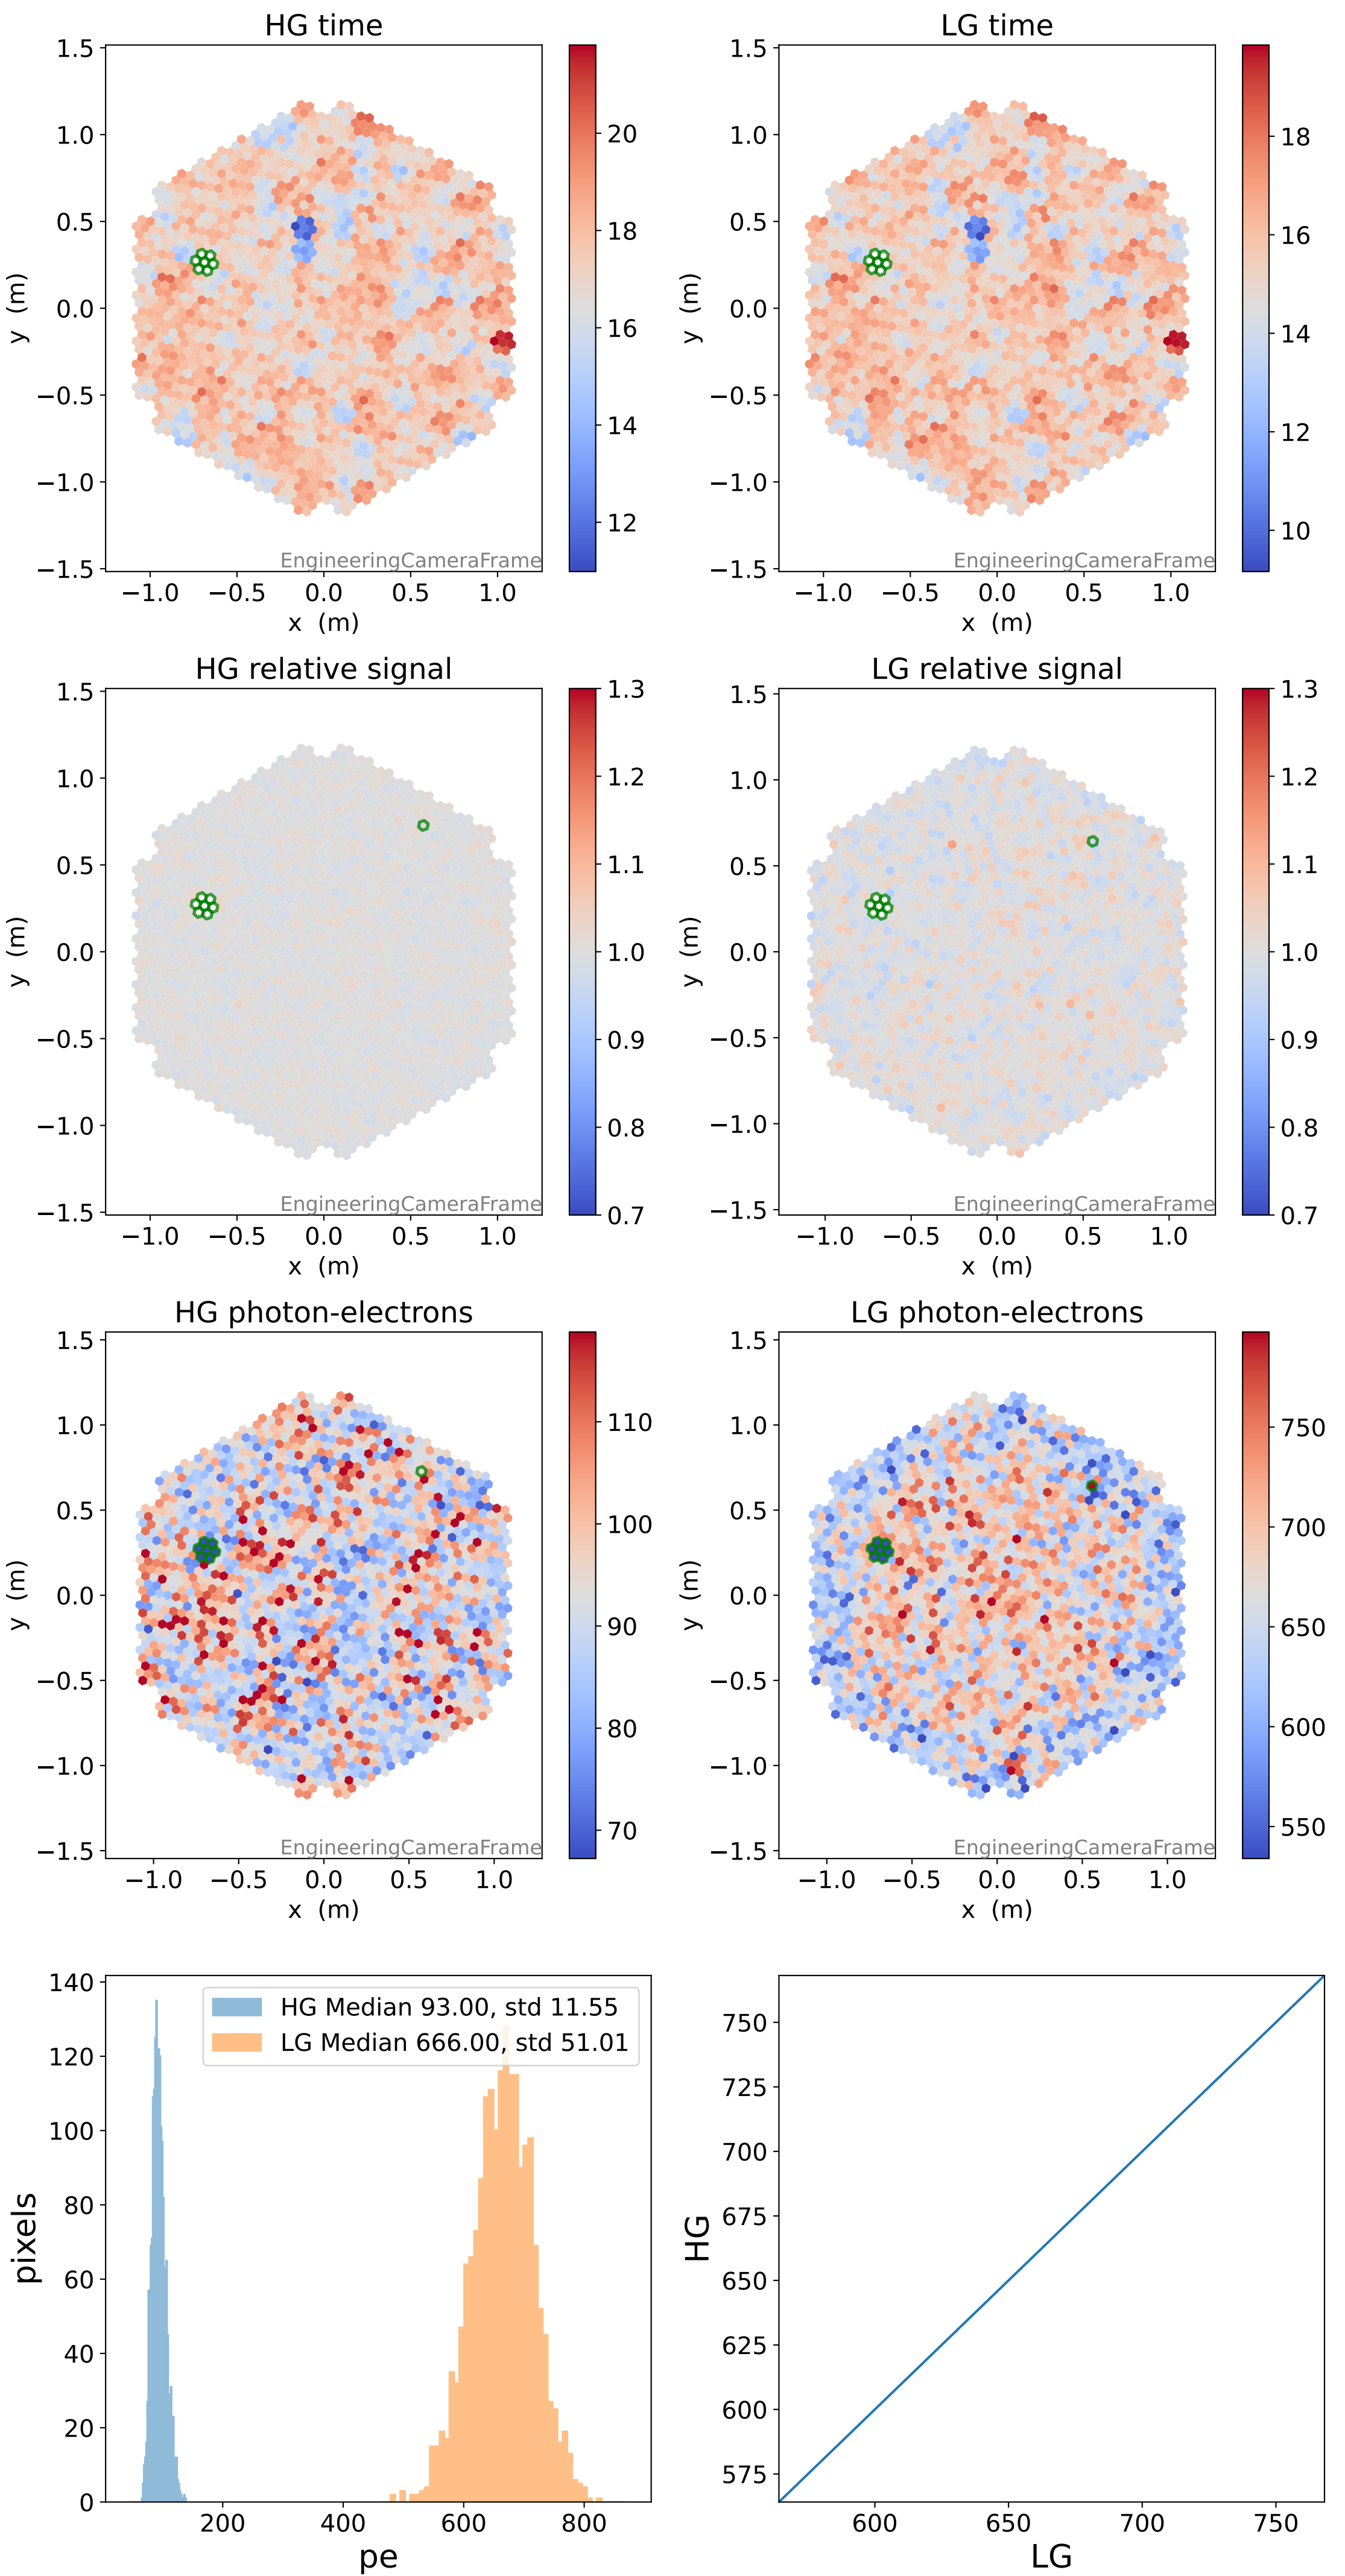

Run 7546

Run 7546

Run 7546 channel: HG

FF sample of 10000 events

pedestal sample of 10000 events

flat-fielded gain [ADC/pe]

Run 7546 channel: LG

FF sample of 10000 events

pedestal sample of 10000 events

flat-fielded gain [ADC/pe]