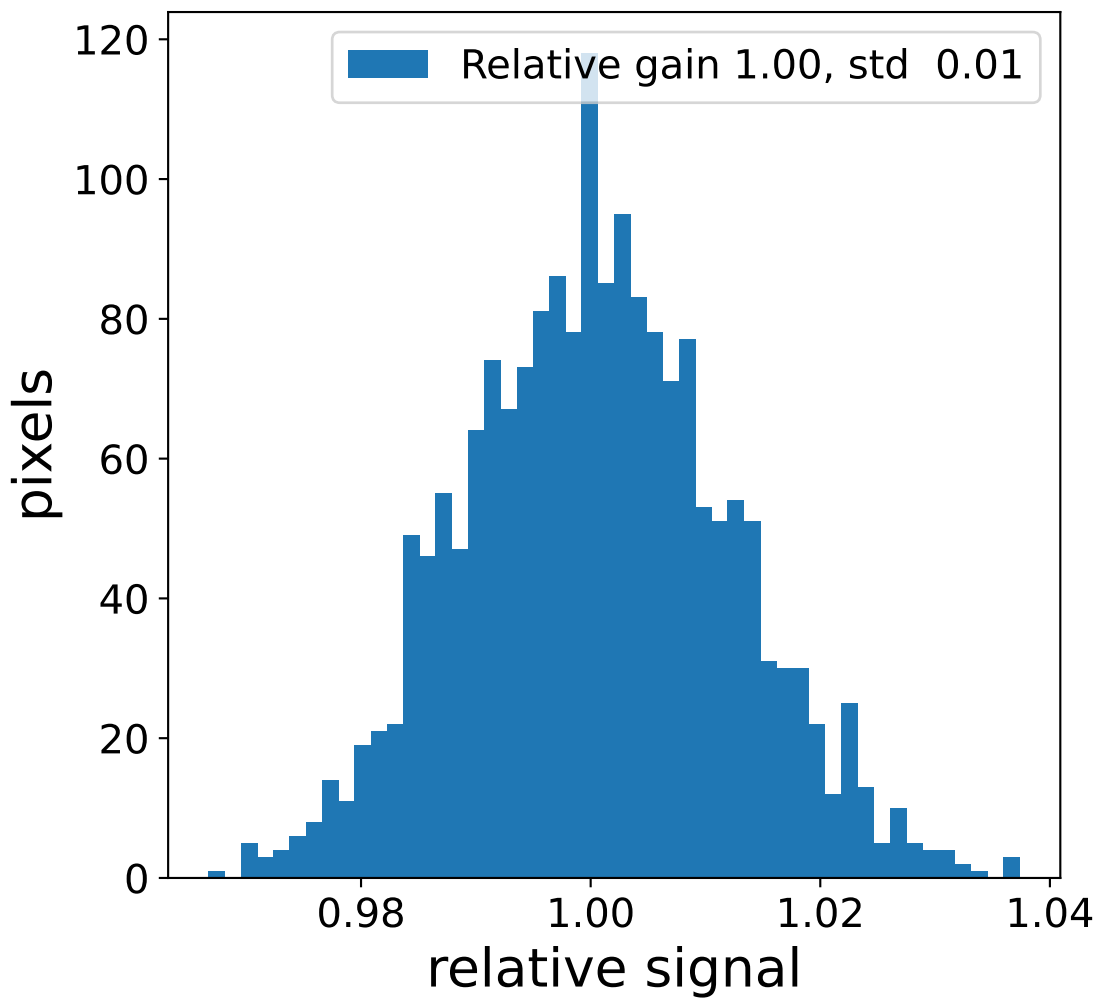

Run 7546

Run 7546

Run 7546 channel: HG

FF sample of 10000 events

pedestal sample of 10000 events

flat-fielded gain [ADC/pe]

Run 7546 channel: LG

FF sample of 10000 events

pedestal sample of 10000 events

flat-fielded gain [ADC/pe]