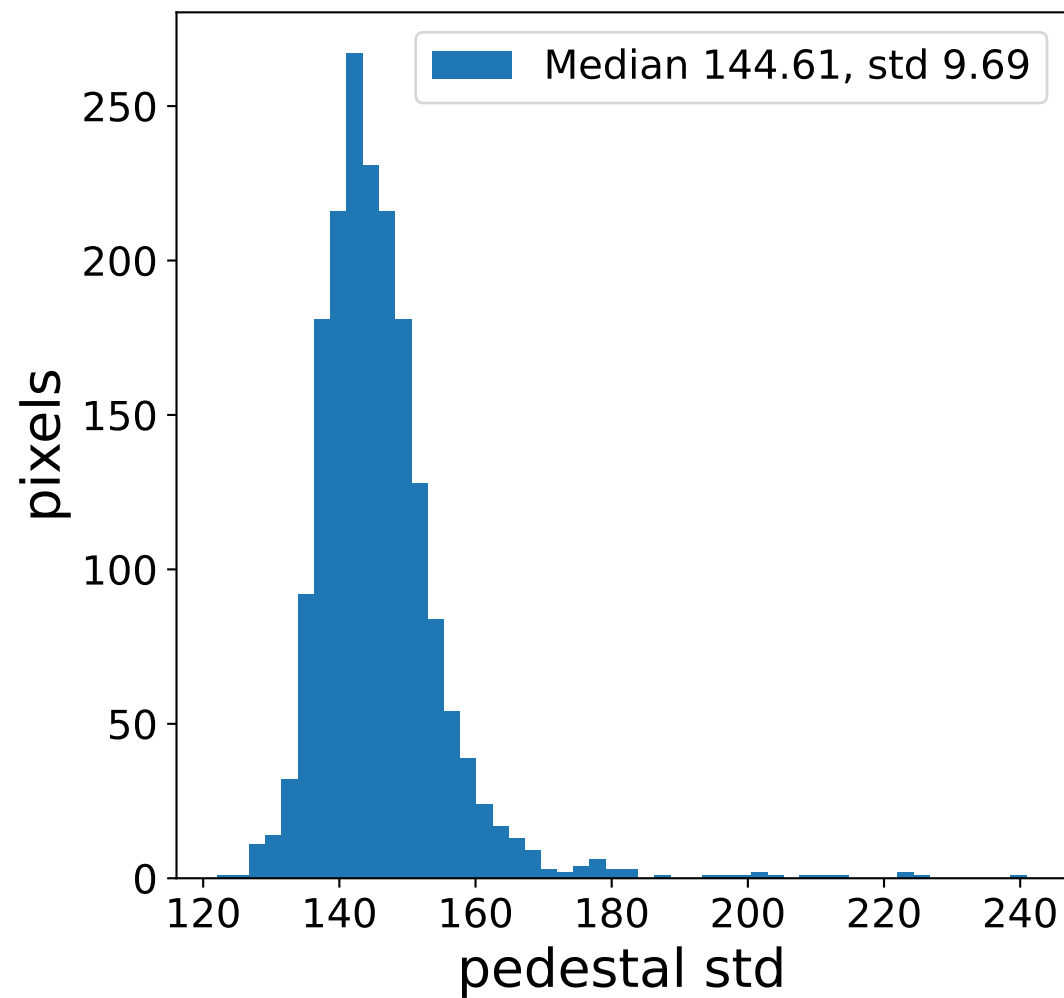

Run 7545

Run 7545

Run 7545 channel: HG

FF sample of 10000 events

pedestal sample of 10000 events

flat-fielded gain [ADC/pe]

Run 7545 channel: LG

FF sample of 10000 events

pedestal sample of 10000 events

flat-fielded gain [ADC/pe]