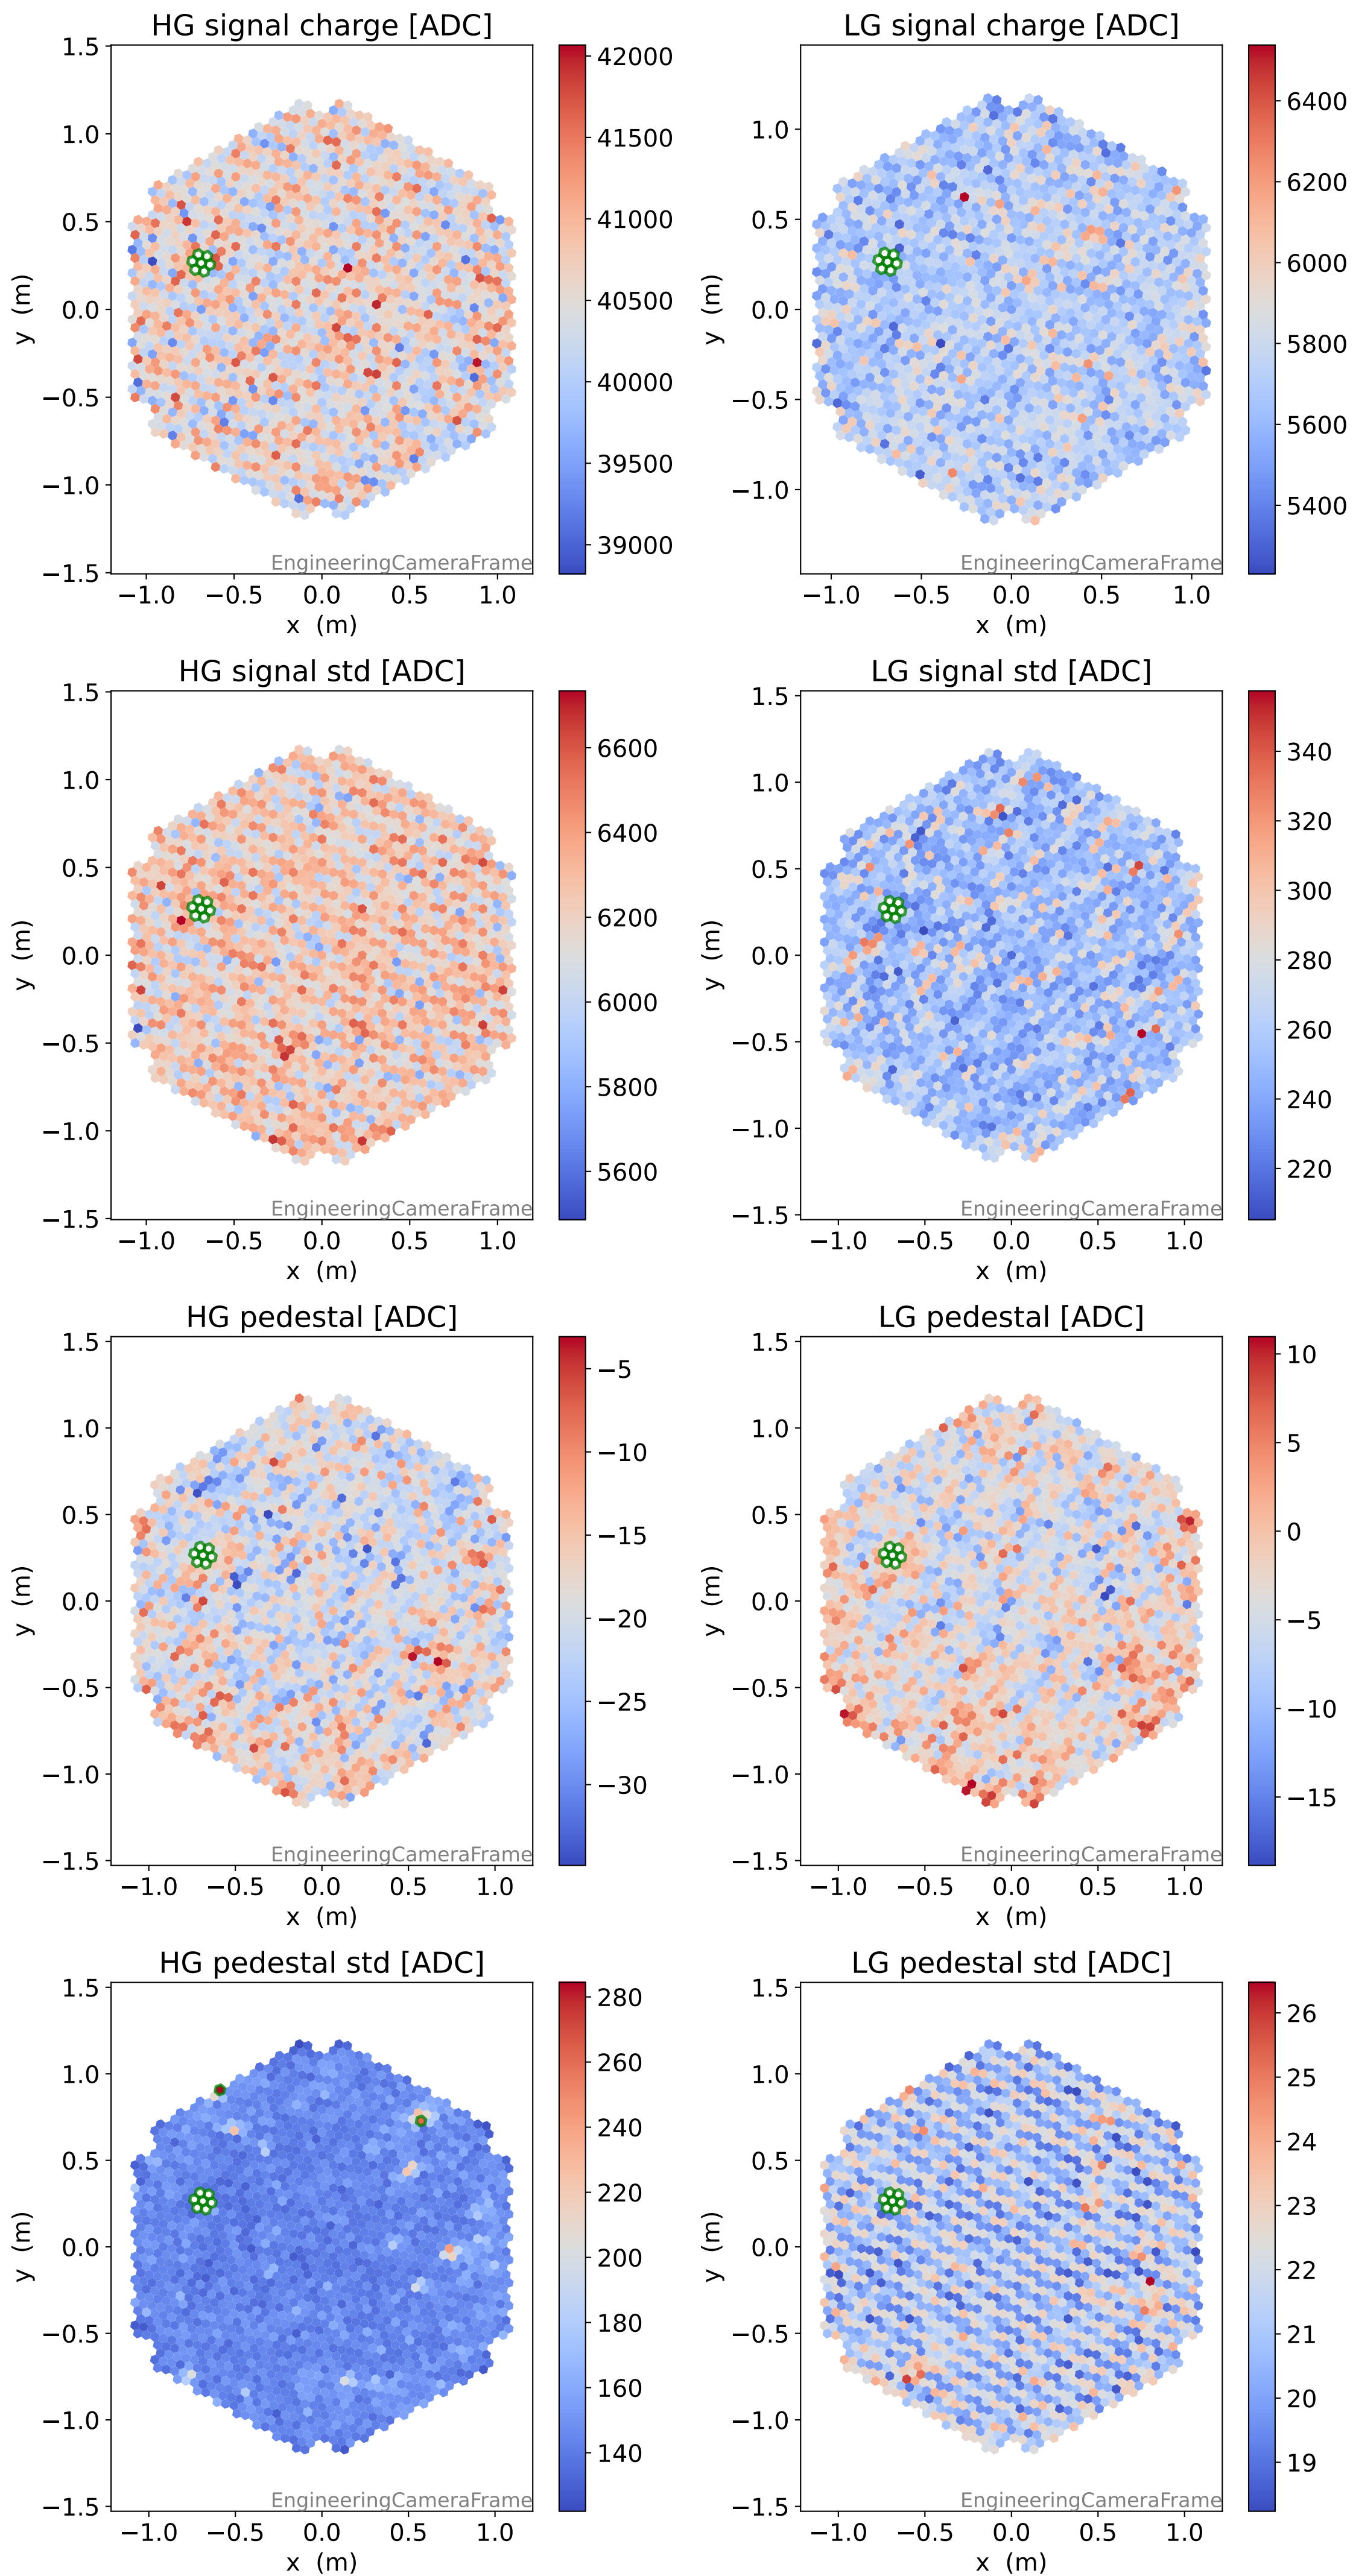

Run 7545

Run 7545

Run 7545 channel: HG

FF sample of 10000 events

pedestal sample of 10000 events

flat-fielded gain [ADC/pe]

Run 7545 channel: LG

FF sample of 10000 events

pedestal sample of 10000 events

flat-fielded gain [ADC/pe]