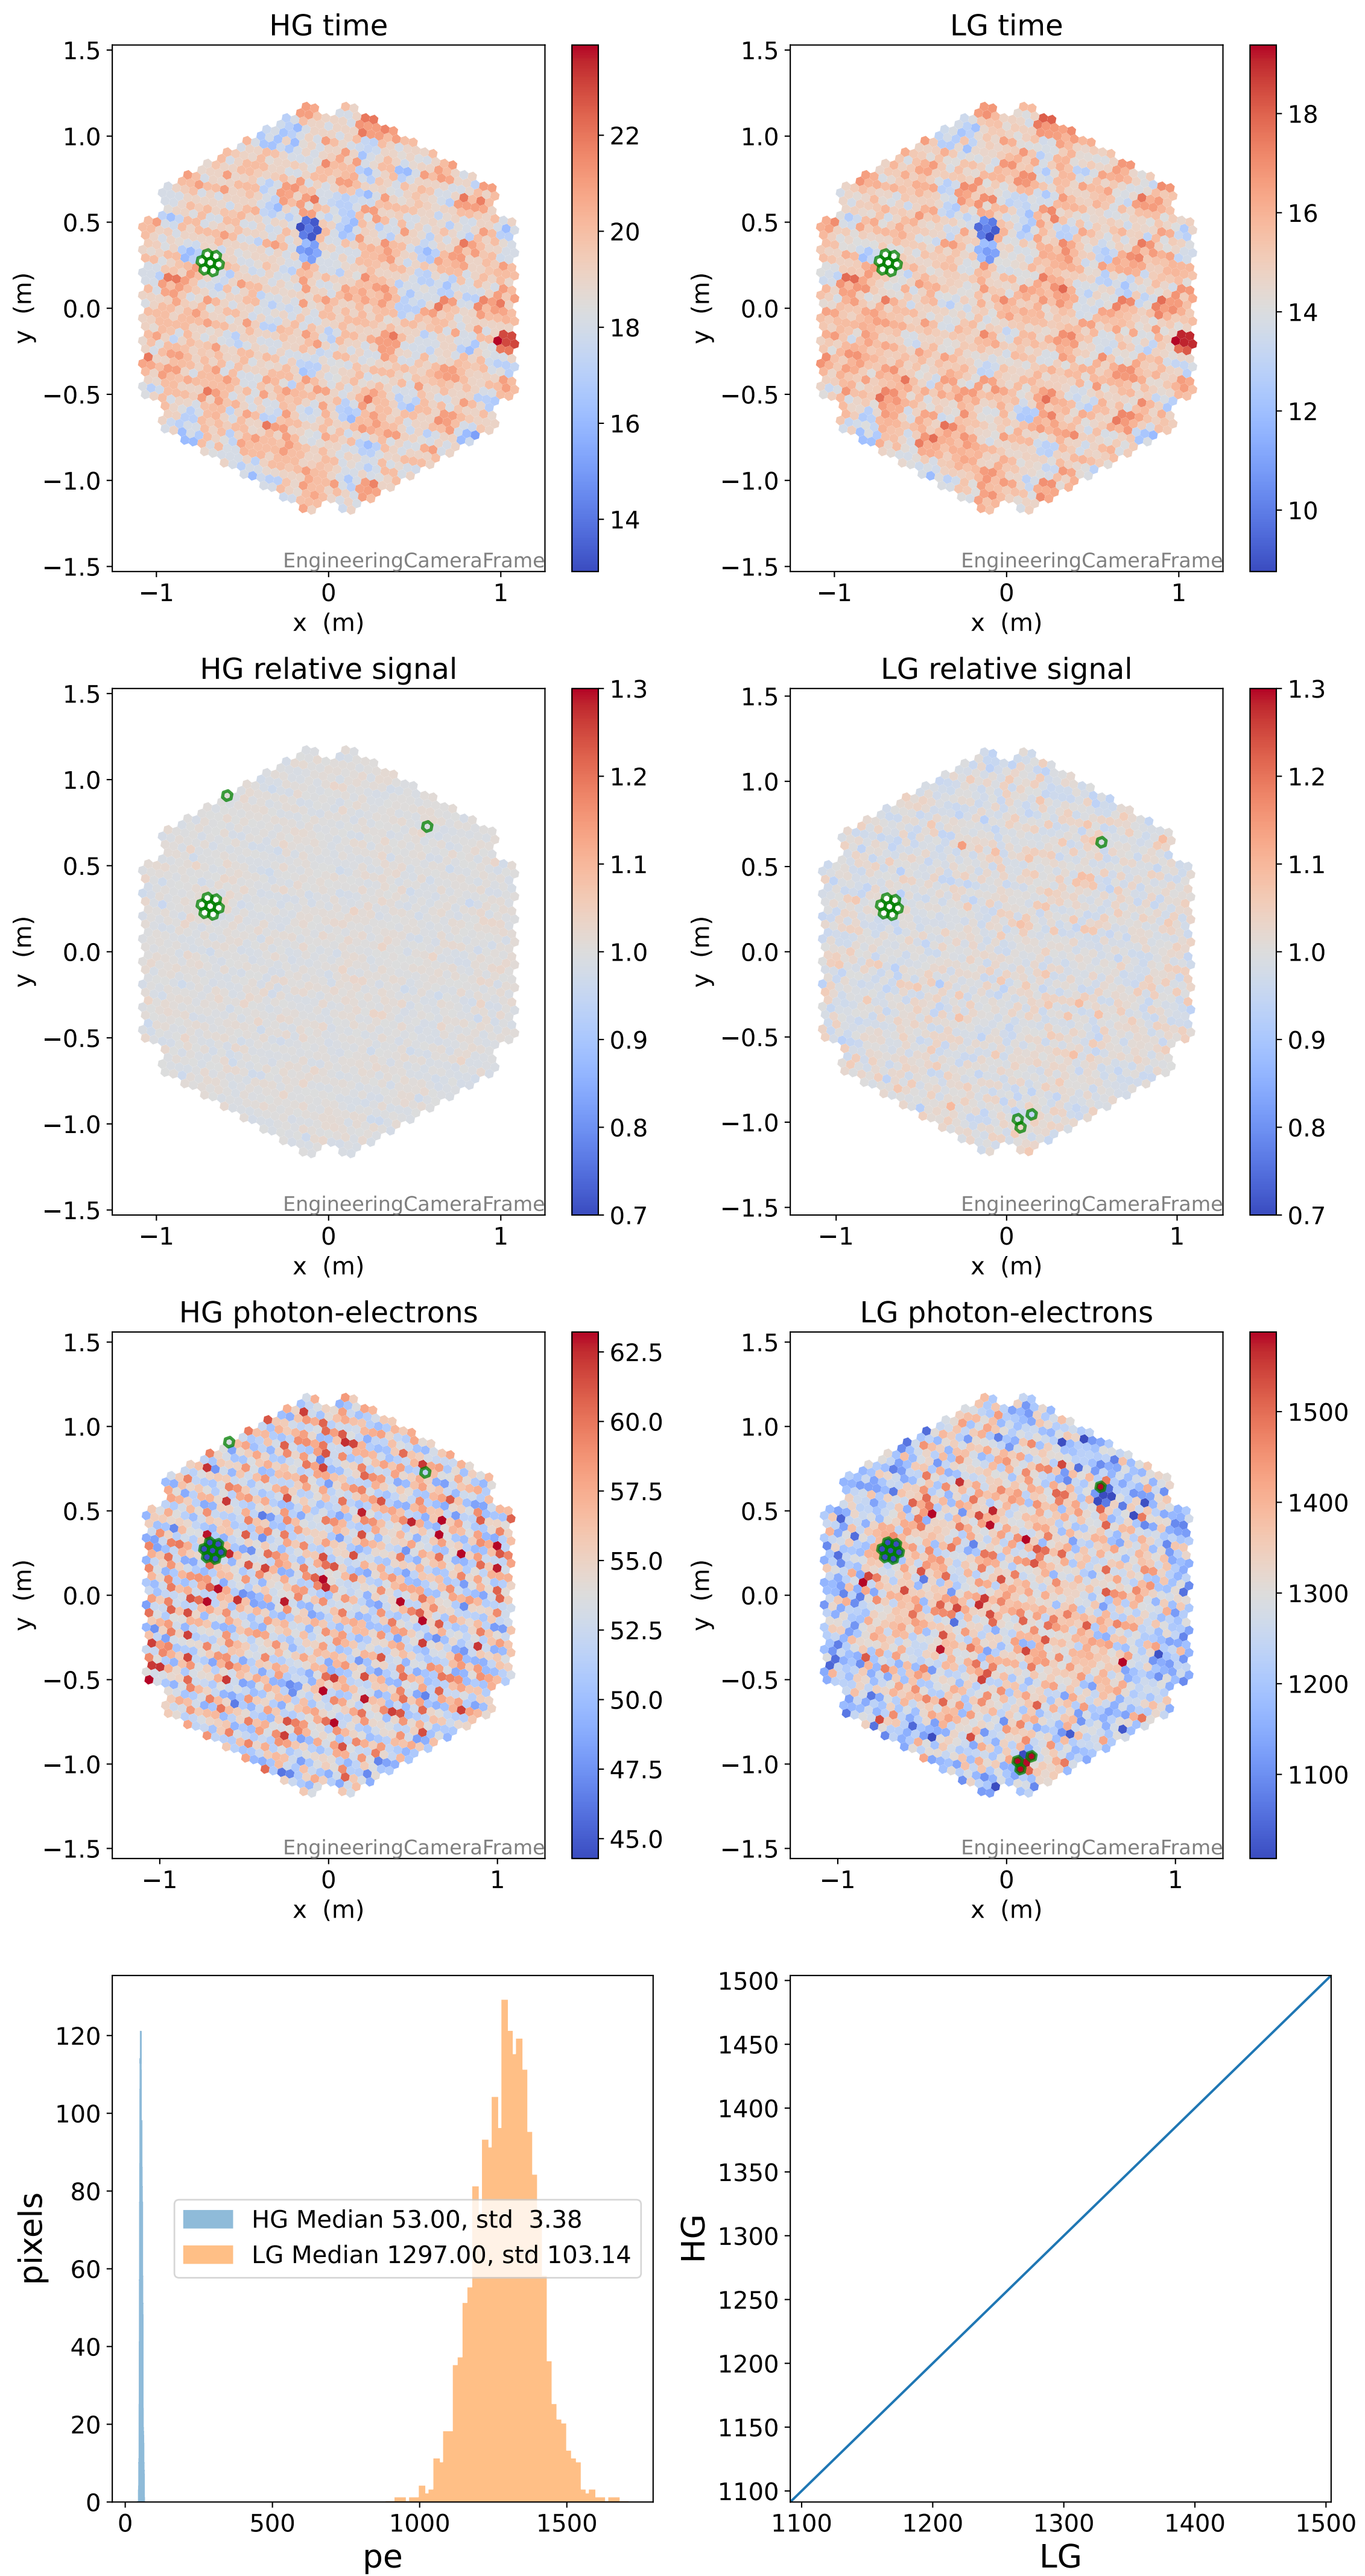

Run 7545

Run 7545

Run 7545 channel: HG

FF sample of 10000 events

pedestal sample of 10000 events

flat-fielded gain [ADC/pe]

Run 7545 channel: LG

FF sample of 10000 events

pedestal sample of 10000 events

flat-fielded gain [ADC/pe]