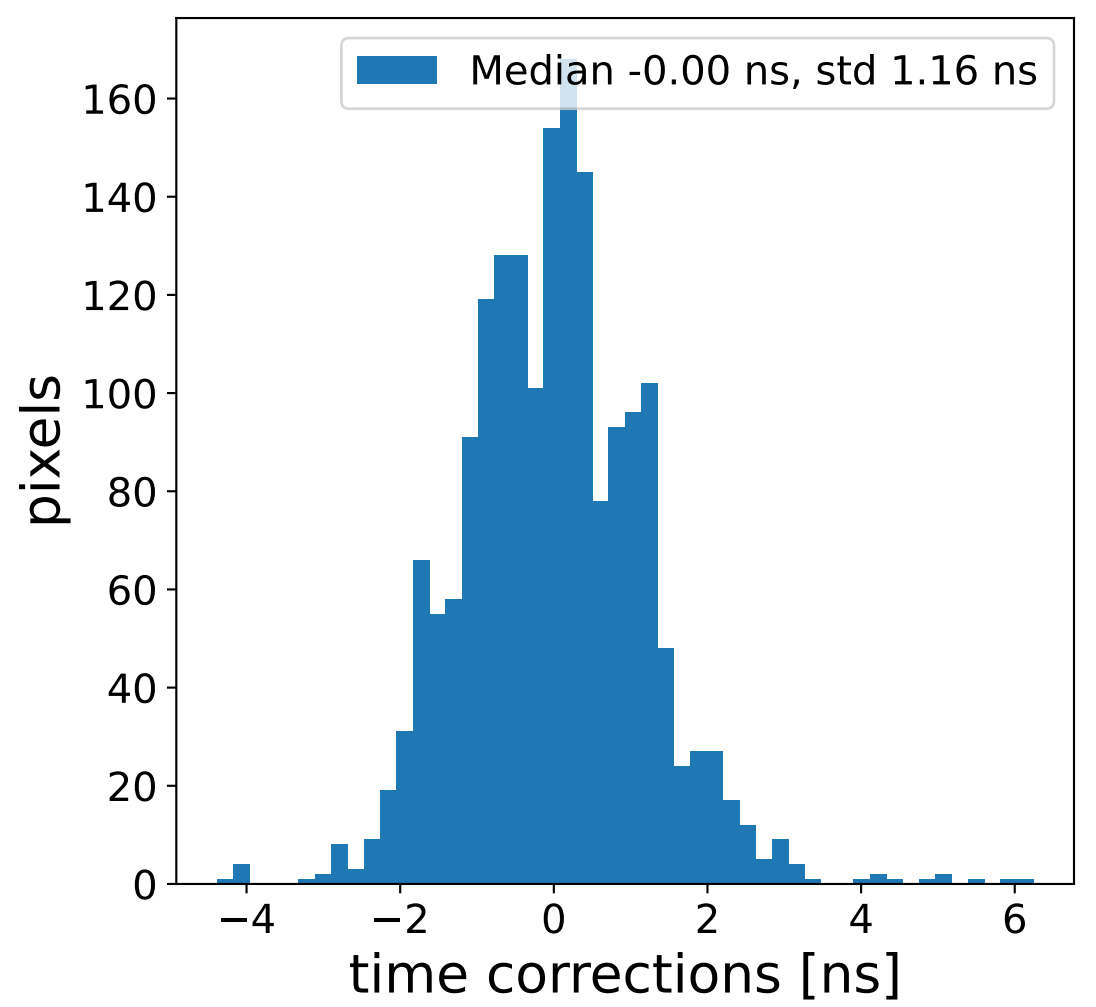

Run 7545

Run 7545

Run 7545 channel: HG

FF sample of 10000 events

pedestal sample of 10000 events

flat-fielded gain [ADC/pe]

Run 7545 channel: LG

FF sample of 10000 events

pedestal sample of 10000 events

flat-fielded gain [ADC/pe]