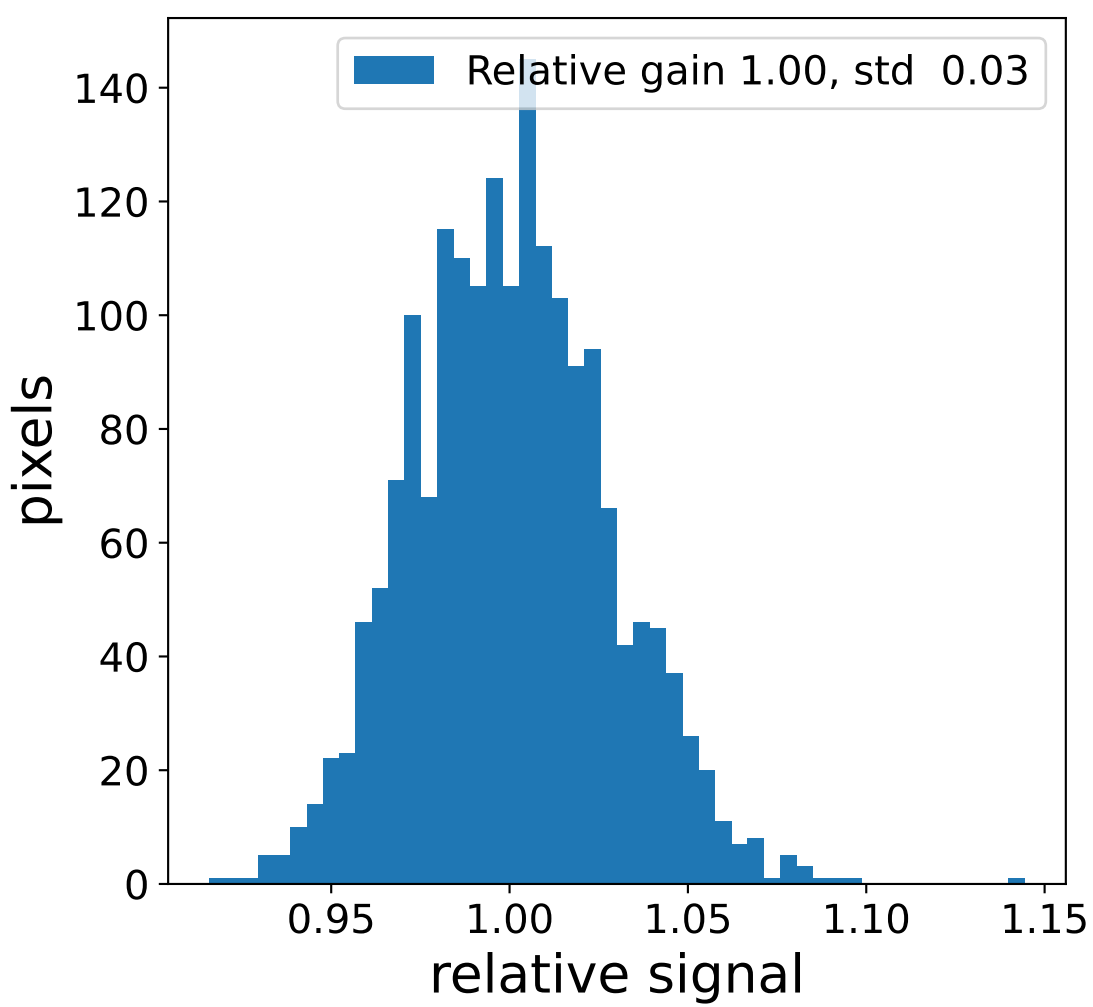

Run 7545

Run 7545

Run 7545 channel: HG

FF sample of 10000 events

pedestal sample of 10000 events

flat-fielded gain [ADC/pe]

Run 7545 channel: LG

FF sample of 10000 events

pedestal sample of 10000 events

flat-fielded gain [ADC/pe]