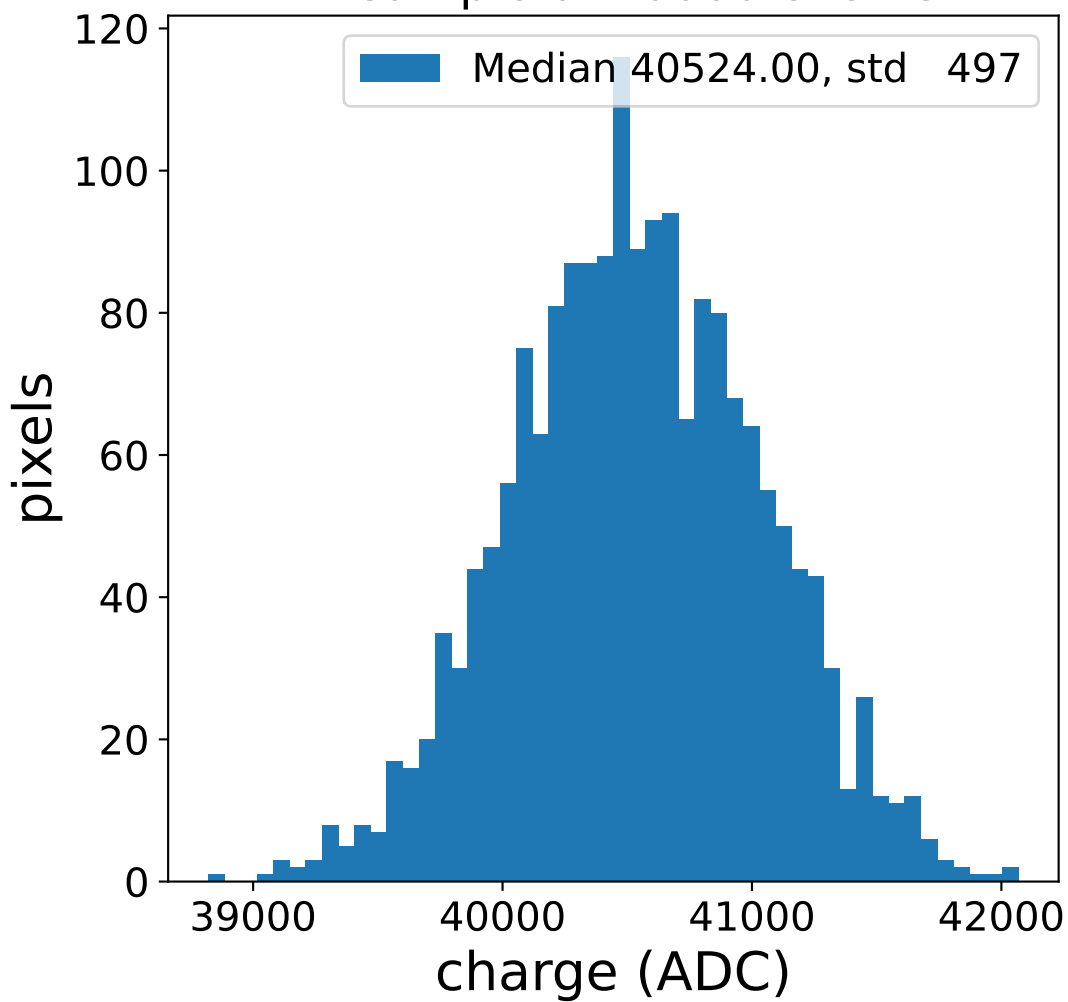

Run 7545

Run 7545

Run 7545 channel: HG

FF sample of 10000 events

pedestal sample of 10000 events

flat-fielded gain [ADC/pe]

Run 7545 channel: LG

FF sample of 10000 events

pedestal sample of 10000 events

flat-fielded gain [ADC/pe]