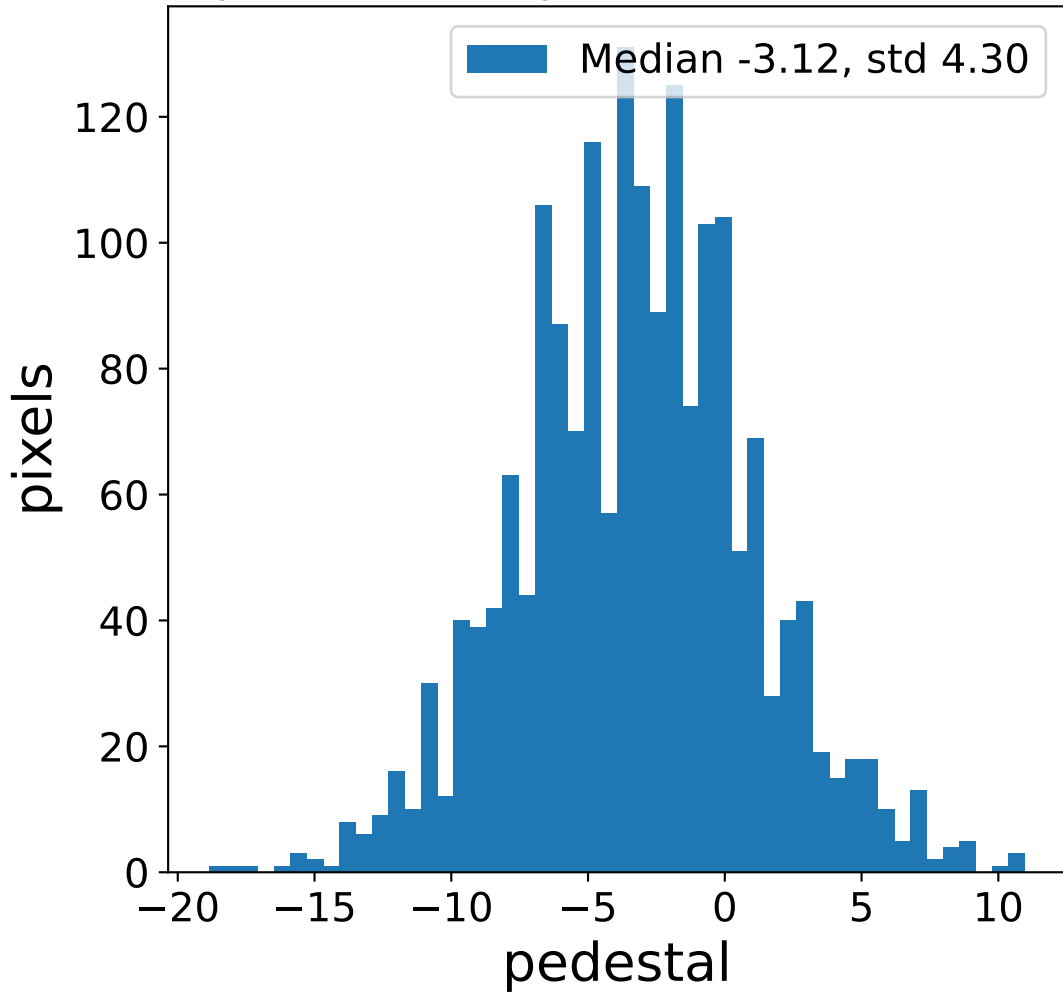

Run 7545

Run 7545

Run 7545 channel: HG

FF sample of 10000 events

pedestal sample of 10000 events

flat-fielded gain [ADC/pe]

Run 7545 channel: LG

FF sample of 10000 events

pedestal sample of 10000 events

flat-fielded gain [ADC/pe]