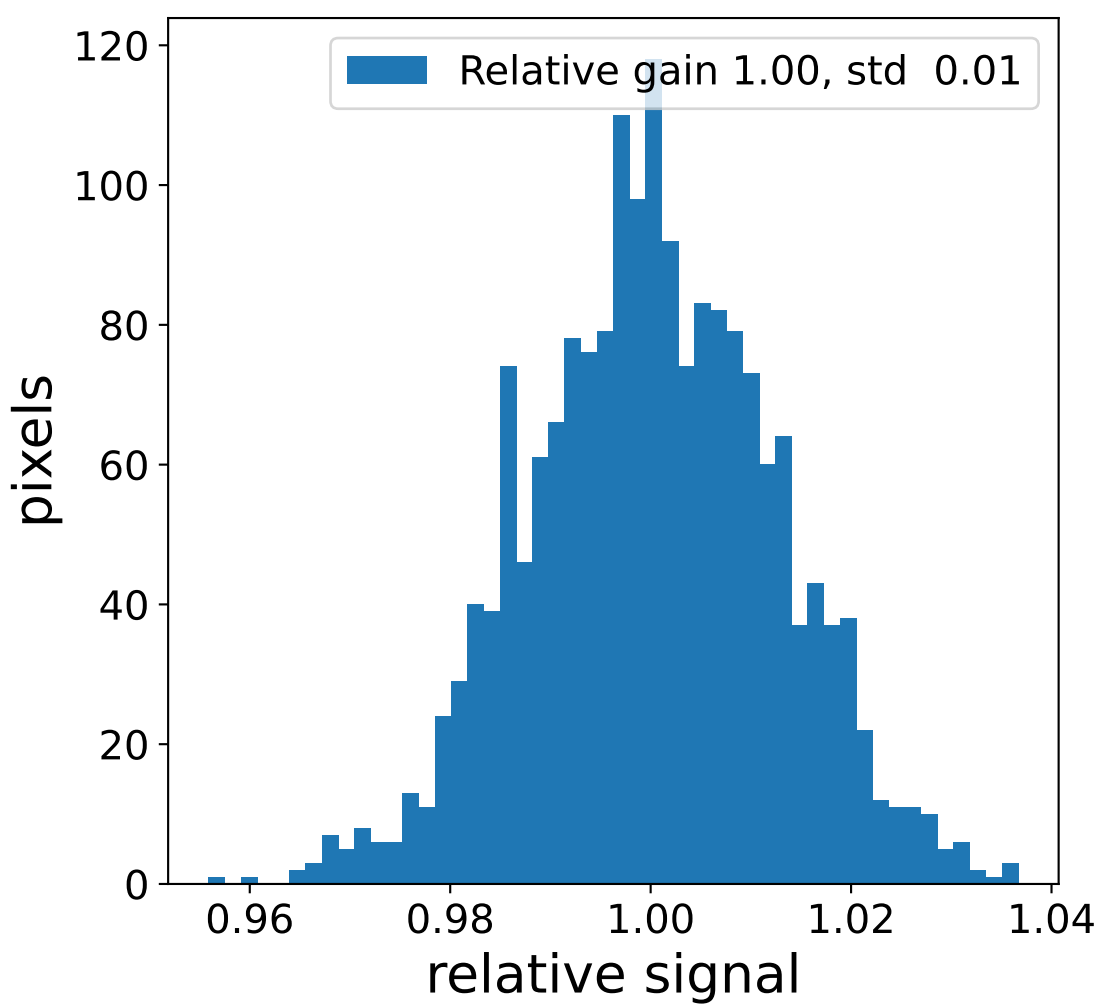

Run 7545

Run 7545

Run 7545 channel: HG

FF sample of 10000 events

pedestal sample of 10000 events

flat-fielded gain [ADC/pe]

Run 7545 channel: LG

FF sample of 10000 events

pedestal sample of 10000 events

flat-fielded gain [ADC/pe]