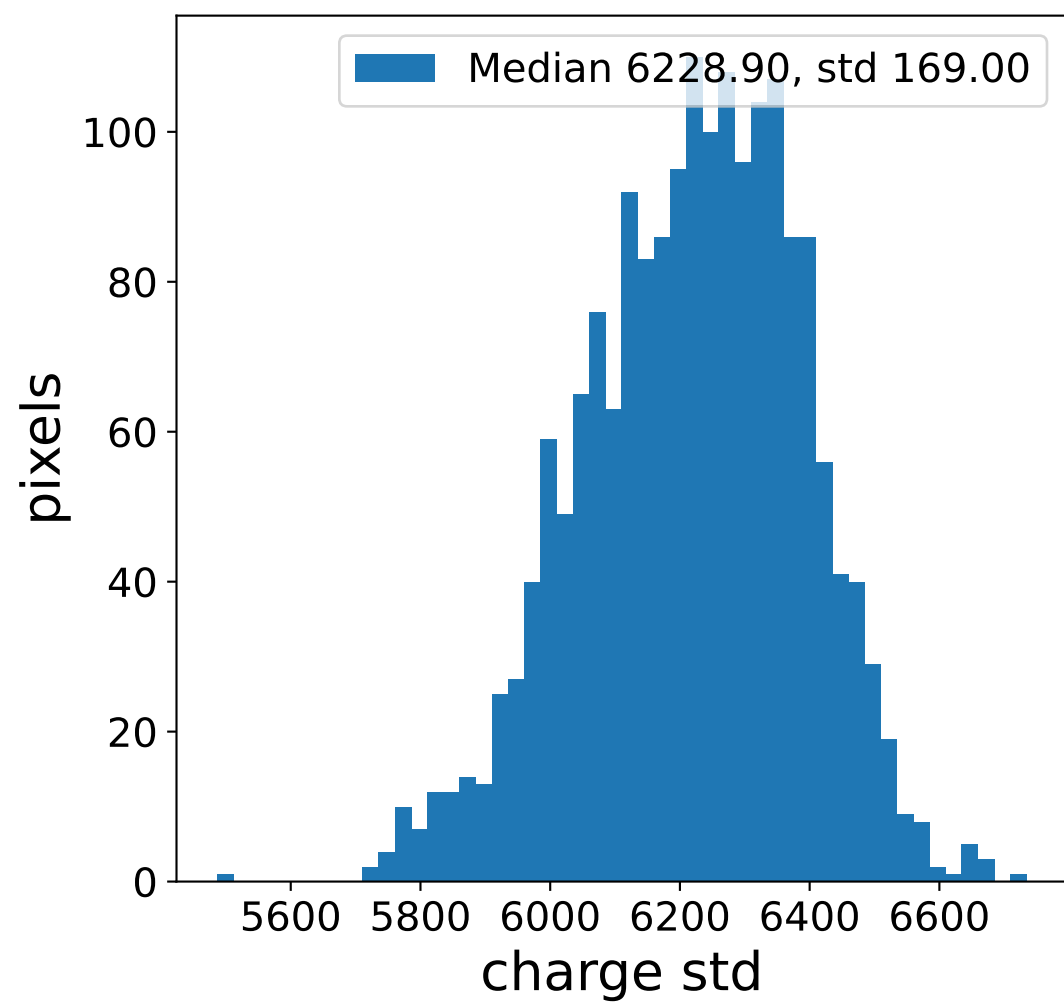

Run 7545

Run 7545

Run 7545 channel: HG

FF sample of 10000 events

pedestal sample of 10000 events

flat-fielded gain [ADC/pe]

Run 7545 channel: LG

FF sample of 10000 events

pedestal sample of 10000 events

flat-fielded gain [ADC/pe]