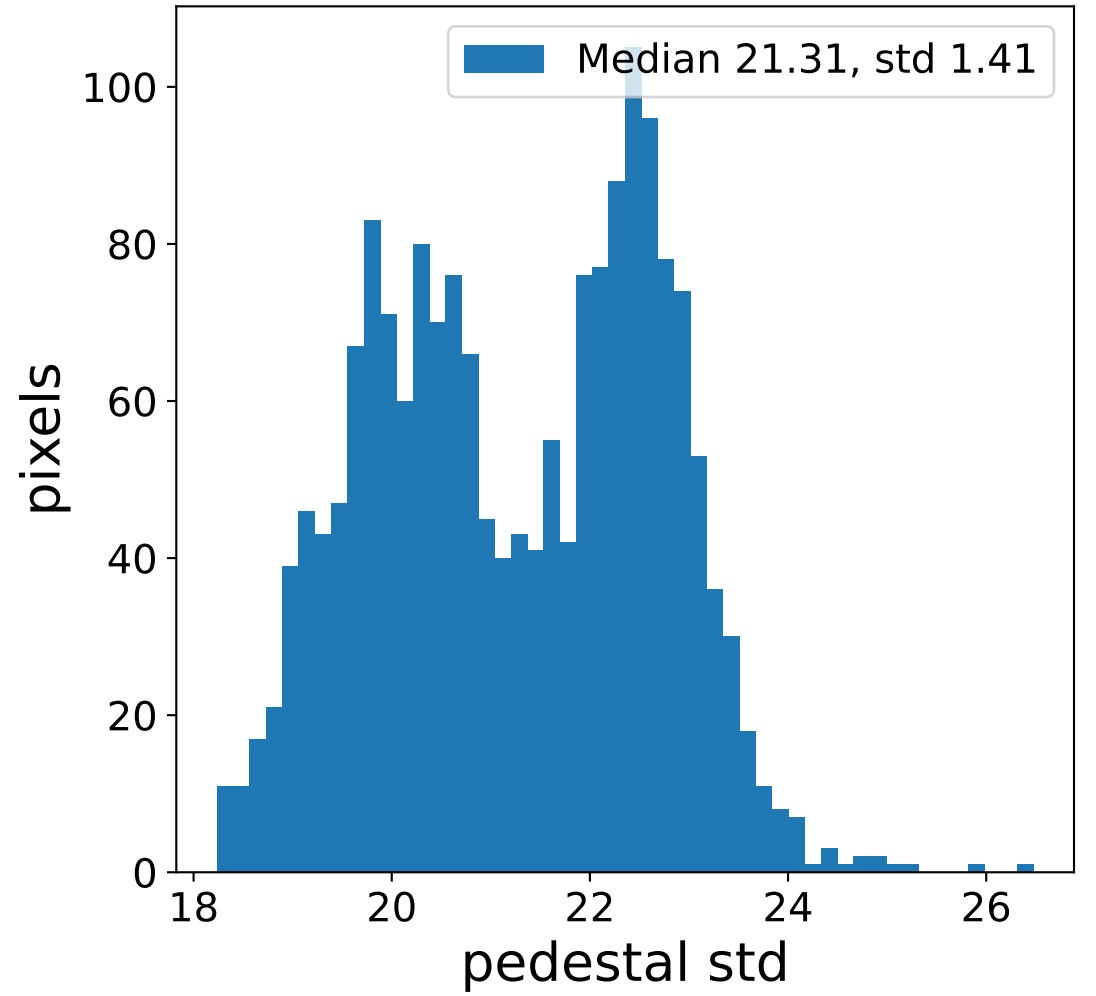

Run 7545

Run 7545

Run 7545 channel: HG

FF sample of 10000 events

pedestal sample of 10000 events

flat-fielded gain [ADC/pe]

Run 7545 channel: LG

FF sample of 10000 events

pedestal sample of 10000 events

flat-fielded gain [ADC/pe]