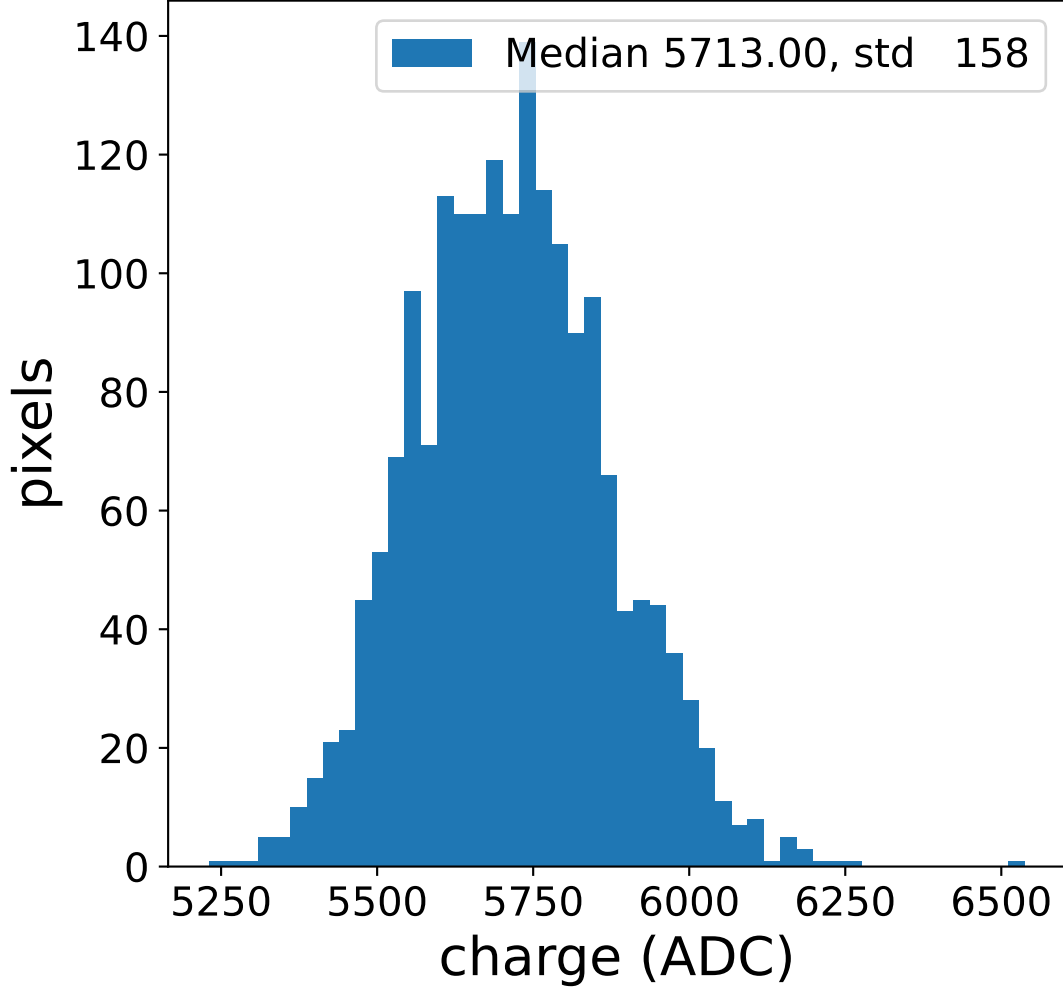

Run 7545

Run 7545

Run 7545 channel: HG

FF sample of 10000 events

pedestal sample of 10000 events

flat-fielded gain [ADC/pe]

Run 7545 channel: LG

FF sample of 10000 events

pedestal sample of 10000 events

flat-fielded gain [ADC/pe]