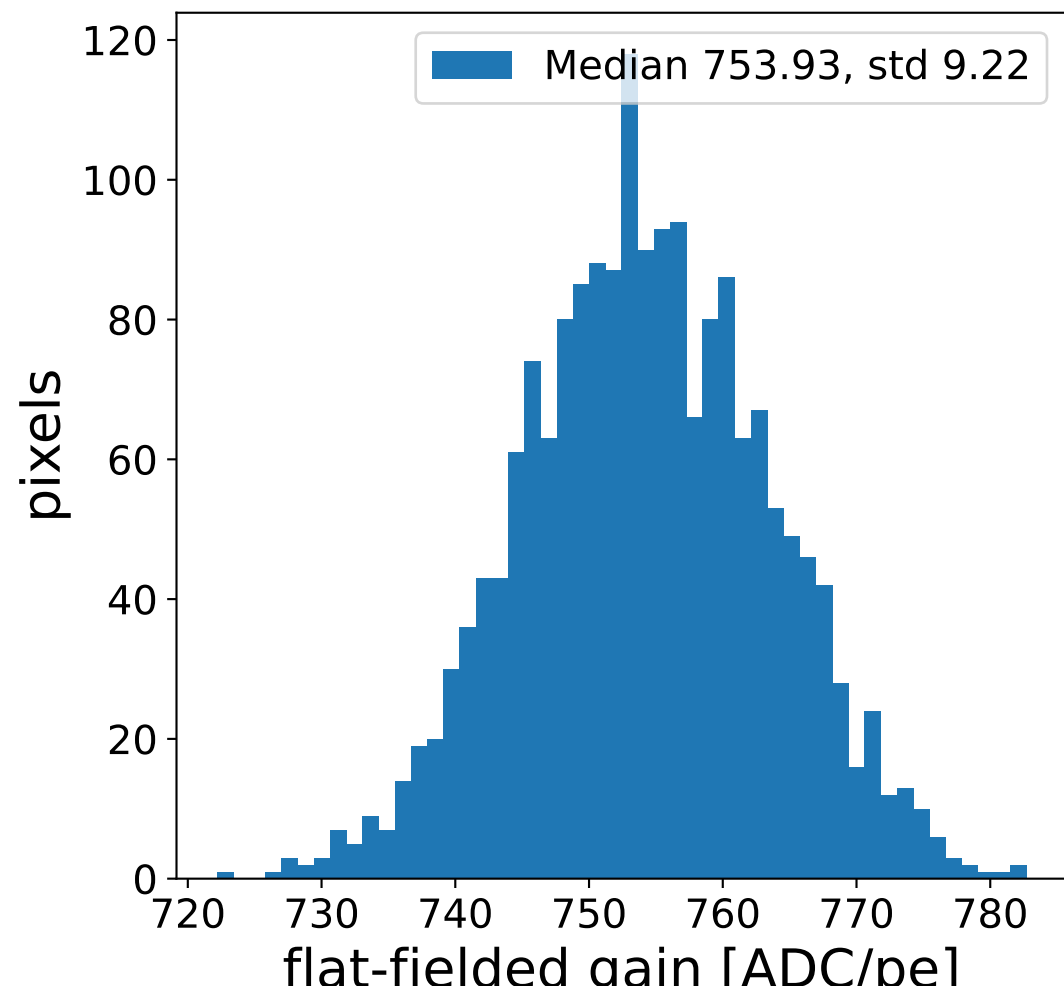

Run 7545

Run 7545

Run 7545 channel: HG

FF sample of 10000 events

pedestal sample of 10000 events

flat-fielded gain [ADC/pe]

Run 7545 channel: LG

FF sample of 10000 events

pedestal sample of 10000 events

flat-fielded gain [ADC/pe]