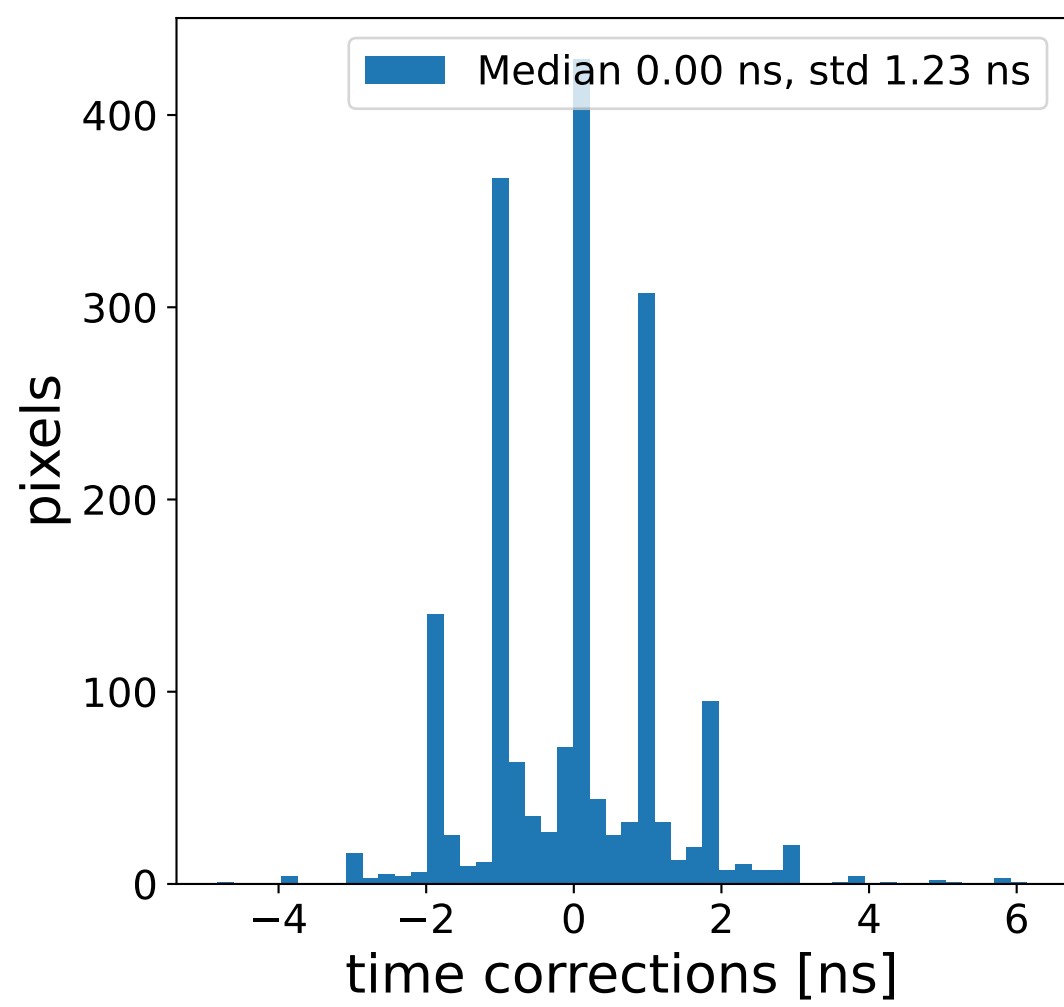

Run 7545

Run 7545

Run 7545 channel: HG

FF sample of 10000 events

pedestal sample of 10000 events

flat-fielded gain [ADC/pe]

Run 7545 channel: LG

FF sample of 10000 events

pedestal sample of 10000 events

flat-fielded gain [ADC/pe]