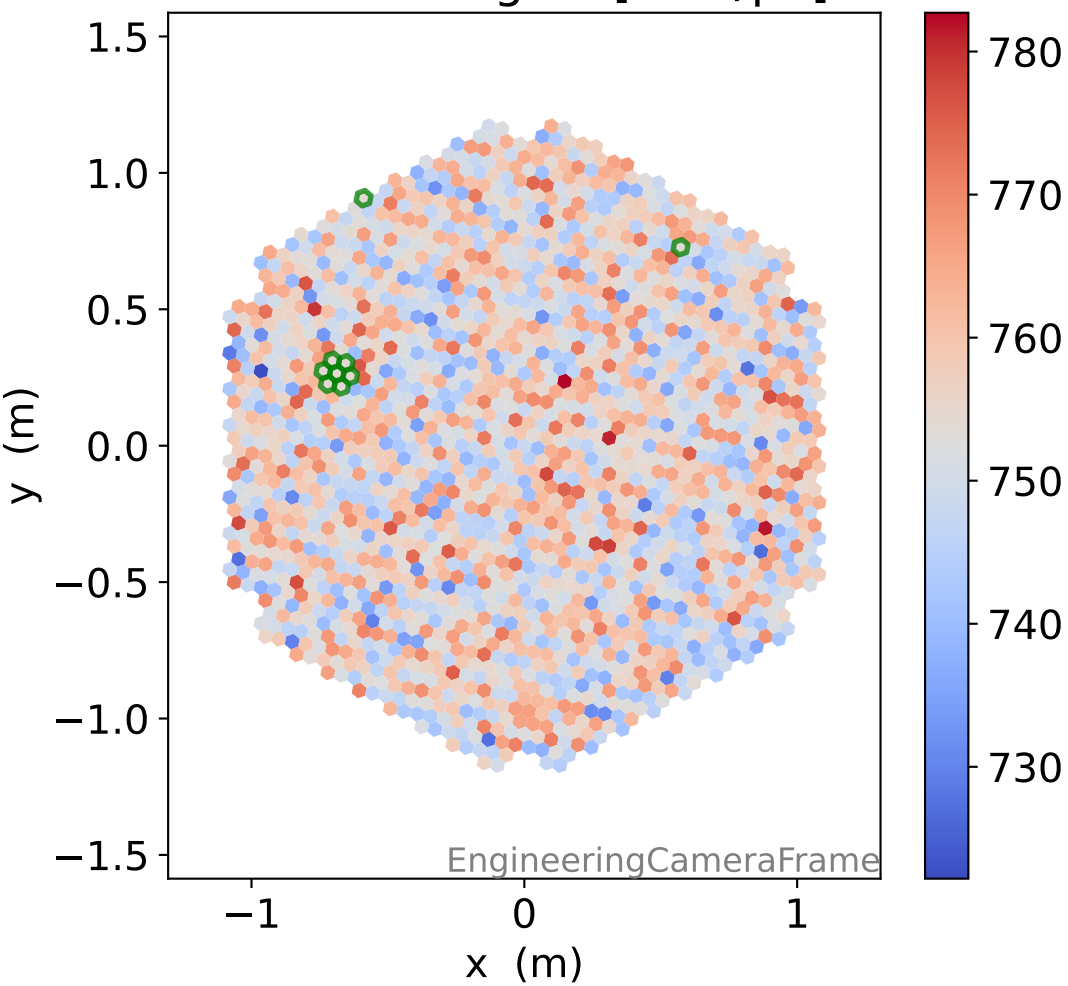

Run 7545

Run 7545

Run 7545 channel: HG

FF sample of 10000 events

pedestal sample of 10000 events

flat-fielded gain [ADC/pe]

Run 7545 channel: LG

FF sample of 10000 events

pedestal sample of 10000 events

flat-fielded gain [ADC/pe]