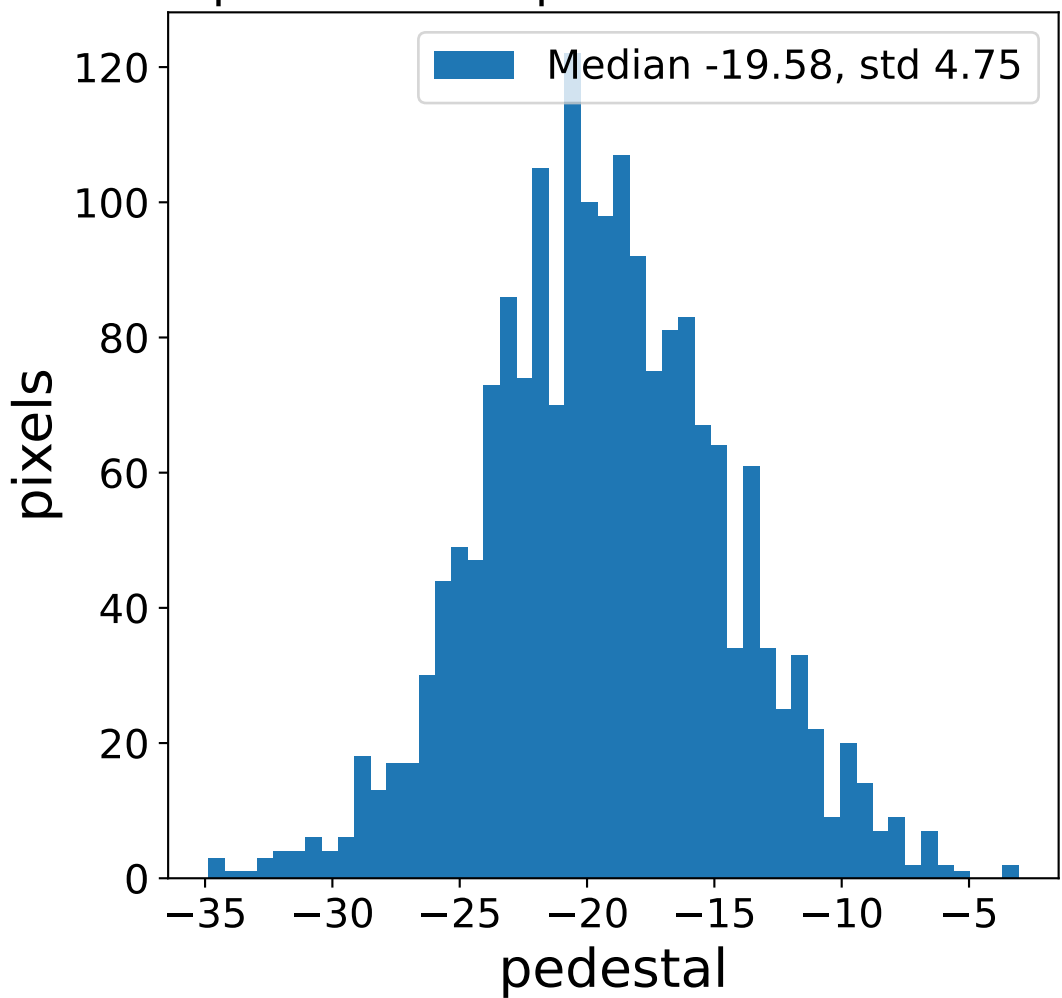

Run 7545

Run 7545

Run 7545 channel: HG

FF sample of 10000 events

pedestal sample of 10000 events

flat-fielded gain [ADC/pe]

Run 7545 channel: LG

FF sample of 10000 events

pedestal sample of 10000 events

flat-fielded gain [ADC/pe]