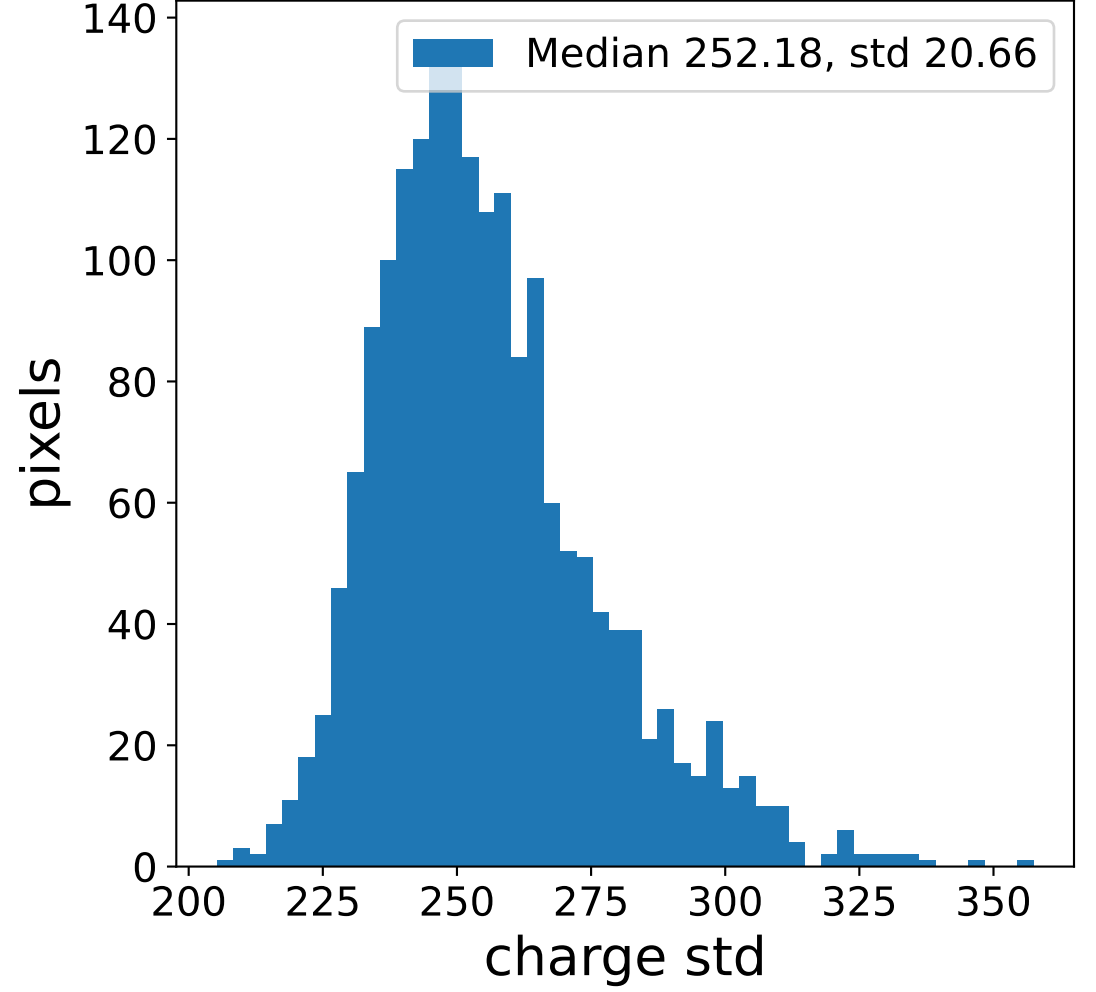

Run 7545

Run 7545

Run 7545 channel: HG

FF sample of 10000 events

pedestal sample of 10000 events

flat-fielded gain [ADC/pe]

Run 7545 channel: LG

FF sample of 10000 events

pedestal sample of 10000 events

flat-fielded gain [ADC/pe]