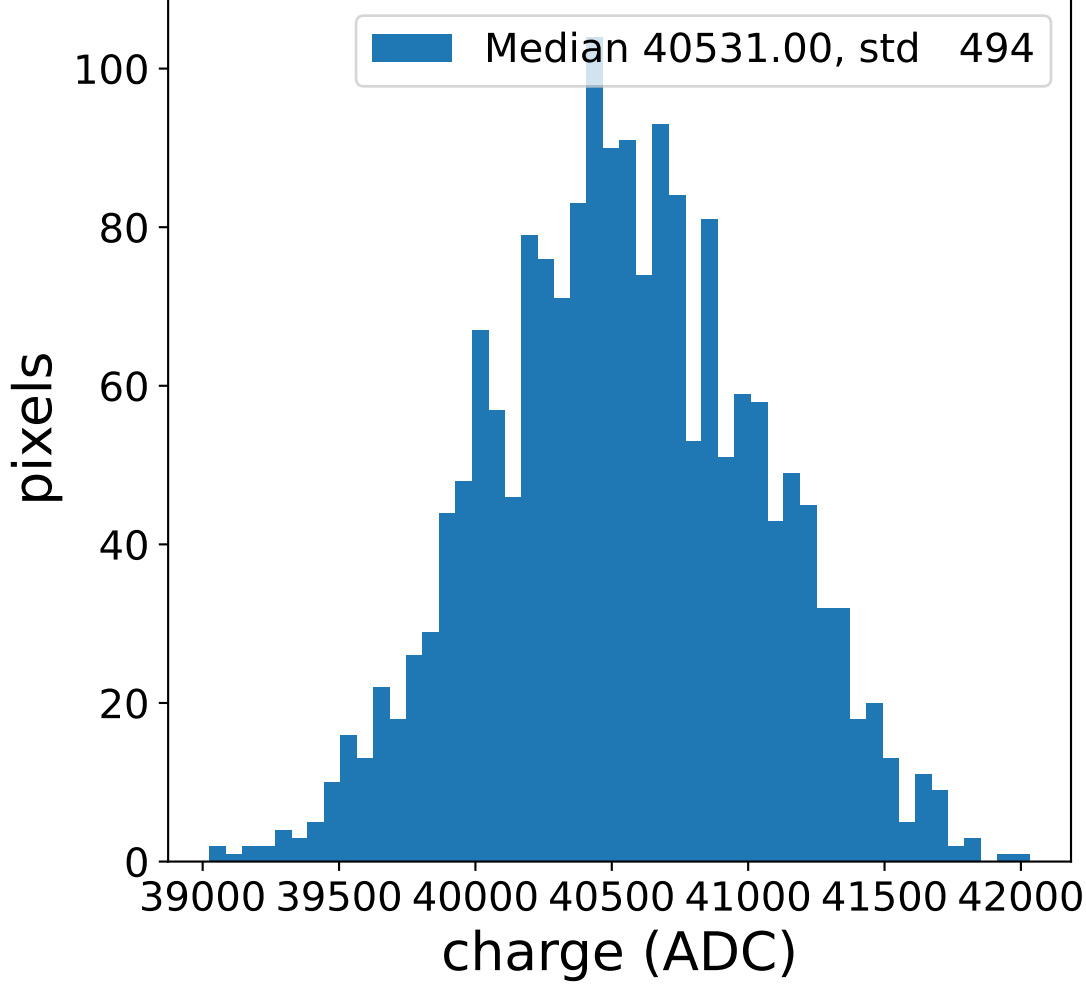

Run 7545

Run 7545

Run 7545 channel: HG

FF sample of 10000 events

pedestal sample of 10000 events

flat-fielded gain [ADC/pe]

Run 7545 channel: LG

FF sample of 10000 events

pedestal sample of 10000 events

flat-fielded gain [ADC/pe]