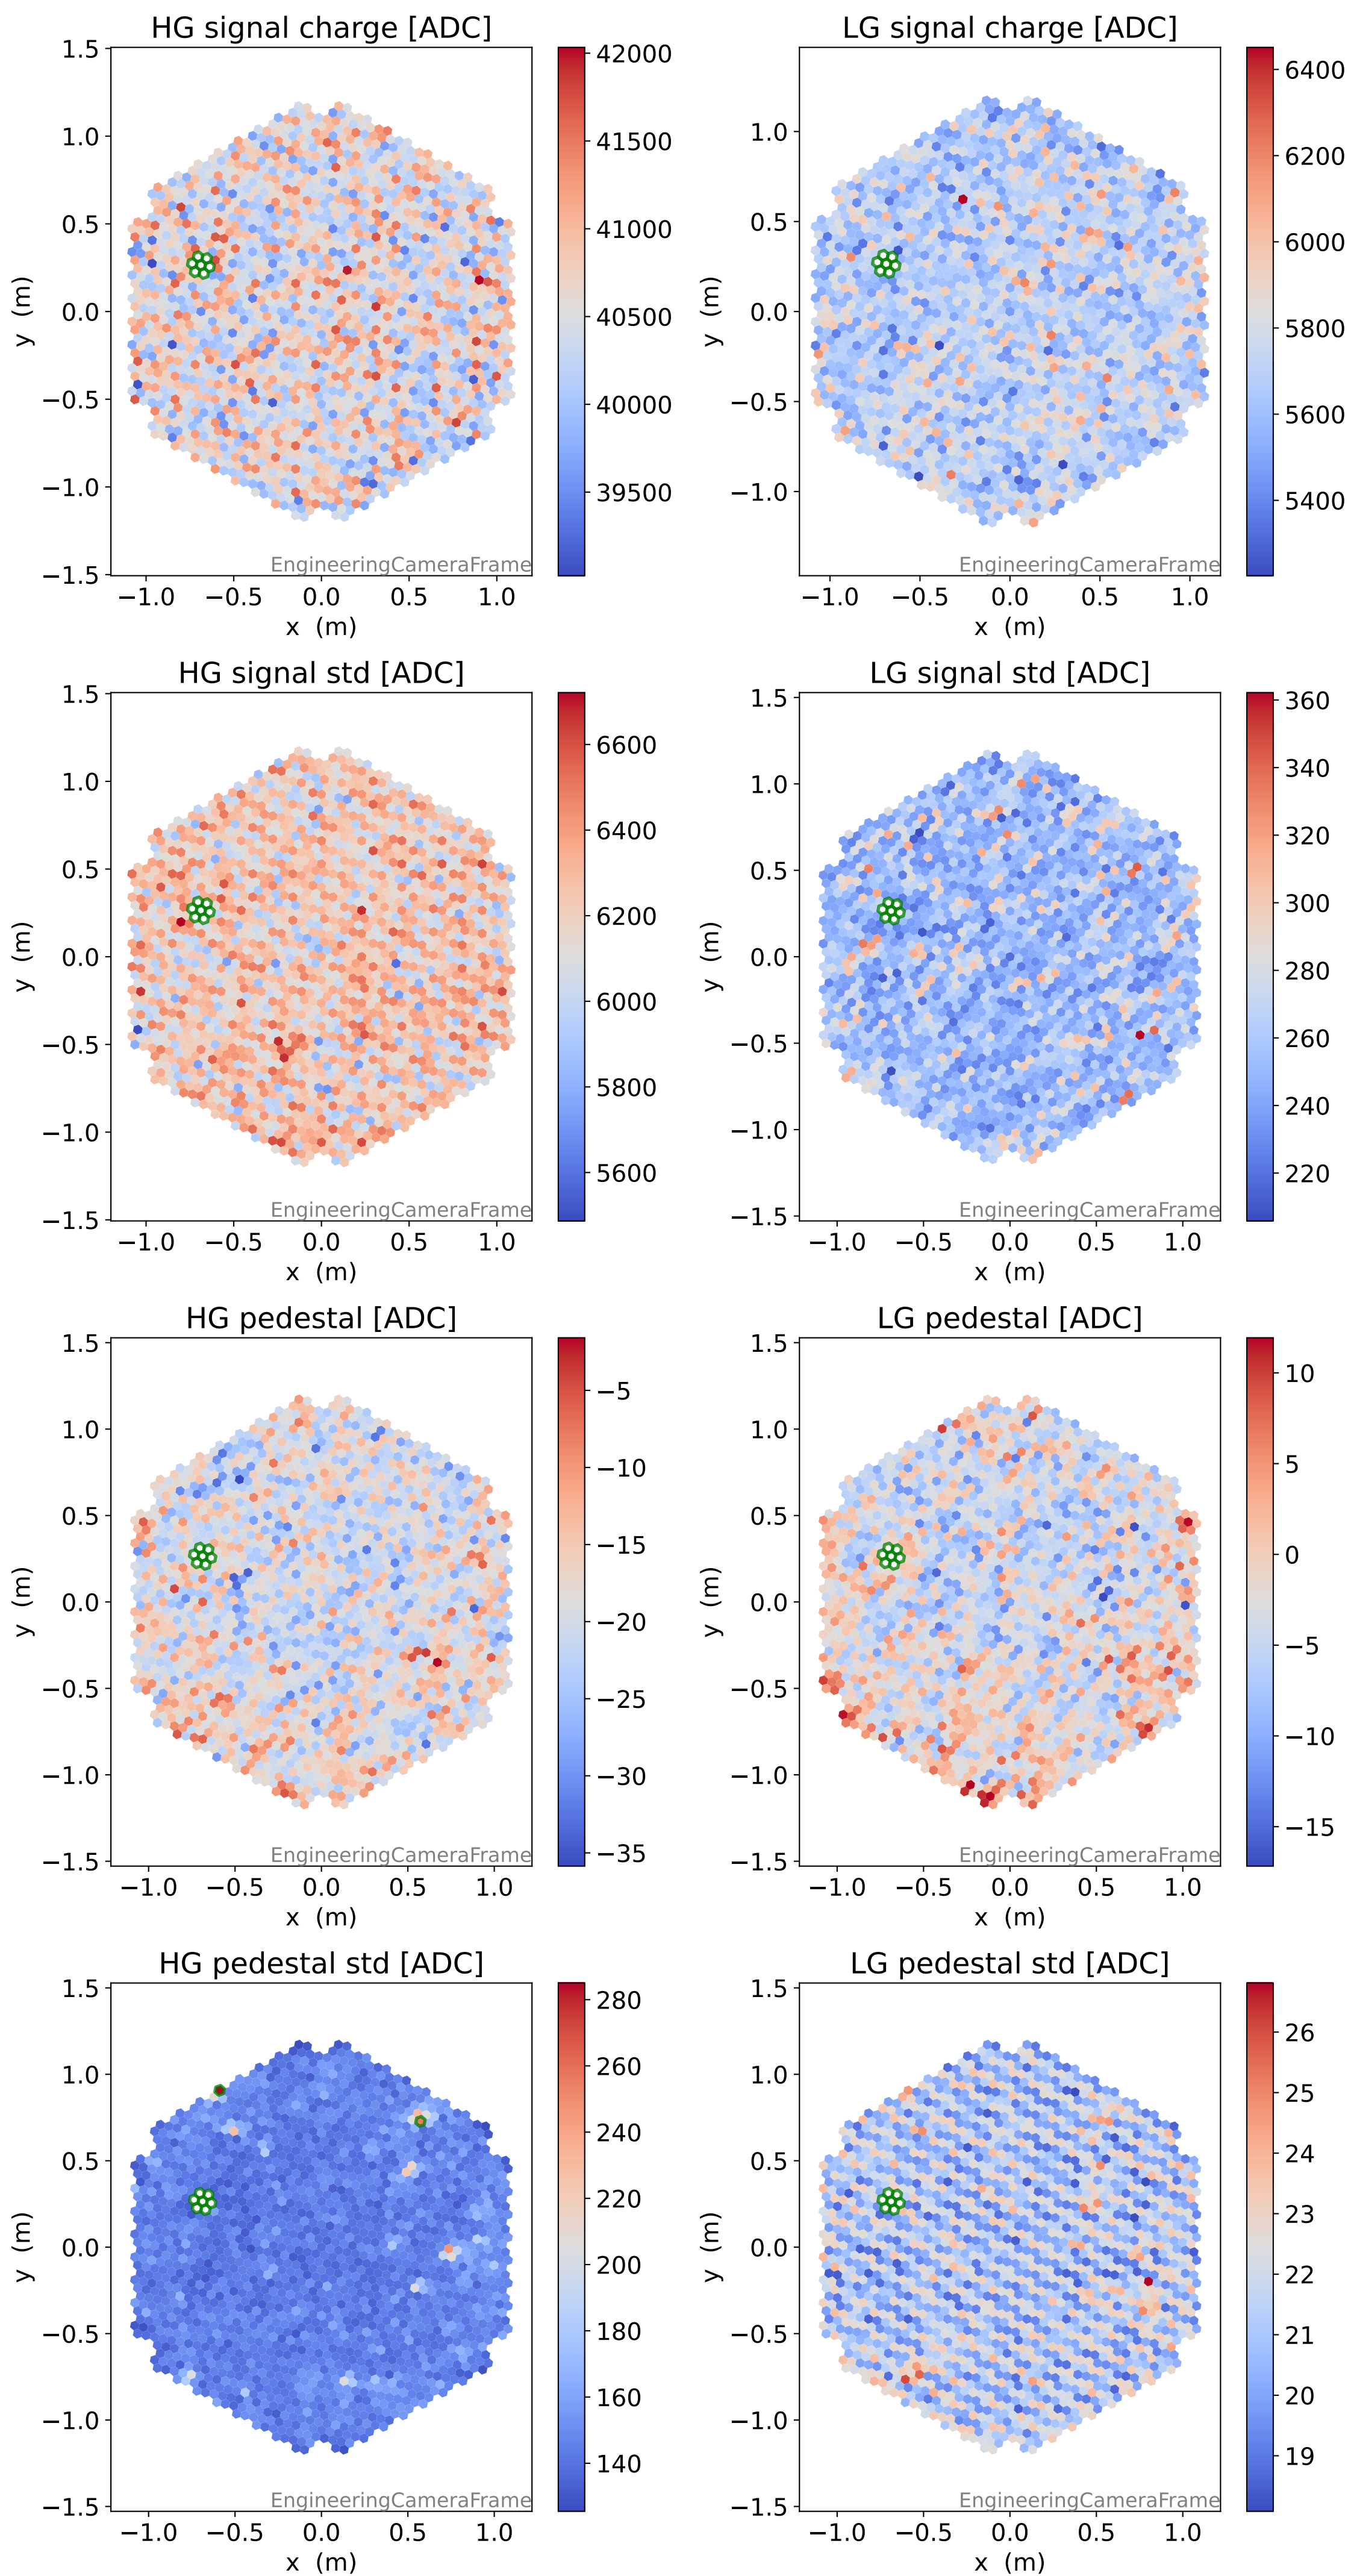

Run 7545

Run 7545

Run 7545 channel: HG

FF sample of 10000 events

pedestal sample of 10000 events

flat-fielded gain [ADC/pe]

Run 7545 channel: LG

FF sample of 10000 events

pedestal sample of 10000 events

flat-fielded gain [ADC/pe]