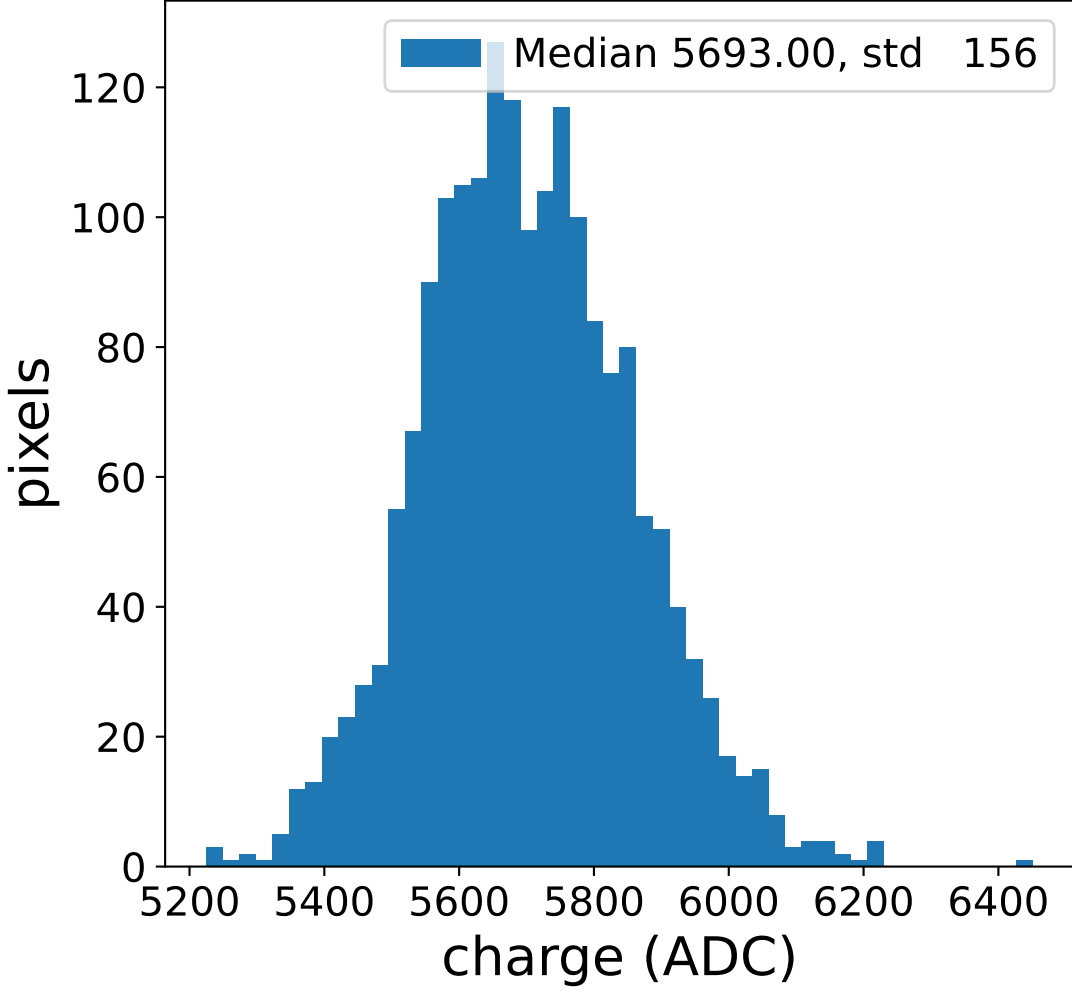

Run 7545

Run 7545

Run 7545 channel: HG

FF sample of 10000 events

pedestal sample of 10000 events

flat-fielded gain [ADC/pe]

Run 7545 channel: LG

FF sample of 10000 events

pedestal sample of 10000 events

flat-fielded gain [ADC/pe]