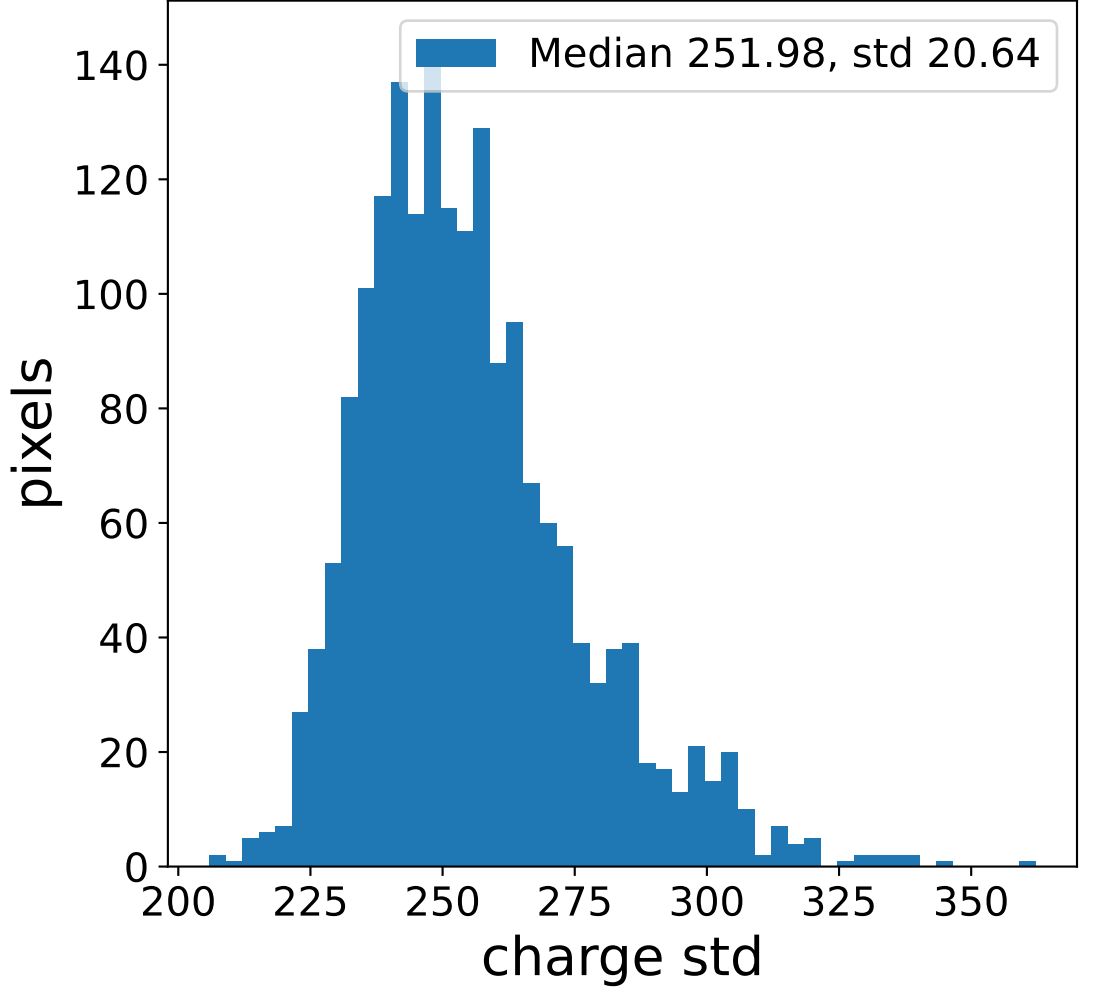

Run 7545

Run 7545

Run 7545 channel: HG

FF sample of 10000 events

pedestal sample of 10000 events

flat-fielded gain [ADC/pe]

Run 7545 channel: LG

FF sample of 10000 events

pedestal sample of 10000 events

flat-fielded gain [ADC/pe]