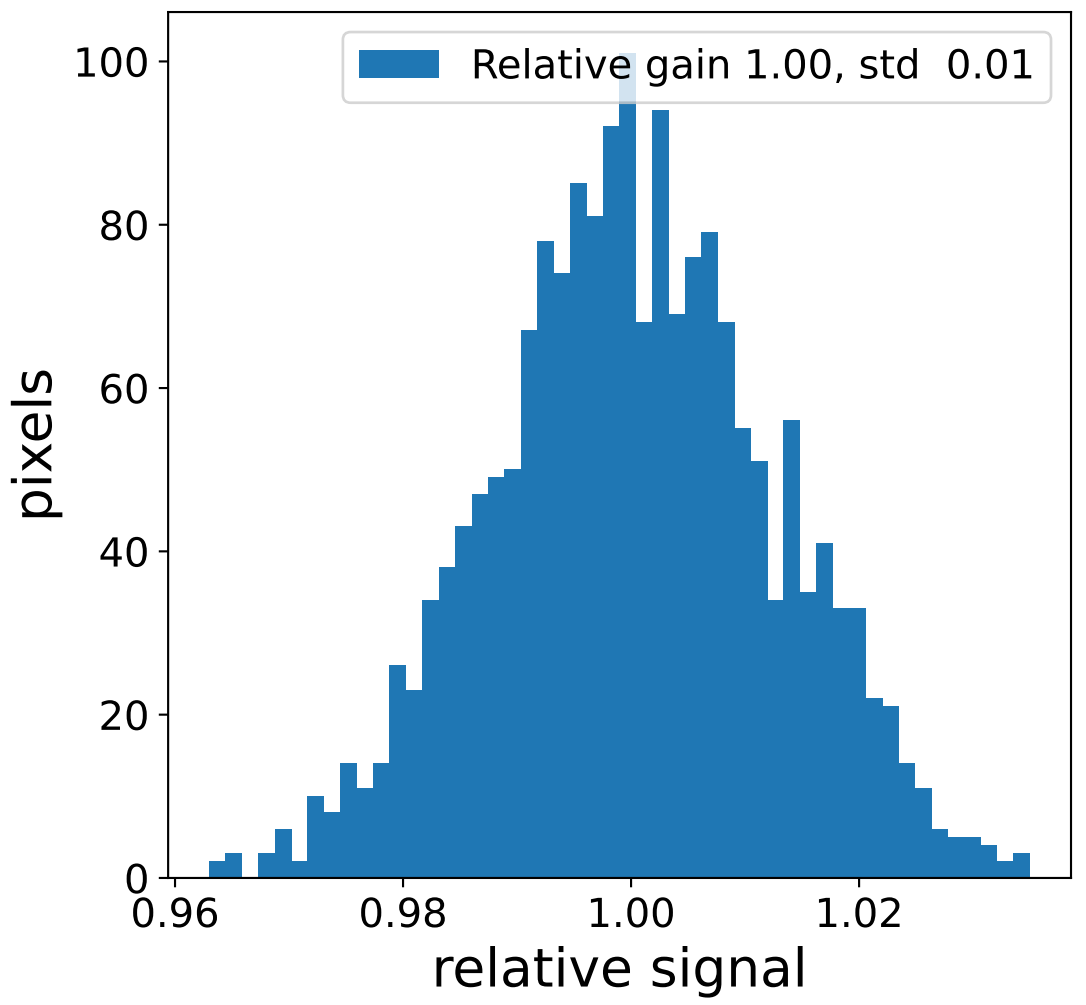

Run 7545

Run 7545

Run 7545 channel: HG

FF sample of 10000 events

pedestal sample of 10000 events

flat-fielded gain [ADC/pe]

Run 7545 channel: LG

FF sample of 10000 events

pedestal sample of 10000 events

flat-fielded gain [ADC/pe]