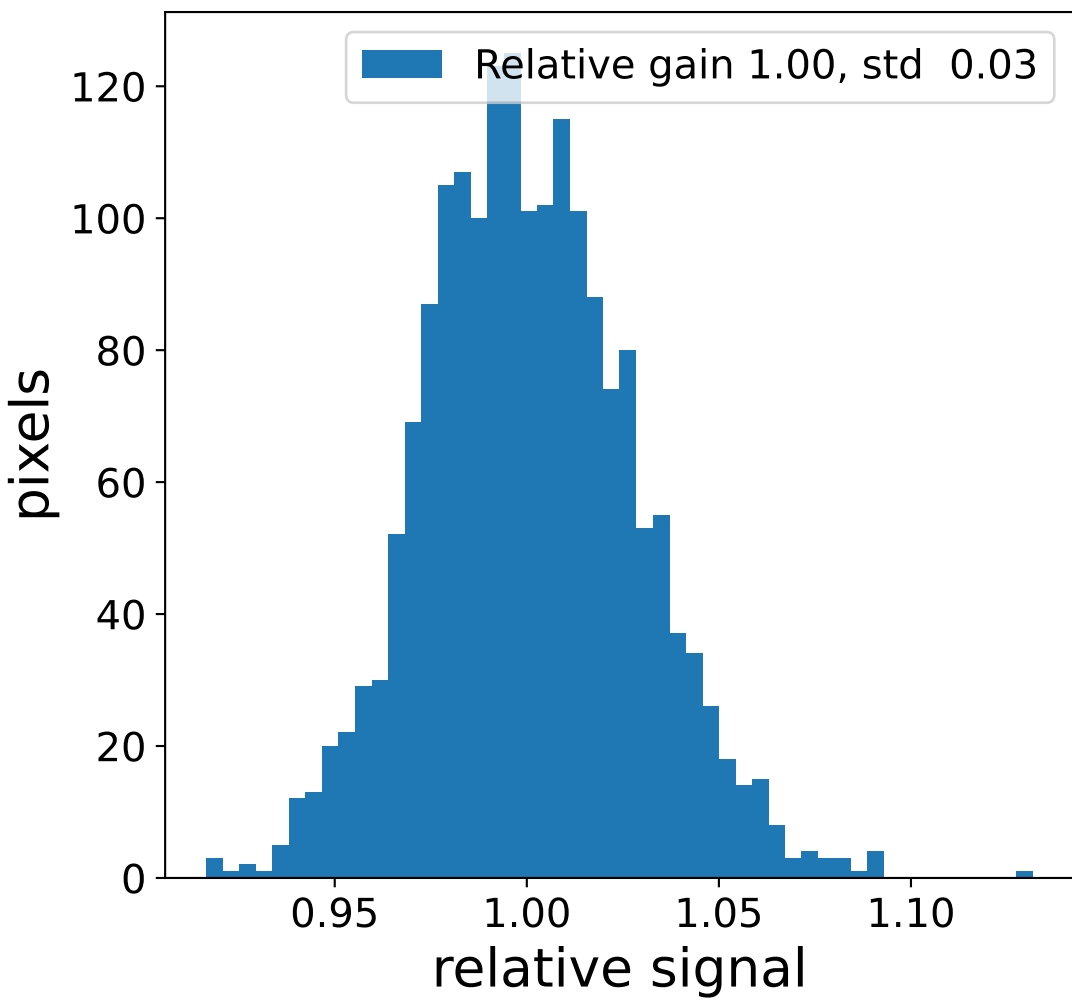

Run 7545

Run 7545

Run 7545 channel: HG

FF sample of 10000 events

pedestal sample of 10000 events

flat-fielded gain [ADC/pe]

Run 7545 channel: LG

FF sample of 10000 events

pedestal sample of 10000 events

flat-fielded gain [ADC/pe]