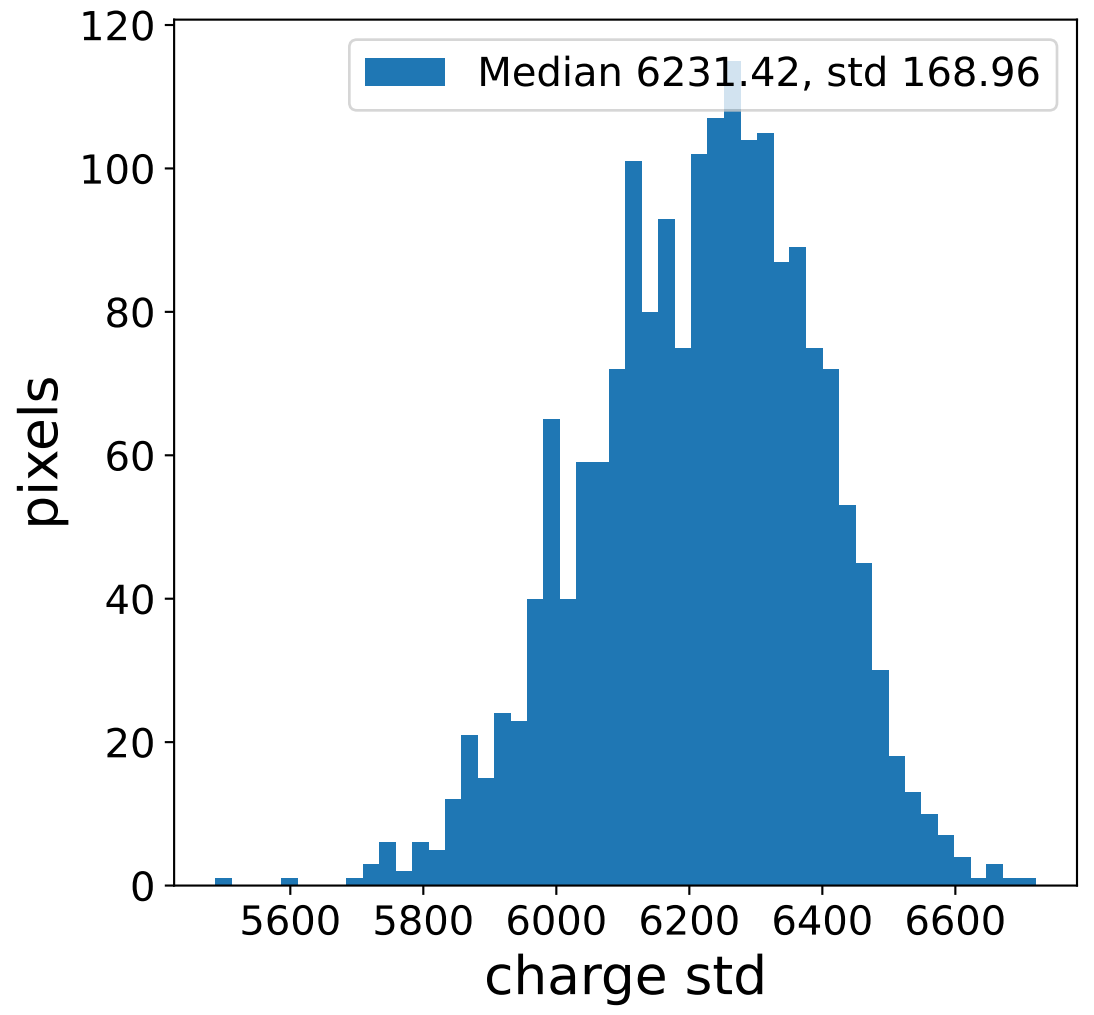

Run 7545

Run 7545

Run 7545 channel: HG

FF sample of 10000 events

pedestal sample of 10000 events

flat-fielded gain [ADC/pe]

Run 7545 channel: LG

FF sample of 10000 events

pedestal sample of 10000 events

flat-fielded gain [ADC/pe]