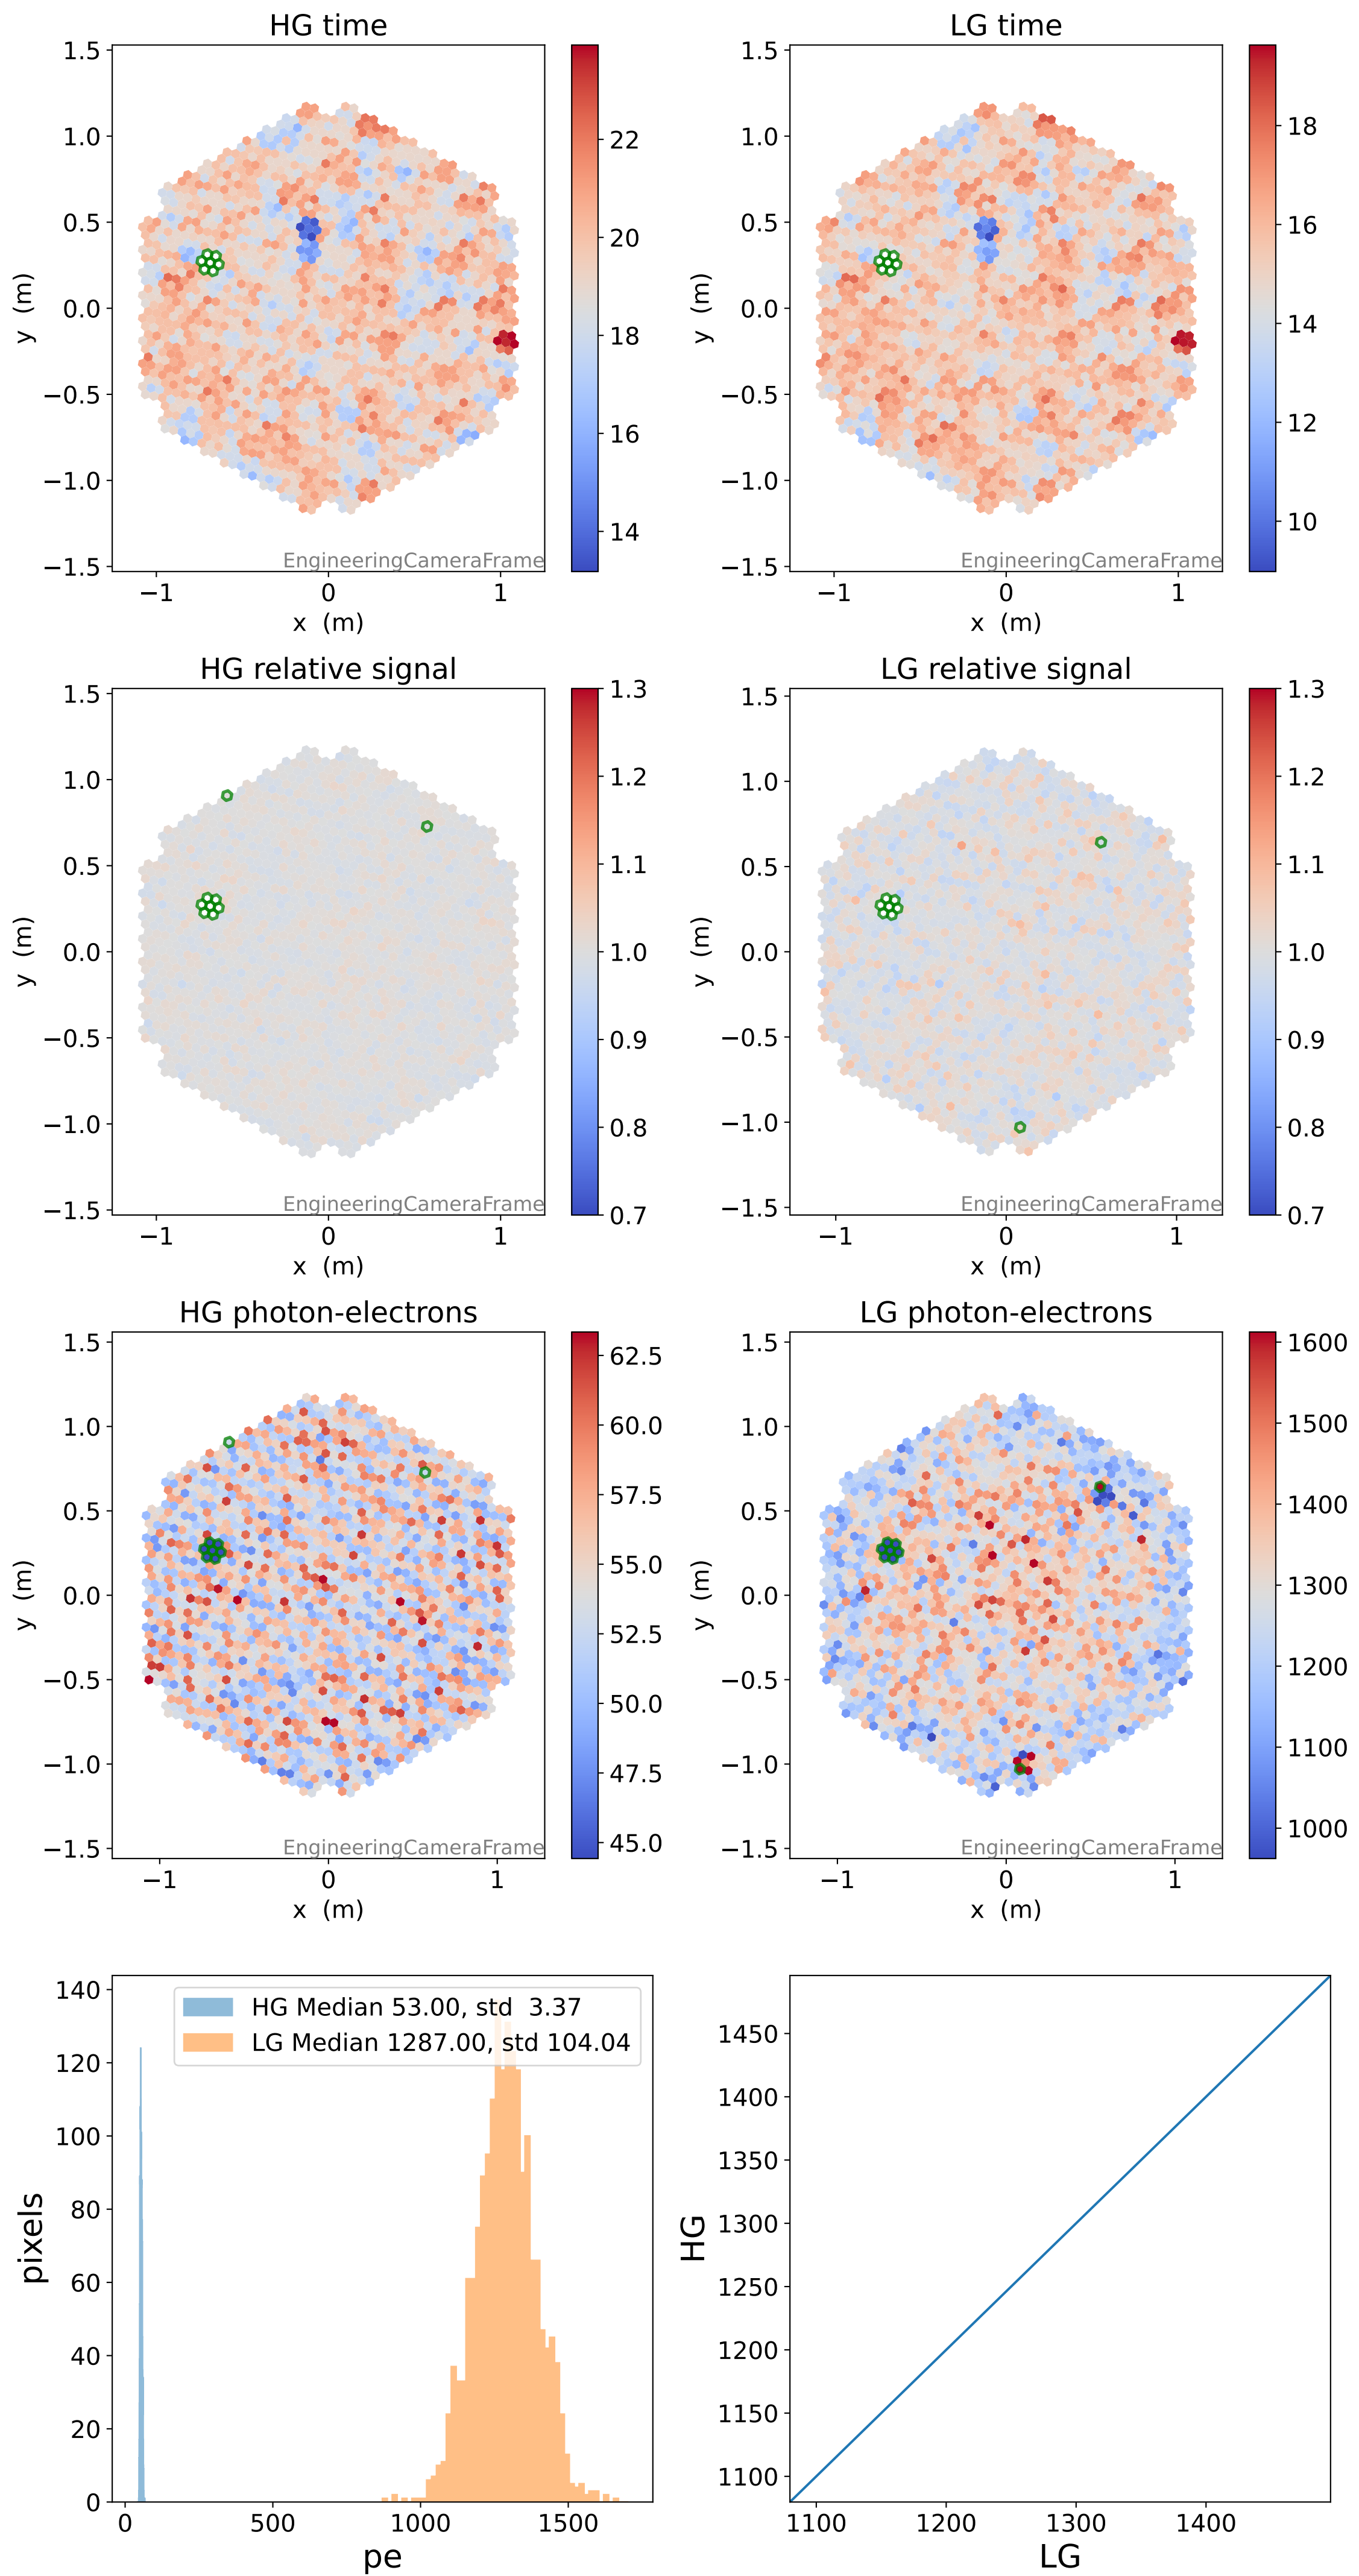

Run 7545

Run 7545

Run 7545 channel: HG

FF sample of 10000 events

pedestal sample of 10000 events

flat-fielded gain [ADC/pe]

Run 7545 channel: LG

FF sample of 10000 events

pedestal sample of 10000 events

flat-fielded gain [ADC/pe]