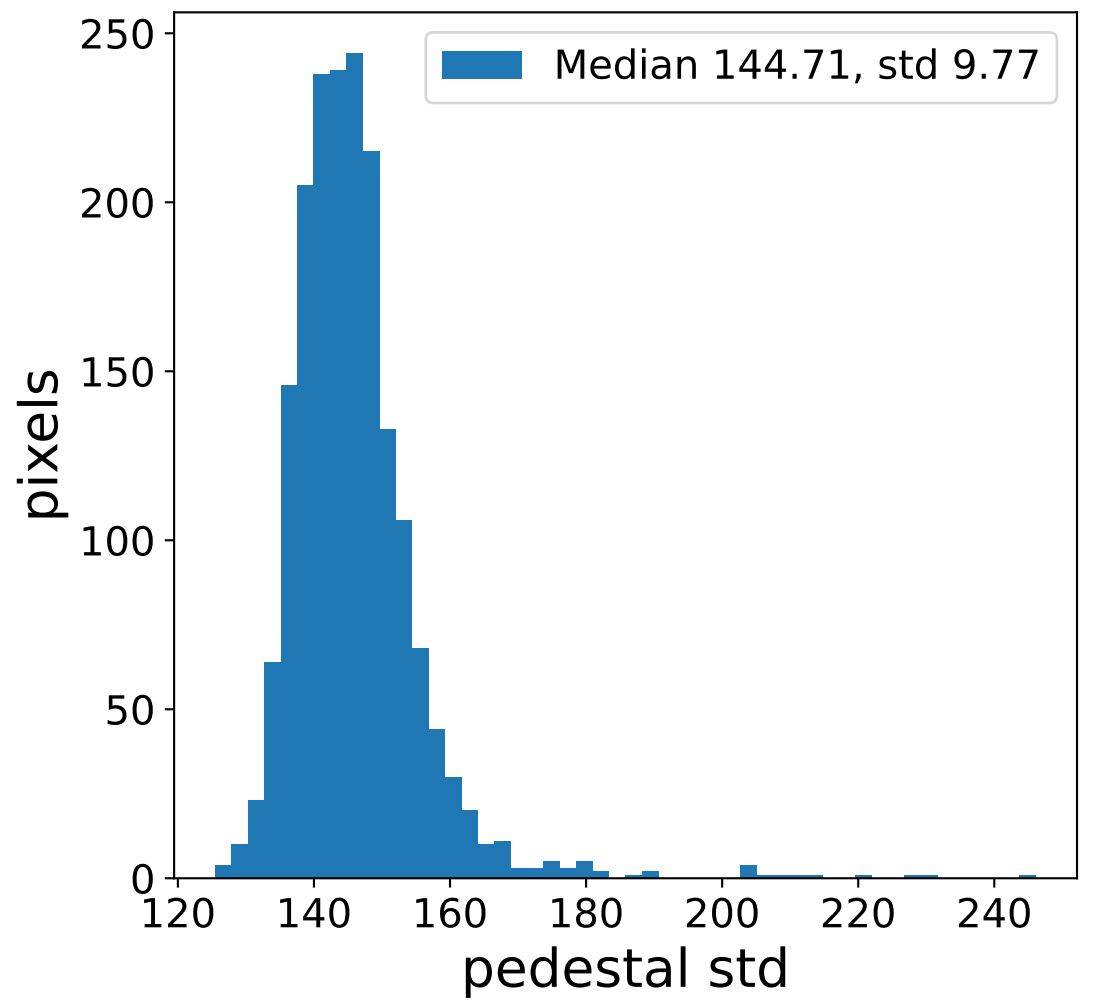

Run 7545

Run 7545

Run 7545 channel: HG

FF sample of 10000 events

pedestal sample of 10000 events

flat-fielded gain [ADC/pe]

Run 7545 channel: LG

FF sample of 10000 events

pedestal sample of 10000 events

flat-fielded gain [ADC/pe]