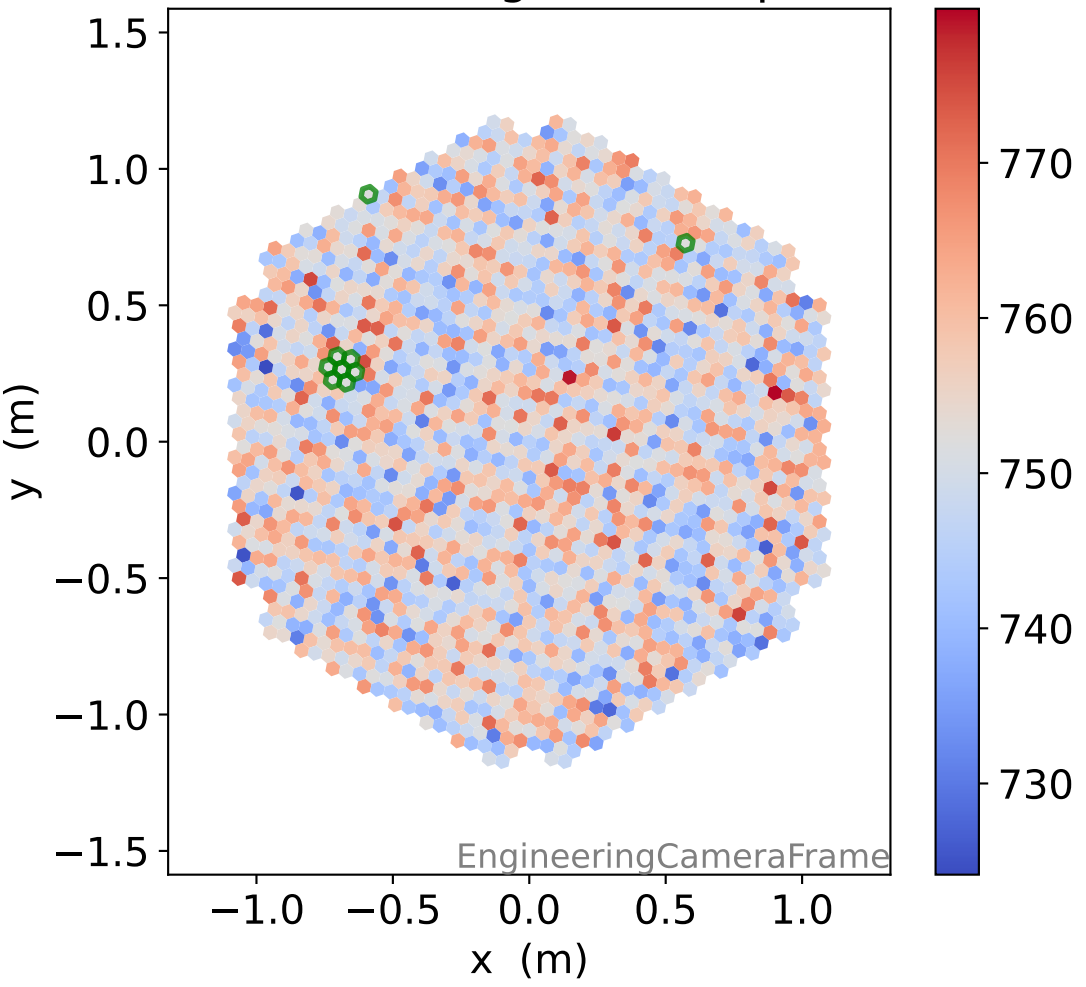

Run 7545

Run 7545

Run 7545 channel: HG

FF sample of 10000 events

pedestal sample of 10000 events

flat-fielded gain [ADC/pe]

Run 7545 channel: LG

FF sample of 10000 events

pedestal sample of 10000 events

flat-fielded gain [ADC/pe]