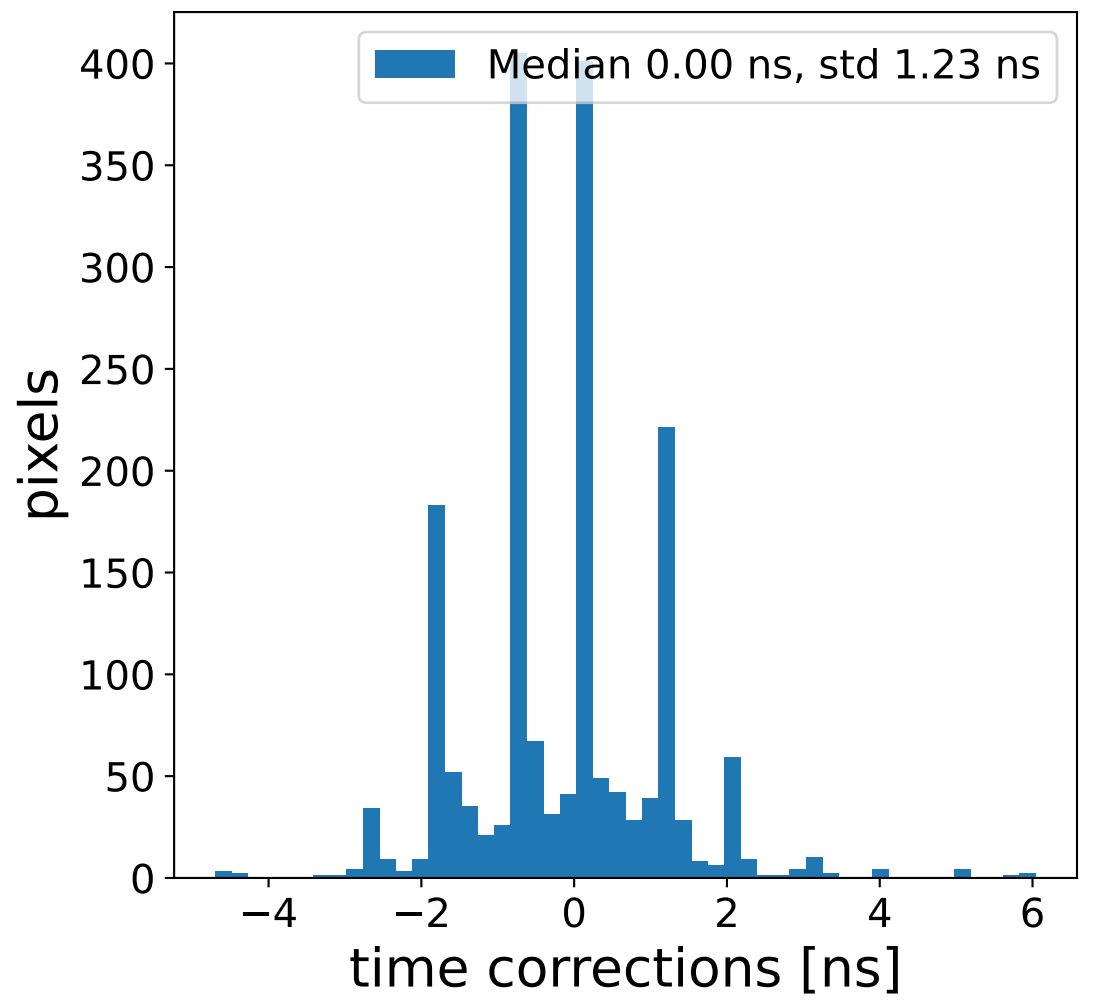

Run 7545

Run 7545

Run 7545 channel: HG

FF sample of 10000 events

pedestal sample of 10000 events

flat-fielded gain [ADC/pe]

Run 7545 channel: LG

FF sample of 10000 events

pedestal sample of 10000 events

flat-fielded gain [ADC/pe]