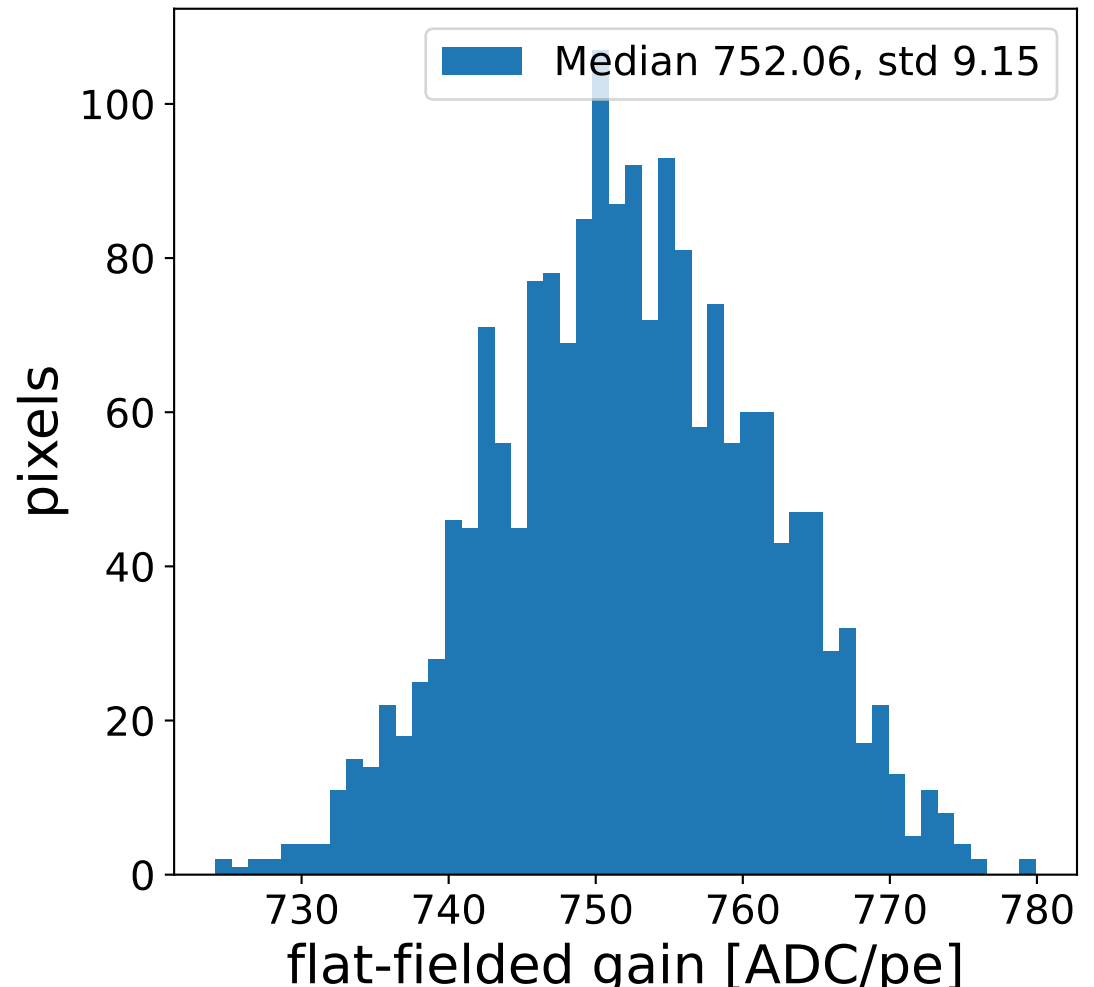

Run 7545

Run 7545

Run 7545 channel: HG

FF sample of 10000 events

pedestal sample of 10000 events

flat-fielded gain [ADC/pe]

Run 7545 channel: LG

FF sample of 10000 events

pedestal sample of 10000 events

flat-fielded gain [ADC/pe]