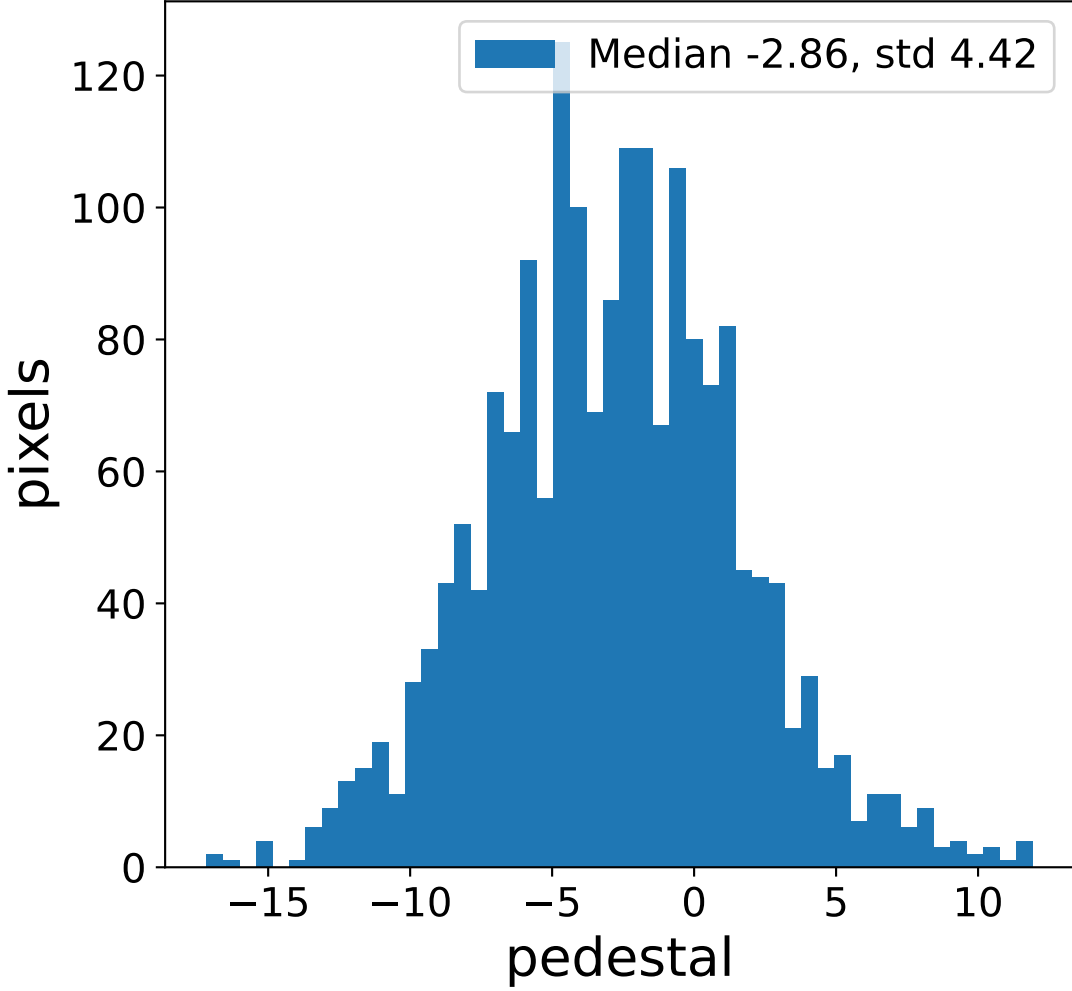

Run 7545

Run 7545

Run 7545 channel: HG

FF sample of 10000 events

pedestal sample of 10000 events

flat-fielded gain [ADC/pe]

Run 7545 channel: LG

FF sample of 10000 events

pedestal sample of 10000 events

flat-fielded gain [ADC/pe]