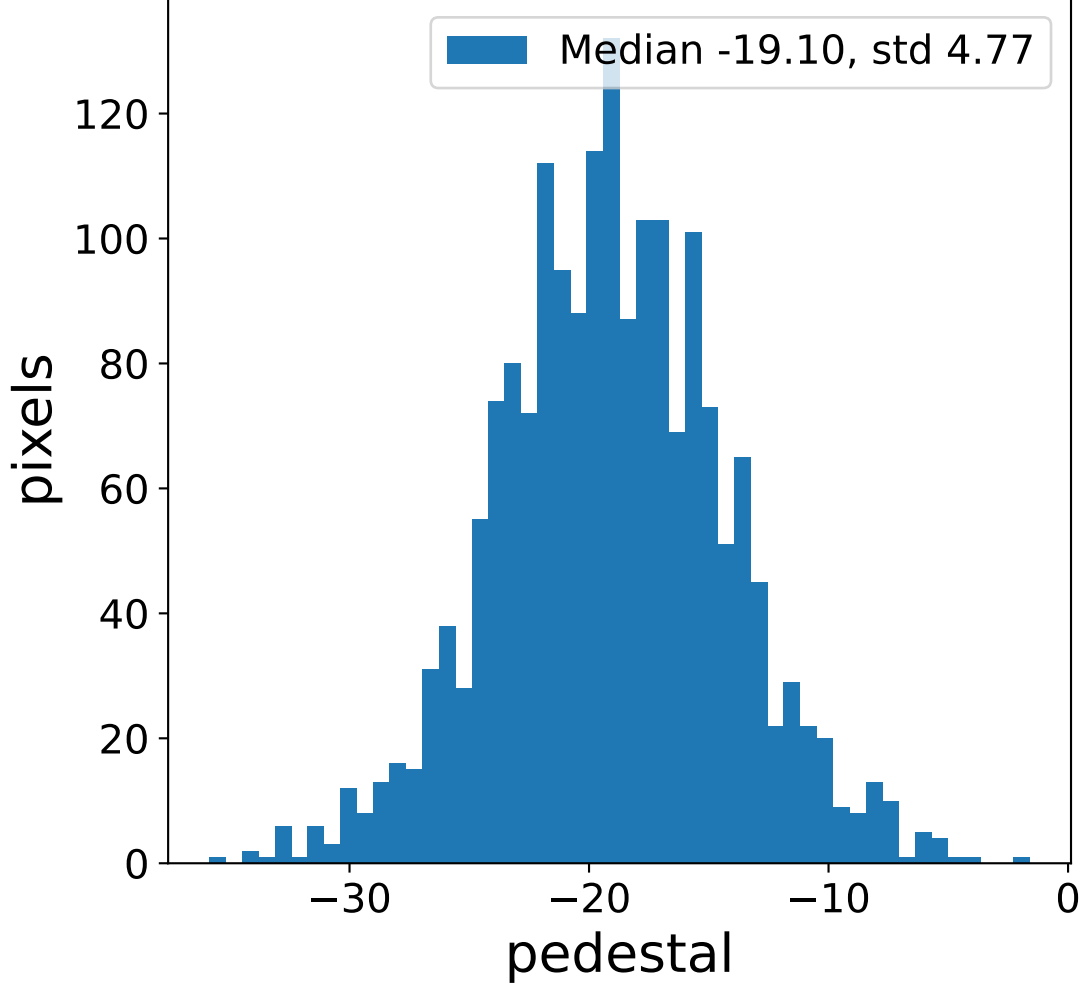

Run 7545

Run 7545

Run 7545 channel: HG

FF sample of 10000 events

pedestal sample of 10000 events

flat-fielded gain [ADC/pe]

Run 7545 channel: LG

FF sample of 10000 events

pedestal sample of 10000 events

flat-fielded gain [ADC/pe]