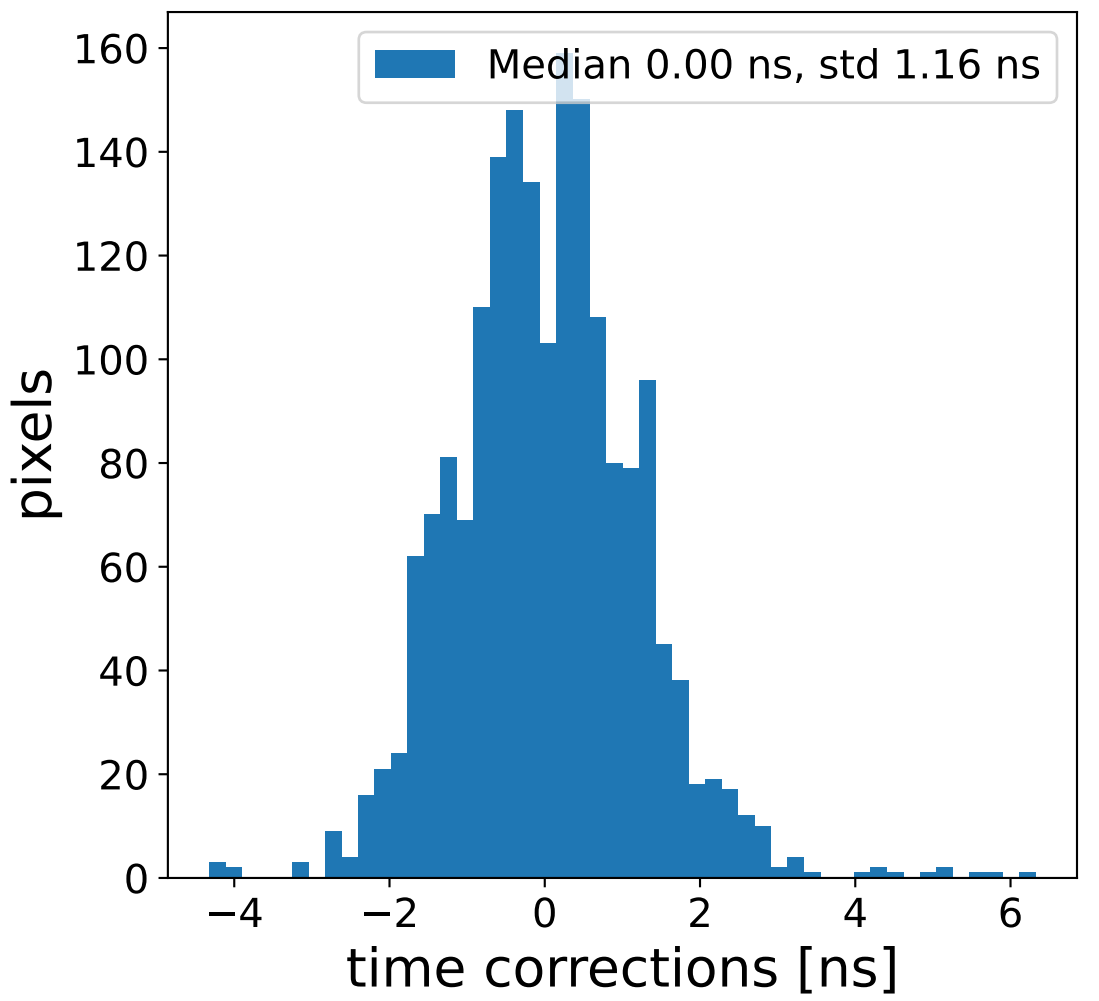

Run 7545

Run 7545

Run 7545 channel: HG

FF sample of 10000 events

pedestal sample of 10000 events

flat-fielded gain [ADC/pe]

Run 7545 channel: LG

FF sample of 10000 events

pedestal sample of 10000 events

flat-fielded gain [ADC/pe]