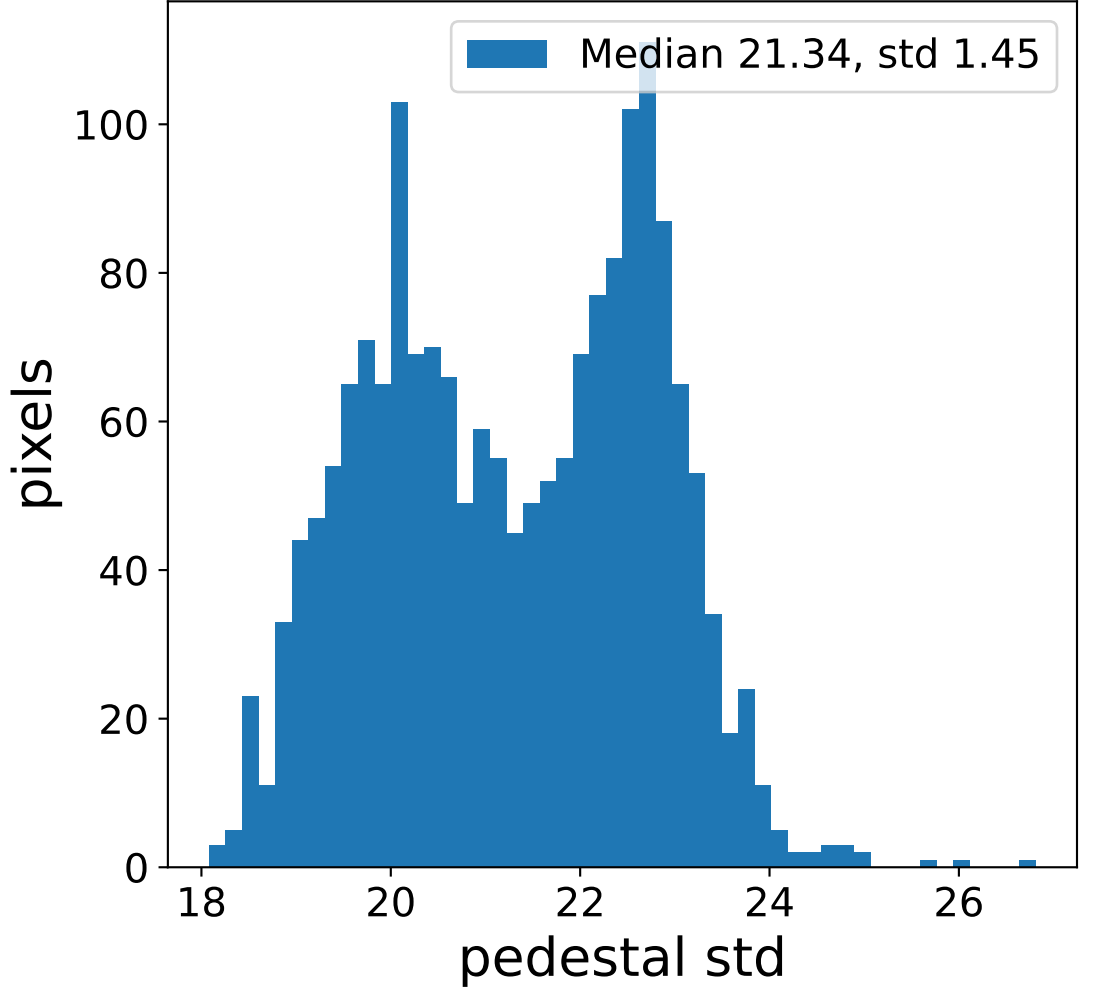

Run 7545

Run 7545

Run 7545 channel: HG

FF sample of 10000 events

pedestal sample of 10000 events

flat-fielded gain [ADC/pe]

Run 7545 channel: LG

FF sample of 10000 events

pedestal sample of 10000 events

flat-fielded gain [ADC/pe]