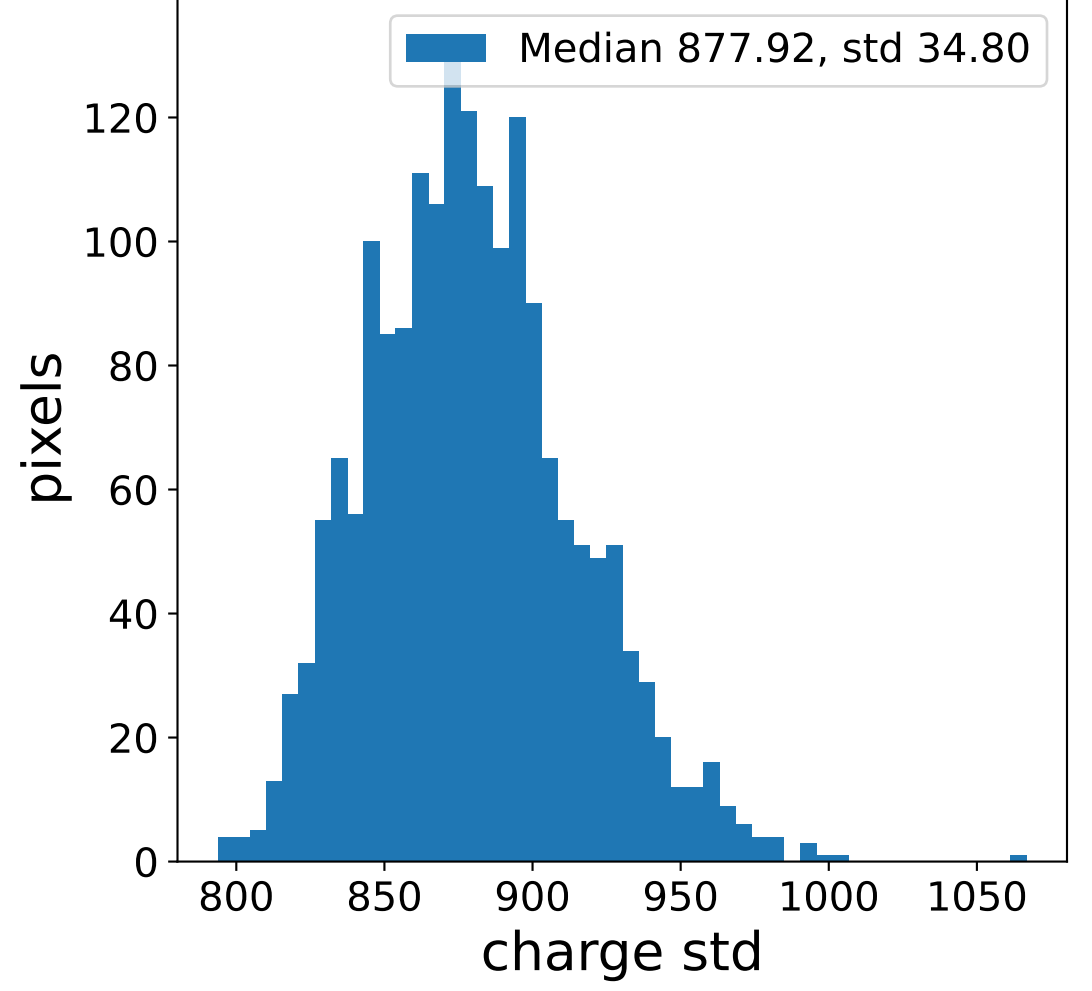

Run 7543

Run 7543

Run 7543 channel: HG

FF sample of 10000 events

pedestal sample of 10000 events

flat-fielded gain [ADC/pe]

Run 7543 channel: LG

FF sample of 10000 events

pedestal sample of 10000 events

flat-fielded gain [ADC/pe]