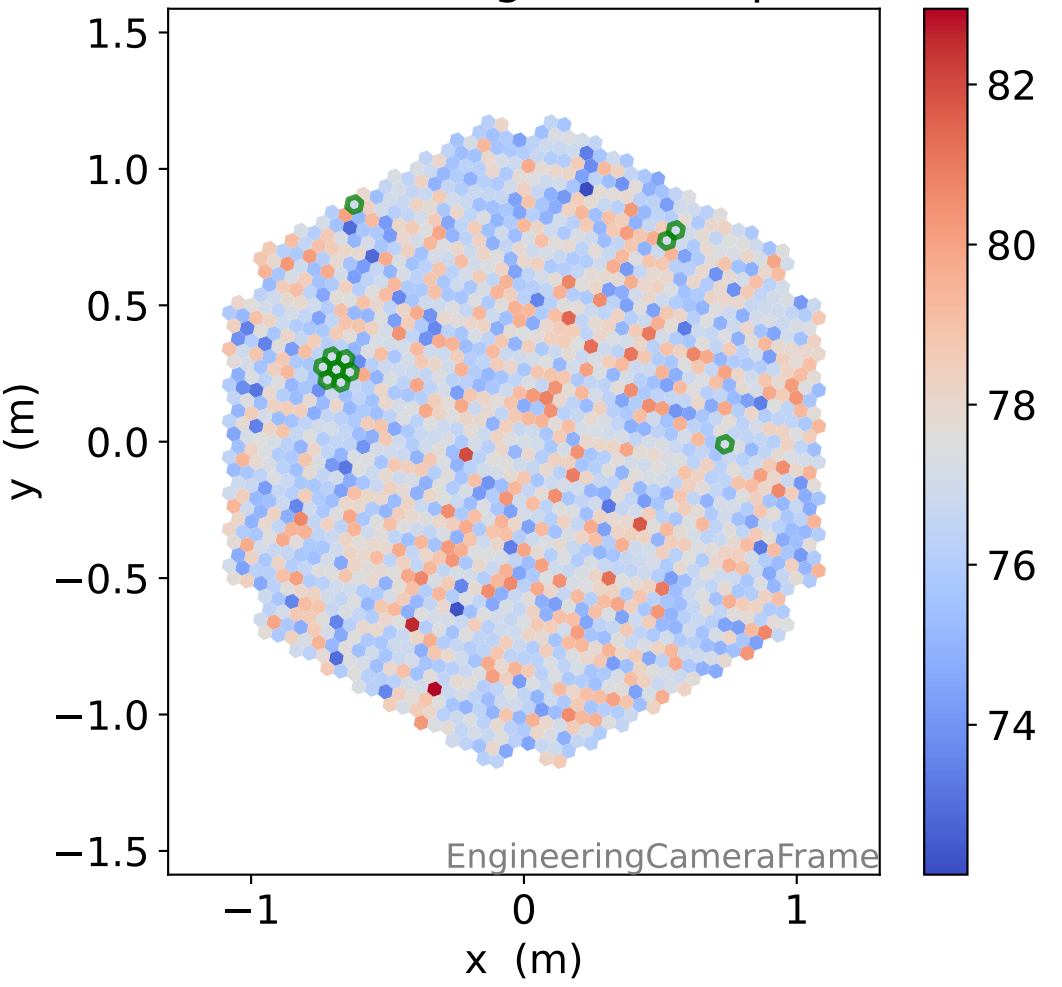

Run 7543

Run 7543

Run 7543 channel: HG

FF sample of 10000 events

pedestal sample of 10000 events

flat-fielded gain [ADC/pe]

Run 7543 channel: LG

FF sample of 10000 events

pedestal sample of 10000 events

flat-fielded gain [ADC/pe]