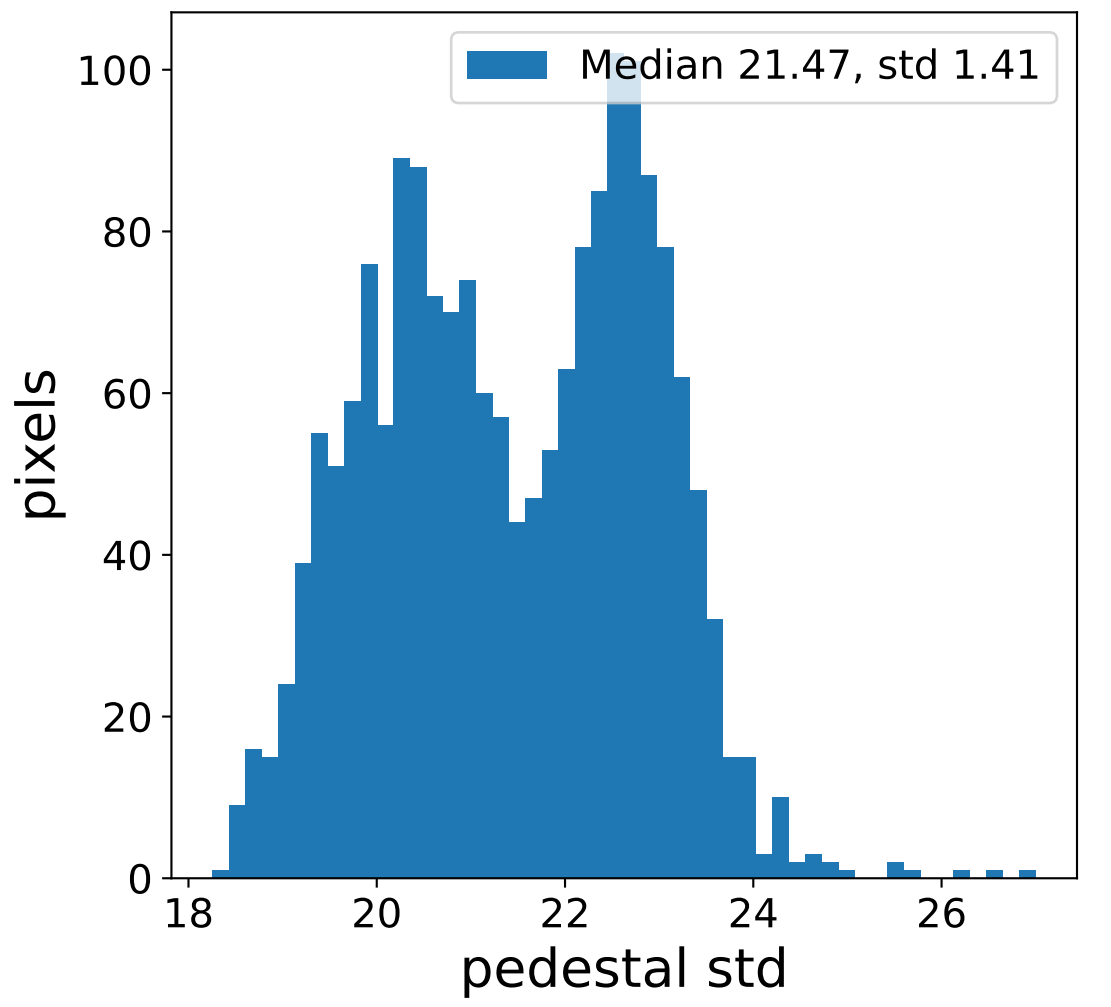

Run 7543

Run 7543

Run 7543 channel: HG

FF sample of 10000 events

pedestal sample of 10000 events

flat-fielded gain [ADC/pe]

Run 7543 channel: LG

FF sample of 10000 events

pedestal sample of 10000 events

flat-fielded gain [ADC/pe]