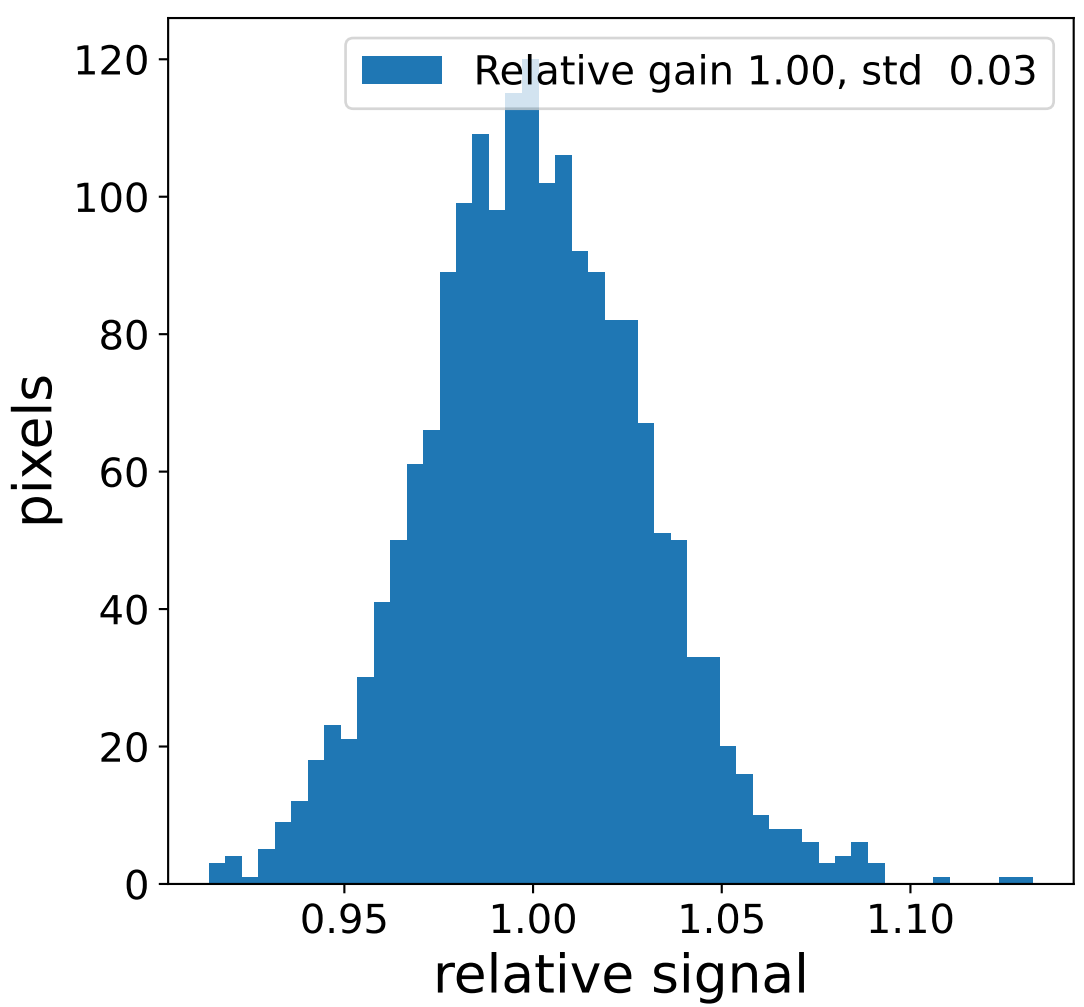

Run 7543

Run 7543

Run 7543 channel: HG

FF sample of 10000 events

pedestal sample of 10000 events

flat-fielded gain [ADC/pe]

Run 7543 channel: LG

FF sample of 10000 events

pedestal sample of 10000 events

flat-fielded gain [ADC/pe]