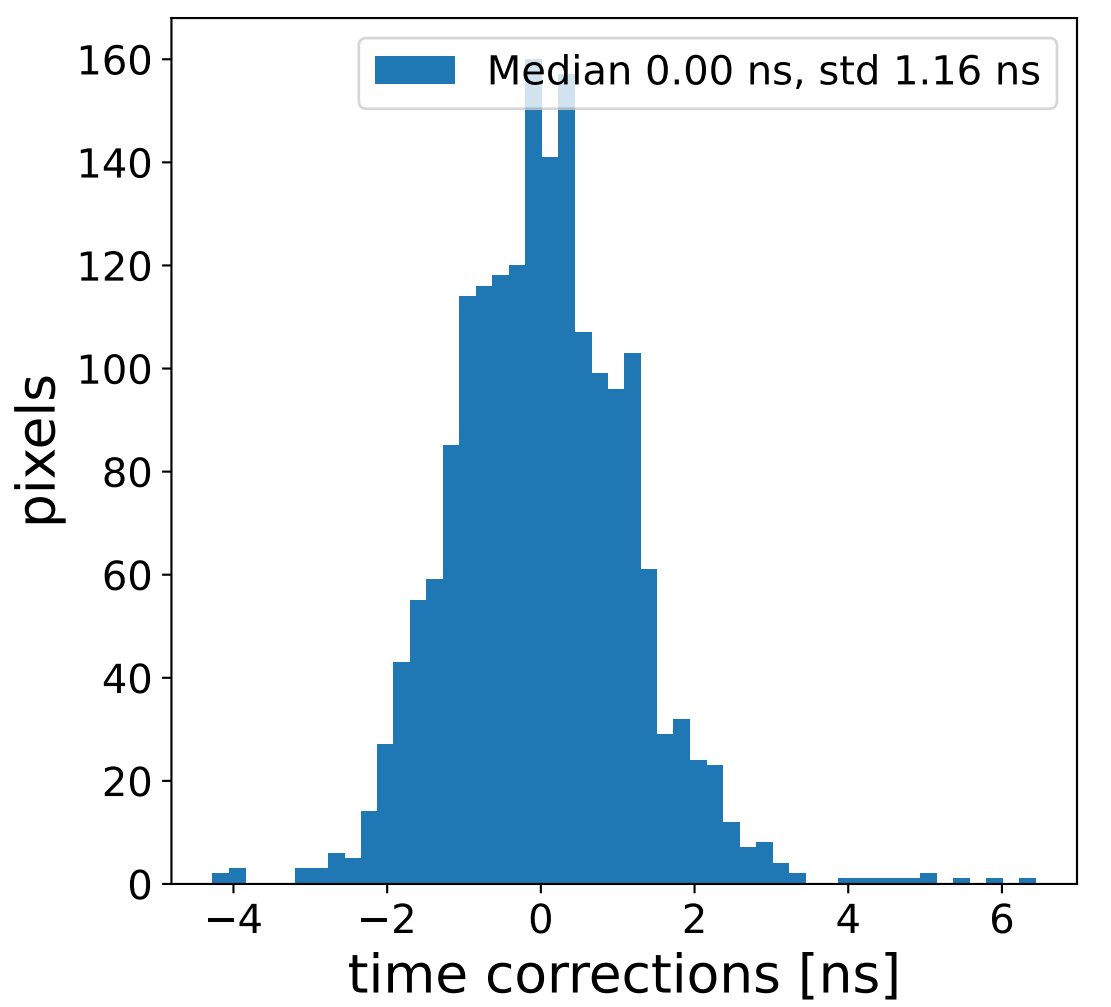

Run 7543

Run 7543

Run 7543 channel: HG

FF sample of 10000 events

pedestal sample of 10000 events

flat-fielded gain [ADC/pe]

Run 7543 channel: LG

FF sample of 10000 events

pedestal sample of 10000 events

flat-fielded gain [ADC/pe]