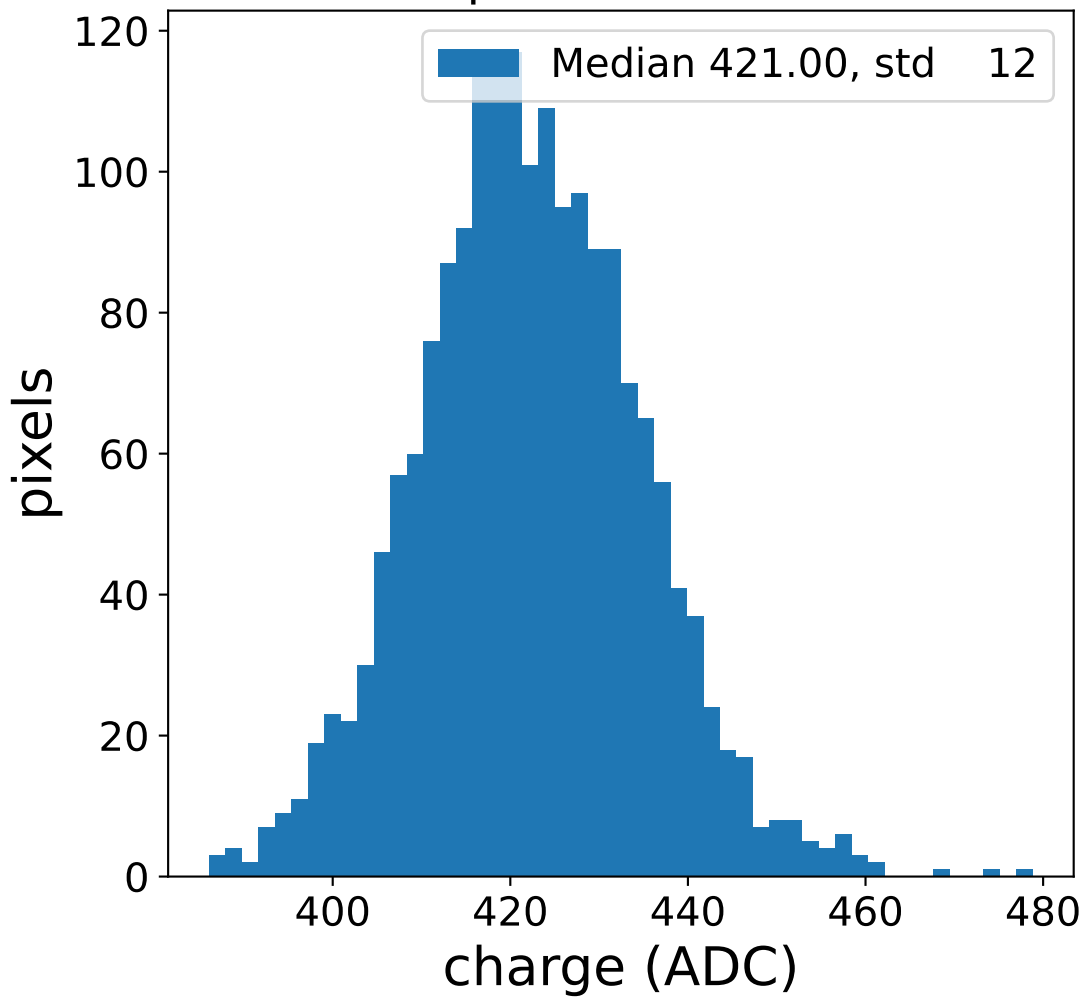

Run 7543

Run 7543

Run 7543 channel: HG

FF sample of 10000 events

pedestal sample of 10000 events

flat-fielded gain [ADC/pe]

Run 7543 channel: LG

FF sample of 10000 events

pedestal sample of 10000 events

flat-fielded gain [ADC/pe]