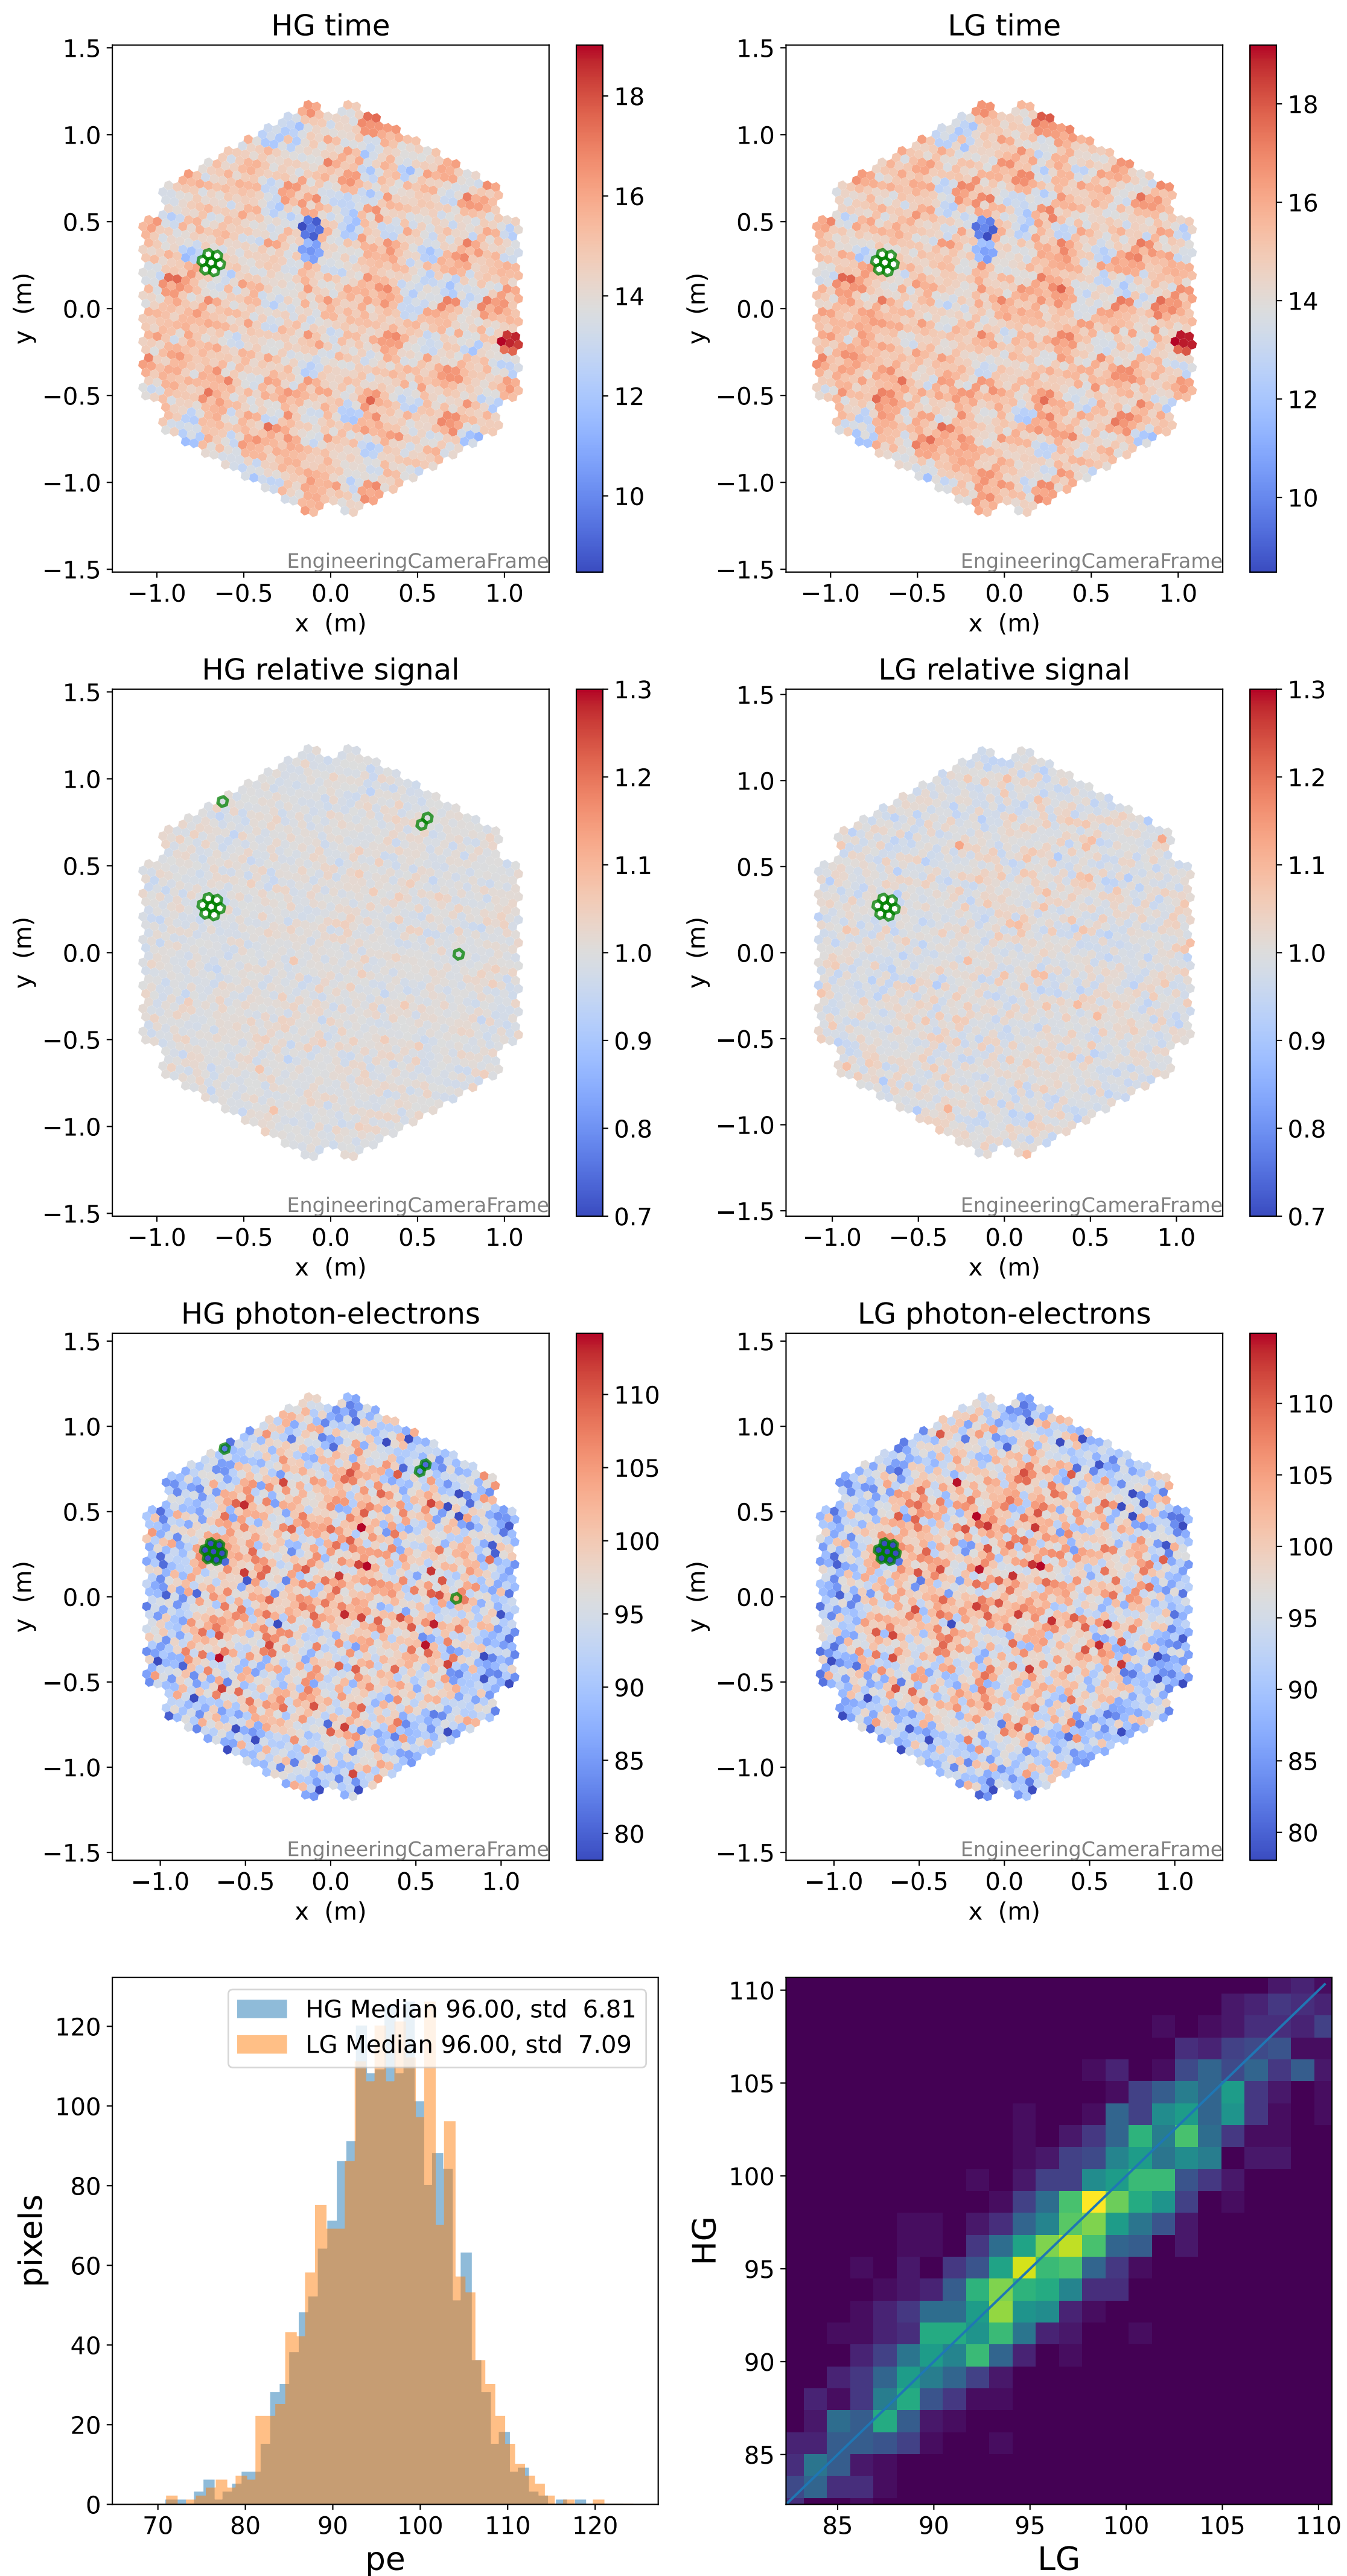

Run 7543

Run 7543

Run 7543 channel: HG

FF sample of 10000 events

pedestal sample of 10000 events

flat-fielded gain [ADC/pe]

Run 7543 channel: LG

FF sample of 10000 events

pedestal sample of 10000 events

flat-fielded gain [ADC/pe]