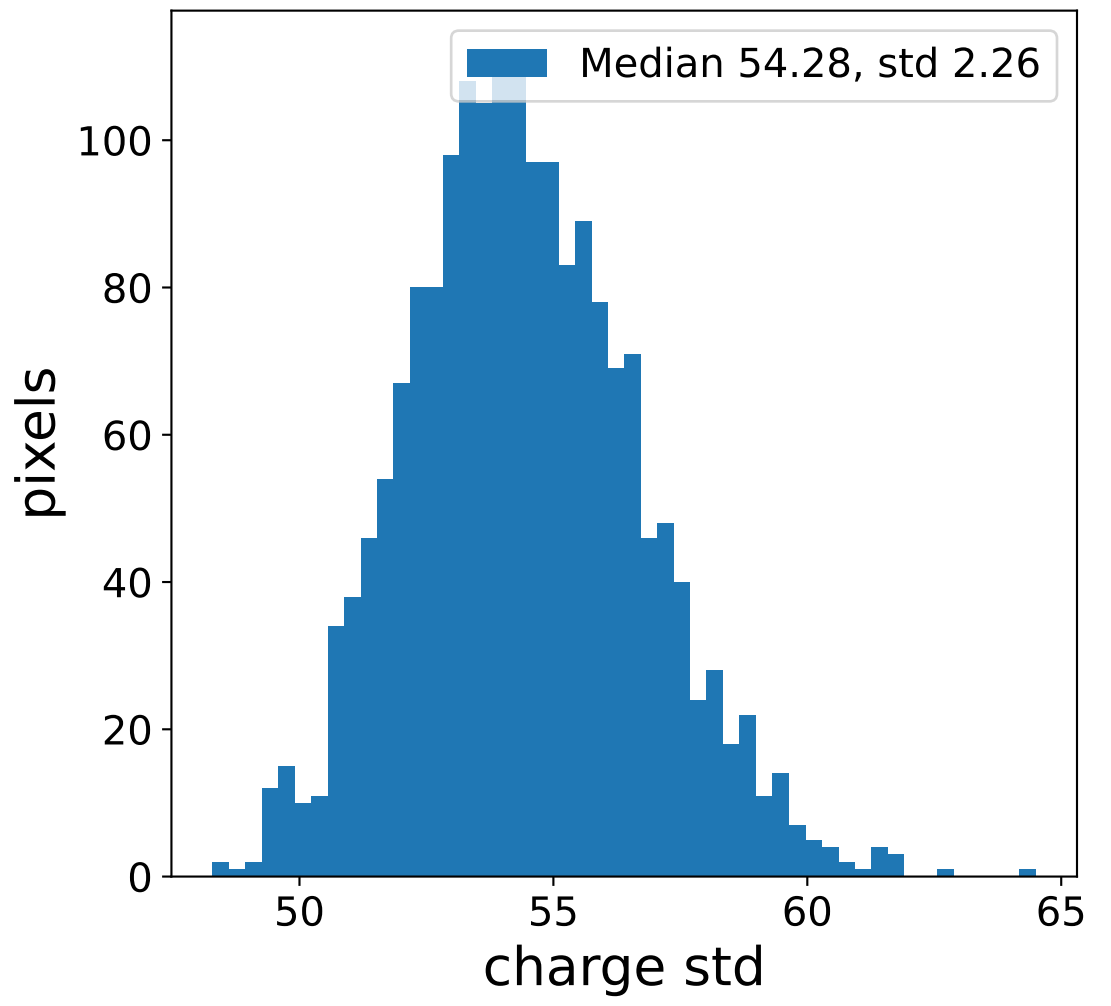

Run 7543

Run 7543

Run 7543 channel: HG

FF sample of 10000 events

pedestal sample of 10000 events

flat-fielded gain [ADC/pe]

Run 7543 channel: LG

FF sample of 10000 events

pedestal sample of 10000 events

flat-fielded gain [ADC/pe]