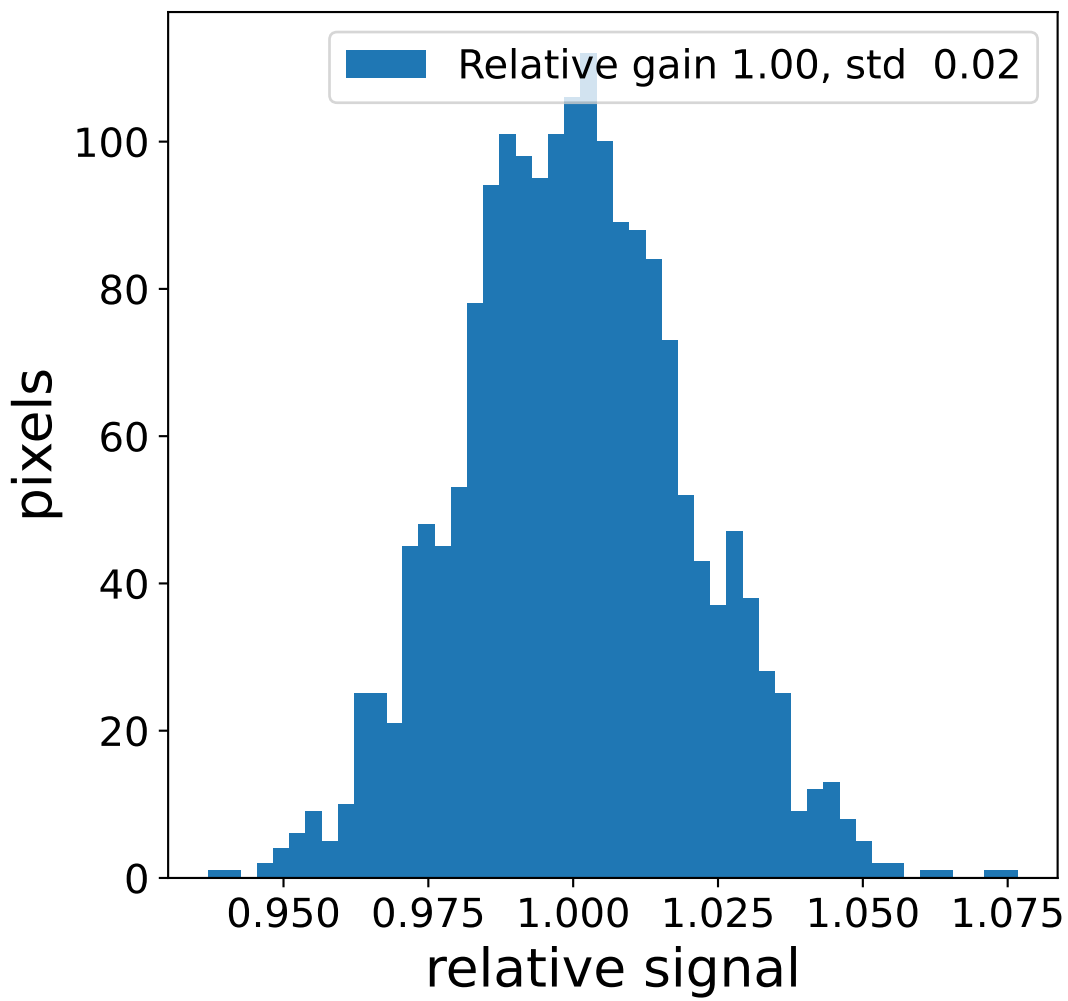

Run 7543

Run 7543

Run 7543 channel: HG

FF sample of 10000 events

pedestal sample of 10000 events

flat-fielded gain [ADC/pe]

Run 7543 channel: LG

FF sample of 10000 events

pedestal sample of 10000 events

flat-fielded gain [ADC/pe]