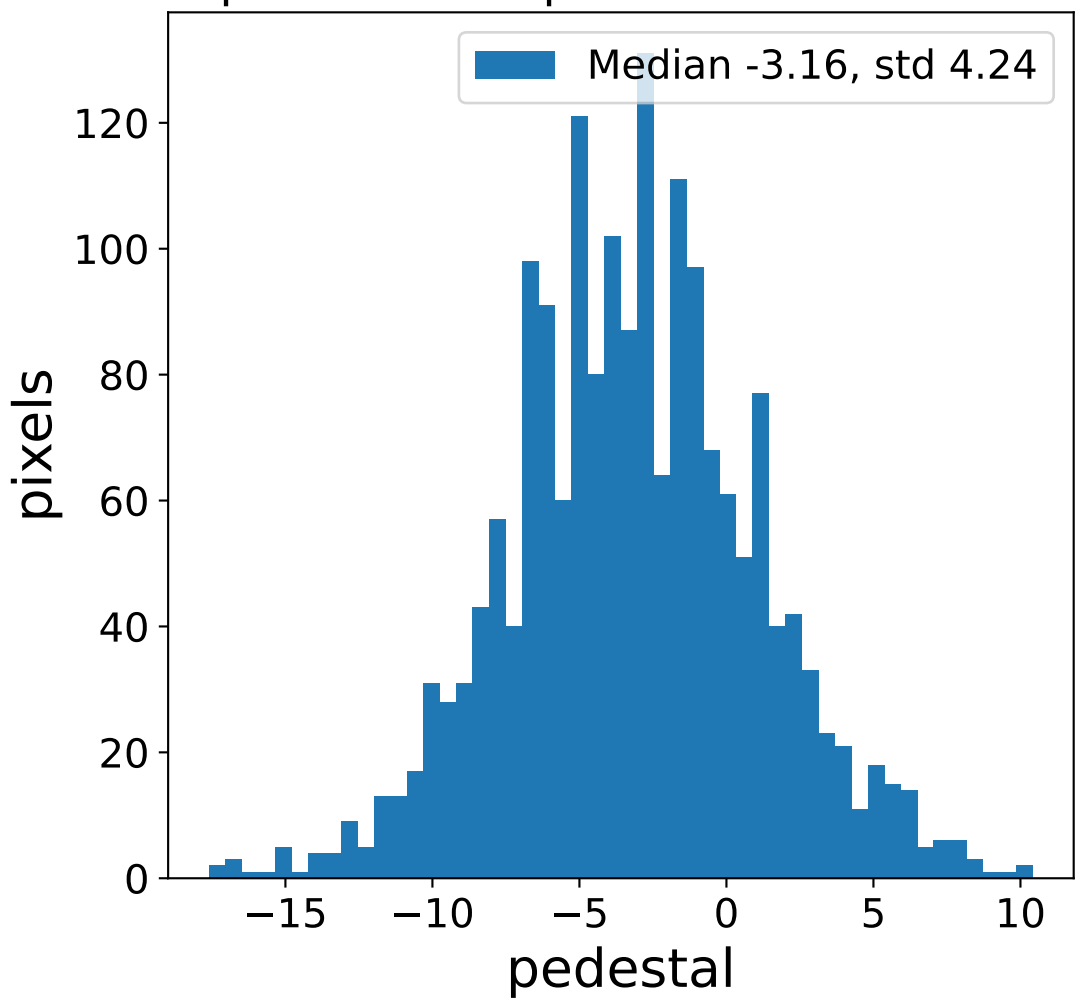

Run 7543

Run 7543

Run 7543 channel: HG

FF sample of 10000 events

pedestal sample of 10000 events

flat-fielded gain [ADC/pe]

Run 7543 channel: LG

FF sample of 10000 events

pedestal sample of 10000 events

flat-fielded gain [ADC/pe]