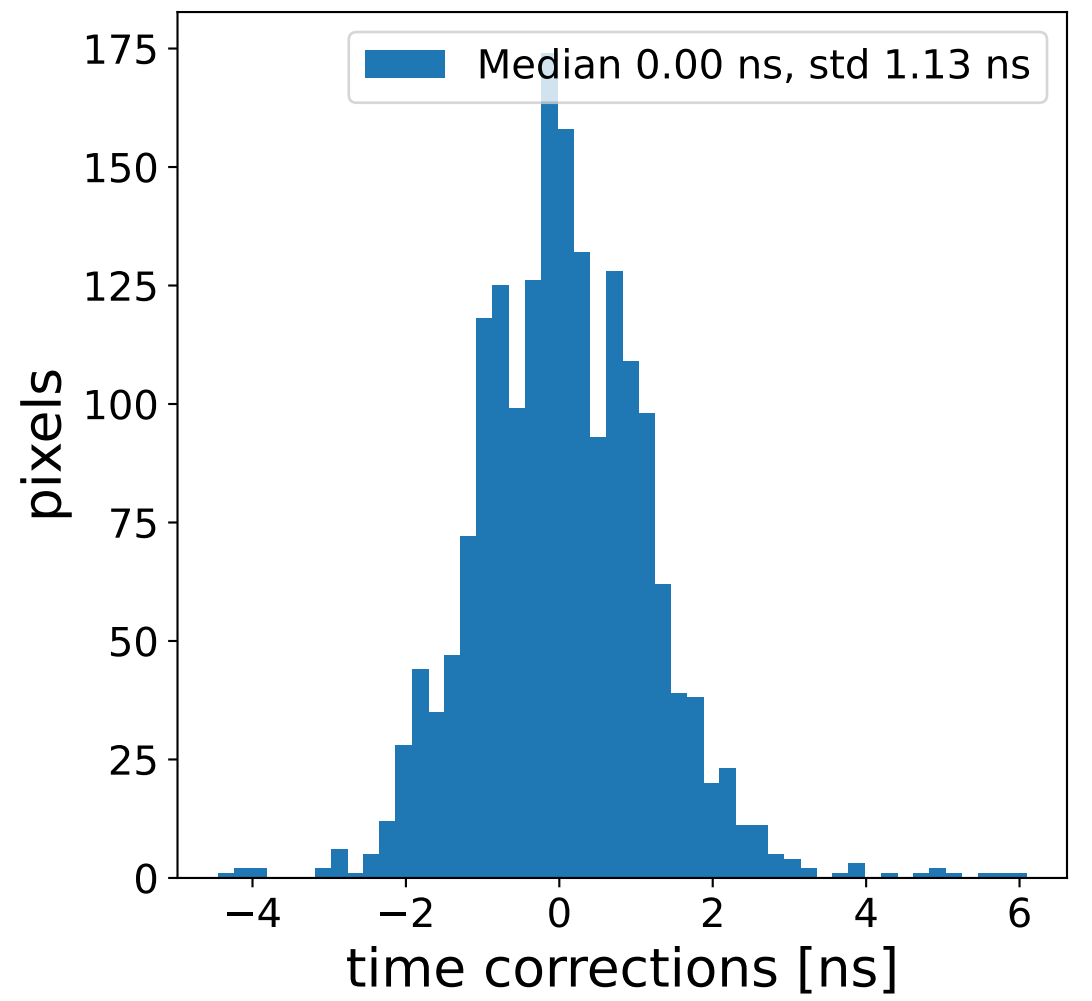

Run 7543

Run 7543

Run 7543 channel: HG

FF sample of 10000 events

pedestal sample of 10000 events

flat-fielded gain [ADC/pe]

Run 7543 channel: LG

FF sample of 10000 events

pedestal sample of 10000 events

flat-fielded gain [ADC/pe]