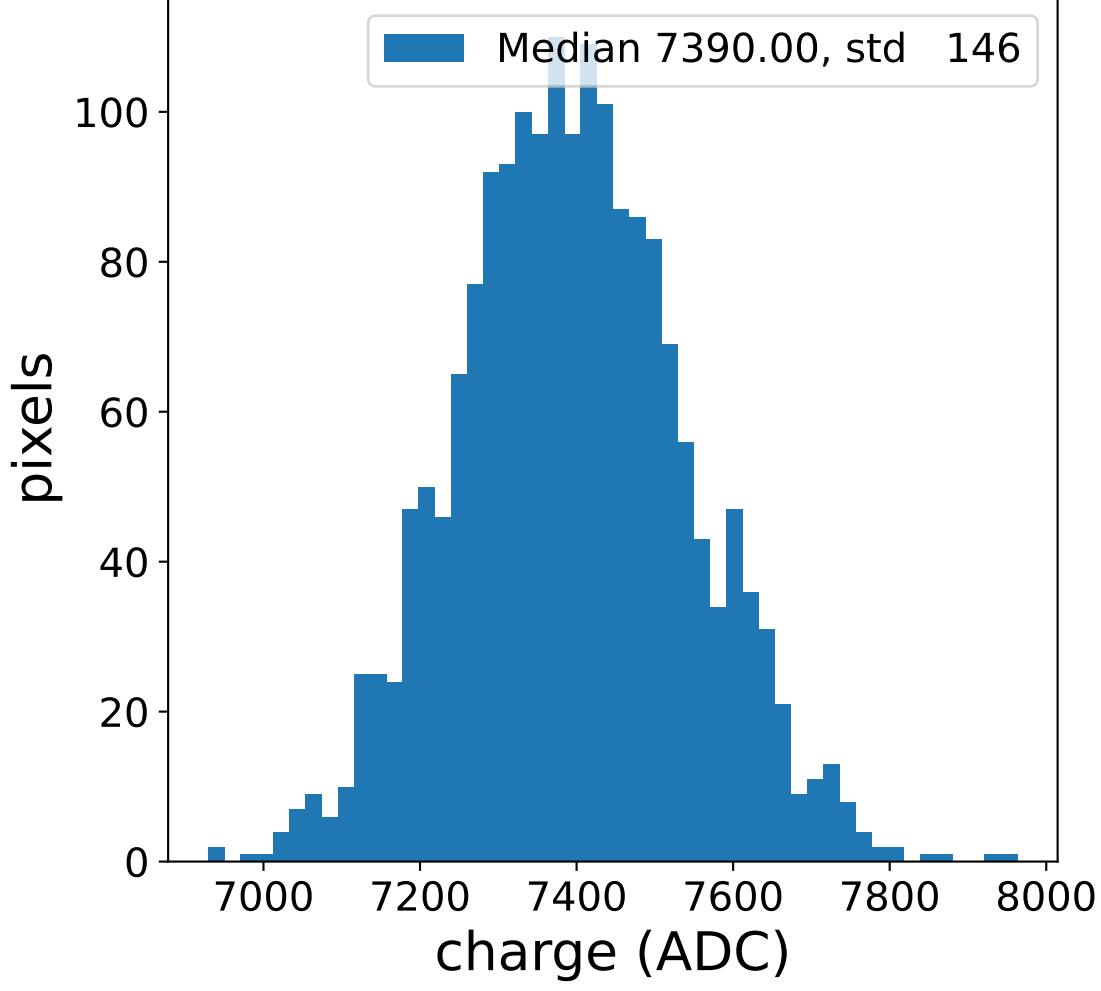

Run 7543

Run 7543

Run 7543 channel: HG

FF sample of 10000 events

pedestal sample of 10000 events

flat-fielded gain [ADC/pe]

Run 7543 channel: LG

FF sample of 10000 events

pedestal sample of 10000 events

flat-fielded gain [ADC/pe]