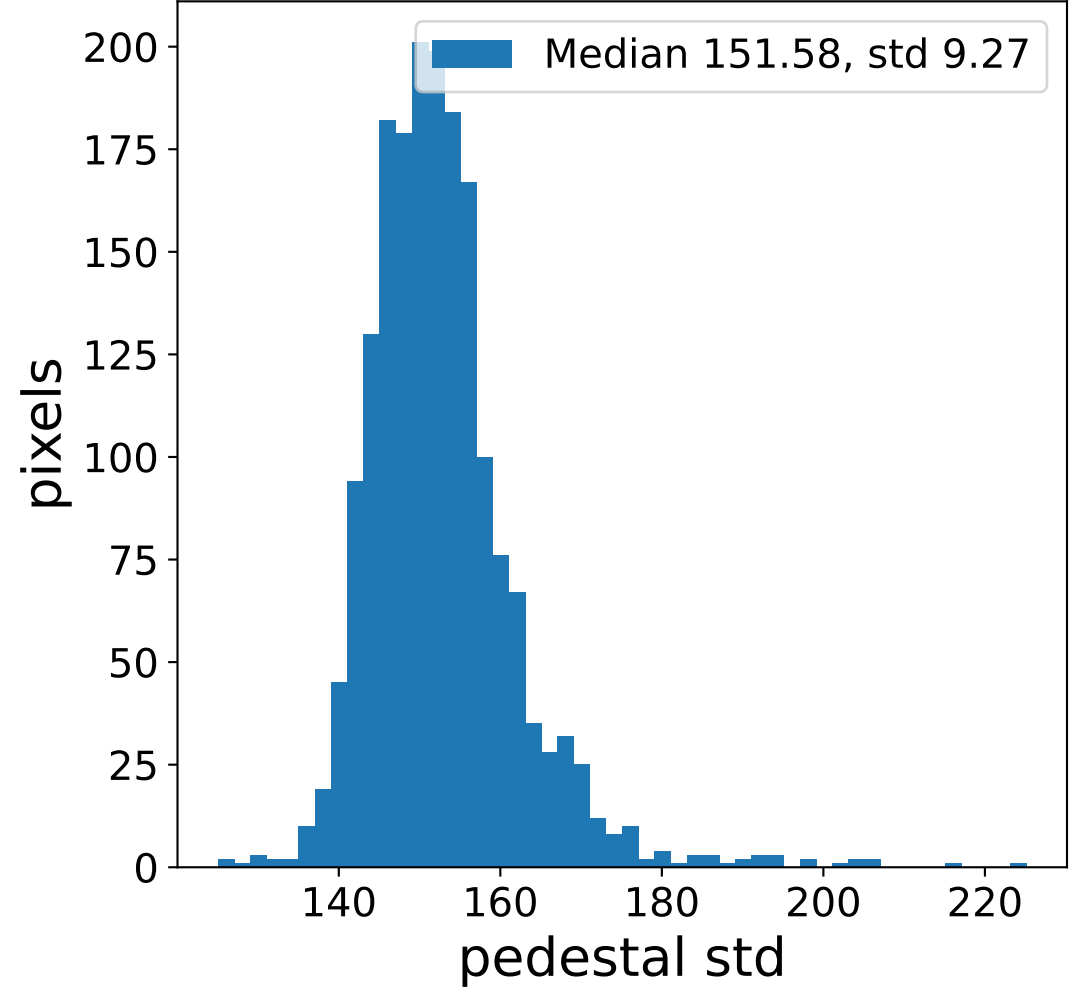

Run 7543

Run 7543

Run 7543 channel: HG

FF sample of 10000 events

pedestal sample of 10000 events

flat-fielded gain [ADC/pe]

Run 7543 channel: LG

FF sample of 10000 events

pedestal sample of 10000 events

flat-fielded gain [ADC/pe]