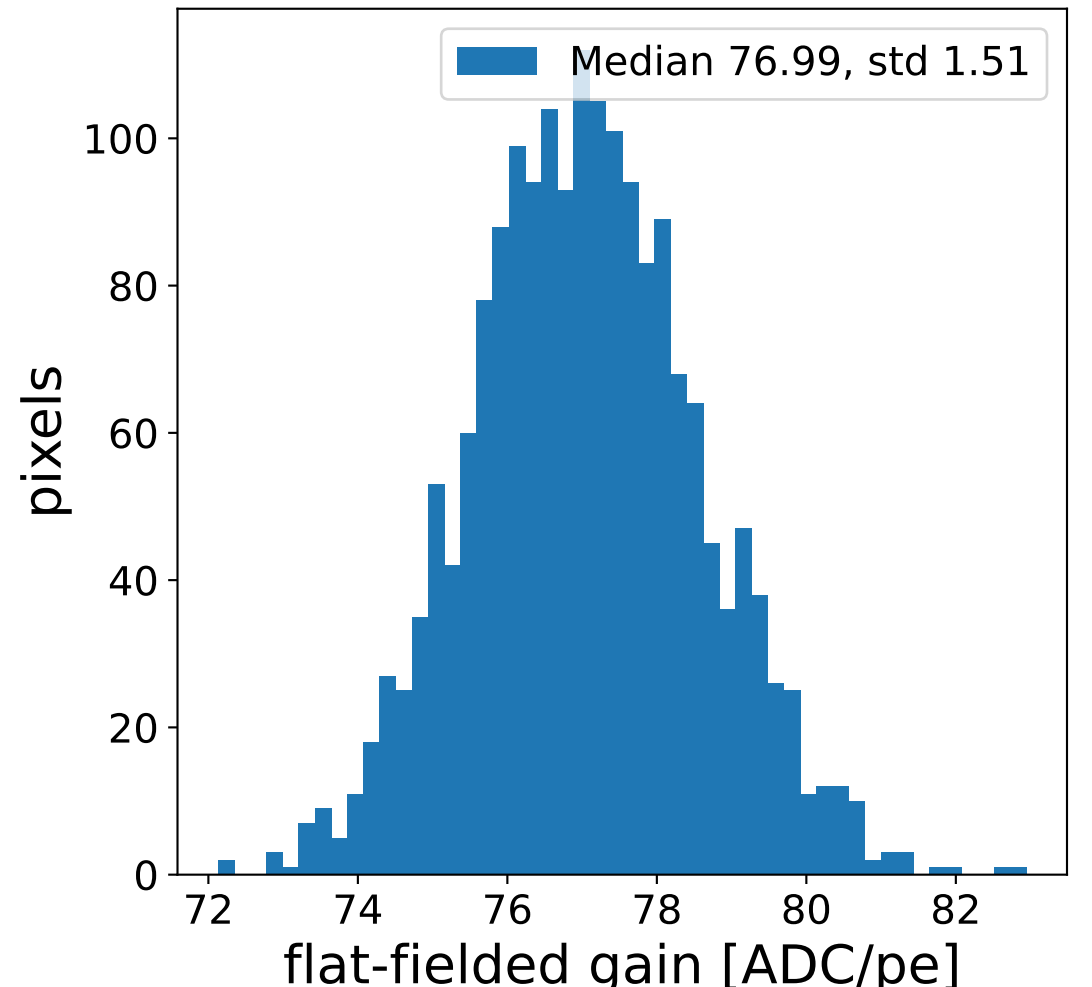

Run 7543

Run 7543

Run 7543 channel: HG

FF sample of 10000 events

pedestal sample of 10000 events

flat-fielded gain [ADC/pe]

Run 7543 channel: LG

FF sample of 10000 events

pedestal sample of 10000 events

flat-fielded gain [ADC/pe]