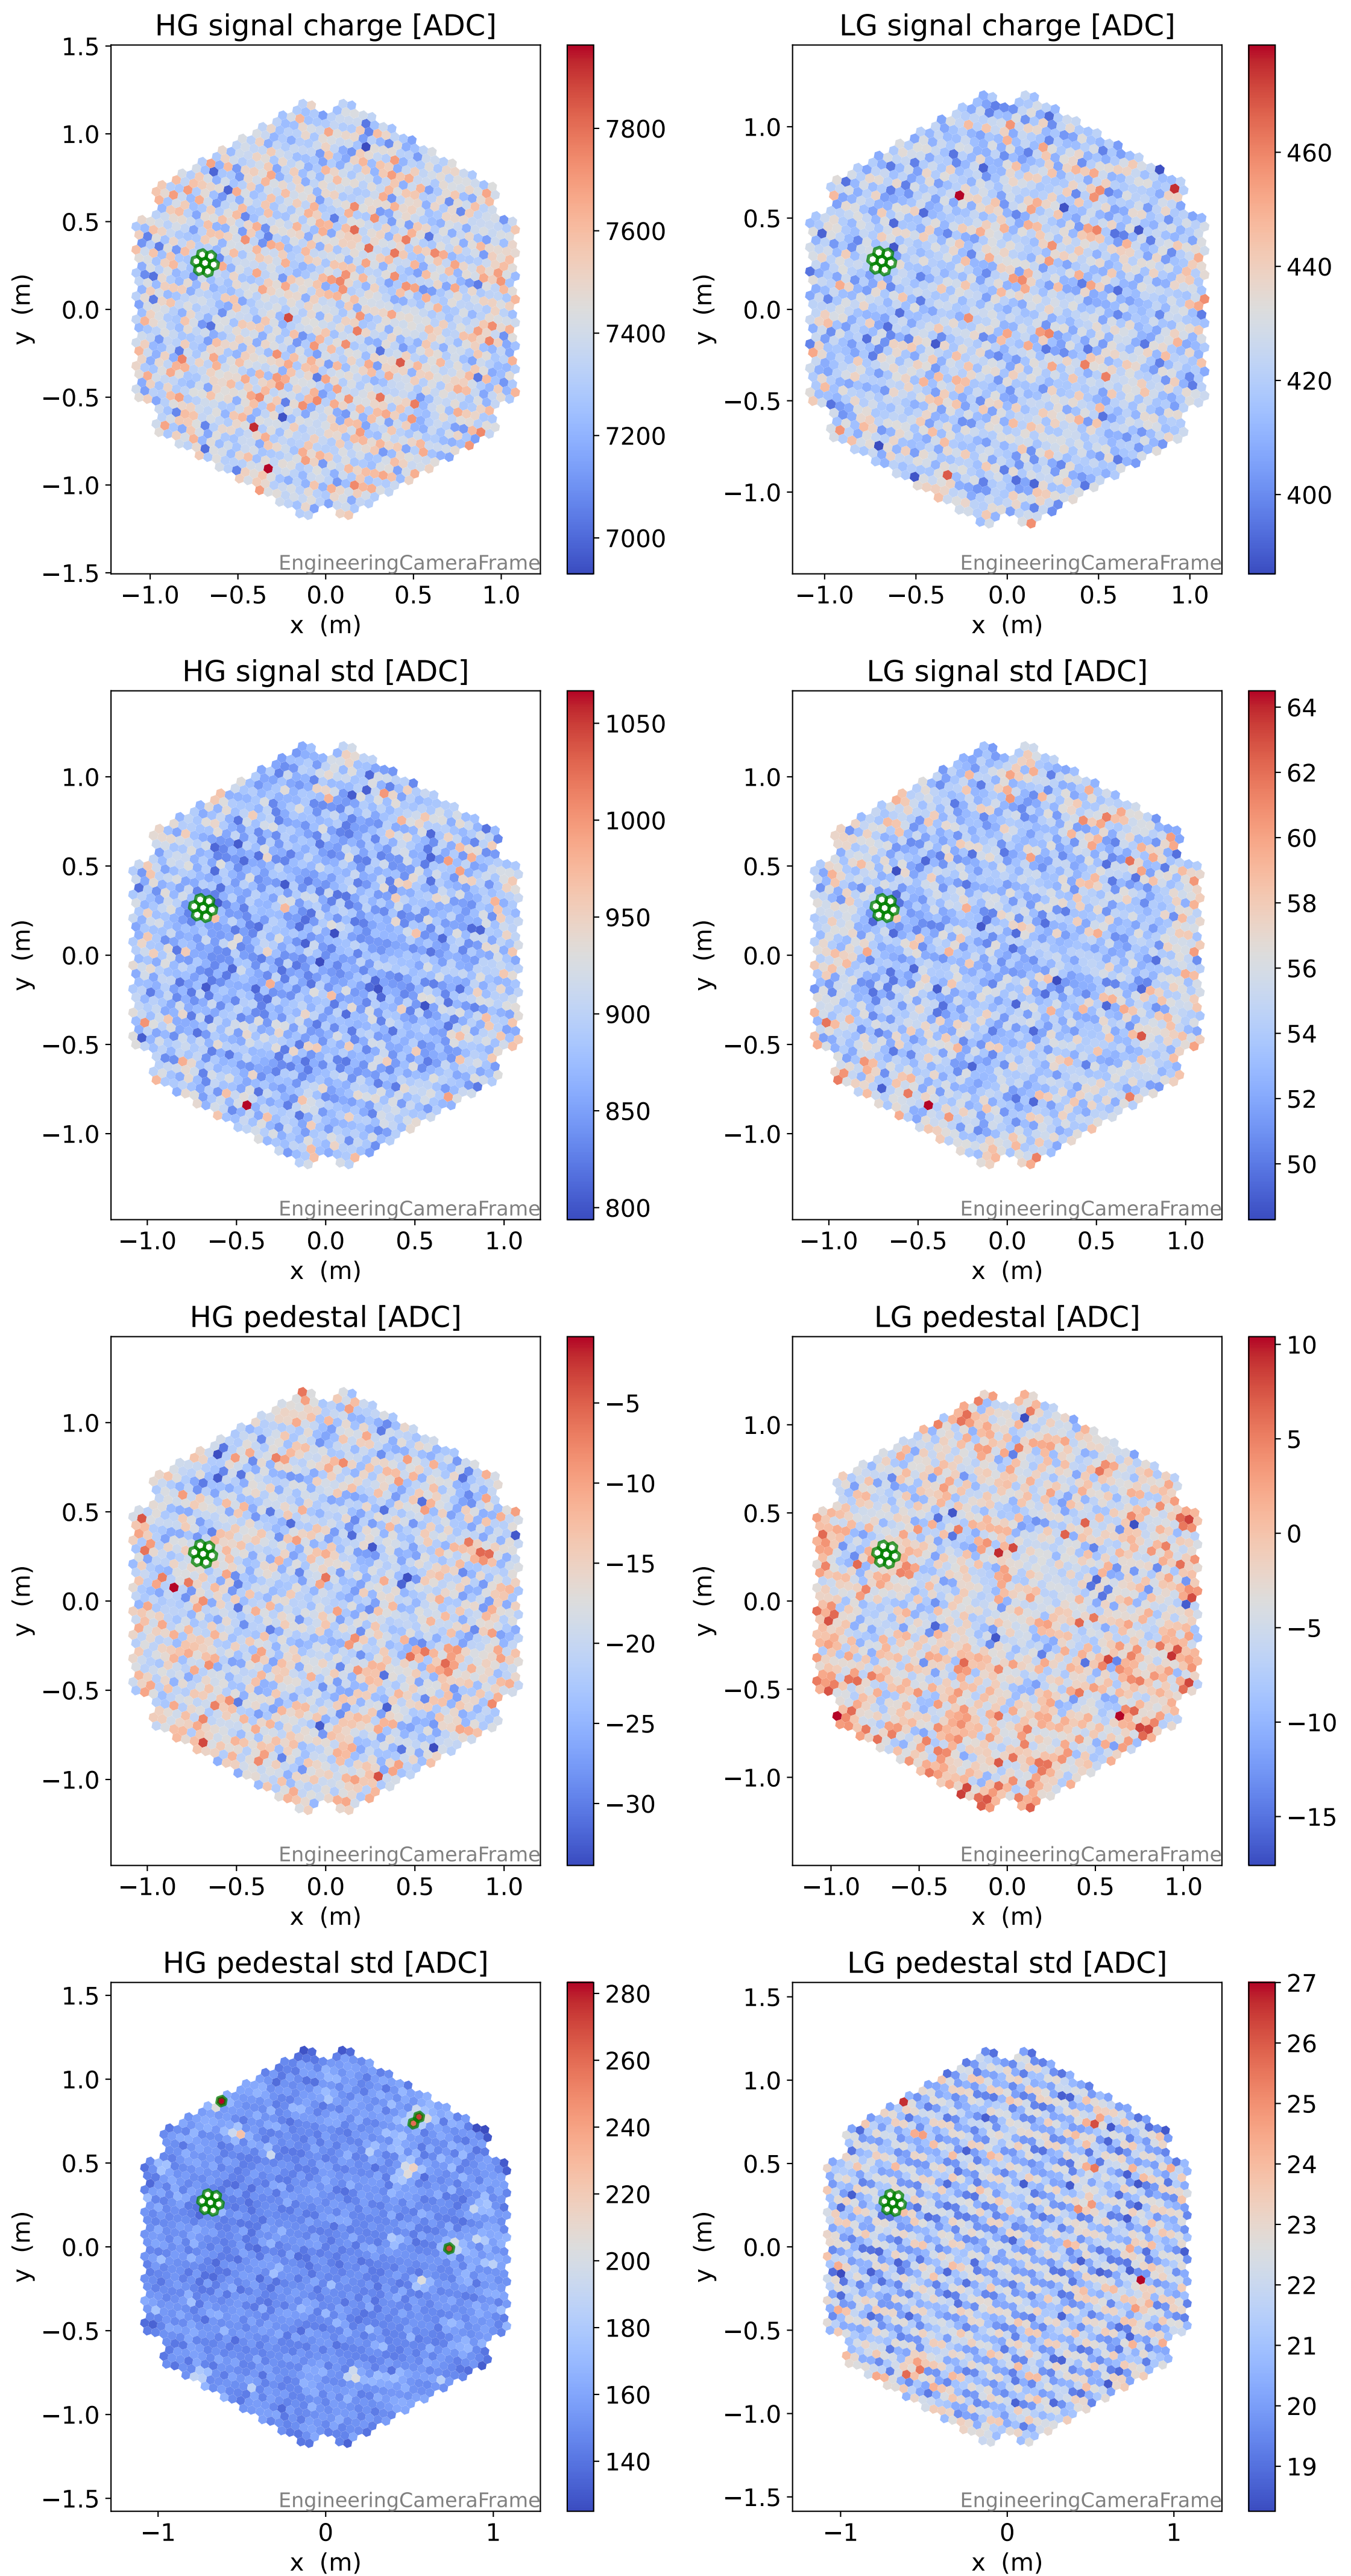

Run 7543

Run 7543

Run 7543 channel: HG

FF sample of 10000 events

pedestal sample of 10000 events

flat-fielded gain [ADC/pe]

Run 7543 channel: LG

FF sample of 10000 events

pedestal sample of 10000 events

flat-fielded gain [ADC/pe]