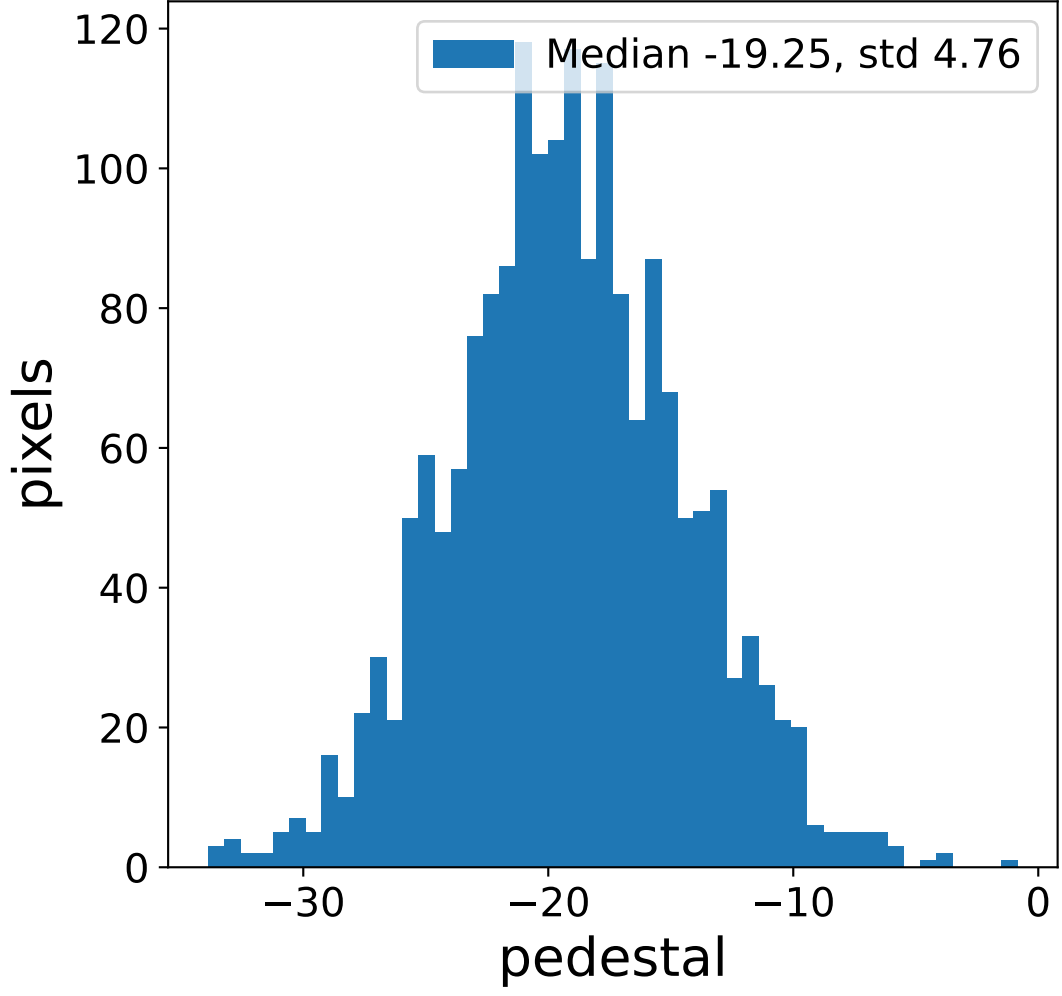

Run 7543

Run 7543

Run 7543 channel: HG

FF sample of 10000 events

pedestal sample of 10000 events

flat-fielded gain [ADC/pe]

Run 7543 channel: LG

FF sample of 10000 events

pedestal sample of 10000 events

flat-fielded gain [ADC/pe]