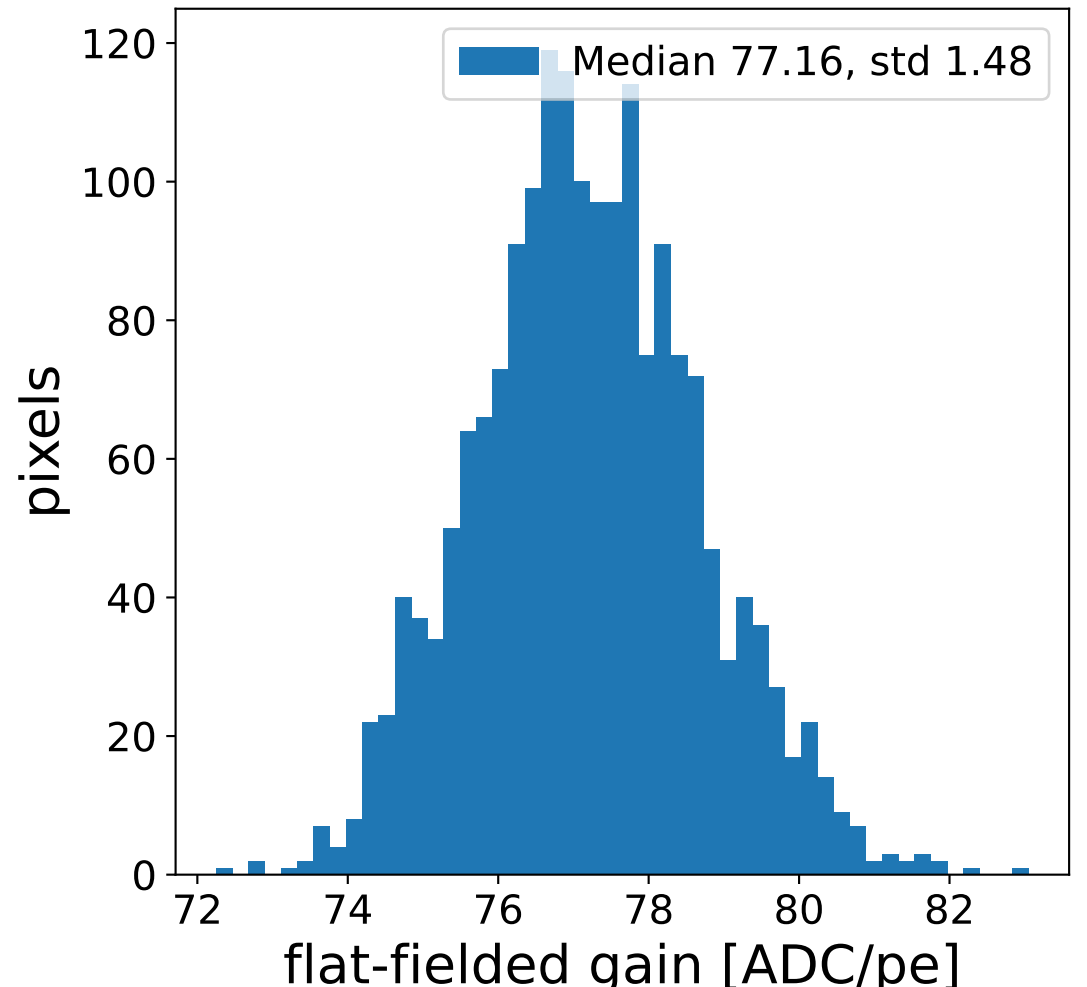

Run 7543

Run 7543

Run 7543 channel: HG

FF sample of 10000 events

pedestal sample of 10000 events

flat-fielded gain [ADC/pe]

Run 7543 channel: LG

FF sample of 10000 events

pedestal sample of 10000 events

flat-fielded gain [ADC/pe]