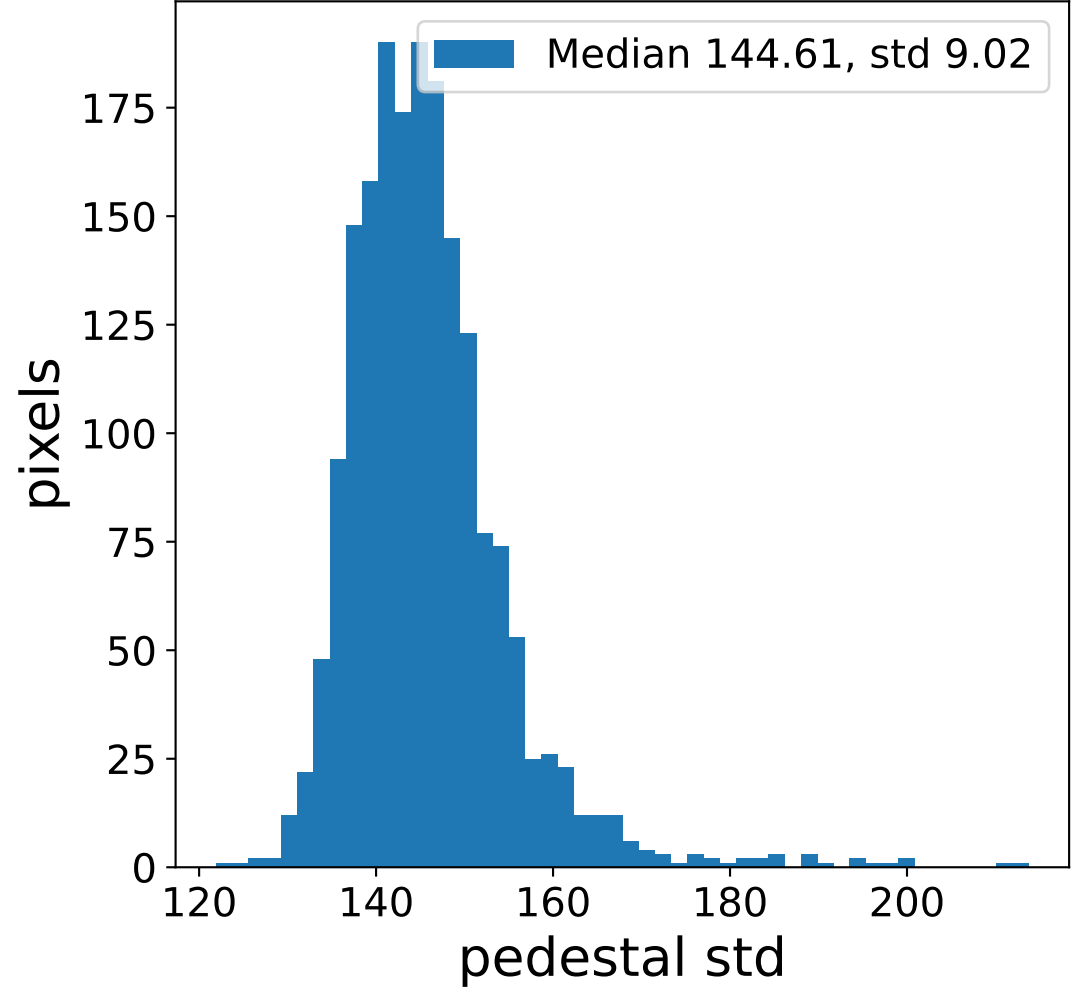

Run 7543

Run 7543

Run 7543 channel: HG

FF sample of 10000 events

pedestal sample of 10000 events

flat-fielded gain [ADC/pe]

Run 7543 channel: LG

FF sample of 10000 events

pedestal sample of 10000 events

flat-fielded gain [ADC/pe]