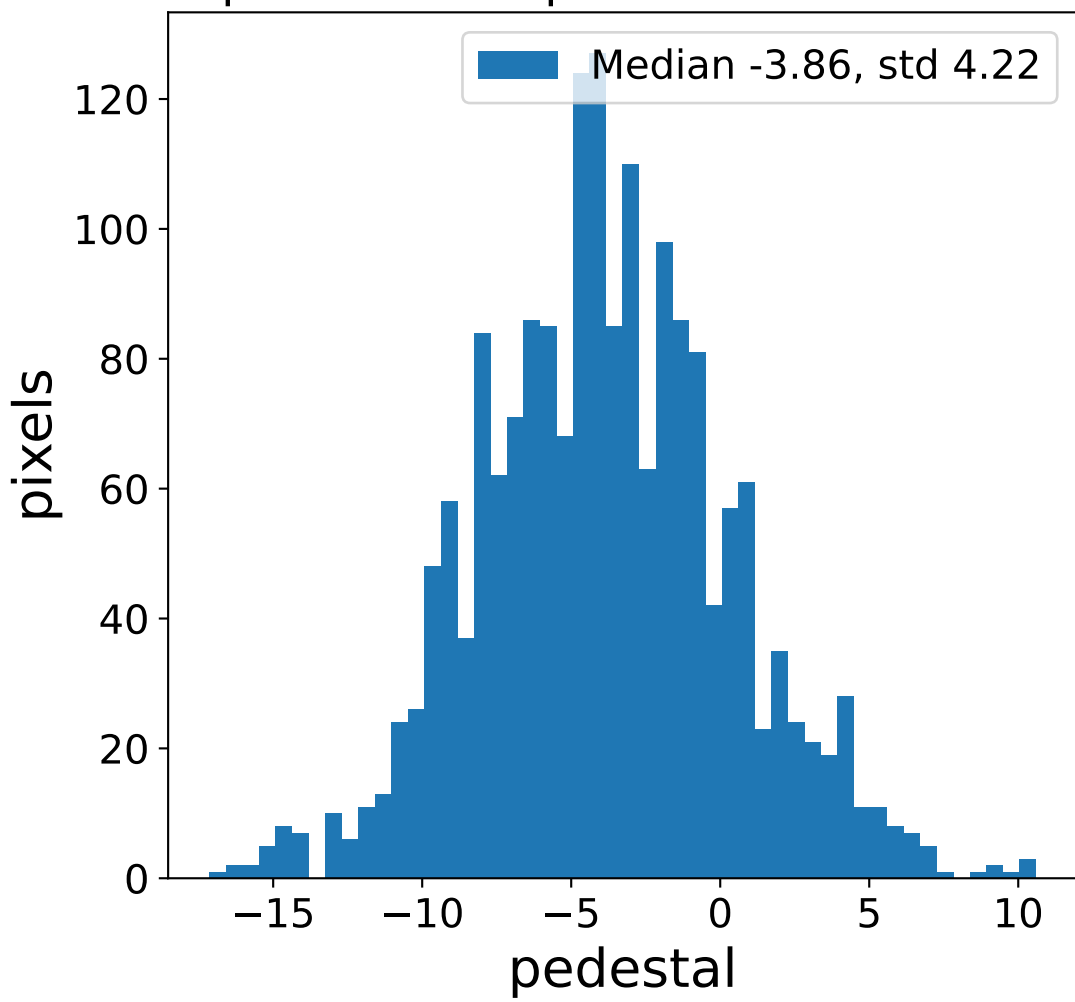

Run 7543

Run 7543

Run 7543 channel: HG

FF sample of 10000 events

pedestal sample of 10000 events

flat-fielded gain [ADC/pe]

Run 7543 channel: LG

FF sample of 10000 events

pedestal sample of 10000 events

flat-fielded gain [ADC/pe]