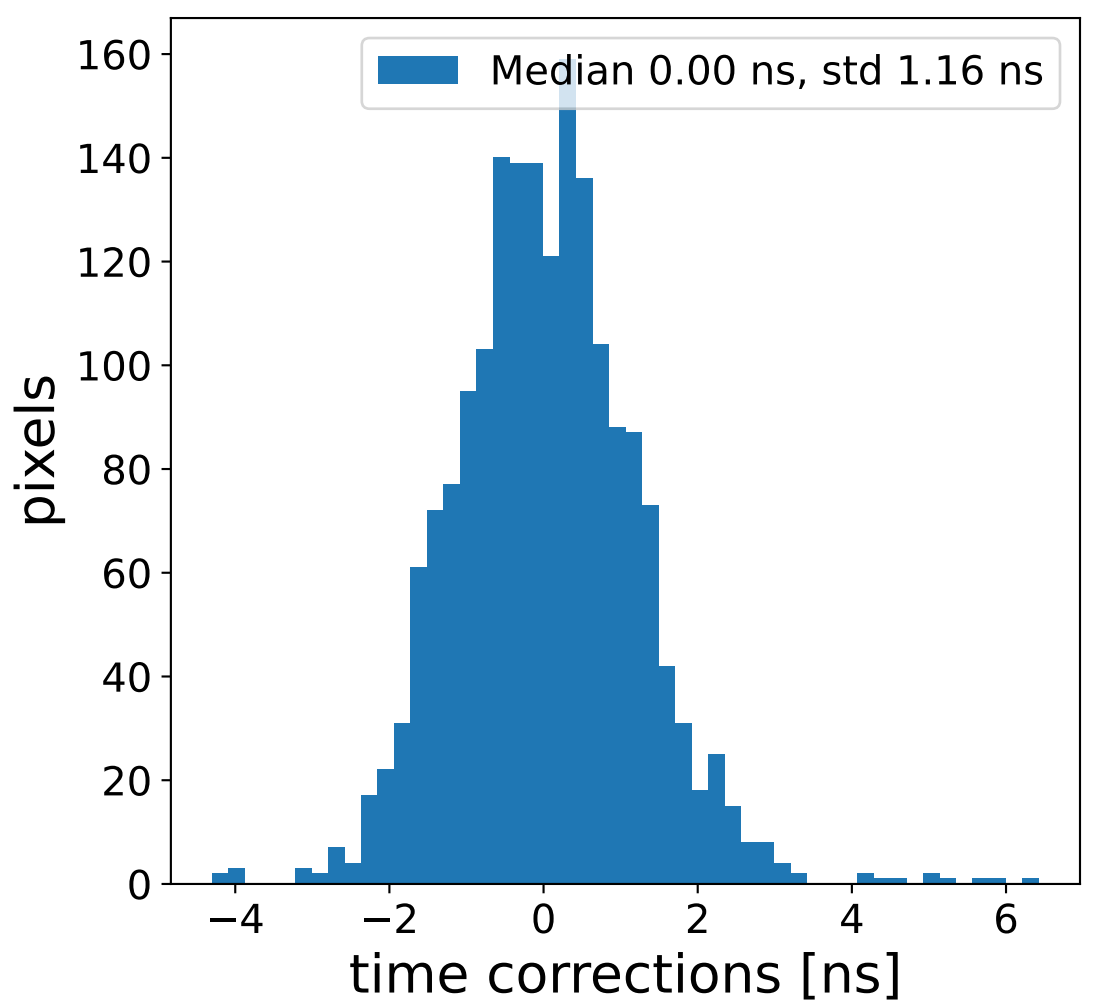

Run 7543

Run 7543

Run 7543 channel: HG

FF sample of 10000 events

pedestal sample of 10000 events

flat-fielded gain [ADC/pe]

Run 7543 channel: LG

FF sample of 10000 events

pedestal sample of 10000 events

flat-fielded gain [ADC/pe]