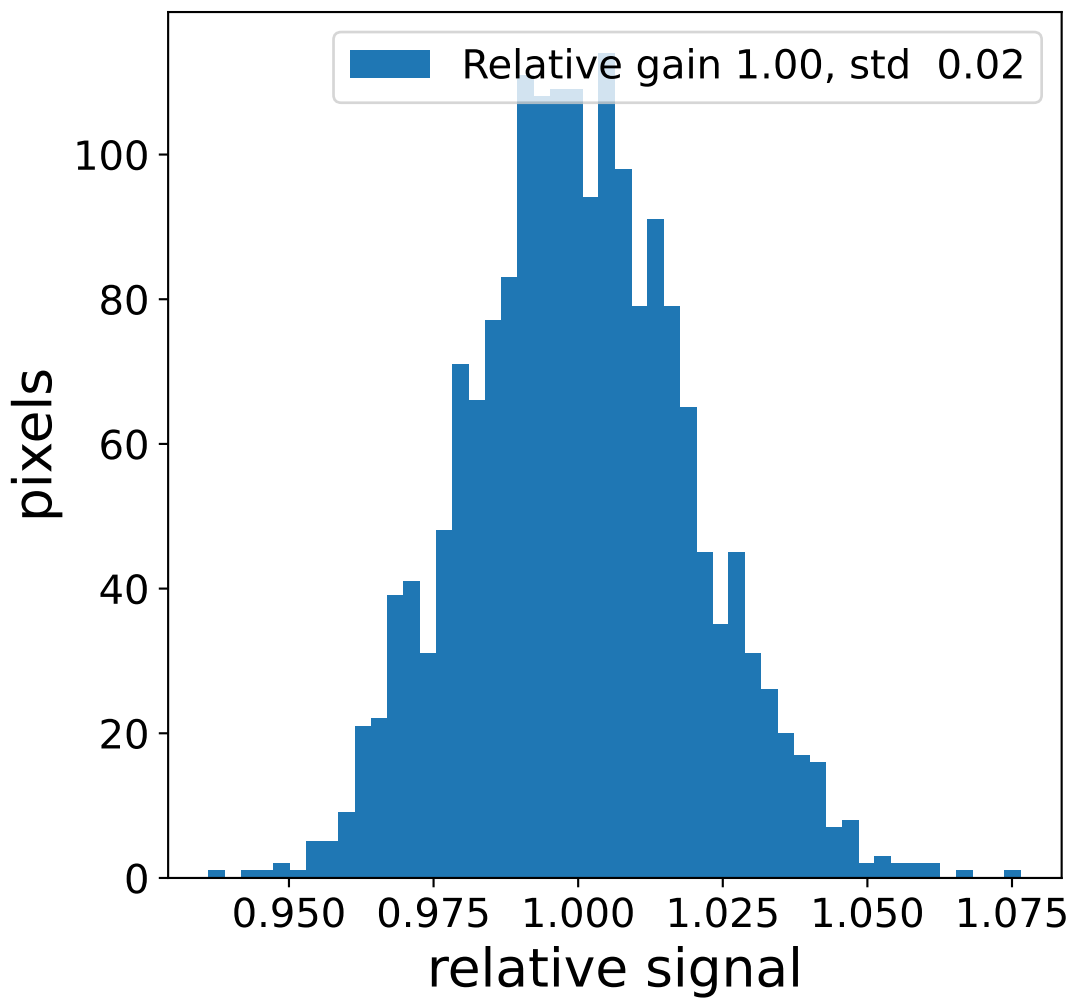

Run 7543

Run 7543

Run 7543 channel: HG

FF sample of 10000 events

pedestal sample of 10000 events

flat-fielded gain [ADC/pe]

Run 7543 channel: LG

FF sample of 10000 events

pedestal sample of 10000 events

flat-fielded gain [ADC/pe]