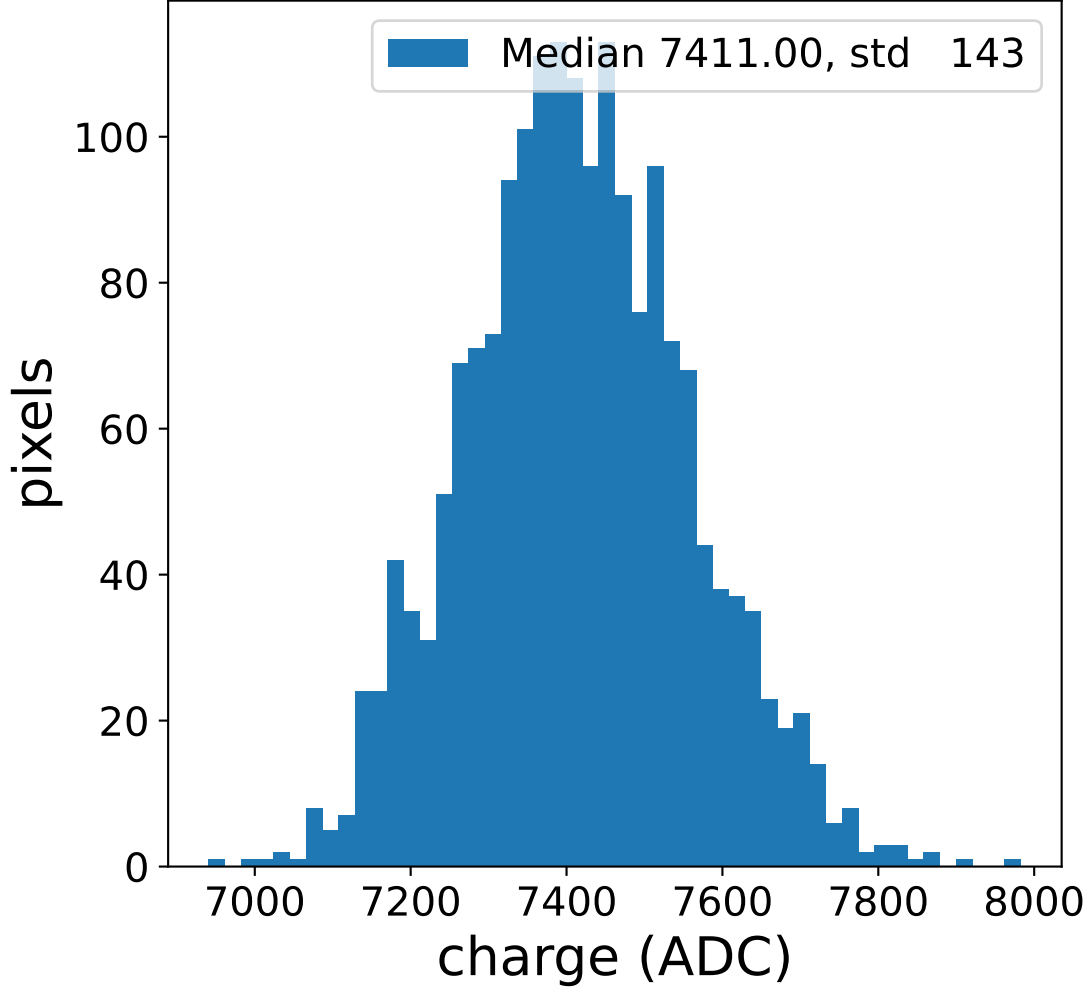

Run 7543

Run 7543

Run 7543 channel: HG

FF sample of 10000 events

pedestal sample of 10000 events

flat-fielded gain [ADC/pe]

Run 7543 channel: LG

FF sample of 10000 events

pedestal sample of 10000 events

flat-fielded gain [ADC/pe]