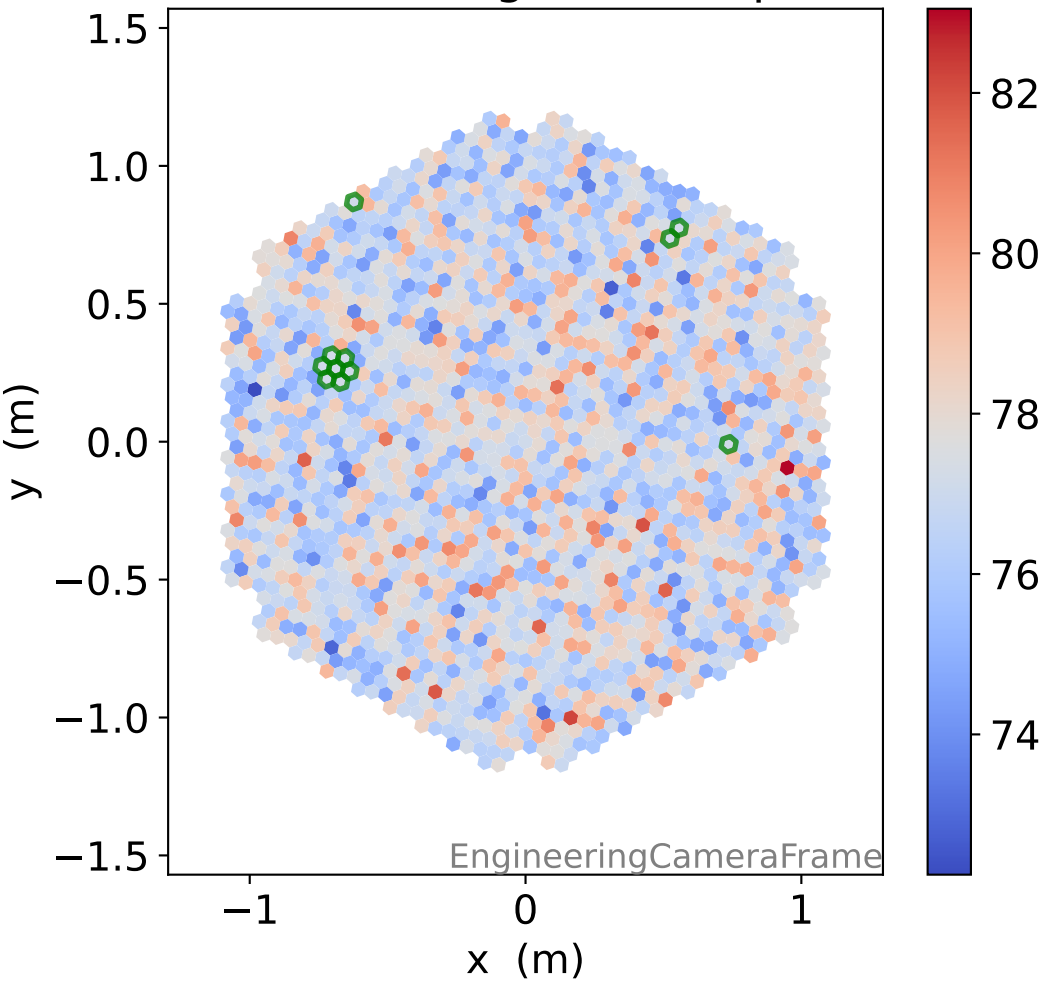

Run 7543

Run 7543

Run 7543 channel: HG

FF sample of 10000 events

pedestal sample of 10000 events

flat-fielded gain [ADC/pe]

Run 7543 channel: LG

FF sample of 10000 events

pedestal sample of 10000 events

flat-fielded gain [ADC/pe]