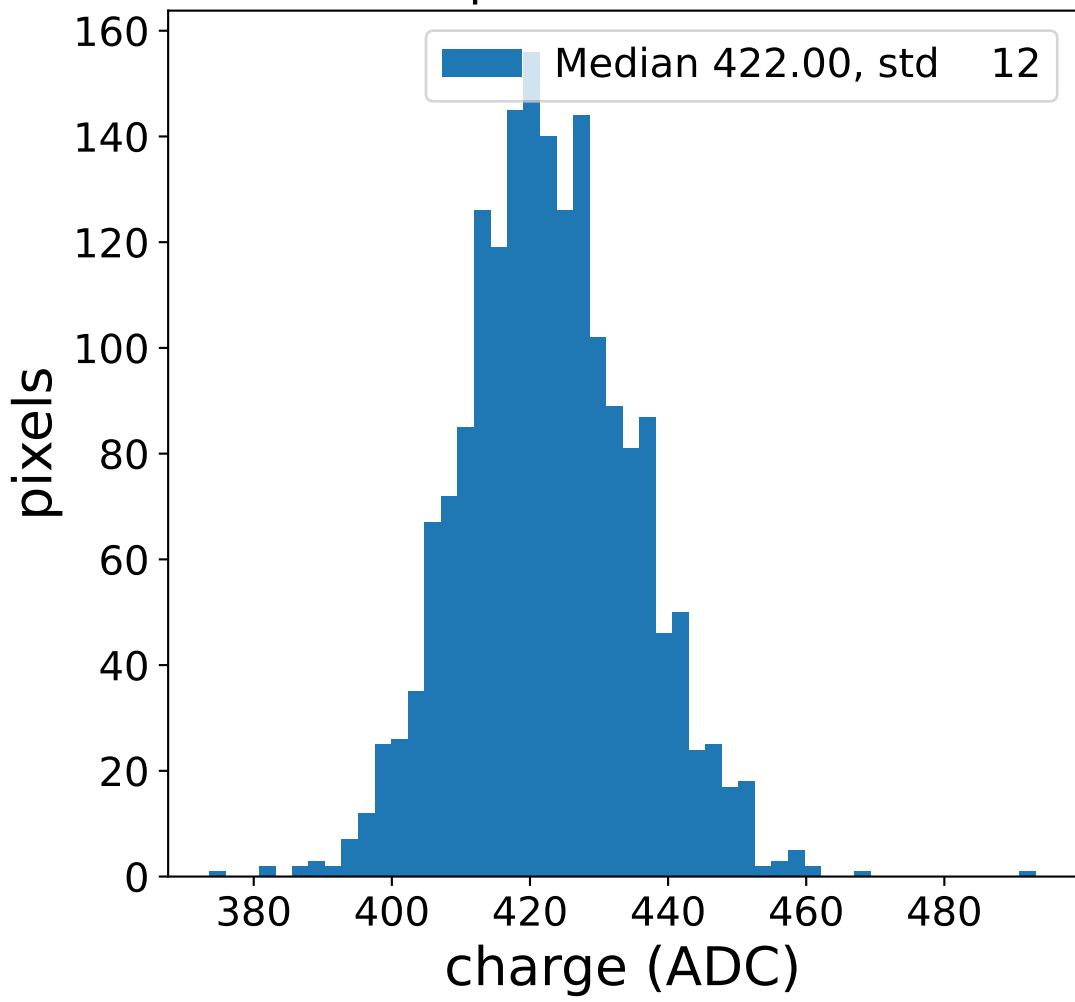

Run 7543

Run 7543

Run 7543 channel: HG

FF sample of 10000 events

pedestal sample of 10000 events

flat-fielded gain [ADC/pe]

Run 7543 channel: LG

FF sample of 10000 events

pedestal sample of 10000 events

flat-fielded gain [ADC/pe]