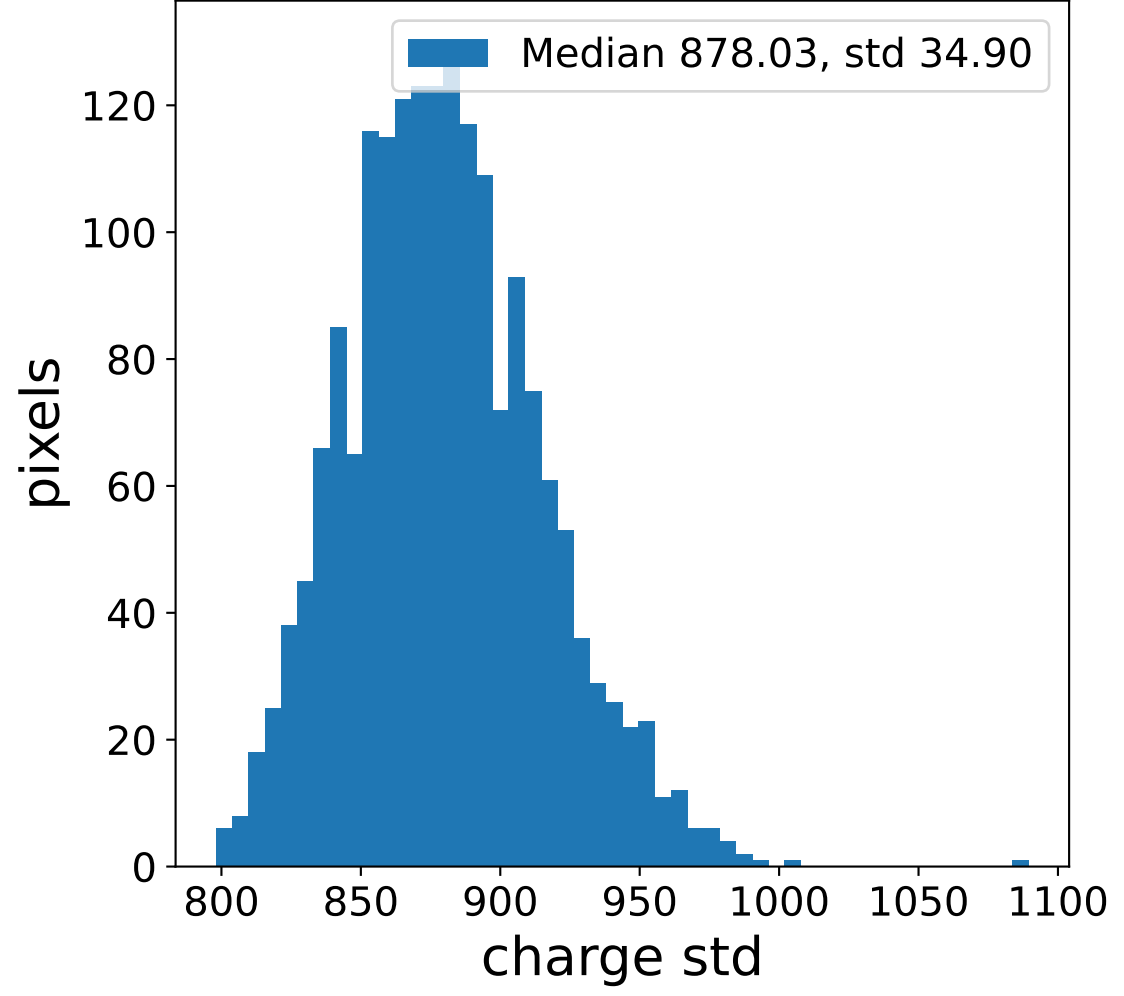

Run 7543

Run 7543

Run 7543 channel: HG

FF sample of 10000 events

pedestal sample of 10000 events

flat-fielded gain [ADC/pe]

Run 7543 channel: LG

FF sample of 10000 events

pedestal sample of 10000 events

flat-fielded gain [ADC/pe]