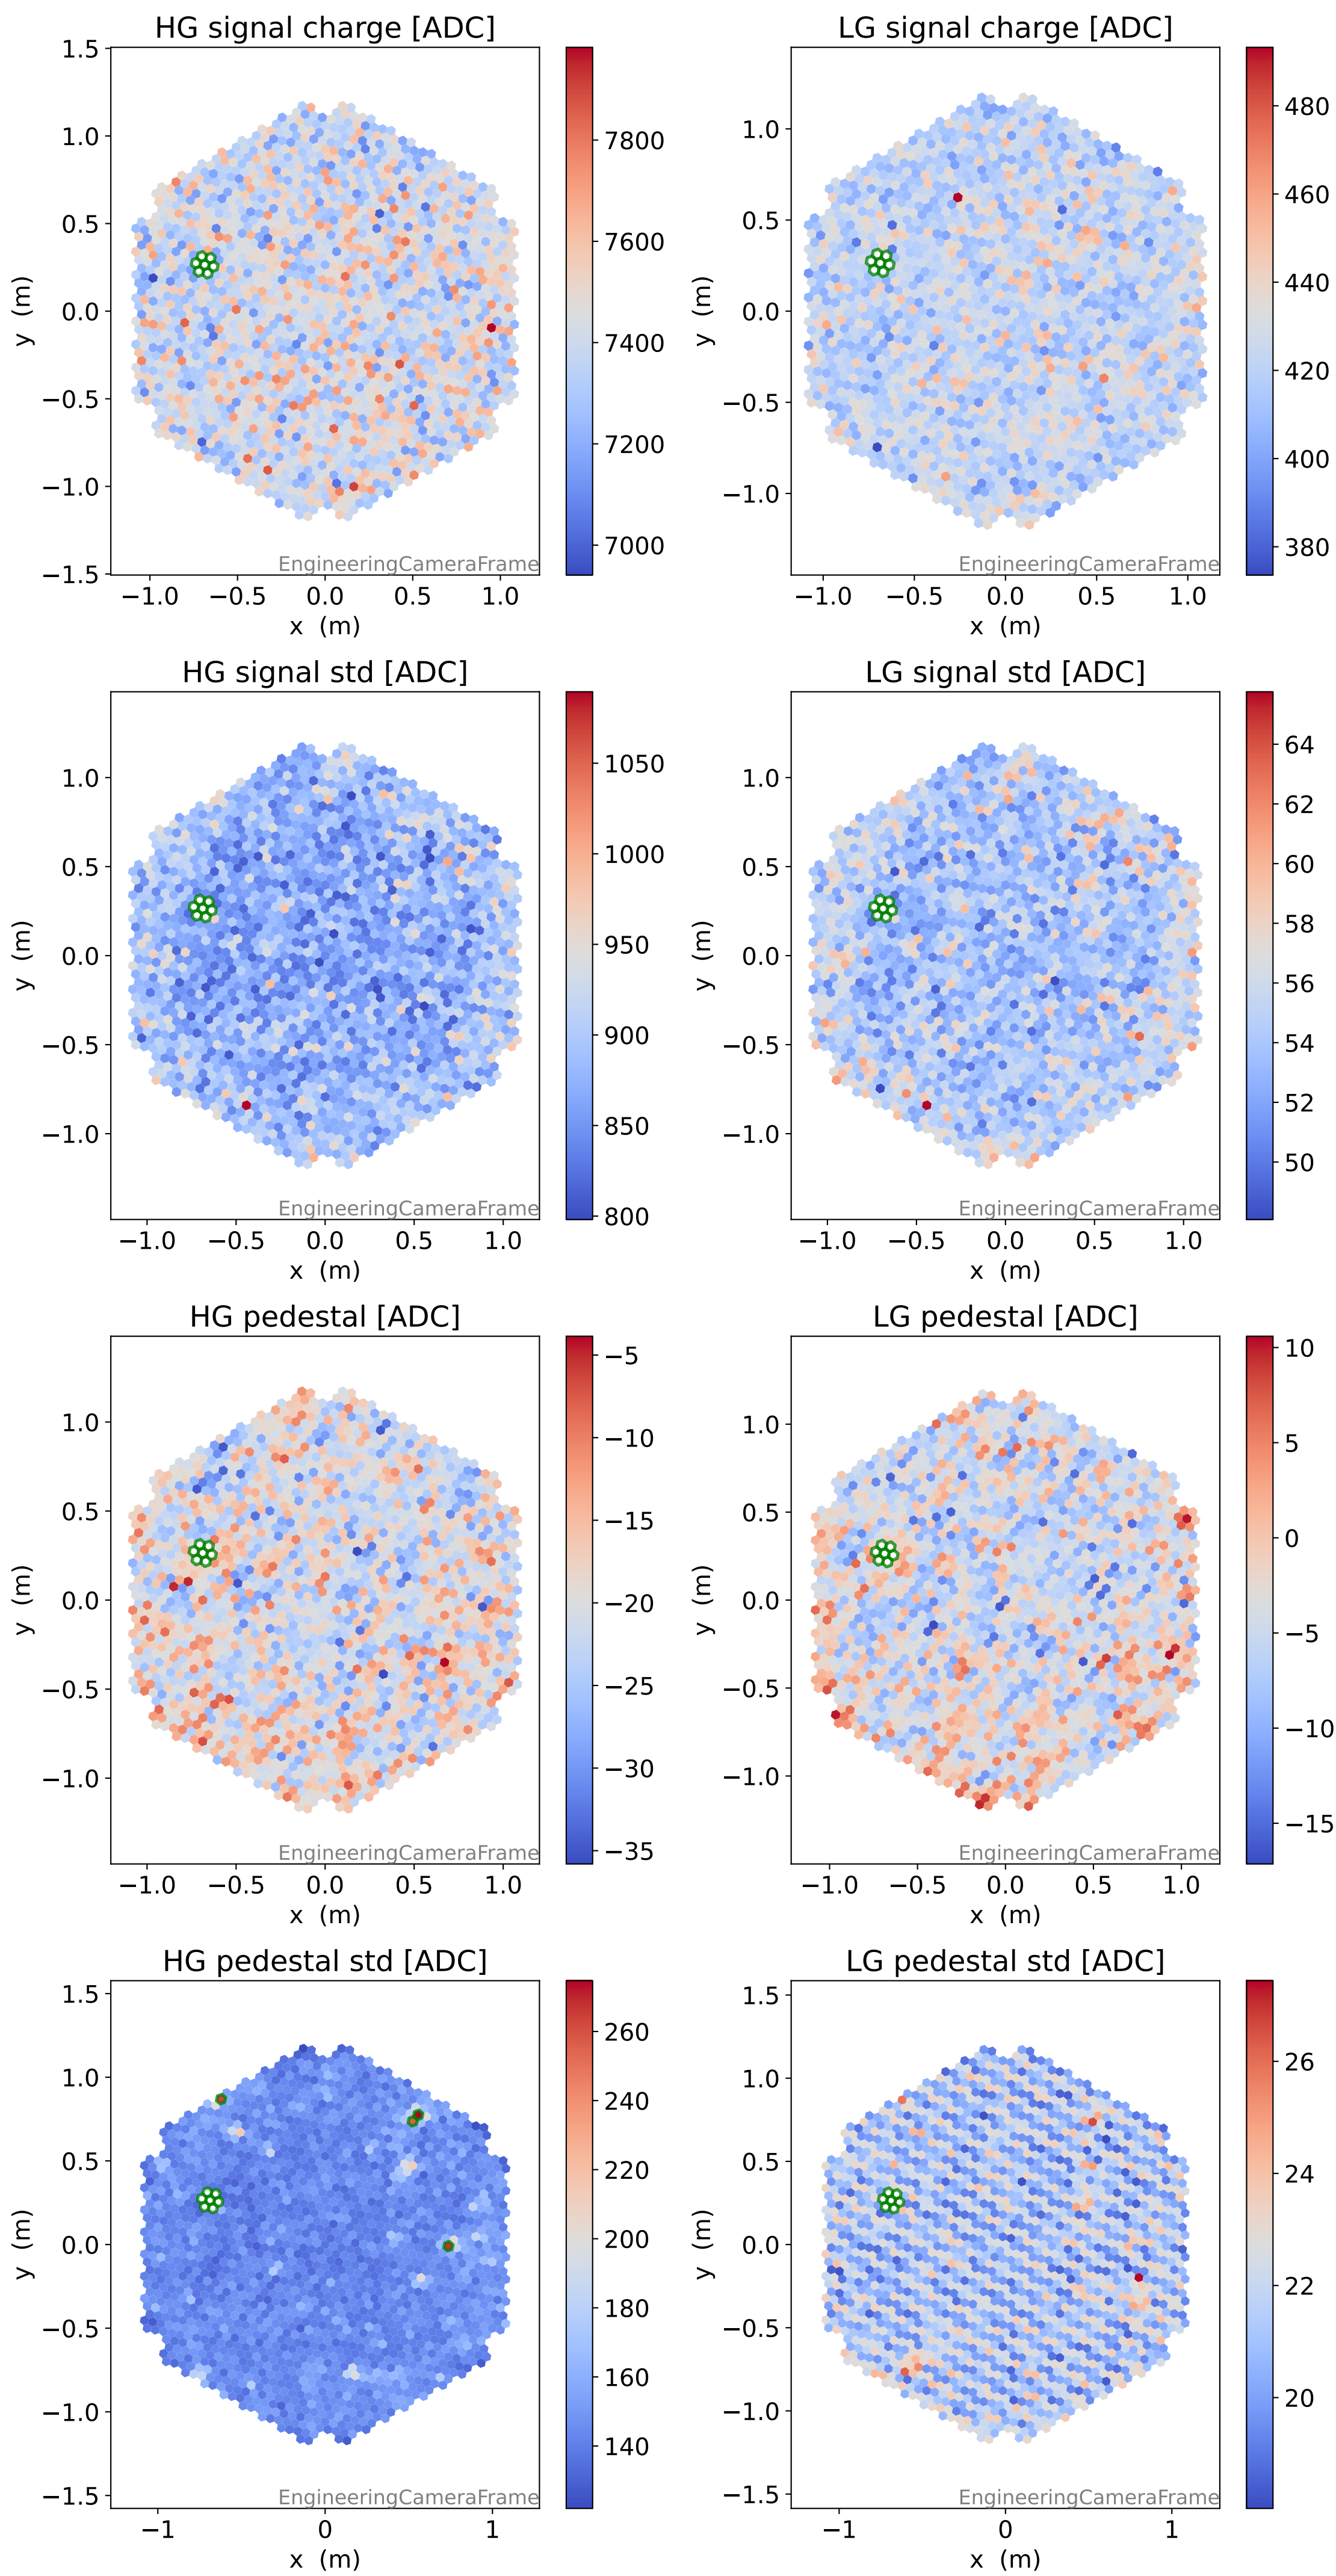

Run 7543

Run 7543

Run 7543 channel: HG

FF sample of 10000 events

pedestal sample of 10000 events

flat-fielded gain [ADC/pe]

Run 7543 channel: LG

FF sample of 10000 events

pedestal sample of 10000 events

flat-fielded gain [ADC/pe]