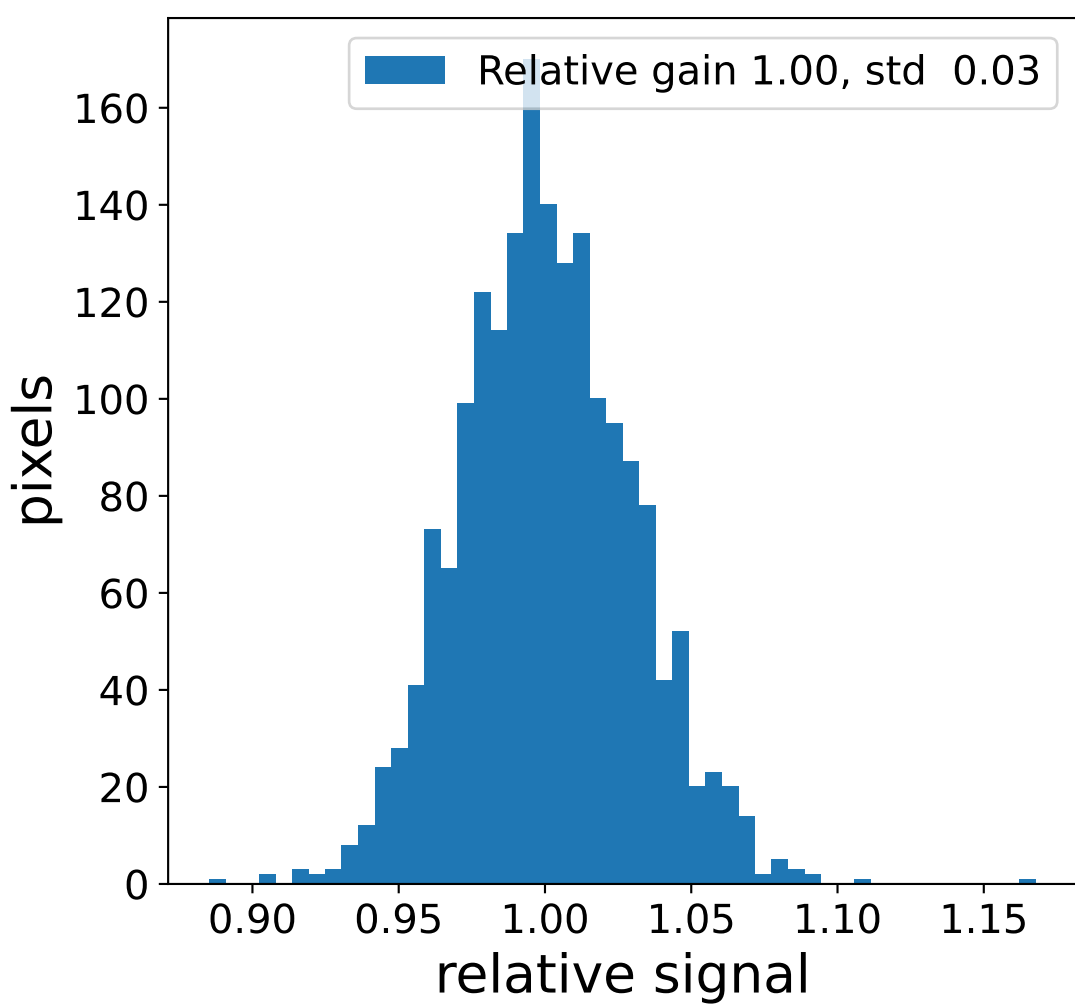

Run 7543

Run 7543

Run 7543 channel: HG

FF sample of 10000 events

pedestal sample of 10000 events

flat-fielded gain [ADC/pe]

Run 7543 channel: LG

FF sample of 10000 events

pedestal sample of 10000 events

flat-fielded gain [ADC/pe]