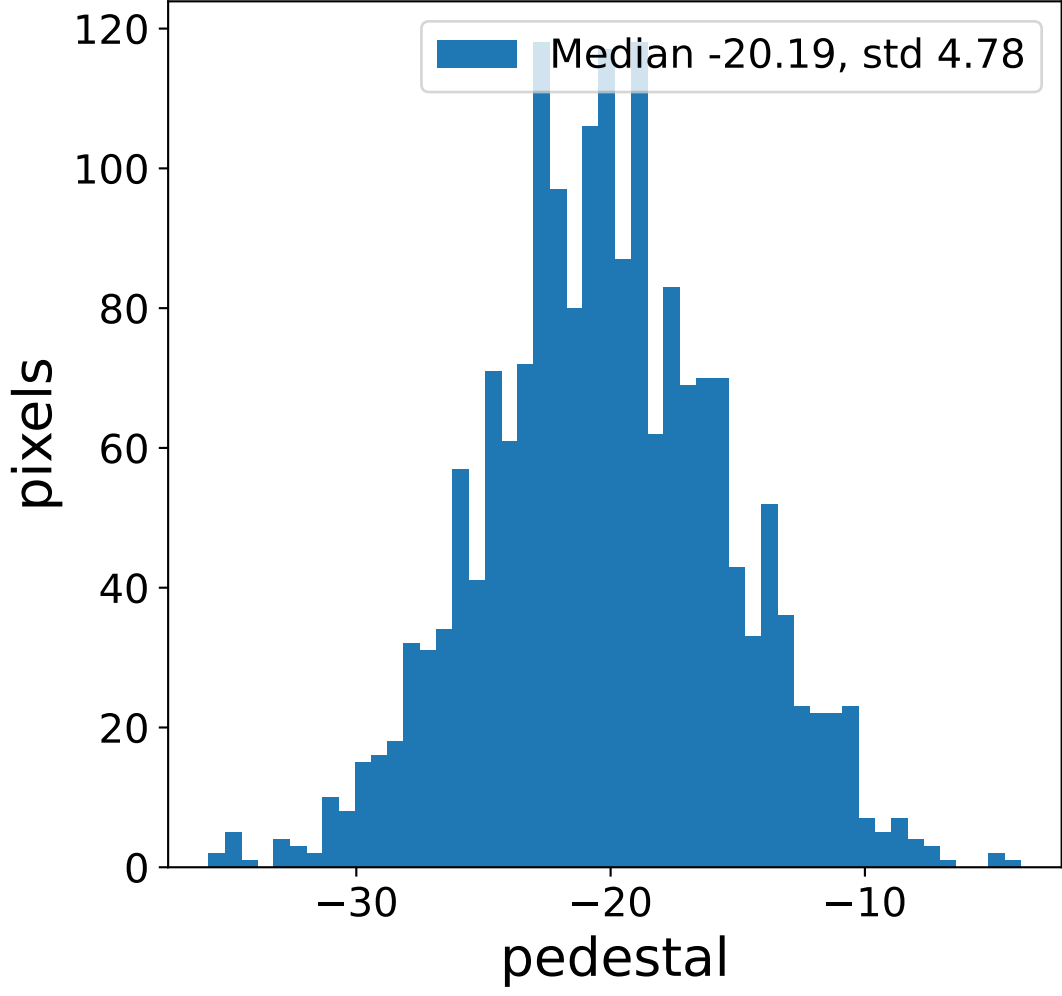

Run 7543

Run 7543

Run 7543 channel: HG

FF sample of 10000 events

pedestal sample of 10000 events

flat-fielded gain [ADC/pe]

Run 7543 channel: LG

FF sample of 10000 events

pedestal sample of 10000 events

flat-fielded gain [ADC/pe]