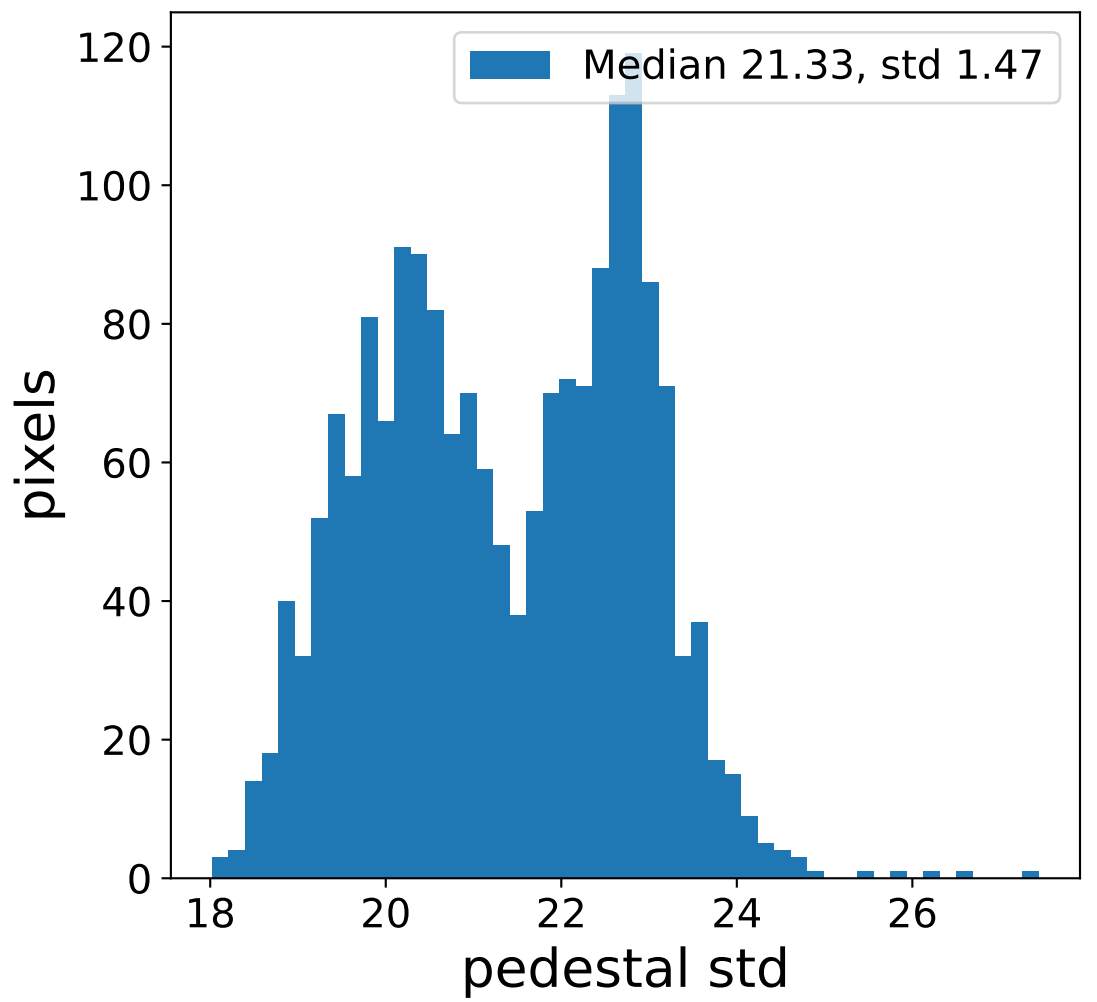

Run 7543

Run 7543

Run 7543 channel: HG

FF sample of 10000 events

pedestal sample of 10000 events

flat-fielded gain [ADC/pe]

Run 7543 channel: LG

FF sample of 10000 events

pedestal sample of 10000 events

flat-fielded gain [ADC/pe]