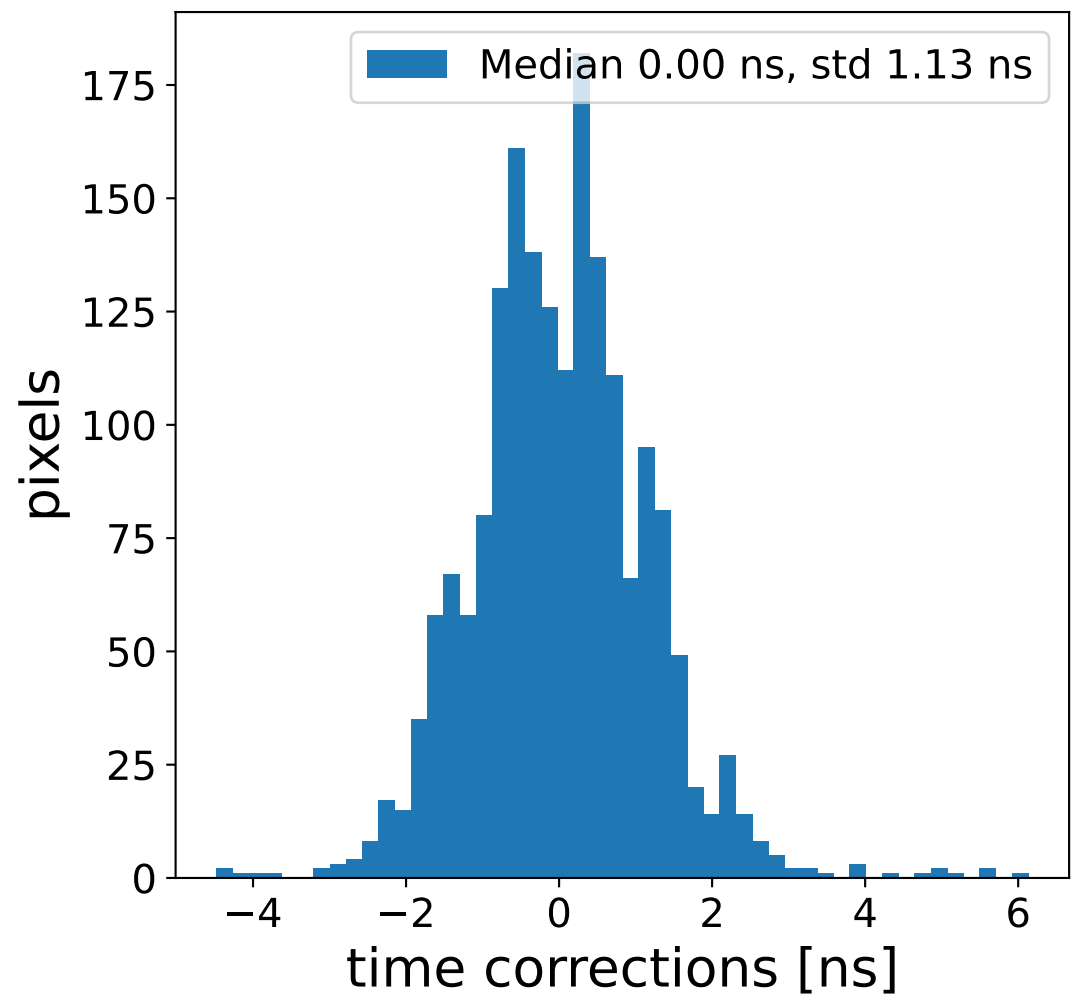

Run 7543

Run 7543

Run 7543 channel: HG

FF sample of 10000 events

pedestal sample of 10000 events

flat-fielded gain [ADC/pe]

Run 7543 channel: LG

FF sample of 10000 events

pedestal sample of 10000 events

flat-fielded gain [ADC/pe]