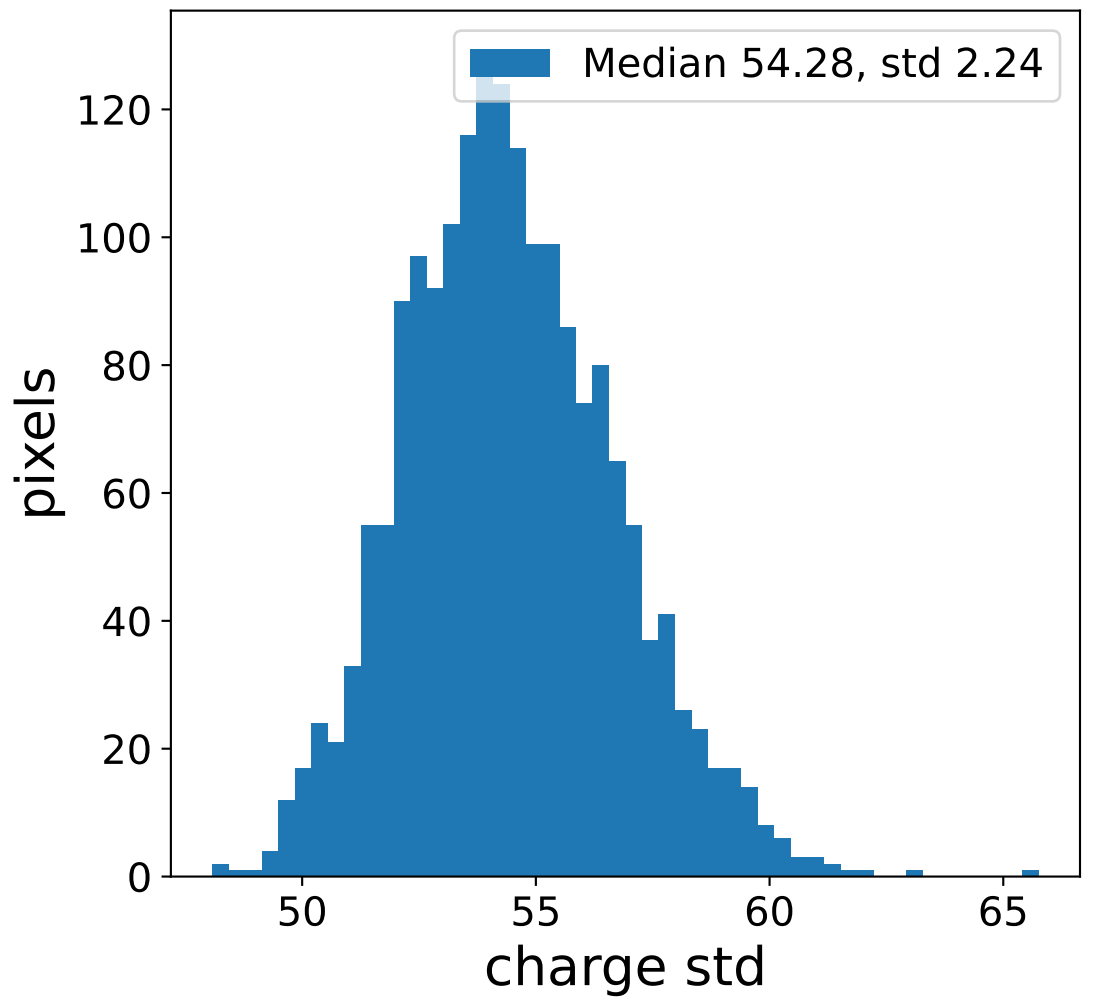

Run 7543

Run 7543

Run 7543 channel: HG

FF sample of 10000 events

pedestal sample of 10000 events

flat-fielded gain [ADC/pe]

Run 7543 channel: LG

FF sample of 10000 events

pedestal sample of 10000 events

flat-fielded gain [ADC/pe]