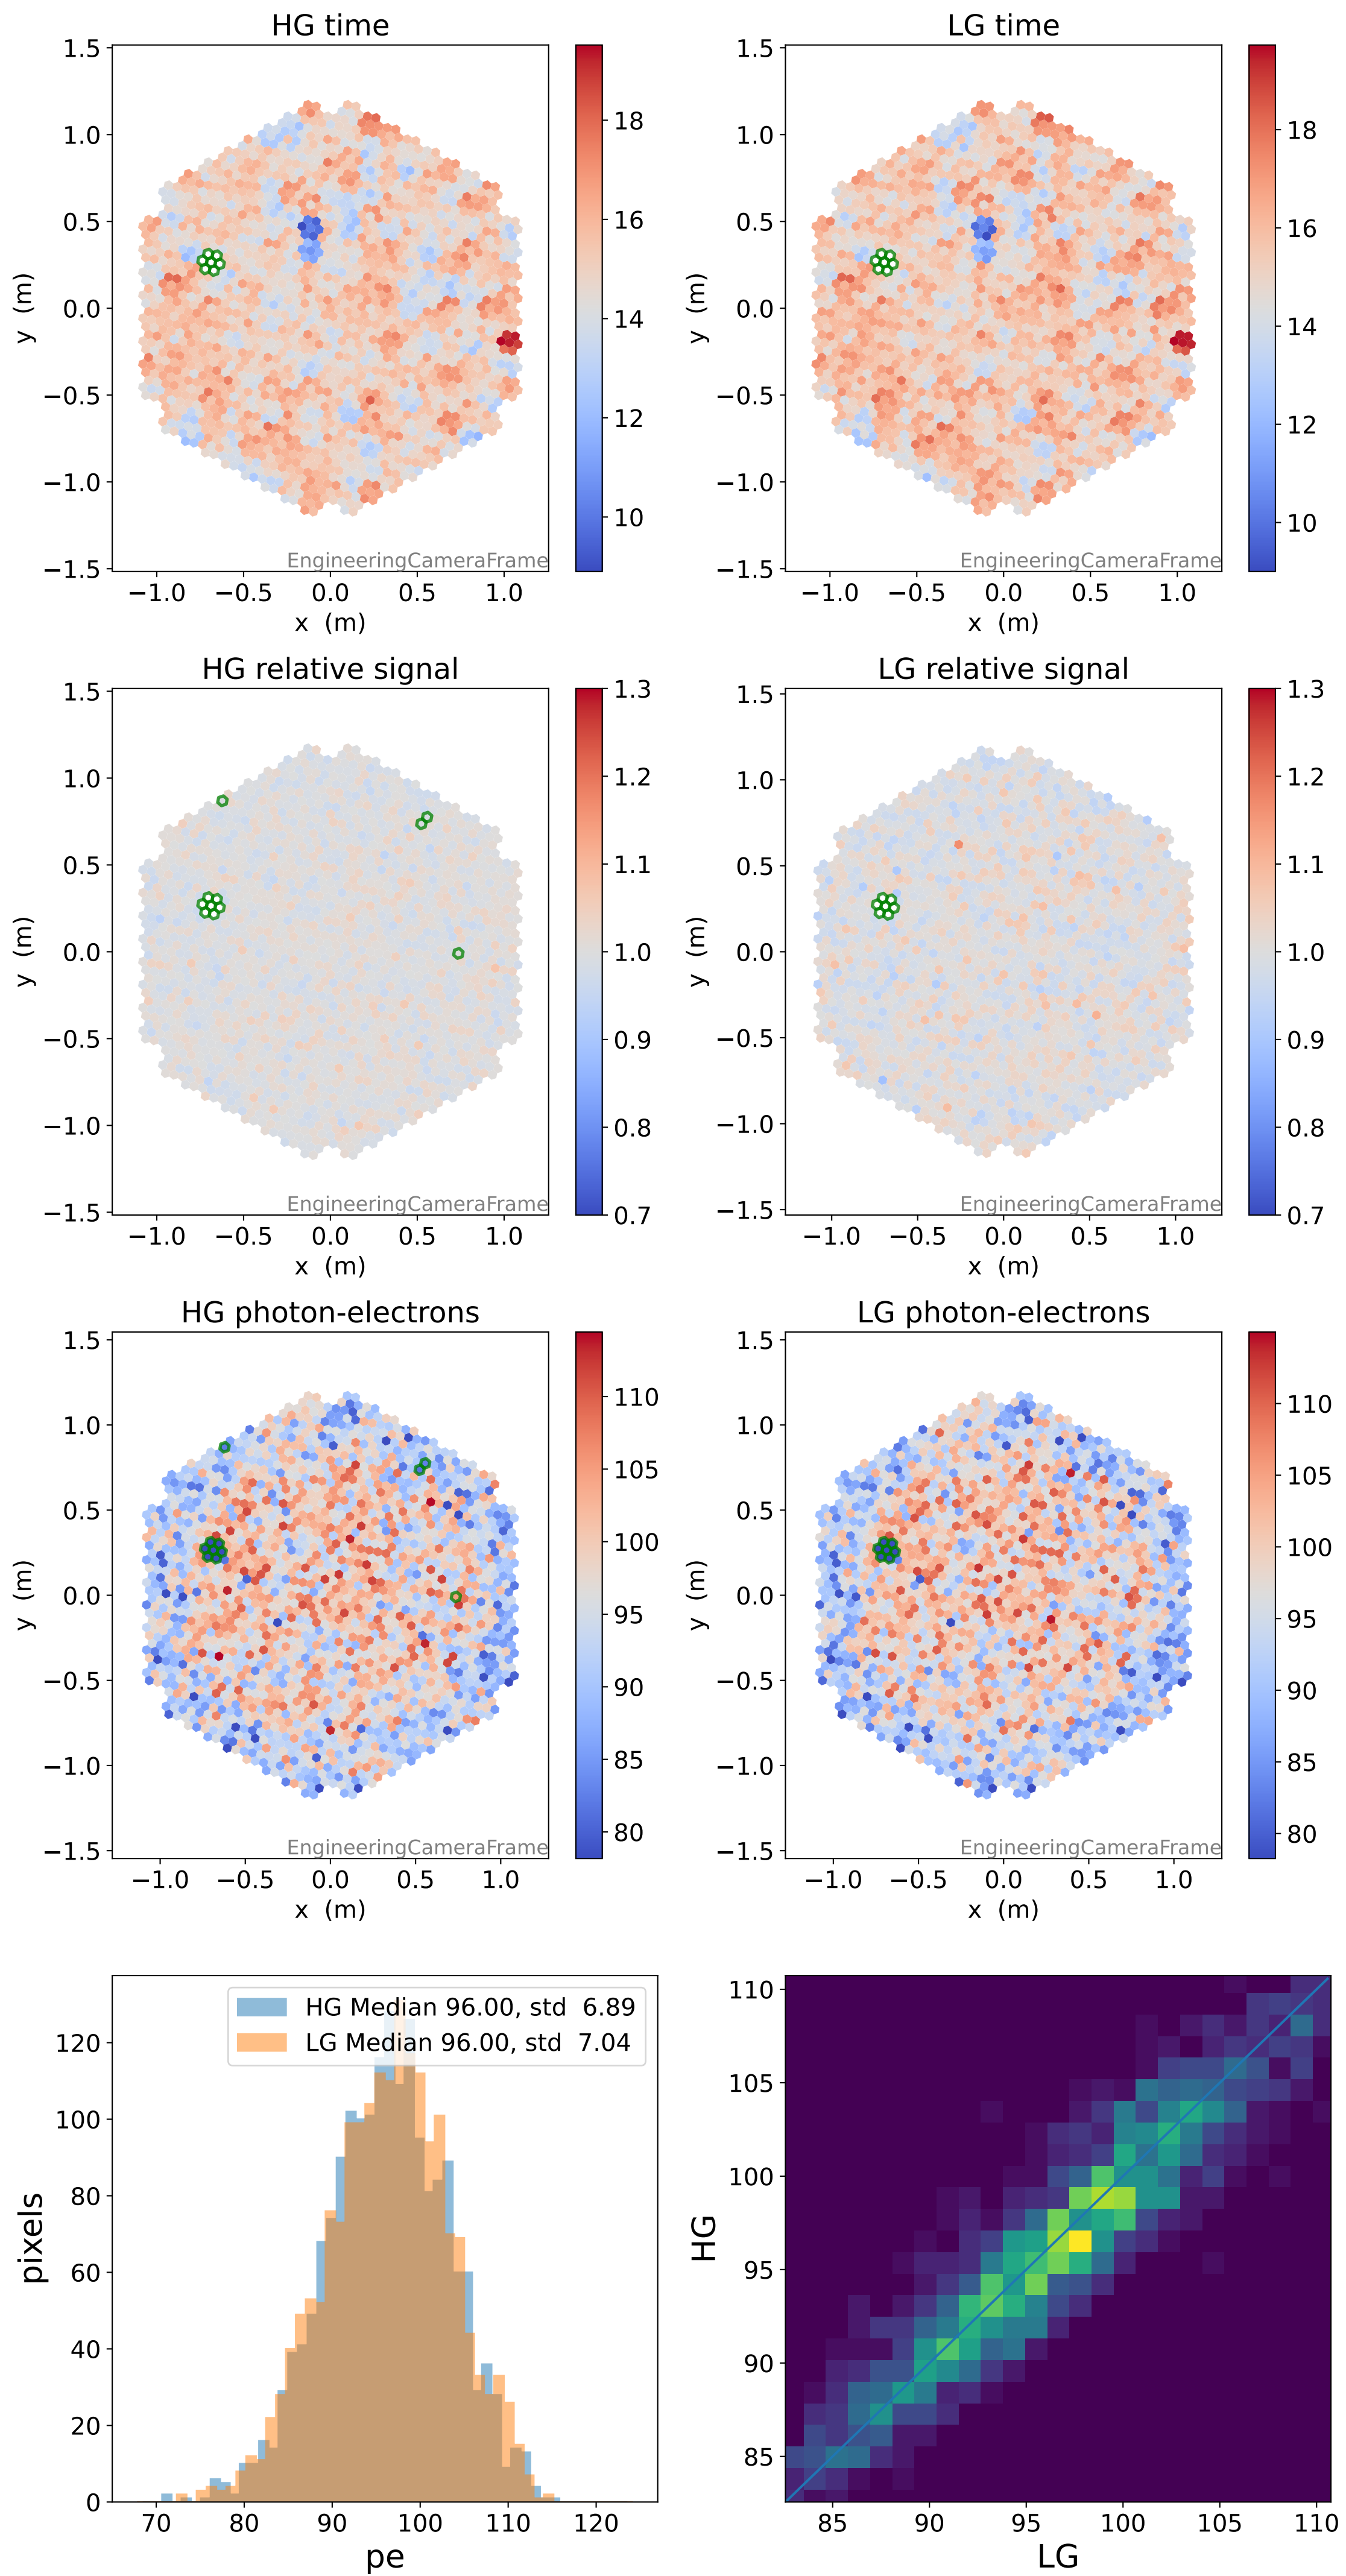

Run 7543

Run 7543

Run 7543 channel: HG

FF sample of 10000 events

pedestal sample of 10000 events

flat-fielded gain [ADC/pe]

Run 7543 channel: LG

FF sample of 10000 events

pedestal sample of 10000 events

flat-fielded gain [ADC/pe]