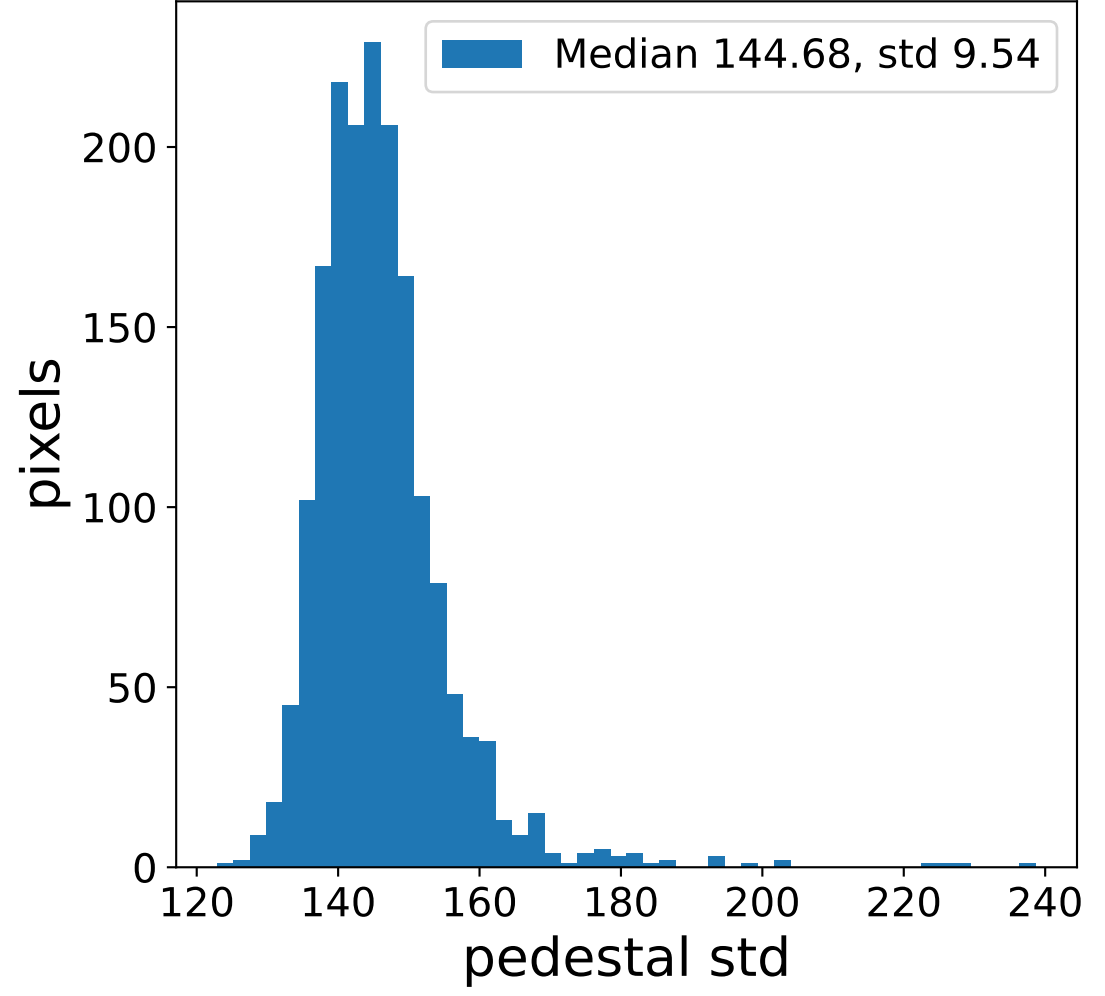

Run 7542

Run 7542

Run 7542 channel: HG

FF sample of 10000 events

pedestal sample of 10000 events

flat-fielded gain [ADC/pe]

Run 7542 channel: LG

FF sample of 10000 events

pedestal sample of 10000 events

flat-fielded gain [ADC/pe]