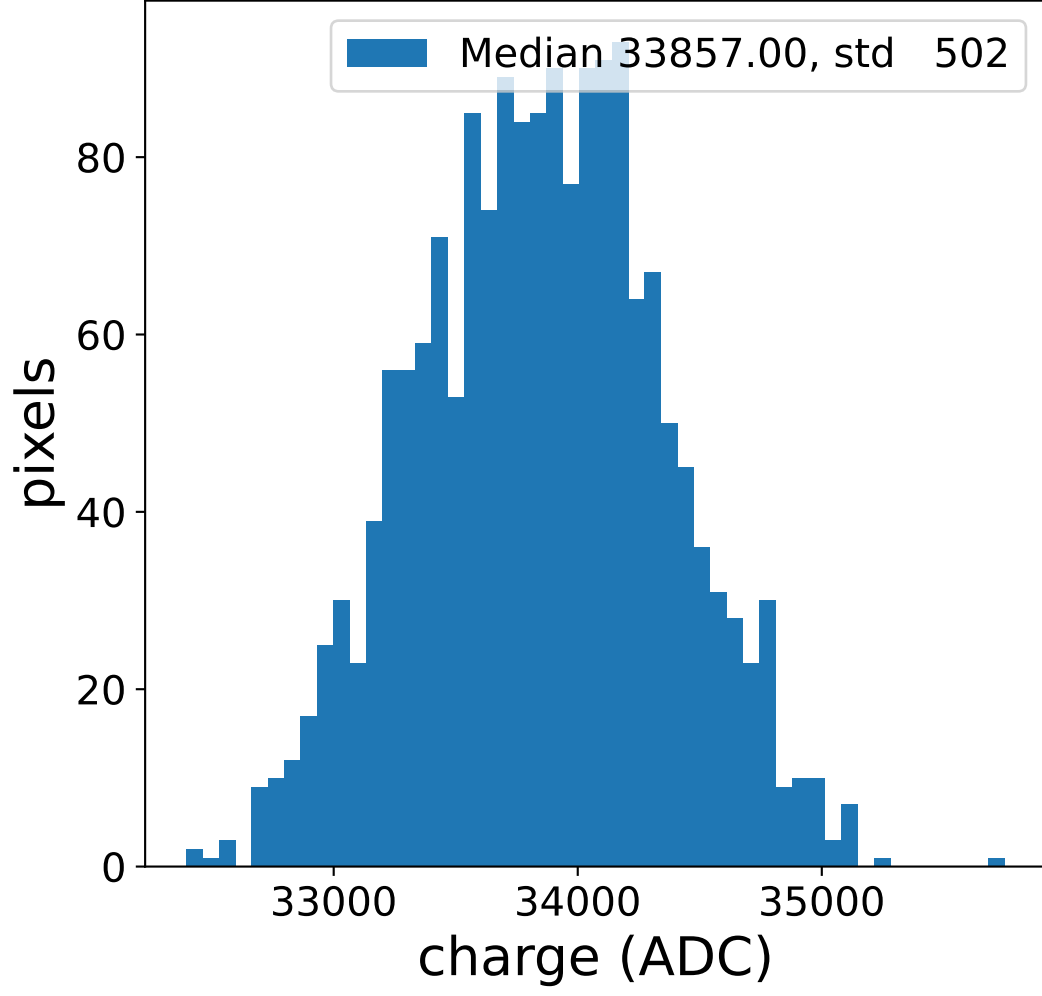

Run 7542

Run 7542

Run 7542 channel: HG

FF sample of 10000 events

pedestal sample of 10000 events

flat-fielded gain [ADC/pe]

Run 7542 channel: LG

FF sample of 10000 events

pedestal sample of 10000 events

flat-fielded gain [ADC/pe]