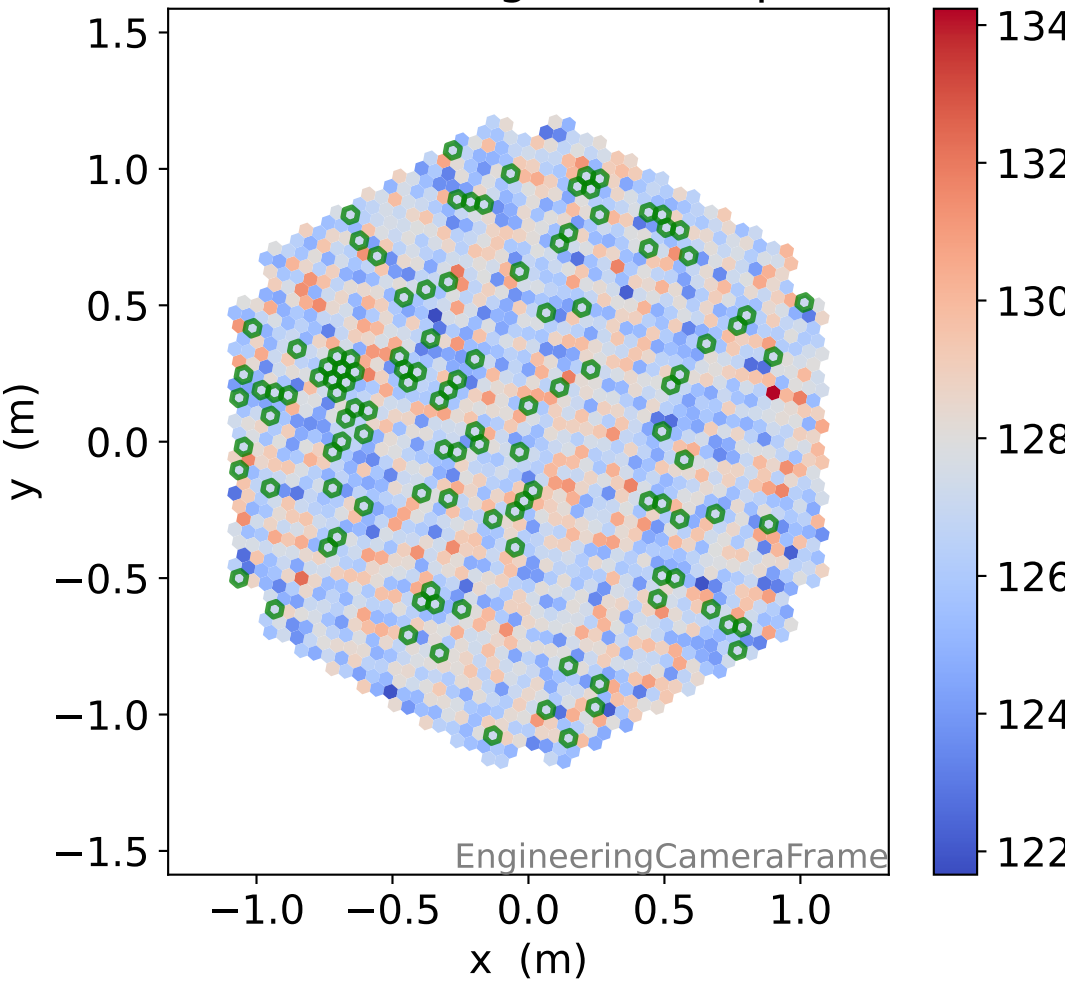

Run 7542

Run 7542

Run 7542 channel: HG

FF sample of 10000 events

pedestal sample of 10000 events

flat-fielded gain [ADC/pe]

Run 7542 channel: LG

FF sample of 10000 events

pedestal sample of 10000 events

flat-fielded gain [ADC/pe]