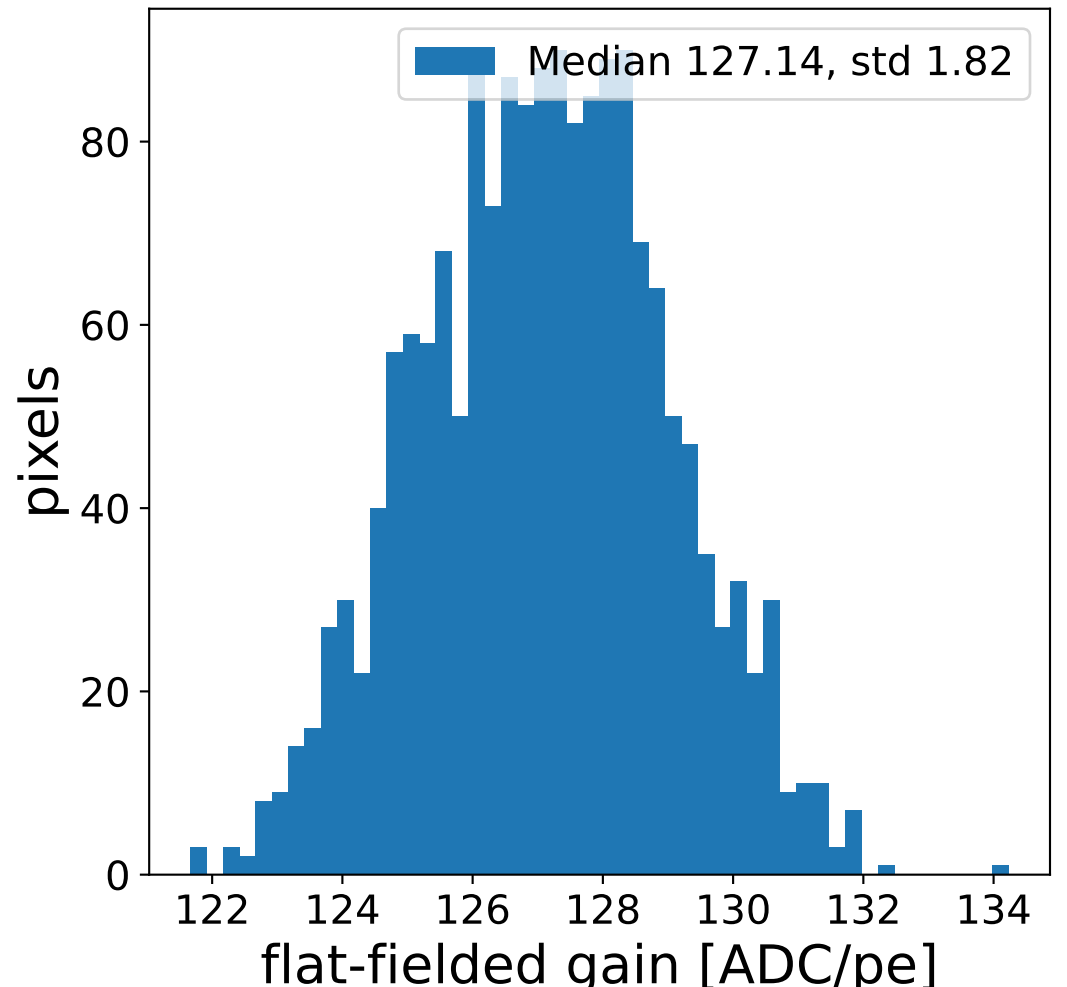

Run 7542

Run 7542

Run 7542 channel: HG

FF sample of 10000 events

pedestal sample of 10000 events

flat-fielded gain [ADC/pe]

Run 7542 channel: LG

FF sample of 10000 events

pedestal sample of 10000 events

flat-fielded gain [ADC/pe]