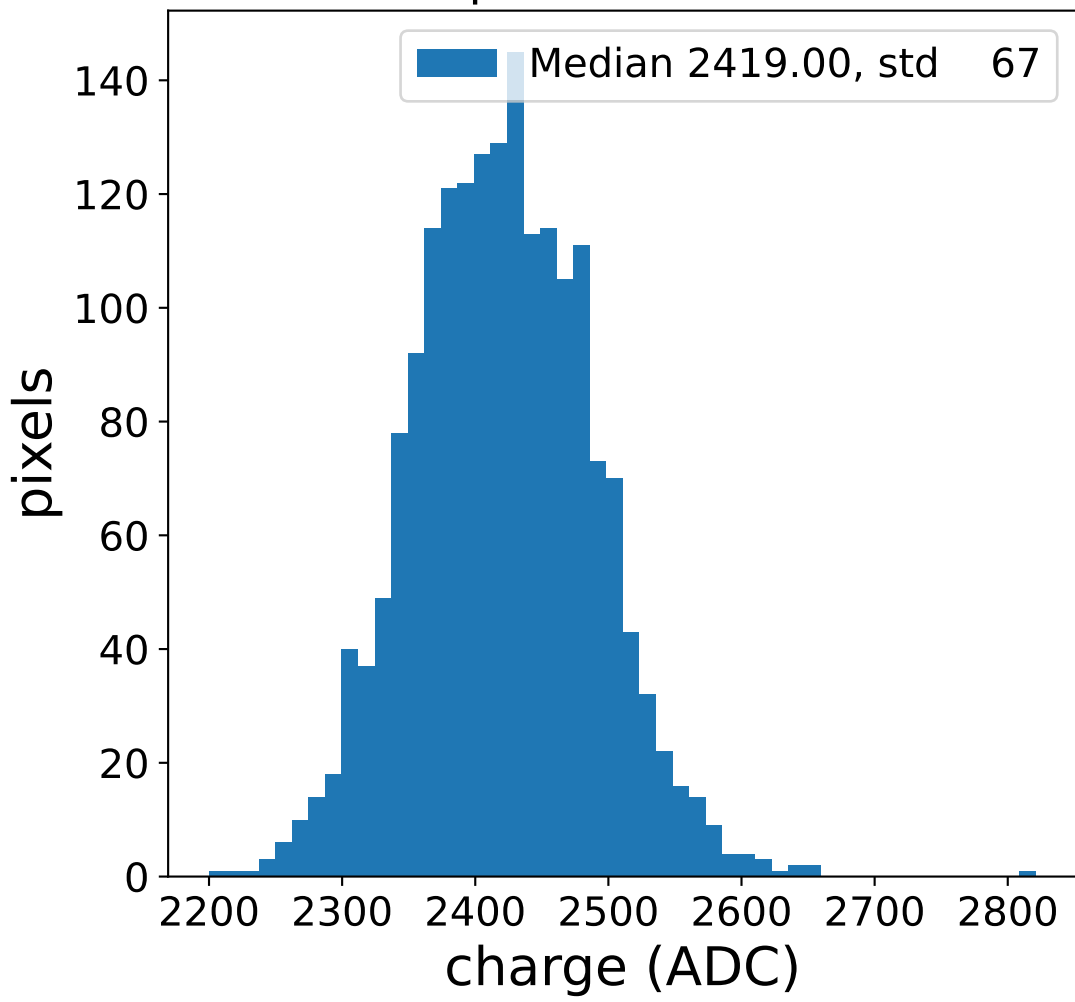

Run 7542

Run 7542

Run 7542 channel: HG

FF sample of 10000 events

pedestal sample of 10000 events

flat-fielded gain [ADC/pe]

Run 7542 channel: LG

FF sample of 10000 events

pedestal sample of 10000 events

flat-fielded gain [ADC/pe]