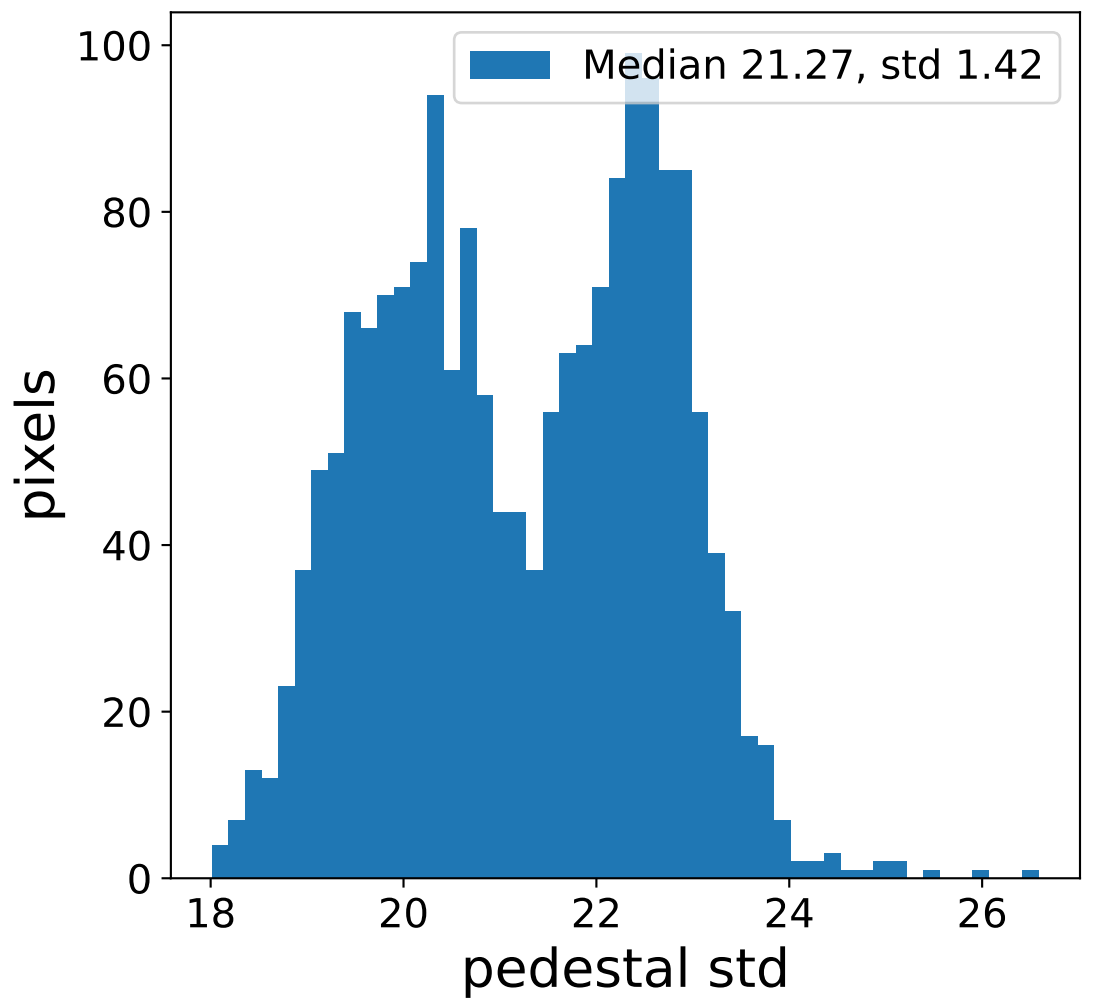

Run 7542

Run 7542

Run 7542 channel: HG

FF sample of 10000 events

pedestal sample of 10000 events

flat-fielded gain [ADC/pe]

Run 7542 channel: LG

FF sample of 10000 events

pedestal sample of 10000 events

flat-fielded gain [ADC/pe]