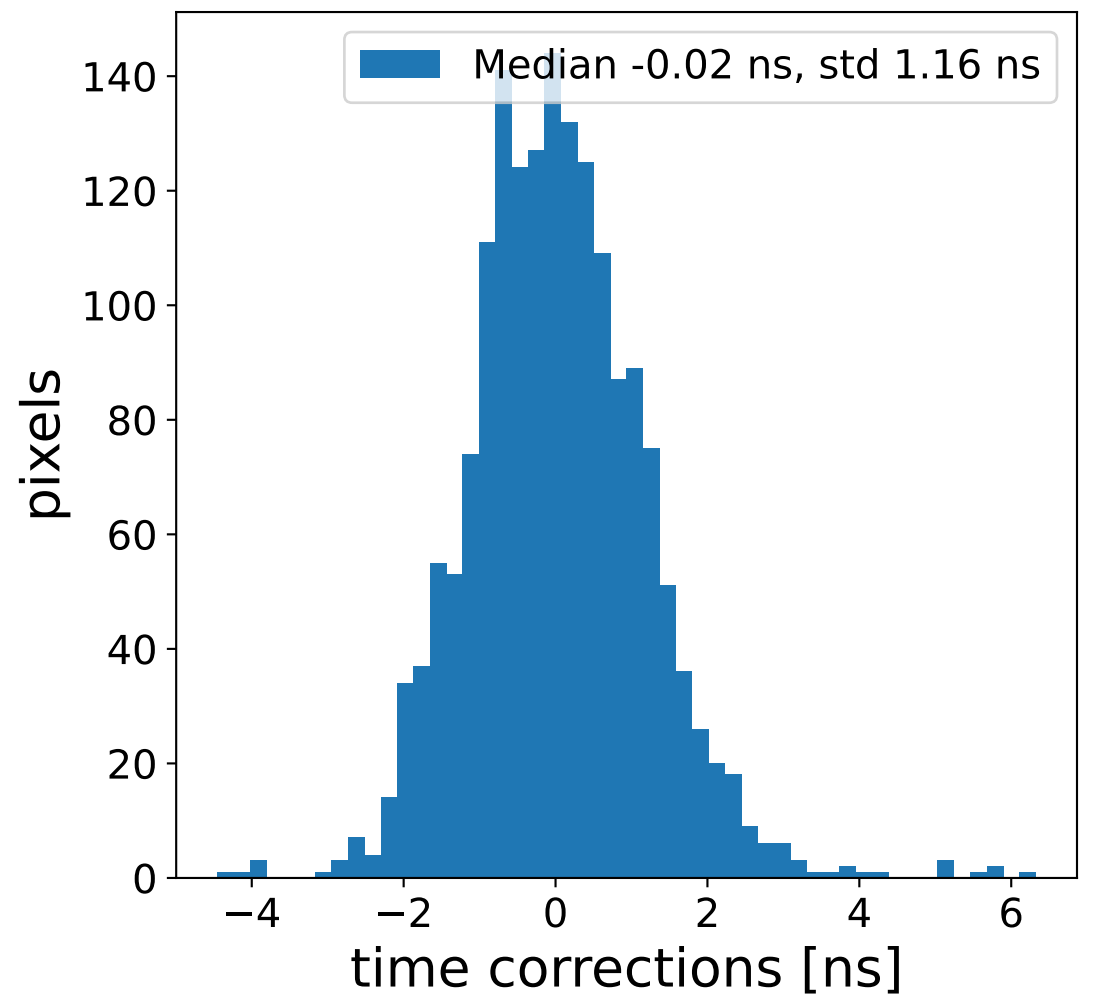

Run 7542

Run 7542

Run 7542 channel: HG

FF sample of 10000 events

pedestal sample of 10000 events

flat-fielded gain [ADC/pe]

Run 7542 channel: LG

FF sample of 10000 events

pedestal sample of 10000 events

flat-fielded gain [ADC/pe]