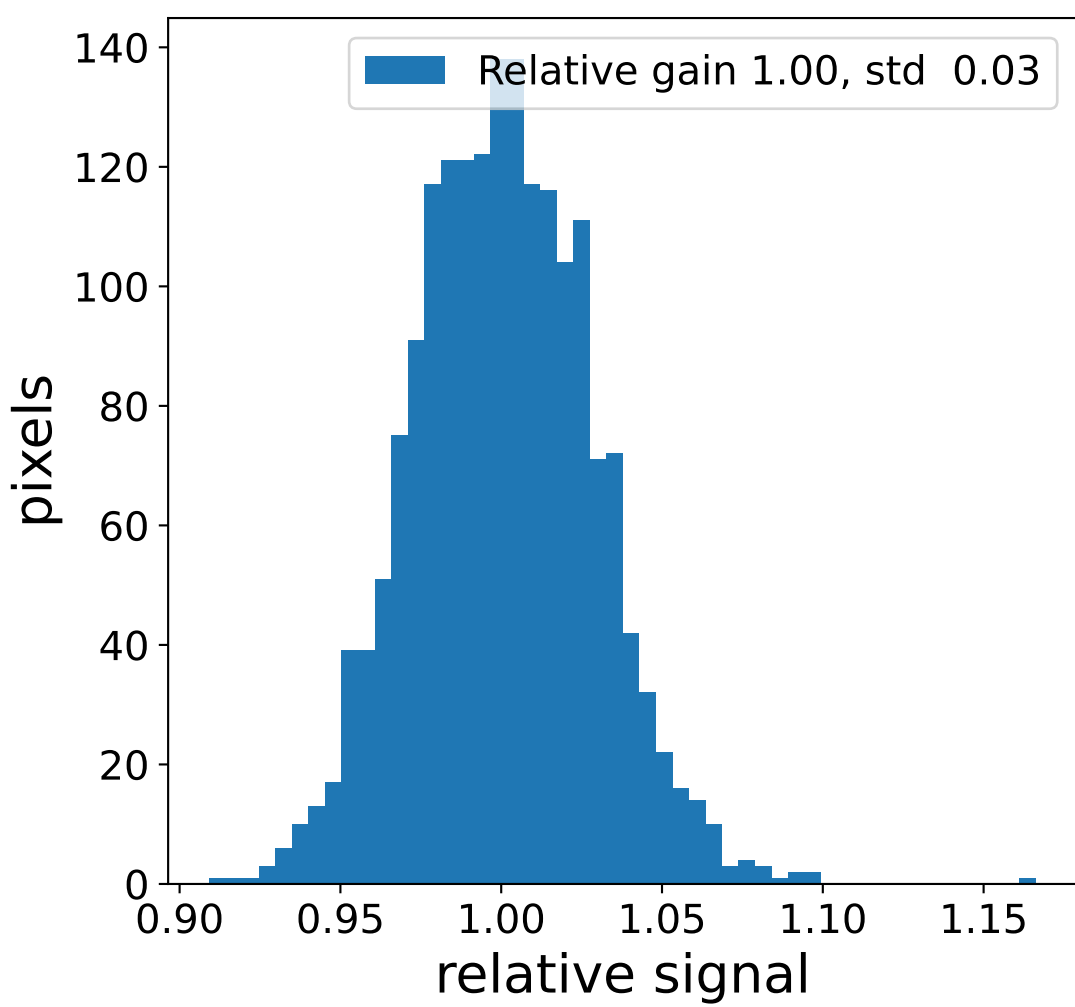

Run 7542

Run 7542

Run 7542 channel: HG

FF sample of 10000 events

pedestal sample of 10000 events

flat-fielded gain [ADC/pe]

Run 7542 channel: LG

FF sample of 10000 events

pedestal sample of 10000 events

flat-fielded gain [ADC/pe]