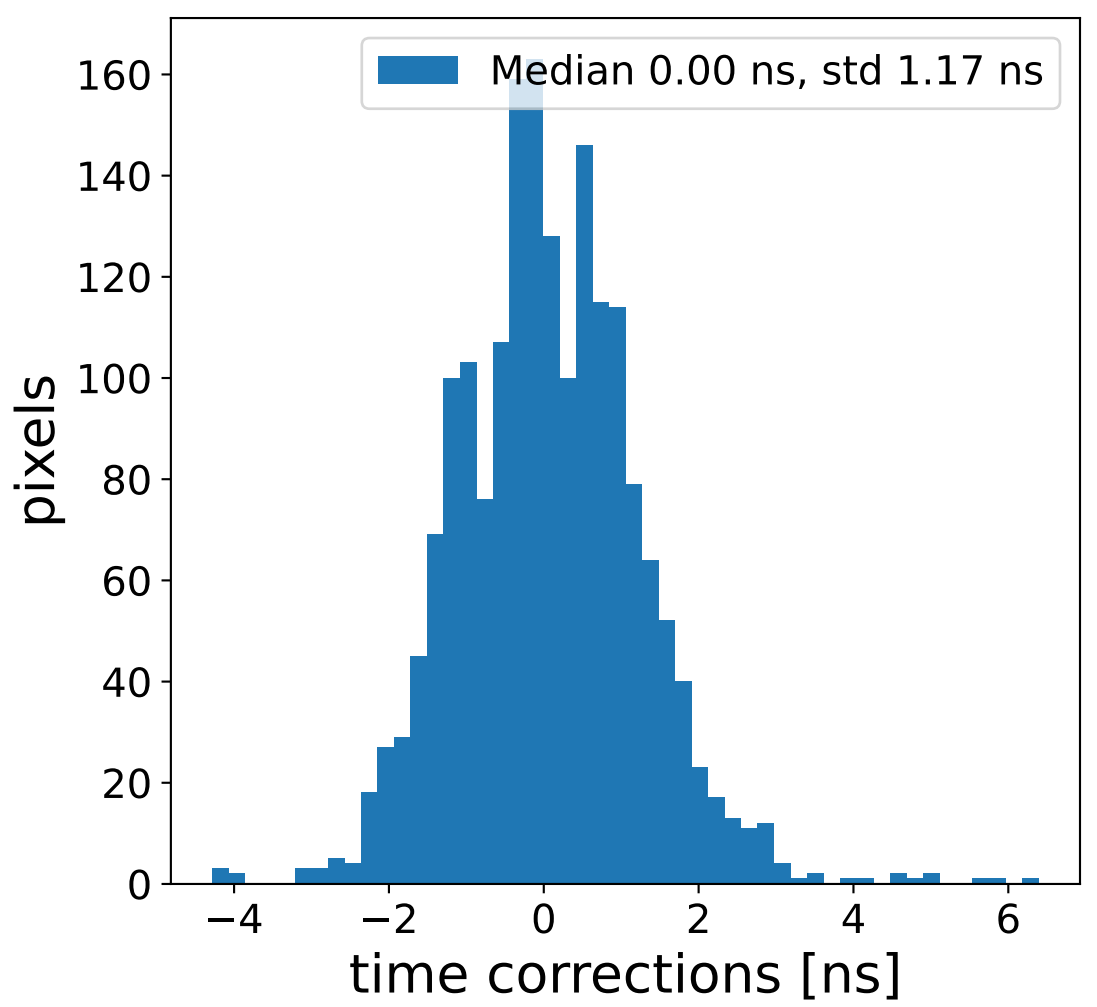

Run 7542

Run 7542

Run 7542 channel: HG

FF sample of 10000 events

pedestal sample of 10000 events

flat-fielded gain [ADC/pe]

Run 7542 channel: LG

FF sample of 10000 events

pedestal sample of 10000 events

flat-fielded gain [ADC/pe]