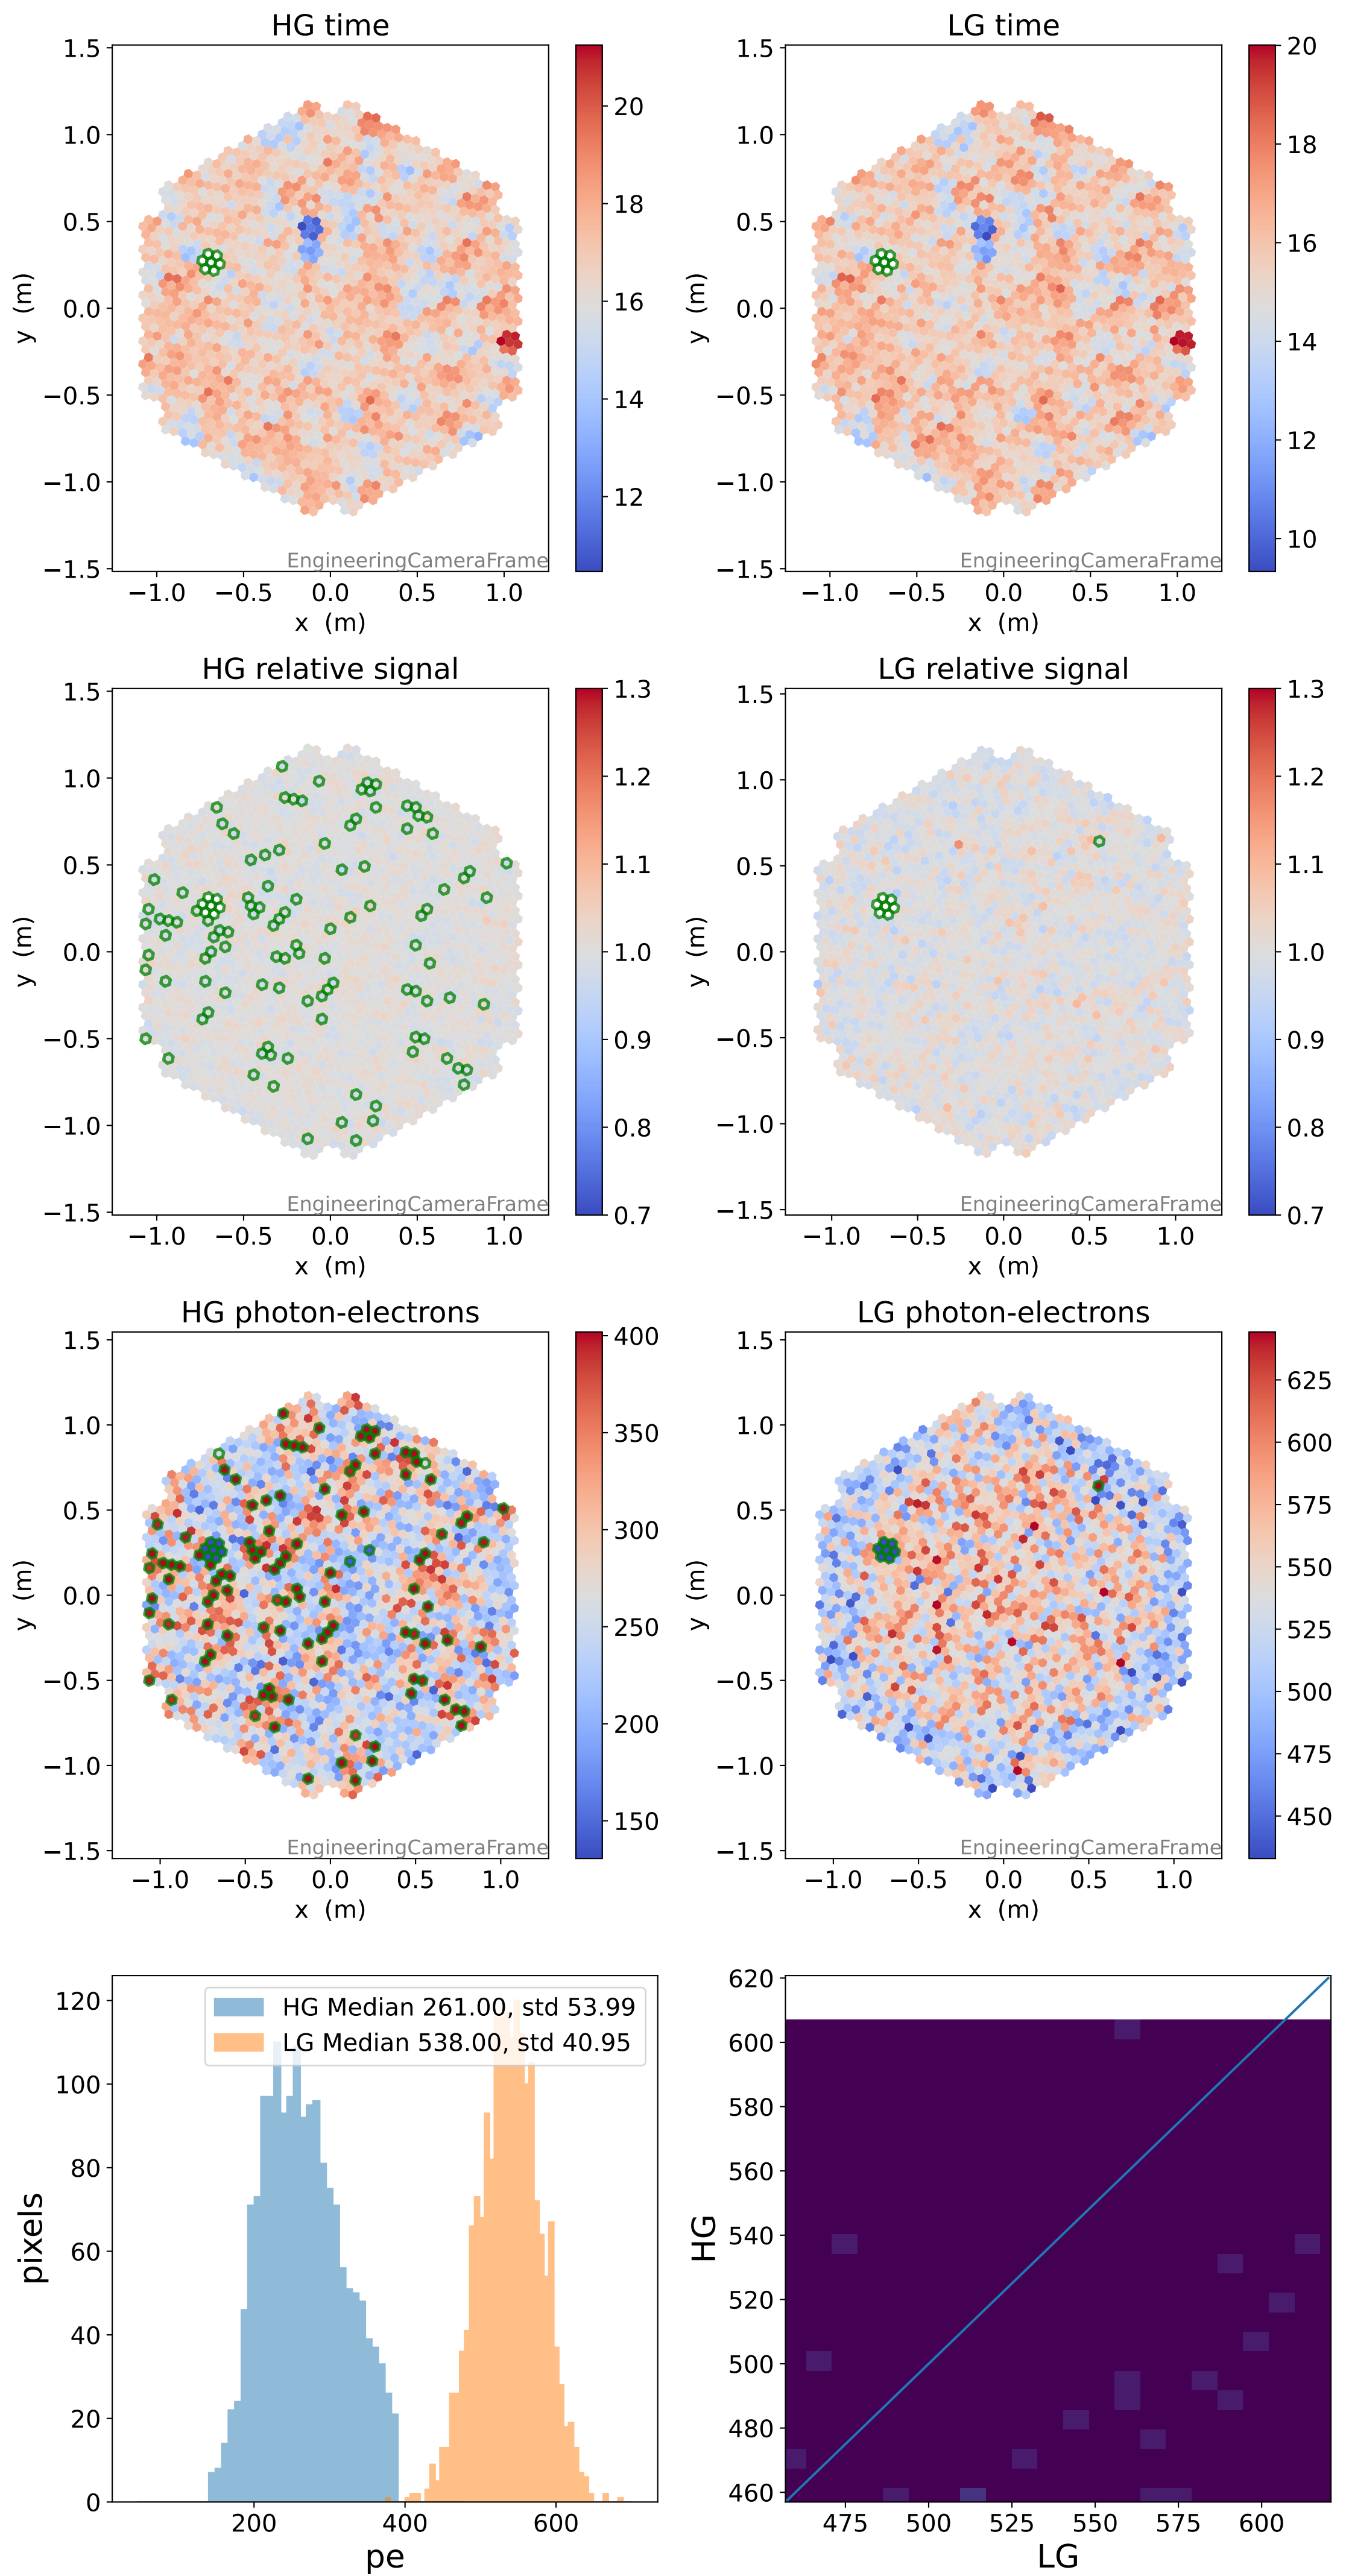

Run 7542

Run 7542

Run 7542 channel: HG

FF sample of 10000 events

pedestal sample of 10000 events

flat-fielded gain [ADC/pe]

Run 7542 channel: LG

FF sample of 10000 events

pedestal sample of 10000 events

flat-fielded gain [ADC/pe]