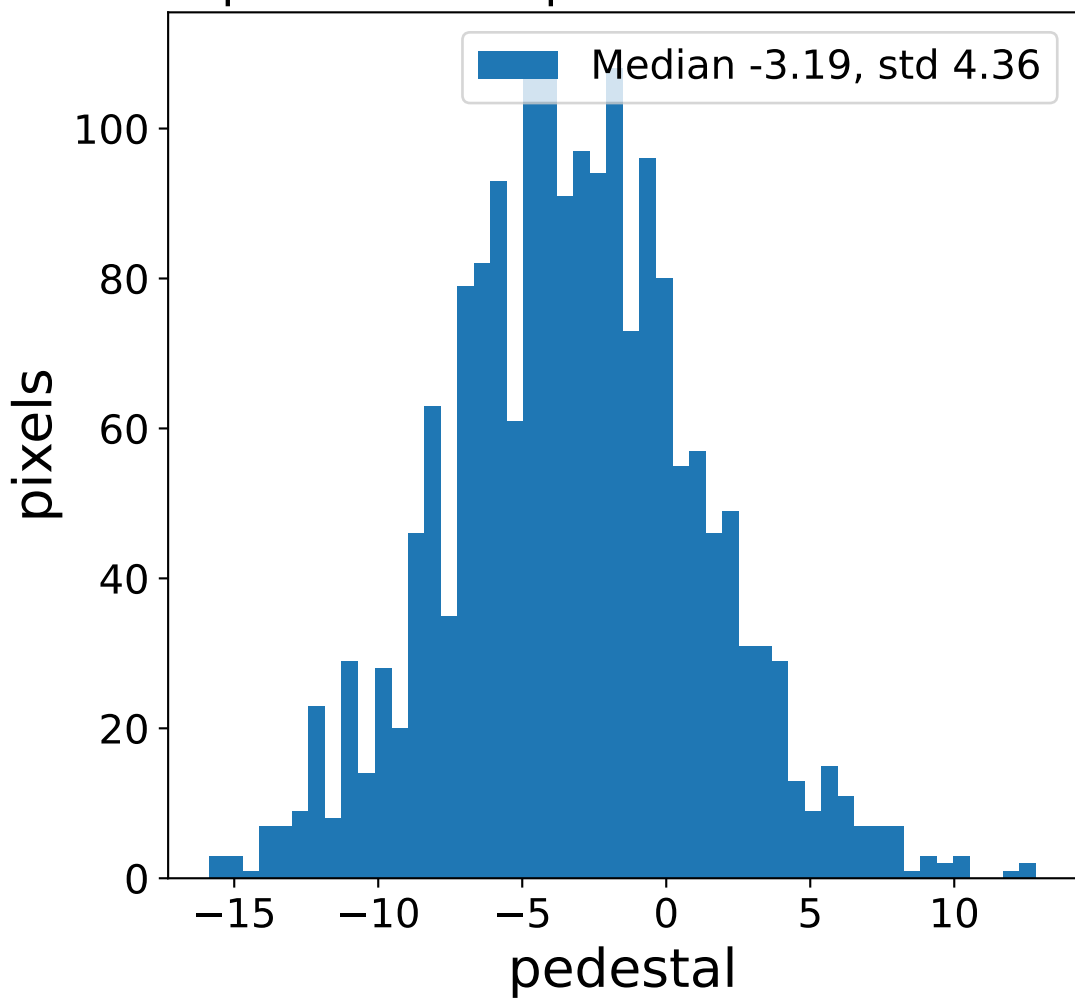

Run 7542

Run 7542

Run 7542 channel: HG

FF sample of 10000 events

pedestal sample of 10000 events

flat-fielded gain [ADC/pe]

Run 7542 channel: LG

FF sample of 10000 events

pedestal sample of 10000 events

flat-fielded gain [ADC/pe]