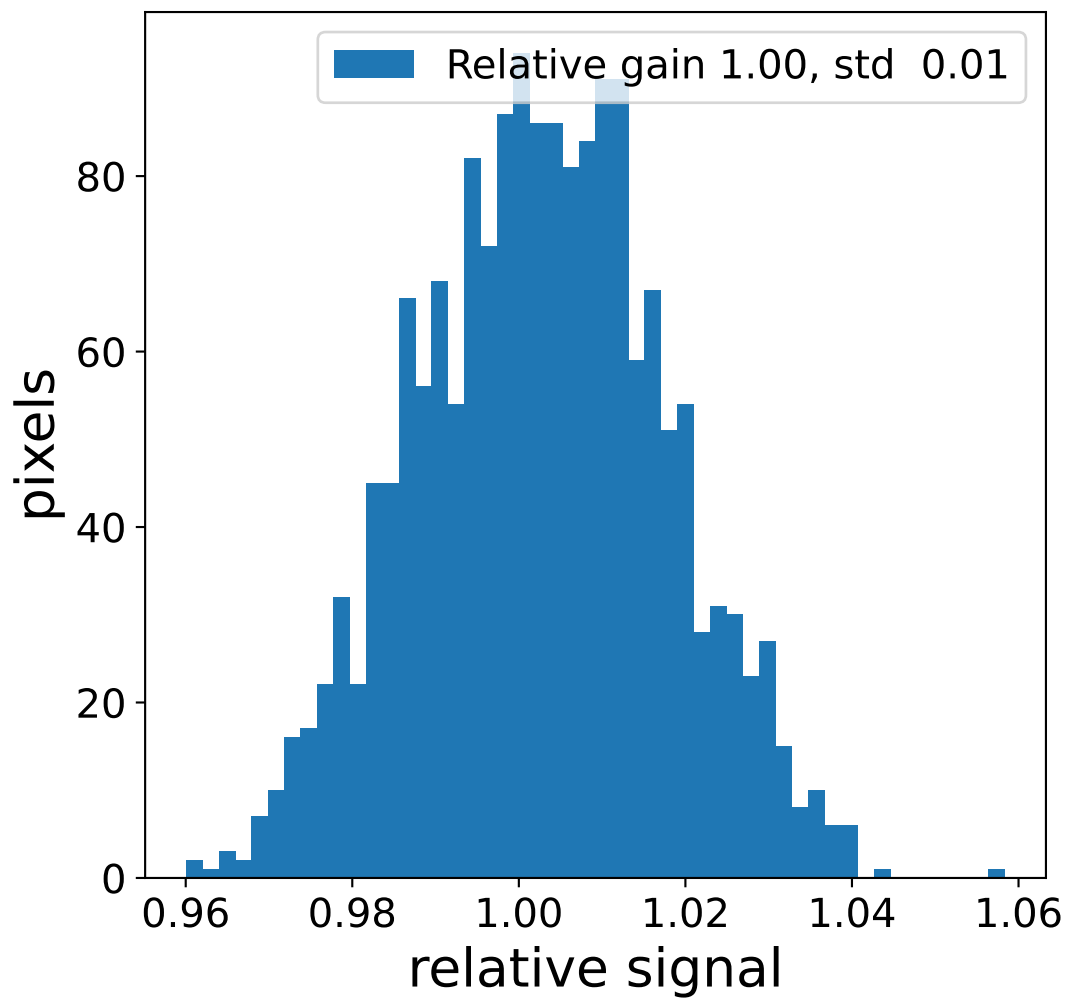

Run 7542

Run 7542

Run 7542 channel: HG

FF sample of 10000 events

pedestal sample of 10000 events

flat-fielded gain [ADC/pe]

Run 7542 channel: LG

FF sample of 10000 events

pedestal sample of 10000 events

flat-fielded gain [ADC/pe]