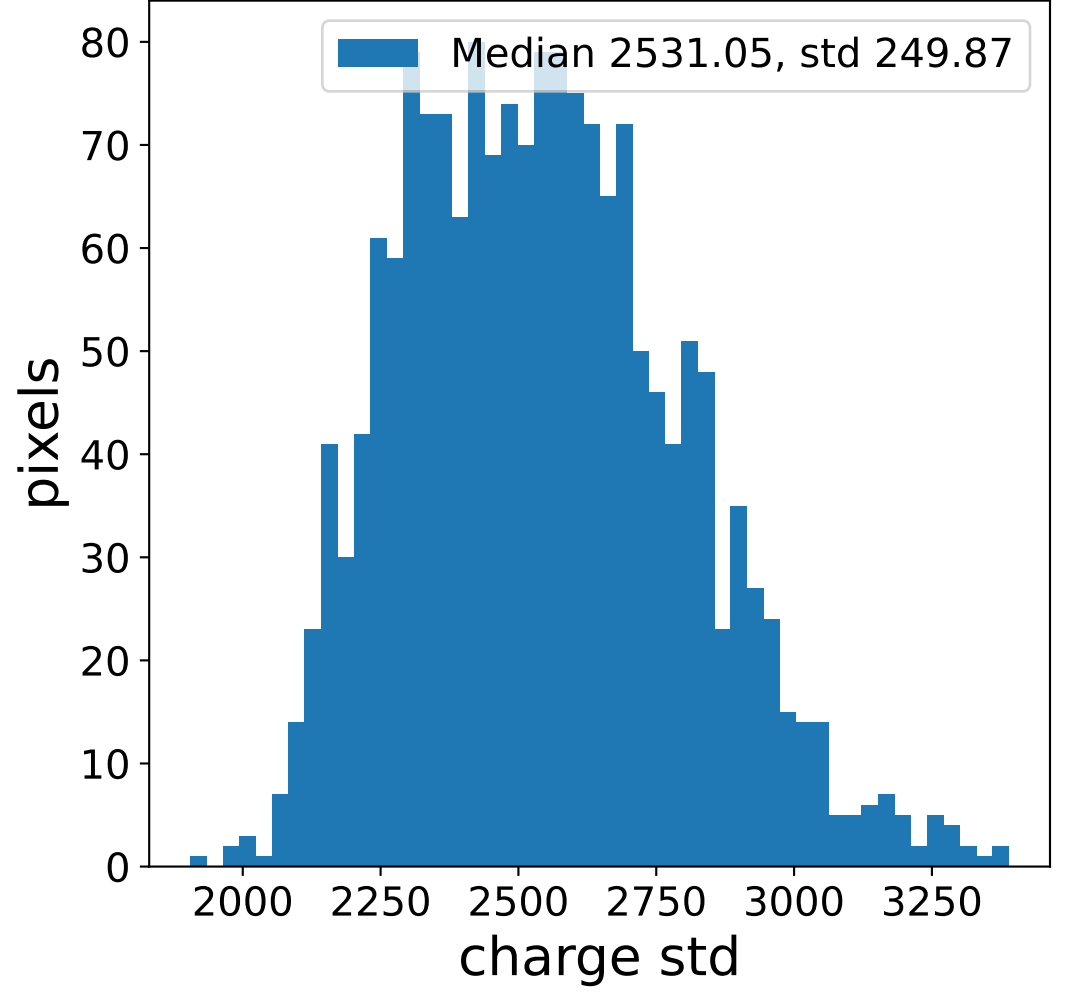

Run 7542

Run 7542

Run 7542 channel: HG

FF sample of 10000 events

pedestal sample of 10000 events

flat-fielded gain [ADC/pe]

Run 7542 channel: LG

FF sample of 10000 events

pedestal sample of 10000 events

flat-fielded gain [ADC/pe]