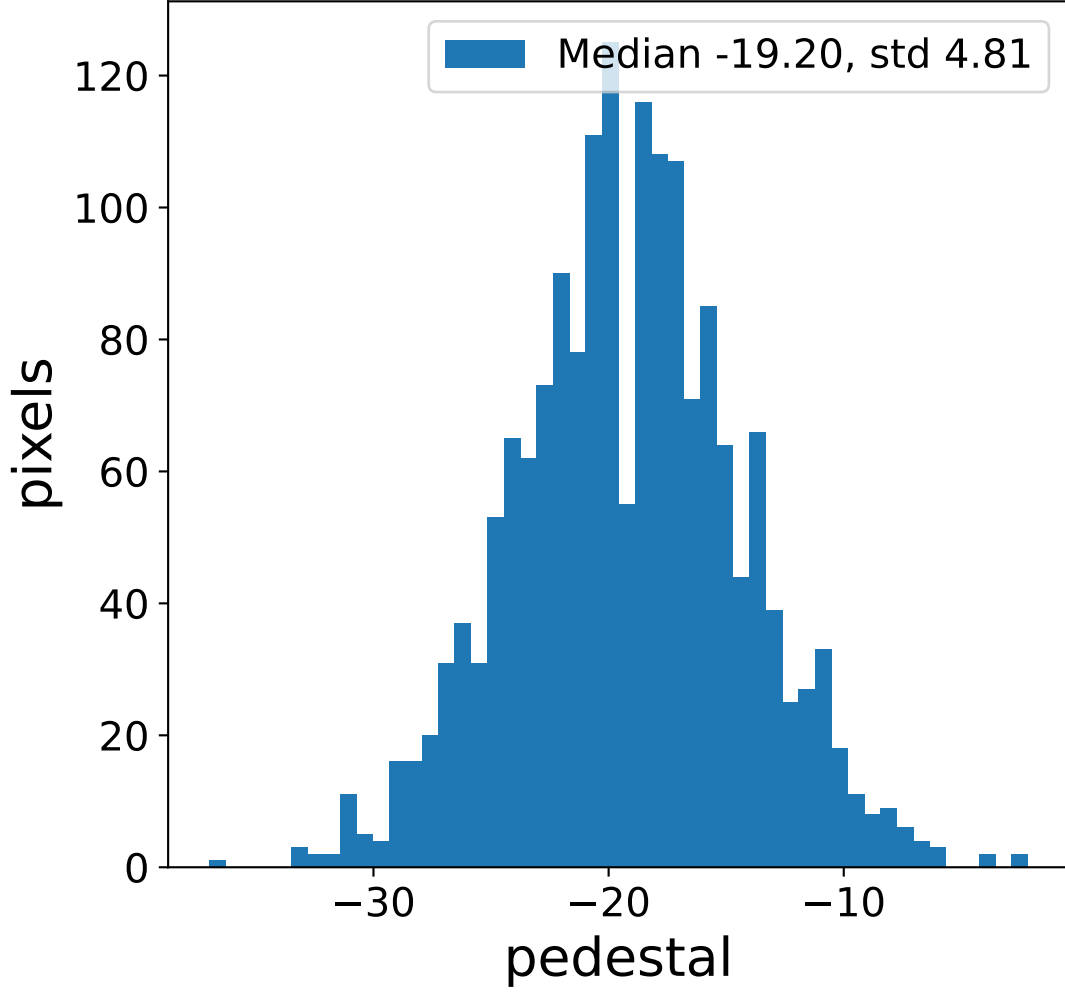

Run 7542

Run 7542

Run 7542 channel: HG

FF sample of 10000 events

pedestal sample of 10000 events

flat-fielded gain [ADC/pe]

Run 7542 channel: LG

FF sample of 10000 events

pedestal sample of 10000 events

flat-fielded gain [ADC/pe]