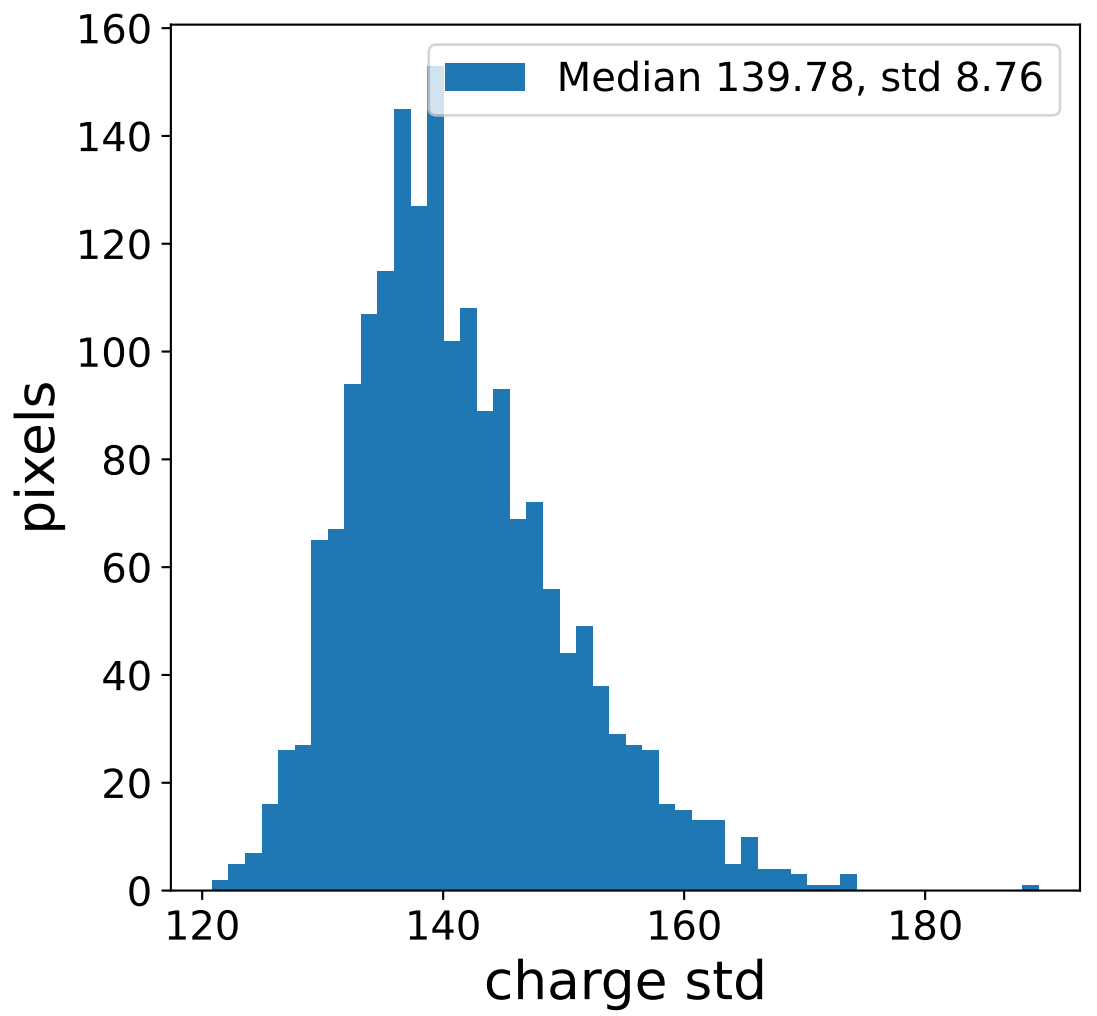

Run 7542

Run 7542

Run 7542 channel: HG

FF sample of 10000 events

pedestal sample of 10000 events

flat-fielded gain [ADC/pe]

Run 7542 channel: LG

FF sample of 10000 events

pedestal sample of 10000 events

flat-fielded gain [ADC/pe]