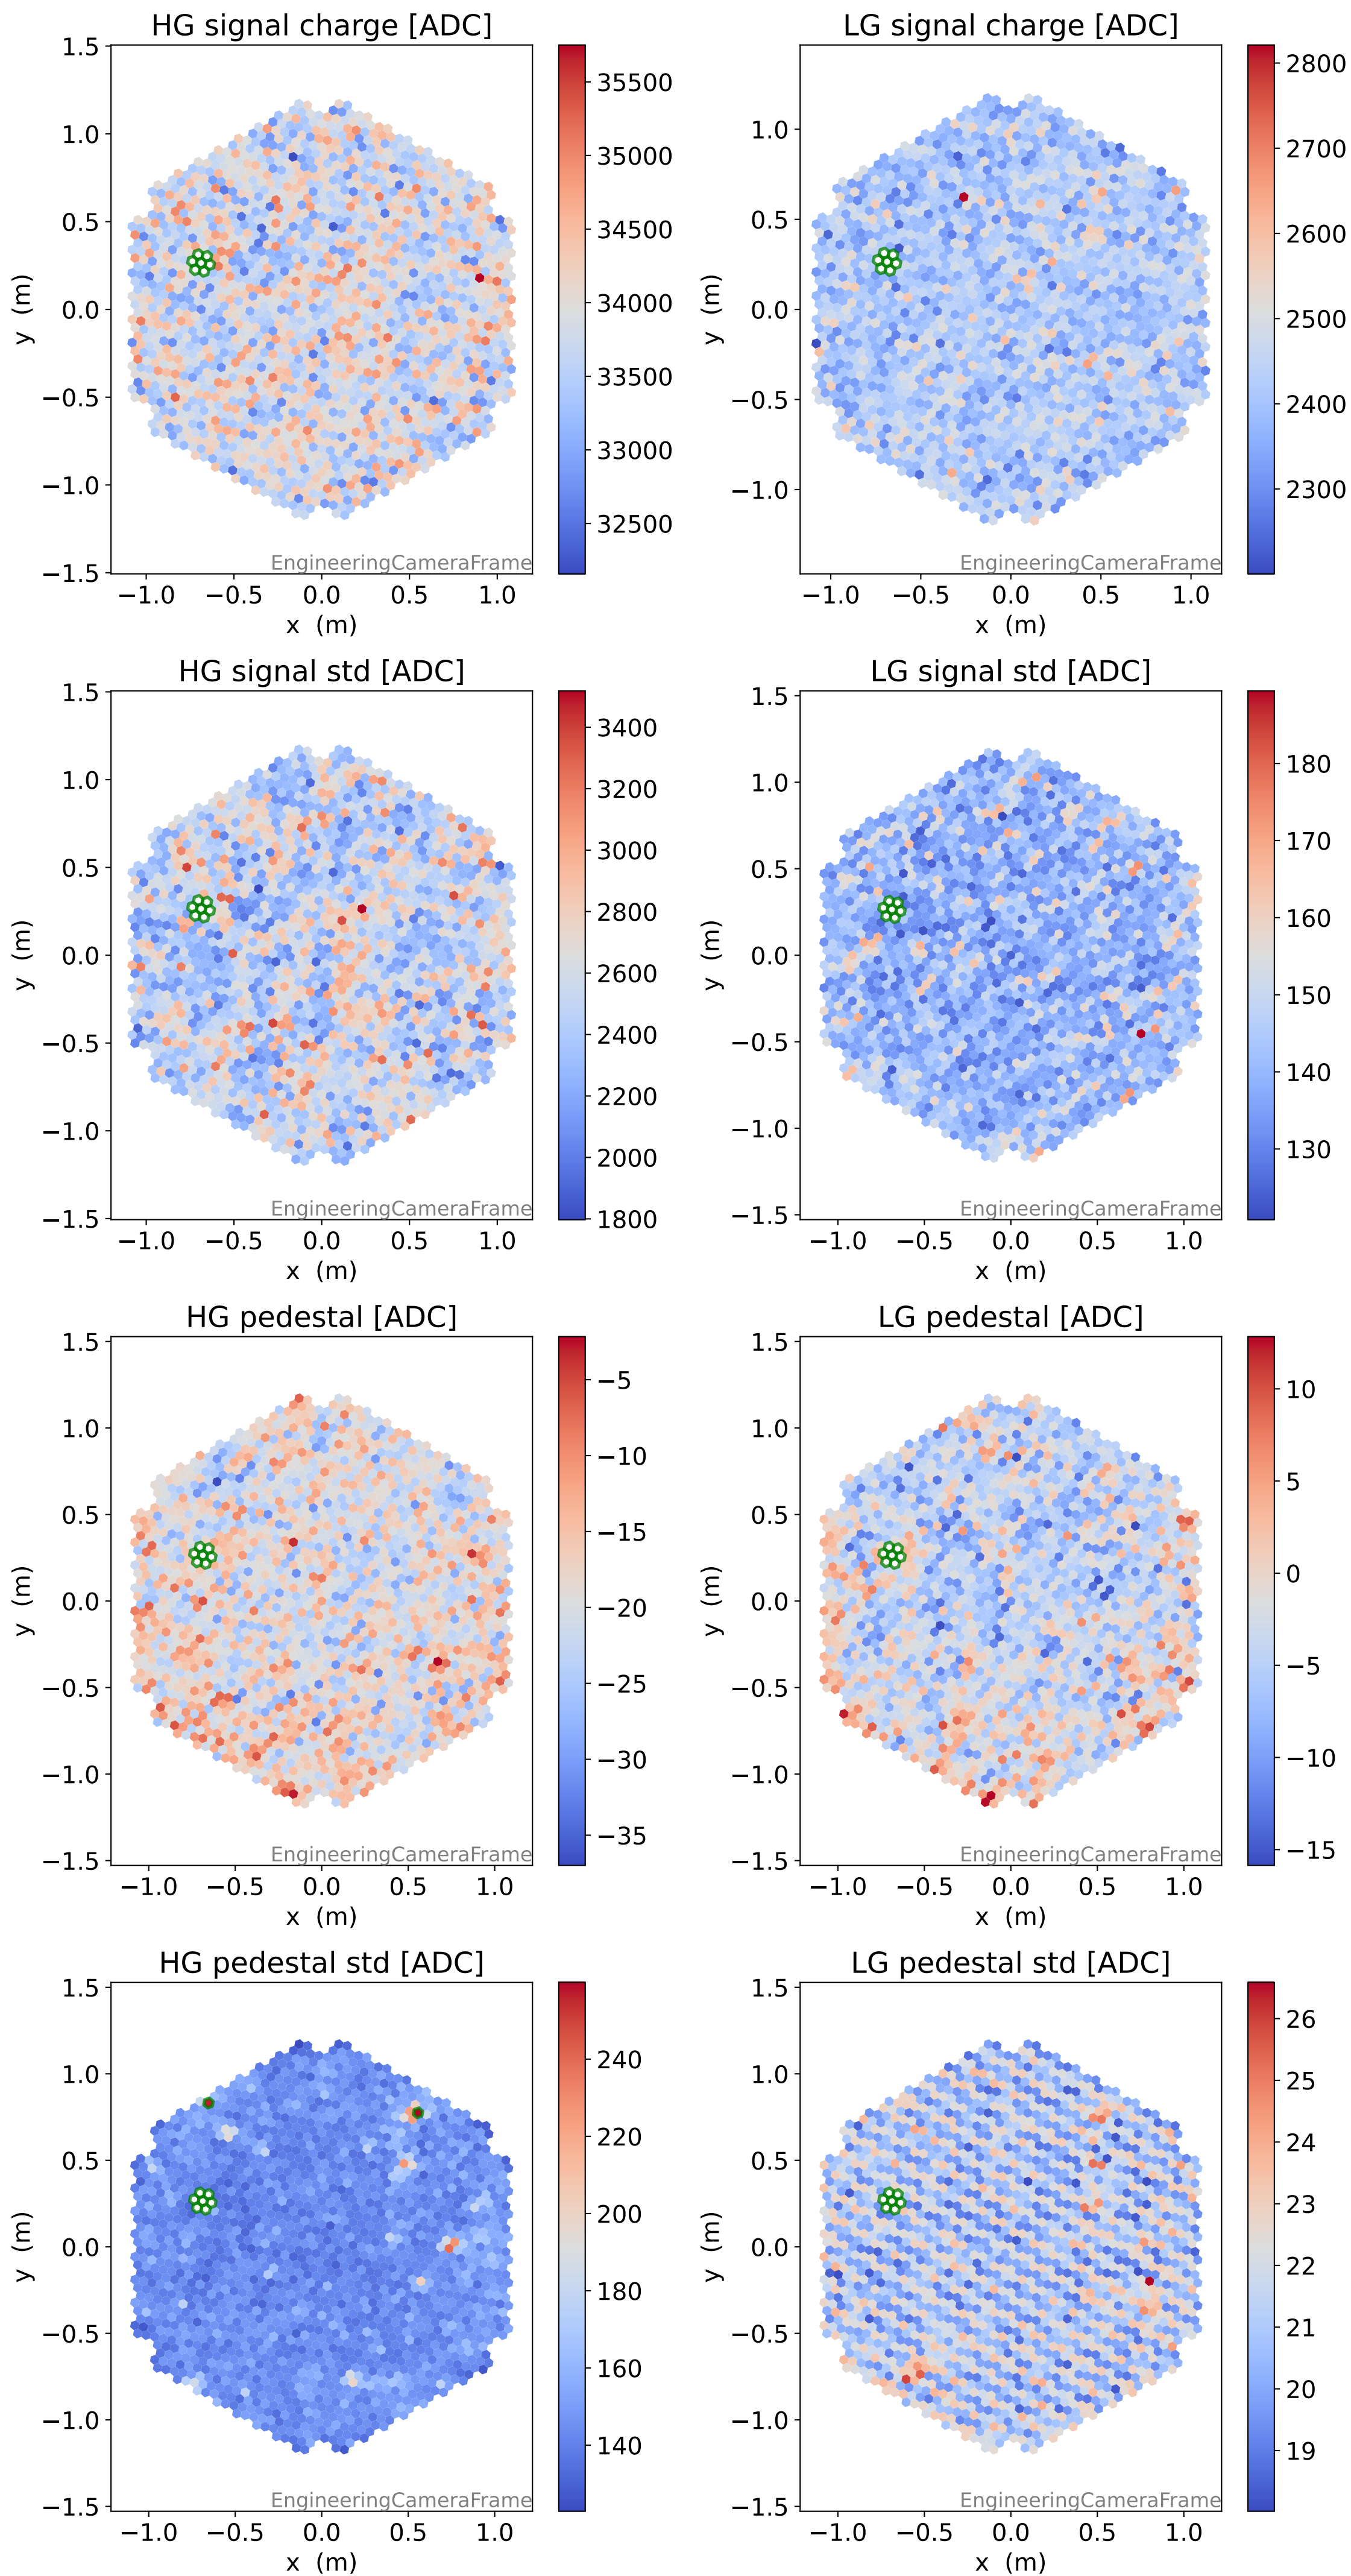

Run 7542

Run 7542

Run 7542 channel: HG

FF sample of 10000 events

pedestal sample of 10000 events

flat-fielded gain [ADC/pe]

Run 7542 channel: LG

FF sample of 10000 events

pedestal sample of 10000 events

flat-fielded gain [ADC/pe]