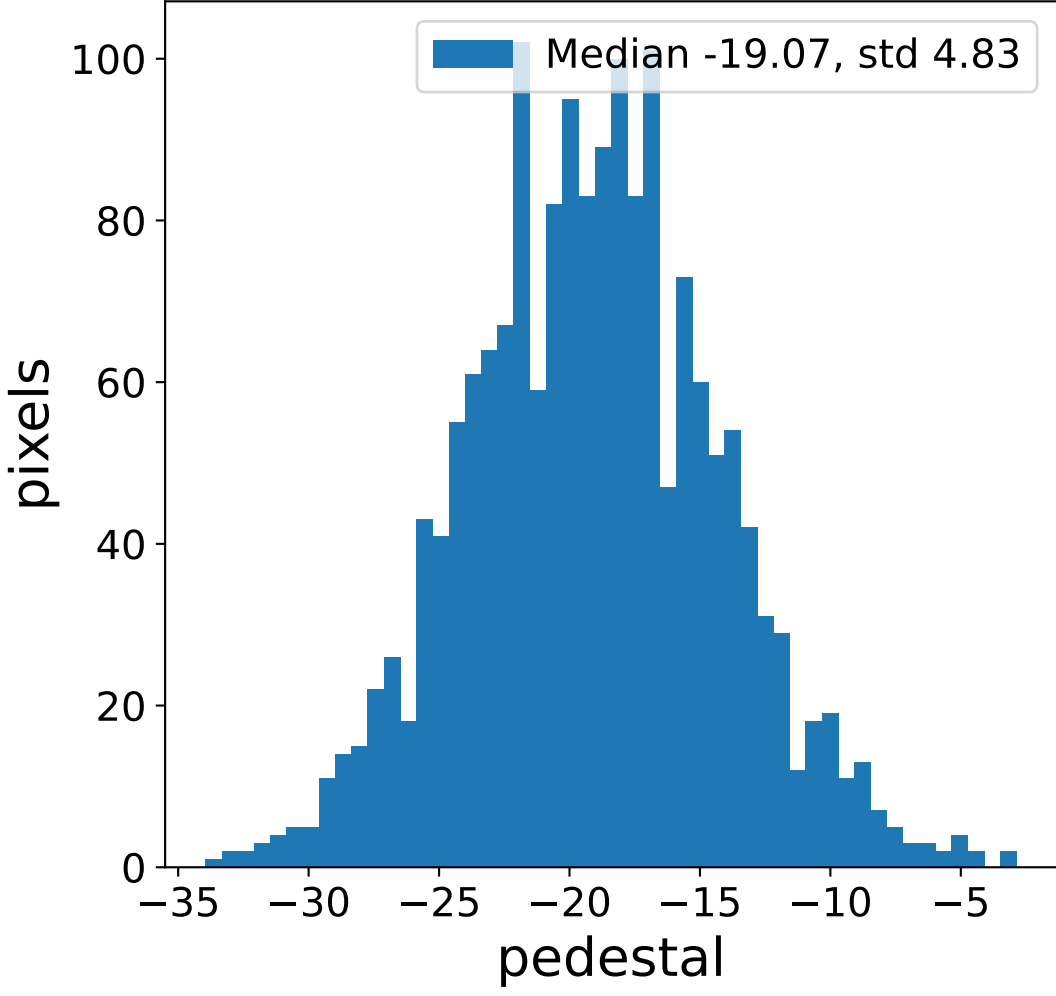

### pedestal sample of 10000 events