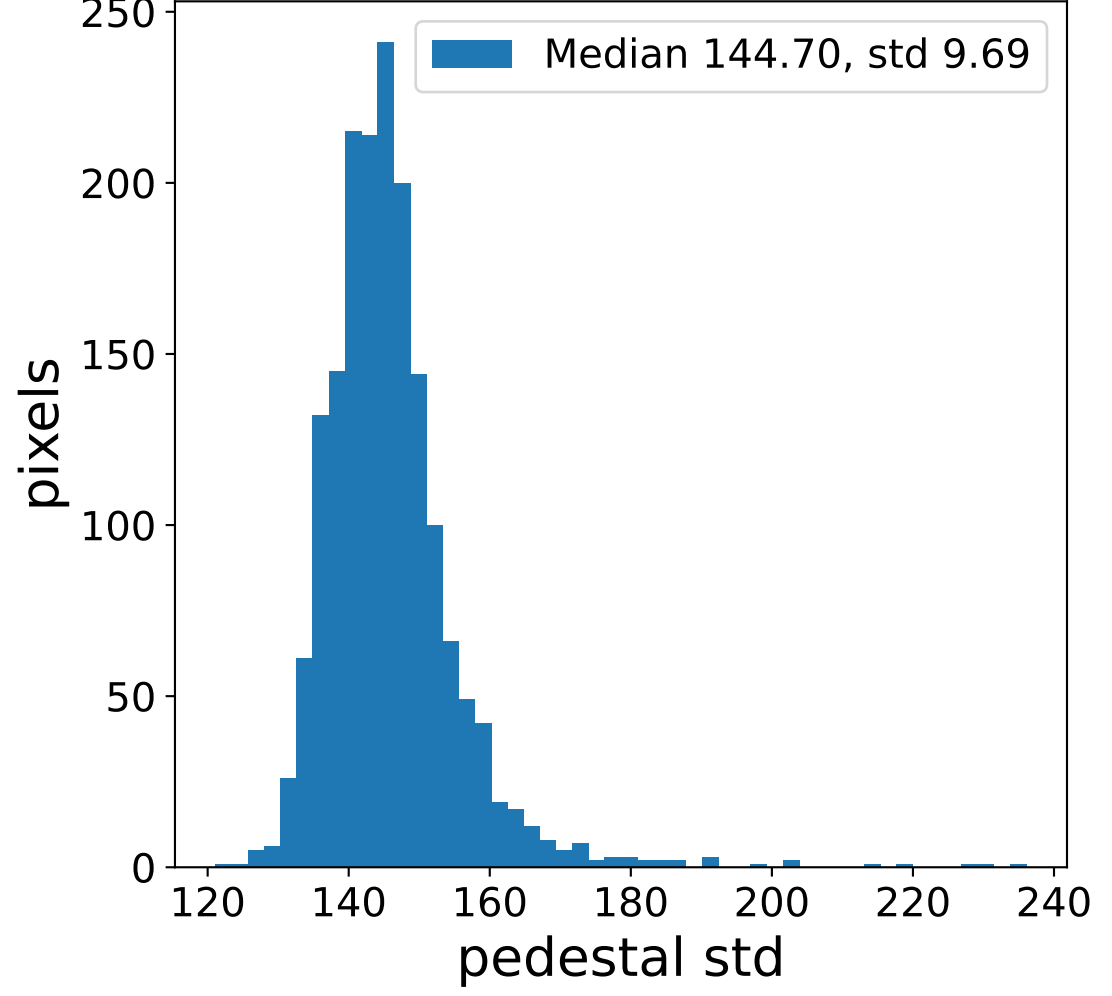

### pedestal sample of 10000 events