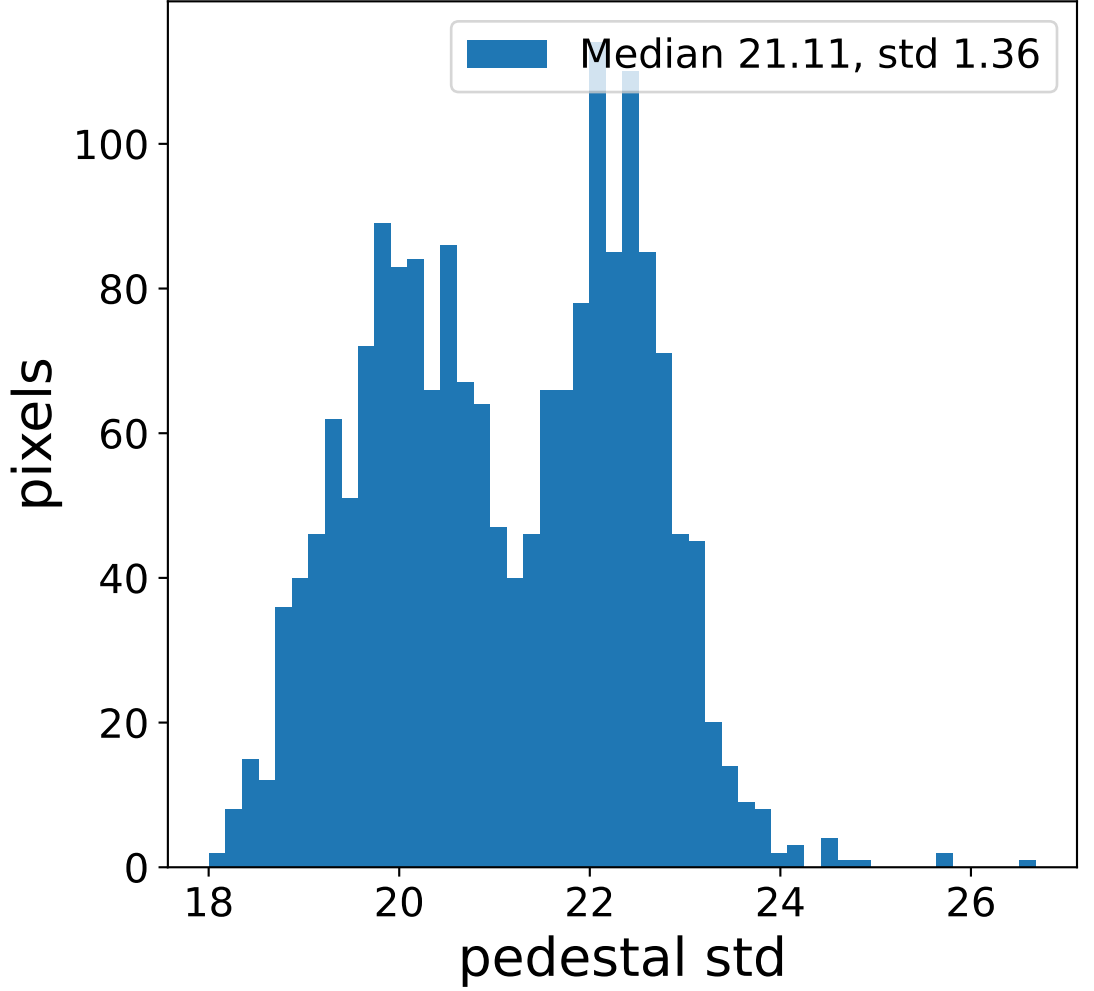

pedestal sample of 10000 events