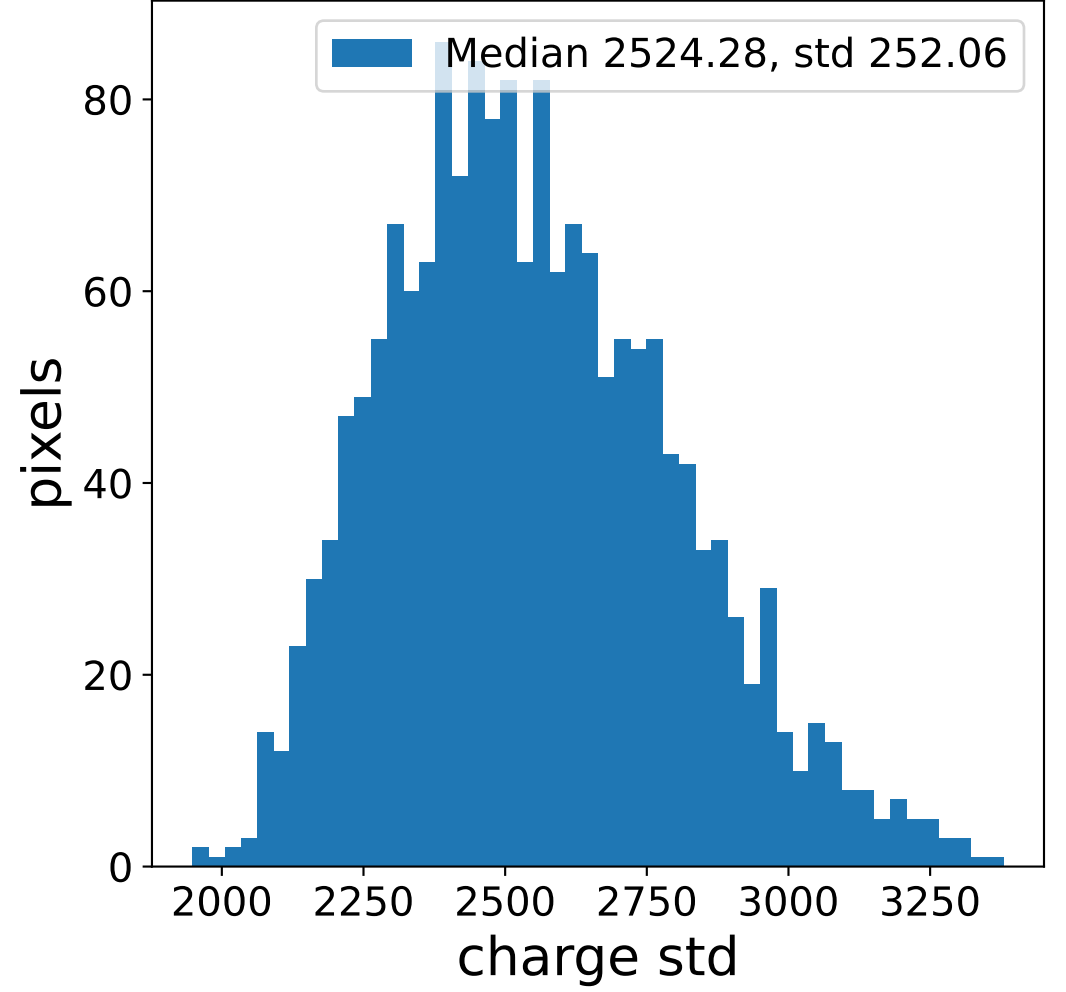

Run 7542 channel: HG

FF sample of 10000 events