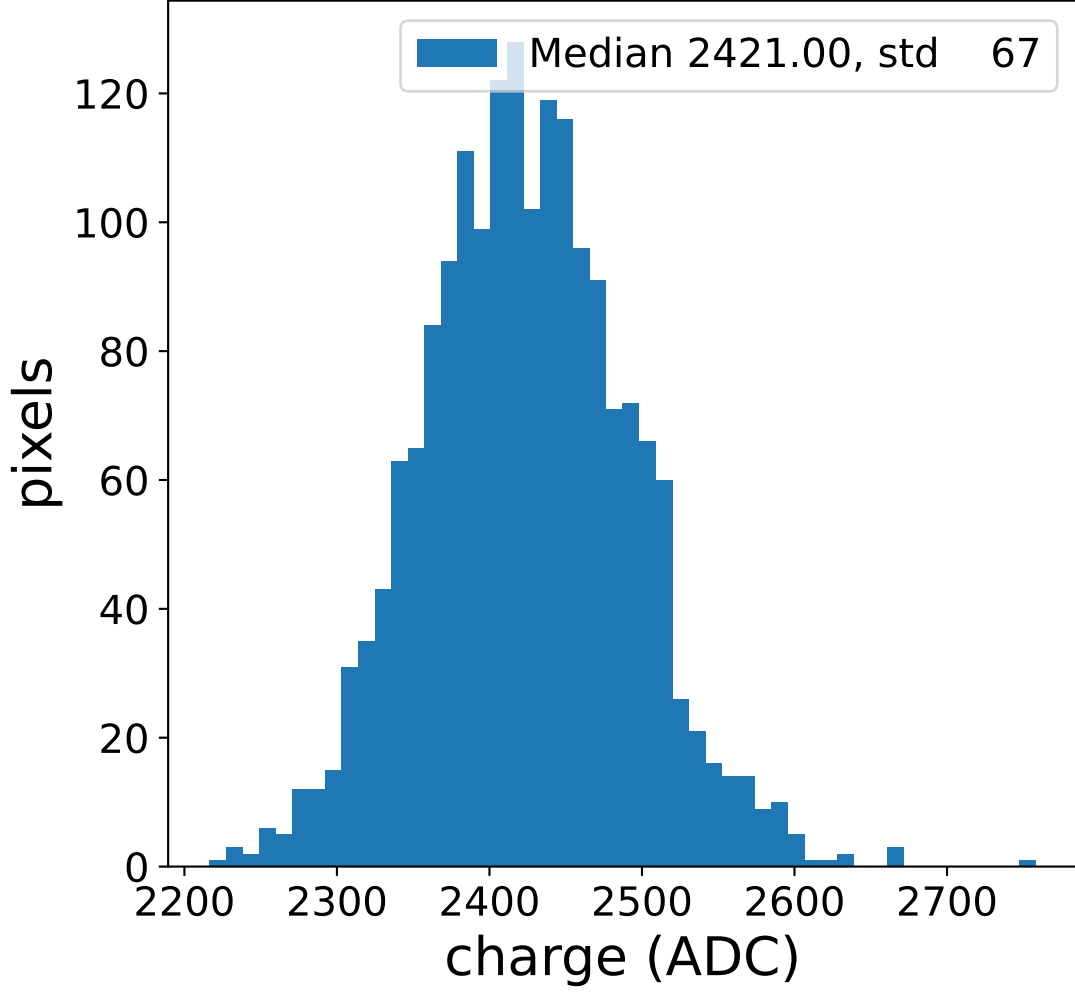

Run 7542 channel: LG

FF sample of 10000 events