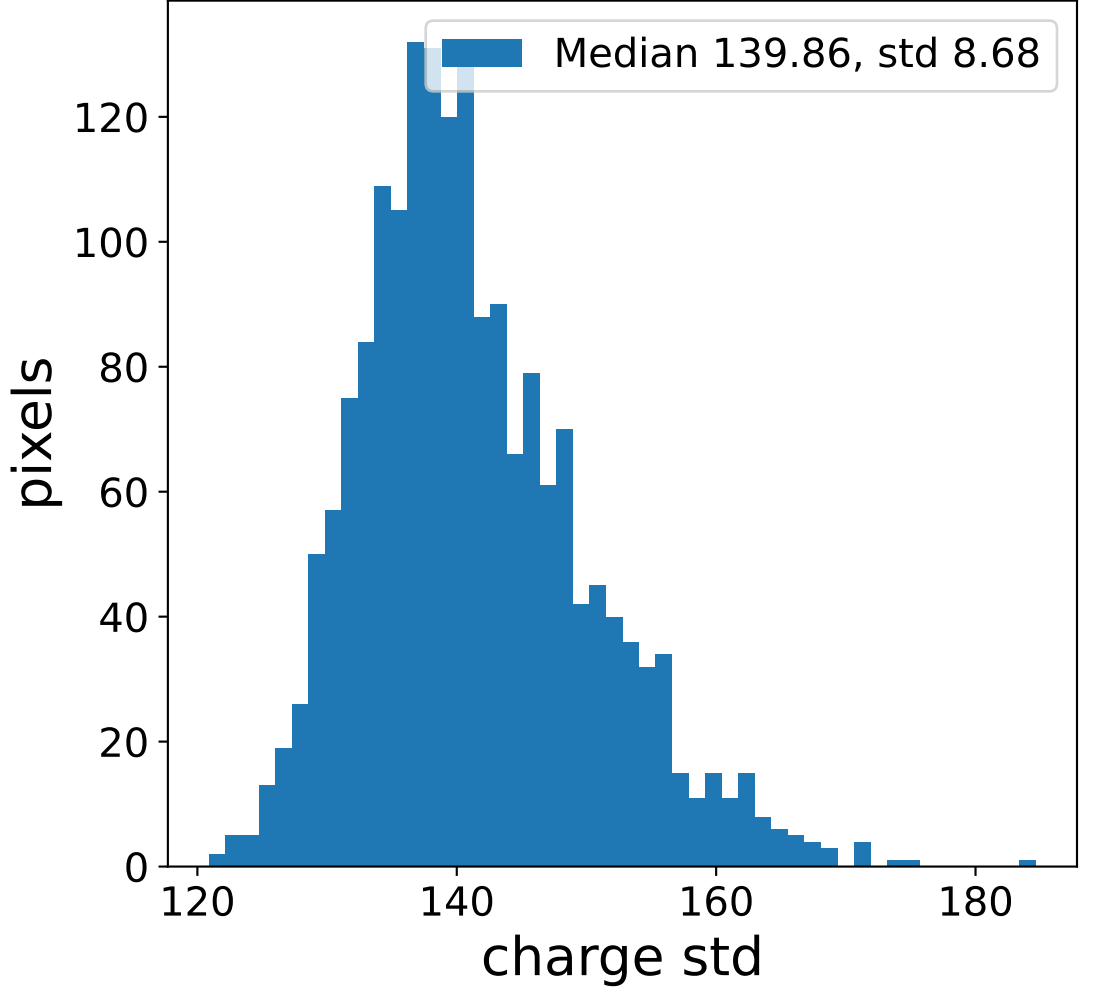

Run 7542 channel: LG

FF sample of 10000 events