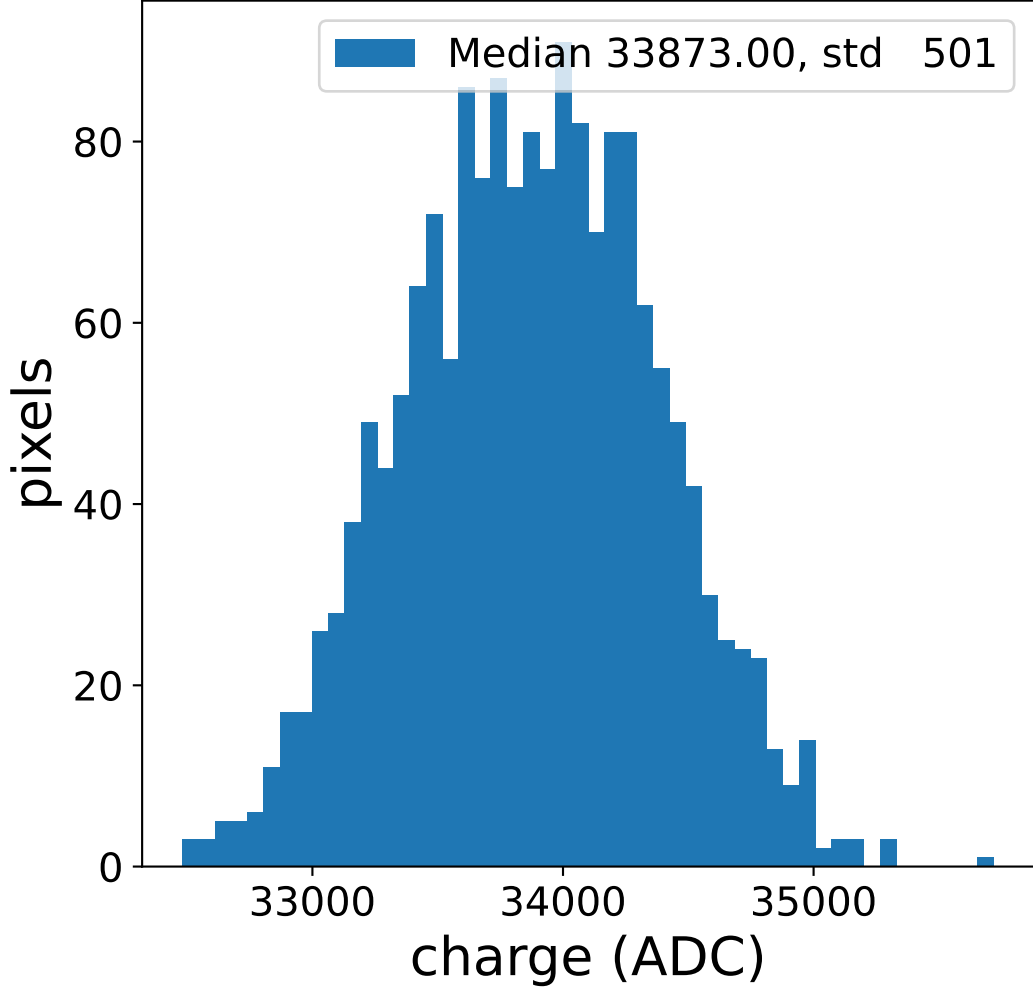

### pedestal sample of 10000 events