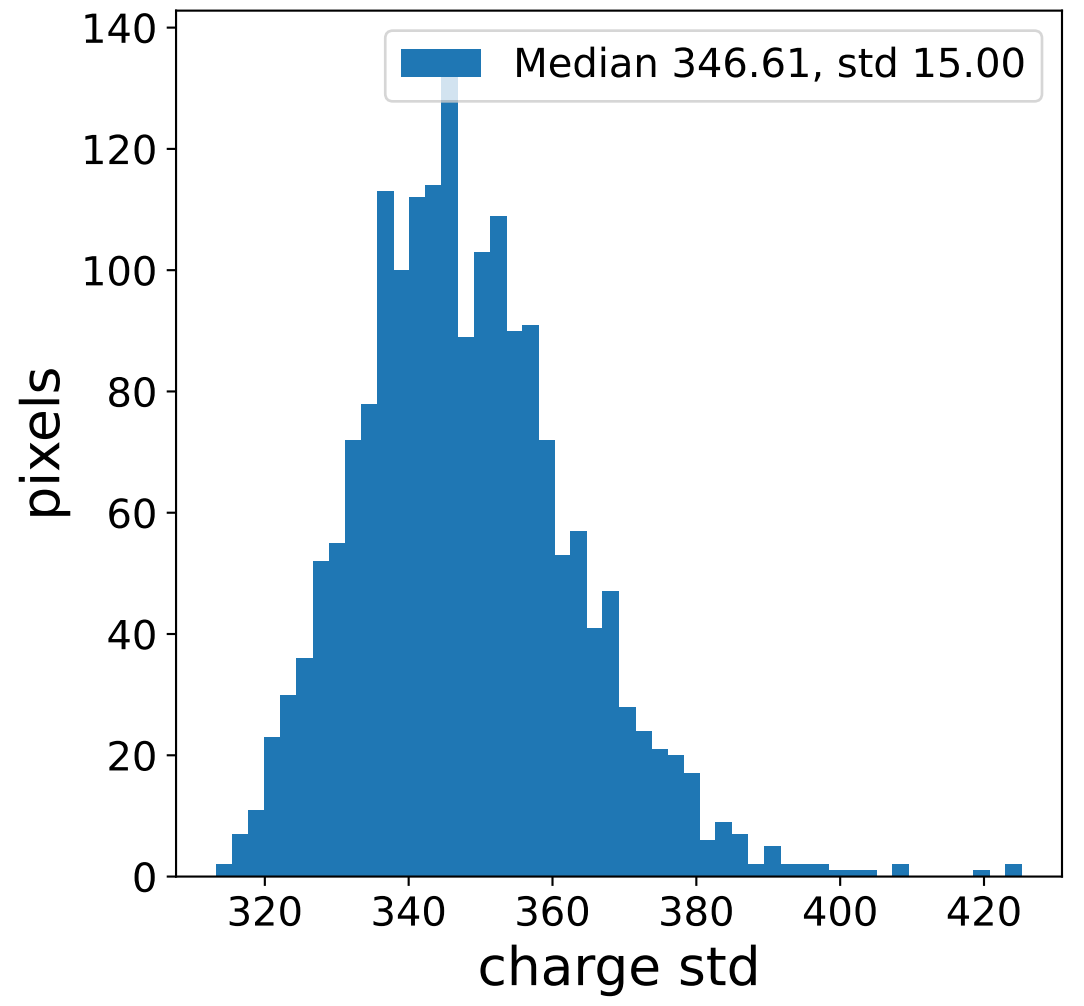

Run 7513

Run 7513

Run 7513 channel: HG

FF sample of 10000 events

pedestal sample of 10000 events

flat-fielded gain [ADC/pe]

Run 7513 channel: LG

FF sample of 10000 events

pedestal sample of 10000 events

flat-fielded gain [ADC/pe]