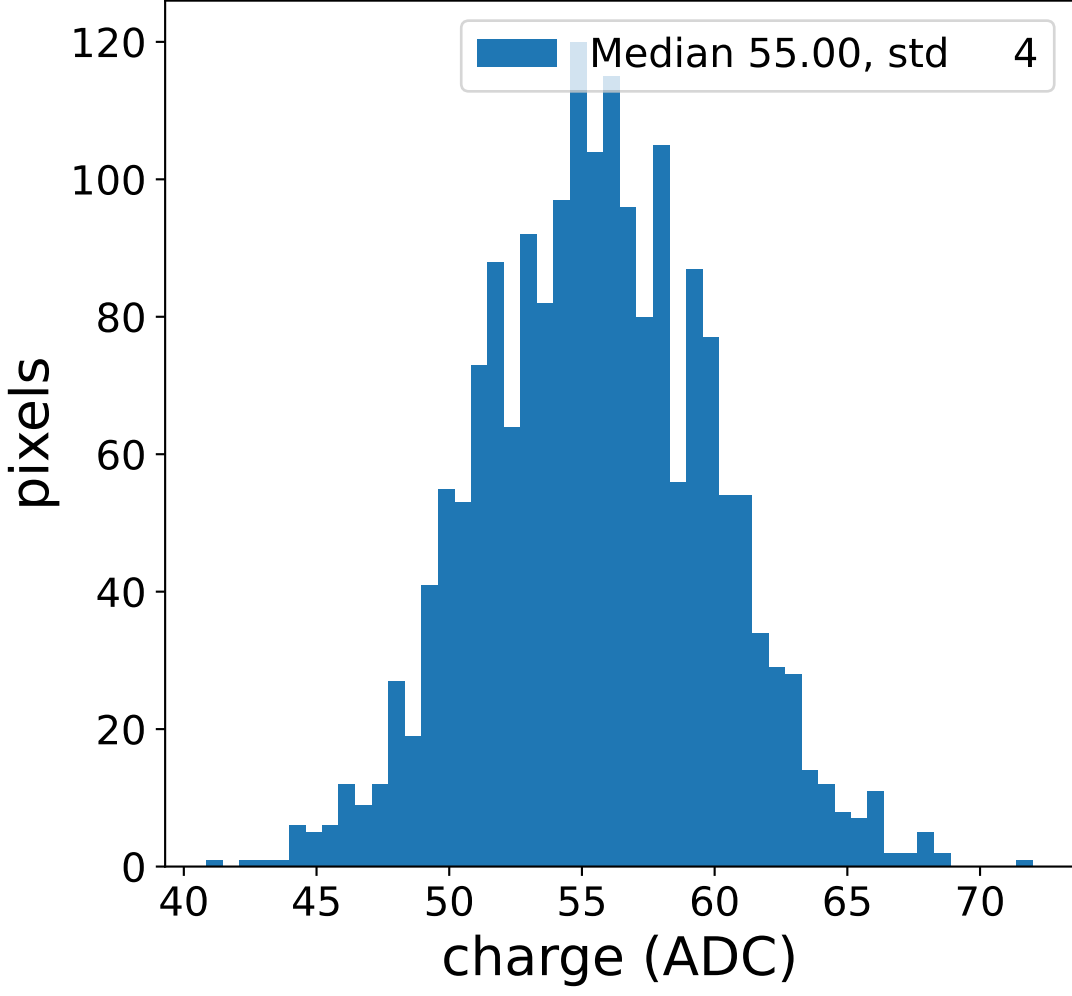

Run 7513

Run 7513

Run 7513 channel: HG

FF sample of 10000 events

pedestal sample of 10000 events

flat-fielded gain [ADC/pe]

Run 7513 channel: LG

FF sample of 10000 events

pedestal sample of 10000 events

flat-fielded gain [ADC/pe]