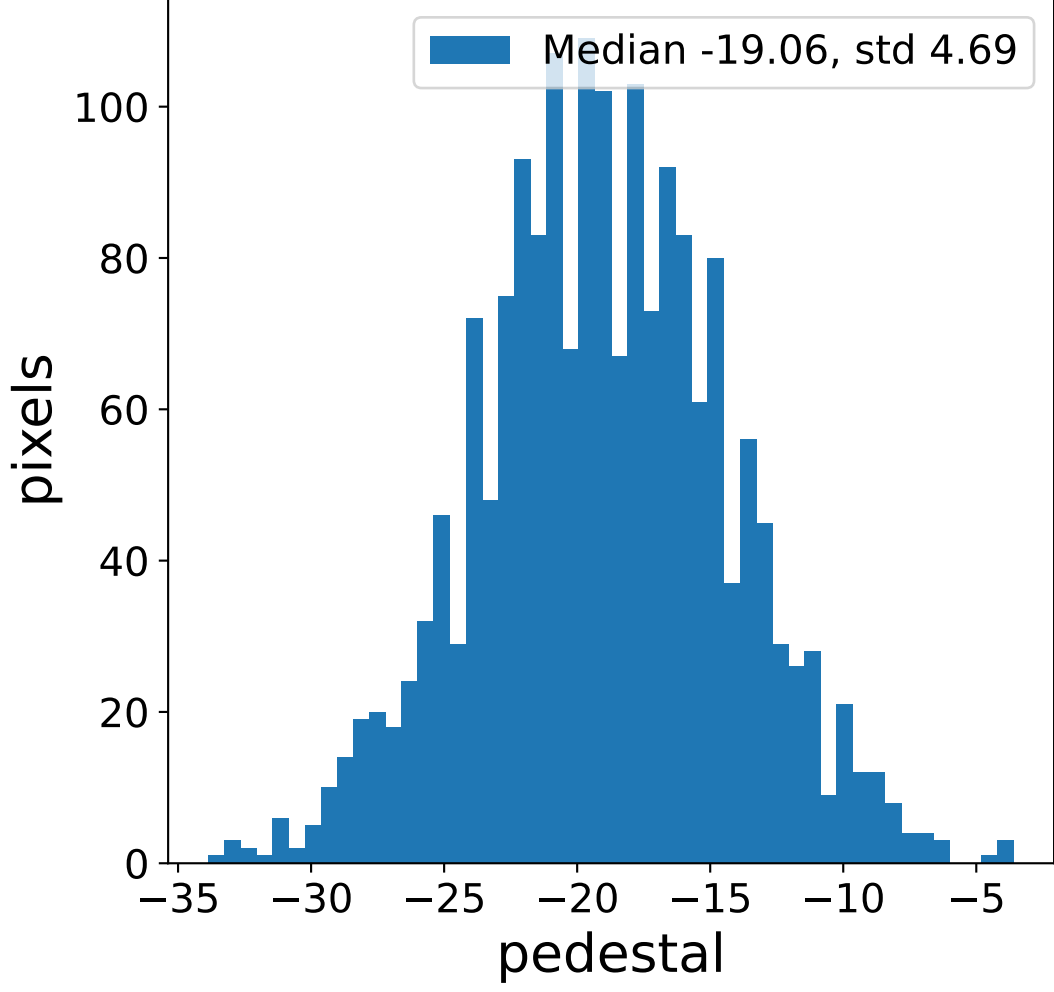

Run 7513

Run 7513

Run 7513 channel: HG

FF sample of 10000 events

pedestal sample of 10000 events

flat-fielded gain [ADC/pe]

Run 7513 channel: LG

FF sample of 10000 events

pedestal sample of 10000 events

flat-fielded gain [ADC/pe]