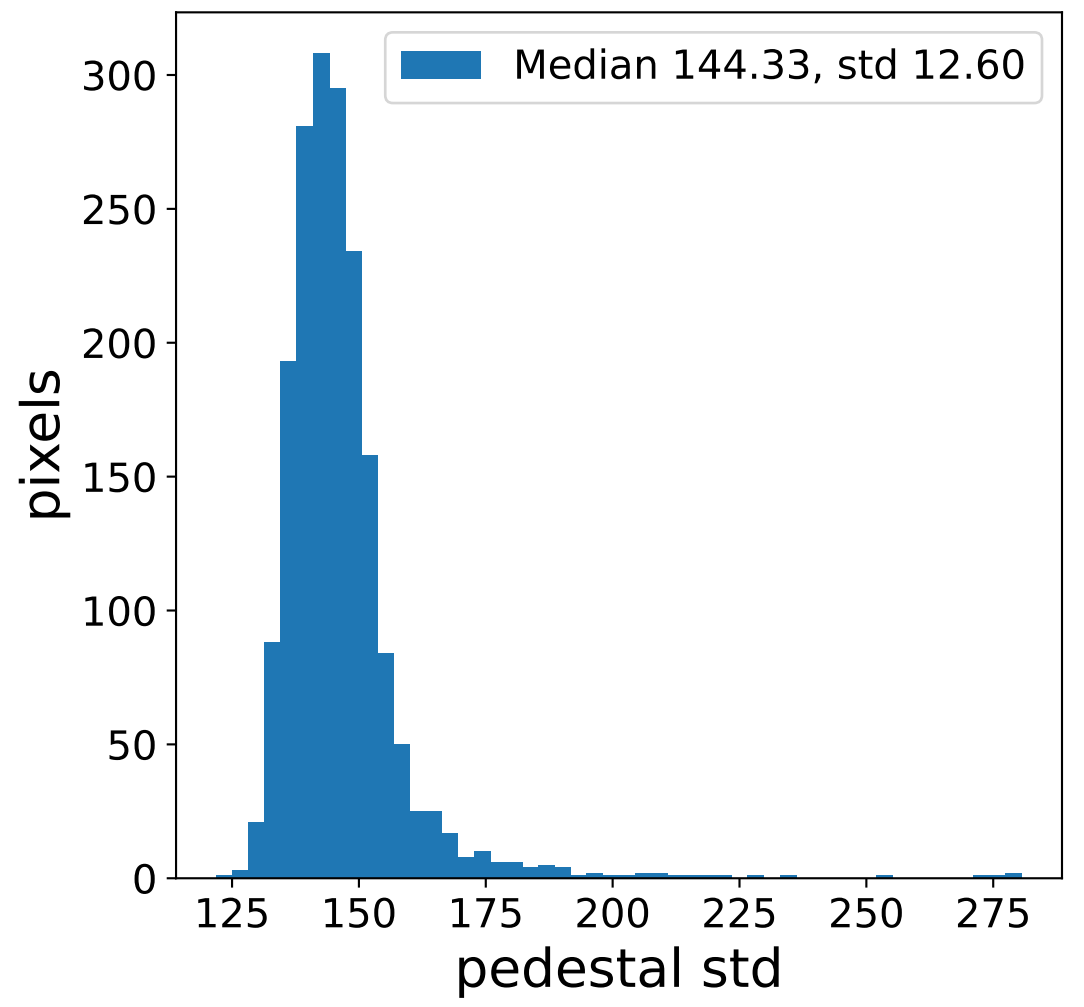

Run 7513

Run 7513

Run 7513 channel: HG

FF sample of 10000 events

pedestal sample of 10000 events

flat-fielded gain [ADC/pe]

Run 7513 channel: LG

FF sample of 10000 events

pedestal sample of 10000 events

flat-fielded gain [ADC/pe]