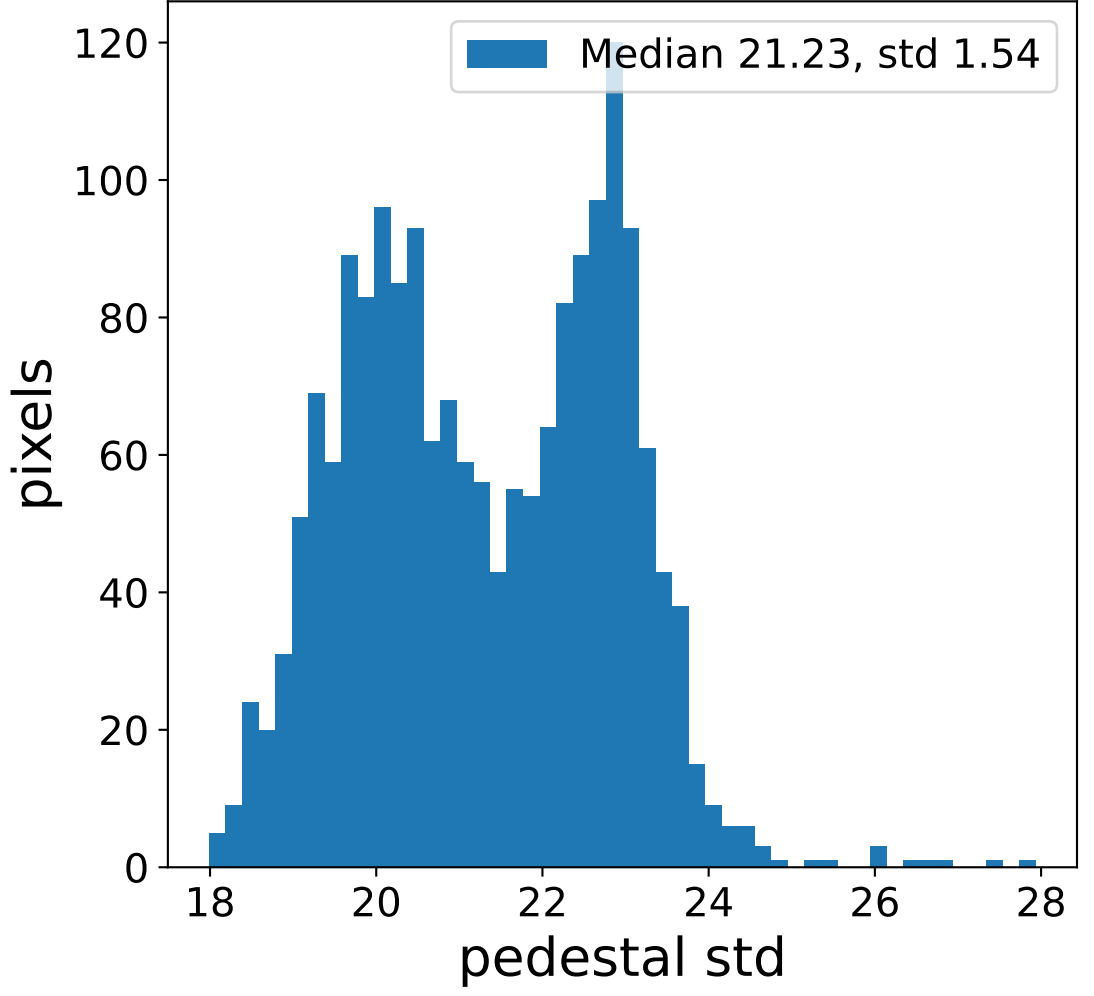

Run 7513

Run 7513

Run 7513 channel: HG

FF sample of 10000 events

pedestal sample of 10000 events

flat-fielded gain [ADC/pe]

Run 7513 channel: LG

FF sample of 10000 events

pedestal sample of 10000 events

flat-fielded gain [ADC/pe]