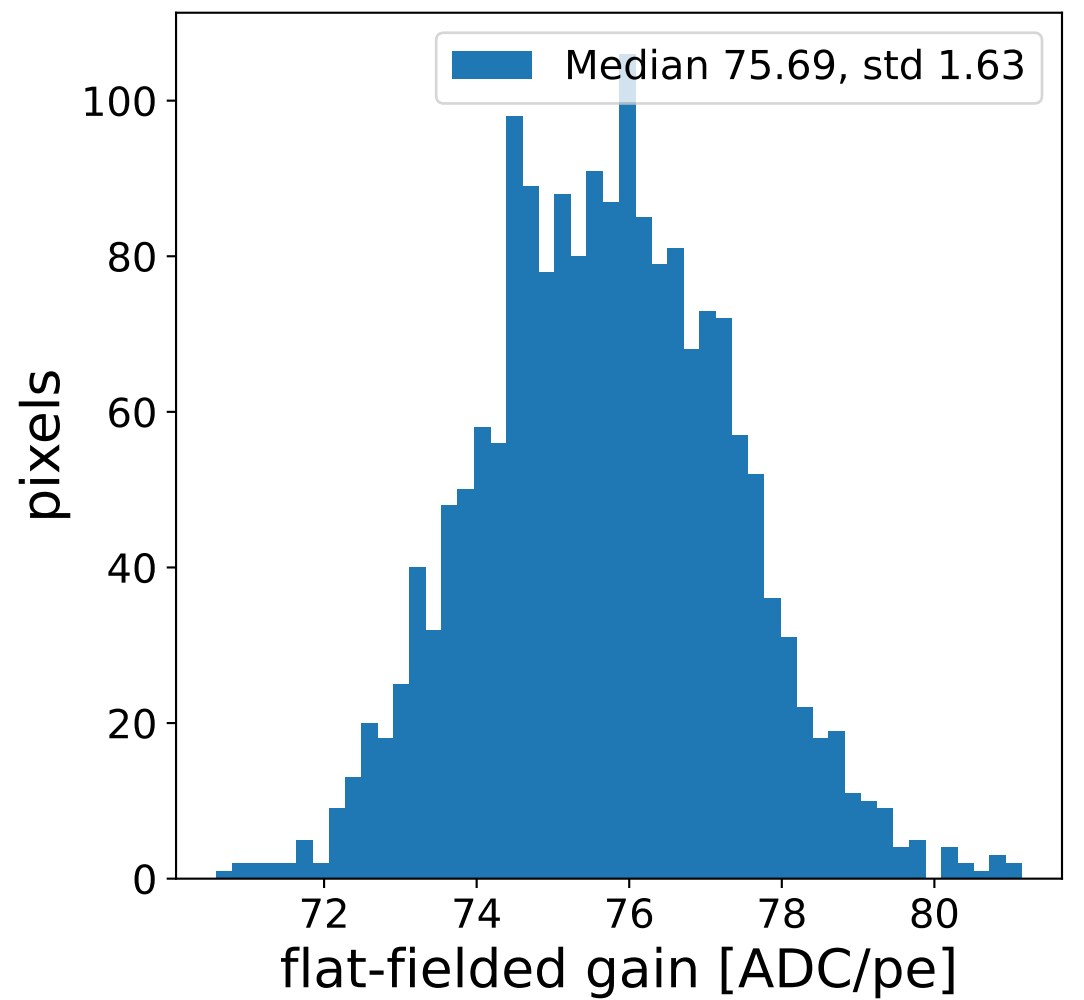

Run 7513

Run 7513

Run 7513 channel: HG

FF sample of 10000 events

pedestal sample of 10000 events

flat-fielded gain [ADC/pe]

Run 7513 channel: LG

FF sample of 10000 events

pedestal sample of 10000 events

flat-fielded gain [ADC/pe]