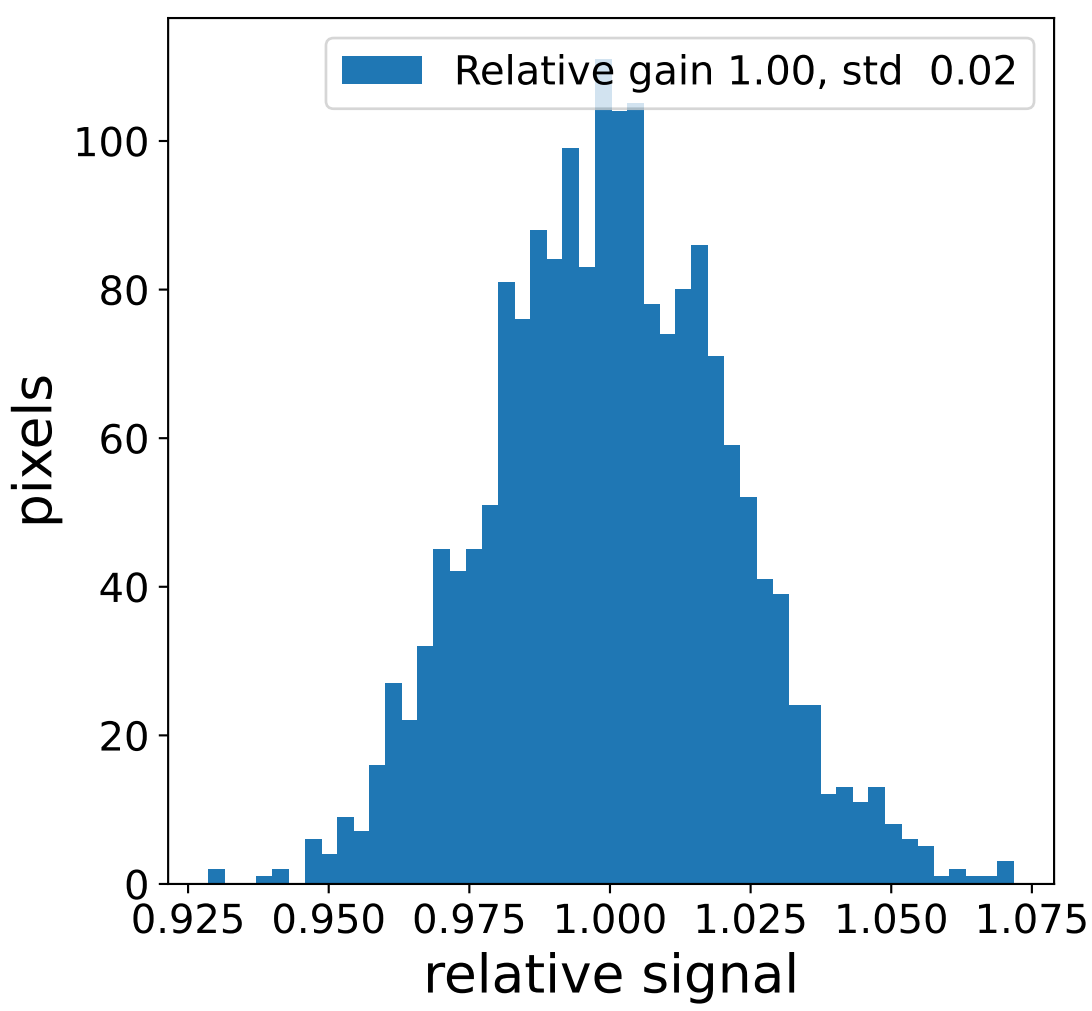

Run 7513

Run 7513

Run 7513 channel: HG

FF sample of 10000 events

pedestal sample of 10000 events

flat-fielded gain [ADC/pe]

Run 7513 channel: LG

FF sample of 10000 events

pedestal sample of 10000 events

flat-fielded gain [ADC/pe]