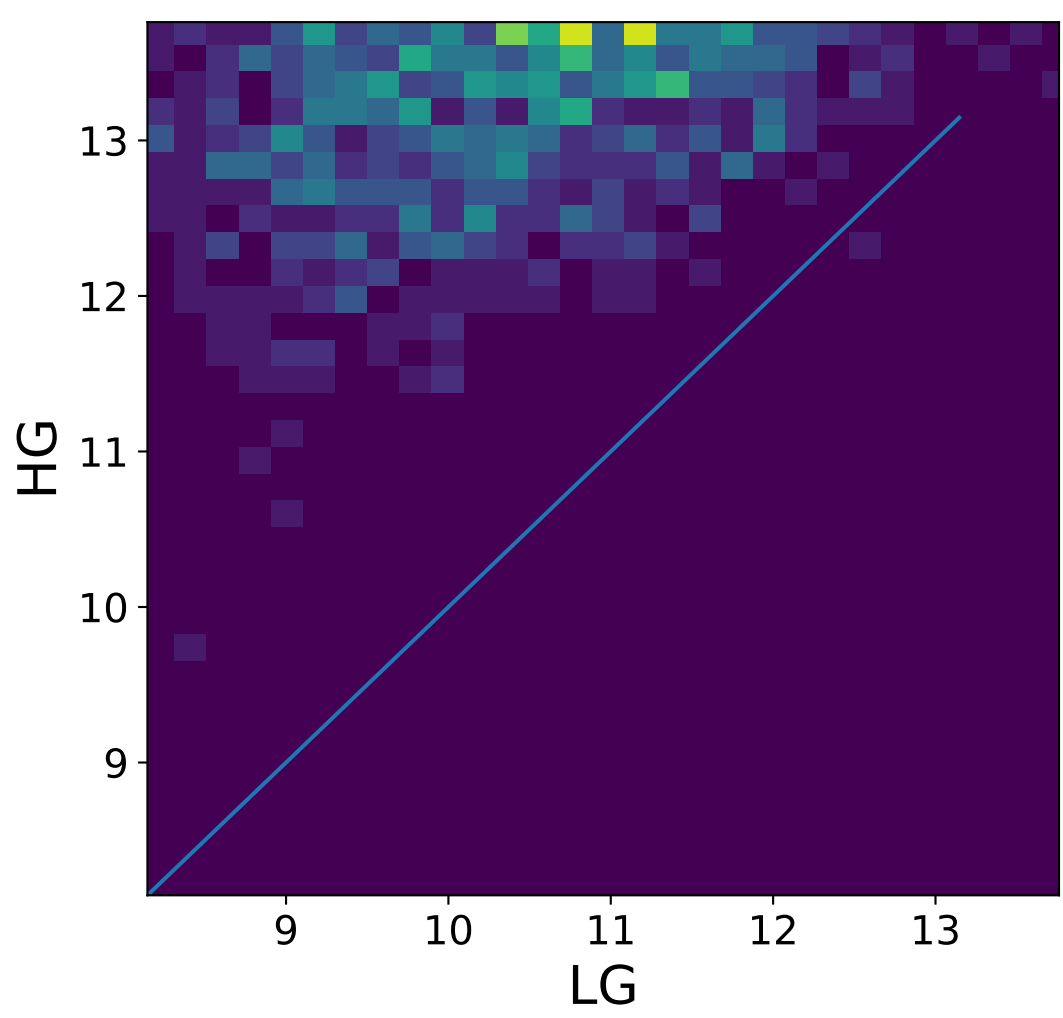

Run 7513

Run 7513

Run 7513 channel: HG

FF sample of 10000 events

pedestal sample of 10000 events

flat-fielded gain [ADC/pe]

Run 7513 channel: LG

FF sample of 10000 events

pedestal sample of 10000 events

flat-fielded gain [ADC/pe]