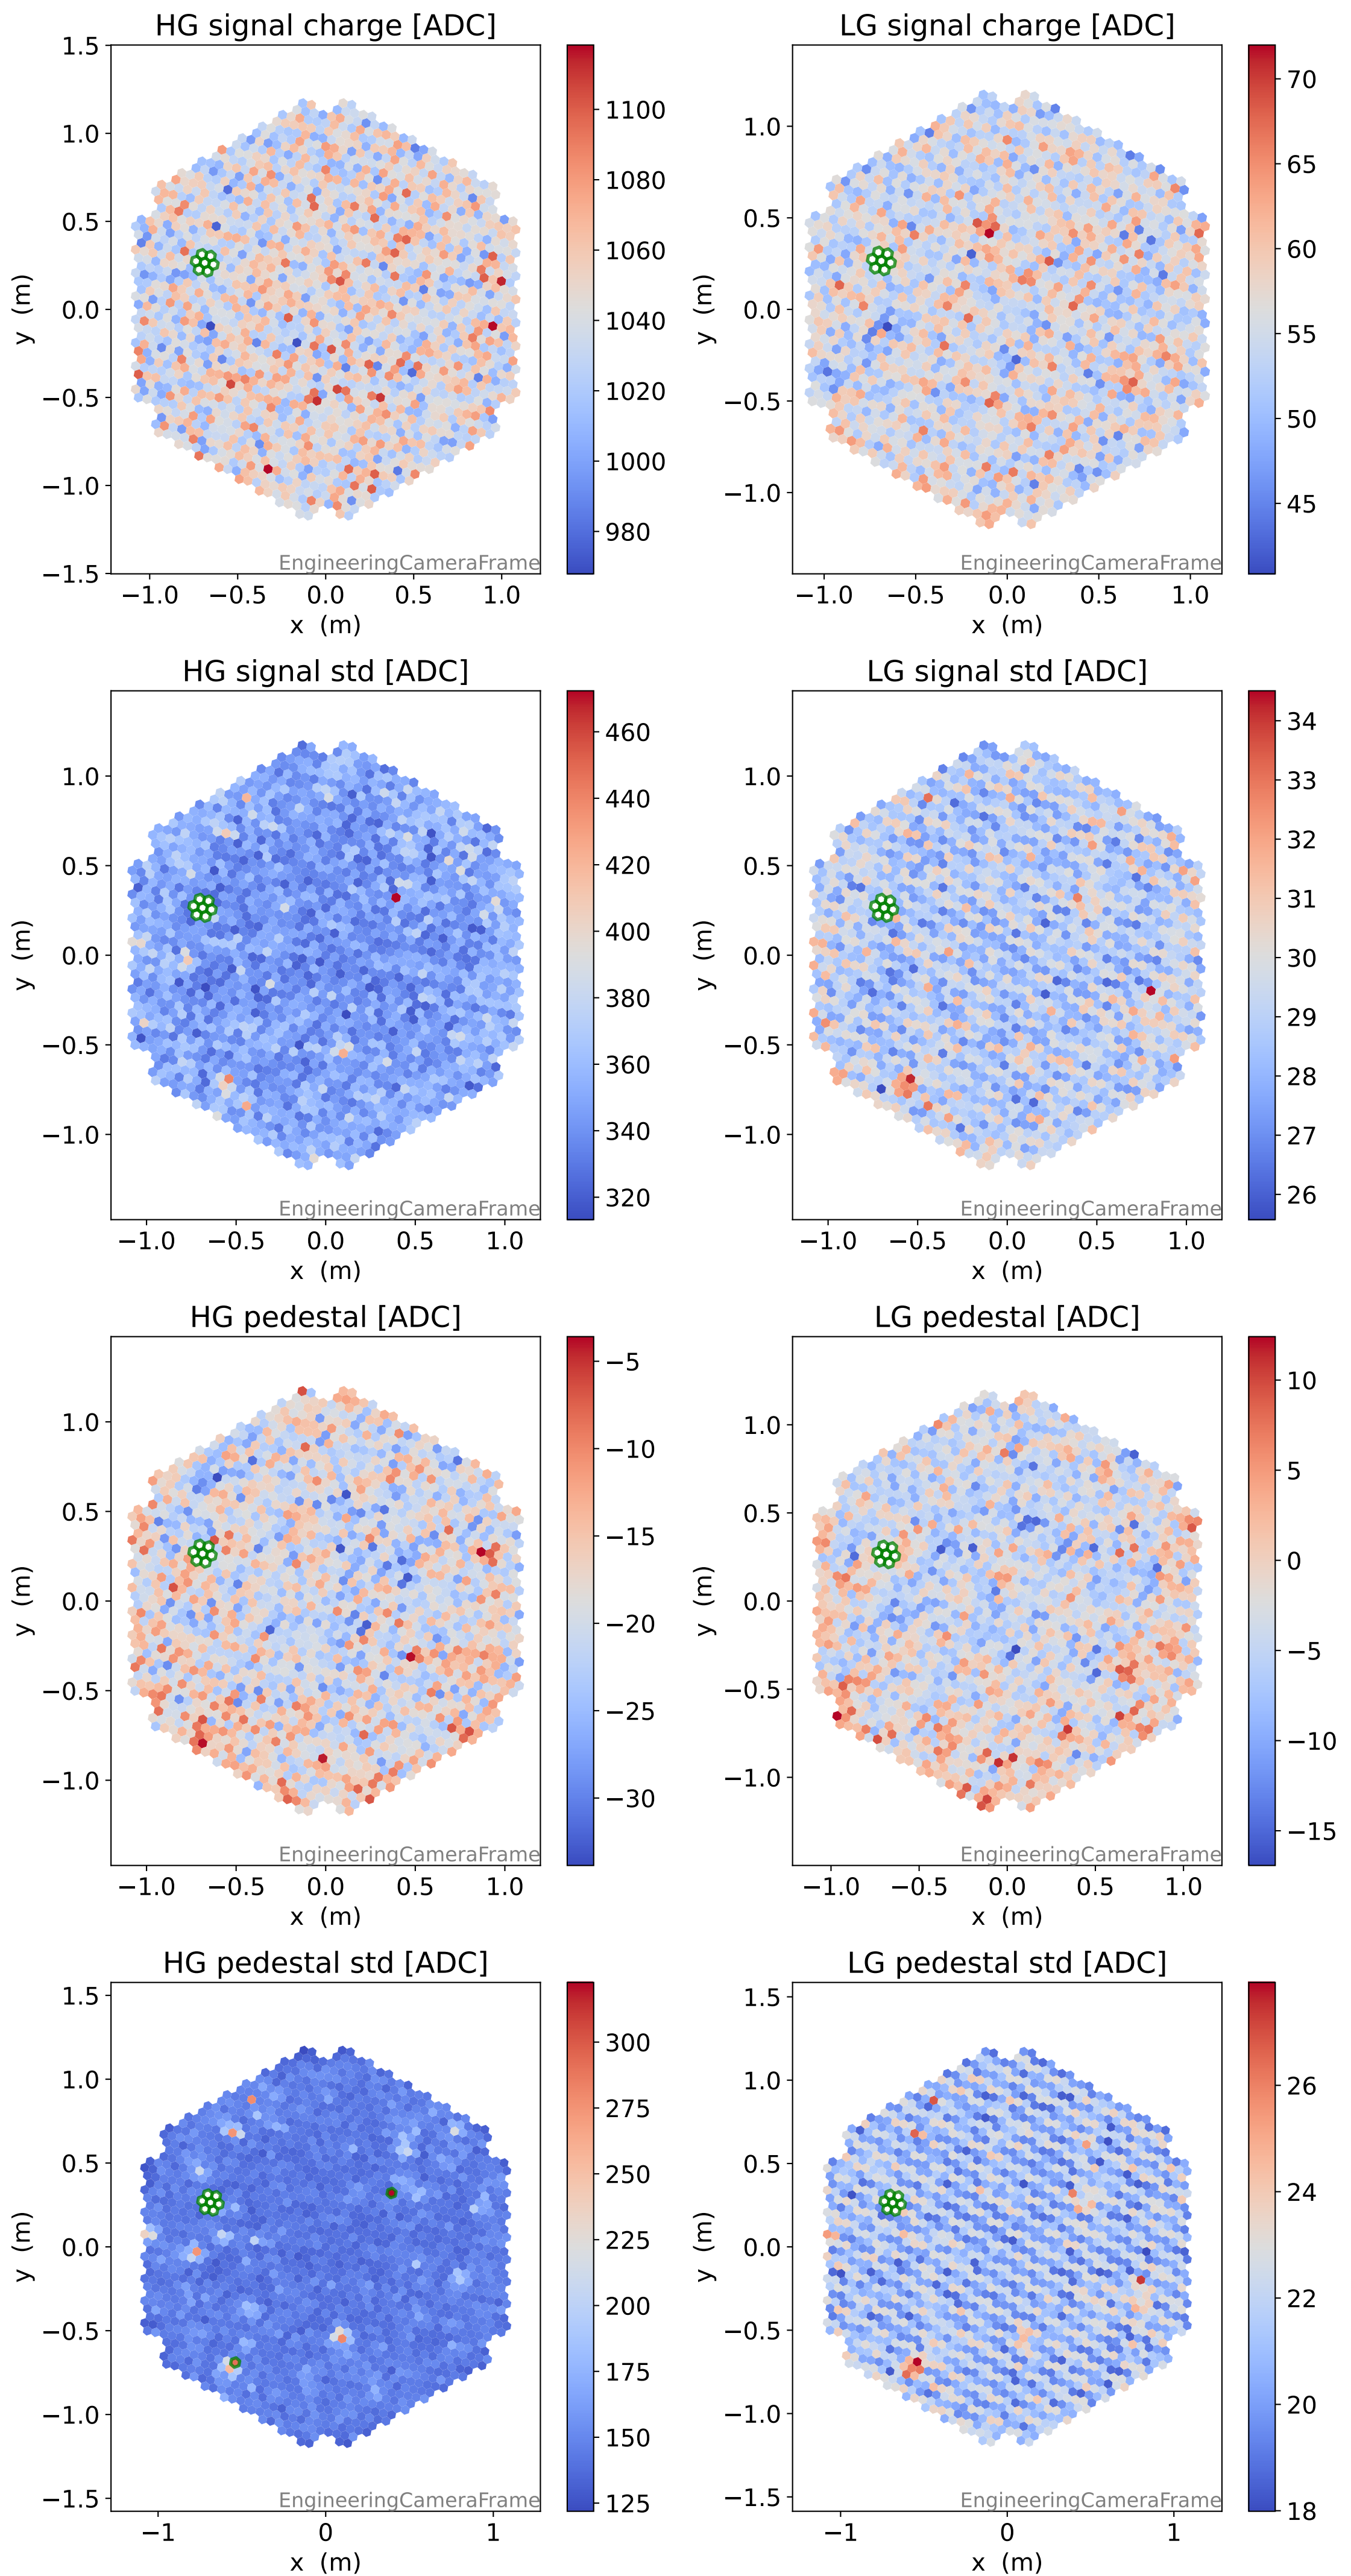

Run 7513

Run 7513

Run 7513 channel: HG

FF sample of 10000 events

pedestal sample of 10000 events

flat-fielded gain [ADC/pe]

Run 7513 channel: LG

FF sample of 10000 events

pedestal sample of 10000 events

flat-fielded gain [ADC/pe]