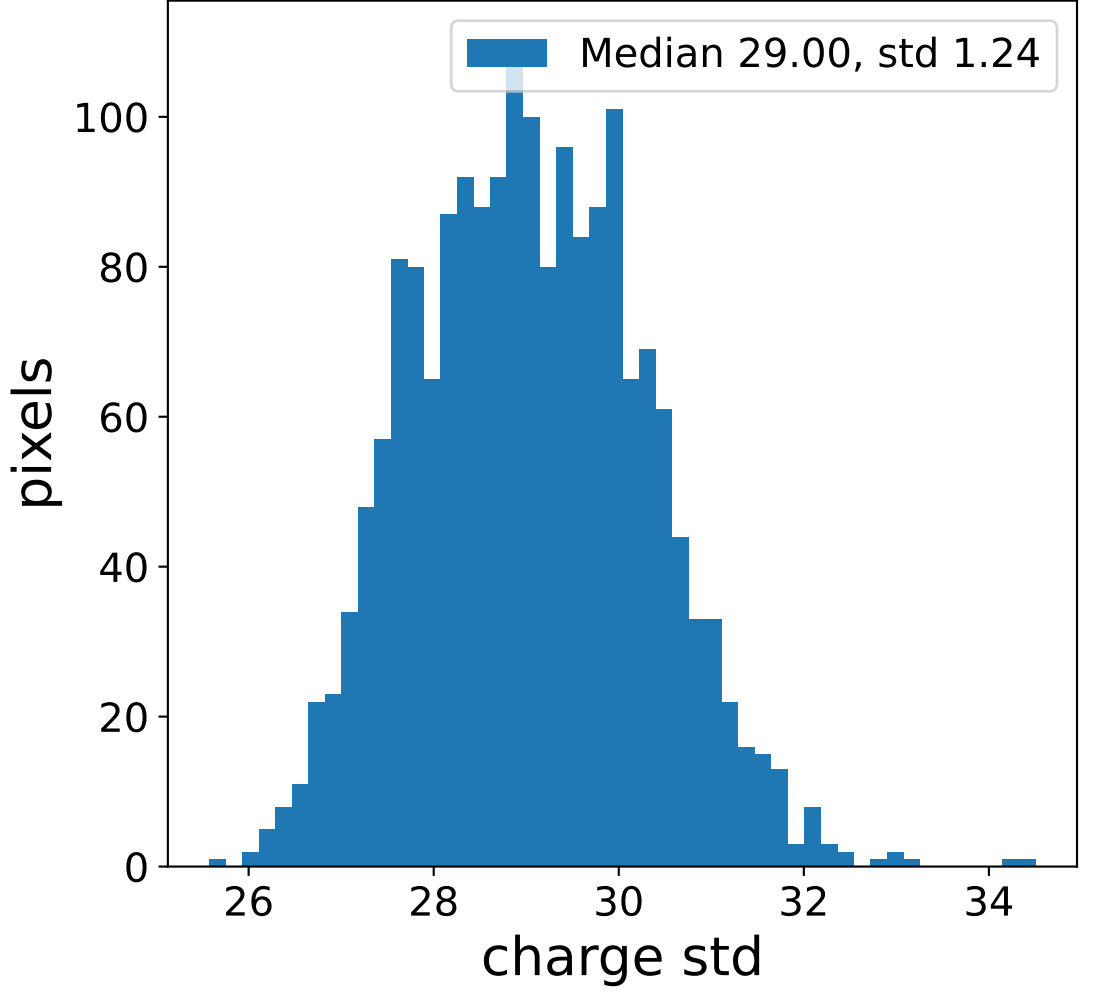

Run 7513

Run 7513

Run 7513 channel: HG

FF sample of 10000 events

pedestal sample of 10000 events

flat-fielded gain [ADC/pe]

Run 7513 channel: LG

FF sample of 10000 events

pedestal sample of 10000 events

flat-fielded gain [ADC/pe]