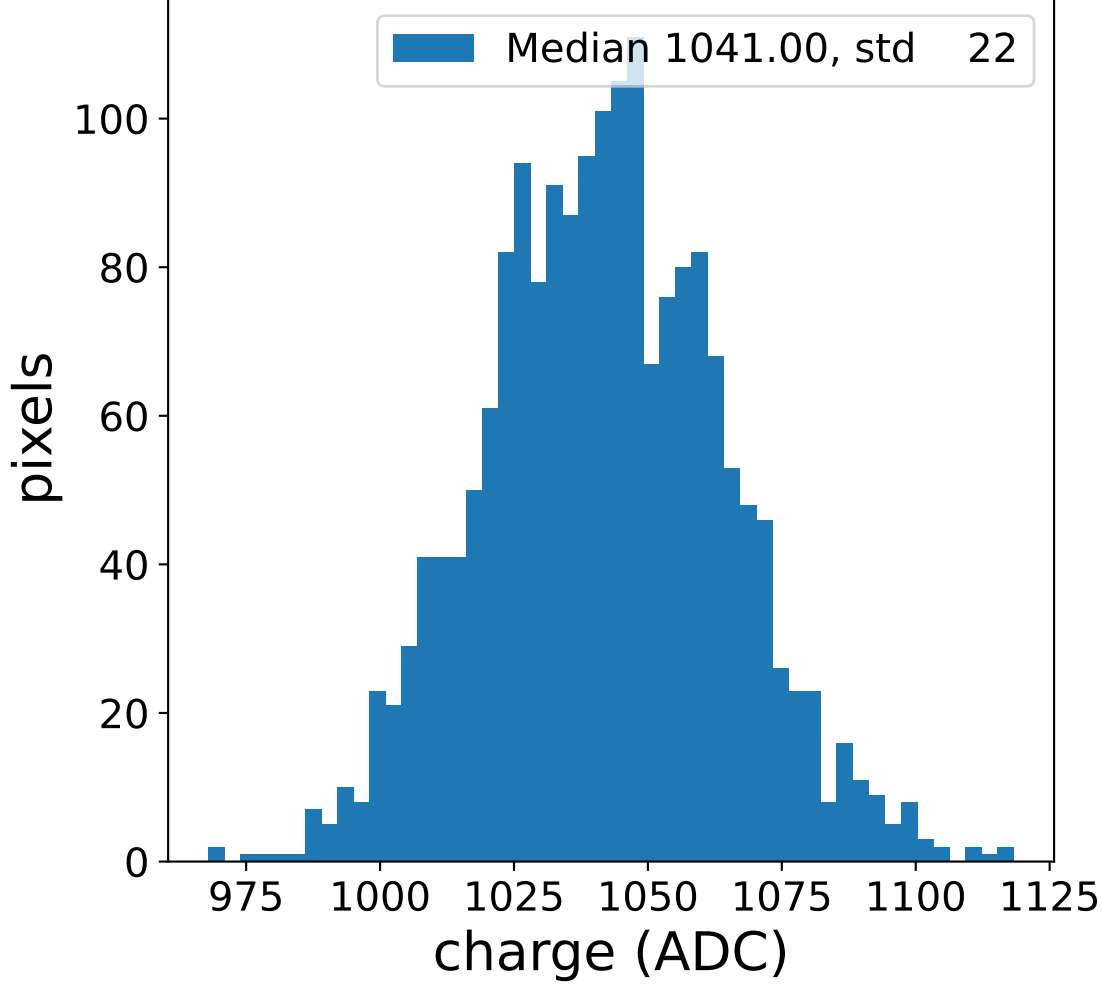

Run 7513

Run 7513

Run 7513 channel: HG

FF sample of 10000 events

pedestal sample of 10000 events

flat-fielded gain [ADC/pe]

Run 7513 channel: LG

FF sample of 10000 events

pedestal sample of 10000 events

flat-fielded gain [ADC/pe]