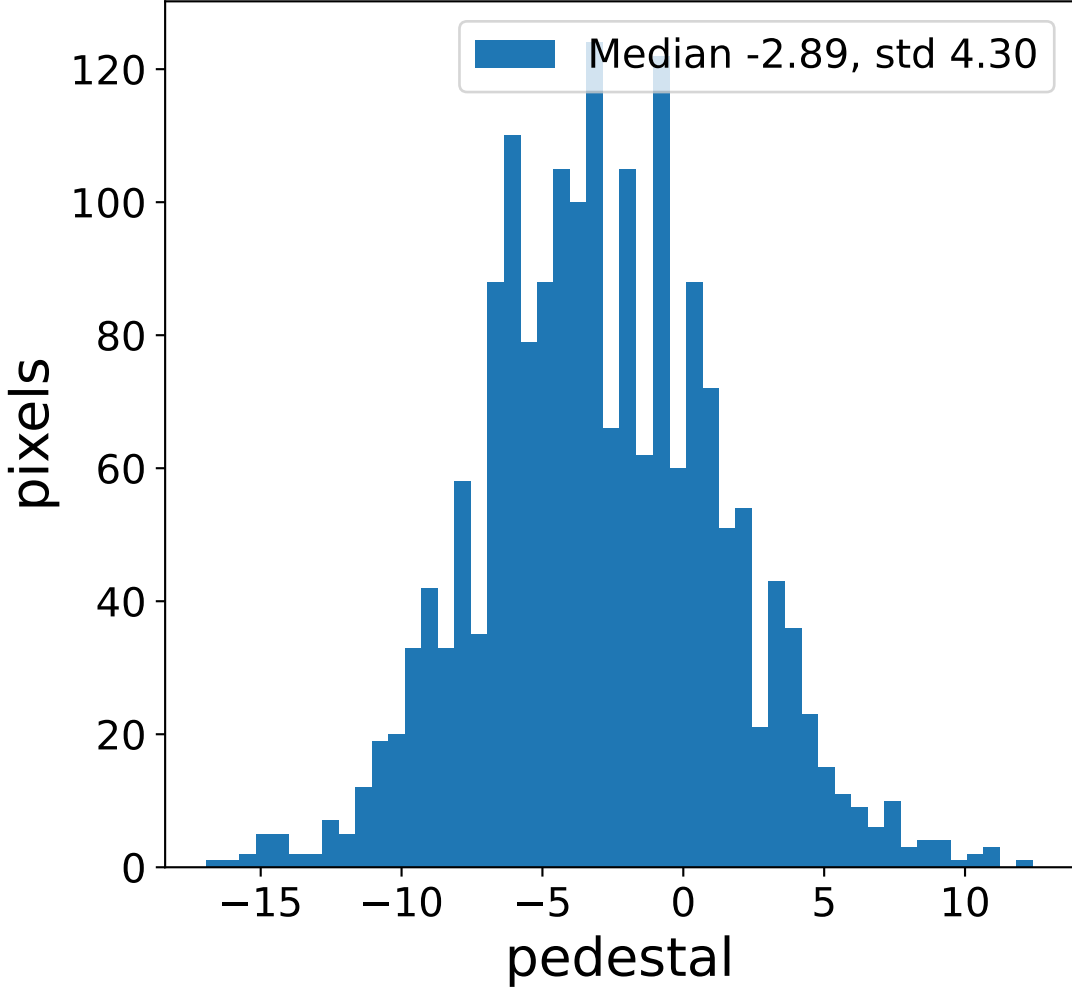

Run 7513

Run 7513

Run 7513 channel: HG

FF sample of 10000 events

pedestal sample of 10000 events

flat-fielded gain [ADC/pe]

Run 7513 channel: LG

FF sample of 10000 events

pedestal sample of 10000 events

flat-fielded gain [ADC/pe]