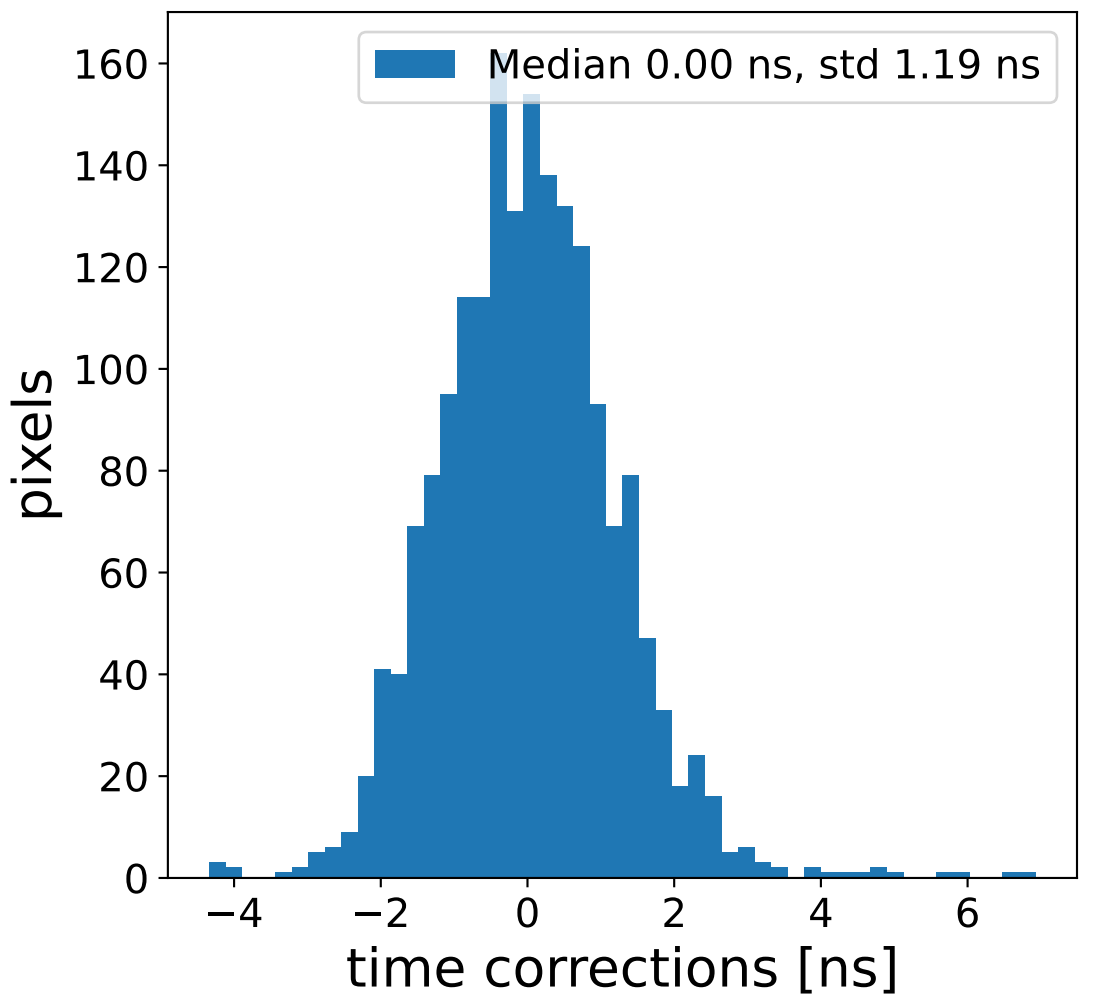

Run 7513

Run 7513

Run 7513 channel: HG

FF sample of 10000 events

pedestal sample of 10000 events

flat-fielded gain [ADC/pe]

Run 7513 channel: LG

FF sample of 10000 events

pedestal sample of 10000 events

flat-fielded gain [ADC/pe]