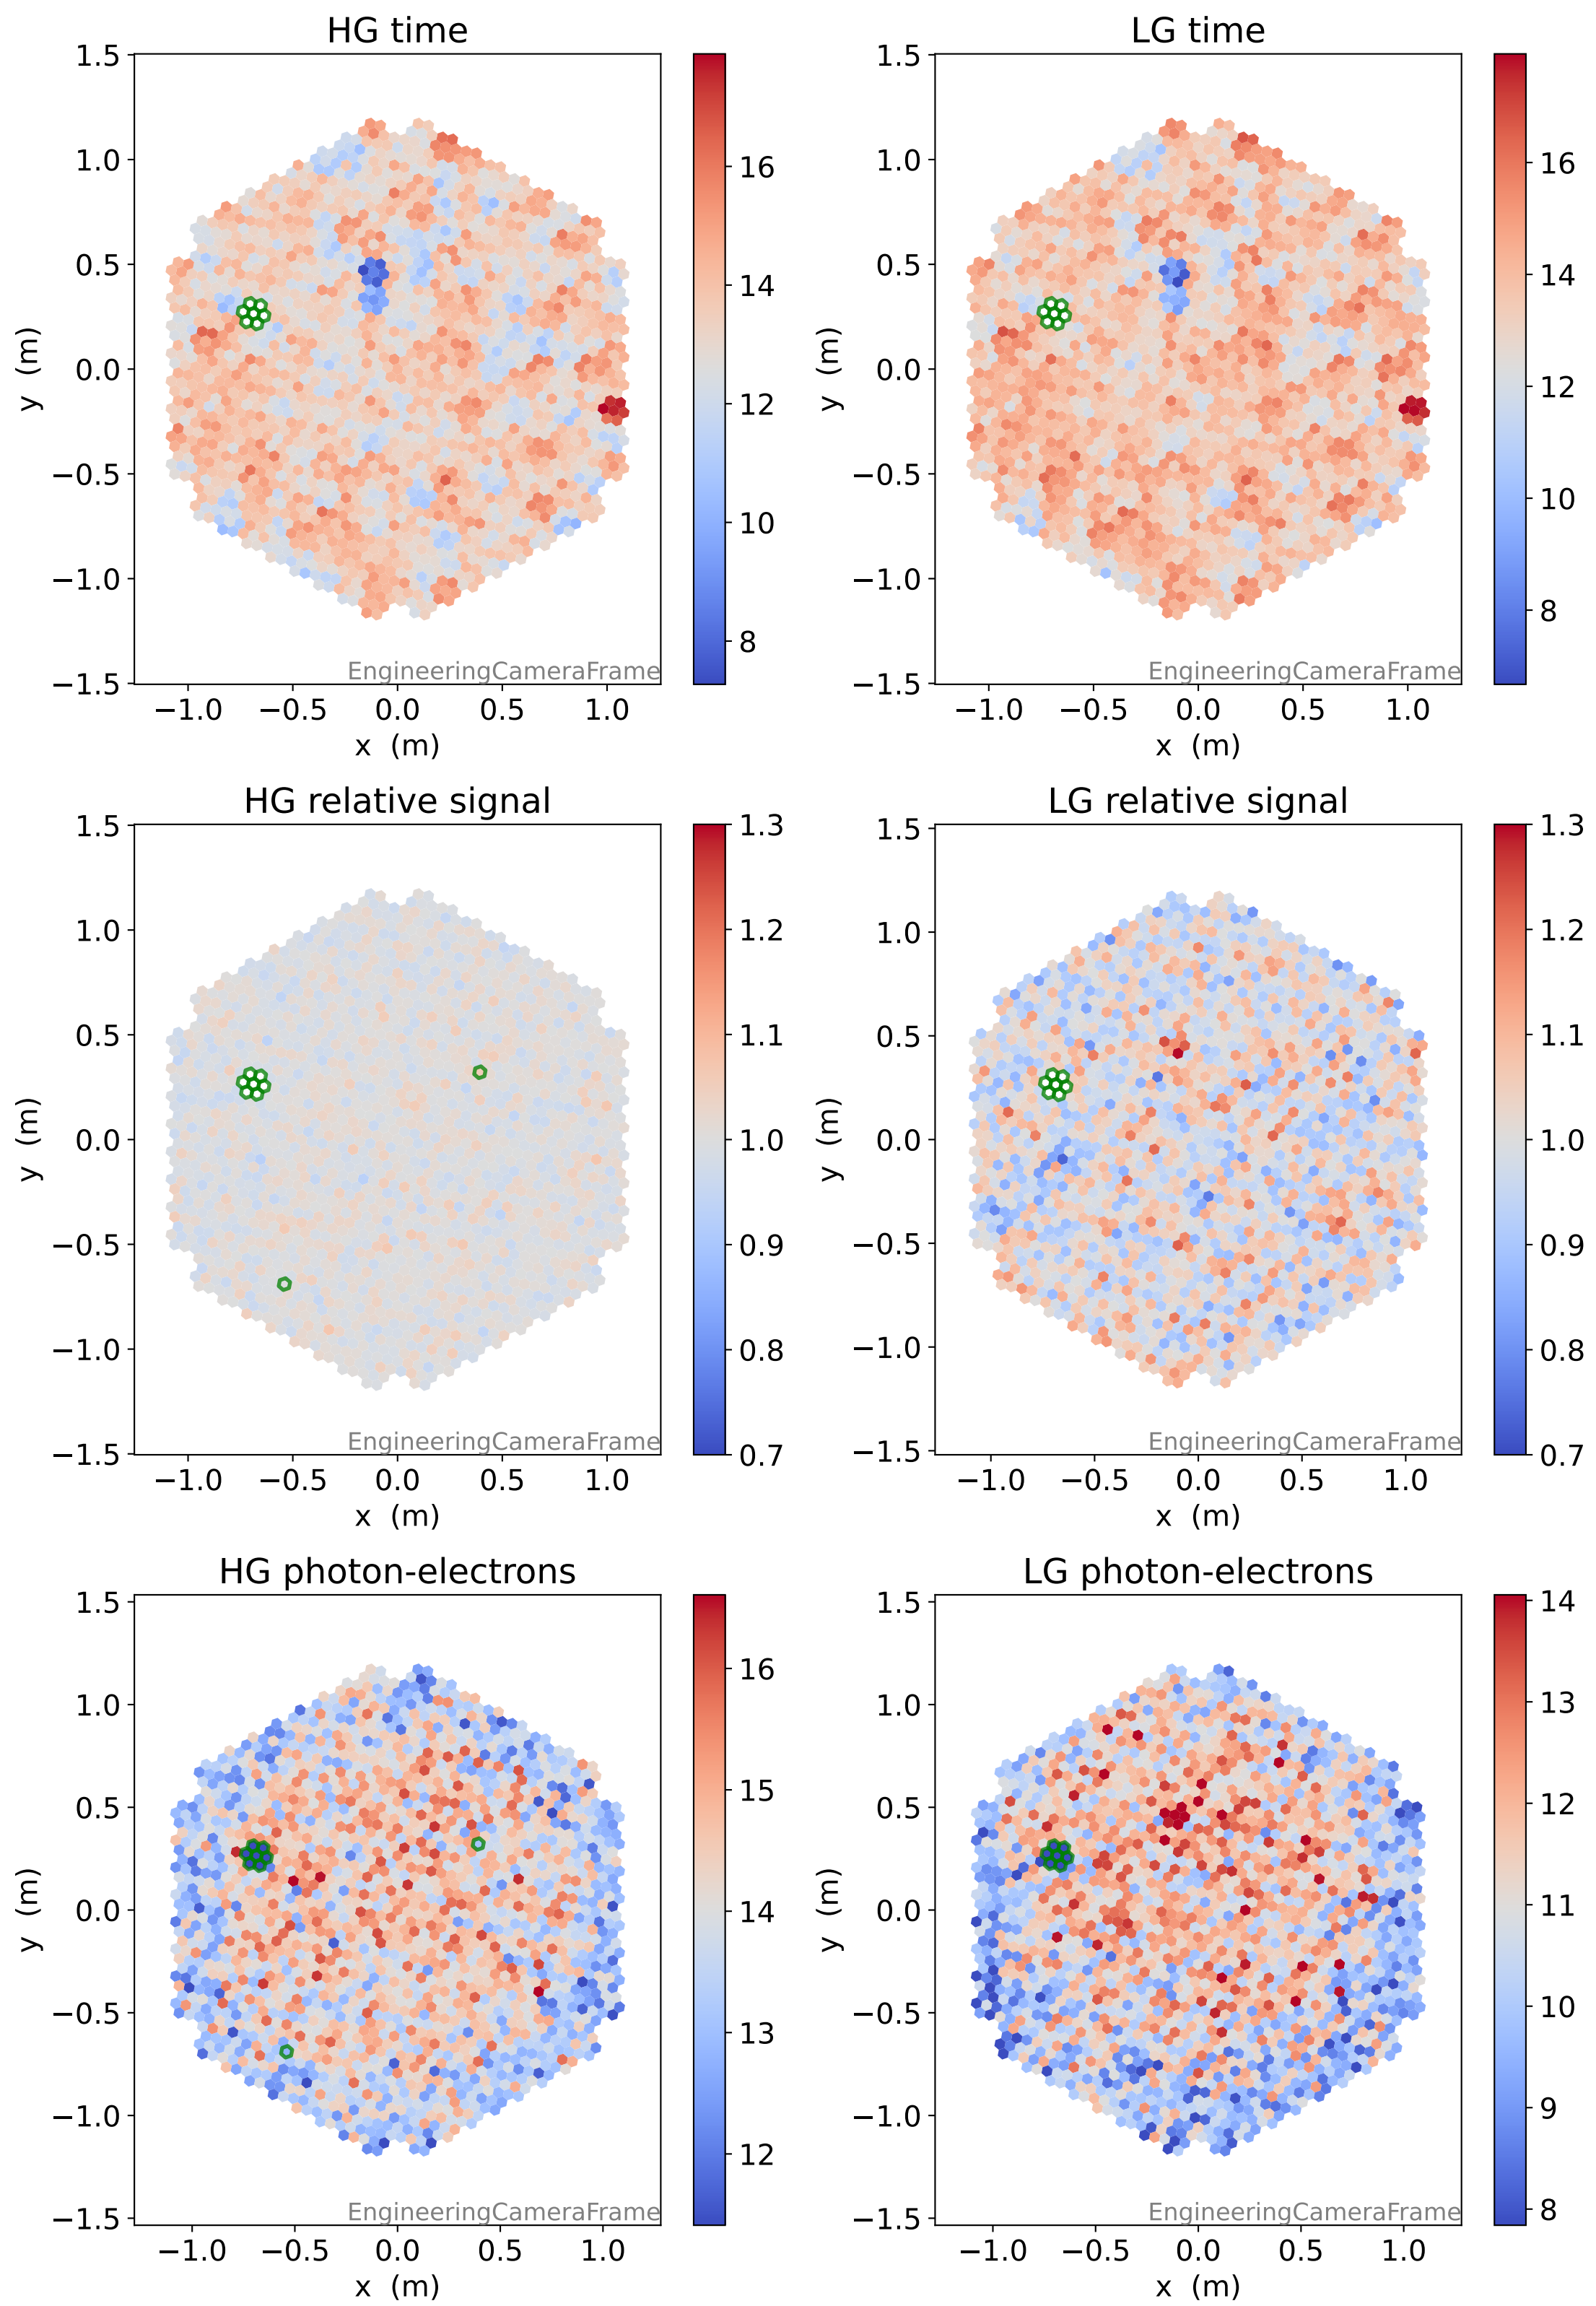

Run 7513

Run 7513

Run 7513 channel: HG

FF sample of 10000 events

pedestal sample of 10000 events

flat-fielded gain [ADC/pe]

Run 7513 channel: LG

FF sample of 10000 events

pedestal sample of 10000 events

flat-fielded gain [ADC/pe]