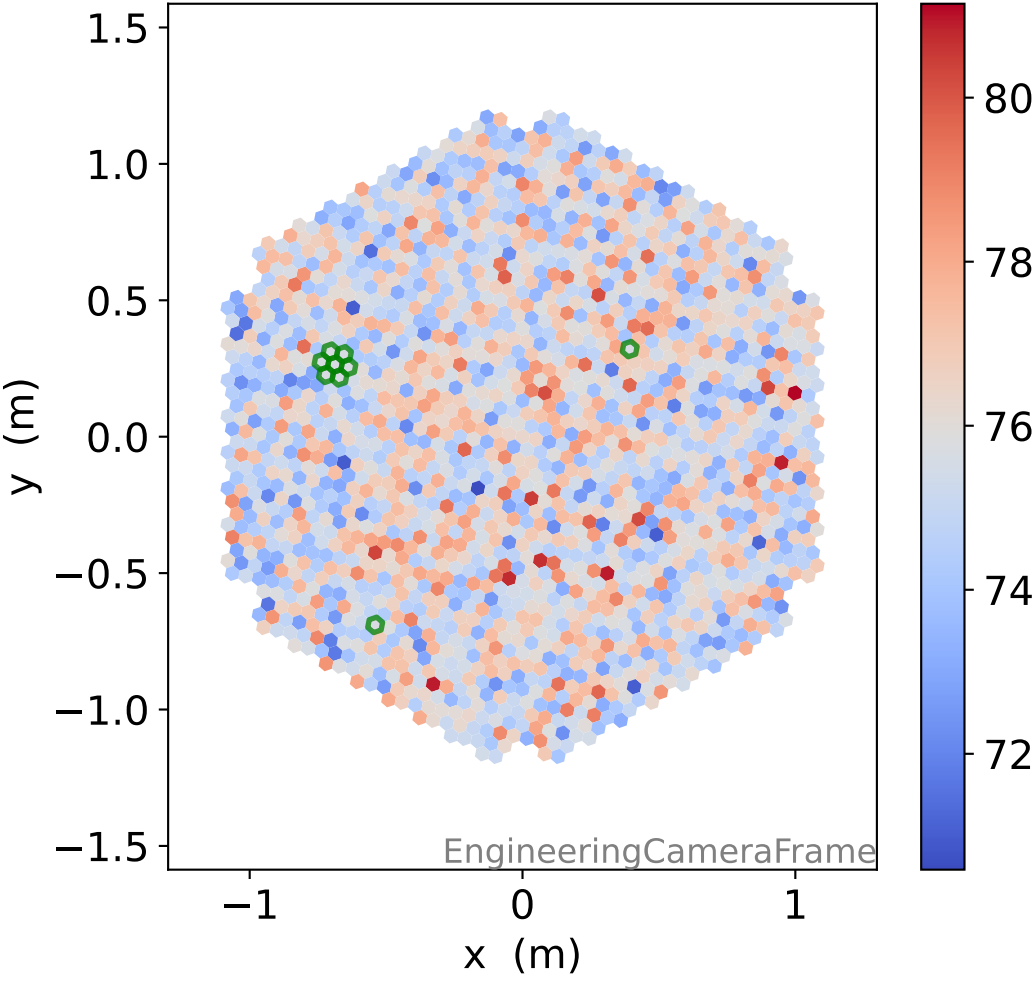

Run 7513

Run 7513

Run 7513 channel: HG

FF sample of 10000 events

pedestal sample of 10000 events

flat-fielded gain [ADC/pe]

Run 7513 channel: LG

FF sample of 10000 events

pedestal sample of 10000 events

flat-fielded gain [ADC/pe]