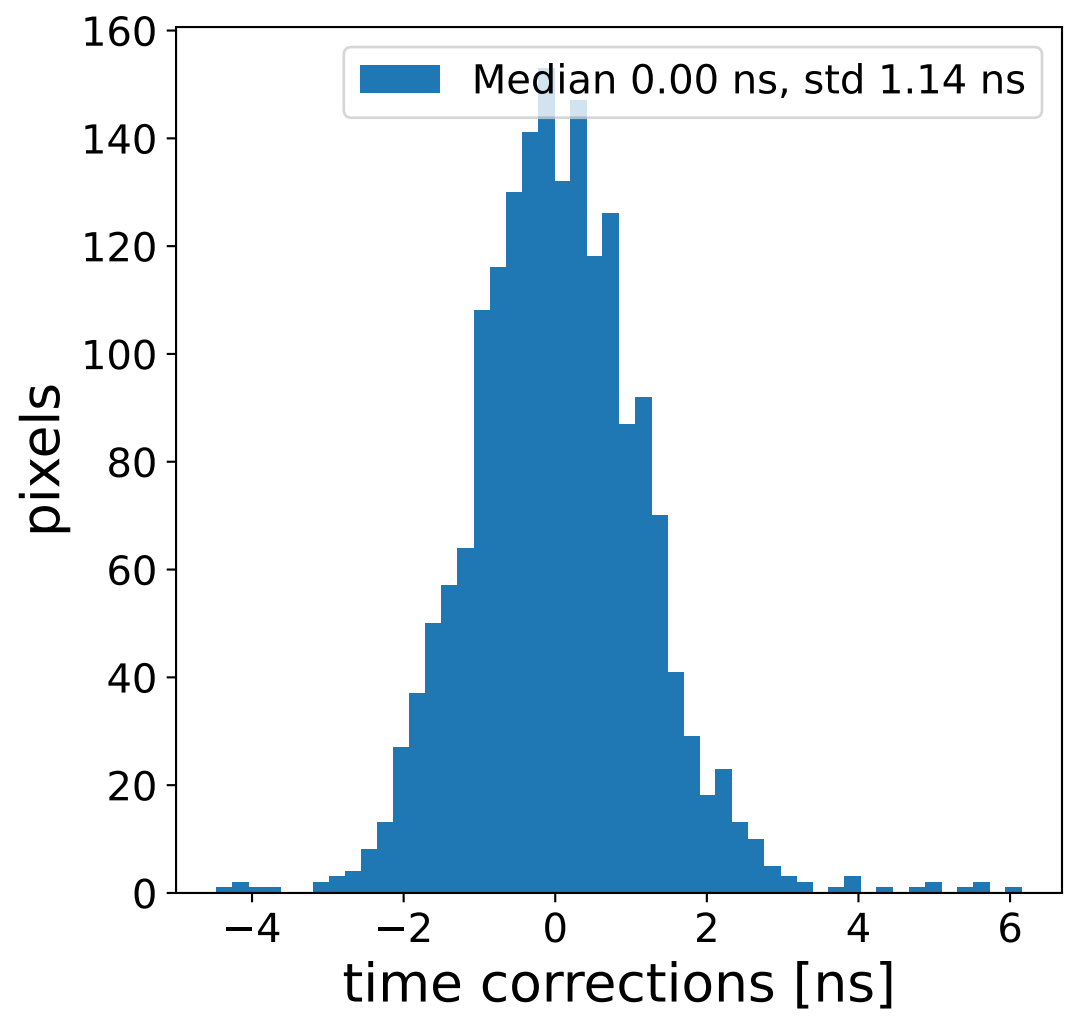

Run 7513

Run 7513

Run 7513 channel: HG

FF sample of 10000 events

pedestal sample of 10000 events

flat-fielded gain [ADC/pe]

Run 7513 channel: LG

FF sample of 10000 events

pedestal sample of 10000 events

flat-fielded gain [ADC/pe]