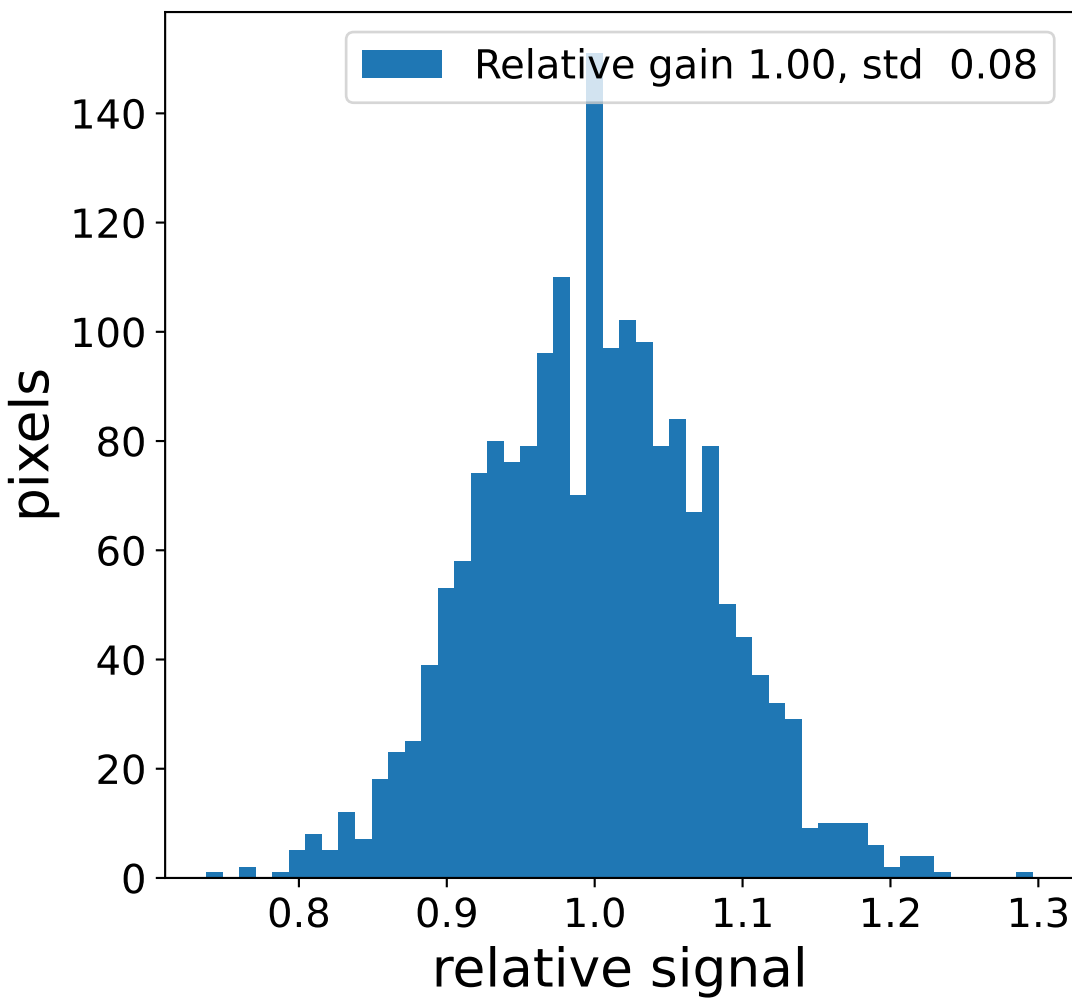

Run 7513

Run 7513

Run 7513 channel: HG

FF sample of 10000 events

pedestal sample of 10000 events

flat-fielded gain [ADC/pe]

Run 7513 channel: LG

FF sample of 10000 events

pedestal sample of 10000 events

flat-fielded gain [ADC/pe]