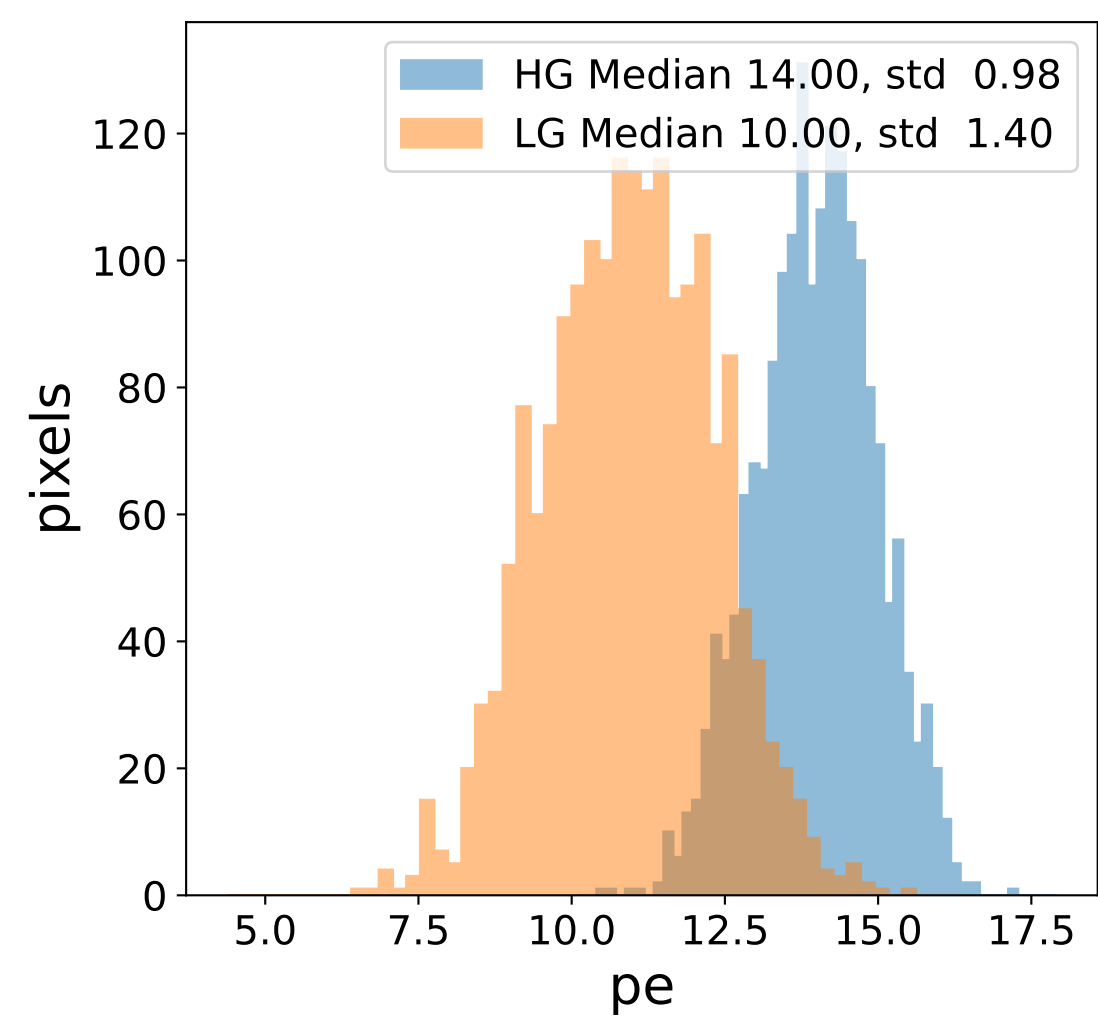

Run 7513

Run 7513

Run 7513 channel: HG

FF sample of 10000 events

pedestal sample of 10000 events

flat-fielded gain [ADC/pe]

Run 7513 channel: LG

FF sample of 10000 events

pedestal sample of 10000 events

flat-fielded gain [ADC/pe]