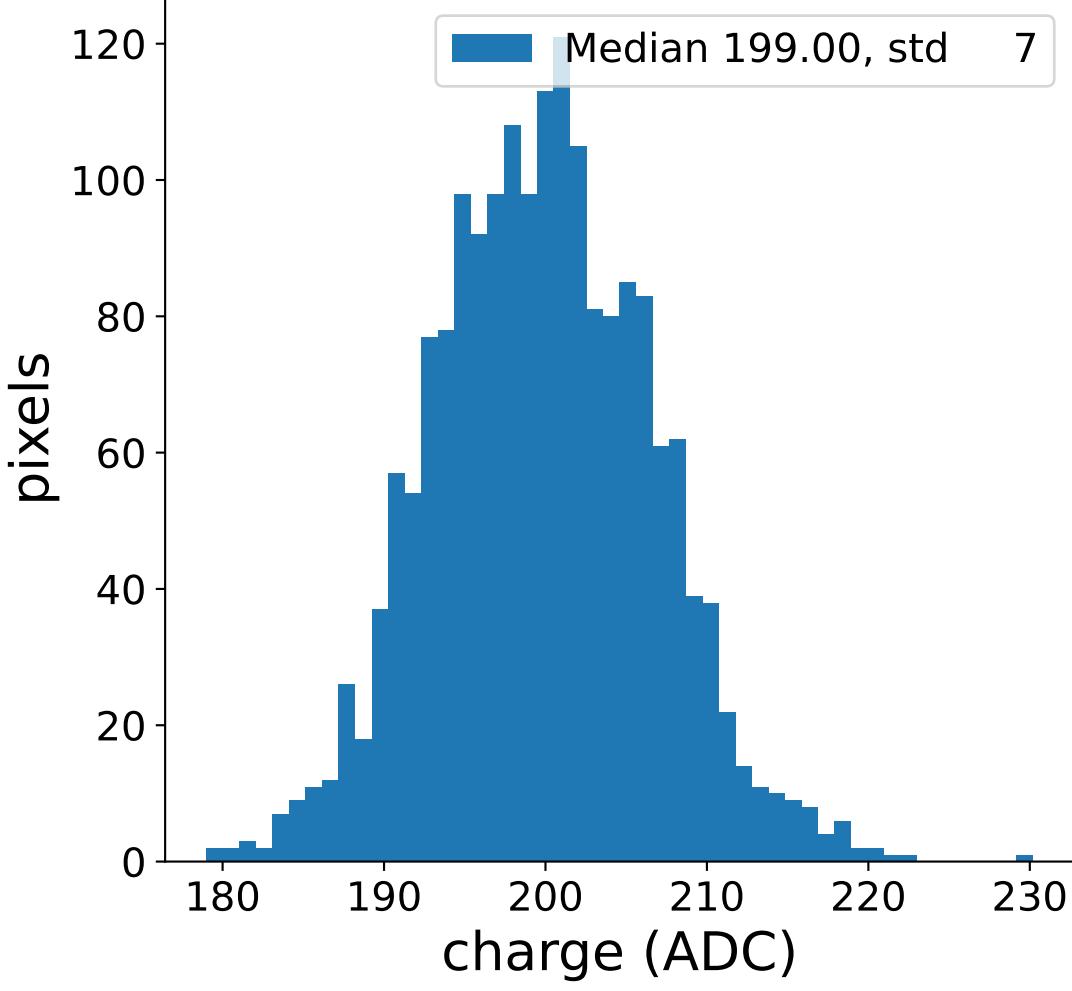

Run 7512

Run 7512

Run 7512 channel: HG

FF sample of 10000 events

pedestal sample of 10000 events

flat-fielded gain [ADC/pe]

Run 7512 channel: LG

FF sample of 10000 events

pedestal sample of 10000 events

flat-fielded gain [ADC/pe]