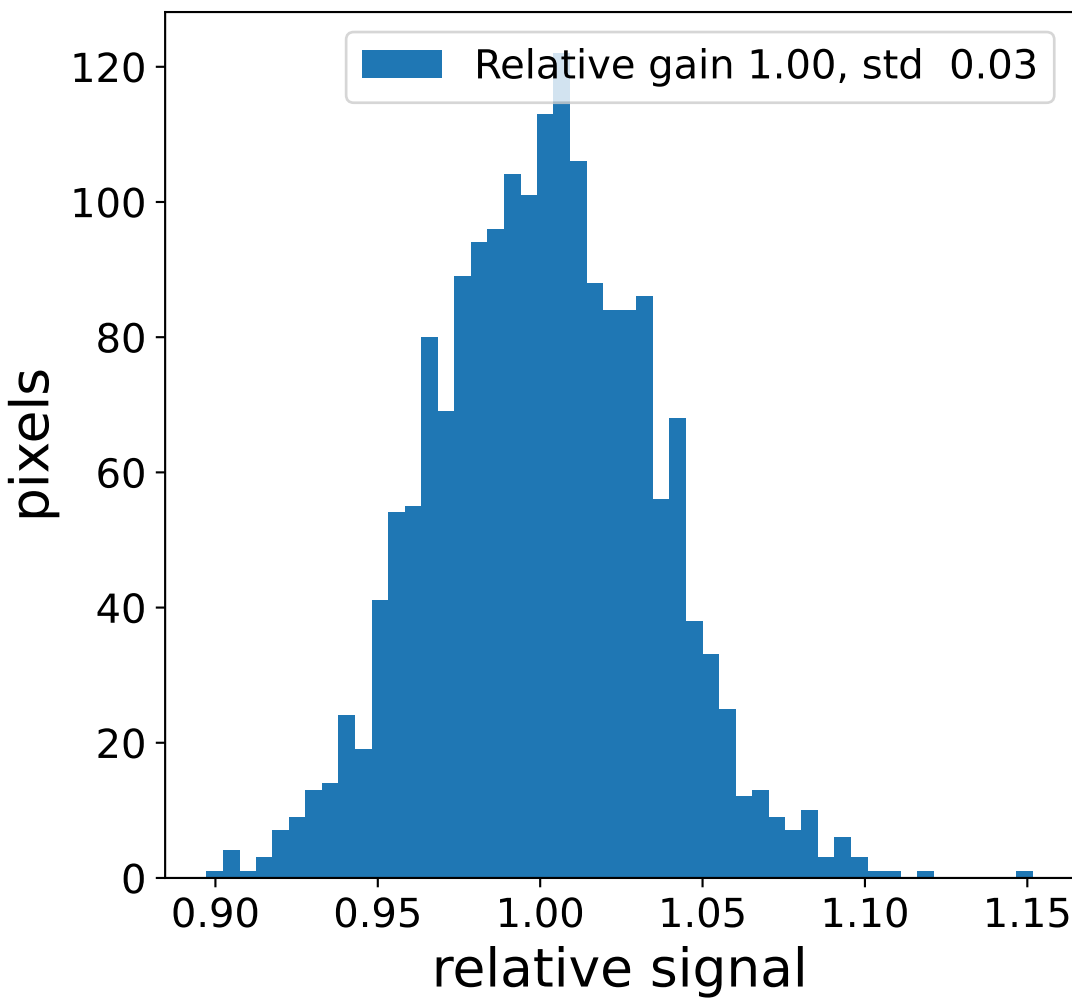

Run 7512

Run 7512

Run 7512 channel: HG

FF sample of 10000 events

pedestal sample of 10000 events

flat-fielded gain [ADC/pe]

Run 7512 channel: LG

FF sample of 10000 events

pedestal sample of 10000 events

flat-fielded gain [ADC/pe]