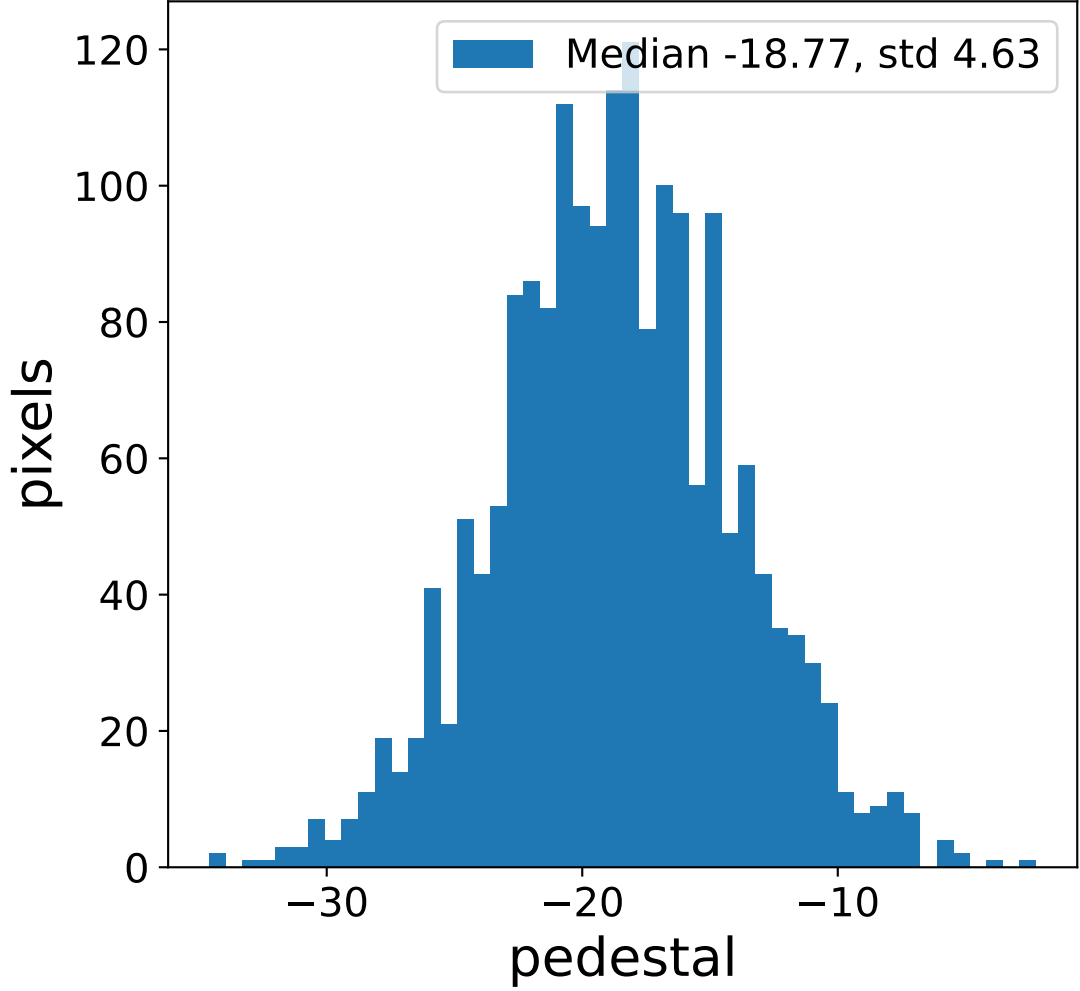

Run 7512

Run 7512

Run 7512 channel: HG

FF sample of 10000 events

pedestal sample of 10000 events

flat-fielded gain [ADC/pe]

Run 7512 channel: LG

FF sample of 10000 events

pedestal sample of 10000 events

flat-fielded gain [ADC/pe]