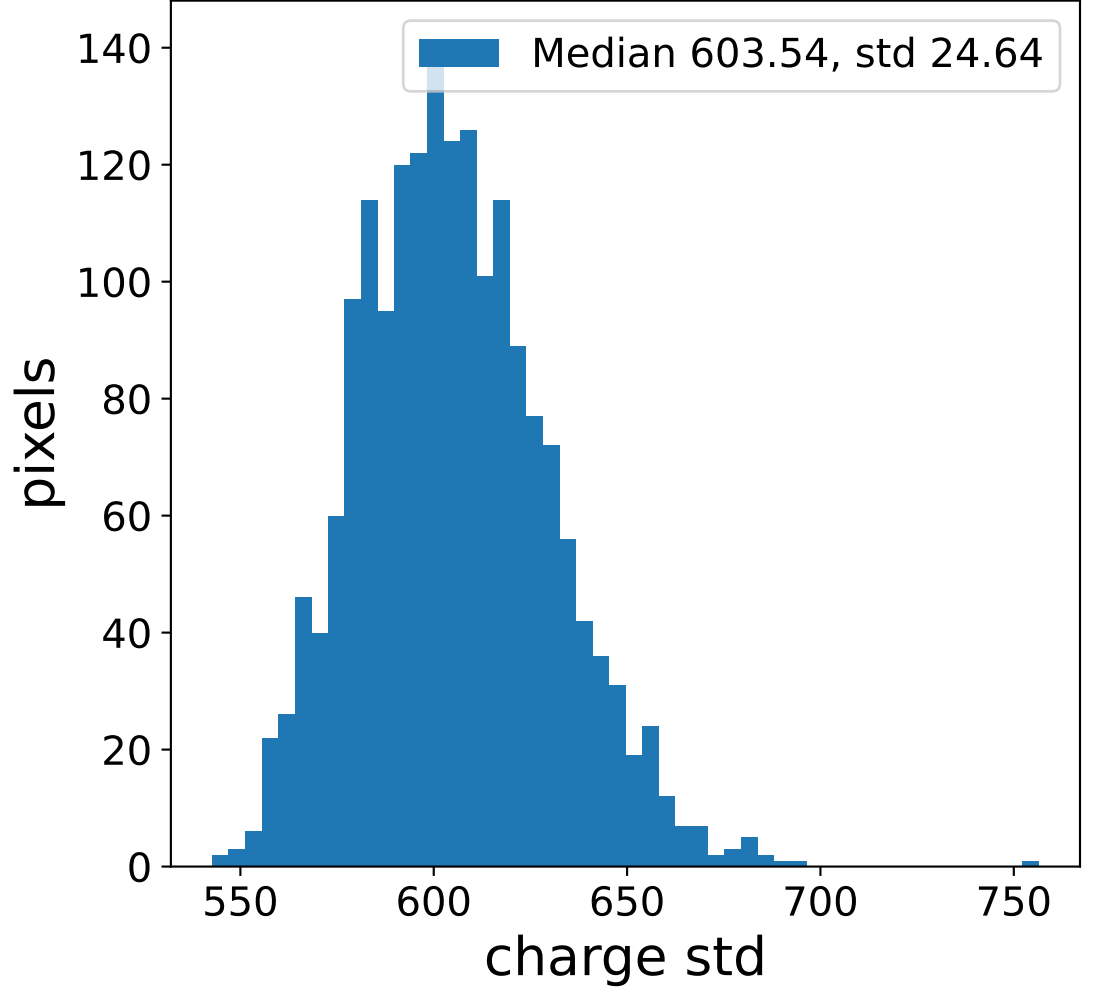

Run 7512

Run 7512

Run 7512 channel: HG

FF sample of 10000 events

pedestal sample of 10000 events

flat-fielded gain [ADC/pe]

Run 7512 channel: LG

FF sample of 10000 events

pedestal sample of 10000 events

flat-fielded gain [ADC/pe]