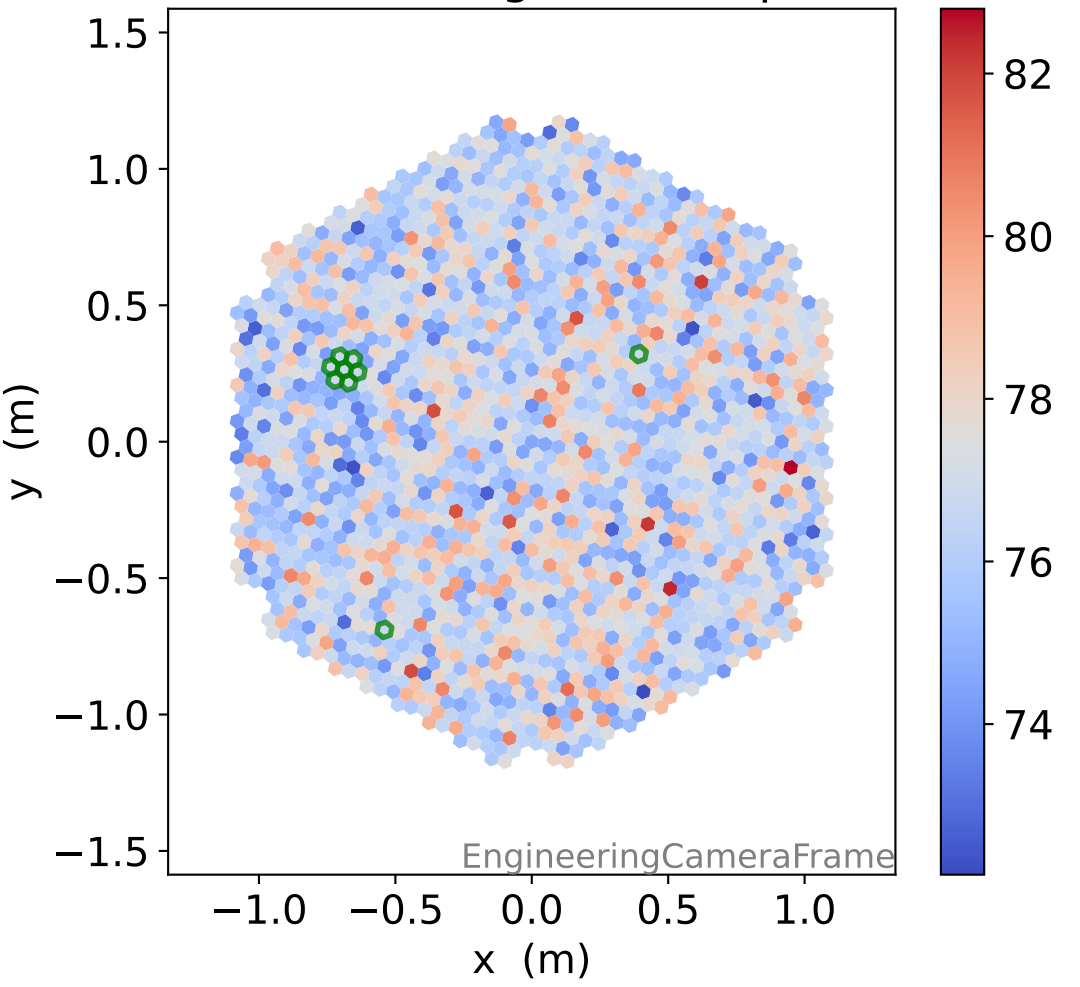

Run 7512

Run 7512

Run 7512 channel: HG

FF sample of 10000 events

pedestal sample of 10000 events

flat-fielded gain [ADC/pe]

Run 7512 channel: LG

FF sample of 10000 events

pedestal sample of 10000 events

flat-fielded gain [ADC/pe]