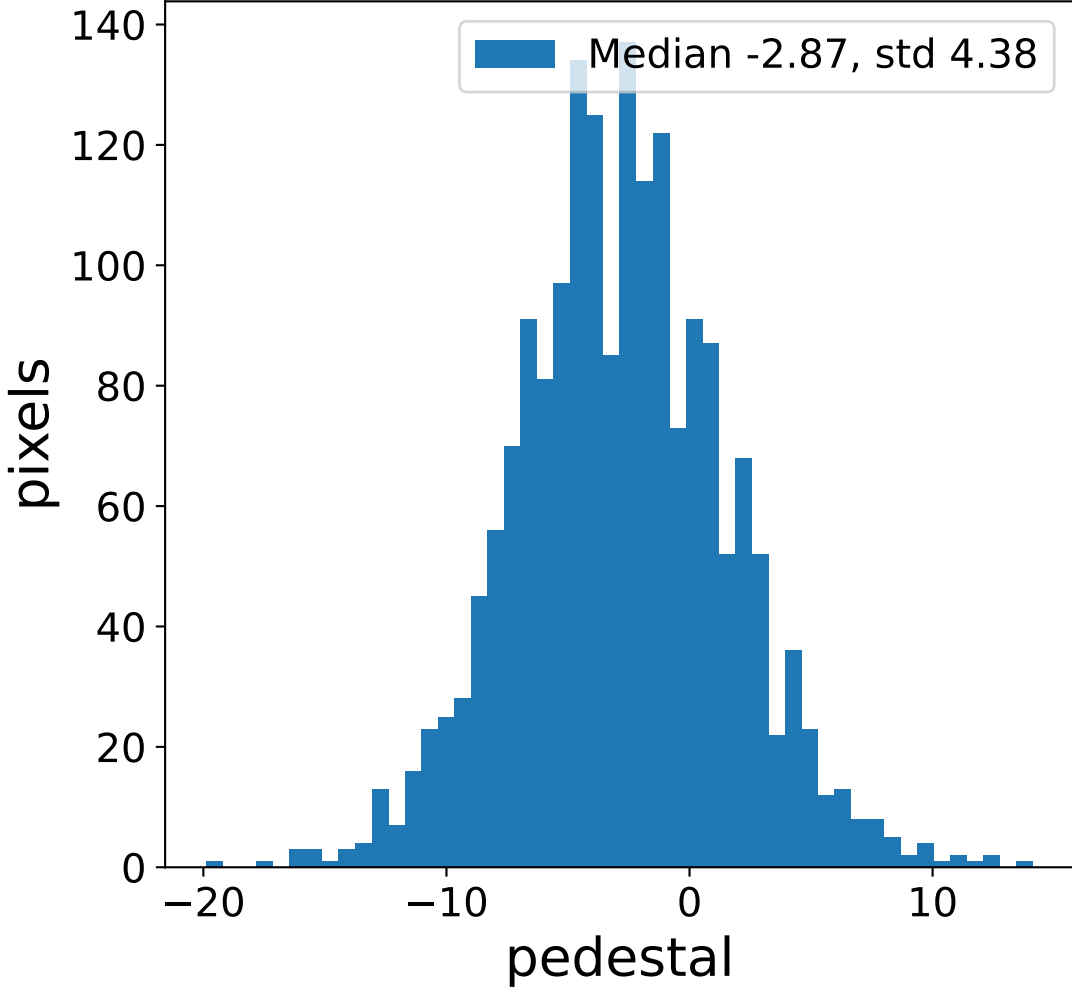

Run 7512

Run 7512

Run 7512 channel: HG

FF sample of 10000 events

pedestal sample of 10000 events

flat-fielded gain [ADC/pe]

Run 7512 channel: LG

FF sample of 10000 events

pedestal sample of 10000 events

flat-fielded gain [ADC/pe]