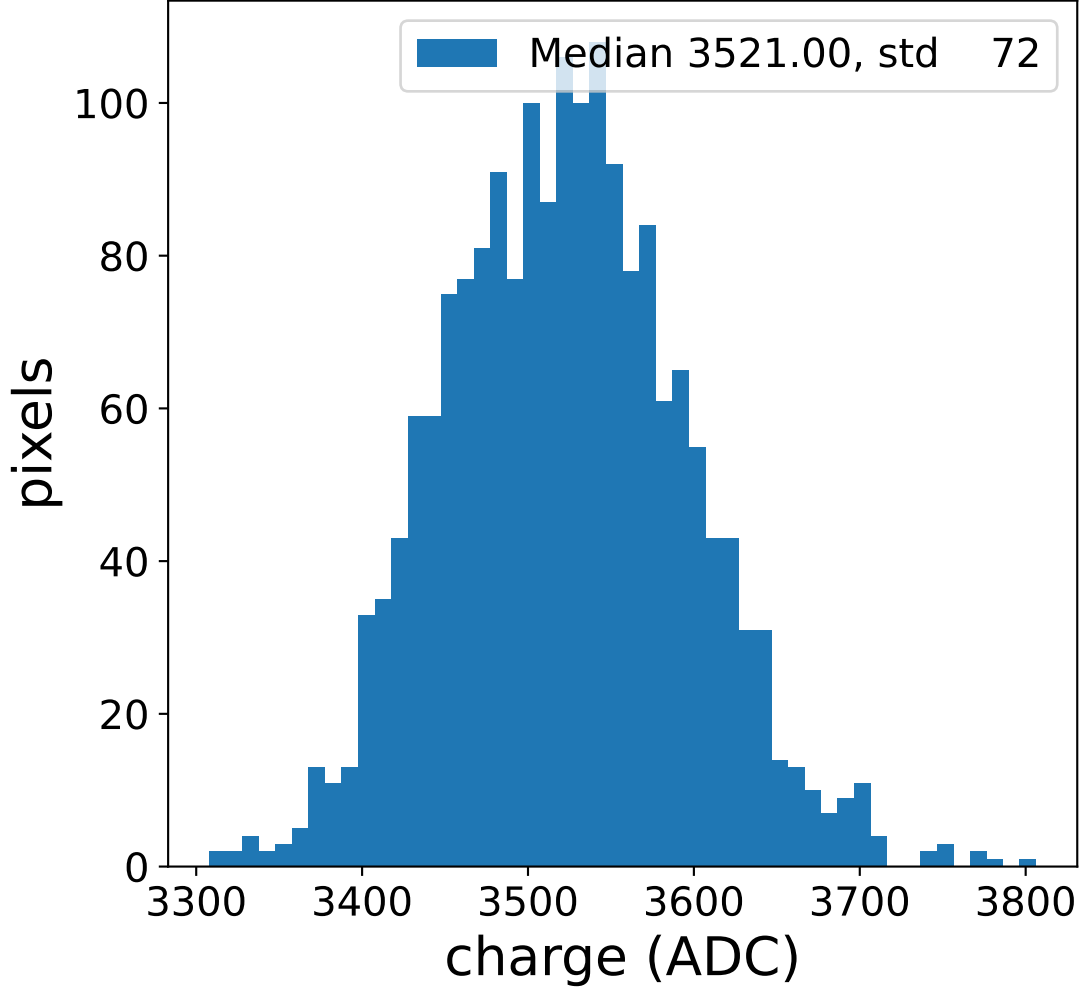

Run 7512

Run 7512

Run 7512 channel: HG

FF sample of 10000 events

pedestal sample of 10000 events

flat-fielded gain [ADC/pe]

Run 7512 channel: LG

FF sample of 10000 events

pedestal sample of 10000 events

flat-fielded gain [ADC/pe]