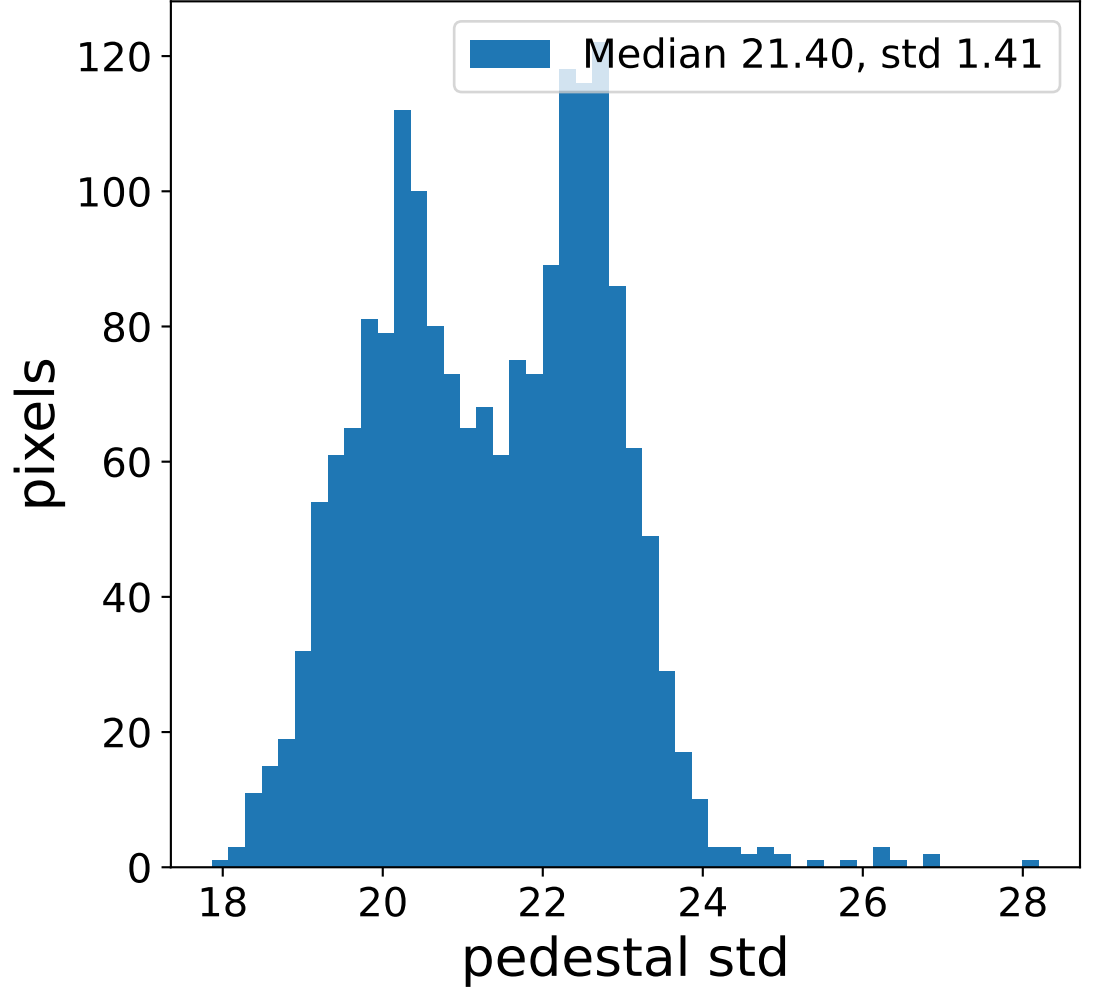

Run 7512

Run 7512

Run 7512 channel: HG

FF sample of 10000 events

pedestal sample of 10000 events

flat-fielded gain [ADC/pe]

Run 7512 channel: LG

FF sample of 10000 events

pedestal sample of 10000 events

flat-fielded gain [ADC/pe]