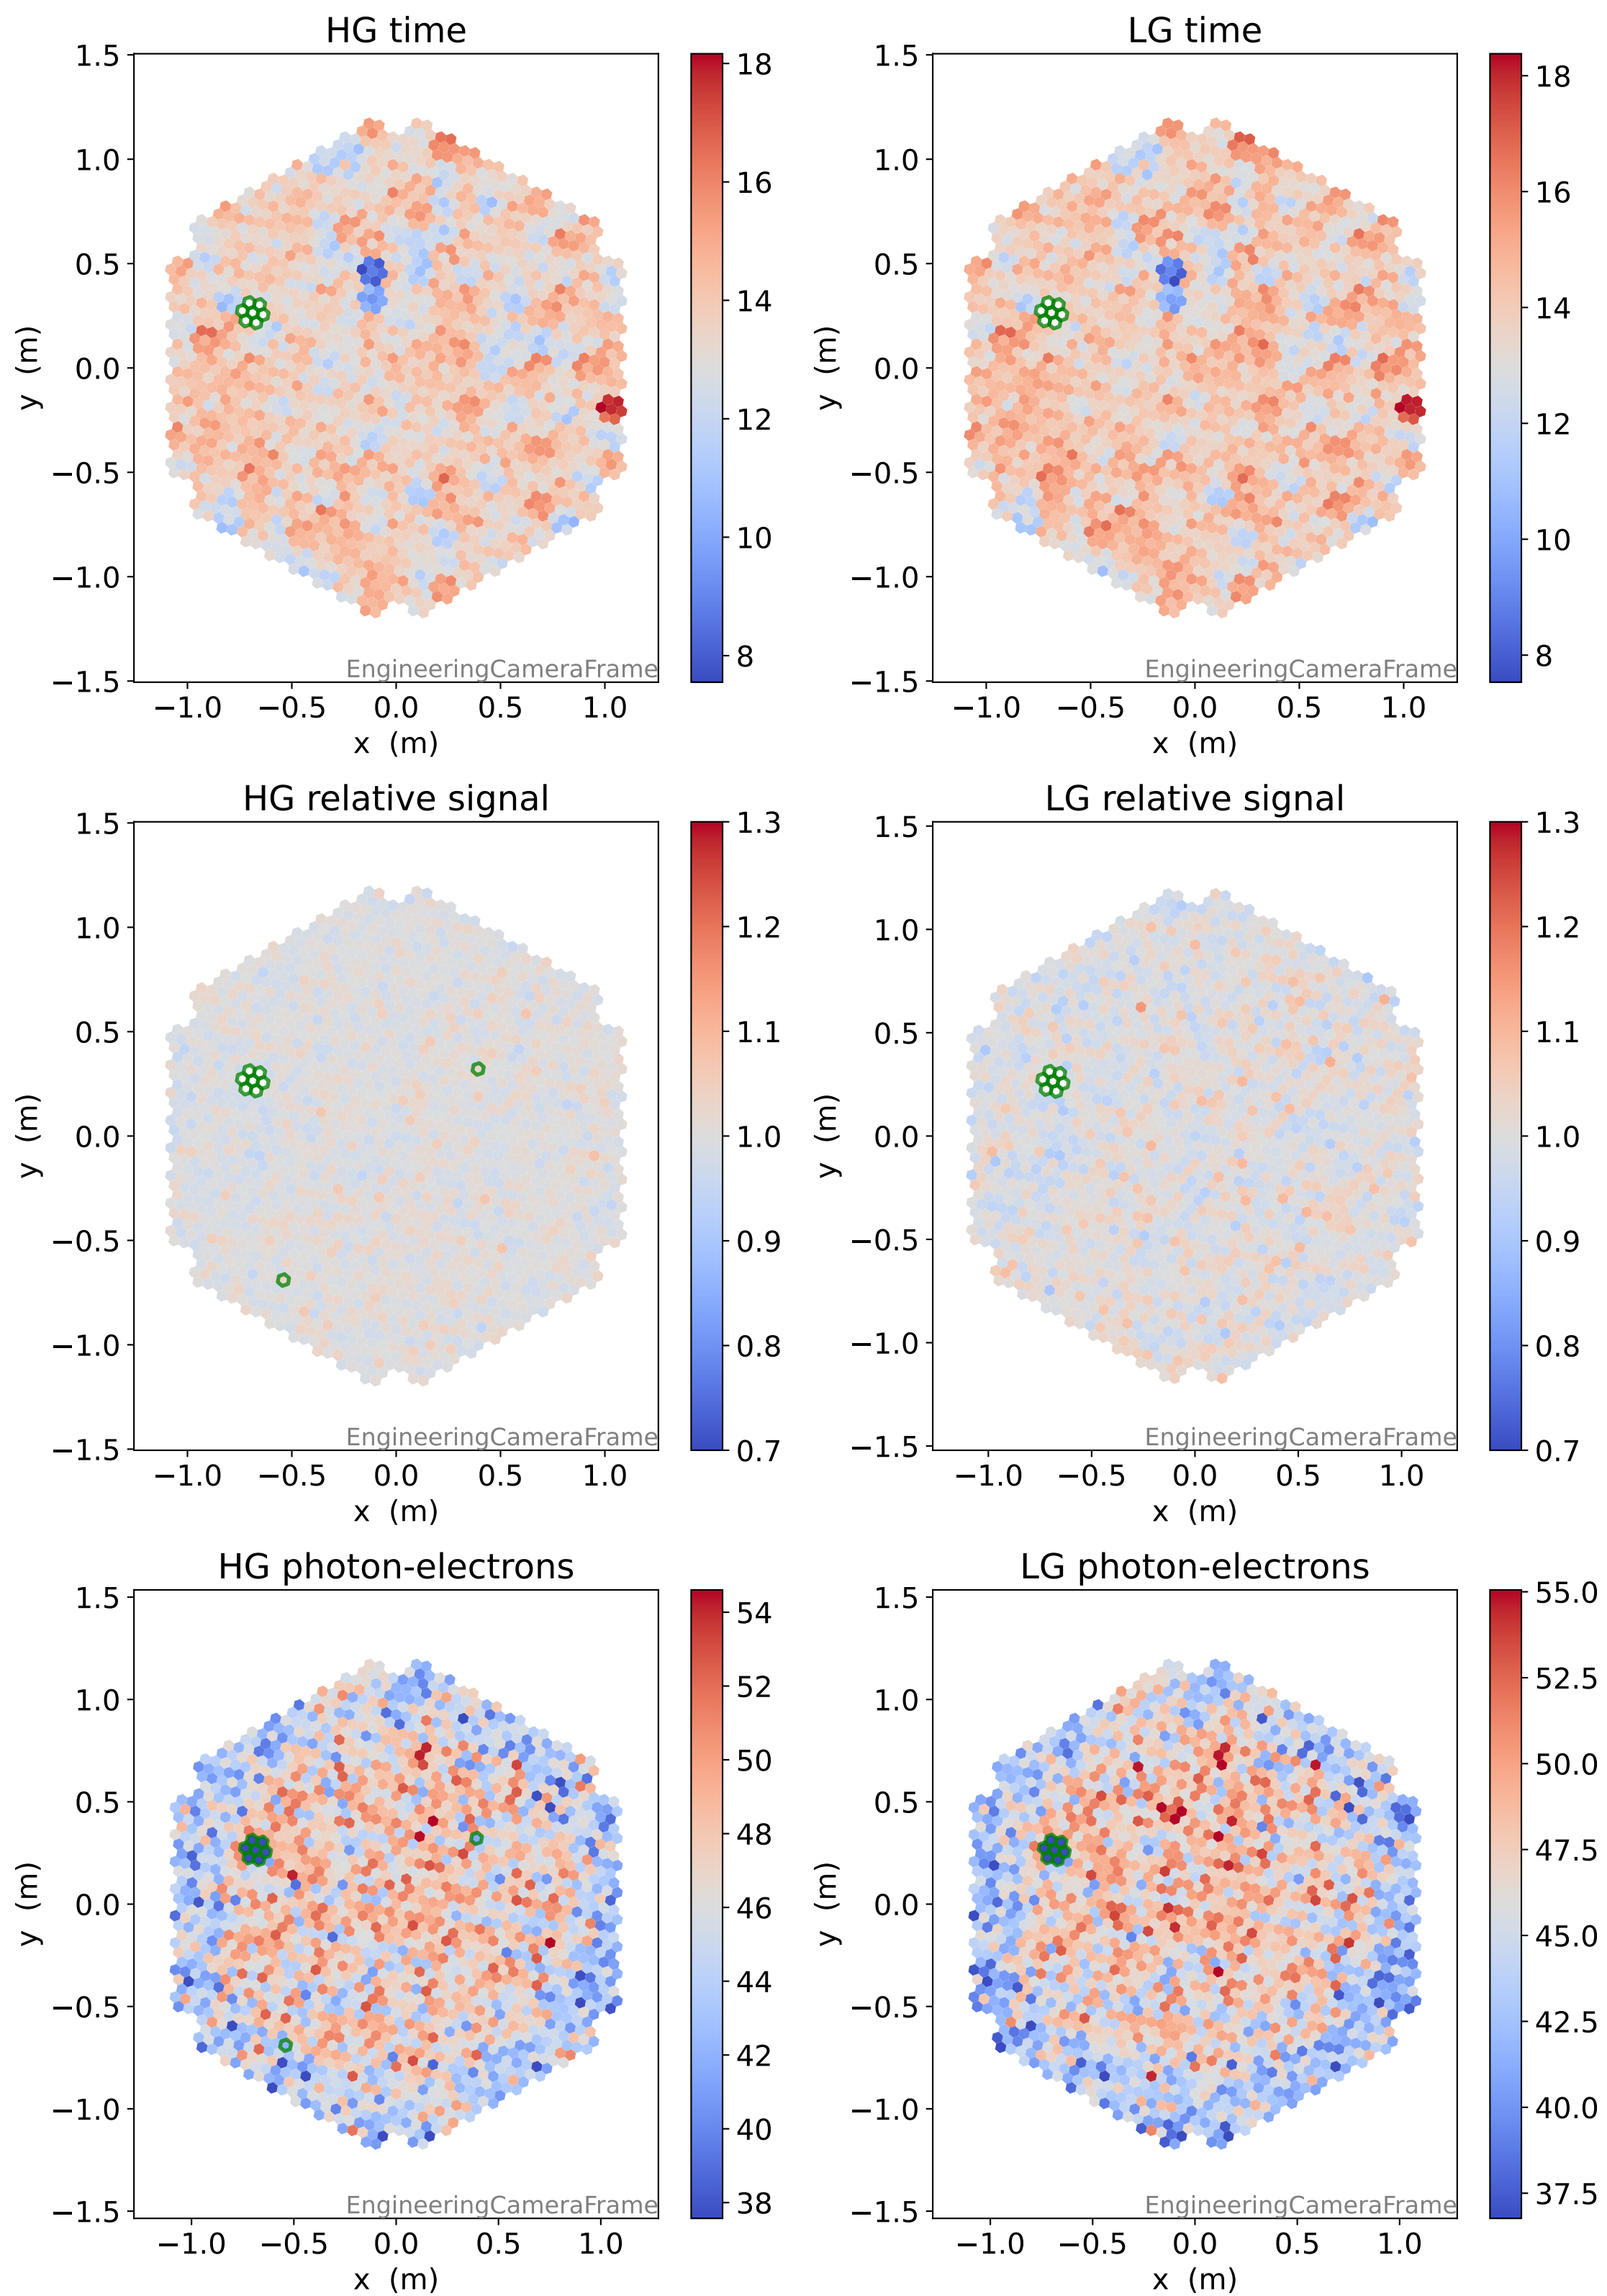

Run 7512

Run 7512

Run 7512 channel: HG

FF sample of 10000 events

pedestal sample of 10000 events

flat-fielded gain [ADC/pe]

Run 7512 channel: LG

FF sample of 10000 events

pedestal sample of 10000 events

flat-fielded gain [ADC/pe]