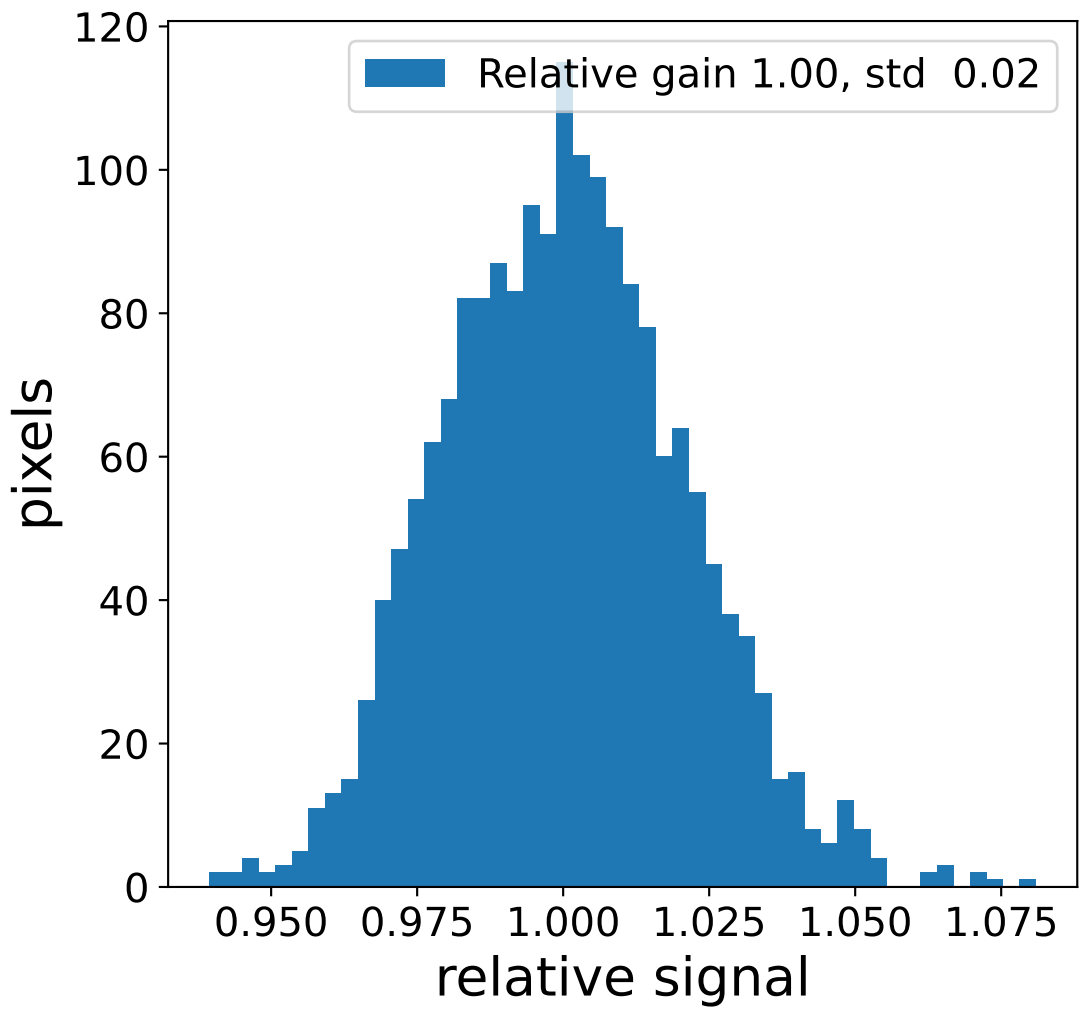

Run 7512

Run 7512

Run 7512 channel: HG

FF sample of 10000 events

pedestal sample of 10000 events

flat-fielded gain [ADC/pe]

Run 7512 channel: LG

FF sample of 10000 events

pedestal sample of 10000 events

flat-fielded gain [ADC/pe]