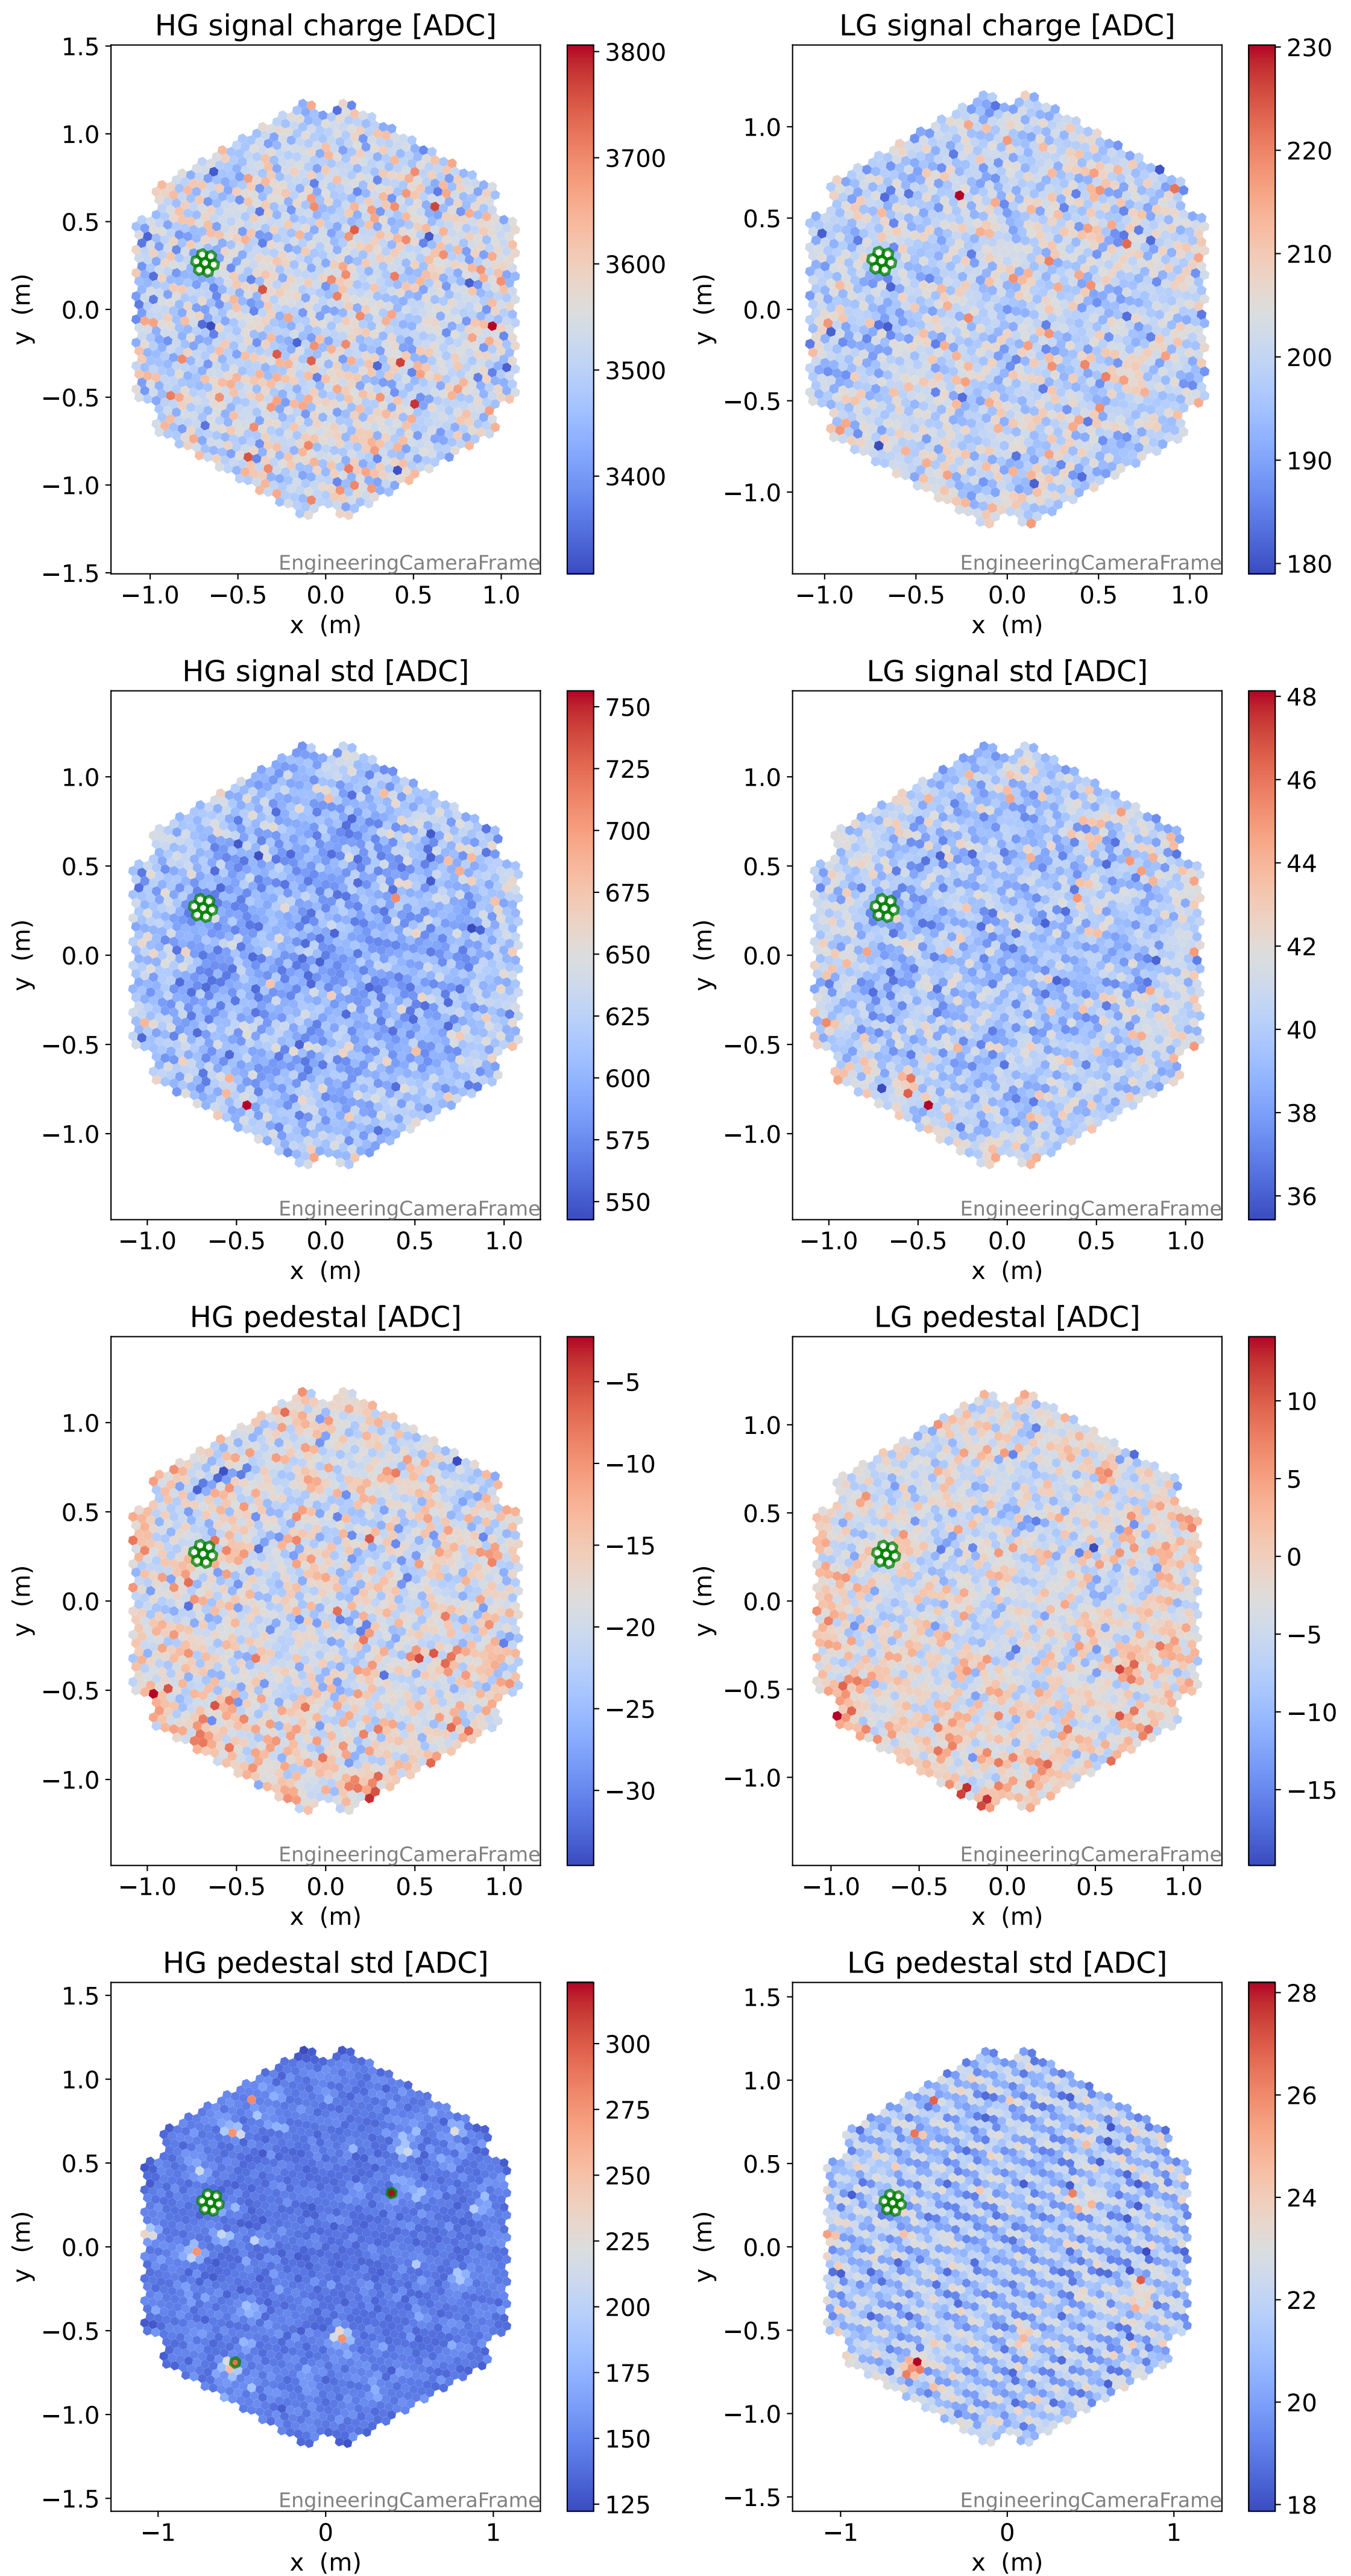

Run 7512

Run 7512

Run 7512 channel: HG

FF sample of 10000 events

pedestal sample of 10000 events

flat-fielded gain [ADC/pe]

Run 7512 channel: LG

FF sample of 10000 events

pedestal sample of 10000 events

flat-fielded gain [ADC/pe]