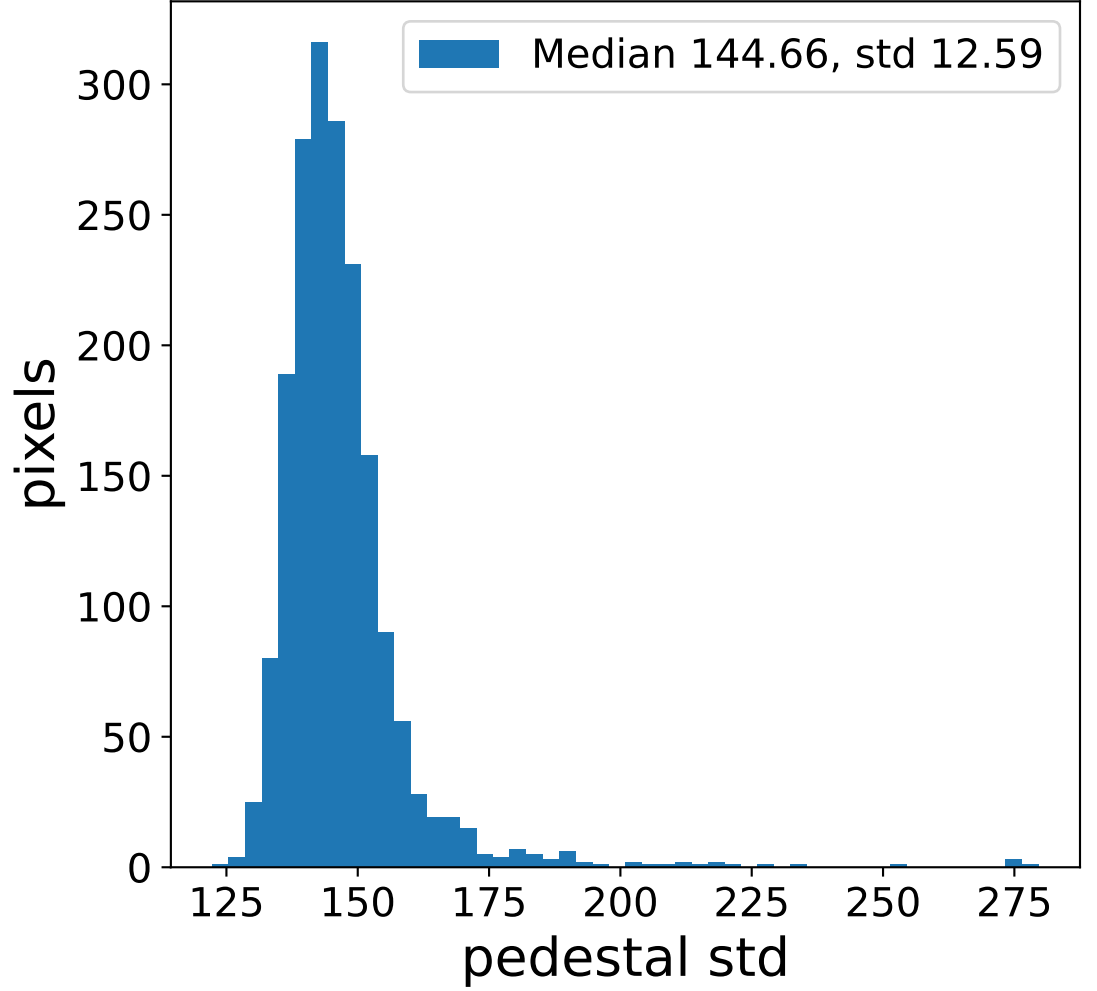

Run 7512

Run 7512

Run 7512 channel: HG

FF sample of 10000 events

pedestal sample of 10000 events

flat-fielded gain [ADC/pe]

Run 7512 channel: LG

FF sample of 10000 events

pedestal sample of 10000 events

flat-fielded gain [ADC/pe]