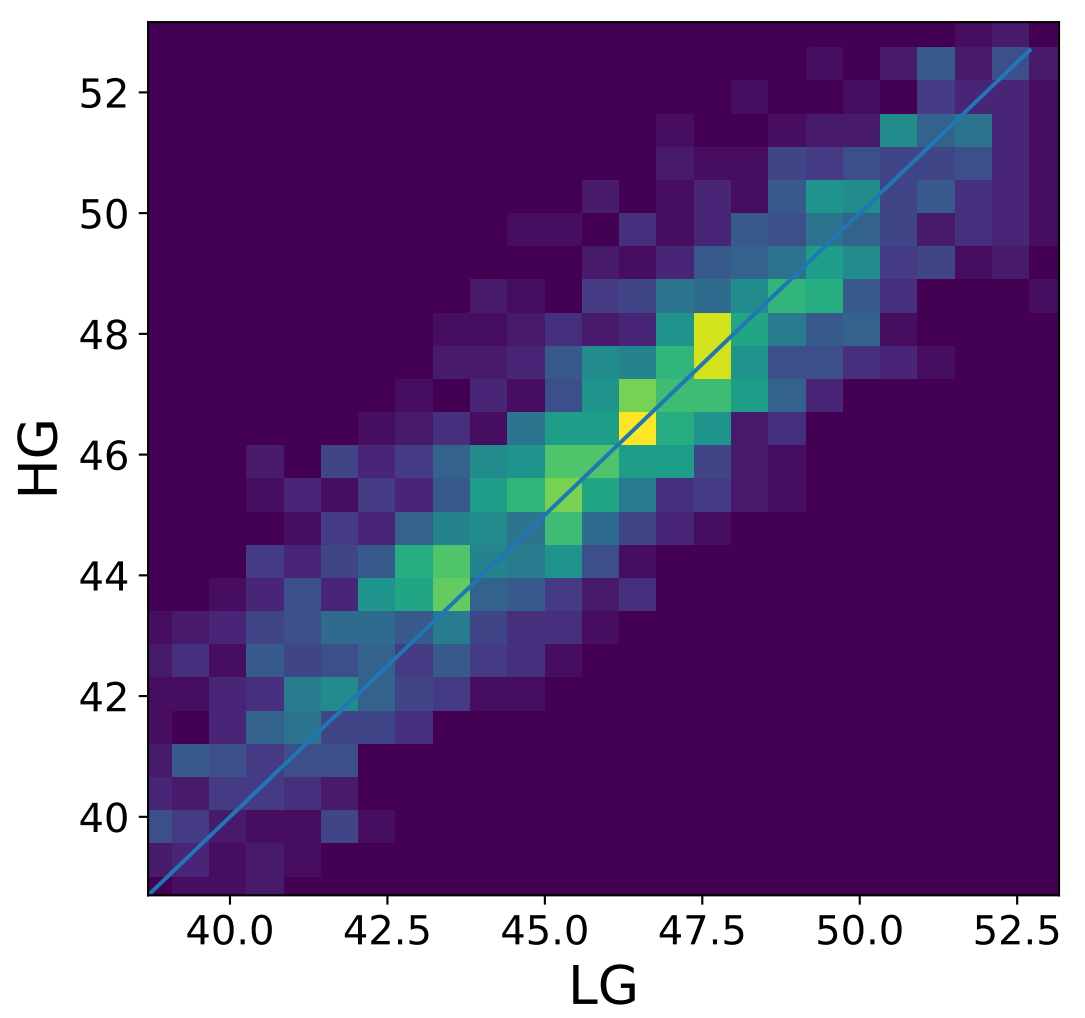

Run 7512

Run 7512

Run 7512 channel: HG

FF sample of 10000 events

pedestal sample of 10000 events

flat-fielded gain [ADC/pe]

Run 7512 channel: LG

FF sample of 10000 events

pedestal sample of 10000 events

flat-fielded gain [ADC/pe]