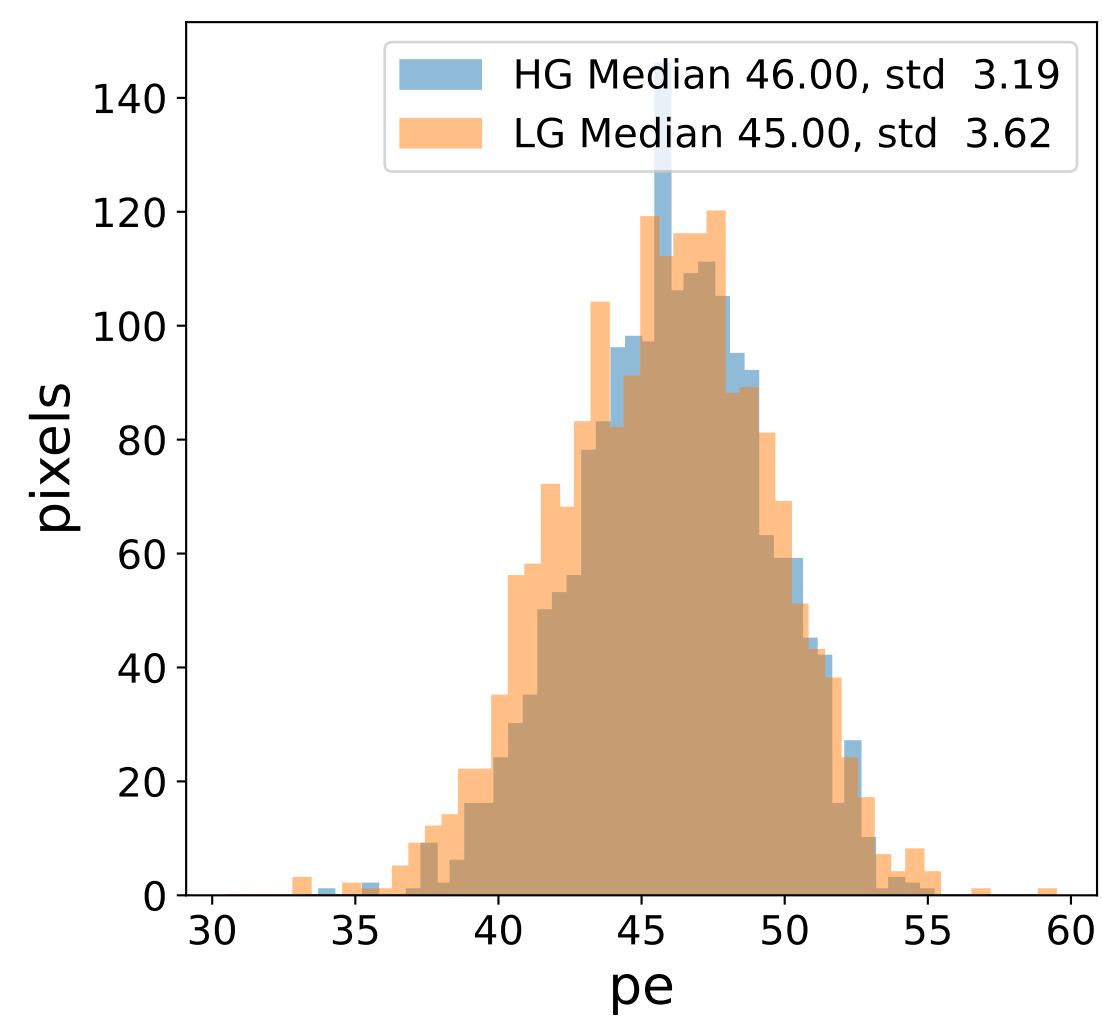

Run 7512

Run 7512

Run 7512 channel: HG

FF sample of 10000 events

pedestal sample of 10000 events

flat-fielded gain [ADC/pe]

Run 7512 channel: LG

FF sample of 10000 events

pedestal sample of 10000 events

flat-fielded gain [ADC/pe]