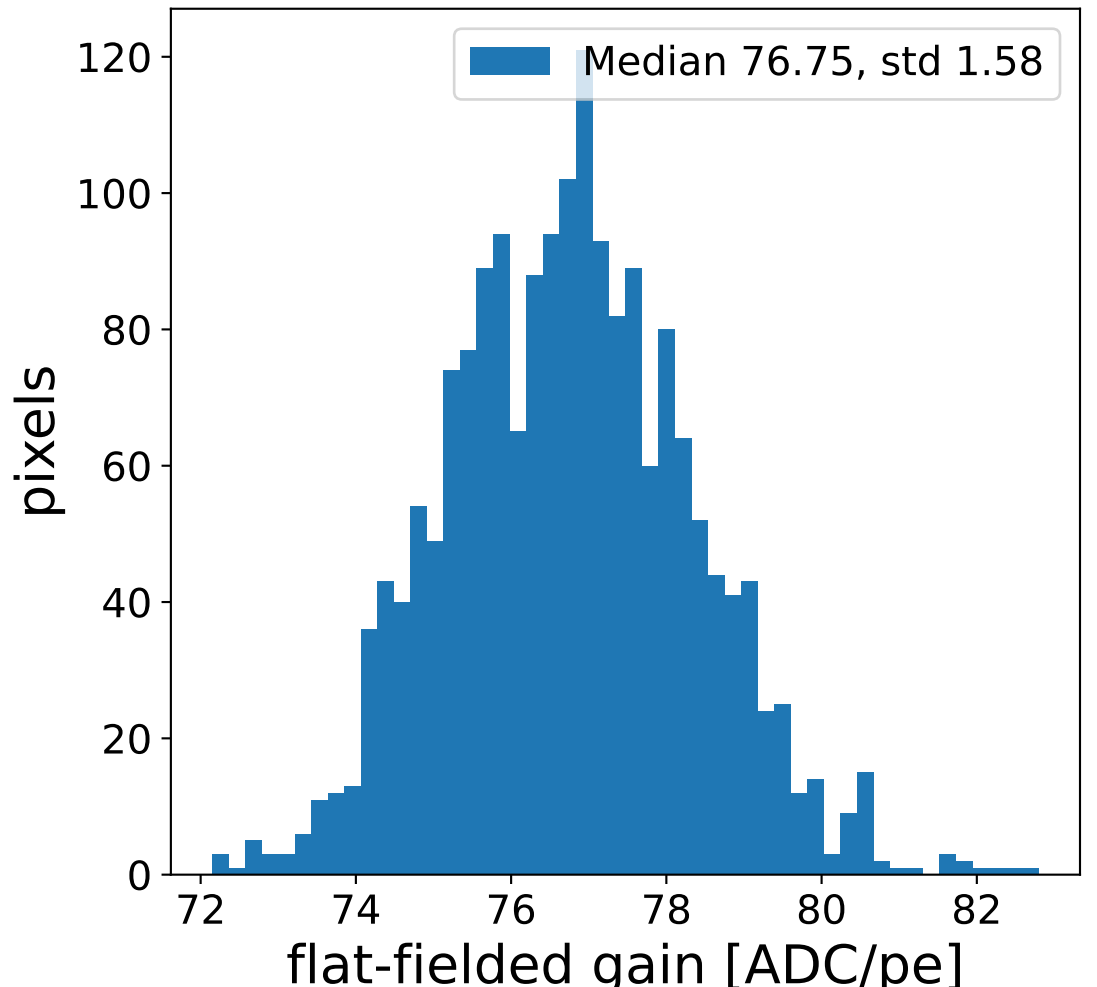

Run 7512

Run 7512

Run 7512 channel: HG

FF sample of 10000 events

pedestal sample of 10000 events

flat-fielded gain [ADC/pe]

Run 7512 channel: LG

FF sample of 10000 events

pedestal sample of 10000 events

flat-fielded gain [ADC/pe]