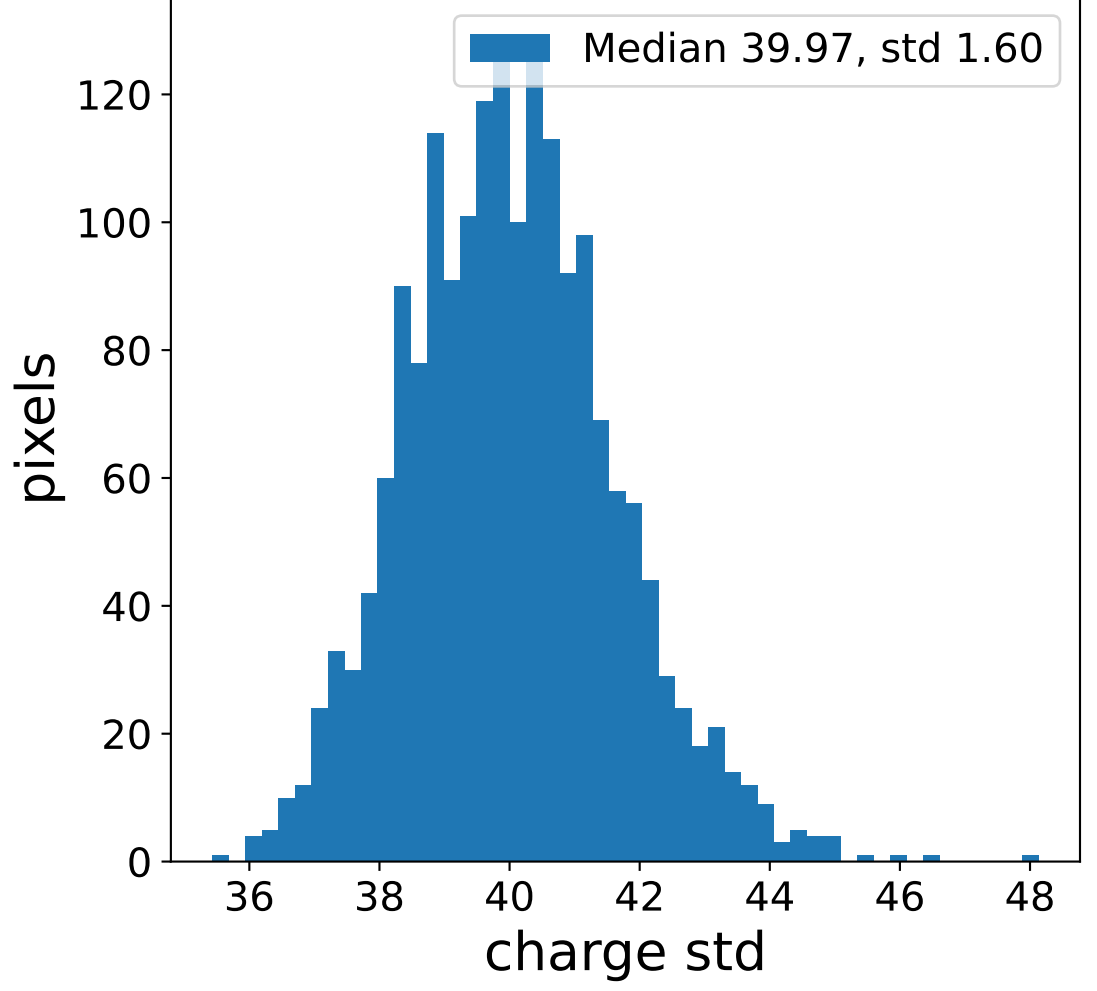

Run 7512

Run 7512

Run 7512 channel: HG

FF sample of 10000 events

pedestal sample of 10000 events

flat-fielded gain [ADC/pe]

Run 7512 channel: LG

FF sample of 10000 events

pedestal sample of 10000 events

flat-fielded gain [ADC/pe]