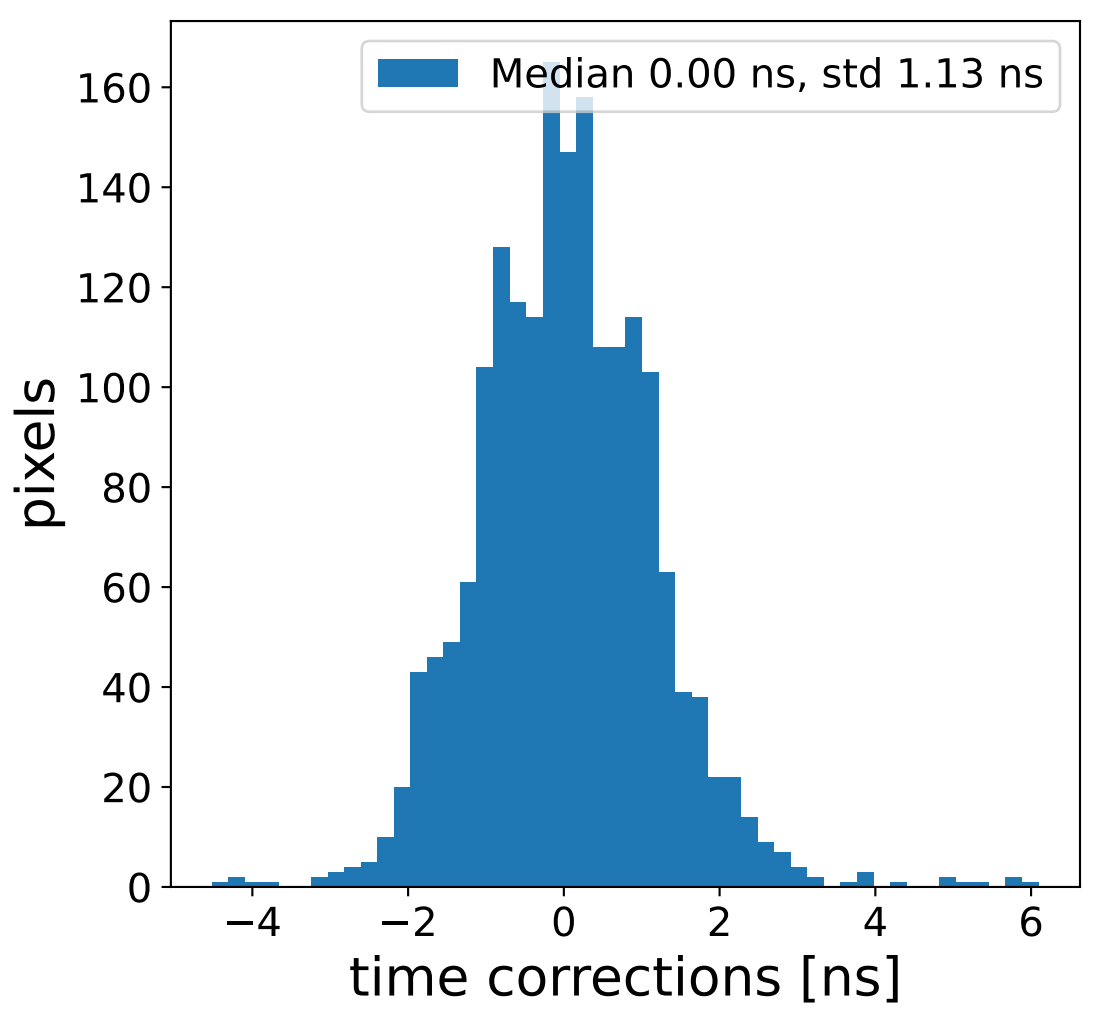

Run 7512

Run 7512

Run 7512 channel: HG

FF sample of 10000 events

pedestal sample of 10000 events

flat-fielded gain [ADC/pe]

Run 7512 channel: LG

FF sample of 10000 events

pedestal sample of 10000 events

flat-fielded gain [ADC/pe]