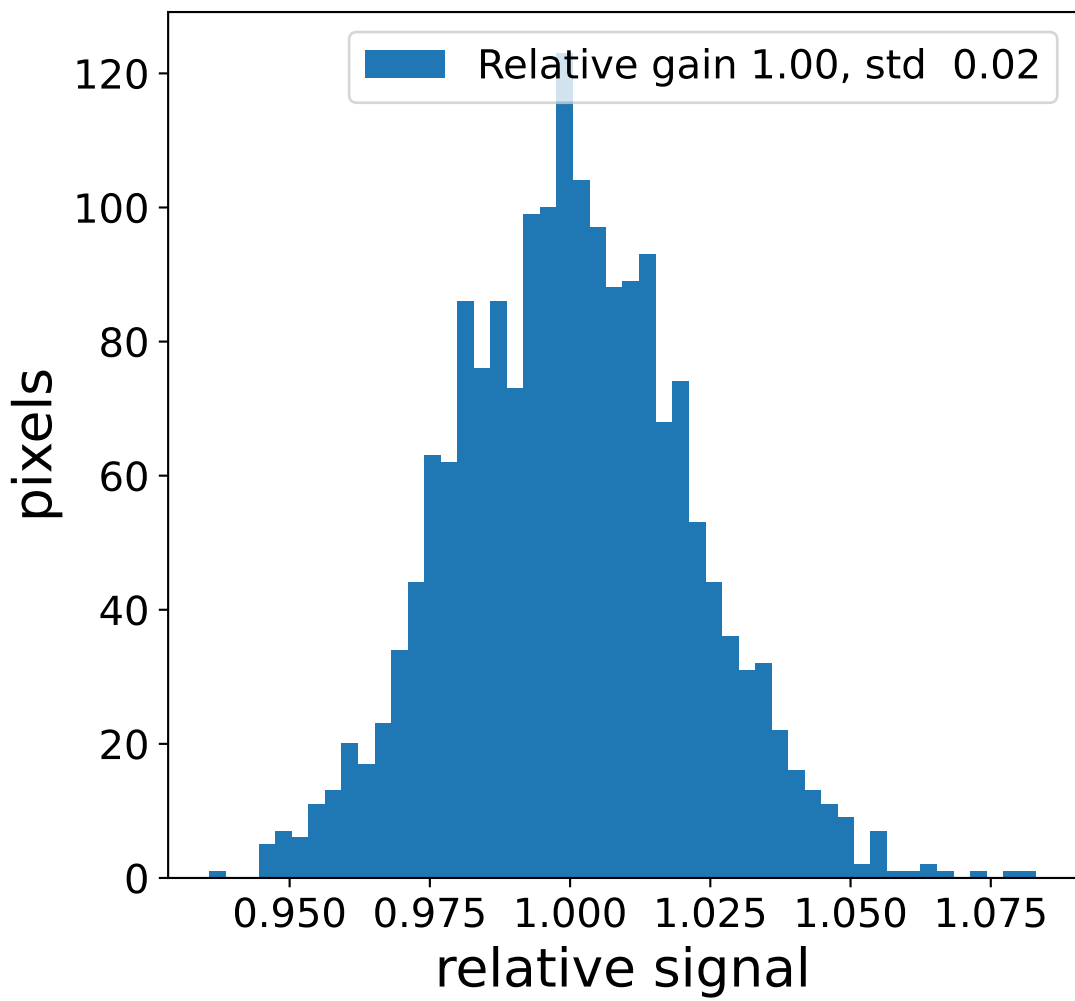

Run 7512

Run 7512

Run 7512 channel: HG

FF sample of 10000 events

pedestal sample of 10000 events

flat-fielded gain [ADC/pe]

Run 7512 channel: LG

FF sample of 10000 events

pedestal sample of 10000 events

flat-fielded gain [ADC/pe]