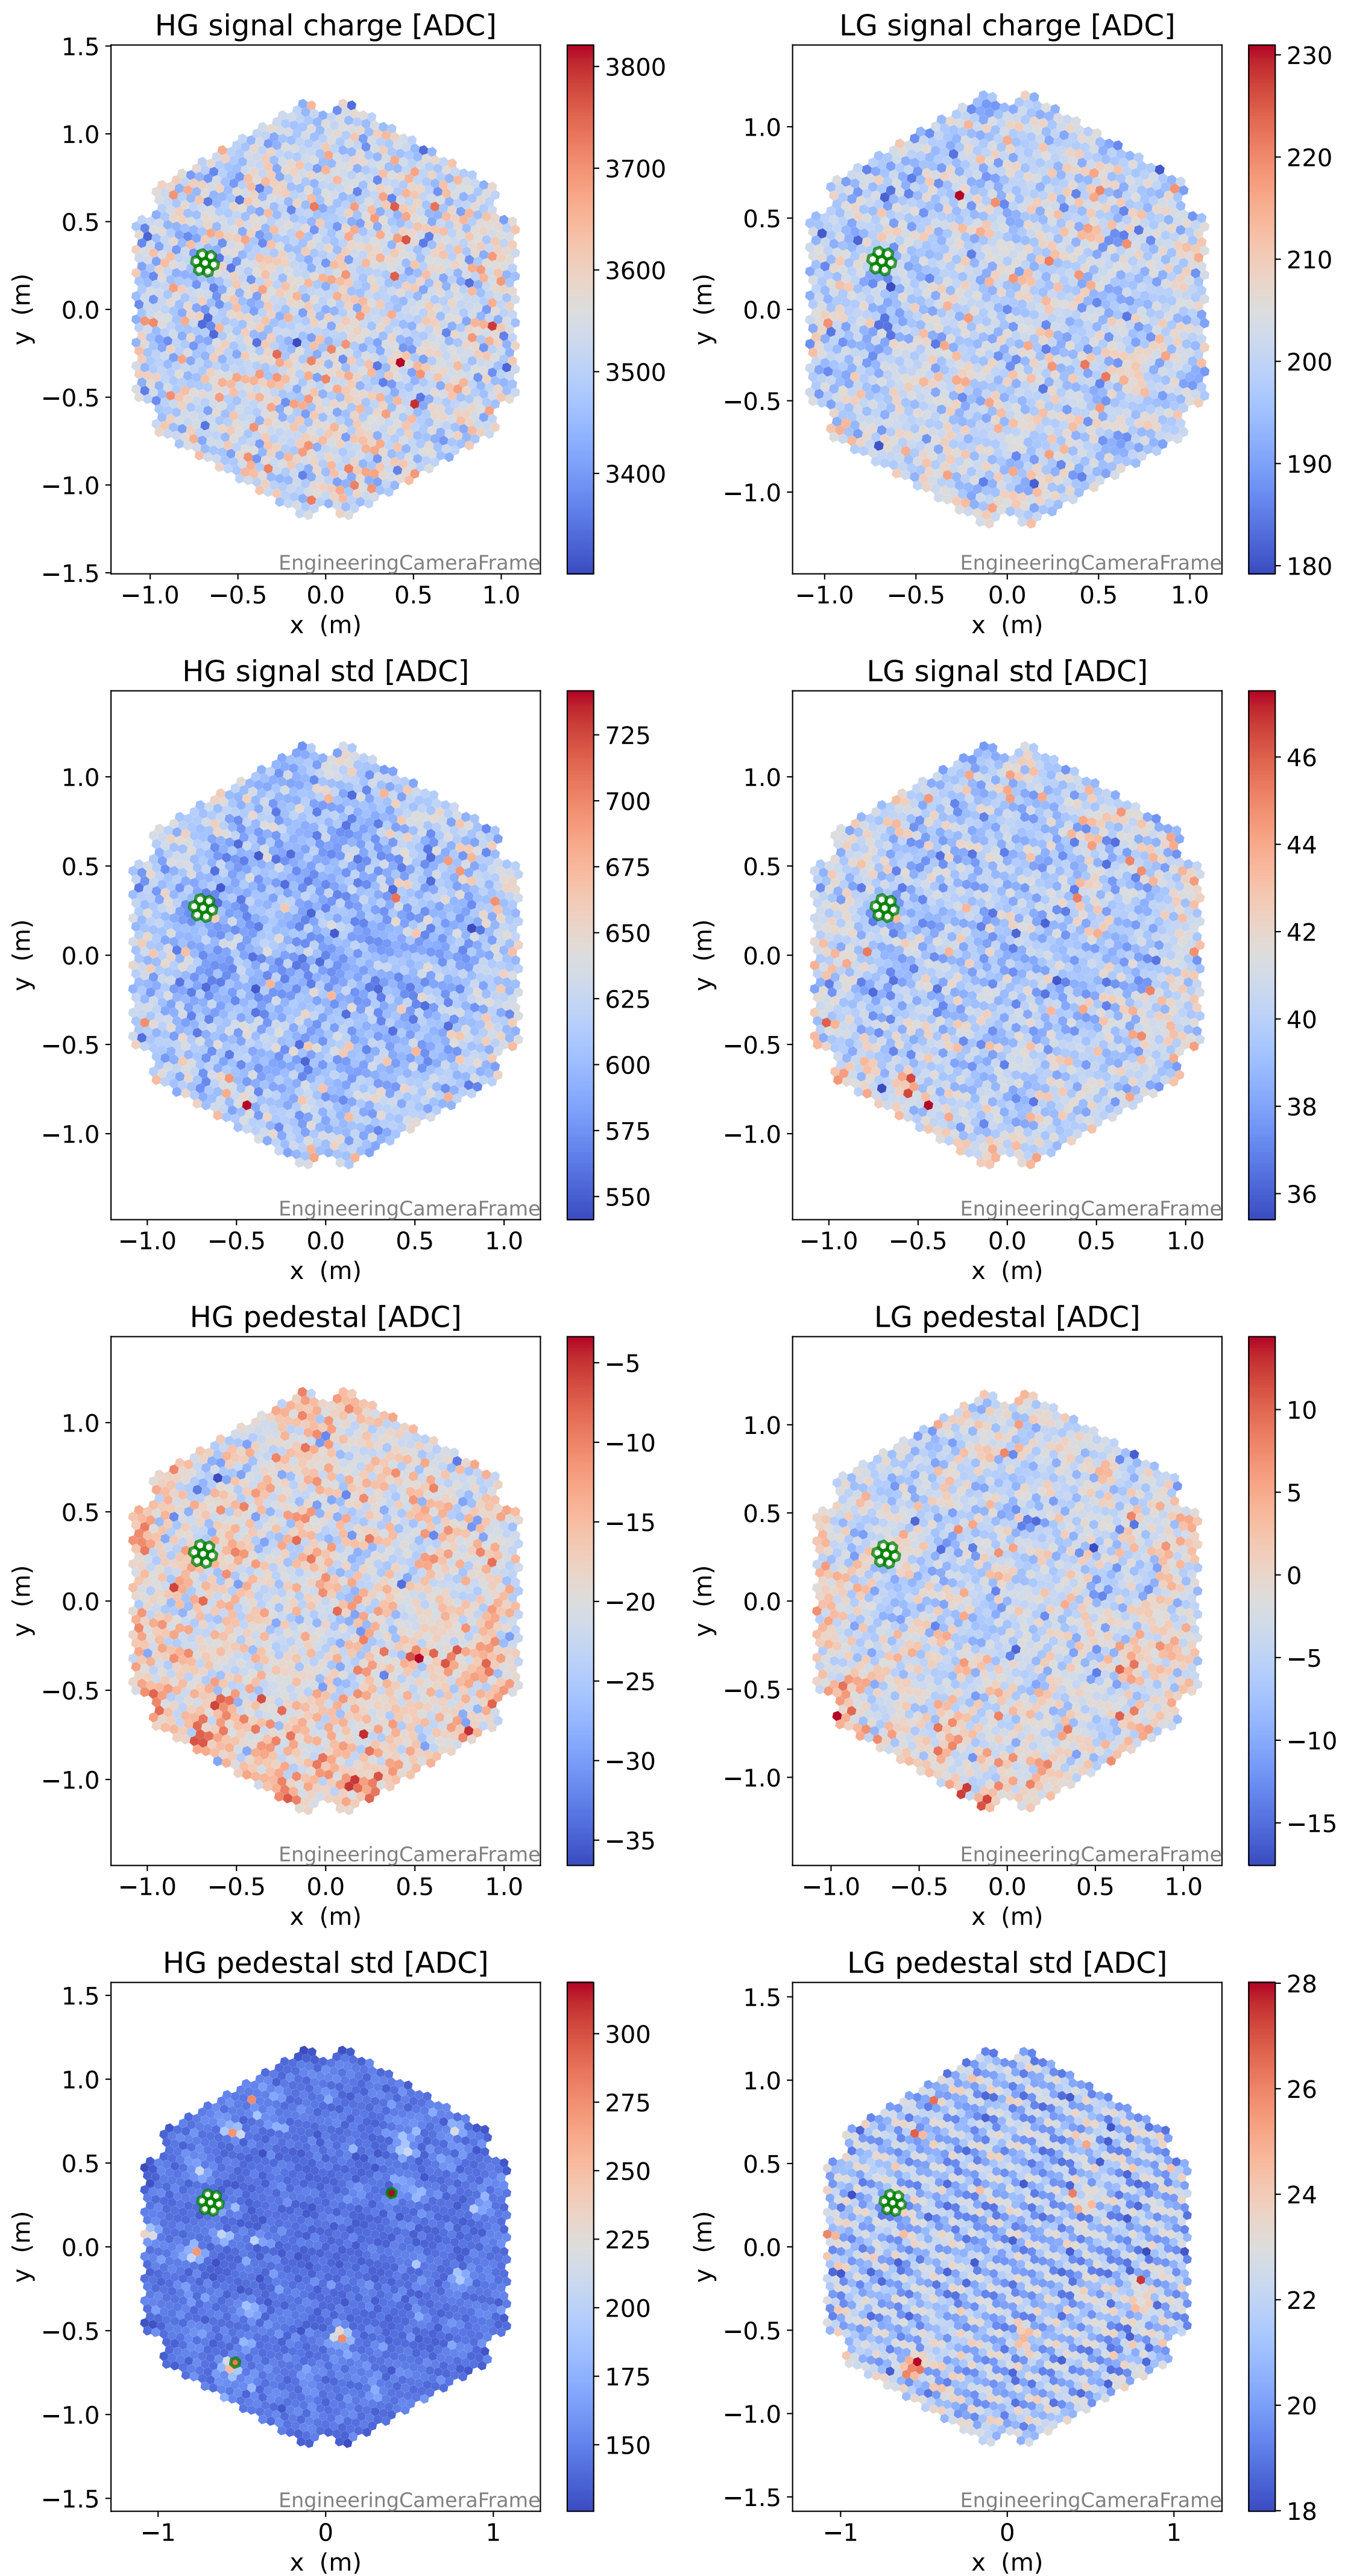

Run 7512

Run 7512

Run 7512 channel: HG

FF sample of 10000 events

pedestal sample of 10000 events

flat-fielded gain [ADC/pe]

Run 7512 channel: LG

FF sample of 10000 events

pedestal sample of 10000 events

flat-fielded gain [ADC/pe]