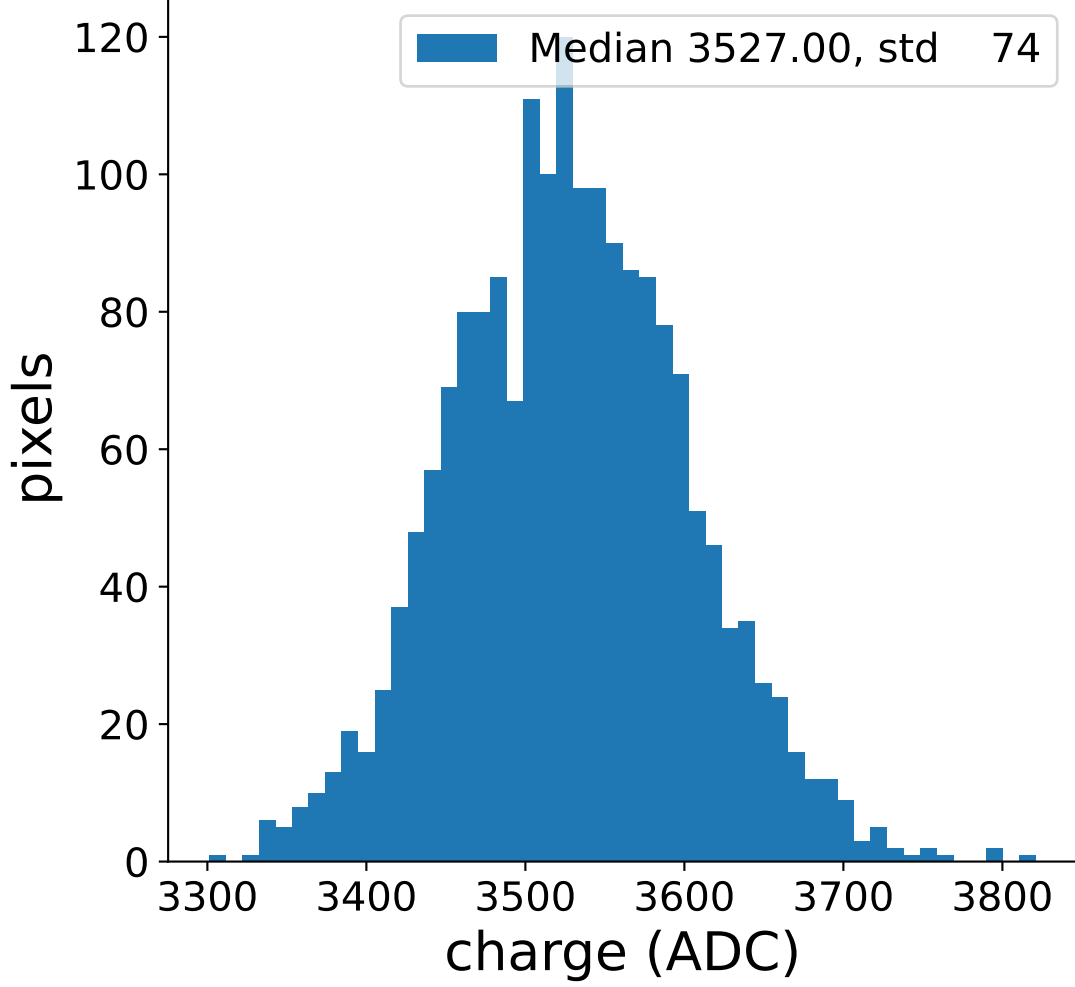

Run 7512

Run 7512

Run 7512 channel: HG

FF sample of 10000 events

pedestal sample of 10000 events

flat-fielded gain [ADC/pe]

Run 7512 channel: LG

FF sample of 10000 events

pedestal sample of 10000 events

flat-fielded gain [ADC/pe]