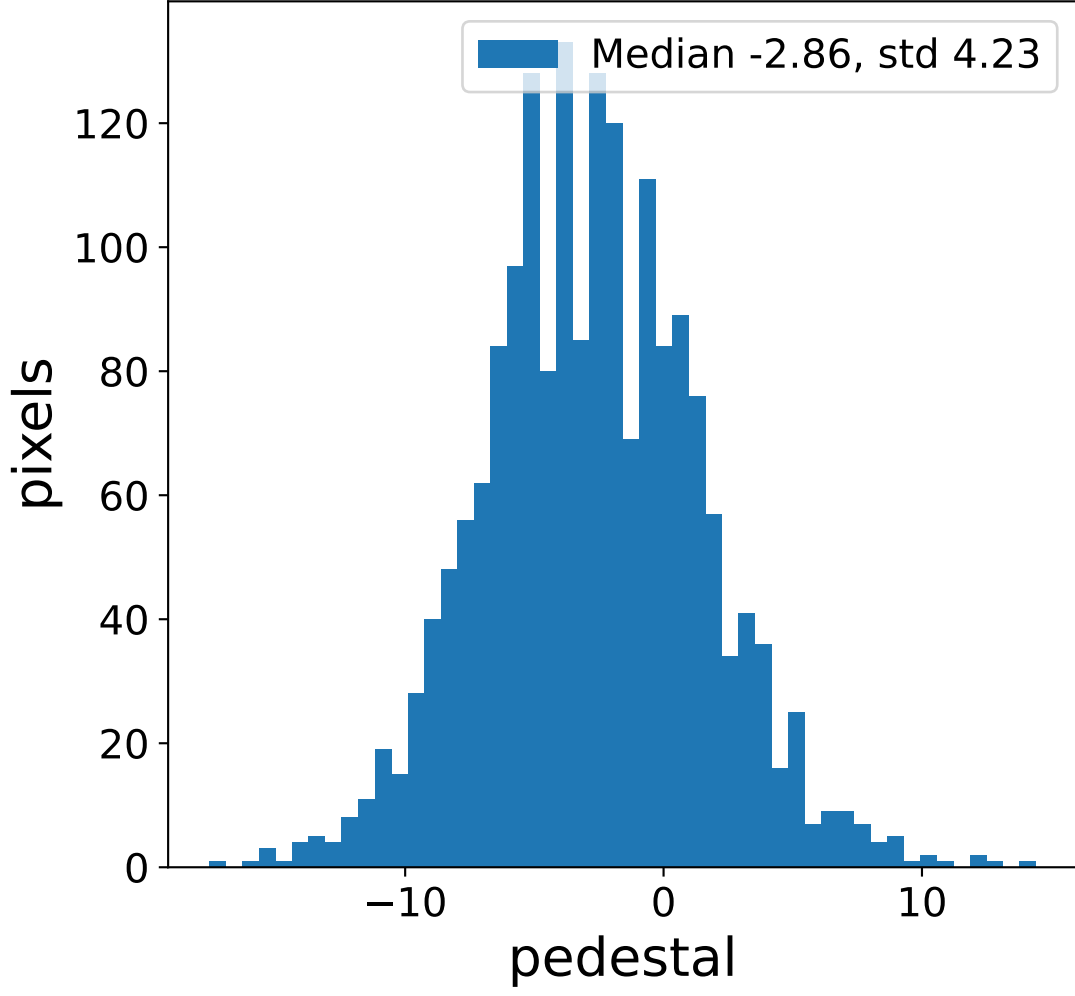

Run 7512

Run 7512

Run 7512 channel: HG

FF sample of 10000 events

pedestal sample of 10000 events

flat-fielded gain [ADC/pe]

Run 7512 channel: LG

FF sample of 10000 events

pedestal sample of 10000 events

flat-fielded gain [ADC/pe]