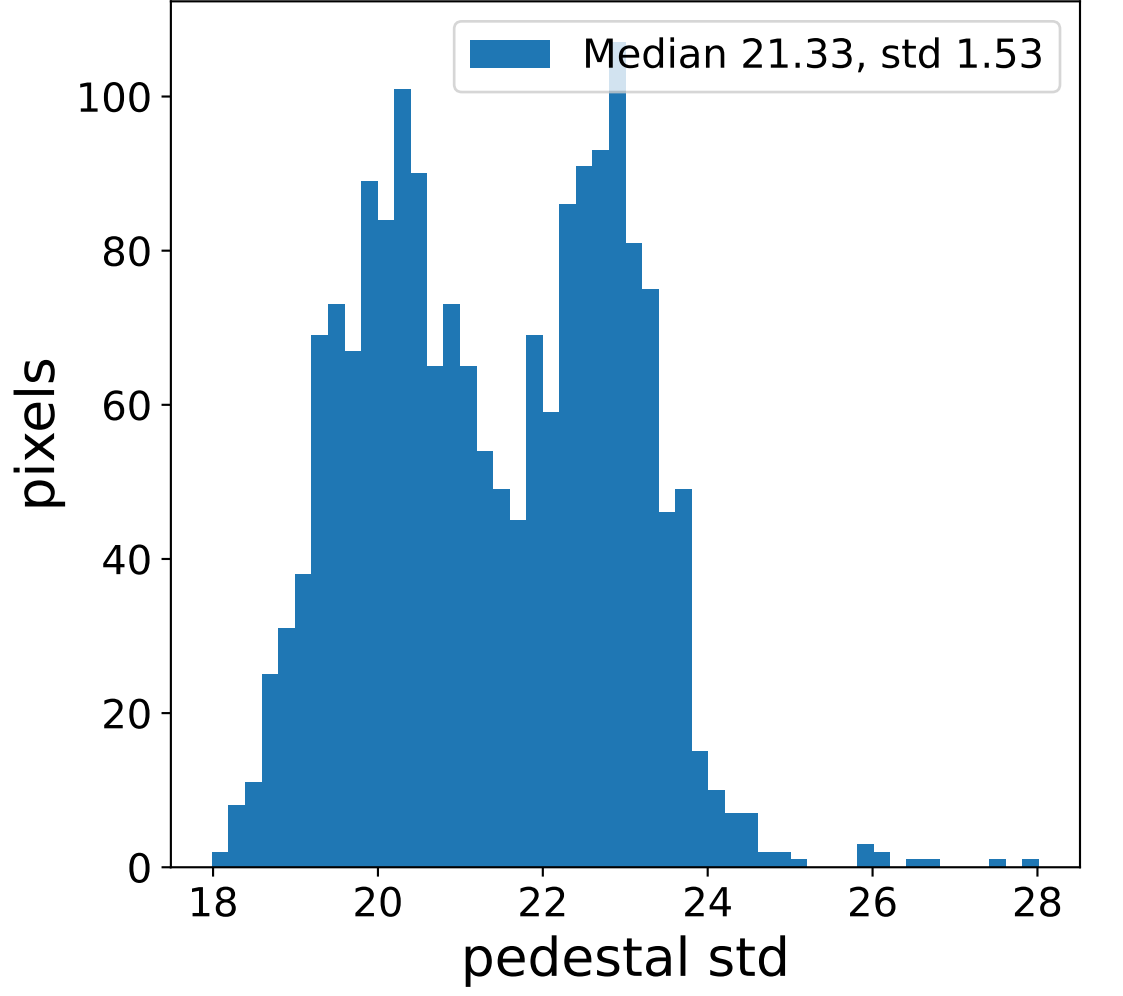

Run 7512

Run 7512

Run 7512 channel: HG

FF sample of 10000 events

pedestal sample of 10000 events

flat-fielded gain [ADC/pe]

Run 7512 channel: LG

FF sample of 10000 events

pedestal sample of 10000 events

flat-fielded gain [ADC/pe]