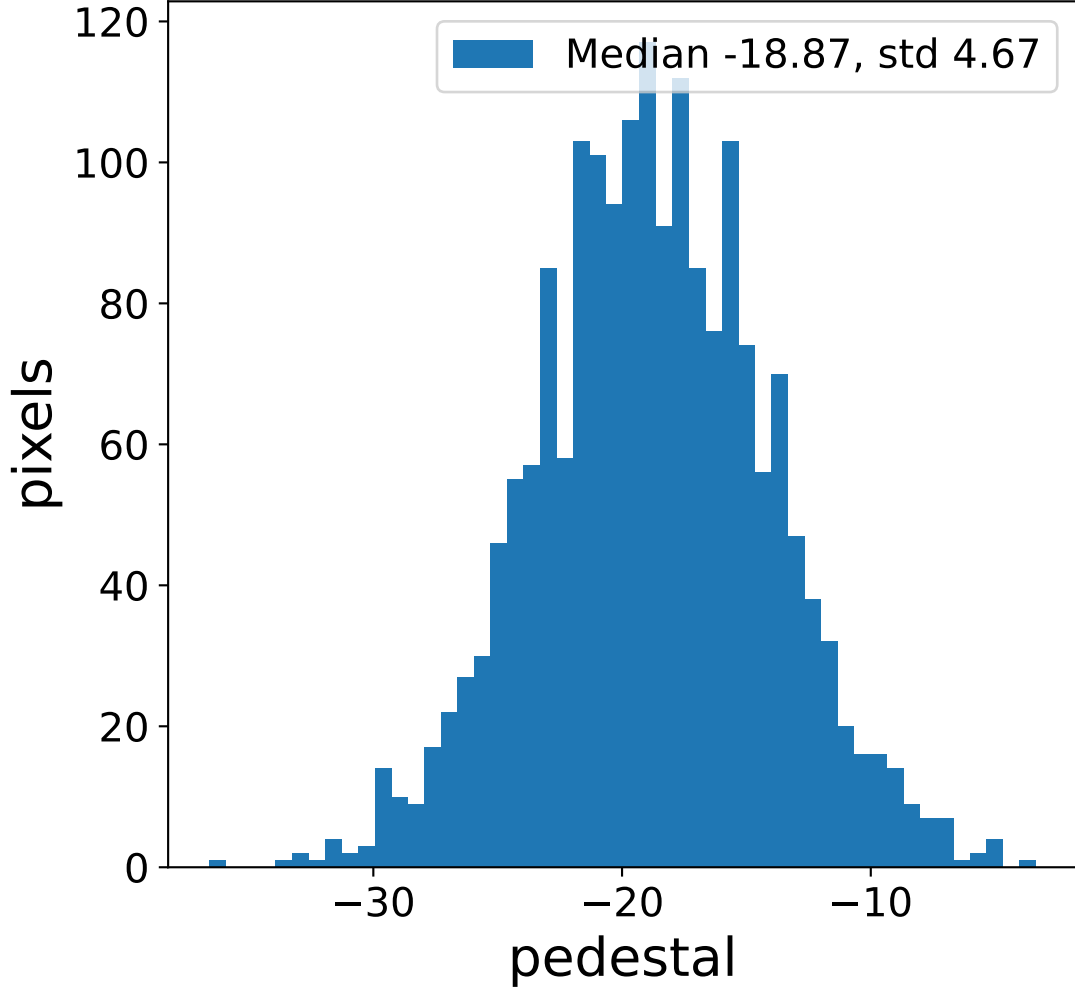

Run 7512

Run 7512

Run 7512 channel: HG

FF sample of 10000 events

pedestal sample of 10000 events

flat-fielded gain [ADC/pe]

Run 7512 channel: LG

FF sample of 10000 events

pedestal sample of 10000 events

flat-fielded gain [ADC/pe]