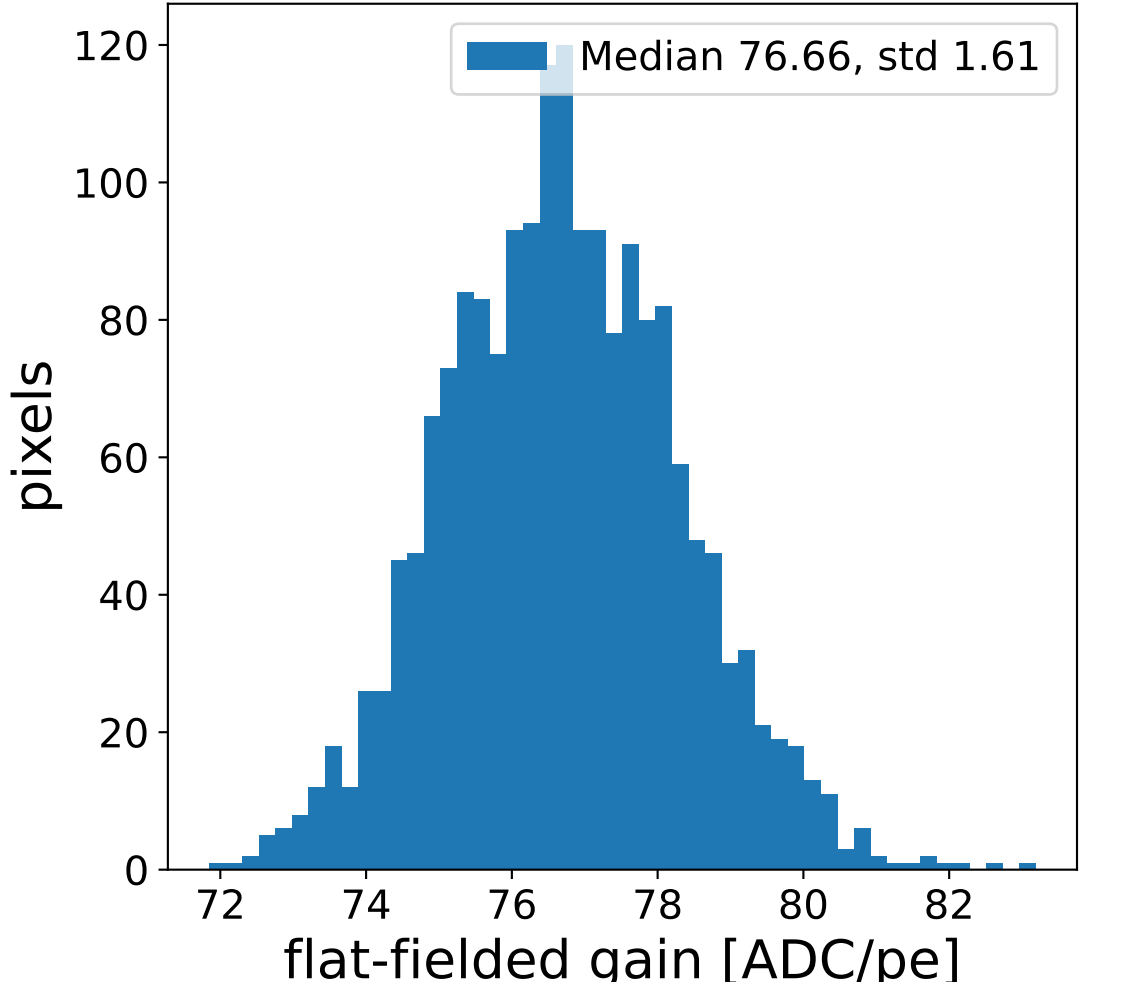

Run 7512

Run 7512

Run 7512 channel: HG

FF sample of 10000 events

pedestal sample of 10000 events

flat-fielded gain [ADC/pe]

Run 7512 channel: LG

FF sample of 10000 events

pedestal sample of 10000 events

flat-fielded gain [ADC/pe]