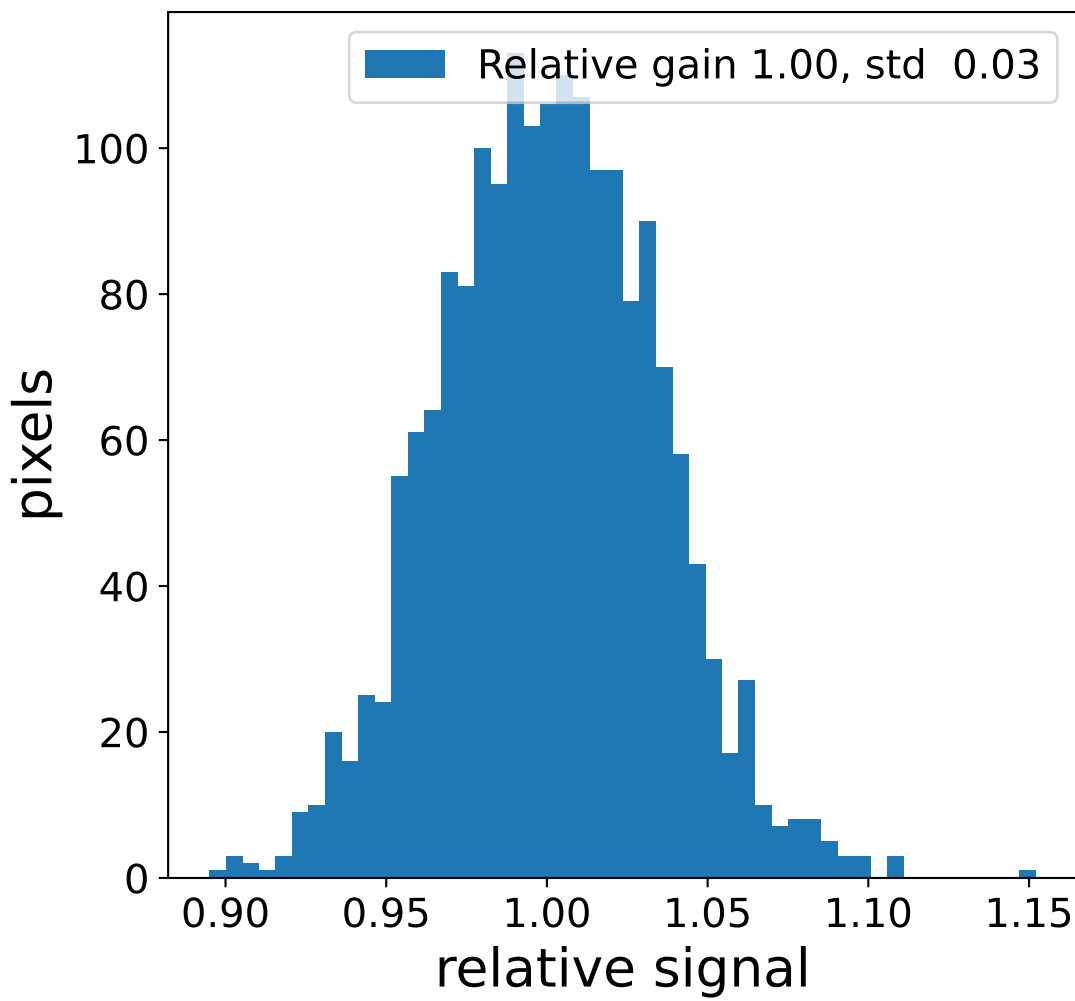

Run 7512

Run 7512

Run 7512 channel: HG

FF sample of 10000 events

pedestal sample of 10000 events

flat-fielded gain [ADC/pe]

Run 7512 channel: LG

FF sample of 10000 events

pedestal sample of 10000 events

flat-fielded gain [ADC/pe]