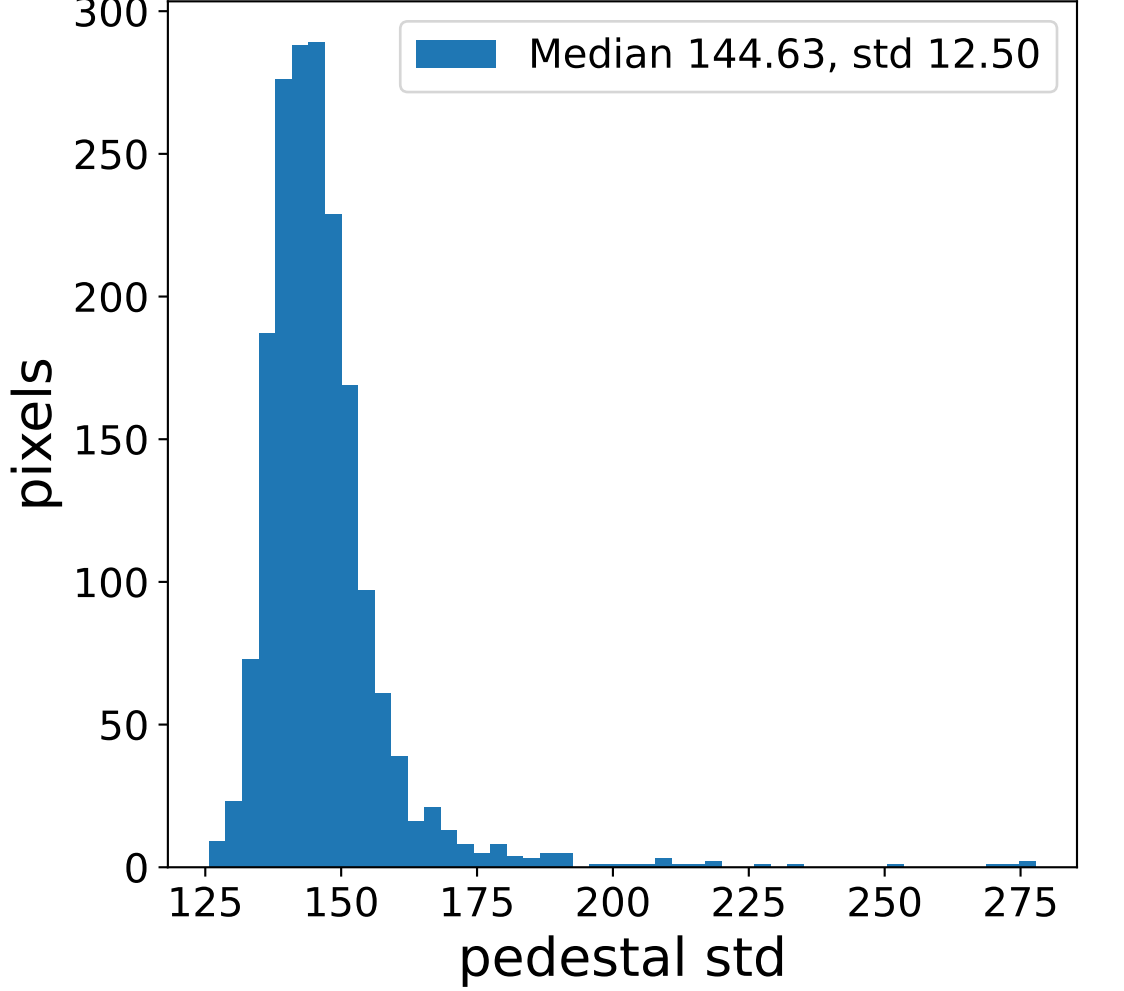

Run 7512

Run 7512

Run 7512 channel: HG

FF sample of 10000 events

pedestal sample of 10000 events

flat-fielded gain [ADC/pe]

Run 7512 channel: LG

FF sample of 10000 events

pedestal sample of 10000 events

flat-fielded gain [ADC/pe]