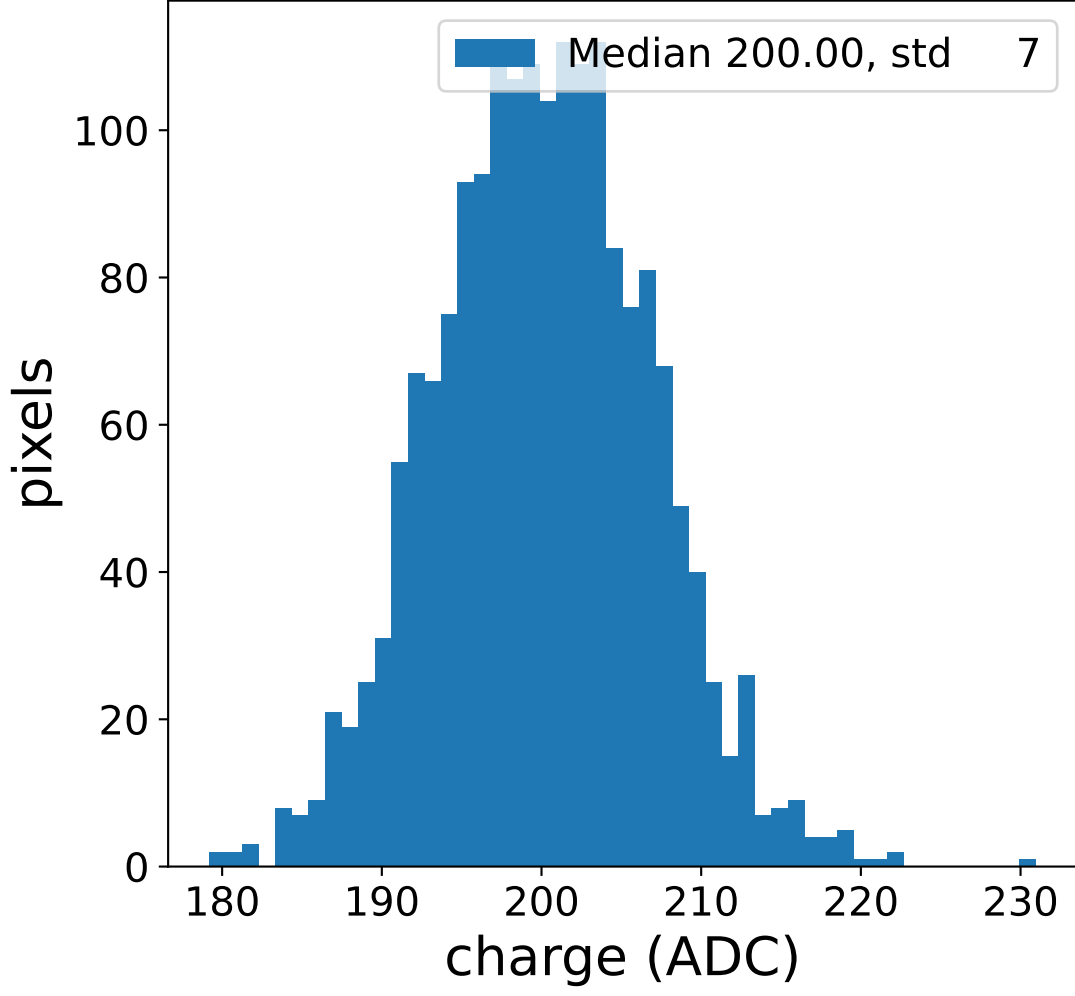

Run 7512

Run 7512

Run 7512 channel: HG

FF sample of 10000 events

pedestal sample of 10000 events

flat-fielded gain [ADC/pe]

Run 7512 channel: LG

FF sample of 10000 events

pedestal sample of 10000 events

flat-fielded gain [ADC/pe]