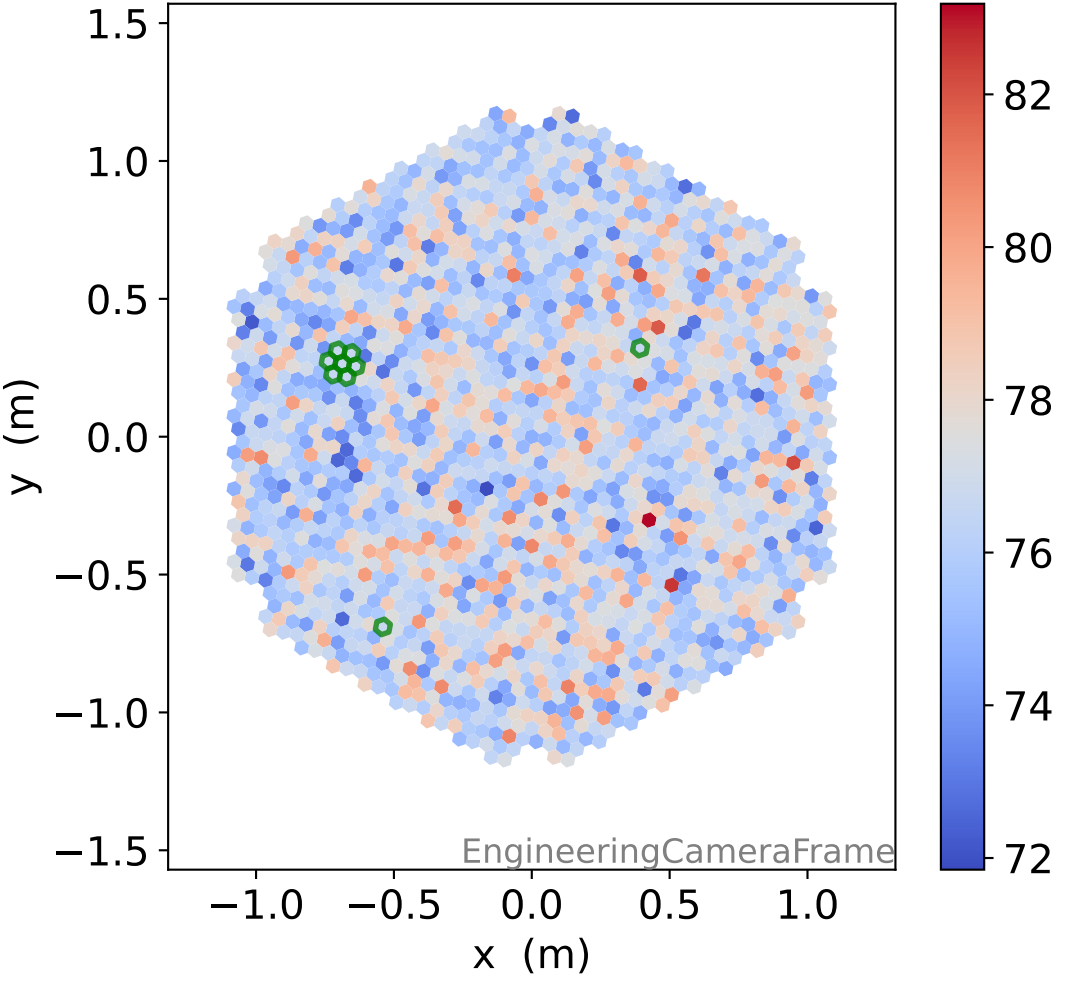

Run 7512

Run 7512

Run 7512 channel: HG

FF sample of 10000 events

pedestal sample of 10000 events

flat-fielded gain [ADC/pe]

Run 7512 channel: LG

FF sample of 10000 events

pedestal sample of 10000 events

flat-fielded gain [ADC/pe]