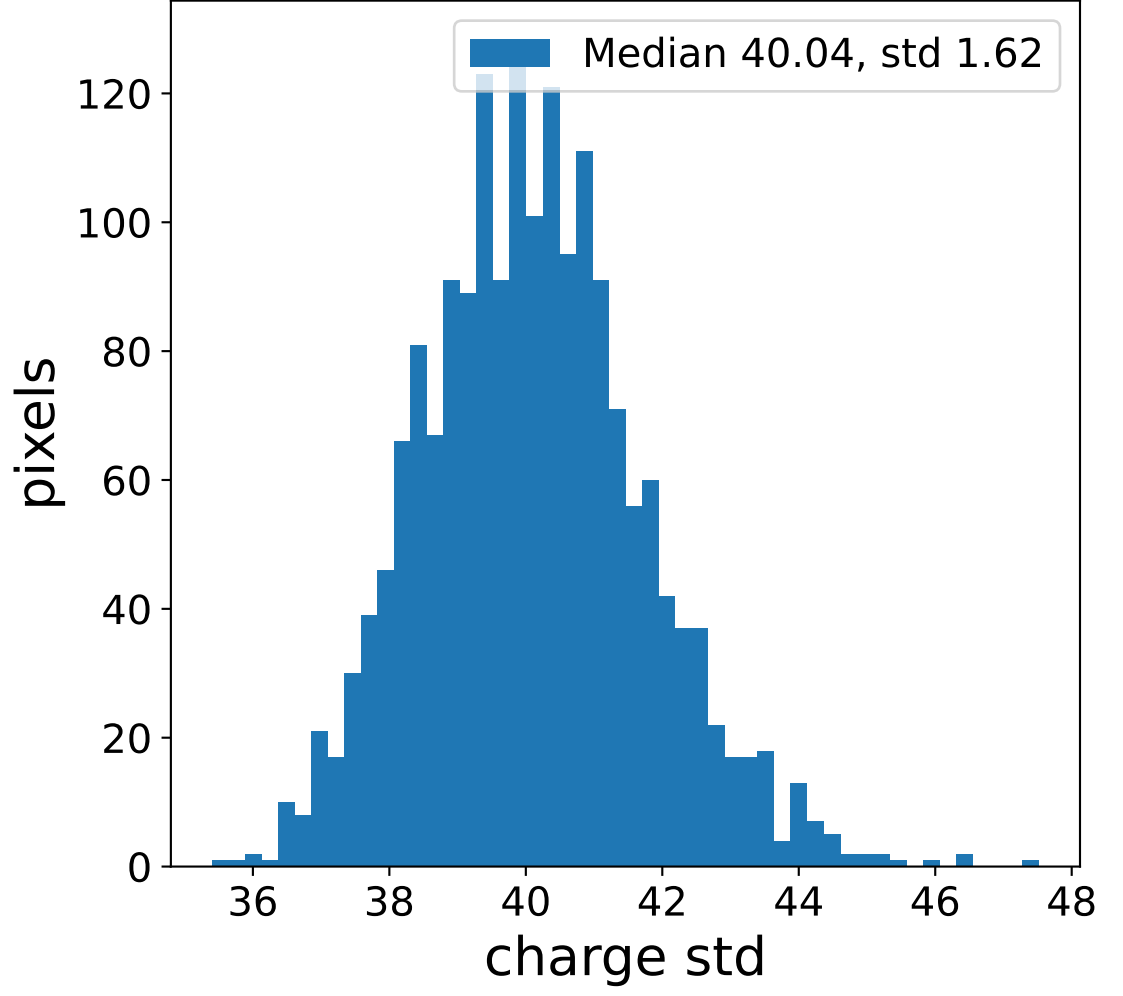

Run 7512

Run 7512

Run 7512 channel: HG

FF sample of 10000 events

pedestal sample of 10000 events

flat-fielded gain [ADC/pe]

Run 7512 channel: LG

FF sample of 10000 events

pedestal sample of 10000 events

flat-fielded gain [ADC/pe]