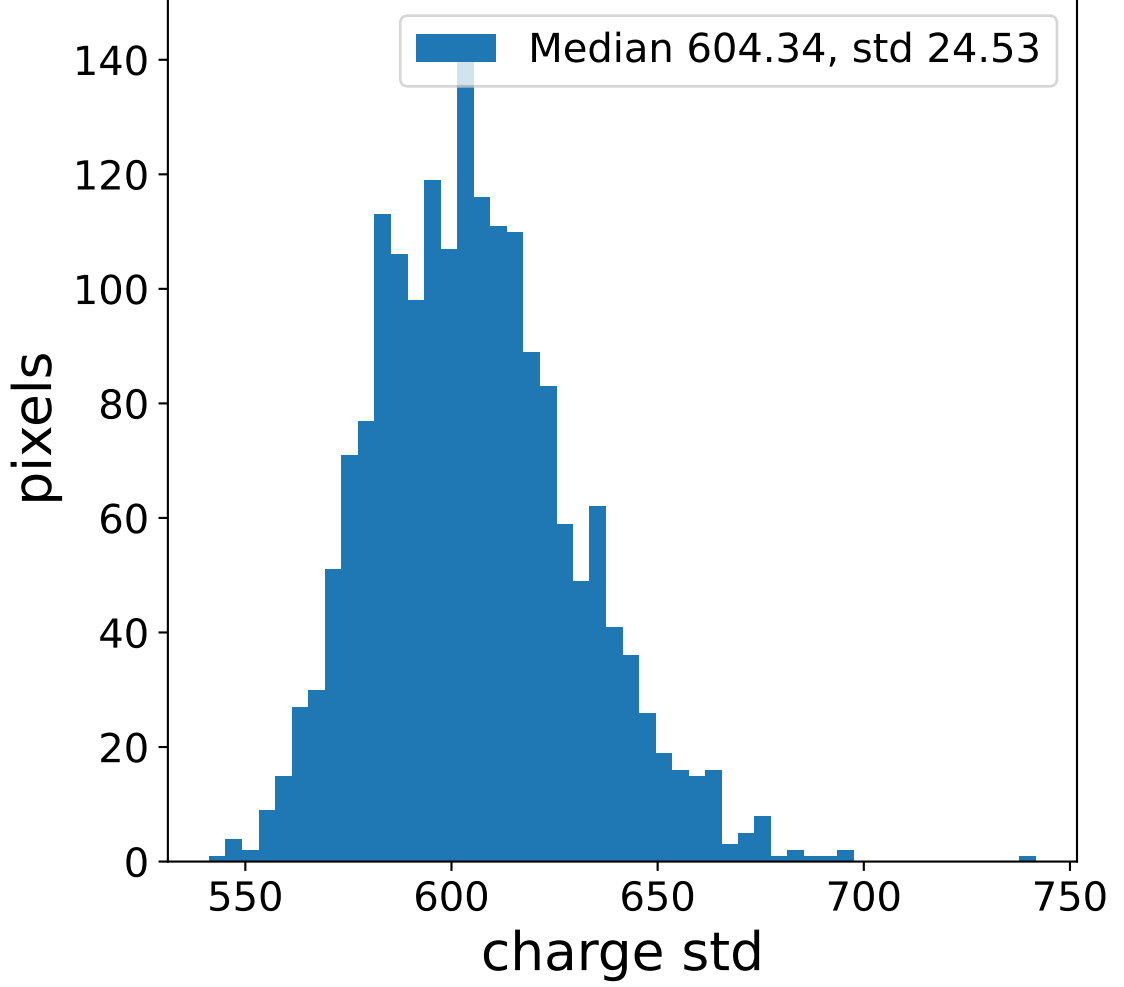

Run 7512

Run 7512

Run 7512 channel: HG

FF sample of 10000 events

pedestal sample of 10000 events

flat-fielded gain [ADC/pe]

Run 7512 channel: LG

FF sample of 10000 events

pedestal sample of 10000 events

flat-fielded gain [ADC/pe]