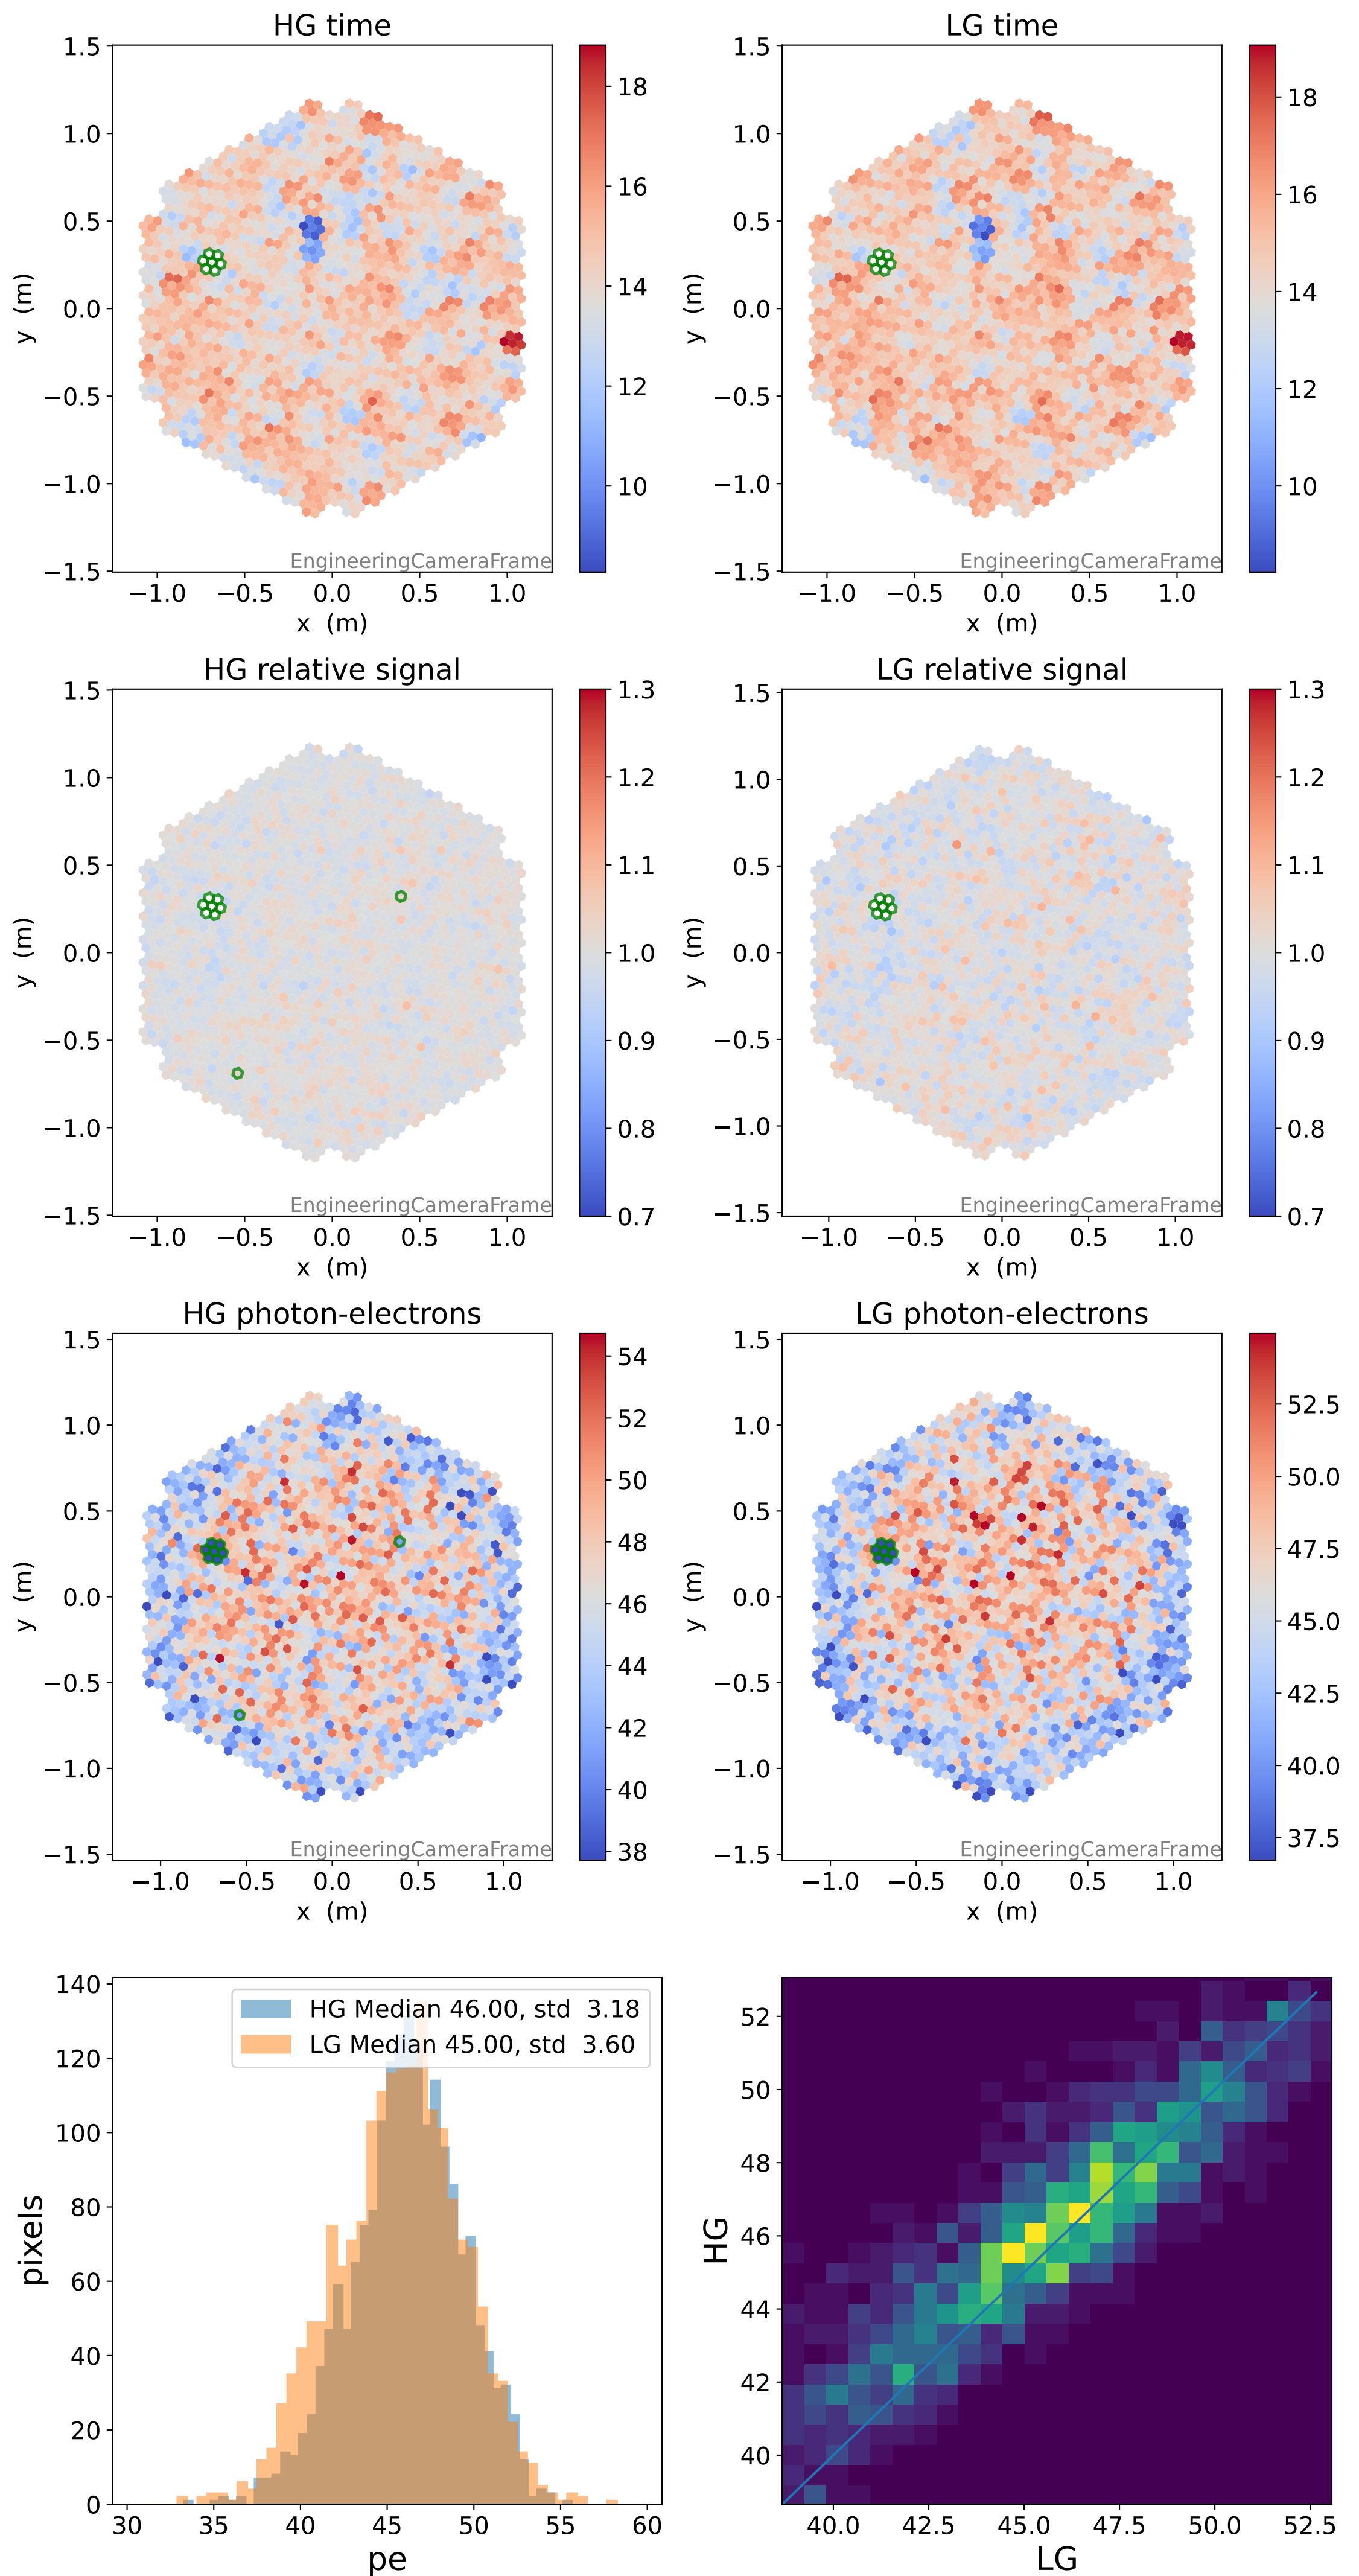

Run 7512

Run 7512

Run 7512 channel: HG

FF sample of 10000 events

pedestal sample of 10000 events

flat-fielded gain [ADC/pe]

Run 7512 channel: LG

FF sample of 10000 events

pedestal sample of 10000 events

flat-fielded gain [ADC/pe]