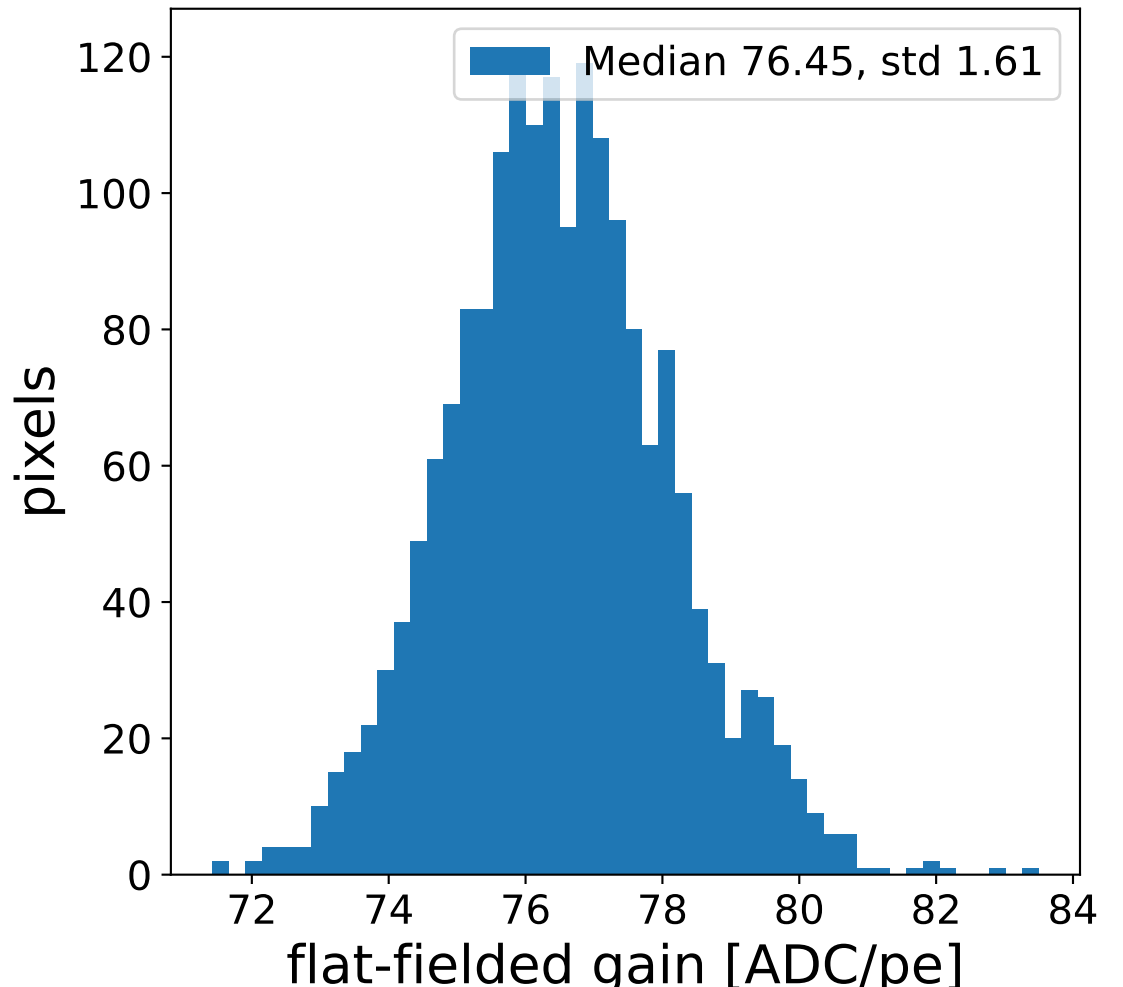

Run 7512

Run 7512

Run 7512 channel: HG

FF sample of 10000 events

pedestal sample of 10000 events

flat-fielded gain [ADC/pe]

Run 7512 channel: LG

FF sample of 10000 events

pedestal sample of 10000 events

flat-fielded gain [ADC/pe]