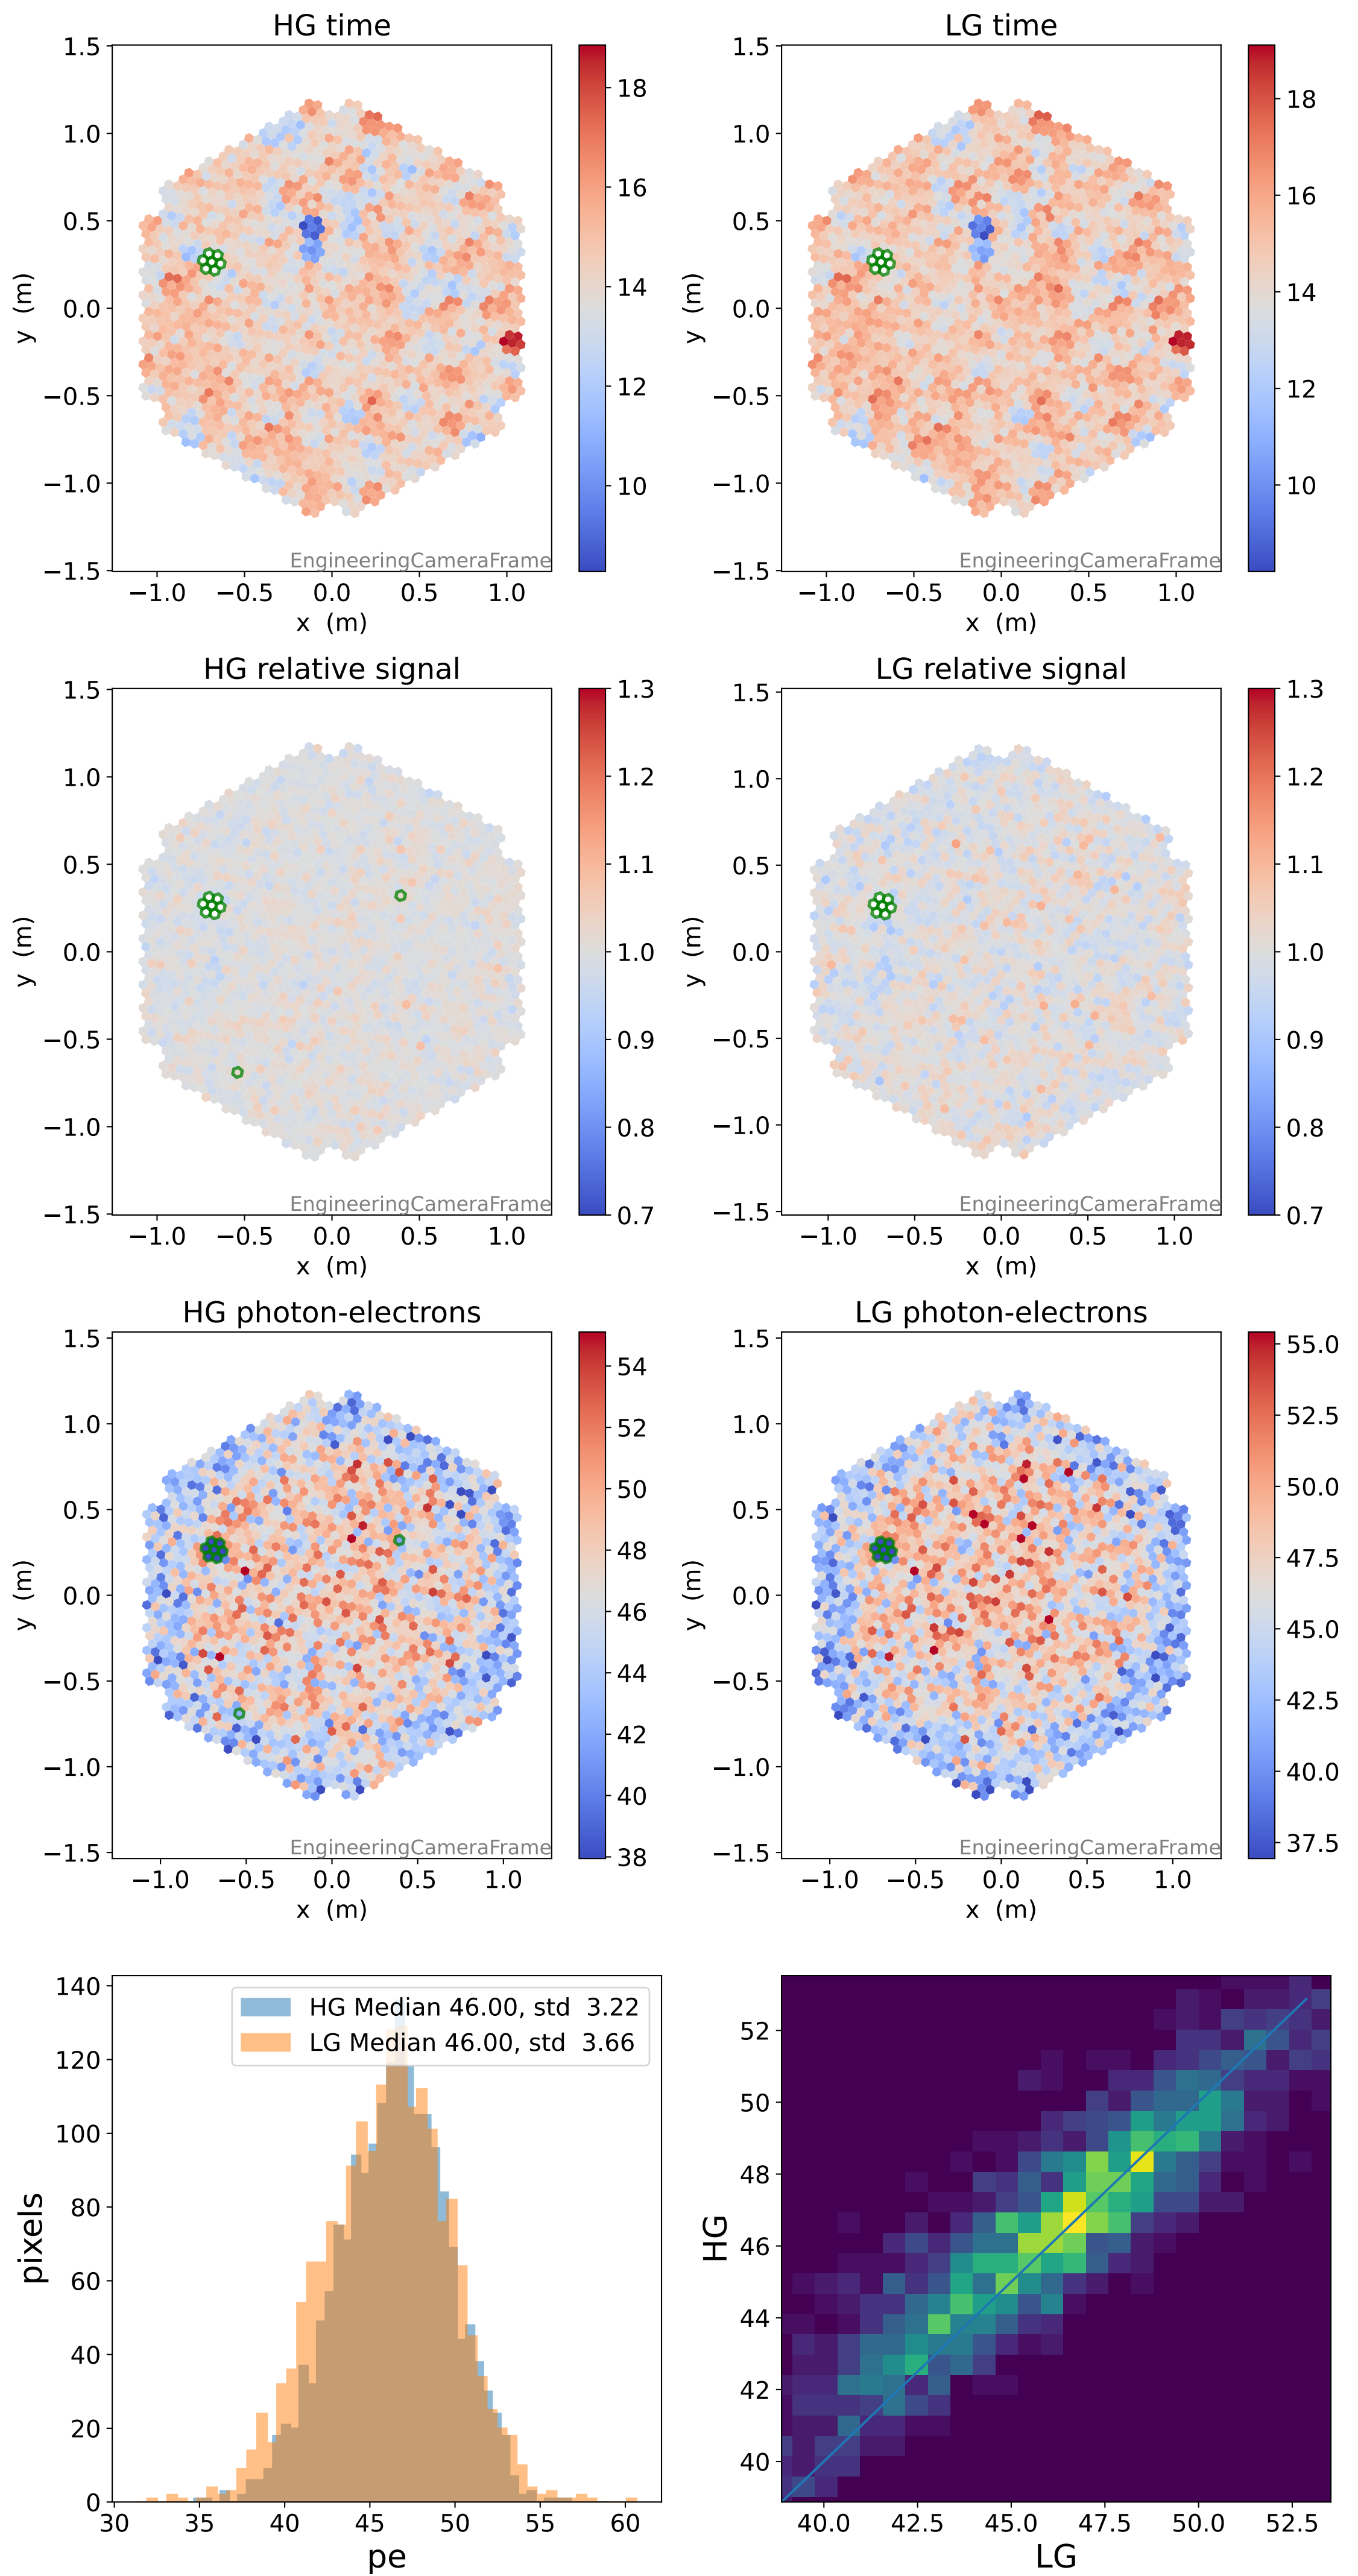

Run 7512

Run 7512

Run 7512 channel: HG

FF sample of 10000 events

pedestal sample of 10000 events

flat-fielded gain [ADC/pe]

Run 7512 channel: LG

FF sample of 10000 events

pedestal sample of 10000 events

flat-fielded gain [ADC/pe]