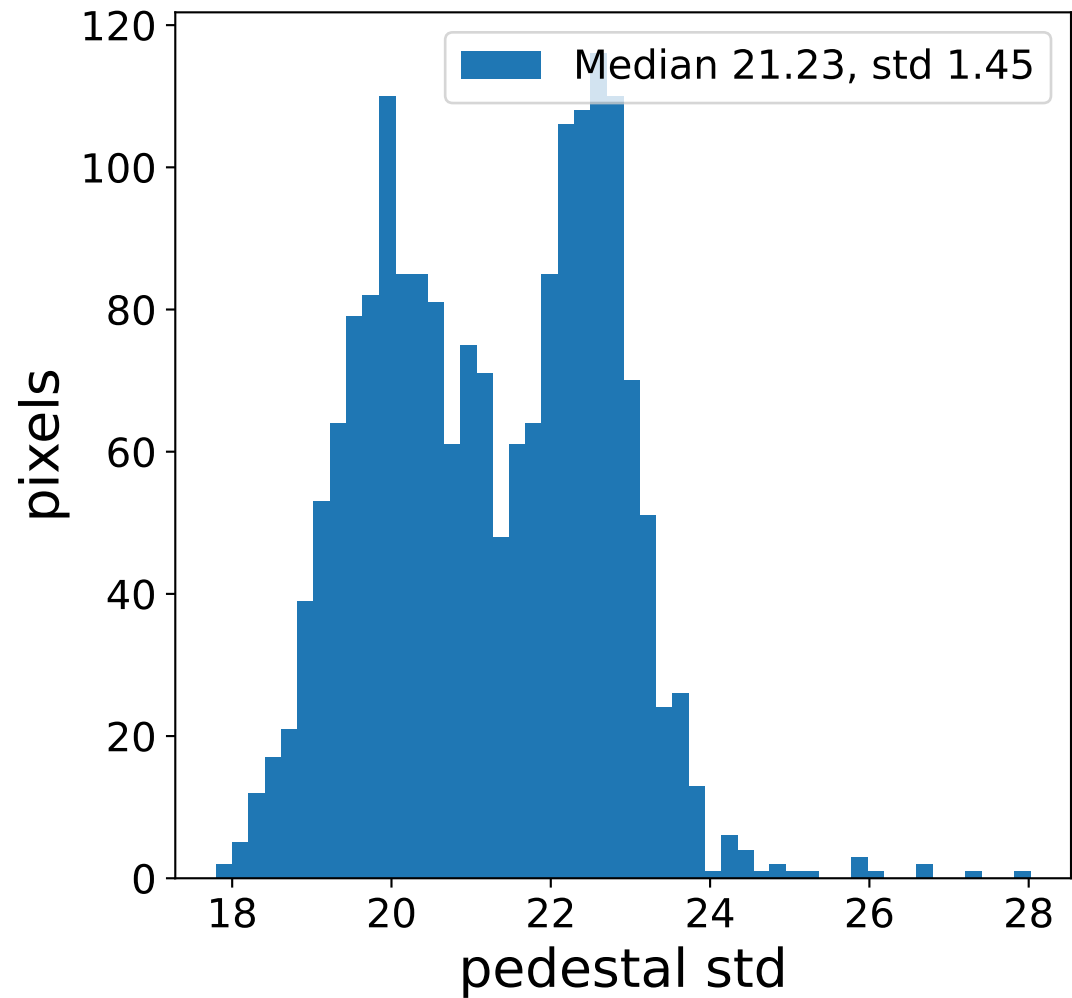

Run 7512

Run 7512

Run 7512 channel: HG

FF sample of 10000 events

pedestal sample of 10000 events

flat-fielded gain [ADC/pe]

Run 7512 channel: LG

FF sample of 10000 events

pedestal sample of 10000 events

flat-fielded gain [ADC/pe]