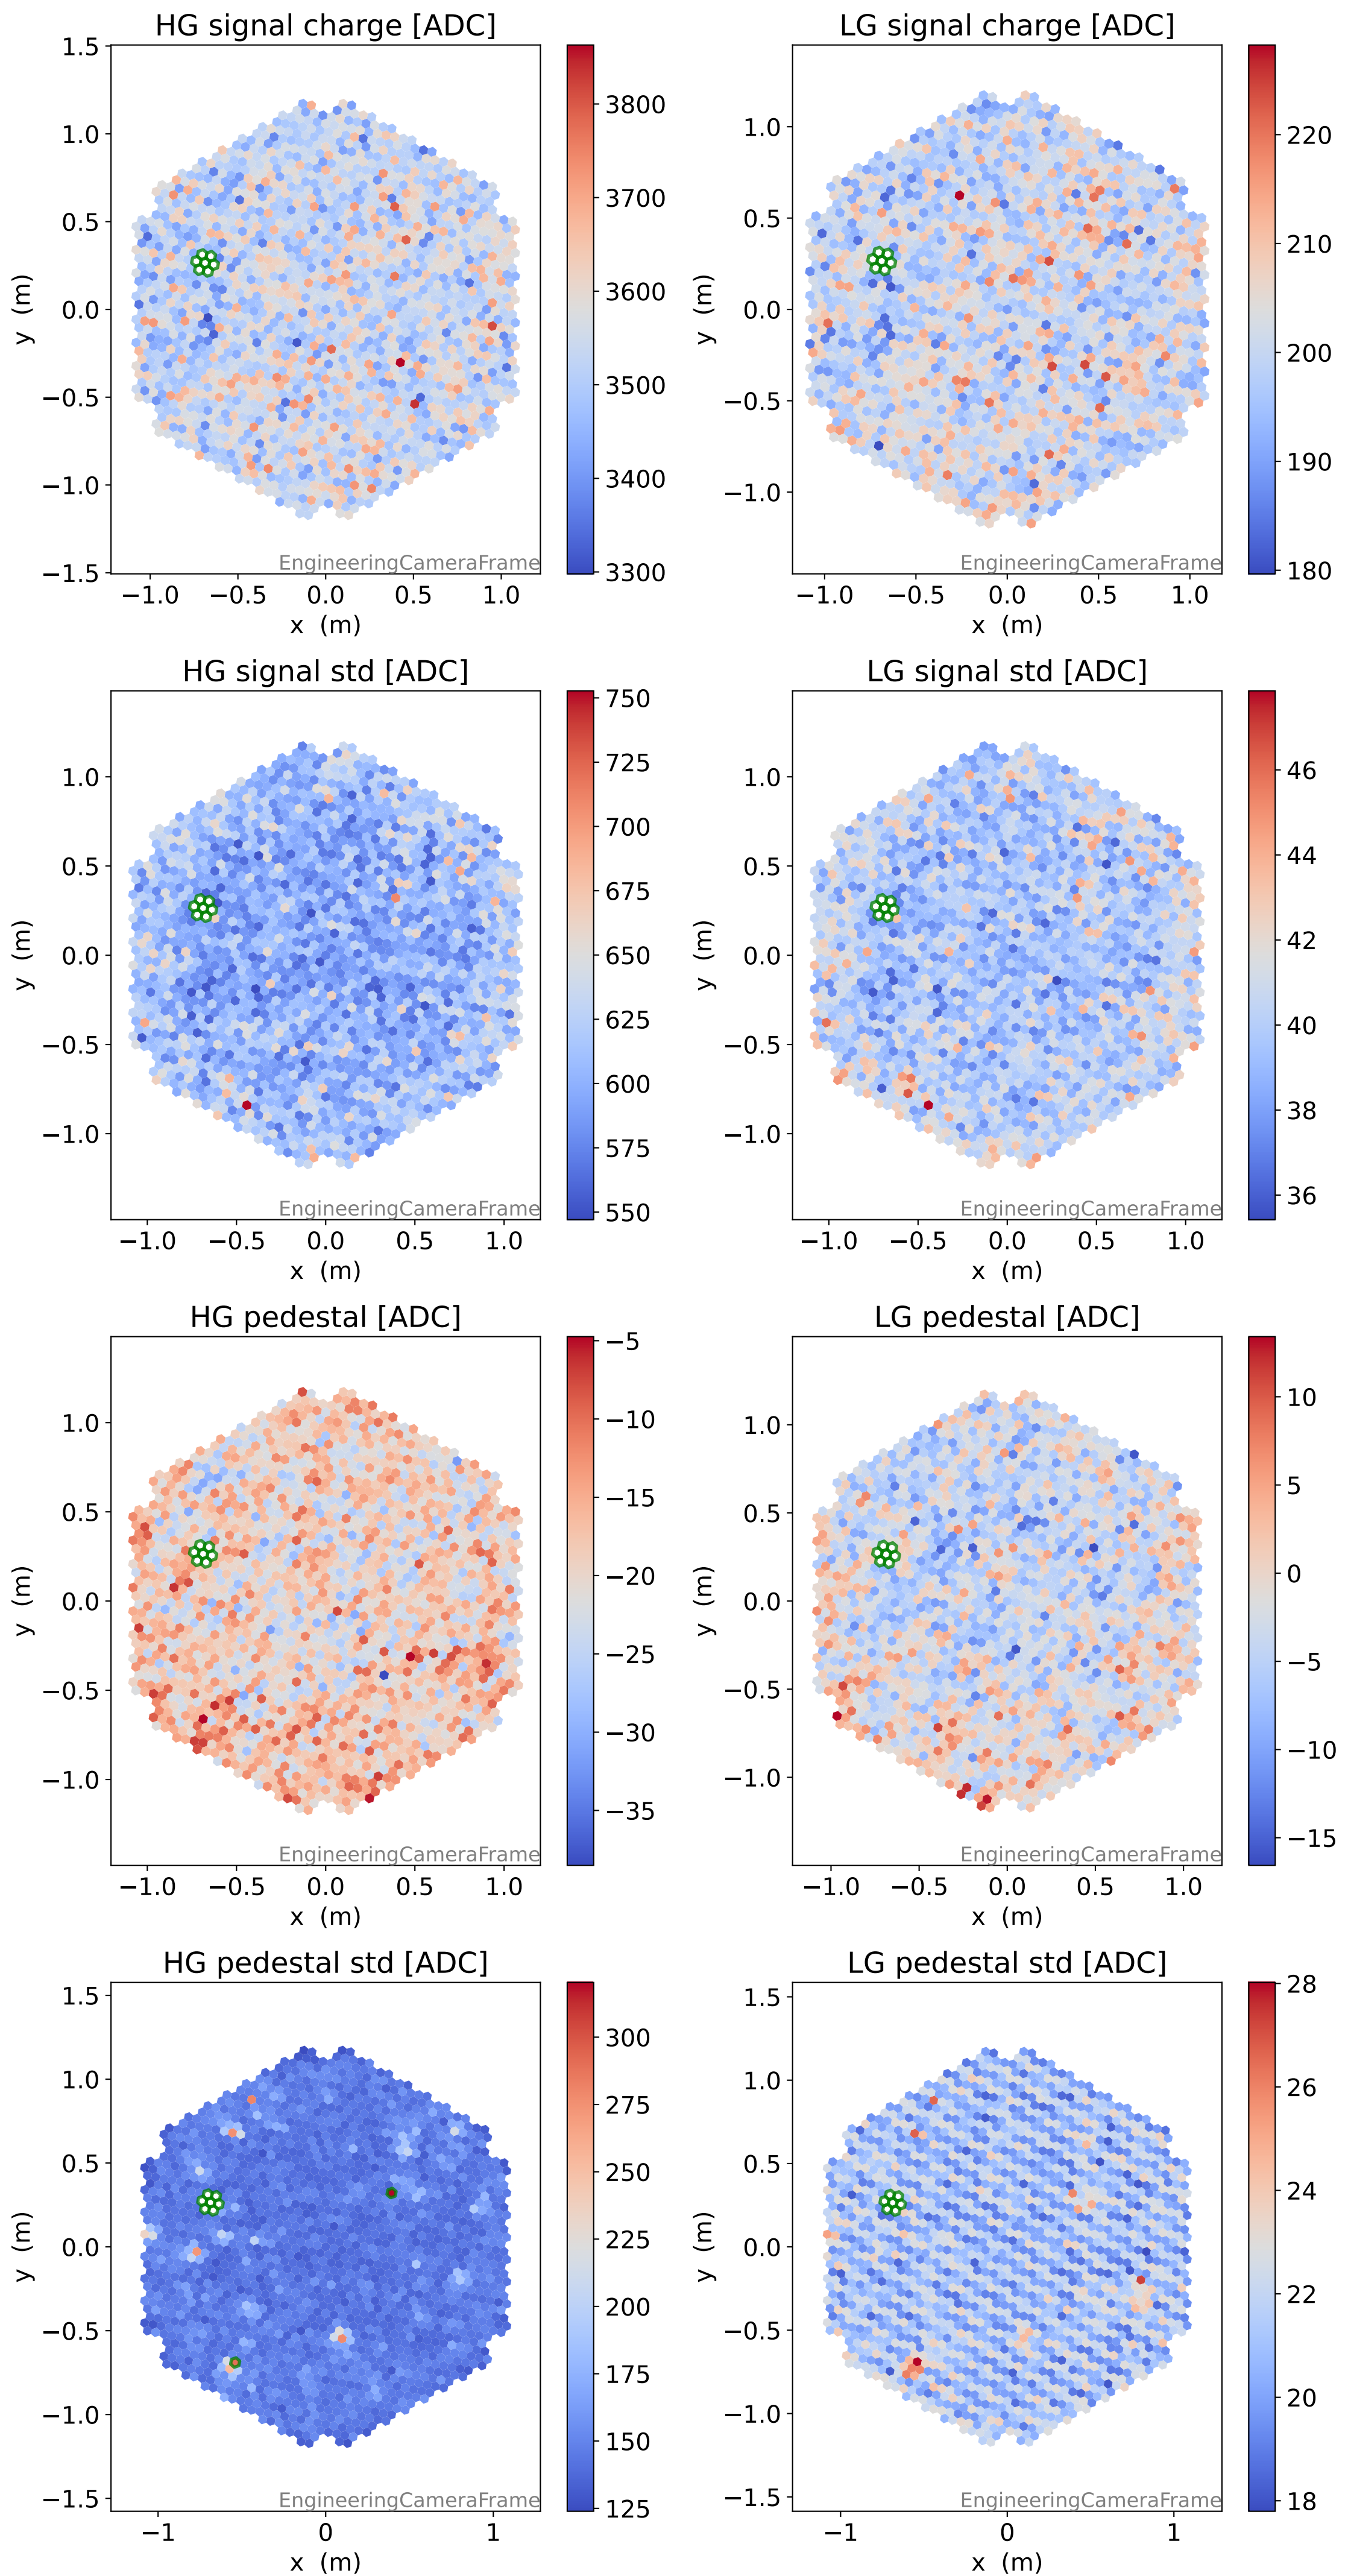

Run 7512

Run 7512

Run 7512 channel: HG

FF sample of 10000 events

pedestal sample of 10000 events

flat-fielded gain [ADC/pe]

Run 7512 channel: LG

FF sample of 10000 events

pedestal sample of 10000 events

flat-fielded gain [ADC/pe]