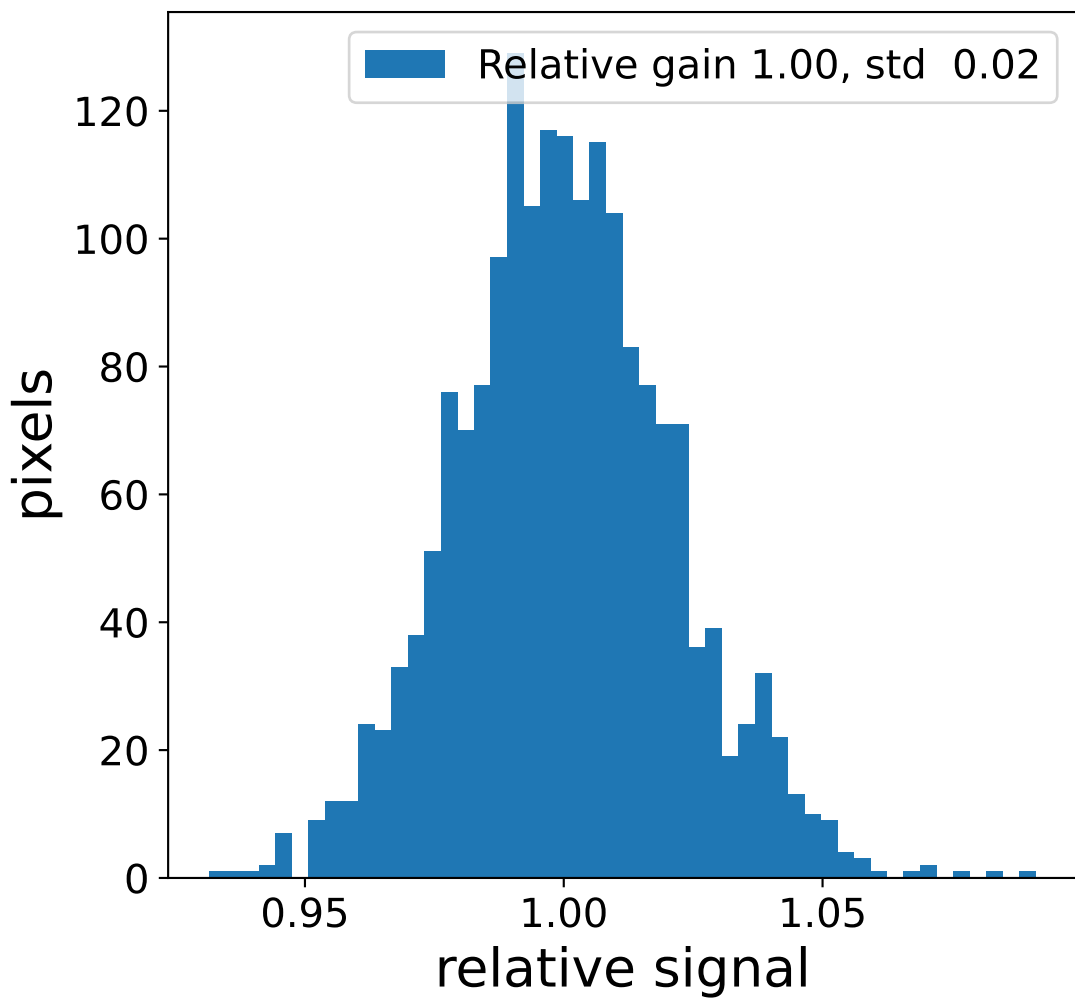

Run 7512

Run 7512

Run 7512 channel: HG

FF sample of 10000 events

pedestal sample of 10000 events

flat-fielded gain [ADC/pe]

Run 7512 channel: LG

FF sample of 10000 events

pedestal sample of 10000 events

flat-fielded gain [ADC/pe]