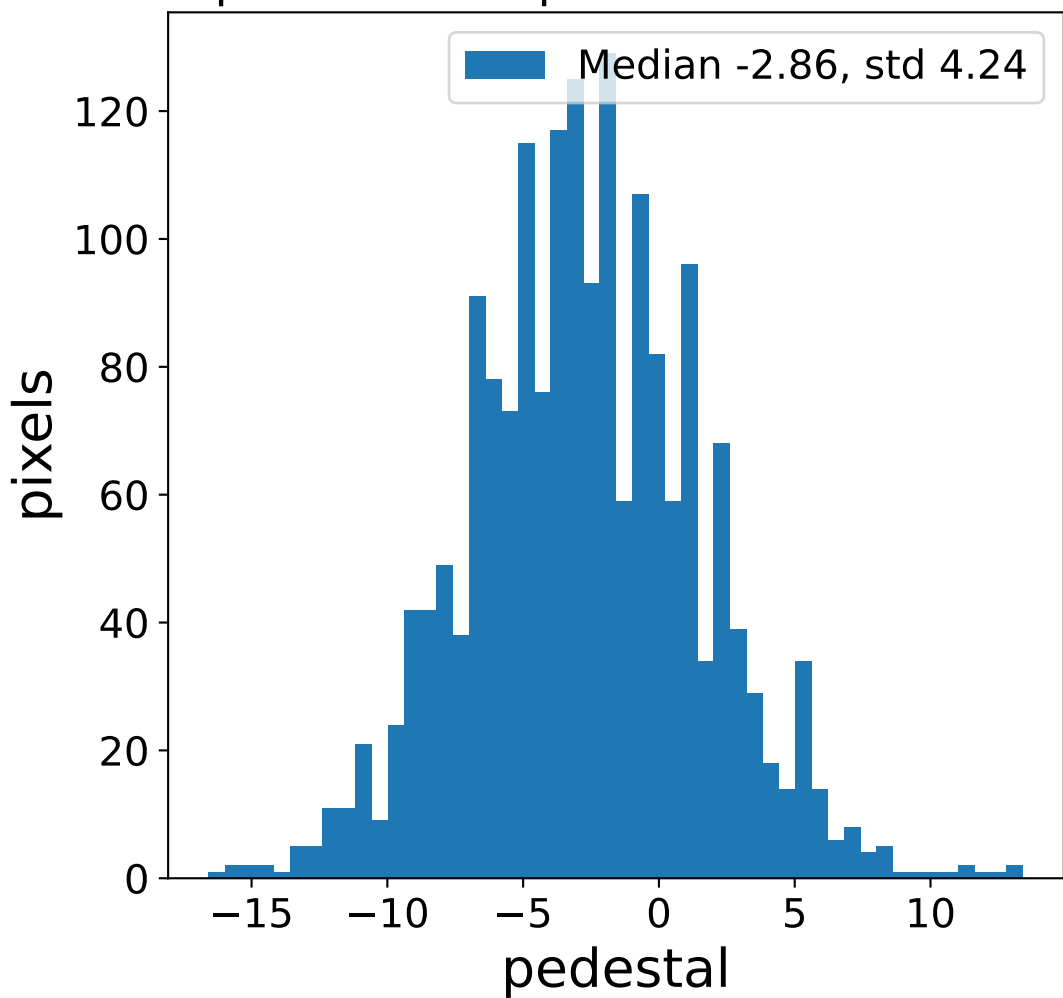

Run 7512

Run 7512

Run 7512 channel: HG

FF sample of 10000 events

pedestal sample of 10000 events

flat-fielded gain [ADC/pe]

Run 7512 channel: LG

FF sample of 10000 events

pedestal sample of 10000 events

flat-fielded gain [ADC/pe]