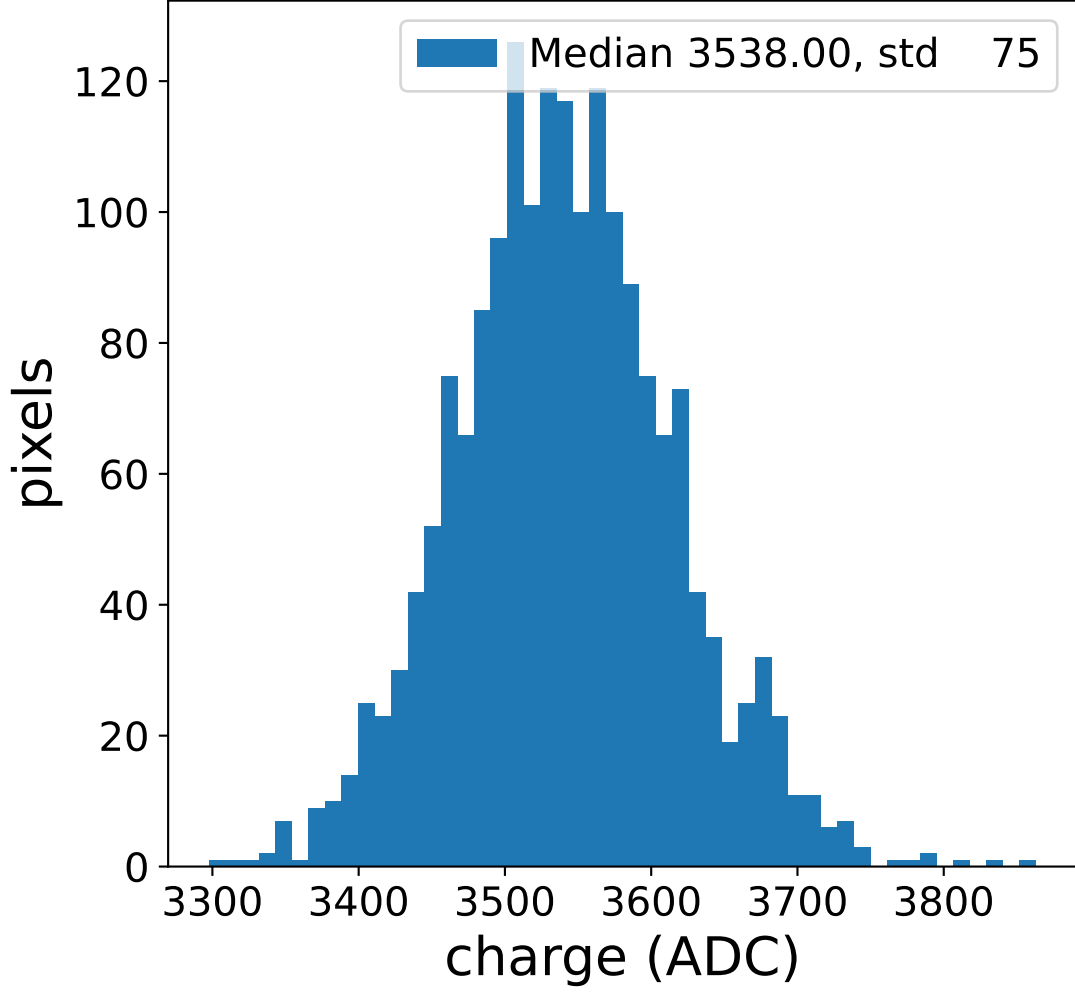

Run 7512

Run 7512

Run 7512 channel: HG

FF sample of 10000 events

pedestal sample of 10000 events

flat-fielded gain [ADC/pe]

Run 7512 channel: LG

FF sample of 10000 events

pedestal sample of 10000 events

flat-fielded gain [ADC/pe]