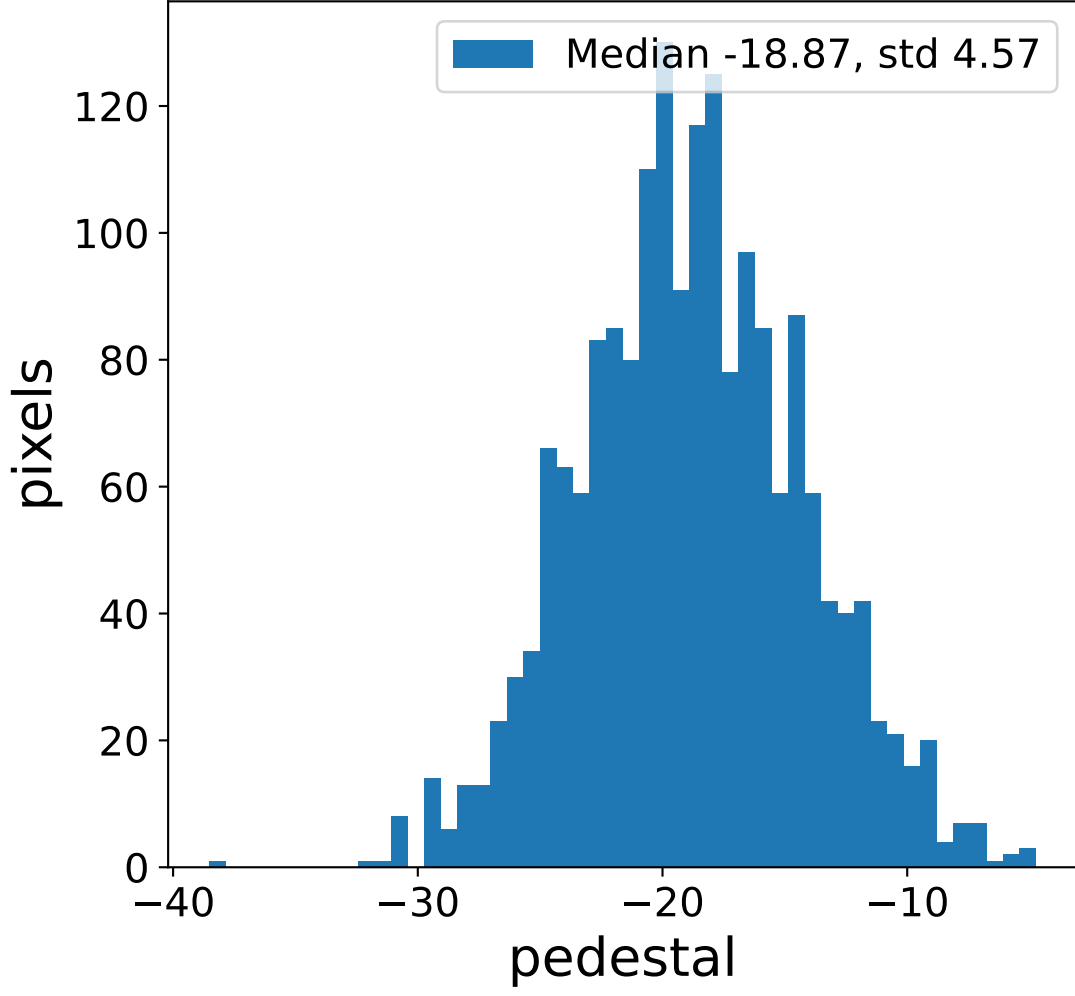

Run 7512

Run 7512

Run 7512 channel: HG

FF sample of 10000 events

pedestal sample of 10000 events

flat-fielded gain [ADC/pe]

Run 7512 channel: LG

FF sample of 10000 events

pedestal sample of 10000 events

flat-fielded gain [ADC/pe]