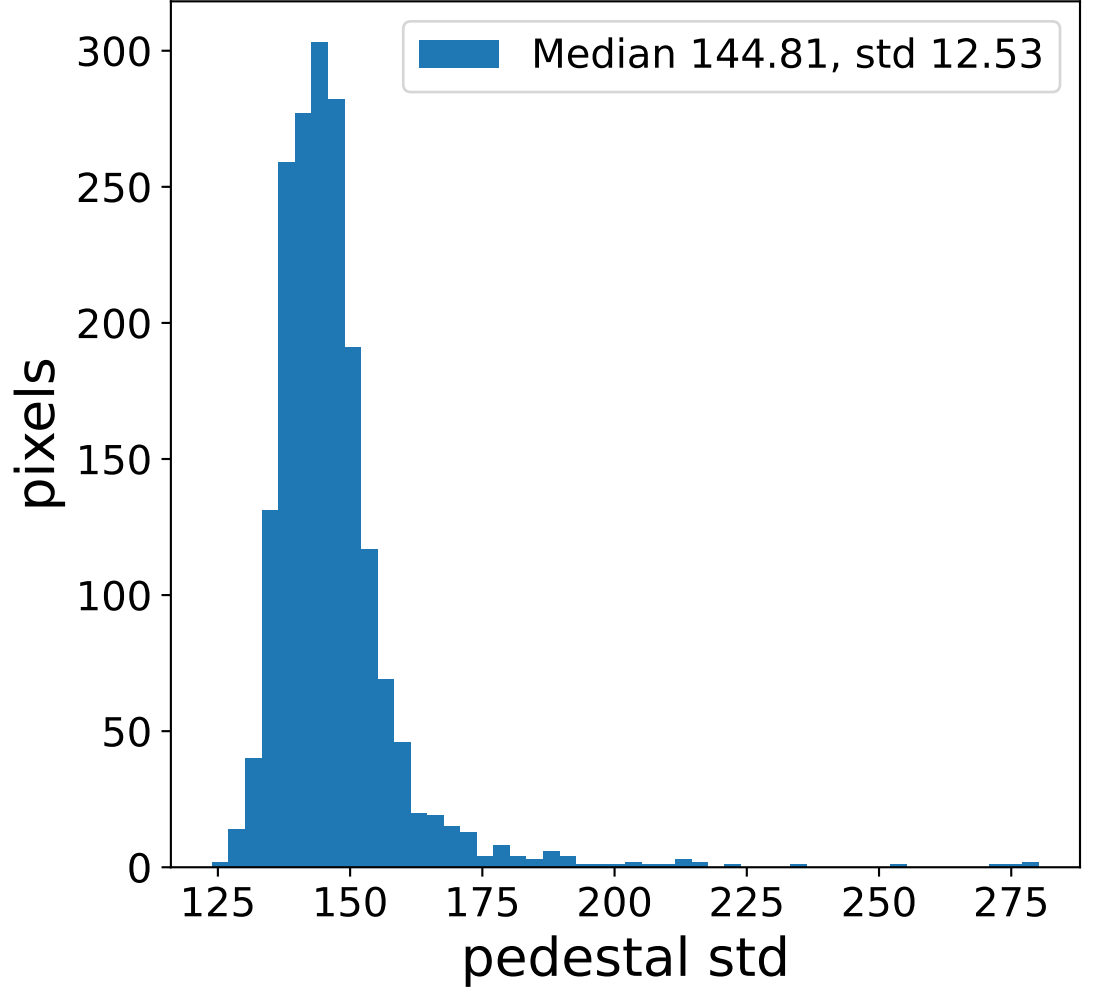

Run 7512

Run 7512

Run 7512 channel: HG

FF sample of 10000 events

pedestal sample of 10000 events

flat-fielded gain [ADC/pe]

Run 7512 channel: LG

FF sample of 10000 events

pedestal sample of 10000 events

flat-fielded gain [ADC/pe]