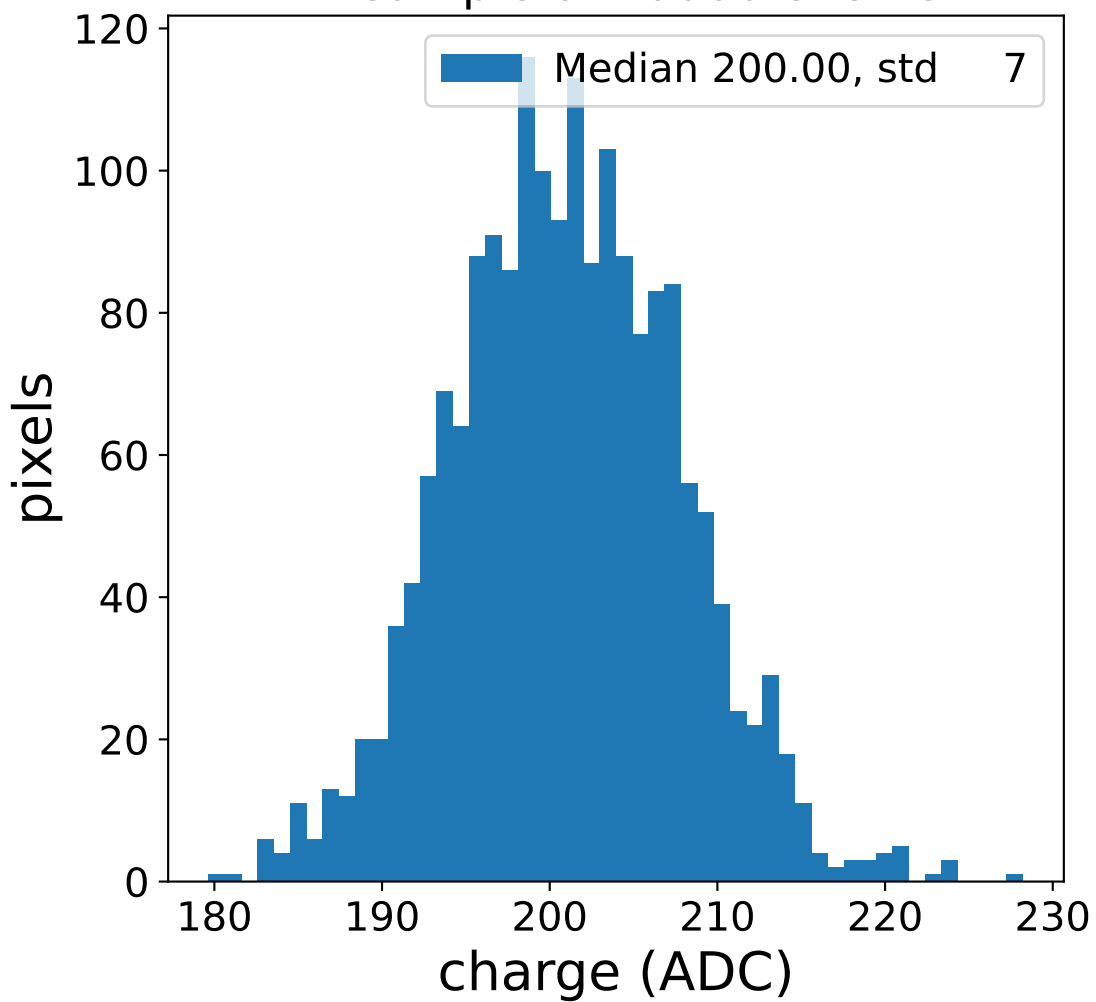

Run 7512

Run 7512

Run 7512 channel: HG

FF sample of 10000 events

pedestal sample of 10000 events

flat-fielded gain [ADC/pe]

Run 7512 channel: LG

FF sample of 10000 events

pedestal sample of 10000 events

flat-fielded gain [ADC/pe]