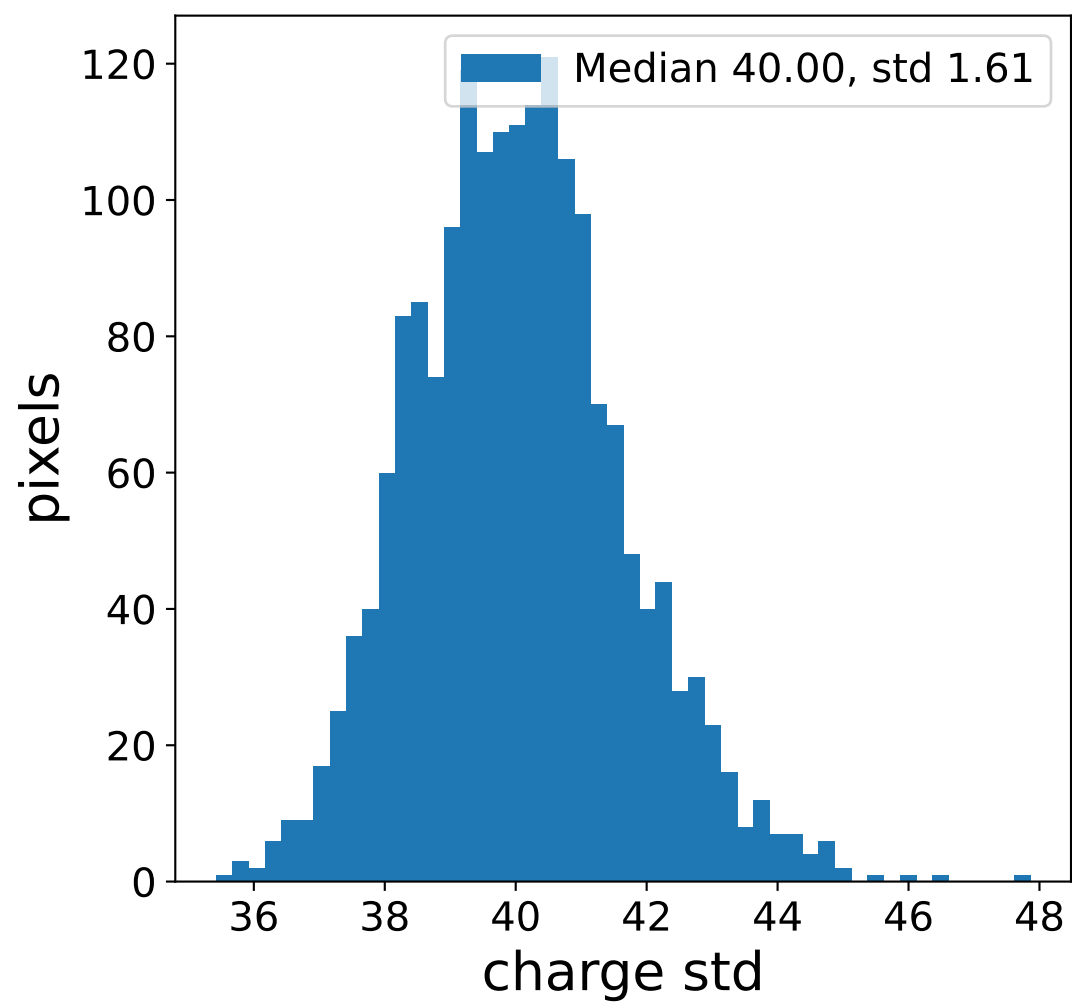

Run 7512

Run 7512

Run 7512 channel: HG

FF sample of 10000 events

pedestal sample of 10000 events

flat-fielded gain [ADC/pe]

Run 7512 channel: LG

FF sample of 10000 events

pedestal sample of 10000 events

flat-fielded gain [ADC/pe]