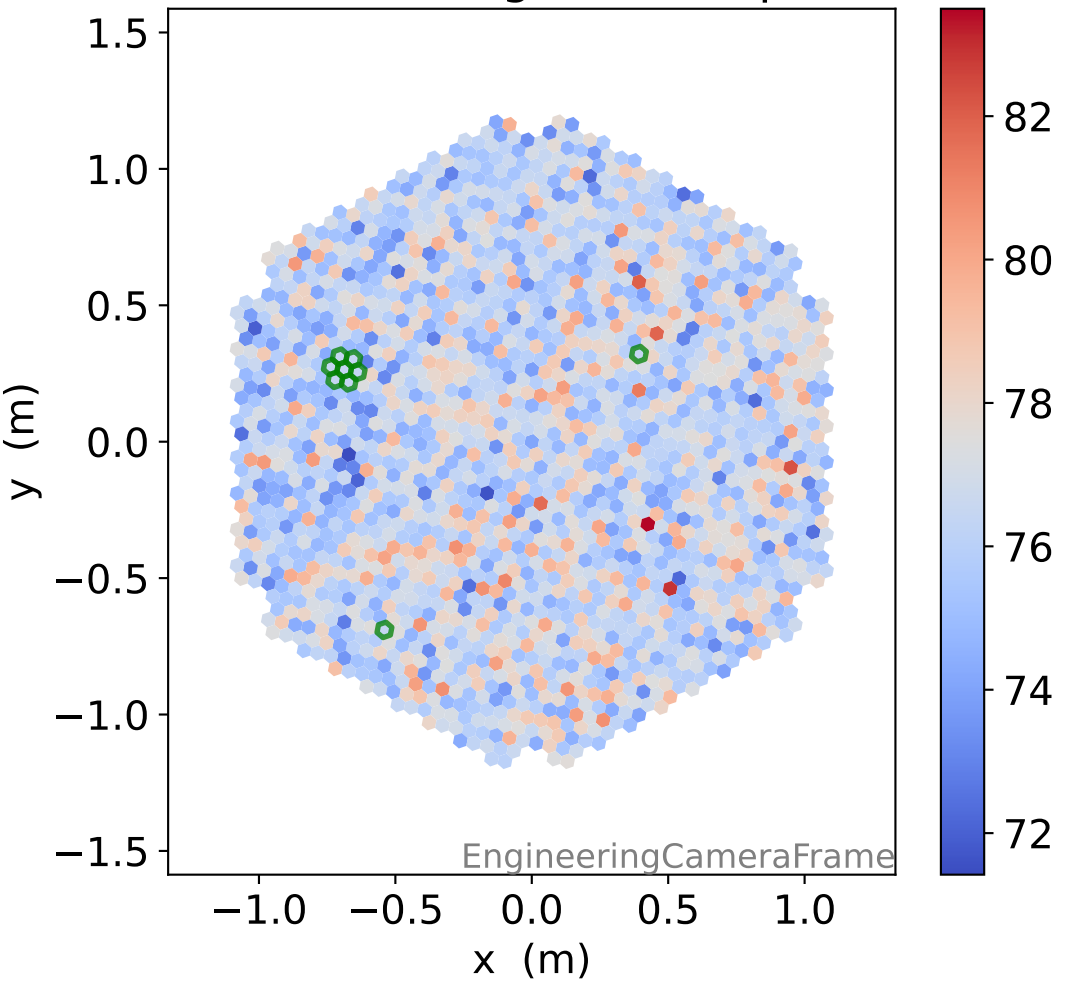

Run 7512

Run 7512

Run 7512 channel: HG

FF sample of 10000 events

pedestal sample of 10000 events

flat-fielded gain [ADC/pe]

Run 7512 channel: LG

FF sample of 10000 events

pedestal sample of 10000 events

flat-fielded gain [ADC/pe]