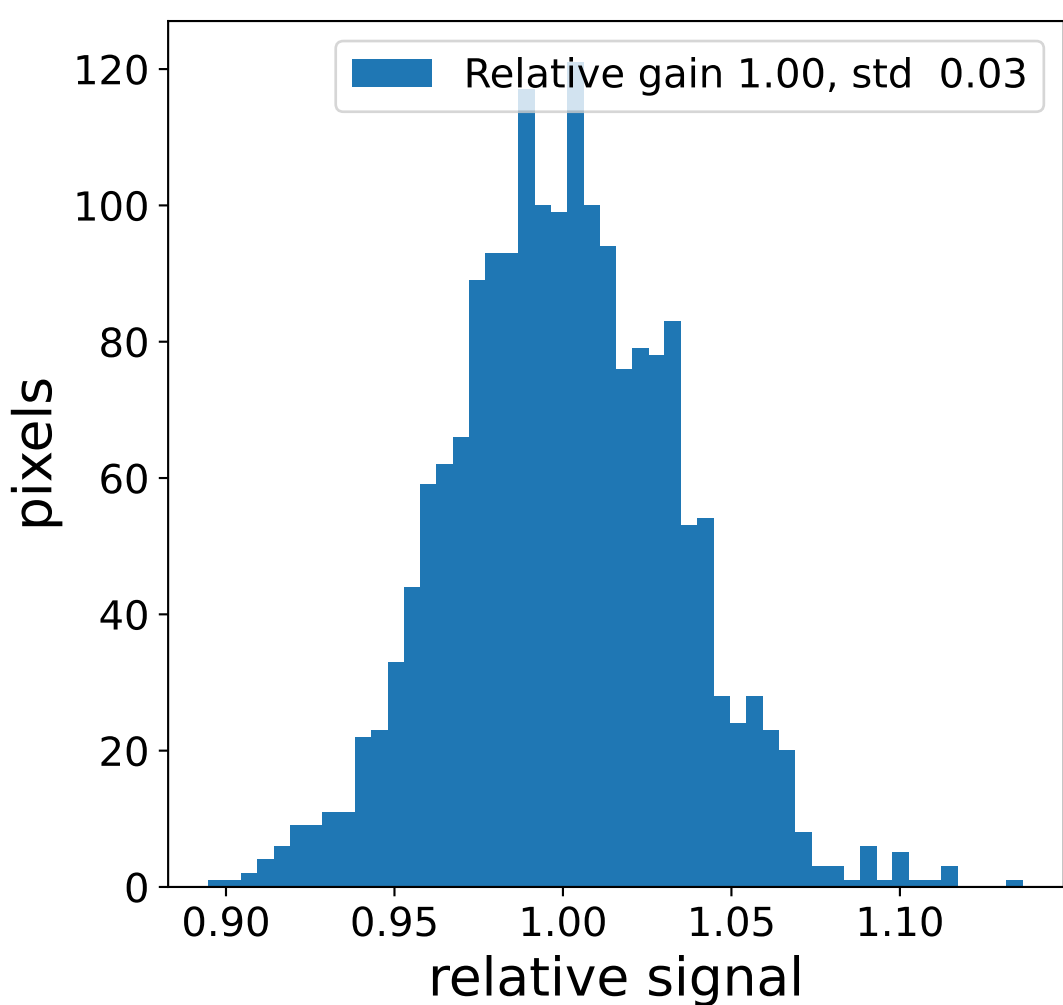

Run 7512

Run 7512

Run 7512 channel: HG

FF sample of 10000 events

pedestal sample of 10000 events

flat-fielded gain [ADC/pe]

Run 7512 channel: LG

FF sample of 10000 events

pedestal sample of 10000 events

flat-fielded gain [ADC/pe]