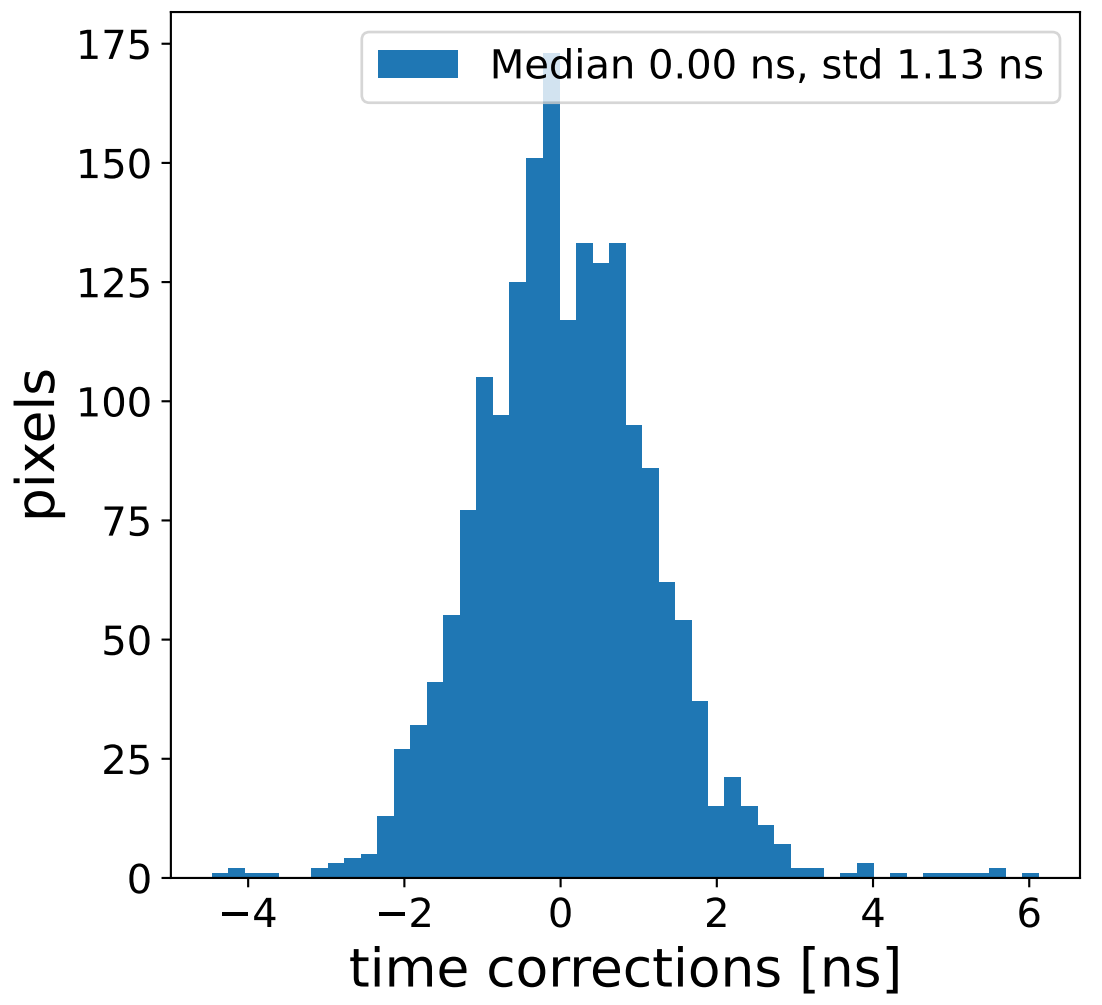

Run 7512

Run 7512

Run 7512 channel: HG

FF sample of 10000 events

pedestal sample of 10000 events

flat-fielded gain [ADC/pe]

Run 7512 channel: LG

FF sample of 10000 events

pedestal sample of 10000 events

flat-fielded gain [ADC/pe]