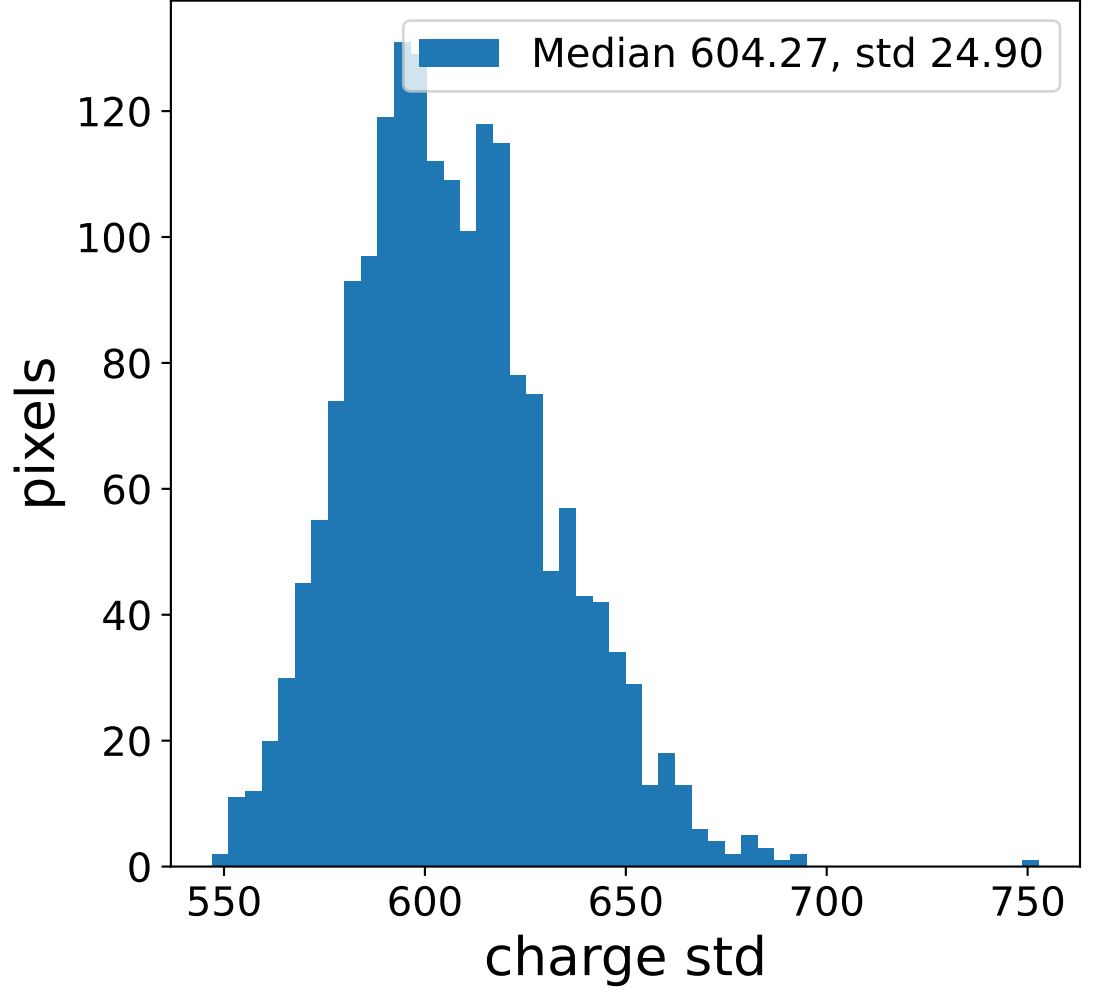

Run 7512

Run 7512

Run 7512 channel: HG

FF sample of 10000 events

pedestal sample of 10000 events

flat-fielded gain [ADC/pe]

Run 7512 channel: LG

FF sample of 10000 events

pedestal sample of 10000 events

flat-fielded gain [ADC/pe]