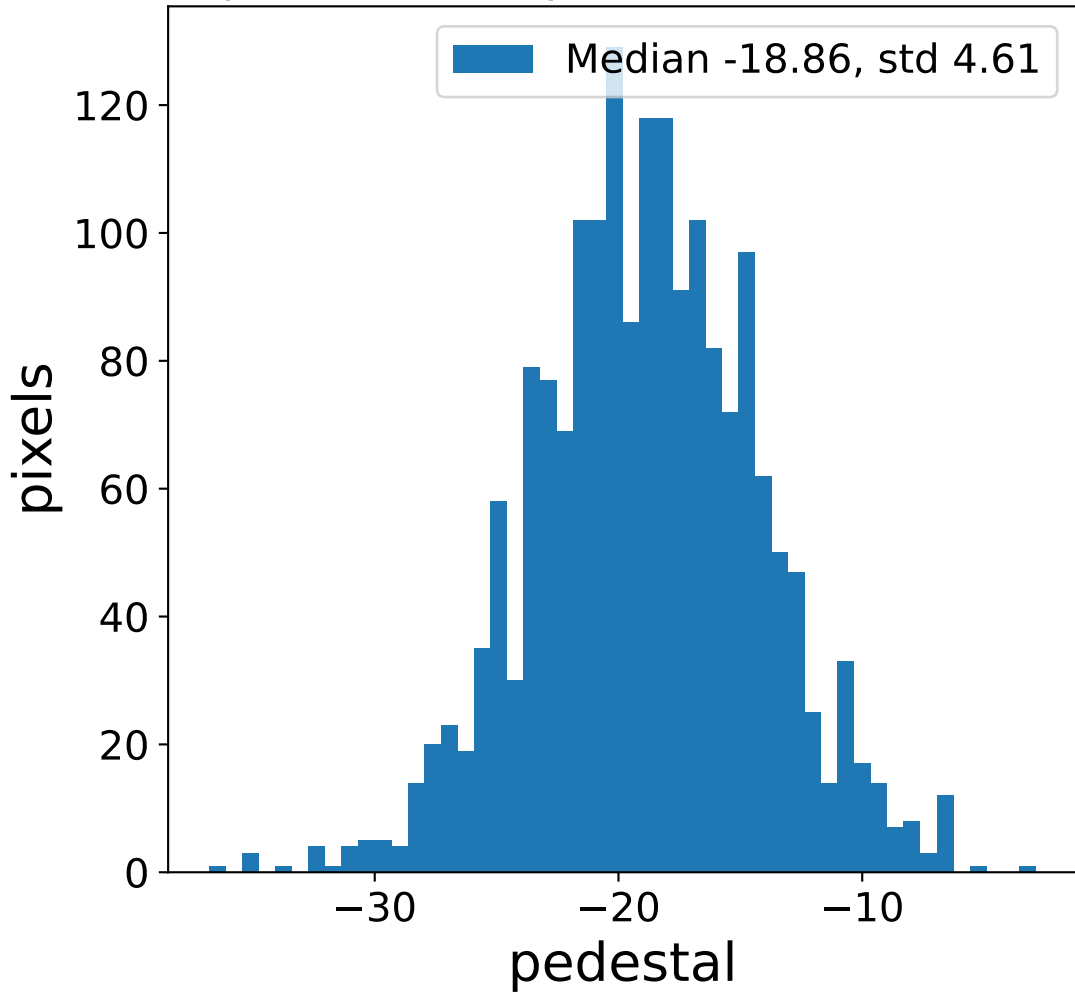

Run 7511

Run 7511

Run 7511 channel: HG

FF sample of 10000 events

pedestal sample of 10000 events

flat-fielded gain [ADC/pe]

Run 7511 channel: LG

FF sample of 10000 events

pedestal sample of 10000 events

flat-fielded gain [ADC/pe]