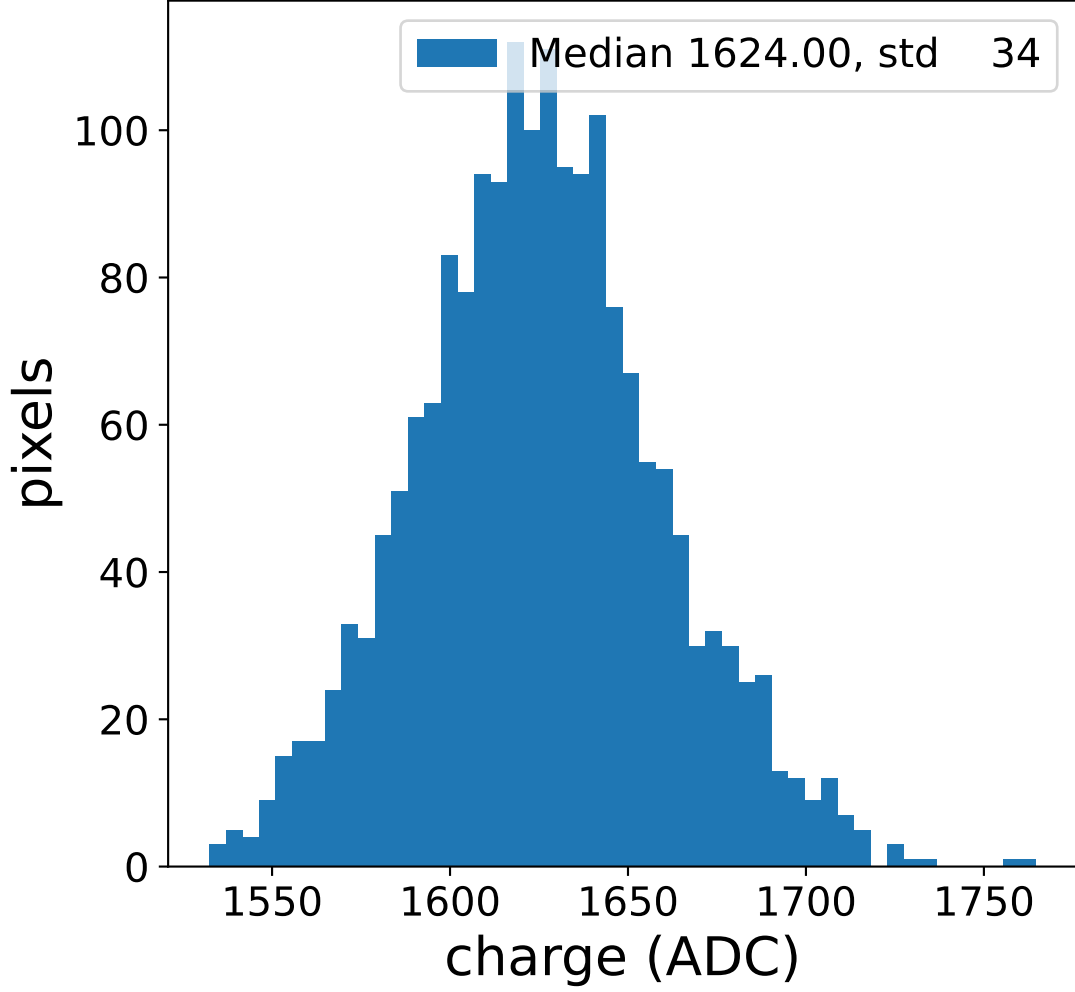

Run 7511

Run 7511

Run 7511 channel: HG

FF sample of 10000 events

pedestal sample of 10000 events

flat-fielded gain [ADC/pe]

Run 7511 channel: LG

FF sample of 10000 events

pedestal sample of 10000 events

flat-fielded gain [ADC/pe]