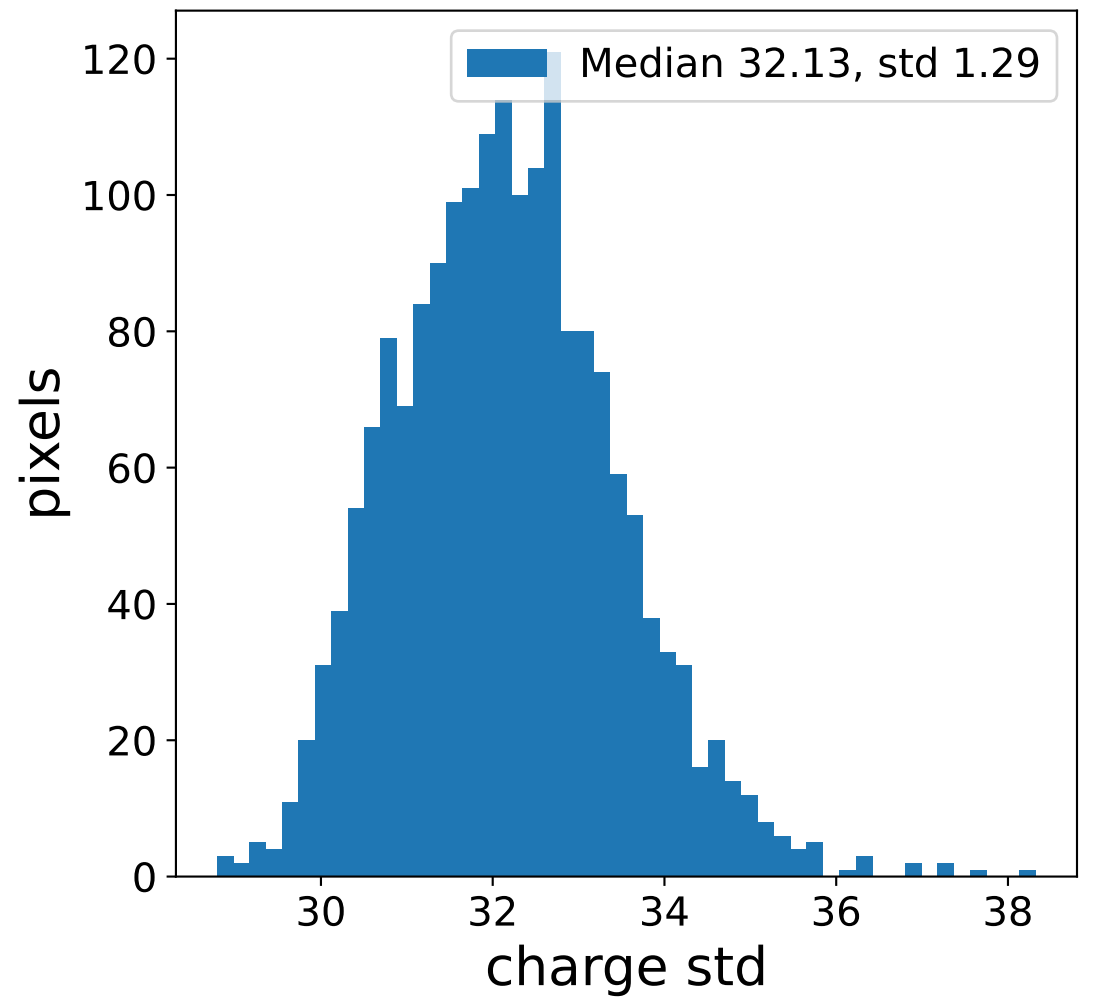

Run 7511

Run 7511

Run 7511 channel: HG

FF sample of 10000 events

pedestal sample of 10000 events

flat-fielded gain [ADC/pe]

Run 7511 channel: LG

FF sample of 10000 events

pedestal sample of 10000 events

flat-fielded gain [ADC/pe]