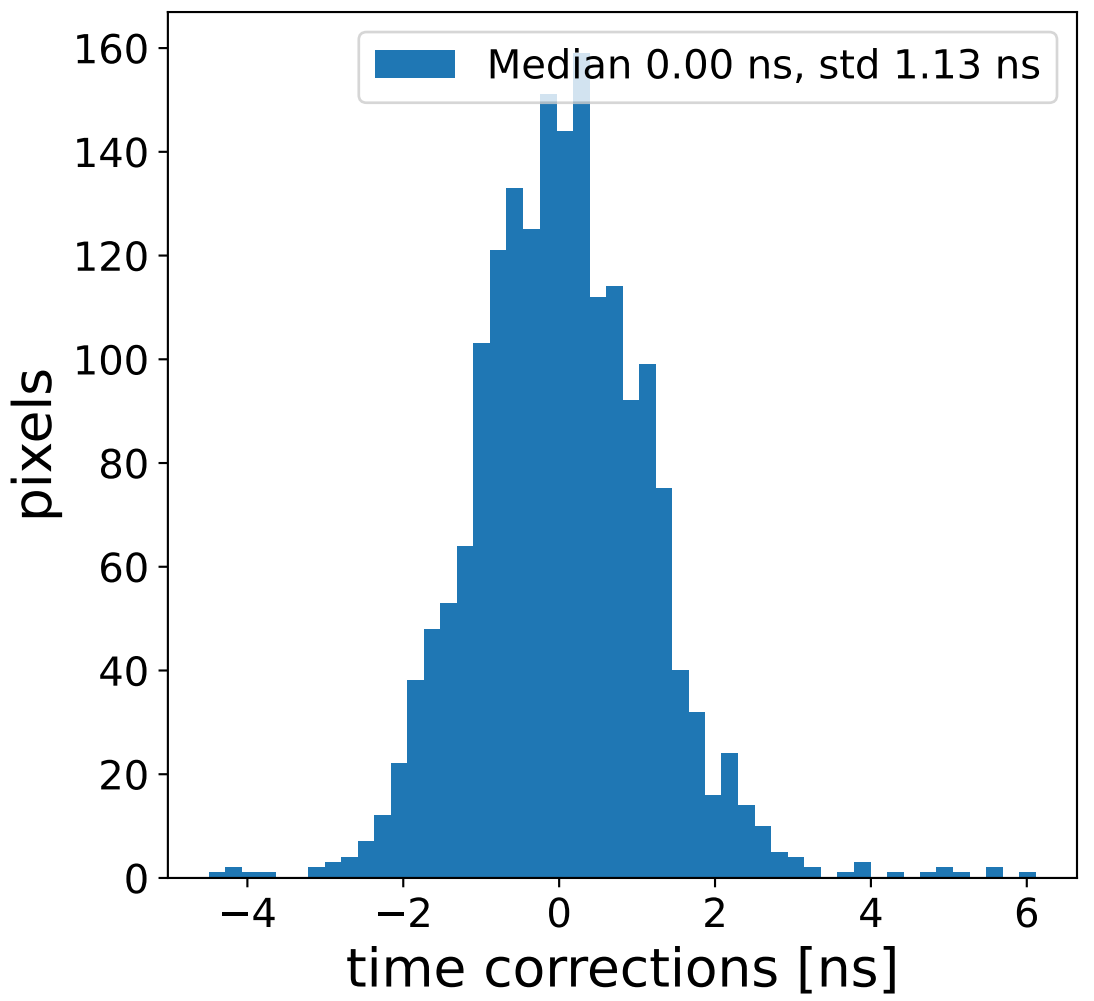

Run 7511

Run 7511

Run 7511 channel: HG

FF sample of 10000 events

pedestal sample of 10000 events

flat-fielded gain [ADC/pe]

Run 7511 channel: LG

FF sample of 10000 events

pedestal sample of 10000 events

flat-fielded gain [ADC/pe]