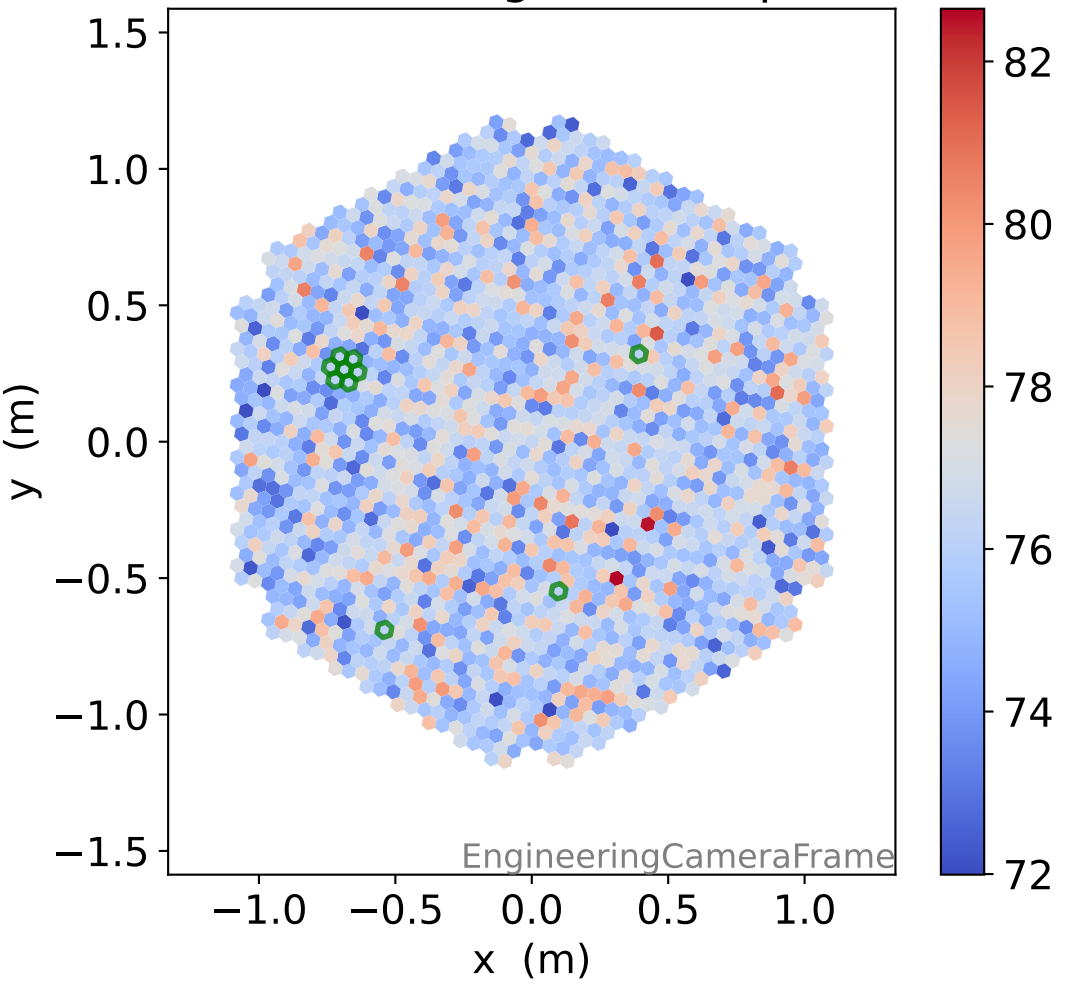

Run 7511

Run 7511

Run 7511 channel: HG

FF sample of 10000 events

pedestal sample of 10000 events

flat-fielded gain [ADC/pe]

Run 7511 channel: LG

FF sample of 10000 events

pedestal sample of 10000 events

flat-fielded gain [ADC/pe]