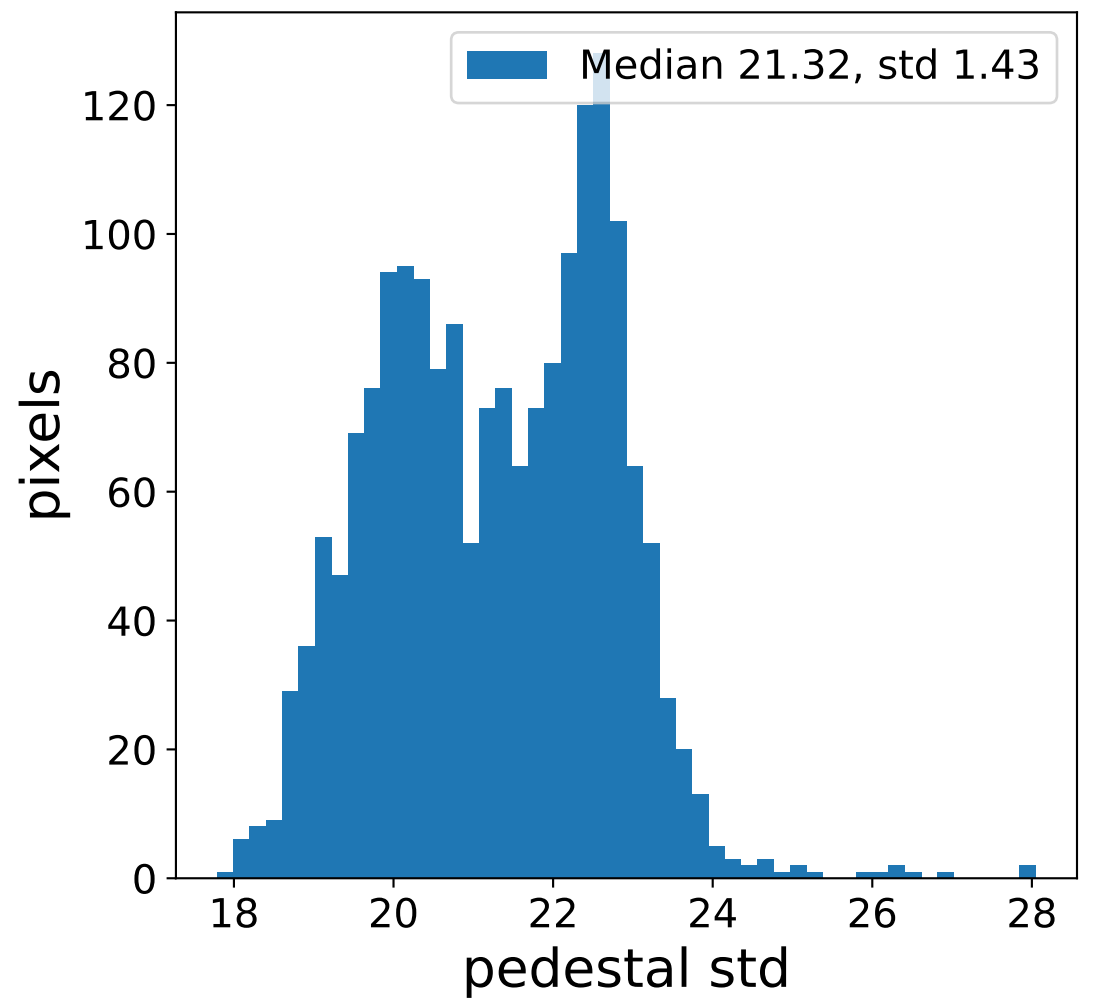

Run 7511

Run 7511

Run 7511 channel: HG

FF sample of 10000 events

pedestal sample of 10000 events

flat-fielded gain [ADC/pe]

Run 7511 channel: LG

FF sample of 10000 events

pedestal sample of 10000 events

flat-fielded gain [ADC/pe]