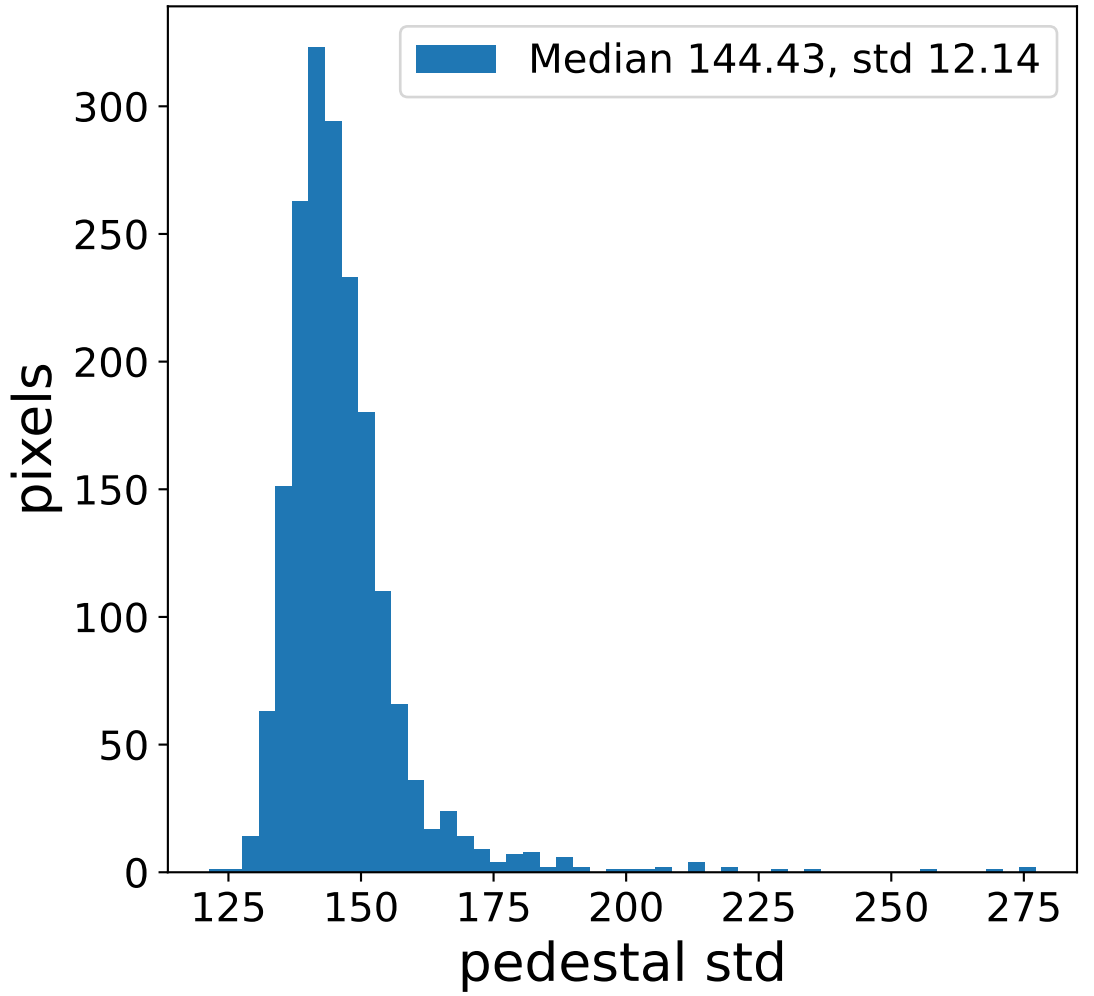

Run 7511

Run 7511

Run 7511 channel: HG

FF sample of 10000 events

pedestal sample of 10000 events

flat-fielded gain [ADC/pe]

Run 7511 channel: LG

FF sample of 10000 events

pedestal sample of 10000 events

flat-fielded gain [ADC/pe]