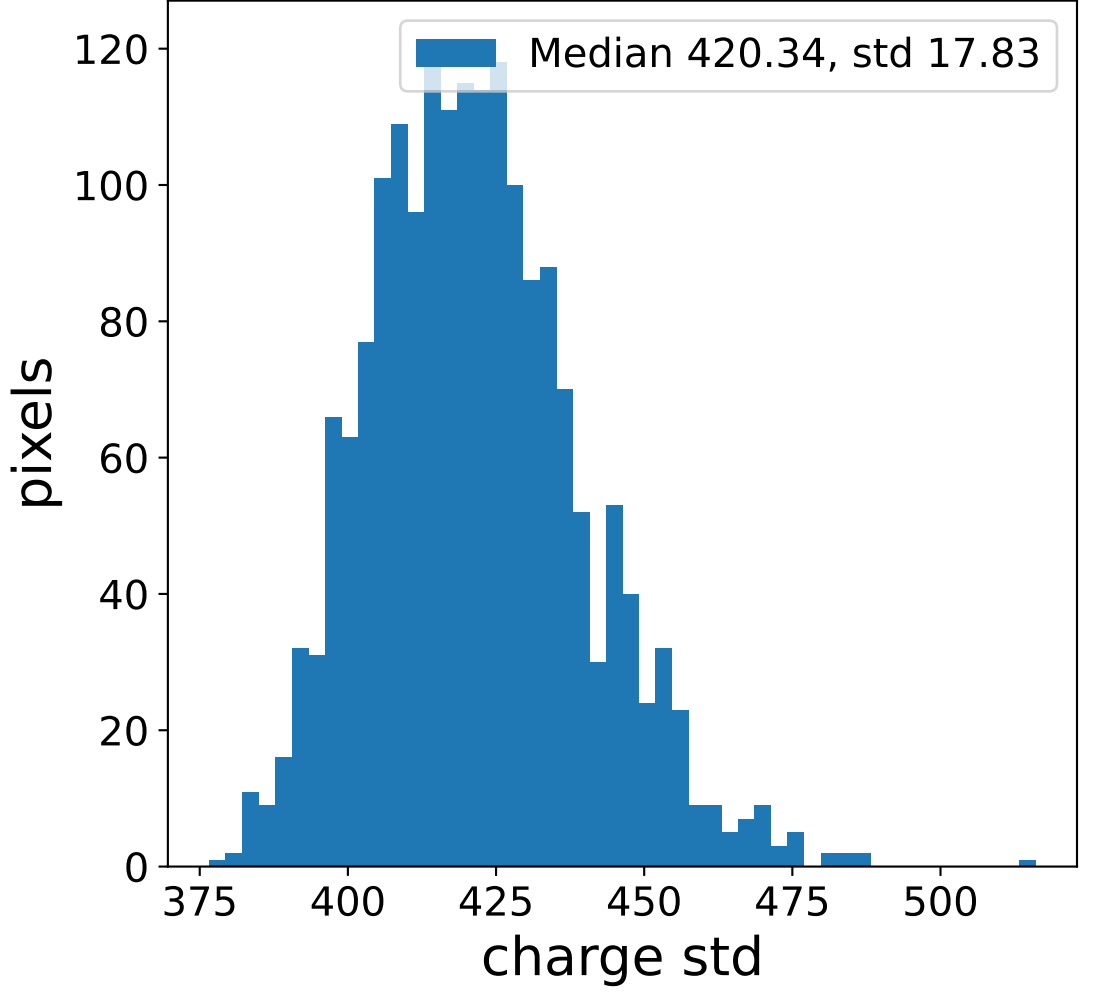

Run 7511

Run 7511

Run 7511 channel: HG

FF sample of 10000 events

pedestal sample of 10000 events

flat-fielded gain [ADC/pe]

Run 7511 channel: LG

FF sample of 10000 events

pedestal sample of 10000 events

flat-fielded gain [ADC/pe]