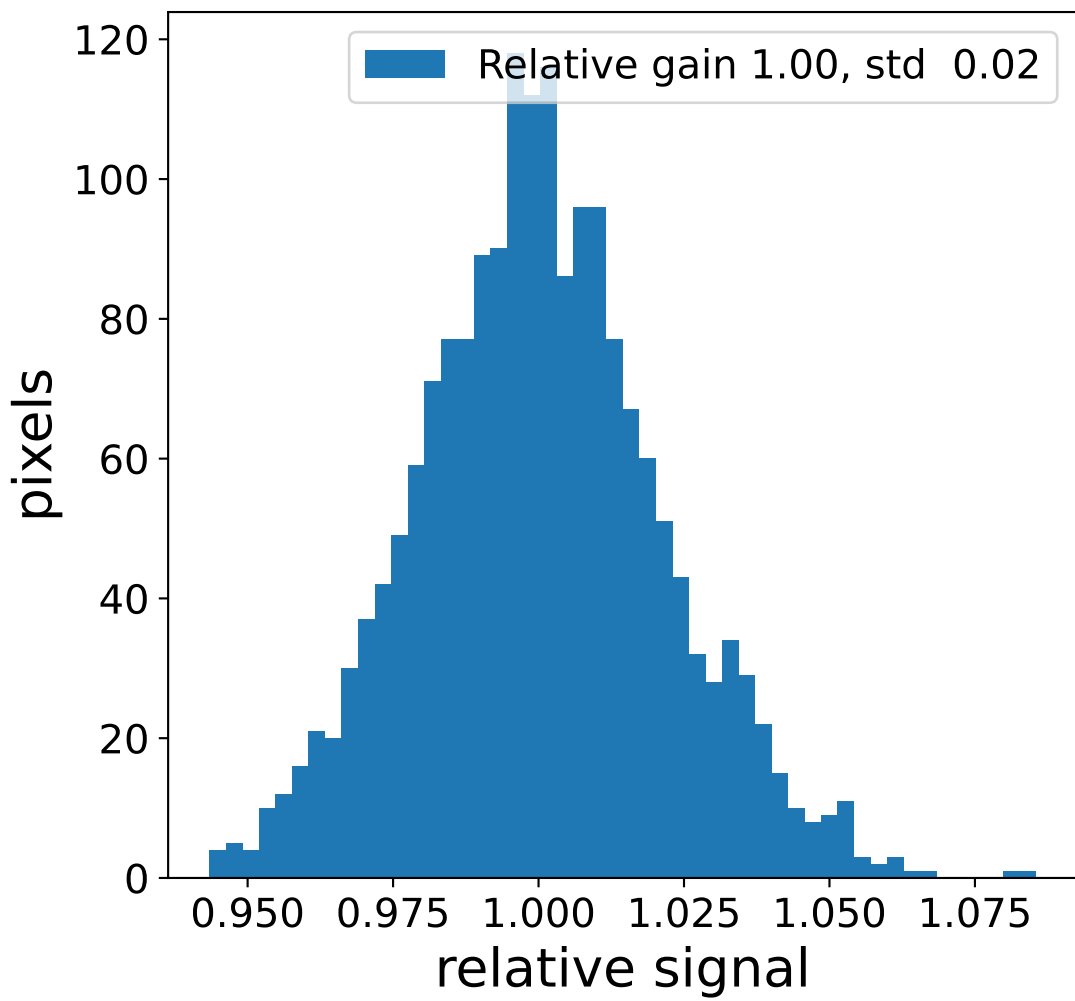

Run 7511

Run 7511

Run 7511 channel: HG

FF sample of 10000 events

pedestal sample of 10000 events

flat-fielded gain [ADC/pe]

Run 7511 channel: LG

FF sample of 10000 events

pedestal sample of 10000 events

flat-fielded gain [ADC/pe]