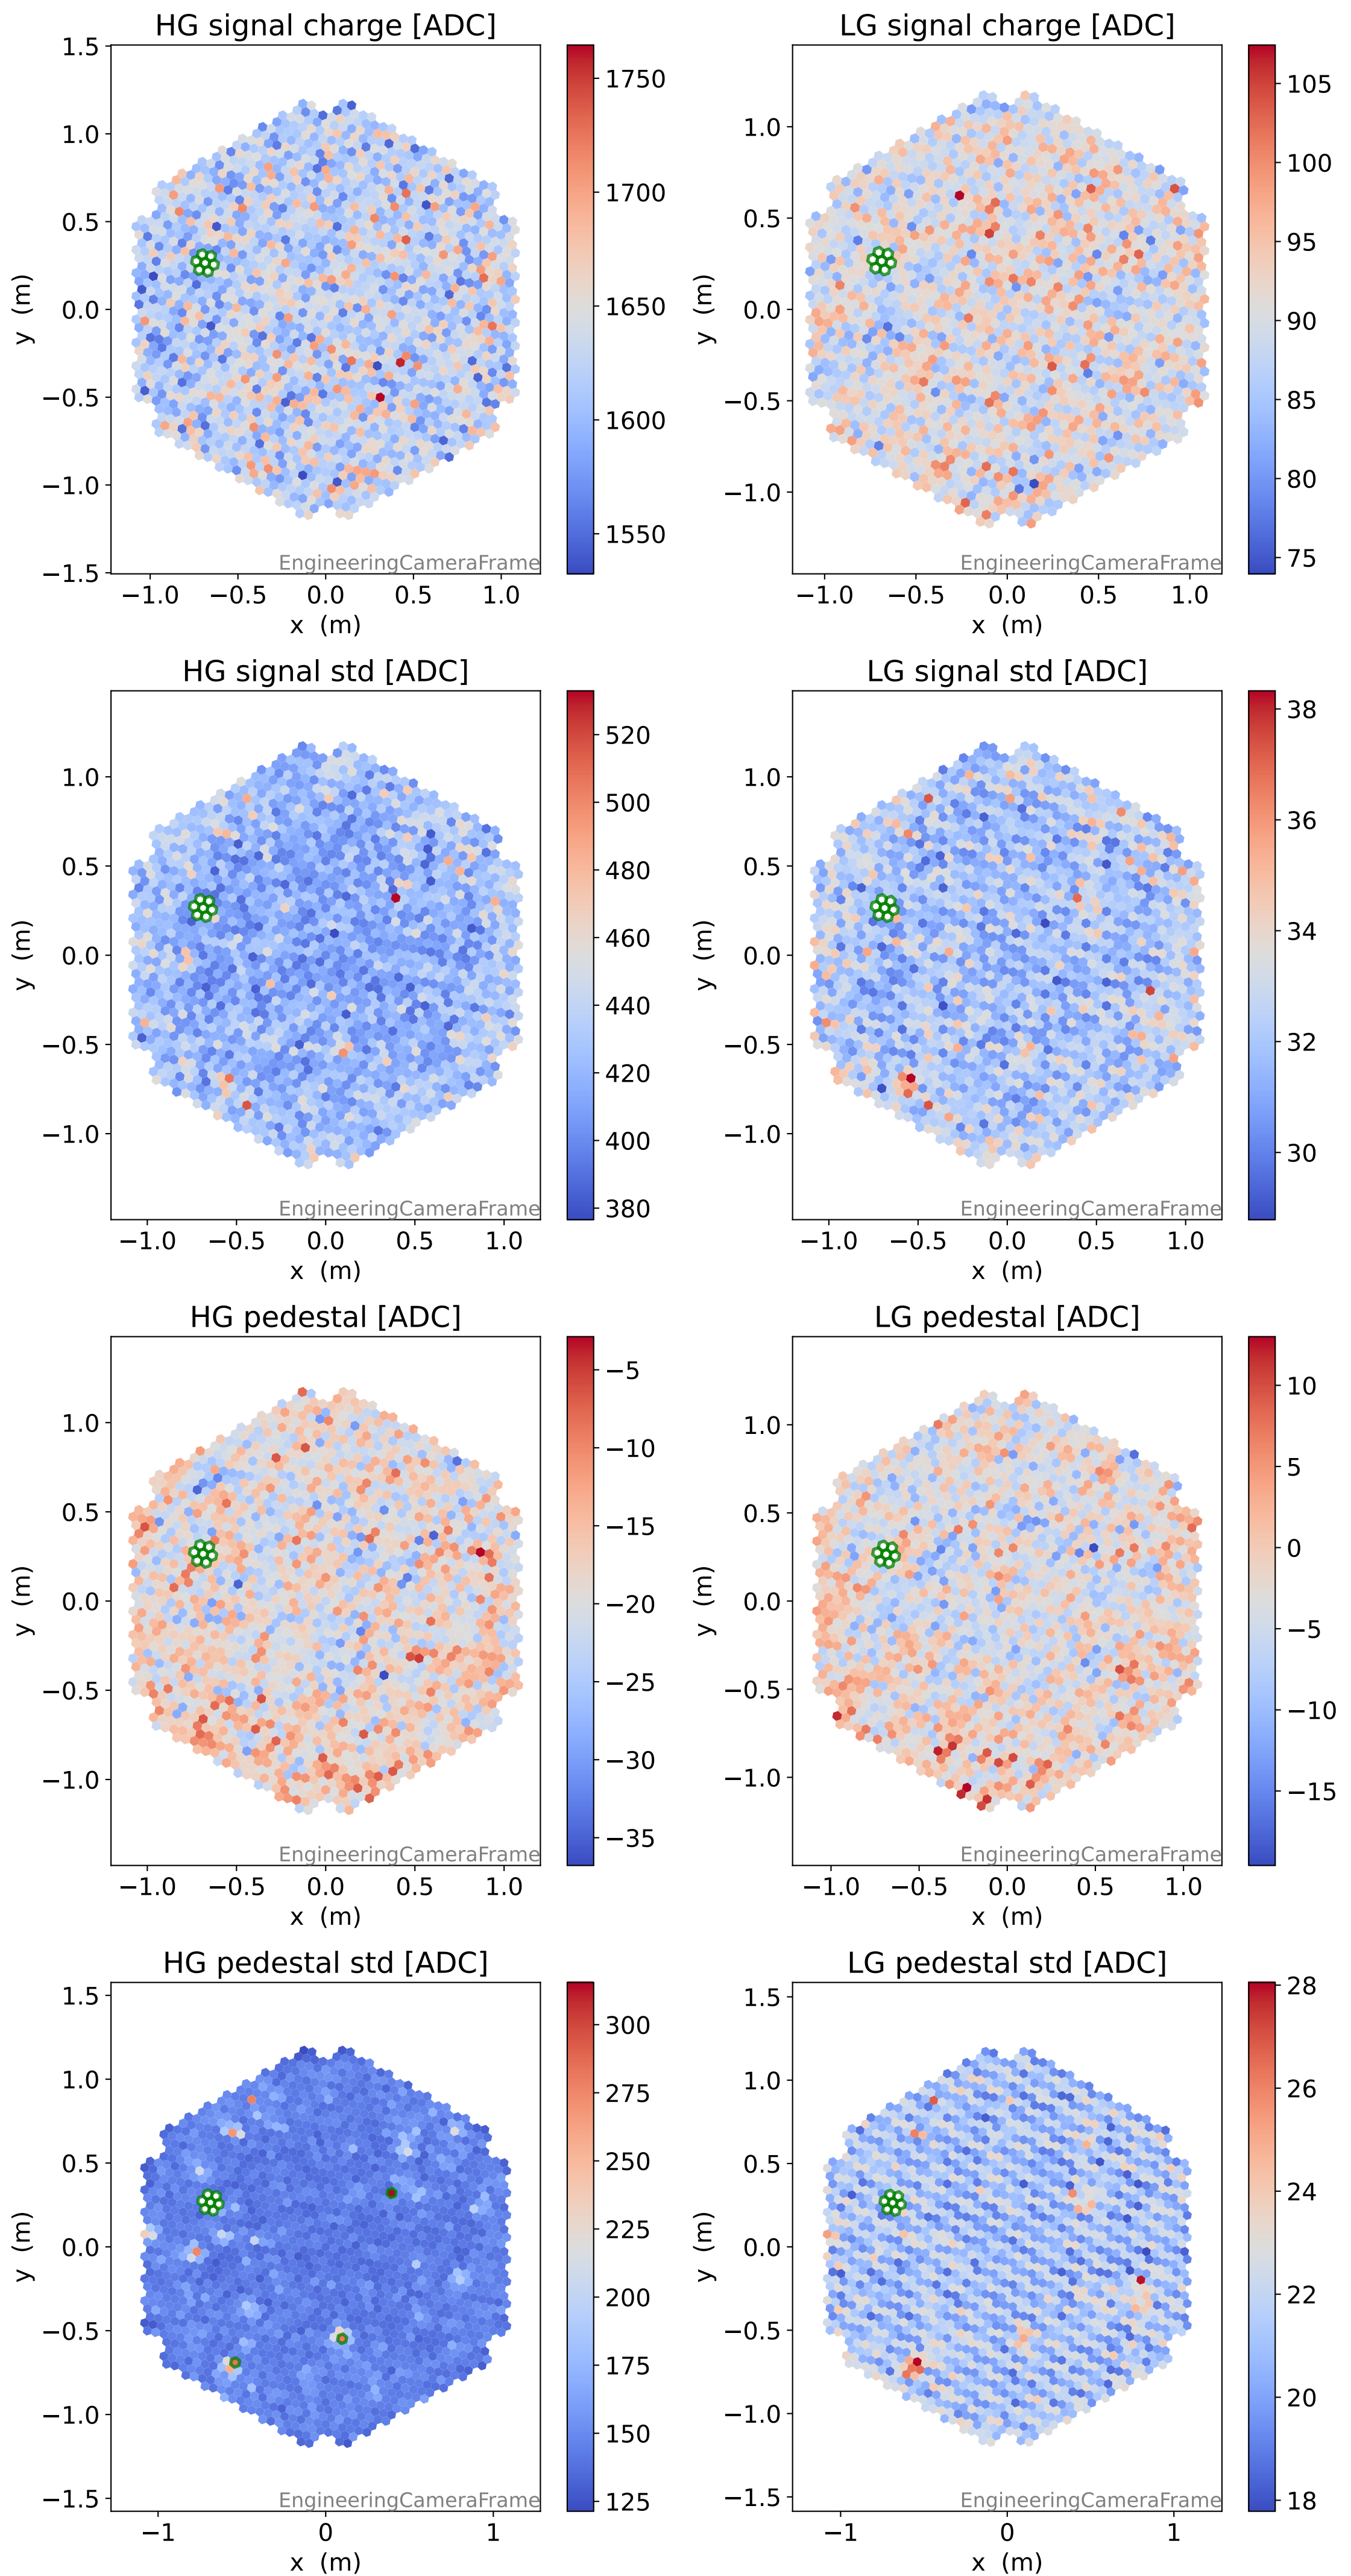

Run 7511

Run 7511

Run 7511 channel: HG

FF sample of 10000 events

pedestal sample of 10000 events

flat-fielded gain [ADC/pe]

Run 7511 channel: LG

FF sample of 10000 events

pedestal sample of 10000 events

flat-fielded gain [ADC/pe]