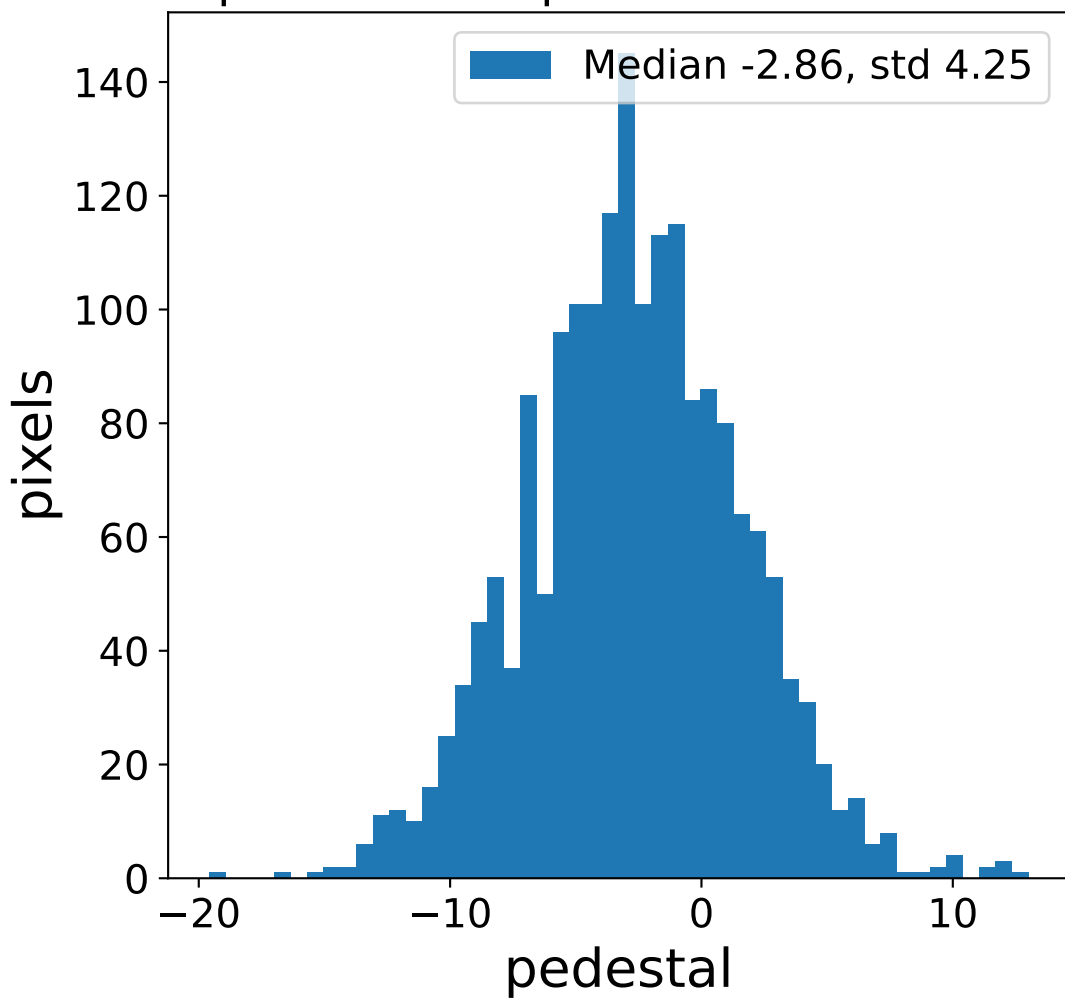

Run 7511

Run 7511

Run 7511 channel: HG

FF sample of 10000 events

pedestal sample of 10000 events

flat-fielded gain [ADC/pe]

Run 7511 channel: LG

FF sample of 10000 events

pedestal sample of 10000 events

flat-fielded gain [ADC/pe]