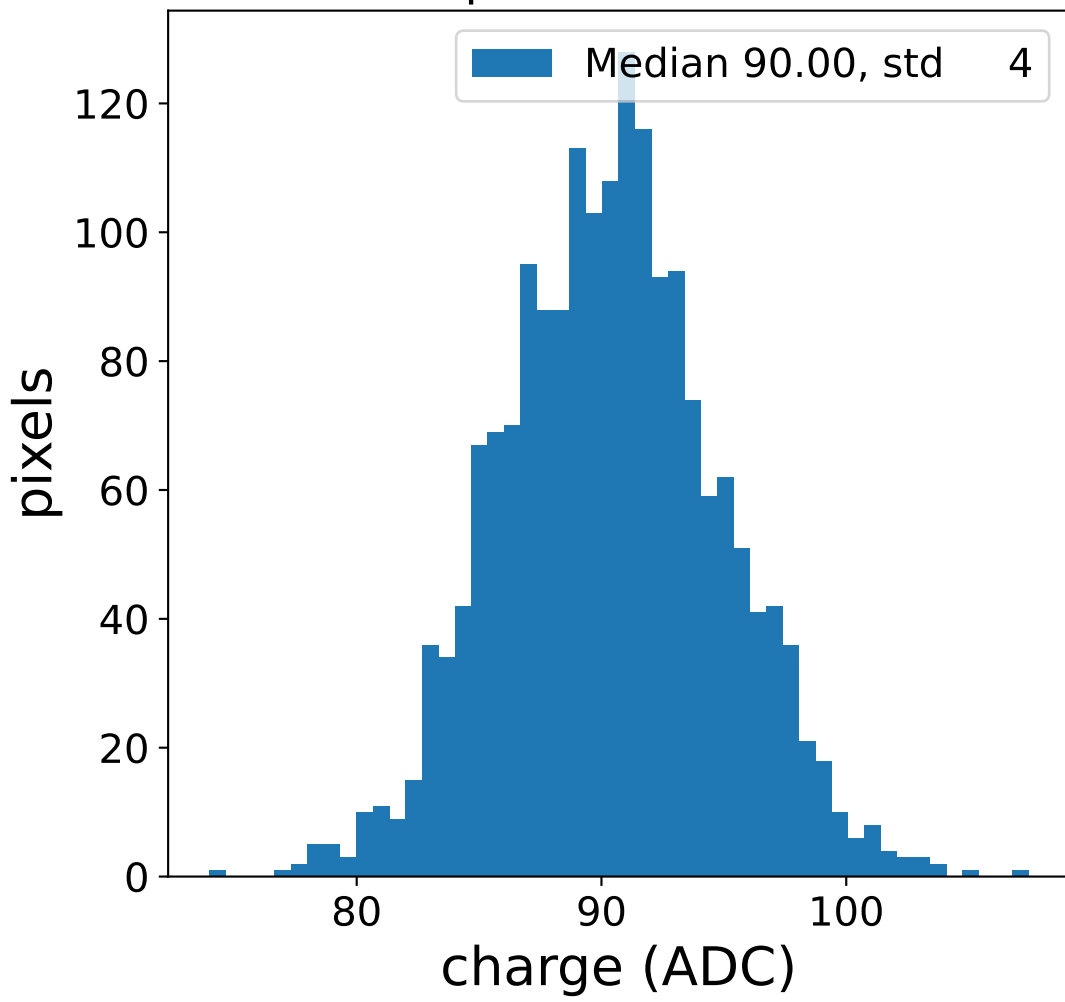

Run 7511

Run 7511

Run 7511 channel: HG

FF sample of 10000 events

pedestal sample of 10000 events

flat-fielded gain [ADC/pe]

Run 7511 channel: LG

FF sample of 10000 events

pedestal sample of 10000 events

flat-fielded gain [ADC/pe]