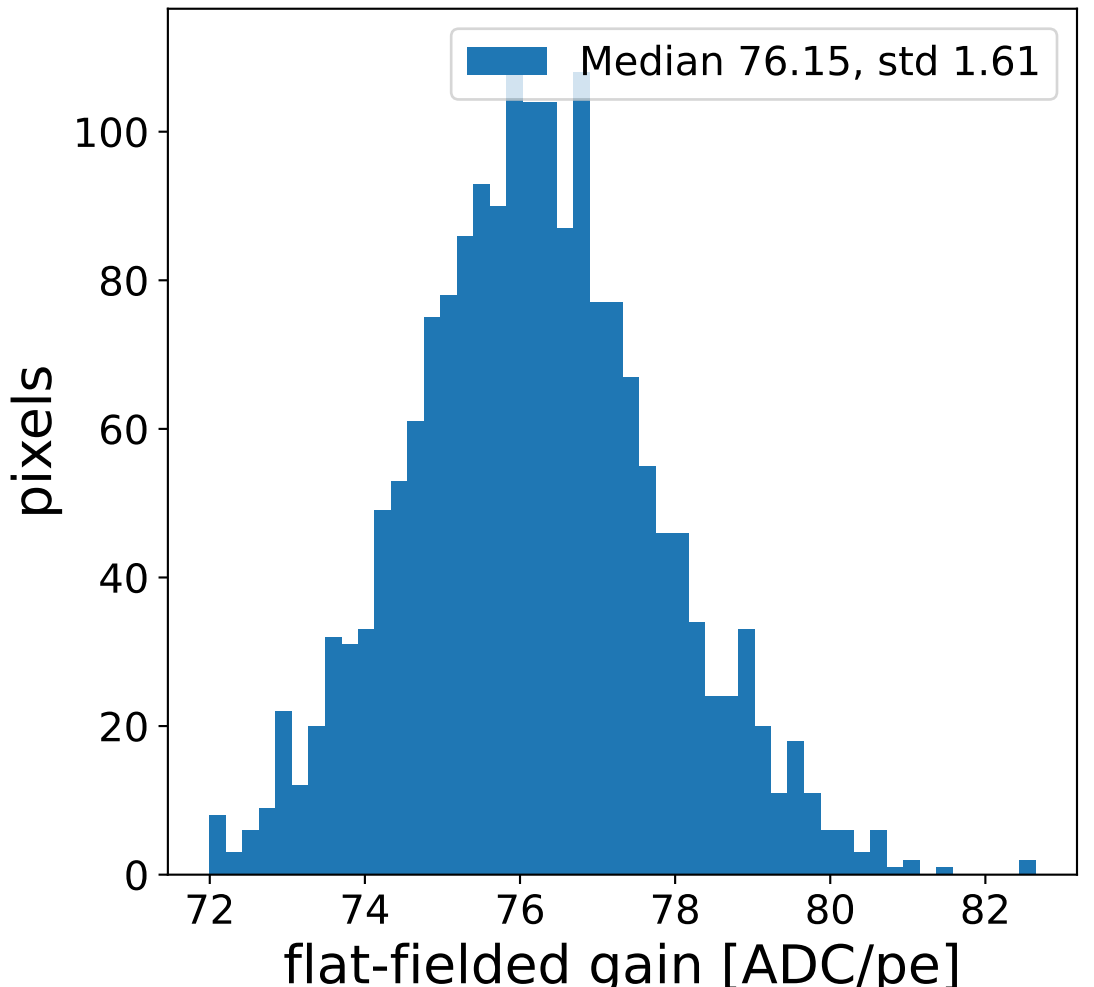

Run 7511

Run 7511

Run 7511 channel: HG

FF sample of 10000 events

pedestal sample of 10000 events

flat-fielded gain [ADC/pe]

Run 7511 channel: LG

FF sample of 10000 events

pedestal sample of 10000 events

flat-fielded gain [ADC/pe]