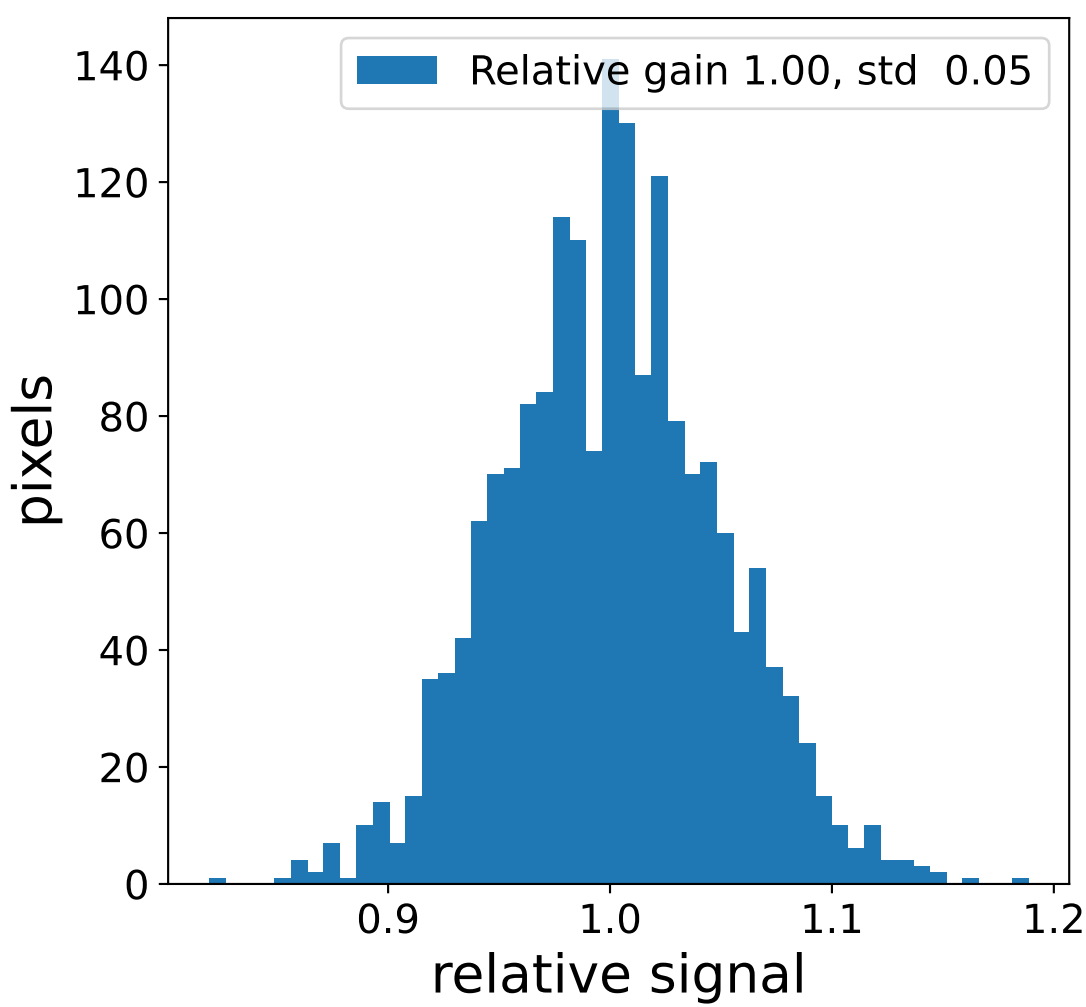

Run 7511

Run 7511

Run 7511 channel: HG

FF sample of 10000 events

pedestal sample of 10000 events

flat-fielded gain [ADC/pe]

Run 7511 channel: LG

FF sample of 10000 events

pedestal sample of 10000 events

flat-fielded gain [ADC/pe]