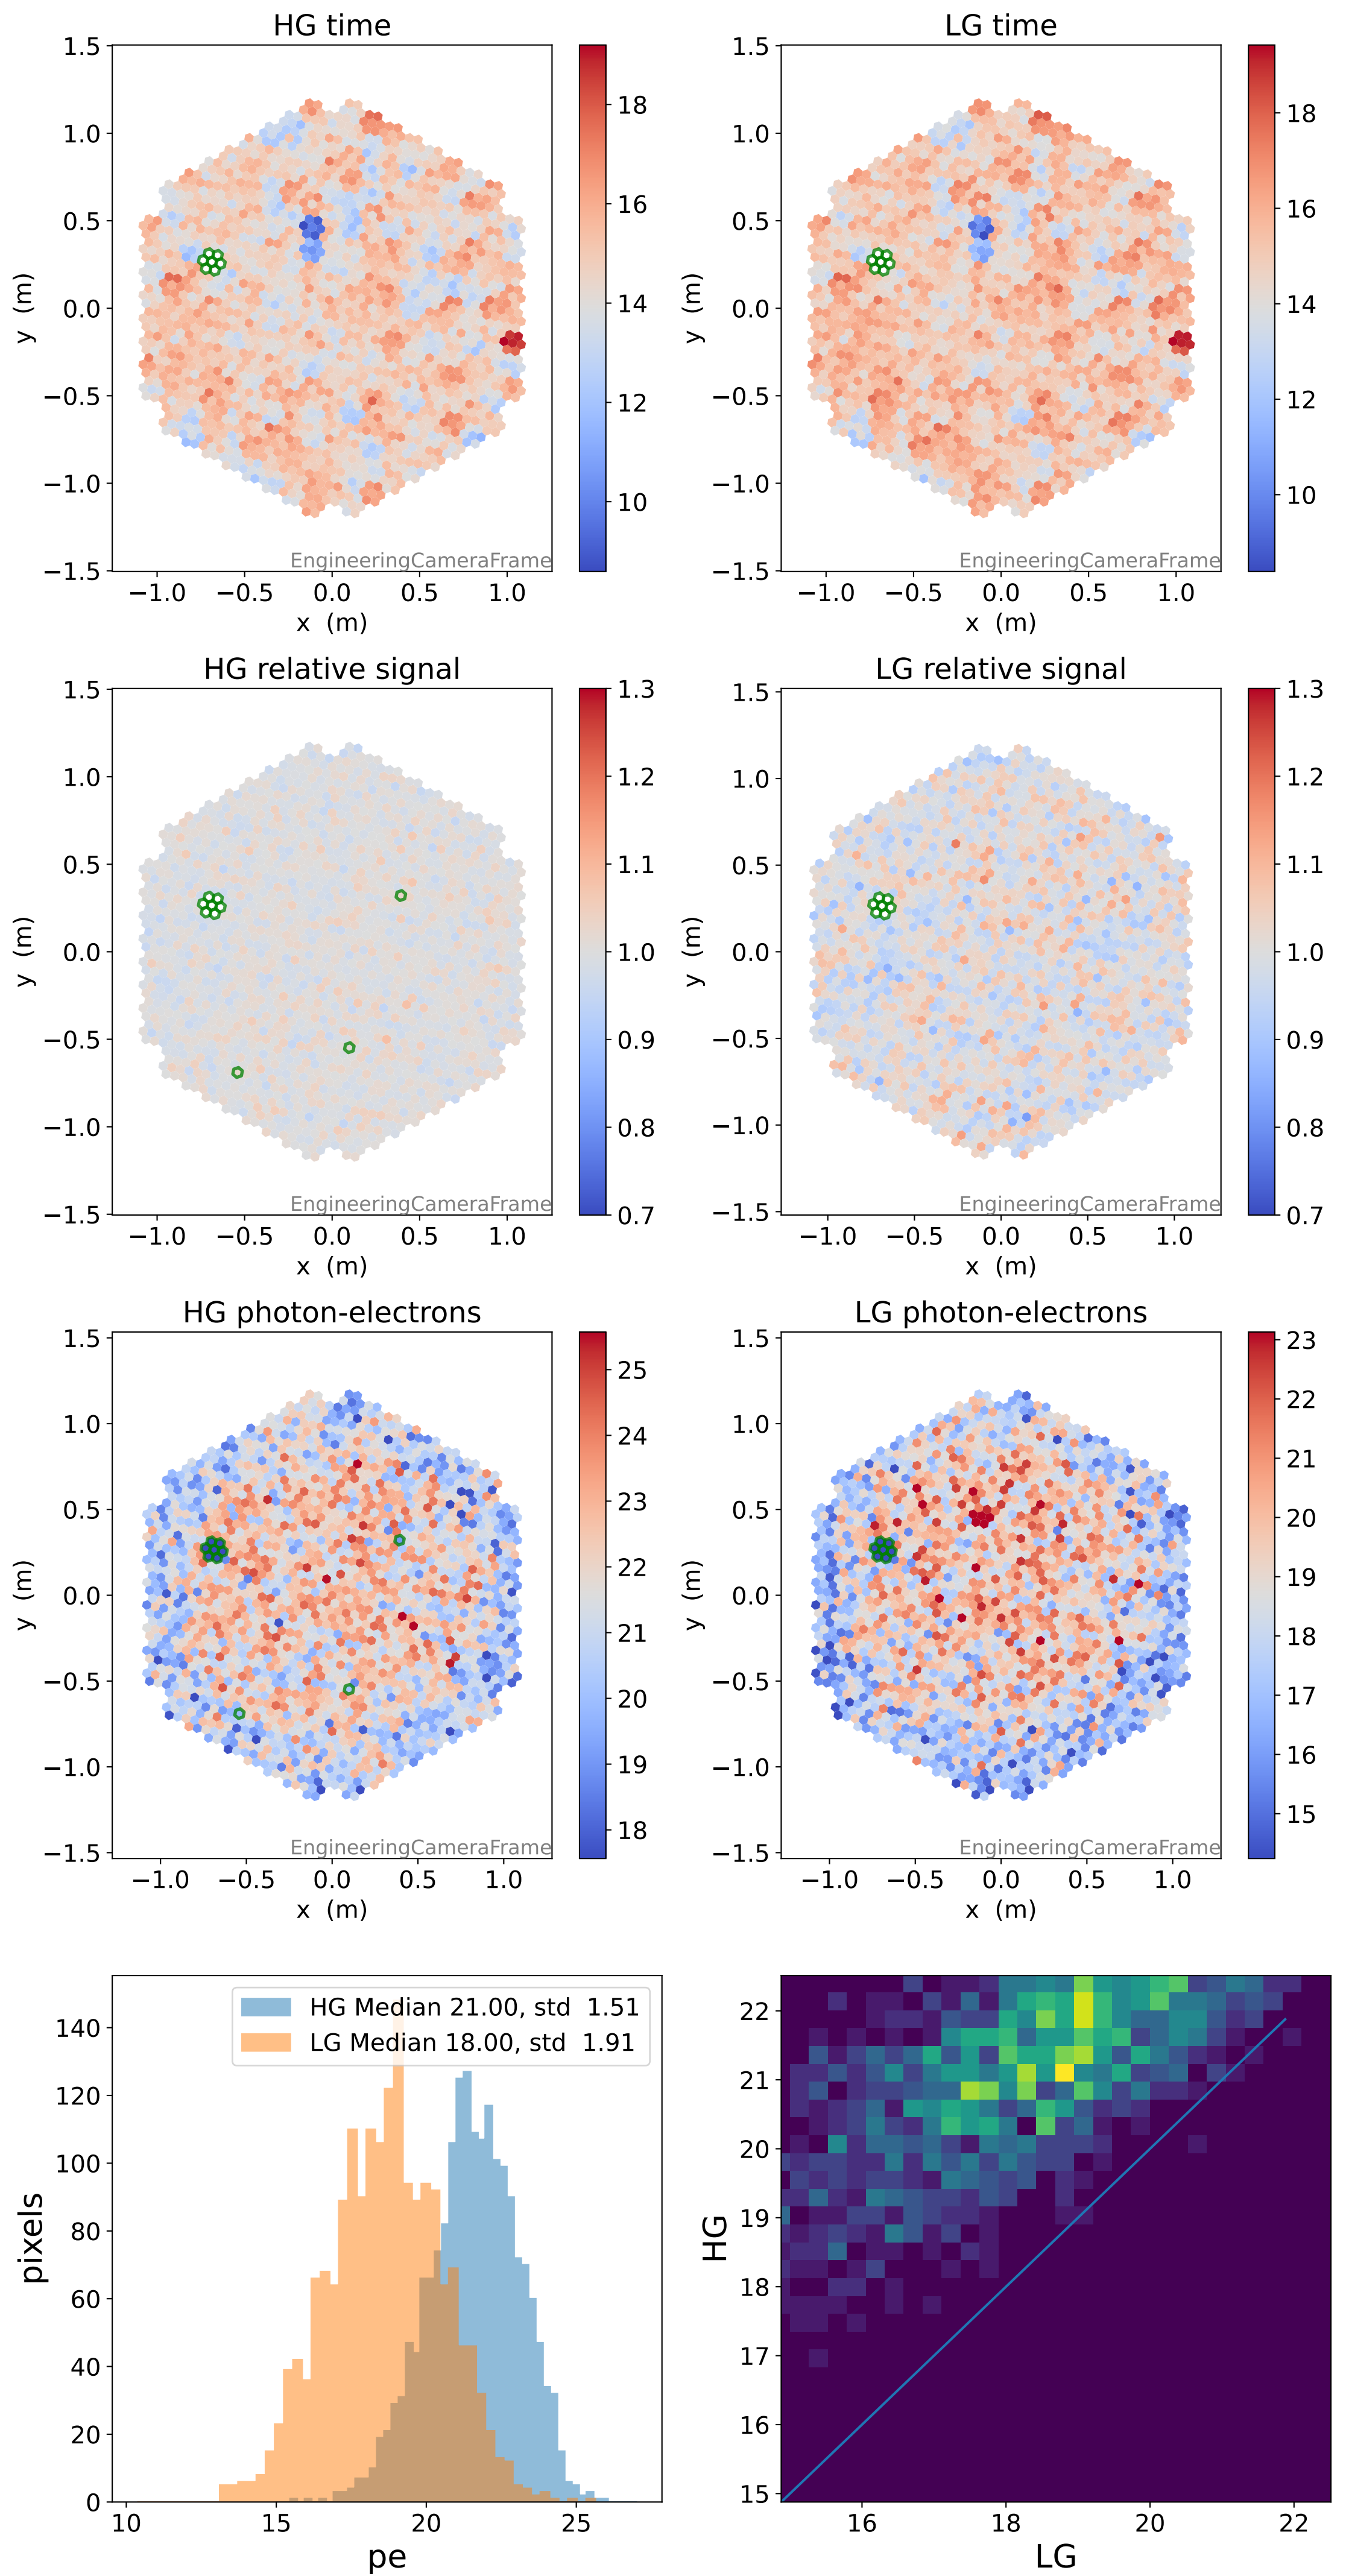

Run 7511

Run 7511

Run 7511 channel: HG

FF sample of 10000 events

pedestal sample of 10000 events

flat-fielded gain [ADC/pe]

Run 7511 channel: LG

FF sample of 10000 events

pedestal sample of 10000 events

flat-fielded gain [ADC/pe]