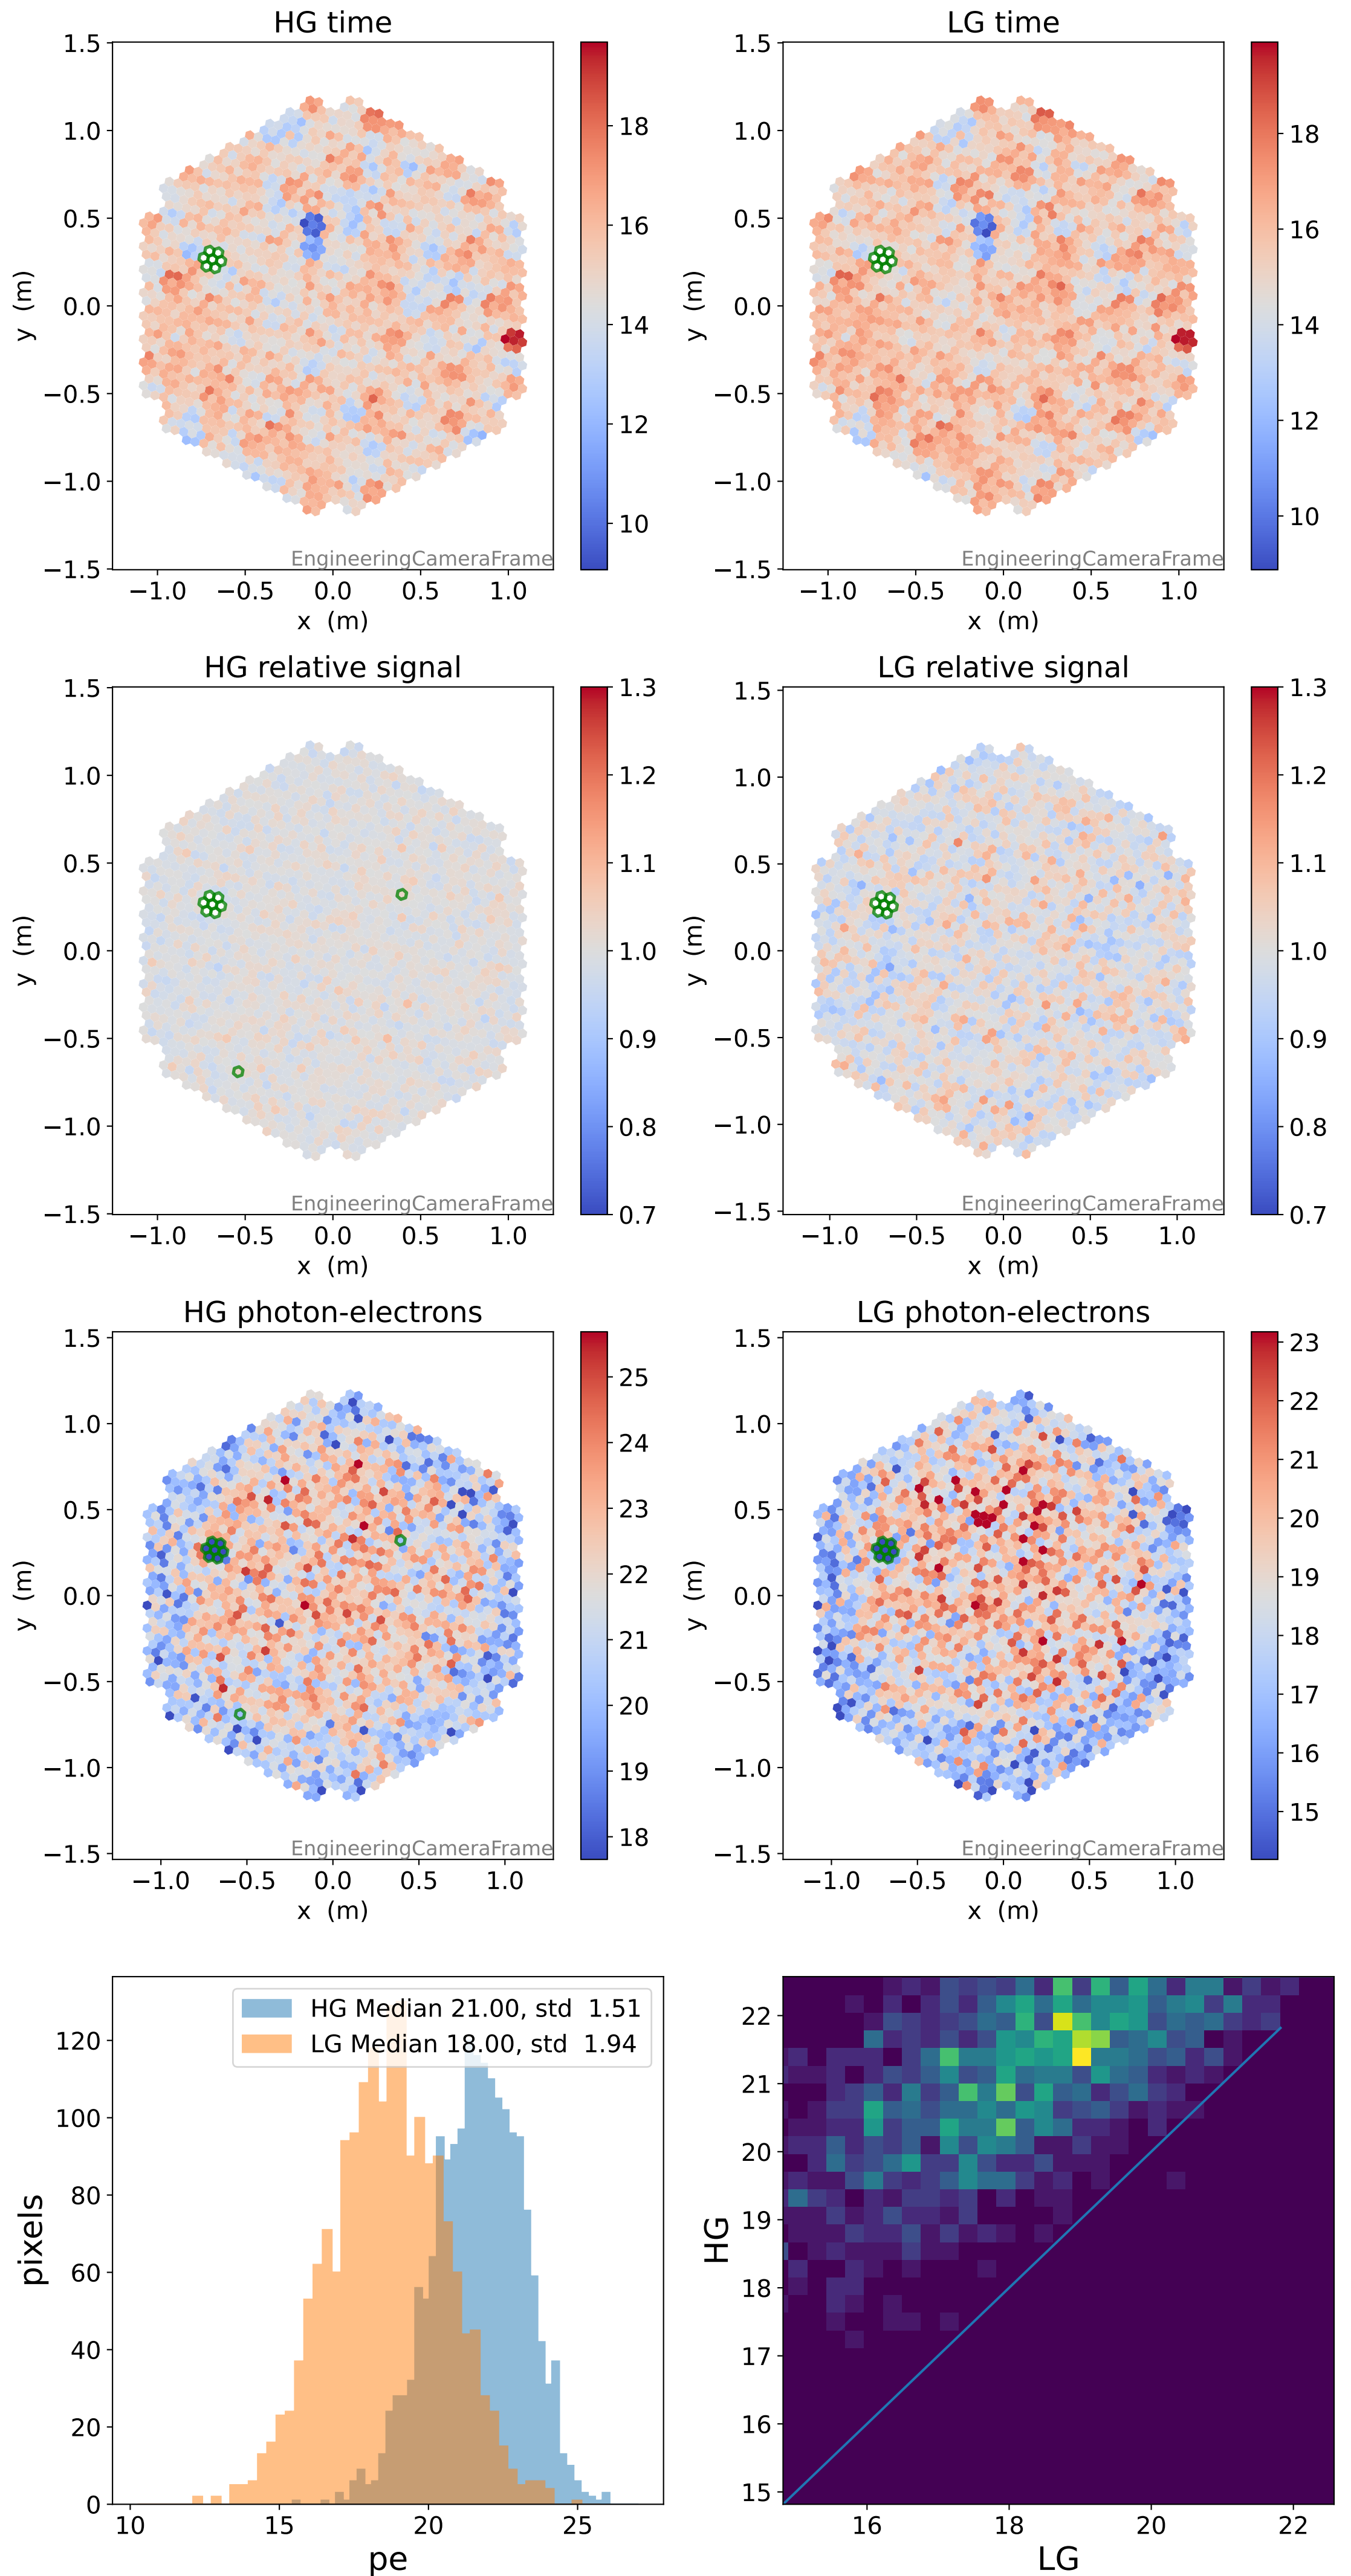

Run 7511

Run 7511

Run 7511 channel: HG

FF sample of 10000 events

pedestal sample of 10000 events

flat-fielded gain [ADC/pe]

Run 7511 channel: LG

FF sample of 10000 events

pedestal sample of 10000 events

flat-fielded gain [ADC/pe]