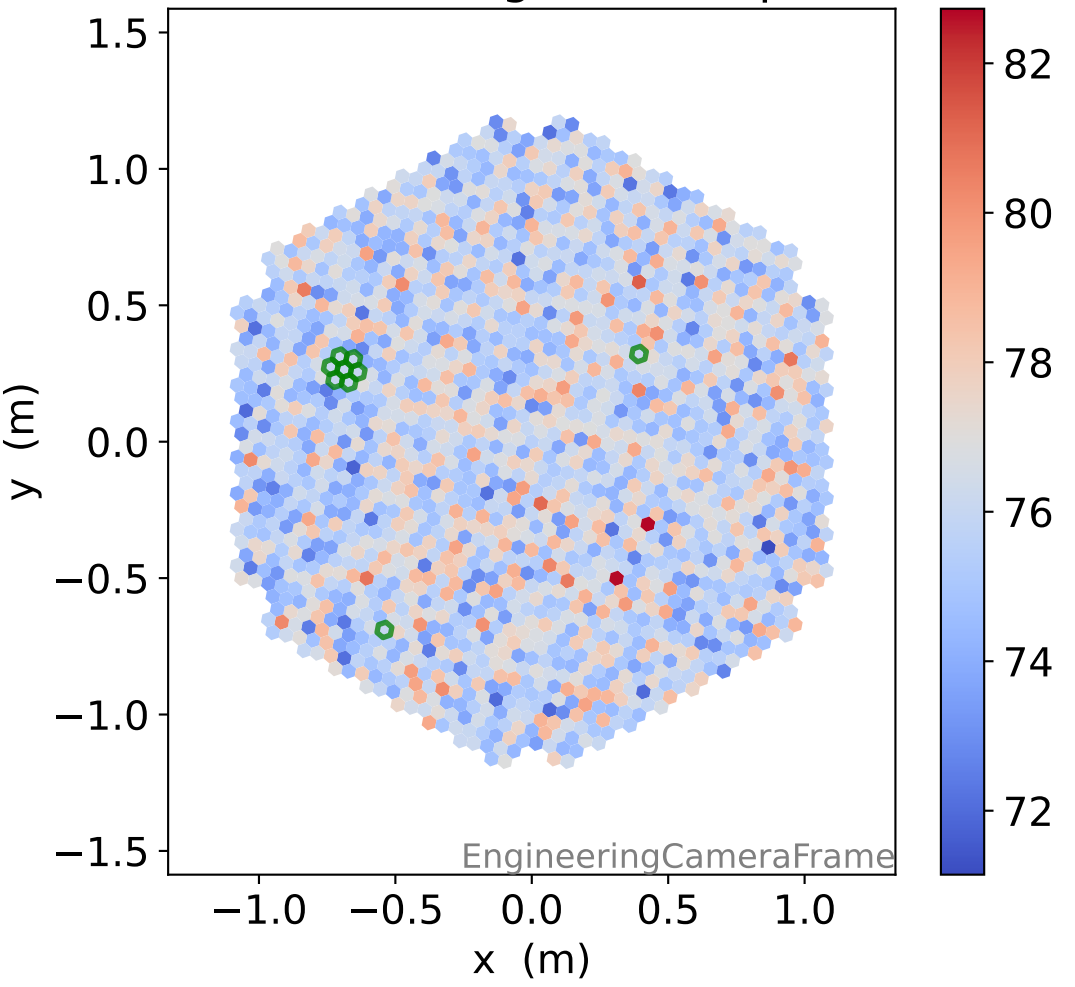

Run 7511

Run 7511

Run 7511 channel: HG

FF sample of 10000 events

pedestal sample of 10000 events

flat-fielded gain [ADC/pe]

Run 7511 channel: LG

FF sample of 10000 events

pedestal sample of 10000 events

flat-fielded gain [ADC/pe]