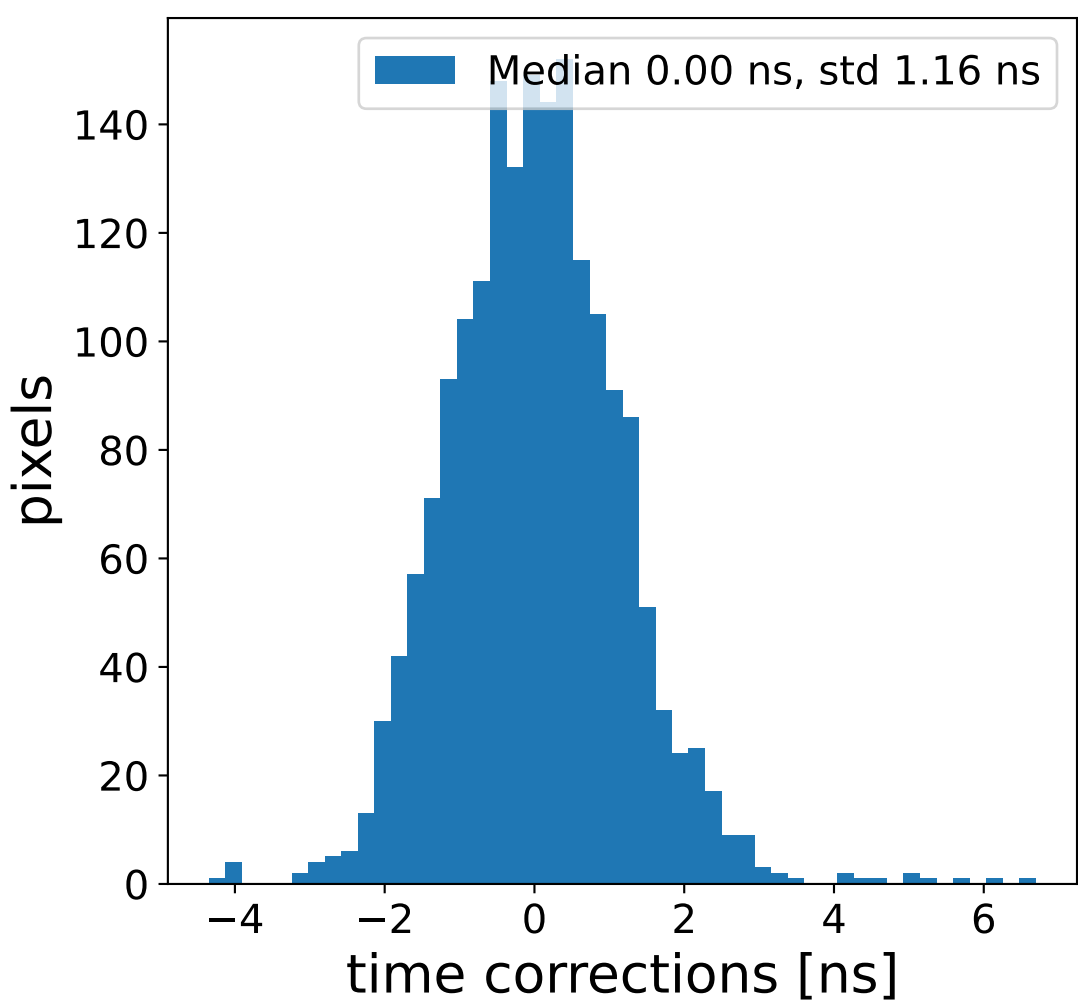

Run 7511

Run 7511

Run 7511 channel: HG

FF sample of 10000 events

pedestal sample of 10000 events

flat-fielded gain [ADC/pe]

Run 7511 channel: LG

FF sample of 10000 events

pedestal sample of 10000 events

flat-fielded gain [ADC/pe]