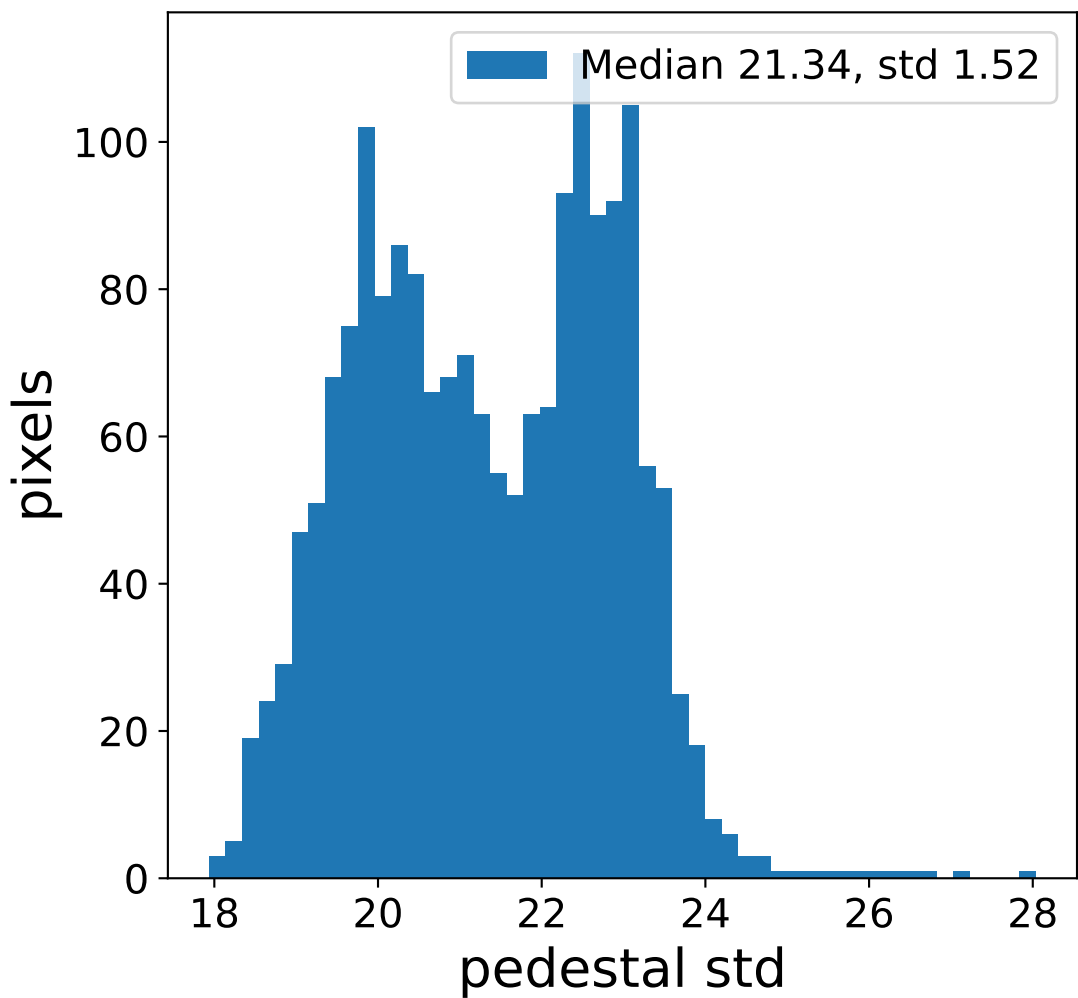

Run 7511

Run 7511

Run 7511 channel: HG

FF sample of 10000 events

pedestal sample of 10000 events

flat-fielded gain [ADC/pe]

Run 7511 channel: LG

FF sample of 10000 events

pedestal sample of 10000 events

flat-fielded gain [ADC/pe]