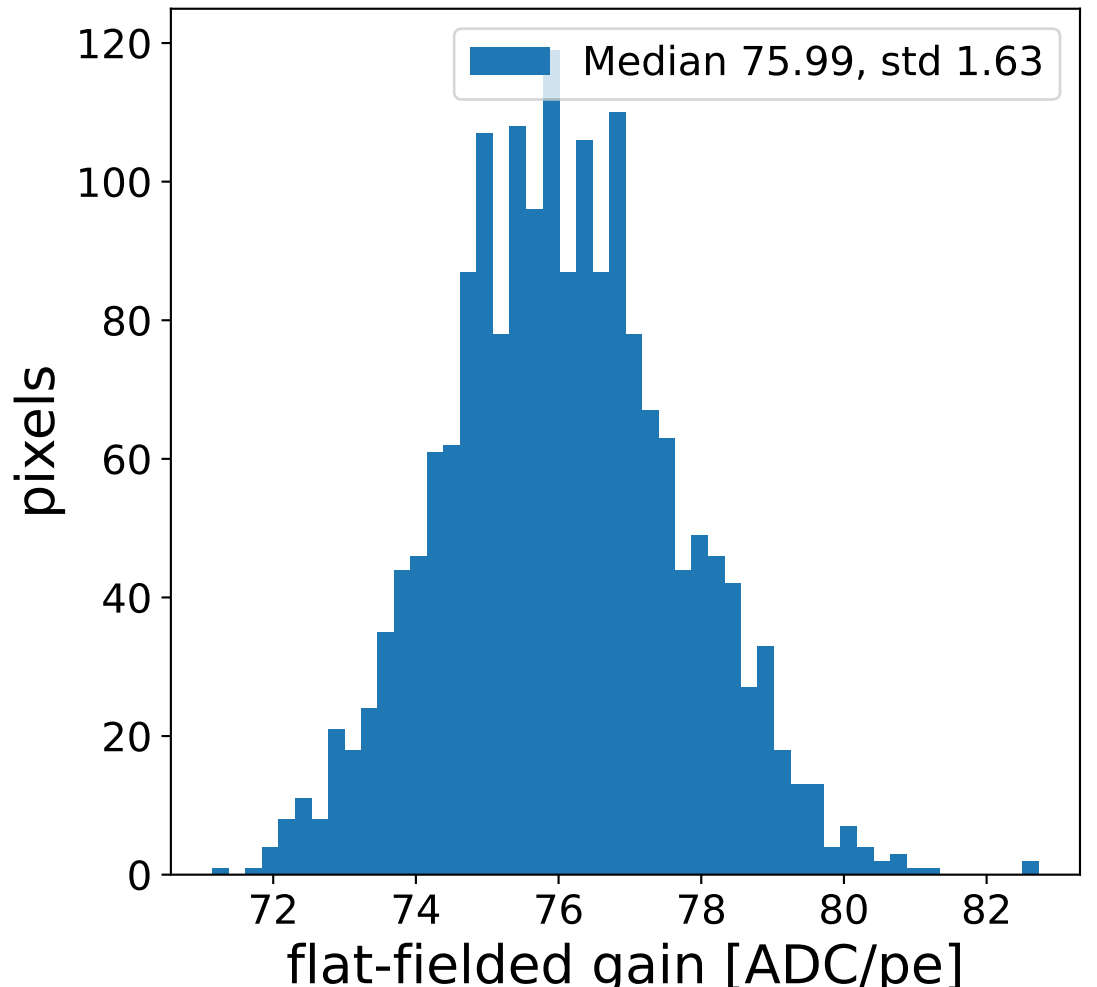

Run 7511

Run 7511

Run 7511 channel: HG

FF sample of 10000 events

pedestal sample of 10000 events

flat-fielded gain [ADC/pe]

Run 7511 channel: LG

FF sample of 10000 events

pedestal sample of 10000 events

flat-fielded gain [ADC/pe]