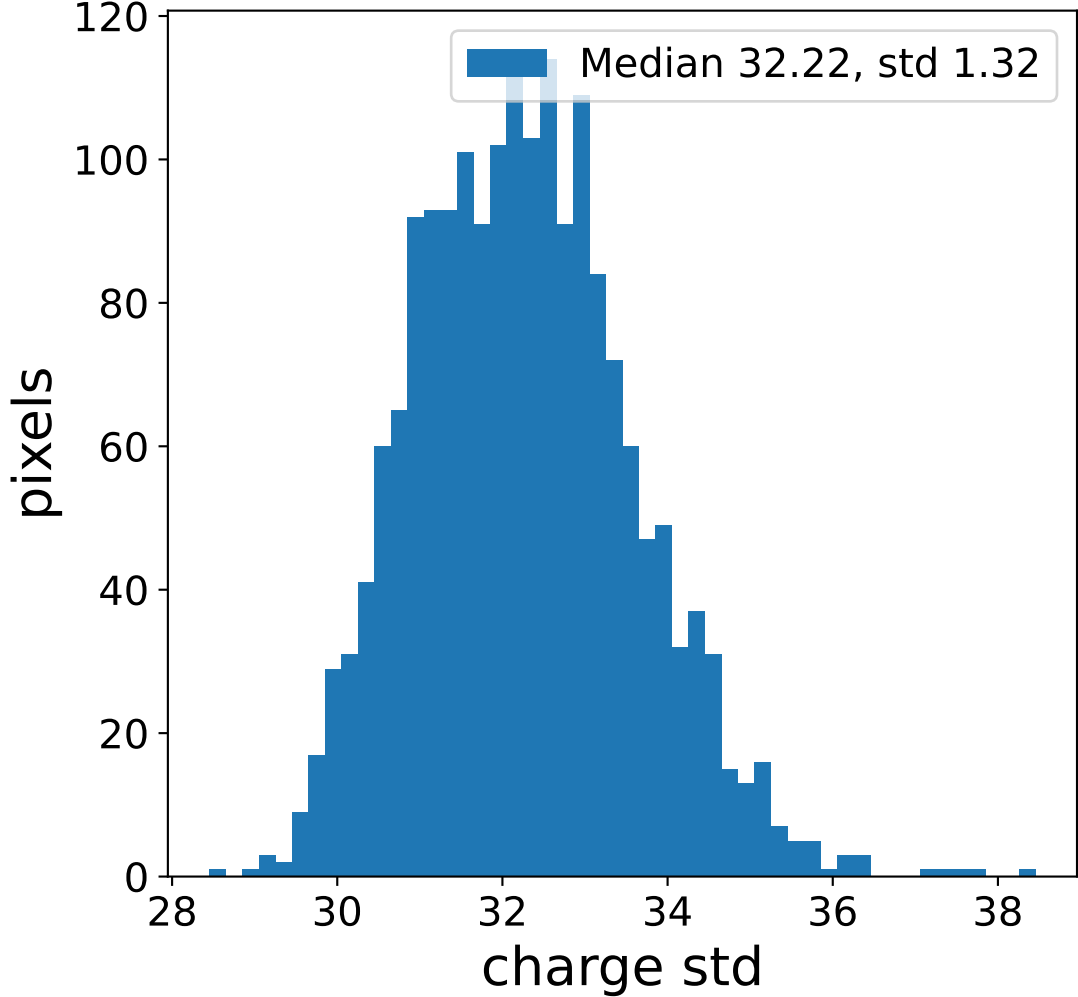

Run 7511

Run 7511

Run 7511 channel: HG

FF sample of 10000 events

pedestal sample of 10000 events

flat-fielded gain [ADC/pe]

Run 7511 channel: LG

FF sample of 10000 events

pedestal sample of 10000 events

flat-fielded gain [ADC/pe]