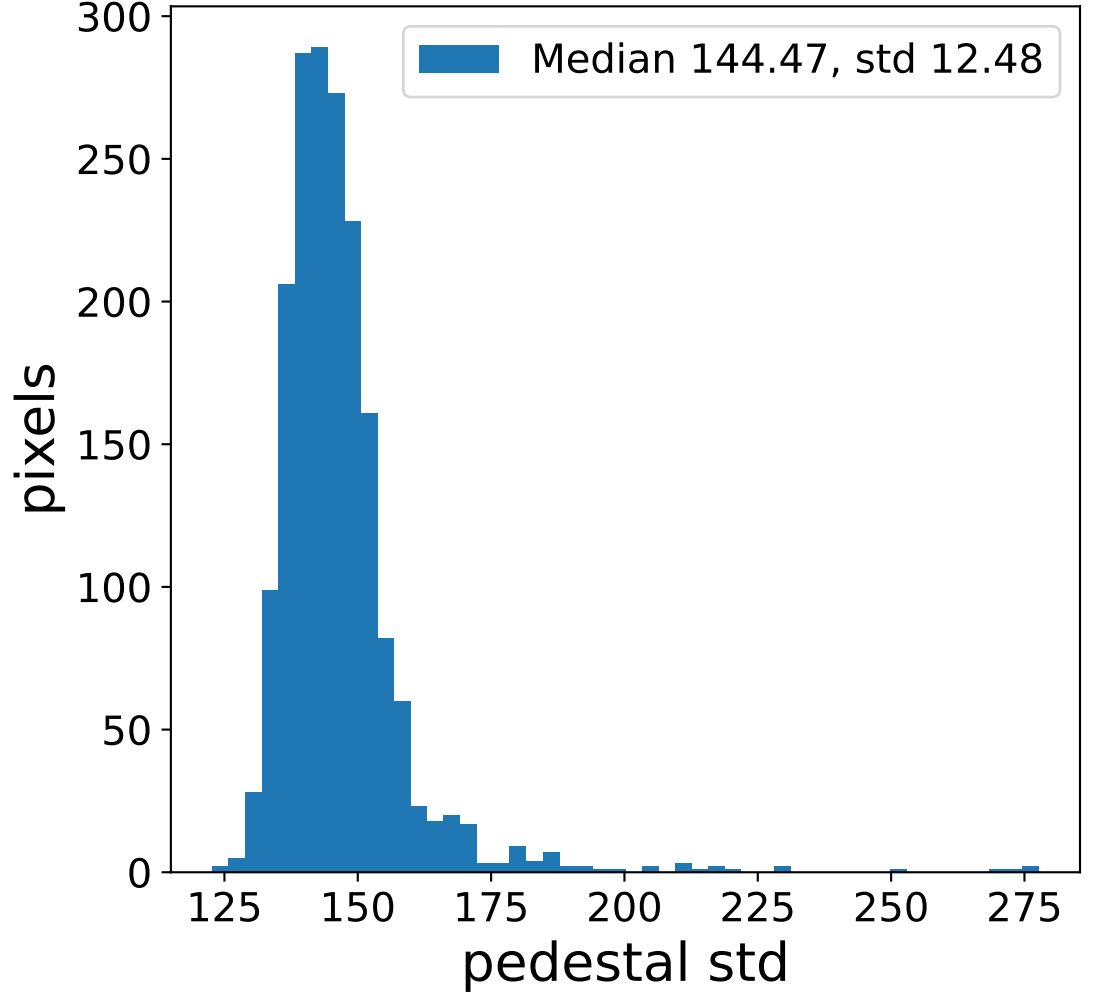

Run 7511

Run 7511

Run 7511 channel: HG

FF sample of 10000 events

pedestal sample of 10000 events

flat-fielded gain [ADC/pe]

Run 7511 channel: LG

FF sample of 10000 events

pedestal sample of 10000 events

flat-fielded gain [ADC/pe]