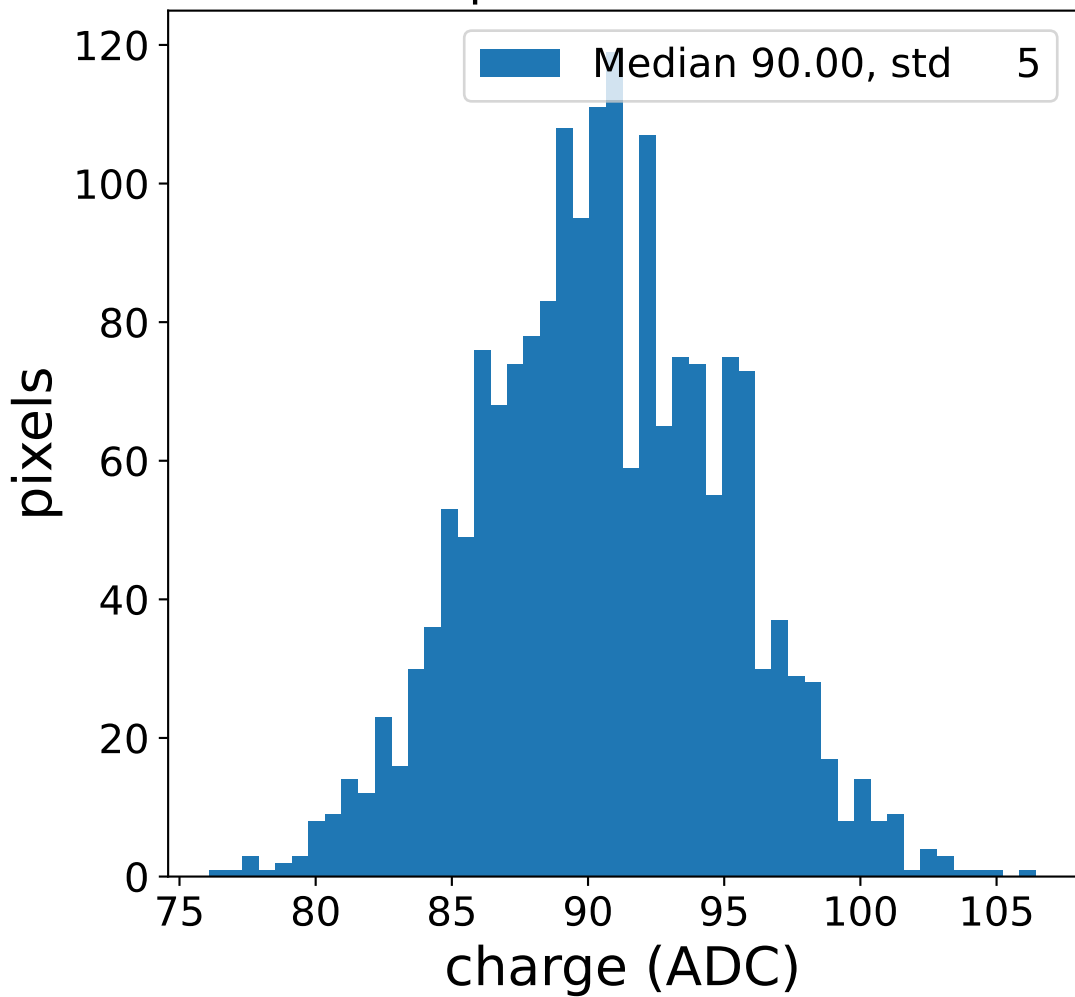

Run 7511

Run 7511

Run 7511 channel: HG

FF sample of 10000 events

pedestal sample of 10000 events

flat-fielded gain [ADC/pe]

Run 7511 channel: LG

FF sample of 10000 events

pedestal sample of 10000 events

flat-fielded gain [ADC/pe]