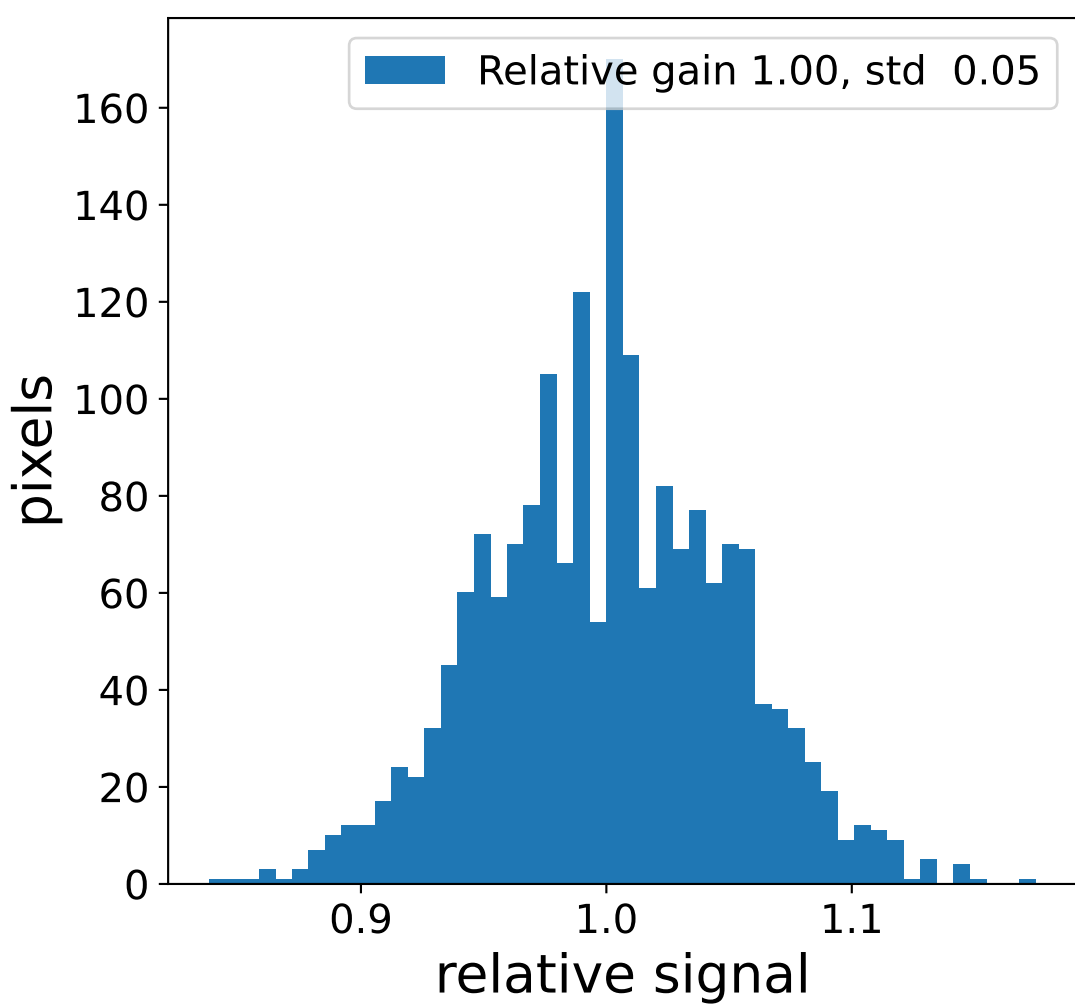

Run 7511

Run 7511

Run 7511 channel: HG

FF sample of 10000 events

pedestal sample of 10000 events

flat-fielded gain [ADC/pe]

Run 7511 channel: LG

FF sample of 10000 events

pedestal sample of 10000 events

flat-fielded gain [ADC/pe]