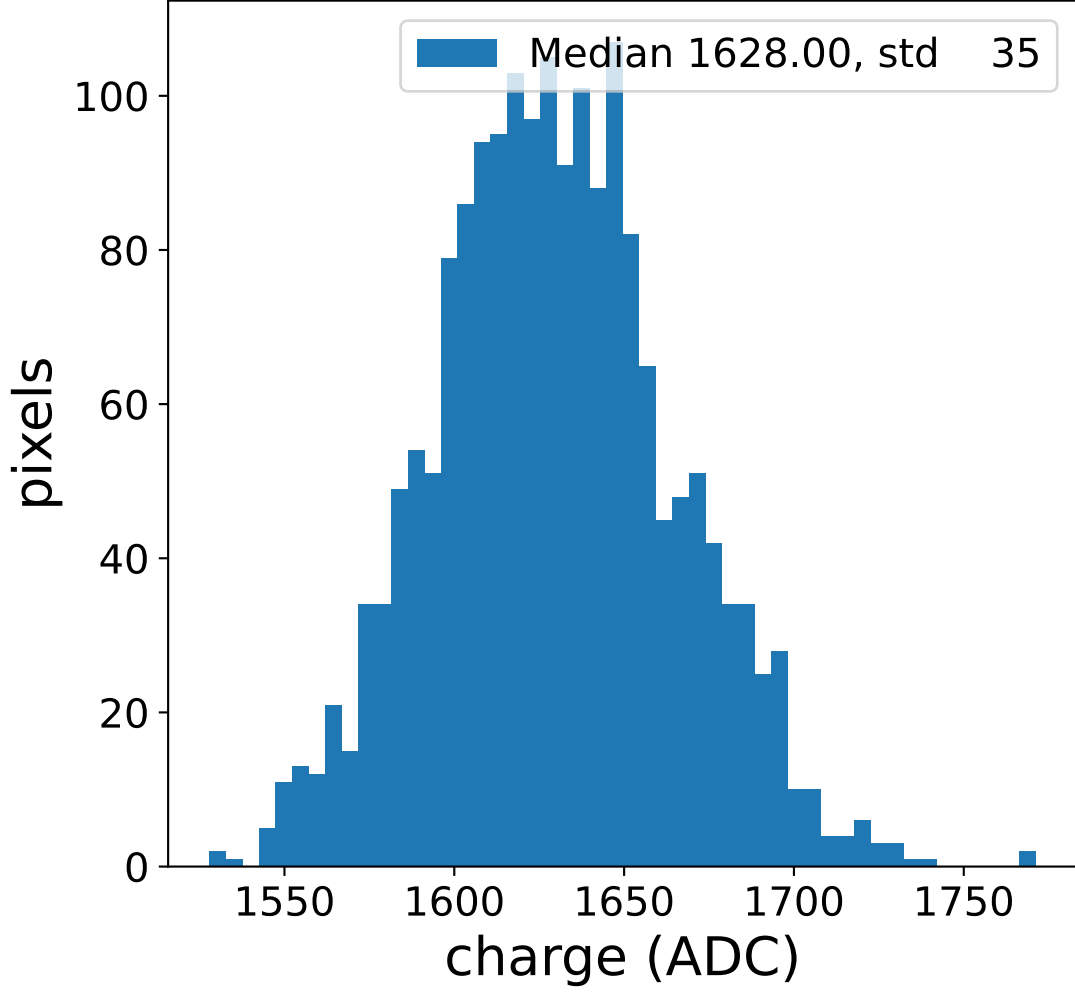

Run 7511

Run 7511

Run 7511 channel: HG

FF sample of 10000 events

pedestal sample of 10000 events

flat-fielded gain [ADC/pe]

Run 7511 channel: LG

FF sample of 10000 events

pedestal sample of 10000 events

flat-fielded gain [ADC/pe]