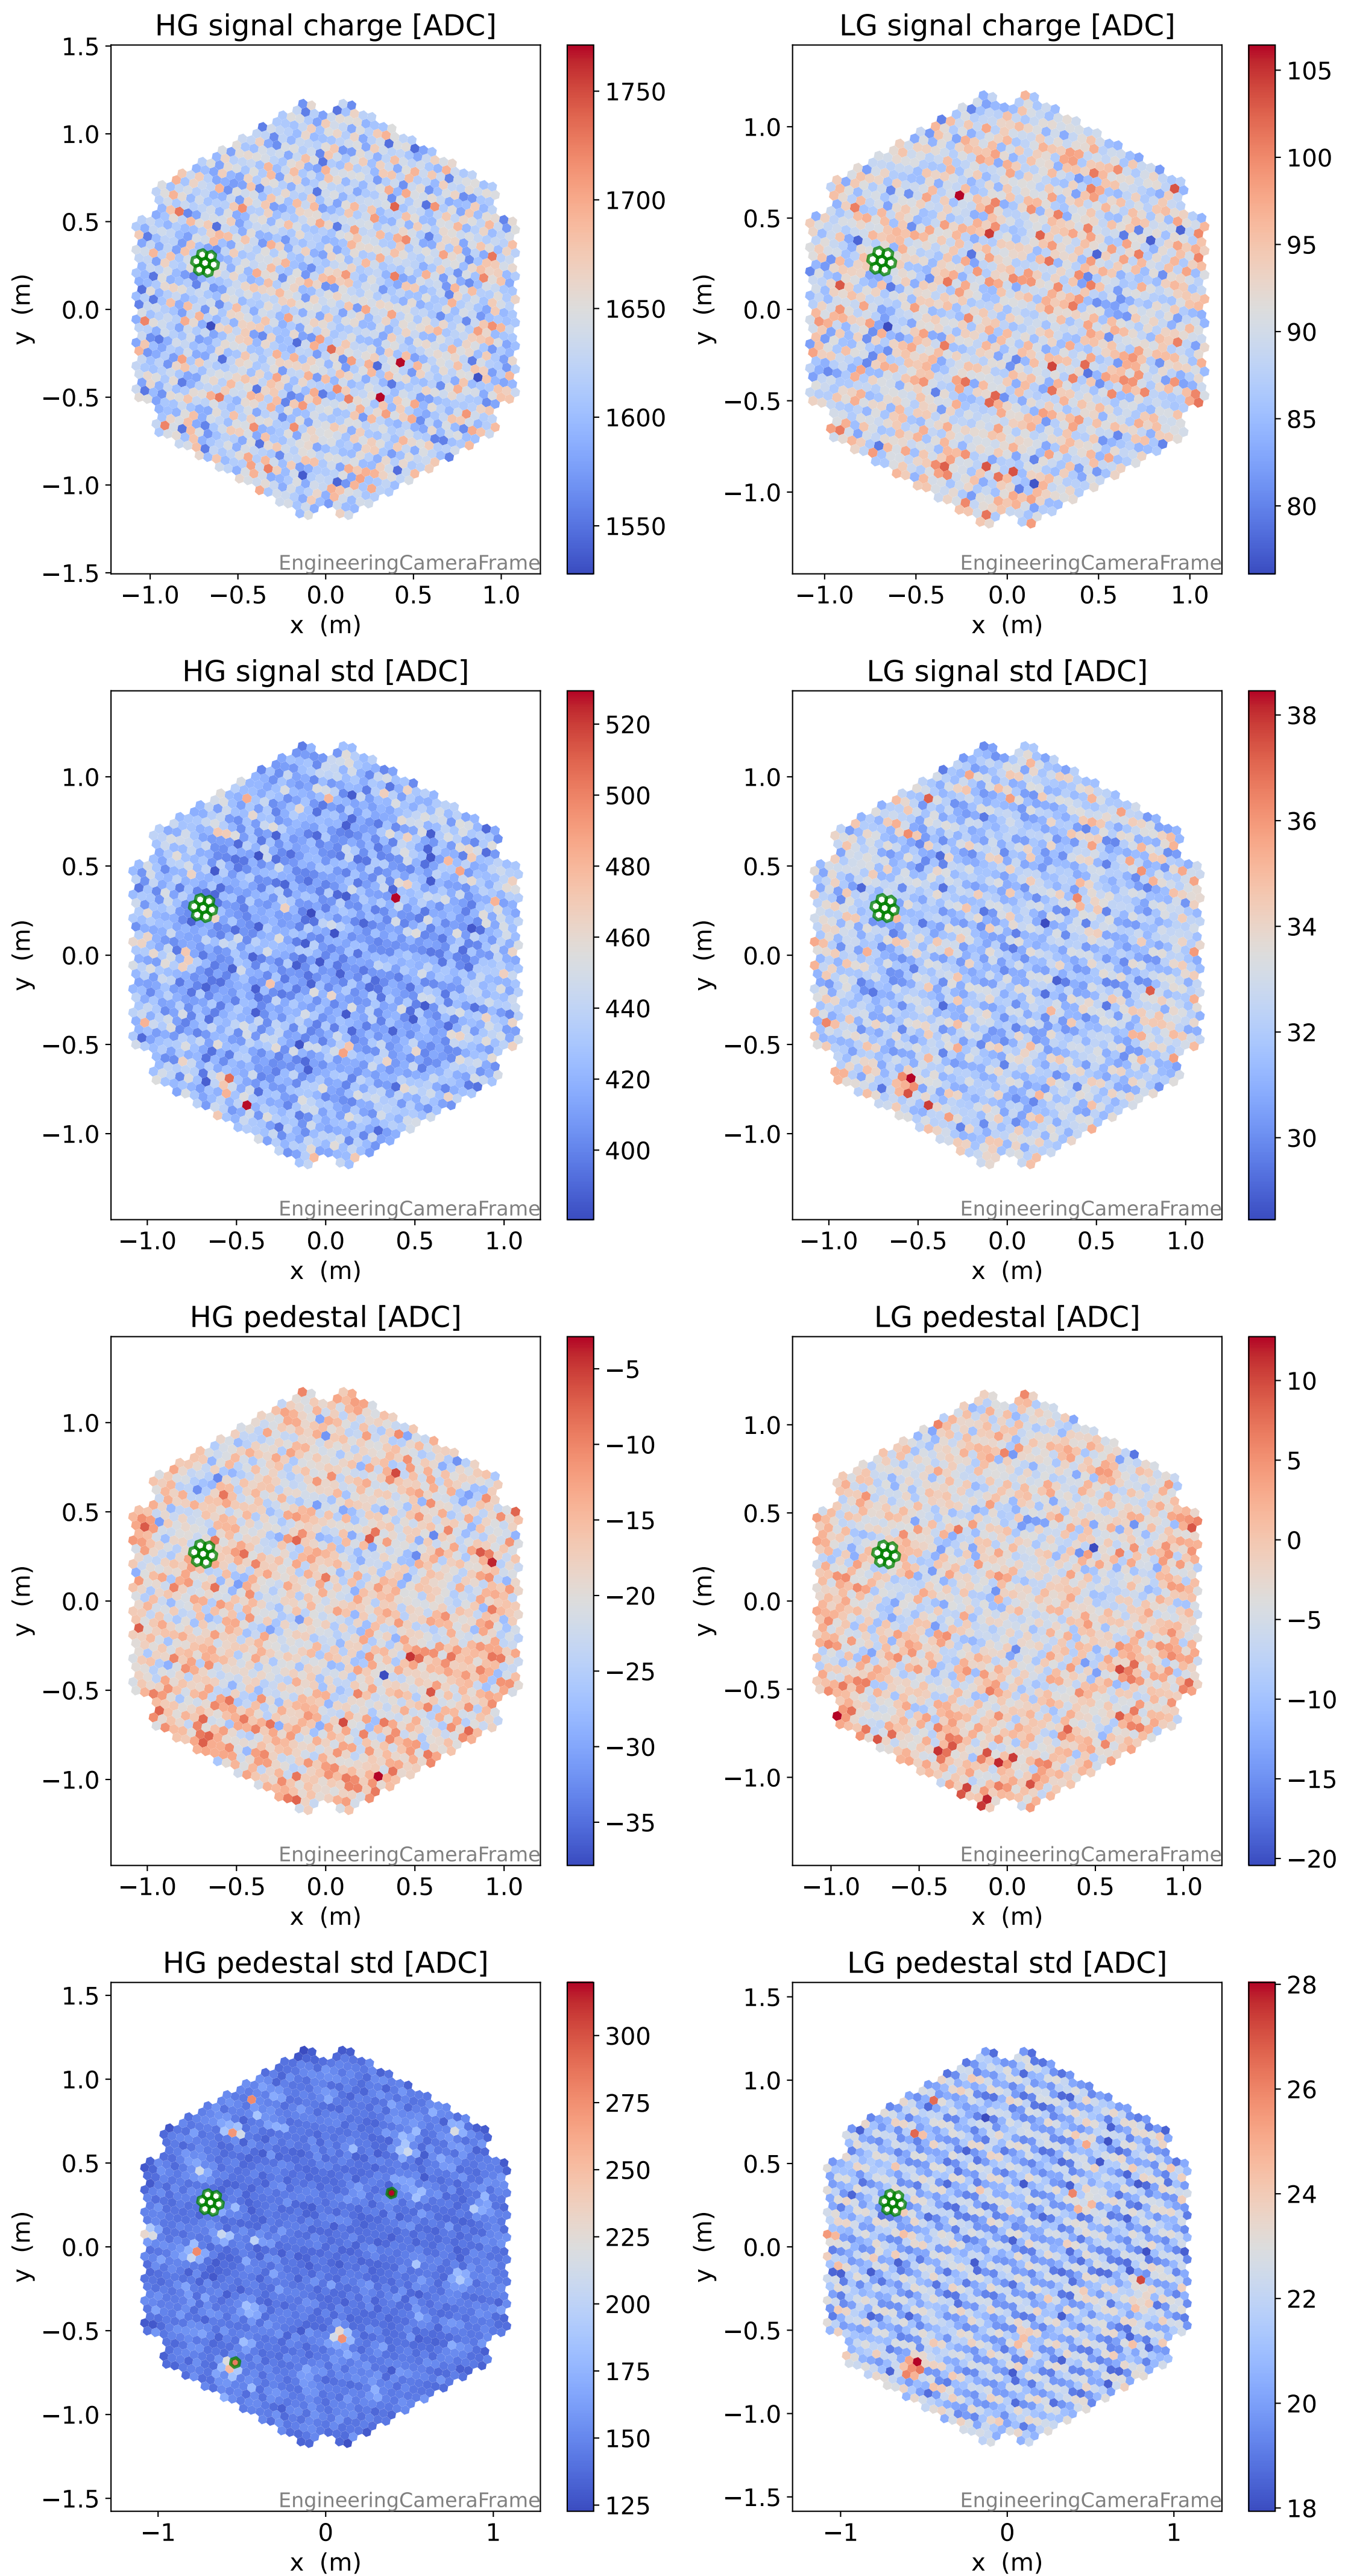

Run 7511

Run 7511

Run 7511 channel: HG

FF sample of 10000 events

pedestal sample of 10000 events

flat-fielded gain [ADC/pe]

Run 7511 channel: LG

FF sample of 10000 events

pedestal sample of 10000 events

flat-fielded gain [ADC/pe]