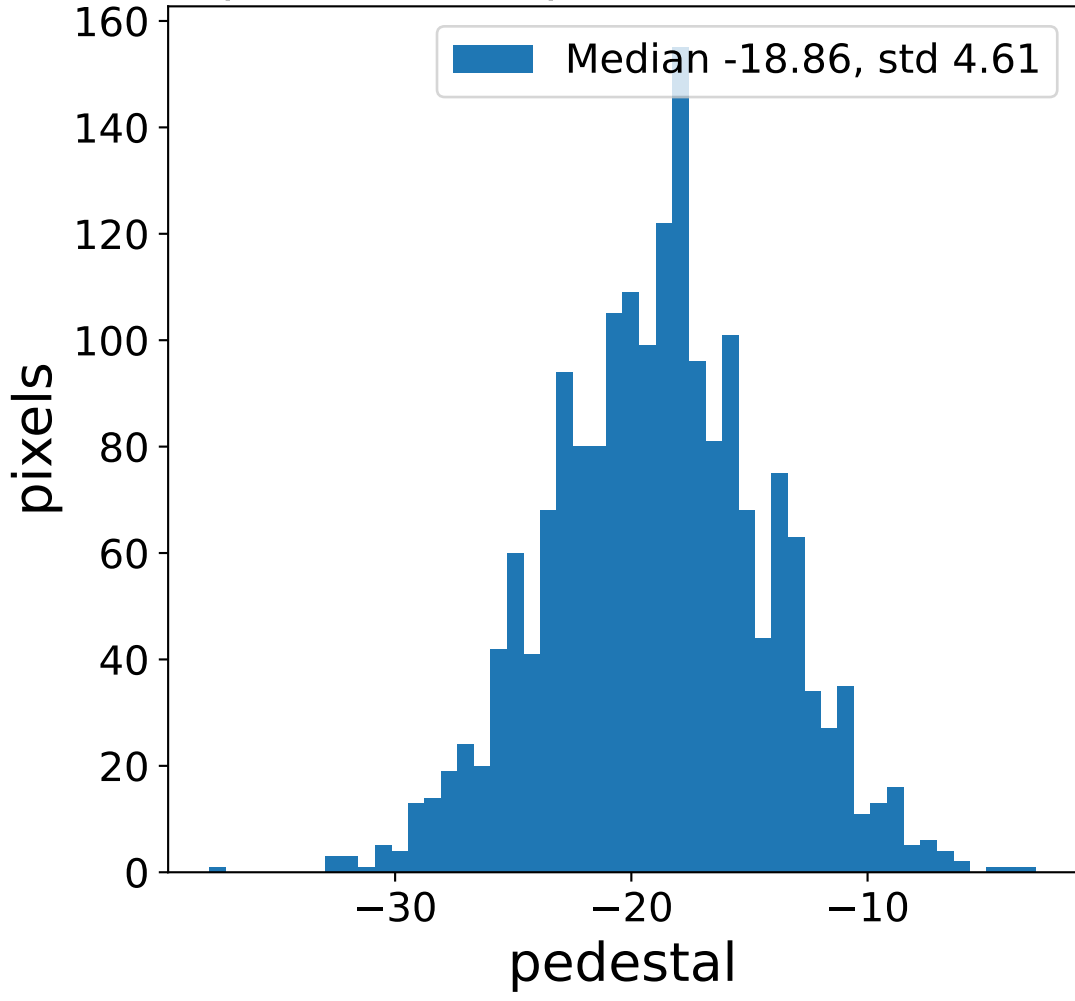

Run 7511

Run 7511

Run 7511 channel: HG

FF sample of 10000 events

pedestal sample of 10000 events

flat-fielded gain [ADC/pe]

Run 7511 channel: LG

FF sample of 10000 events

pedestal sample of 10000 events

flat-fielded gain [ADC/pe]