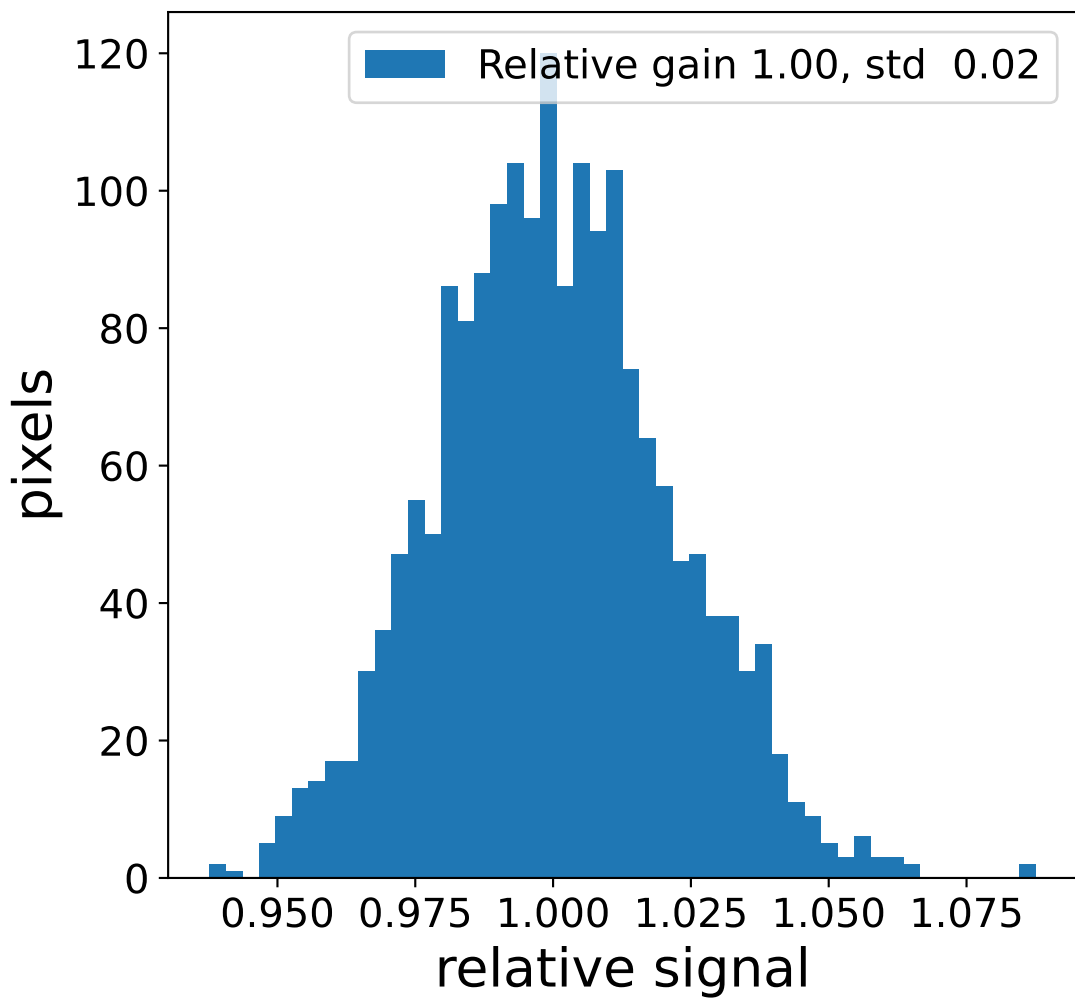

Run 7511

Run 7511

Run 7511 channel: HG

FF sample of 10000 events

pedestal sample of 10000 events

flat-fielded gain [ADC/pe]

Run 7511 channel: LG

FF sample of 10000 events

pedestal sample of 10000 events

flat-fielded gain [ADC/pe]