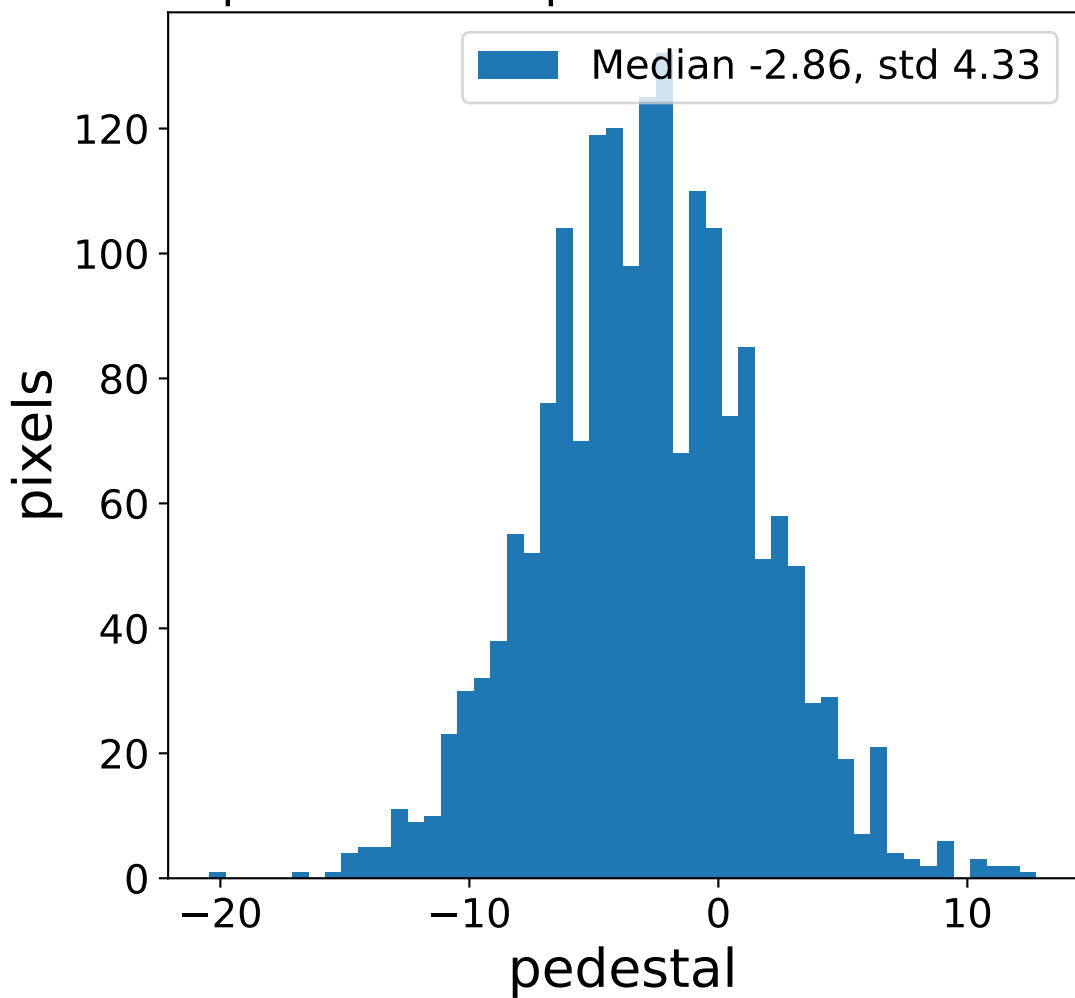

Run 7511

Run 7511

Run 7511 channel: HG

FF sample of 10000 events

pedestal sample of 10000 events

flat-fielded gain [ADC/pe]

Run 7511 channel: LG

FF sample of 10000 events

pedestal sample of 10000 events

flat-fielded gain [ADC/pe]