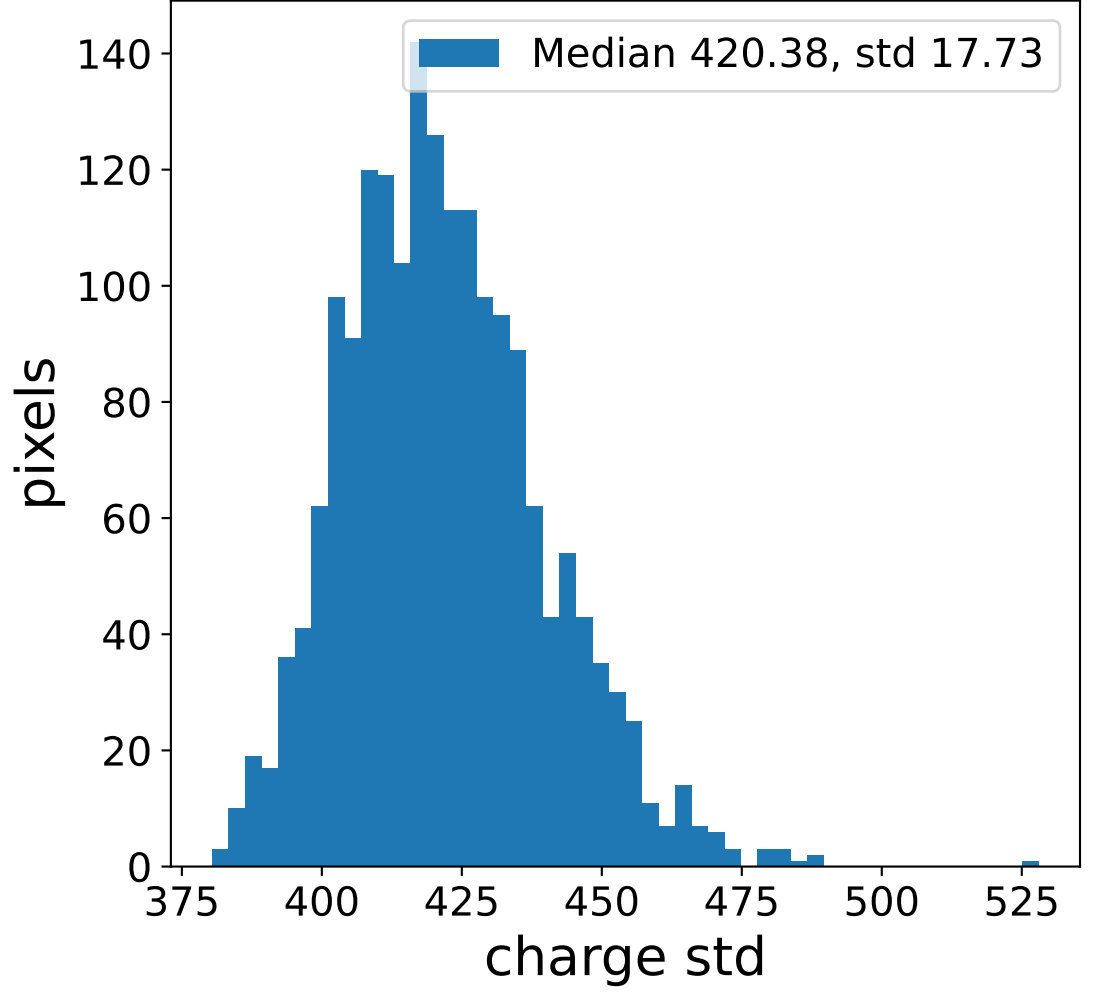

Run 7511

Run 7511

Run 7511 channel: HG

FF sample of 10000 events

pedestal sample of 10000 events

flat-fielded gain [ADC/pe]

Run 7511 channel: LG

FF sample of 10000 events

pedestal sample of 10000 events

flat-fielded gain [ADC/pe]