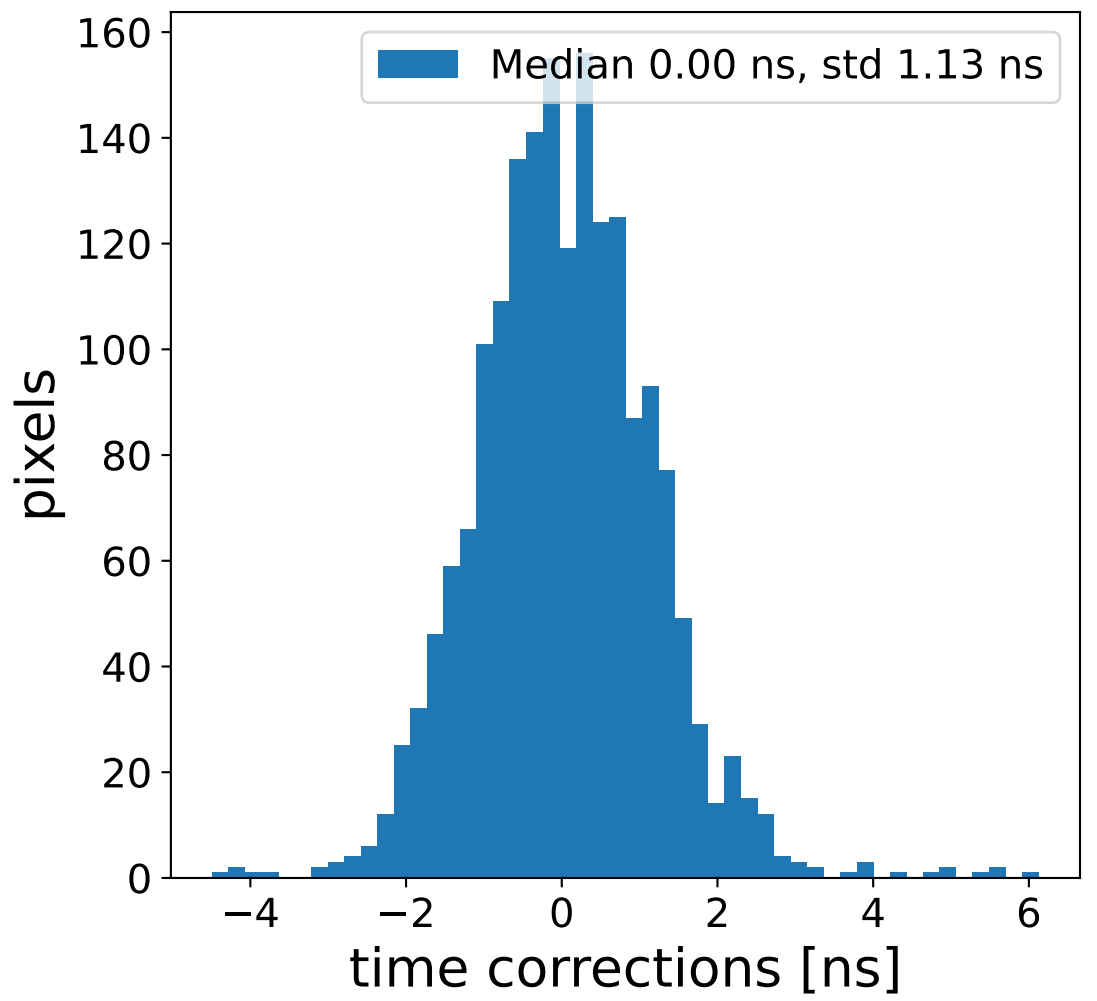

Run 7511

Run 7511

Run 7511 channel: HG

FF sample of 10000 events

pedestal sample of 10000 events

flat-fielded gain [ADC/pe]

Run 7511 channel: LG

FF sample of 10000 events

pedestal sample of 10000 events

flat-fielded gain [ADC/pe]