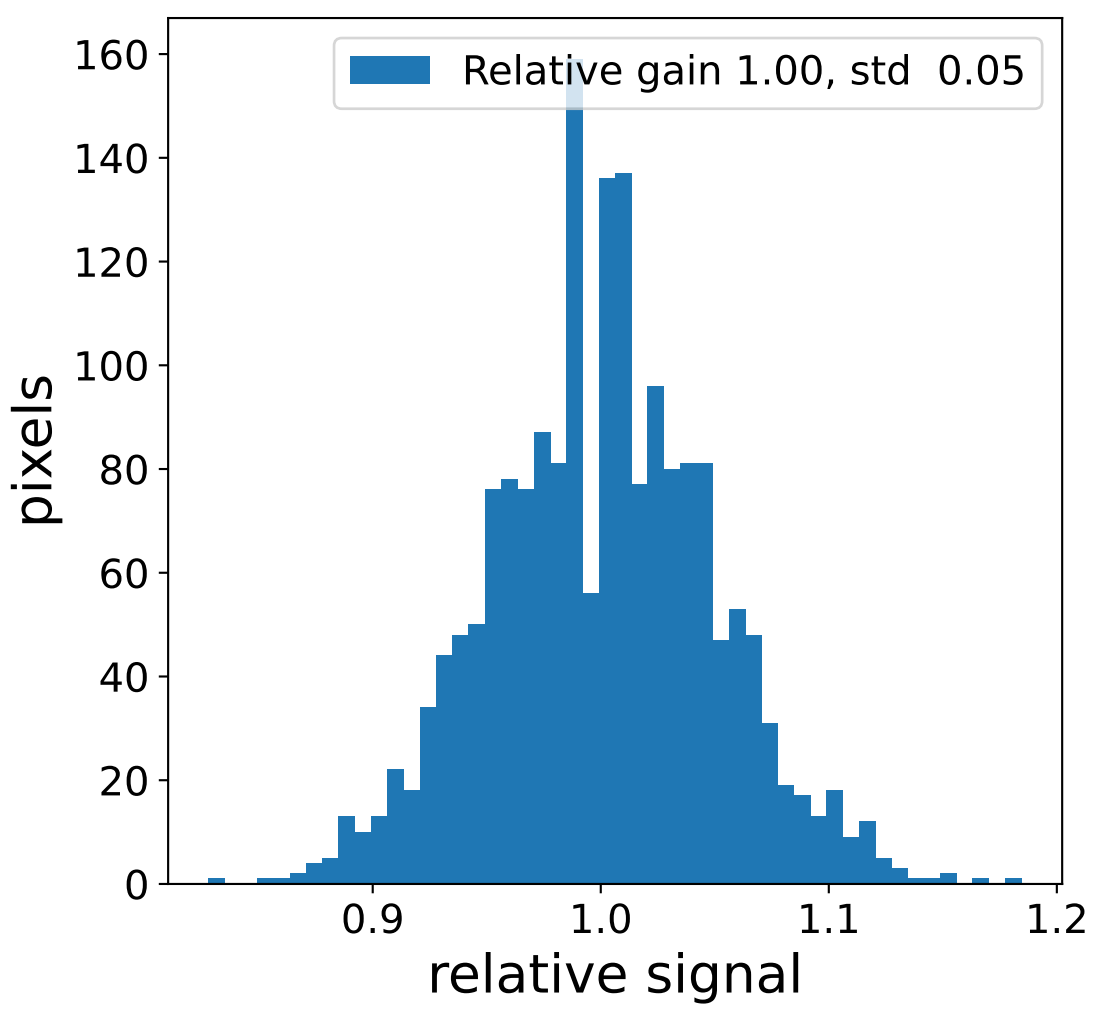

Run 7511

Run 7511

Run 7511 channel: HG

FF sample of 10000 events

pedestal sample of 10000 events

flat-fielded gain [ADC/pe]

Run 7511 channel: LG

FF sample of 10000 events

pedestal sample of 10000 events

flat-fielded gain [ADC/pe]