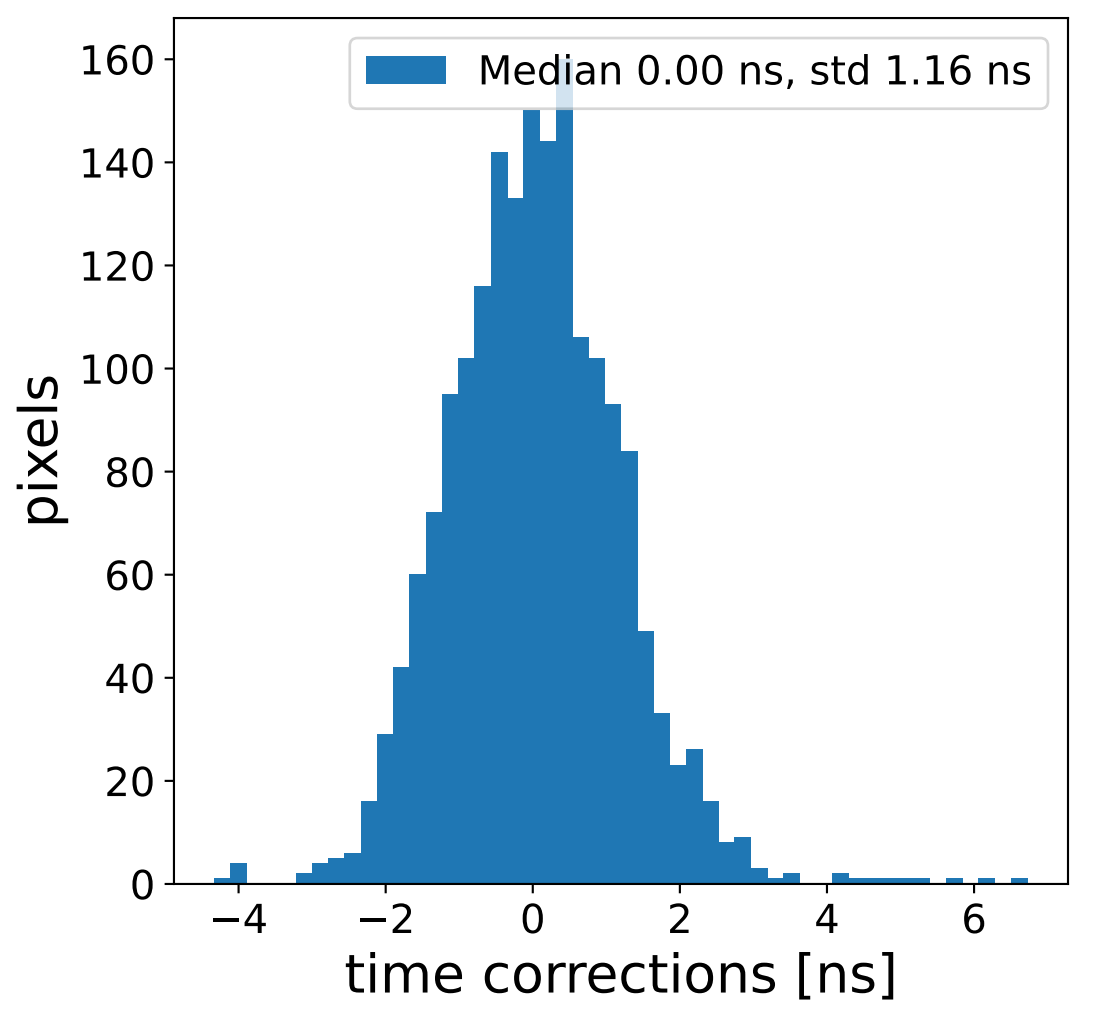

Run 7511

Run 7511

Run 7511 channel: HG

FF sample of 10000 events

pedestal sample of 10000 events

flat-fielded gain [ADC/pe]

Run 7511 channel: LG

FF sample of 10000 events

pedestal sample of 10000 events

flat-fielded gain [ADC/pe]