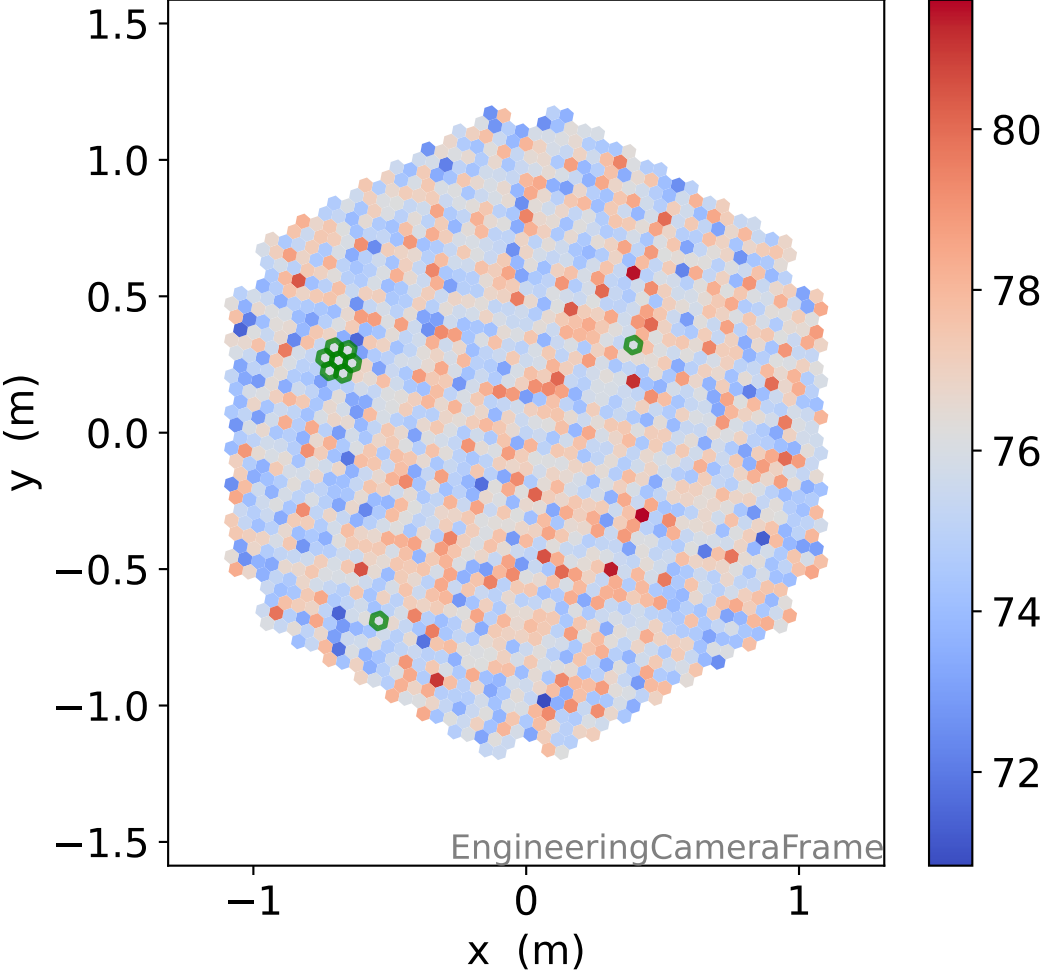

Run 7511

Run 7511

Run 7511 channel: HG

FF sample of 10000 events

pedestal sample of 10000 events

flat-fielded gain [ADC/pe]

Run 7511 channel: LG

FF sample of 10000 events

pedestal sample of 10000 events

flat-fielded gain [ADC/pe]