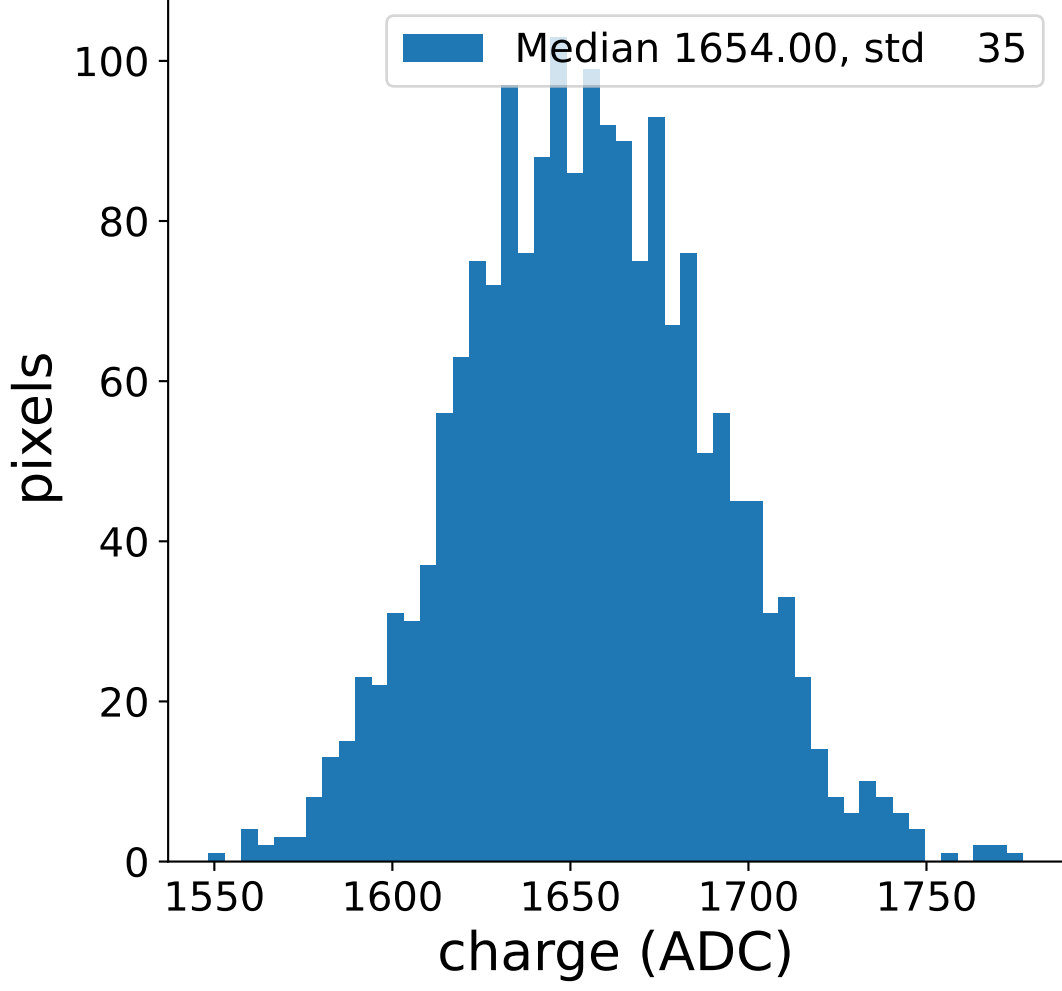

Run 7511

Run 7511

Run 7511 channel: HG

FF sample of 10000 events

pedestal sample of 10000 events

flat-fielded gain [ADC/pe]

Run 7511 channel: LG

FF sample of 10000 events

pedestal sample of 10000 events

flat-fielded gain [ADC/pe]