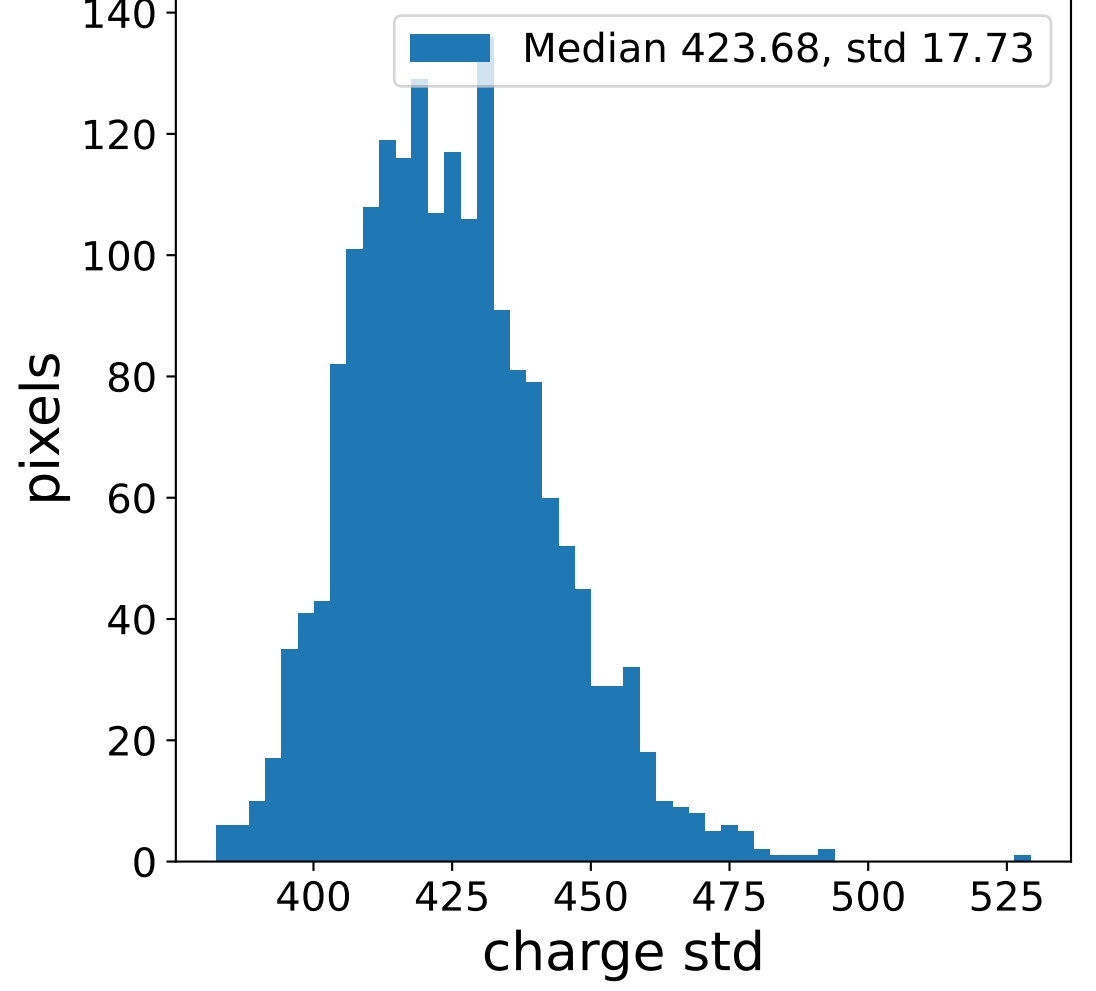

Run 7511

Run 7511

Run 7511 channel: HG

FF sample of 10000 events

pedestal sample of 10000 events

flat-fielded gain [ADC/pe]

Run 7511 channel: LG

FF sample of 10000 events

pedestal sample of 10000 events

flat-fielded gain [ADC/pe]