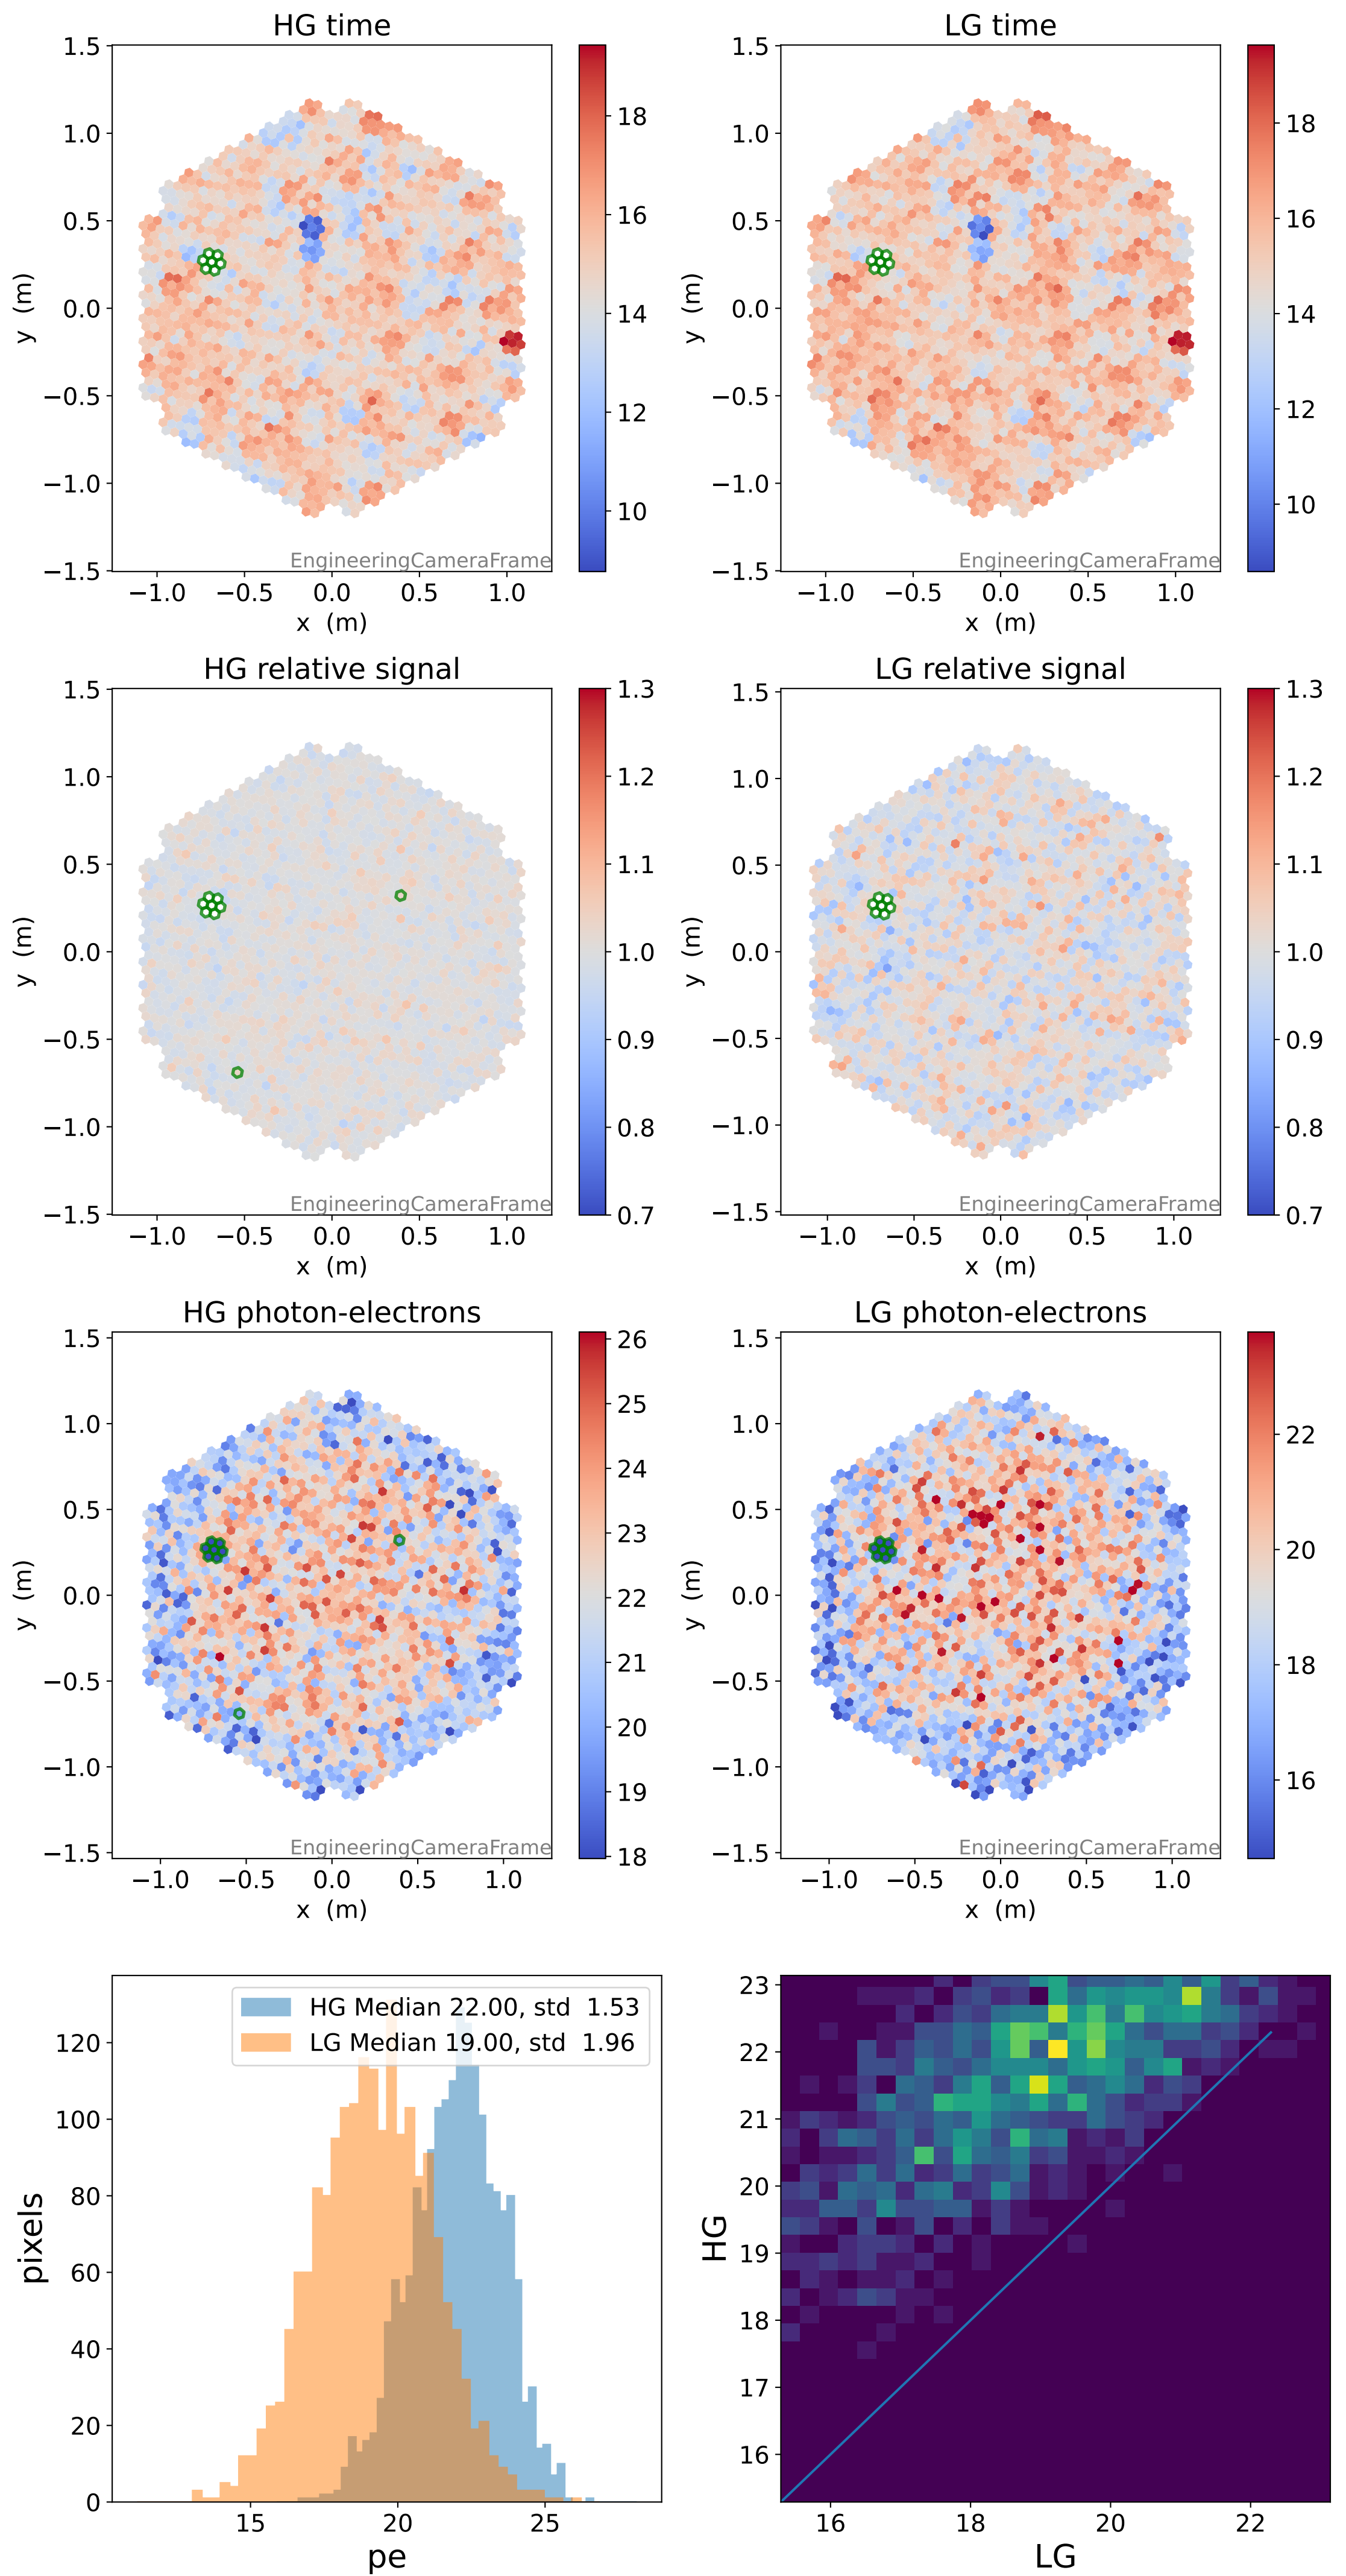

Run 7511

Run 7511

Run 7511 channel: HG

FF sample of 10000 events

pedestal sample of 10000 events

flat-fielded gain [ADC/pe]

Run 7511 channel: LG

FF sample of 10000 events

pedestal sample of 10000 events

flat-fielded gain [ADC/pe]