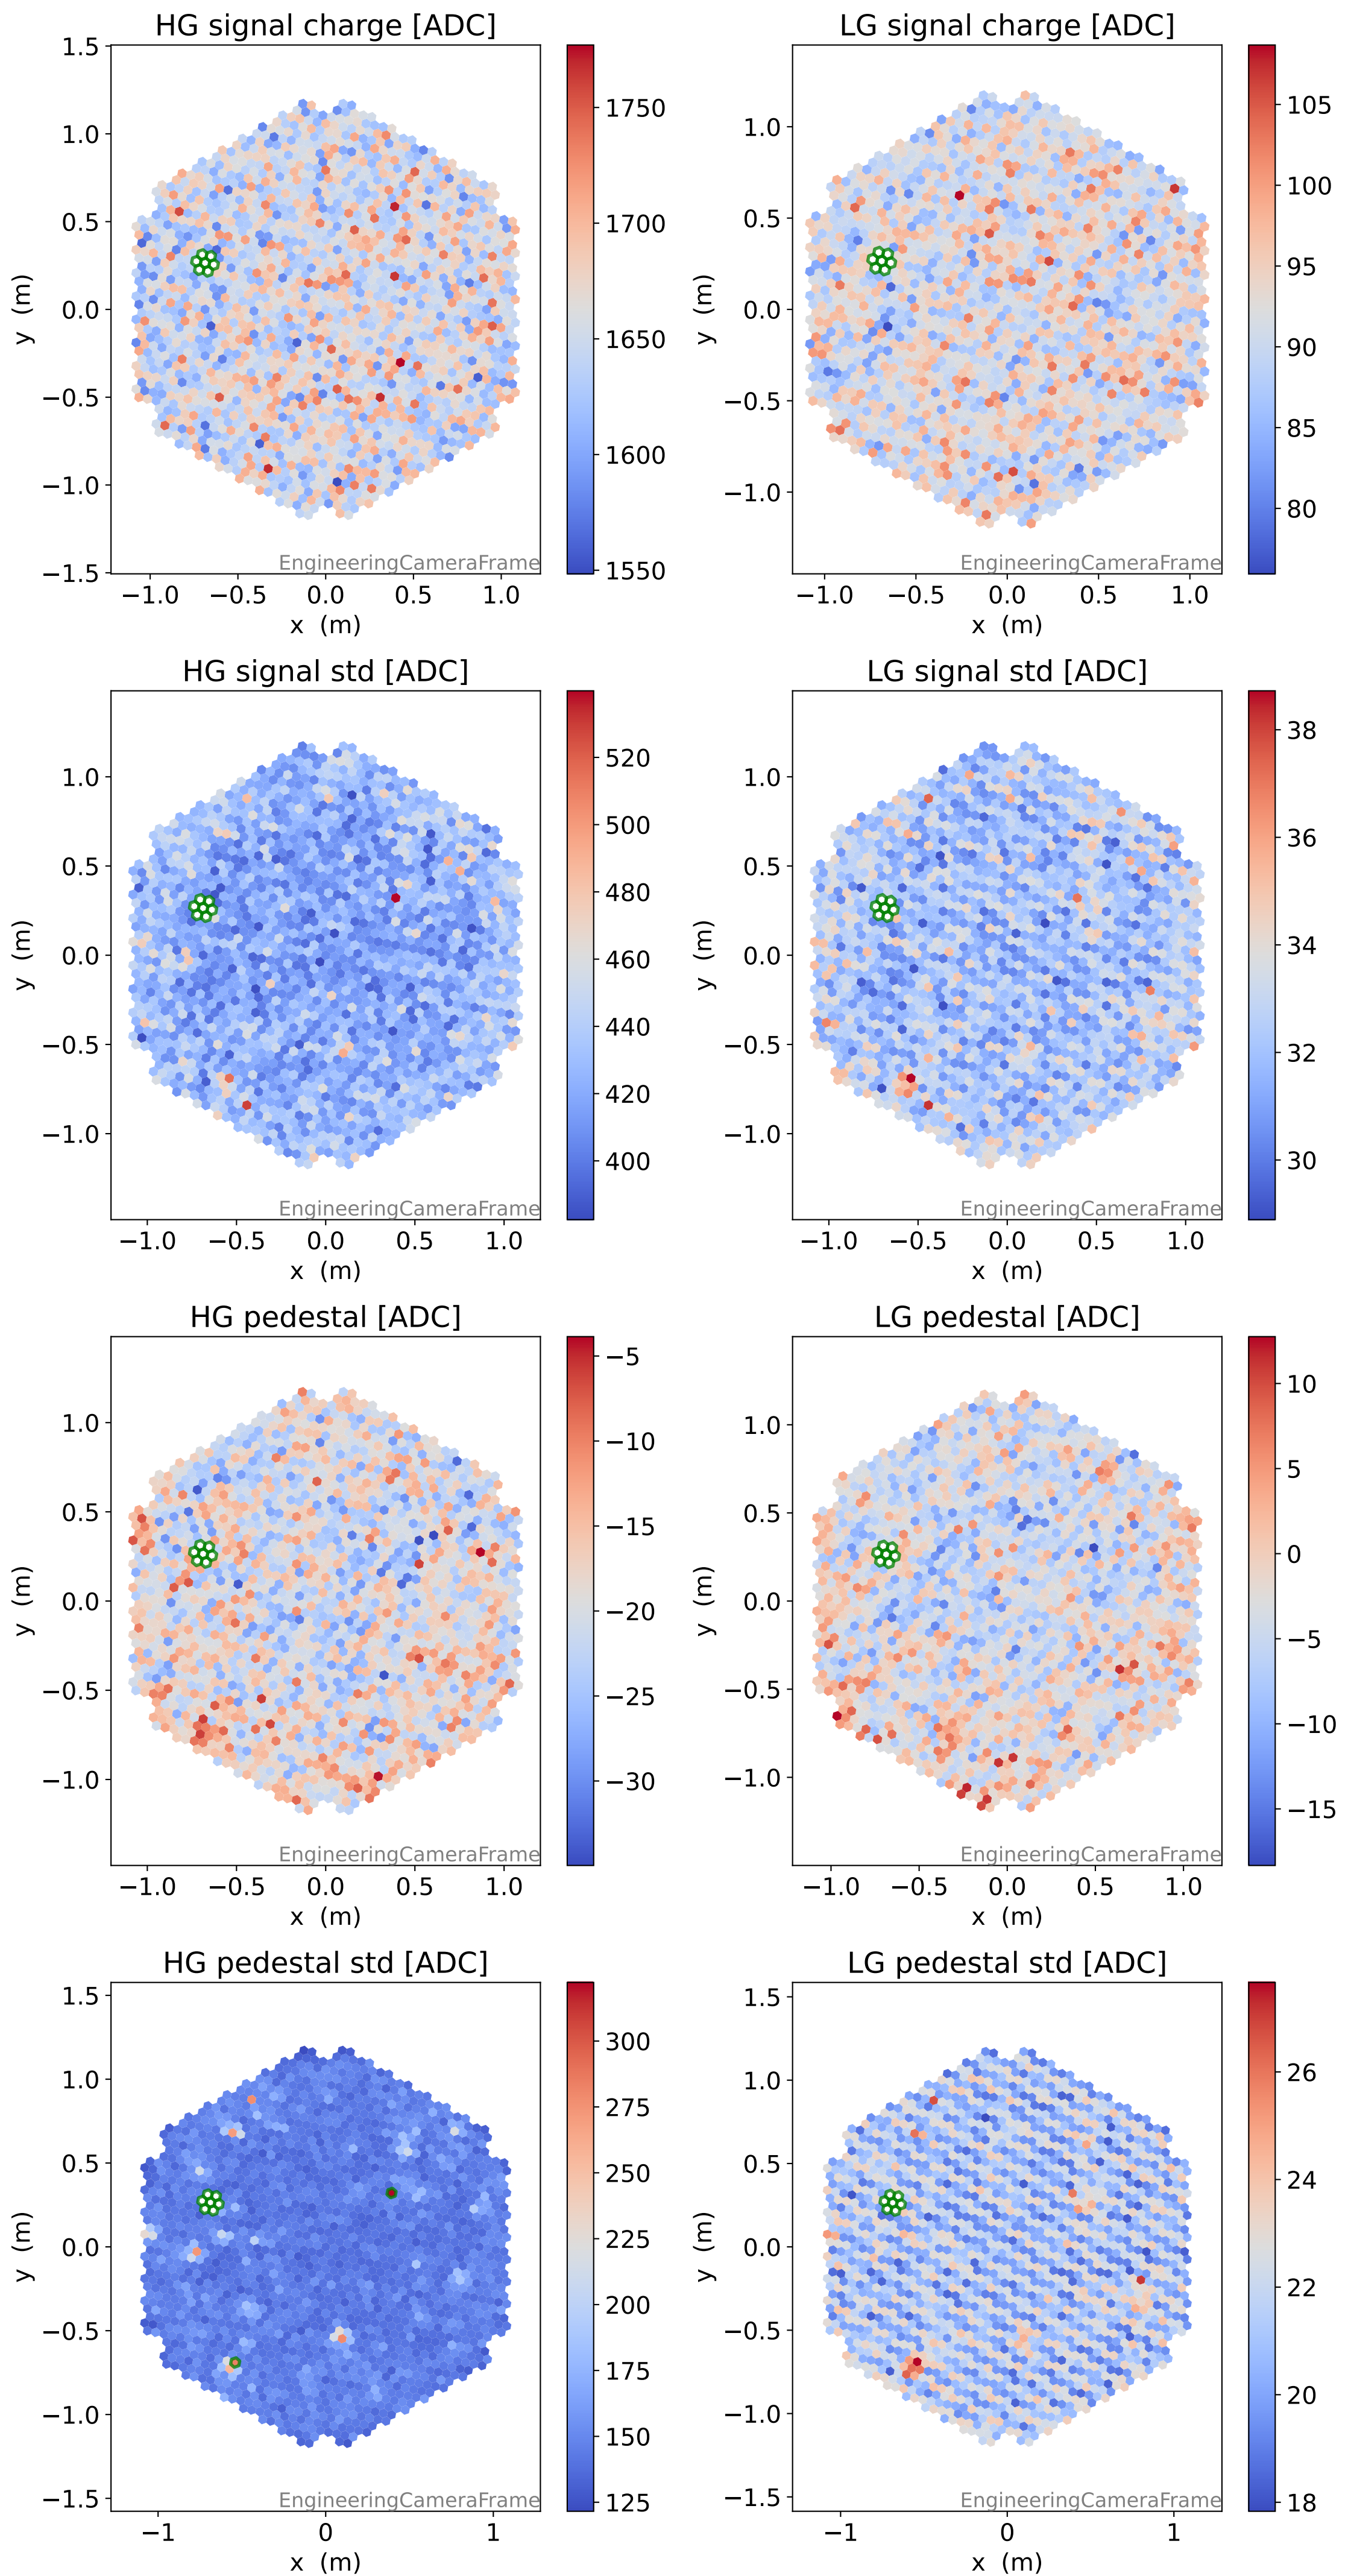

Run 7511

Run 7511

Run 7511 channel: HG

FF sample of 10000 events

pedestal sample of 10000 events

flat-fielded gain [ADC/pe]

Run 7511 channel: LG

FF sample of 10000 events

pedestal sample of 10000 events

flat-fielded gain [ADC/pe]