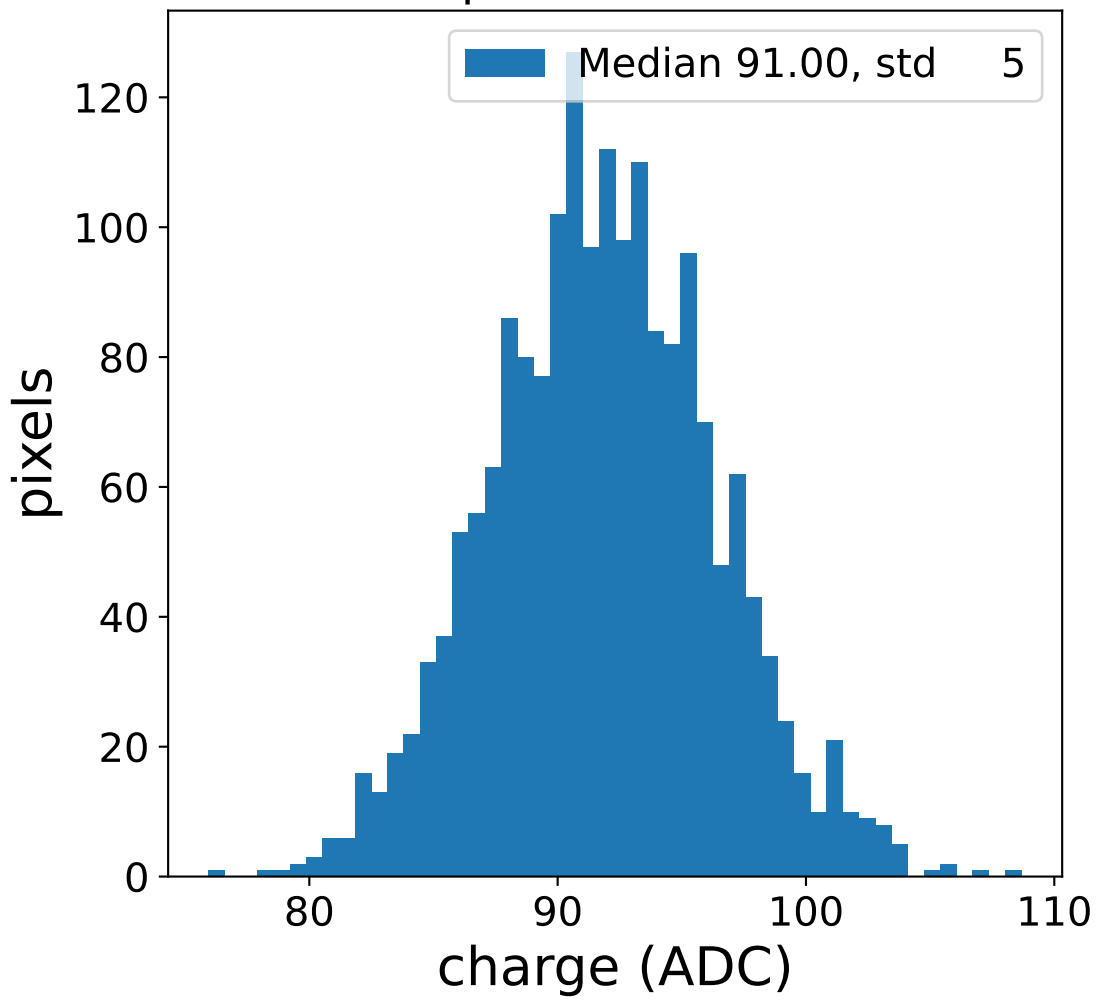

Run 7511

Run 7511

Run 7511 channel: HG

FF sample of 10000 events

pedestal sample of 10000 events

flat-fielded gain [ADC/pe]

Run 7511 channel: LG

FF sample of 10000 events

pedestal sample of 10000 events

flat-fielded gain [ADC/pe]