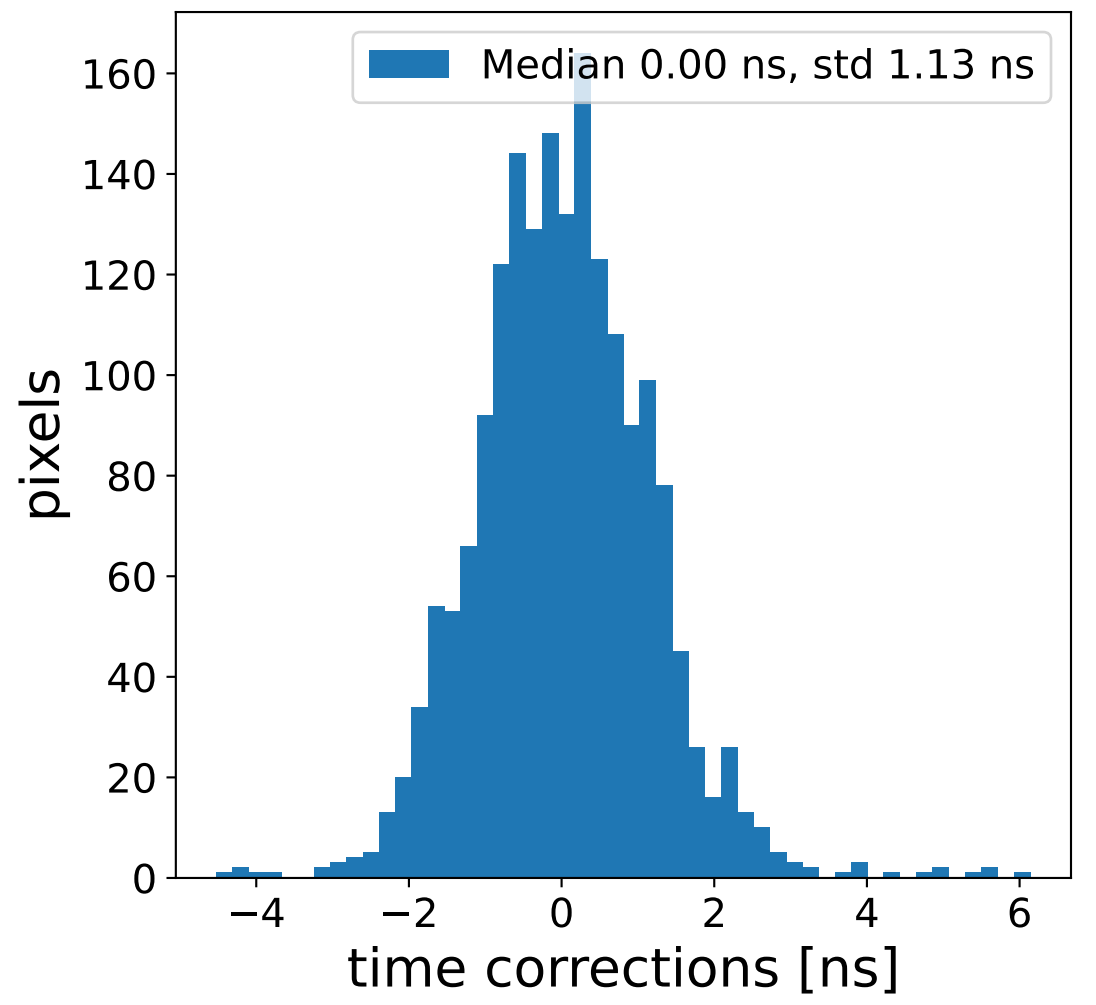

Run 7511

Run 7511

Run 7511 channel: HG

FF sample of 10000 events

pedestal sample of 10000 events

flat-fielded gain [ADC/pe]

Run 7511 channel: LG

FF sample of 10000 events

pedestal sample of 10000 events

flat-fielded gain [ADC/pe]