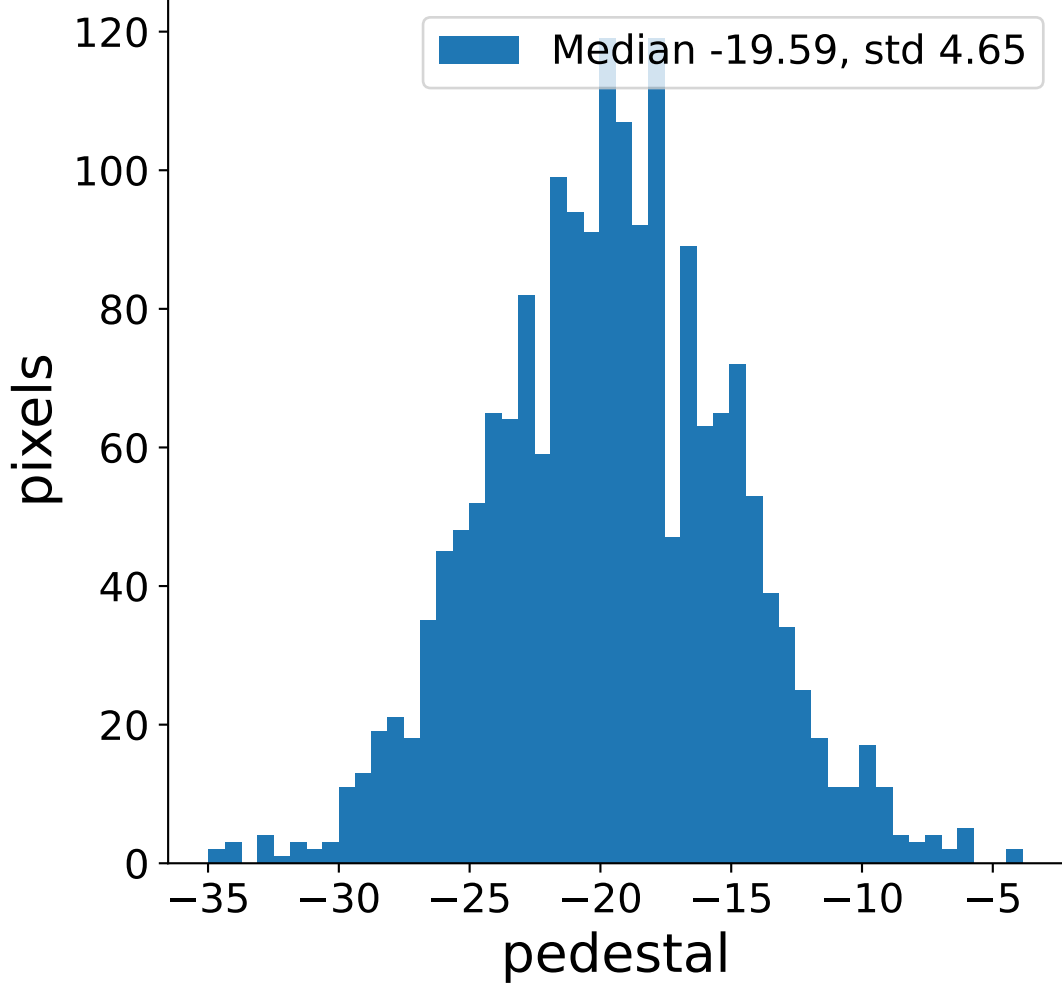

Run 7511

Run 7511

Run 7511 channel: HG

FF sample of 10000 events

pedestal sample of 10000 events

flat-fielded gain [ADC/pe]

Run 7511 channel: LG

FF sample of 10000 events

pedestal sample of 10000 events

flat-fielded gain [ADC/pe]