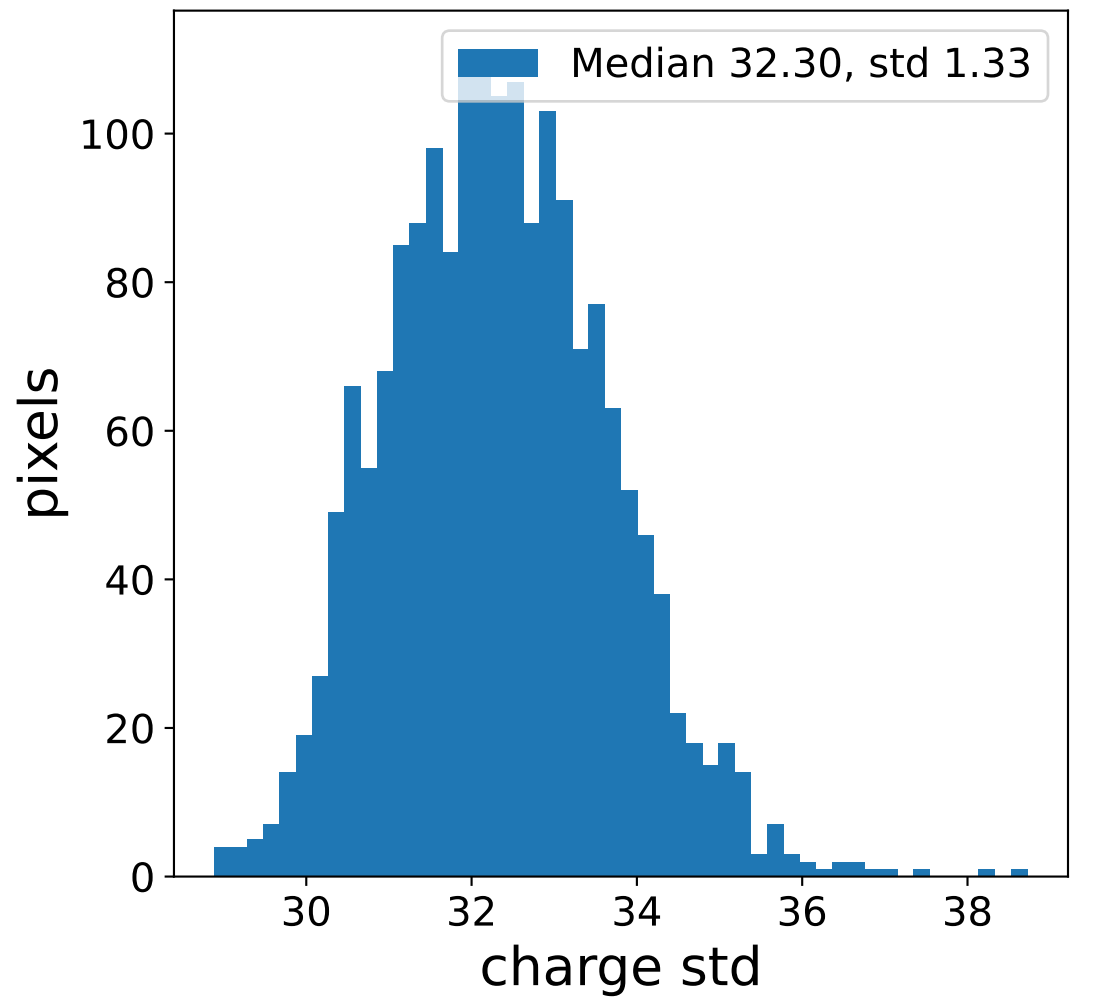

Run 7511

Run 7511

Run 7511 channel: HG

FF sample of 10000 events

pedestal sample of 10000 events

flat-fielded gain [ADC/pe]

Run 7511 channel: LG

FF sample of 10000 events

pedestal sample of 10000 events

flat-fielded gain [ADC/pe]