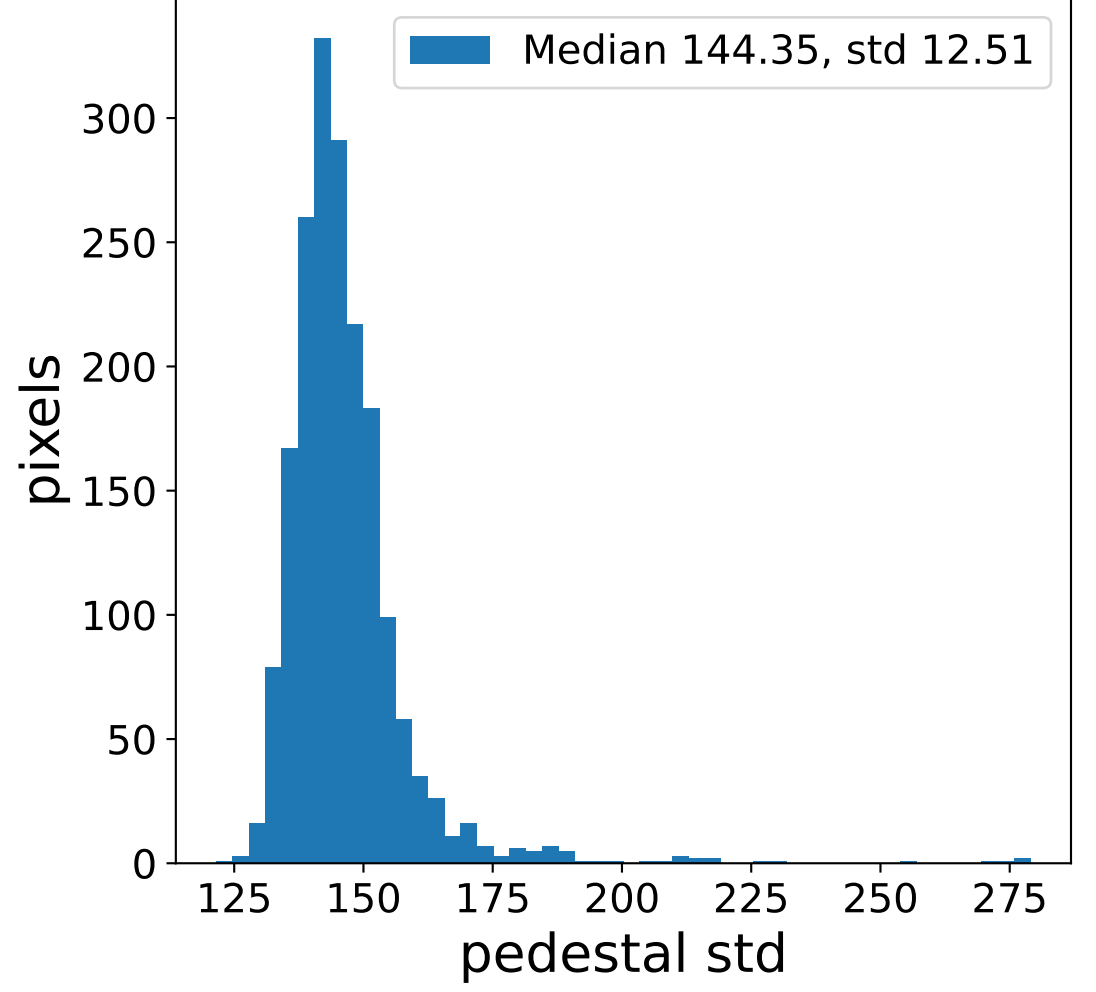

Run 7511

Run 7511

Run 7511 channel: HG

FF sample of 10000 events

pedestal sample of 10000 events

flat-fielded gain [ADC/pe]

Run 7511 channel: LG

FF sample of 10000 events

pedestal sample of 10000 events

flat-fielded gain [ADC/pe]