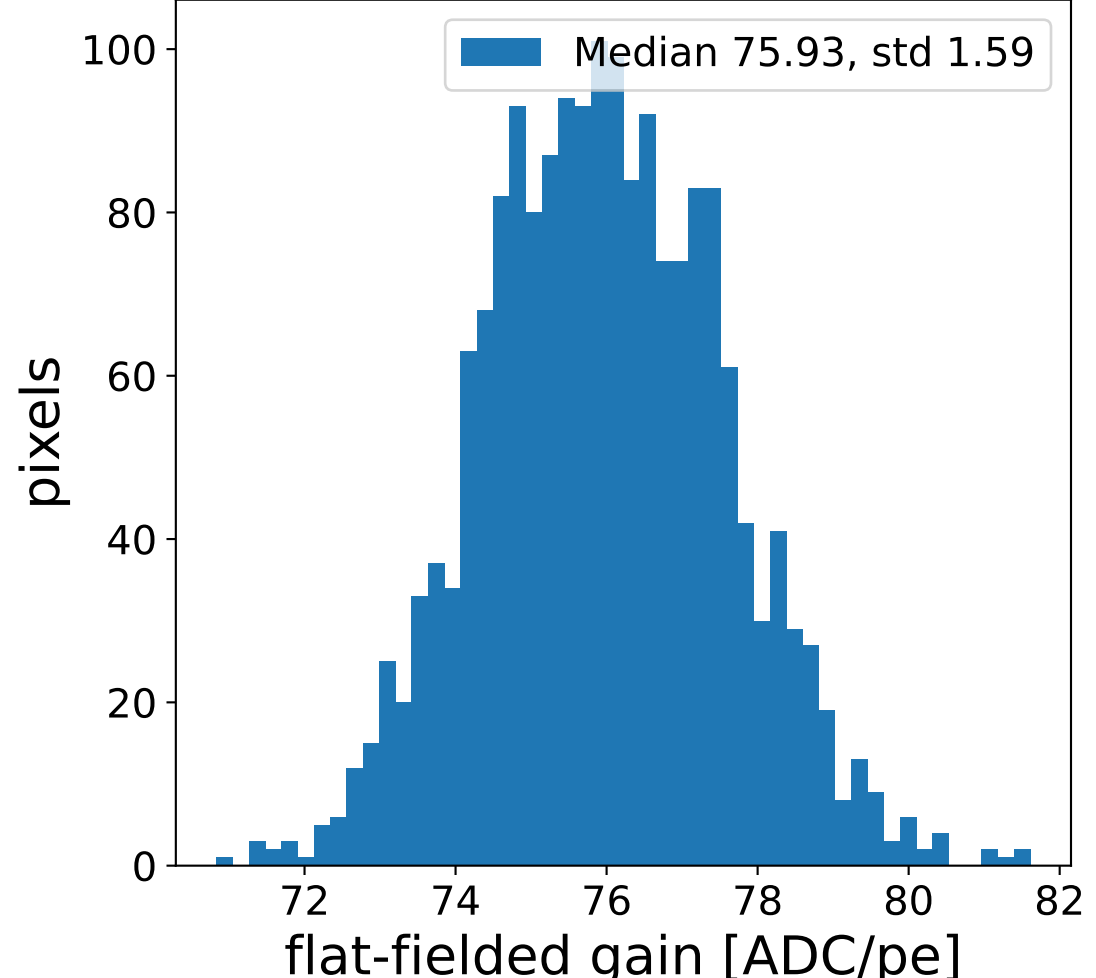

Run 7511

Run 7511

Run 7511 channel: HG

FF sample of 10000 events

pedestal sample of 10000 events

flat-fielded gain [ADC/pe]

Run 7511 channel: LG

FF sample of 10000 events

pedestal sample of 10000 events

flat-fielded gain [ADC/pe]