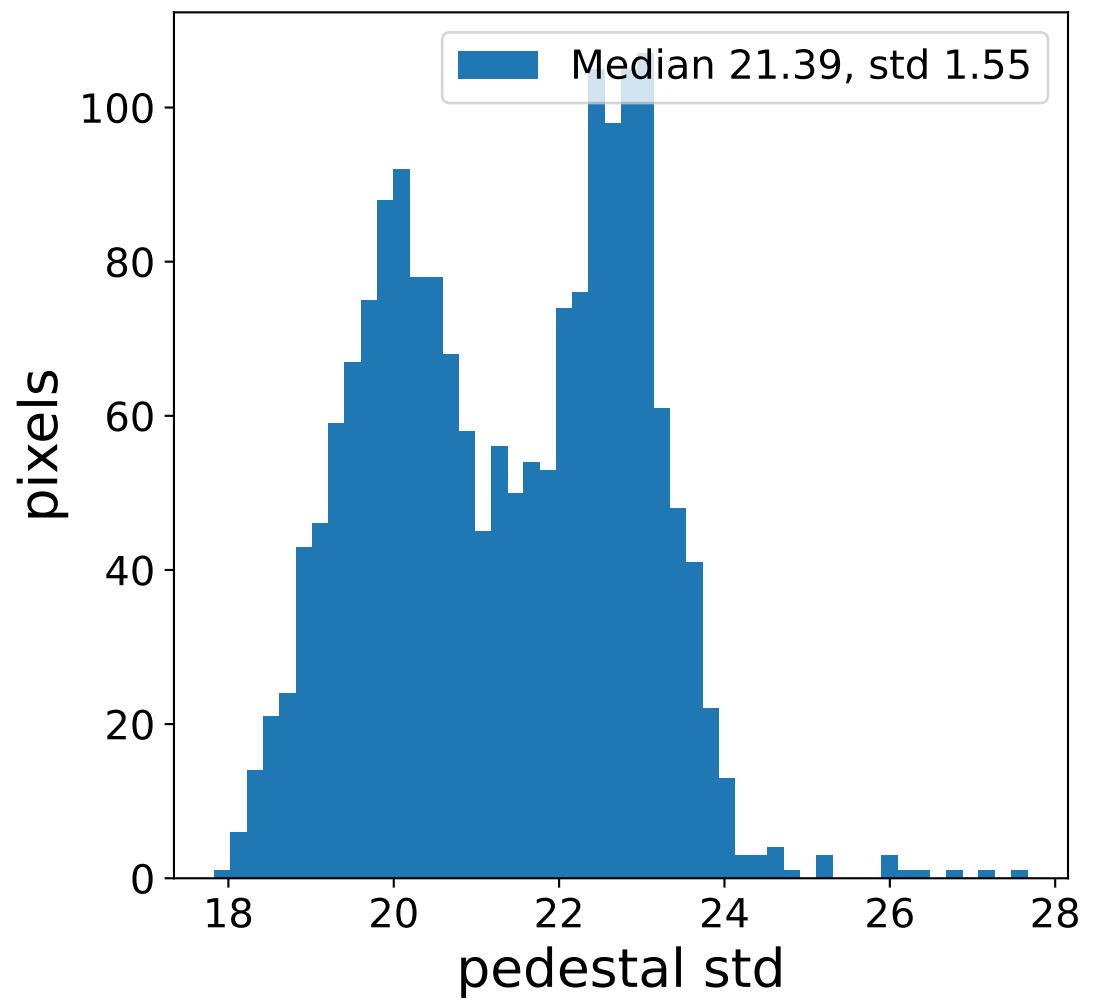

Run 7511

Run 7511

Run 7511 channel: HG

FF sample of 10000 events

pedestal sample of 10000 events

flat-fielded gain [ADC/pe]

Run 7511 channel: LG

FF sample of 10000 events

pedestal sample of 10000 events

flat-fielded gain [ADC/pe]