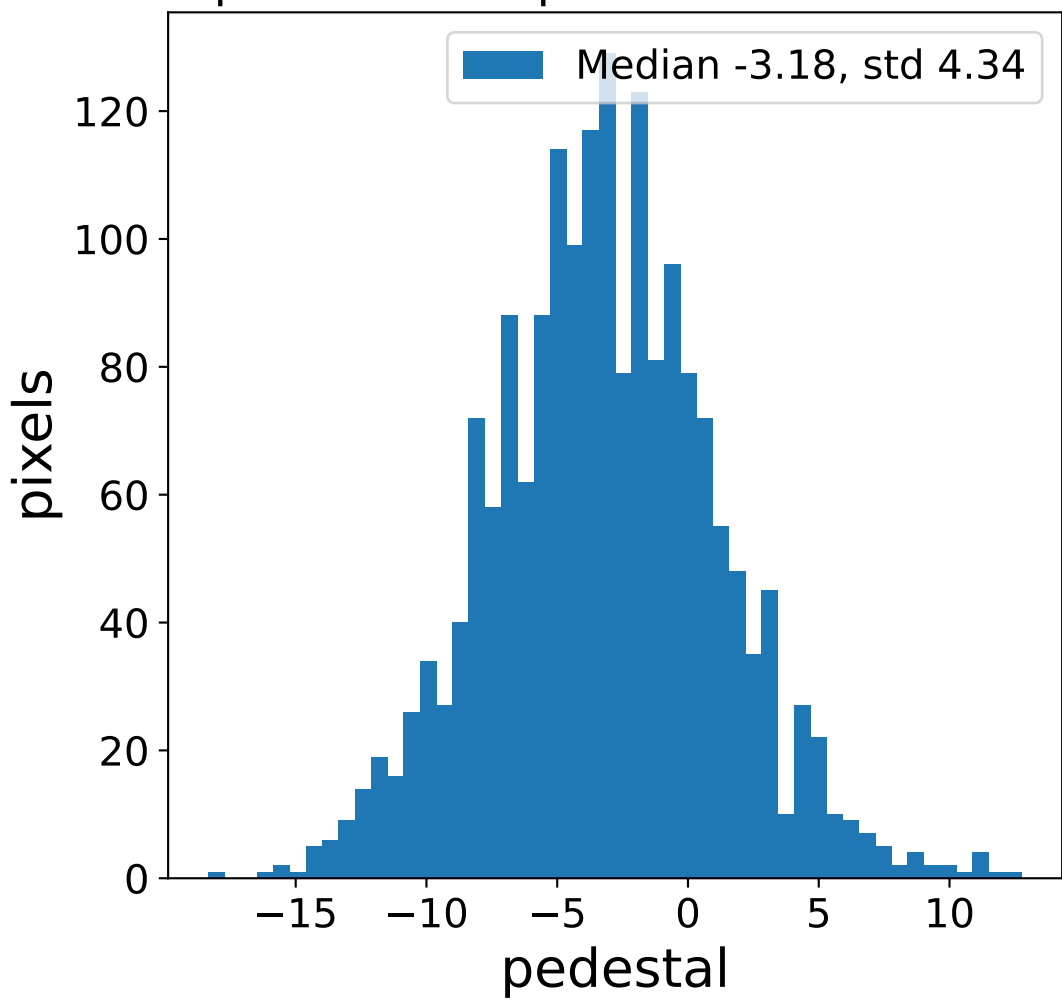

Run 7511

Run 7511

Run 7511 channel: HG

FF sample of 10000 events

pedestal sample of 10000 events

flat-fielded gain [ADC/pe]

Run 7511 channel: LG

FF sample of 10000 events

pedestal sample of 10000 events

flat-fielded gain [ADC/pe]