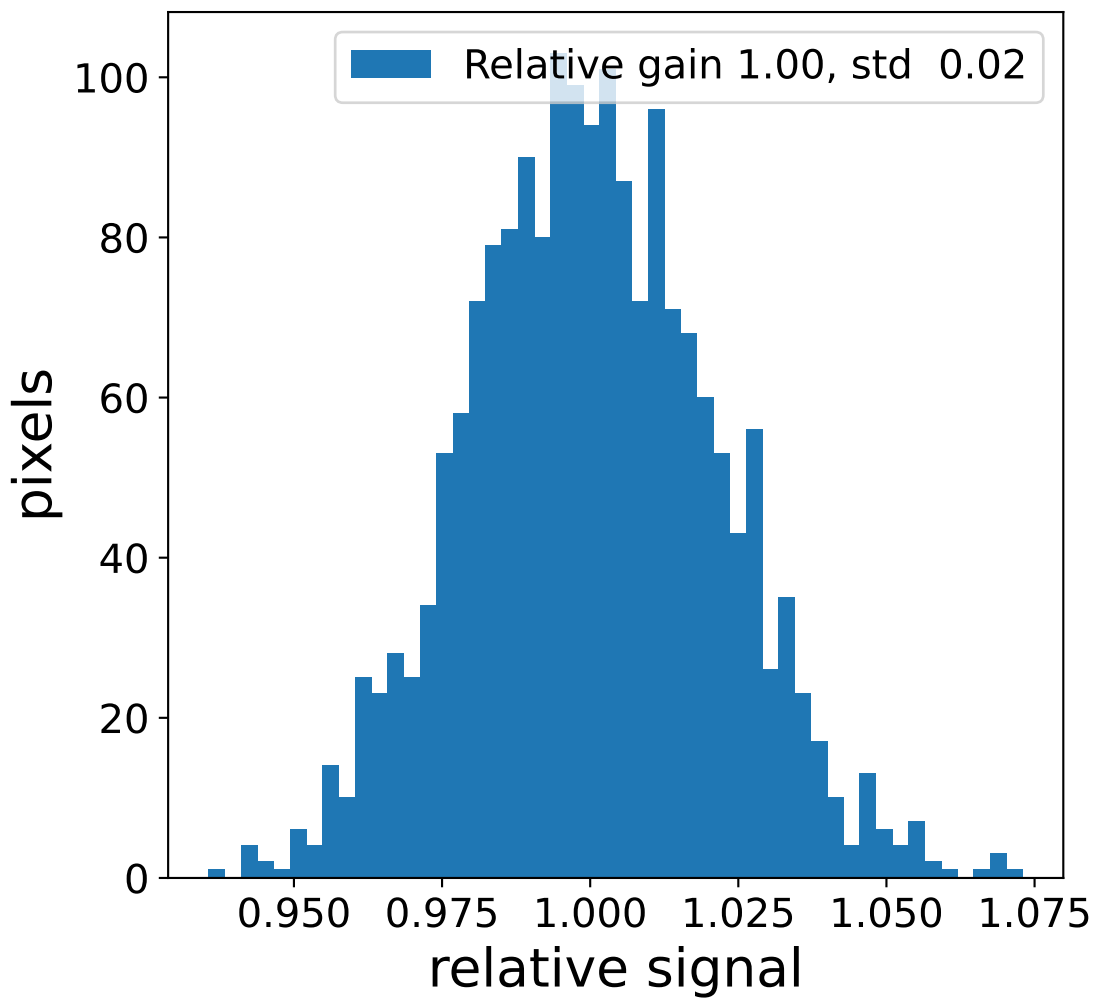

Run 7511

Run 7511

Run 7511 channel: HG

FF sample of 10000 events

pedestal sample of 10000 events

flat-fielded gain [ADC/pe]

Run 7511 channel: LG

FF sample of 10000 events

pedestal sample of 10000 events

flat-fielded gain [ADC/pe]