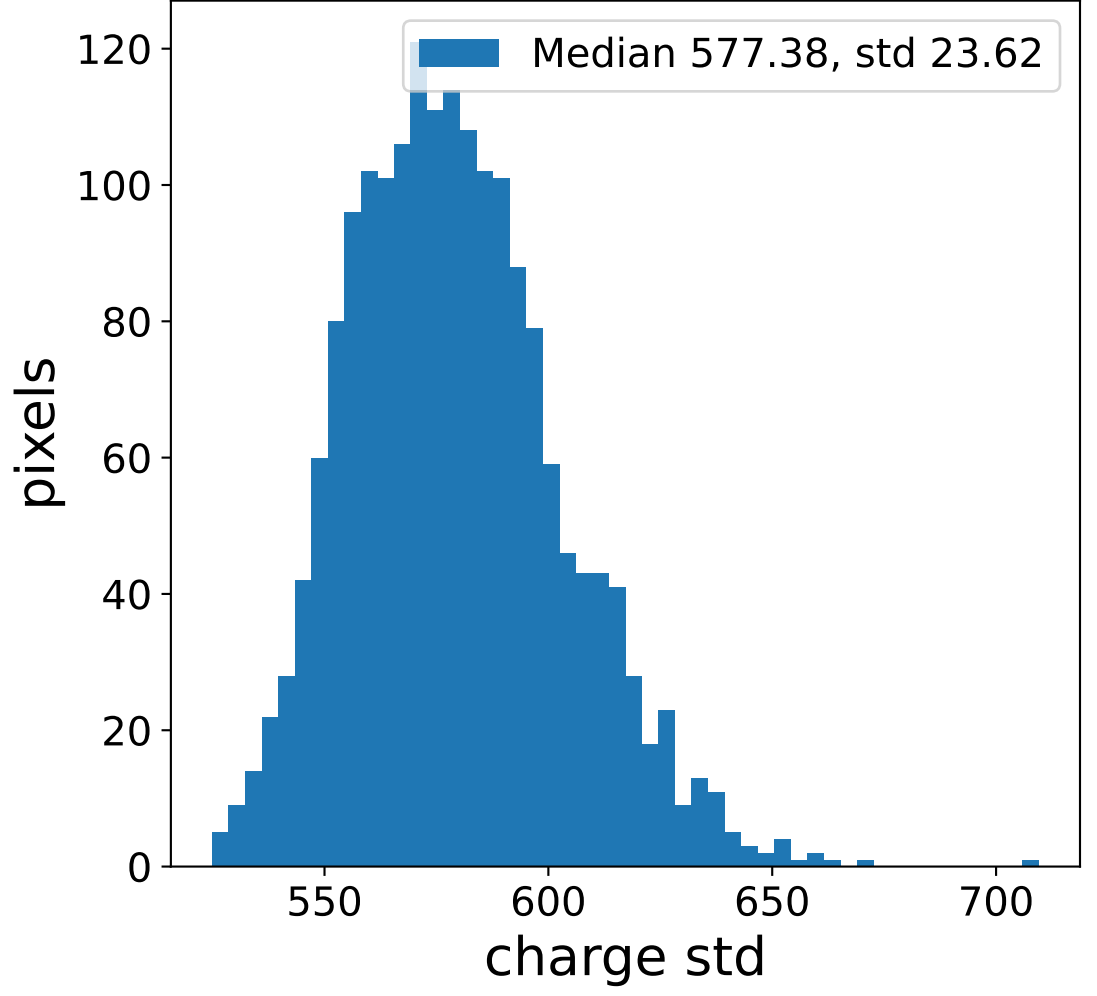

Run 7510

Run 7510

Run 7510 channel: HG

FF sample of 10000 events

pedestal sample of 10000 events

flat-fielded gain [ADC/pe]

Run 7510 channel: LG

FF sample of 10000 events

pedestal sample of 10000 events

flat-fielded gain [ADC/pe]