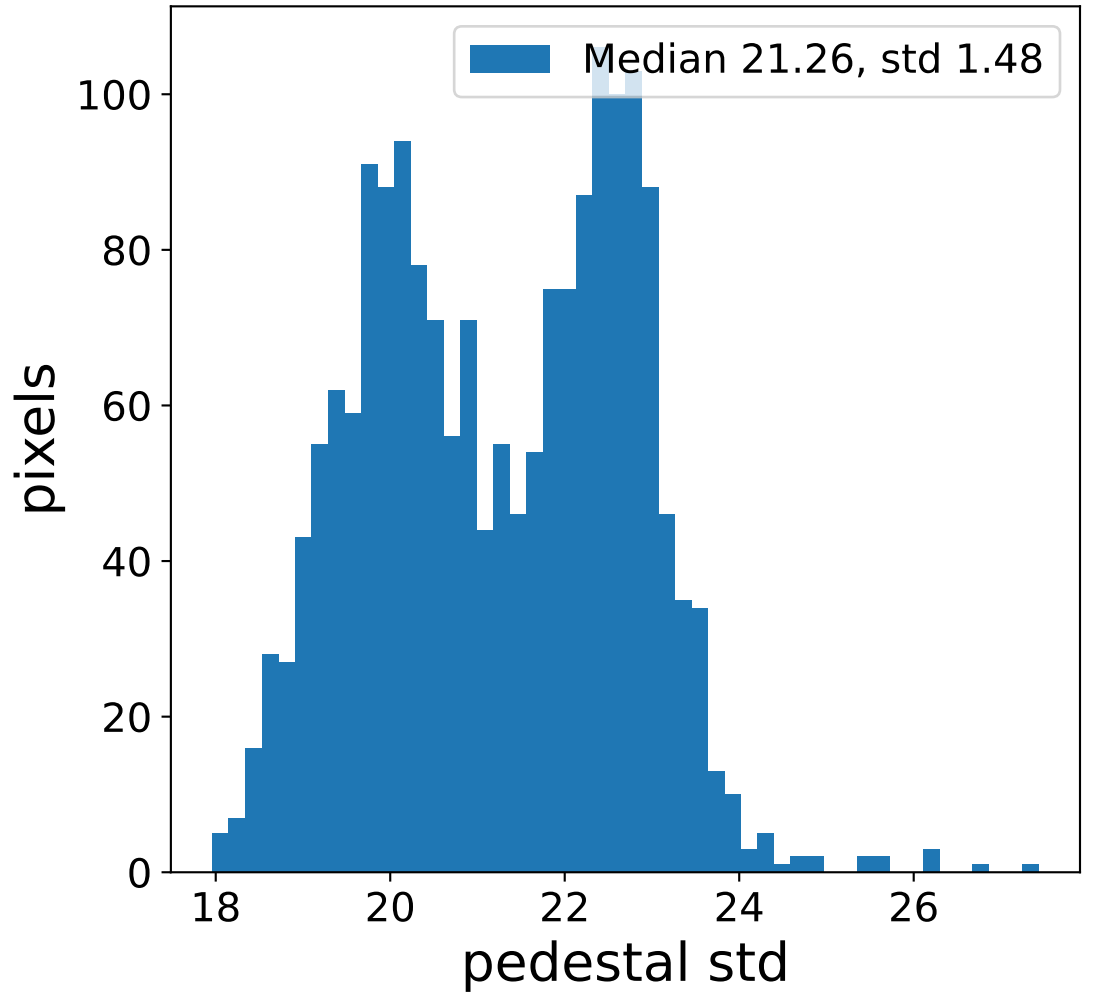

Run 7510

Run 7510

Run 7510 channel: HG

FF sample of 10000 events

pedestal sample of 10000 events

flat-fielded gain [ADC/pe]

Run 7510 channel: LG

FF sample of 10000 events

pedestal sample of 10000 events

flat-fielded gain [ADC/pe]