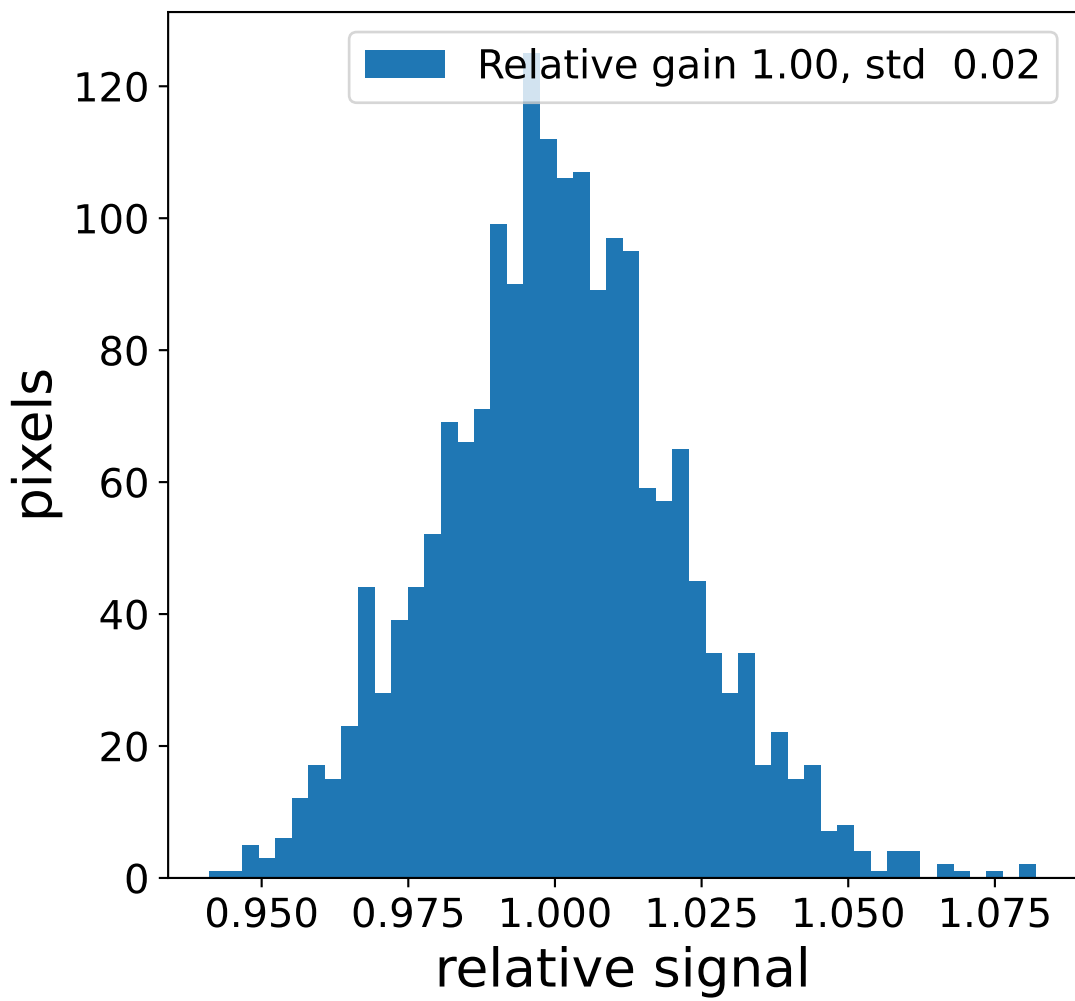

Run 7510

Run 7510

Run 7510 channel: HG

FF sample of 10000 events

pedestal sample of 10000 events

flat-fielded gain [ADC/pe]

Run 7510 channel: LG

FF sample of 10000 events

pedestal sample of 10000 events

flat-fielded gain [ADC/pe]