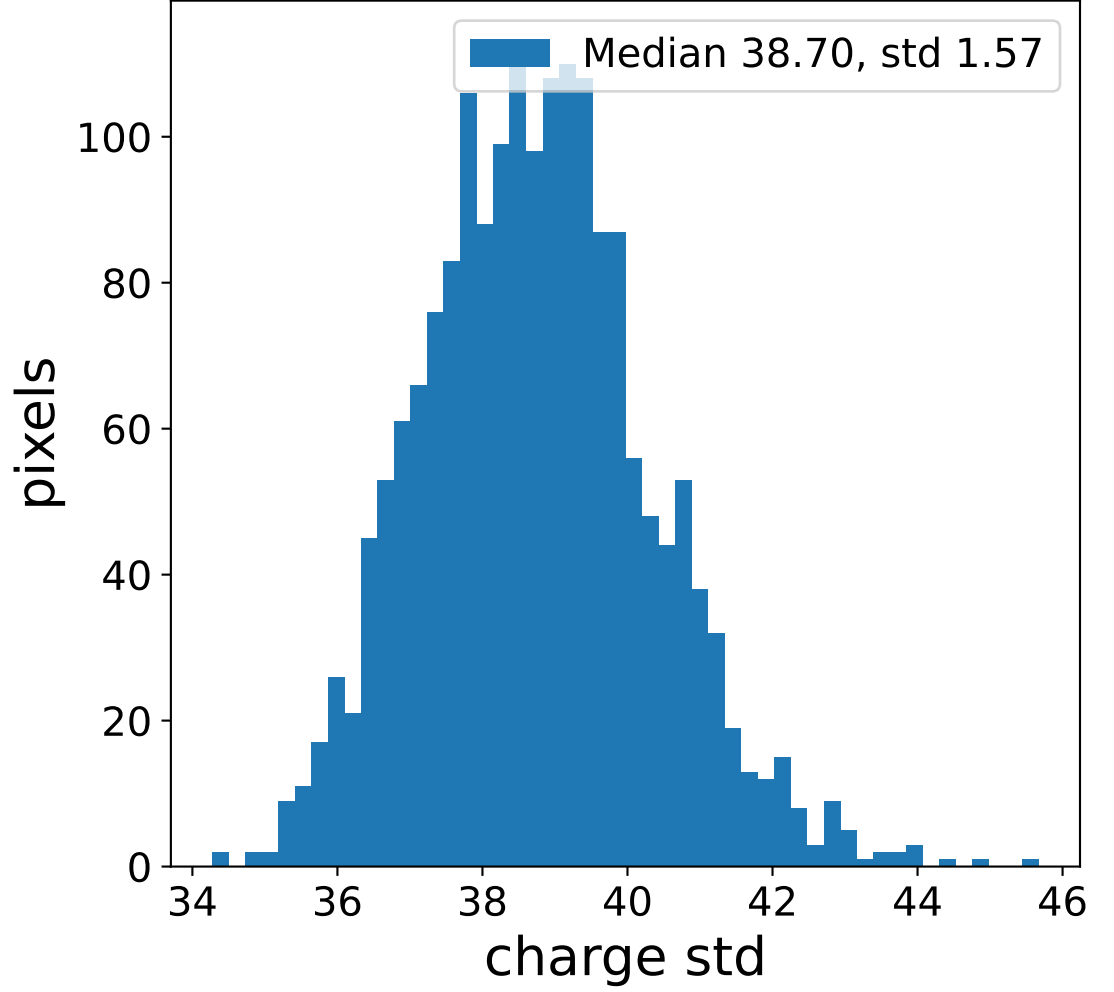

Run 7510

Run 7510

Run 7510 channel: HG

FF sample of 10000 events

pedestal sample of 10000 events

flat-fielded gain [ADC/pe]

Run 7510 channel: LG

FF sample of 10000 events

pedestal sample of 10000 events

flat-fielded gain [ADC/pe]