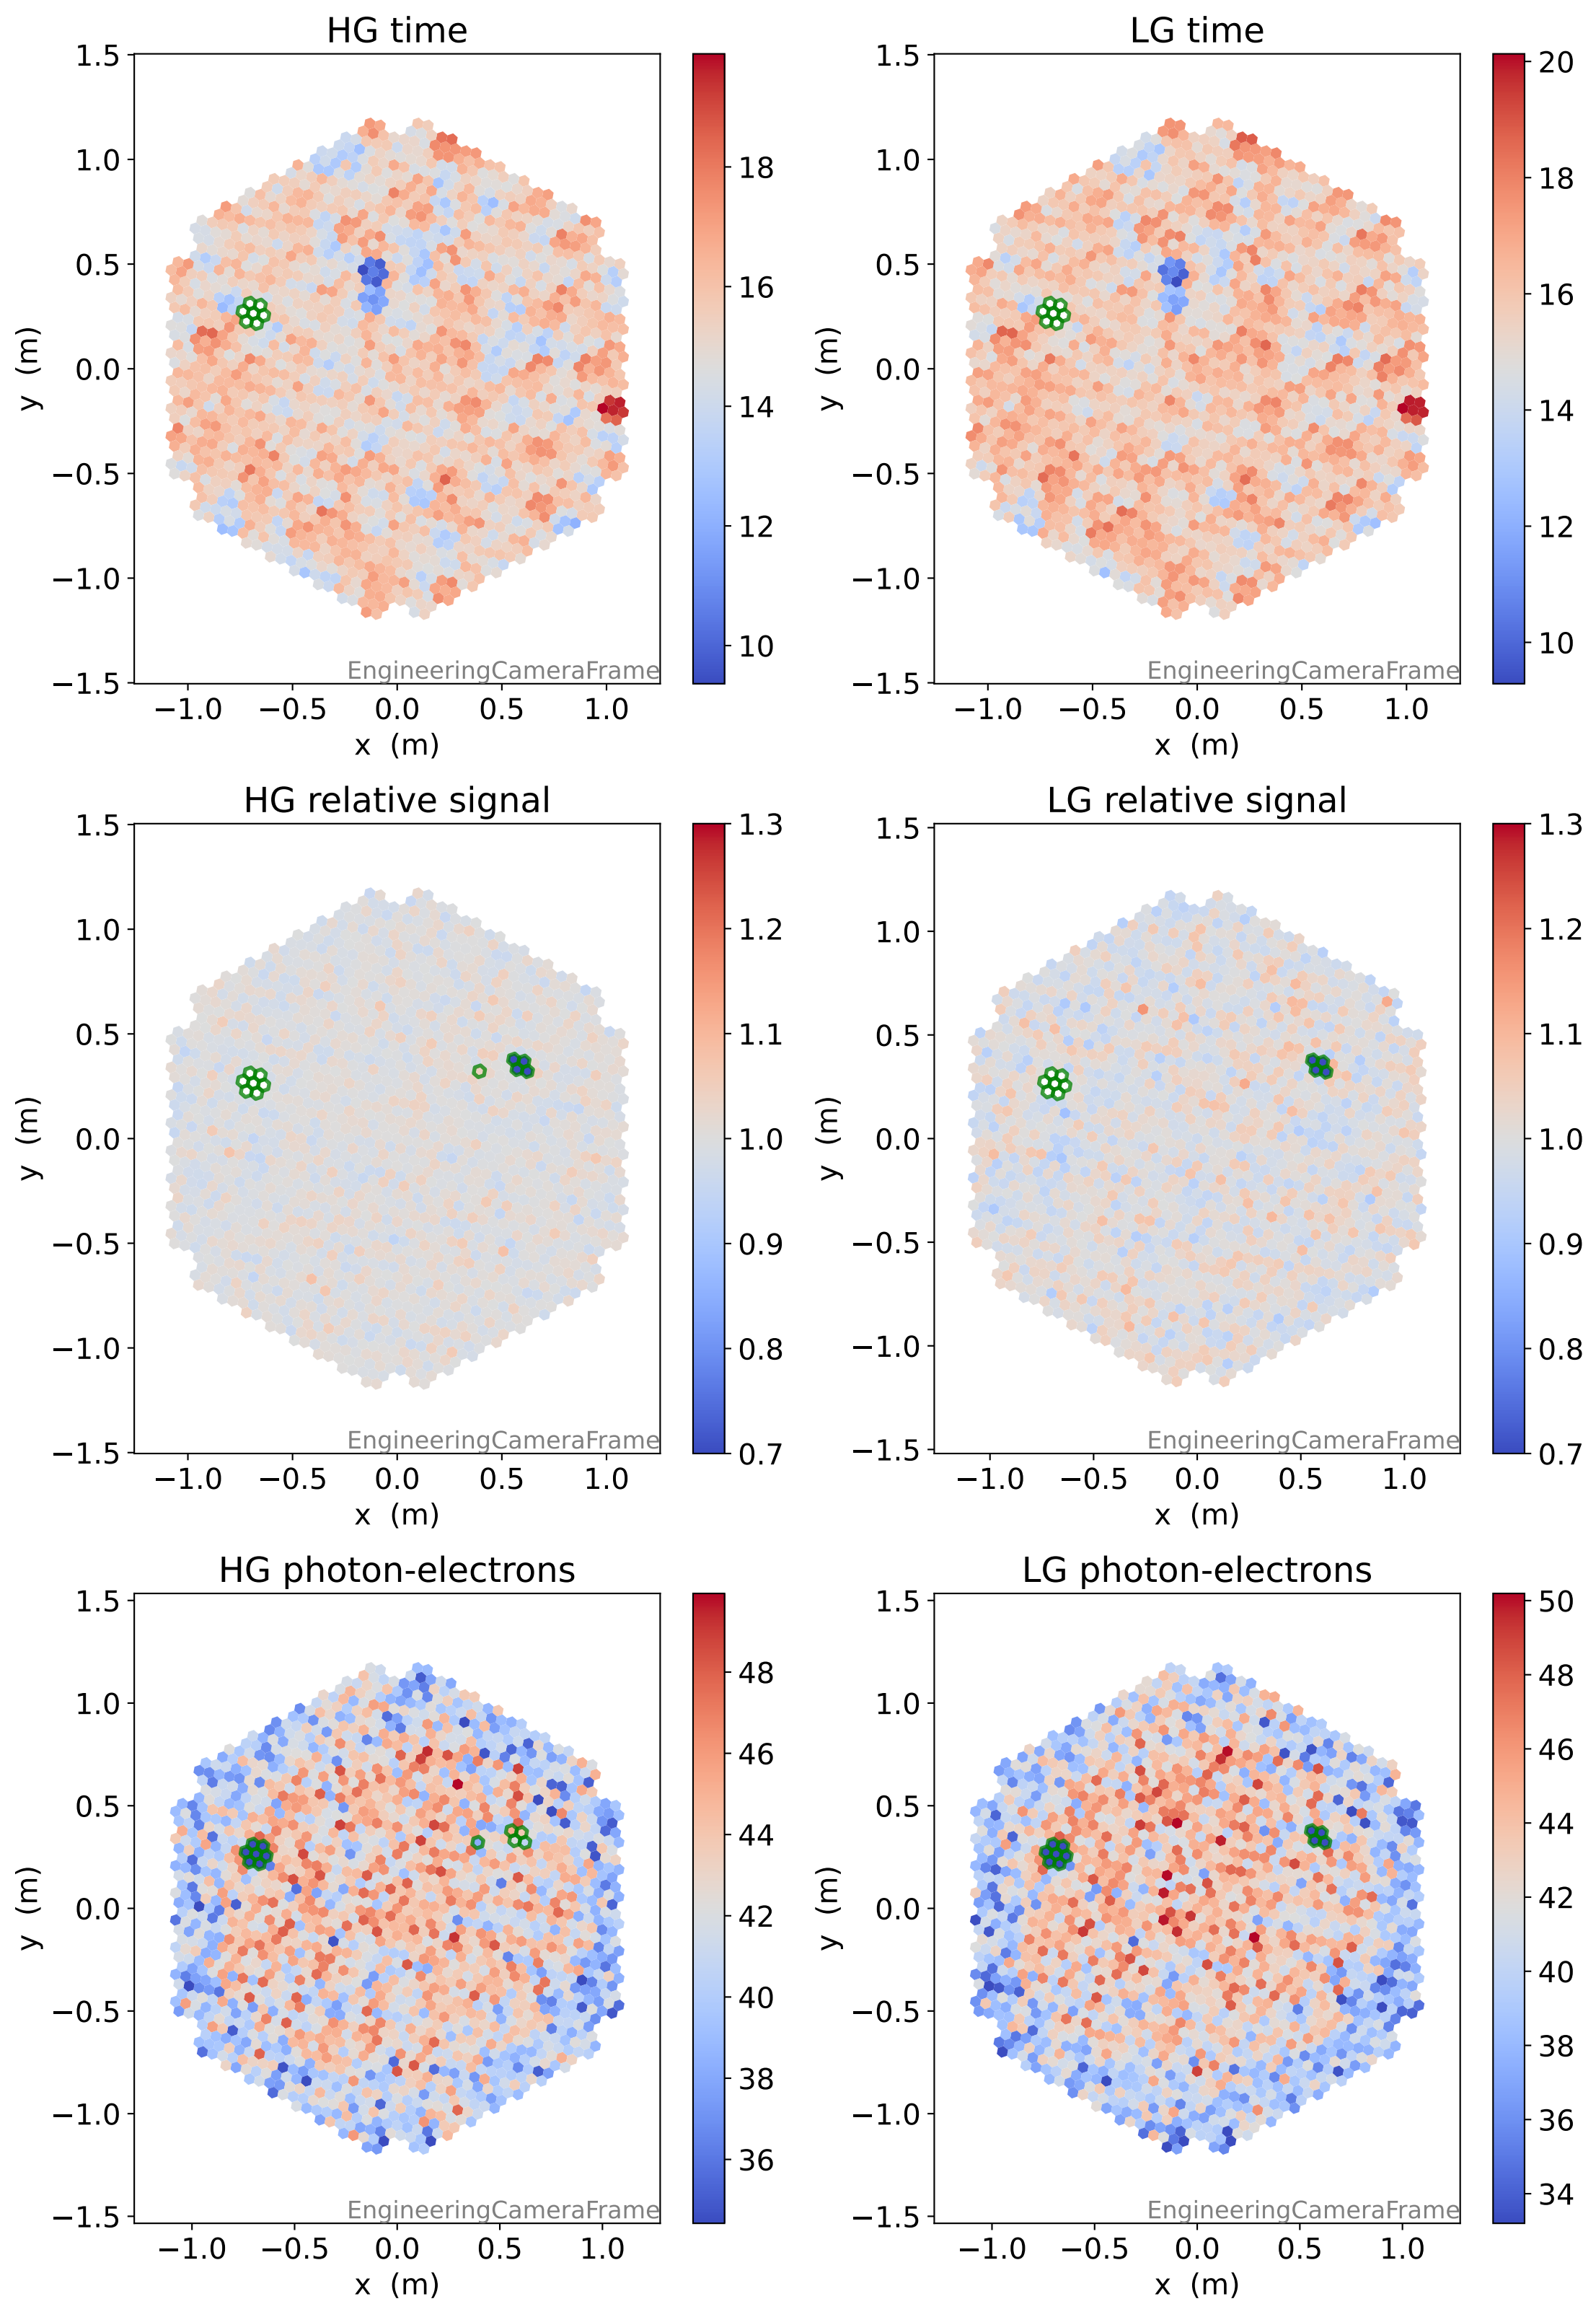

Run 7510

Run 7510

Run 7510 channel: HG

FF sample of 10000 events

pedestal sample of 10000 events

flat-fielded gain [ADC/pe]

Run 7510 channel: LG

FF sample of 10000 events

pedestal sample of 10000 events

flat-fielded gain [ADC/pe]