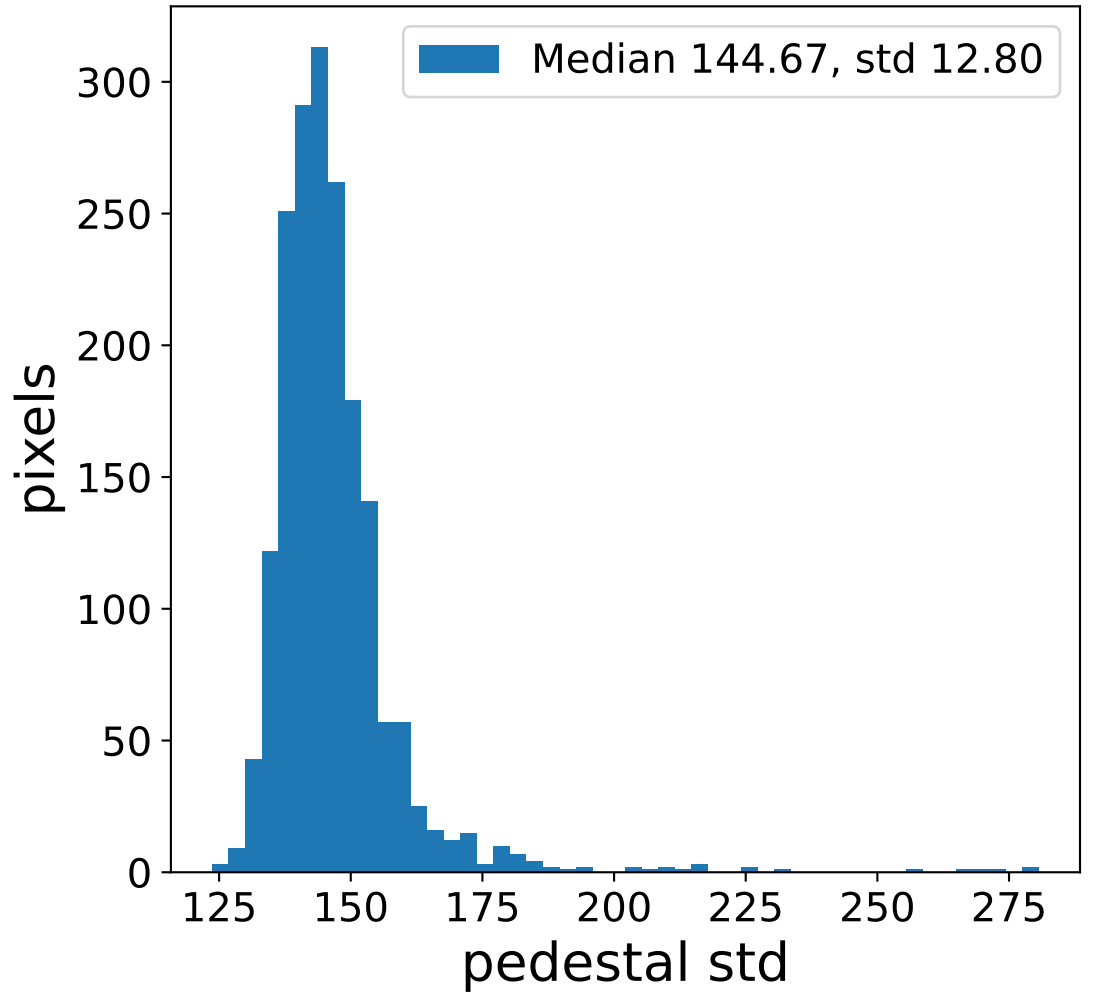

Run 7510

Run 7510

Run 7510 channel: HG

FF sample of 10000 events

pedestal sample of 10000 events

flat-fielded gain [ADC/pe]

Run 7510 channel: LG

FF sample of 10000 events

pedestal sample of 10000 events

flat-fielded gain [ADC/pe]