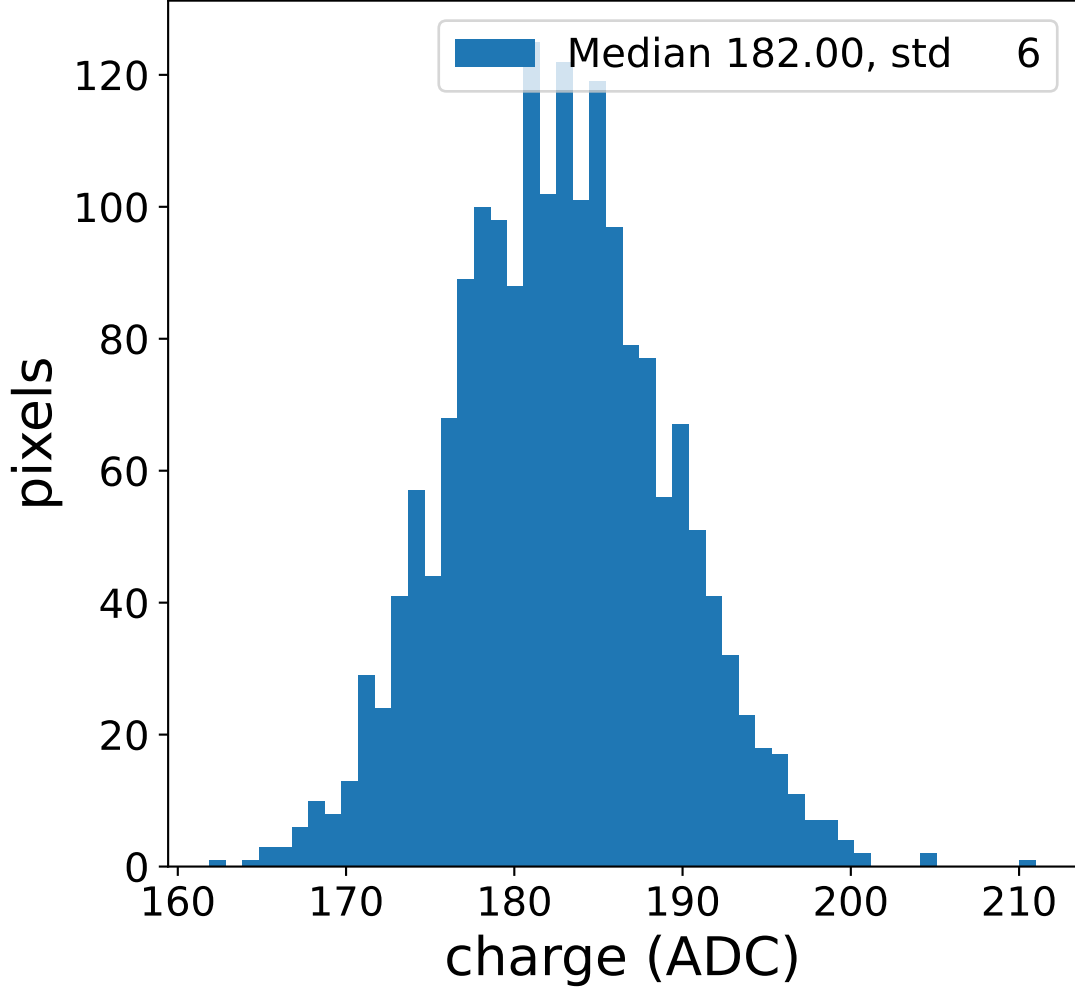

Run 7510

Run 7510

Run 7510 channel: HG

FF sample of 10000 events

pedestal sample of 10000 events

flat-fielded gain [ADC/pe]

Run 7510 channel: LG

FF sample of 10000 events

pedestal sample of 10000 events

flat-fielded gain [ADC/pe]