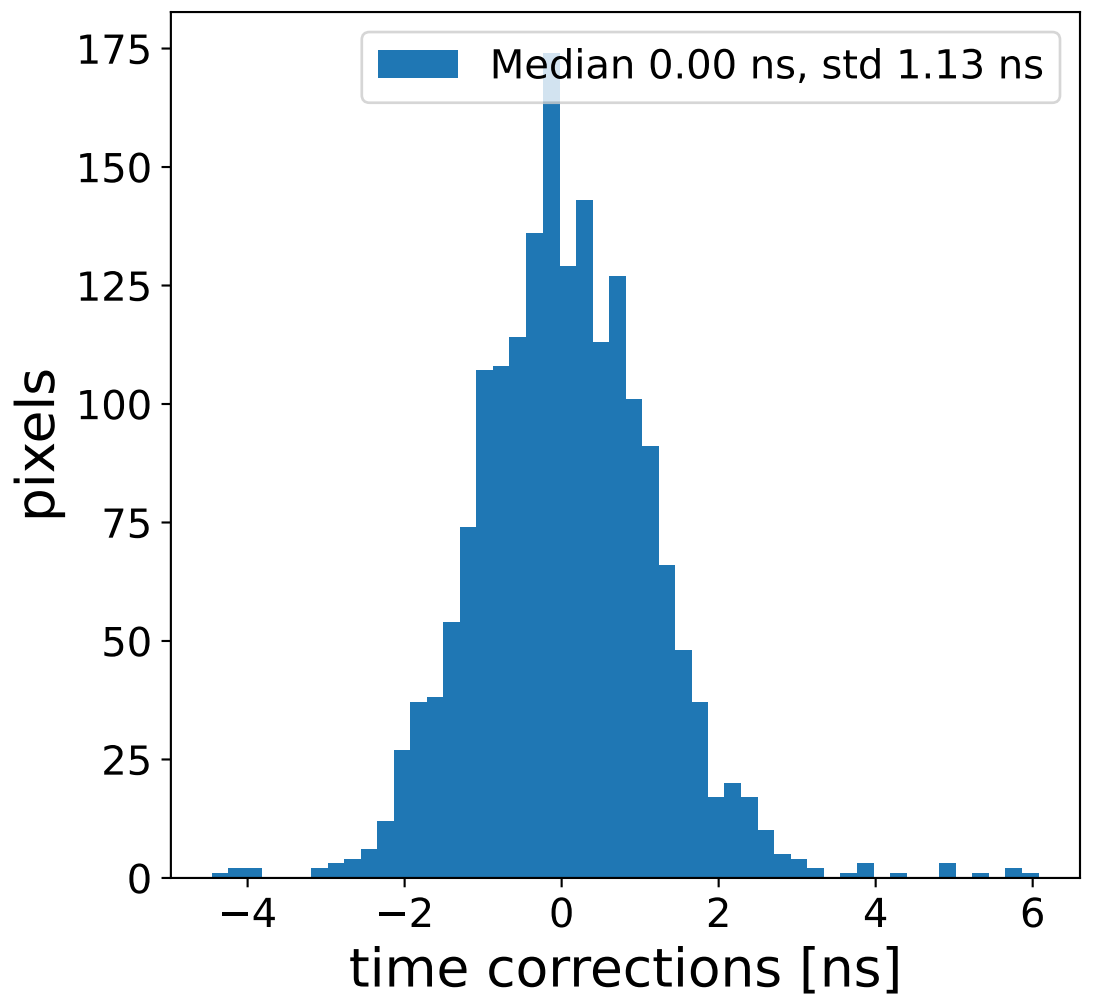

Run 7510

Run 7510

Run 7510 channel: HG

FF sample of 10000 events

pedestal sample of 10000 events

flat-fielded gain [ADC/pe]

Run 7510 channel: LG

FF sample of 10000 events

pedestal sample of 10000 events

flat-fielded gain [ADC/pe]