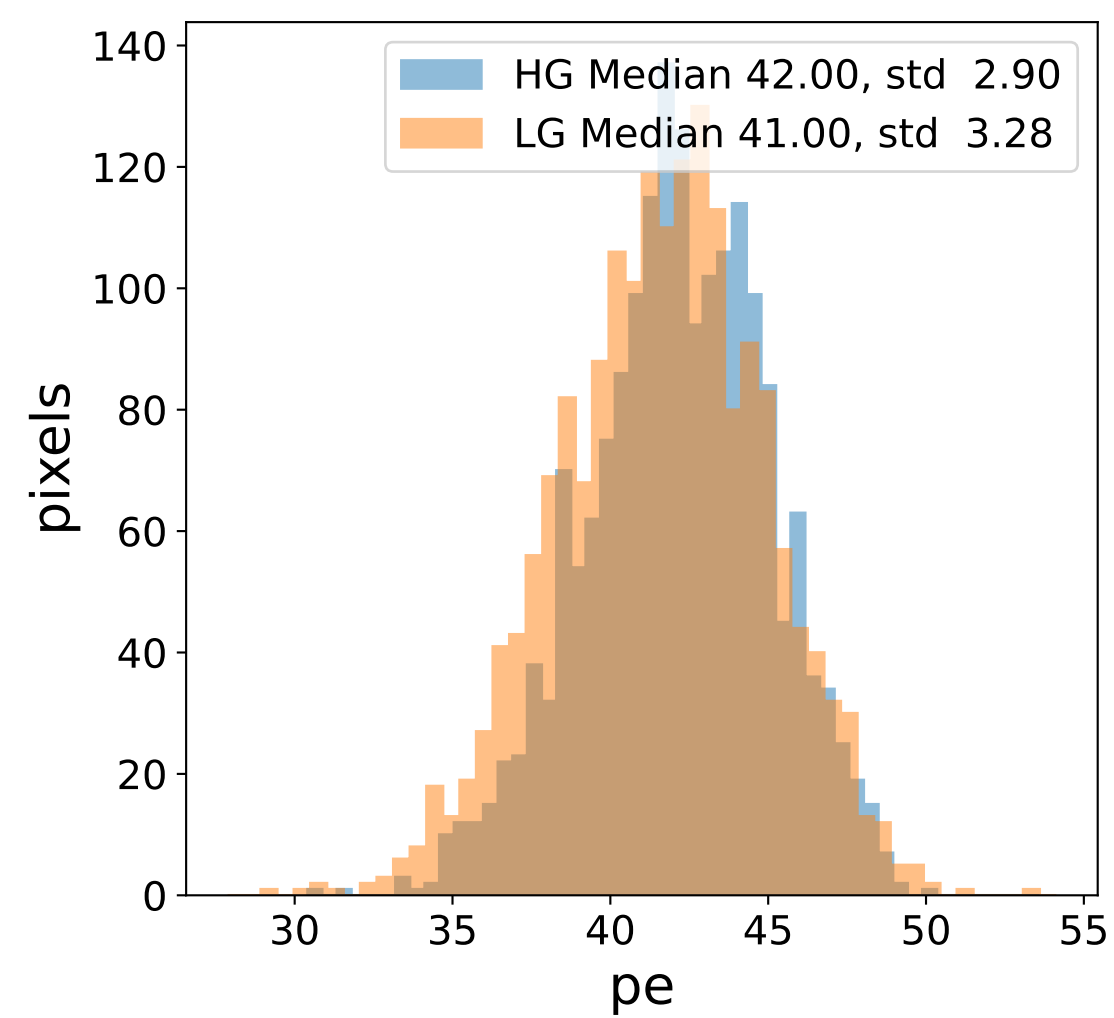

Run 7510

Run 7510

Run 7510 channel: HG

FF sample of 10000 events

pedestal sample of 10000 events

flat-fielded gain [ADC/pe]

Run 7510 channel: LG

FF sample of 10000 events

pedestal sample of 10000 events

flat-fielded gain [ADC/pe]