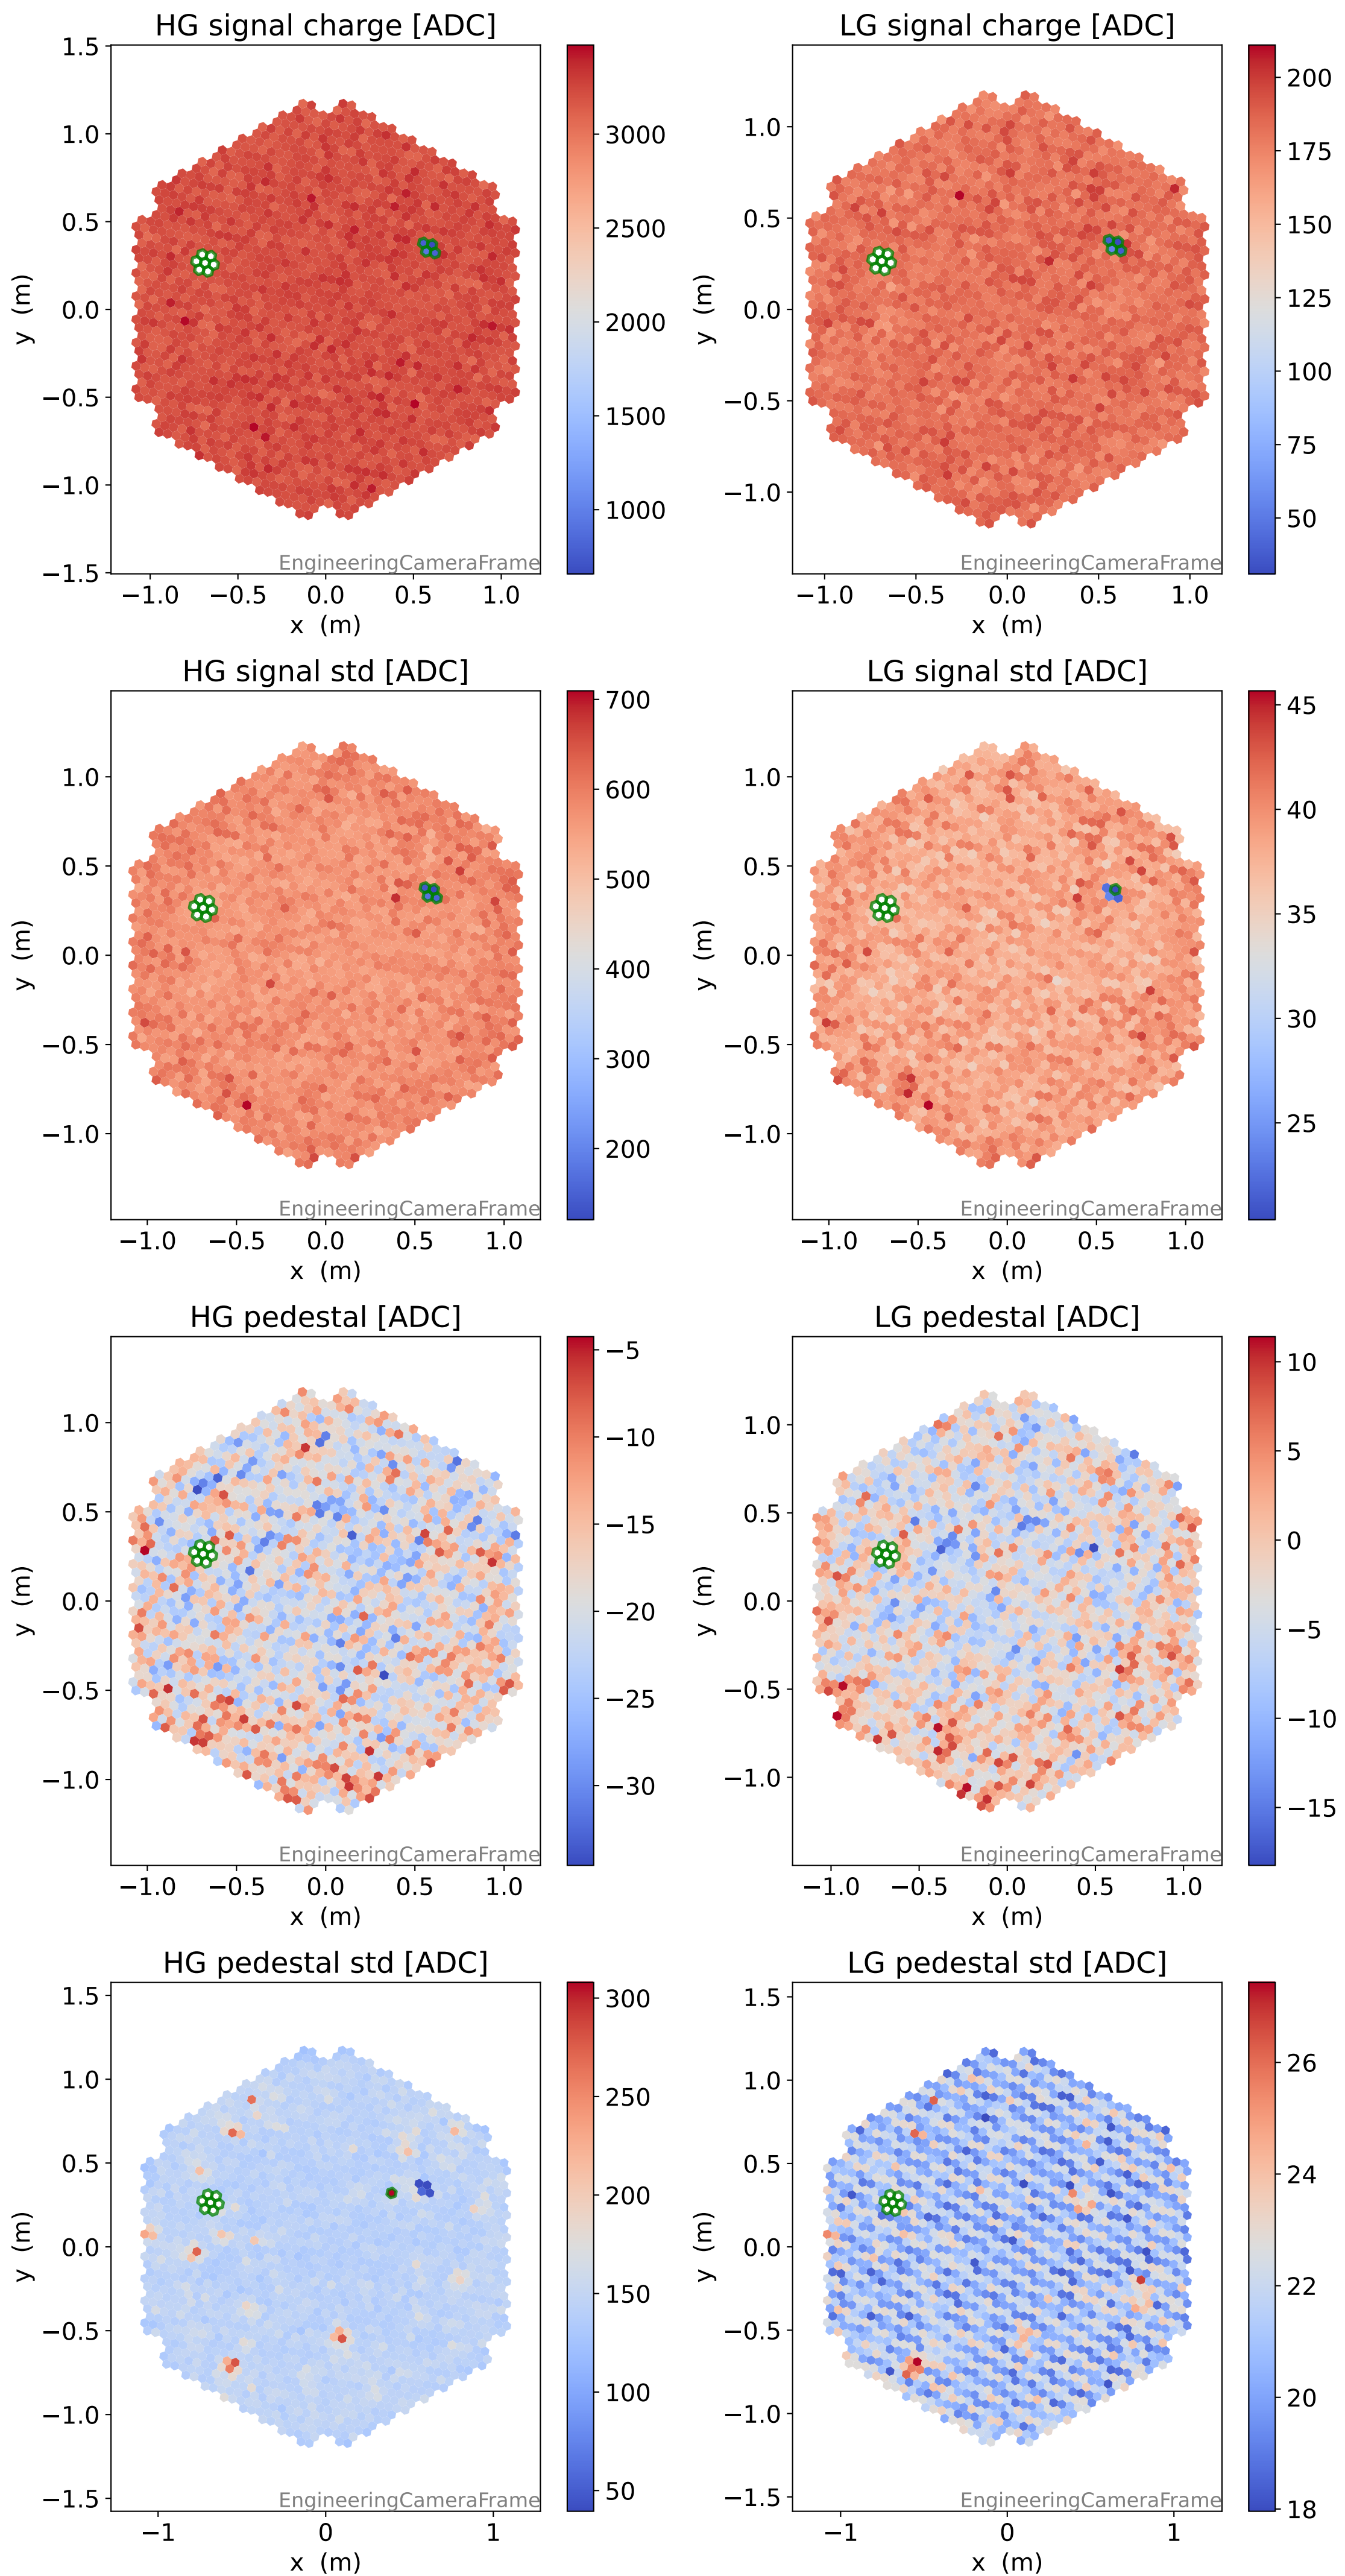

Run 7510

Run 7510

Run 7510 channel: HG

FF sample of 10000 events

pedestal sample of 10000 events

flat-fielded gain [ADC/pe]

Run 7510 channel: LG

FF sample of 10000 events

pedestal sample of 10000 events

flat-fielded gain [ADC/pe]