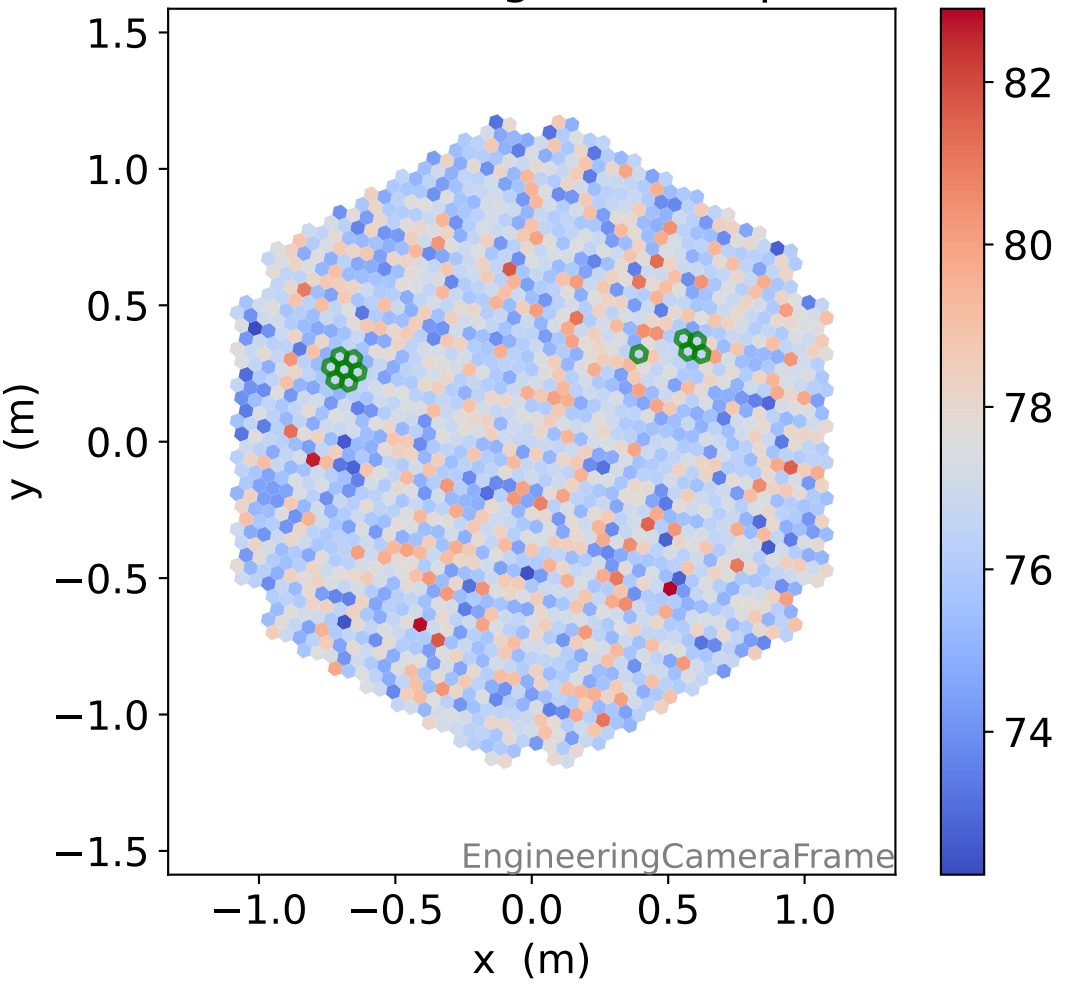

Run 7510

Run 7510

Run 7510 channel: HG

FF sample of 10000 events

pedestal sample of 10000 events

flat-fielded gain [ADC/pe]

Run 7510 channel: LG

FF sample of 10000 events

pedestal sample of 10000 events

flat-fielded gain [ADC/pe]