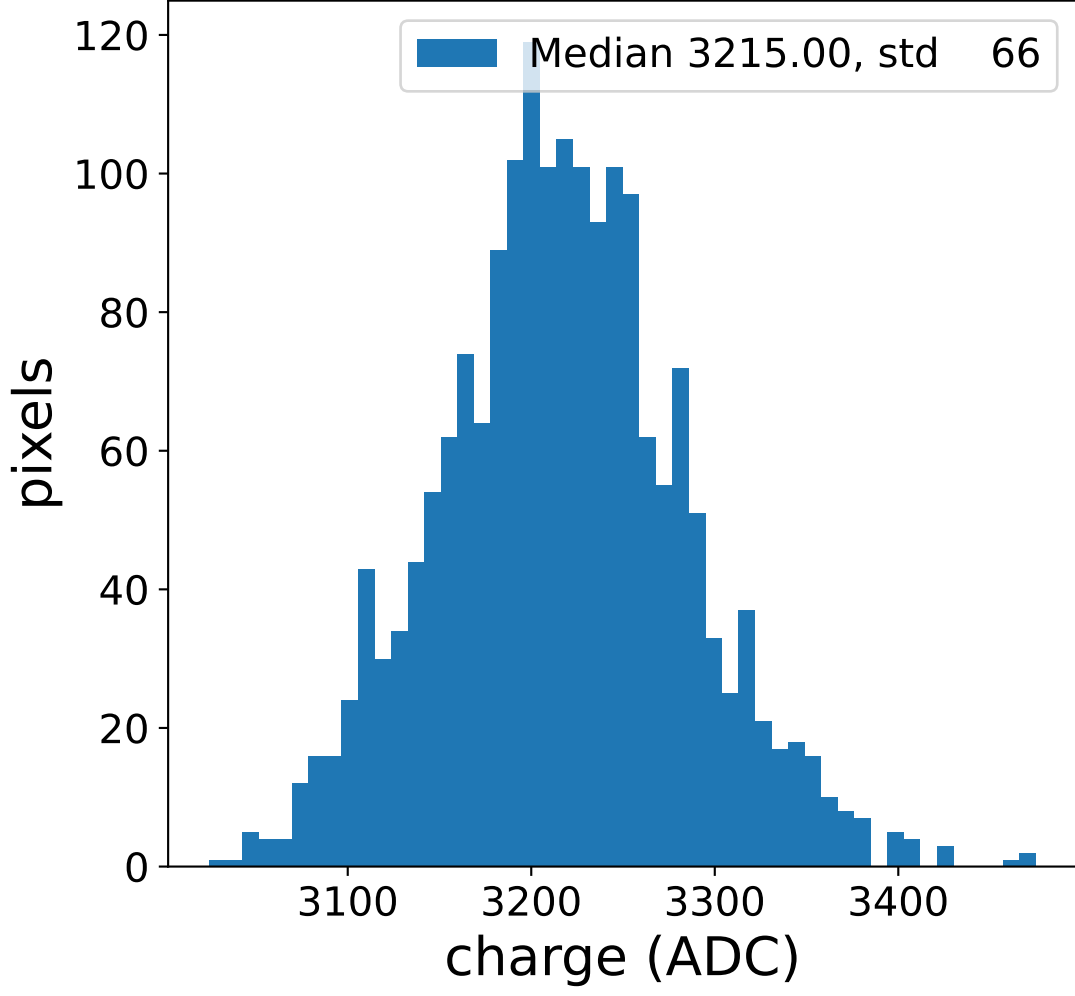

Run 7510

Run 7510

Run 7510 channel: HG

FF sample of 10000 events

pedestal sample of 10000 events

flat-fielded gain [ADC/pe]

Run 7510 channel: LG

FF sample of 10000 events

pedestal sample of 10000 events

flat-fielded gain [ADC/pe]