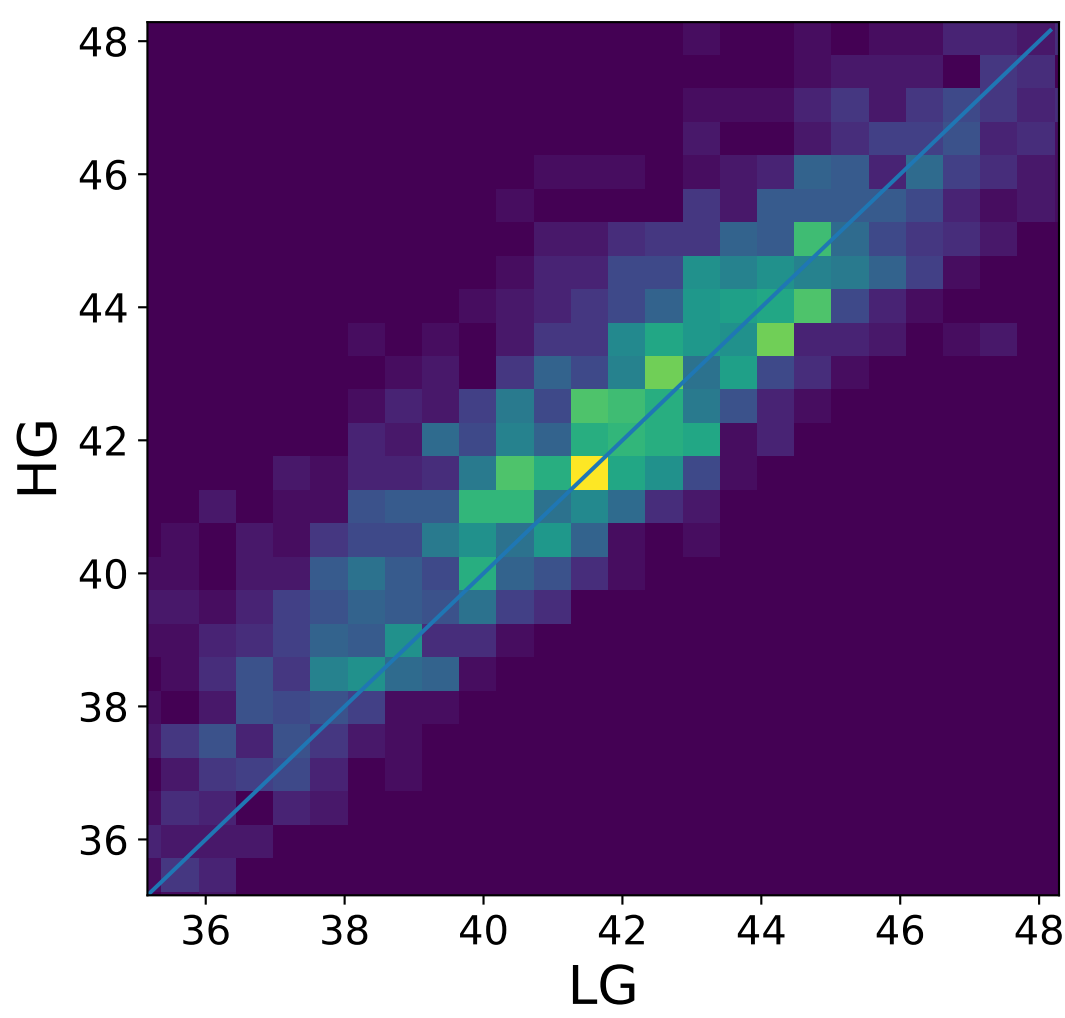

Run 7510

Run 7510

Run 7510 channel: HG

FF sample of 10000 events

pedestal sample of 10000 events

flat-fielded gain [ADC/pe]

Run 7510 channel: LG

FF sample of 10000 events

pedestal sample of 10000 events

flat-fielded gain [ADC/pe]