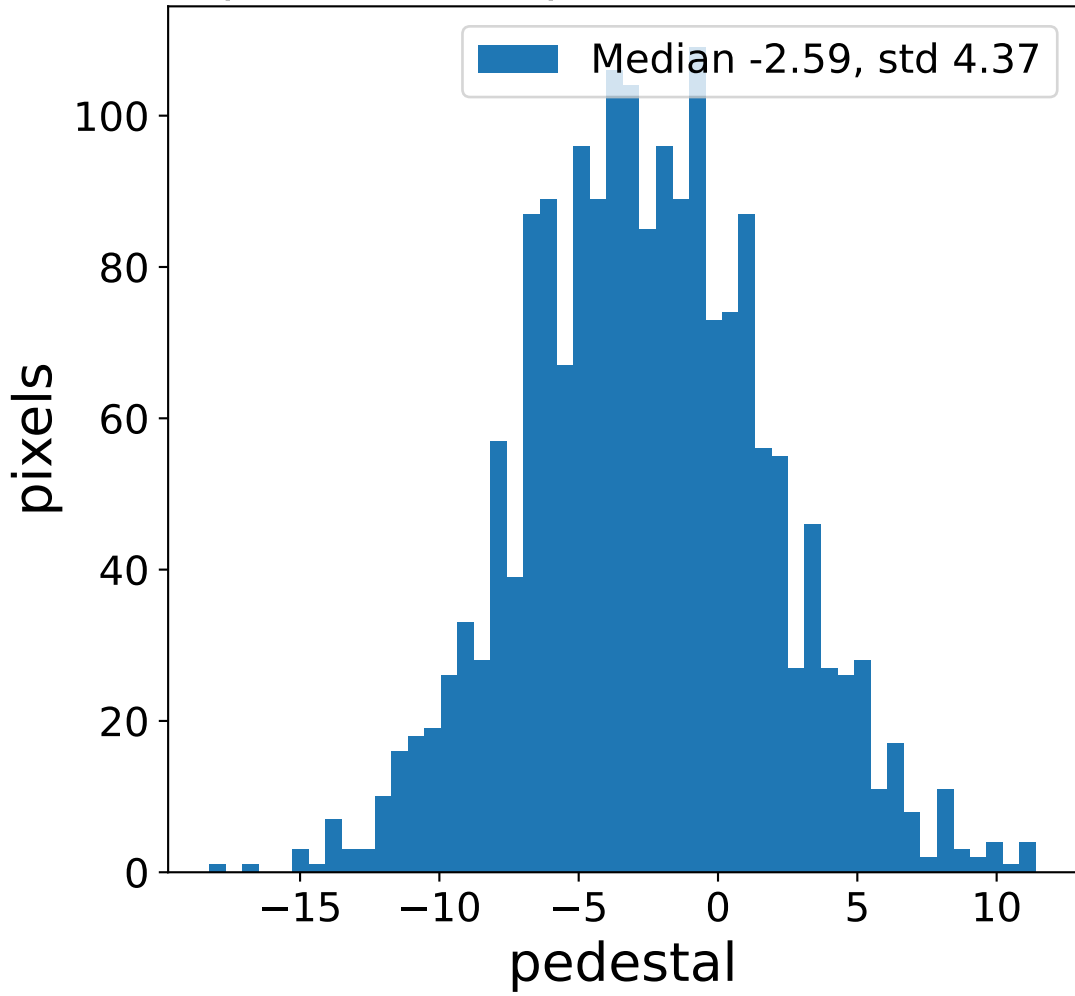

Run 7510

Run 7510

Run 7510 channel: HG

FF sample of 10000 events

pedestal sample of 10000 events

flat-fielded gain [ADC/pe]

Run 7510 channel: LG

FF sample of 10000 events

pedestal sample of 10000 events

flat-fielded gain [ADC/pe]