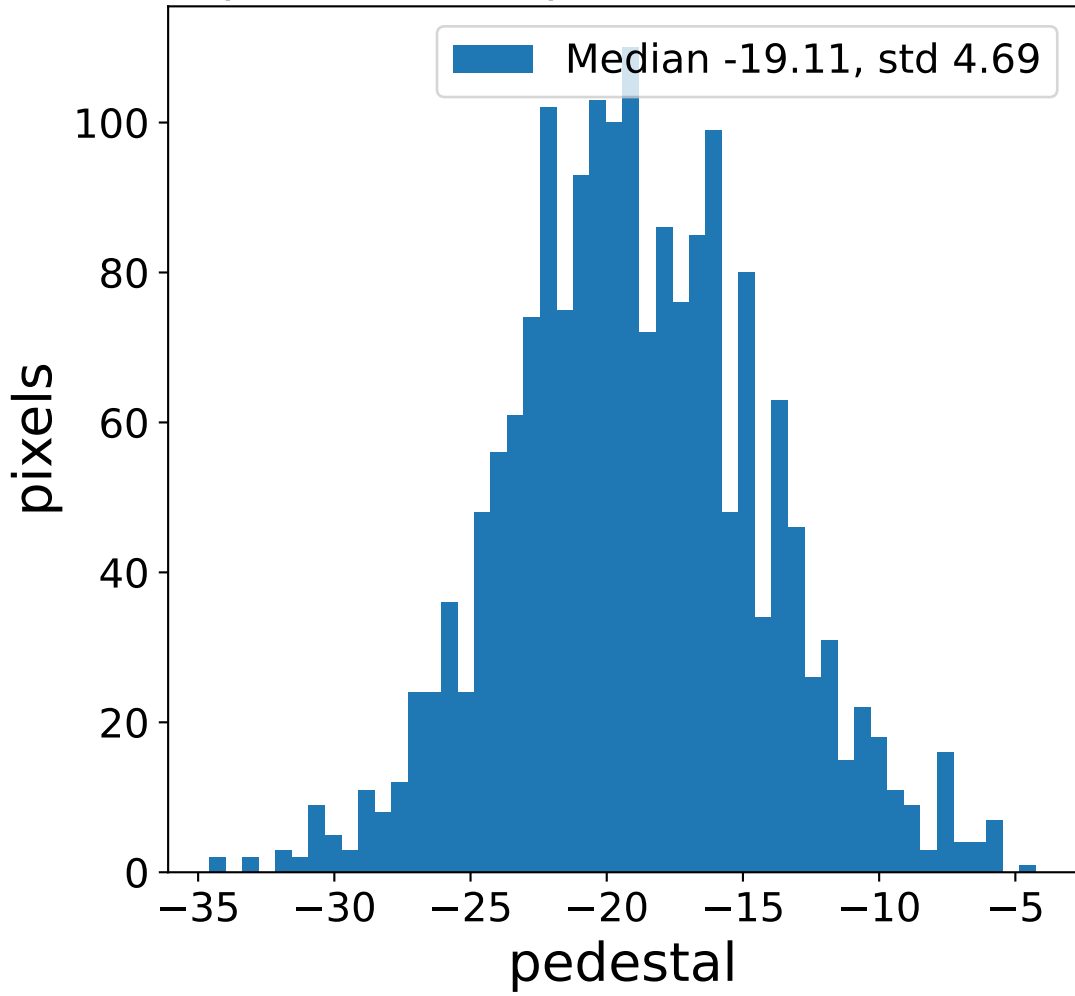

Run 7510

Run 7510

Run 7510 channel: HG

FF sample of 10000 events

pedestal sample of 10000 events

flat-fielded gain [ADC/pe]

Run 7510 channel: LG

FF sample of 10000 events

pedestal sample of 10000 events

flat-fielded gain [ADC/pe]