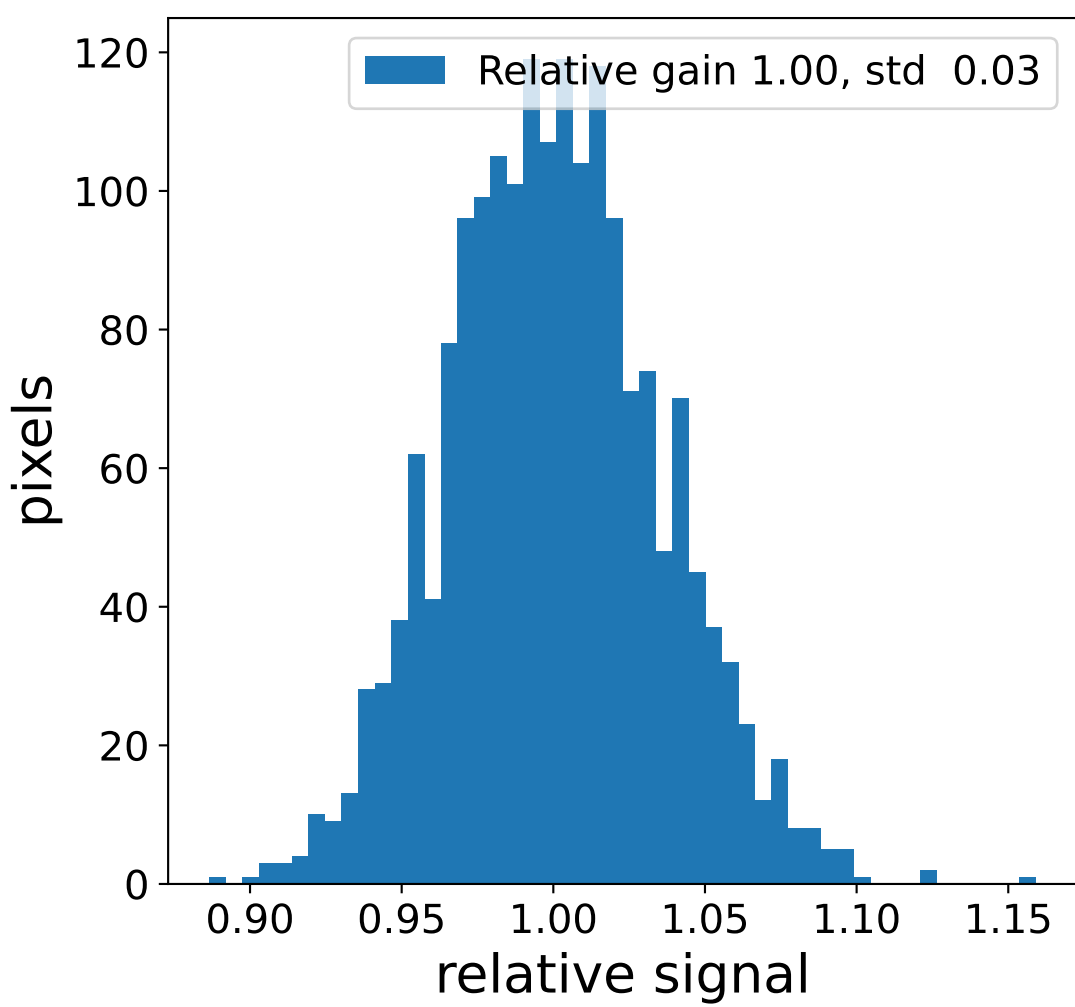

Run 7510

Run 7510

Run 7510 channel: HG

FF sample of 10000 events

pedestal sample of 10000 events

flat-fielded gain [ADC/pe]

Run 7510 channel: LG

FF sample of 10000 events

pedestal sample of 10000 events

flat-fielded gain [ADC/pe]