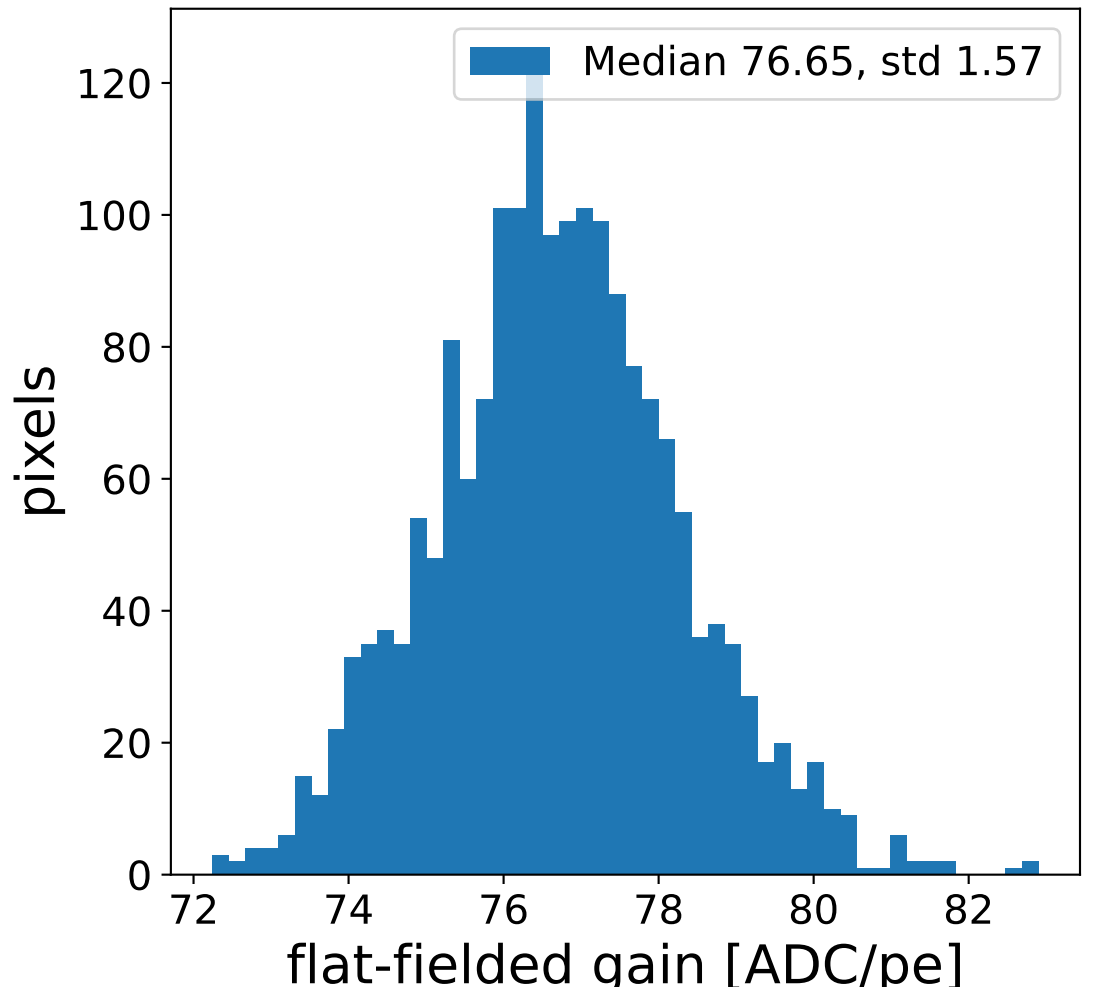

Run 7510

Run 7510

Run 7510 channel: HG

FF sample of 10000 events

pedestal sample of 10000 events

flat-fielded gain [ADC/pe]

Run 7510 channel: LG

FF sample of 10000 events

pedestal sample of 10000 events

flat-fielded gain [ADC/pe]