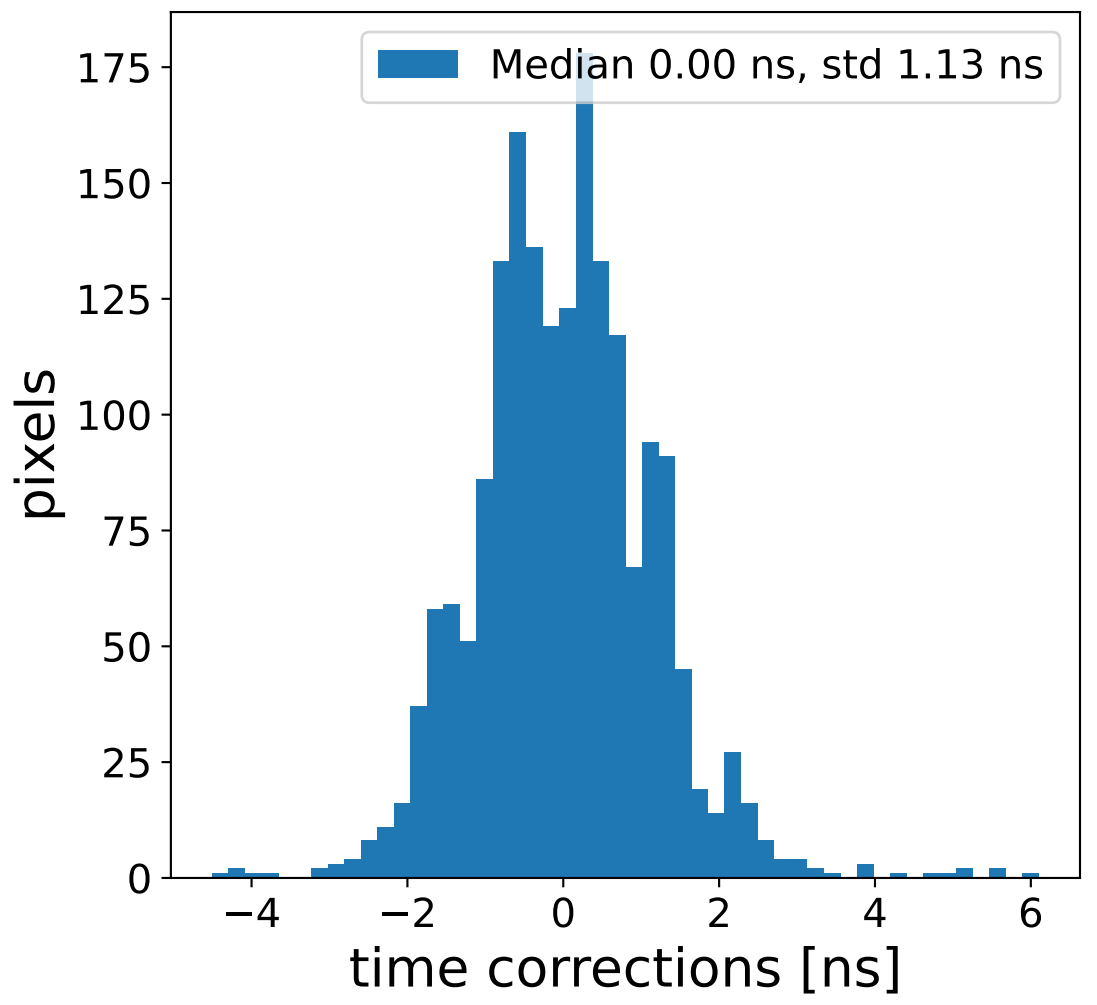

Run 7509

Run 7509 channel: HG

FF sample of 10000 events

pedestal sample of 10000 events

flat-fielded gain [ADC/pe]

Run 7509 channel: LG

FF sample of 10000 events

pedestal sample of 10000 events

flat-fielded gain [ADC/pe]