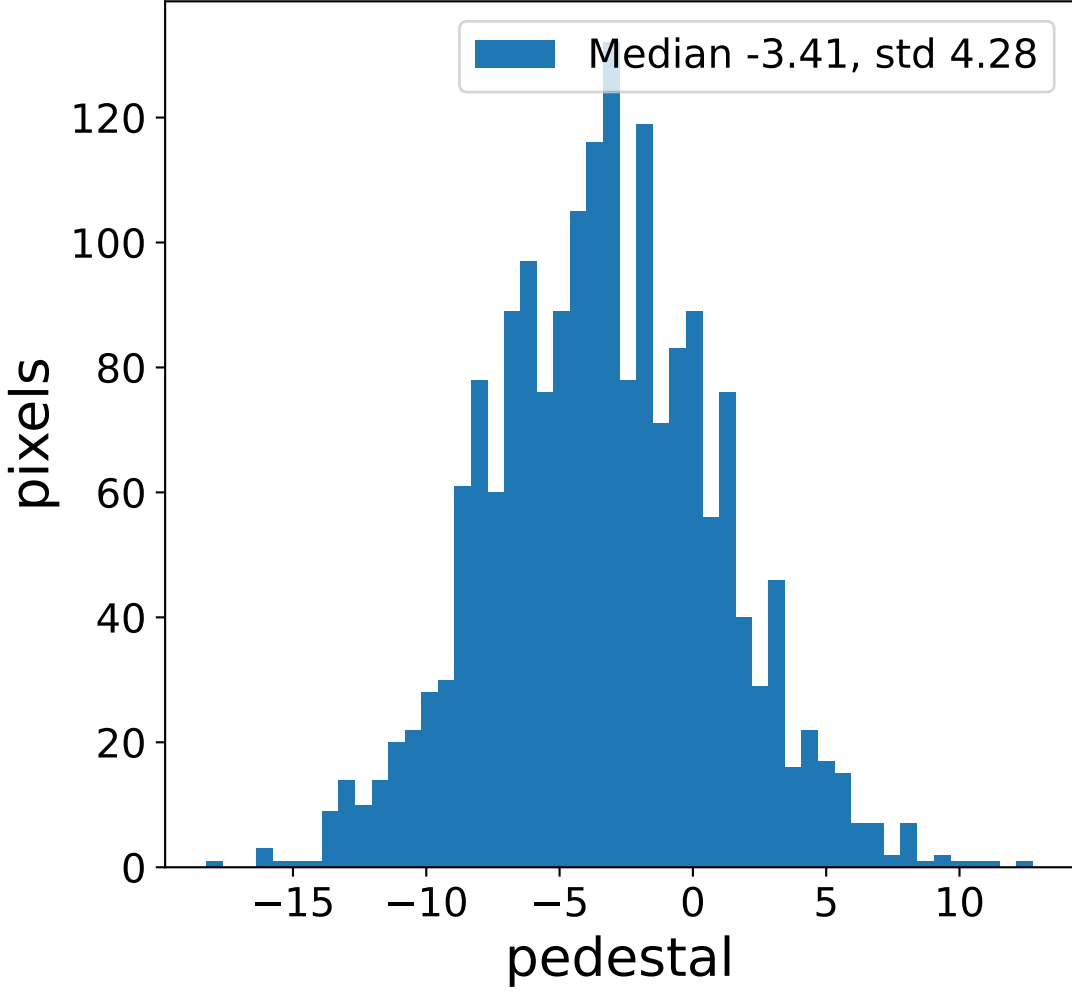

Run 7509

Run 7509 channel: HG

FF sample of 10000 events

pedestal sample of 10000 events

flat-fielded gain [ADC/pe]

Run 7509 channel: LG

FF sample of 10000 events

pedestal sample of 10000 events

flat-fielded gain [ADC/pe]