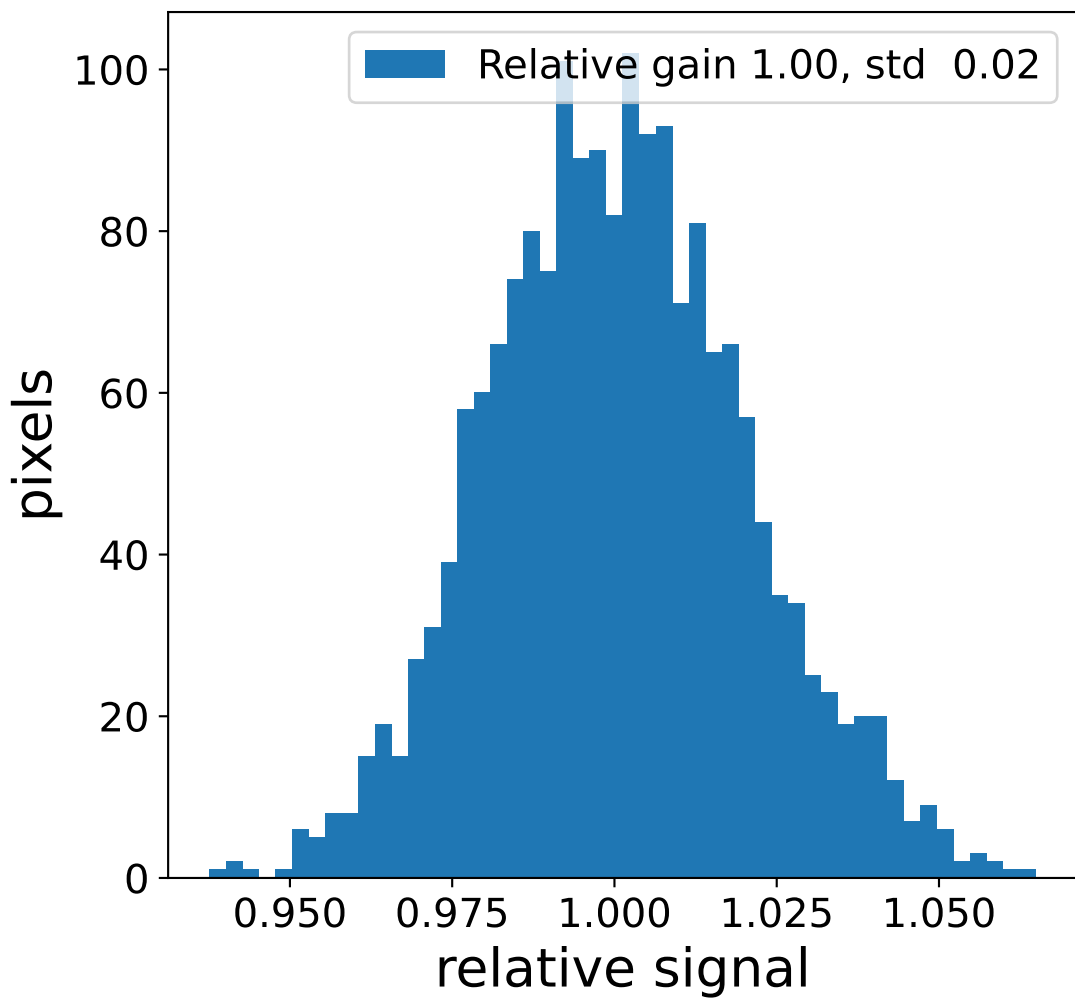

Run 7509

Run 7509 channel: HG

FF sample of 10000 events

pedestal sample of 10000 events

flat-fielded gain [ADC/pe]

Run 7509 channel: LG

FF sample of 10000 events

pedestal sample of 10000 events

flat-fielded gain [ADC/pe]