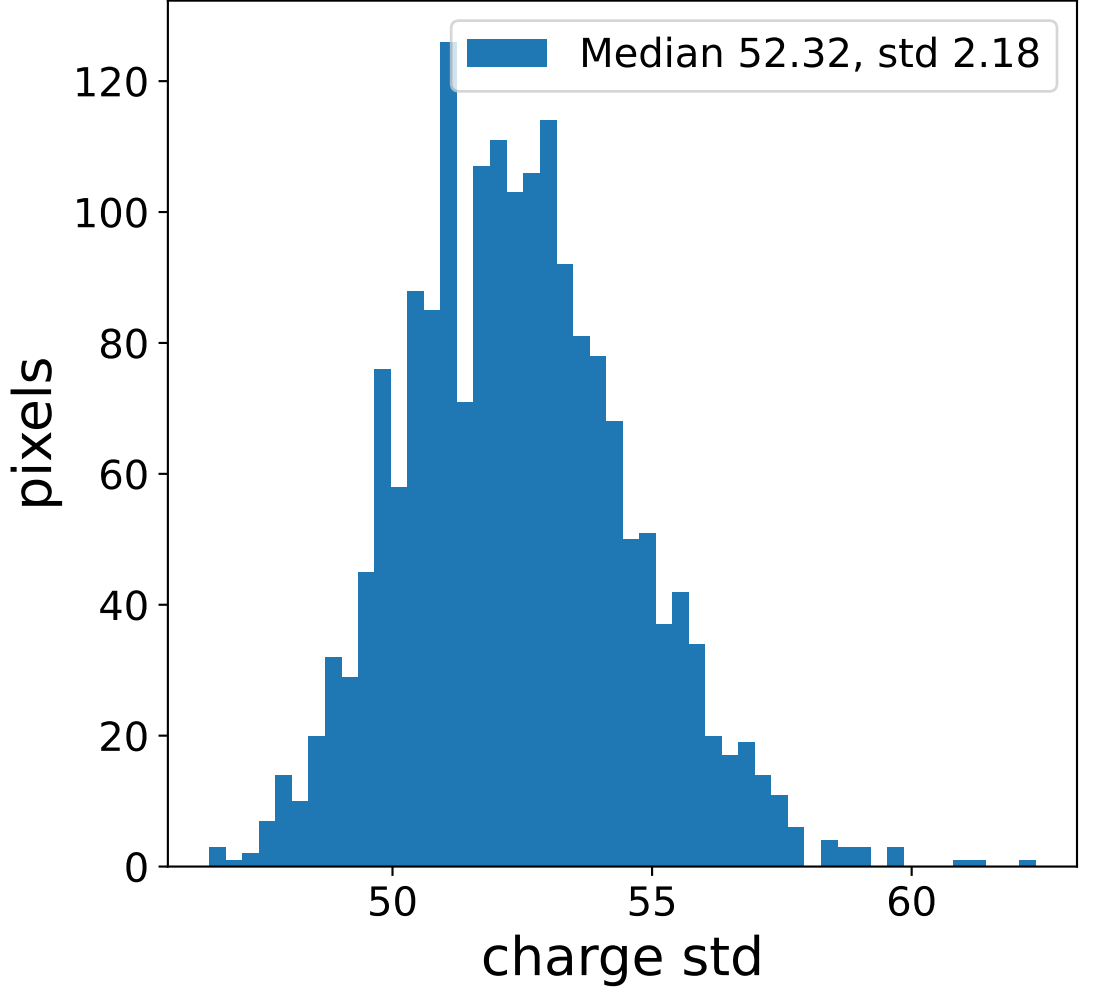

Run 7509

Run 7509 channel: HG

FF sample of 10000 events

pedestal sample of 10000 events

flat-fielded gain [ADC/pe]

Run 7509 channel: LG

FF sample of 10000 events

pedestal sample of 10000 events

flat-fielded gain [ADC/pe]