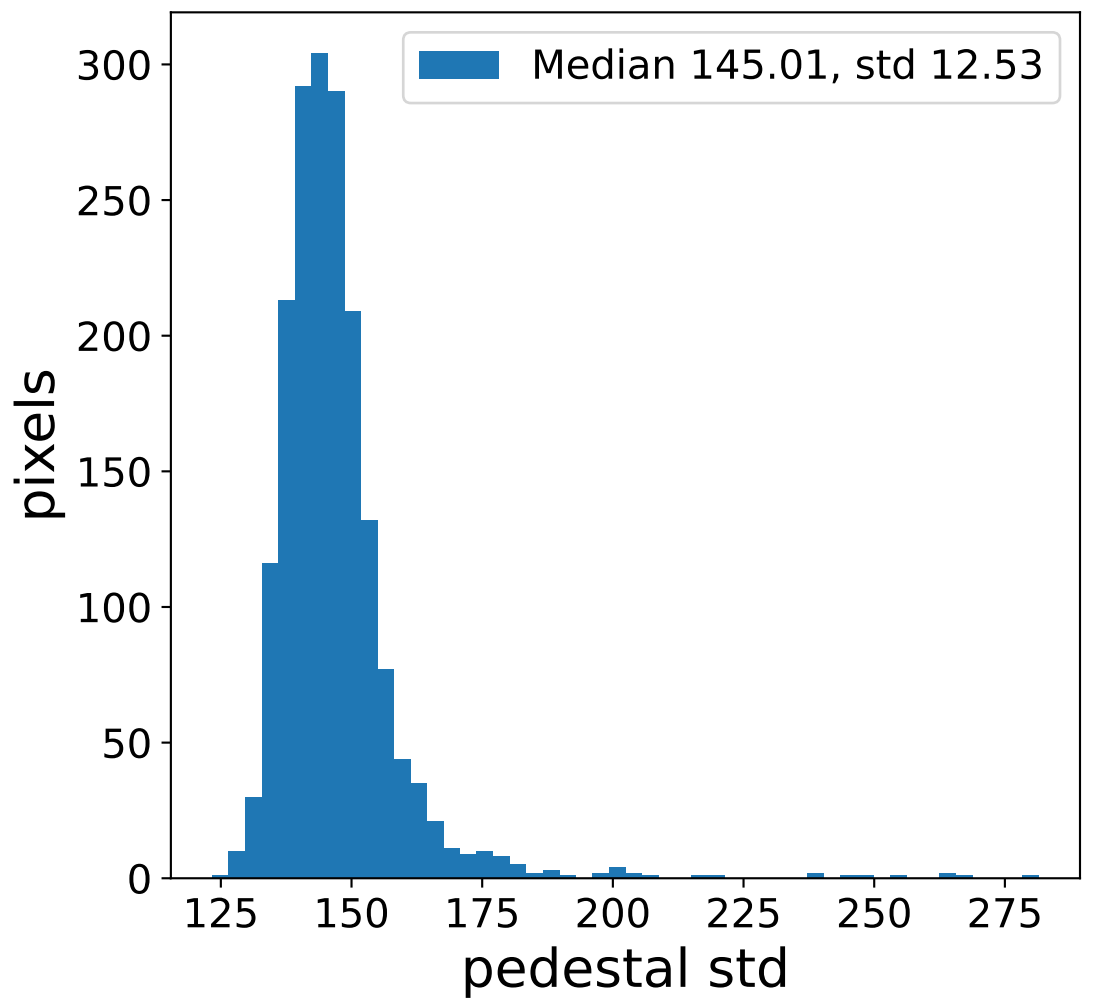

Run 7509

Run 7509 channel: HG

FF sample of 10000 events

pedestal sample of 10000 events

flat-fielded gain [ADC/pe]

Run 7509 channel: LG

FF sample of 10000 events

pedestal sample of 10000 events

flat-fielded gain [ADC/pe]