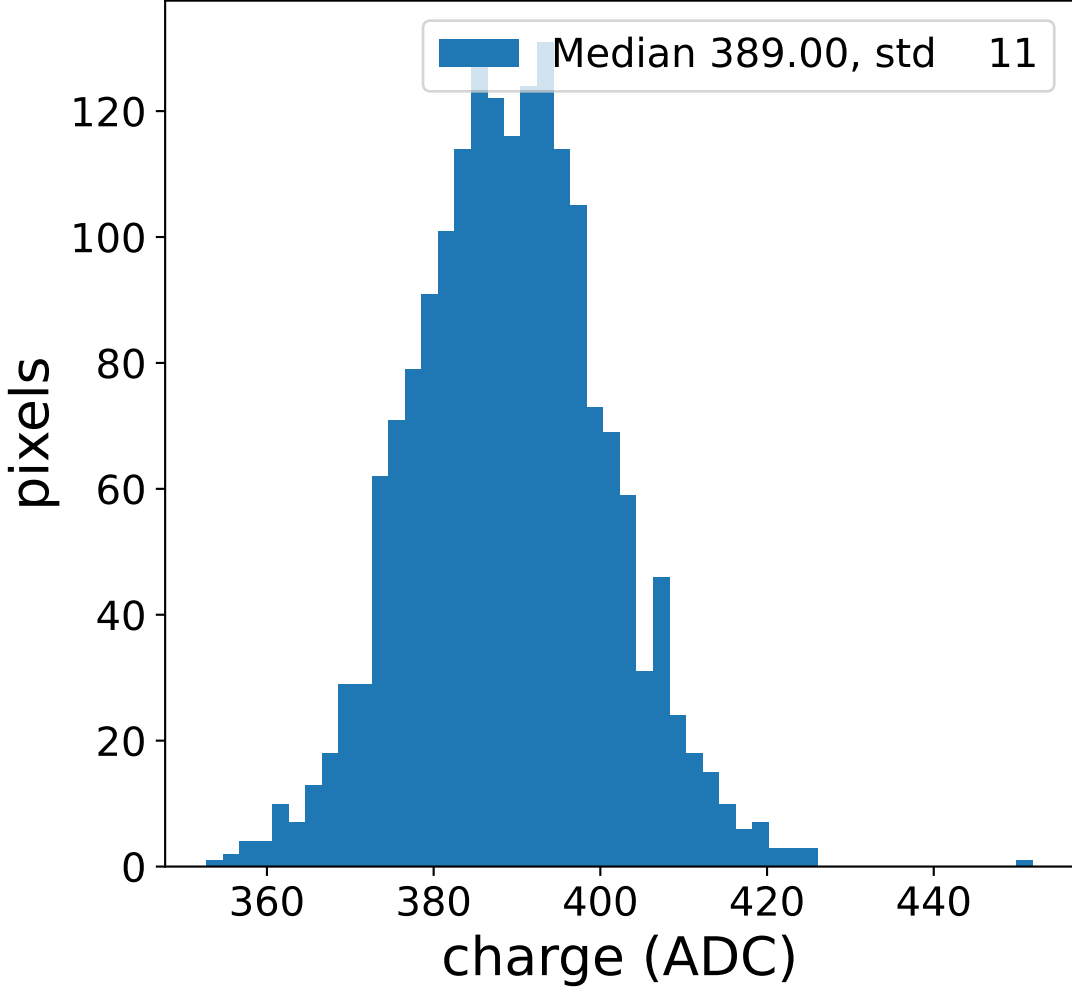

Run 7509

Run 7509 channel: HG

FF sample of 10000 events

pedestal sample of 10000 events

flat-fielded gain [ADC/pe]

Run 7509 channel: LG

FF sample of 10000 events

pedestal sample of 10000 events

flat-fielded gain [ADC/pe]