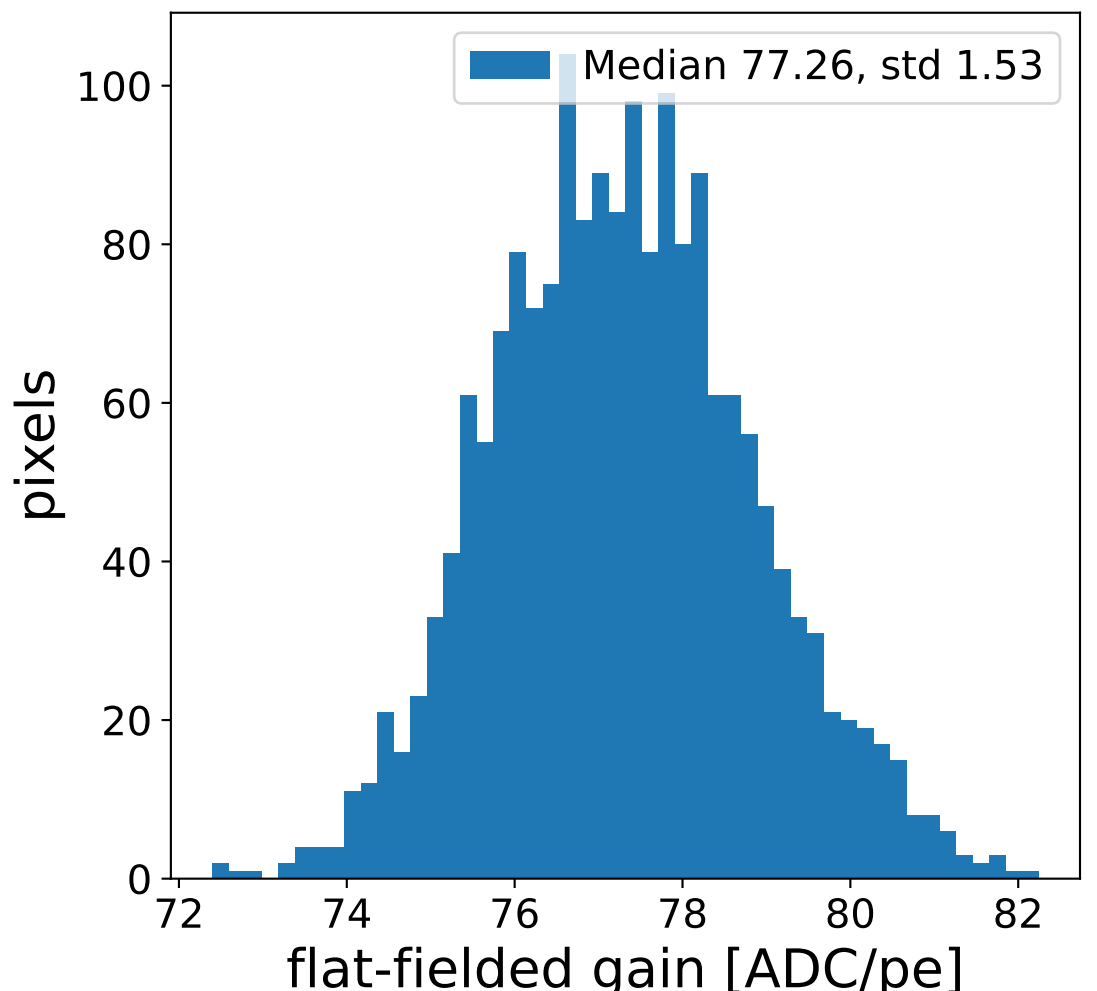

Run 7509

Run 7509 channel: HG

FF sample of 10000 events

pedestal sample of 10000 events

flat-fielded gain [ADC/pe]

Run 7509 channel: LG

FF sample of 10000 events

pedestal sample of 10000 events

flat-fielded gain [ADC/pe]