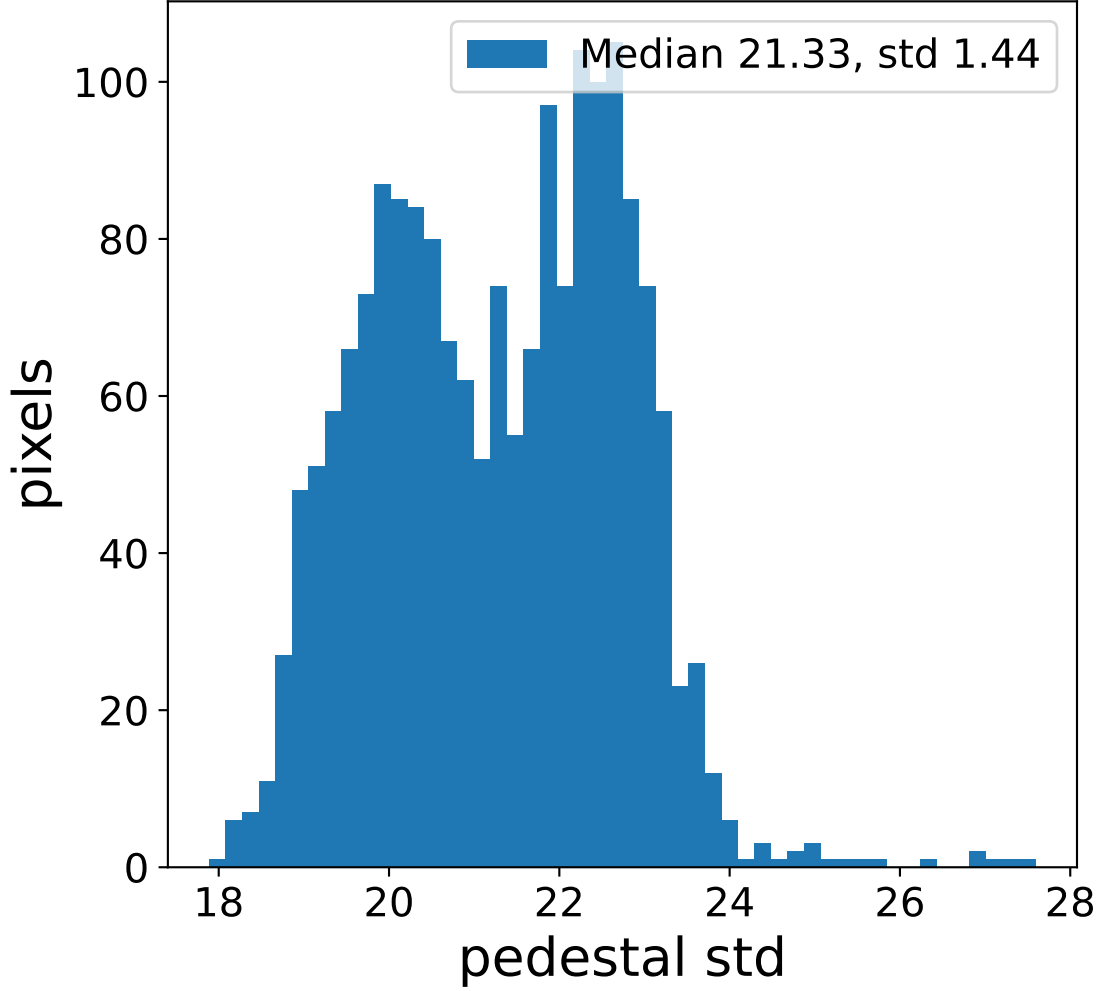

Run 7509

Run 7509 channel: HG

FF sample of 10000 events

pedestal sample of 10000 events

flat-fielded gain [ADC/pe]

Run 7509 channel: LG

FF sample of 10000 events

pedestal sample of 10000 events

flat-fielded gain [ADC/pe]