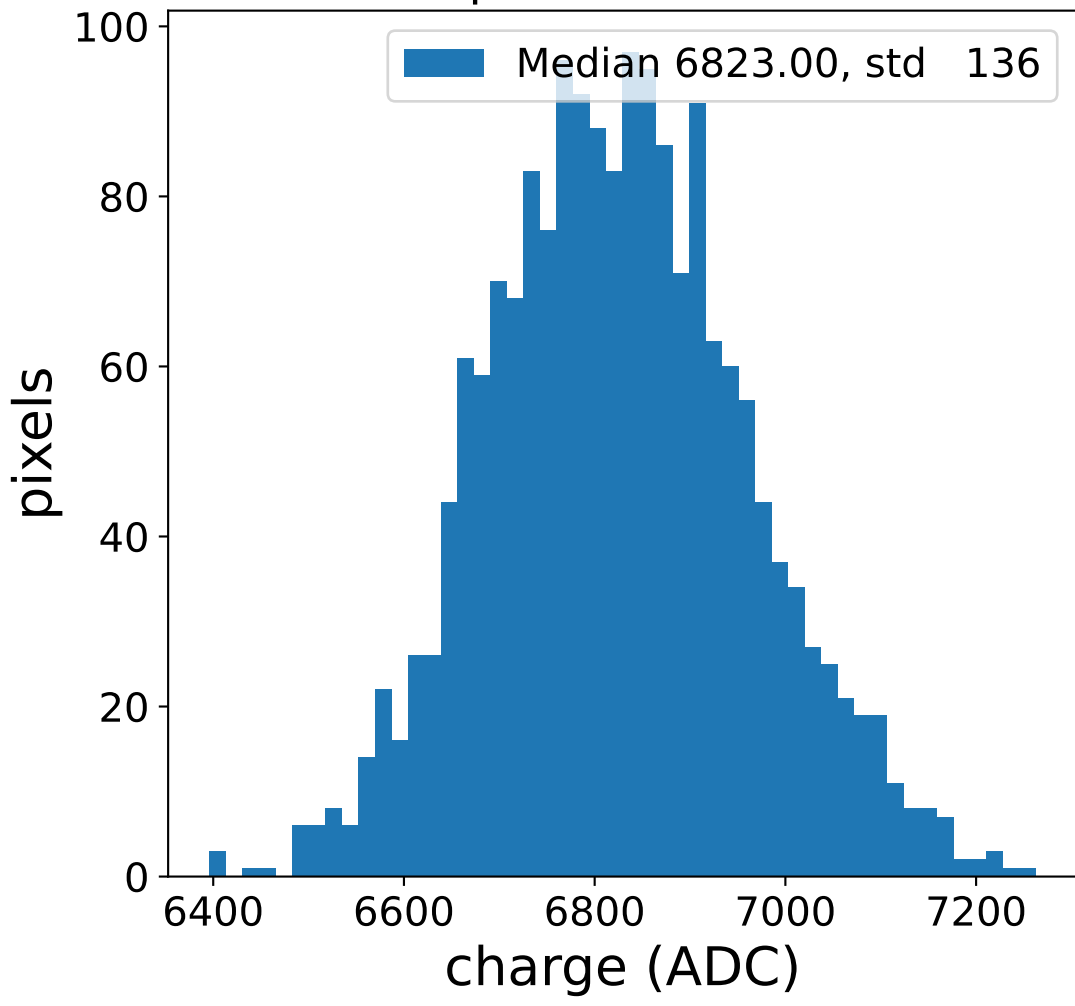

Run 7509

Run 7509 channel: HG

FF sample of 10000 events

pedestal sample of 10000 events

flat-fielded gain [ADC/pe]

Run 7509 channel: LG

FF sample of 10000 events

pedestal sample of 10000 events

flat-fielded gain [ADC/pe]