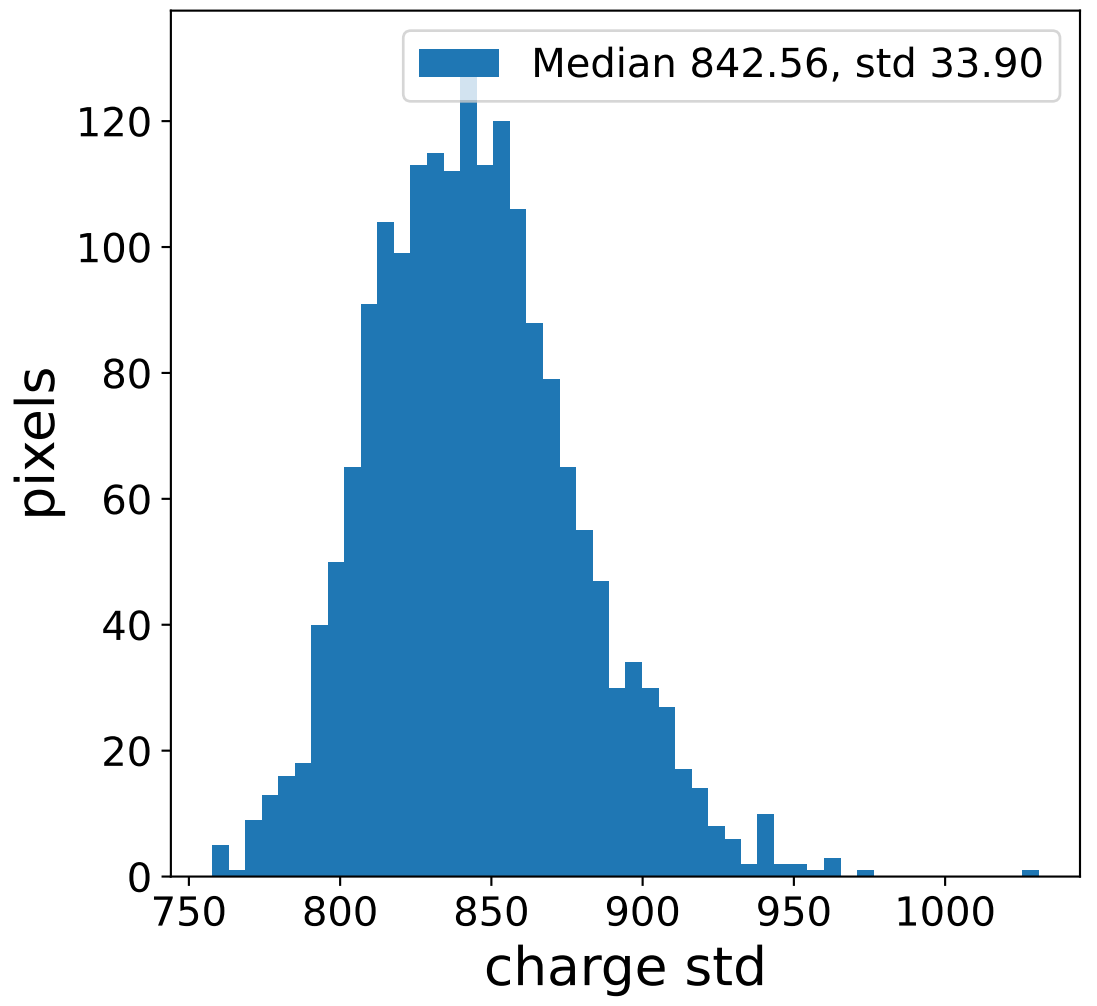

Run 7509

Run 7509 channel: HG

FF sample of 10000 events

pedestal sample of 10000 events

flat-fielded gain [ADC/pe]

Run 7509 channel: LG

FF sample of 10000 events

pedestal sample of 10000 events

flat-fielded gain [ADC/pe]