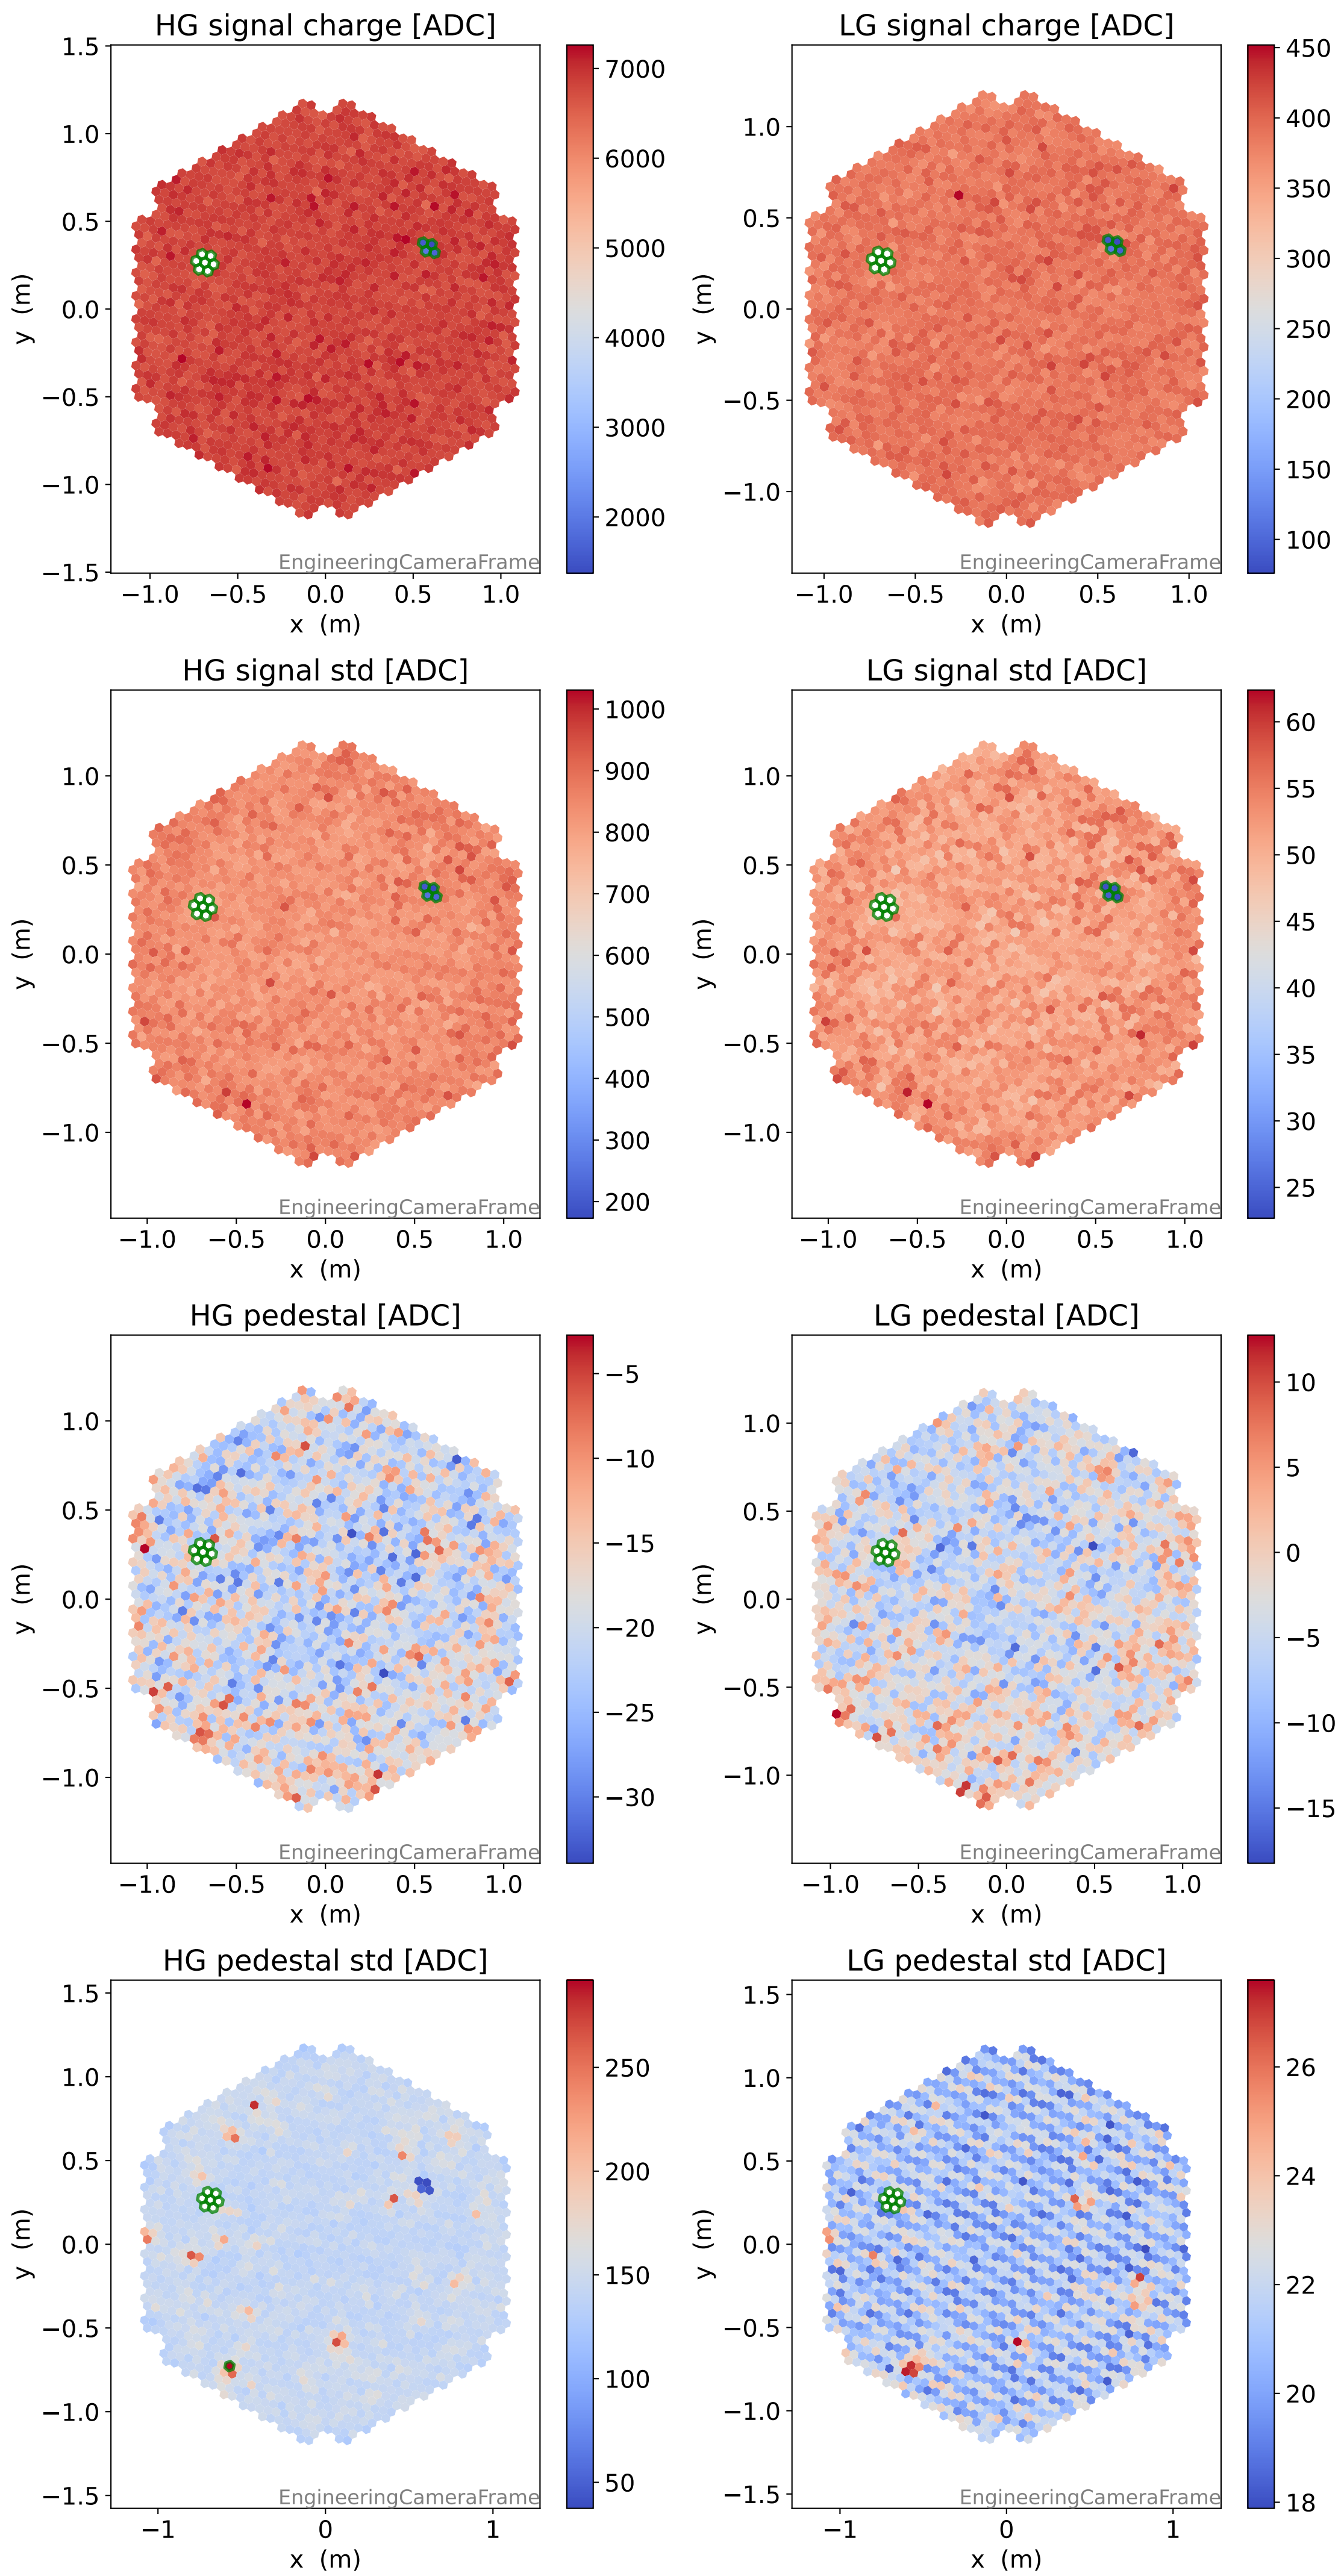

Run 7509

Run 7509 channel: HG

FF sample of 10000 events

pedestal sample of 10000 events

flat-fielded gain [ADC/pe]

Run 7509 channel: LG

FF sample of 10000 events

pedestal sample of 10000 events

flat-fielded gain [ADC/pe]