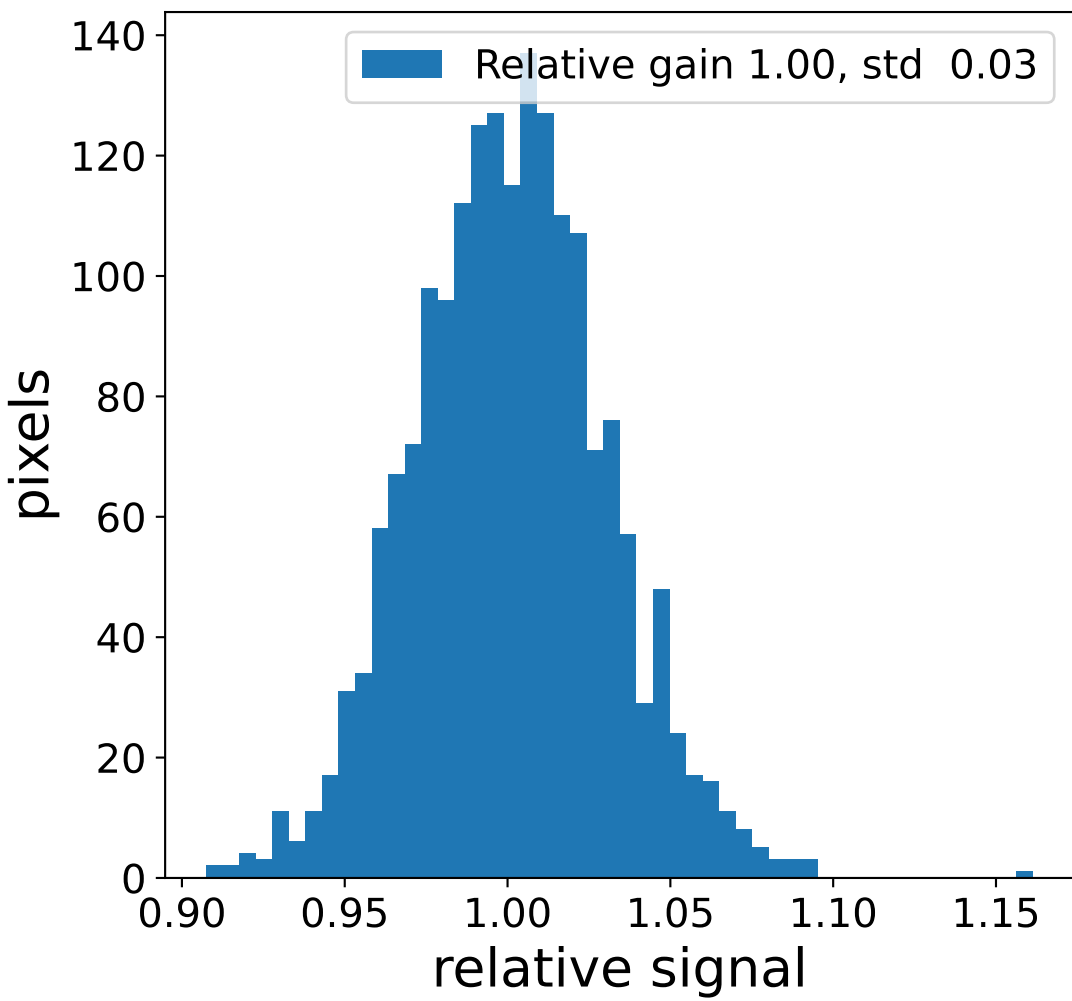

Run 7509

Run 7509 channel: HG

FF sample of 10000 events

pedestal sample of 10000 events

flat-fielded gain [ADC/pe]

Run 7509 channel: LG

FF sample of 10000 events

pedestal sample of 10000 events

flat-fielded gain [ADC/pe]