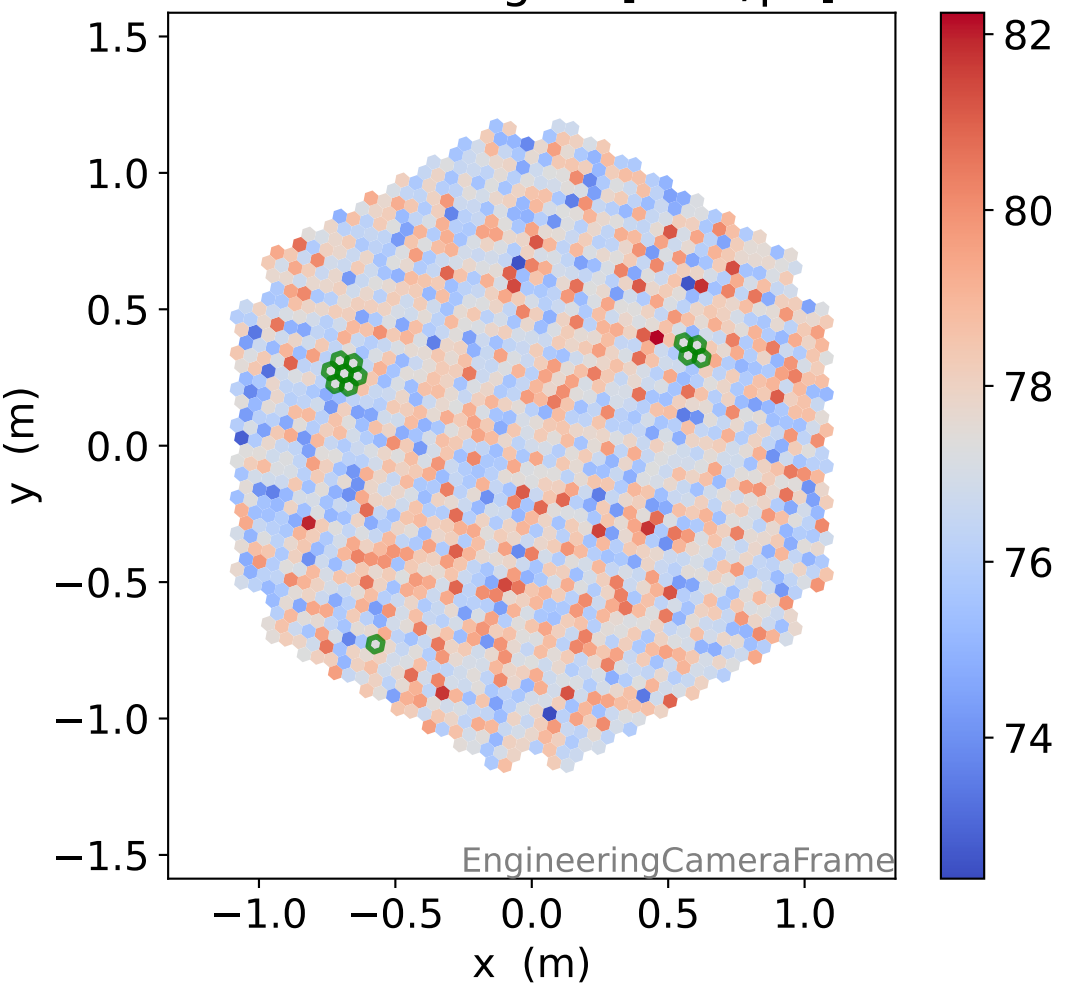

Run 7509

Run 7509 channel: HG

FF sample of 10000 events

pedestal sample of 10000 events

flat-fielded gain [ADC/pe]

Run 7509 channel: LG

FF sample of 10000 events

pedestal sample of 10000 events

flat-fielded gain [ADC/pe]