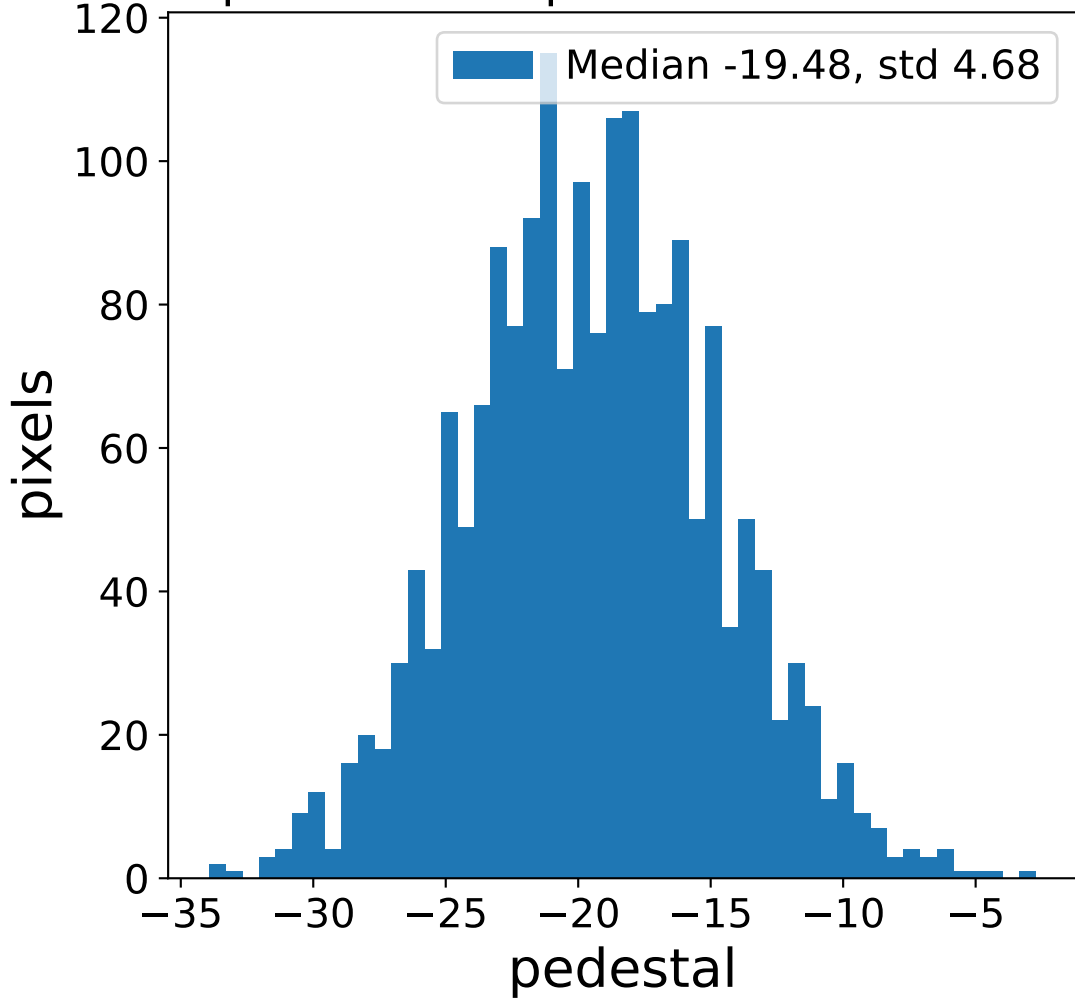

Run 7509

Run 7509 channel: HG

FF sample of 10000 events

pedestal sample of 10000 events

flat-fielded gain [ADC/pe]

Run 7509 channel: LG

FF sample of 10000 events

pedestal sample of 10000 events

flat-fielded gain [ADC/pe]