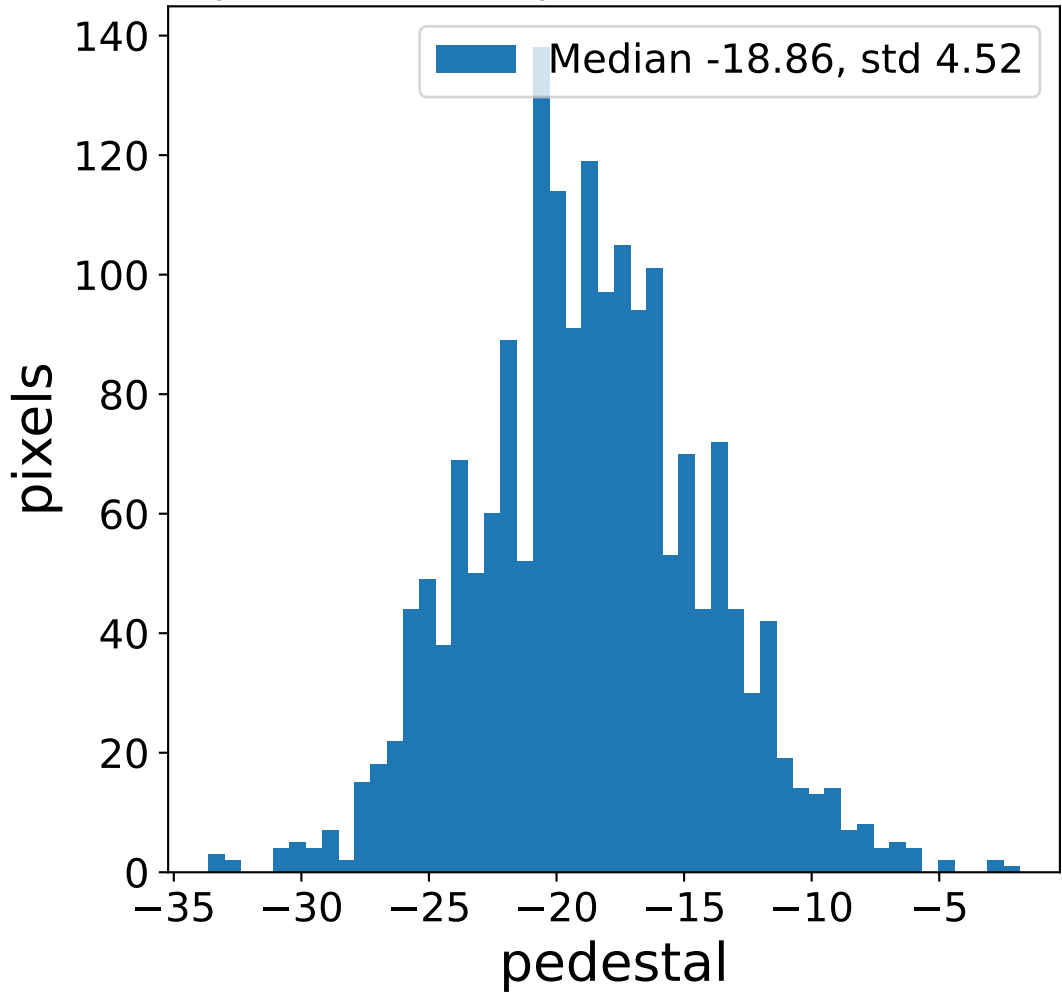

Run 7508

Run 7508

Run 7508 channel: HG

FF sample of 10000 events

pedestal sample of 10000 events

flat-fielded gain [ADC/pe]

Run 7508 channel: LG

FF sample of 10000 events

pedestal sample of 10000 events

flat-fielded gain [ADC/pe]