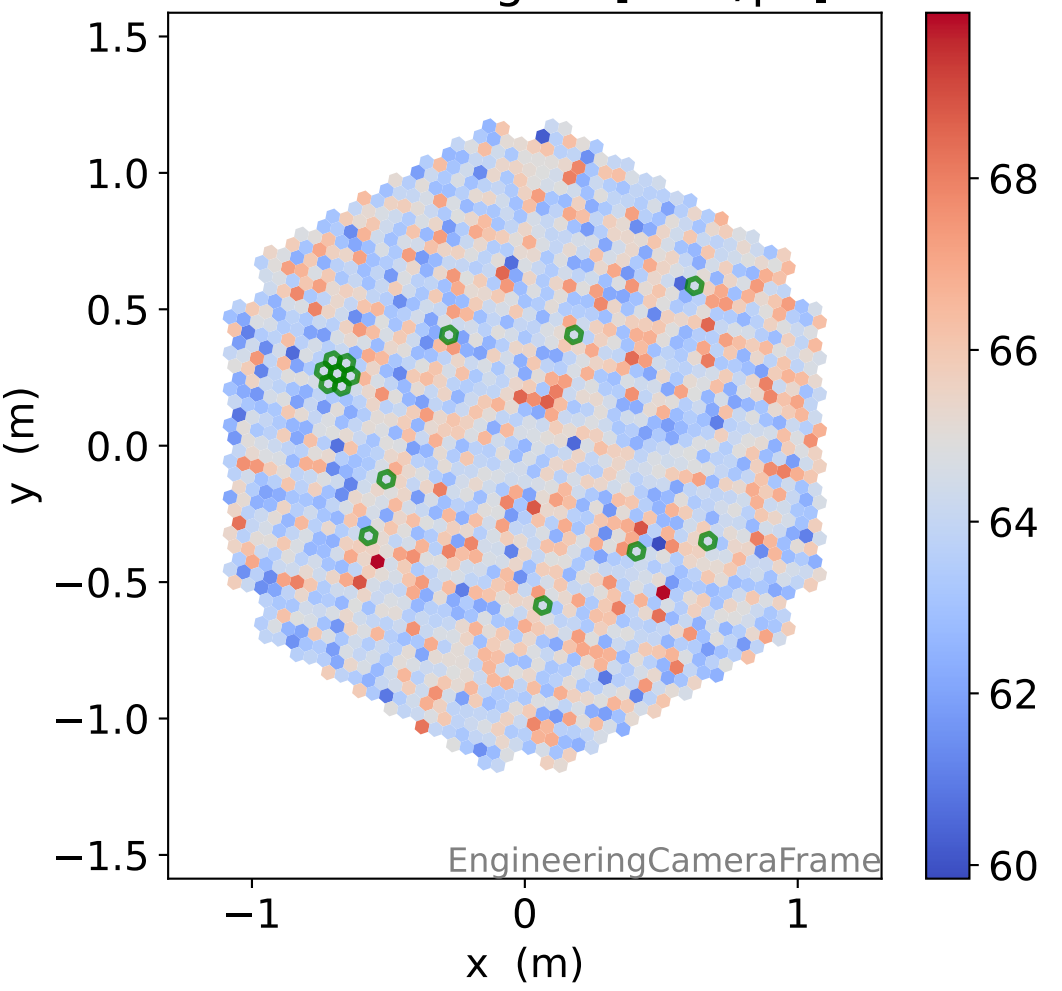

Run 7508

Run 7508

Run 7508 channel: HG

FF sample of 10000 events

pedestal sample of 10000 events

flat-fielded gain [ADC/pe]

Run 7508 channel: LG

FF sample of 10000 events

pedestal sample of 10000 events

flat-fielded gain [ADC/pe]