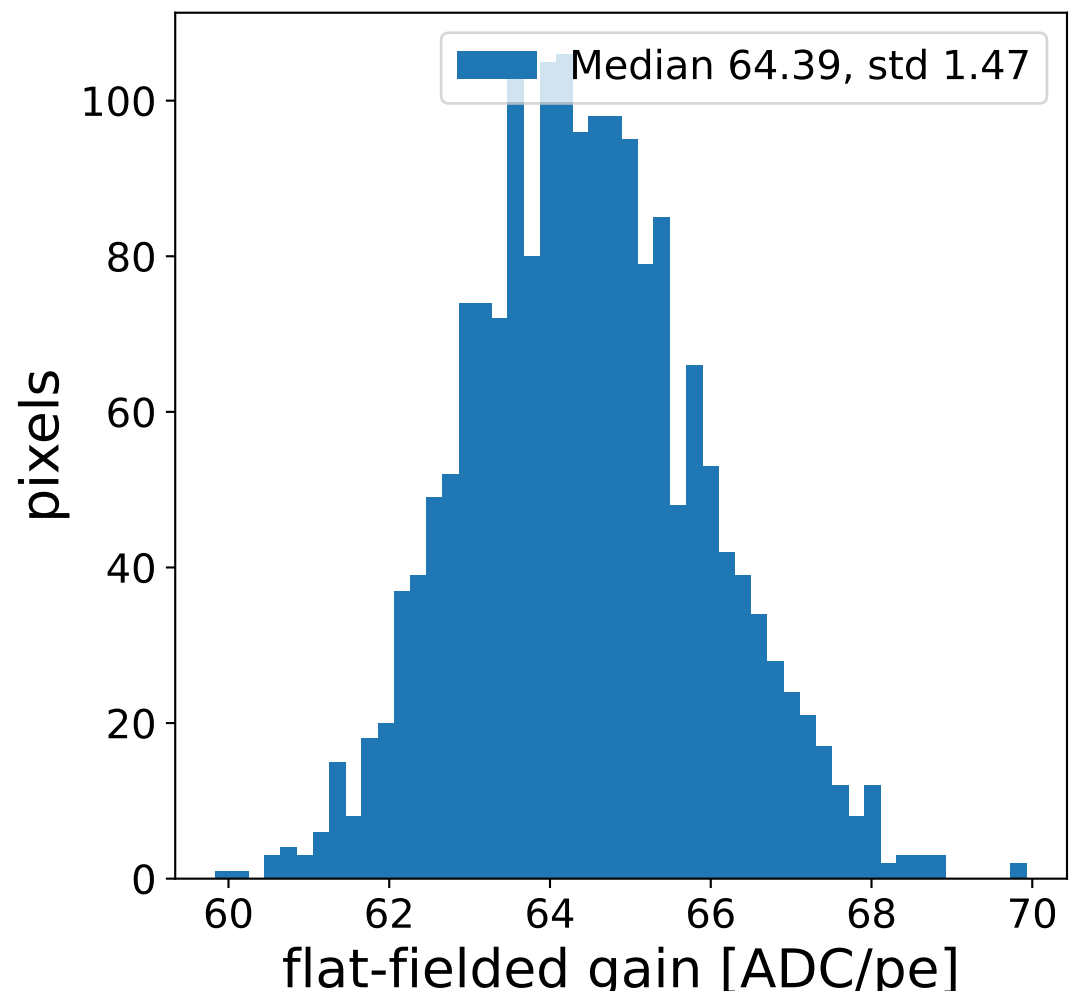

Run 7508

Run 7508

Run 7508 channel: HG

FF sample of 10000 events

pedestal sample of 10000 events

flat-fielded gain [ADC/pe]

Run 7508 channel: LG

FF sample of 10000 events

pedestal sample of 10000 events

flat-fielded gain [ADC/pe]