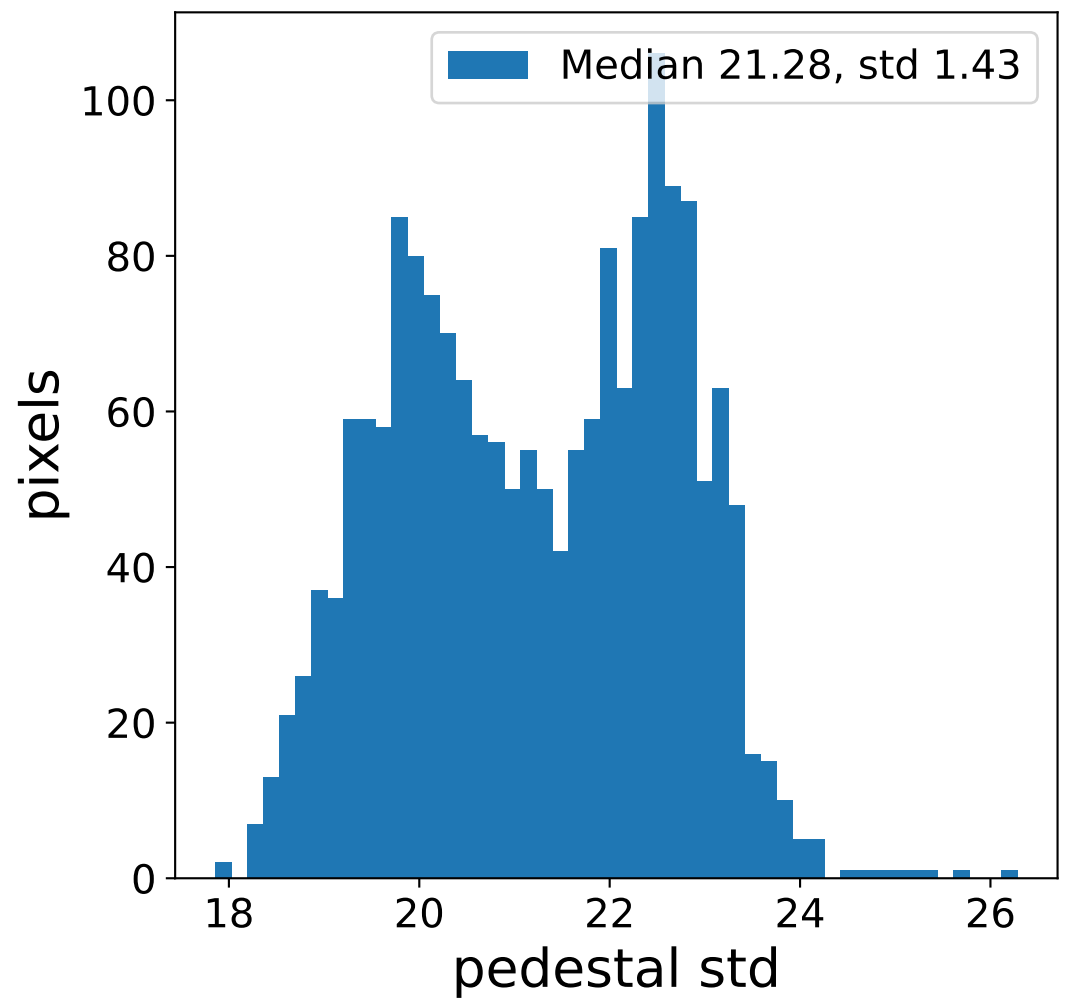

Run 7508

Run 7508

Run 7508 channel: HG

FF sample of 10000 events

pedestal sample of 10000 events

flat-fielded gain [ADC/pe]

Run 7508 channel: LG

FF sample of 10000 events

pedestal sample of 10000 events

flat-fielded gain [ADC/pe]