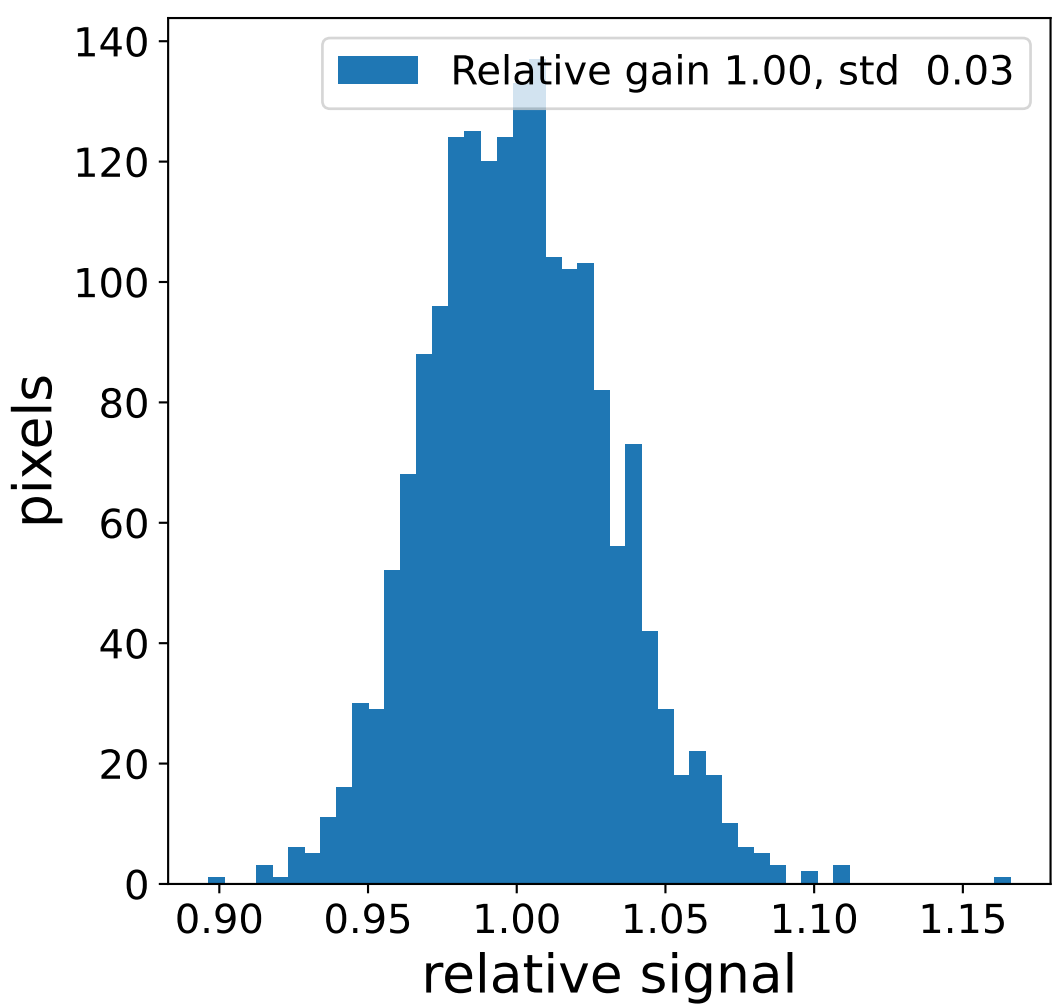

Run 7508

Run 7508

Run 7508 channel: HG

FF sample of 10000 events

pedestal sample of 10000 events

flat-fielded gain [ADC/pe]

Run 7508 channel: LG

FF sample of 10000 events

pedestal sample of 10000 events

flat-fielded gain [ADC/pe]