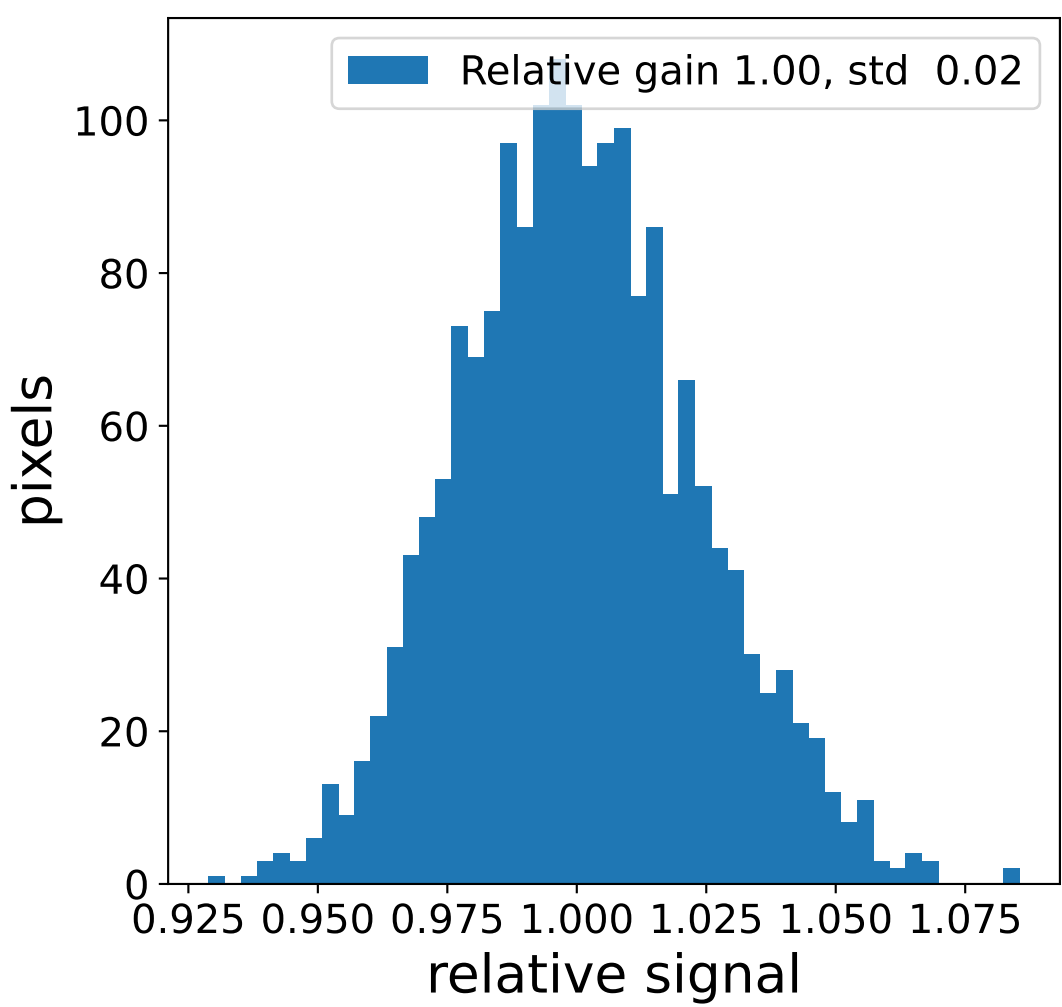

Run 7508

Run 7508

Run 7508 channel: HG

FF sample of 10000 events

pedestal sample of 10000 events

flat-fielded gain [ADC/pe]

Run 7508 channel: LG

FF sample of 10000 events

pedestal sample of 10000 events

flat-fielded gain [ADC/pe]