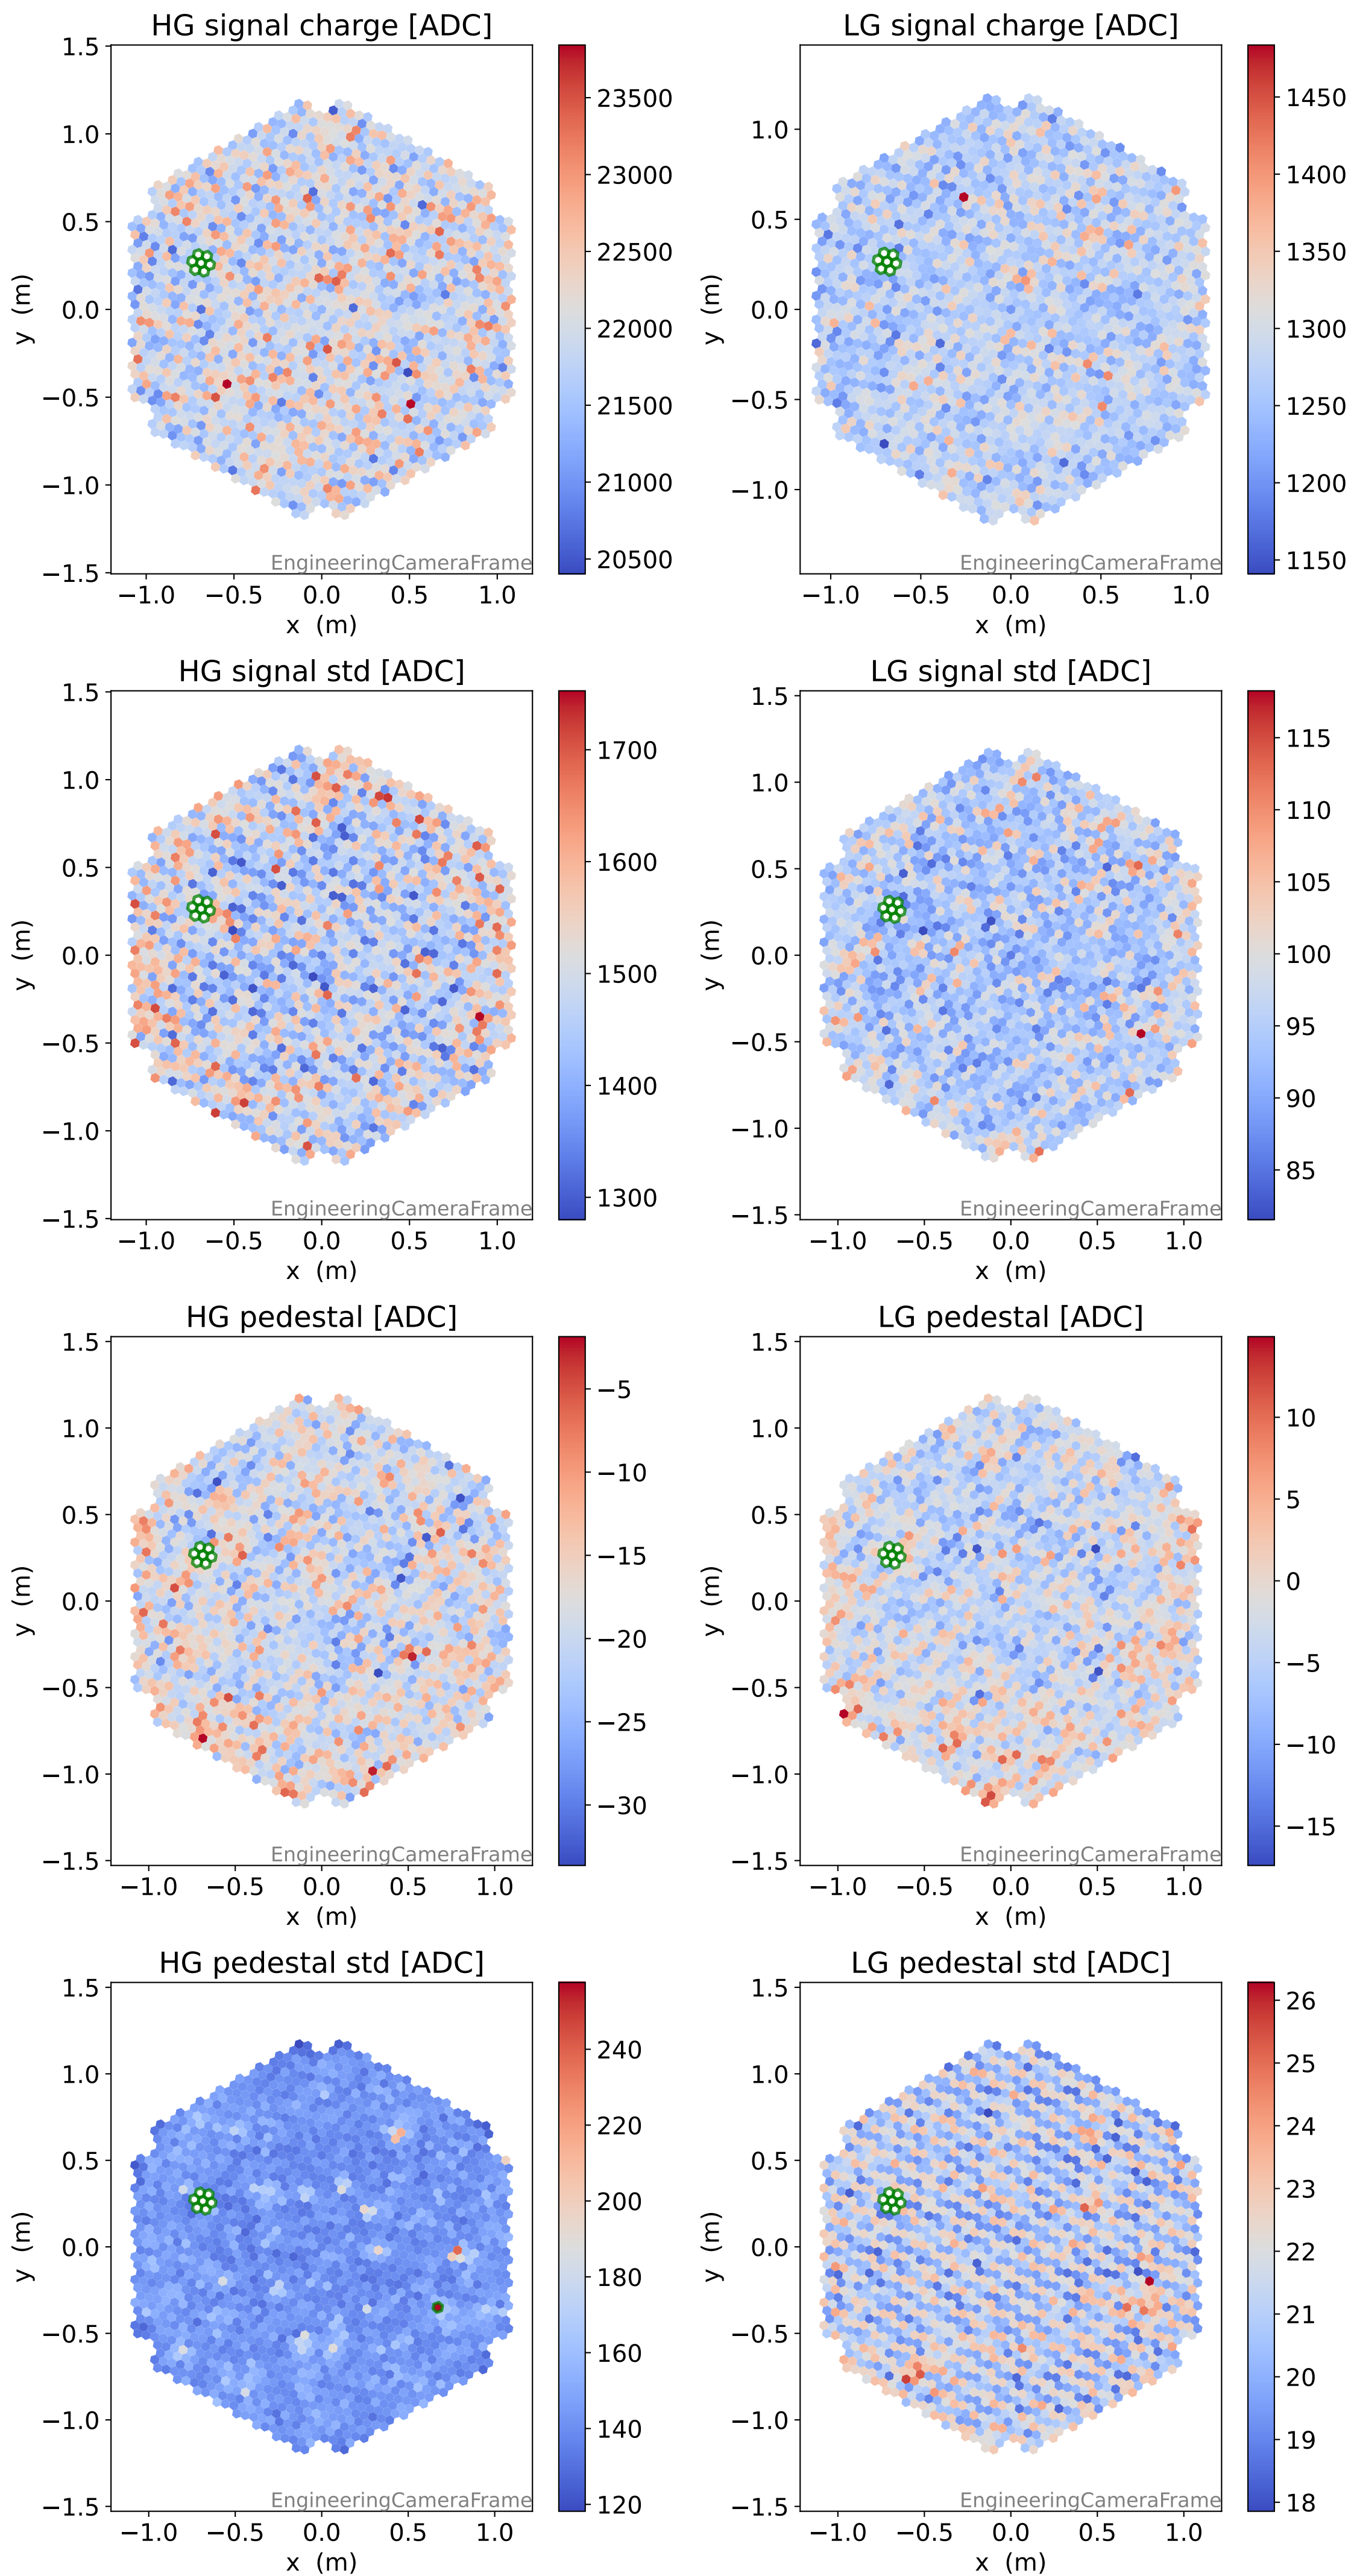

Run 7508

Run 7508

Run 7508 channel: HG

FF sample of 10000 events

pedestal sample of 10000 events

flat-fielded gain [ADC/pe]

Run 7508 channel: LG

FF sample of 10000 events

pedestal sample of 10000 events

flat-fielded gain [ADC/pe]