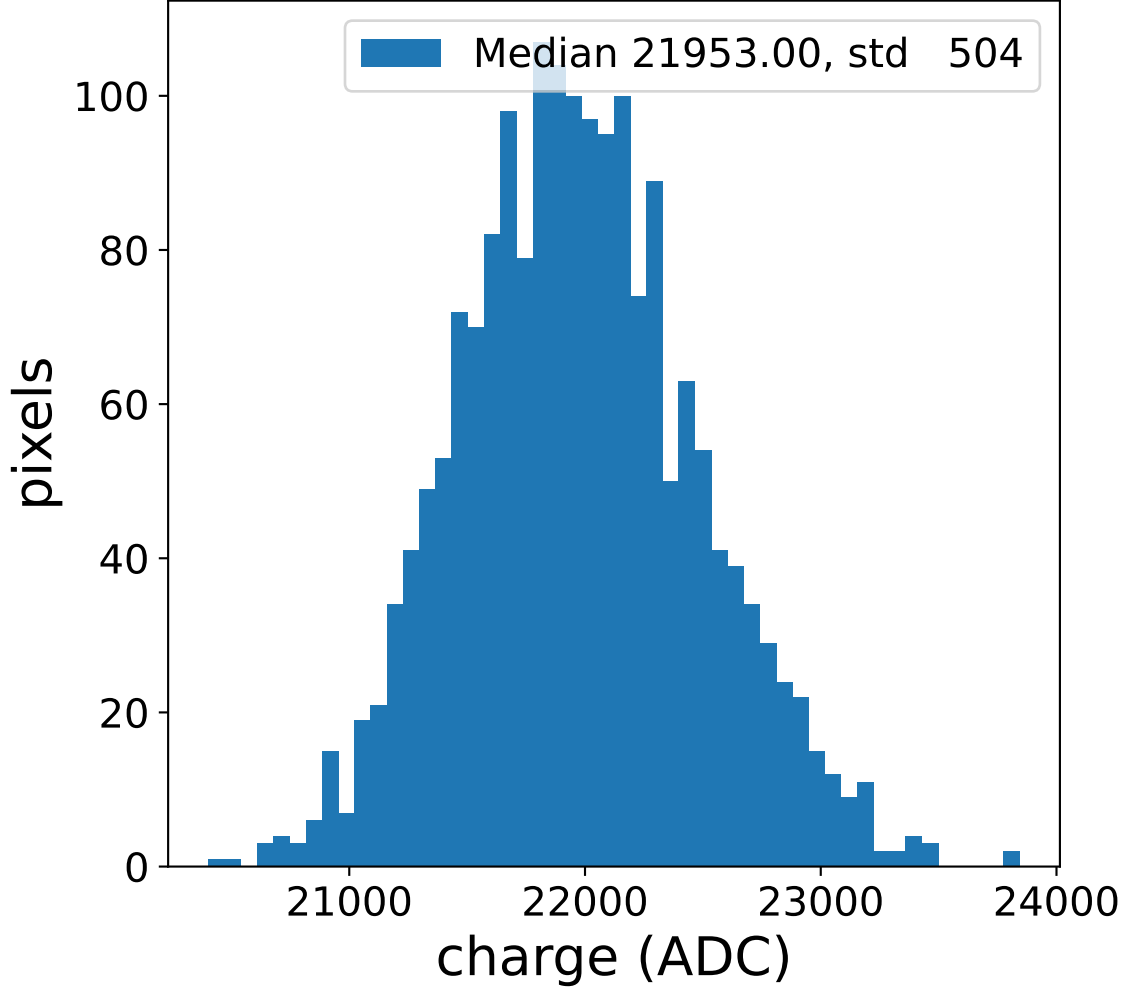

Run 7508

Run 7508

Run 7508 channel: HG

FF sample of 10000 events

pedestal sample of 10000 events

flat-fielded gain [ADC/pe]

Run 7508 channel: LG

FF sample of 10000 events

pedestal sample of 10000 events

flat-fielded gain [ADC/pe]