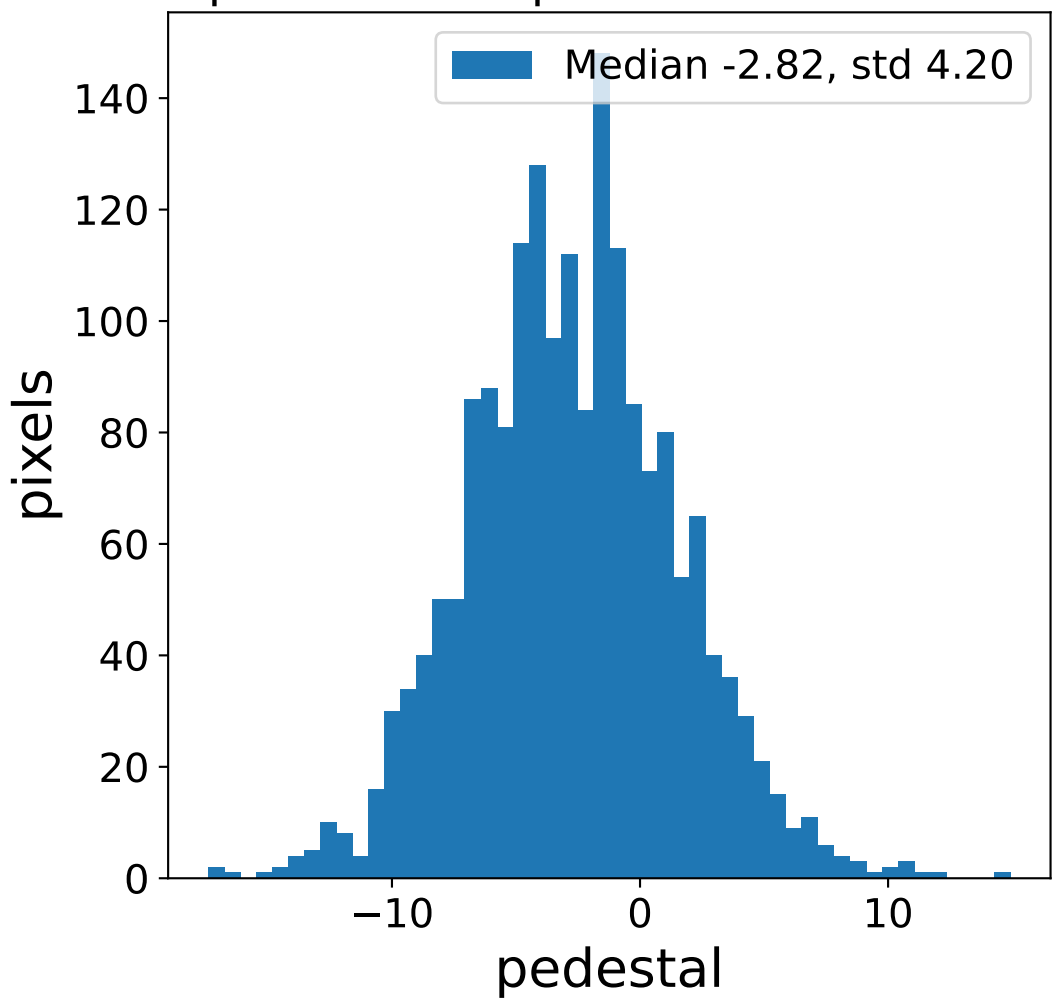

Run 7508

Run 7508

Run 7508 channel: HG

FF sample of 10000 events

pedestal sample of 10000 events

flat-fielded gain [ADC/pe]

Run 7508 channel: LG

FF sample of 10000 events

pedestal sample of 10000 events

flat-fielded gain [ADC/pe]