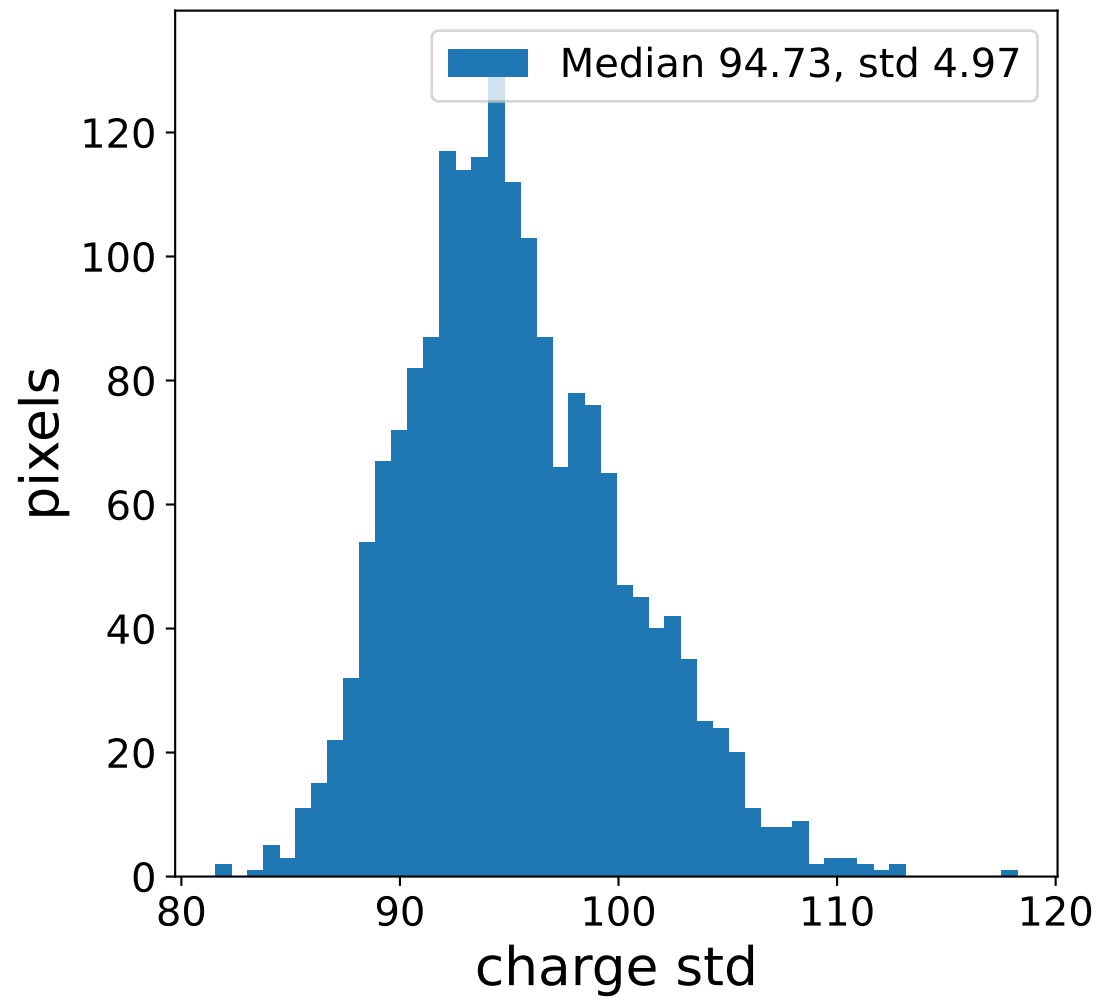

Run 7508

Run 7508

Run 7508 channel: HG

FF sample of 10000 events

pedestal sample of 10000 events

flat-fielded gain [ADC/pe]

Run 7508 channel: LG

FF sample of 10000 events

pedestal sample of 10000 events

flat-fielded gain [ADC/pe]