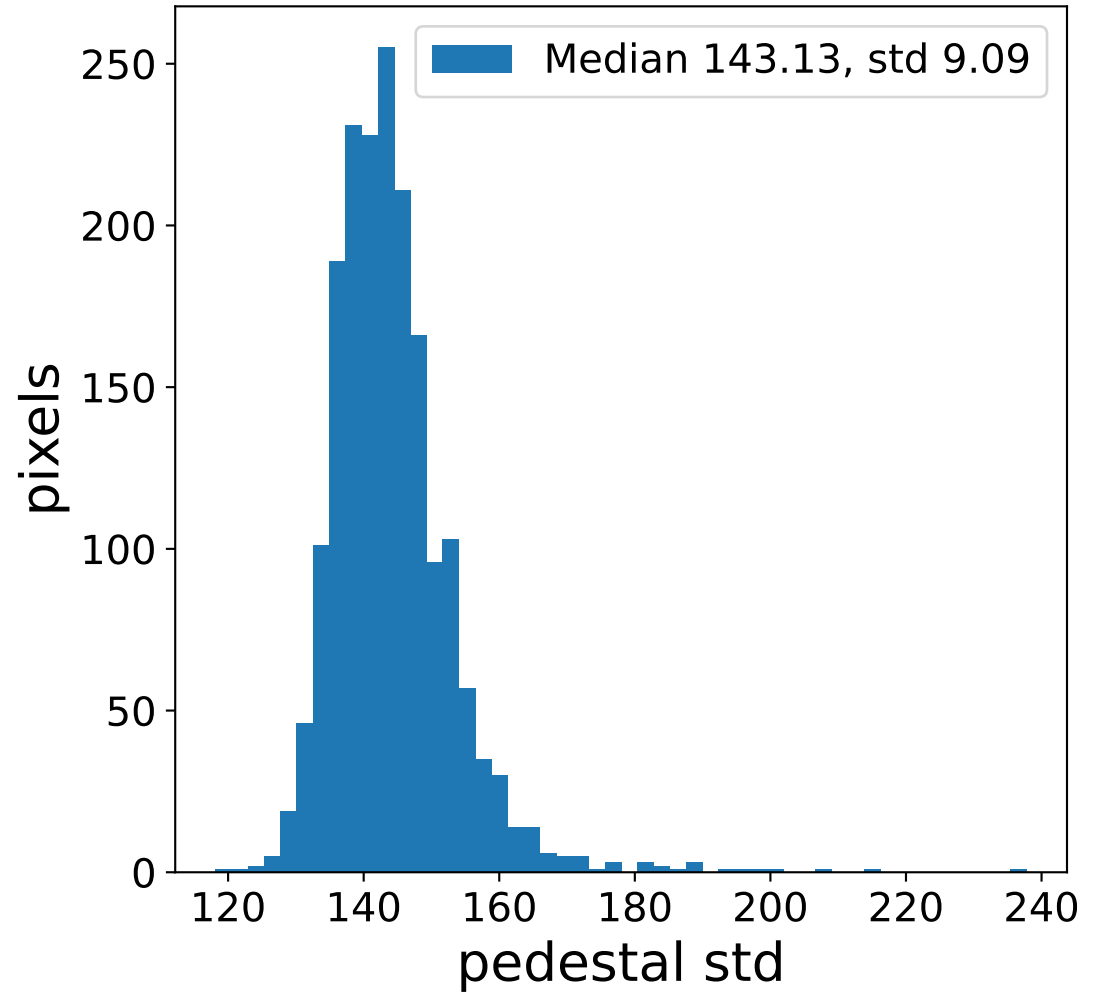

Run 7508

Run 7508

Run 7508 channel: HG

FF sample of 10000 events

pedestal sample of 10000 events

flat-fielded gain [ADC/pe]

Run 7508 channel: LG

FF sample of 10000 events

pedestal sample of 10000 events

flat-fielded gain [ADC/pe]