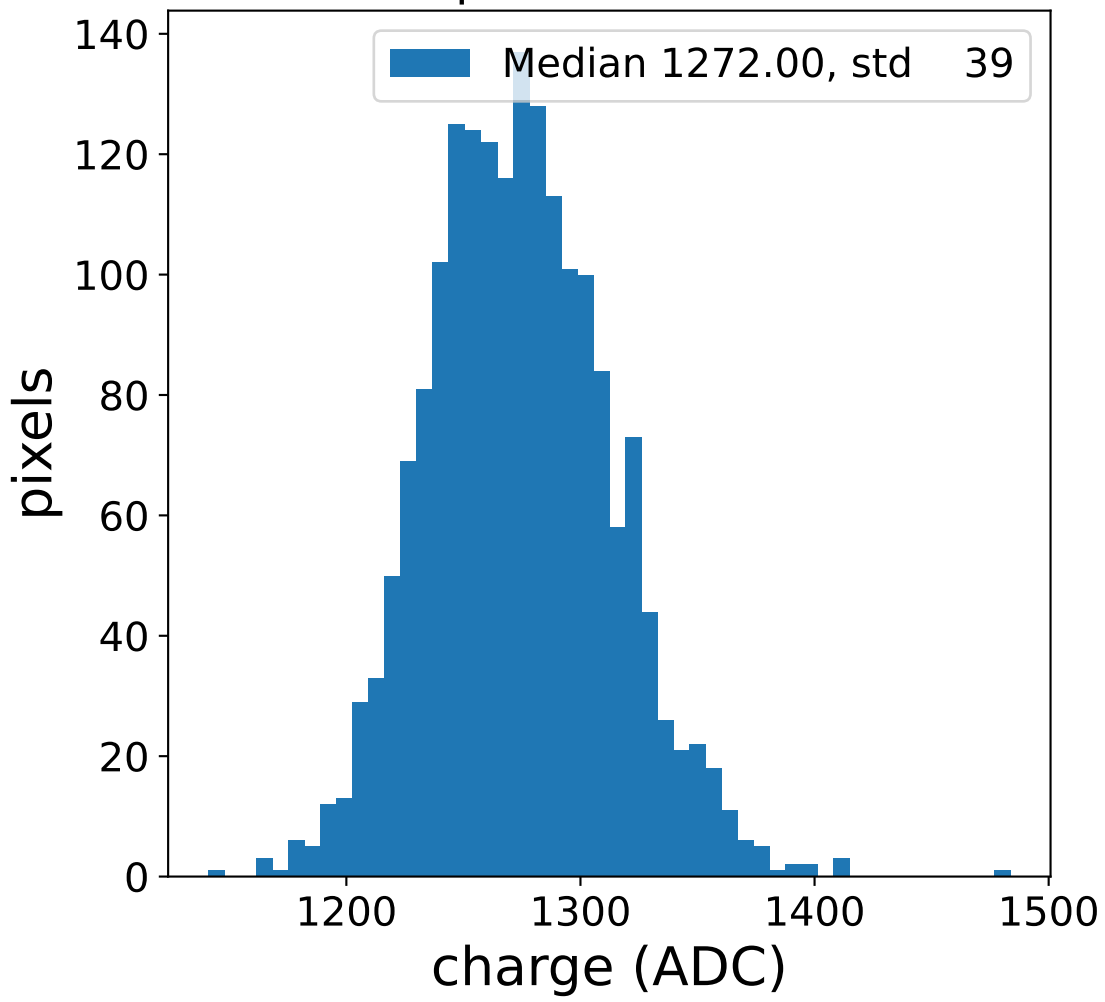

Run 7508

Run 7508

Run 7508 channel: HG

FF sample of 10000 events

pedestal sample of 10000 events

flat-fielded gain [ADC/pe]

Run 7508 channel: LG

FF sample of 10000 events

pedestal sample of 10000 events

flat-fielded gain [ADC/pe]