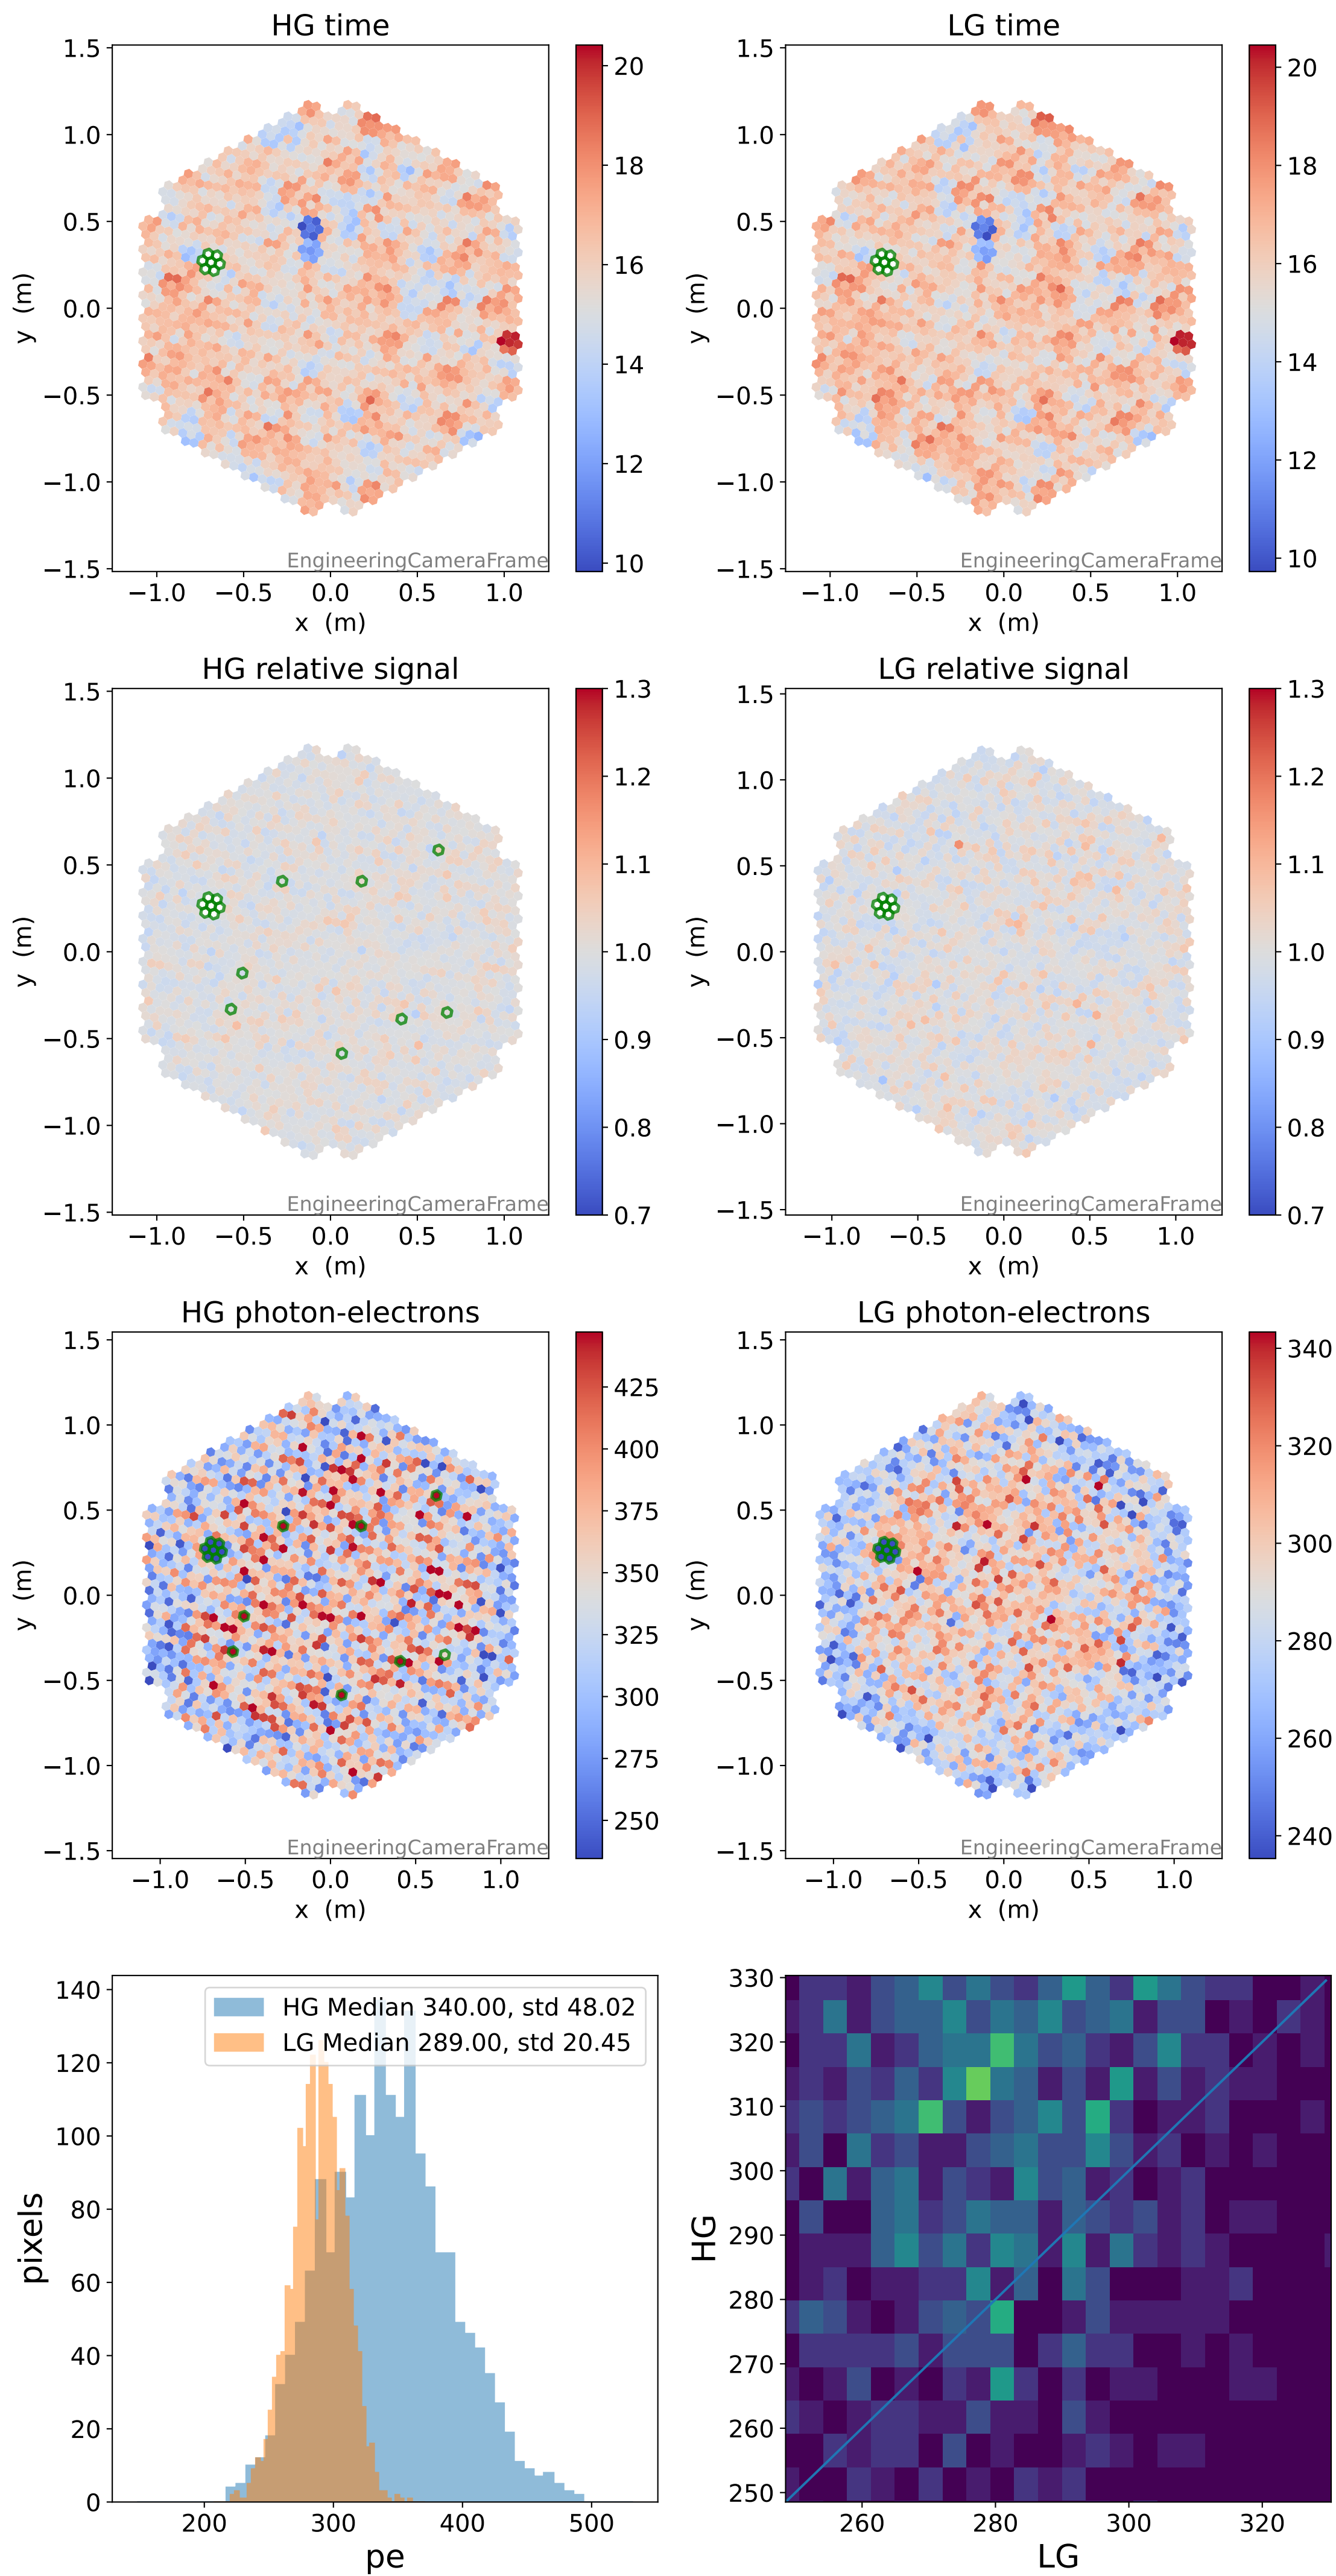

Run 7508

Run 7508

Run 7508 channel: HG

FF sample of 10000 events

pedestal sample of 10000 events

flat-fielded gain [ADC/pe]

Run 7508 channel: LG

FF sample of 10000 events

pedestal sample of 10000 events

flat-fielded gain [ADC/pe]