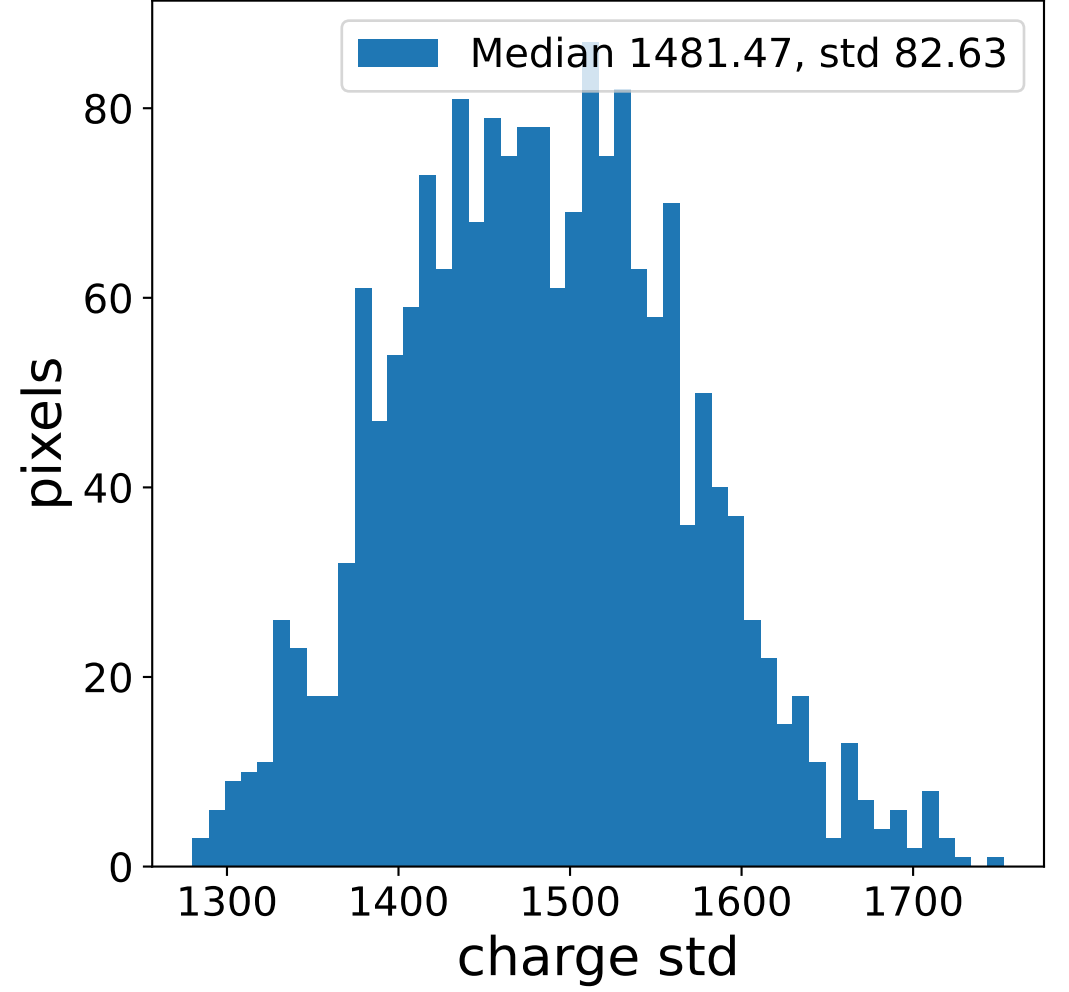

Run 7508

Run 7508

Run 7508 channel: HG

FF sample of 10000 events

pedestal sample of 10000 events

flat-fielded gain [ADC/pe]

Run 7508 channel: LG

FF sample of 10000 events

pedestal sample of 10000 events

flat-fielded gain [ADC/pe]