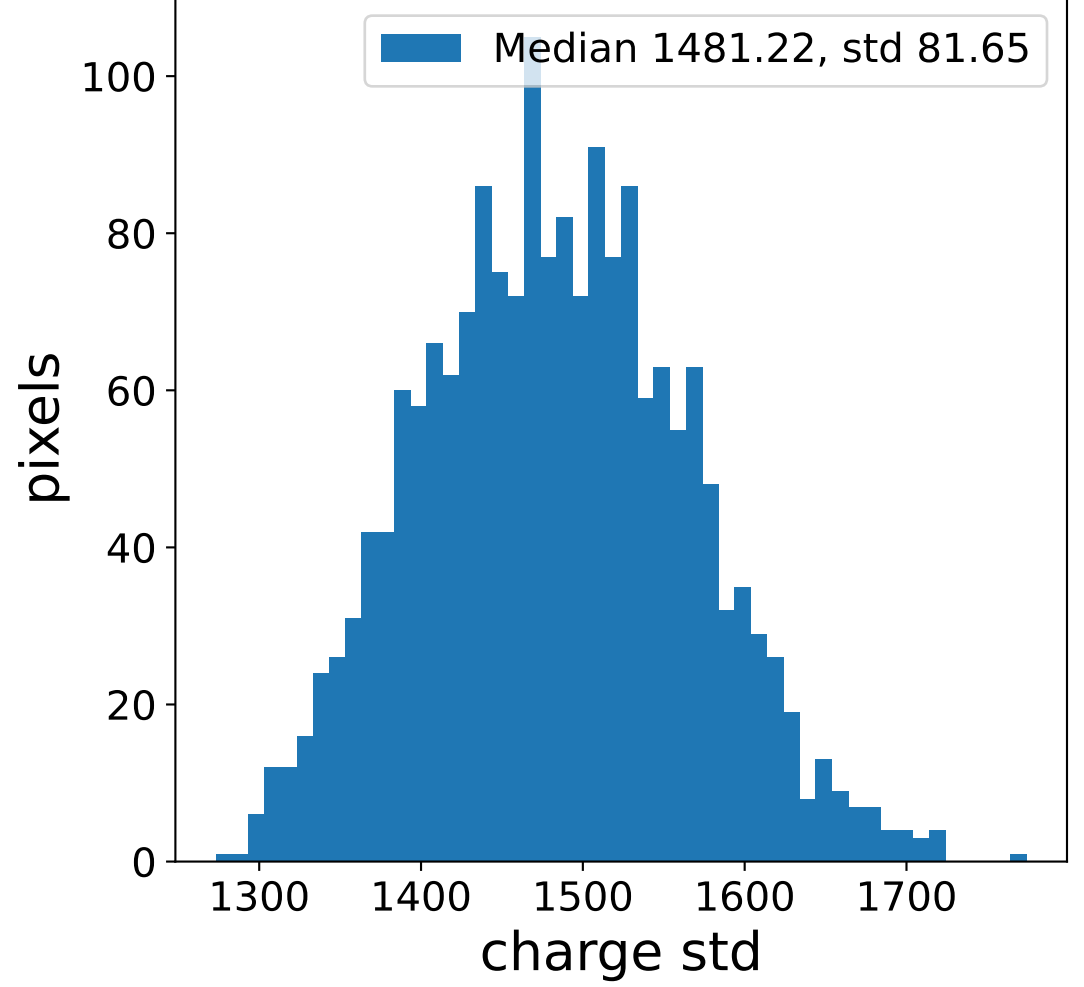

Run 7508

Run 7508

Run 7508 channel: HG

FF sample of 10000 events

pedestal sample of 10000 events

flat-fielded gain [ADC/pe]

Run 7508 channel: LG

FF sample of 10000 events

pedestal sample of 10000 events

flat-fielded gain [ADC/pe]