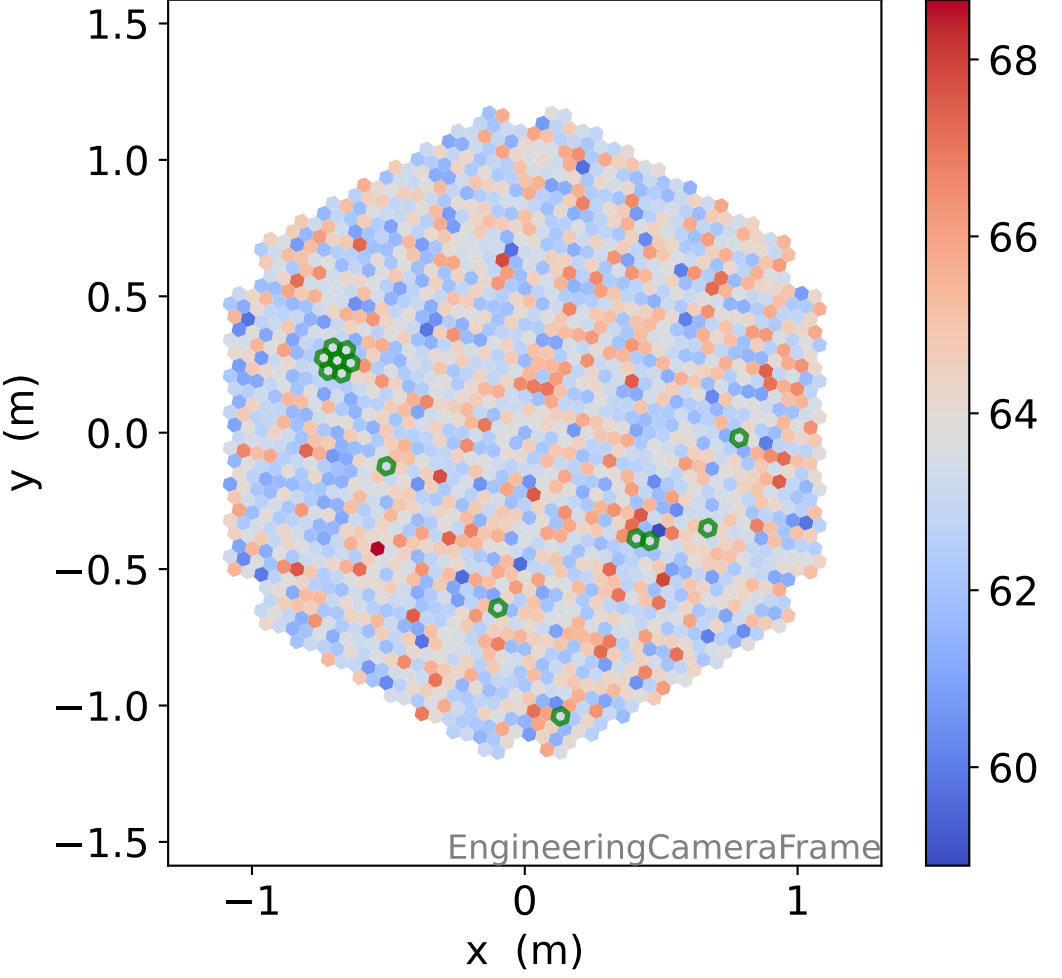

Run 7508

Run 7508

Run 7508 channel: HG

FF sample of 10000 events

pedestal sample of 10000 events

flat-fielded gain [ADC/pe]

Run 7508 channel: LG

FF sample of 10000 events

pedestal sample of 10000 events

flat-fielded gain [ADC/pe]