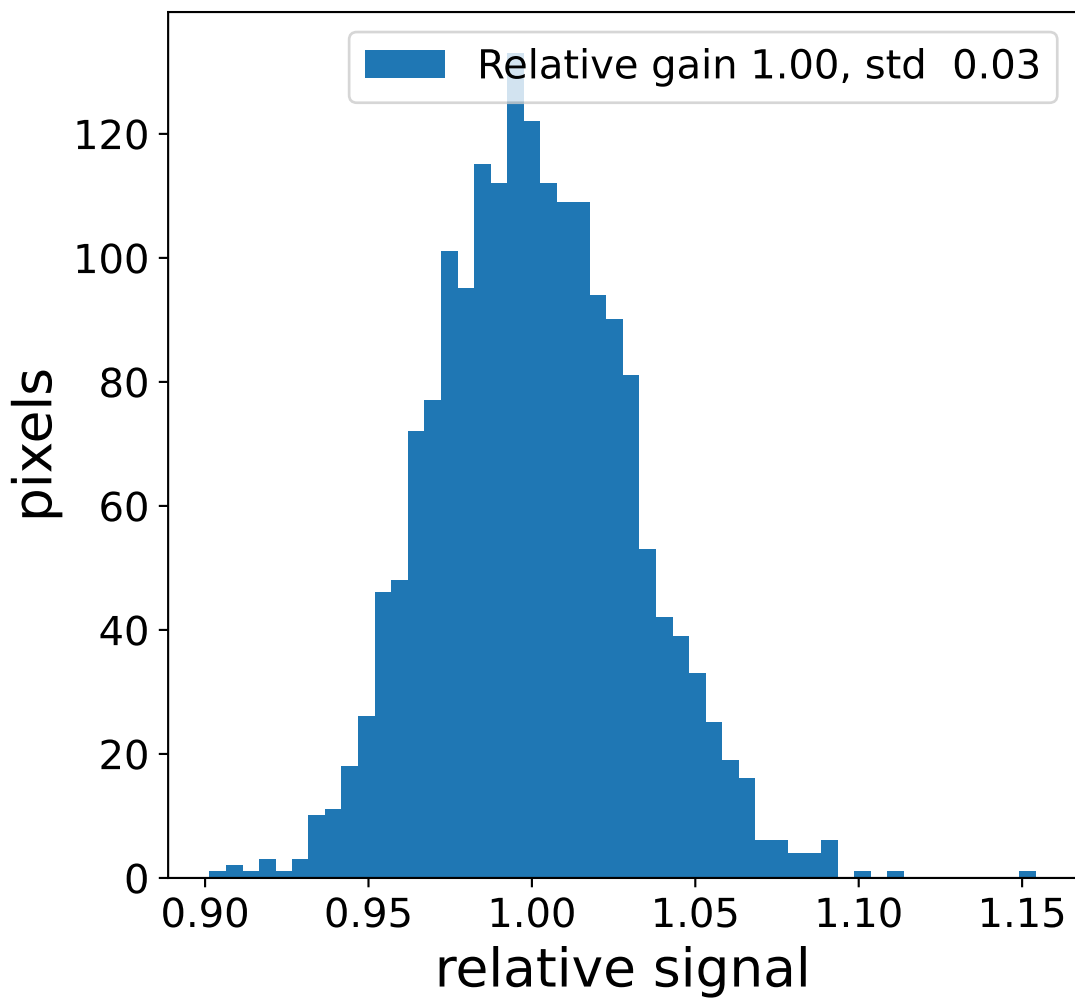

Run 7508

Run 7508

Run 7508 channel: HG

FF sample of 10000 events

pedestal sample of 10000 events

flat-fielded gain [ADC/pe]

Run 7508 channel: LG

FF sample of 10000 events

pedestal sample of 10000 events

flat-fielded gain [ADC/pe]