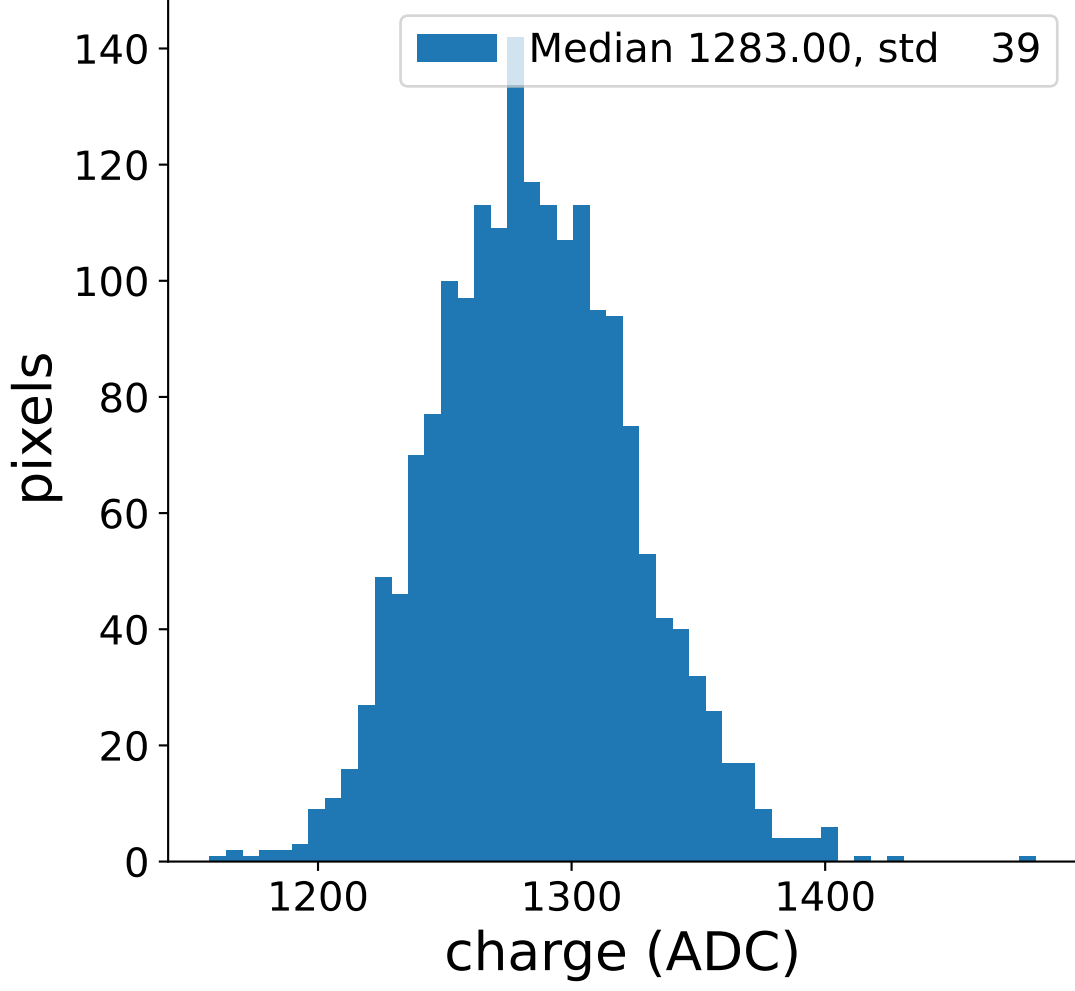

Run 7508

Run 7508

Run 7508 channel: HG

FF sample of 10000 events

pedestal sample of 10000 events

flat-fielded gain [ADC/pe]

Run 7508 channel: LG

FF sample of 10000 events

pedestal sample of 10000 events

flat-fielded gain [ADC/pe]