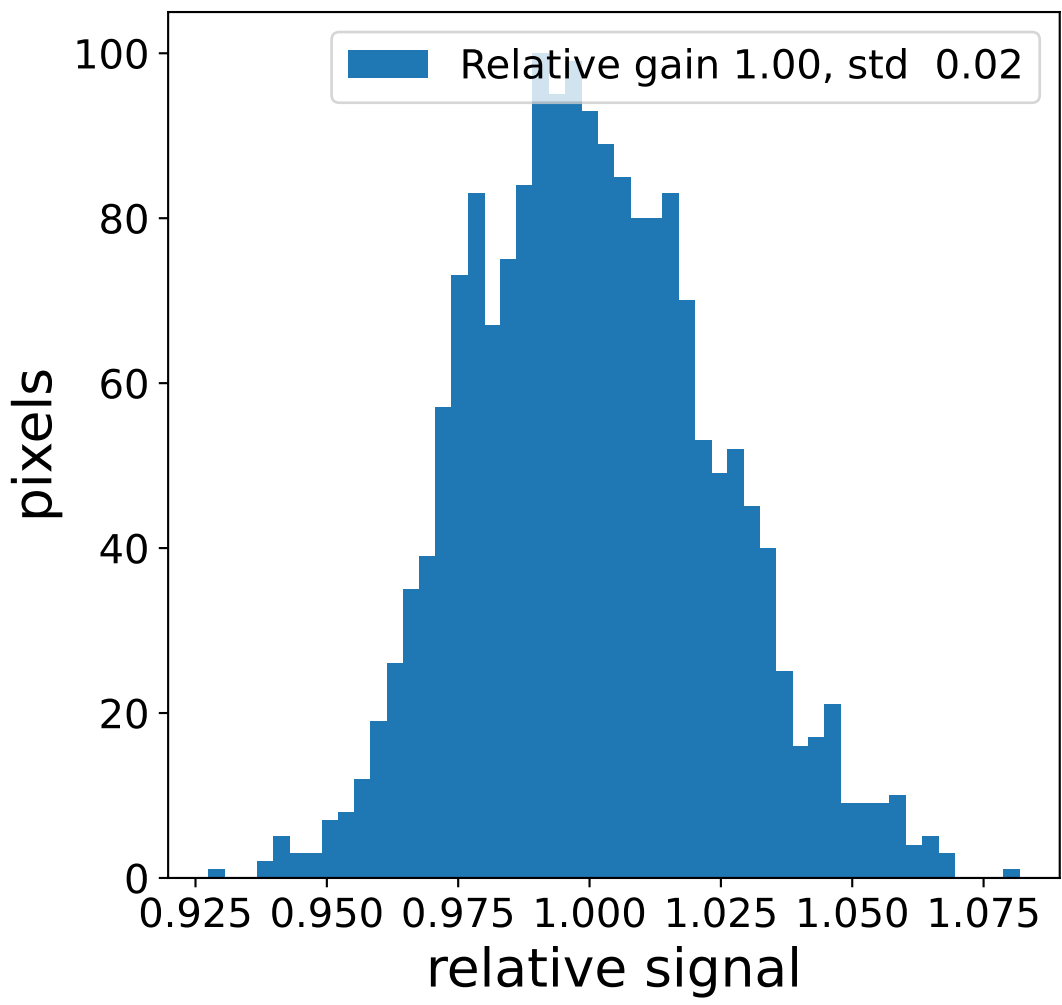

Run 7508

Run 7508

Run 7508 channel: HG

FF sample of 10000 events

pedestal sample of 10000 events

flat-fielded gain [ADC/pe]

Run 7508 channel: LG

FF sample of 10000 events

pedestal sample of 10000 events

flat-fielded gain [ADC/pe]