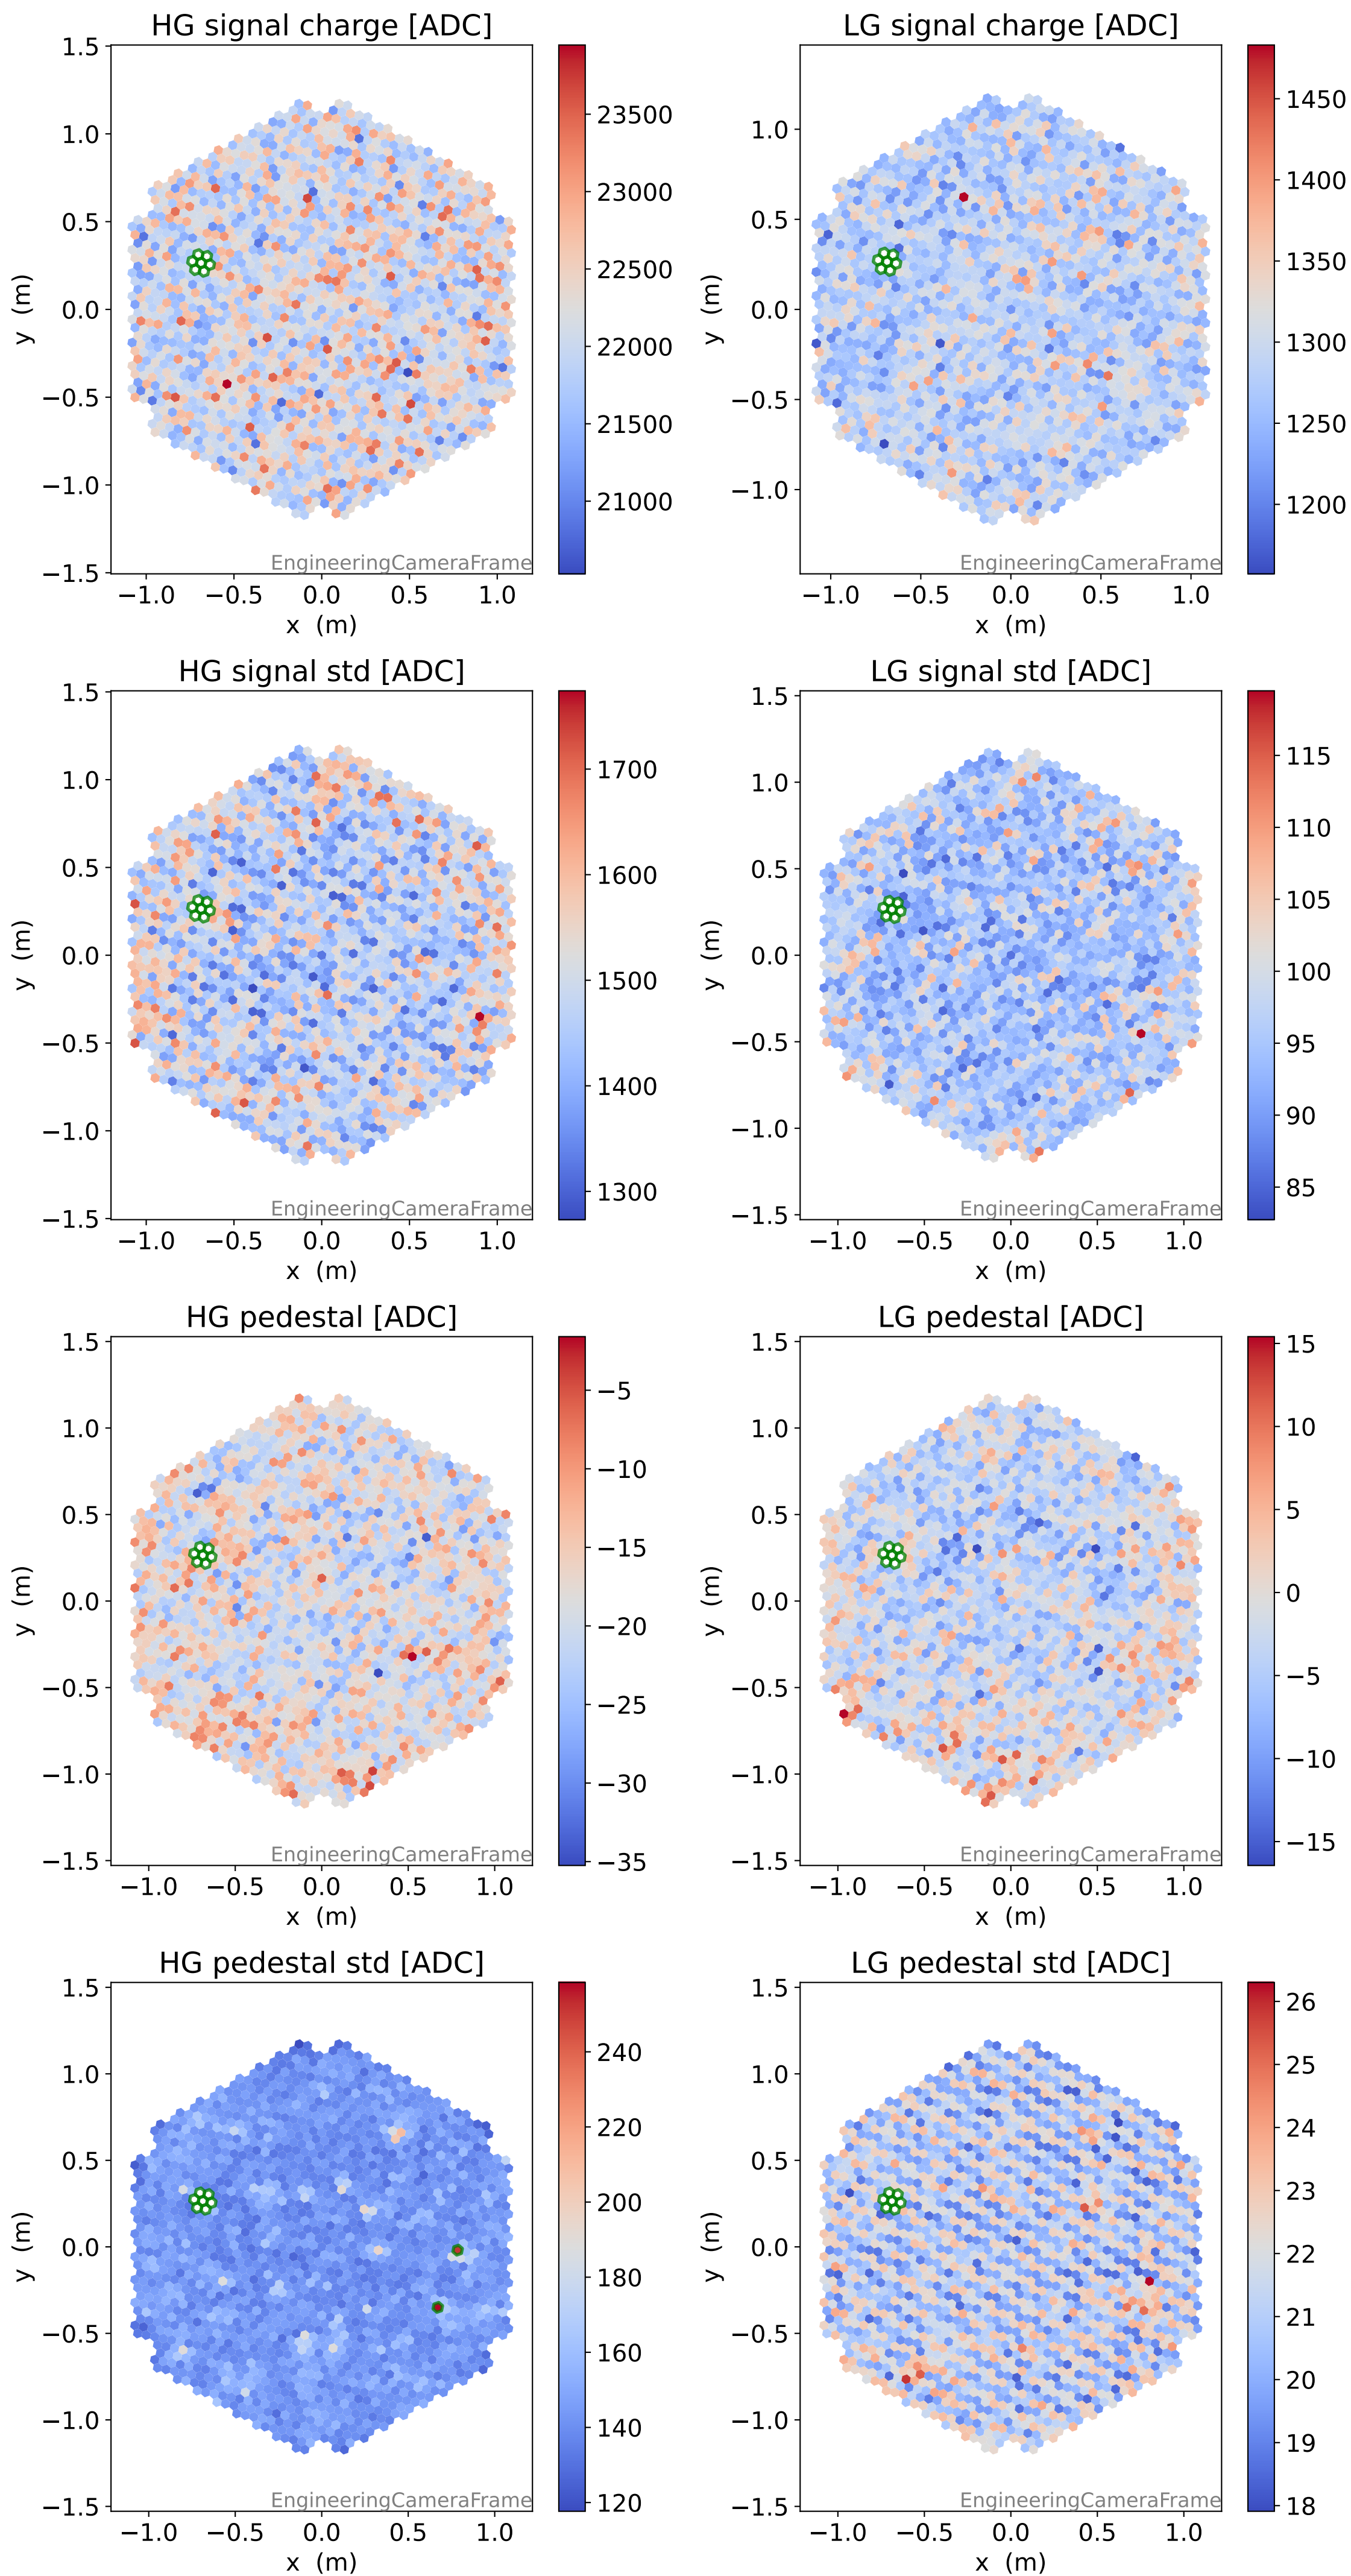

Run 7508

Run 7508

Run 7508 channel: HG

FF sample of 10000 events

pedestal sample of 10000 events

flat-fielded gain [ADC/pe]

Run 7508 channel: LG

FF sample of 10000 events

pedestal sample of 10000 events

flat-fielded gain [ADC/pe]