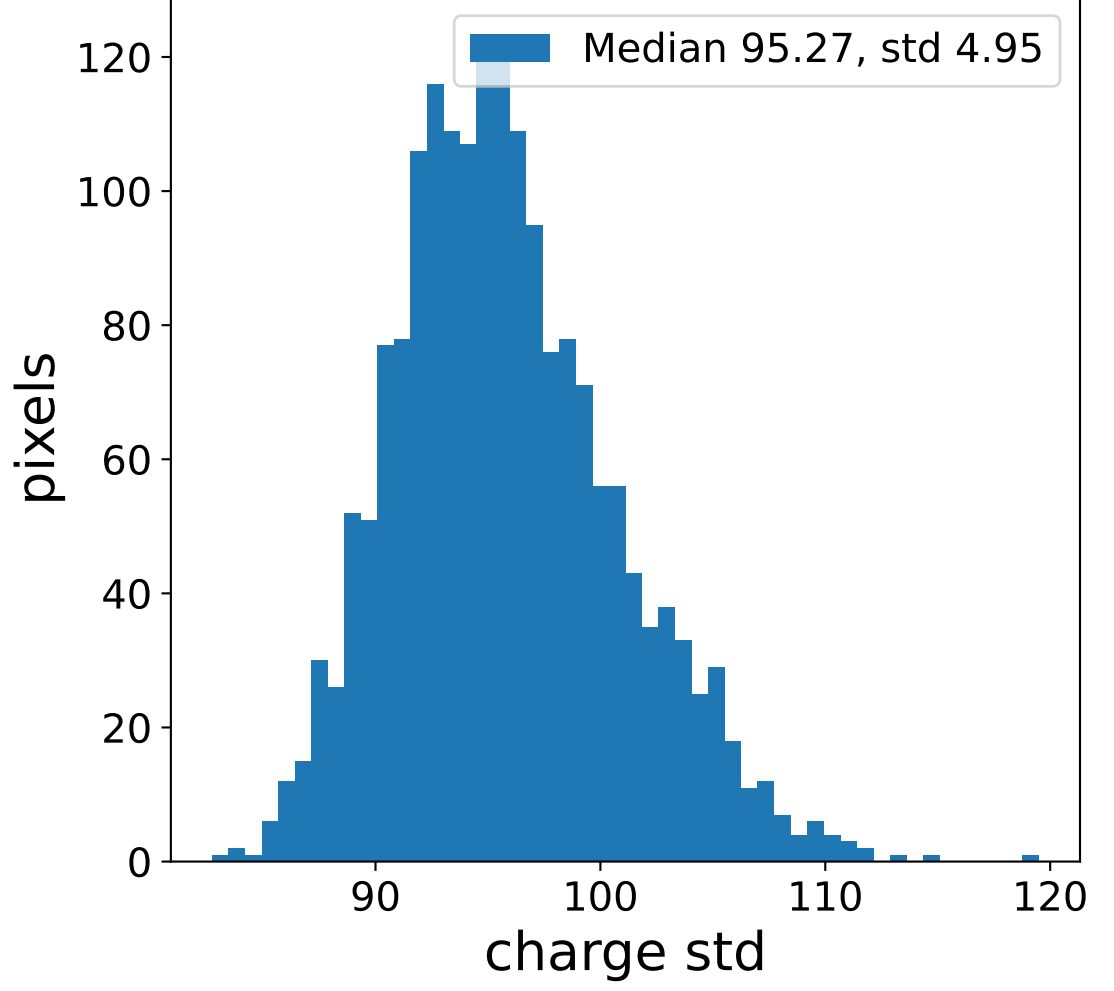

Run 7508

Run 7508

Run 7508 channel: HG

FF sample of 10000 events

pedestal sample of 10000 events

flat-fielded gain [ADC/pe]

Run 7508 channel: LG

FF sample of 10000 events

pedestal sample of 10000 events

flat-fielded gain [ADC/pe]