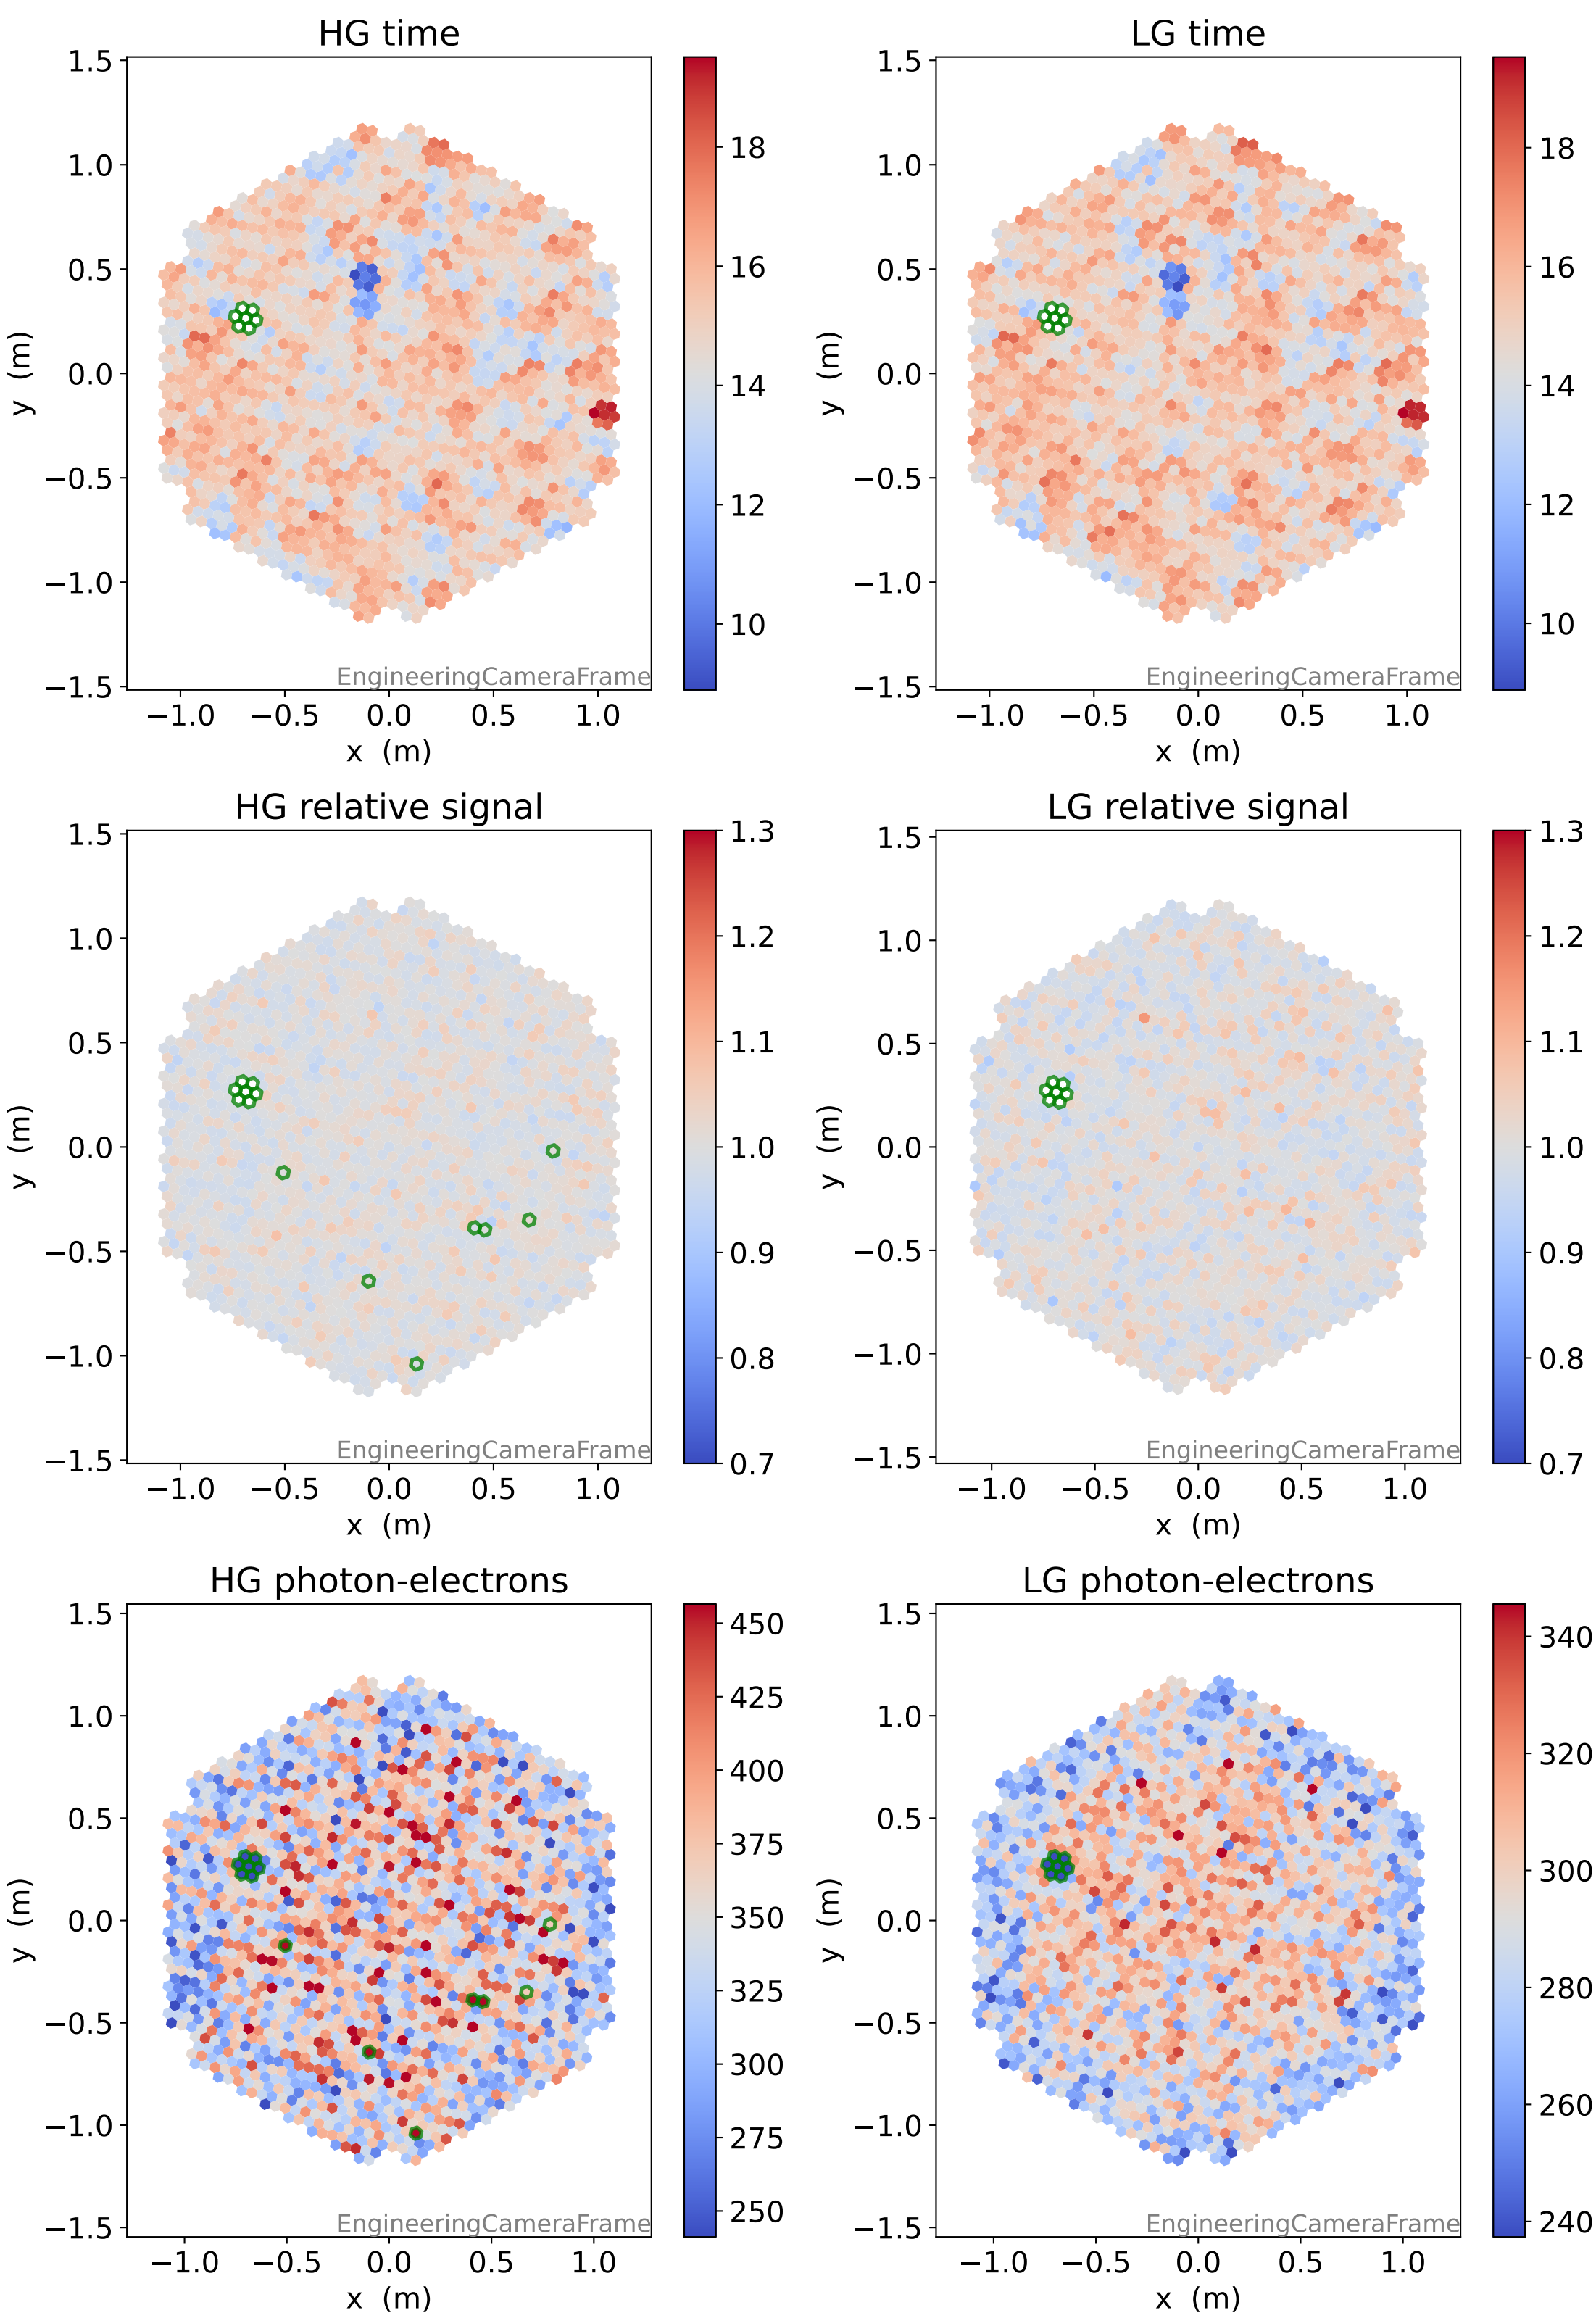

Run 7508

Run 7508

Run 7508 channel: HG

FF sample of 10000 events

pedestal sample of 10000 events

flat-fielded gain [ADC/pe]

Run 7508 channel: LG

FF sample of 10000 events

pedestal sample of 10000 events

flat-fielded gain [ADC/pe]