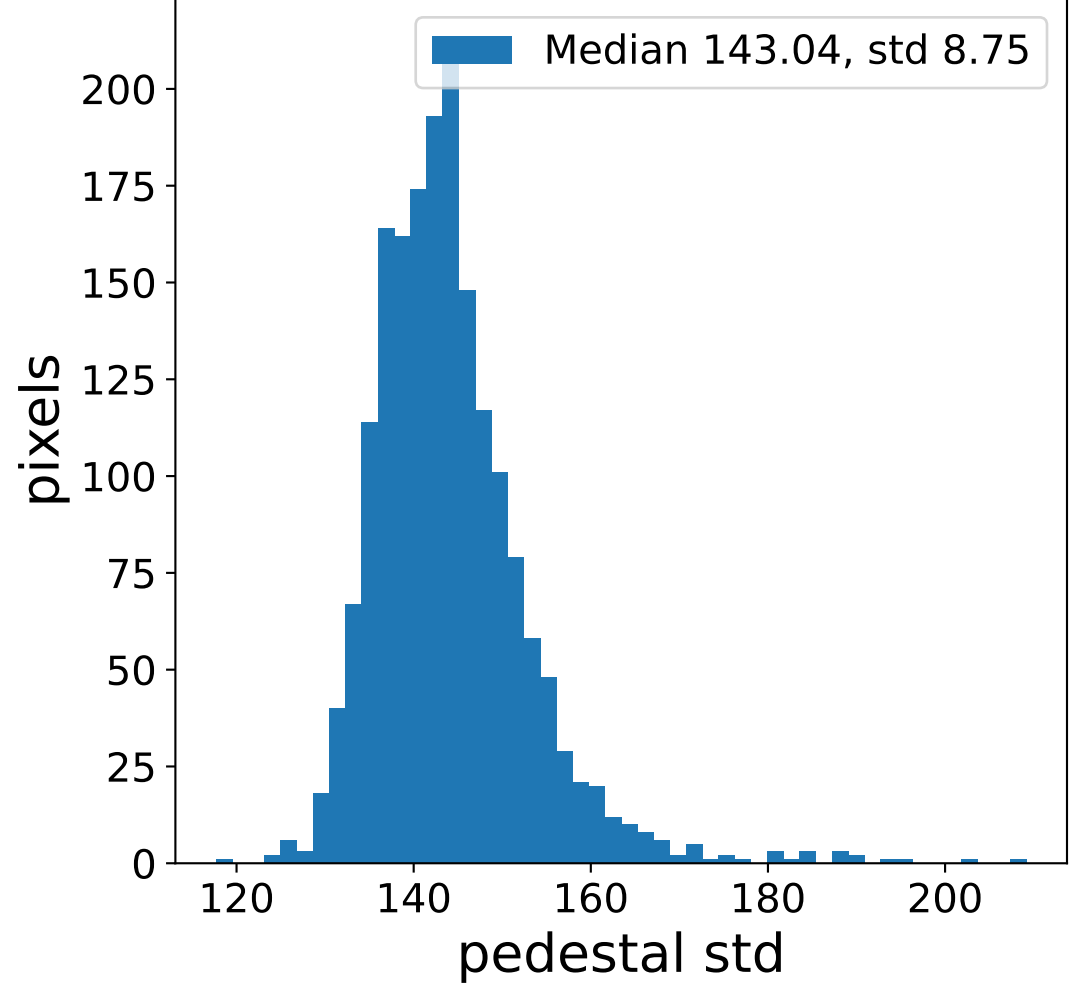

Run 7508

Run 7508

Run 7508 channel: HG

FF sample of 10000 events

pedestal sample of 10000 events

flat-fielded gain [ADC/pe]

Run 7508 channel: LG

FF sample of 10000 events

pedestal sample of 10000 events

flat-fielded gain [ADC/pe]