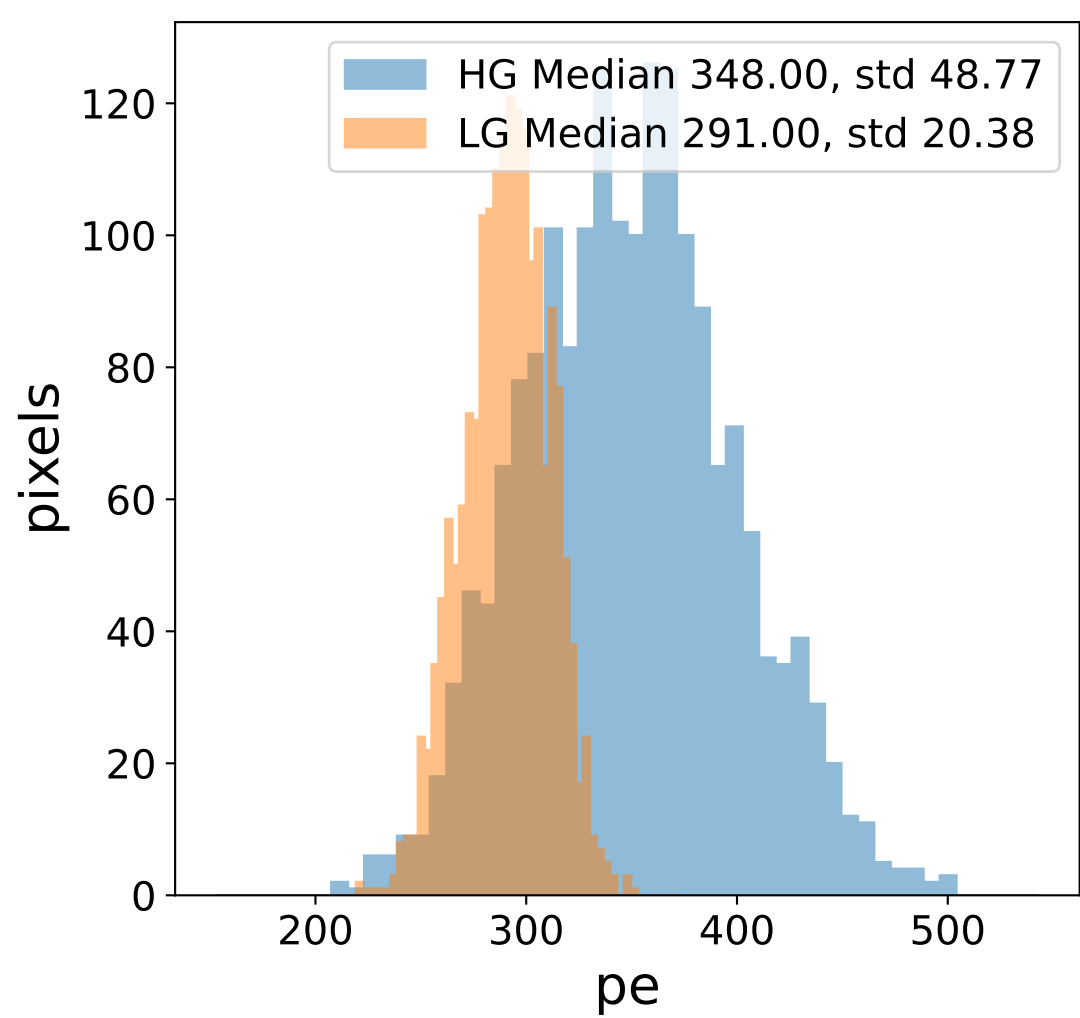

Run 7508

Run 7508

Run 7508 channel: HG

FF sample of 10000 events

pedestal sample of 10000 events

flat-fielded gain [ADC/pe]

Run 7508 channel: LG

FF sample of 10000 events

pedestal sample of 10000 events

flat-fielded gain [ADC/pe]