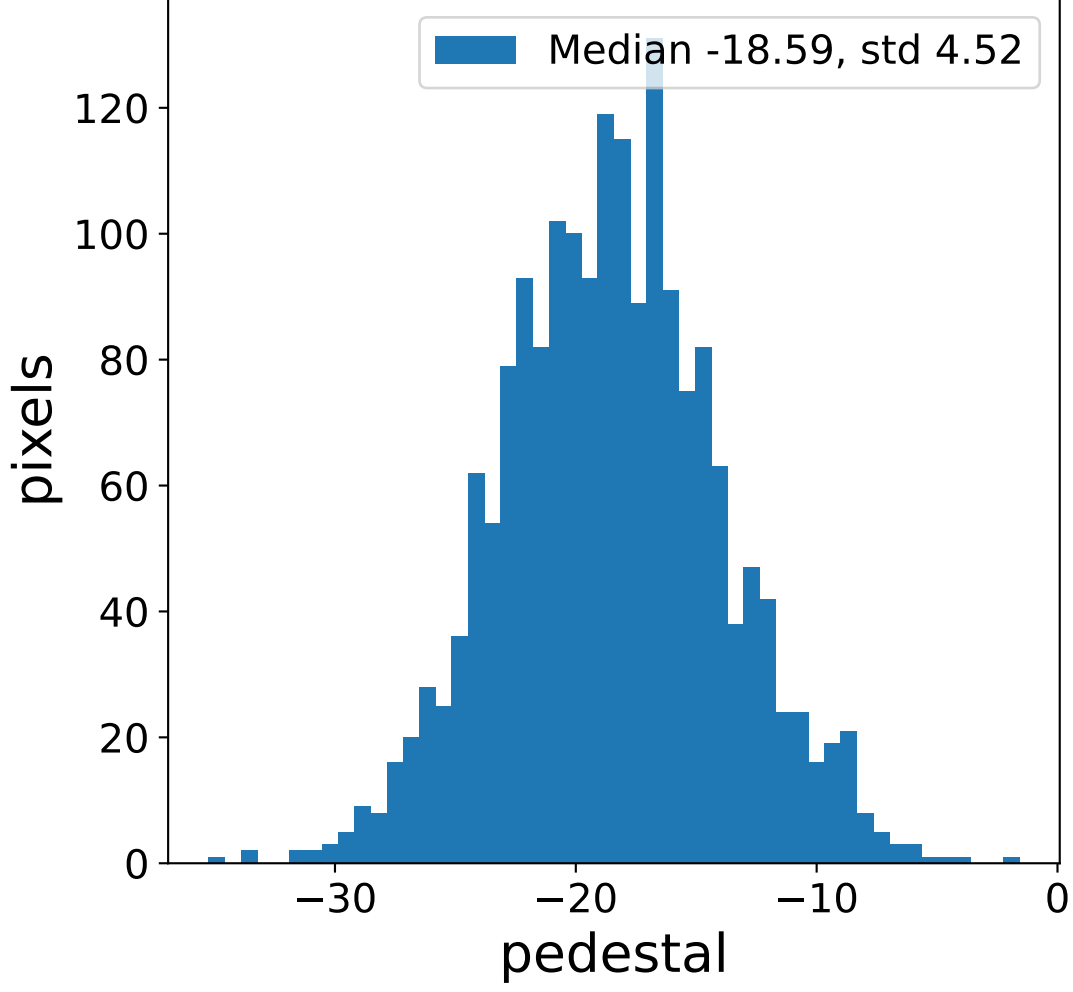

Run 7508

Run 7508

Run 7508 channel: HG

FF sample of 10000 events

pedestal sample of 10000 events

flat-fielded gain [ADC/pe]

Run 7508 channel: LG

FF sample of 10000 events

pedestal sample of 10000 events

flat-fielded gain [ADC/pe]