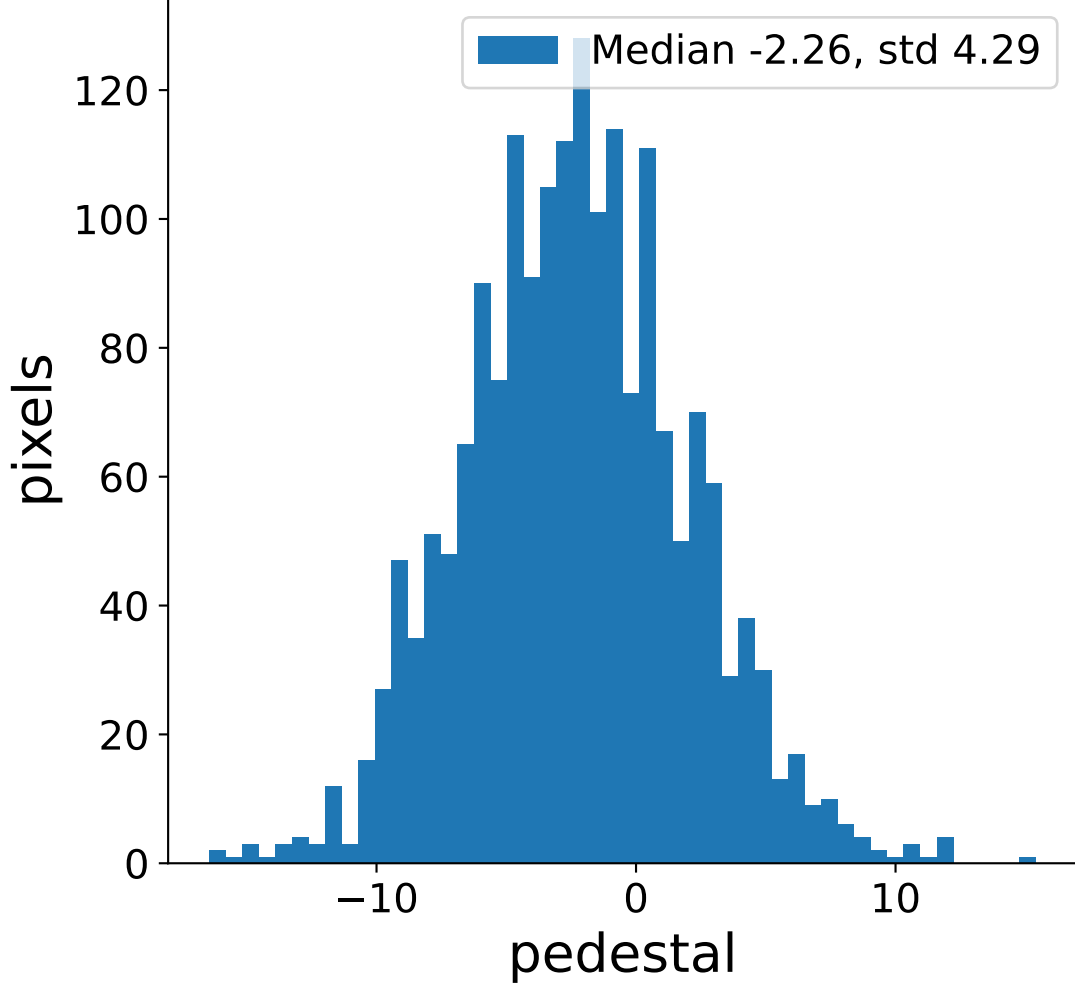

Run 7508

Run 7508

Run 7508 channel: HG

FF sample of 10000 events

pedestal sample of 10000 events

flat-fielded gain [ADC/pe]

Run 7508 channel: LG

FF sample of 10000 events

pedestal sample of 10000 events

flat-fielded gain [ADC/pe]