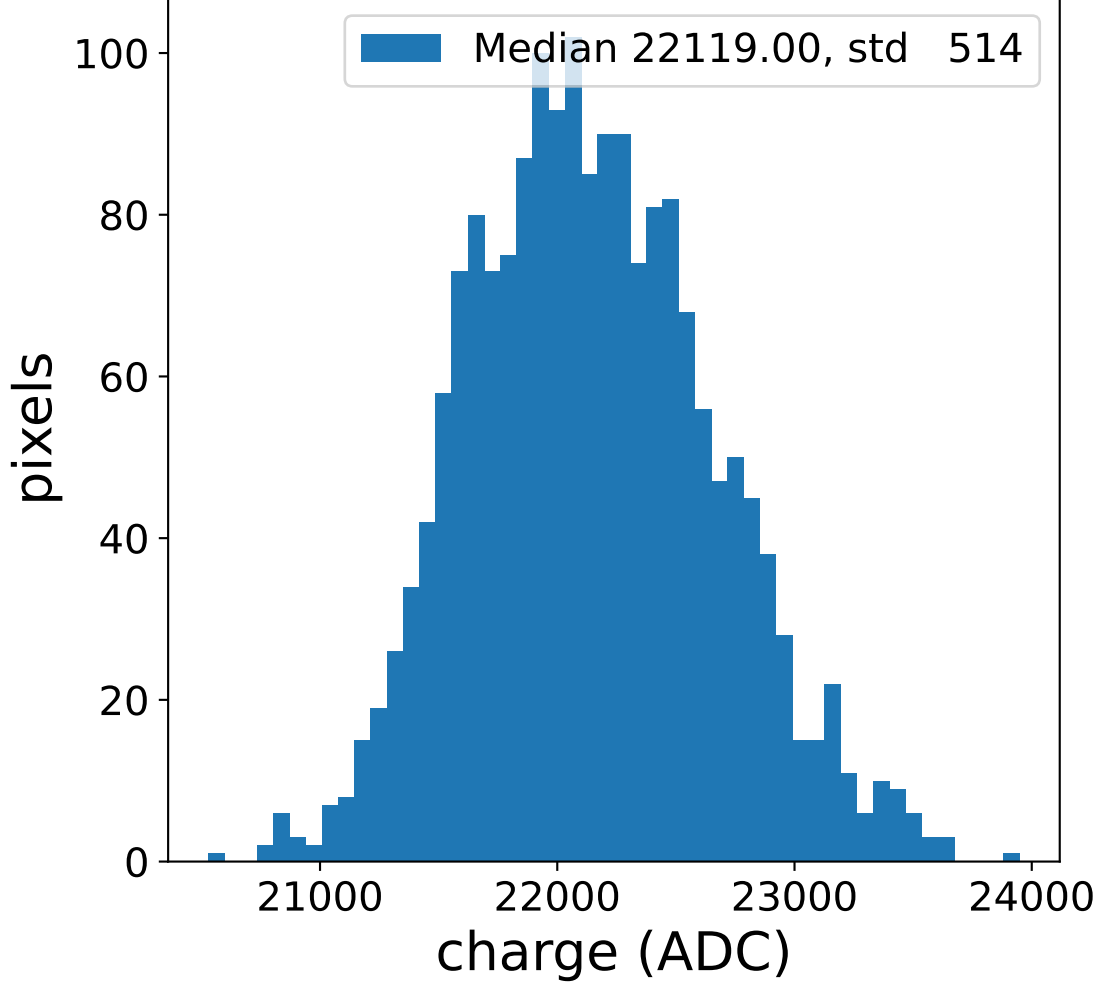

Run 7508

Run 7508

Run 7508 channel: HG

FF sample of 10000 events

pedestal sample of 10000 events

flat-fielded gain [ADC/pe]

Run 7508 channel: LG

FF sample of 10000 events

pedestal sample of 10000 events

flat-fielded gain [ADC/pe]