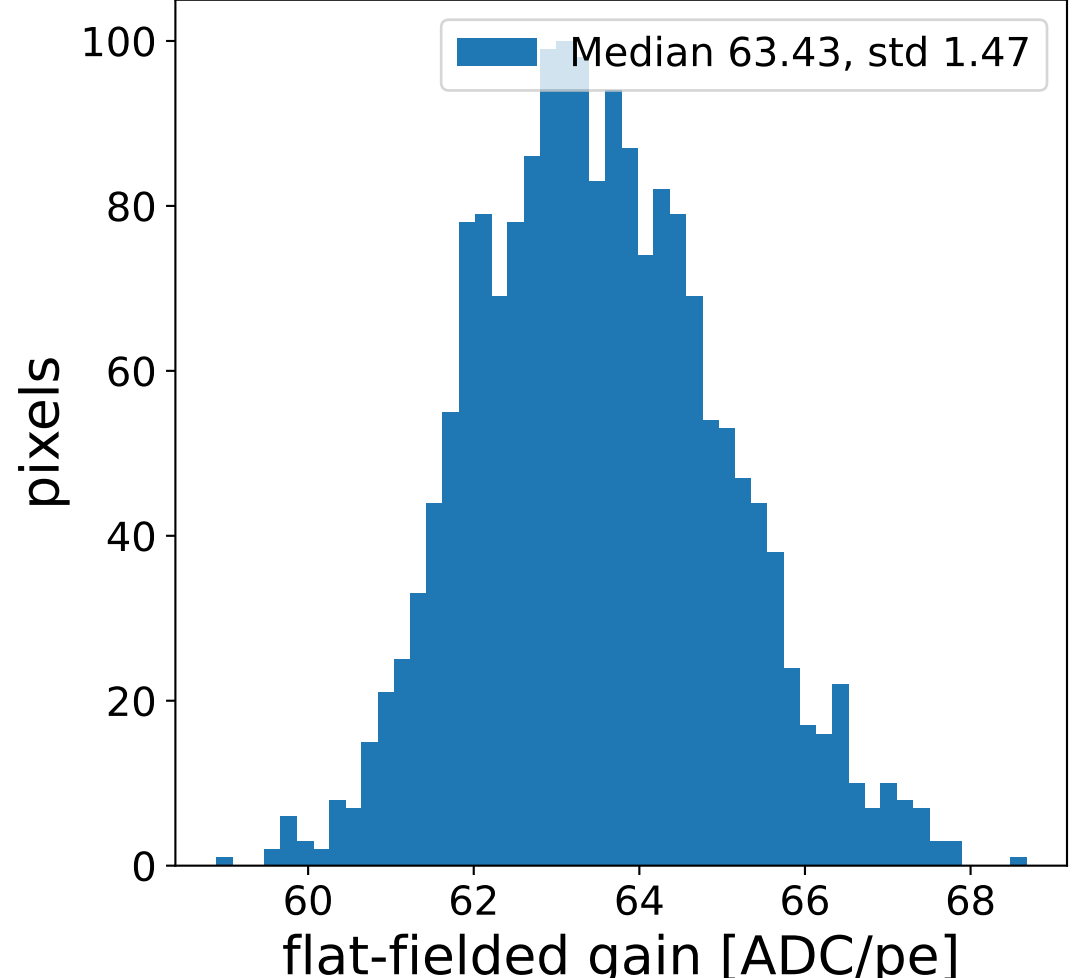

Run 7508

Run 7508

Run 7508 channel: HG

FF sample of 10000 events

pedestal sample of 10000 events

flat-fielded gain [ADC/pe]

Run 7508 channel: LG

FF sample of 10000 events

pedestal sample of 10000 events

flat-fielded gain [ADC/pe]