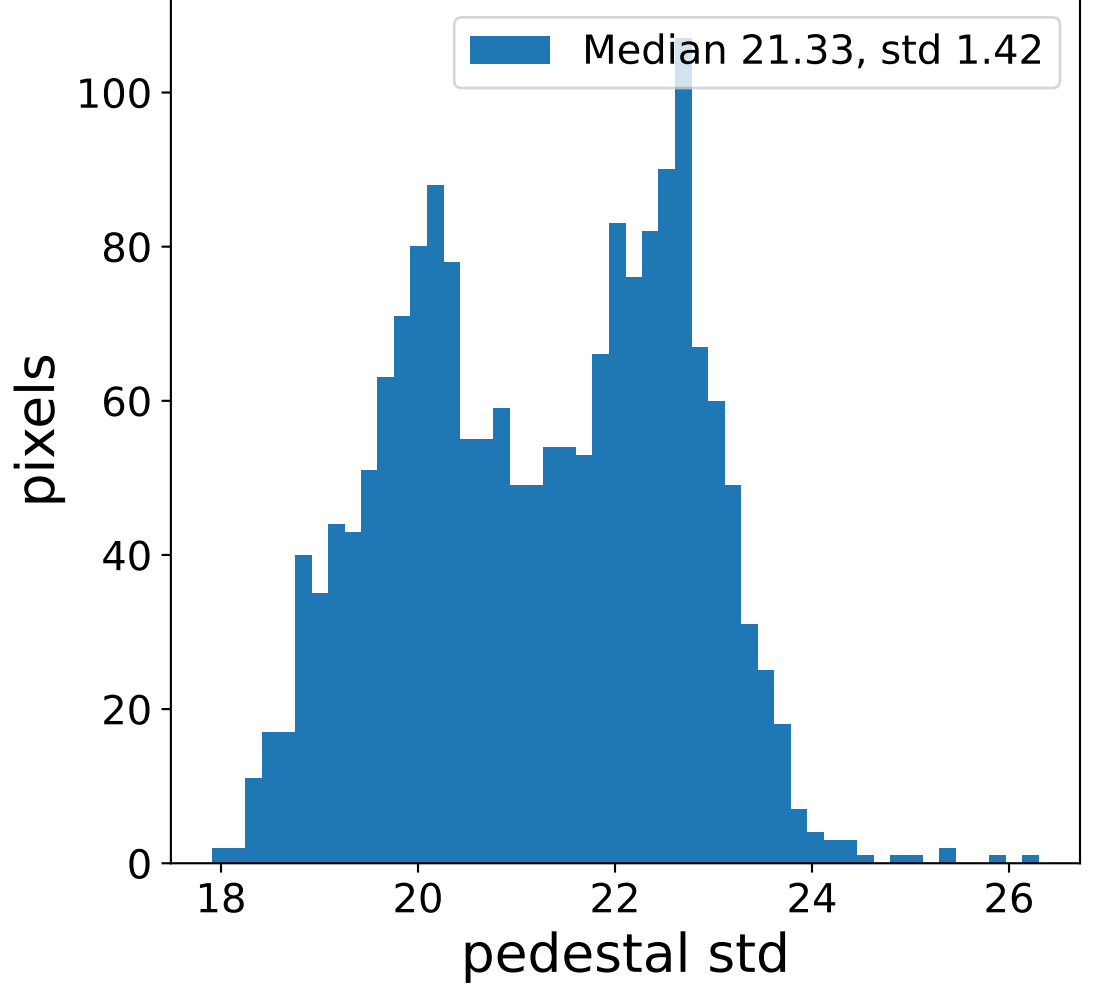

Run 7508

Run 7508

Run 7508 channel: HG

FF sample of 10000 events

pedestal sample of 10000 events

flat-fielded gain [ADC/pe]

Run 7508 channel: LG

FF sample of 10000 events

pedestal sample of 10000 events

flat-fielded gain [ADC/pe]