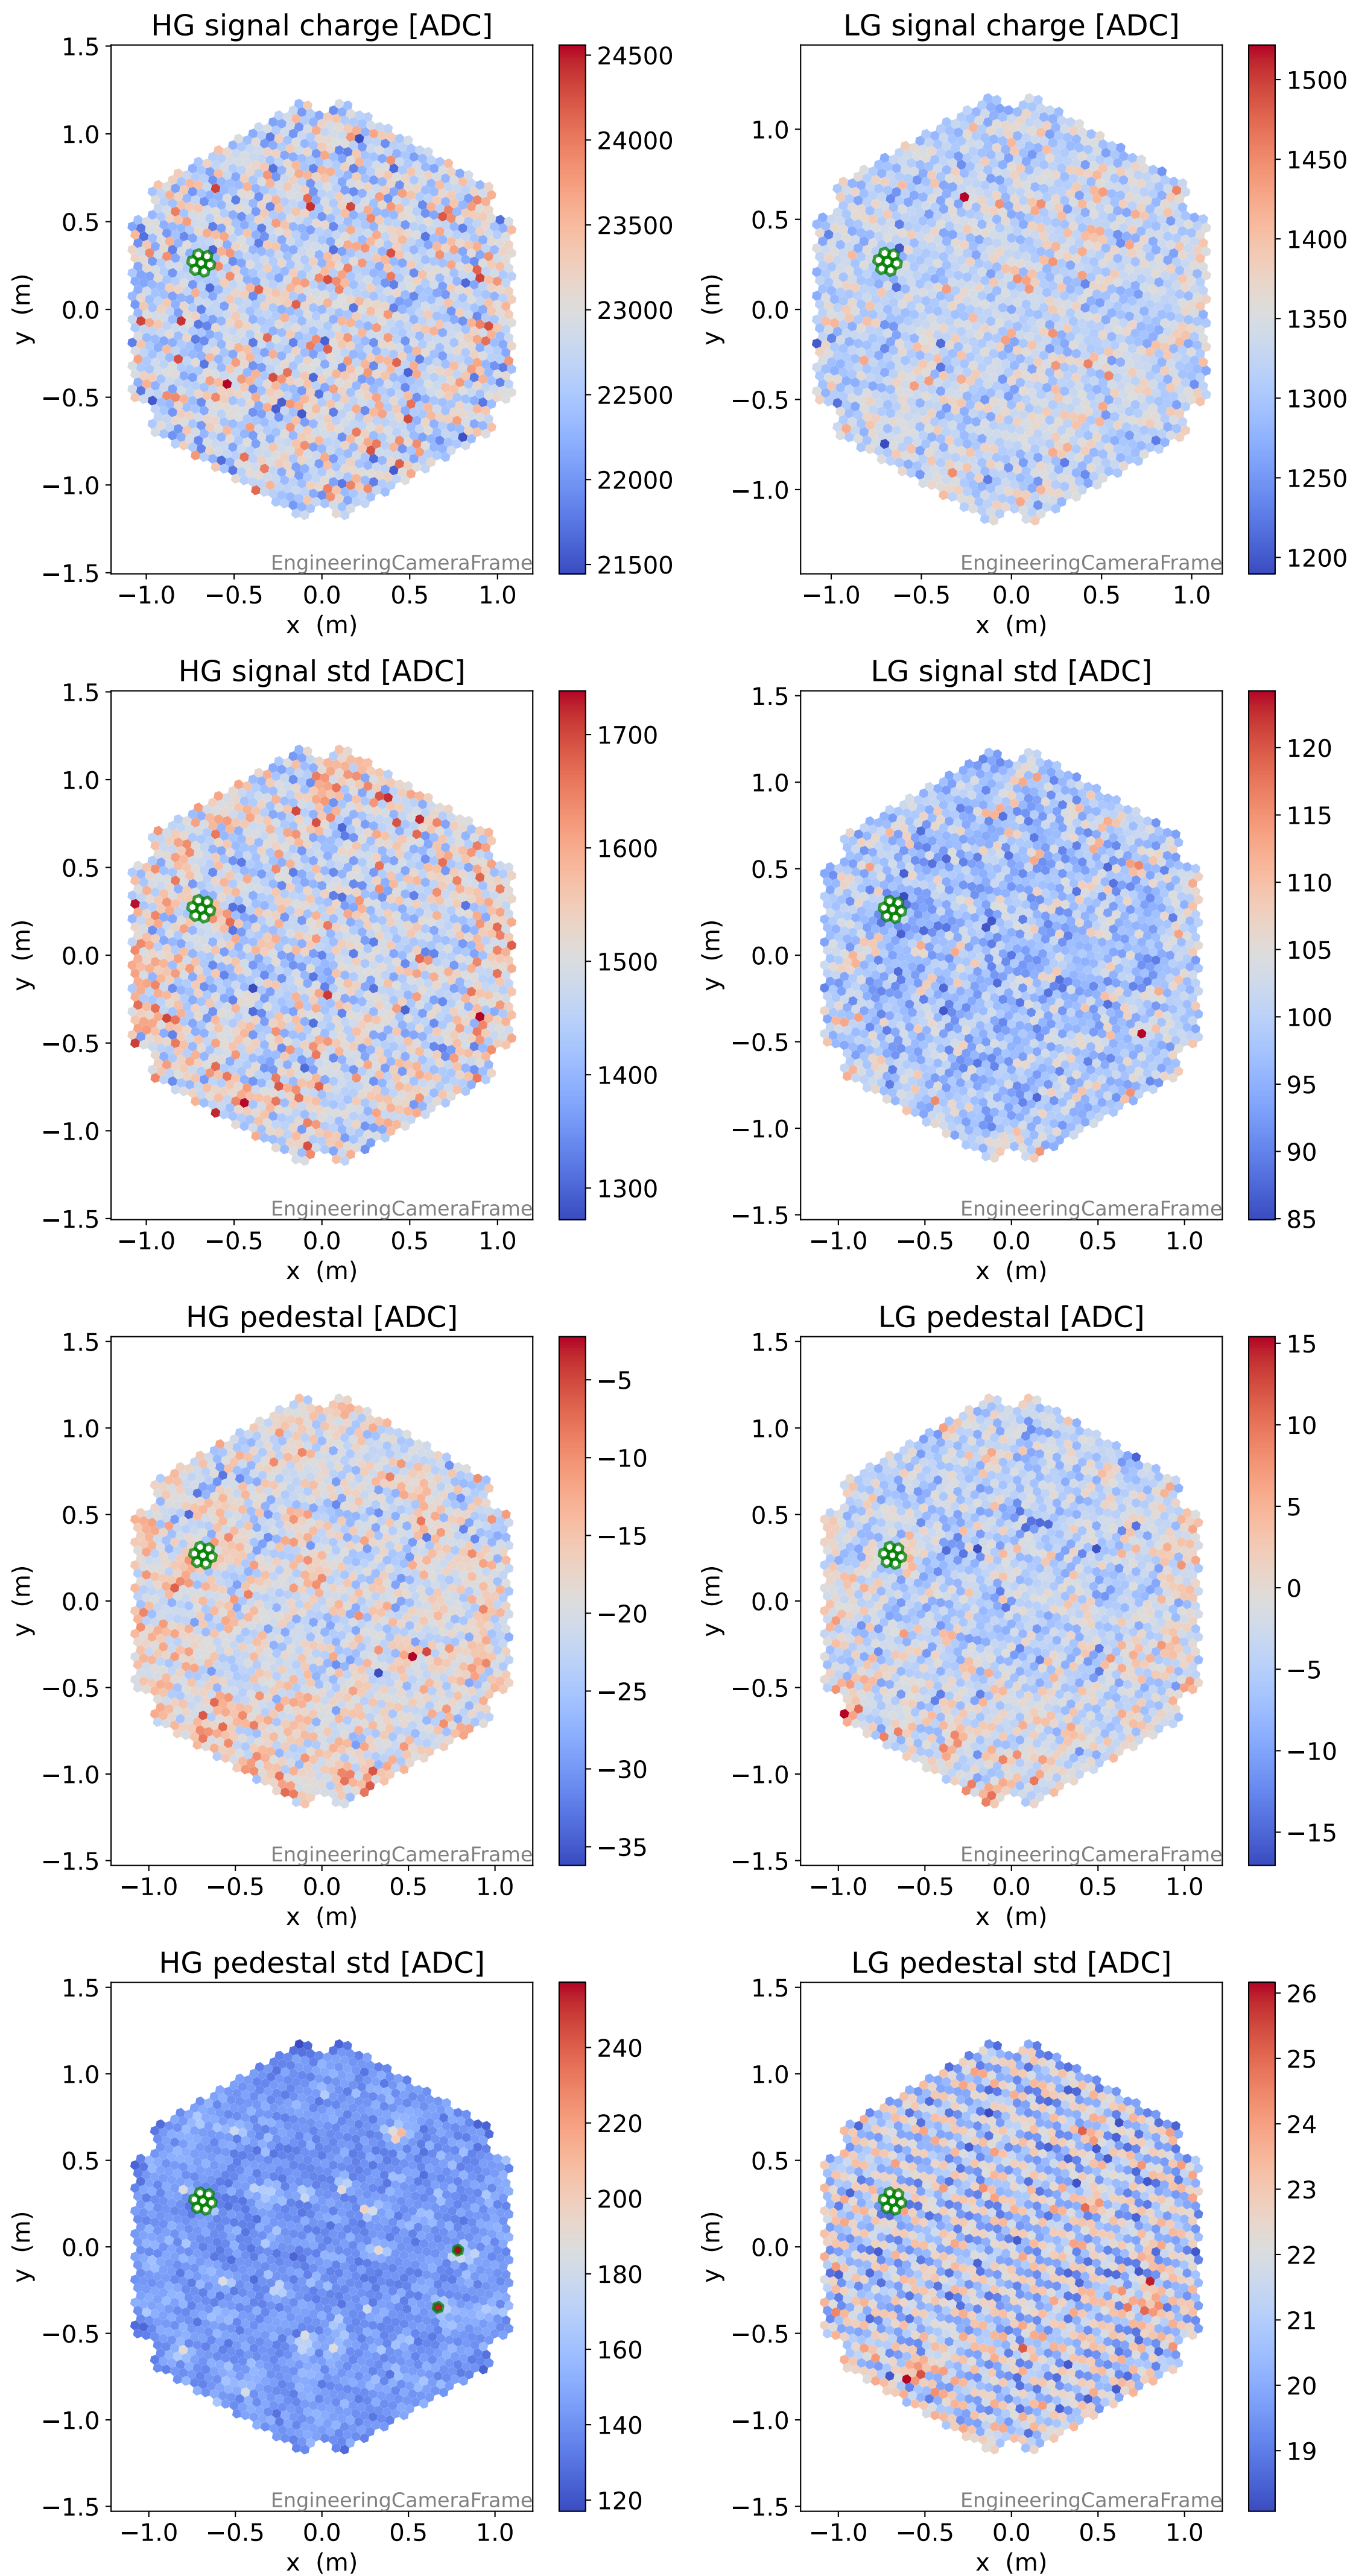

Run 7508

Run 7508

Run 7508 channel: HG

FF sample of 10000 events

pedestal sample of 10000 events

flat-fielded gain [ADC/pe]

Run 7508 channel: LG

FF sample of 10000 events

pedestal sample of 10000 events

flat-fielded gain [ADC/pe]