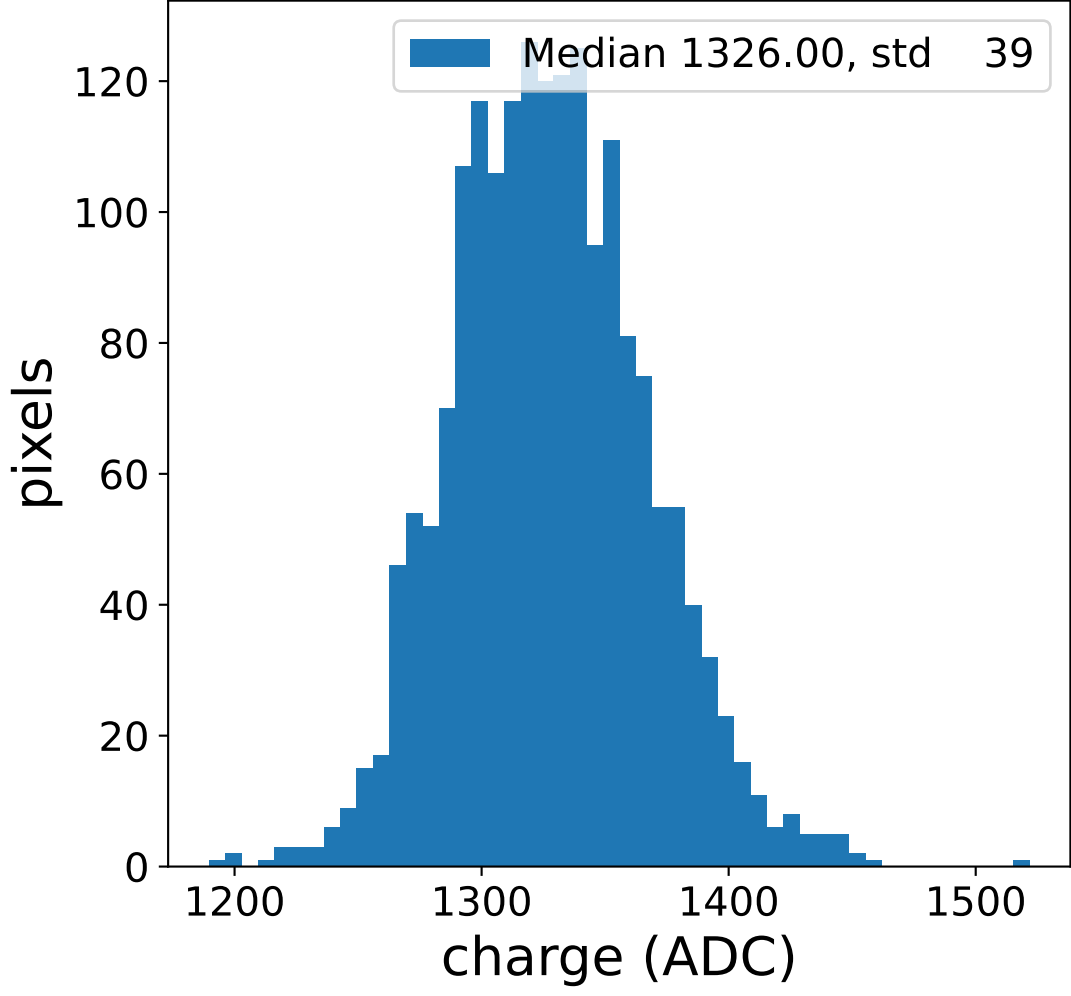

Run 7508

Run 7508

Run 7508 channel: HG

FF sample of 10000 events

pedestal sample of 10000 events

flat-fielded gain [ADC/pe]

Run 7508 channel: LG

FF sample of 10000 events

pedestal sample of 10000 events

flat-fielded gain [ADC/pe]