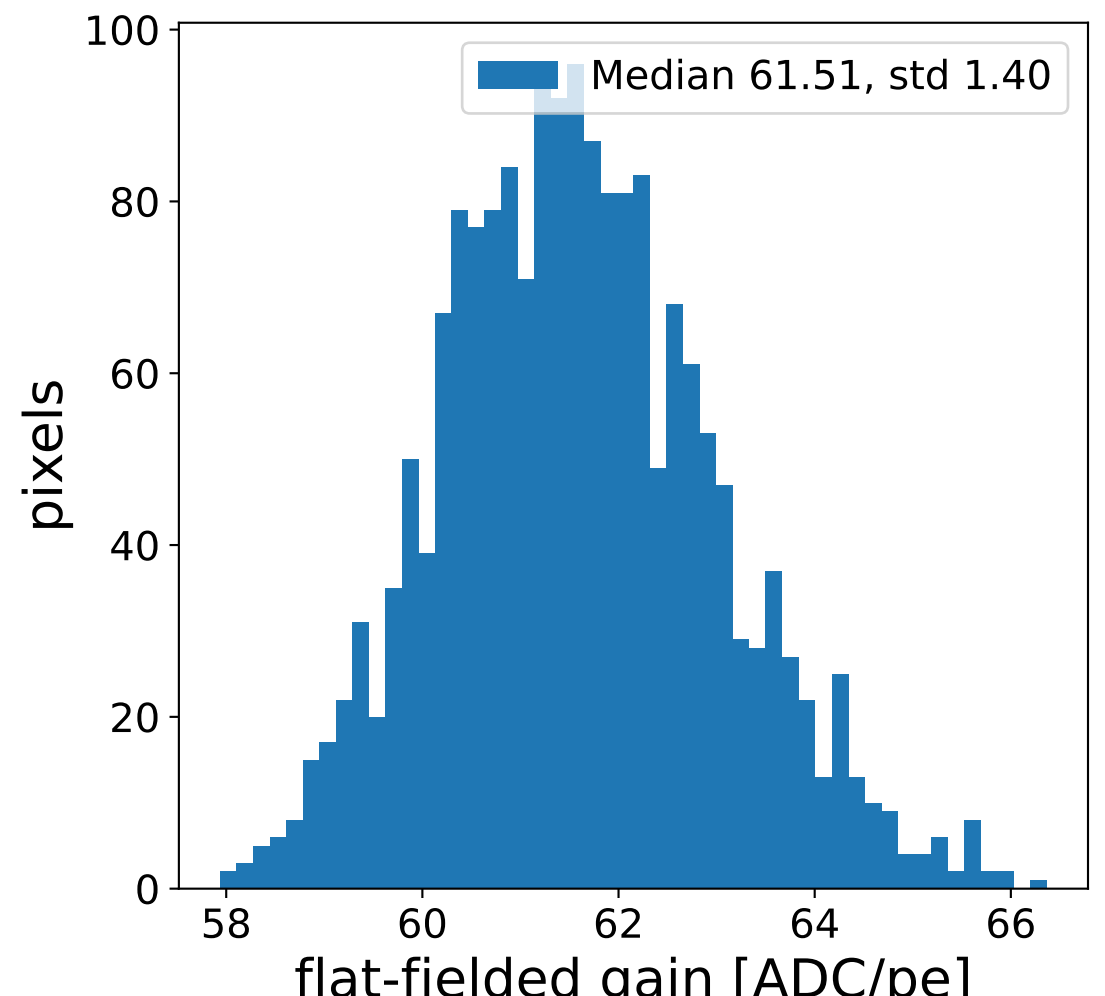

Run 7508

Run 7508

Run 7508 channel: HG

FF sample of 10000 events

pedestal sample of 10000 events

flat-fielded gain [ADC/pe]

Run 7508 channel: LG

FF sample of 10000 events

pedestal sample of 10000 events

flat-fielded gain [ADC/pe]