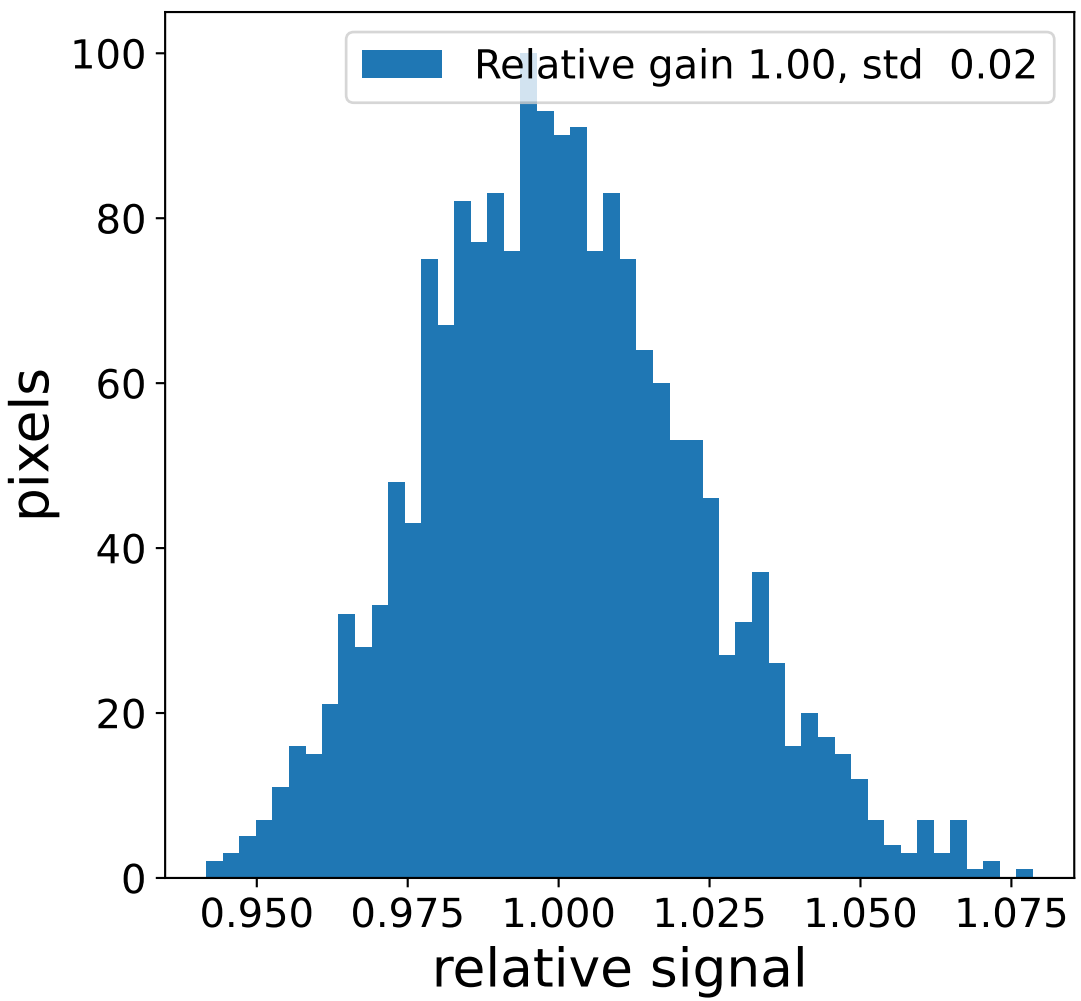

Run 7508

Run 7508

Run 7508 channel: HG

FF sample of 10000 events

pedestal sample of 10000 events

flat-fielded gain [ADC/pe]

Run 7508 channel: LG

FF sample of 10000 events

pedestal sample of 10000 events

flat-fielded gain [ADC/pe]