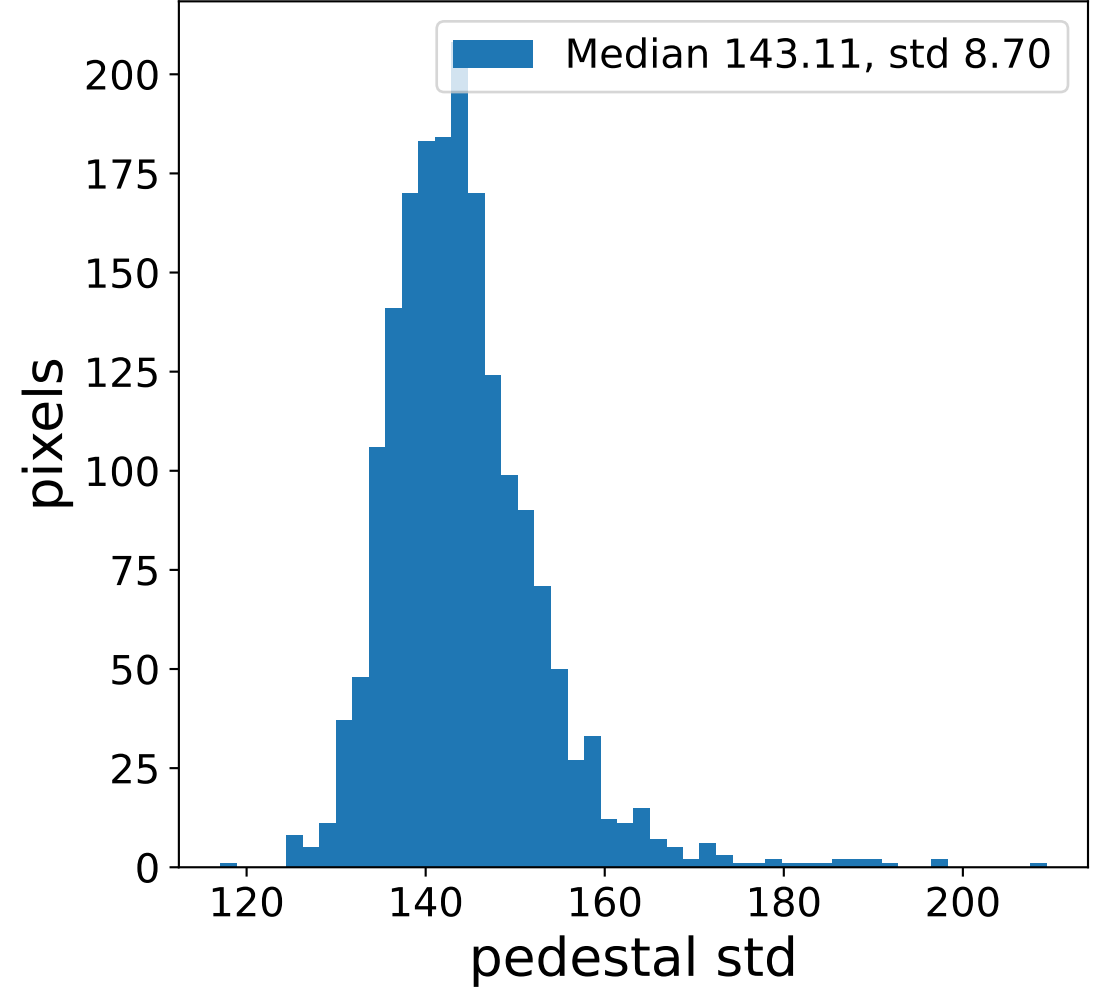

Run 7508

Run 7508

Run 7508 channel: HG

FF sample of 10000 events

pedestal sample of 10000 events

flat-fielded gain [ADC/pe]

Run 7508 channel: LG

FF sample of 10000 events

pedestal sample of 10000 events

flat-fielded gain [ADC/pe]