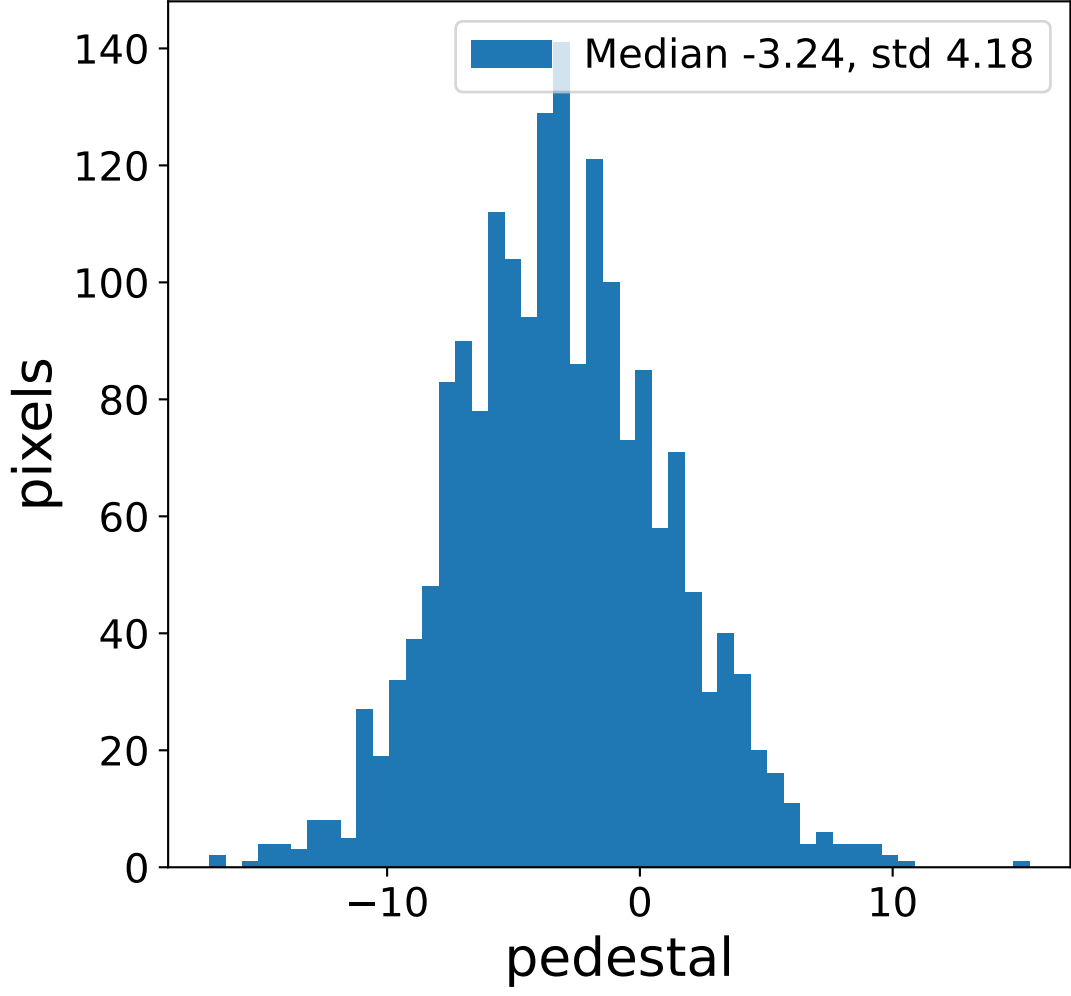

Run 7508

Run 7508

Run 7508 channel: HG

FF sample of 10000 events

pedestal sample of 10000 events

flat-fielded gain [ADC/pe]

Run 7508 channel: LG

FF sample of 10000 events

pedestal sample of 10000 events

flat-fielded gain [ADC/pe]