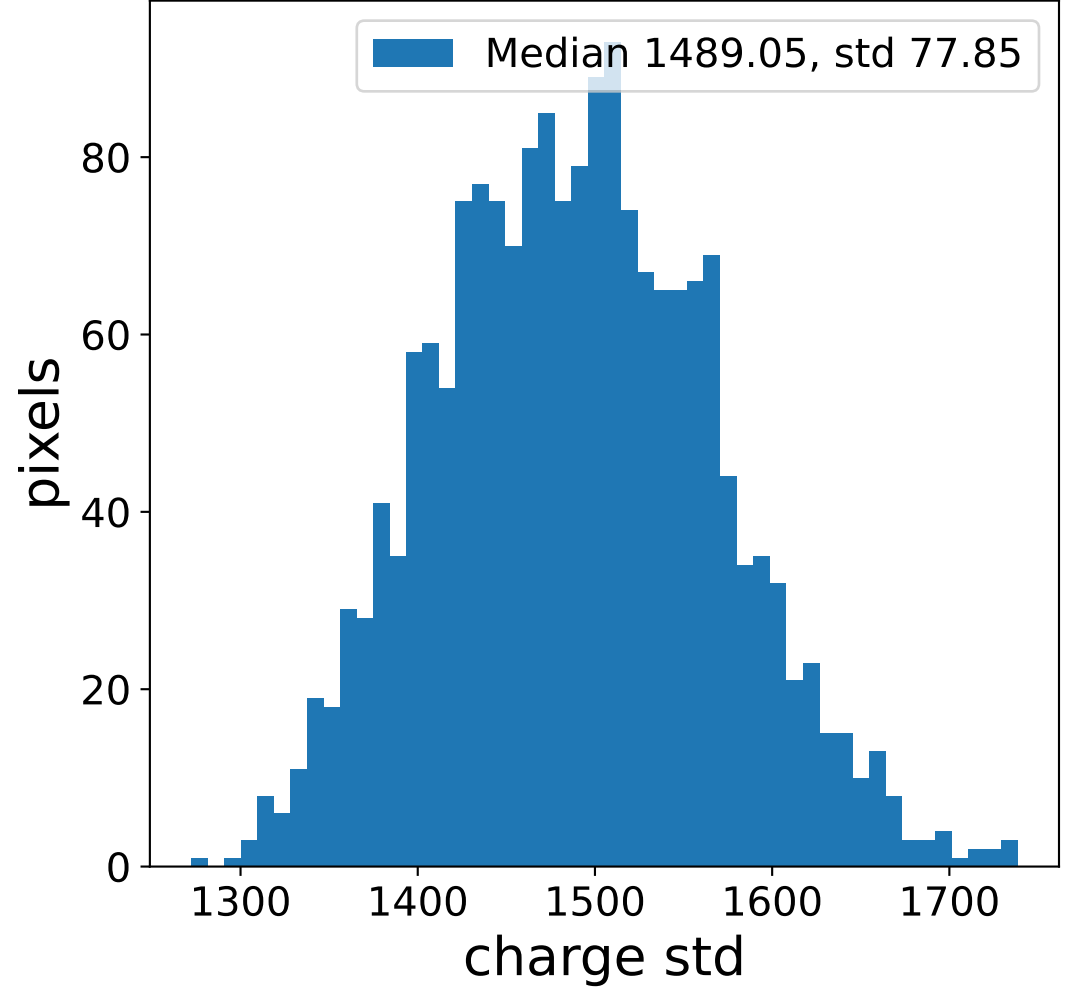

Run 7508

Run 7508

Run 7508 channel: HG

FF sample of 10000 events

pedestal sample of 10000 events

flat-fielded gain [ADC/pe]

Run 7508 channel: LG

FF sample of 10000 events

pedestal sample of 10000 events

flat-fielded gain [ADC/pe]