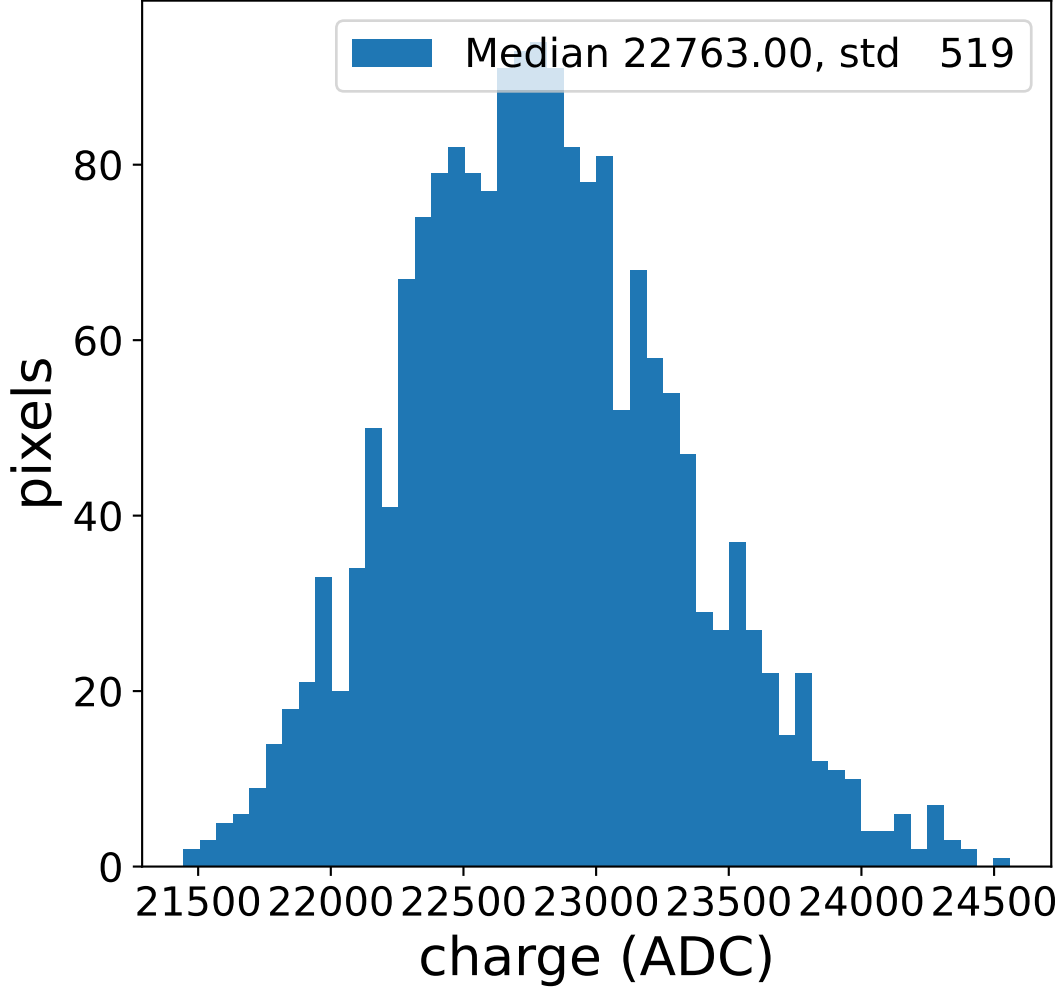

Run 7508

Run 7508

Run 7508 channel: HG

FF sample of 10000 events

pedestal sample of 10000 events

flat-fielded gain [ADC/pe]

Run 7508 channel: LG

FF sample of 10000 events

pedestal sample of 10000 events

flat-fielded gain [ADC/pe]