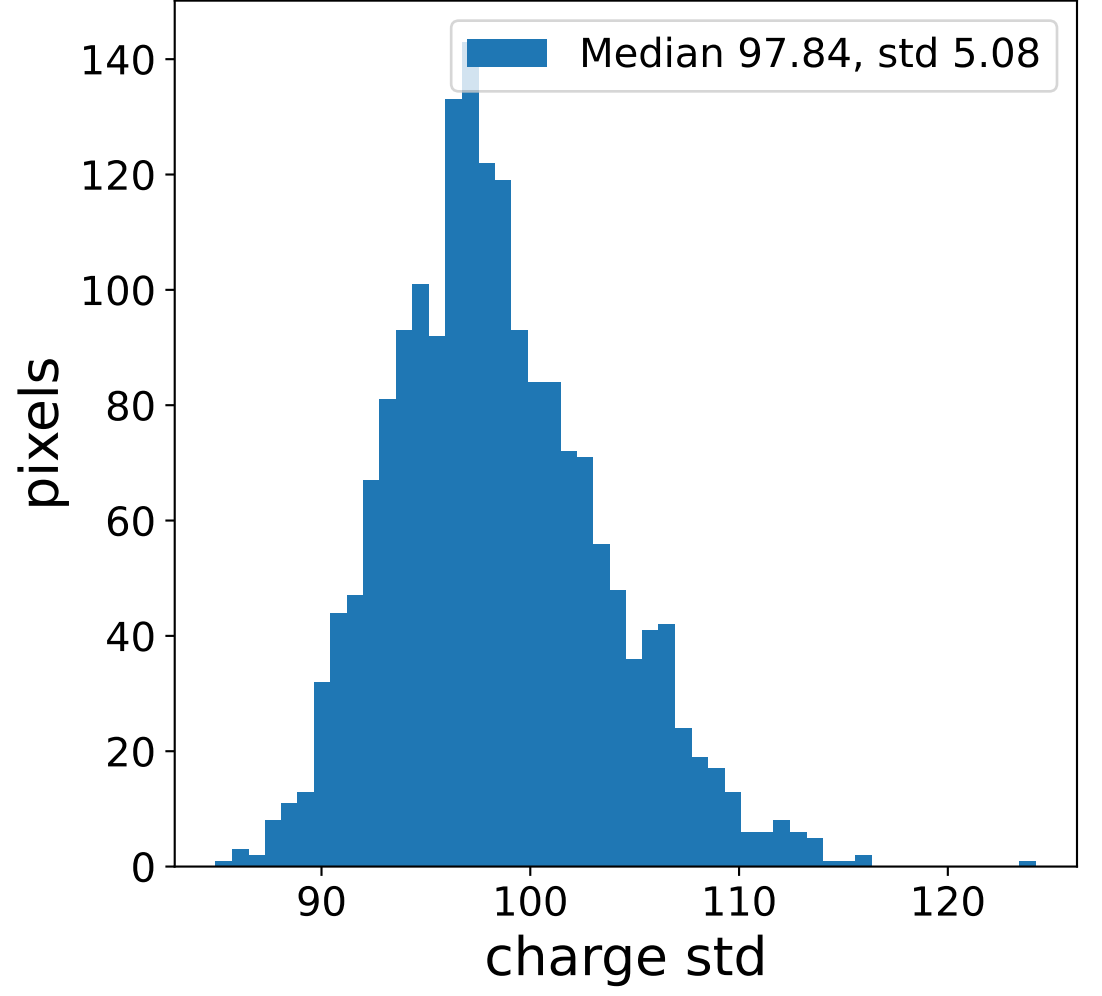

Run 7508

Run 7508

Run 7508 channel: HG

FF sample of 10000 events

pedestal sample of 10000 events

flat-fielded gain [ADC/pe]

Run 7508 channel: LG

FF sample of 10000 events

pedestal sample of 10000 events

flat-fielded gain [ADC/pe]