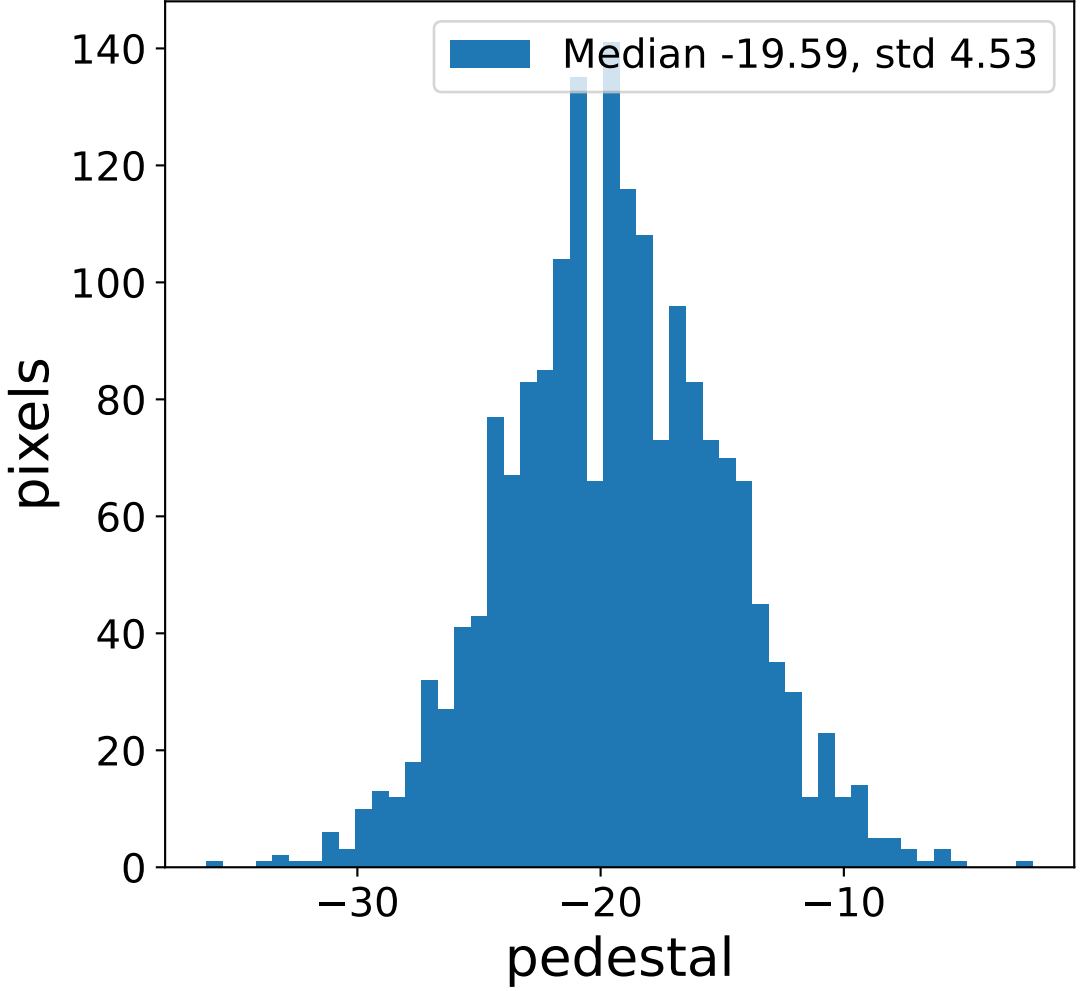

Run 7508

Run 7508

Run 7508 channel: HG

FF sample of 10000 events

pedestal sample of 10000 events

flat-fielded gain [ADC/pe]

Run 7508 channel: LG

FF sample of 10000 events

pedestal sample of 10000 events

flat-fielded gain [ADC/pe]