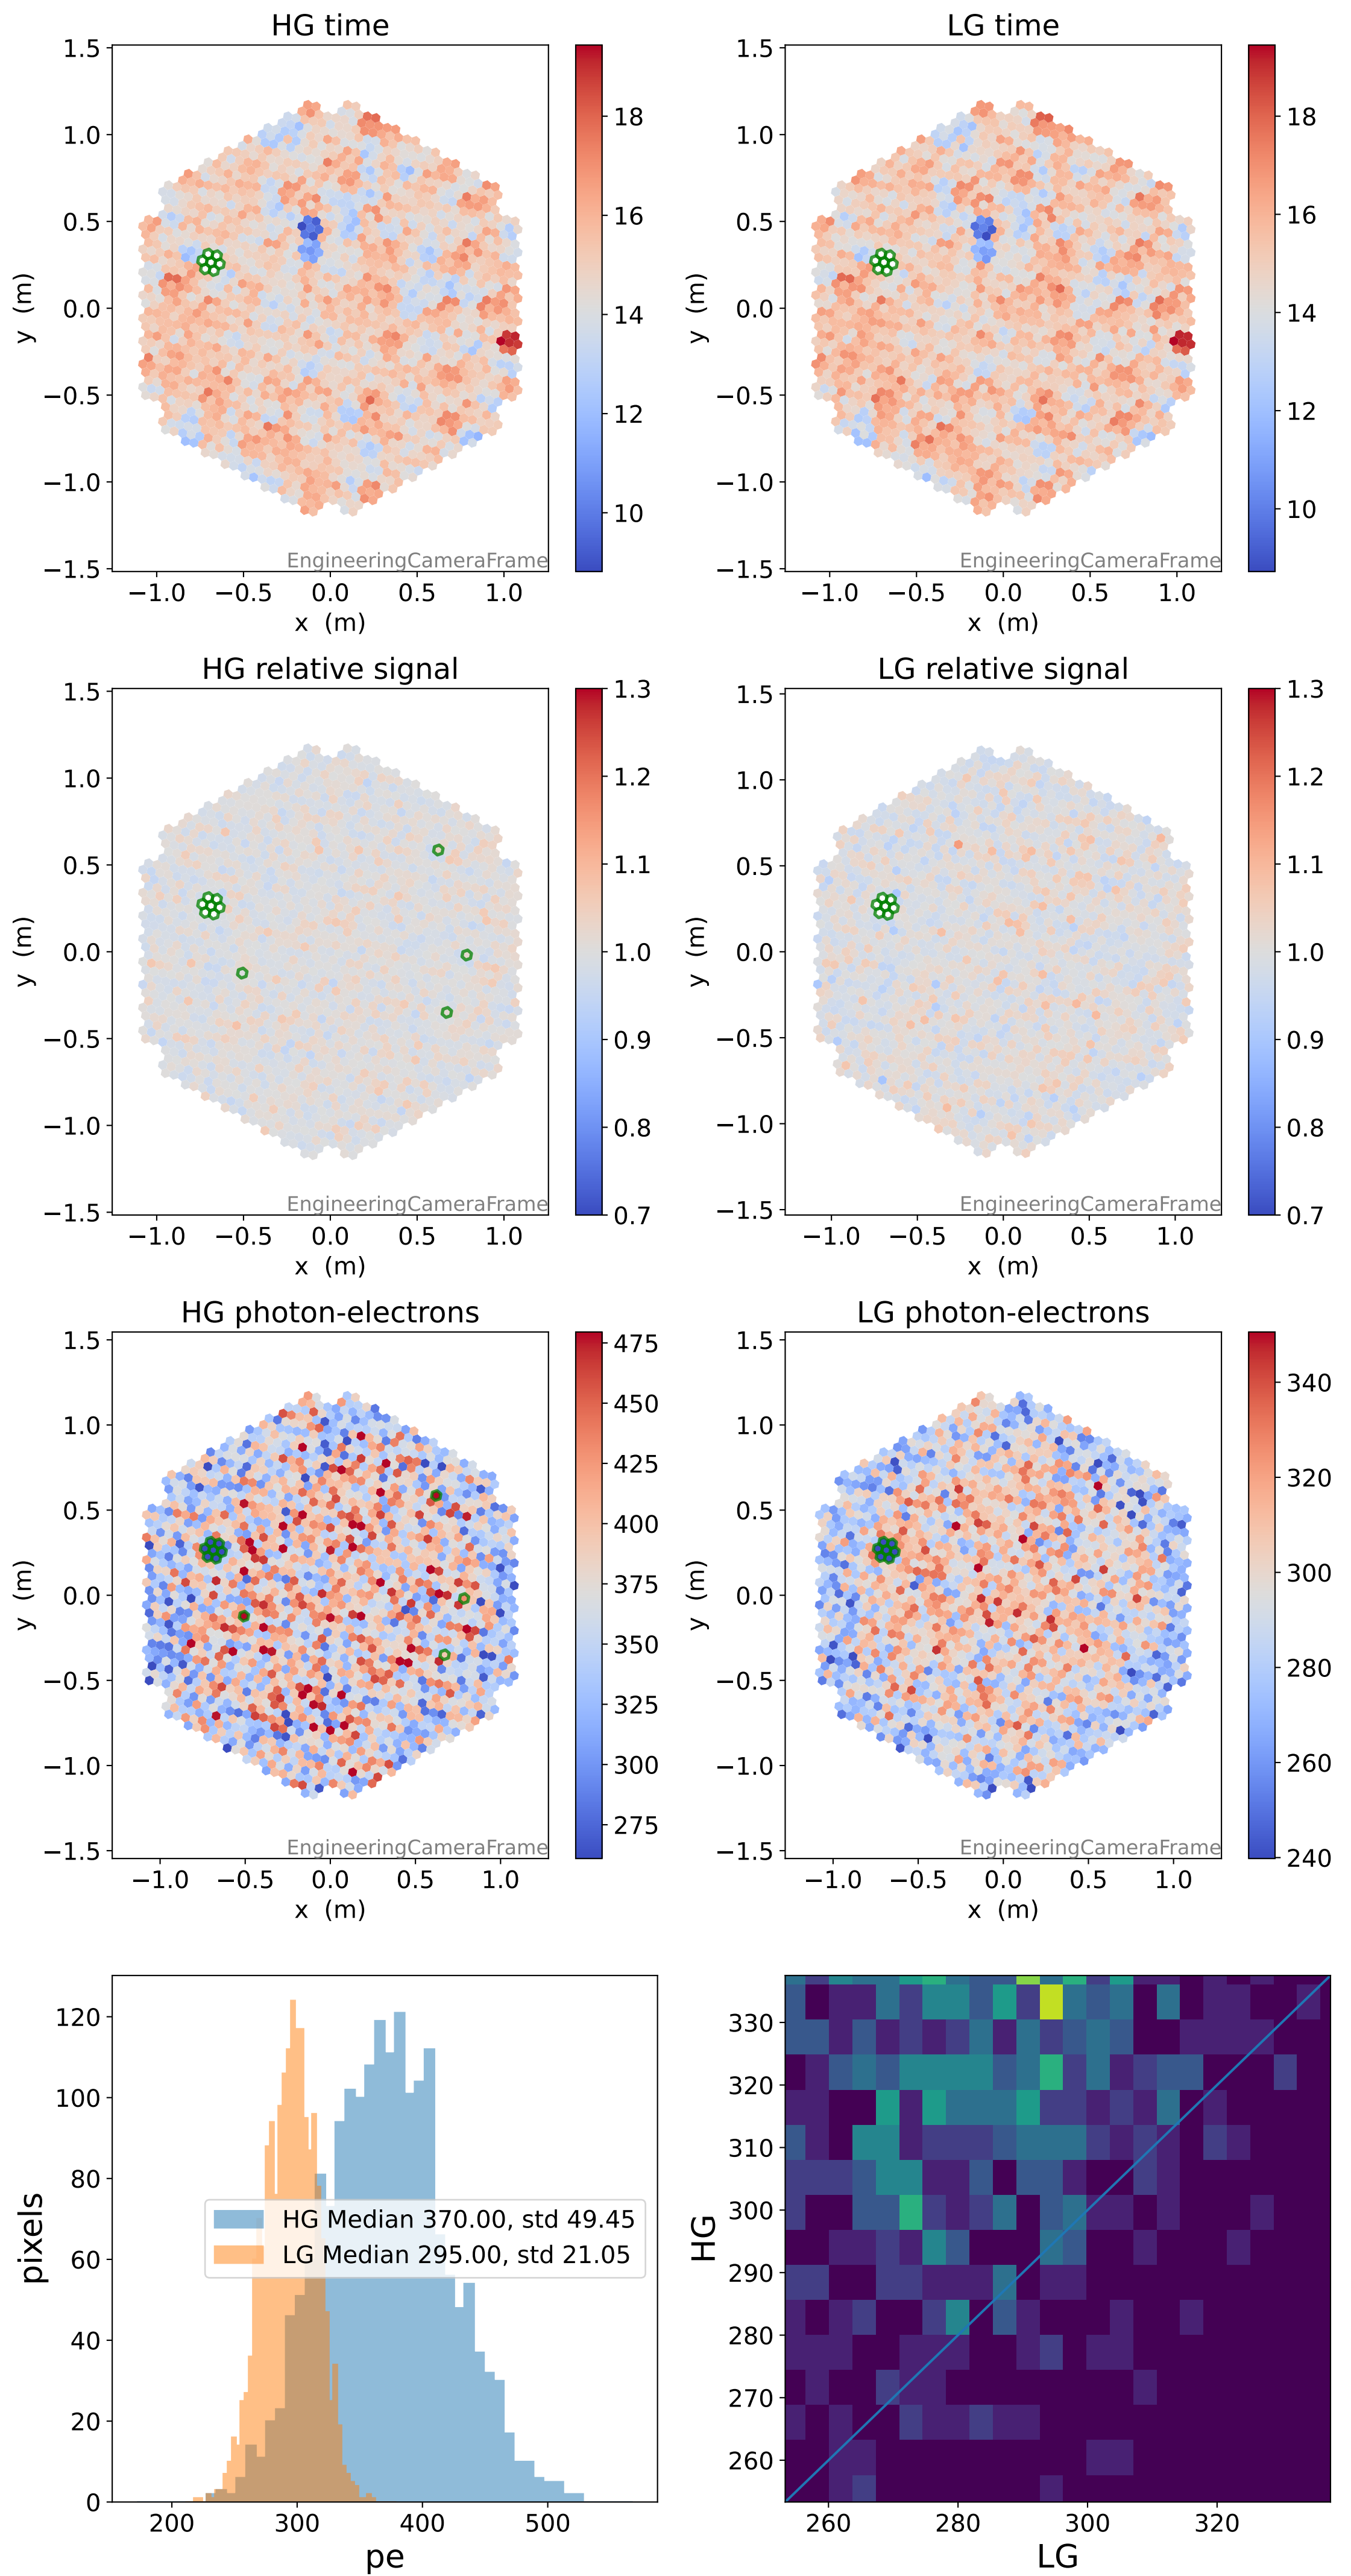

Run 7508

Run 7508

Run 7508 channel: HG

FF sample of 10000 events

pedestal sample of 10000 events

flat-fielded gain [ADC/pe]

Run 7508 channel: LG

FF sample of 10000 events

pedestal sample of 10000 events

flat-fielded gain [ADC/pe]