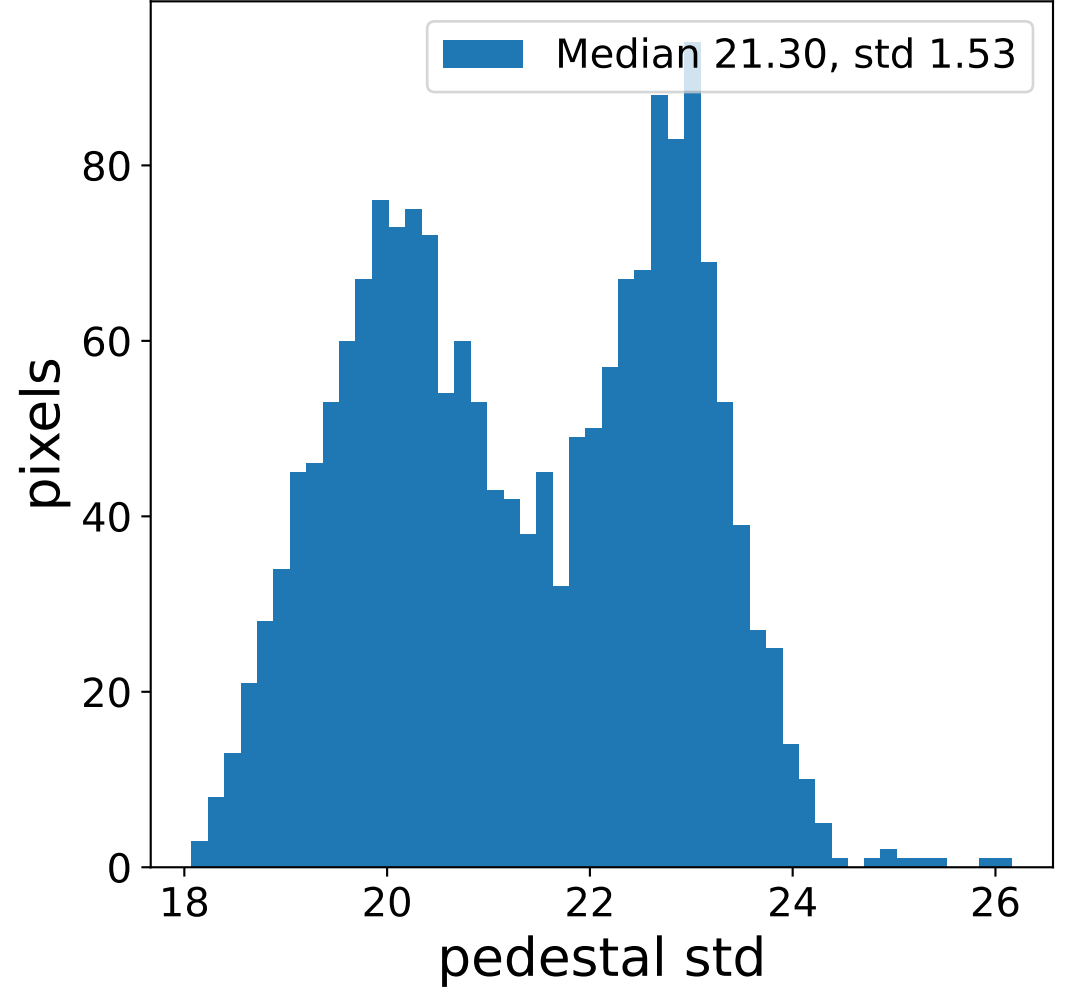

Run 7508

Run 7508

Run 7508 channel: HG

FF sample of 10000 events

pedestal sample of 10000 events

flat-fielded gain [ADC/pe]

Run 7508 channel: LG

FF sample of 10000 events

pedestal sample of 10000 events

flat-fielded gain [ADC/pe]