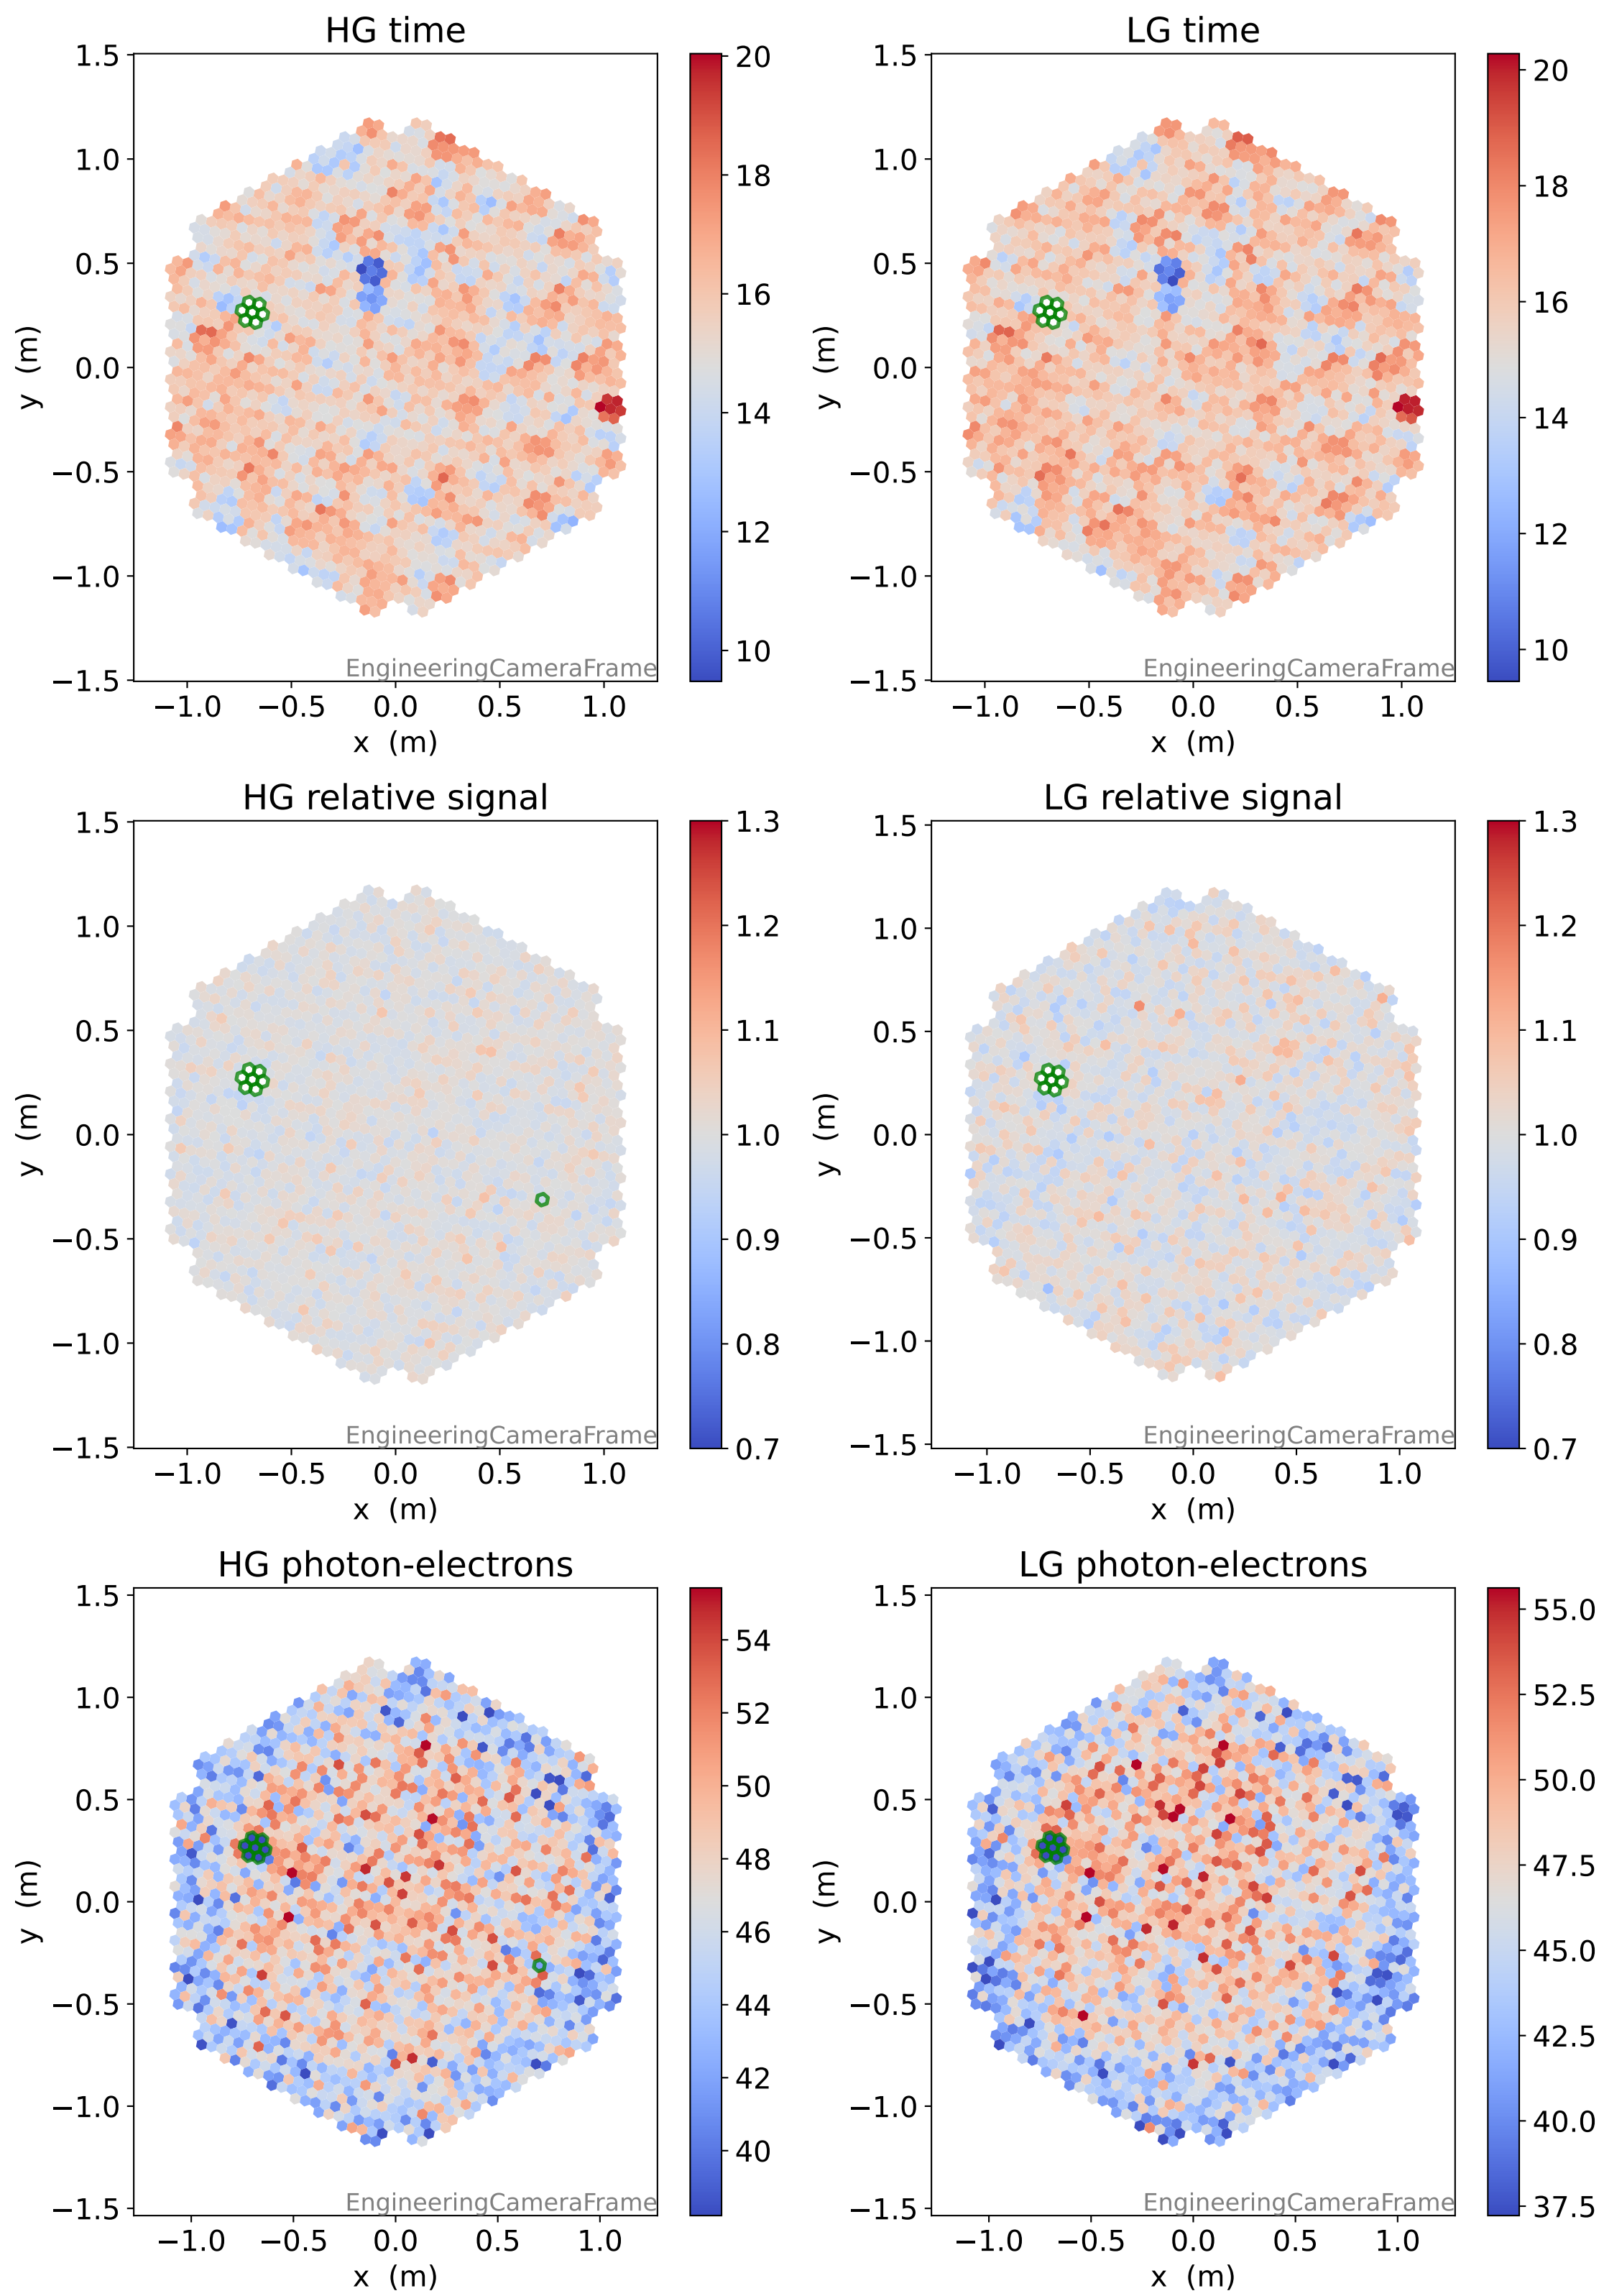

Run 7506

Run 7506

Run 7506 channel: HG

FF sample of 10000 events

pedestal sample of 10000 events

flat-fielded gain [ADC/pe]

Run 7506 channel: LG

FF sample of 10000 events

pedestal sample of 10000 events

flat-fielded gain [ADC/pe]