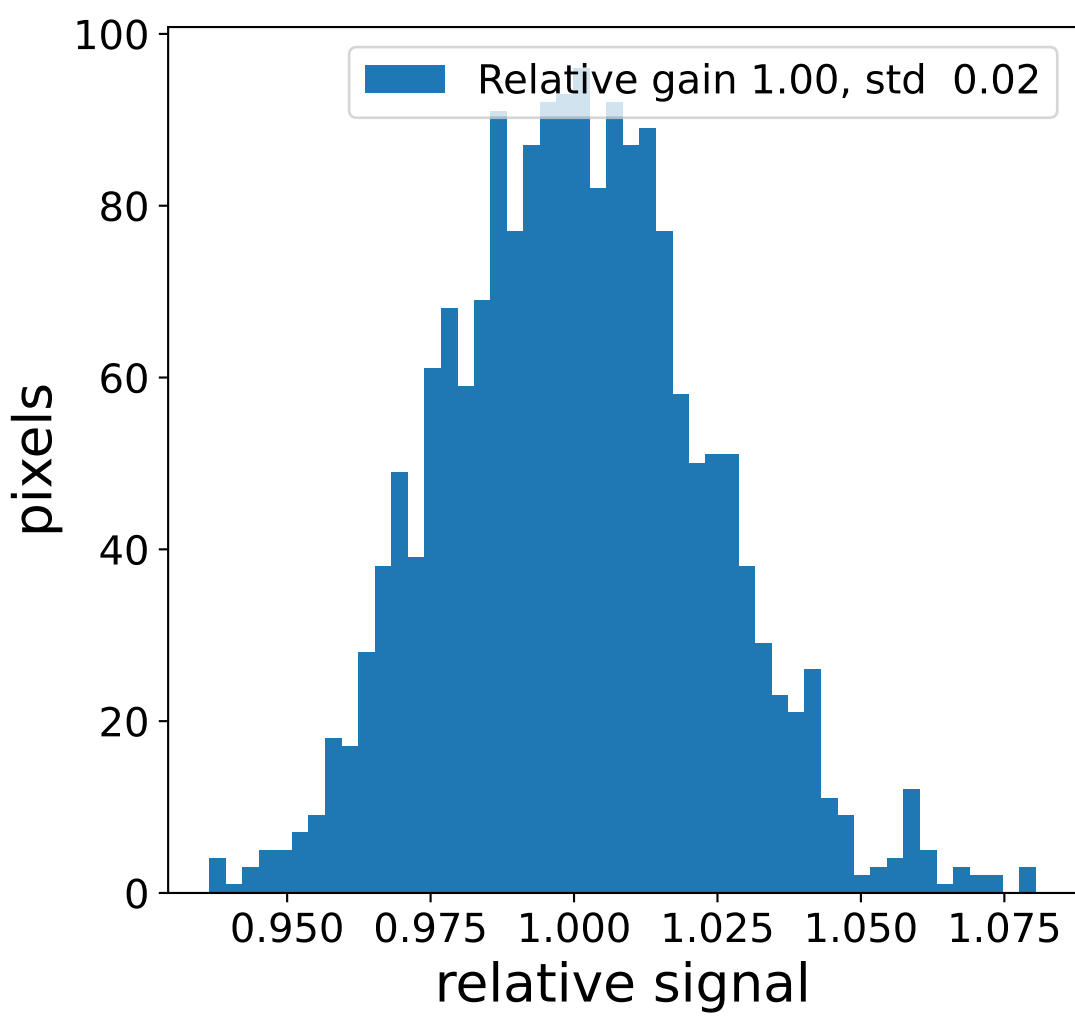

Run 7506

Run 7506

Run 7506 channel: HG

FF sample of 10000 events

pedestal sample of 10000 events

flat-fielded gain [ADC/pe]

Run 7506 channel: LG

FF sample of 10000 events

pedestal sample of 10000 events

flat-fielded gain [ADC/pe]