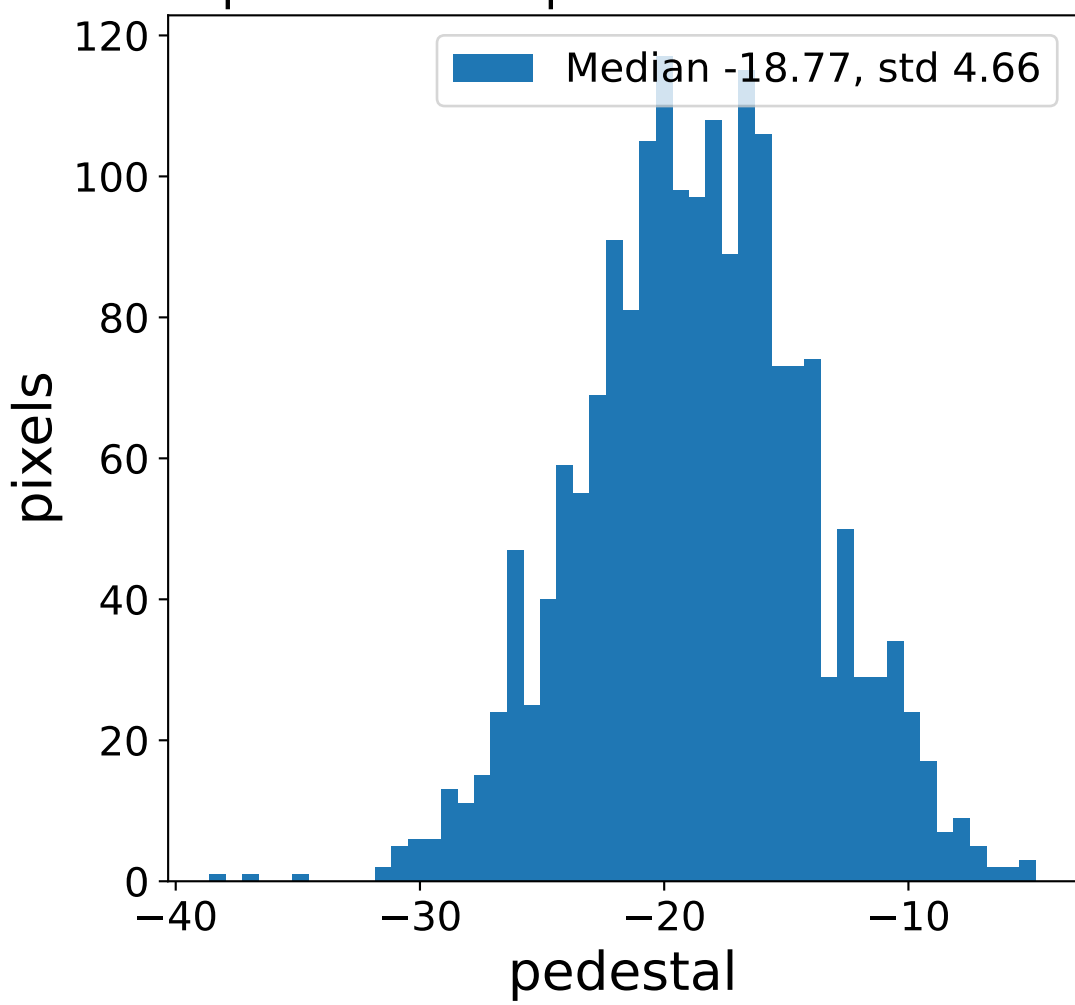

Run 7506

Run 7506

Run 7506 channel: HG

FF sample of 10000 events

pedestal sample of 10000 events

flat-fielded gain [ADC/pe]

Run 7506 channel: LG

FF sample of 10000 events

pedestal sample of 10000 events

flat-fielded gain [ADC/pe]