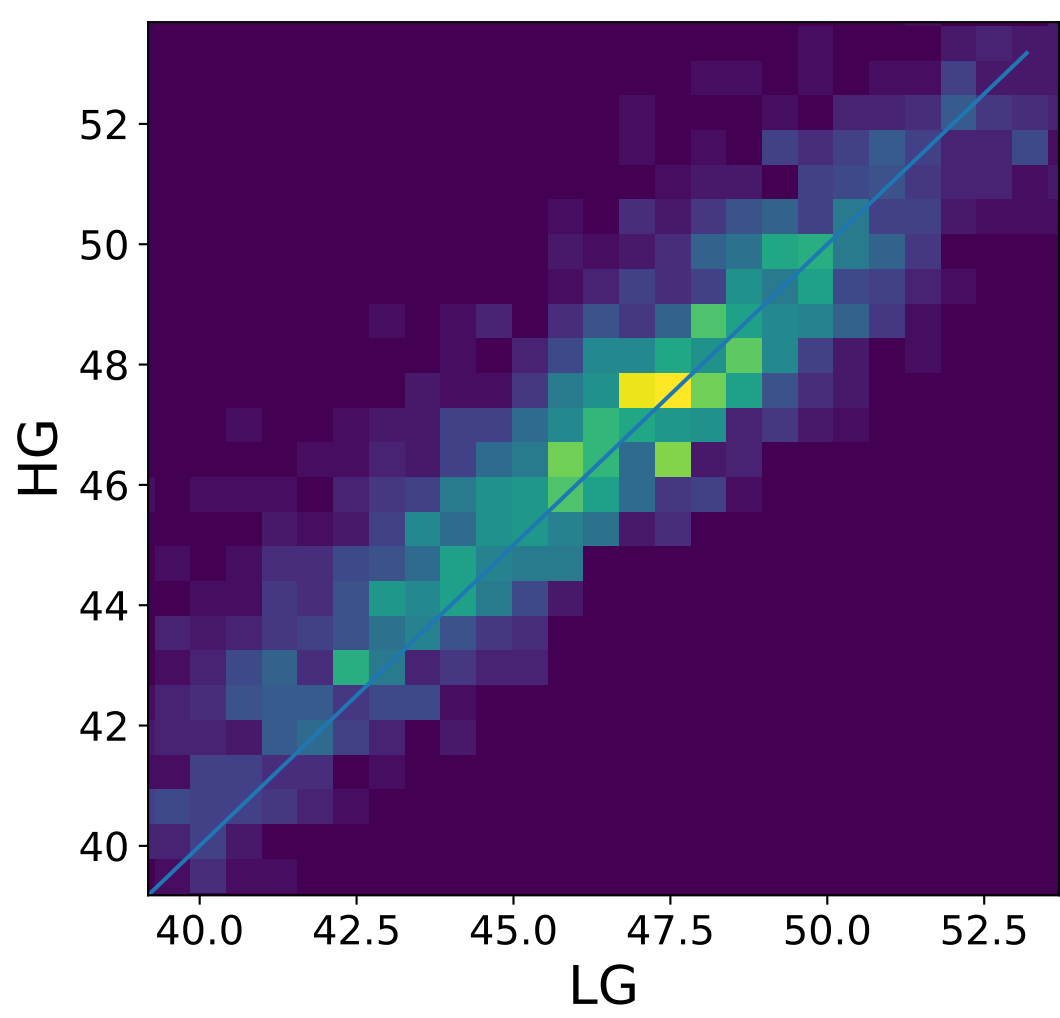

Run 7506

Run 7506

Run 7506 channel: HG

FF sample of 10000 events

pedestal sample of 10000 events

flat-fielded gain [ADC/pe]

Run 7506 channel: LG

FF sample of 10000 events

pedestal sample of 10000 events

flat-fielded gain [ADC/pe]