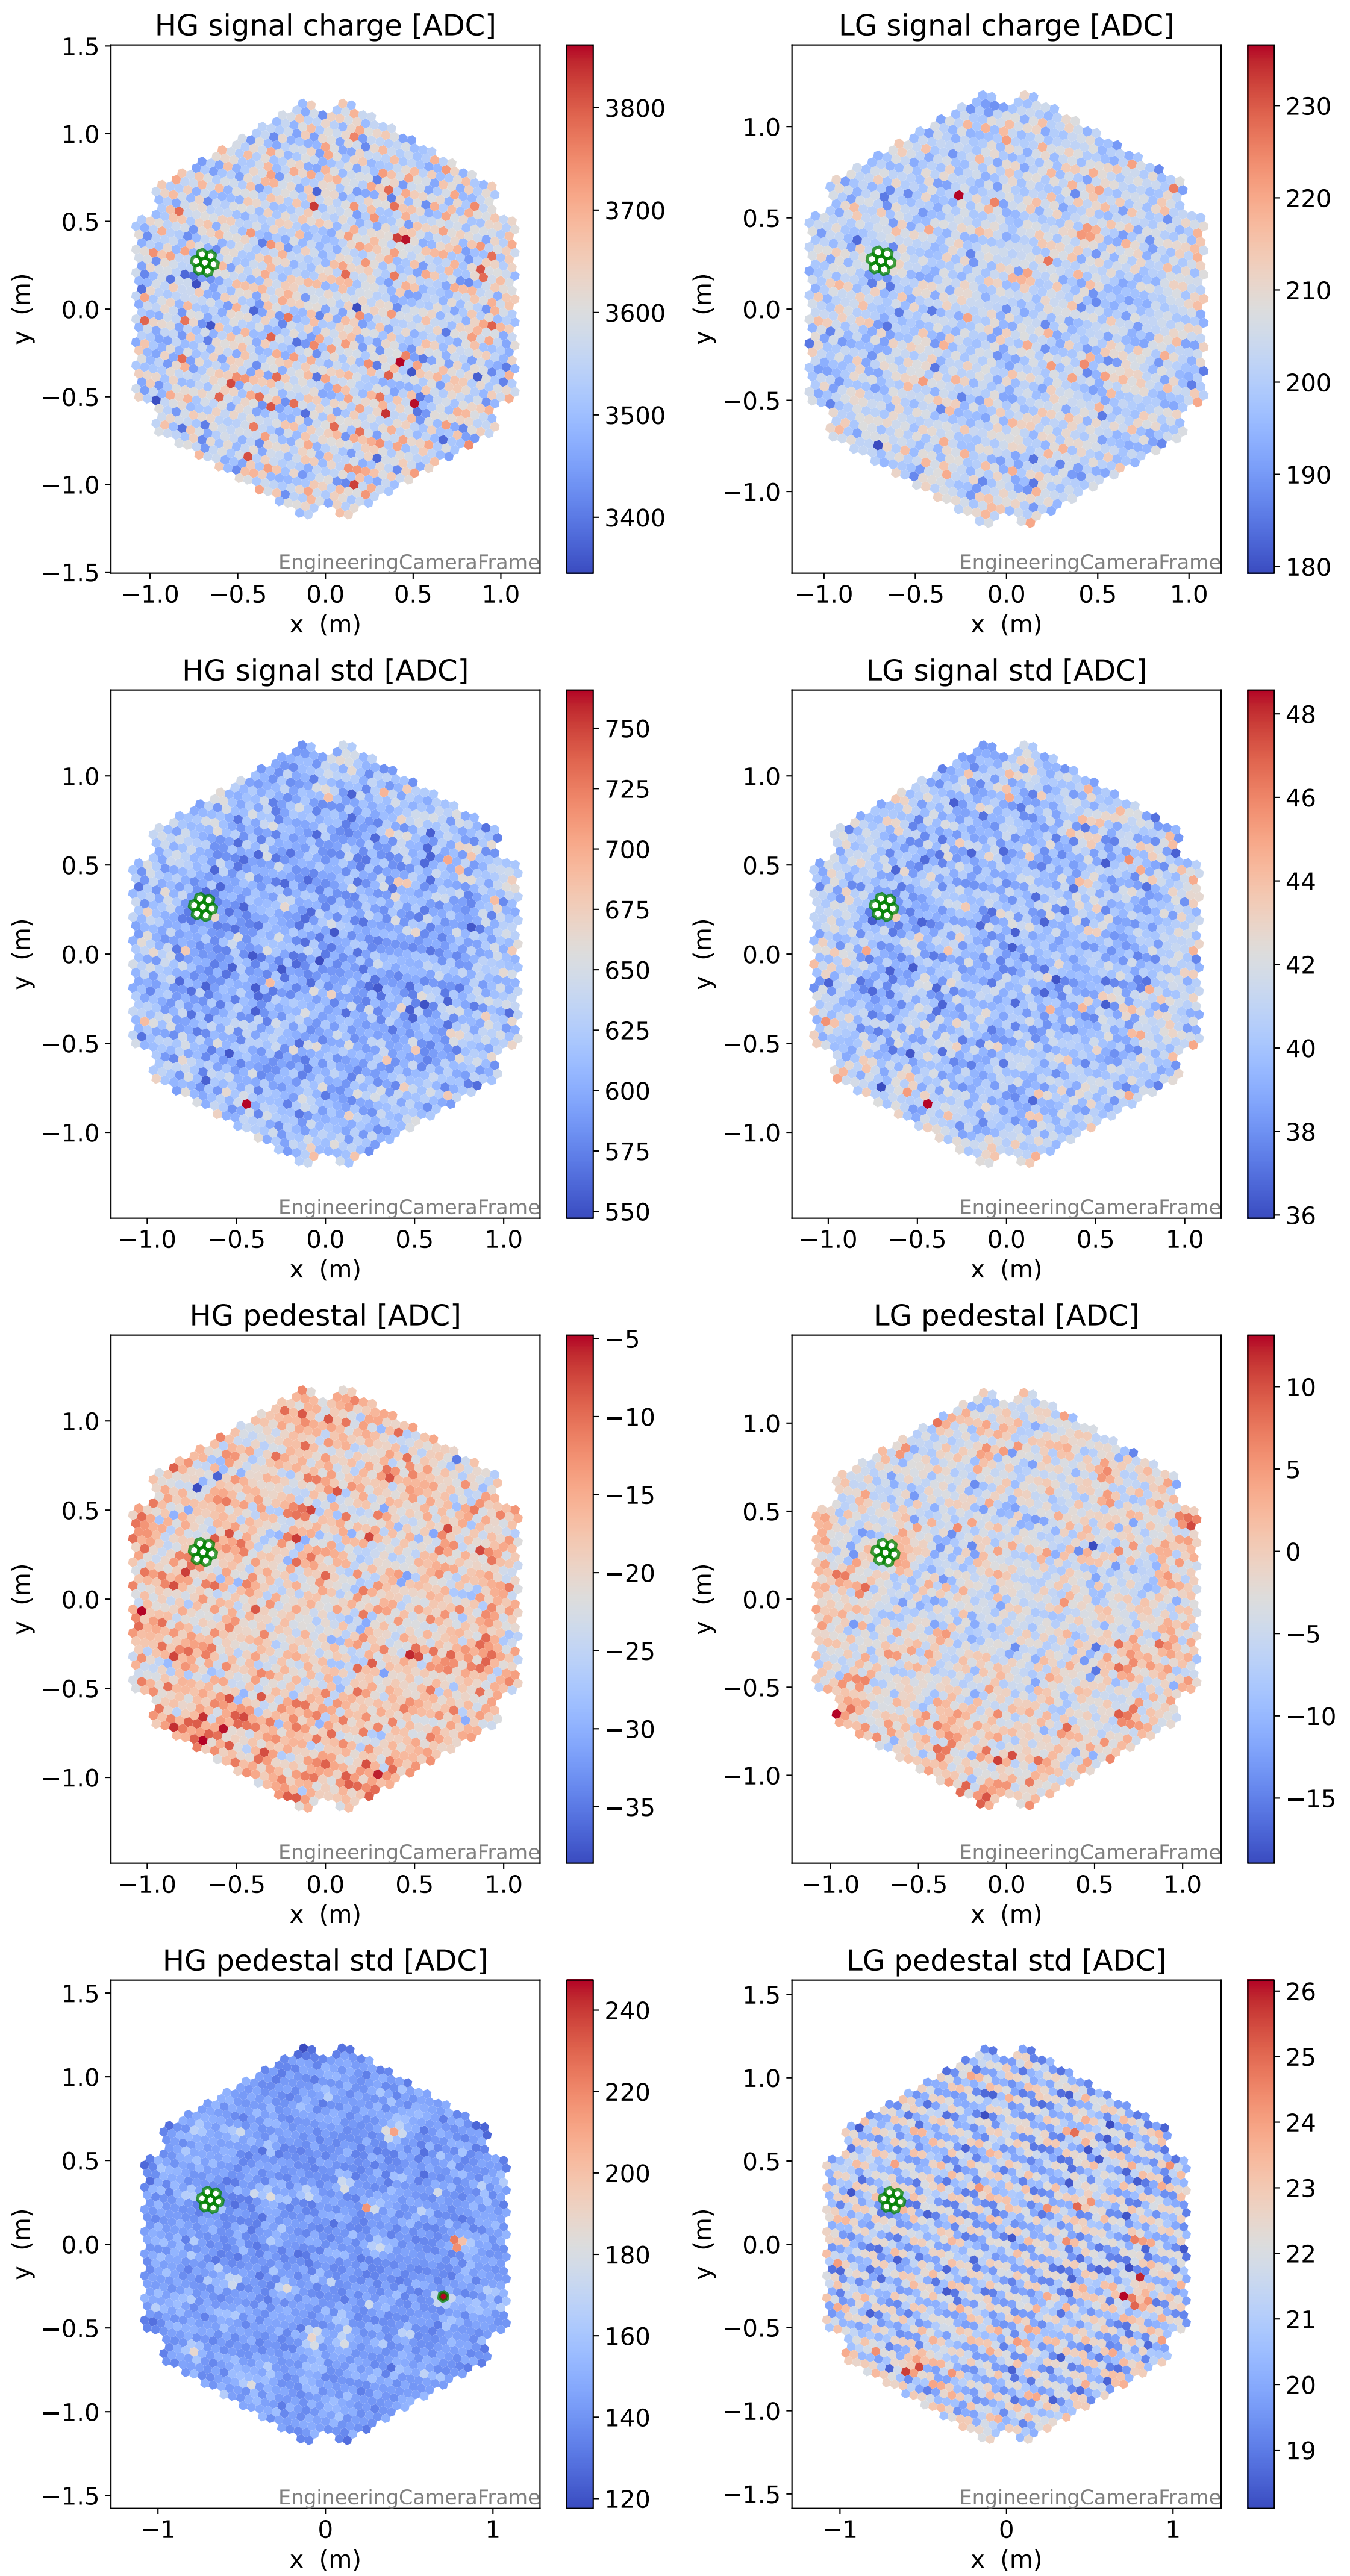

Run 7506

Run 7506

Run 7506 channel: HG

FF sample of 10000 events

pedestal sample of 10000 events

flat-fielded gain [ADC/pe]

Run 7506 channel: LG

FF sample of 10000 events

pedestal sample of 10000 events

flat-fielded gain [ADC/pe]