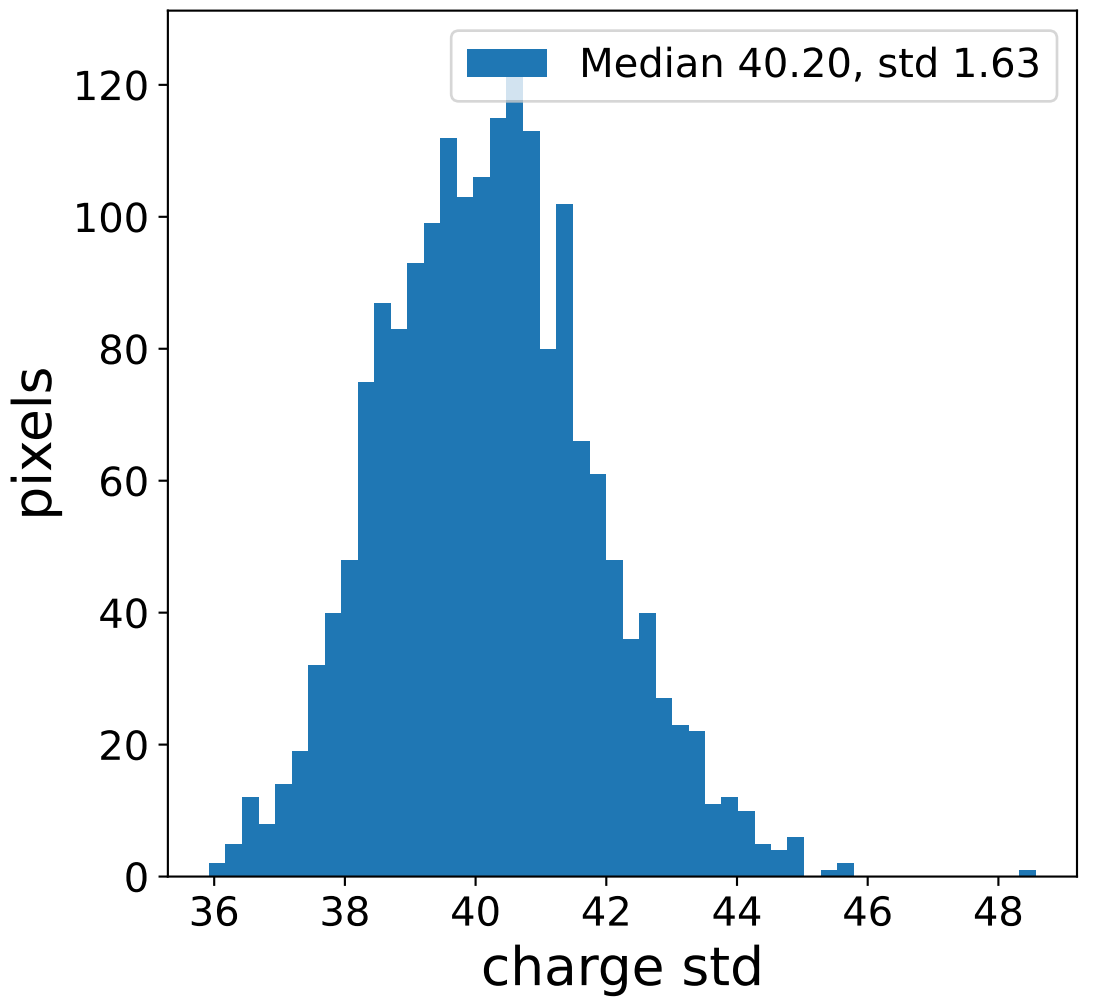

Run 7506

Run 7506

Run 7506 channel: HG

FF sample of 10000 events

pedestal sample of 10000 events

flat-fielded gain [ADC/pe]

Run 7506 channel: LG

FF sample of 10000 events

pedestal sample of 10000 events

flat-fielded gain [ADC/pe]