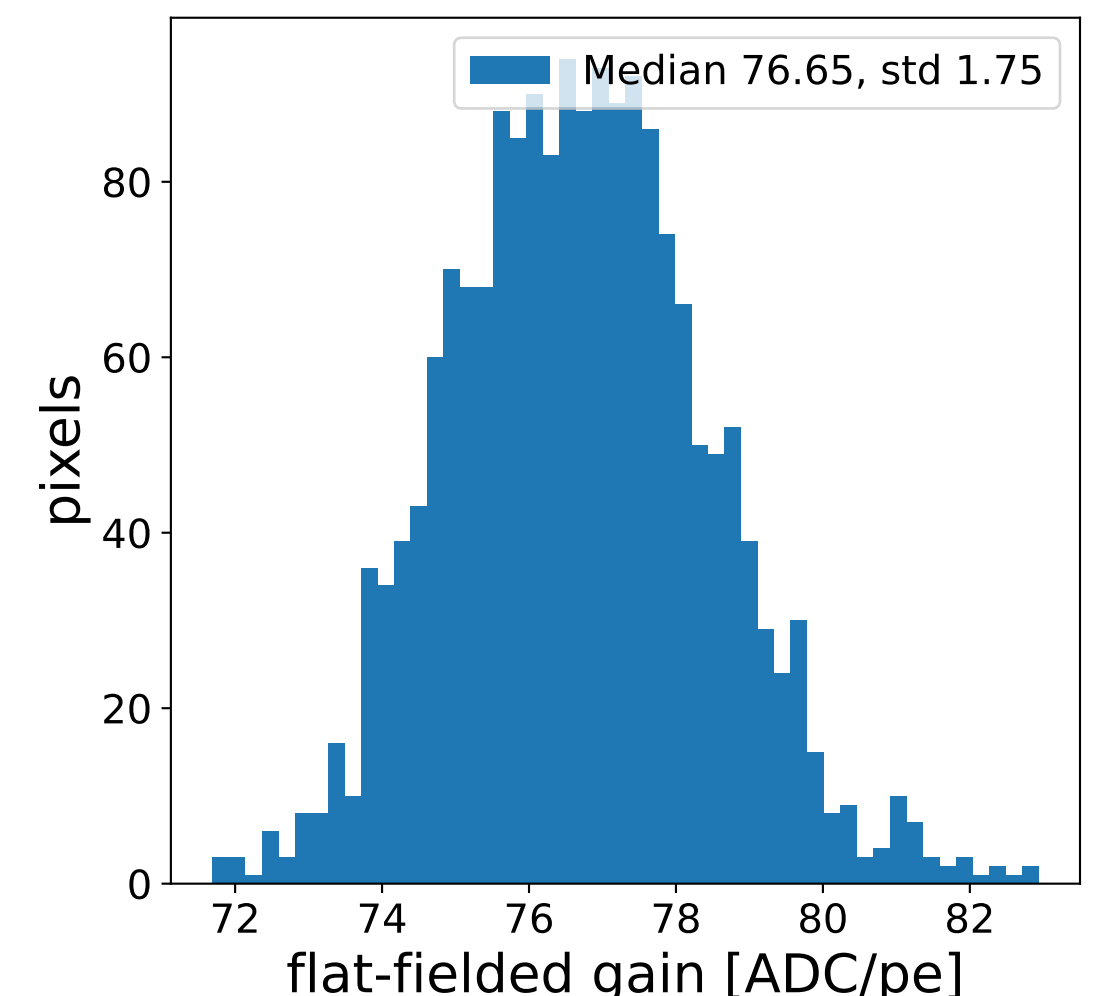

Run 7506

Run 7506

Run 7506 channel: HG

FF sample of 10000 events

pedestal sample of 10000 events

flat-fielded gain [ADC/pe]

Run 7506 channel: LG

FF sample of 10000 events

pedestal sample of 10000 events

flat-fielded gain [ADC/pe]