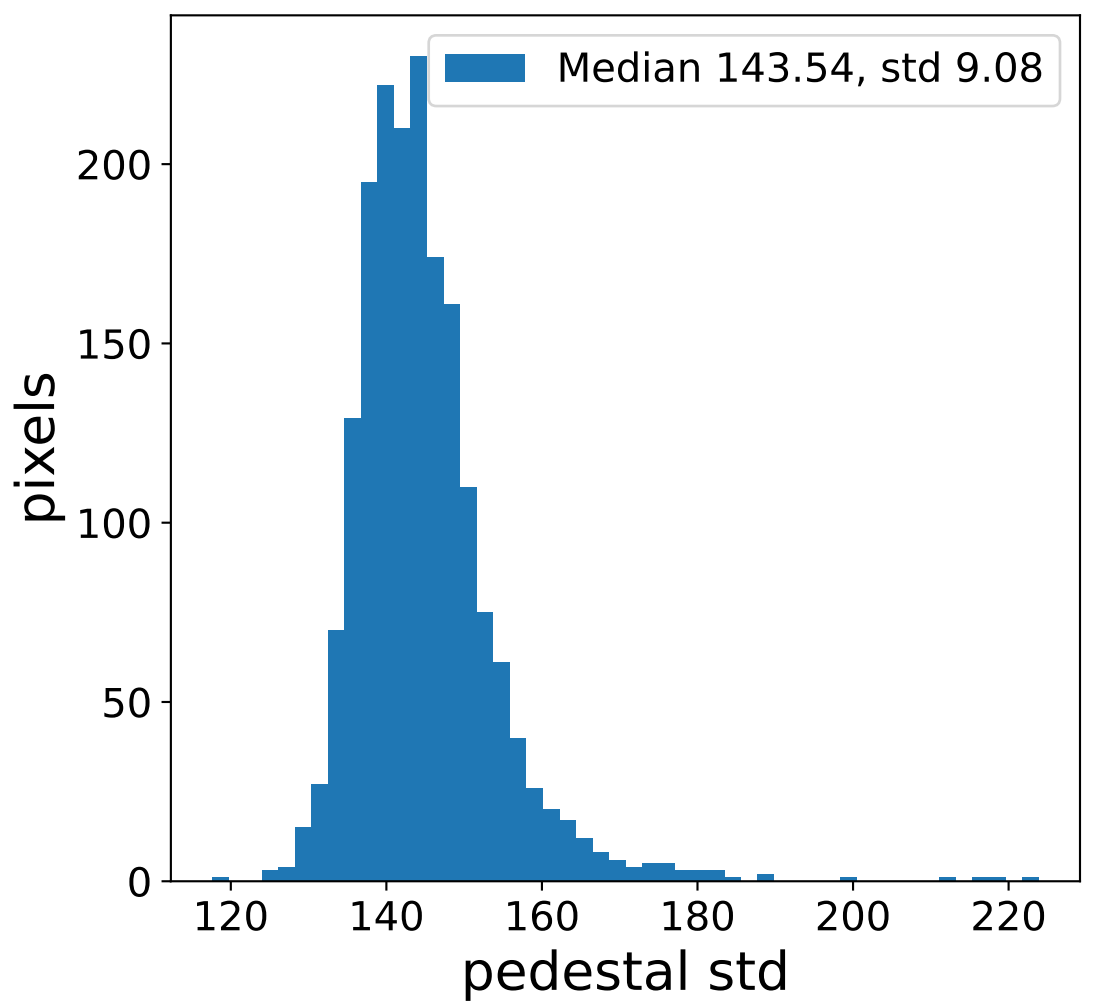

Run 7506

Run 7506

Run 7506 channel: HG

FF sample of 10000 events

pedestal sample of 10000 events

flat-fielded gain [ADC/pe]

Run 7506 channel: LG

FF sample of 10000 events

pedestal sample of 10000 events

flat-fielded gain [ADC/pe]