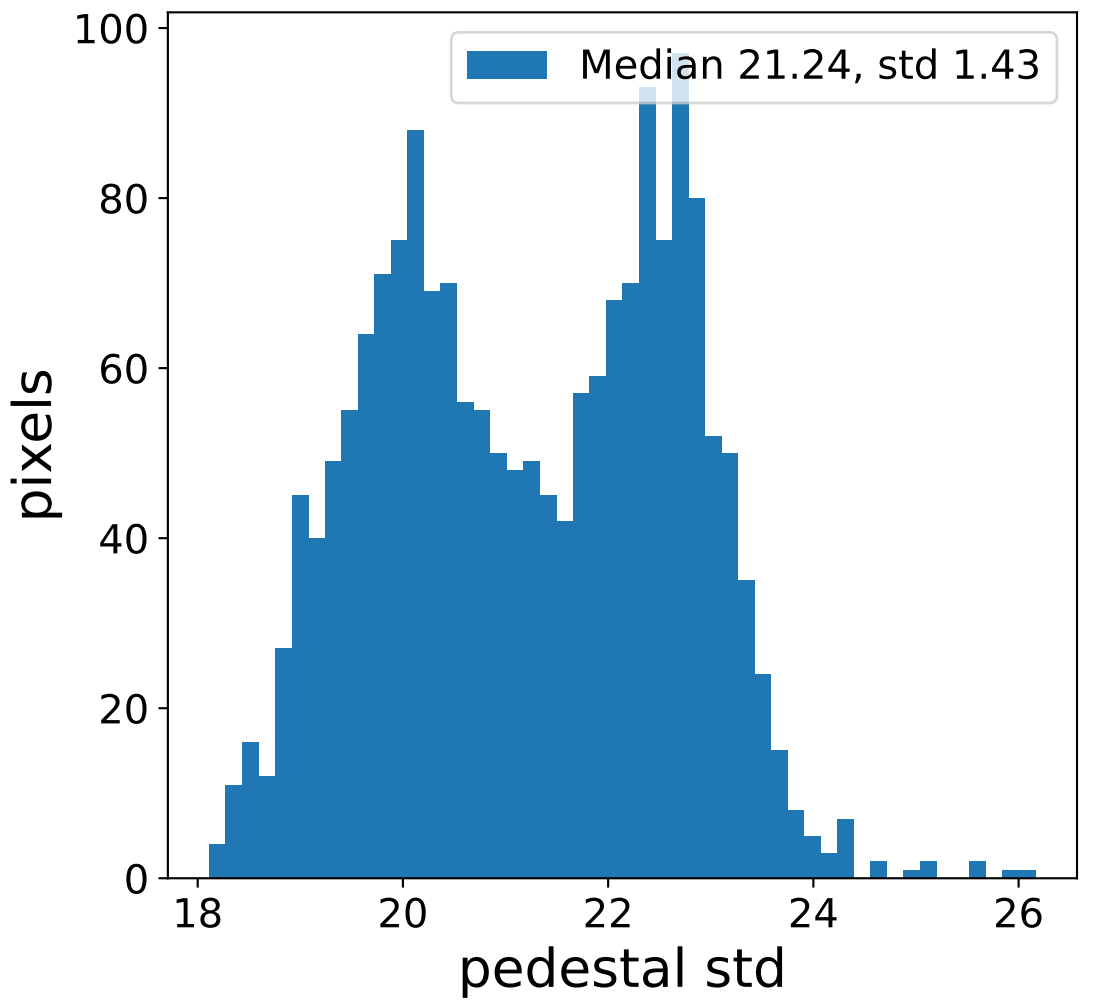

Run 7506

Run 7506

Run 7506 channel: HG

FF sample of 10000 events

pedestal sample of 10000 events

flat-fielded gain [ADC/pe]

Run 7506 channel: LG

FF sample of 10000 events

pedestal sample of 10000 events

flat-fielded gain [ADC/pe]