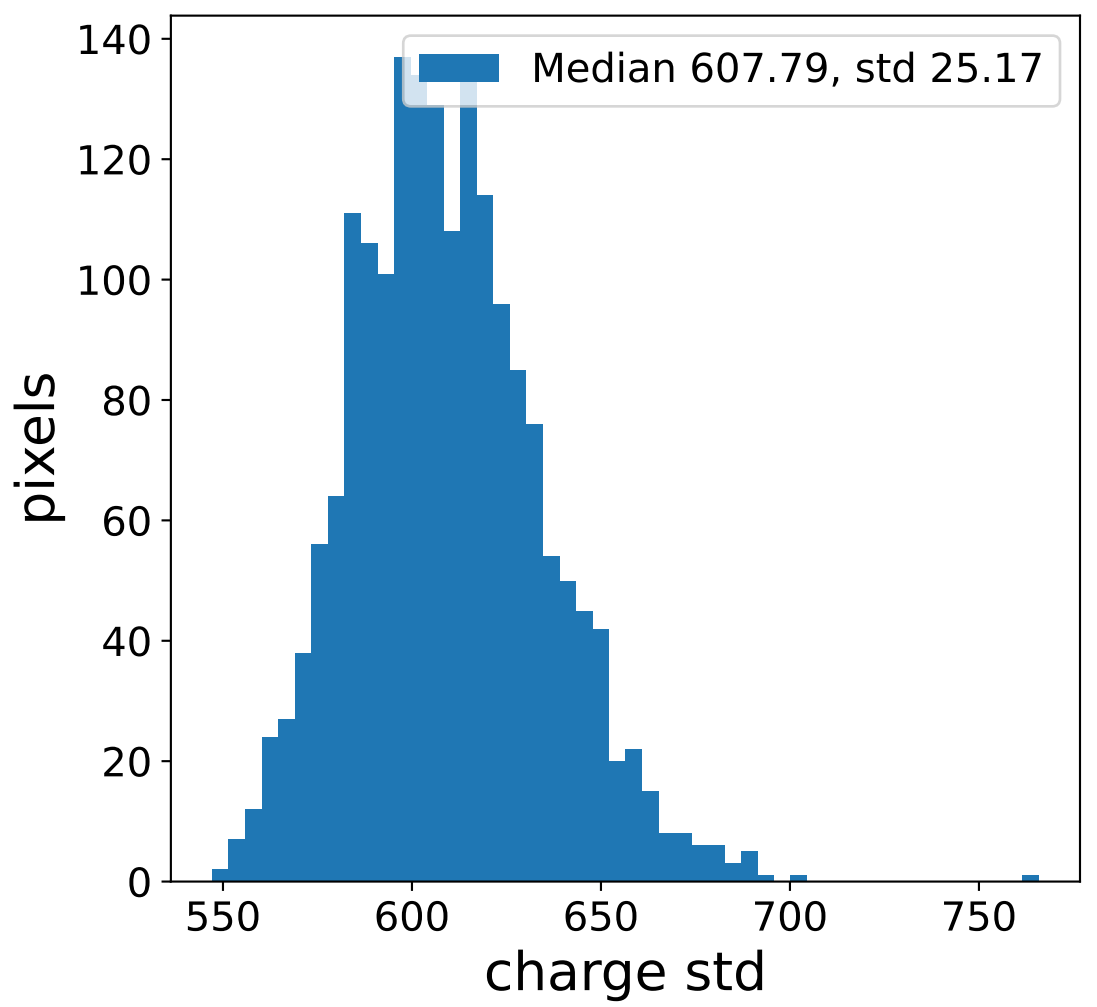

Run 7506

Run 7506

Run 7506 channel: HG

FF sample of 10000 events

pedestal sample of 10000 events

flat-fielded gain [ADC/pe]

Run 7506 channel: LG

FF sample of 10000 events

pedestal sample of 10000 events

flat-fielded gain [ADC/pe]