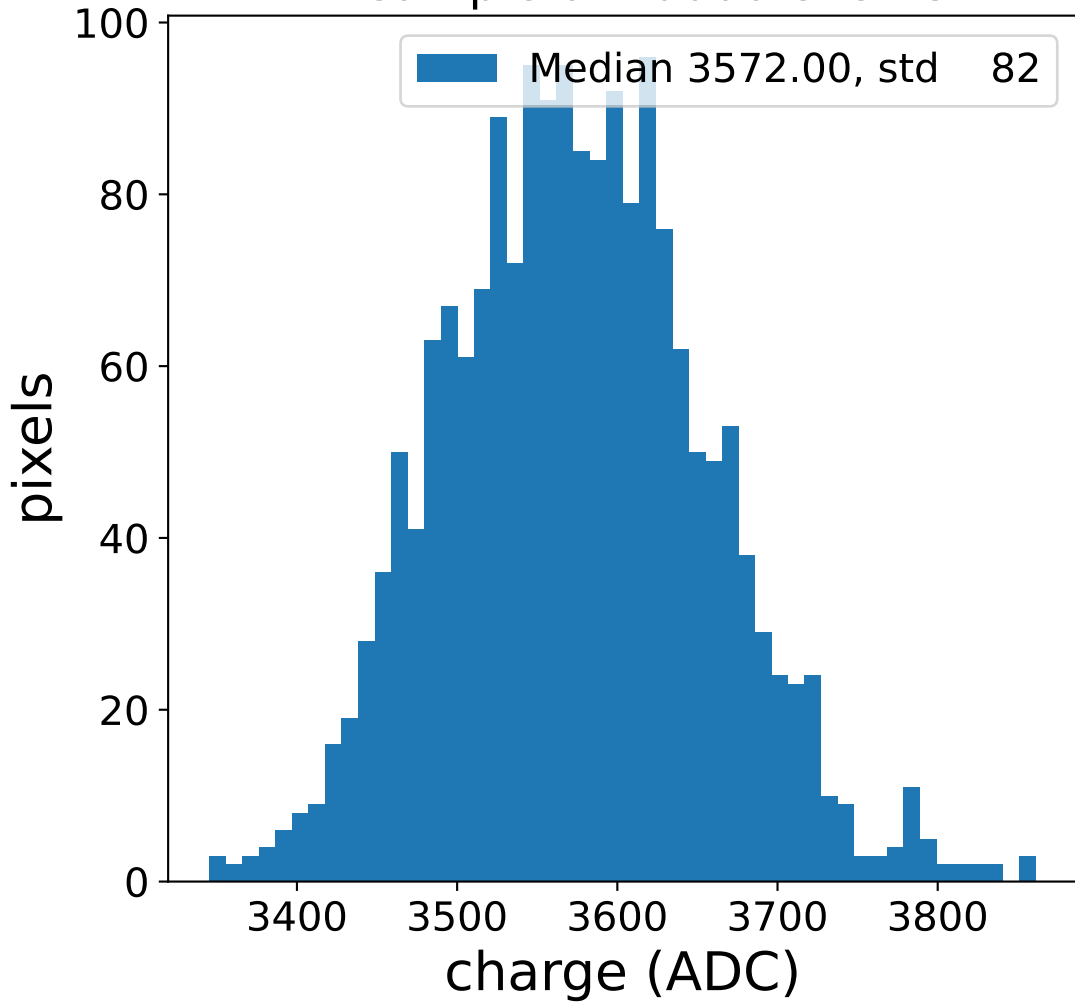

Run 7506

Run 7506

Run 7506 channel: HG

FF sample of 10000 events

pedestal sample of 10000 events

flat-fielded gain [ADC/pe]

Run 7506 channel: LG

FF sample of 10000 events

pedestal sample of 10000 events

flat-fielded gain [ADC/pe]