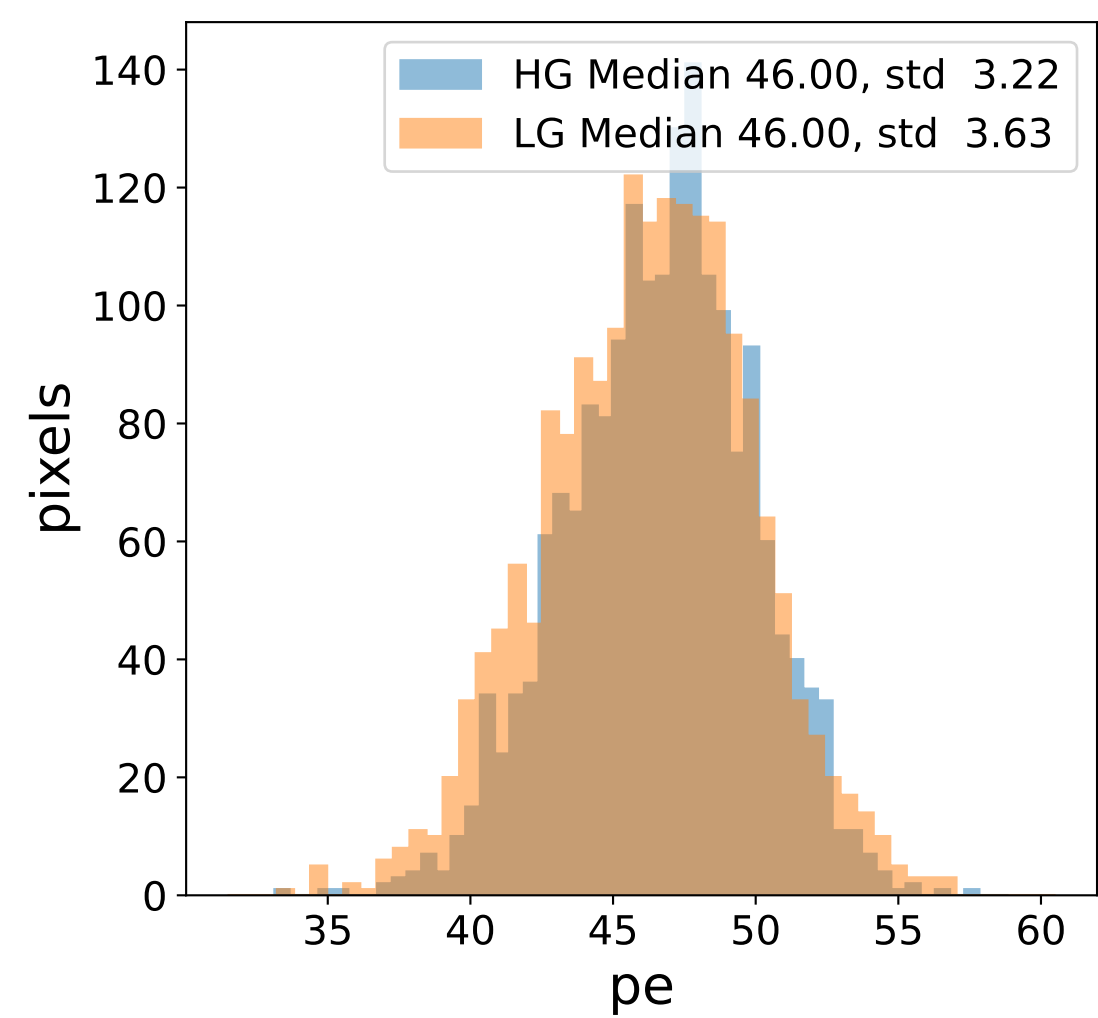

Run 7506

Run 7506

Run 7506 channel: HG

FF sample of 10000 events

pedestal sample of 10000 events

flat-fielded gain [ADC/pe]

Run 7506 channel: LG

FF sample of 10000 events

pedestal sample of 10000 events

flat-fielded gain [ADC/pe]