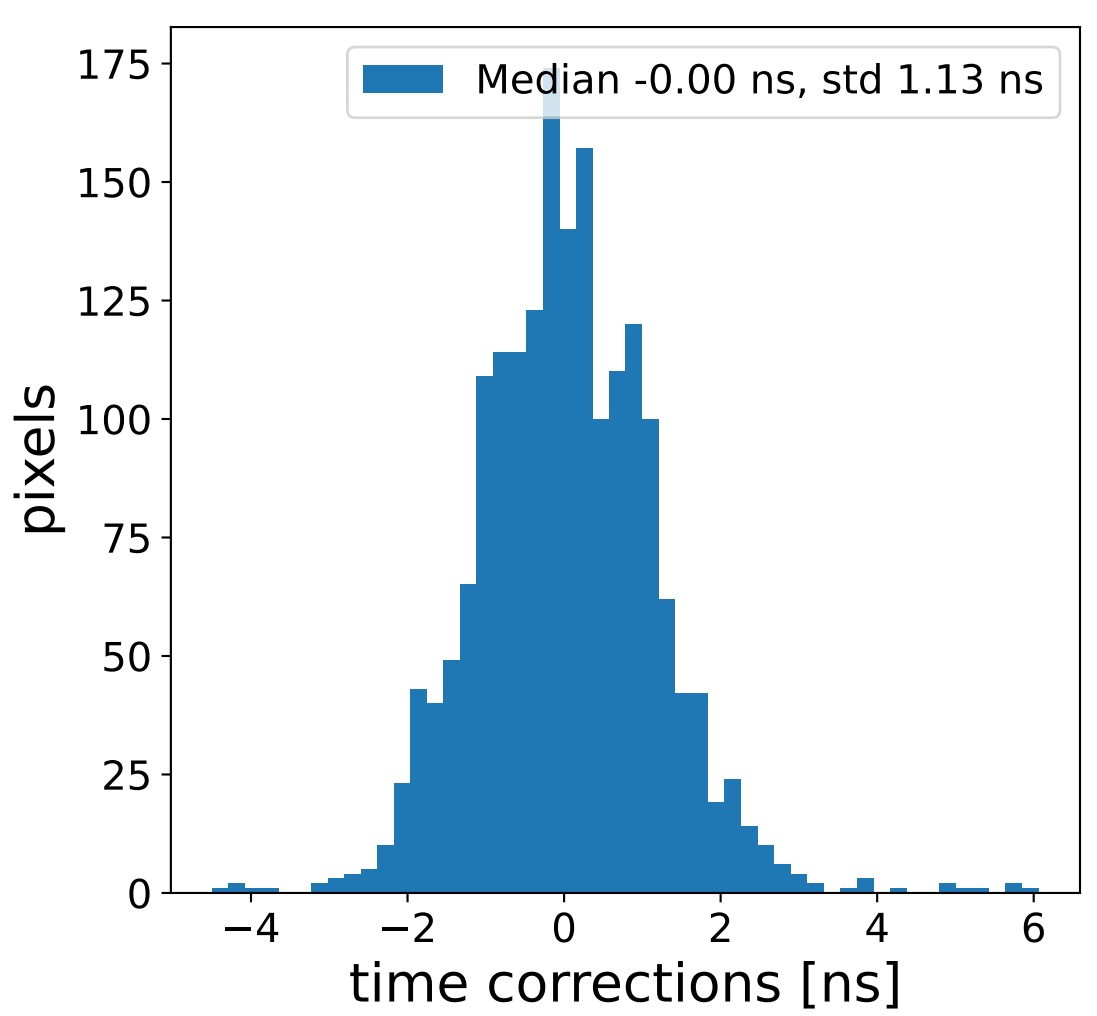

Run 7506

Run 7506

Run 7506 channel: HG

FF sample of 10000 events

pedestal sample of 10000 events

flat-fielded gain [ADC/pe]

Run 7506 channel: LG

FF sample of 10000 events

pedestal sample of 10000 events

flat-fielded gain [ADC/pe]