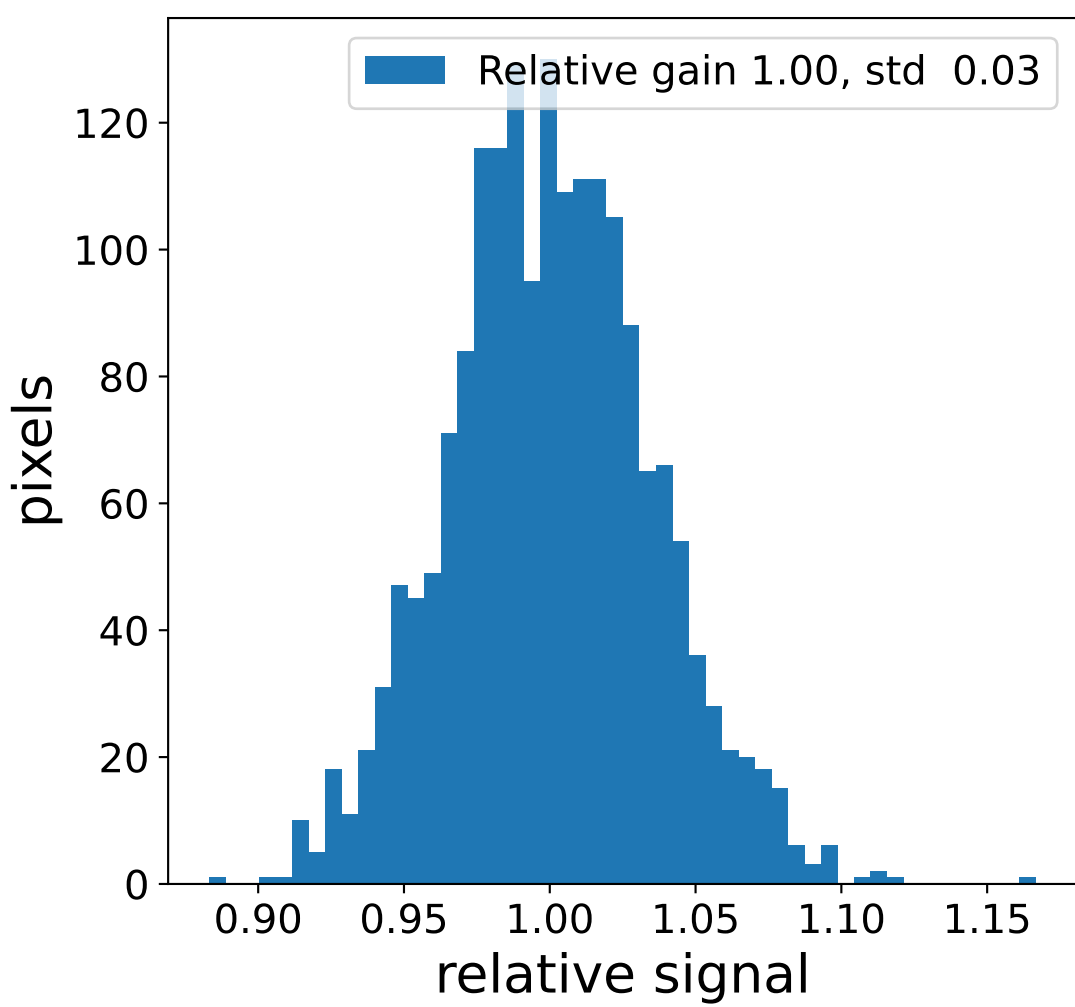

Run 7506

Run 7506

Run 7506 channel: HG

FF sample of 10000 events

pedestal sample of 10000 events

flat-fielded gain [ADC/pe]

Run 7506 channel: LG

FF sample of 10000 events

pedestal sample of 10000 events

flat-fielded gain [ADC/pe]