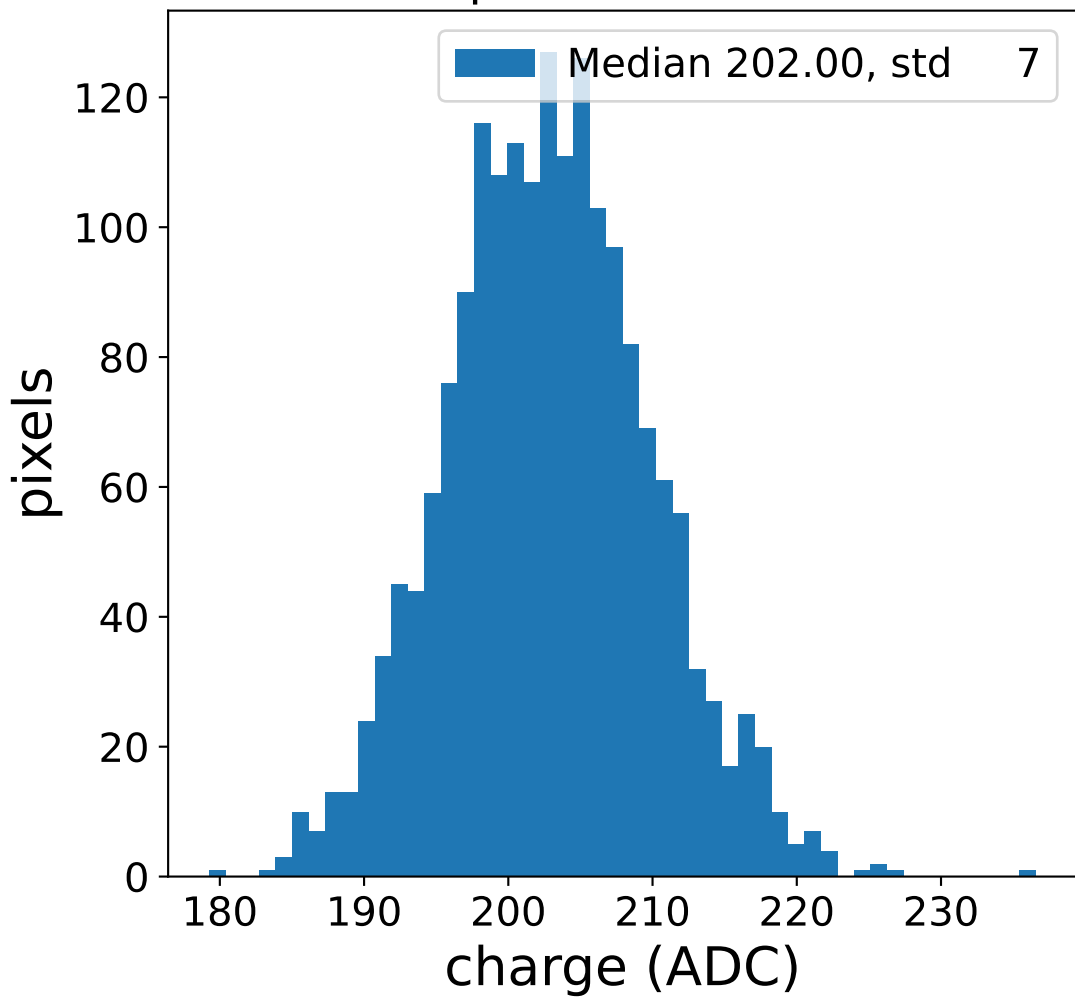

Run 7506

Run 7506

Run 7506 channel: HG

FF sample of 10000 events

pedestal sample of 10000 events

flat-fielded gain [ADC/pe]

Run 7506 channel: LG

FF sample of 10000 events

pedestal sample of 10000 events

flat-fielded gain [ADC/pe]