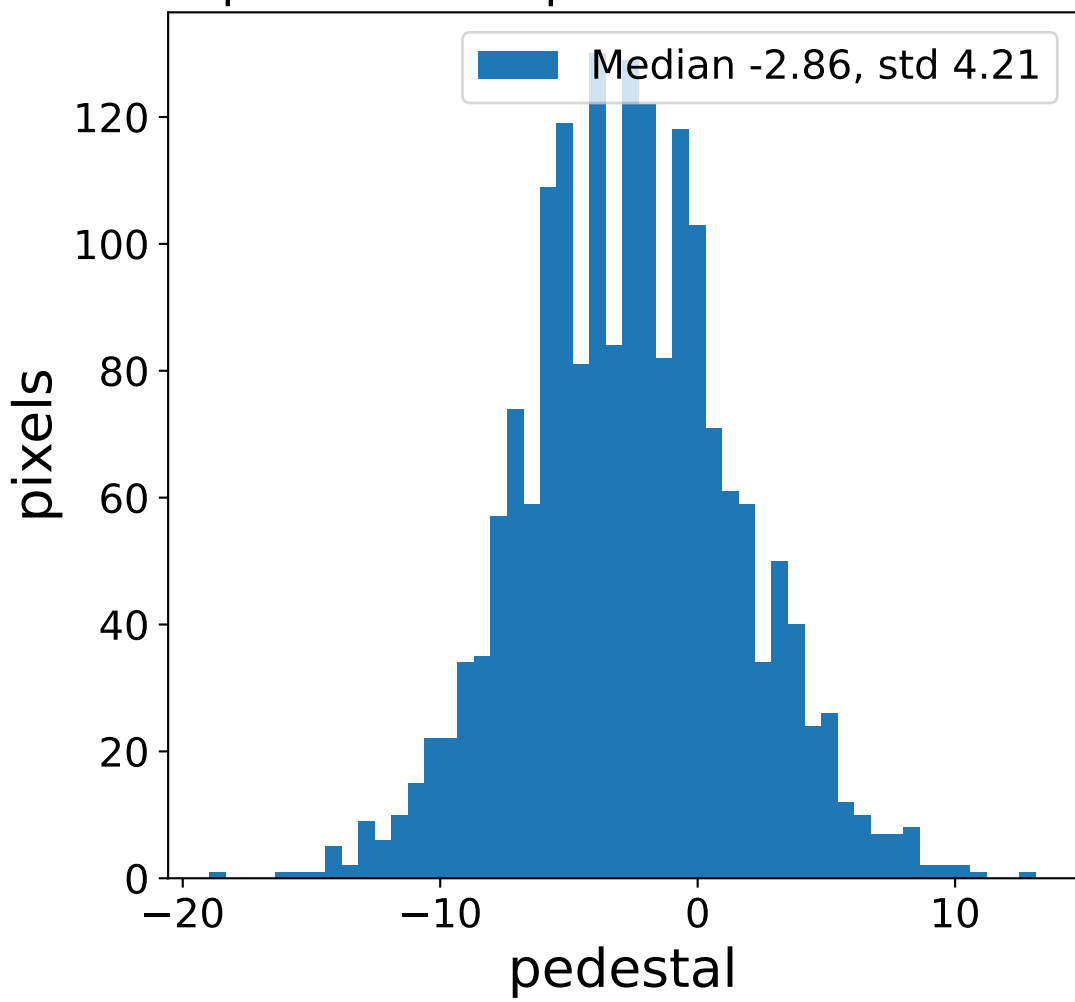

Run 7506

Run 7506

Run 7506 channel: HG

FF sample of 10000 events

pedestal sample of 10000 events

flat-fielded gain [ADC/pe]

Run 7506 channel: LG

FF sample of 10000 events

pedestal sample of 10000 events

flat-fielded gain [ADC/pe]