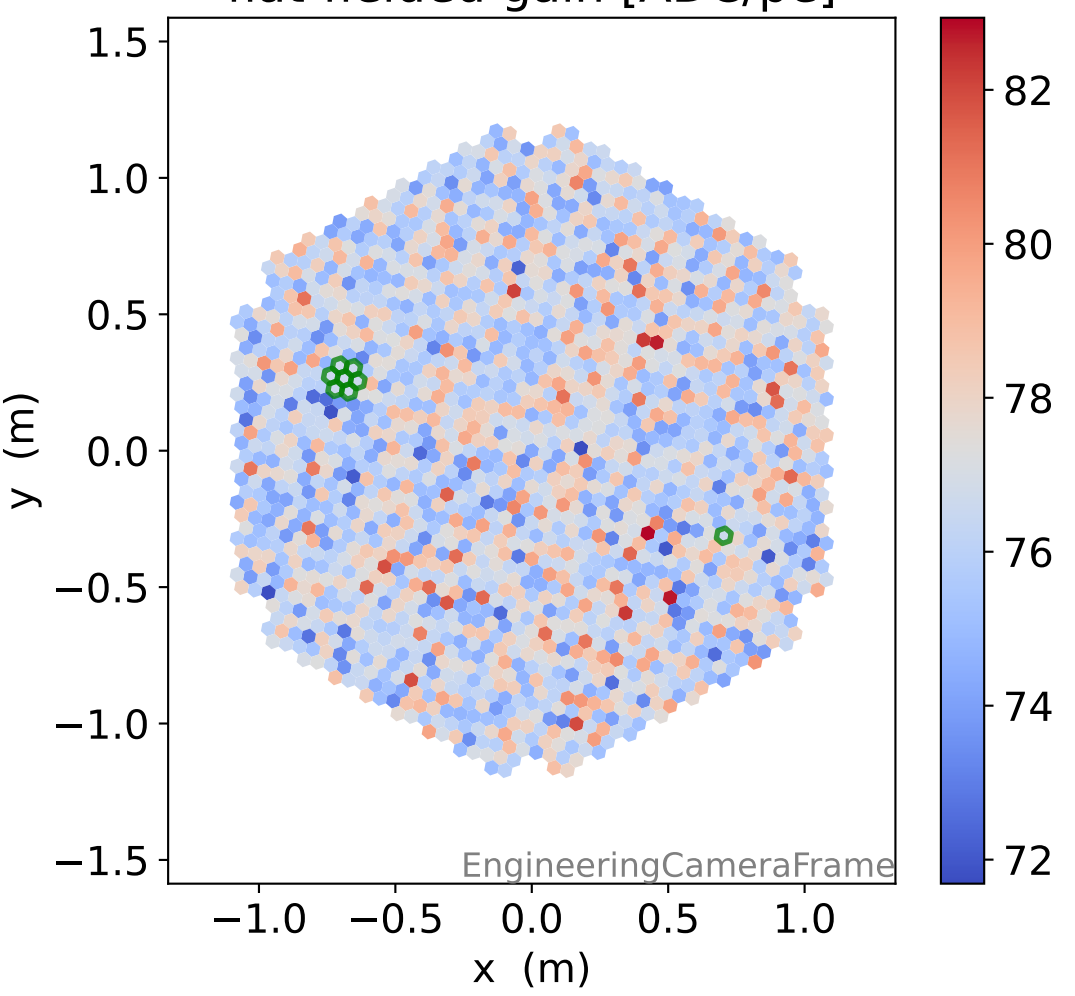

Run 7506

Run 7506

Run 7506 channel: HG

FF sample of 10000 events

pedestal sample of 10000 events

flat-fielded gain [ADC/pe]

Run 7506 channel: LG

FF sample of 10000 events

pedestal sample of 10000 events

flat-fielded gain [ADC/pe]