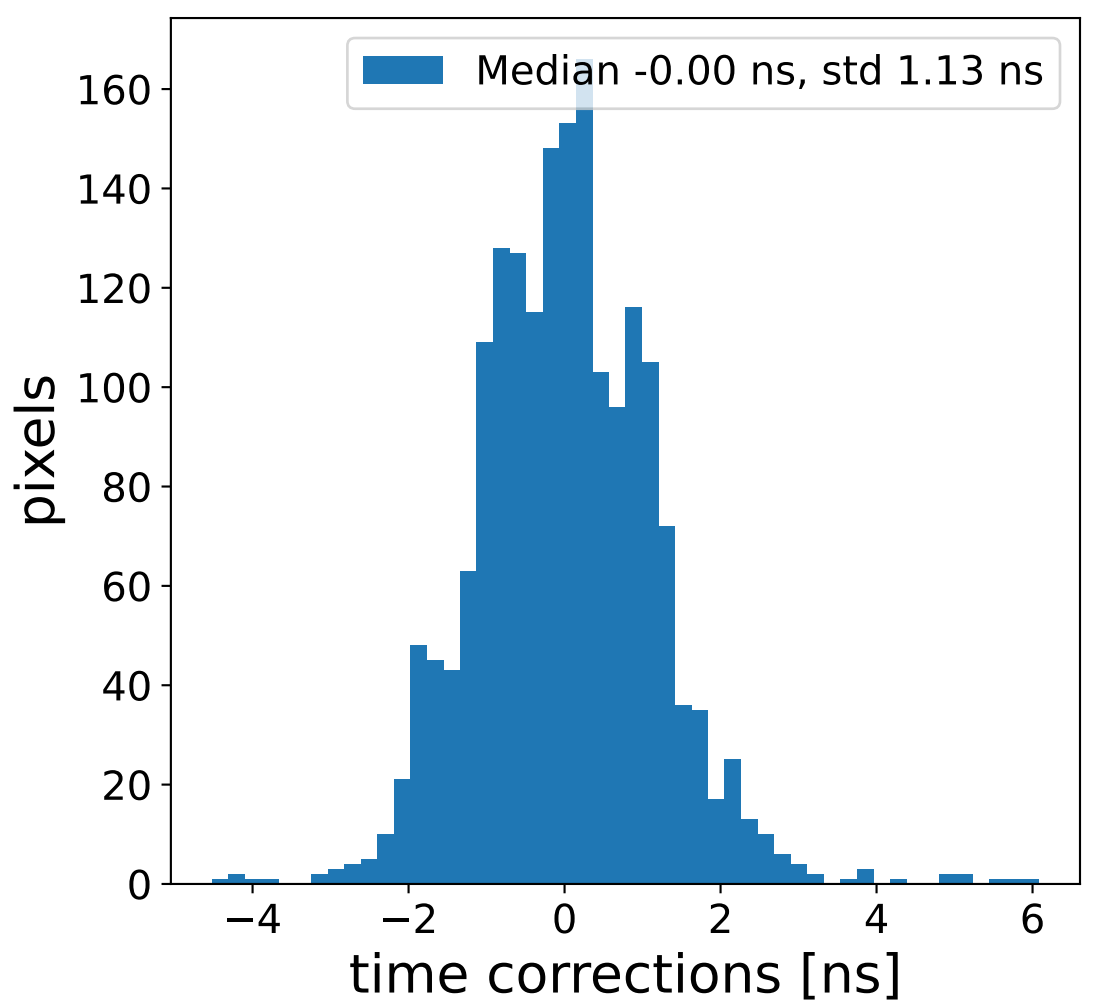

Run 7506

Run 7506

Run 7506 channel: HG

FF sample of 10000 events

pedestal sample of 10000 events

flat-fielded gain [ADC/pe]

Run 7506 channel: LG

FF sample of 10000 events

pedestal sample of 10000 events

flat-fielded gain [ADC/pe]