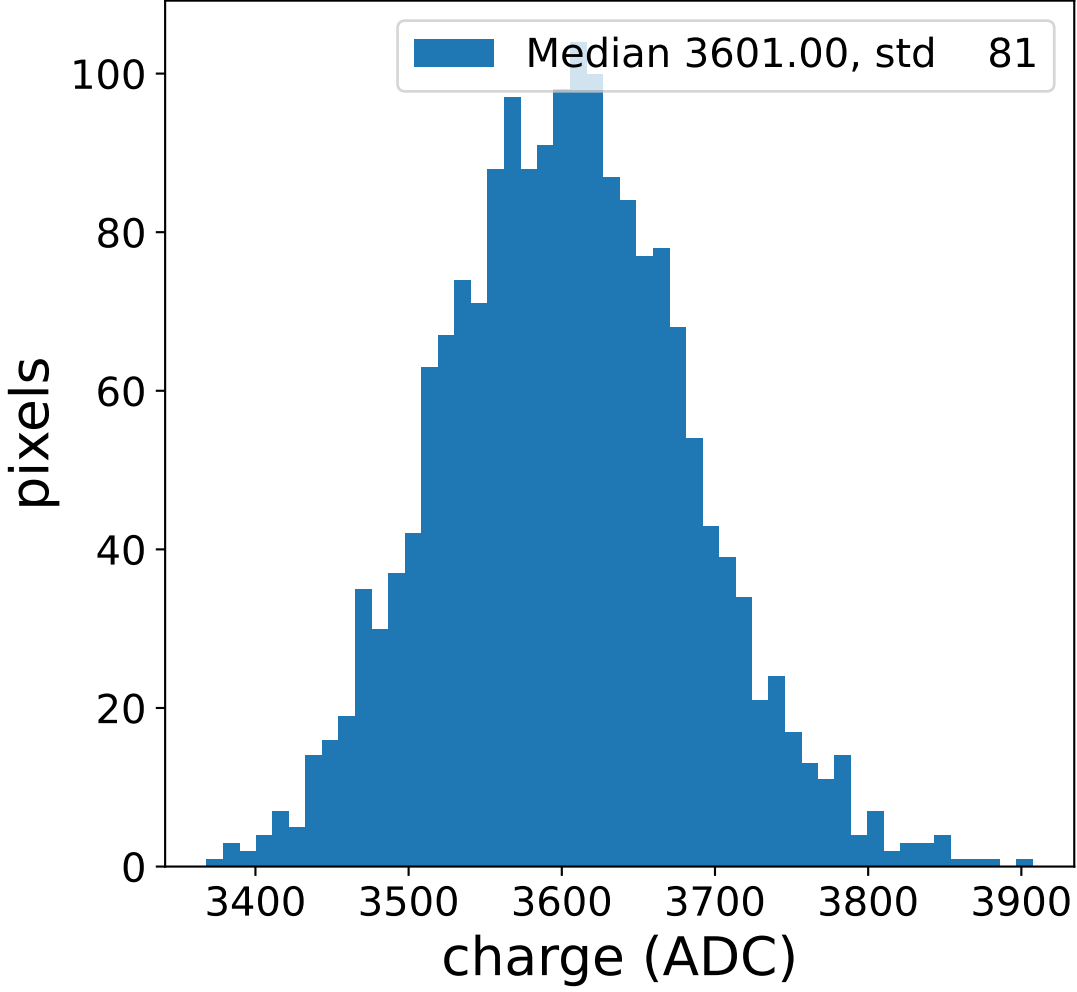

Run 7506

Run 7506

Run 7506 channel: HG

FF sample of 10000 events

pedestal sample of 10000 events

flat-fielded gain [ADC/pe]

Run 7506 channel: LG

FF sample of 10000 events

pedestal sample of 10000 events

flat-fielded gain [ADC/pe]