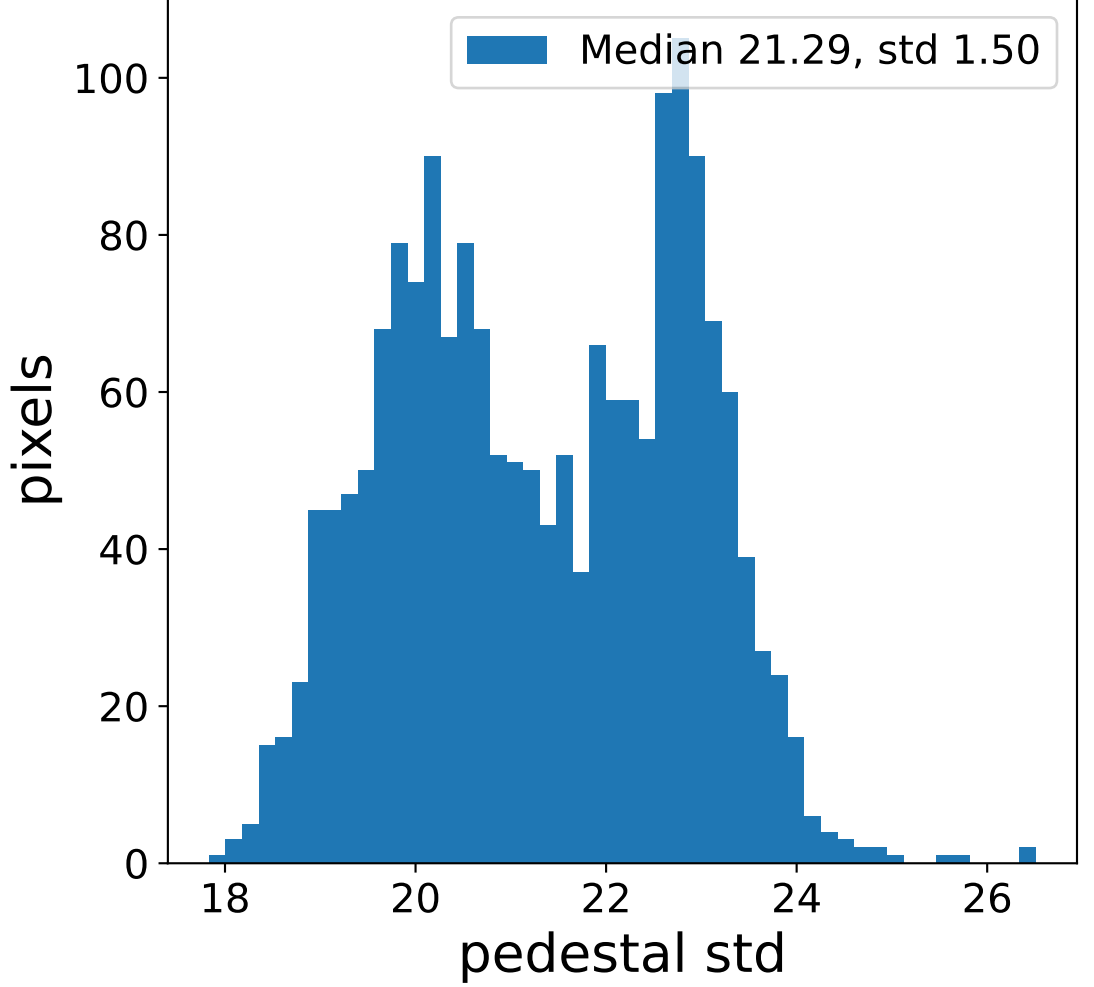

Run 7506

Run 7506

Run 7506 channel: HG

FF sample of 10000 events

pedestal sample of 10000 events

flat-fielded gain [ADC/pe]

Run 7506 channel: LG

FF sample of 10000 events

pedestal sample of 10000 events

flat-fielded gain [ADC/pe]