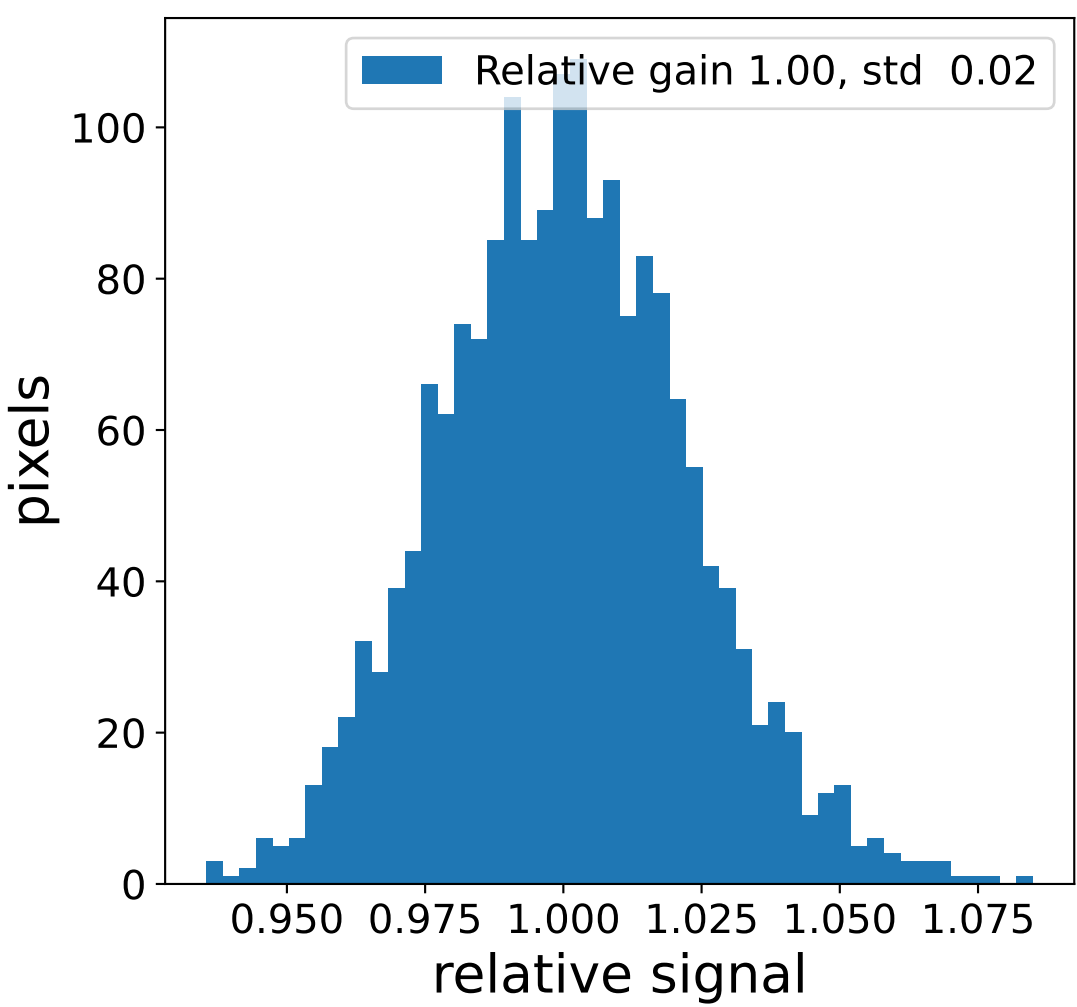

Run 7506

Run 7506

Run 7506 channel: HG

FF sample of 10000 events

pedestal sample of 10000 events

flat-fielded gain [ADC/pe]

Run 7506 channel: LG

FF sample of 10000 events

pedestal sample of 10000 events

flat-fielded gain [ADC/pe]