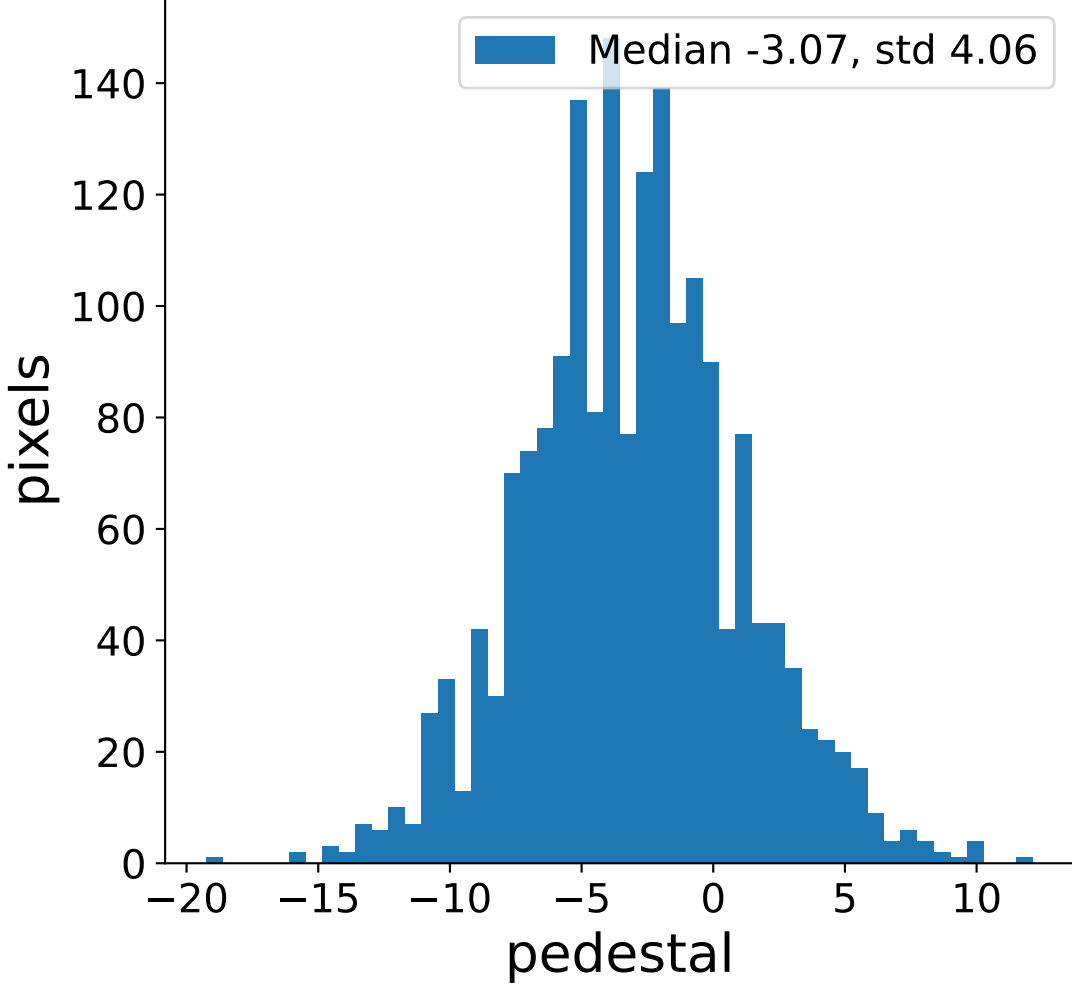

Run 7506

Run 7506

Run 7506 channel: HG

FF sample of 10000 events

pedestal sample of 10000 events

flat-fielded gain [ADC/pe]

Run 7506 channel: LG

FF sample of 10000 events

pedestal sample of 10000 events

flat-fielded gain [ADC/pe]