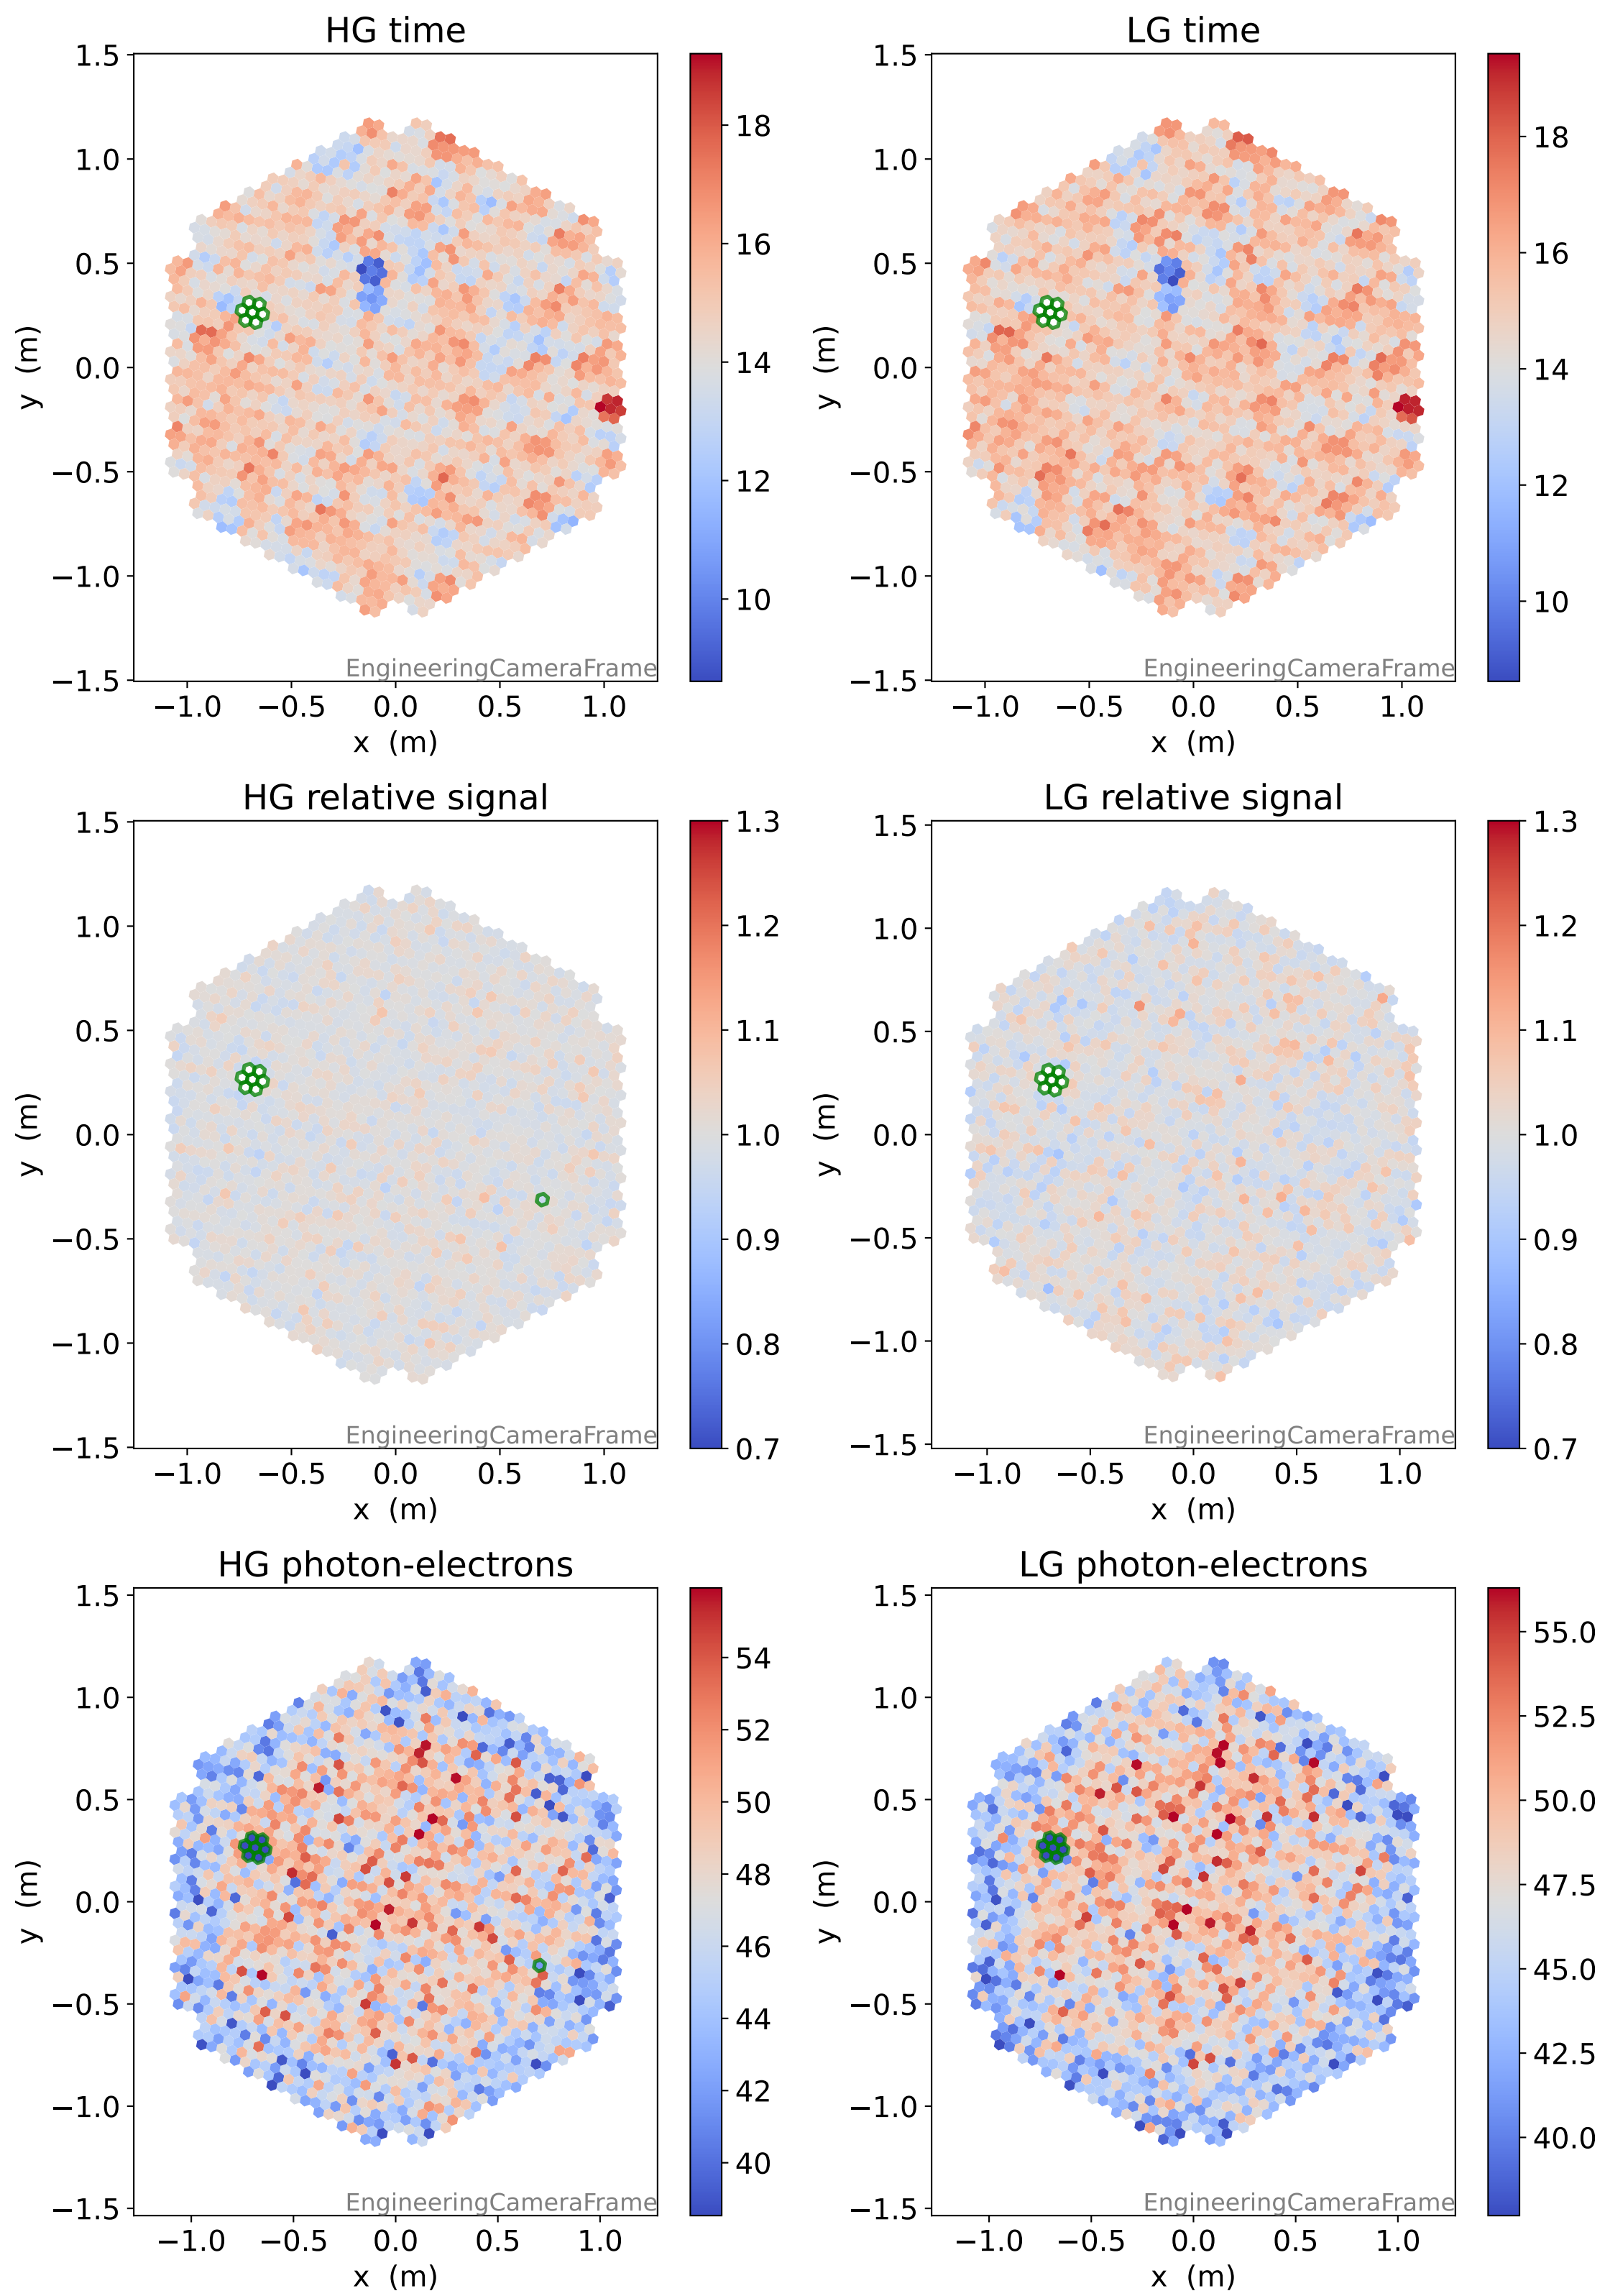

Run 7506

Run 7506

Run 7506 channel: HG

FF sample of 10000 events

pedestal sample of 10000 events

flat-fielded gain [ADC/pe]

Run 7506 channel: LG

FF sample of 10000 events

pedestal sample of 10000 events

flat-fielded gain [ADC/pe]