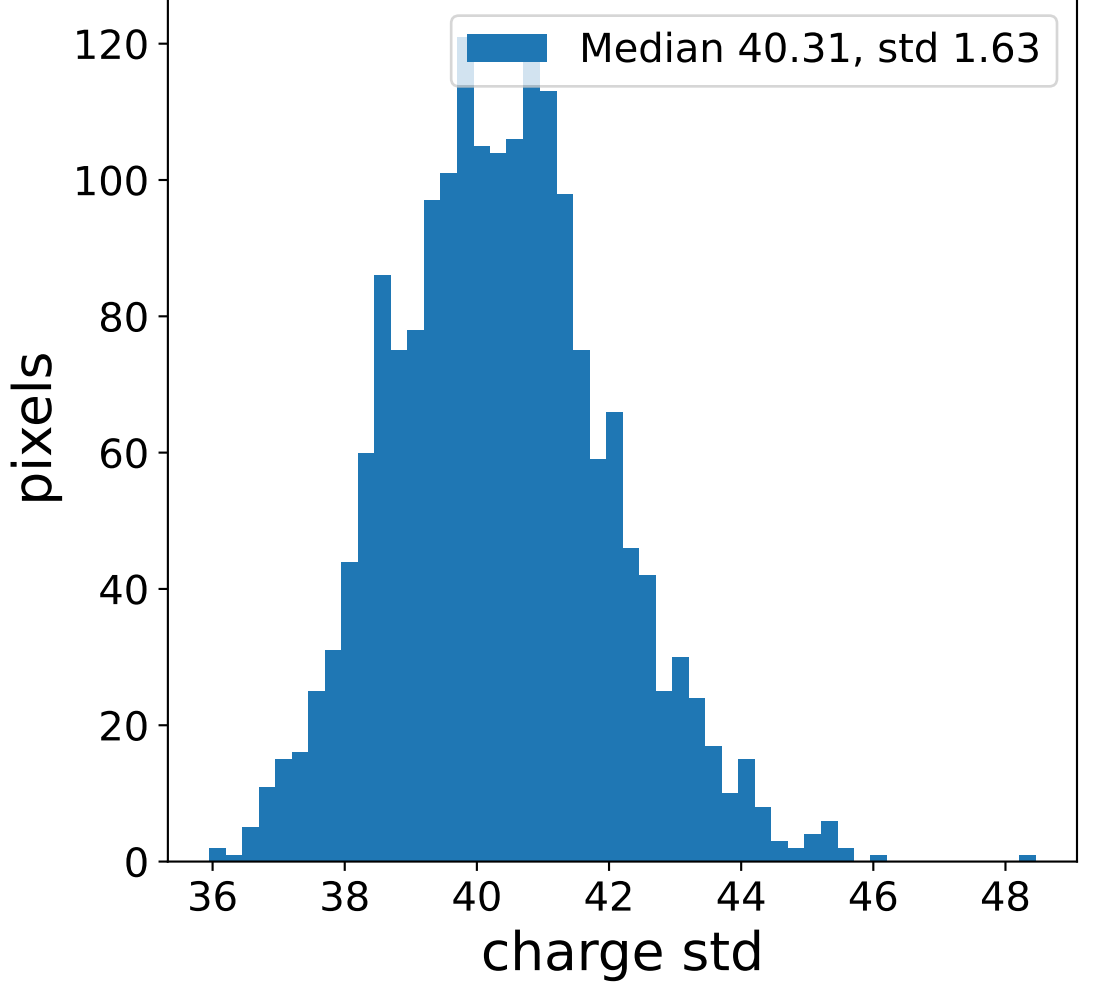

Run 7506

Run 7506

Run 7506 channel: HG

FF sample of 10000 events

pedestal sample of 10000 events

flat-fielded gain [ADC/pe]

Run 7506 channel: LG

FF sample of 10000 events

pedestal sample of 10000 events

flat-fielded gain [ADC/pe]