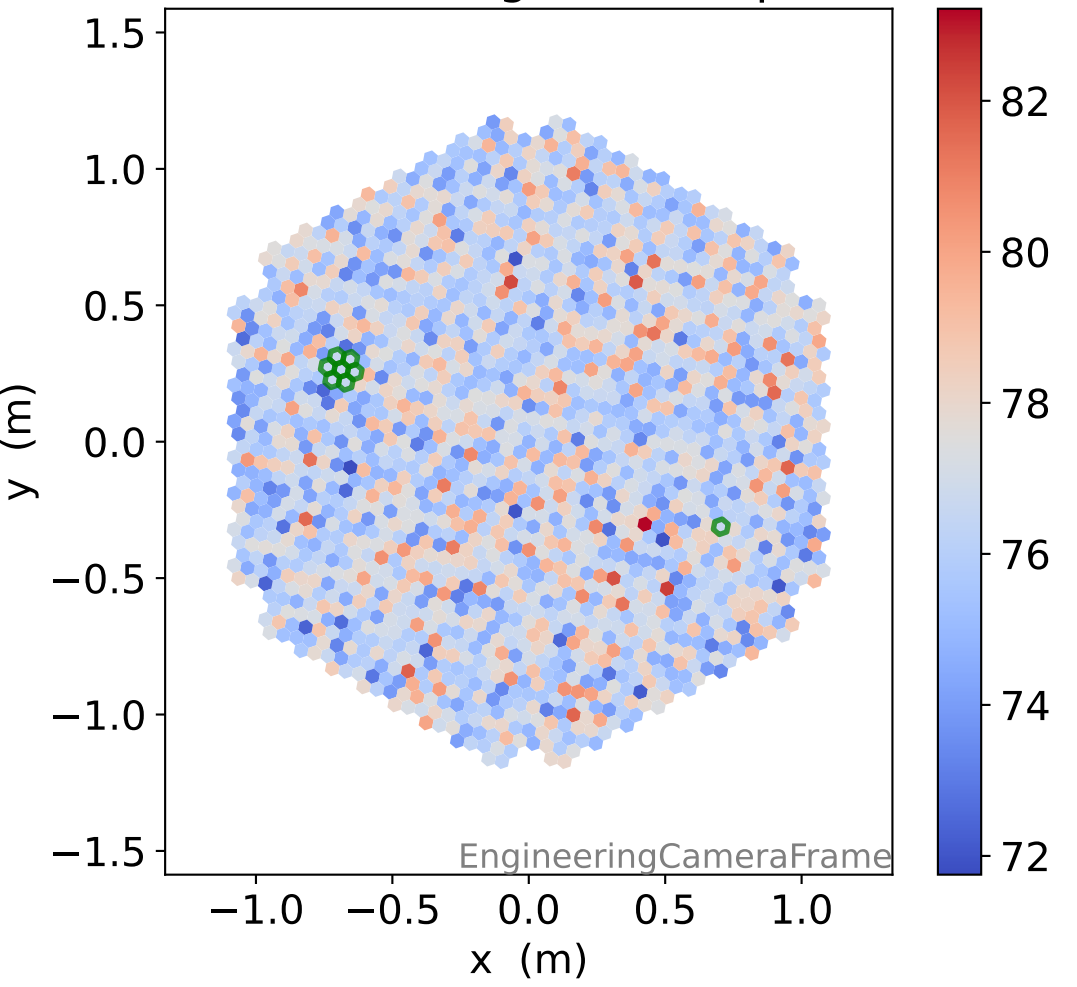

Run 7506

Run 7506

Run 7506 channel: HG

FF sample of 10000 events

pedestal sample of 10000 events

flat-fielded gain [ADC/pe]

Run 7506 channel: LG

FF sample of 10000 events

pedestal sample of 10000 events

flat-fielded gain [ADC/pe]