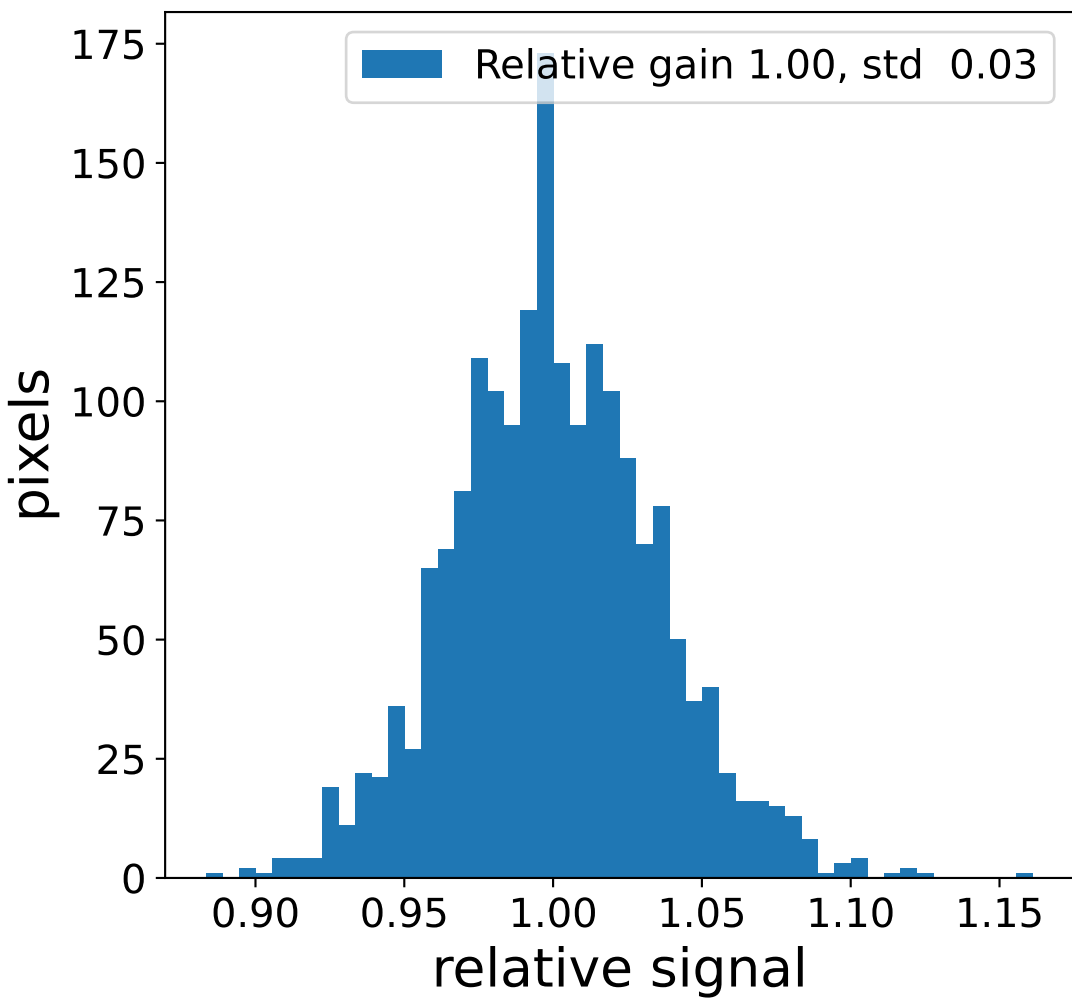

Run 7506

Run 7506

Run 7506 channel: HG

FF sample of 10000 events

pedestal sample of 10000 events

flat-fielded gain [ADC/pe]

Run 7506 channel: LG

FF sample of 10000 events

pedestal sample of 10000 events

flat-fielded gain [ADC/pe]