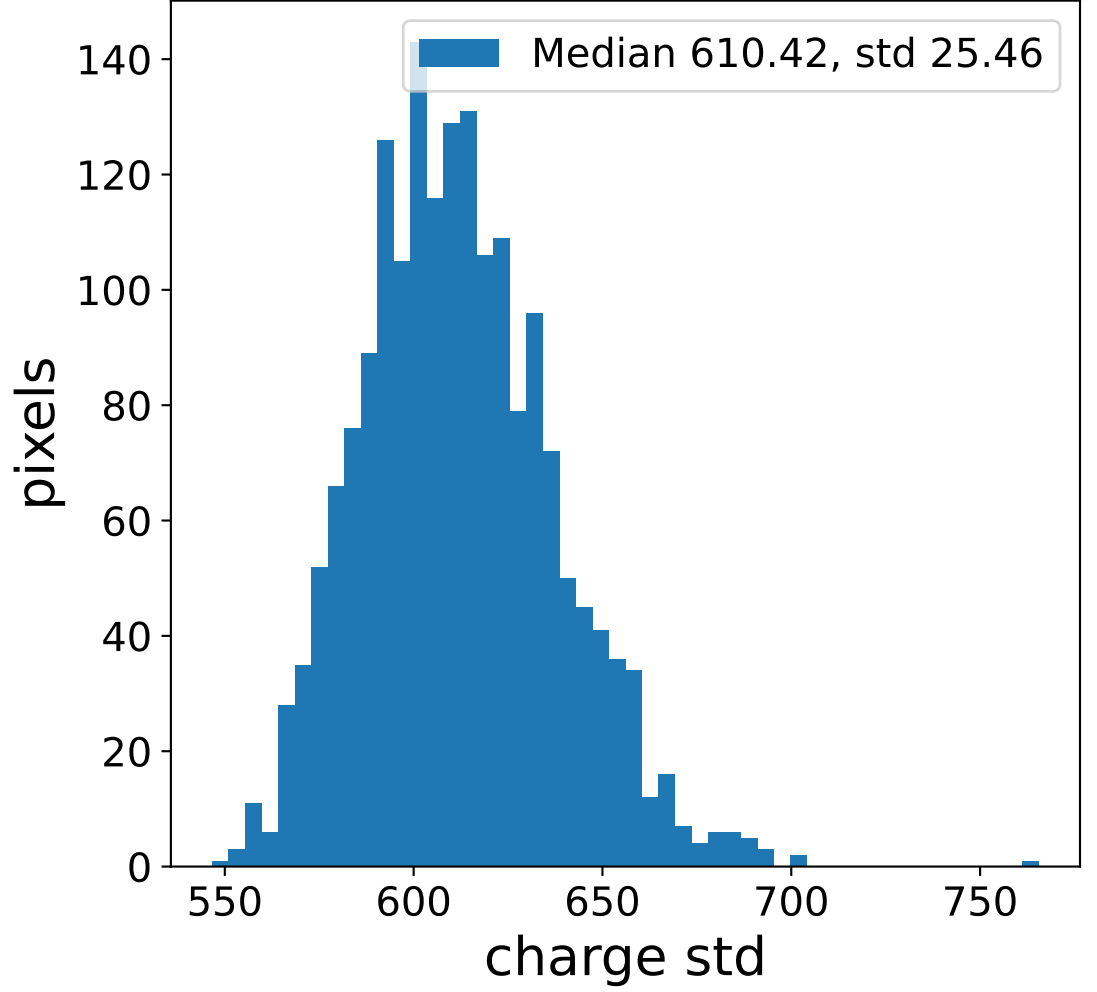

Run 7506

Run 7506

Run 7506 channel: HG

FF sample of 10000 events

pedestal sample of 10000 events

flat-fielded gain [ADC/pe]

Run 7506 channel: LG

FF sample of 10000 events

pedestal sample of 10000 events

flat-fielded gain [ADC/pe]