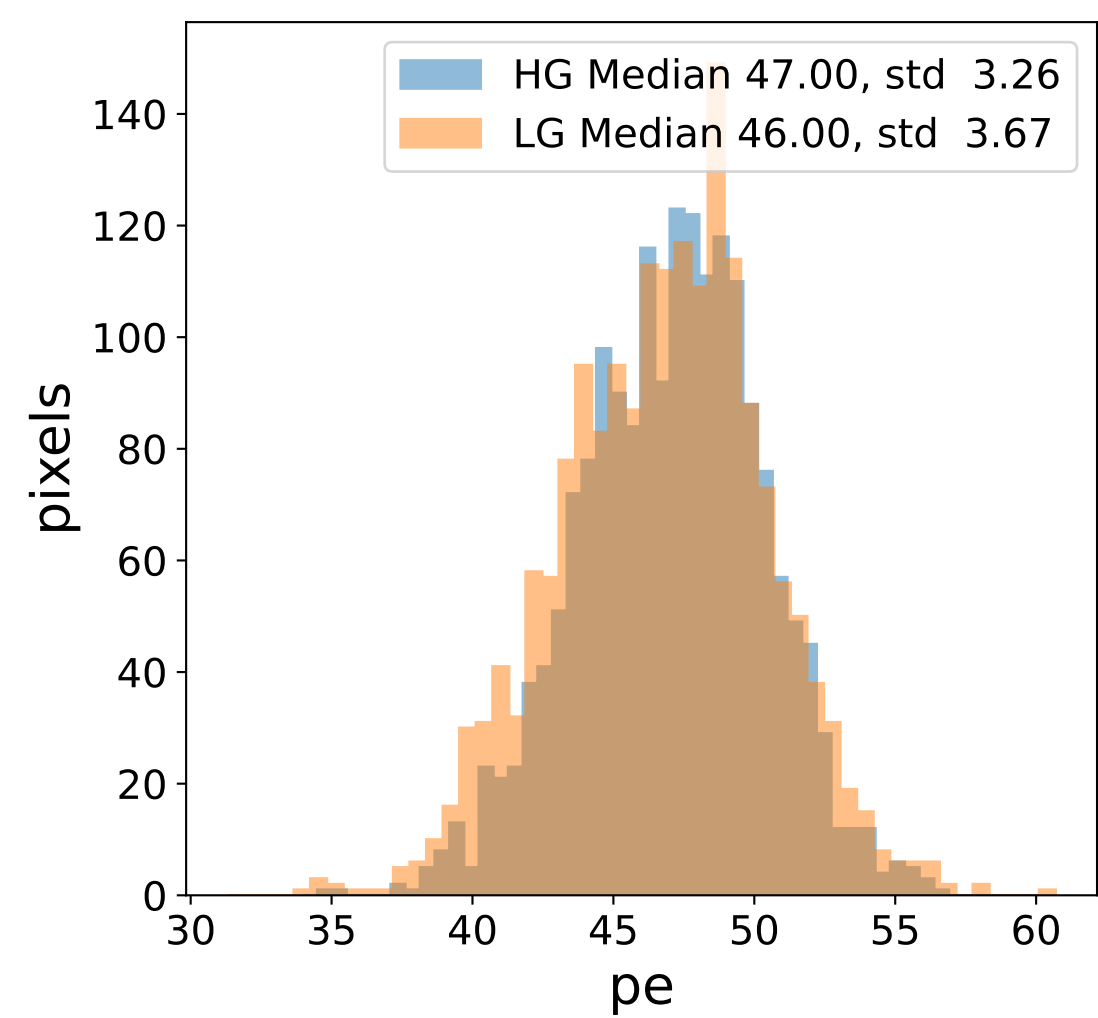

Run 7506

Run 7506

Run 7506 channel: HG

FF sample of 10000 events

pedestal sample of 10000 events

flat-fielded gain [ADC/pe]

Run 7506 channel: LG

FF sample of 10000 events

pedestal sample of 10000 events

flat-fielded gain [ADC/pe]