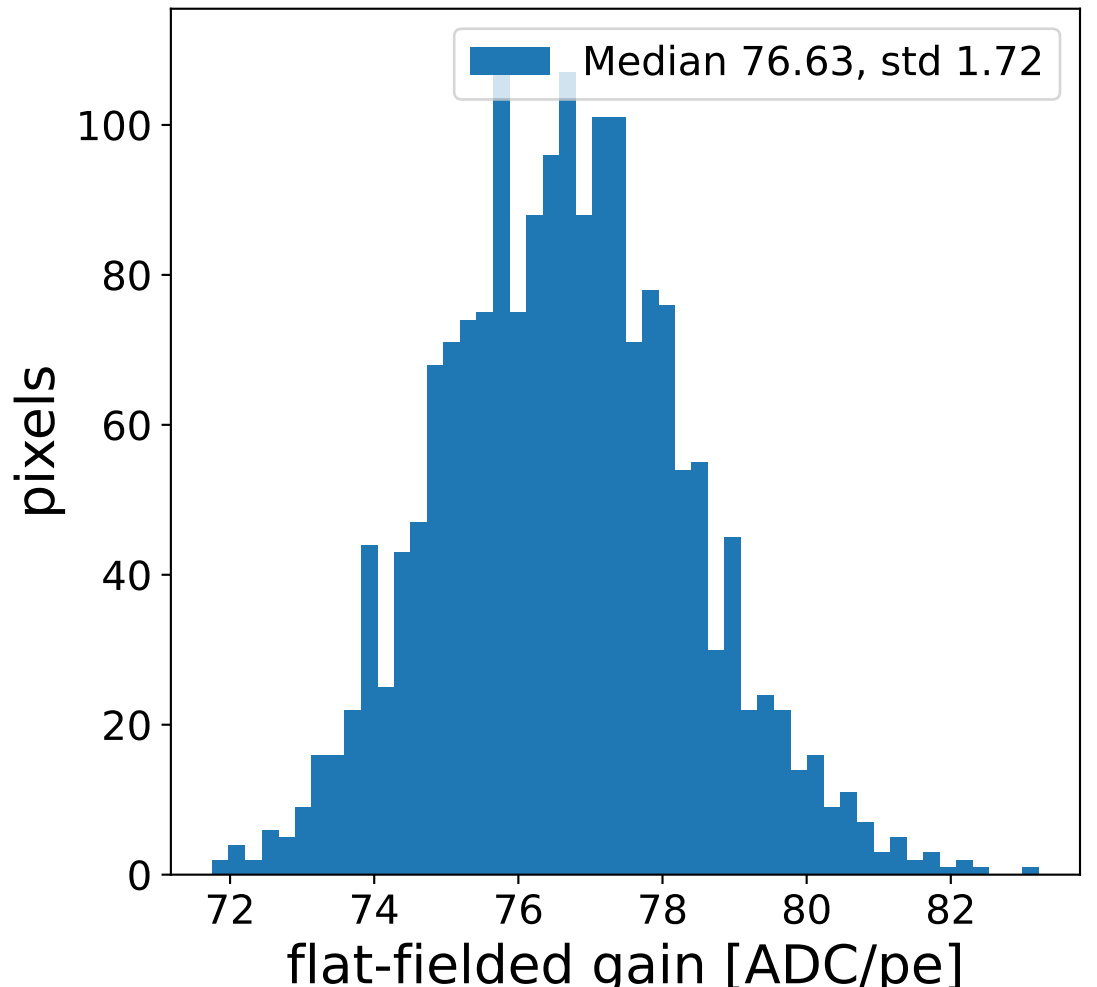

Run 7506

Run 7506

Run 7506 channel: HG

FF sample of 10000 events

pedestal sample of 10000 events

flat-fielded gain [ADC/pe]

Run 7506 channel: LG

FF sample of 10000 events

pedestal sample of 10000 events

flat-fielded gain [ADC/pe]