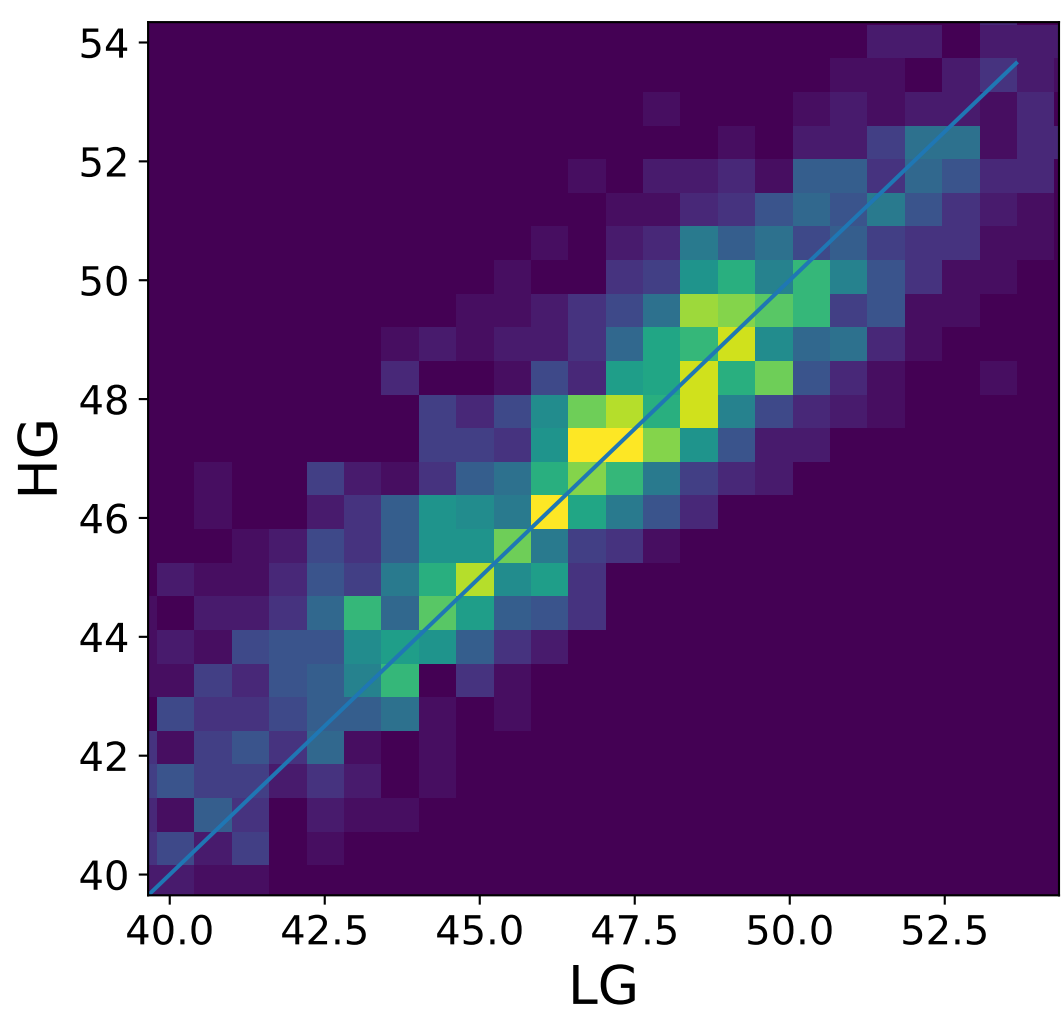

Run 7506

Run 7506

Run 7506 channel: HG

FF sample of 10000 events

pedestal sample of 10000 events

flat-fielded gain [ADC/pe]

Run 7506 channel: LG

FF sample of 10000 events

pedestal sample of 10000 events

flat-fielded gain [ADC/pe]