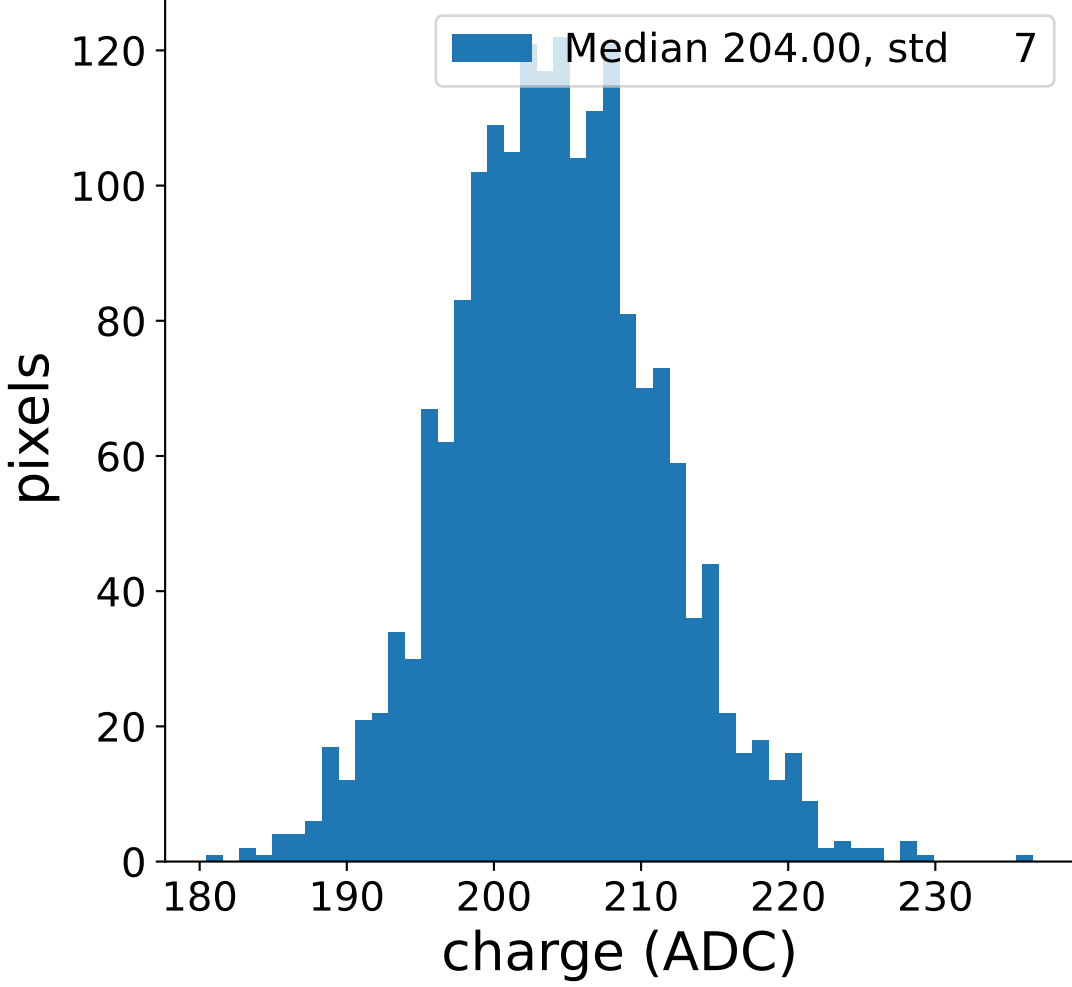

Run 7506

Run 7506

Run 7506 channel: HG

FF sample of 10000 events

pedestal sample of 10000 events

flat-fielded gain [ADC/pe]

Run 7506 channel: LG

FF sample of 10000 events

pedestal sample of 10000 events

flat-fielded gain [ADC/pe]