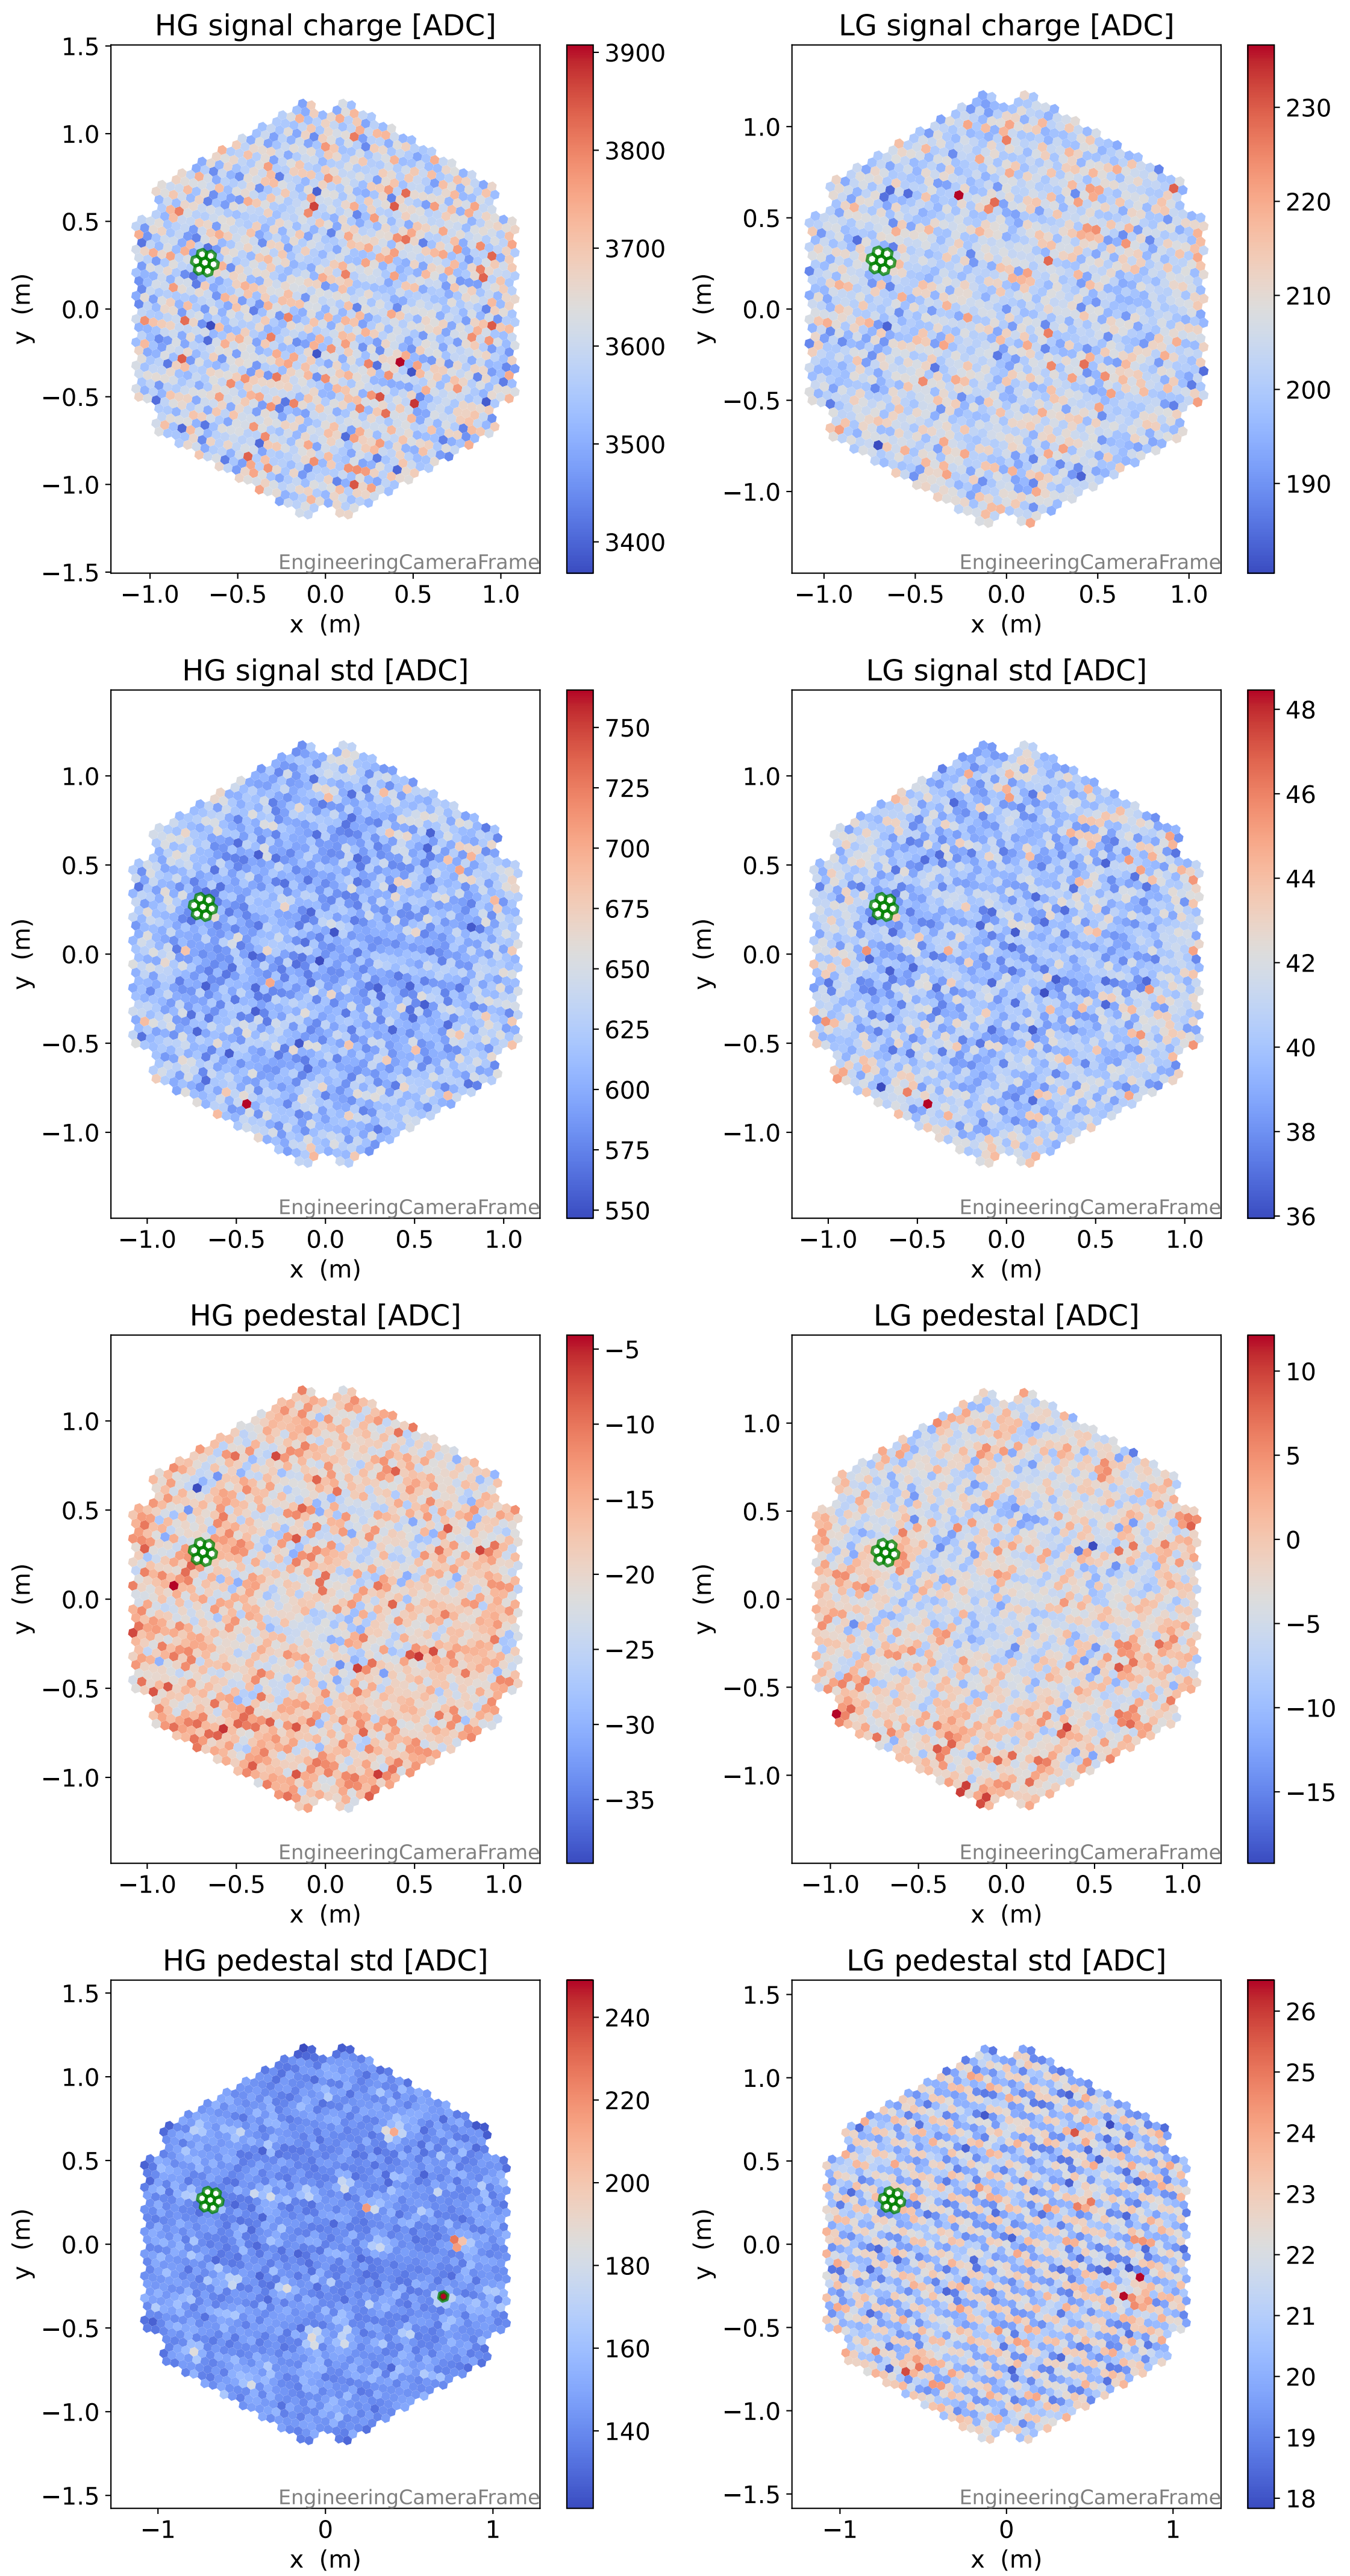

Run 7506

Run 7506

Run 7506 channel: HG

FF sample of 10000 events

pedestal sample of 10000 events

flat-fielded gain [ADC/pe]

Run 7506 channel: LG

FF sample of 10000 events

pedestal sample of 10000 events

flat-fielded gain [ADC/pe]