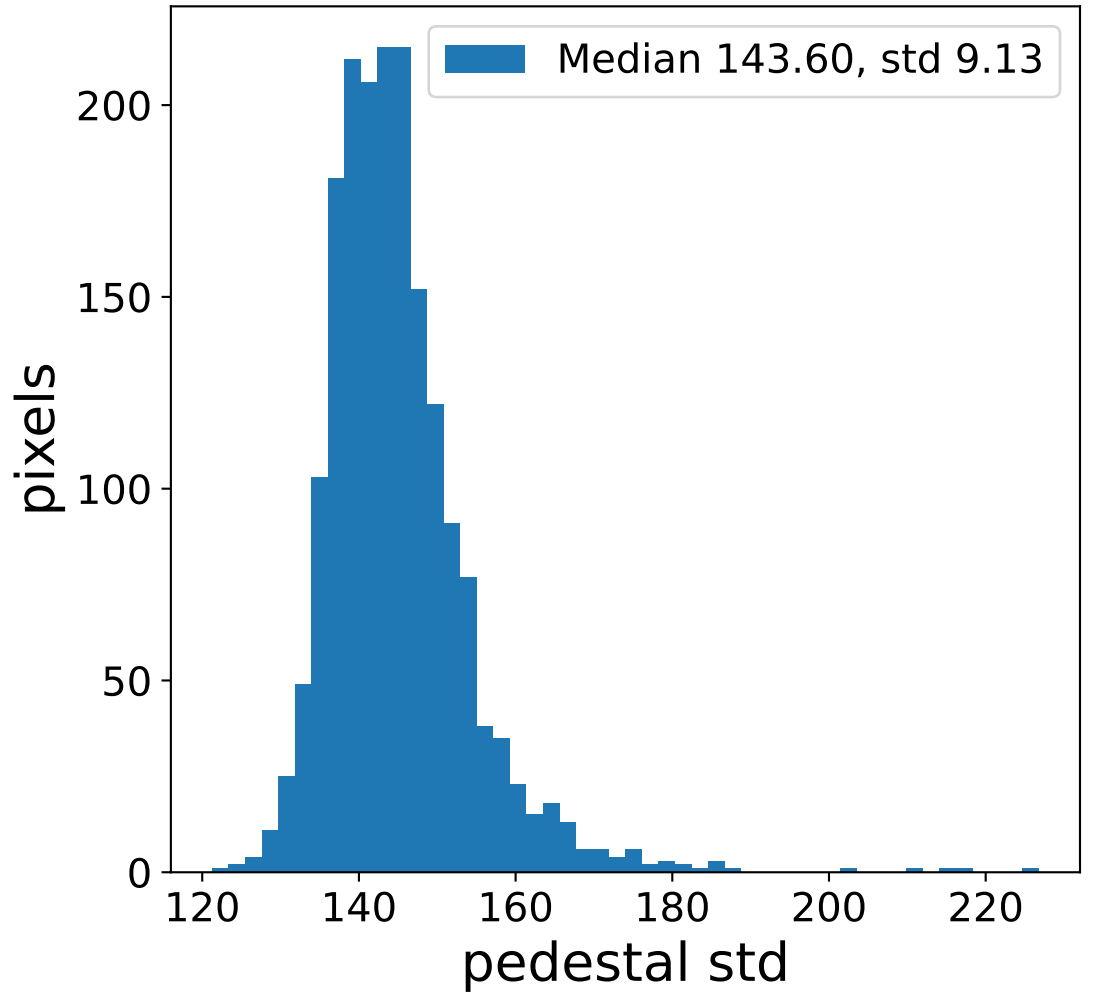

Run 7506

Run 7506

Run 7506 channel: HG

FF sample of 10000 events

pedestal sample of 10000 events

flat-fielded gain [ADC/pe]

Run 7506 channel: LG

FF sample of 10000 events

pedestal sample of 10000 events

flat-fielded gain [ADC/pe]