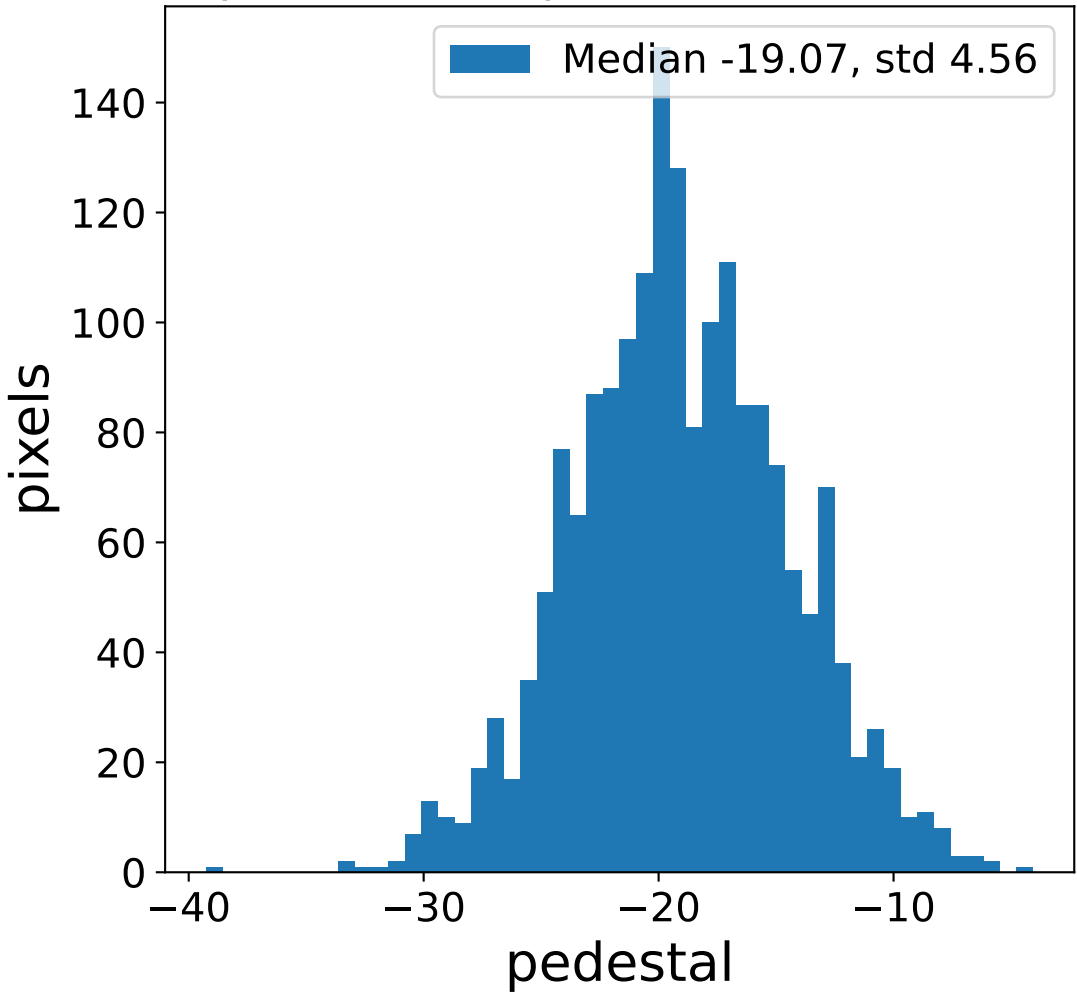

Run 7506

Run 7506

Run 7506 channel: HG

FF sample of 10000 events

pedestal sample of 10000 events

flat-fielded gain [ADC/pe]

Run 7506 channel: LG

FF sample of 10000 events

pedestal sample of 10000 events

flat-fielded gain [ADC/pe]