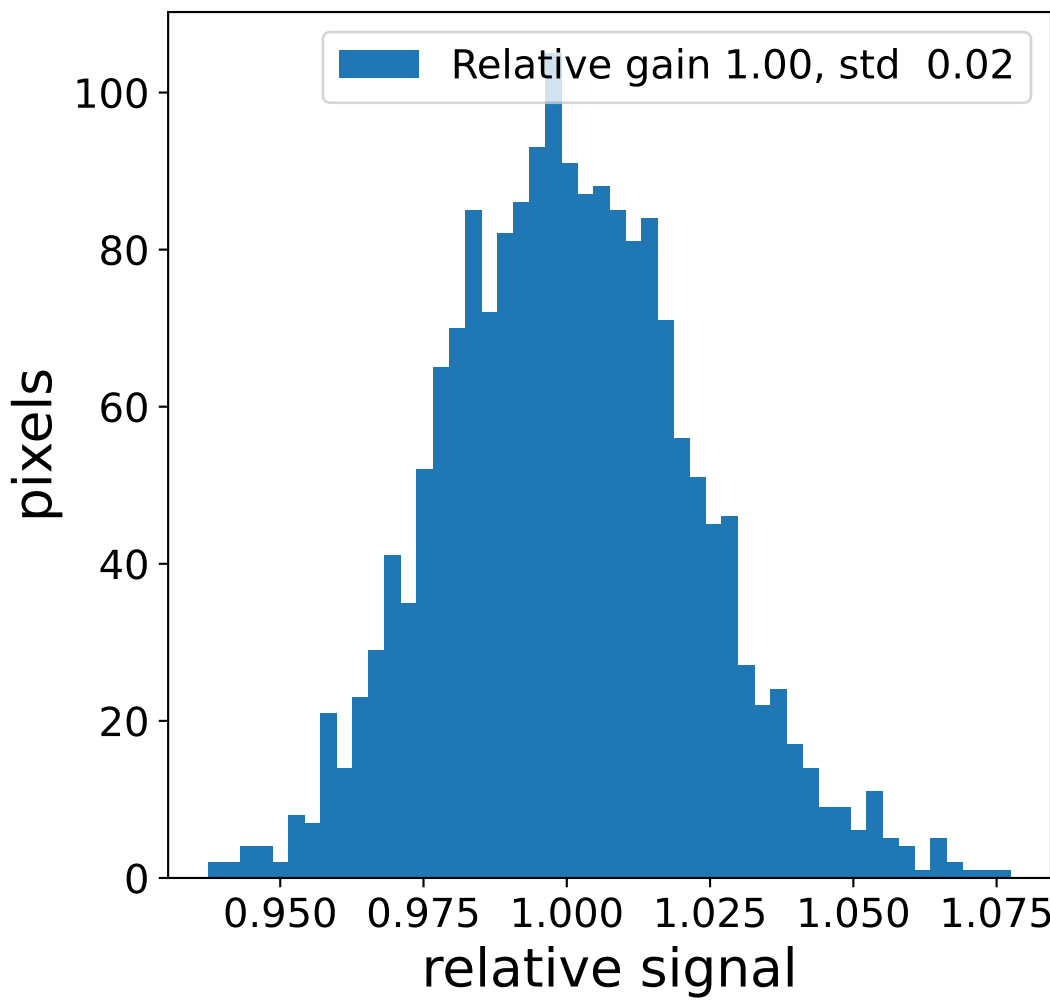

Run 7505

Run 7505

Run 7505 channel: HG

FF sample of 10000 events

pedestal sample of 10000 events

flat-fielded gain [ADC/pe]

Run 7505 channel: LG

FF sample of 10000 events

pedestal sample of 10000 events

flat-fielded gain [ADC/pe]