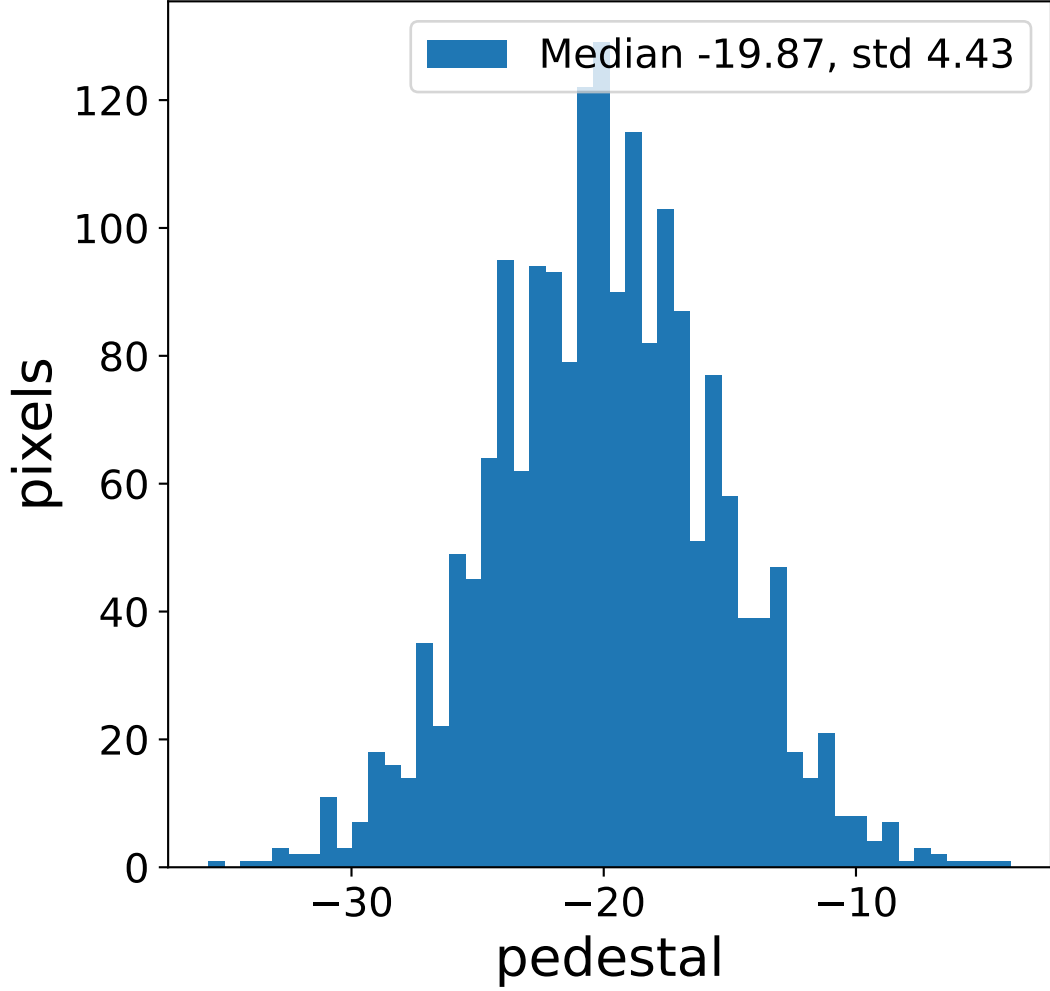

Run 7505

Run 7505

Run 7505 channel: HG

FF sample of 10000 events

pedestal sample of 10000 events

flat-fielded gain [ADC/pe]

Run 7505 channel: LG

FF sample of 10000 events

pedestal sample of 10000 events

flat-fielded gain [ADC/pe]