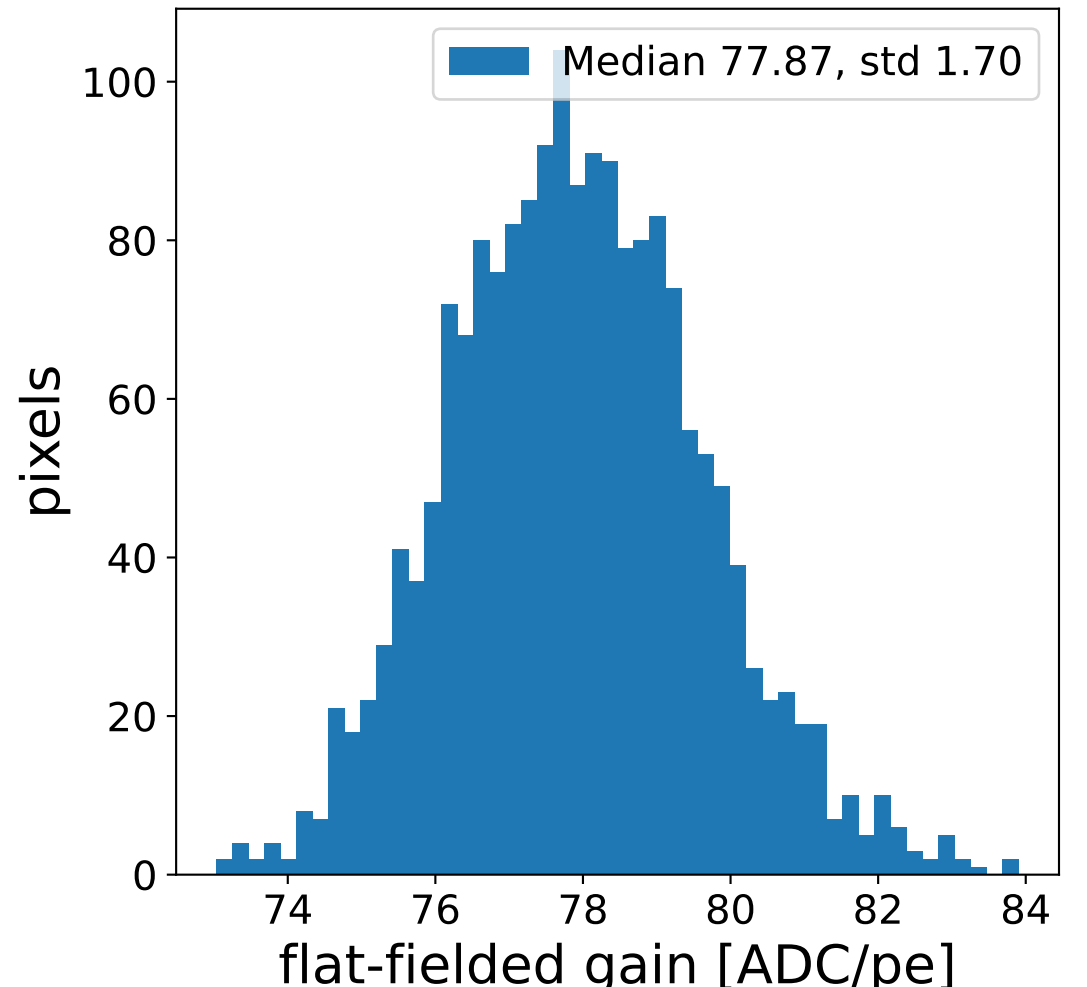

Run 7505

Run 7505

Run 7505 channel: HG

FF sample of 10000 events

pedestal sample of 10000 events

flat-fielded gain [ADC/pe]

Run 7505 channel: LG

FF sample of 10000 events

pedestal sample of 10000 events

flat-fielded gain [ADC/pe]