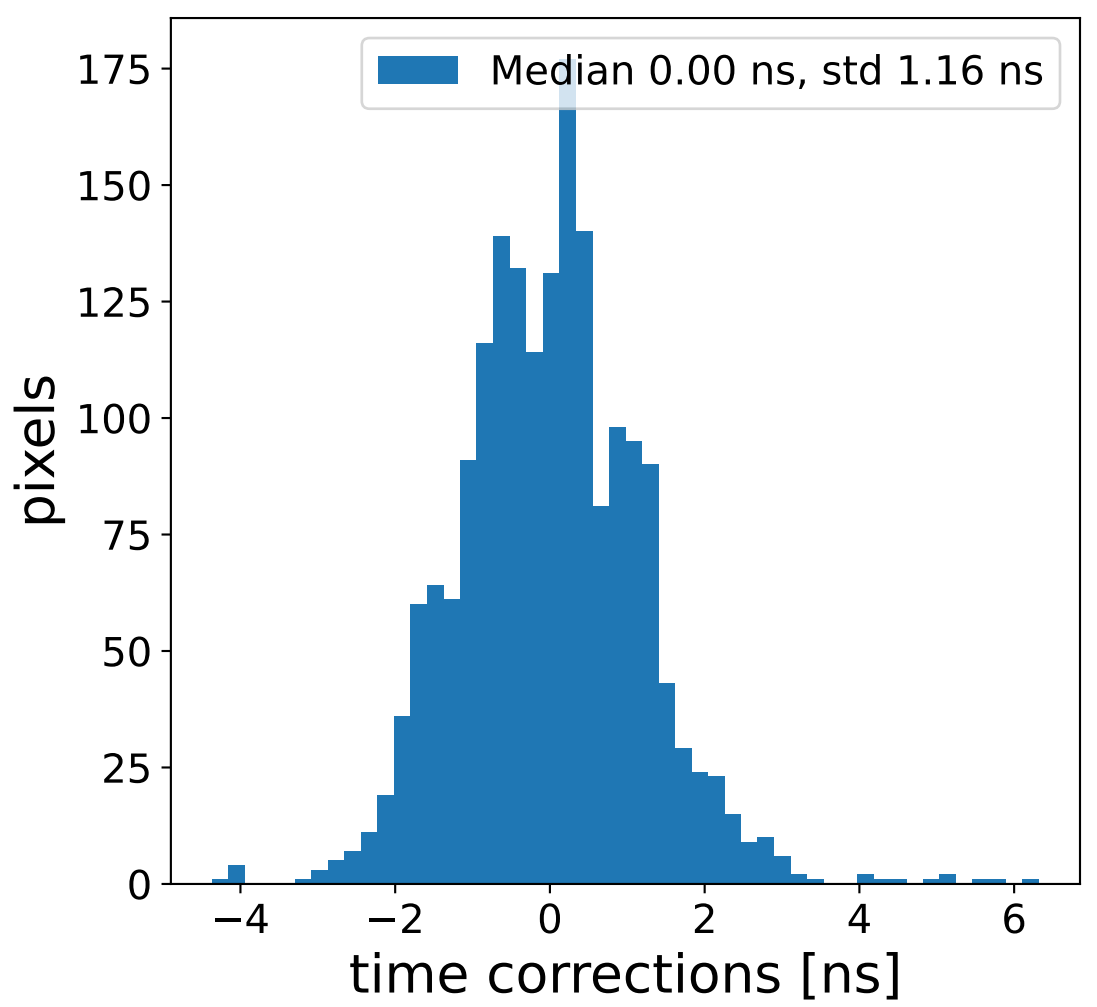

Run 7505

Run 7505

Run 7505 channel: HG

FF sample of 10000 events

pedestal sample of 10000 events

flat-fielded gain [ADC/pe]

Run 7505 channel: LG

FF sample of 10000 events

pedestal sample of 10000 events

flat-fielded gain [ADC/pe]