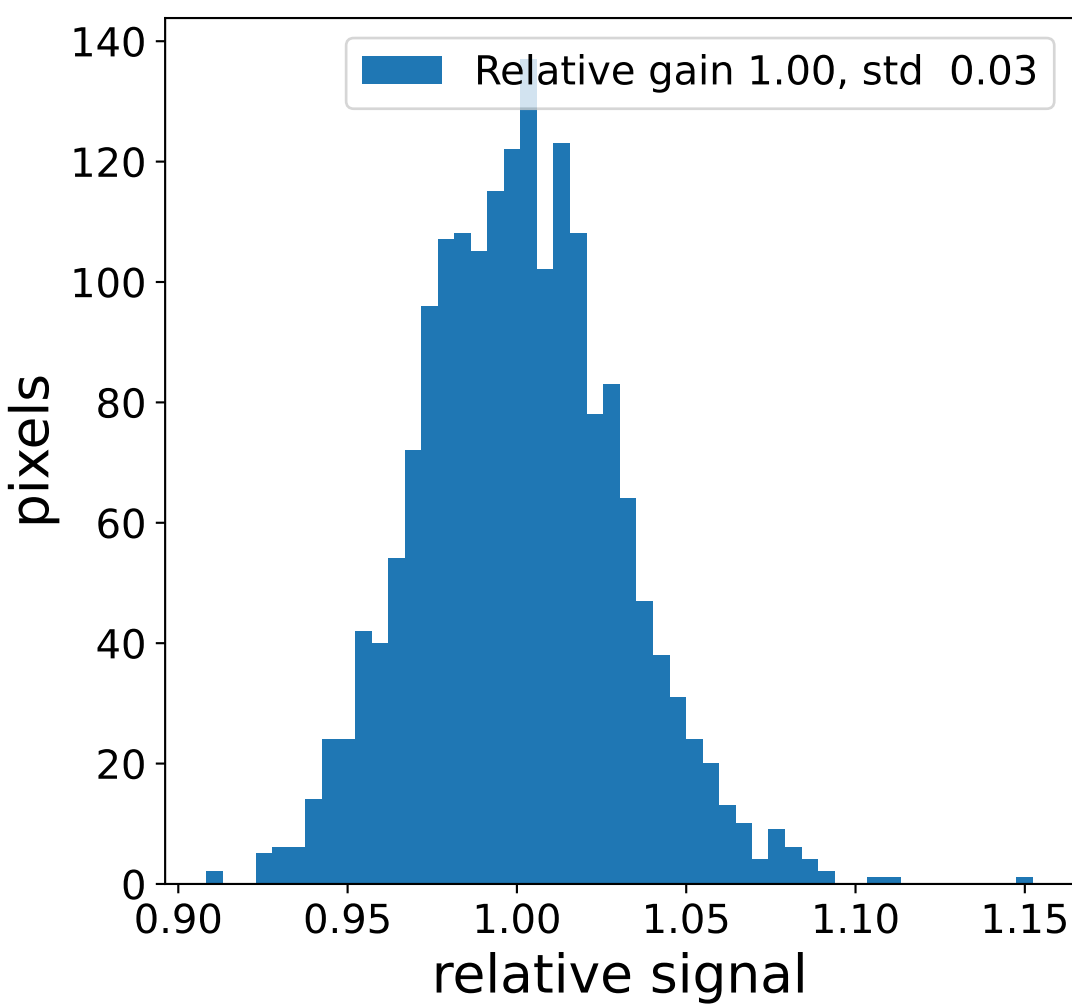

Run 7505

Run 7505

Run 7505 channel: HG

FF sample of 10000 events

pedestal sample of 10000 events

flat-fielded gain [ADC/pe]

Run 7505 channel: LG

FF sample of 10000 events

pedestal sample of 10000 events

flat-fielded gain [ADC/pe]