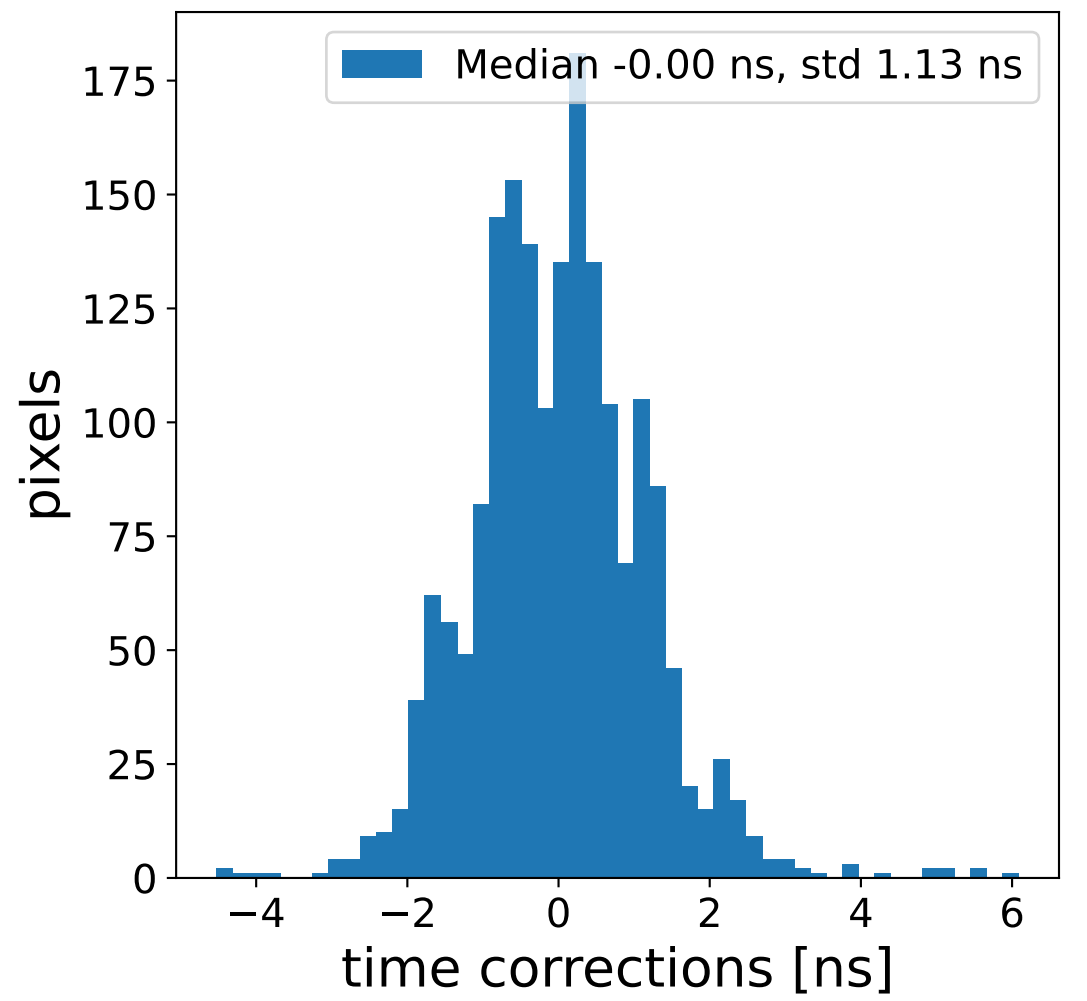

Run 7505

Run 7505

Run 7505 channel: HG

FF sample of 10000 events

pedestal sample of 10000 events

flat-fielded gain [ADC/pe]

Run 7505 channel: LG

FF sample of 10000 events

pedestal sample of 10000 events

flat-fielded gain [ADC/pe]