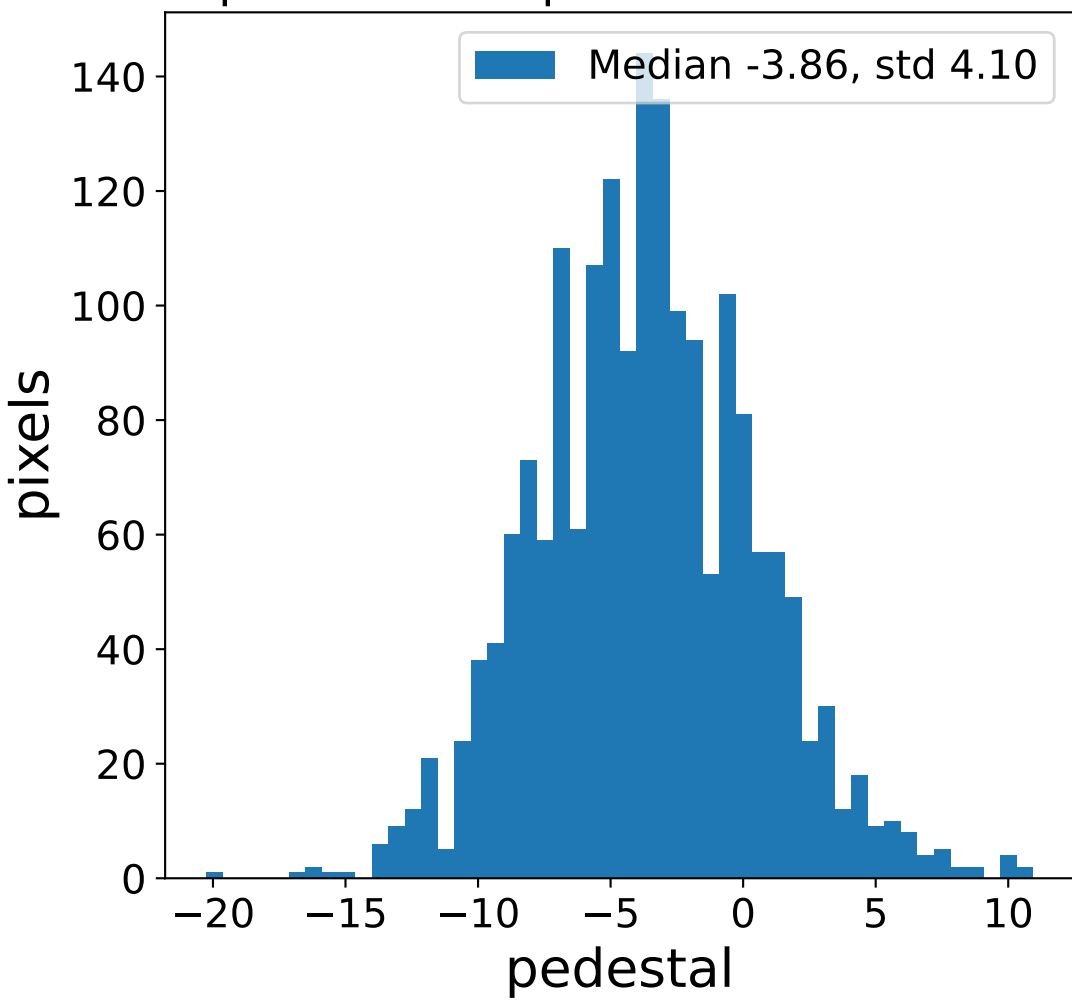

Run 7505

Run 7505

Run 7505 channel: HG

FF sample of 10000 events

pedestal sample of 10000 events

flat-fielded gain [ADC/pe]

Run 7505 channel: LG

FF sample of 10000 events

pedestal sample of 10000 events

flat-fielded gain [ADC/pe]