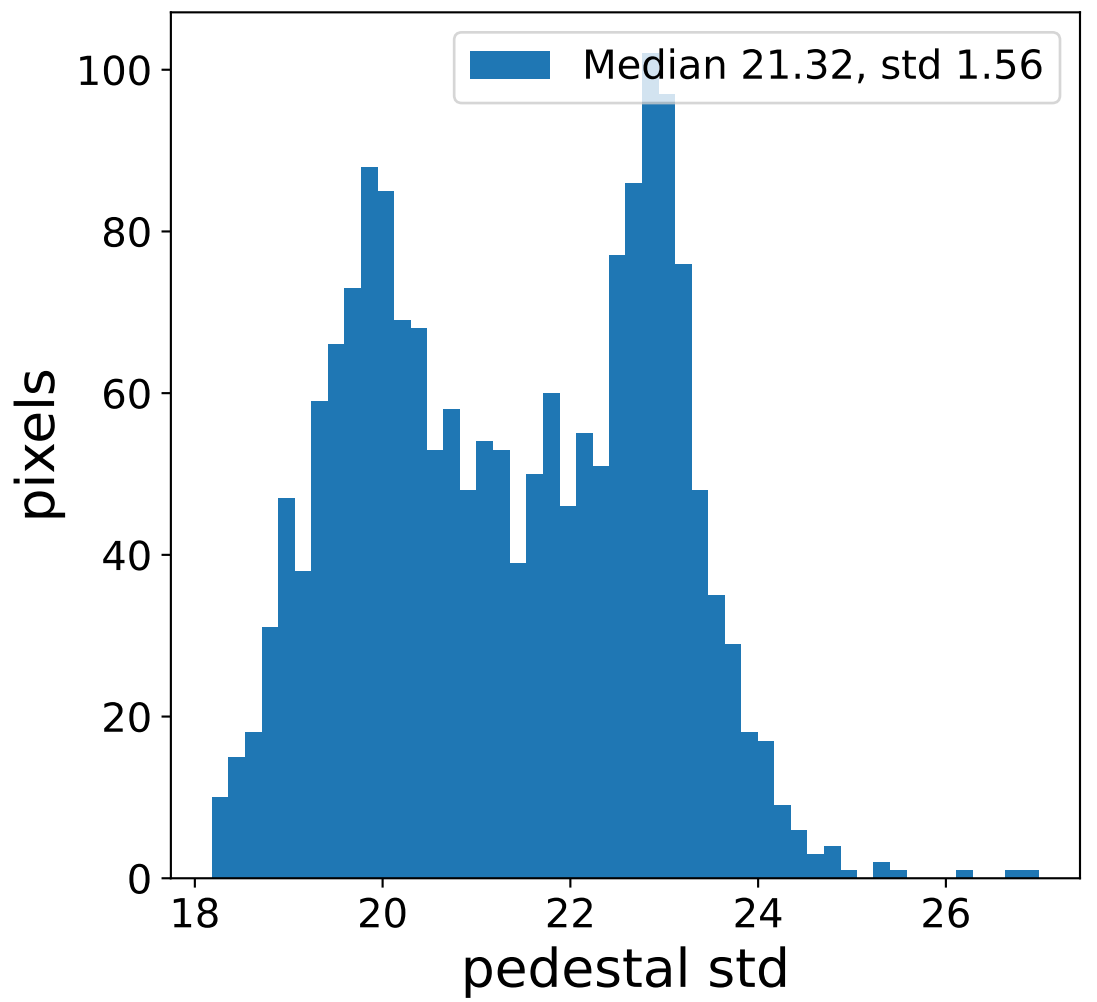

Run 7505

Run 7505

Run 7505 channel: HG

FF sample of 10000 events

pedestal sample of 10000 events

flat-fielded gain [ADC/pe]

Run 7505 channel: LG

FF sample of 10000 events

pedestal sample of 10000 events

flat-fielded gain [ADC/pe]