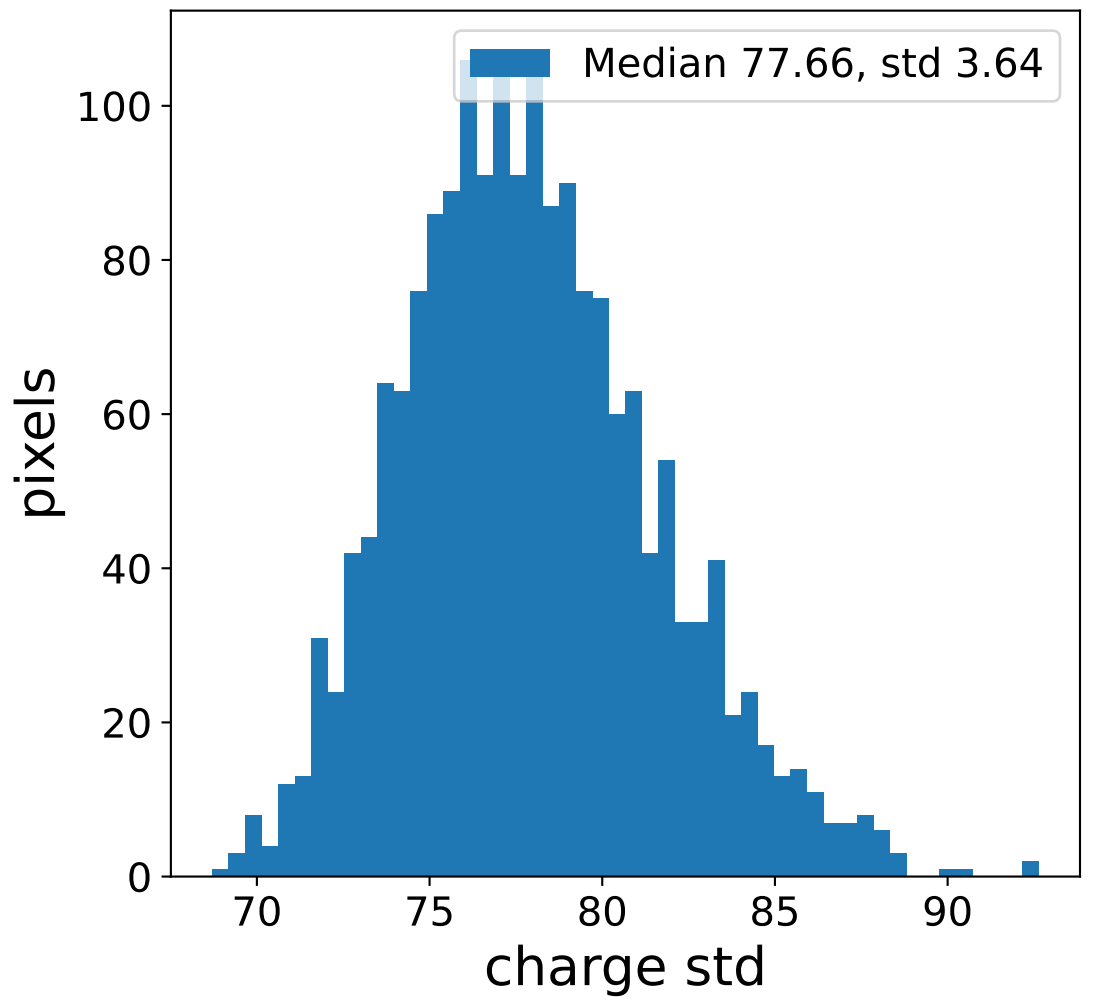

Run 7505

Run 7505

Run 7505 channel: HG

FF sample of 10000 events

pedestal sample of 10000 events

flat-fielded gain [ADC/pe]

Run 7505 channel: LG

FF sample of 10000 events

pedestal sample of 10000 events

flat-fielded gain [ADC/pe]