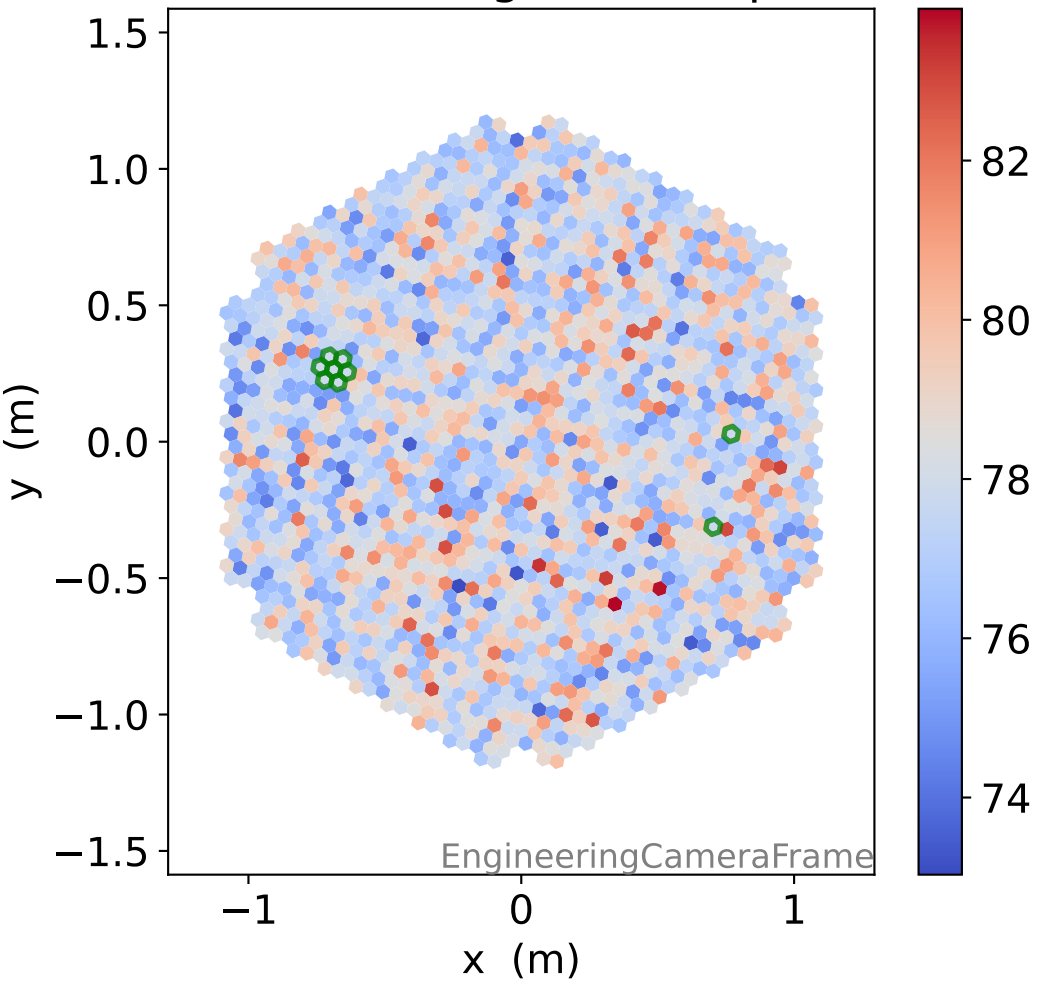

Run 7505

Run 7505

Run 7505 channel: HG

FF sample of 10000 events

pedestal sample of 10000 events

flat-fielded gain [ADC/pe]

Run 7505 channel: LG

FF sample of 10000 events

pedestal sample of 10000 events

flat-fielded gain [ADC/pe]