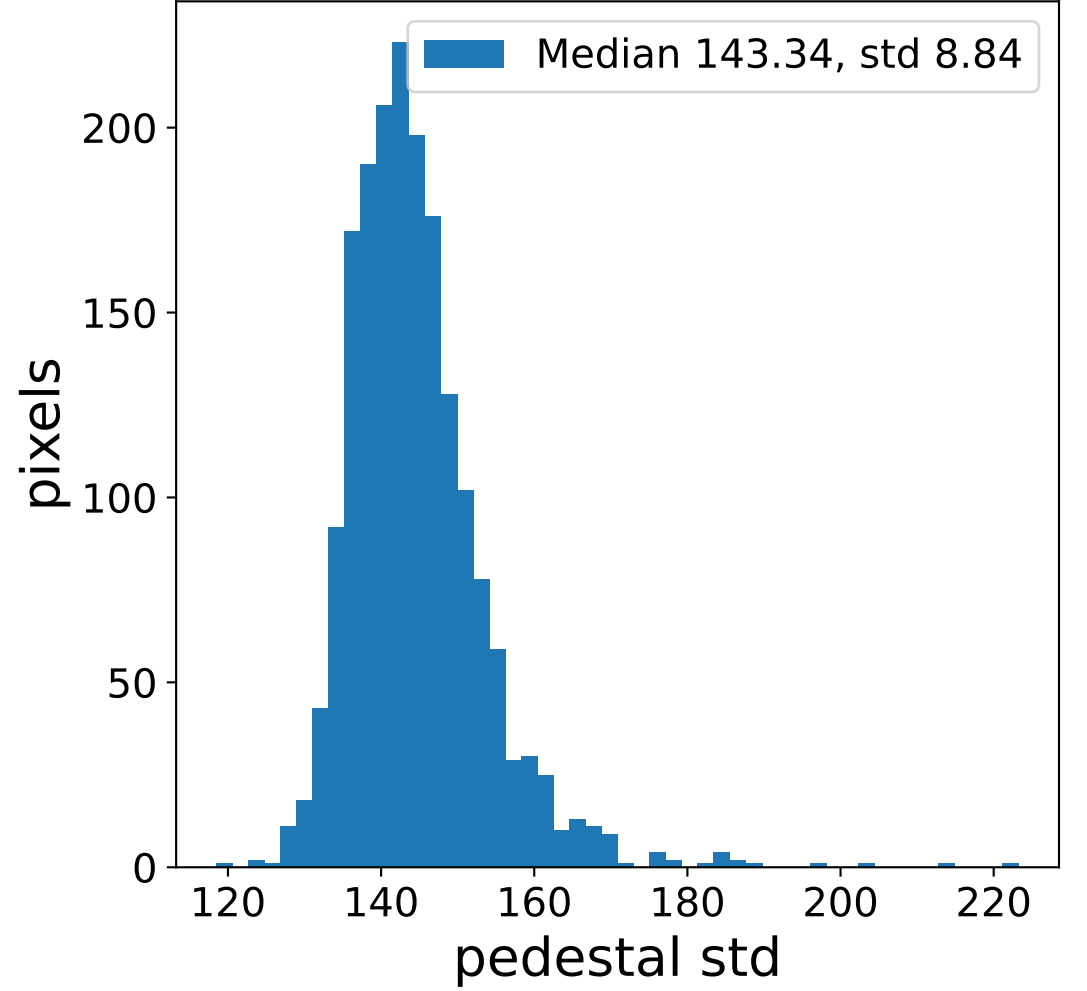

Run 7505

Run 7505

Run 7505 channel: HG

FF sample of 10000 events

pedestal sample of 10000 events

flat-fielded gain [ADC/pe]

Run 7505 channel: LG

FF sample of 10000 events

pedestal sample of 10000 events

flat-fielded gain [ADC/pe]