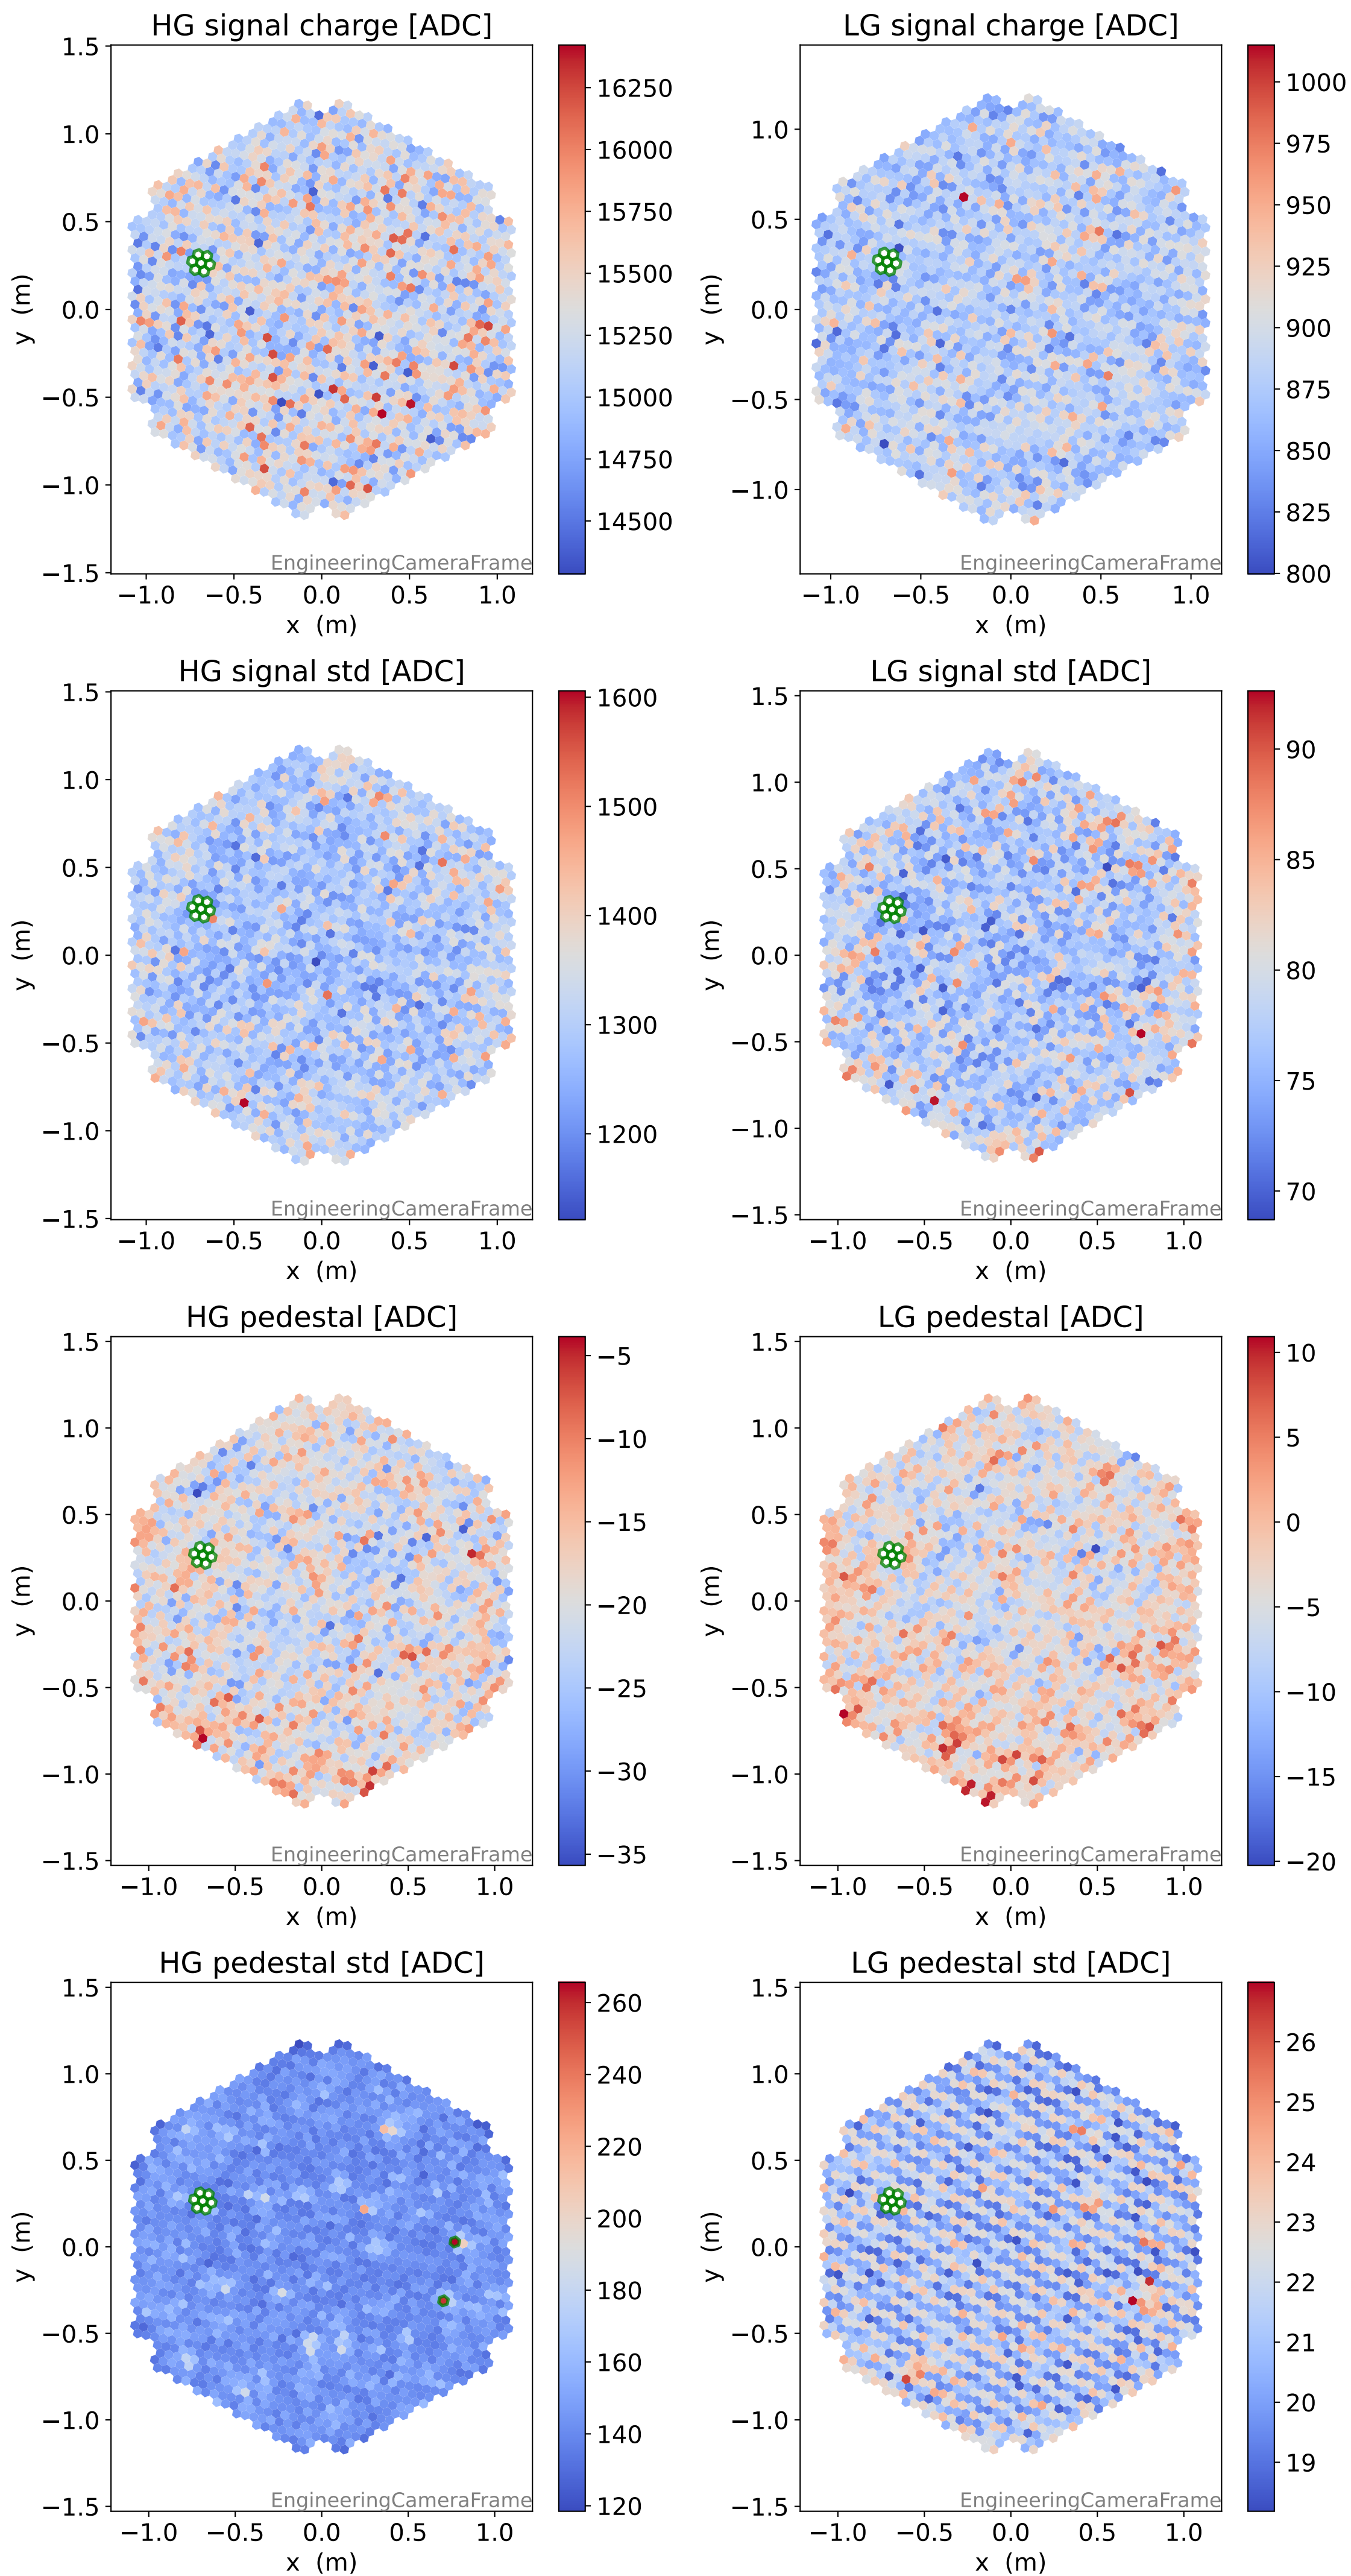

Run 7505

Run 7505

Run 7505 channel: HG

FF sample of 10000 events

pedestal sample of 10000 events

flat-fielded gain [ADC/pe]

Run 7505 channel: LG

FF sample of 10000 events

pedestal sample of 10000 events

flat-fielded gain [ADC/pe]