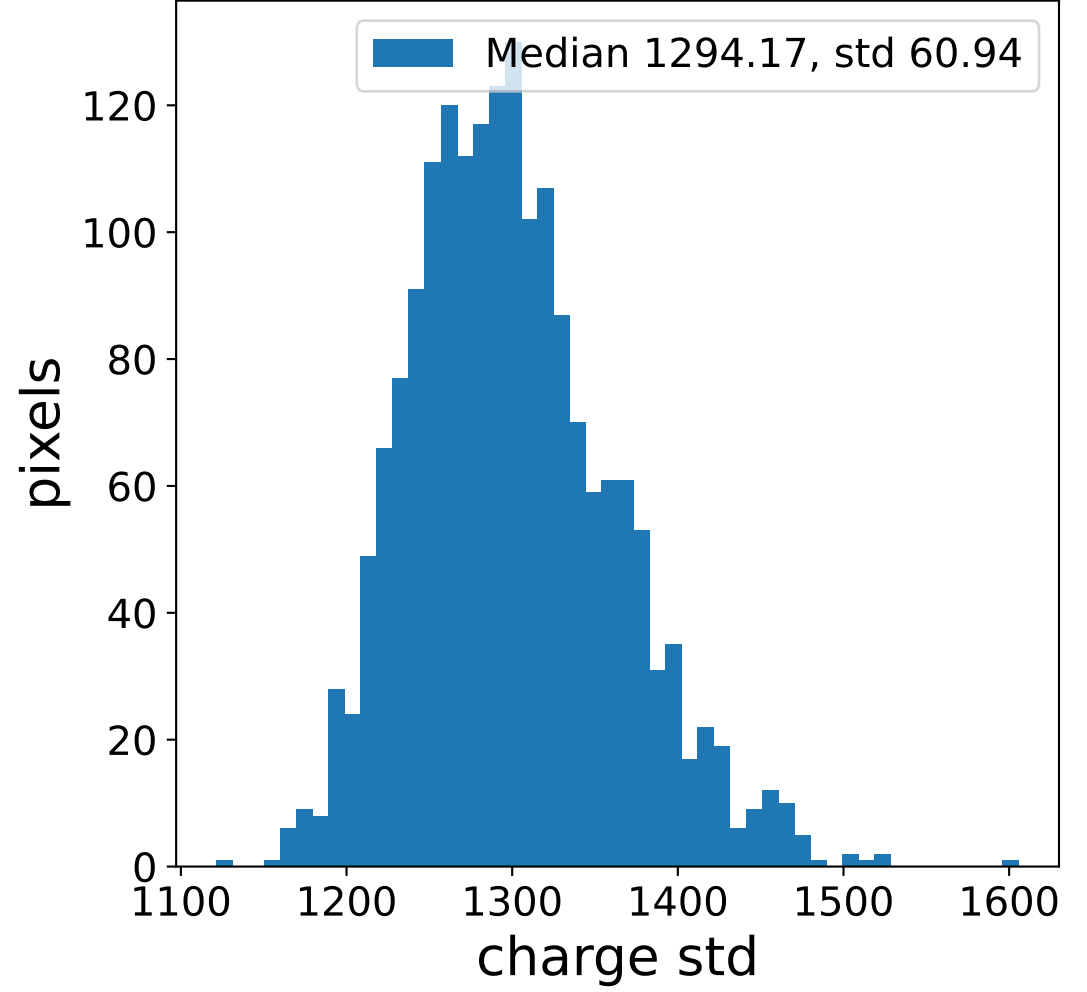

Run 7505

Run 7505

Run 7505 channel: HG

FF sample of 10000 events

pedestal sample of 10000 events

flat-fielded gain [ADC/pe]

Run 7505 channel: LG

FF sample of 10000 events

pedestal sample of 10000 events

flat-fielded gain [ADC/pe]