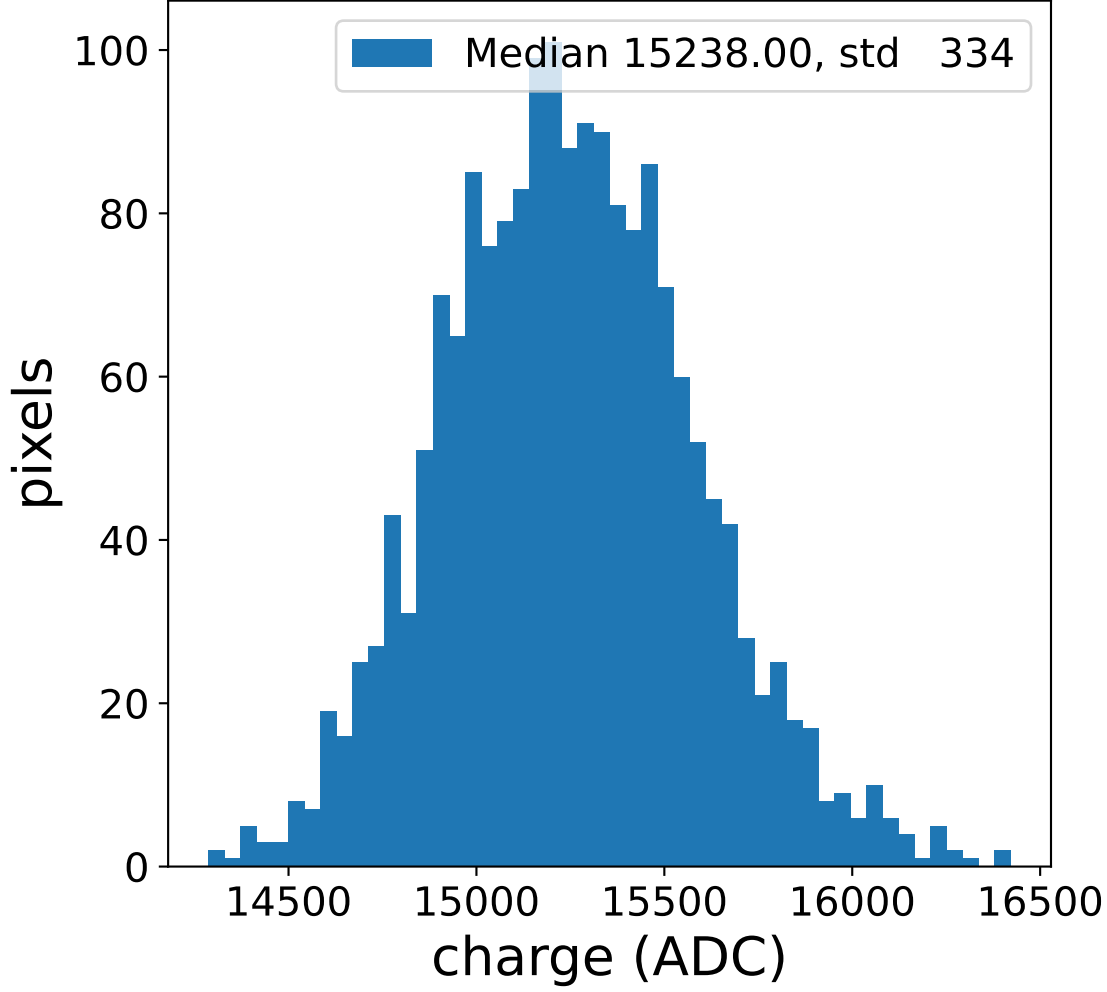

Run 7505

Run 7505

Run 7505 channel: HG

FF sample of 10000 events

pedestal sample of 10000 events

flat-fielded gain [ADC/pe]

Run 7505 channel: LG

FF sample of 10000 events

pedestal sample of 10000 events

flat-fielded gain [ADC/pe]