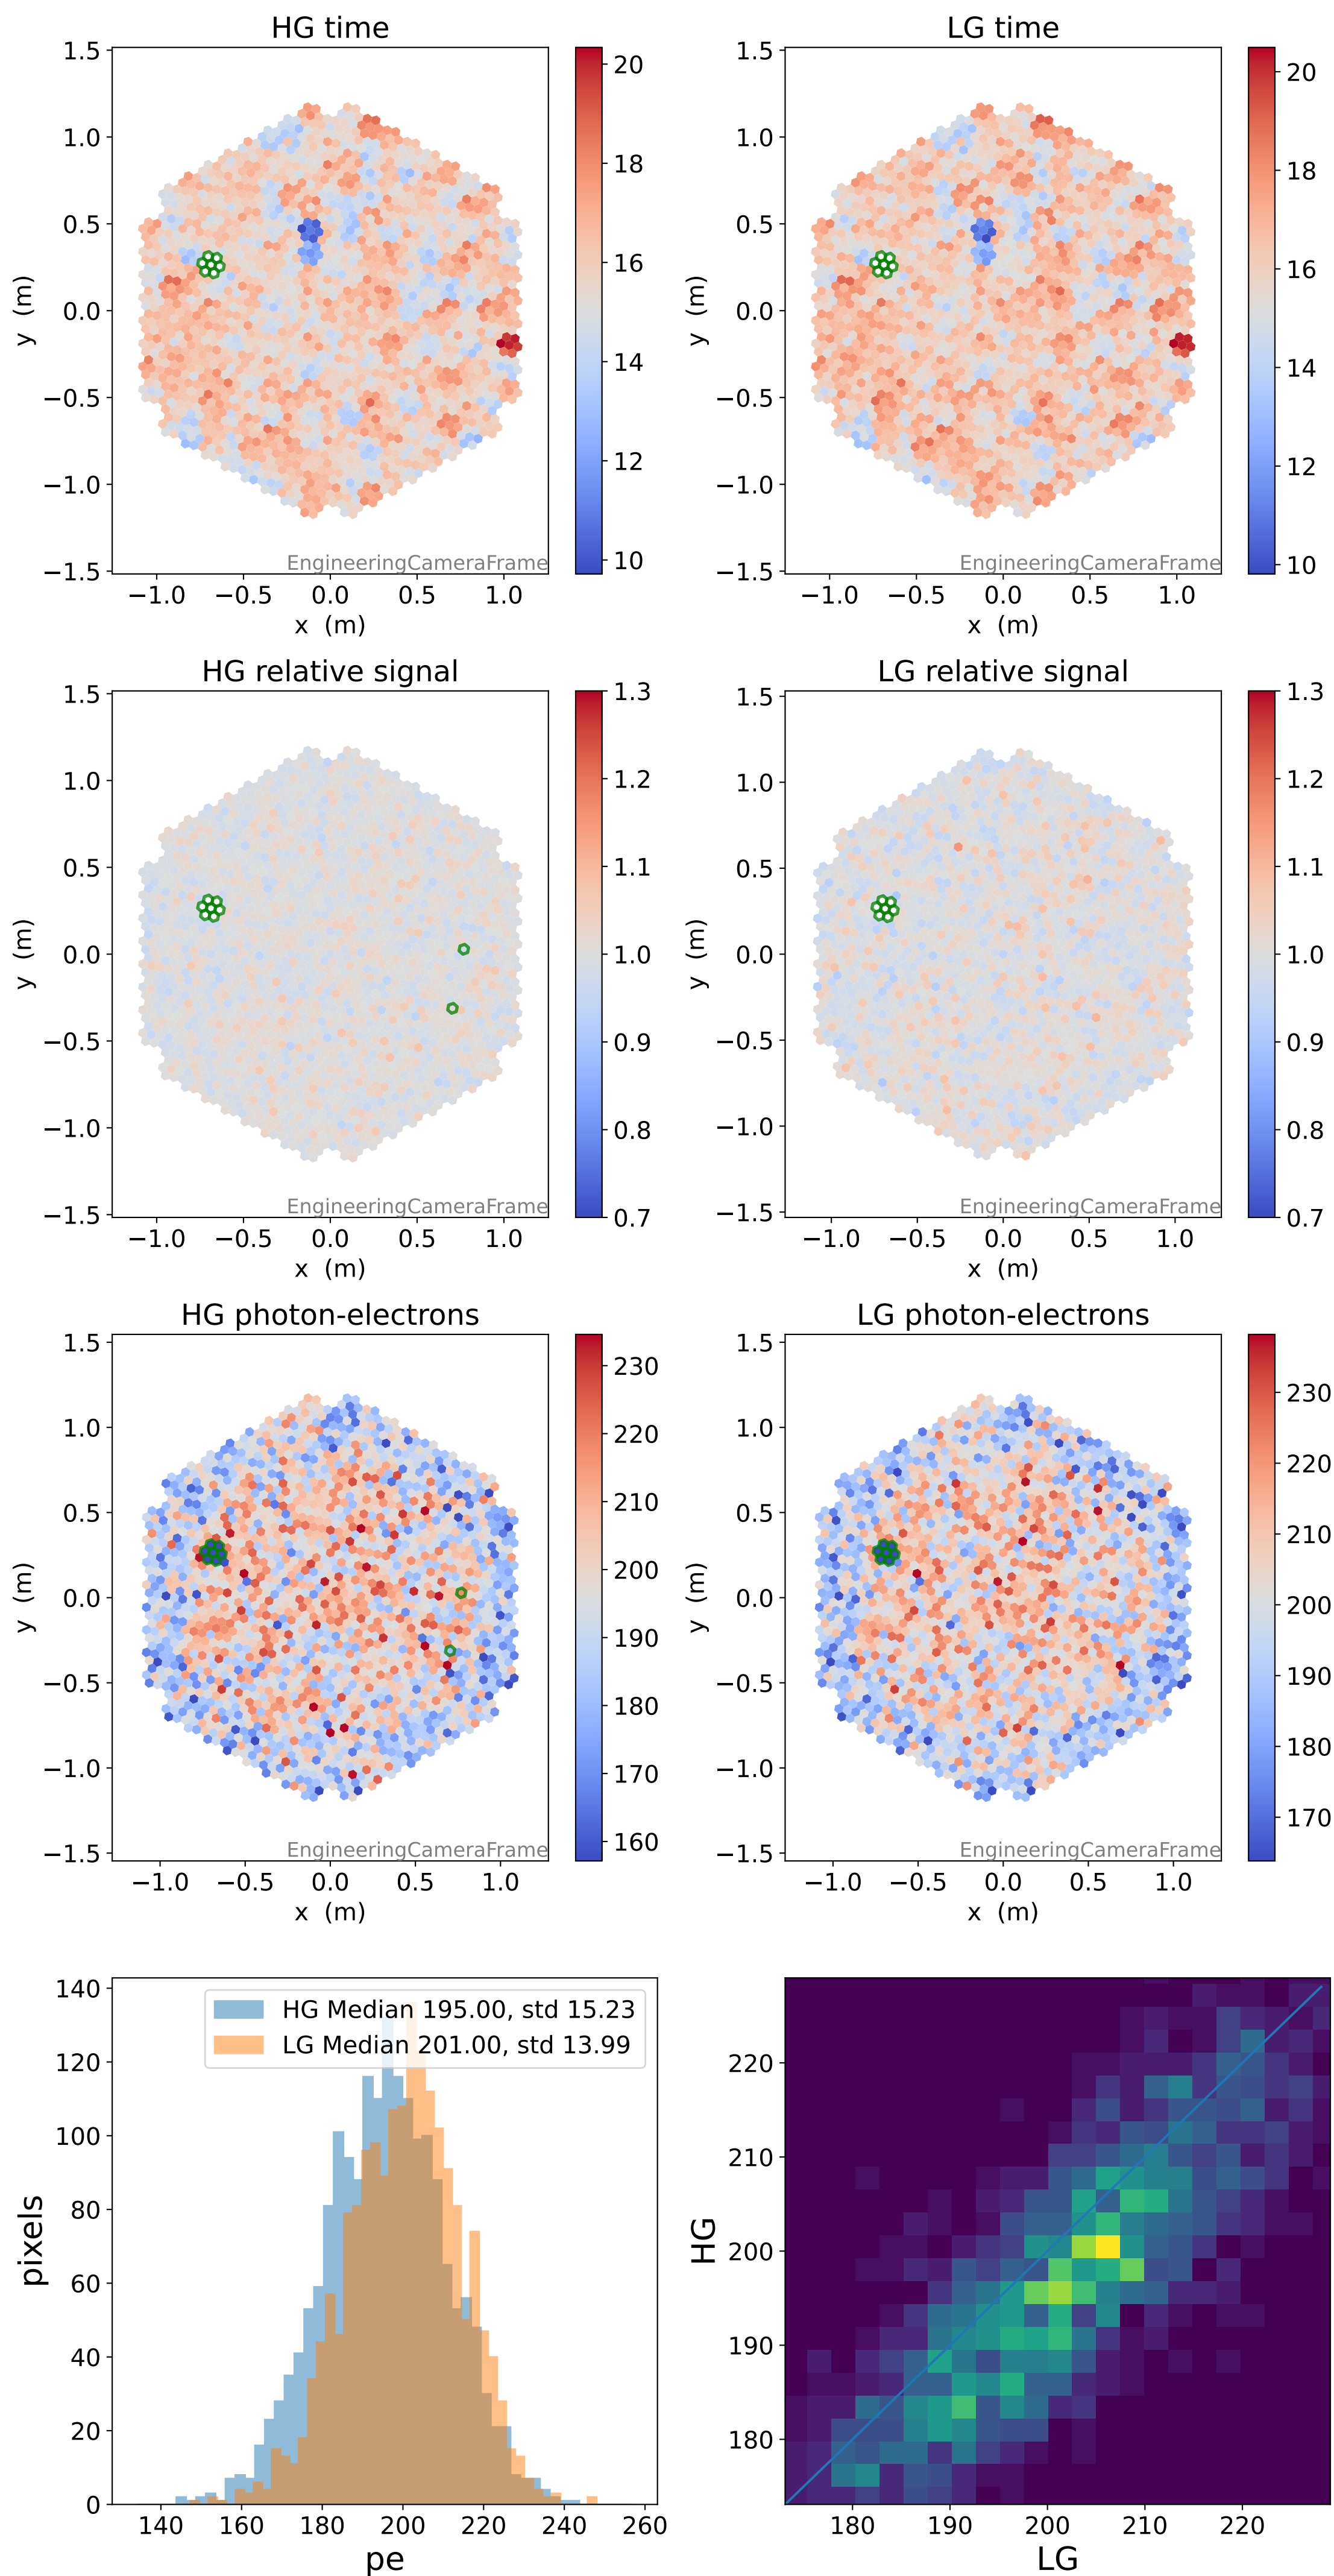

Run 7505

Run 7505

Run 7505 channel: HG

FF sample of 10000 events

pedestal sample of 10000 events

flat-fielded gain [ADC/pe]

Run 7505 channel: LG

FF sample of 10000 events

pedestal sample of 10000 events

flat-fielded gain [ADC/pe]