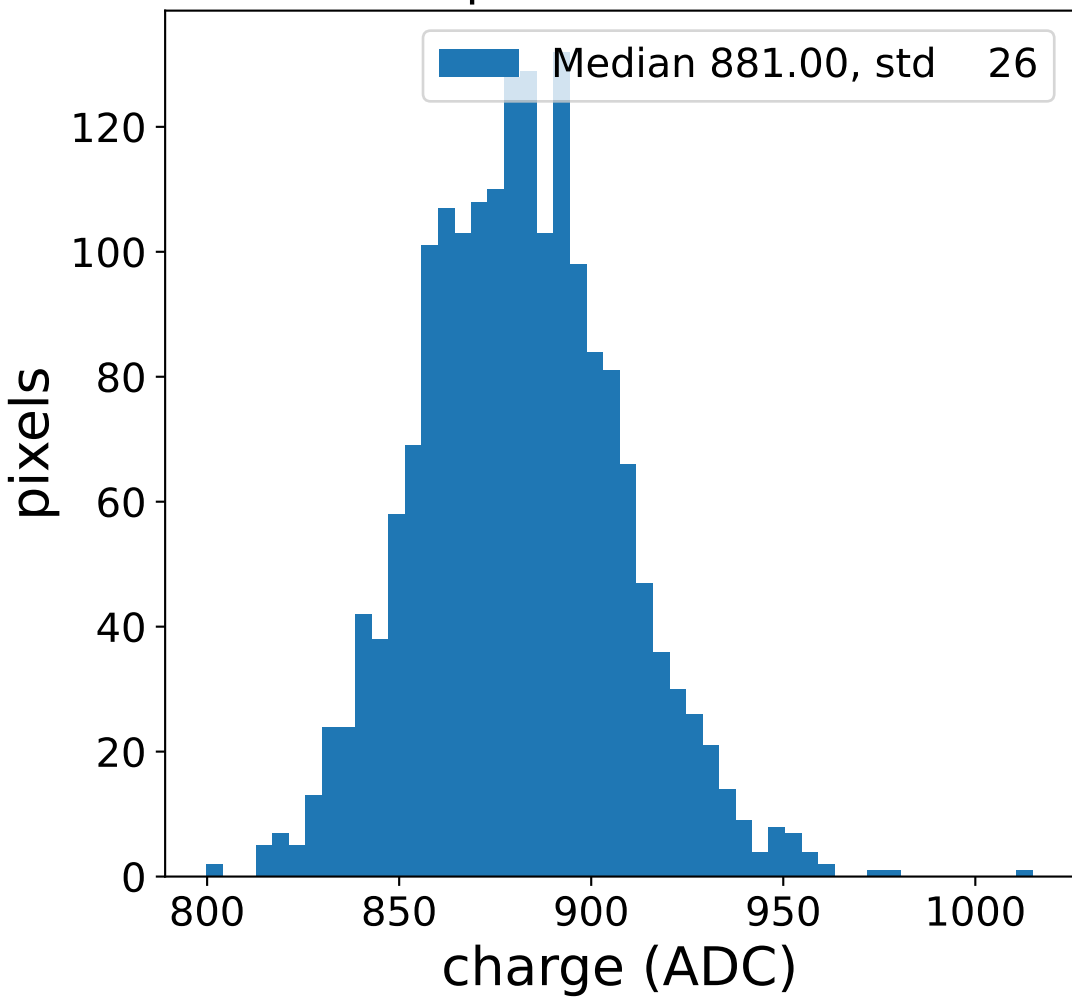

Run 7505

Run 7505

Run 7505 channel: HG

FF sample of 10000 events

pedestal sample of 10000 events

flat-fielded gain [ADC/pe]

Run 7505 channel: LG

FF sample of 10000 events

pedestal sample of 10000 events

flat-fielded gain [ADC/pe]