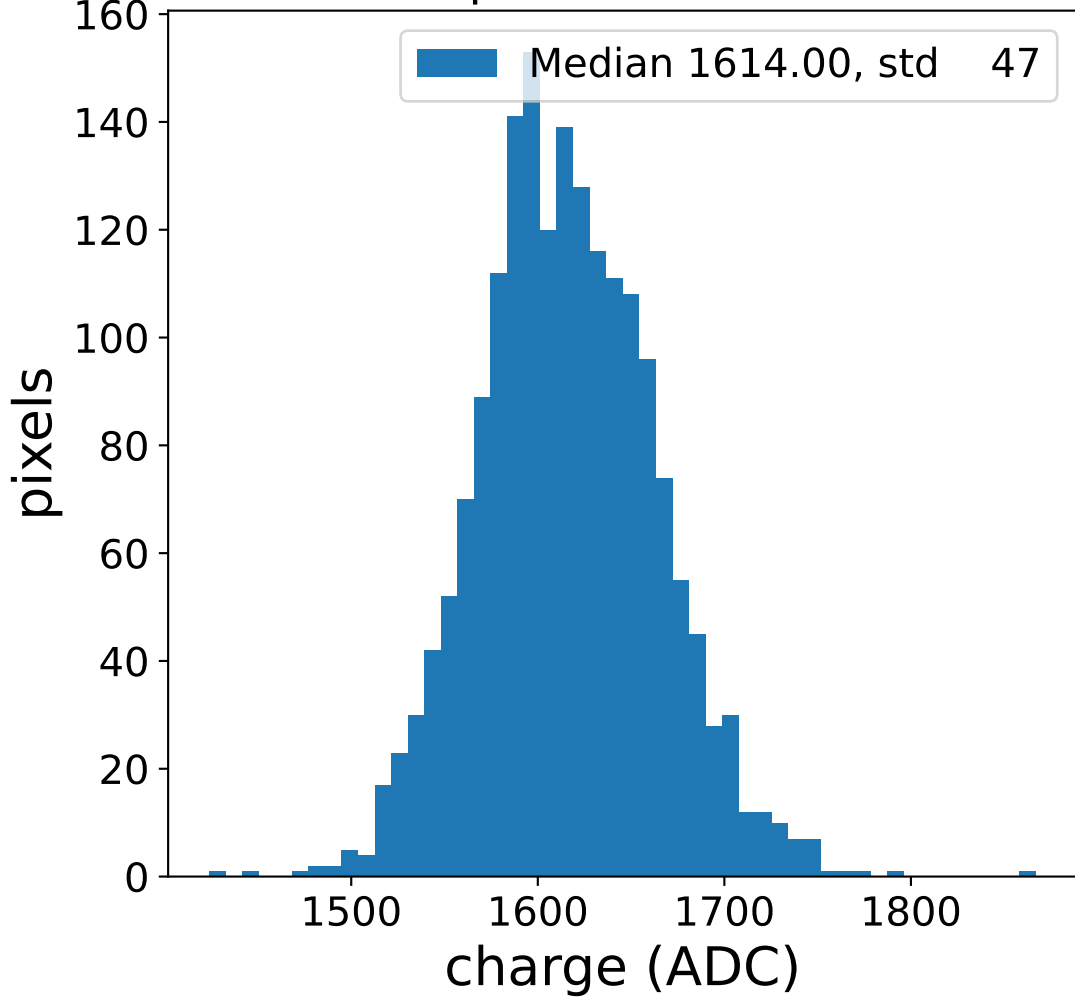

Run 7504 channel: LG

FF sample of 10000 events