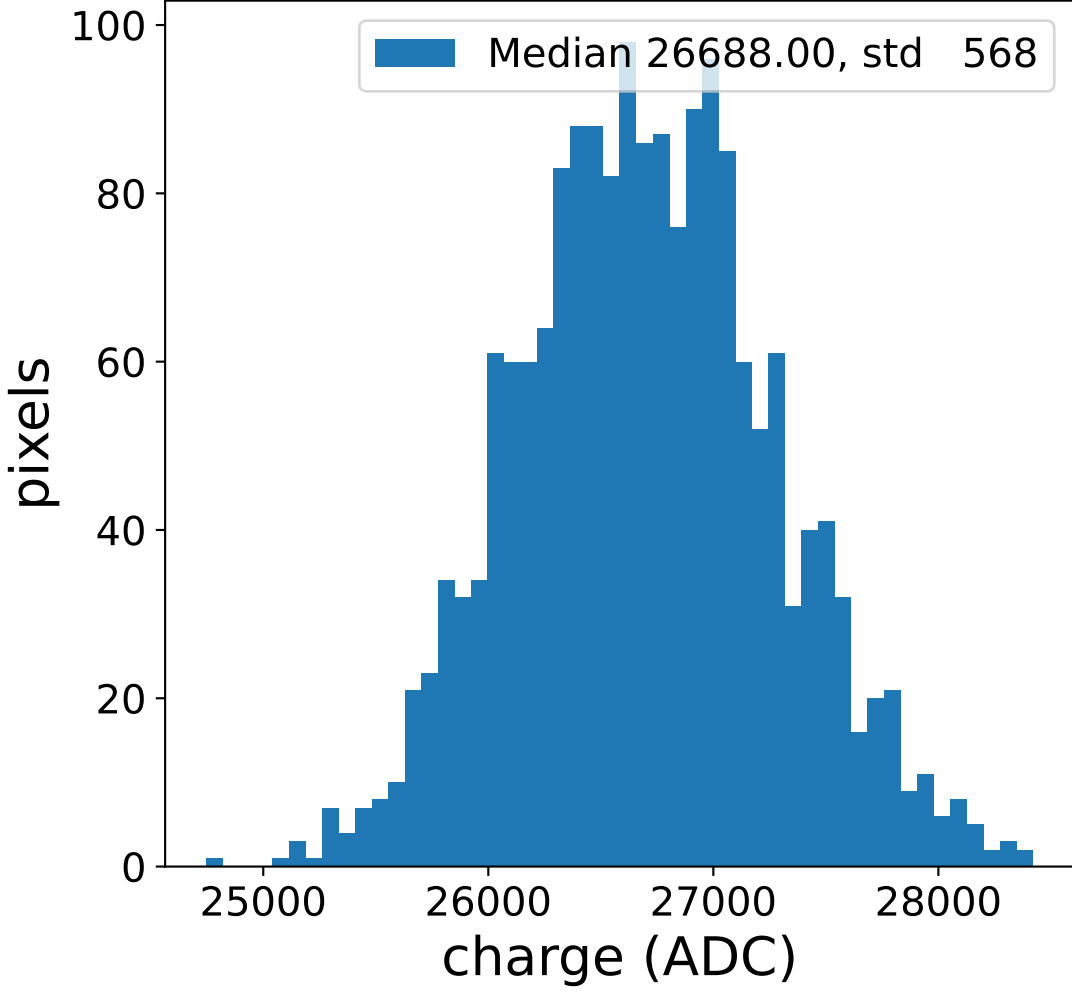

### pedestal sample of 10000 events