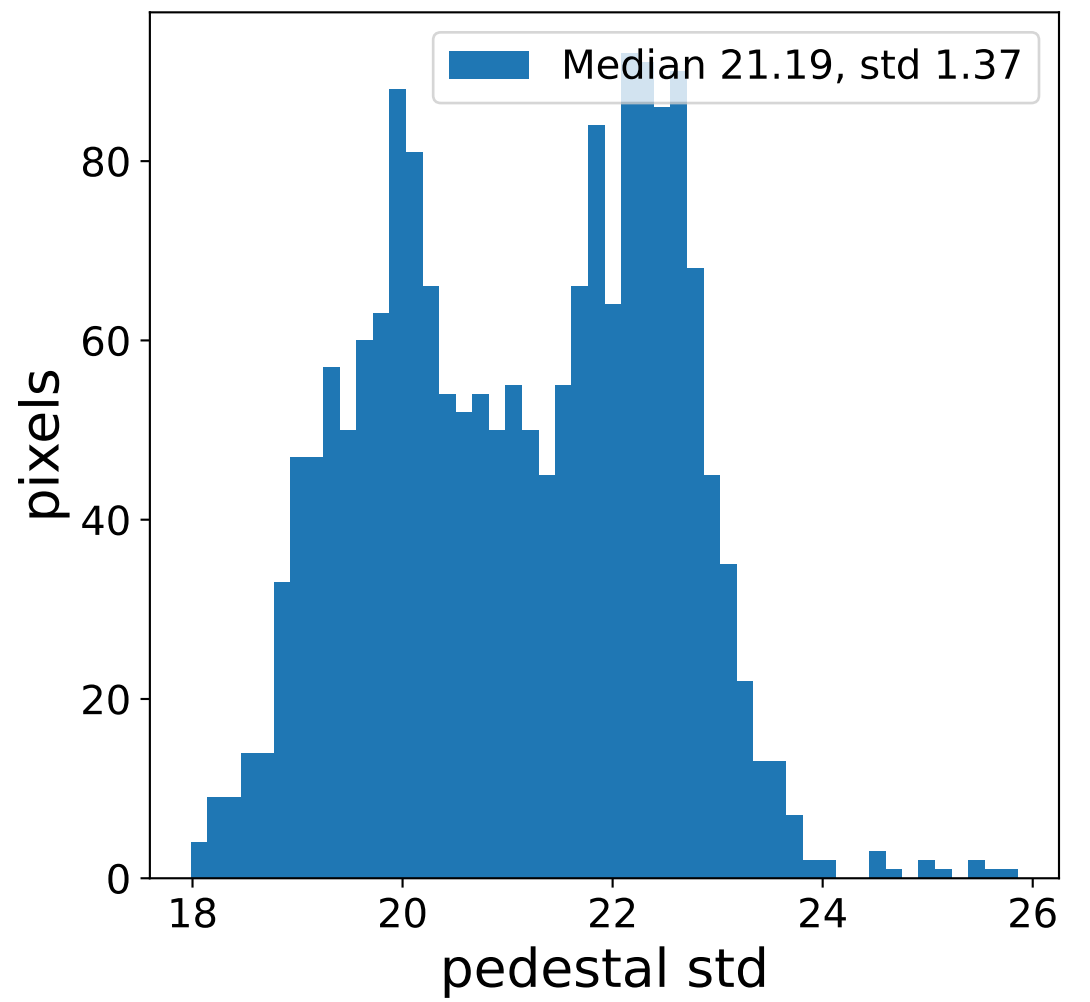

pedestal sample of 10000 events