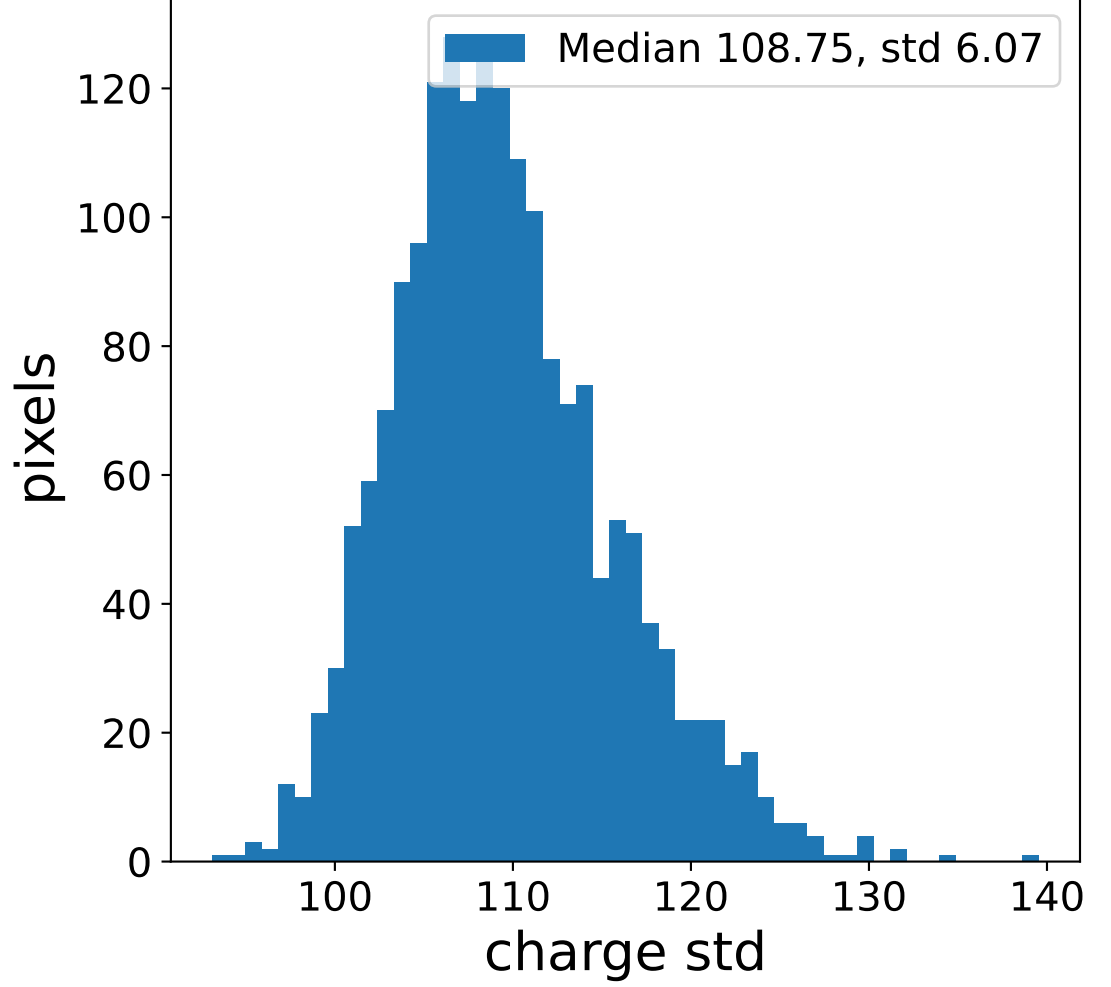

Run 7504 channel: LG

FF sample of 10000 events