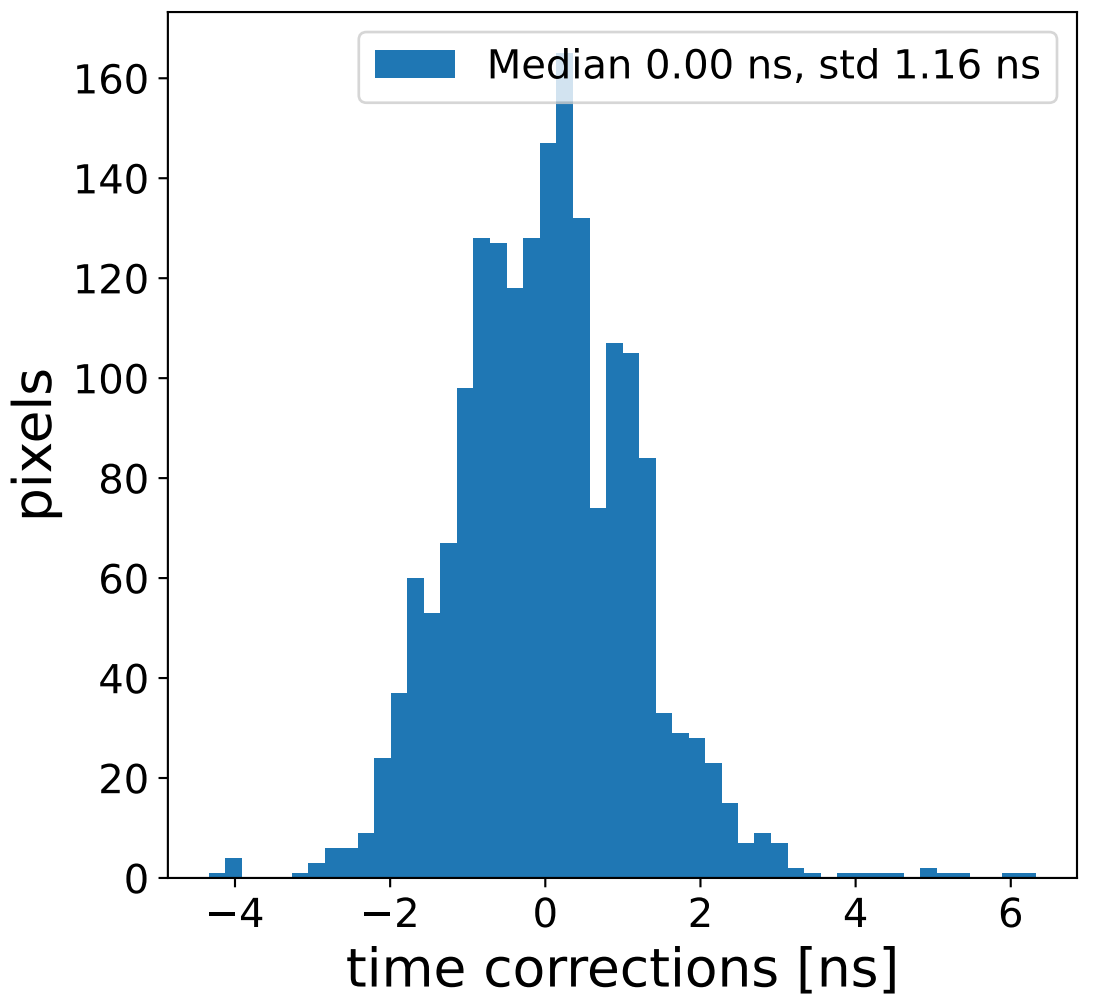

pedestal sample of 10000 events