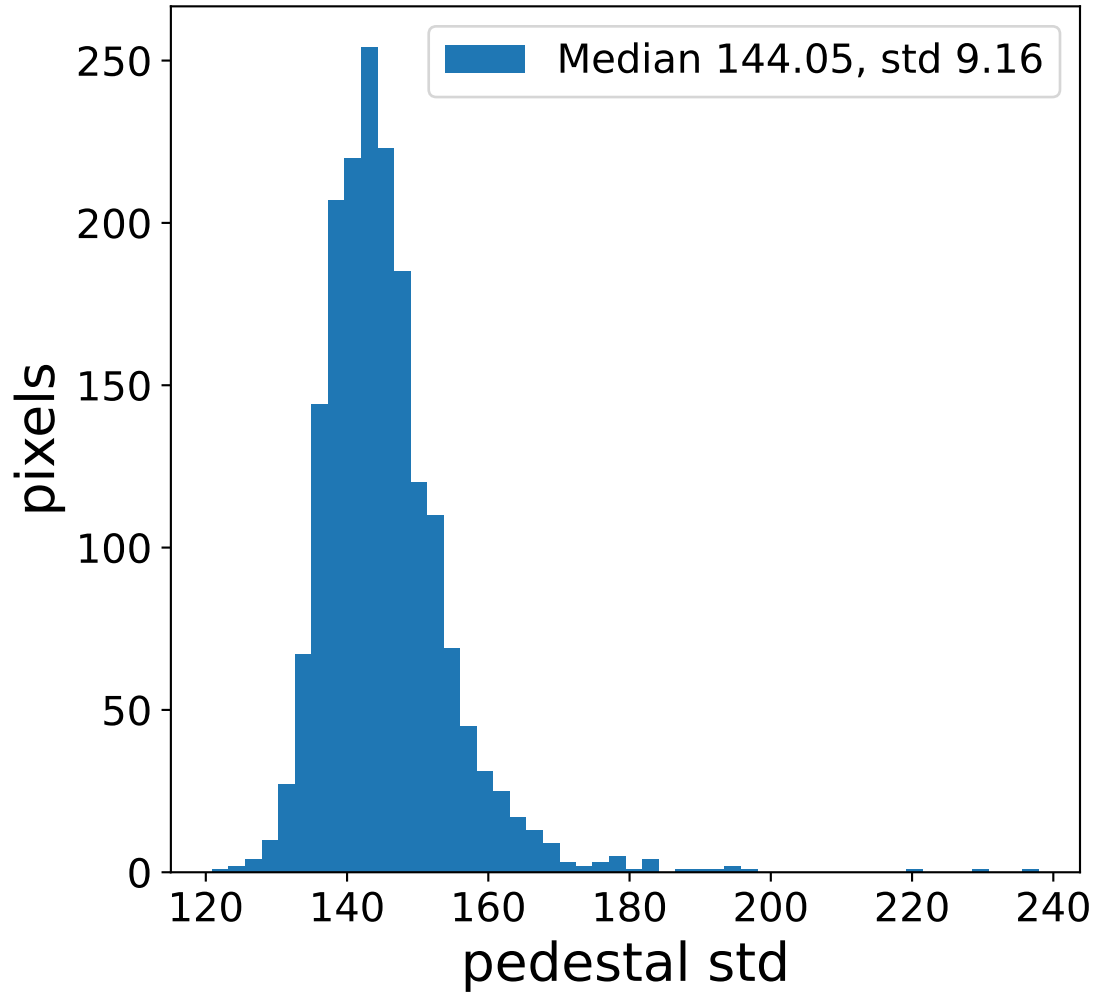

### pedestal sample of 10000 events