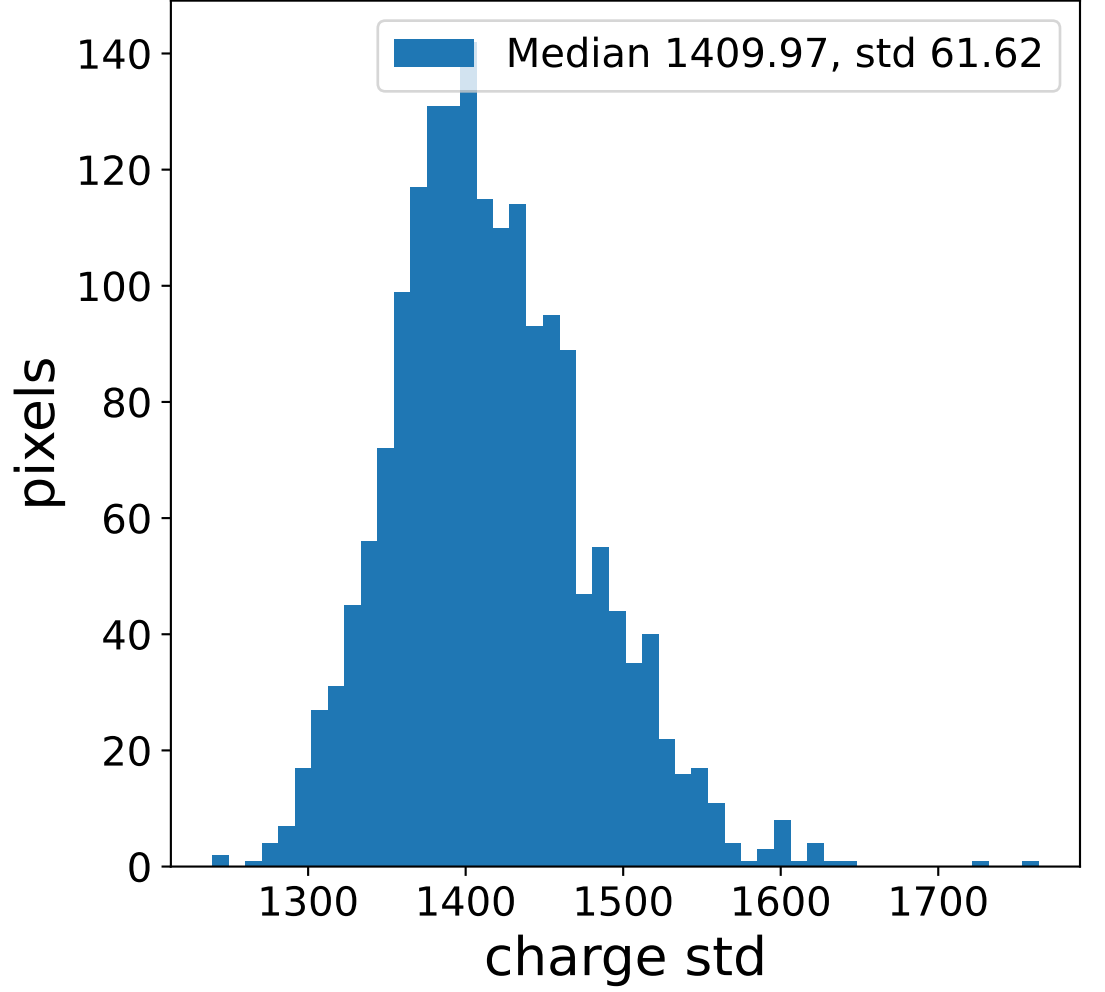

### pedestal sample of 10000 events