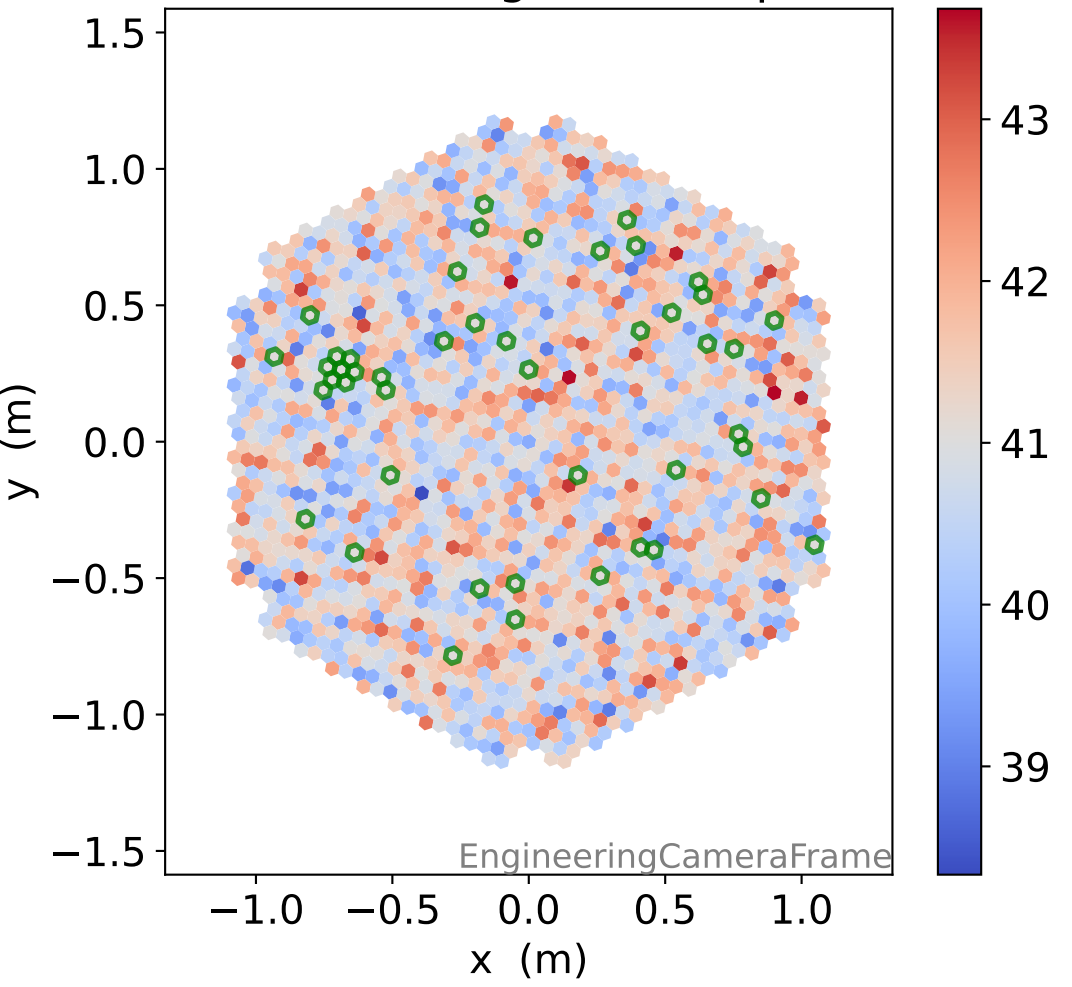

# Run 7504 channel: HG

FF sample of 10000 events

pedestal sample of 10000 events

flat-fielded gain [ADC/pe]