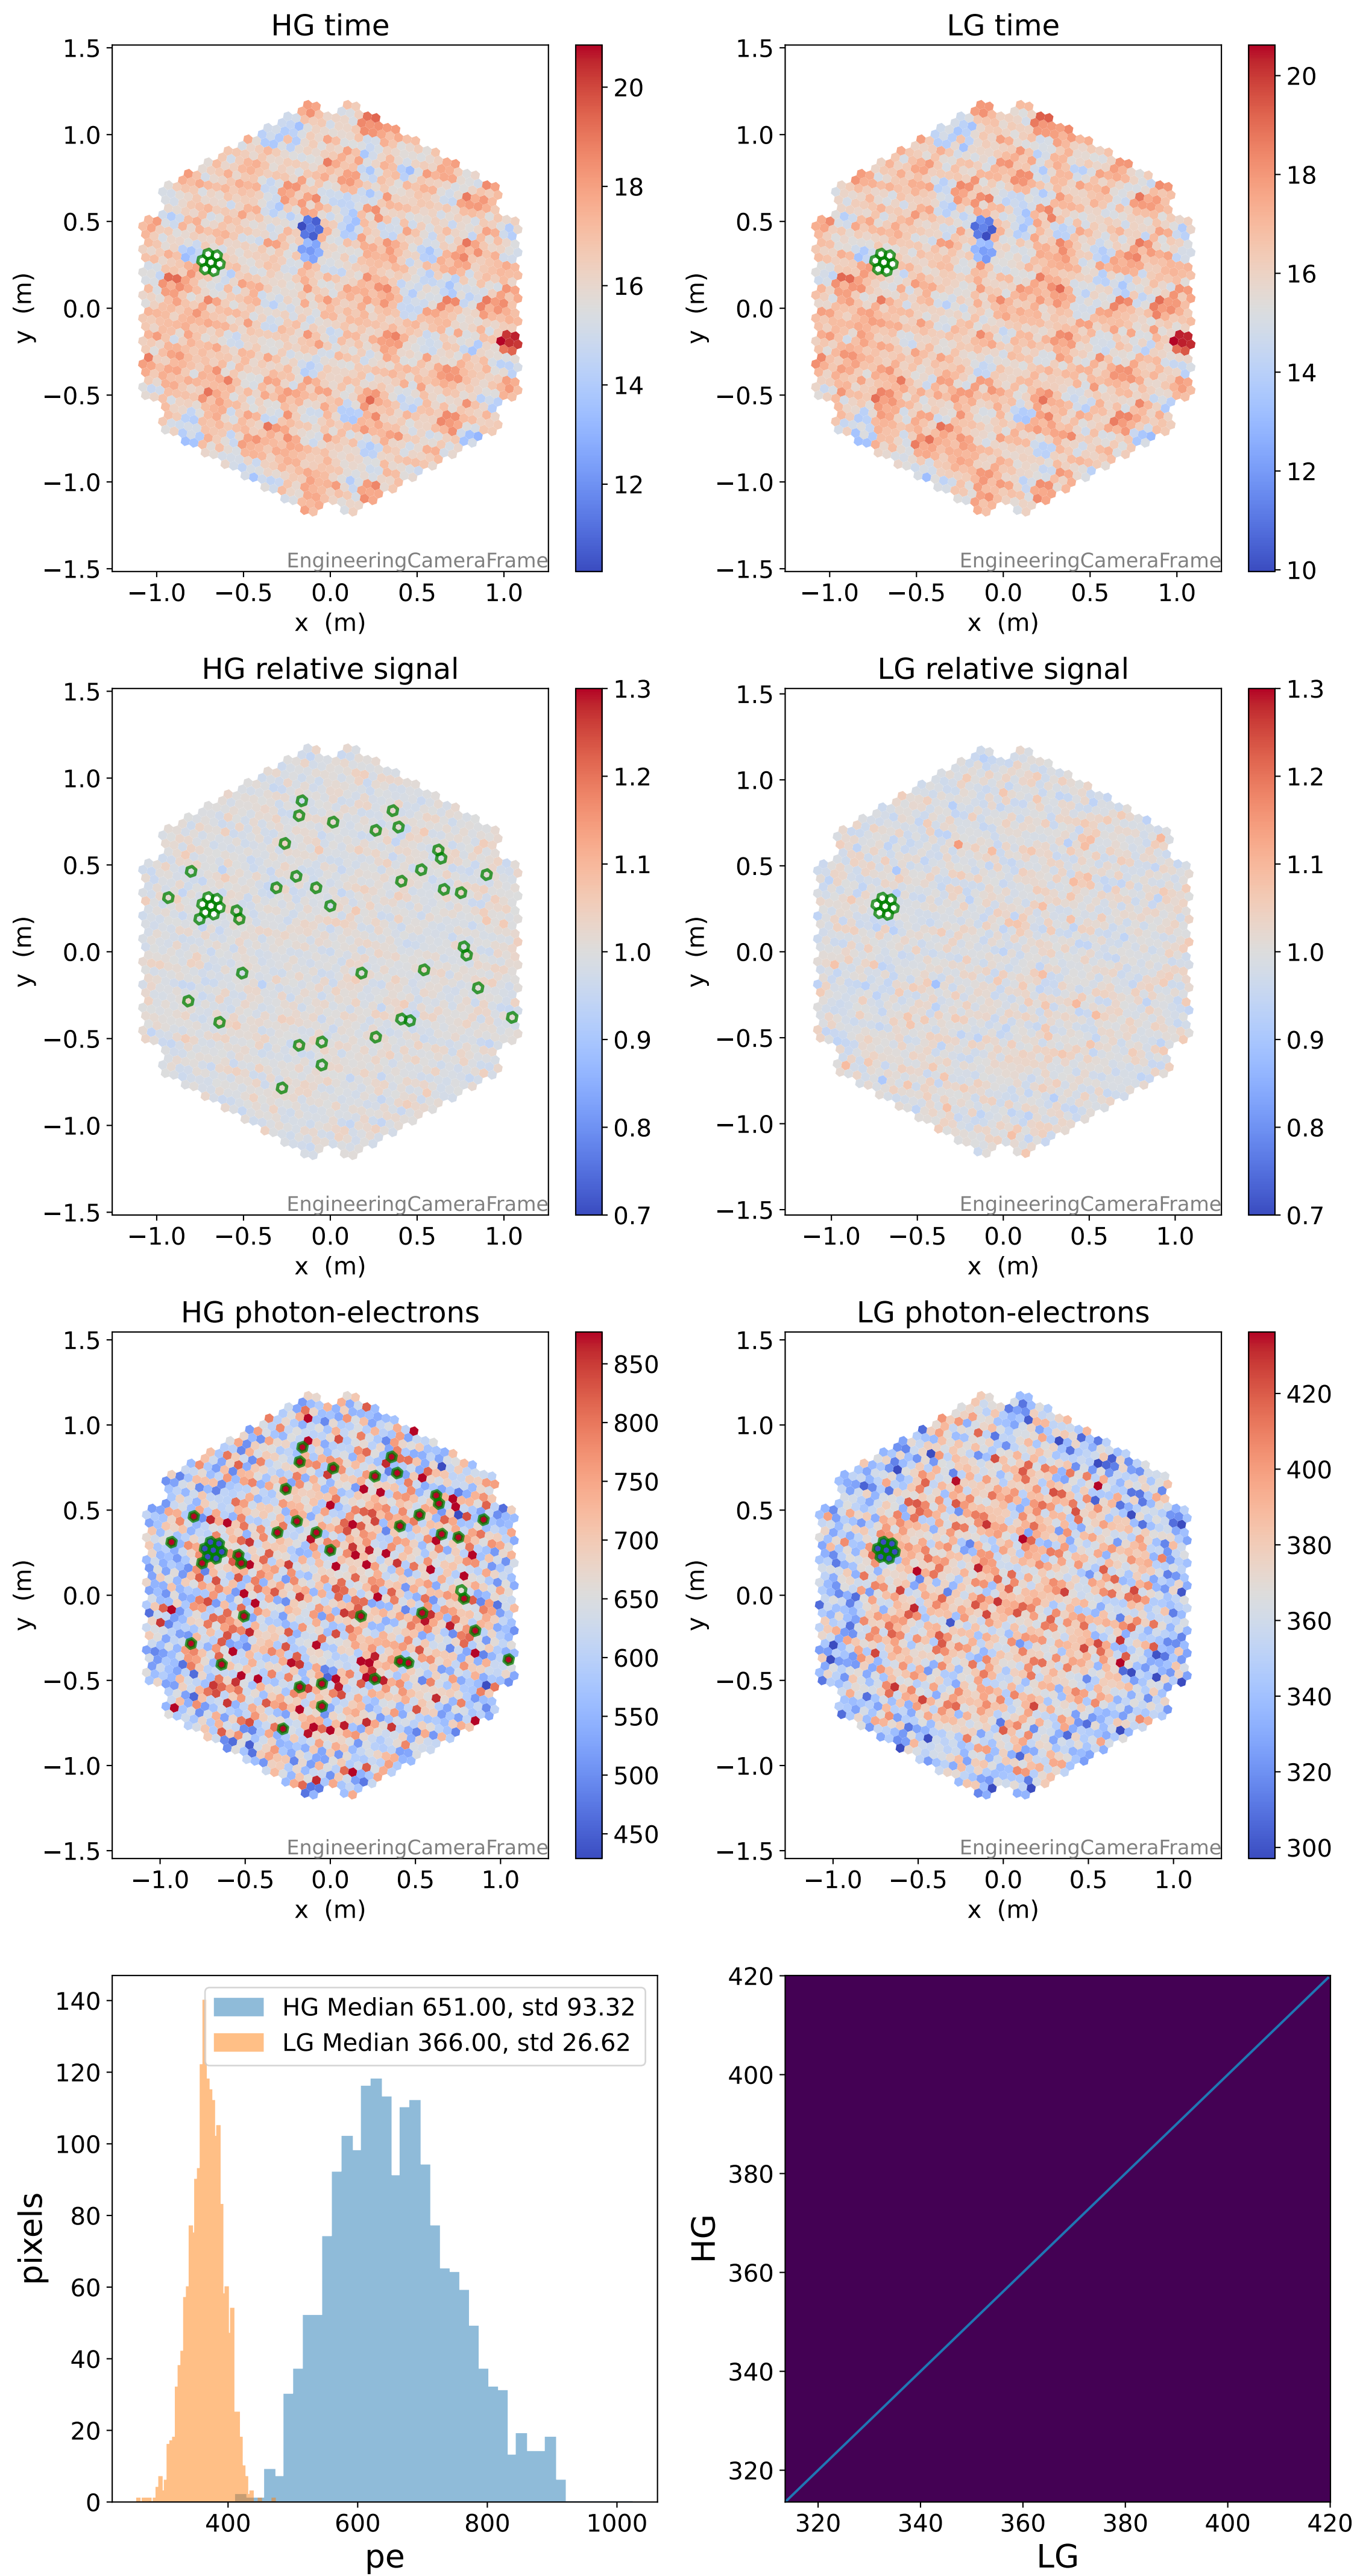

# Run 7504 channel: HG

FF sample of 10000 events

pedestal sample of 10000 events

flat-fielded gain [ADC/pe]

### pedestal sample of 10000 events