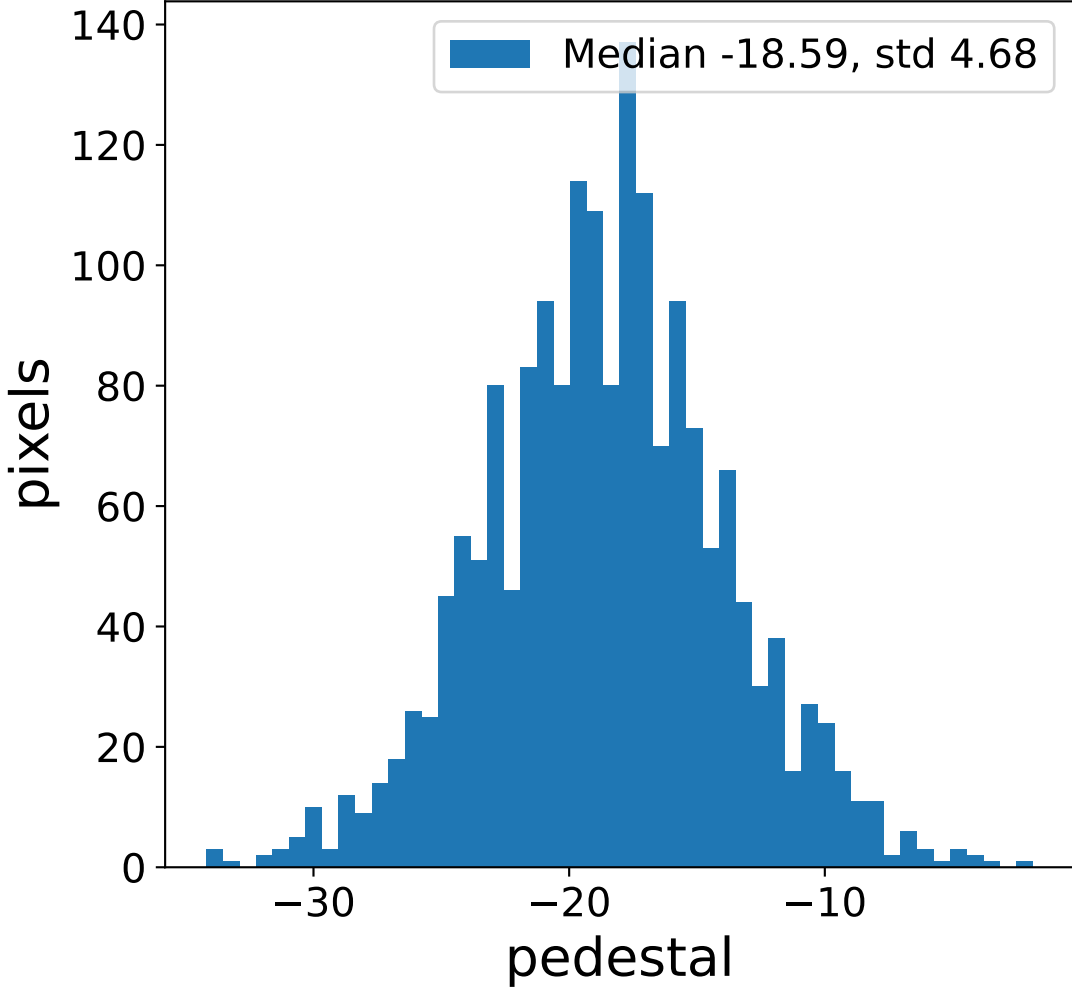

# Run 7504 channel: HG

FF sample of 10000 events

pedestal sample of 10000 events

flat-fielded gain [ADC/pe]