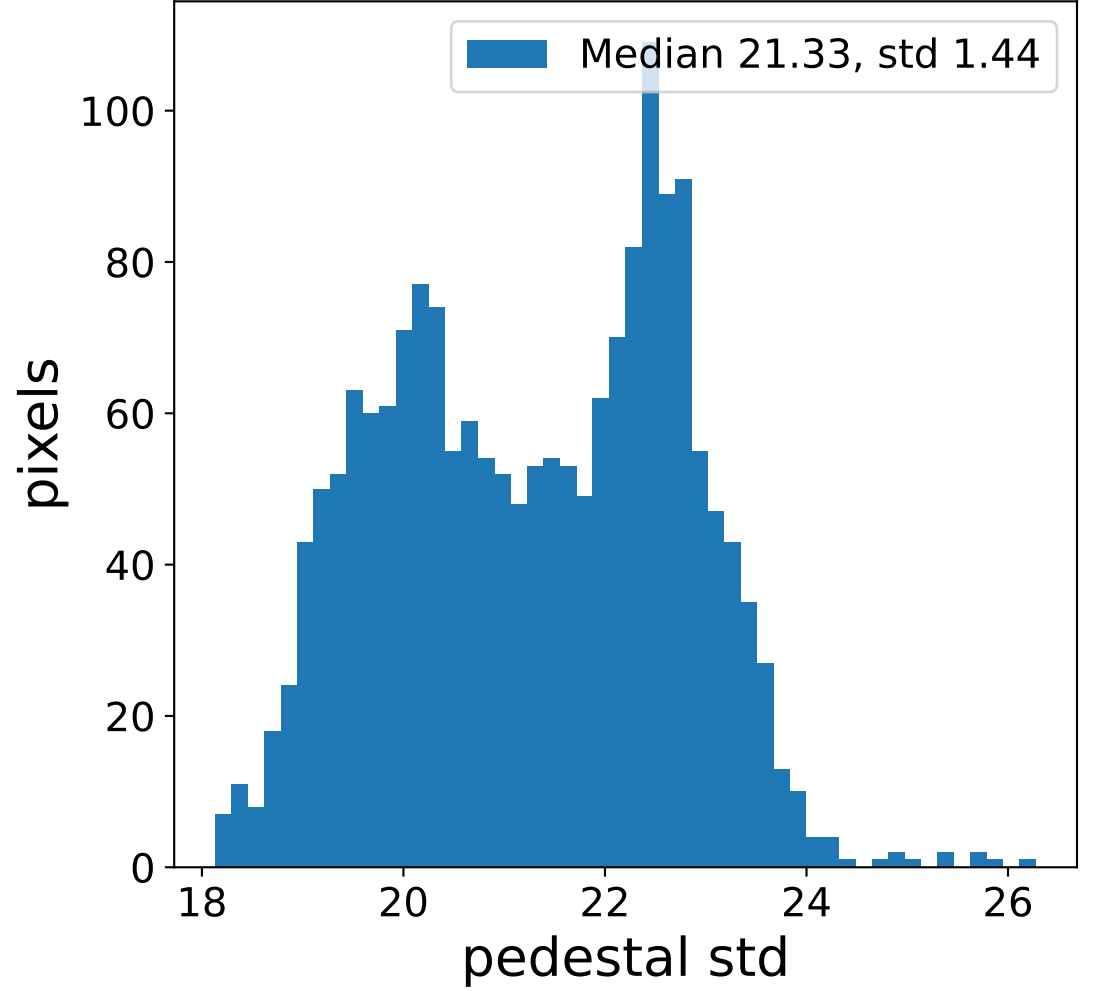

pedestal sample of 10000 events