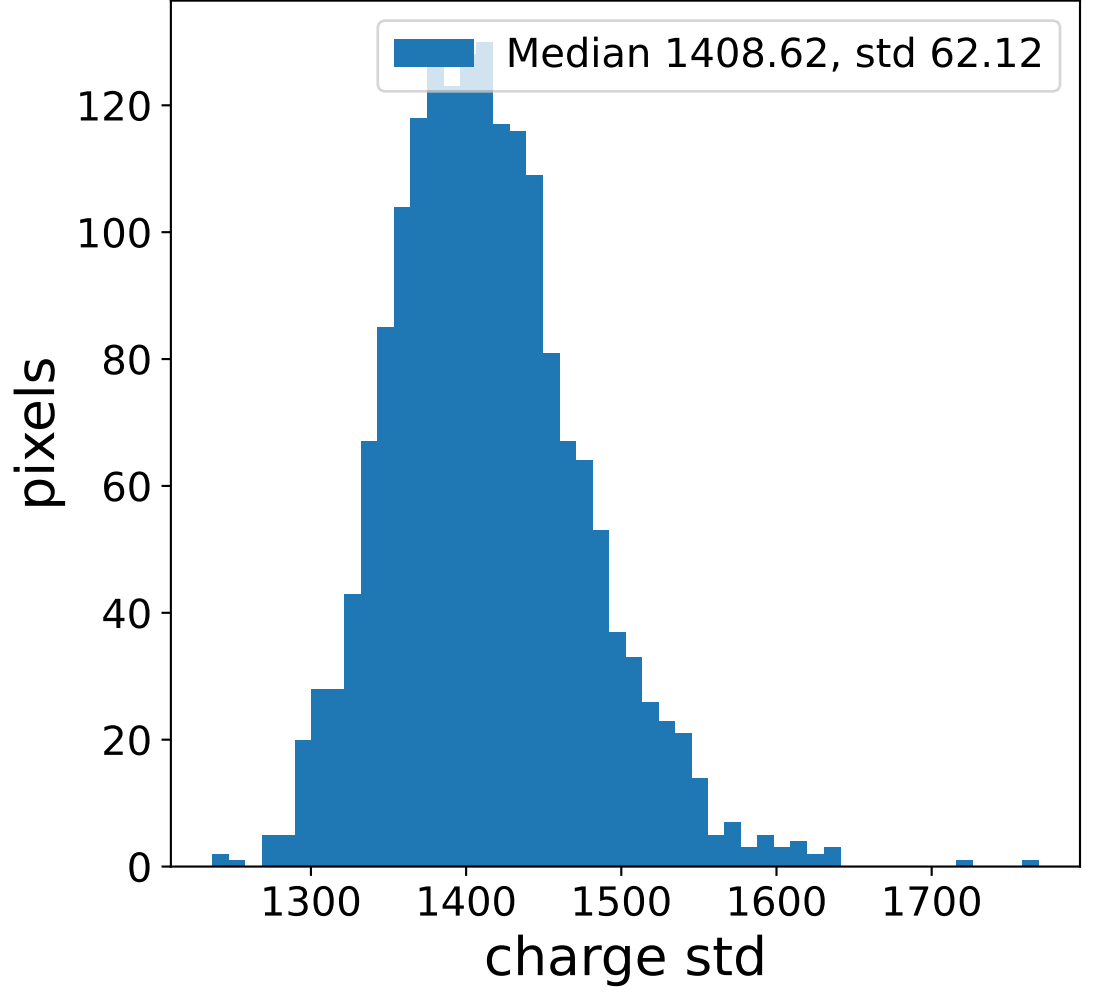

# Run 7504 channel: HG

FF sample of 10000 events

pedestal sample of 10000 events

flat-fielded gain [ADC/pe]