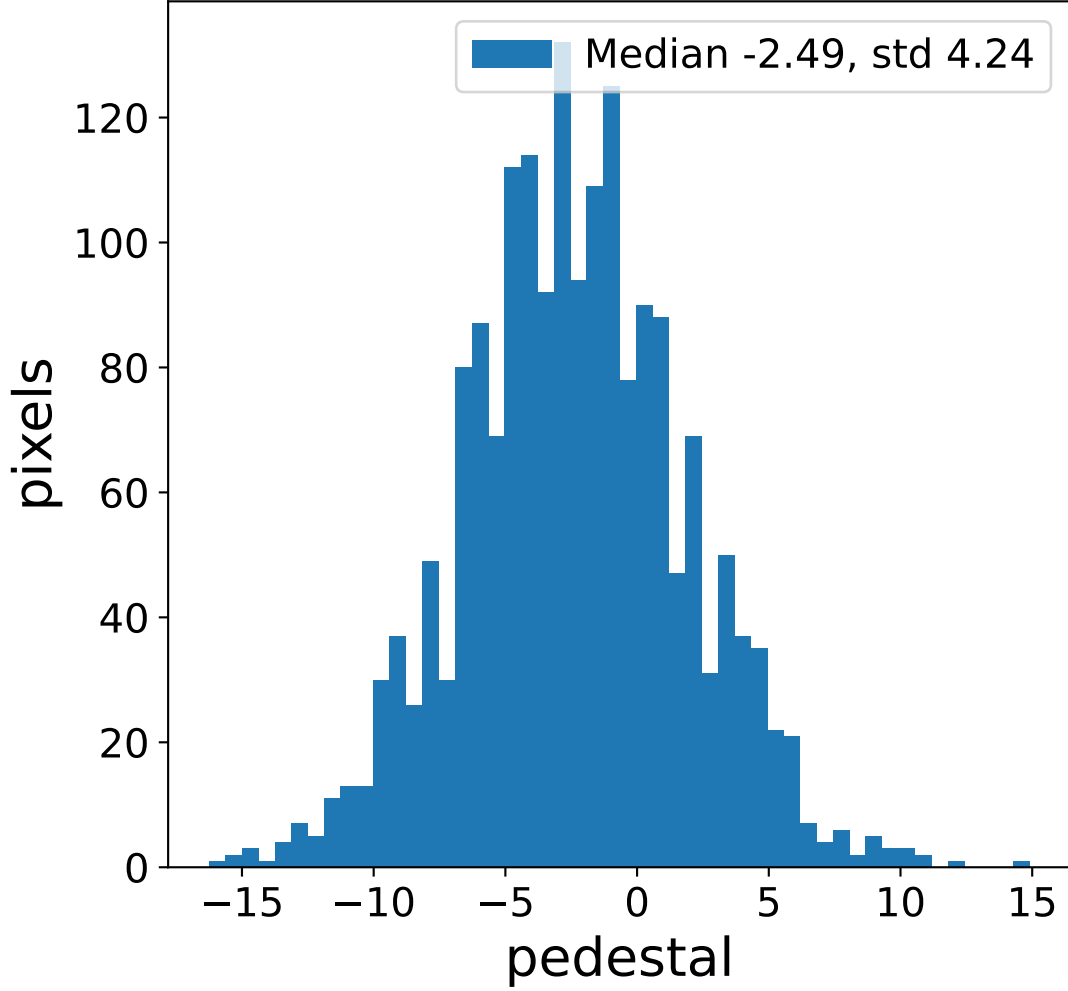

pedestal sample of 10000 events