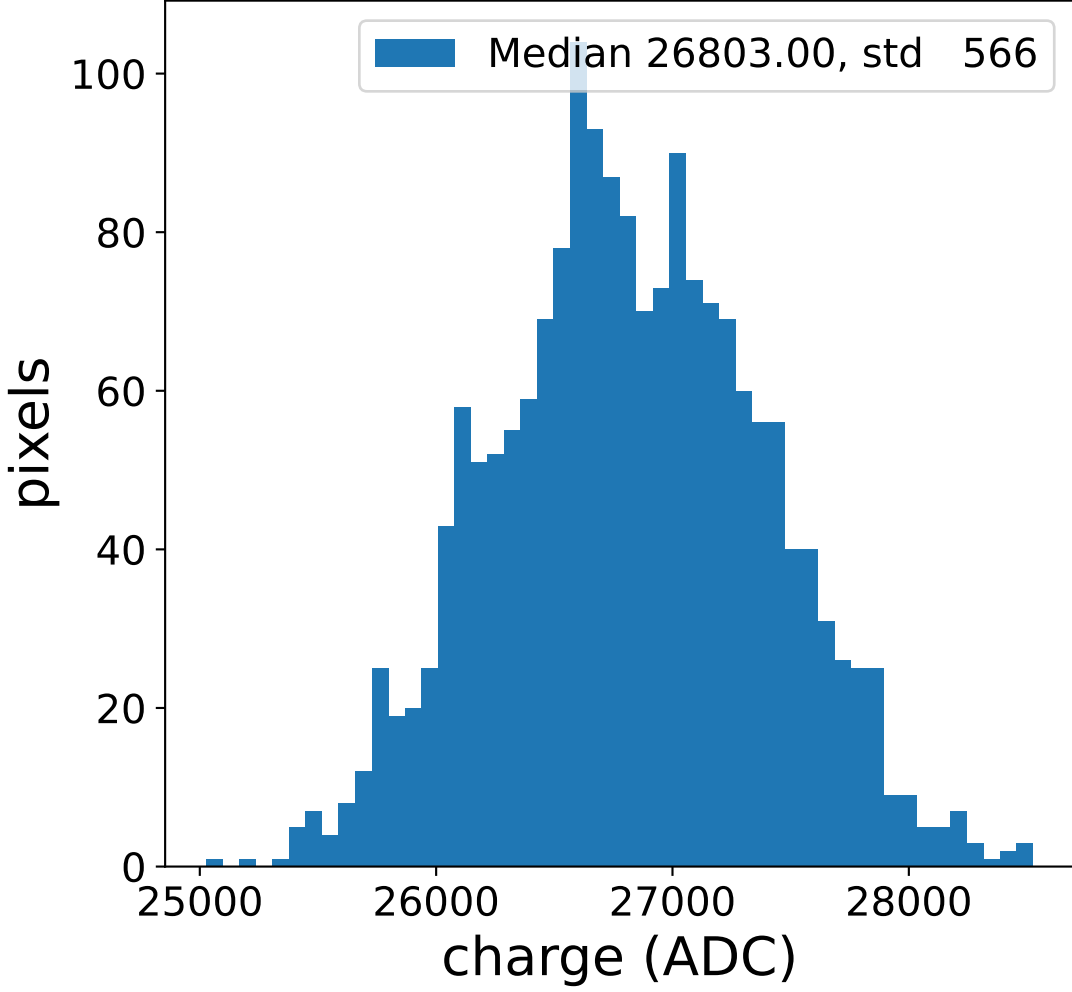

# Run 7504 channel: HG

FF sample of 10000 events

pedestal sample of 10000 events

flat-fielded gain [ADC/pe]