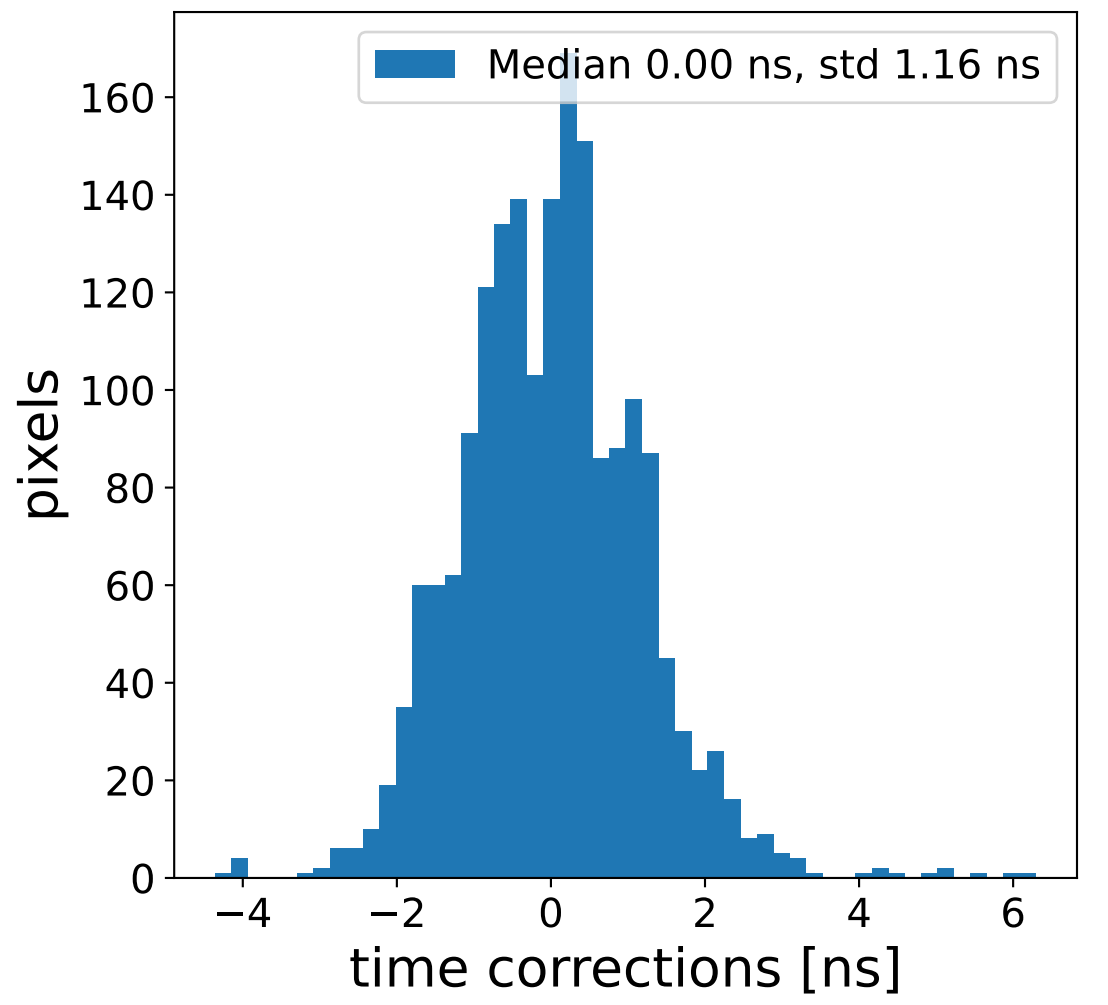

pedestal sample of 10000 events