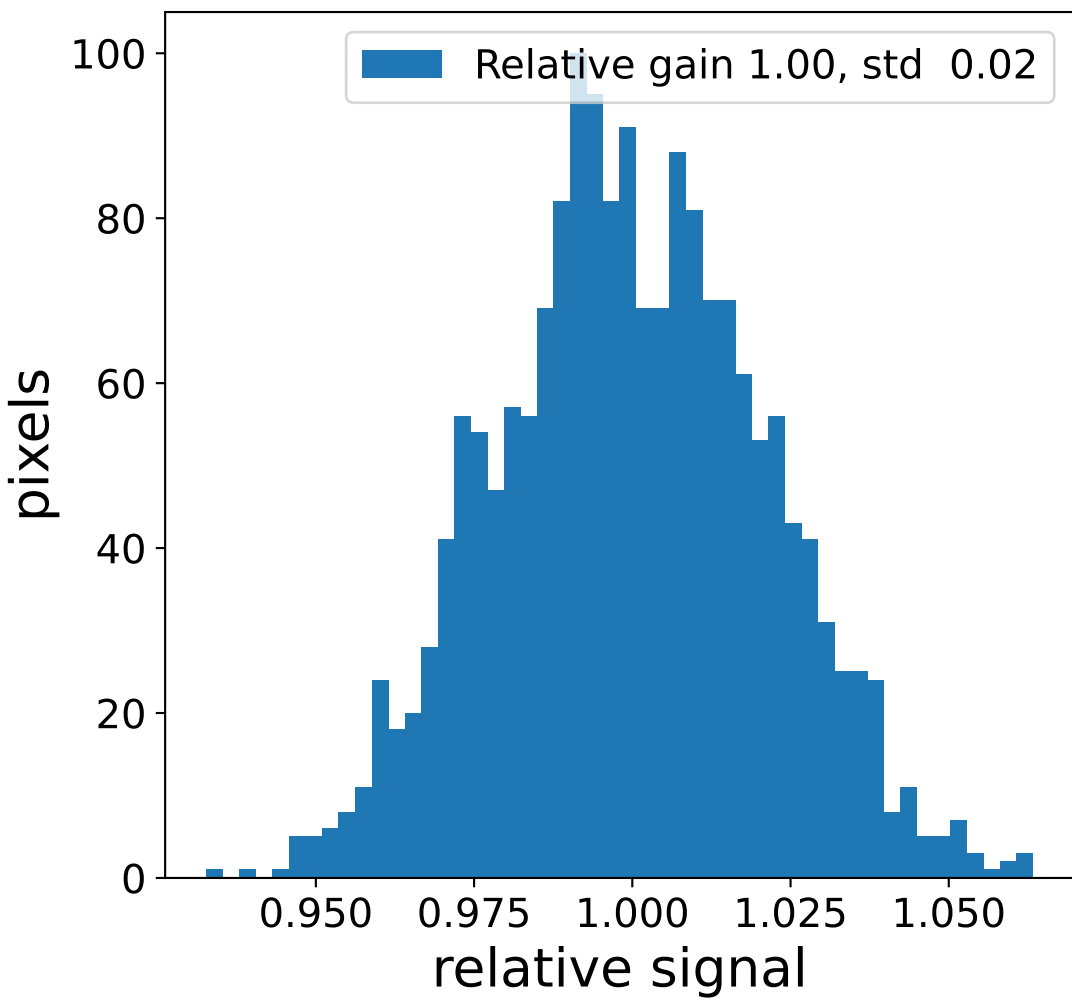

# Run 7504 channel: HG

FF sample of 10000 events

pedestal sample of 10000 events

flat-fielded gain [ADC/pe]