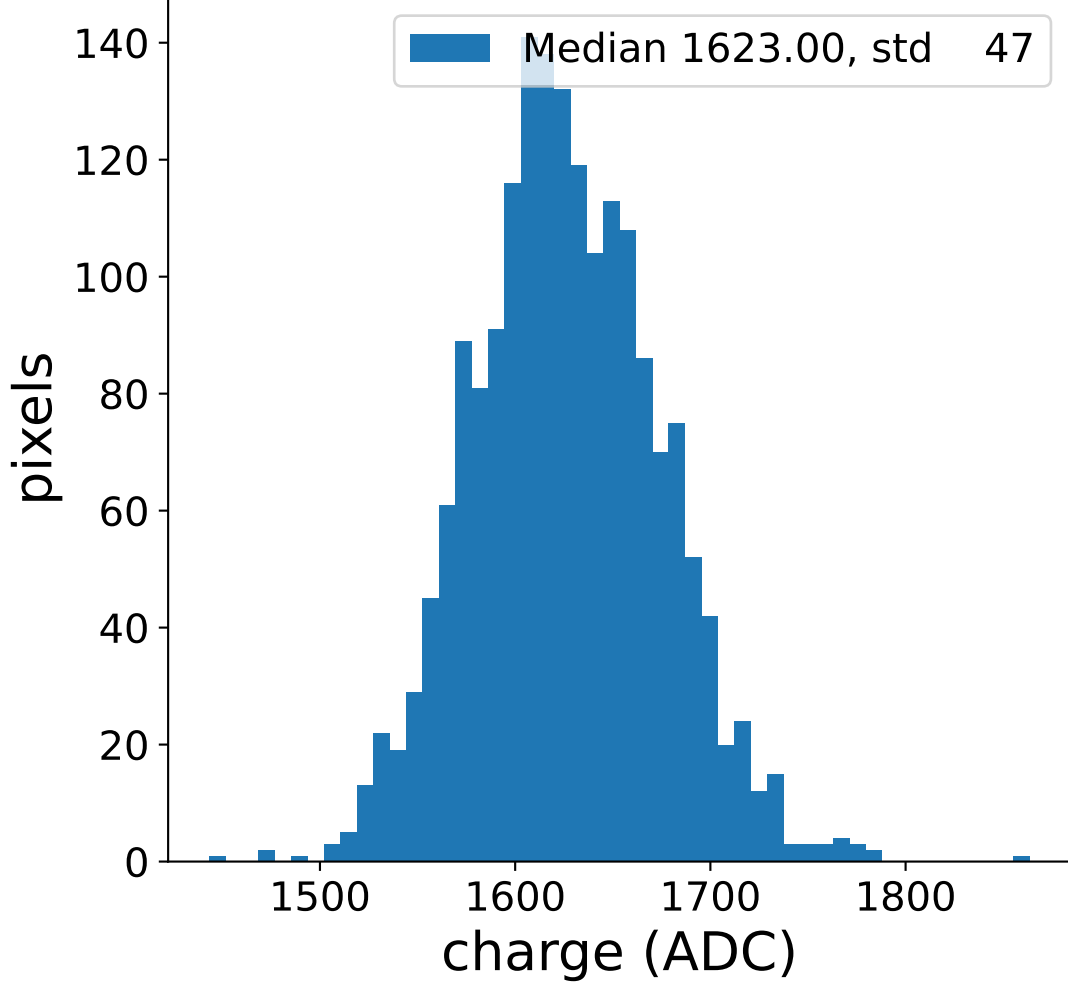

Run 7504 channel: LG

FF sample of 10000 events