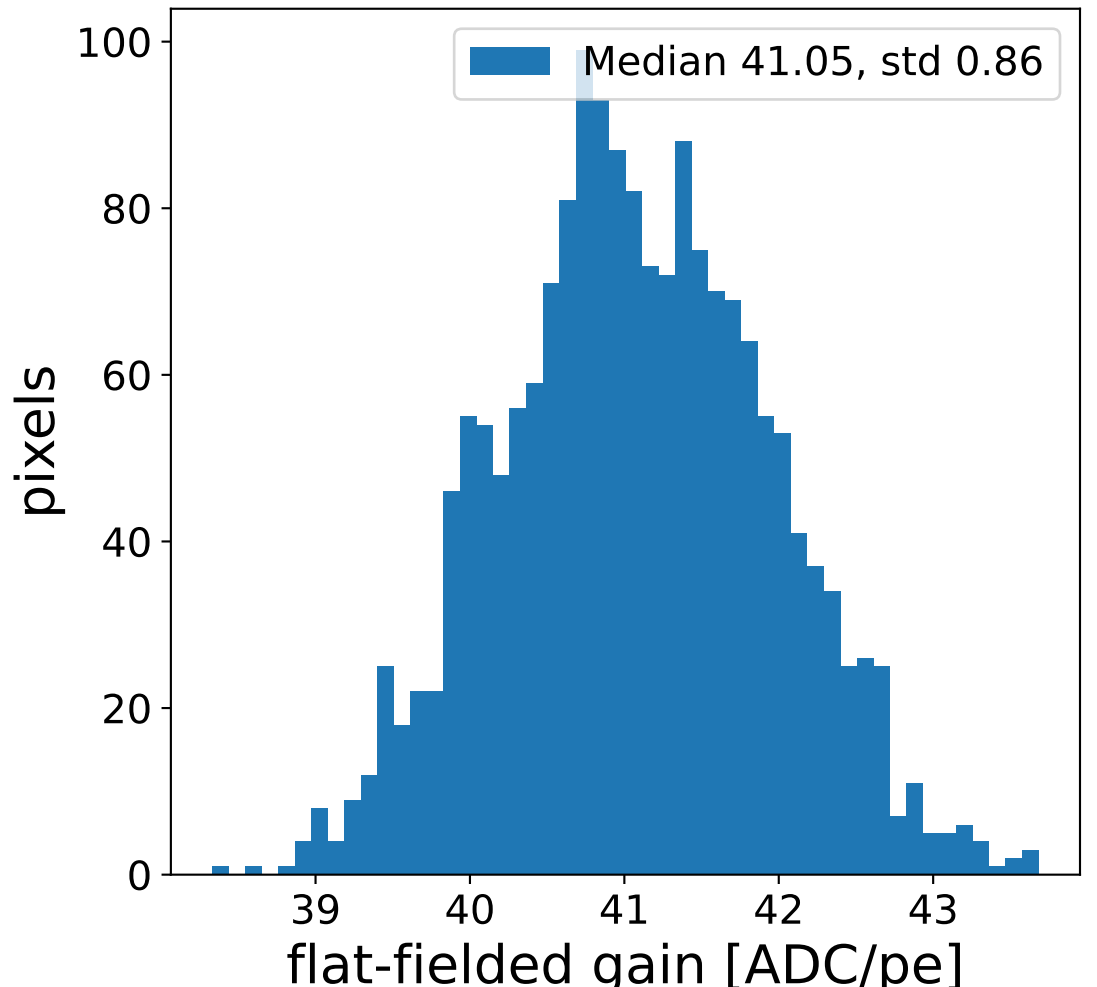

# Run 7504 channel: HG

FF sample of 10000 events

pedestal sample of 10000 events

flat-fielded gain [ADC/pe]