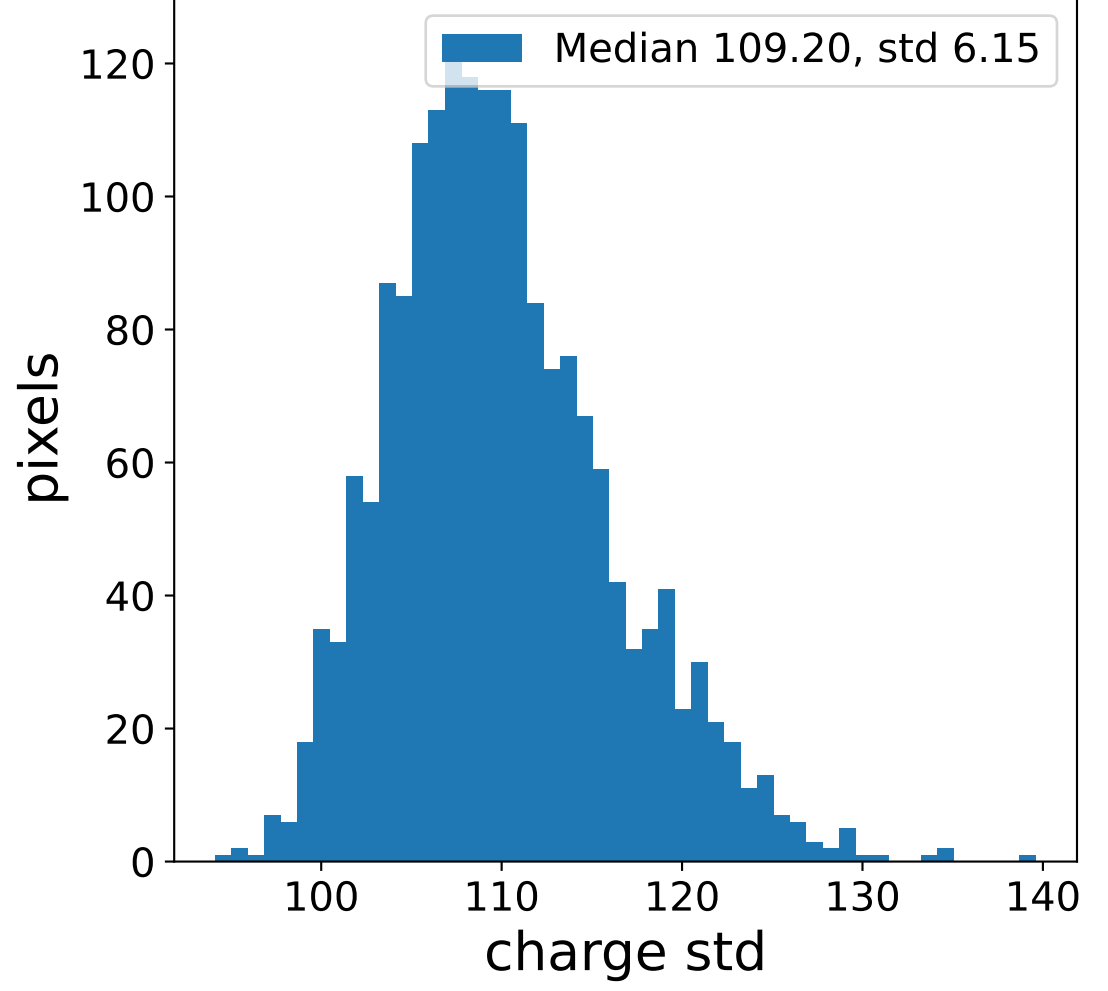

Run 7504 channel: LG

FF sample of 10000 events