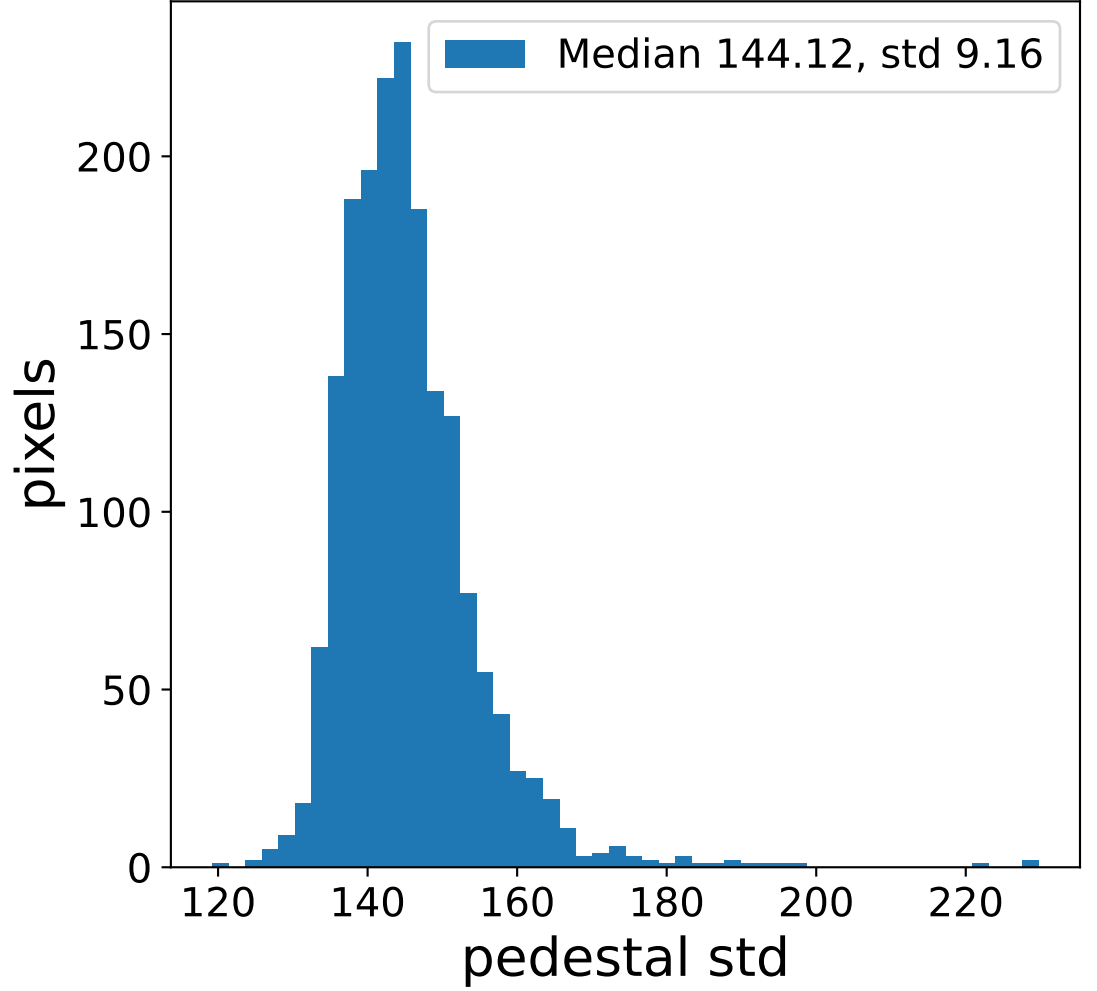

# Run 7504 channel: HG

FF sample of 10000 events

pedestal sample of 10000 events

flat-fielded gain [ADC/pe]