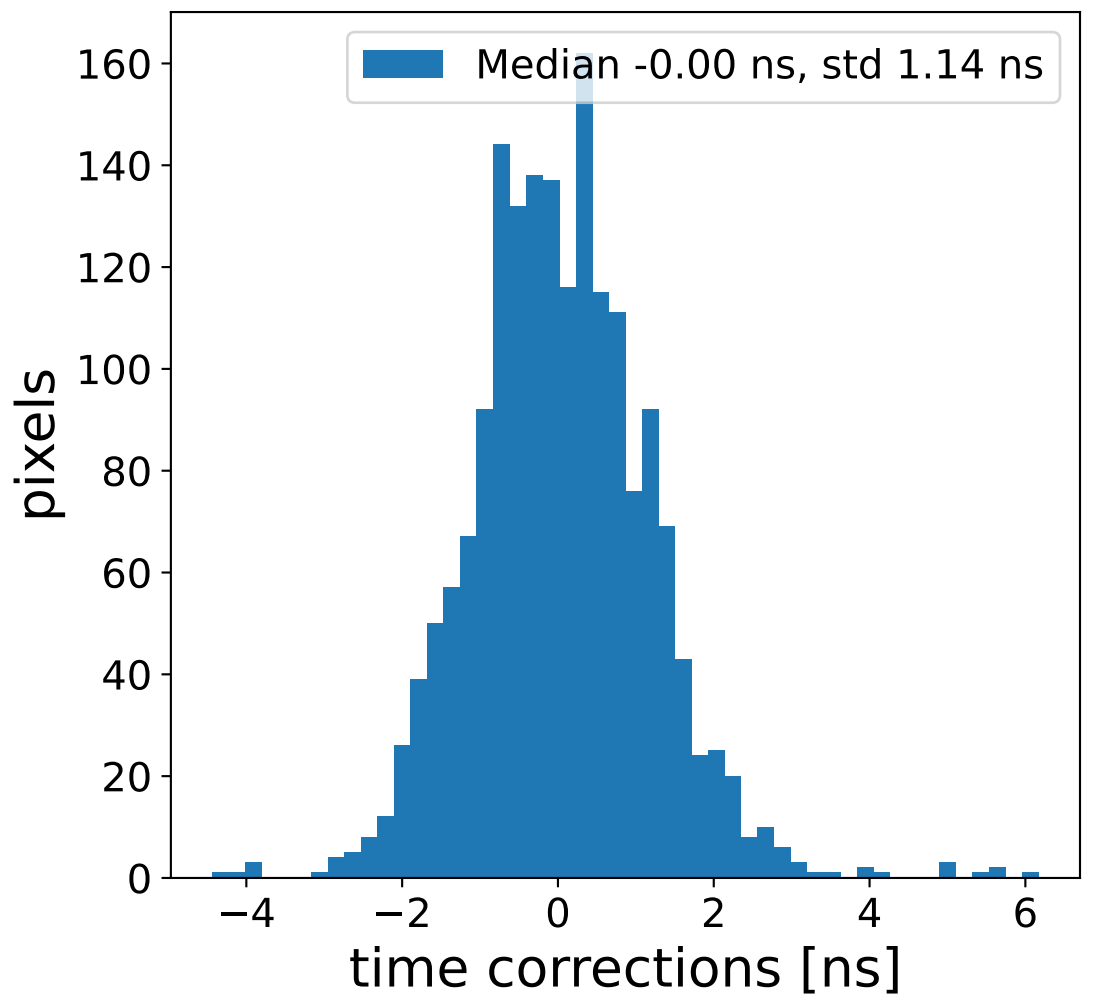

# Run 7504 channel: HG

FF sample of 10000 events

pedestal sample of 10000 events

flat-fielded gain [ADC/pe]