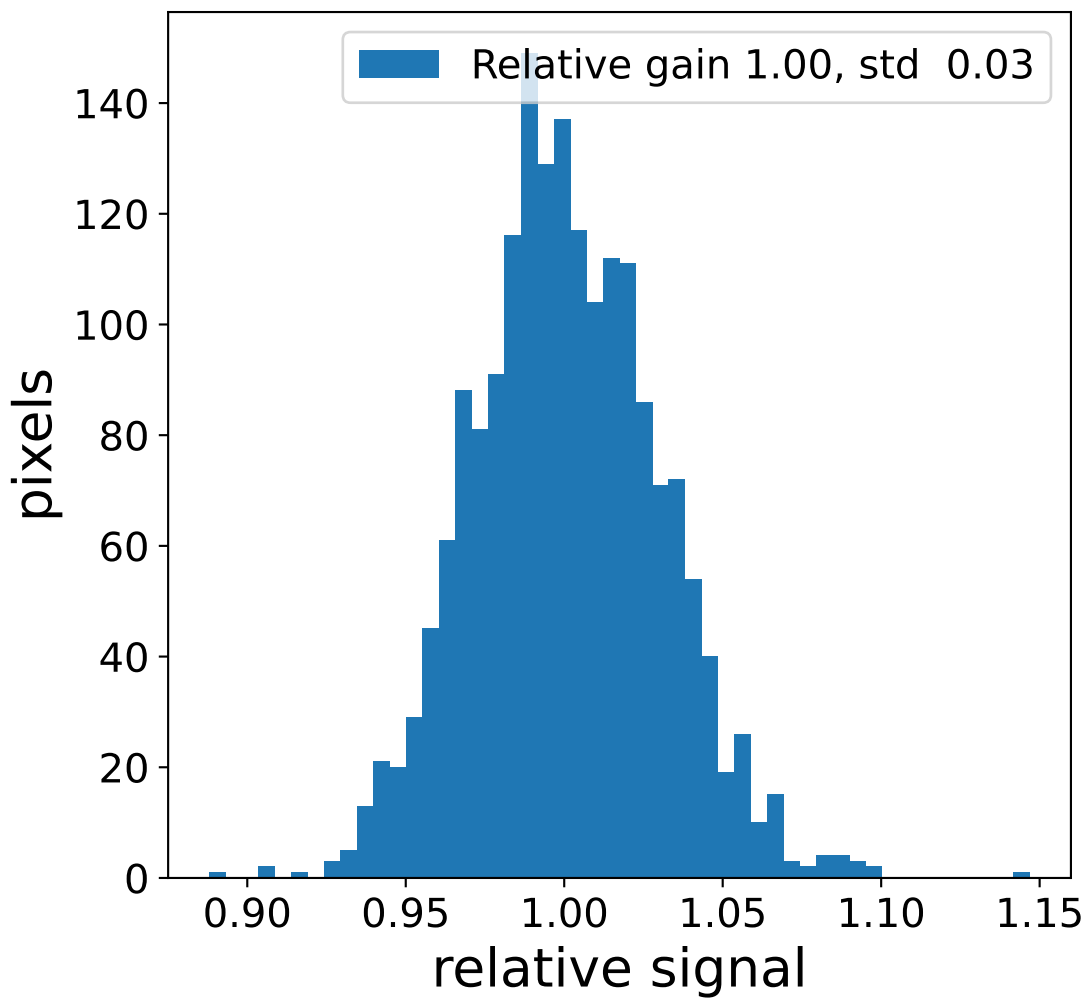

pedestal sample of 10000 events