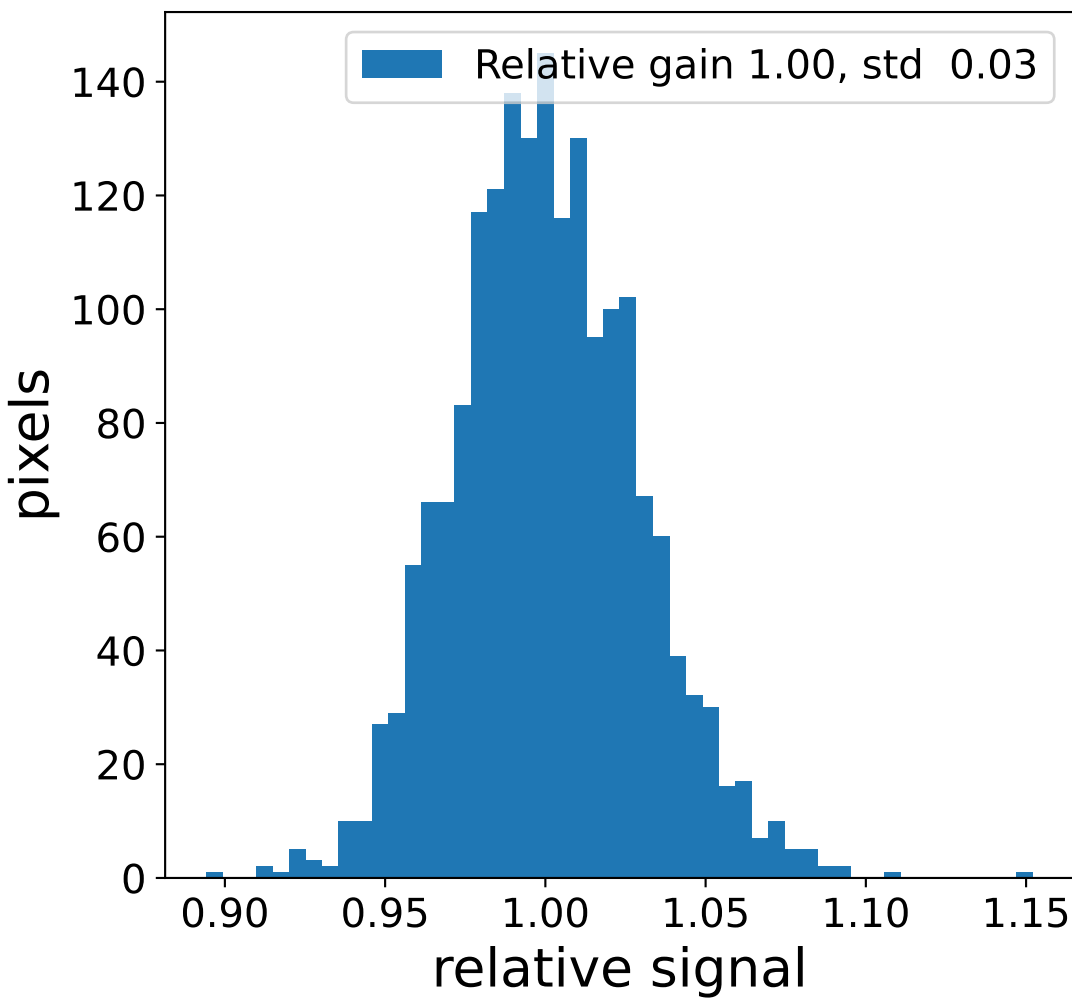

Run 7504

Run 7504

Run 7504 channel: HG

FF sample of 10000 events

pedestal sample of 10000 events

flat-fielded gain [ADC/pe]

Run 7504 channel: LG

FF sample of 10000 events

pedestal sample of 10000 events

flat-fielded gain [ADC/pe]