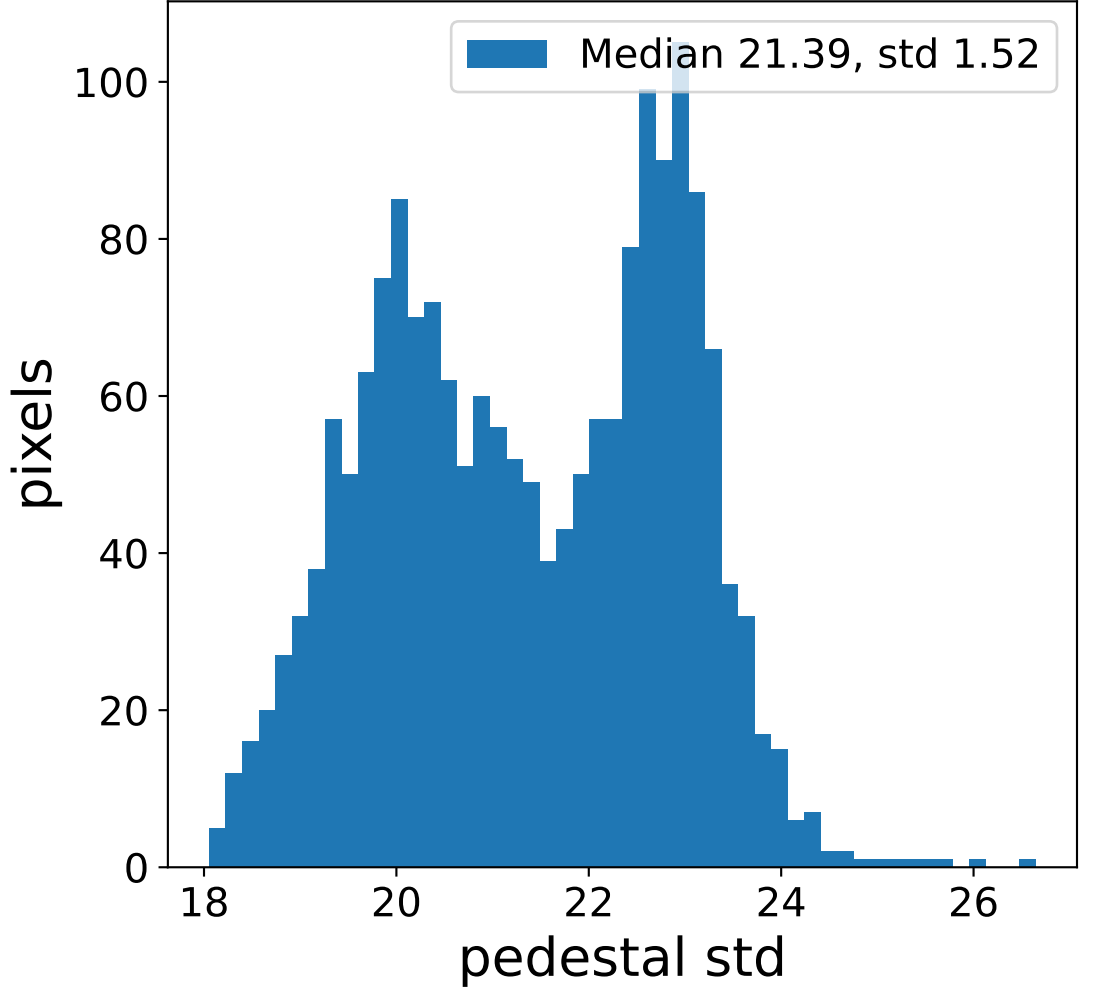

Run 7504

Run 7504

Run 7504 channel: HG

FF sample of 10000 events

pedestal sample of 10000 events

flat-fielded gain [ADC/pe]

Run 7504 channel: LG

FF sample of 10000 events

pedestal sample of 10000 events

flat-fielded gain [ADC/pe]