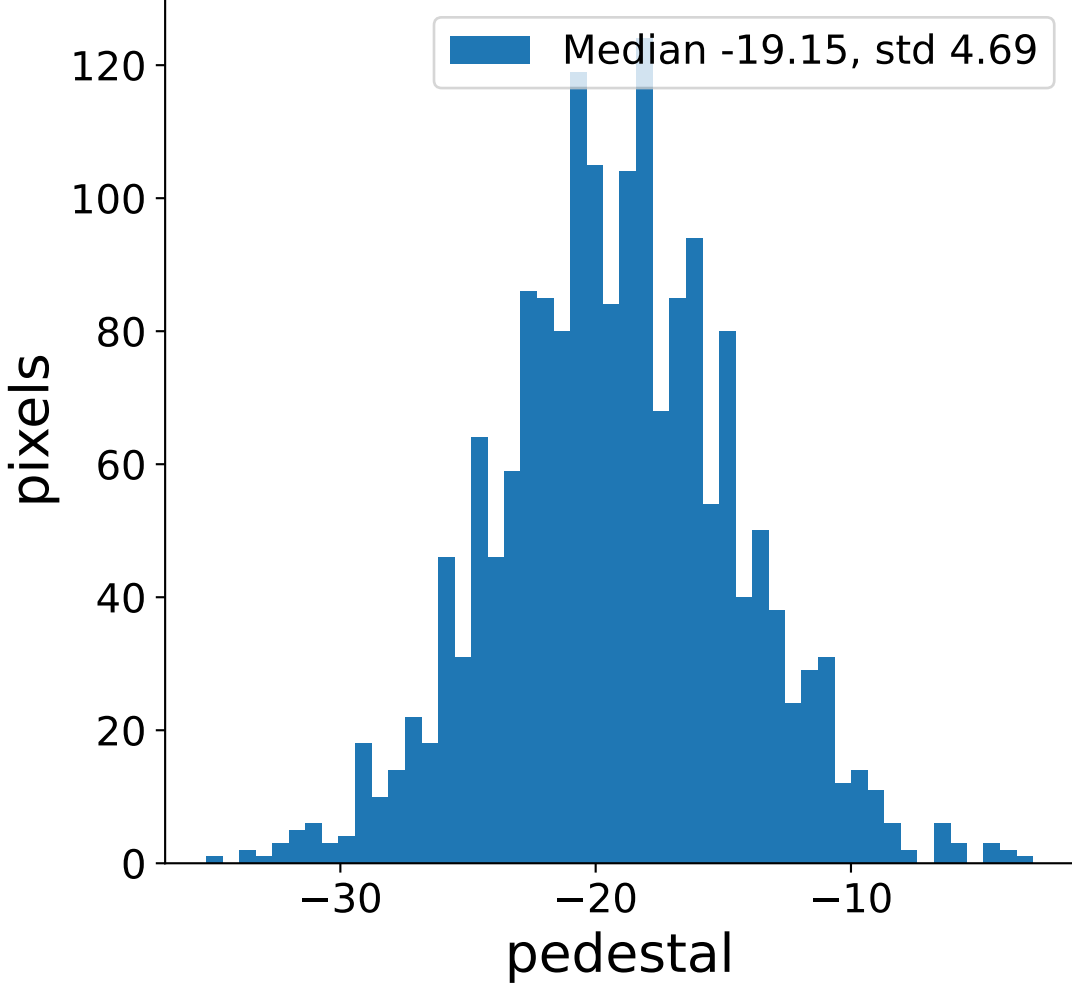

Run 7504

Run 7504

Run 7504 channel: HG

FF sample of 10000 events

pedestal sample of 10000 events

flat-fielded gain [ADC/pe]

Run 7504 channel: LG

FF sample of 10000 events

pedestal sample of 10000 events

flat-fielded gain [ADC/pe]