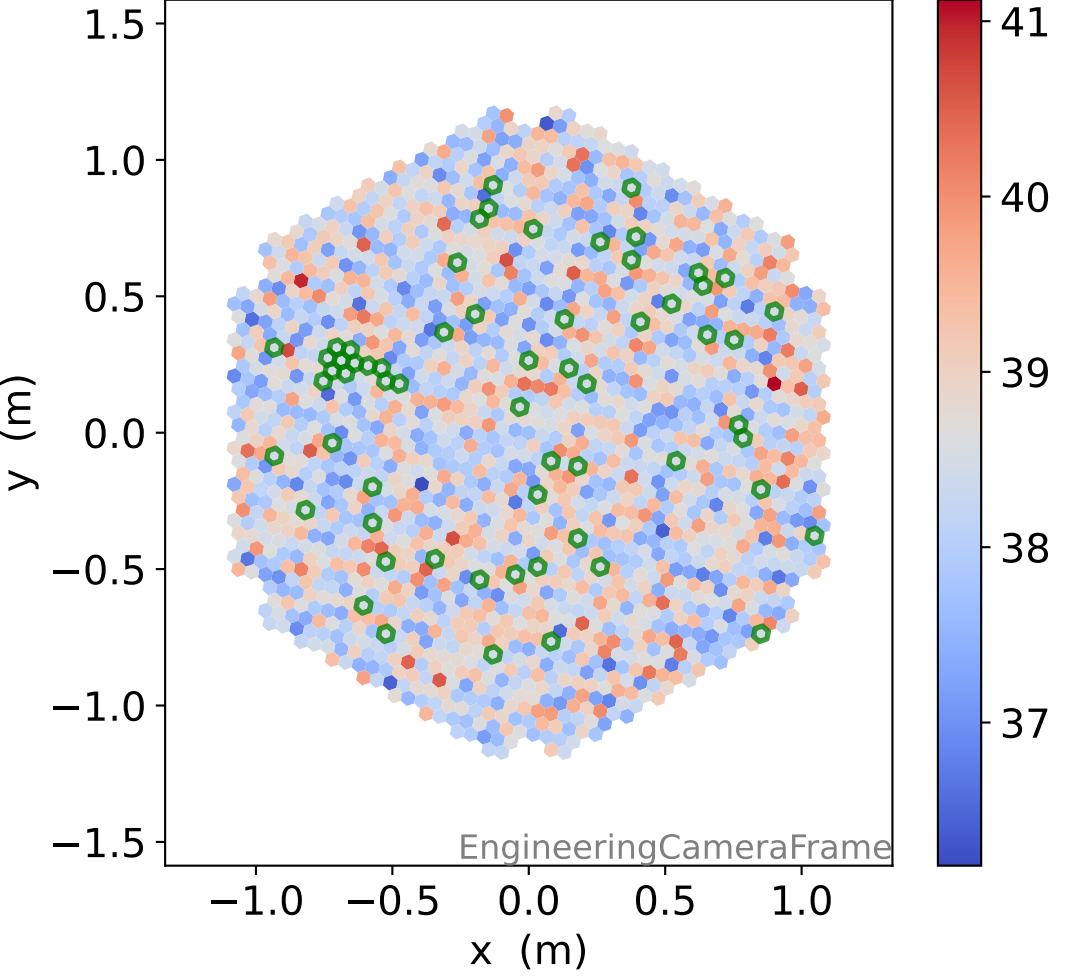

Run 7504

Run 7504

Run 7504 channel: HG

FF sample of 10000 events

pedestal sample of 10000 events

flat-fielded gain [ADC/pe]

Run 7504 channel: LG

FF sample of 10000 events

pedestal sample of 10000 events

flat-fielded gain [ADC/pe]