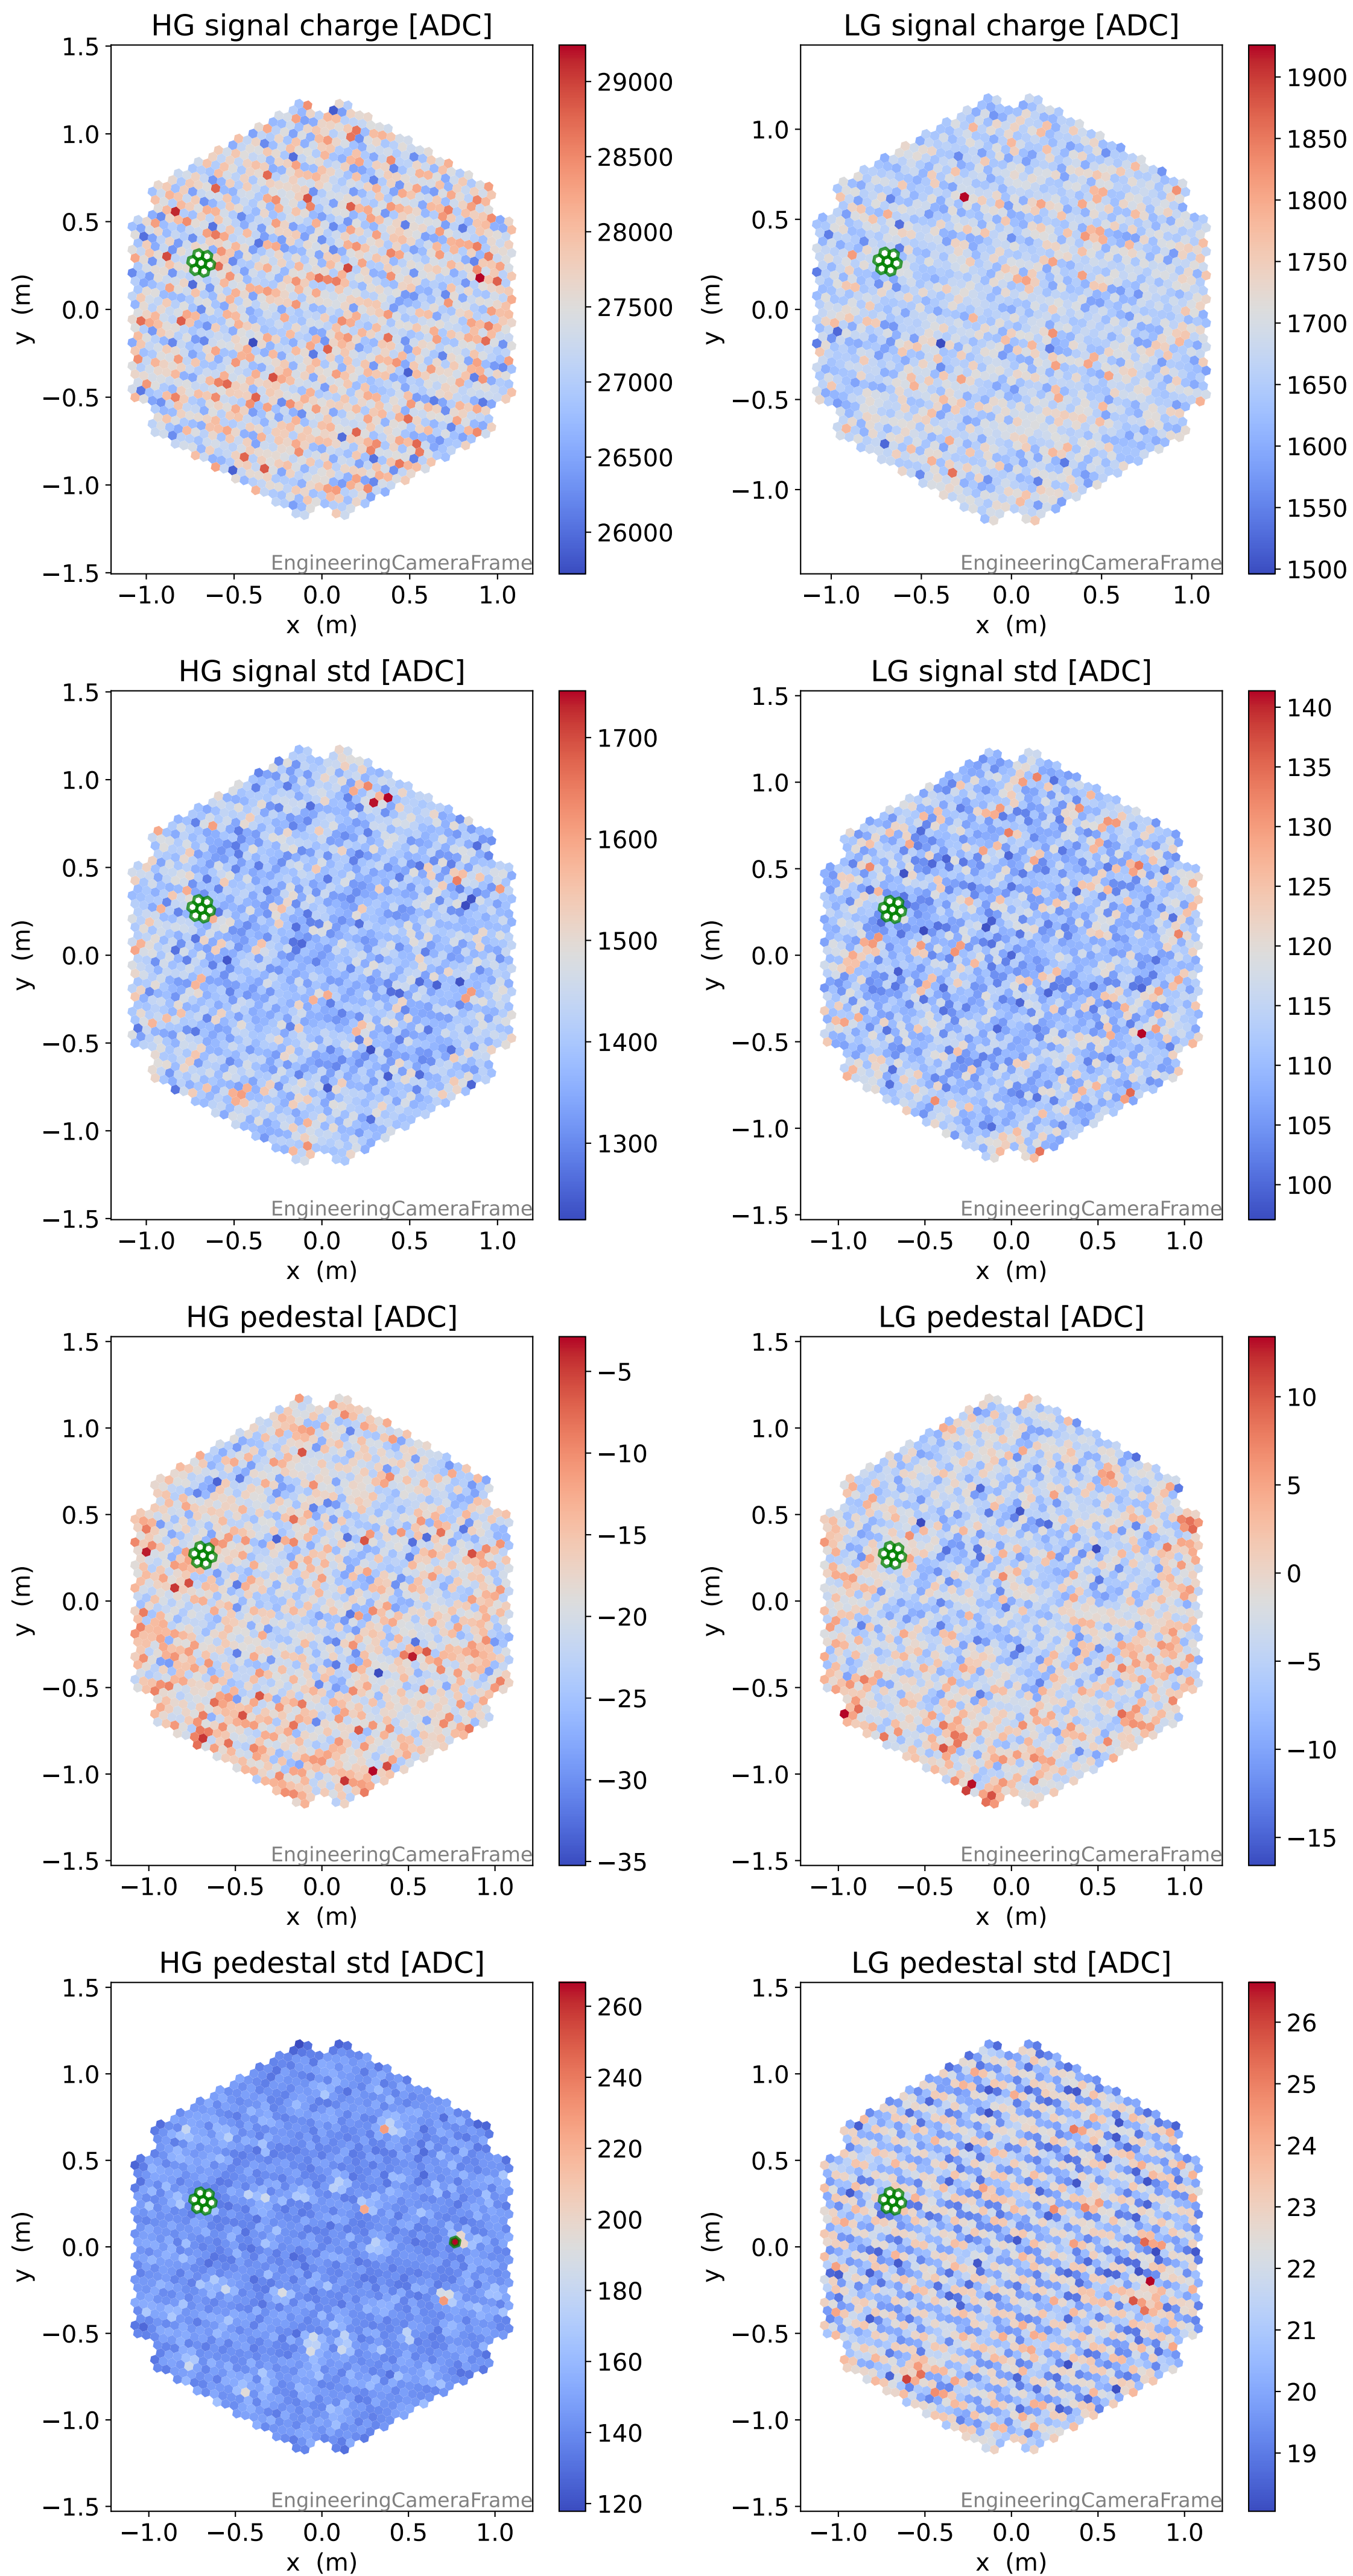

Run 7504

Run 7504

Run 7504 channel: HG

FF sample of 10000 events

pedestal sample of 10000 events

flat-fielded gain [ADC/pe]

Run 7504 channel: LG

FF sample of 10000 events

pedestal sample of 10000 events

flat-fielded gain [ADC/pe]