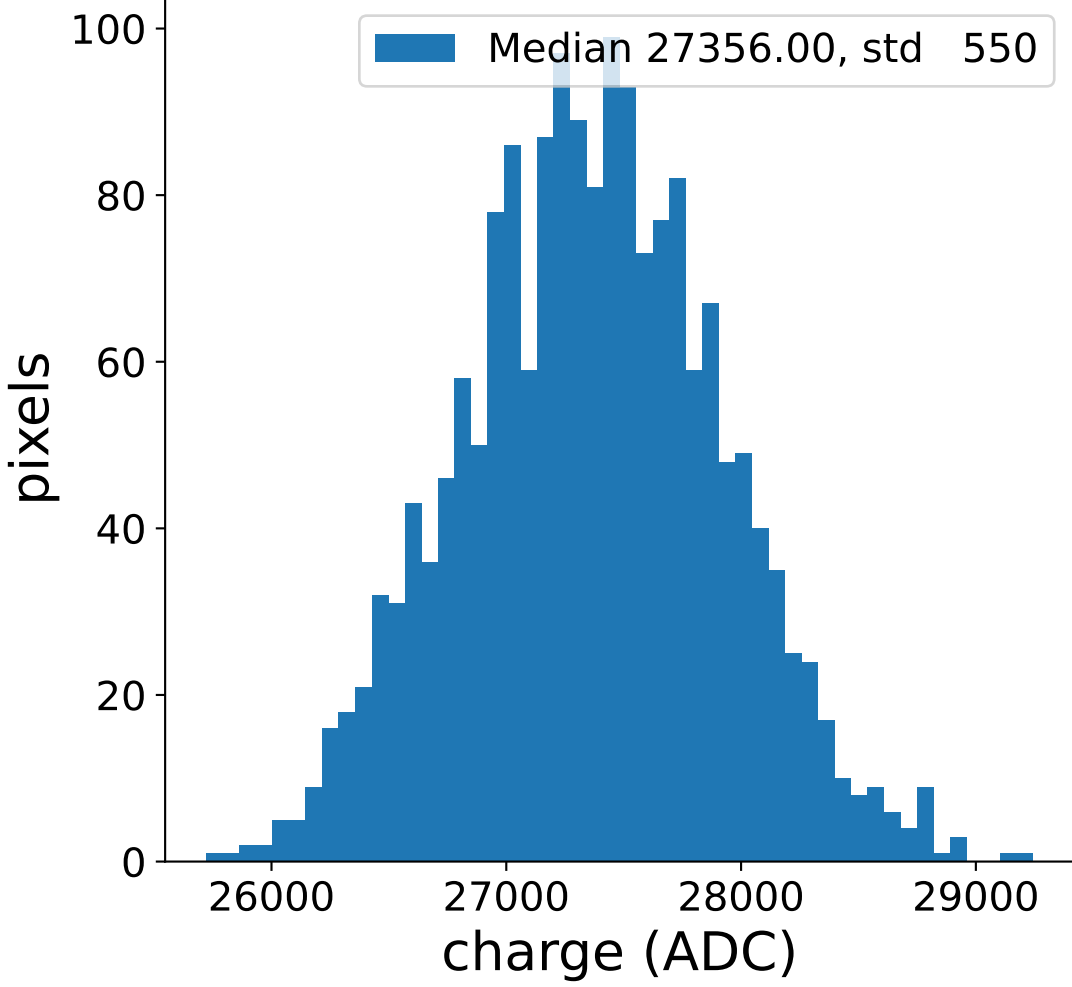

Run 7504

Run 7504

Run 7504 channel: HG

FF sample of 10000 events

pedestal sample of 10000 events

flat-fielded gain [ADC/pe]

Run 7504 channel: LG

FF sample of 10000 events

pedestal sample of 10000 events

flat-fielded gain [ADC/pe]