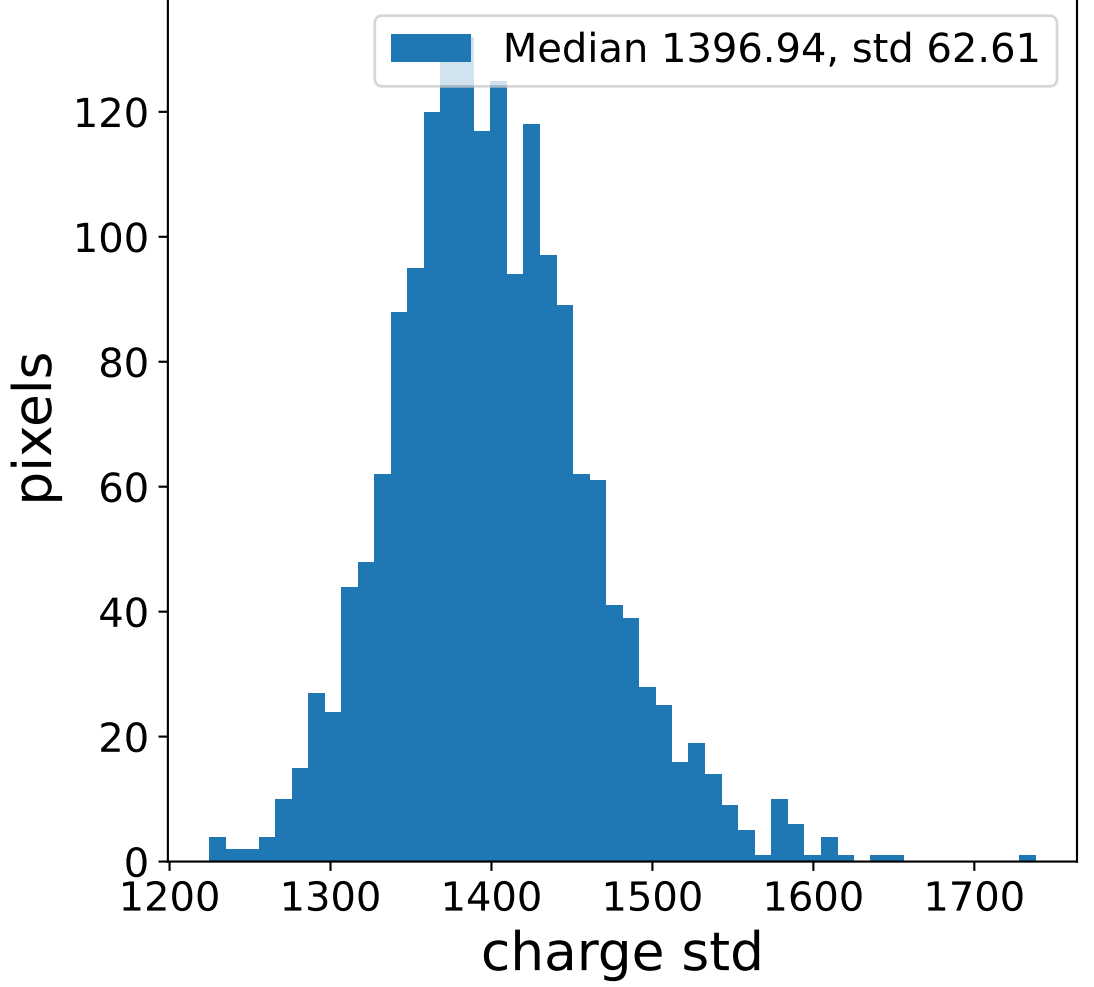

Run 7504

Run 7504

Run 7504 channel: HG

FF sample of 10000 events

pedestal sample of 10000 events

flat-fielded gain [ADC/pe]

Run 7504 channel: LG

FF sample of 10000 events

pedestal sample of 10000 events

flat-fielded gain [ADC/pe]