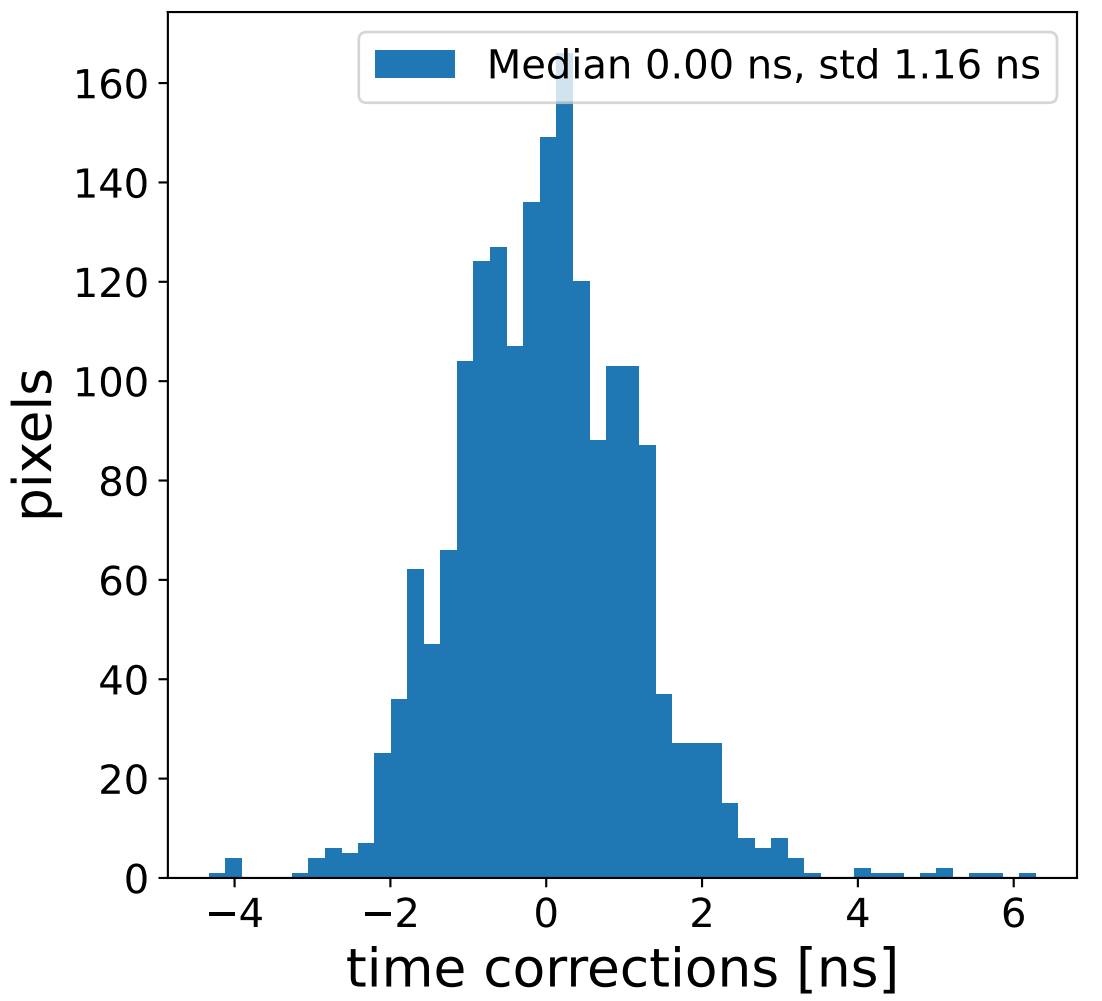

Run 7504

Run 7504

Run 7504 channel: HG

FF sample of 10000 events

pedestal sample of 10000 events

flat-fielded gain [ADC/pe]

Run 7504 channel: LG

FF sample of 10000 events

pedestal sample of 10000 events

flat-fielded gain [ADC/pe]