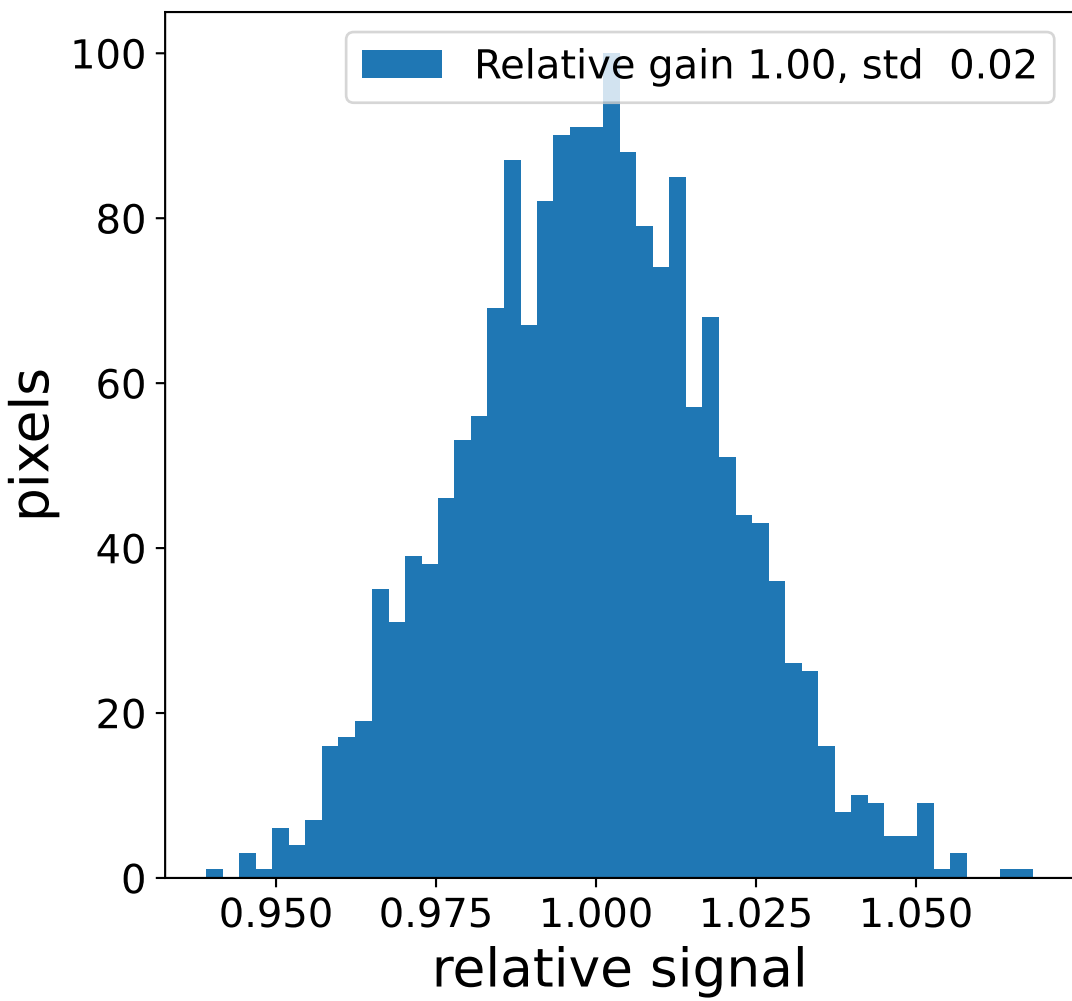

Run 7504

Run 7504

Run 7504 channel: HG

FF sample of 10000 events

pedestal sample of 10000 events

flat-fielded gain [ADC/pe]

Run 7504 channel: LG

FF sample of 10000 events

pedestal sample of 10000 events

flat-fielded gain [ADC/pe]