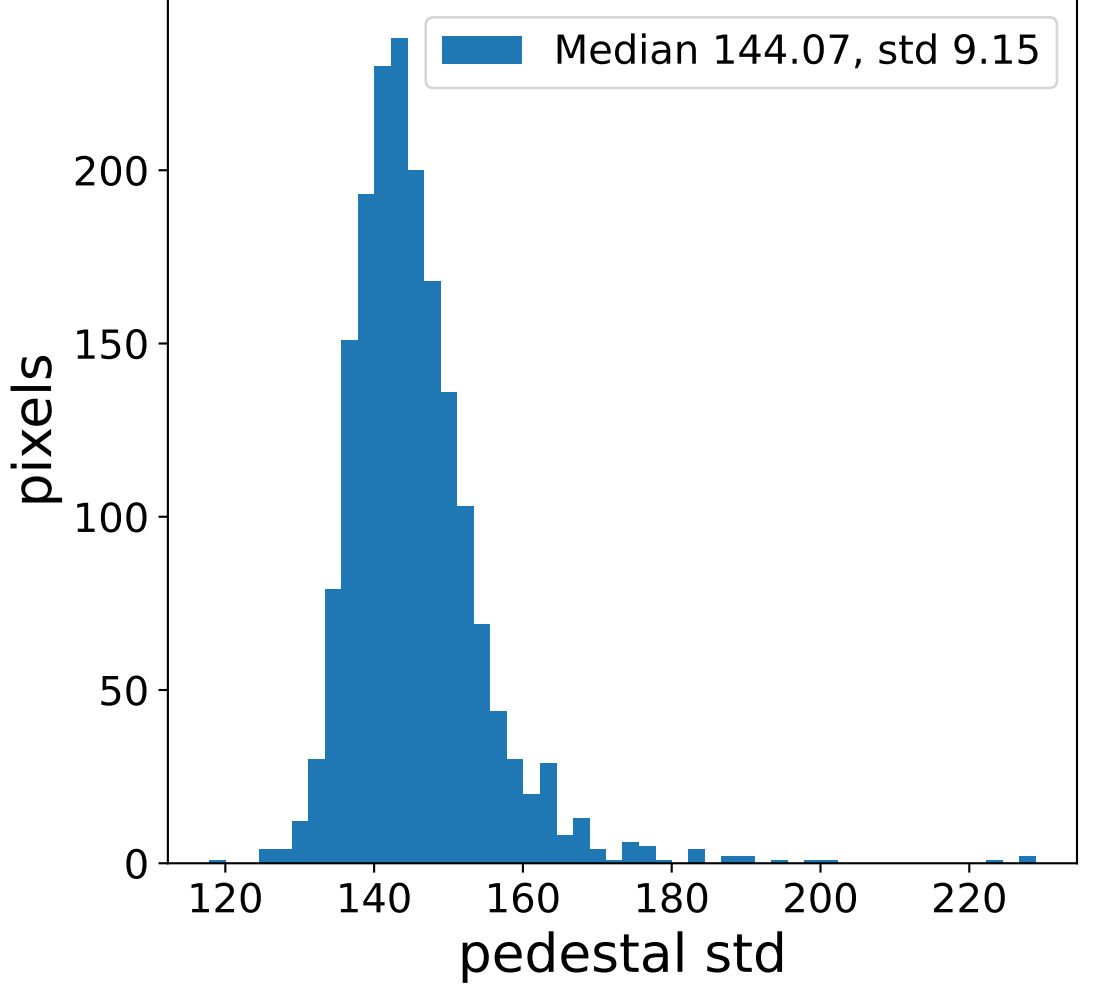

Run 7504

Run 7504

Run 7504 channel: HG

FF sample of 10000 events

pedestal sample of 10000 events

flat-fielded gain [ADC/pe]

Run 7504 channel: LG

FF sample of 10000 events

pedestal sample of 10000 events

flat-fielded gain [ADC/pe]