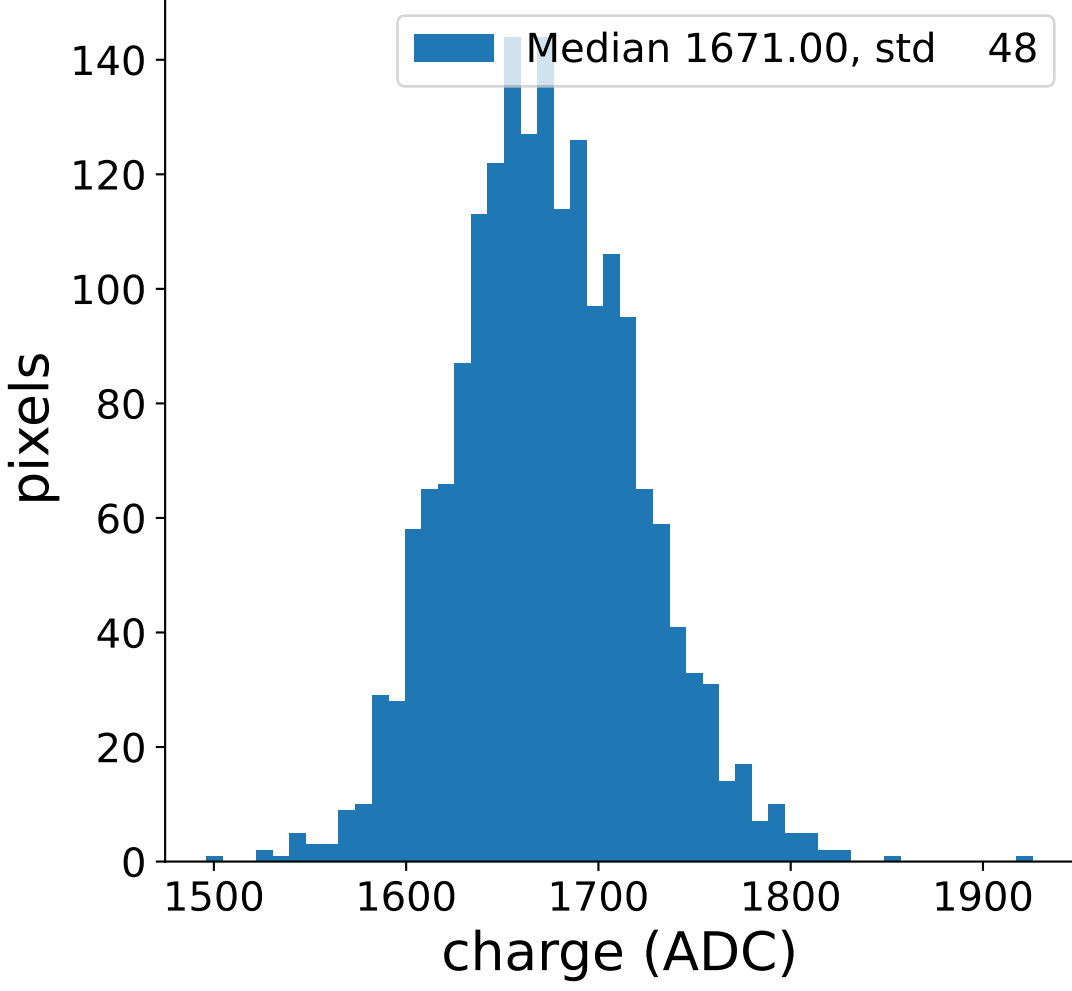

Run 7504

Run 7504

Run 7504 channel: HG

FF sample of 10000 events

pedestal sample of 10000 events

flat-fielded gain [ADC/pe]

Run 7504 channel: LG

FF sample of 10000 events

pedestal sample of 10000 events

flat-fielded gain [ADC/pe]