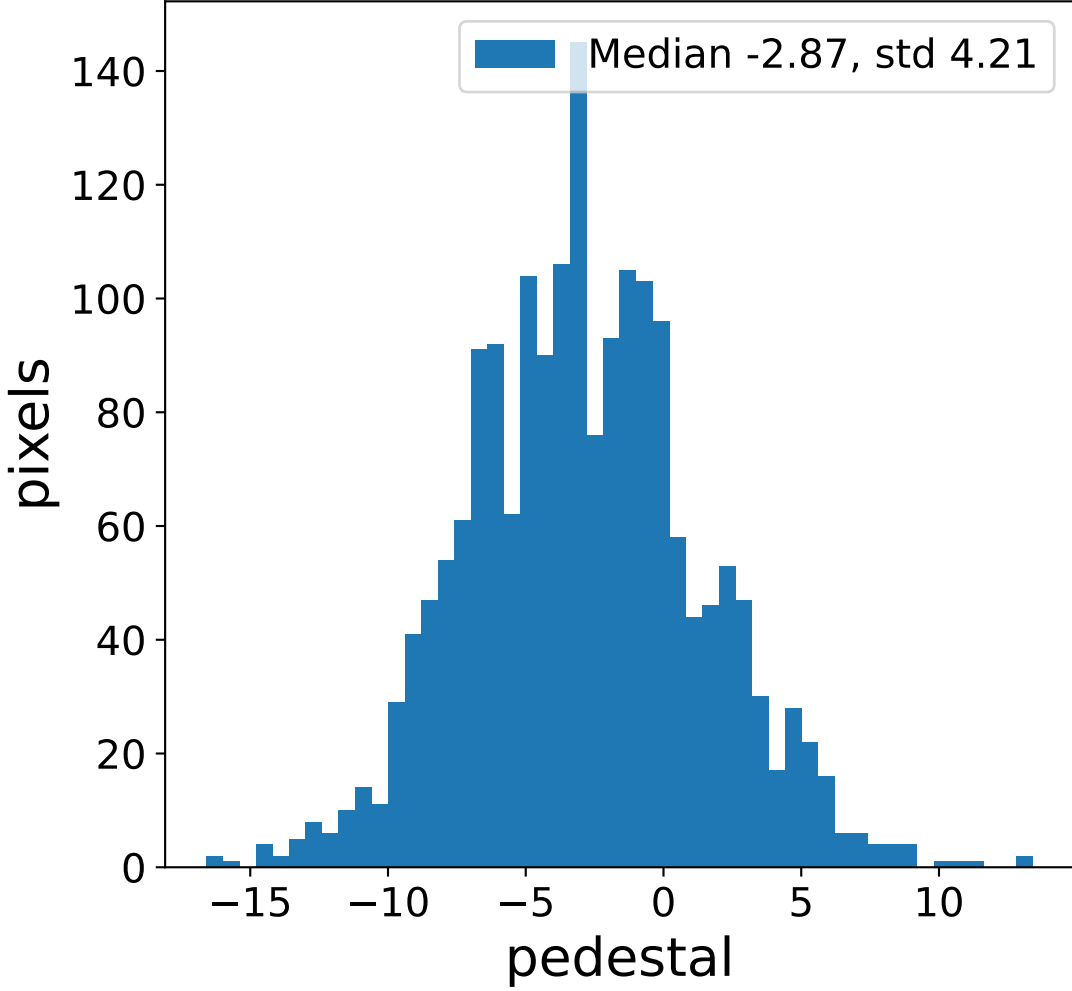

Run 7504

Run 7504

Run 7504 channel: HG

FF sample of 10000 events

pedestal sample of 10000 events

flat-fielded gain [ADC/pe]

Run 7504 channel: LG

FF sample of 10000 events

pedestal sample of 10000 events

flat-fielded gain [ADC/pe]