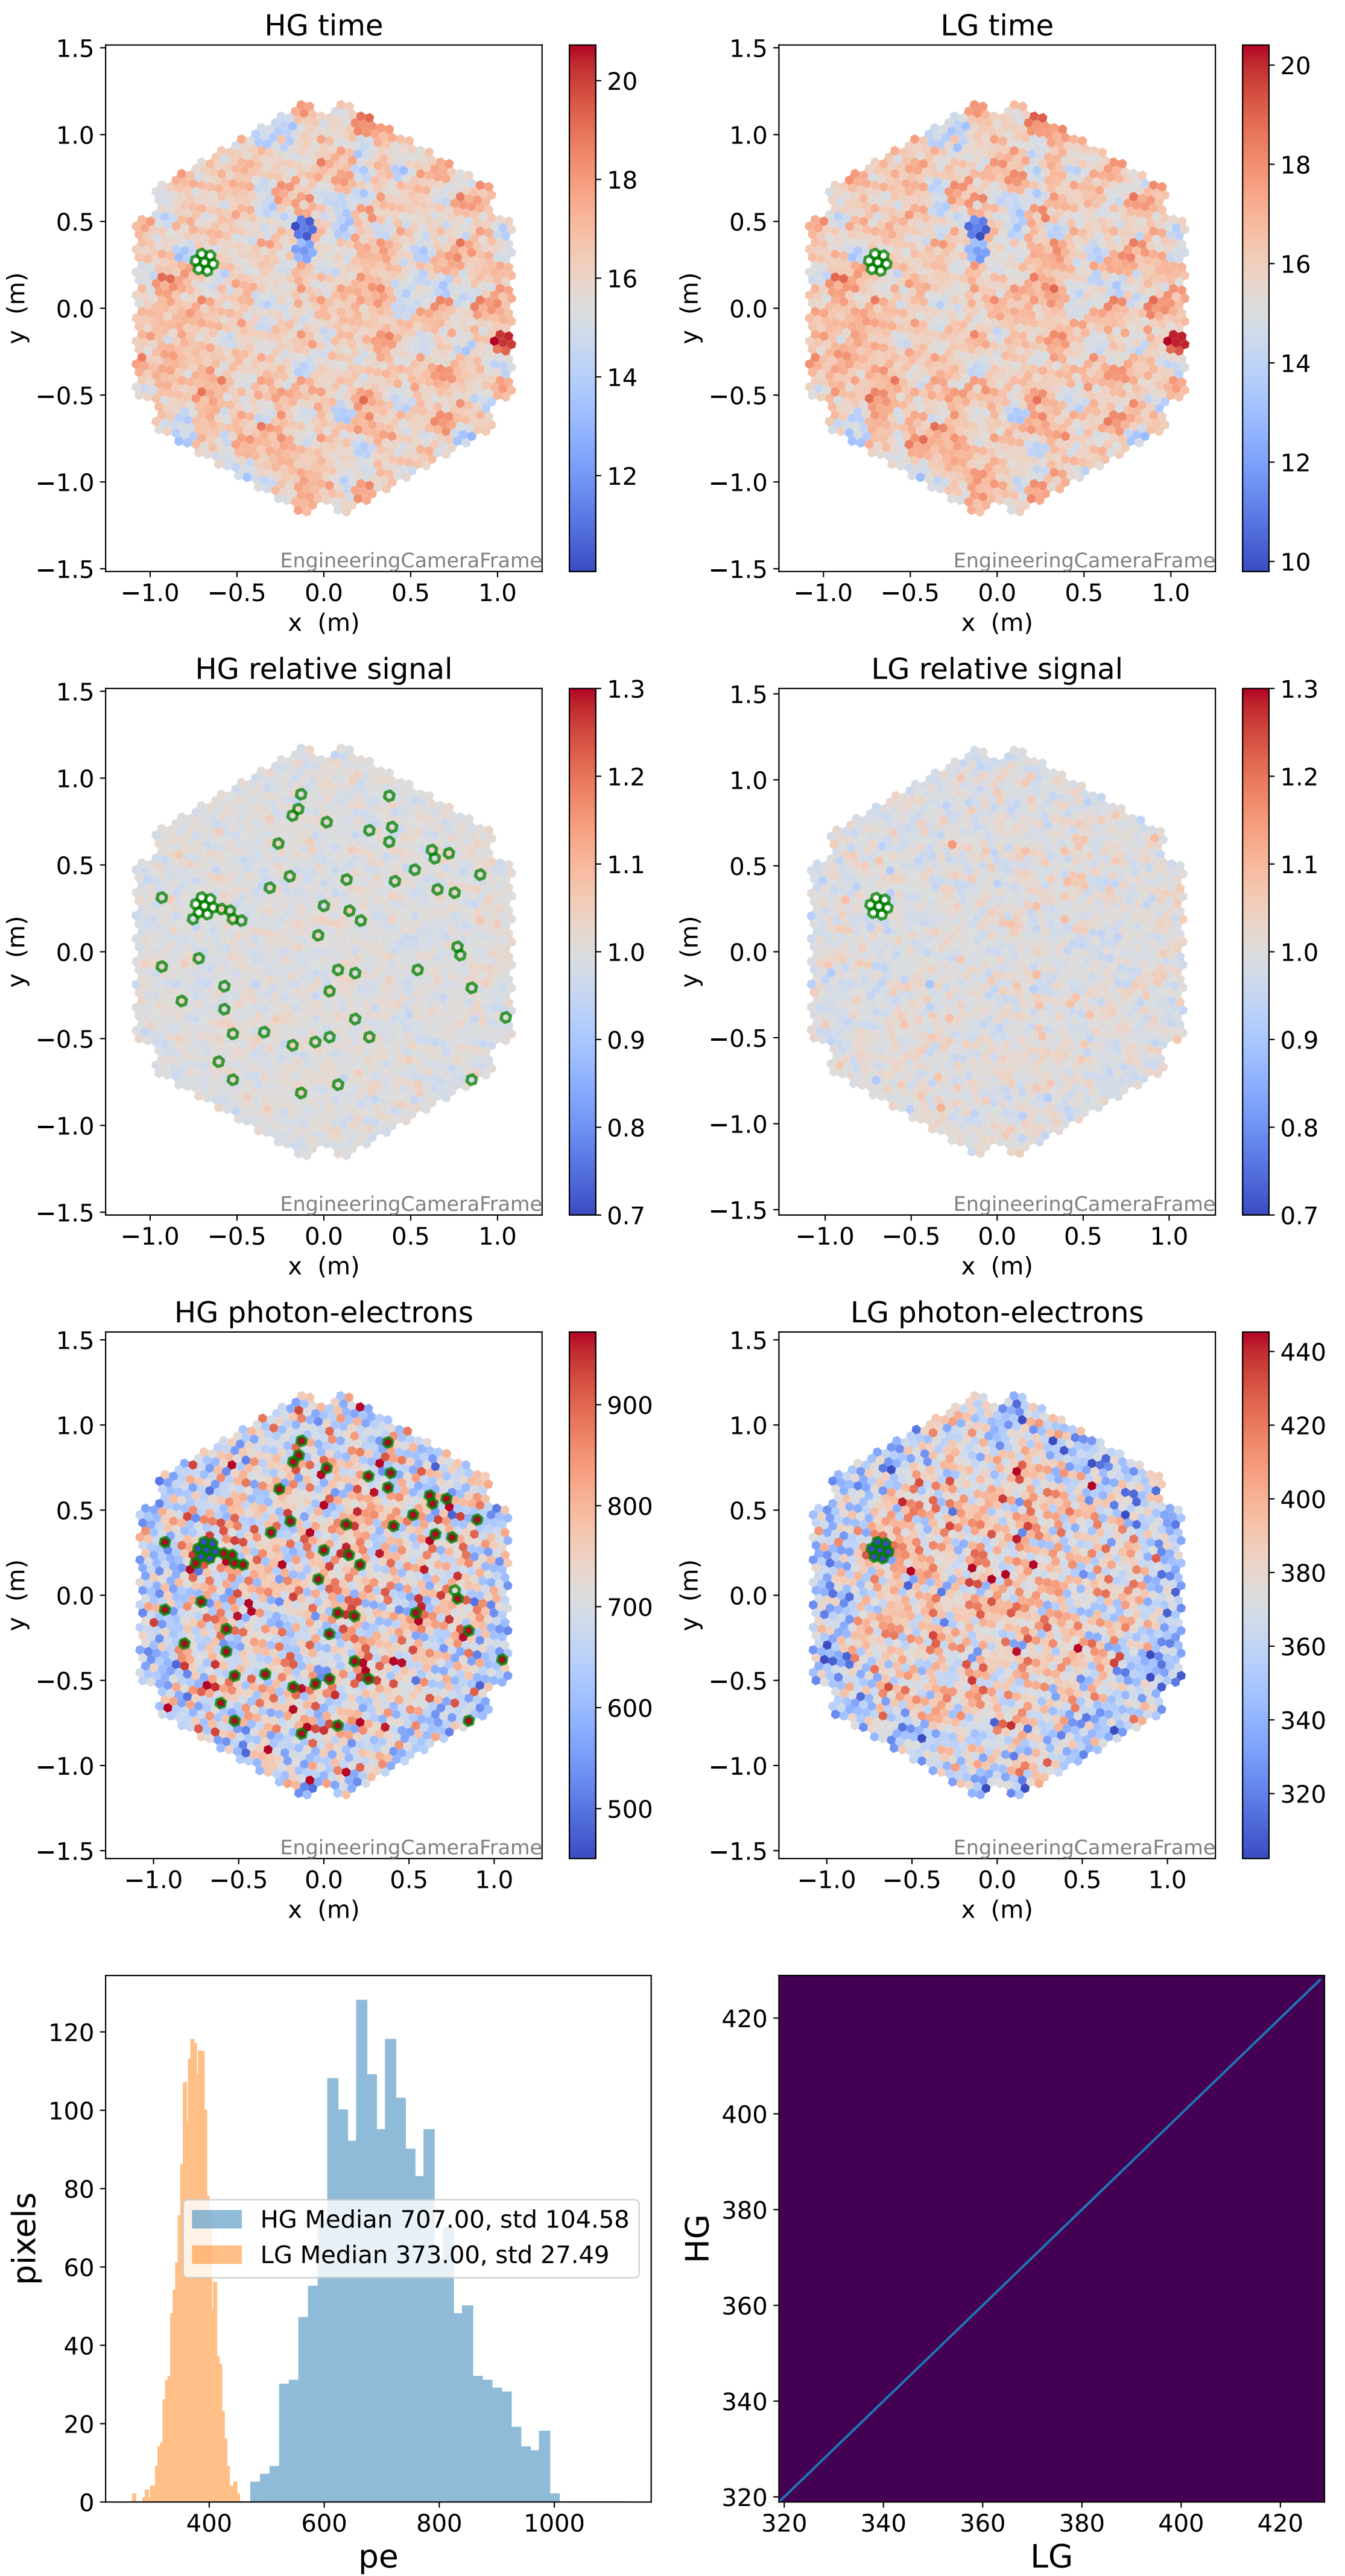

Run 7504

Run 7504

Run 7504 channel: HG

FF sample of 10000 events

pedestal sample of 10000 events

flat-fielded gain [ADC/pe]

Run 7504 channel: LG

FF sample of 10000 events

pedestal sample of 10000 events

flat-fielded gain [ADC/pe]