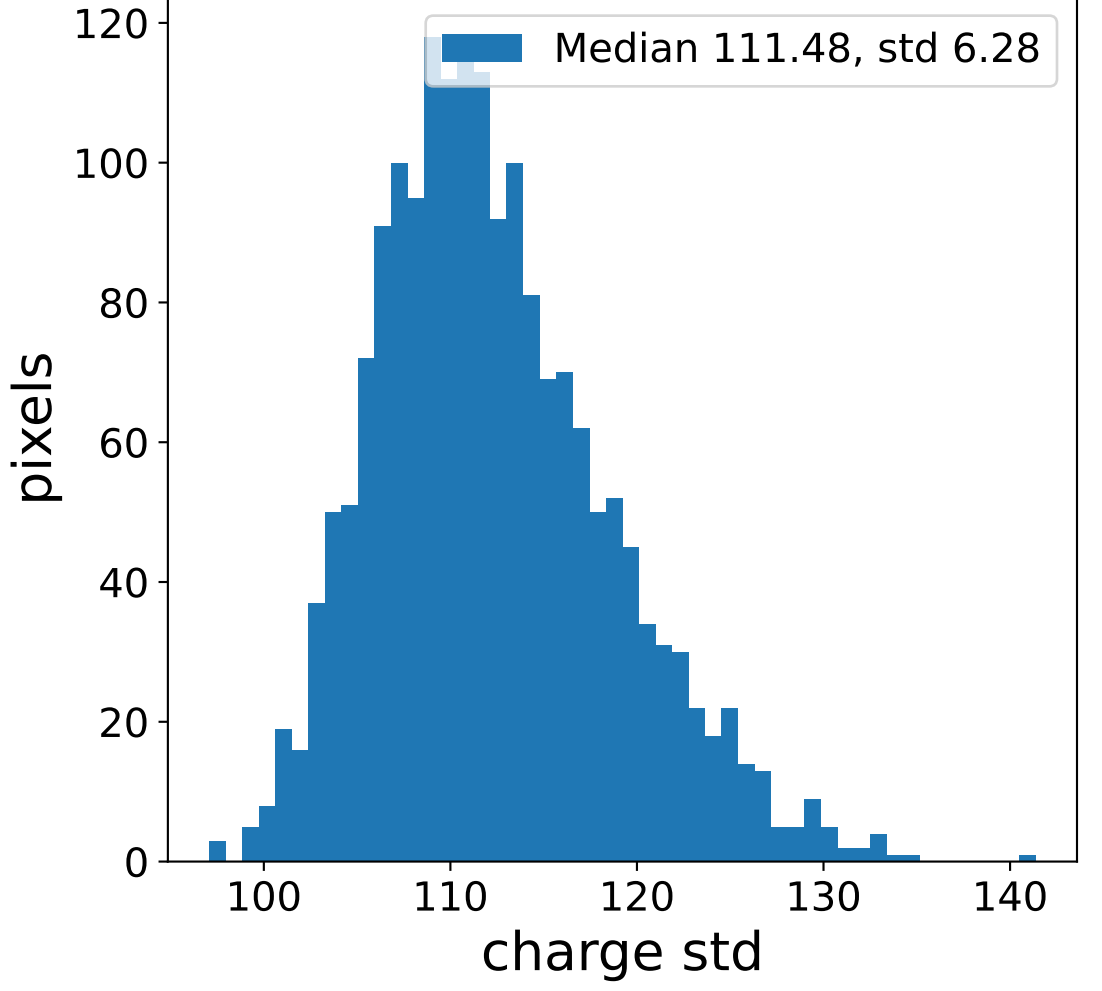

Run 7504

Run 7504

Run 7504 channel: HG

FF sample of 10000 events

pedestal sample of 10000 events

flat-fielded gain [ADC/pe]

Run 7504 channel: LG

FF sample of 10000 events

pedestal sample of 10000 events

flat-fielded gain [ADC/pe]