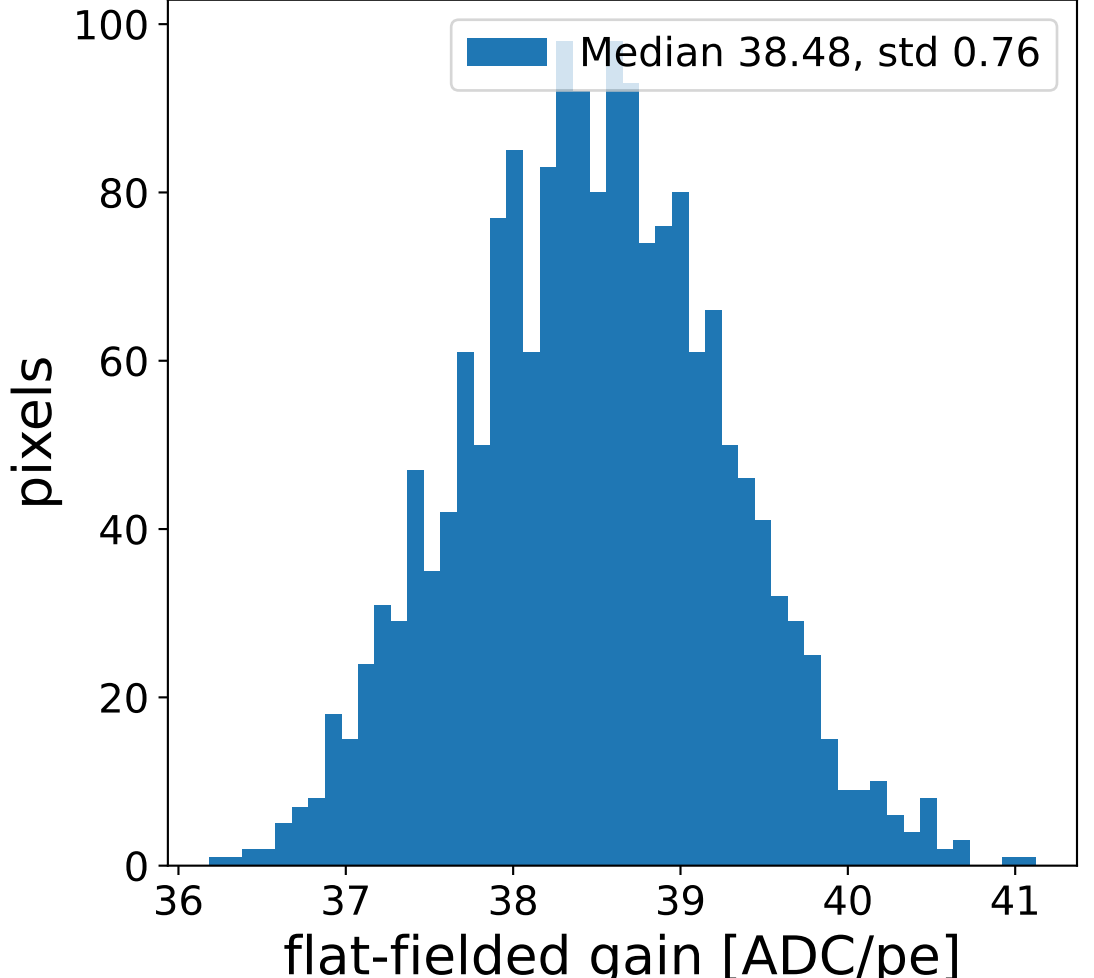

Run 7504

Run 7504

Run 7504 channel: HG

FF sample of 10000 events

pedestal sample of 10000 events

flat-fielded gain [ADC/pe]

Run 7504 channel: LG

FF sample of 10000 events

pedestal sample of 10000 events

flat-fielded gain [ADC/pe]