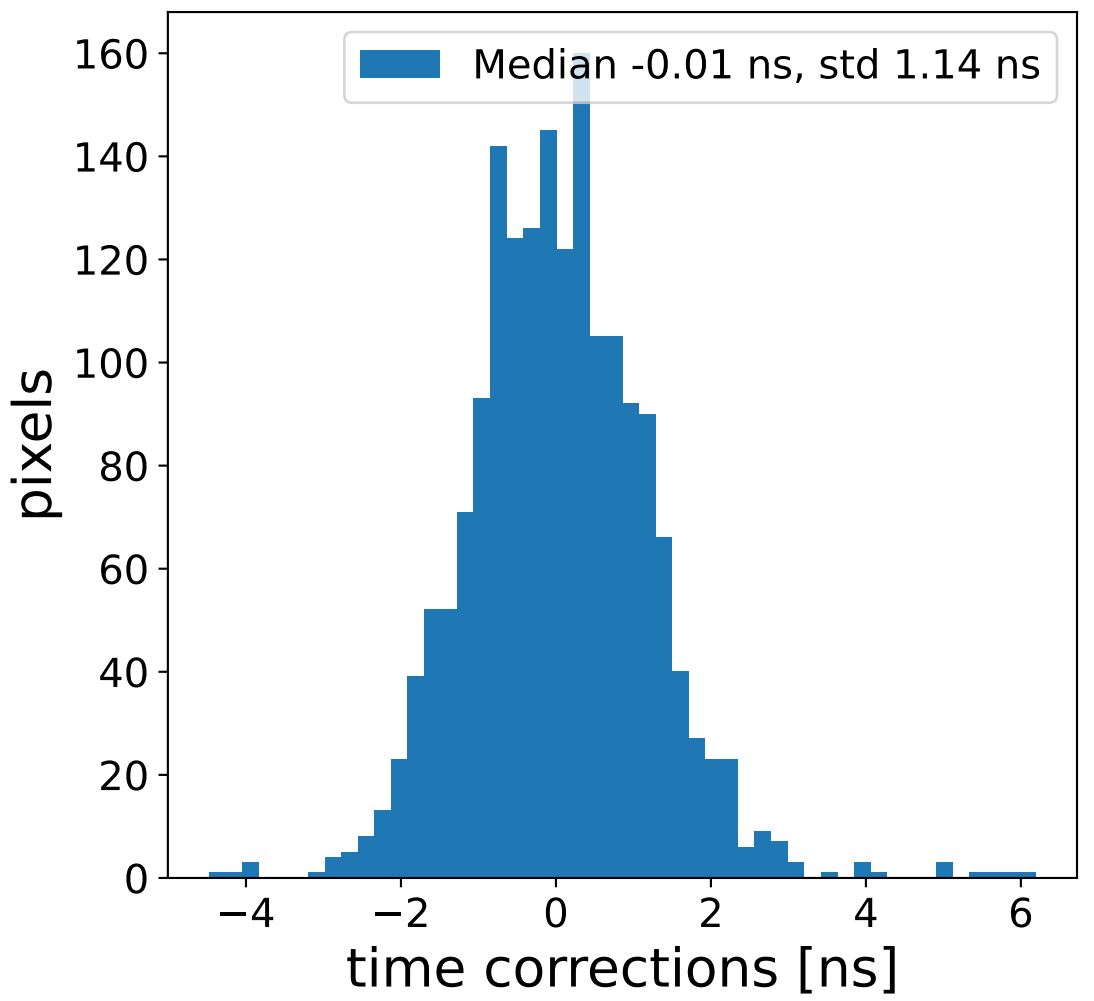

Run 7504

Run 7504

Run 7504 channel: HG

FF sample of 10000 events

pedestal sample of 10000 events

flat-fielded gain [ADC/pe]

Run 7504 channel: LG

FF sample of 10000 events

pedestal sample of 10000 events

flat-fielded gain [ADC/pe]