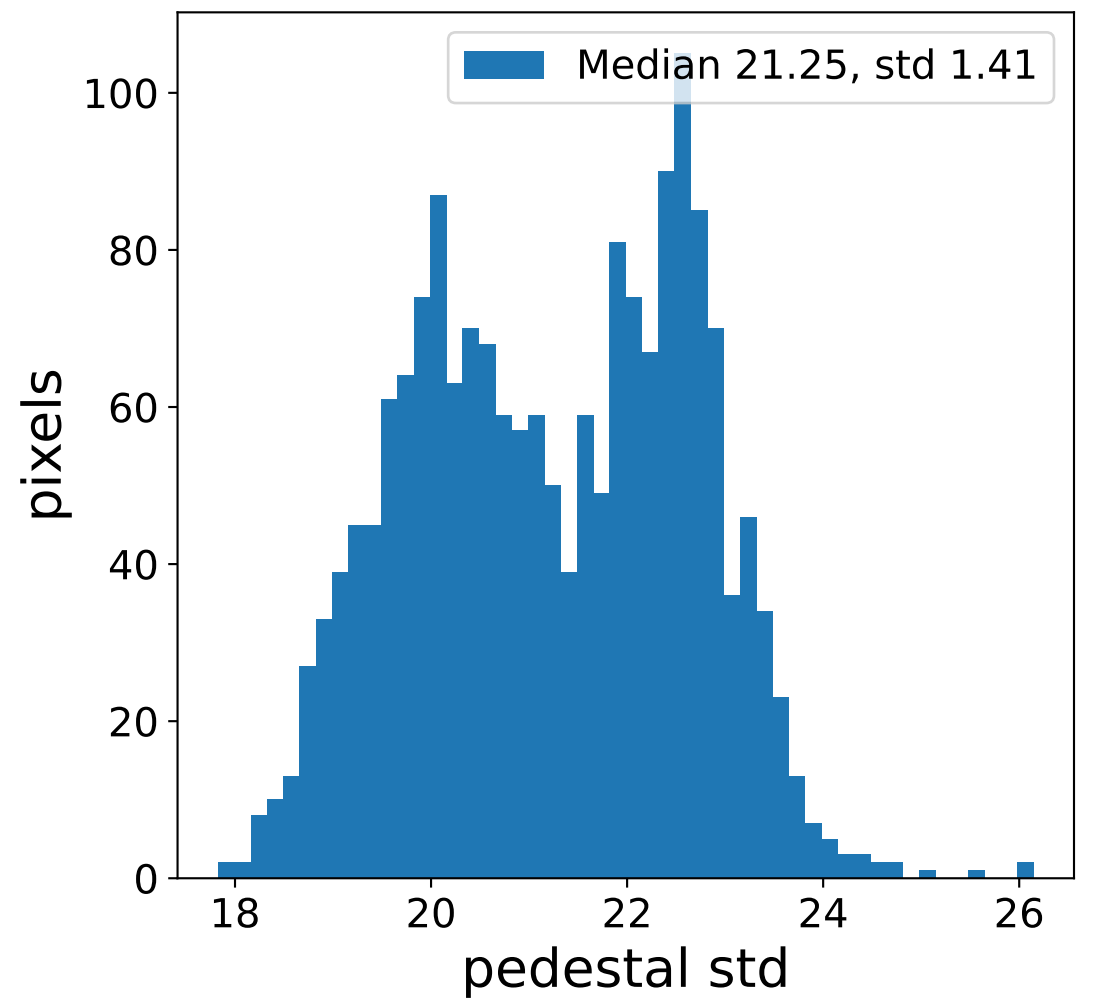

Run 7502

Run 7502

Run 7502 channel: HG

FF sample of 10000 events

pedestal sample of 10000 events

flat-fielded gain [ADC/pe]

Run 7502 channel: LG

FF sample of 10000 events

pedestal sample of 10000 events

flat-fielded gain [ADC/pe]