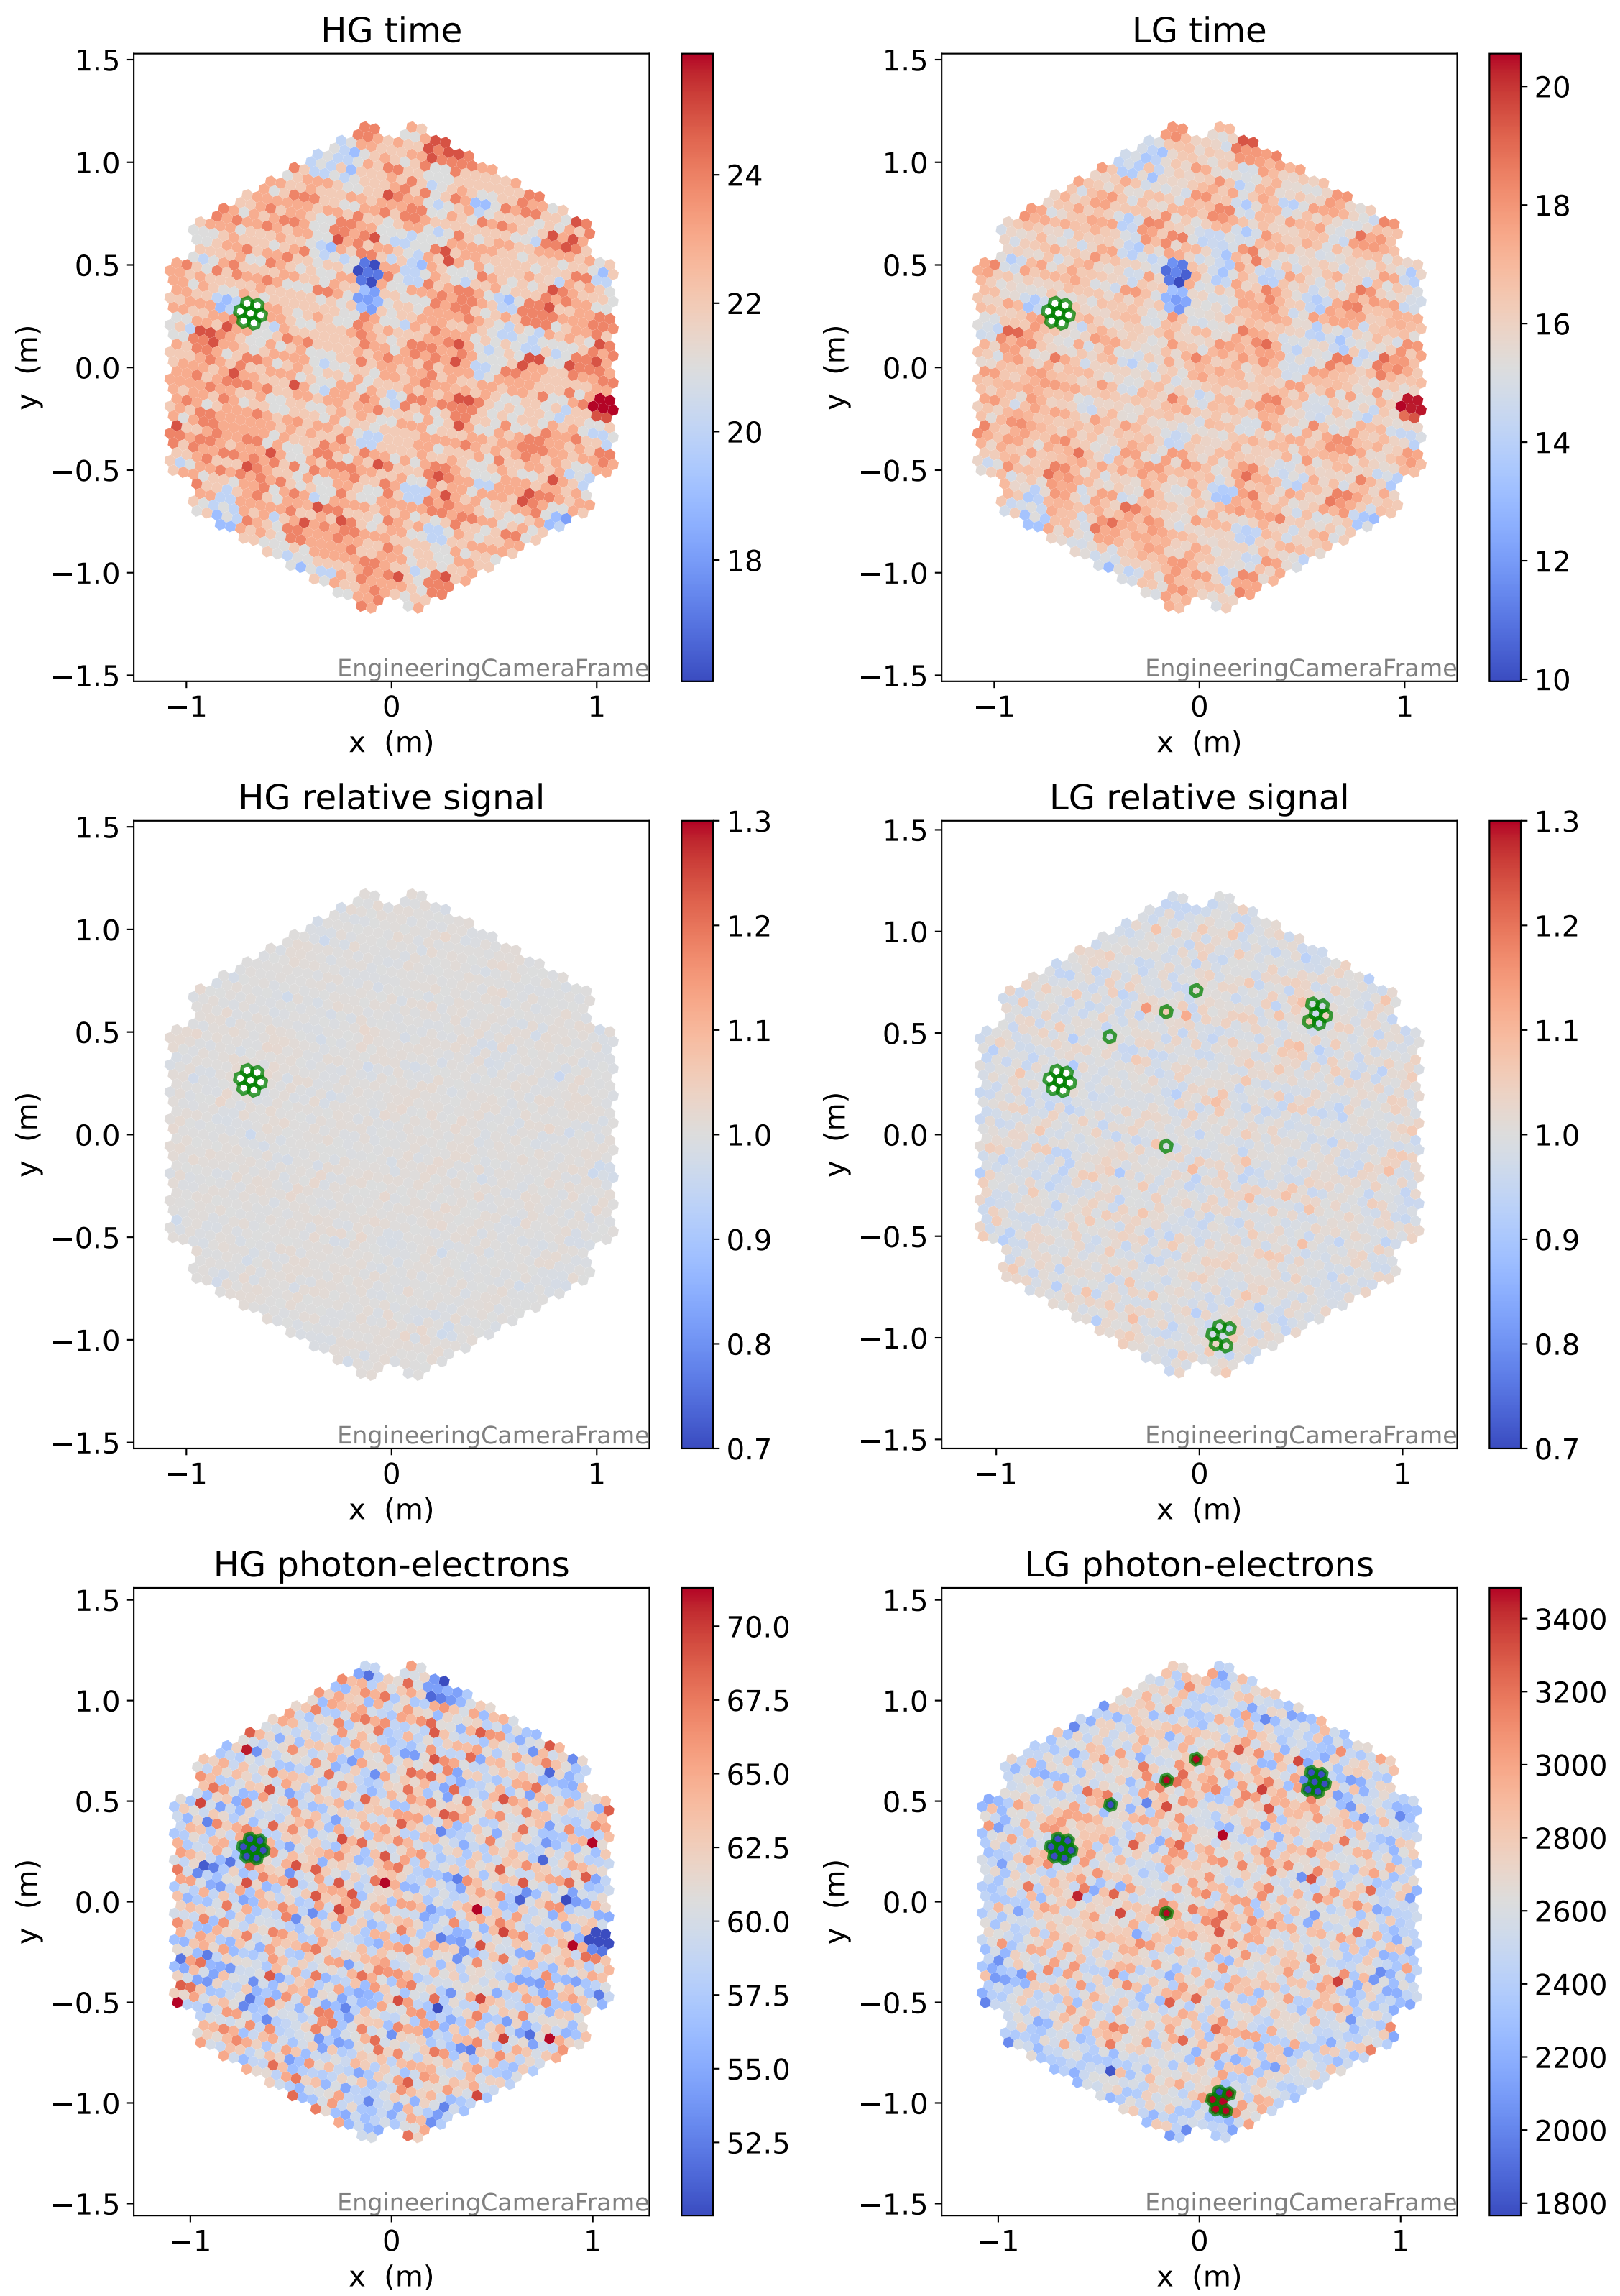

Run 7502

Run 7502

Run 7502 channel: HG

FF sample of 10000 events

pedestal sample of 10000 events

flat-fielded gain [ADC/pe]

Run 7502 channel: LG

FF sample of 10000 events

pedestal sample of 10000 events

flat-fielded gain [ADC/pe]