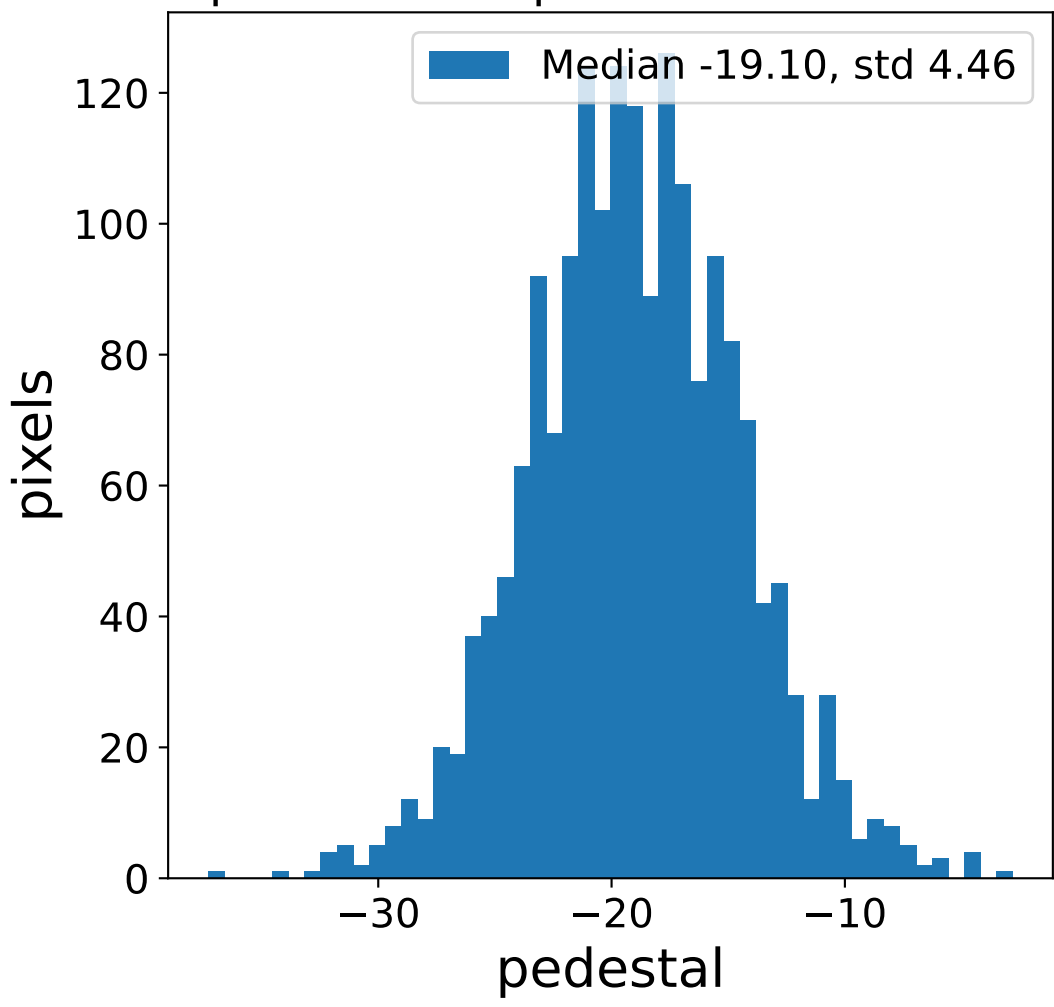

Run 7502

Run 7502

Run 7502 channel: HG

FF sample of 10000 events

pedestal sample of 10000 events

flat-fielded gain [ADC/pe]

Run 7502 channel: LG

FF sample of 10000 events

pedestal sample of 10000 events

flat-fielded gain [ADC/pe]