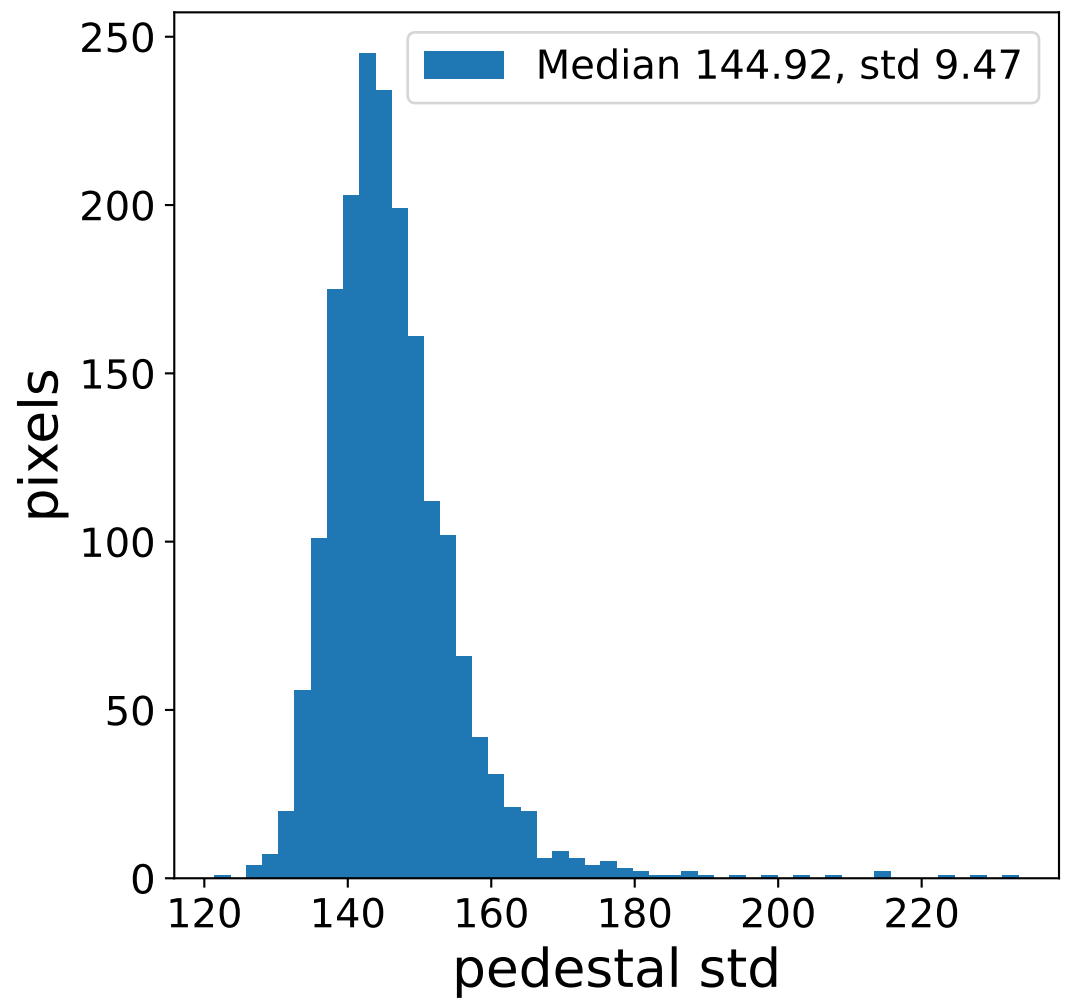

Run 7502

Run 7502

Run 7502 channel: HG

FF sample of 10000 events

pedestal sample of 10000 events

flat-fielded gain [ADC/pe]

Run 7502 channel: LG

FF sample of 10000 events

pedestal sample of 10000 events

flat-fielded gain [ADC/pe]