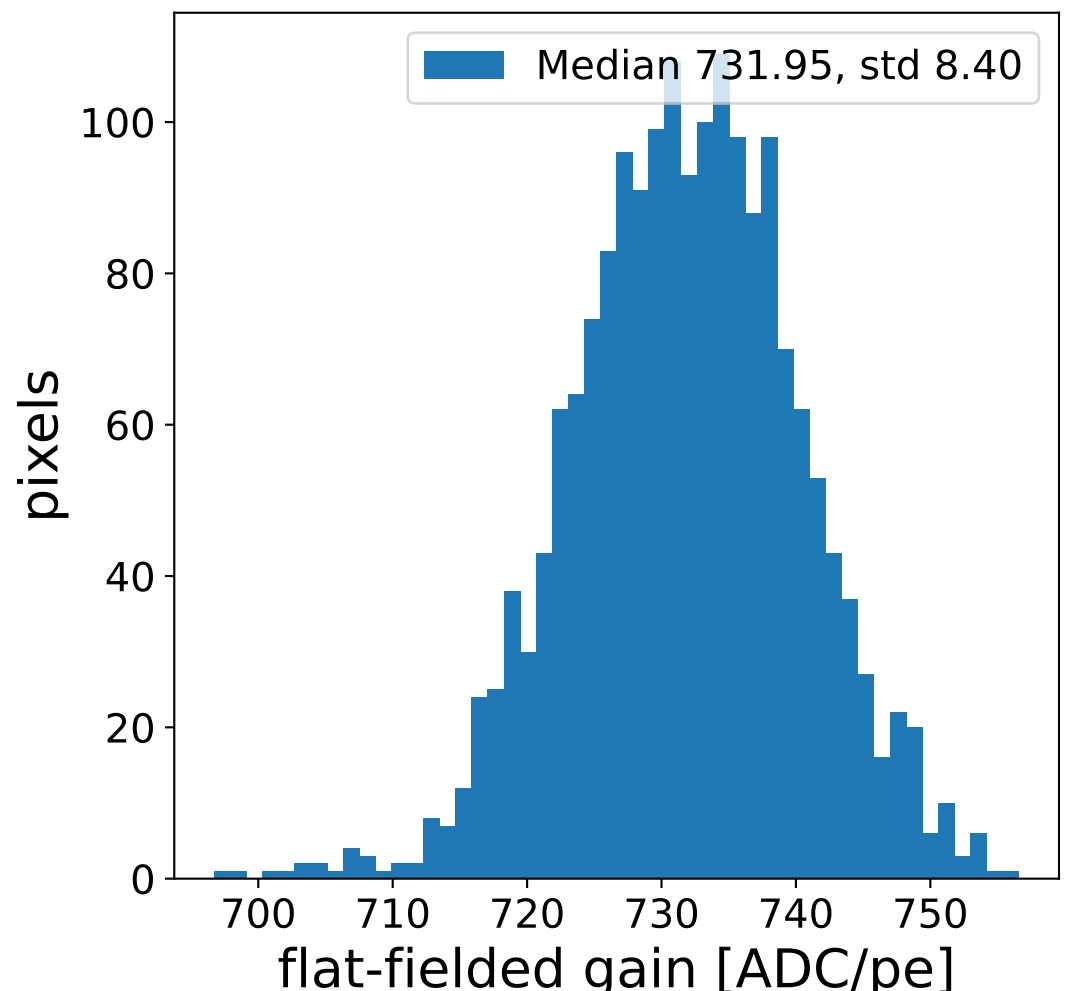

Run 7502

Run 7502

Run 7502 channel: HG

FF sample of 10000 events

pedestal sample of 10000 events

flat-fielded gain [ADC/pe]

Run 7502 channel: LG

FF sample of 10000 events

pedestal sample of 10000 events

flat-fielded gain [ADC/pe]