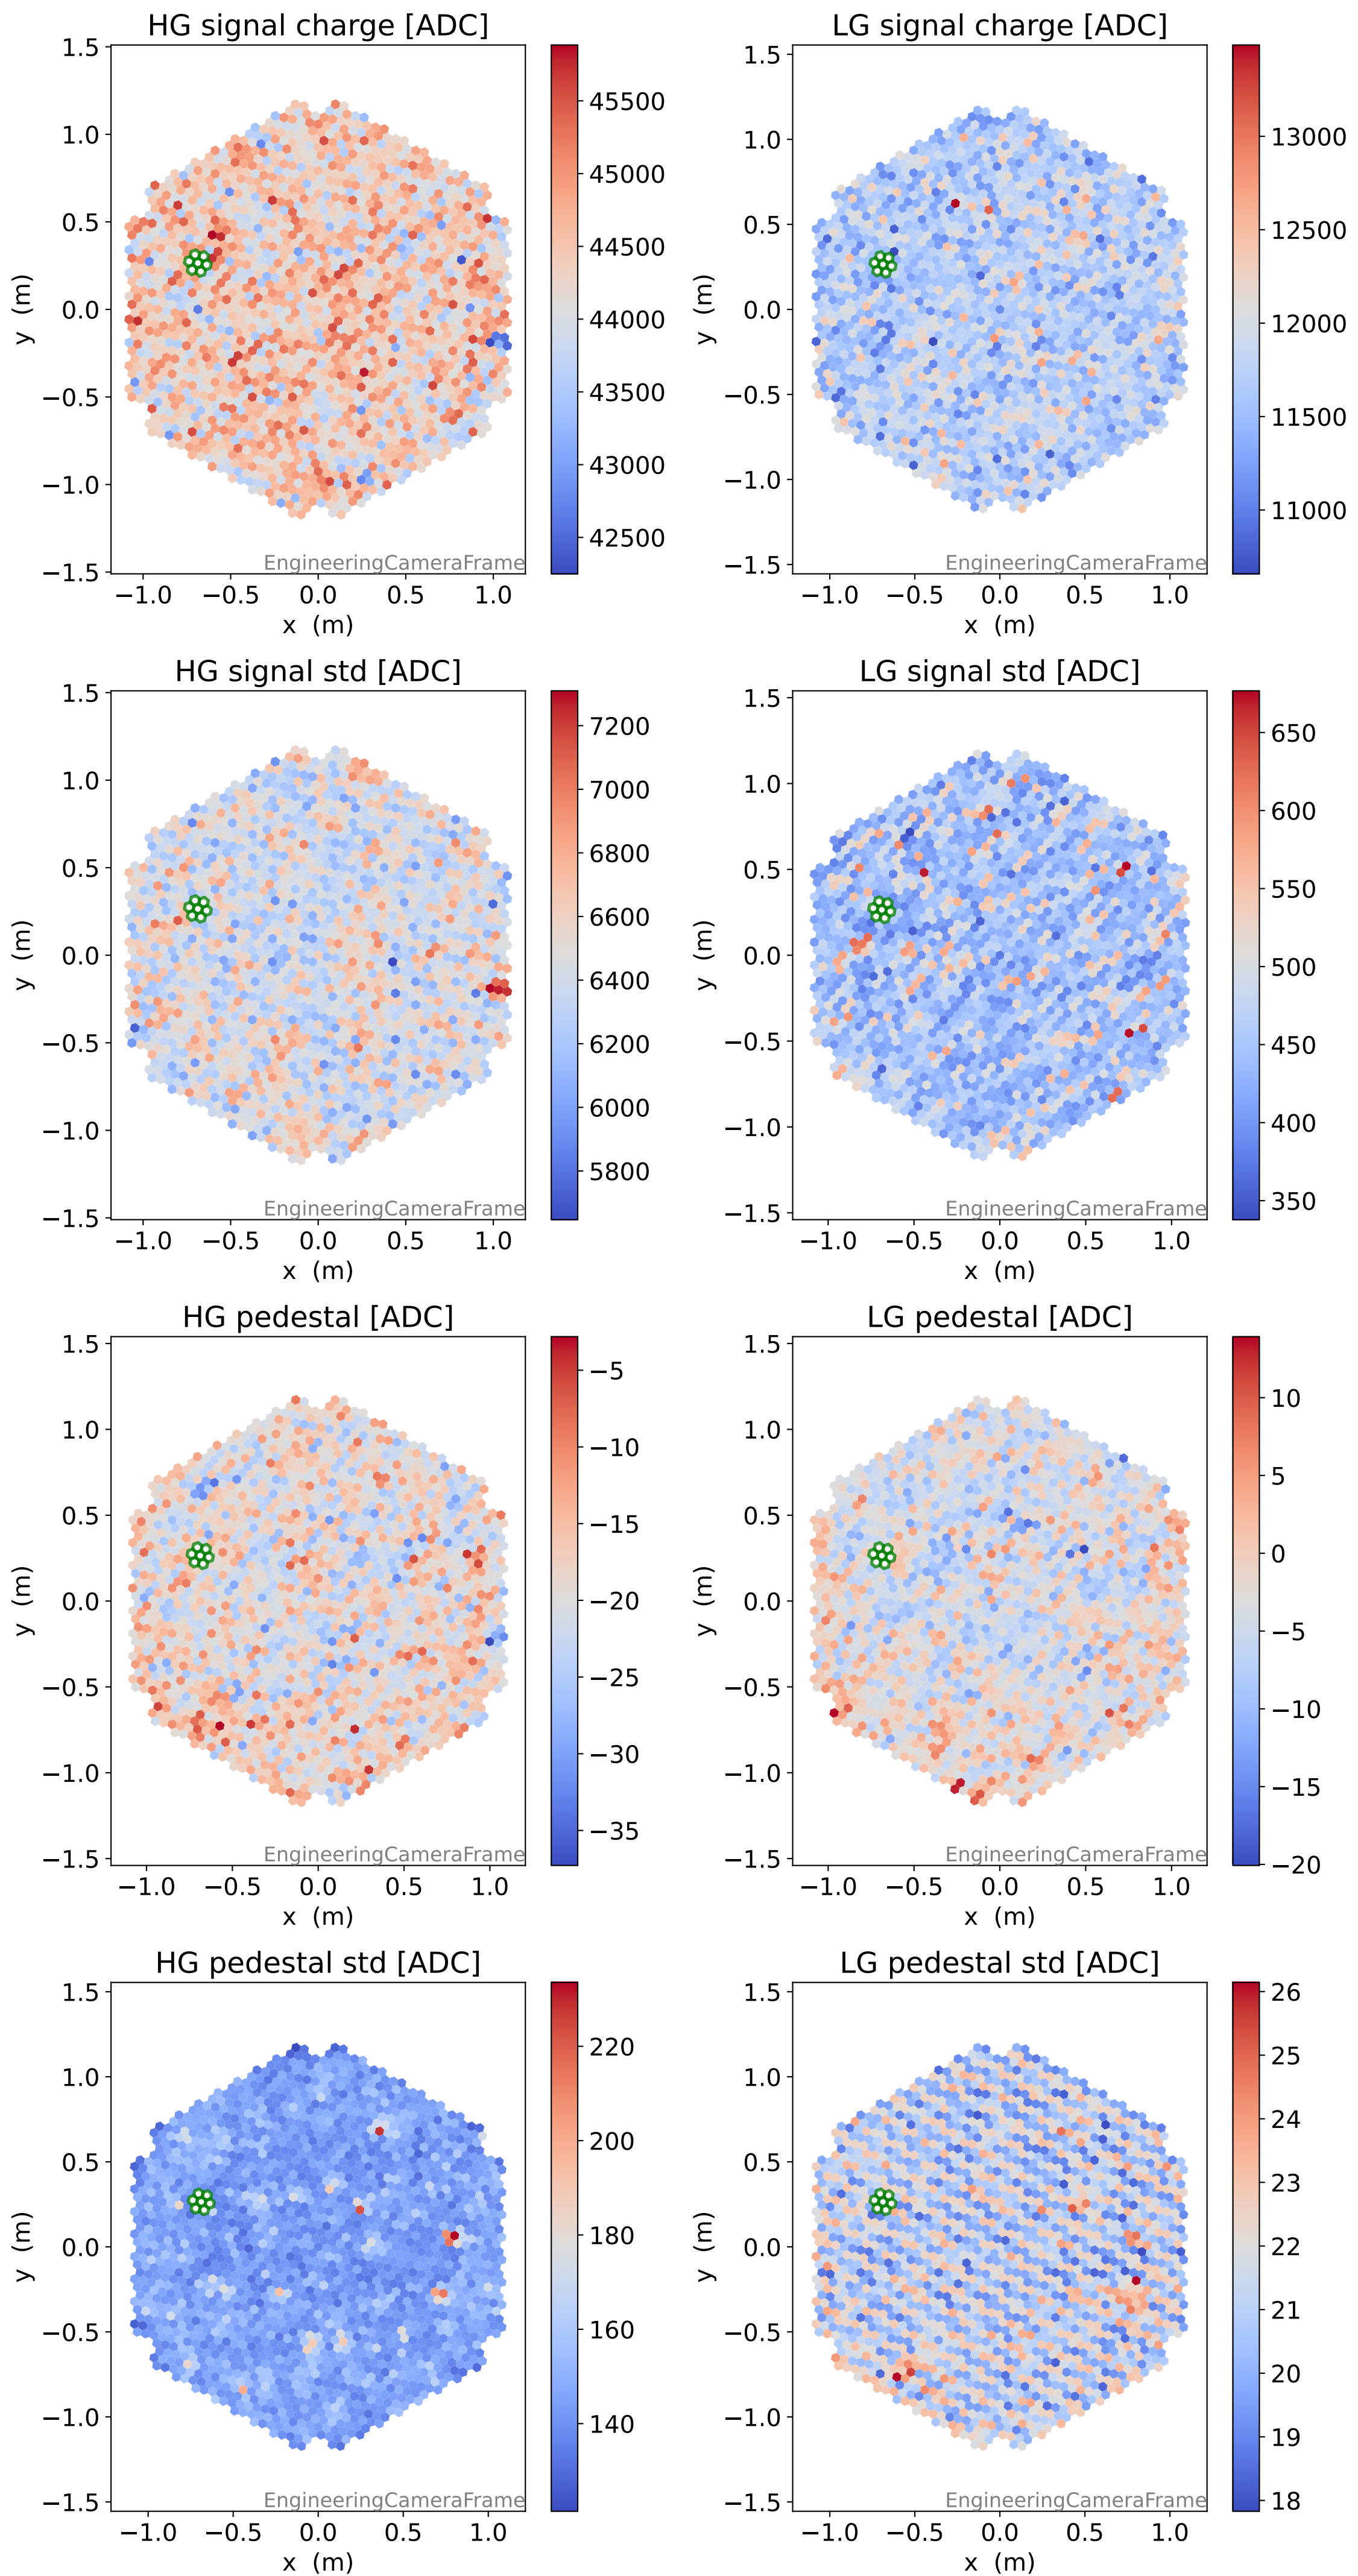

Run 7502

Run 7502

Run 7502 channel: HG

FF sample of 10000 events

pedestal sample of 10000 events

flat-fielded gain [ADC/pe]

Run 7502 channel: LG

FF sample of 10000 events

pedestal sample of 10000 events

flat-fielded gain [ADC/pe]