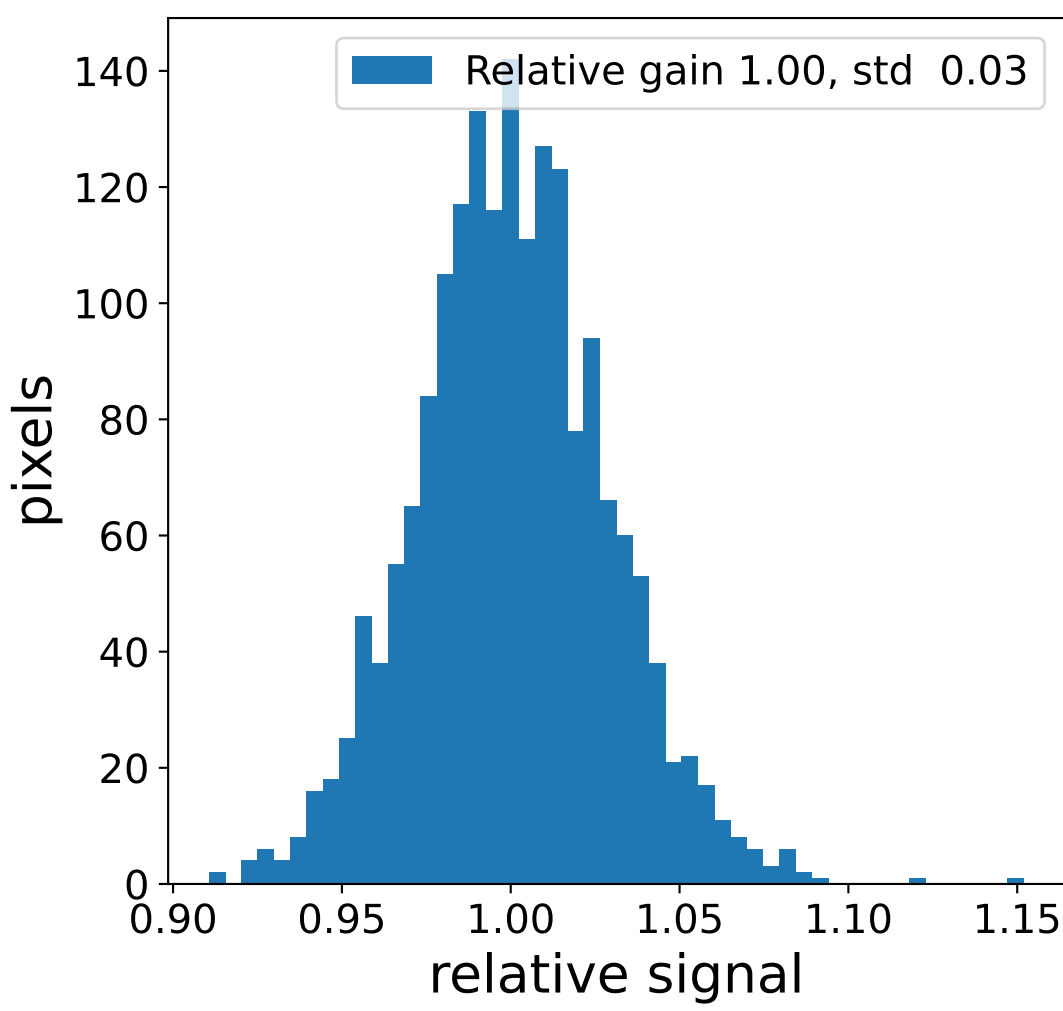

Run 7502

Run 7502

Run 7502 channel: HG

FF sample of 10000 events

pedestal sample of 10000 events

flat-fielded gain [ADC/pe]

Run 7502 channel: LG

FF sample of 10000 events

pedestal sample of 10000 events

flat-fielded gain [ADC/pe]