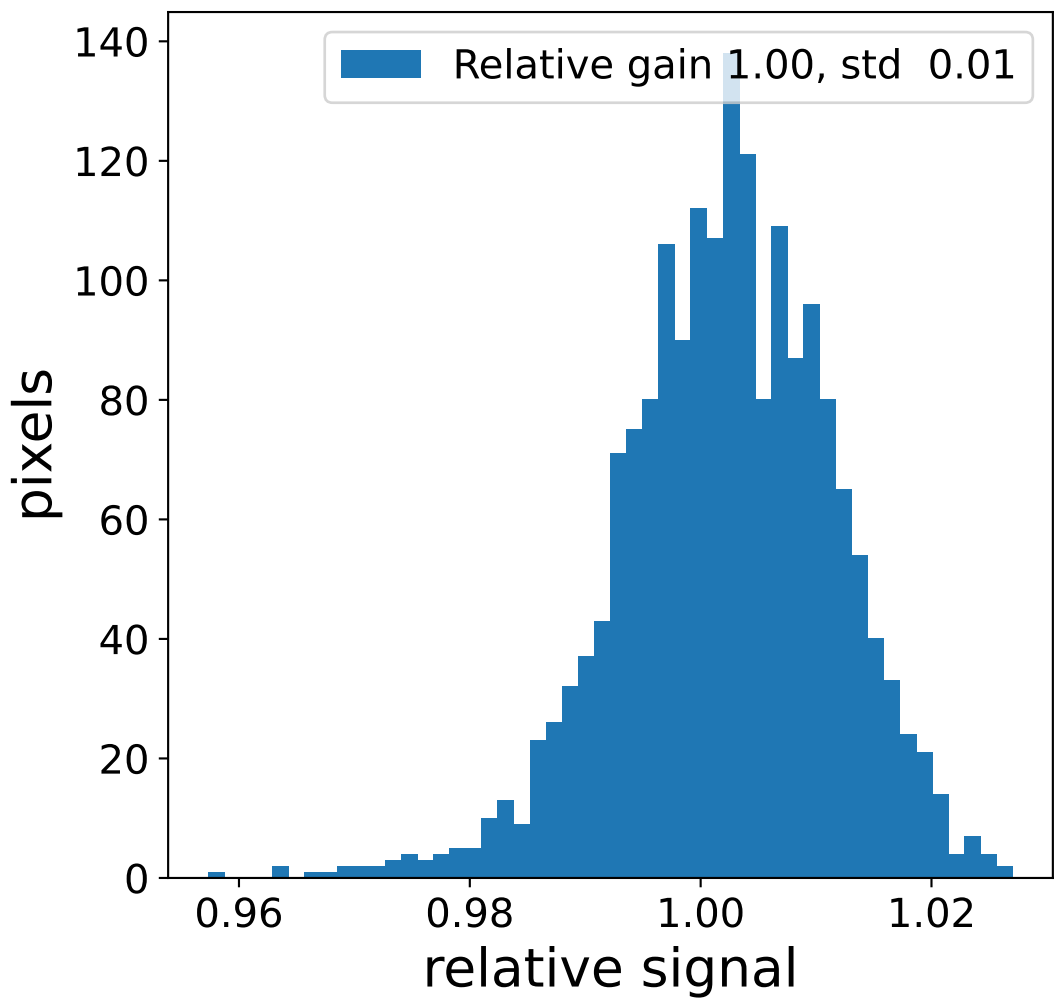

Run 7502

Run 7502

Run 7502 channel: HG

FF sample of 10000 events

pedestal sample of 10000 events

flat-fielded gain [ADC/pe]

Run 7502 channel: LG

FF sample of 10000 events

pedestal sample of 10000 events

flat-fielded gain [ADC/pe]