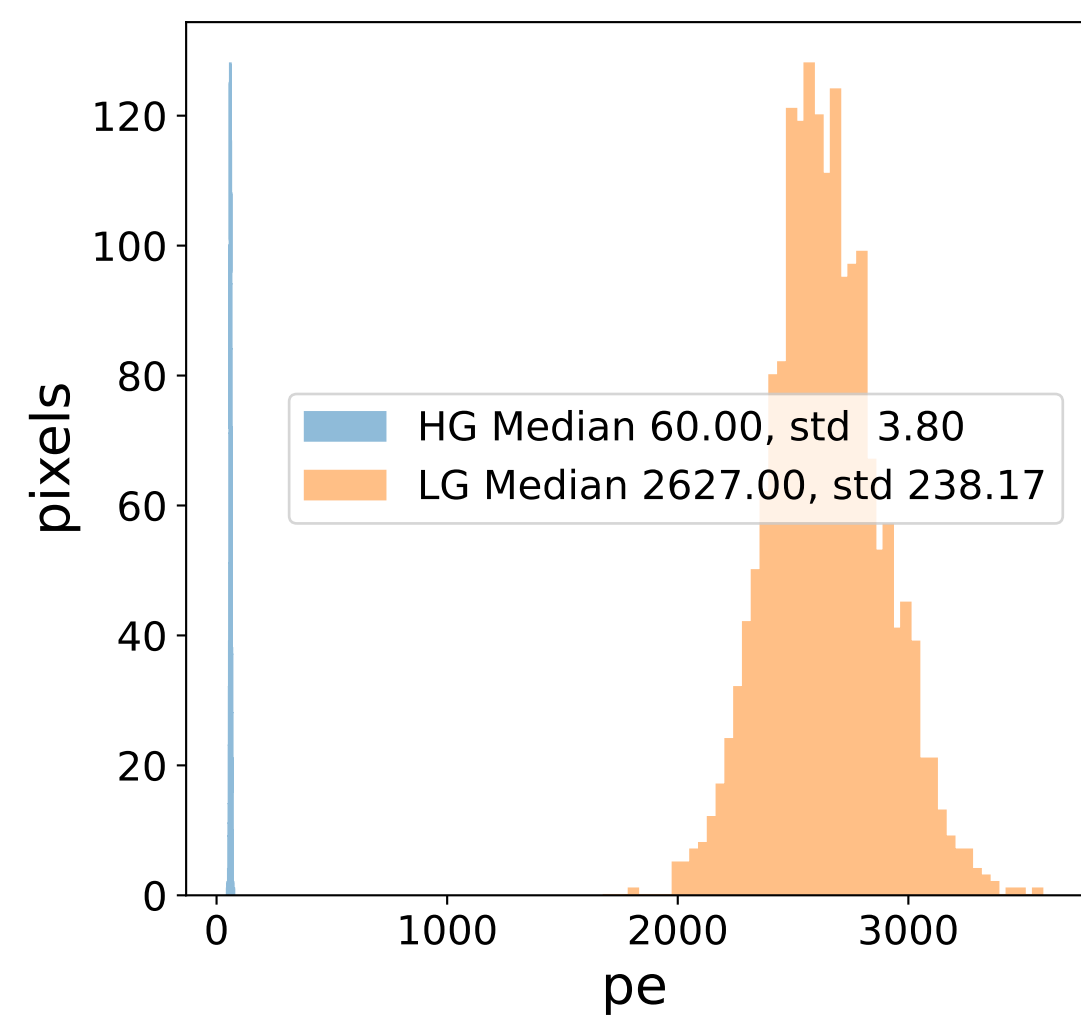

Run 7502

Run 7502

Run 7502 channel: HG

FF sample of 10000 events

pedestal sample of 10000 events

flat-fielded gain [ADC/pe]

Run 7502 channel: LG

FF sample of 10000 events

pedestal sample of 10000 events

flat-fielded gain [ADC/pe]