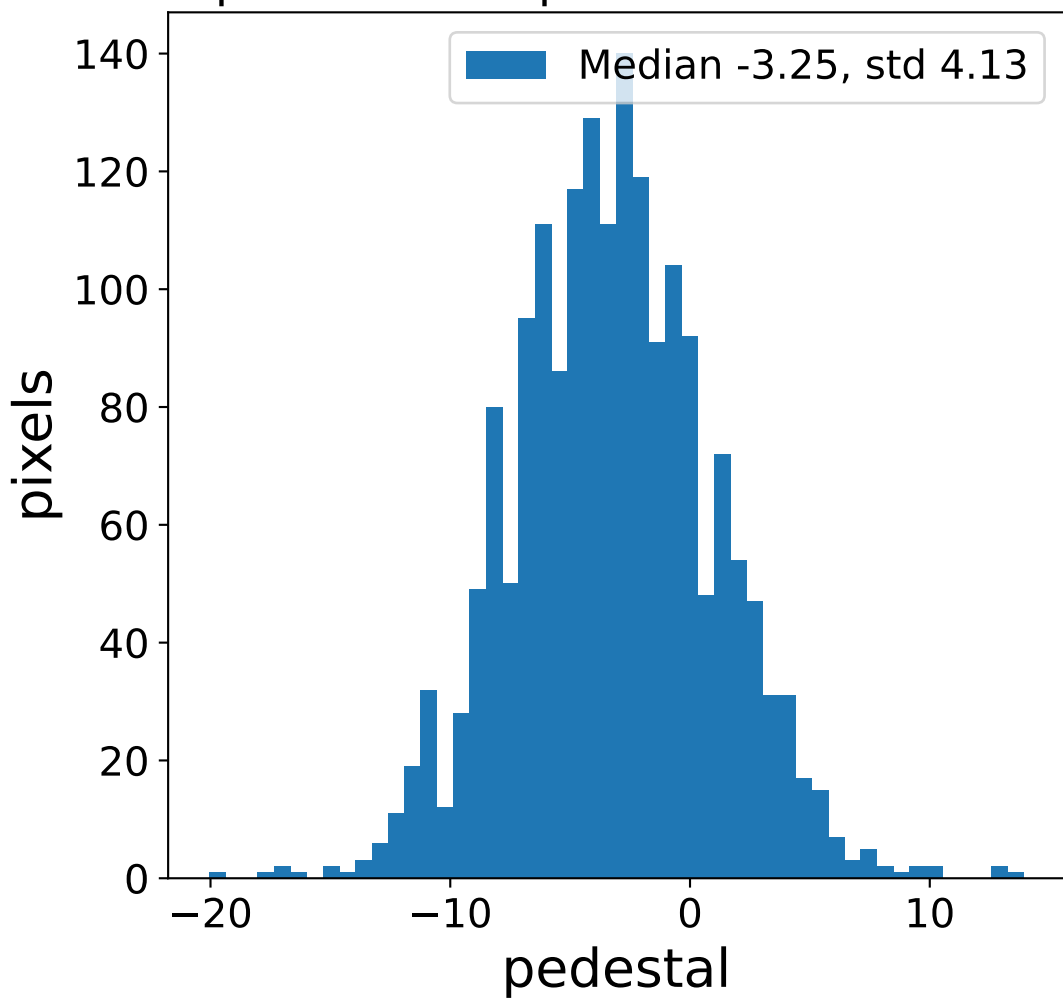

Run 7502

Run 7502

Run 7502 channel: HG

FF sample of 10000 events

pedestal sample of 10000 events

flat-fielded gain [ADC/pe]

Run 7502 channel: LG

FF sample of 10000 events

pedestal sample of 10000 events

flat-fielded gain [ADC/pe]