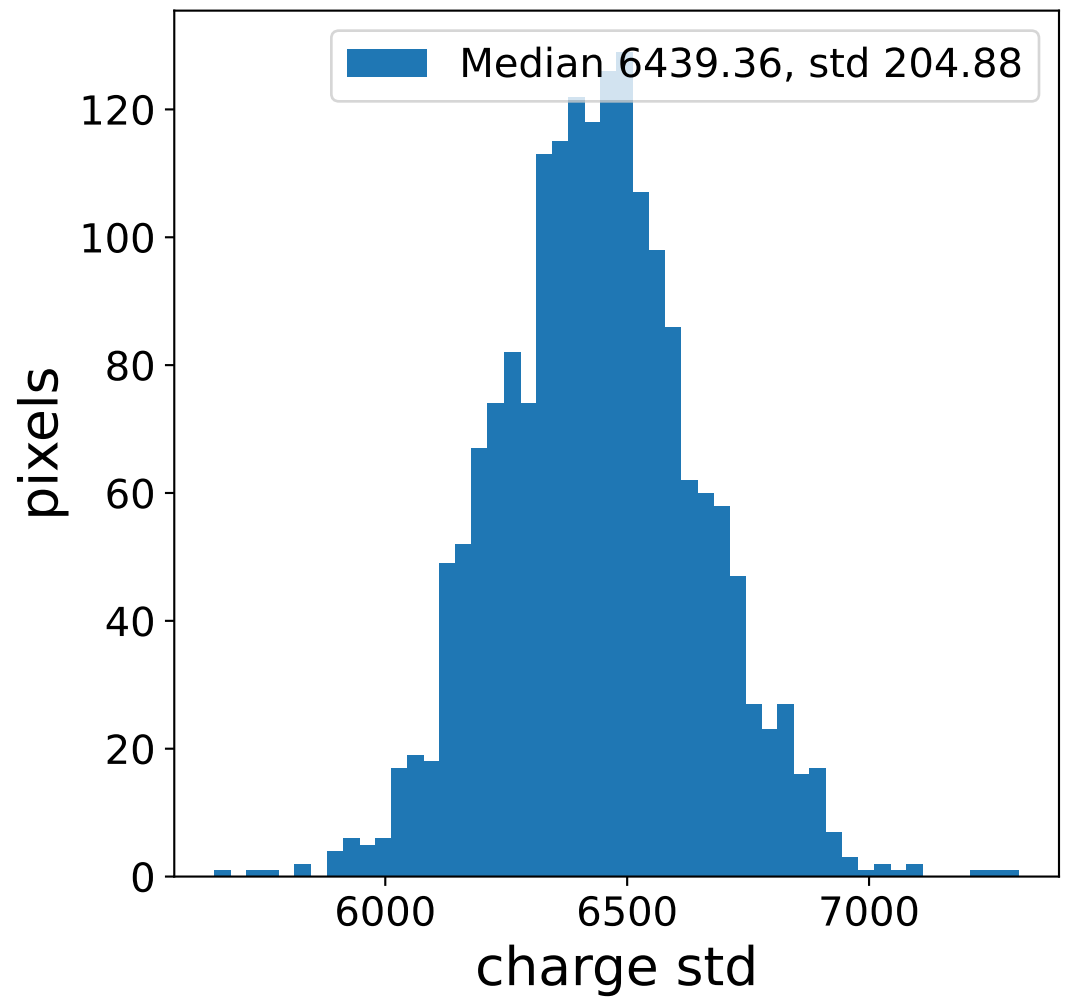

Run 7502

Run 7502

Run 7502 channel: HG

FF sample of 10000 events

pedestal sample of 10000 events

flat-fielded gain [ADC/pe]

Run 7502 channel: LG

FF sample of 10000 events

pedestal sample of 10000 events

flat-fielded gain [ADC/pe]