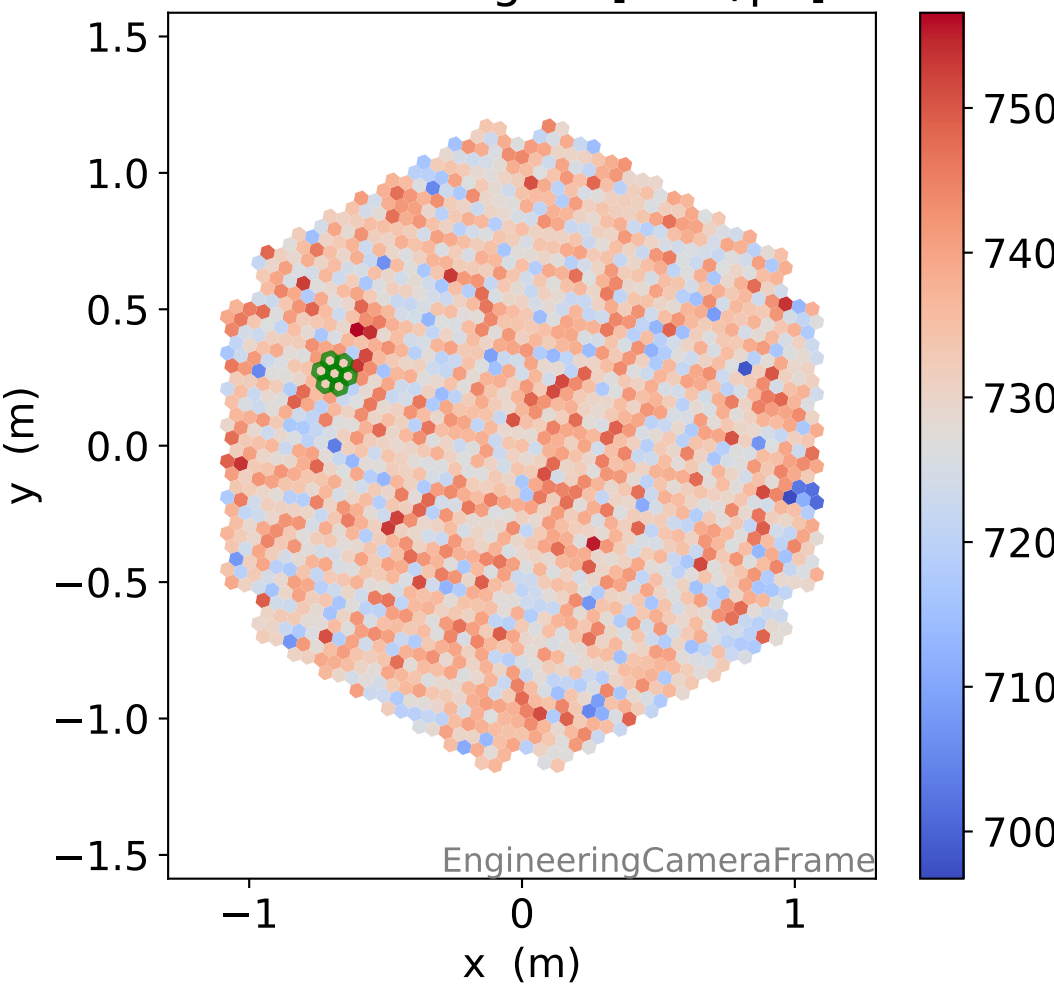

Run 7502

Run 7502

Run 7502 channel: HG

FF sample of 10000 events

pedestal sample of 10000 events

flat-fielded gain [ADC/pe]

Run 7502 channel: LG

FF sample of 10000 events

pedestal sample of 10000 events

flat-fielded gain [ADC/pe]