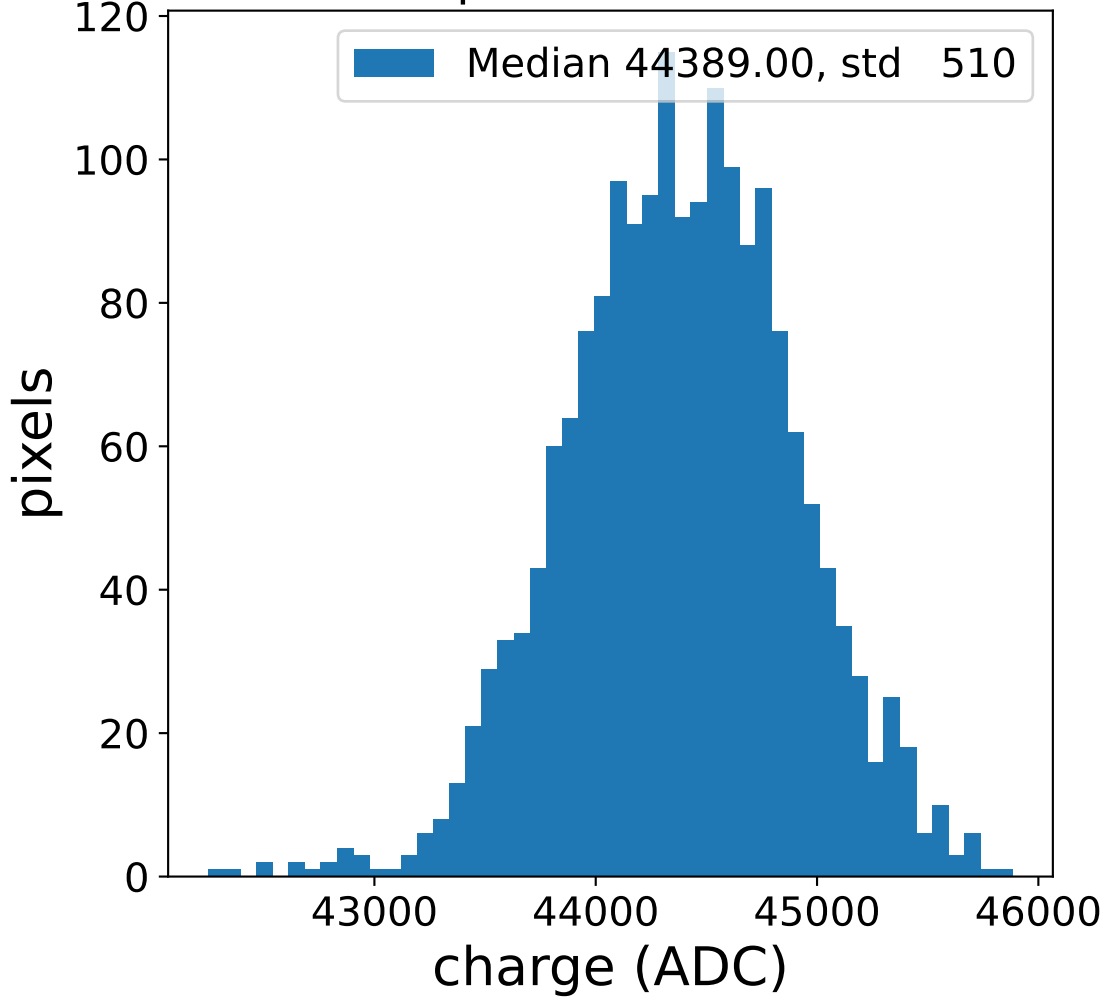

Run 7502

Run 7502

Run 7502 channel: HG

FF sample of 10000 events

pedestal sample of 10000 events

flat-fielded gain [ADC/pe]

Run 7502 channel: LG

FF sample of 10000 events

pedestal sample of 10000 events

flat-fielded gain [ADC/pe]