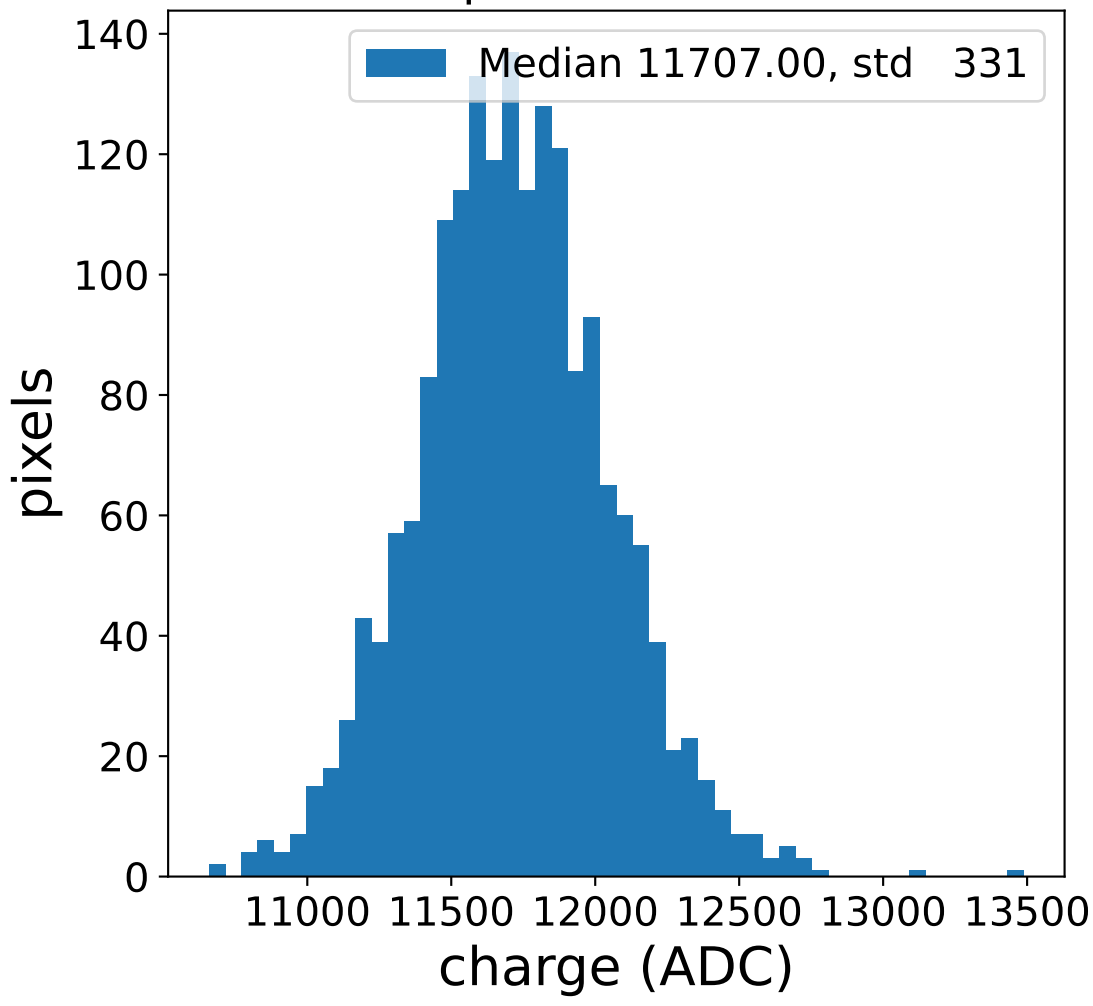

Run 7502

Run 7502

Run 7502 channel: HG

FF sample of 10000 events

pedestal sample of 10000 events

flat-fielded gain [ADC/pe]

Run 7502 channel: LG

FF sample of 10000 events

pedestal sample of 10000 events

flat-fielded gain [ADC/pe]