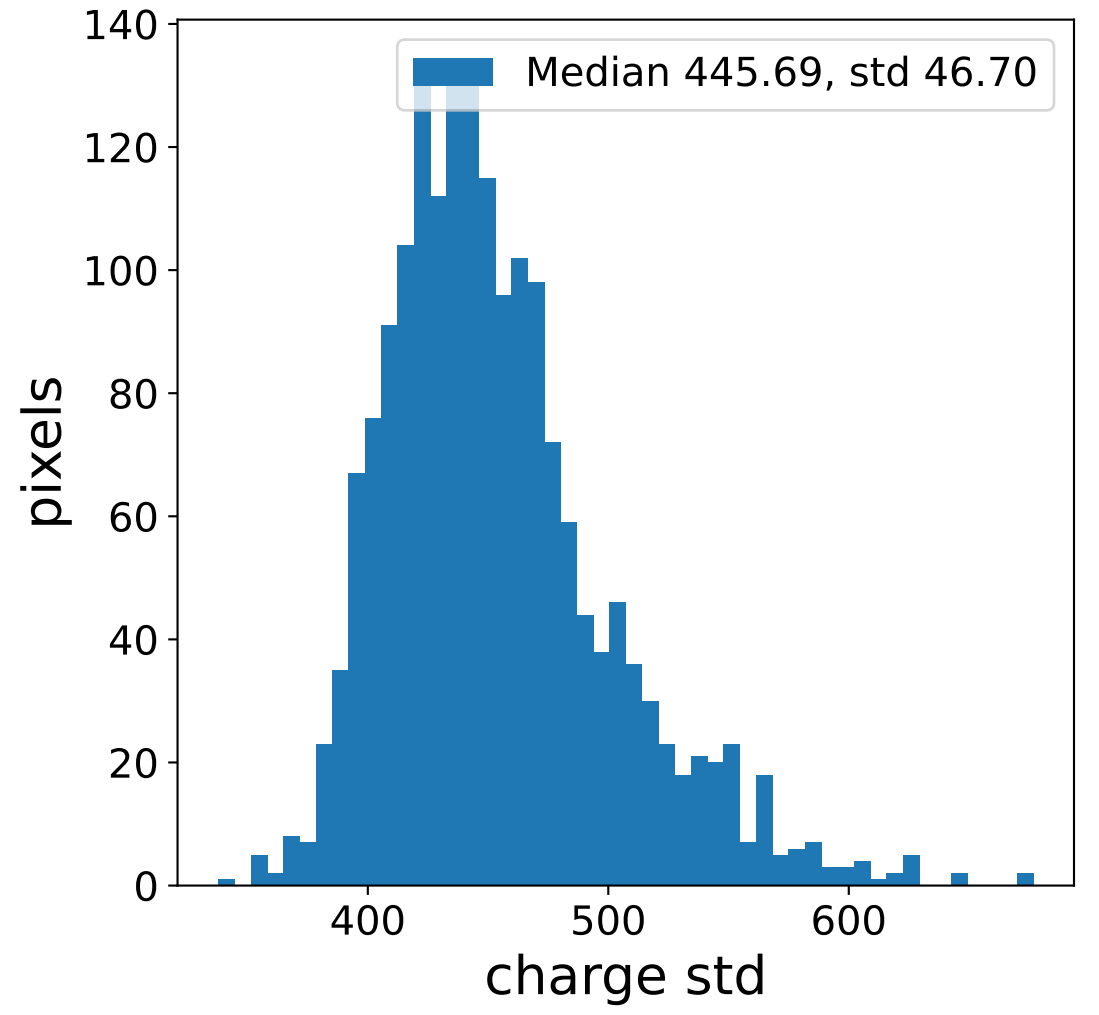

Run 7502

Run 7502

Run 7502 channel: HG

FF sample of 10000 events

pedestal sample of 10000 events

flat-fielded gain [ADC/pe]

Run 7502 channel: LG

FF sample of 10000 events

pedestal sample of 10000 events

flat-fielded gain [ADC/pe]