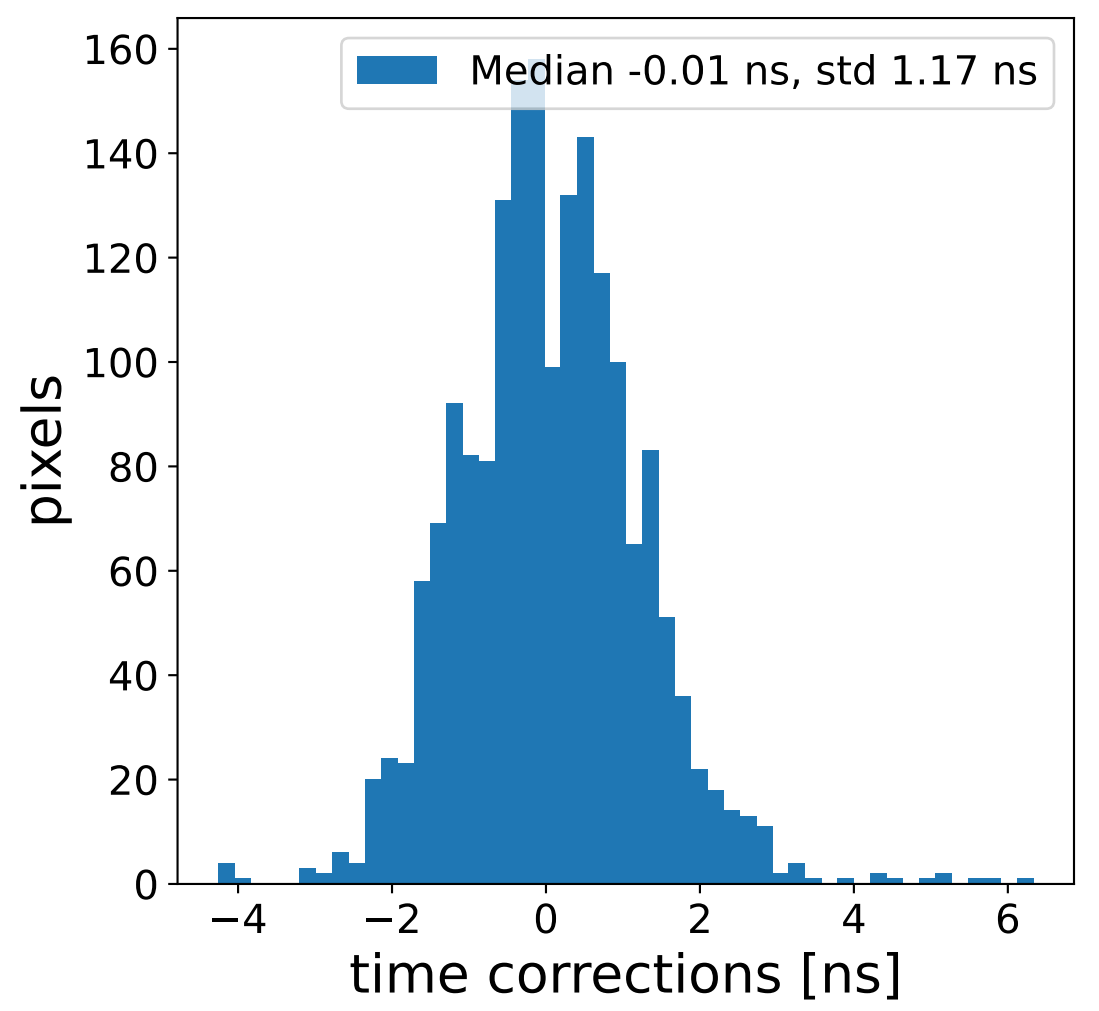

Run 7502

Run 7502

Run 7502 channel: HG

FF sample of 10000 events

pedestal sample of 10000 events

flat-fielded gain [ADC/pe]

Run 7502 channel: LG

FF sample of 10000 events

pedestal sample of 10000 events

flat-fielded gain [ADC/pe]