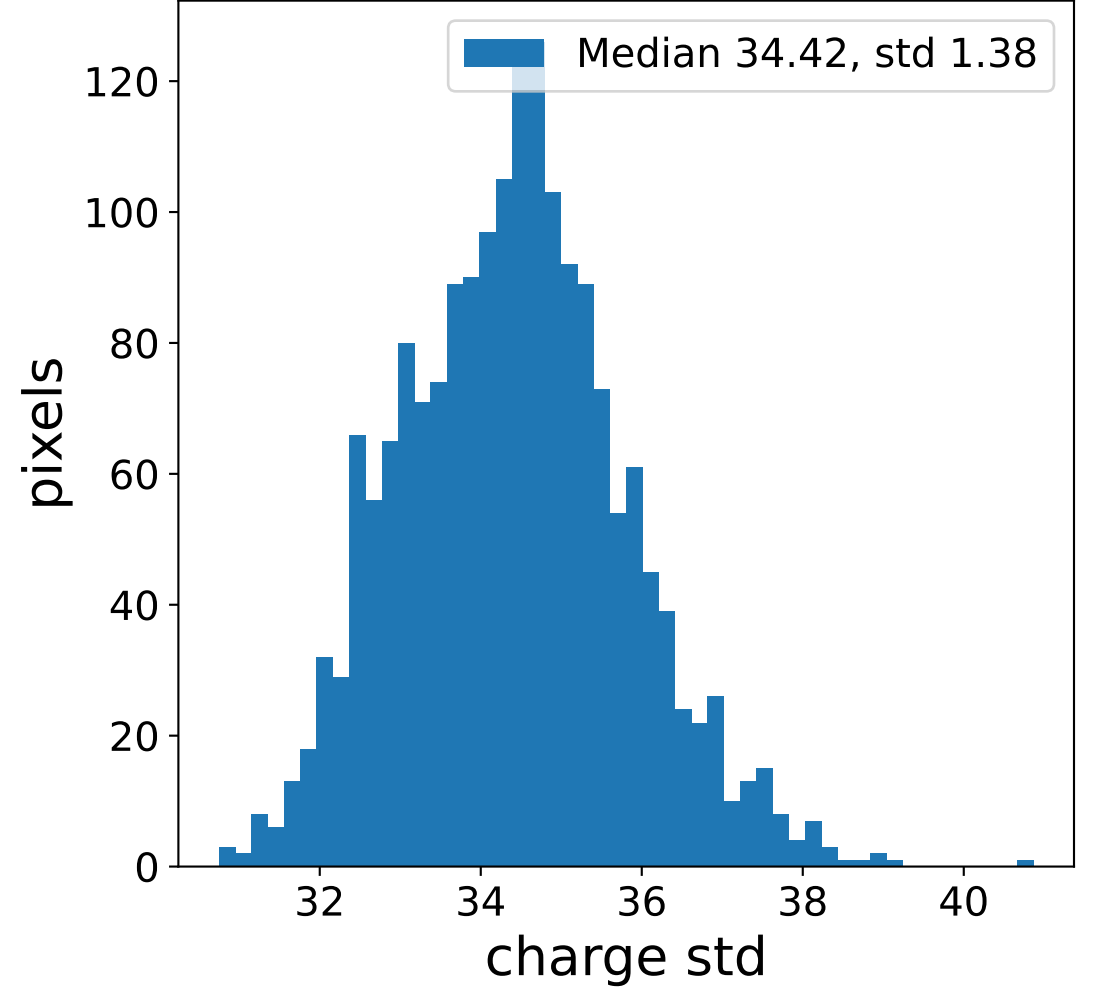

Run 7501

Run 7501

Run 7501 channel: HG

FF sample of 10000 events

pedestal sample of 10000 events

flat-fielded gain [ADC/pe]

Run 7501 channel: LG

FF sample of 10000 events

pedestal sample of 10000 events

flat-fielded gain [ADC/pe]