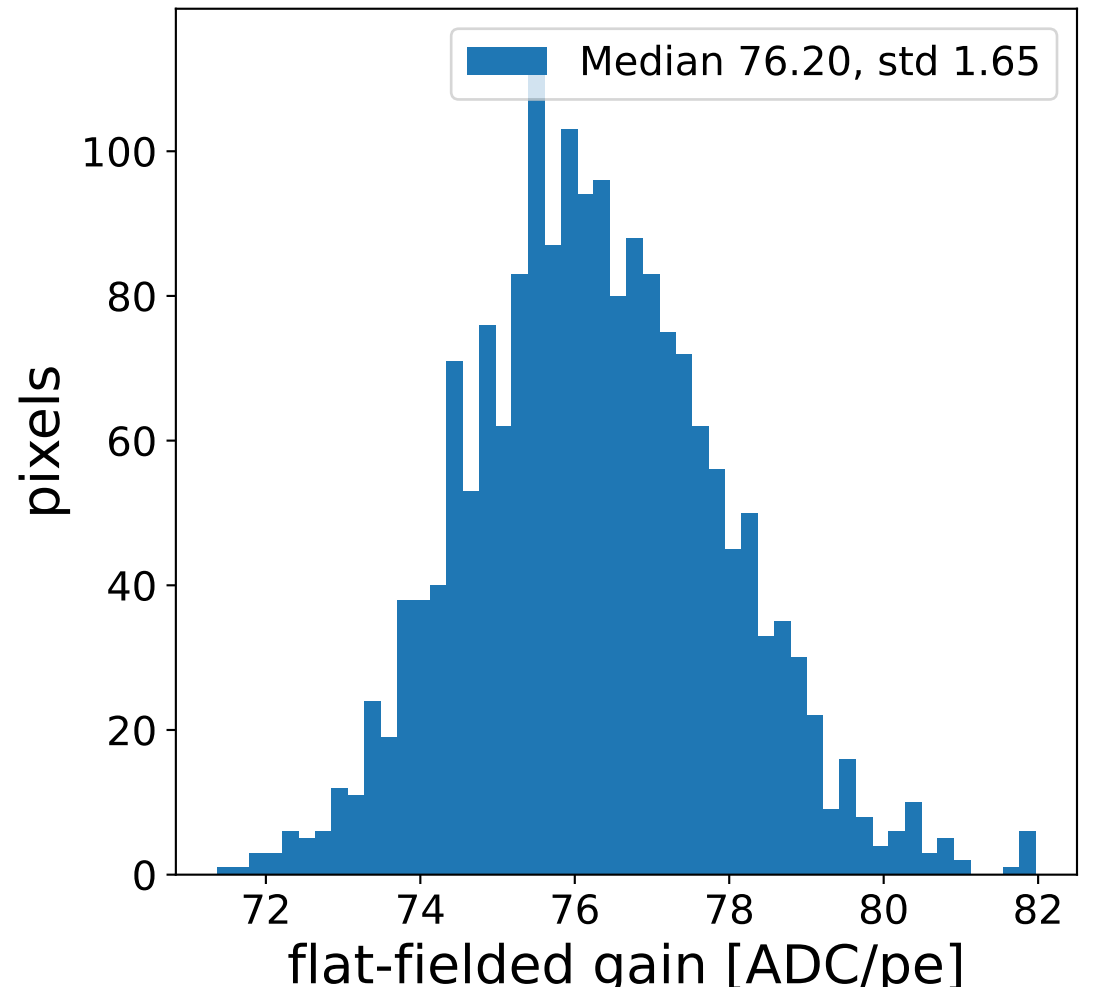

Run 7501

Run 7501

Run 7501 channel: HG

FF sample of 10000 events

pedestal sample of 10000 events

flat-fielded gain [ADC/pe]

Run 7501 channel: LG

FF sample of 10000 events

pedestal sample of 10000 events

flat-fielded gain [ADC/pe]