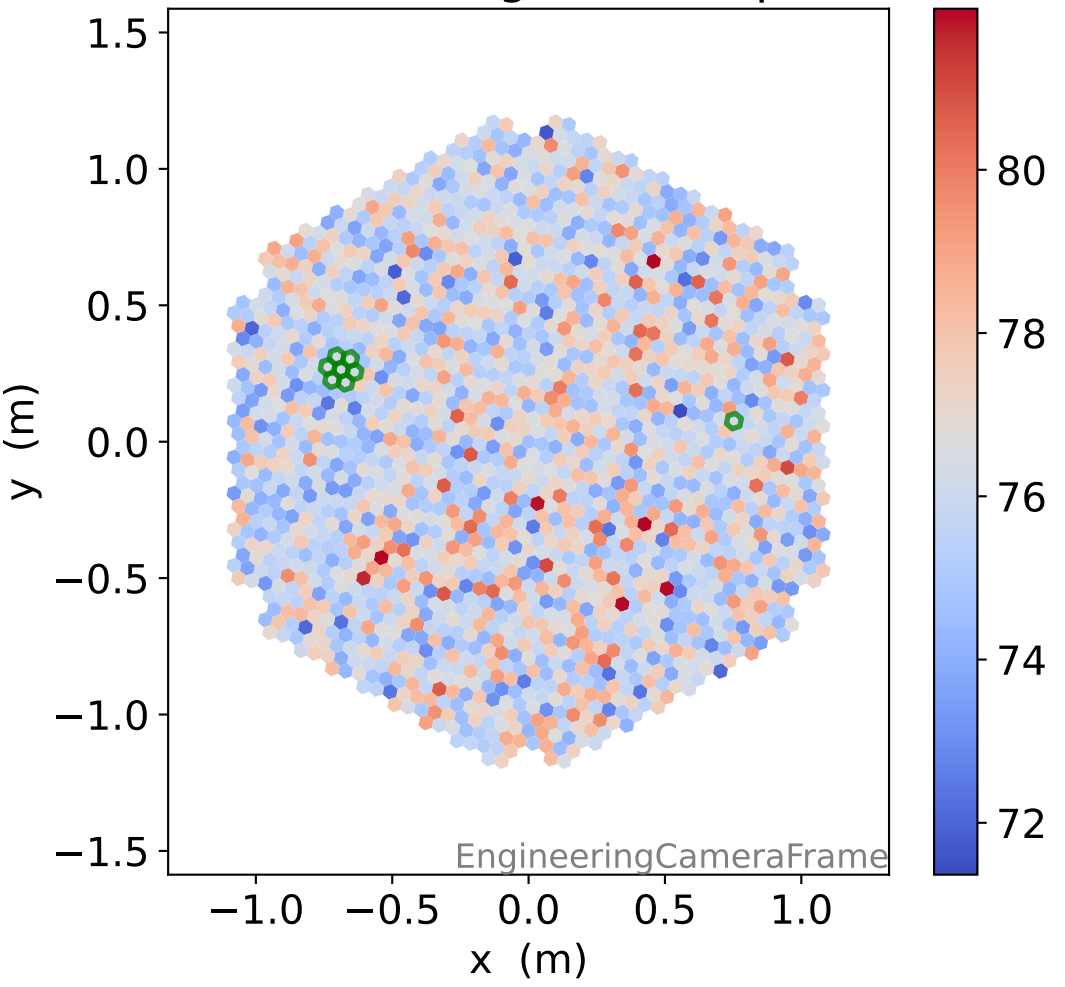

Run 7501

Run 7501

Run 7501 channel: HG

FF sample of 10000 events

pedestal sample of 10000 events

flat-fielded gain [ADC/pe]

Run 7501 channel: LG

FF sample of 10000 events

pedestal sample of 10000 events

flat-fielded gain [ADC/pe]