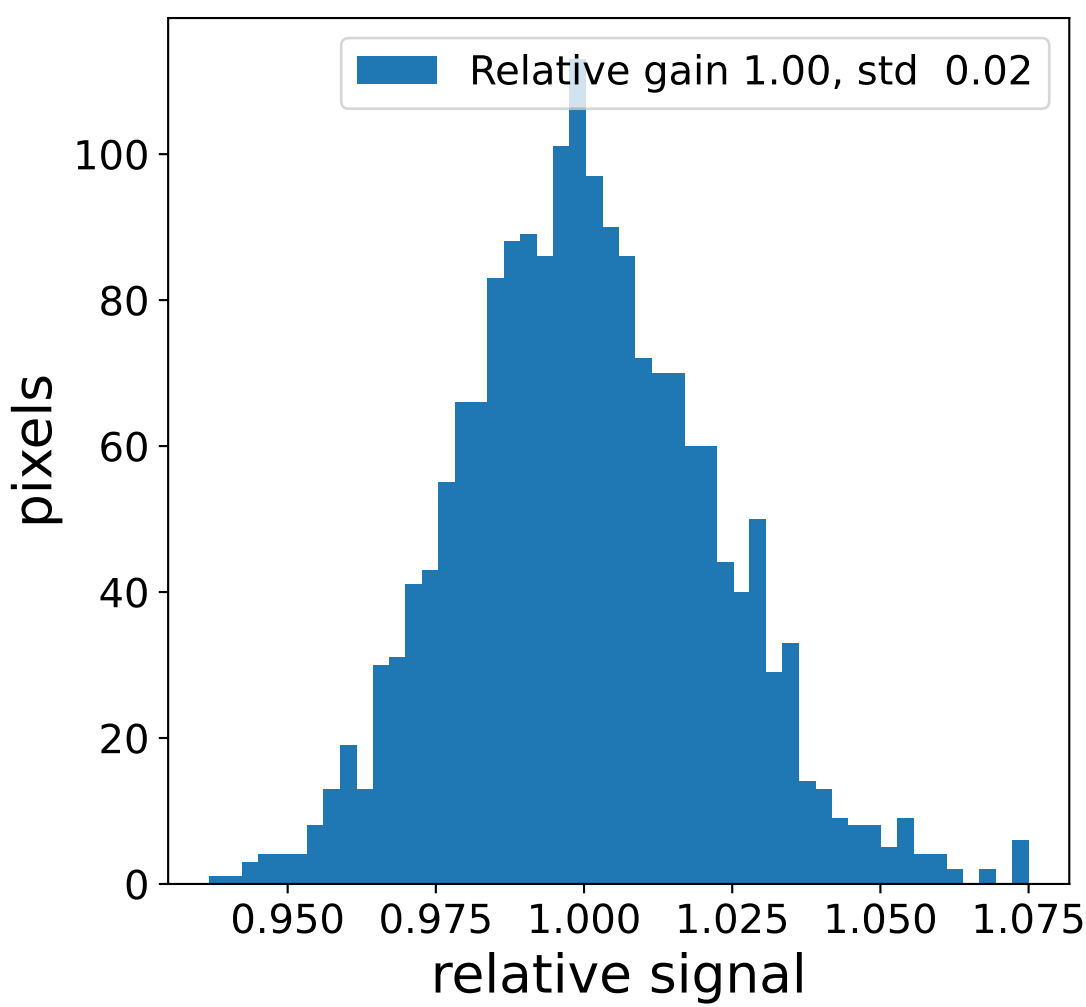

Run 7501

Run 7501

Run 7501 channel: HG

FF sample of 10000 events

pedestal sample of 10000 events

flat-fielded gain [ADC/pe]

Run 7501 channel: LG

FF sample of 10000 events

pedestal sample of 10000 events

flat-fielded gain [ADC/pe]