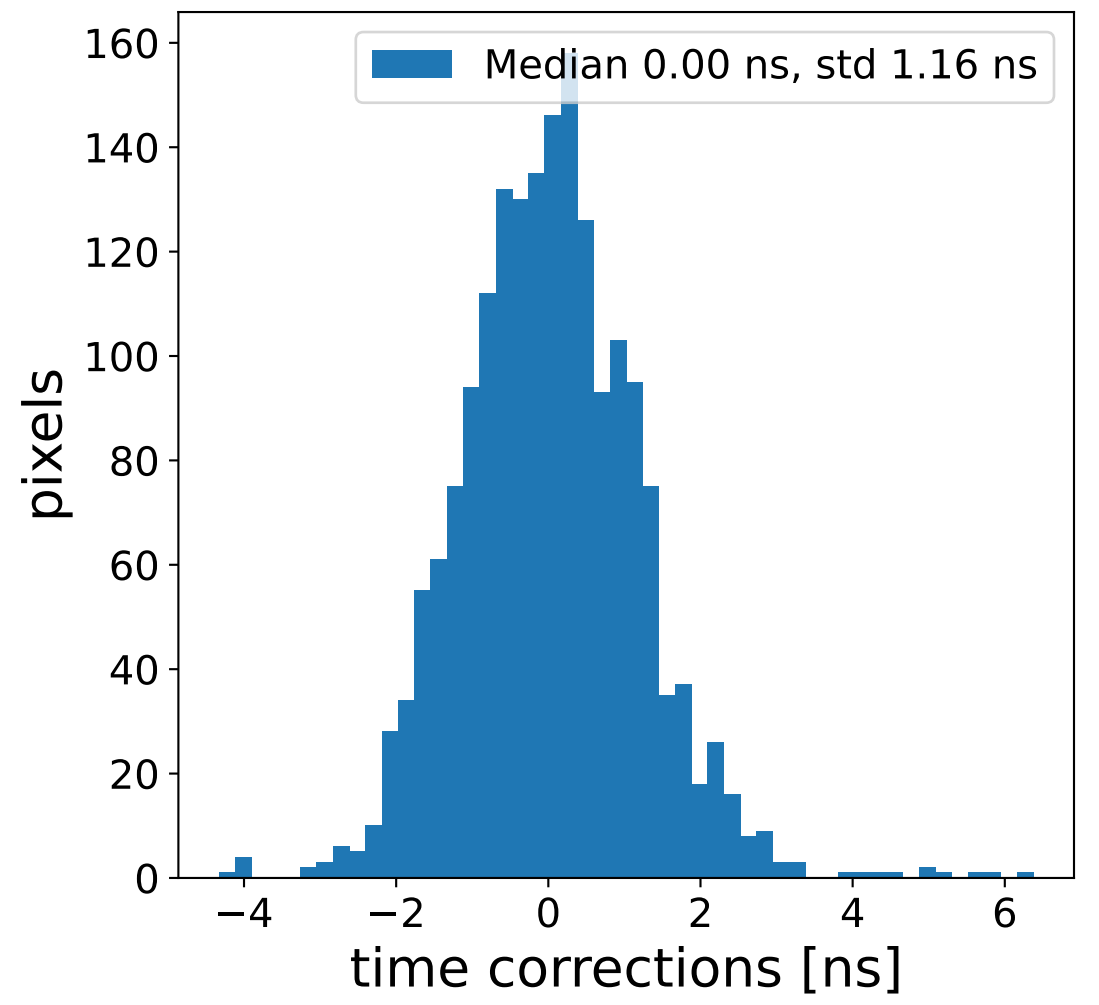

Run 7501

Run 7501

Run 7501 channel: HG

FF sample of 10000 events

pedestal sample of 10000 events

flat-fielded gain [ADC/pe]

Run 7501 channel: LG

FF sample of 10000 events

pedestal sample of 10000 events

flat-fielded gain [ADC/pe]