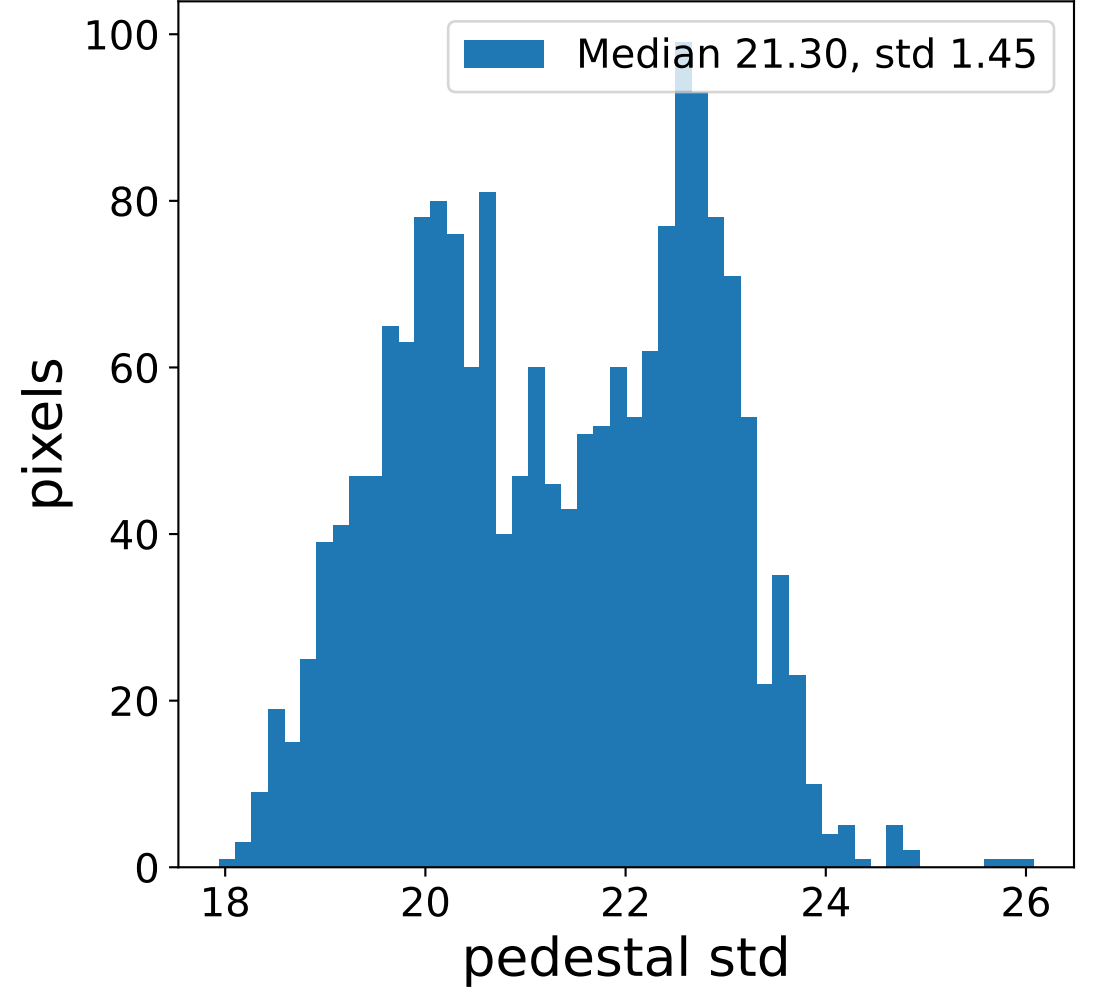

Run 7501

Run 7501

Run 7501 channel: HG

FF sample of 10000 events

pedestal sample of 10000 events

flat-fielded gain [ADC/pe]

Run 7501 channel: LG

FF sample of 10000 events

pedestal sample of 10000 events

flat-fielded gain [ADC/pe]