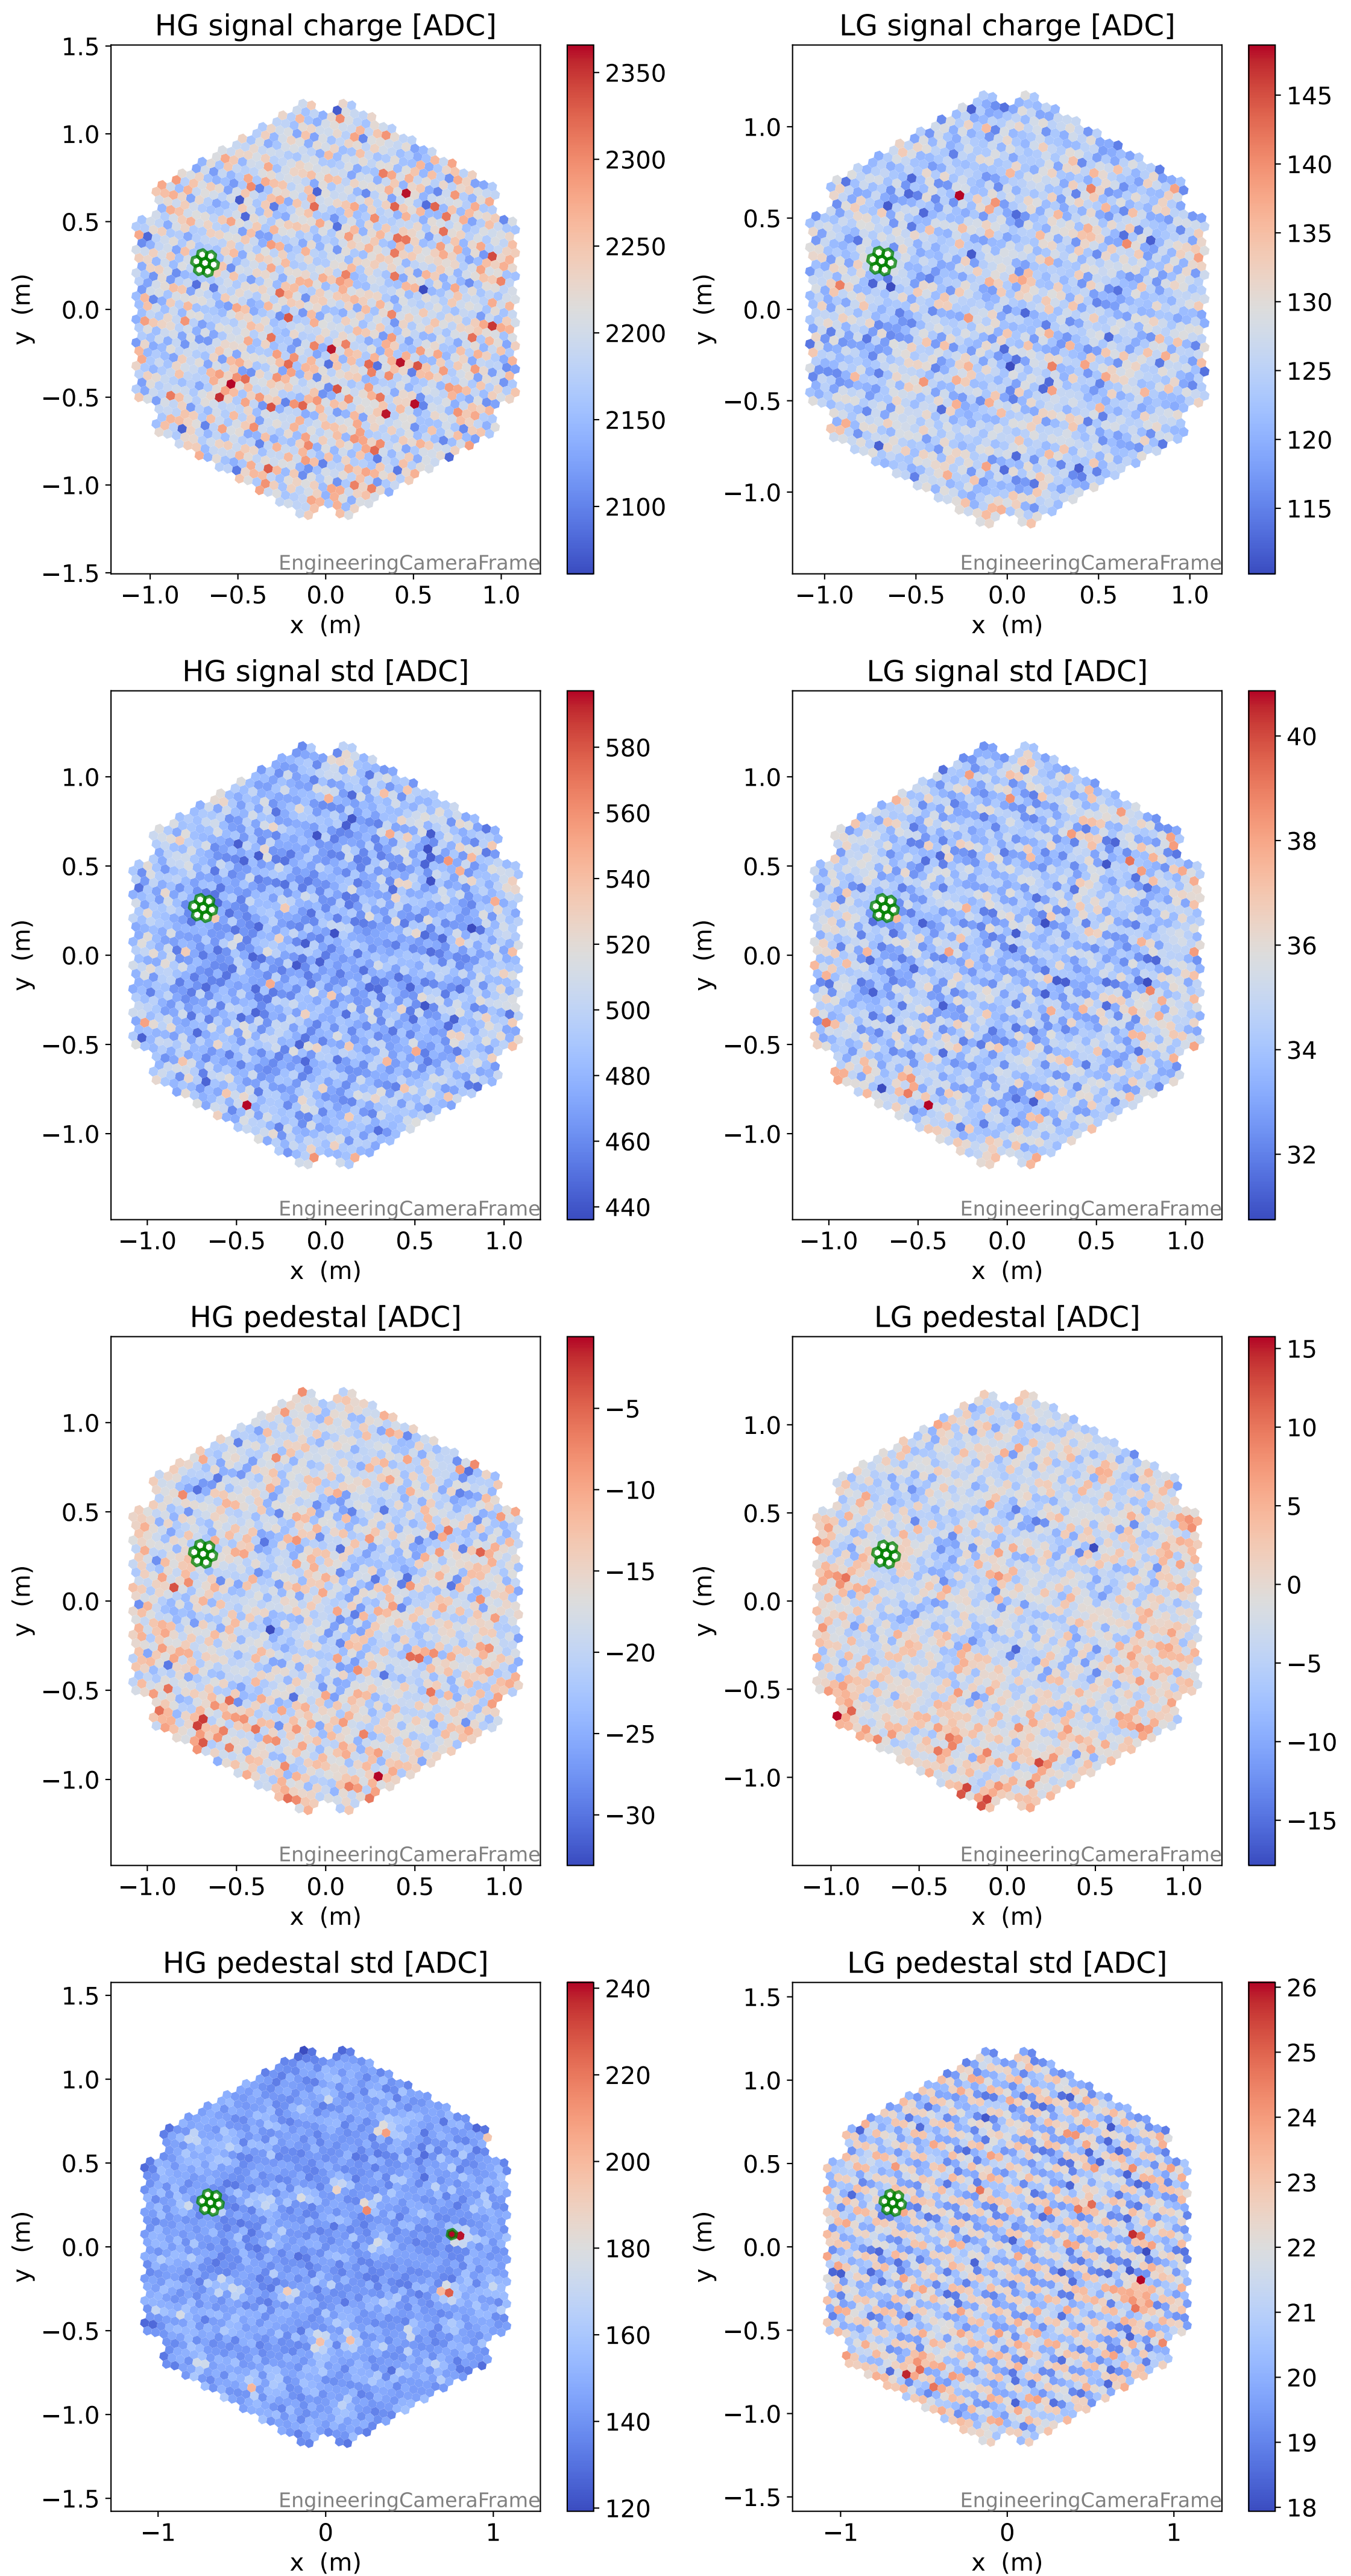

Run 7501

Run 7501

Run 7501 channel: HG

FF sample of 10000 events

pedestal sample of 10000 events

flat-fielded gain [ADC/pe]

Run 7501 channel: LG

FF sample of 10000 events

pedestal sample of 10000 events

flat-fielded gain [ADC/pe]