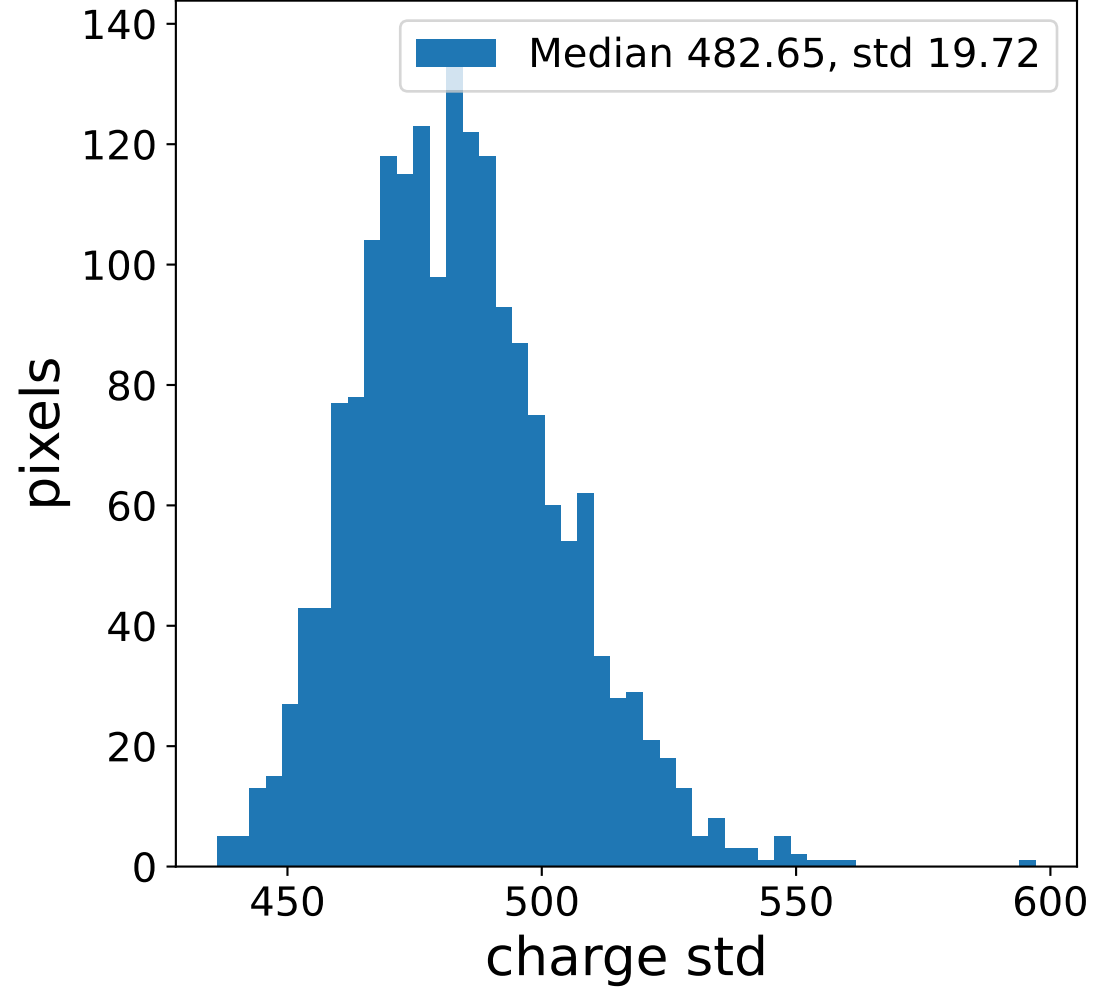

Run 7501

Run 7501

Run 7501 channel: HG

FF sample of 10000 events

pedestal sample of 10000 events

flat-fielded gain [ADC/pe]

Run 7501 channel: LG

FF sample of 10000 events

pedestal sample of 10000 events

flat-fielded gain [ADC/pe]