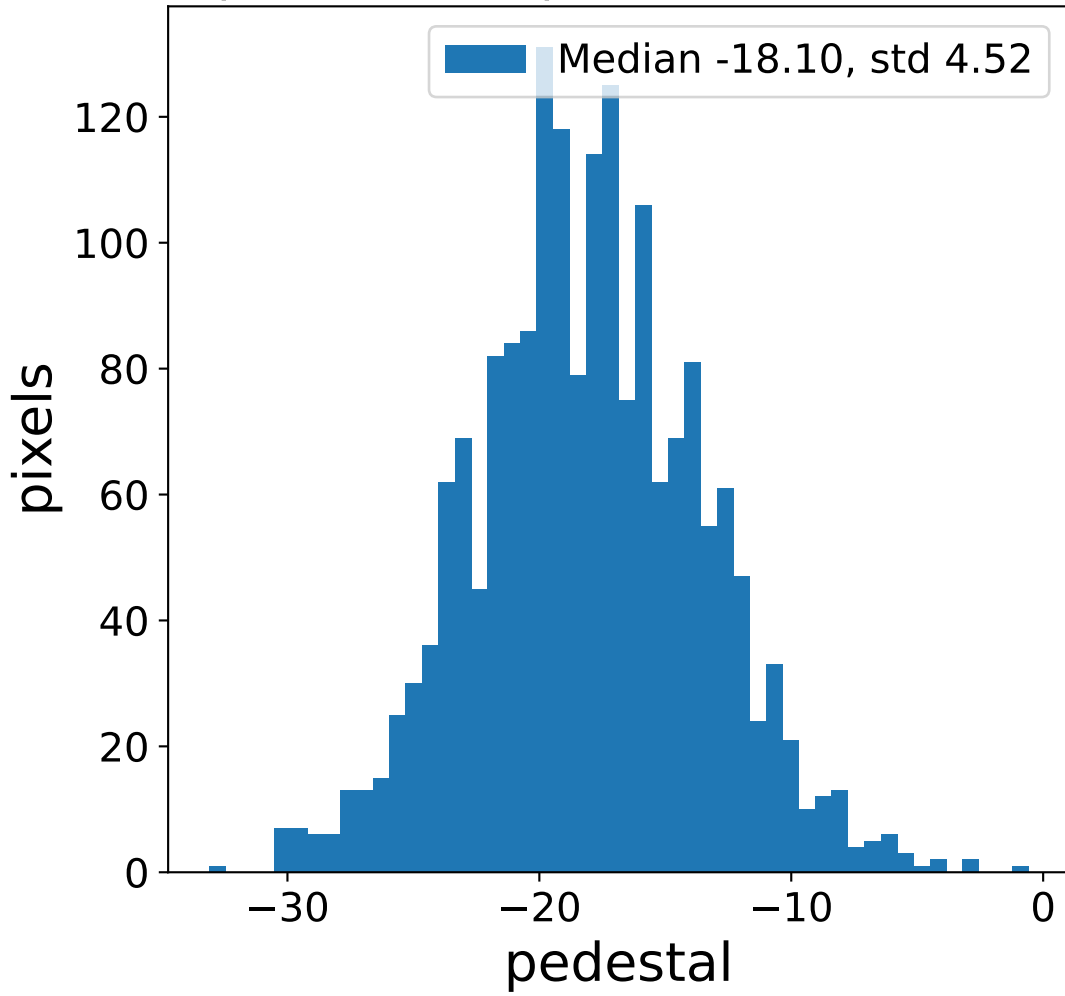

Run 7501

Run 7501

Run 7501 channel: HG

FF sample of 10000 events

pedestal sample of 10000 events

flat-fielded gain [ADC/pe]

Run 7501 channel: LG

FF sample of 10000 events

pedestal sample of 10000 events

flat-fielded gain [ADC/pe]