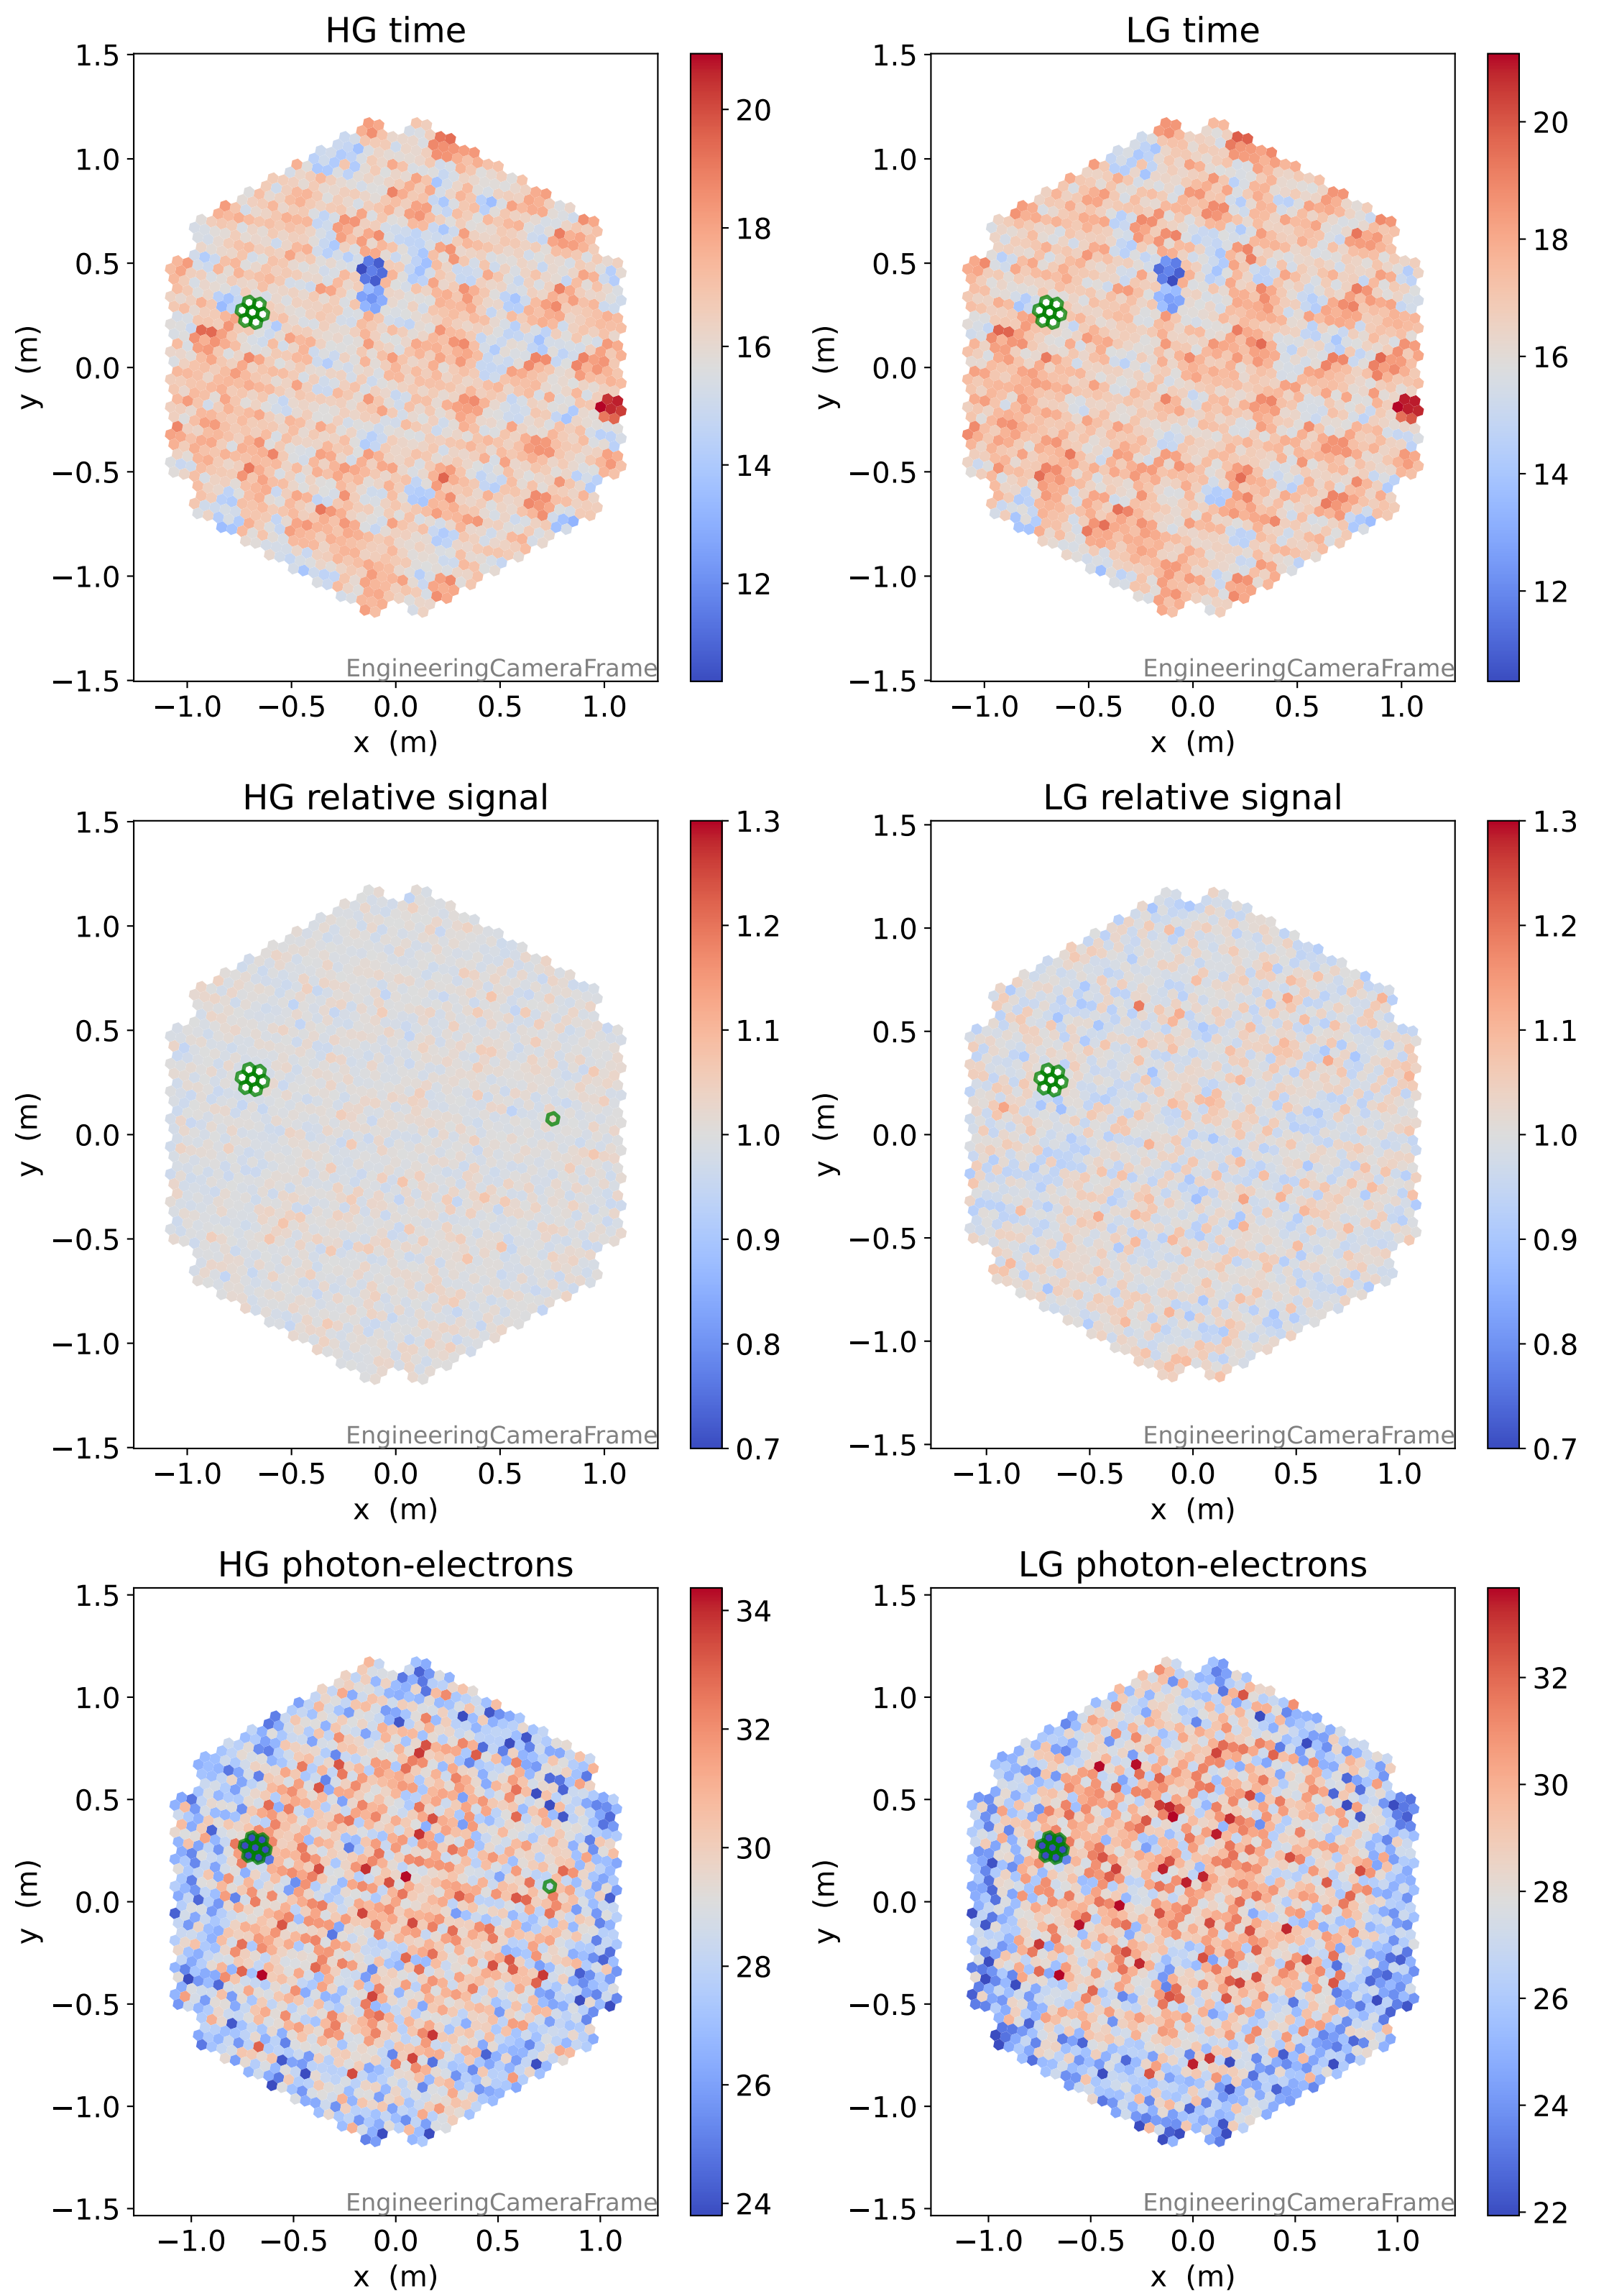

Run 7501

Run 7501

Run 7501 channel: HG

FF sample of 10000 events

pedestal sample of 10000 events

flat-fielded gain [ADC/pe]

Run 7501 channel: LG

FF sample of 10000 events

pedestal sample of 10000 events

flat-fielded gain [ADC/pe]