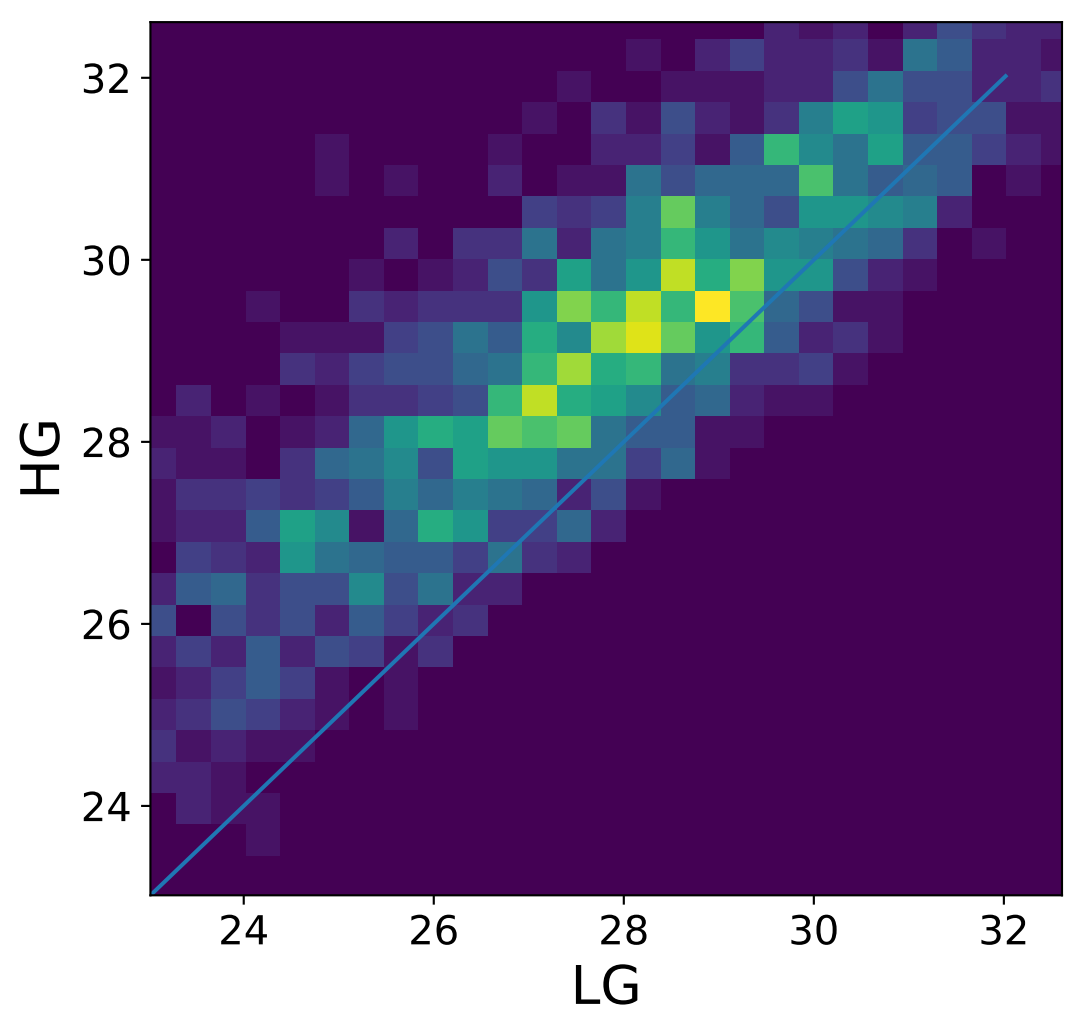

Run 7501

Run 7501

Run 7501 channel: HG

FF sample of 10000 events

pedestal sample of 10000 events

flat-fielded gain [ADC/pe]

Run 7501 channel: LG

FF sample of 10000 events

pedestal sample of 10000 events

flat-fielded gain [ADC/pe]