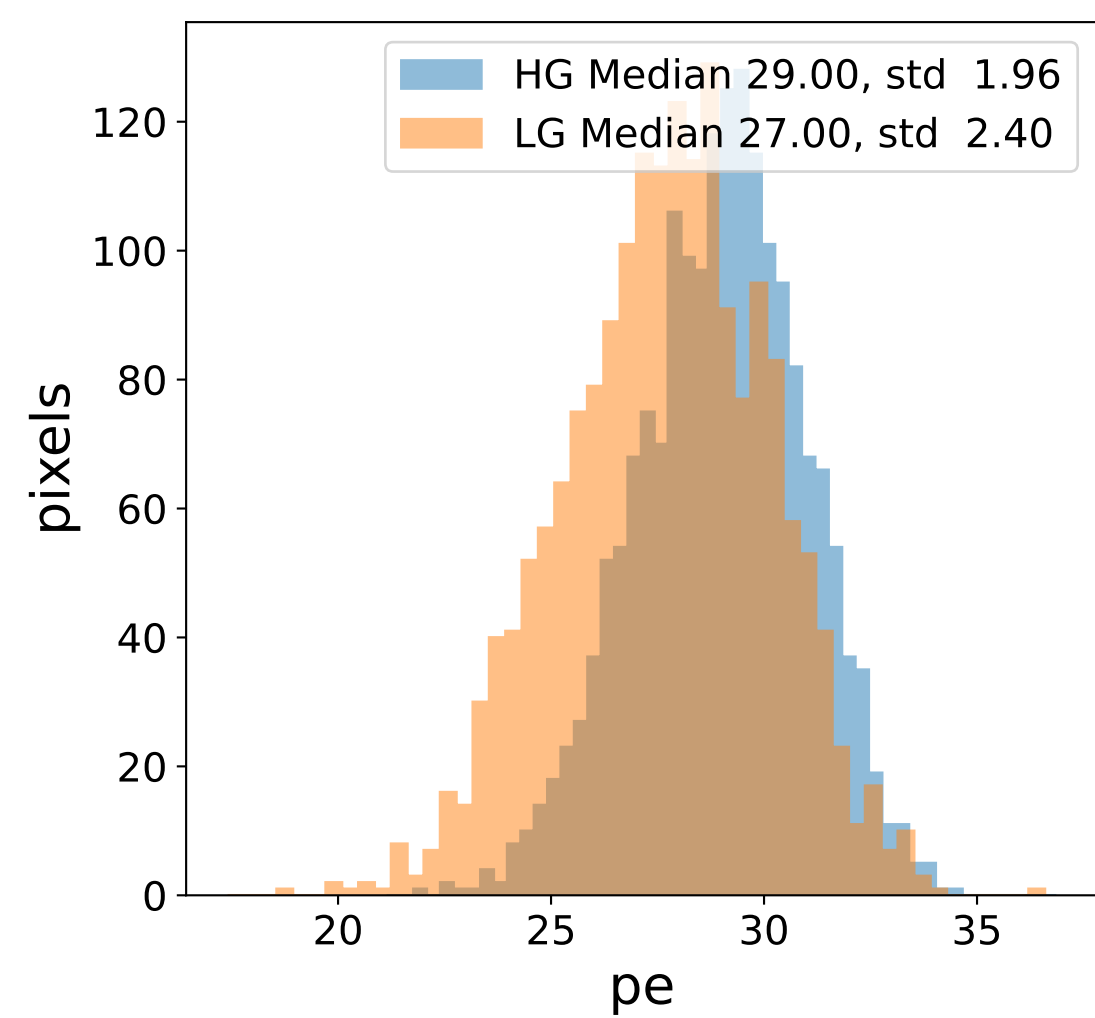

Run 7501

Run 7501

Run 7501 channel: HG

FF sample of 10000 events

pedestal sample of 10000 events

flat-fielded gain [ADC/pe]

Run 7501 channel: LG

FF sample of 10000 events

pedestal sample of 10000 events

flat-fielded gain [ADC/pe]