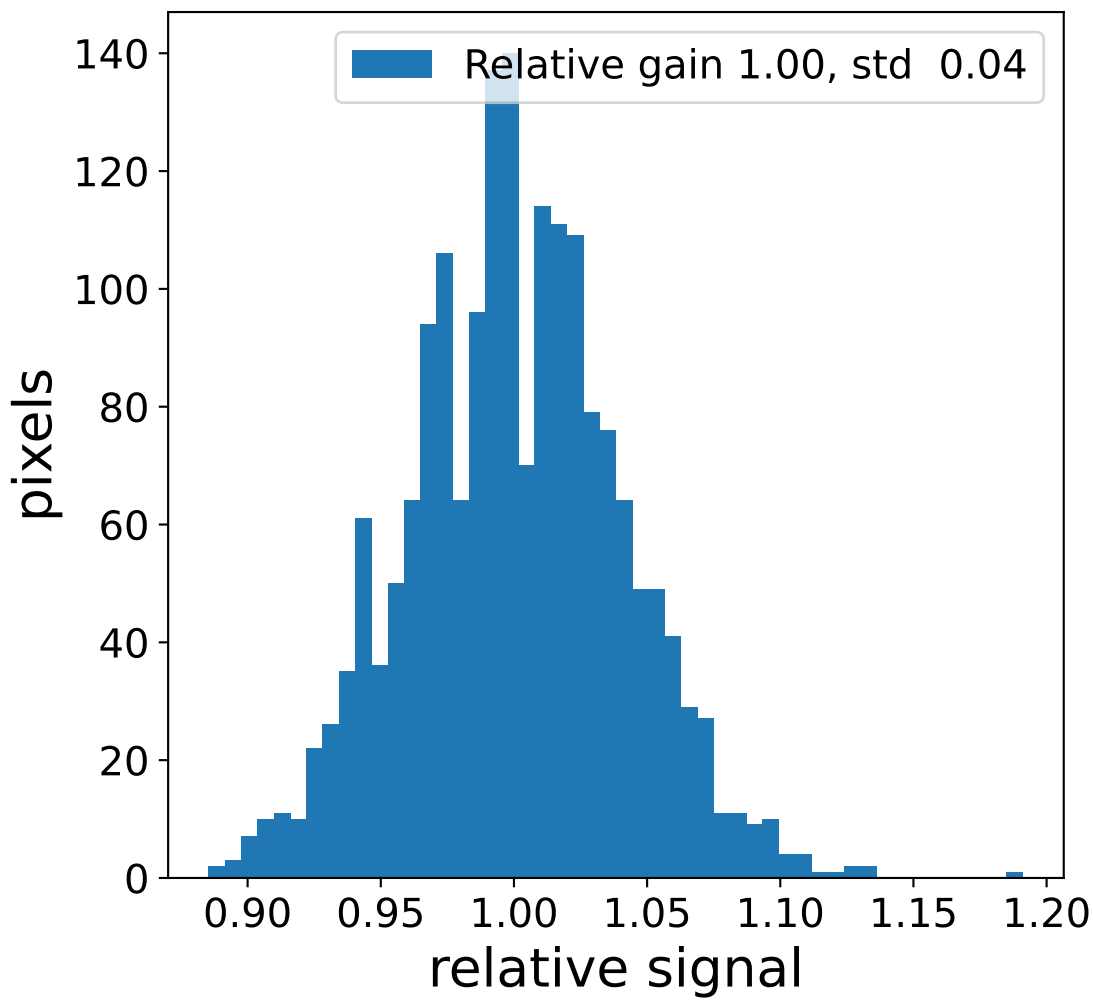

Run 7501

Run 7501

Run 7501 channel: HG

FF sample of 10000 events

pedestal sample of 10000 events

flat-fielded gain [ADC/pe]

Run 7501 channel: LG

FF sample of 10000 events

pedestal sample of 10000 events

flat-fielded gain [ADC/pe]