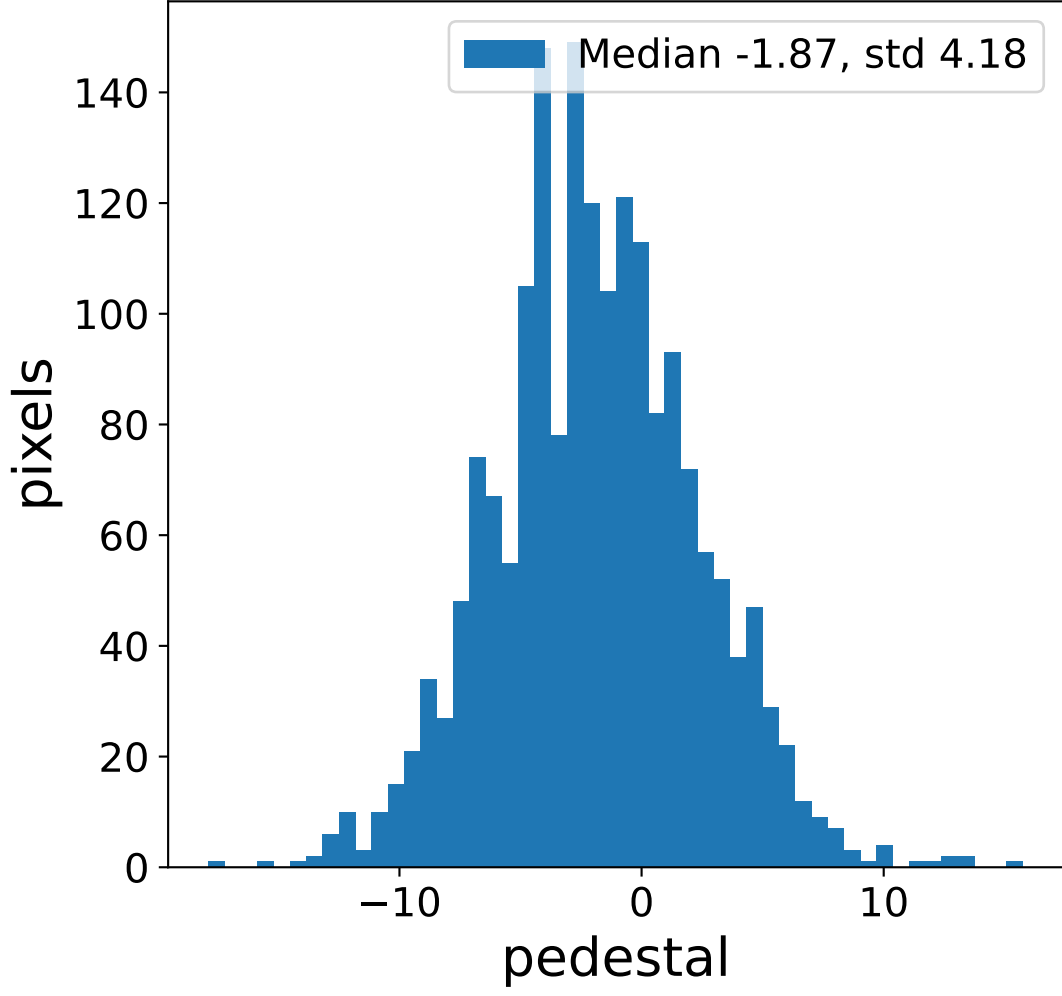

Run 7501

Run 7501

Run 7501 channel: HG

FF sample of 10000 events

pedestal sample of 10000 events

flat-fielded gain [ADC/pe]

Run 7501 channel: LG

FF sample of 10000 events

pedestal sample of 10000 events

flat-fielded gain [ADC/pe]