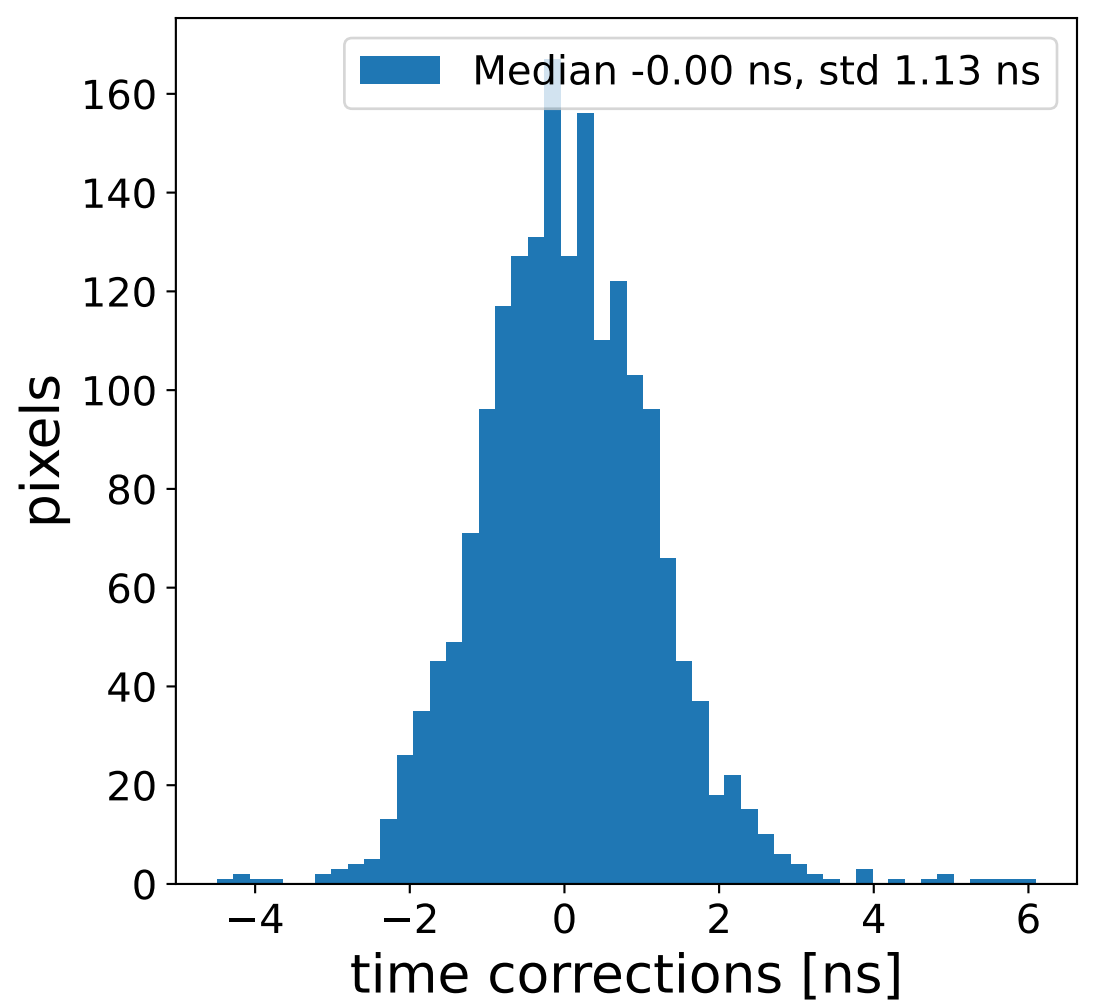

Run 7501

Run 7501

Run 7501 channel: HG

FF sample of 10000 events

pedestal sample of 10000 events

flat-fielded gain [ADC/pe]

Run 7501 channel: LG

FF sample of 10000 events

pedestal sample of 10000 events

flat-fielded gain [ADC/pe]