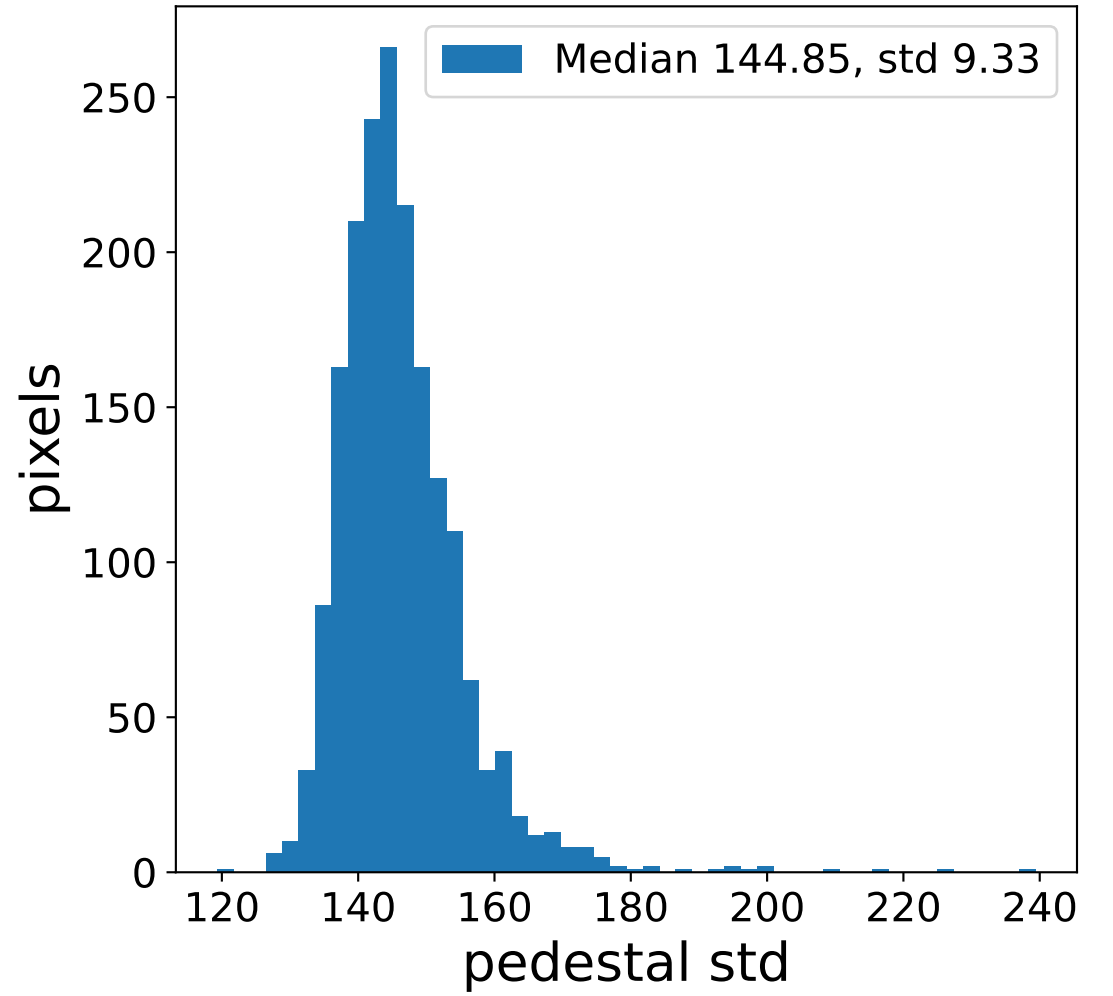

Run 7501

Run 7501

Run 7501 channel: HG

FF sample of 10000 events

pedestal sample of 10000 events

flat-fielded gain [ADC/pe]

Run 7501 channel: LG

FF sample of 10000 events

pedestal sample of 10000 events

flat-fielded gain [ADC/pe]