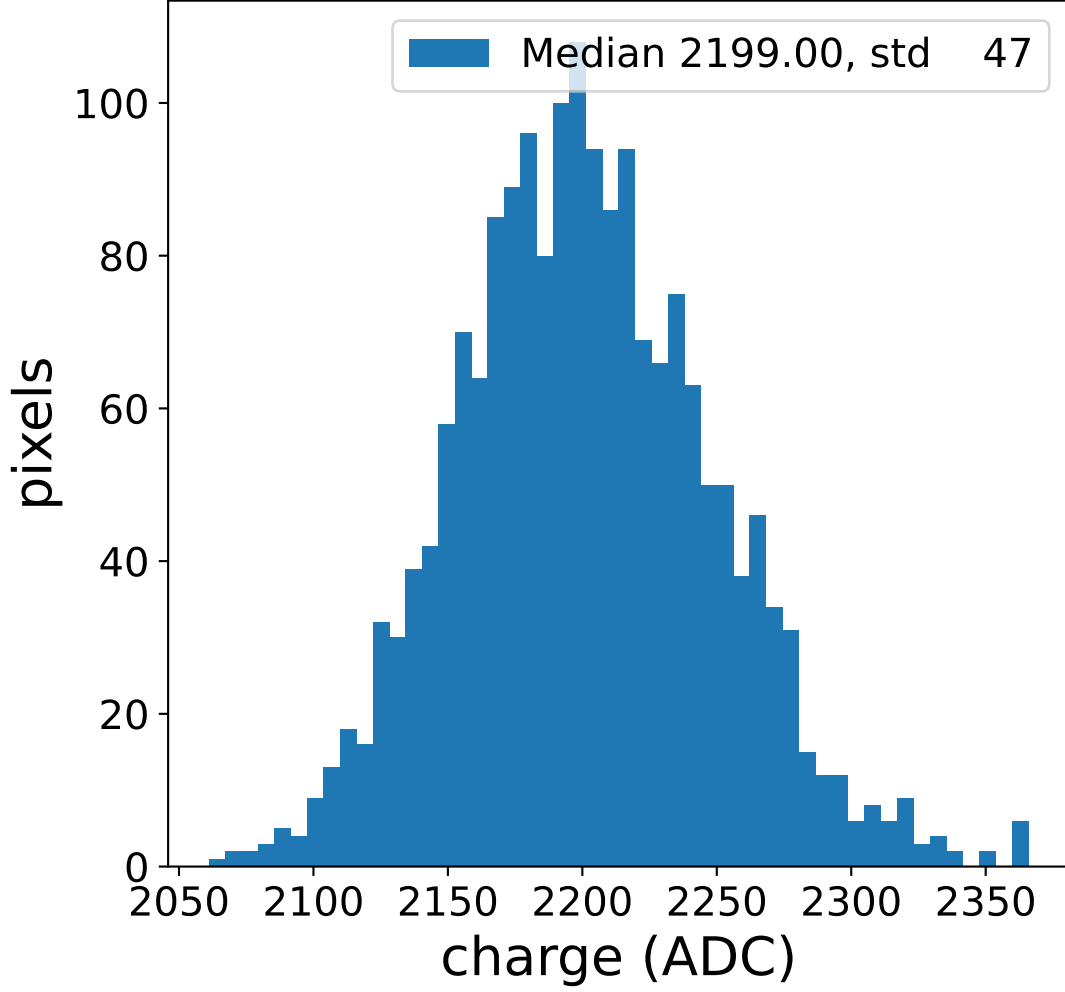

Run 7501

Run 7501

Run 7501 channel: HG

FF sample of 10000 events

pedestal sample of 10000 events

flat-fielded gain [ADC/pe]

Run 7501 channel: LG

FF sample of 10000 events

pedestal sample of 10000 events

flat-fielded gain [ADC/pe]