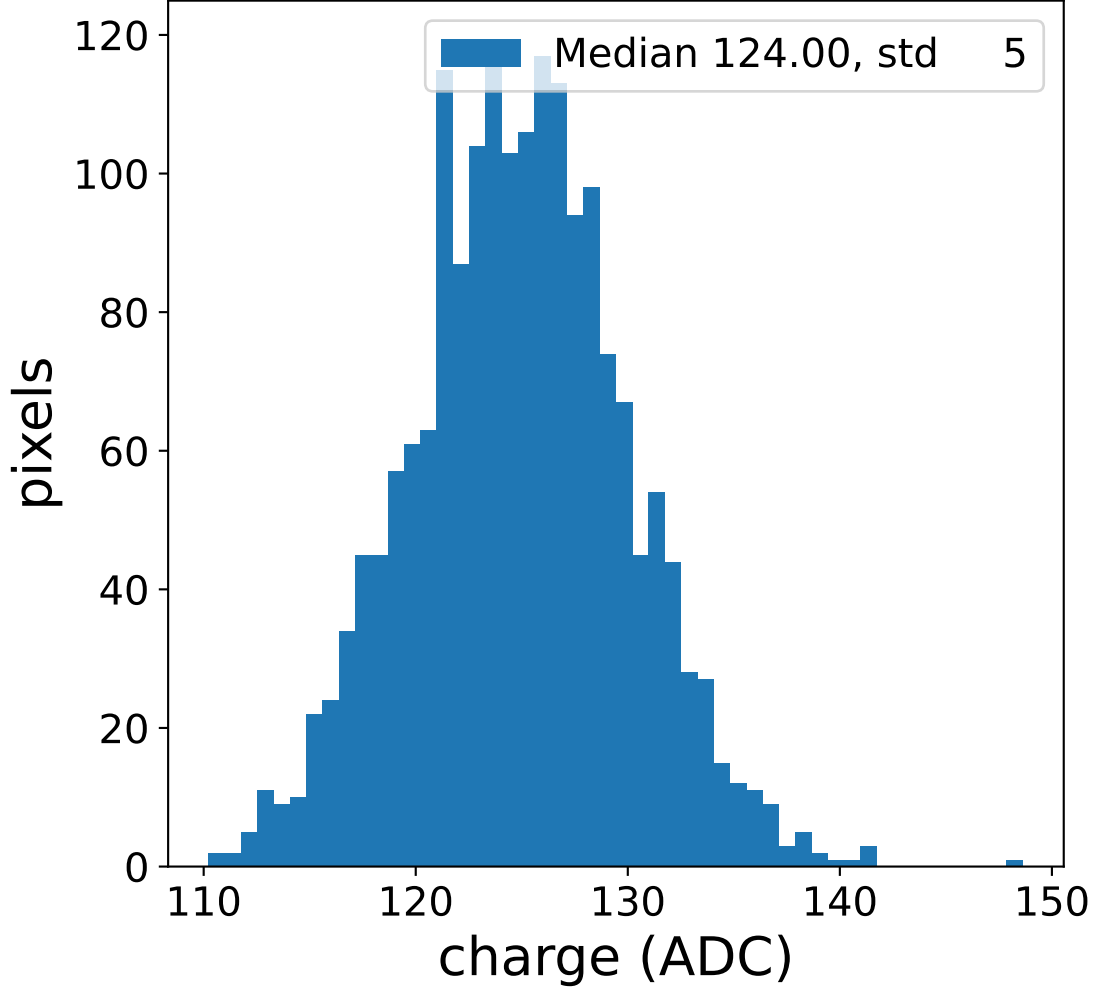

Run 7501

Run 7501

Run 7501 channel: HG

FF sample of 10000 events

pedestal sample of 10000 events

flat-fielded gain [ADC/pe]

Run 7501 channel: LG

FF sample of 10000 events

pedestal sample of 10000 events

flat-fielded gain [ADC/pe]