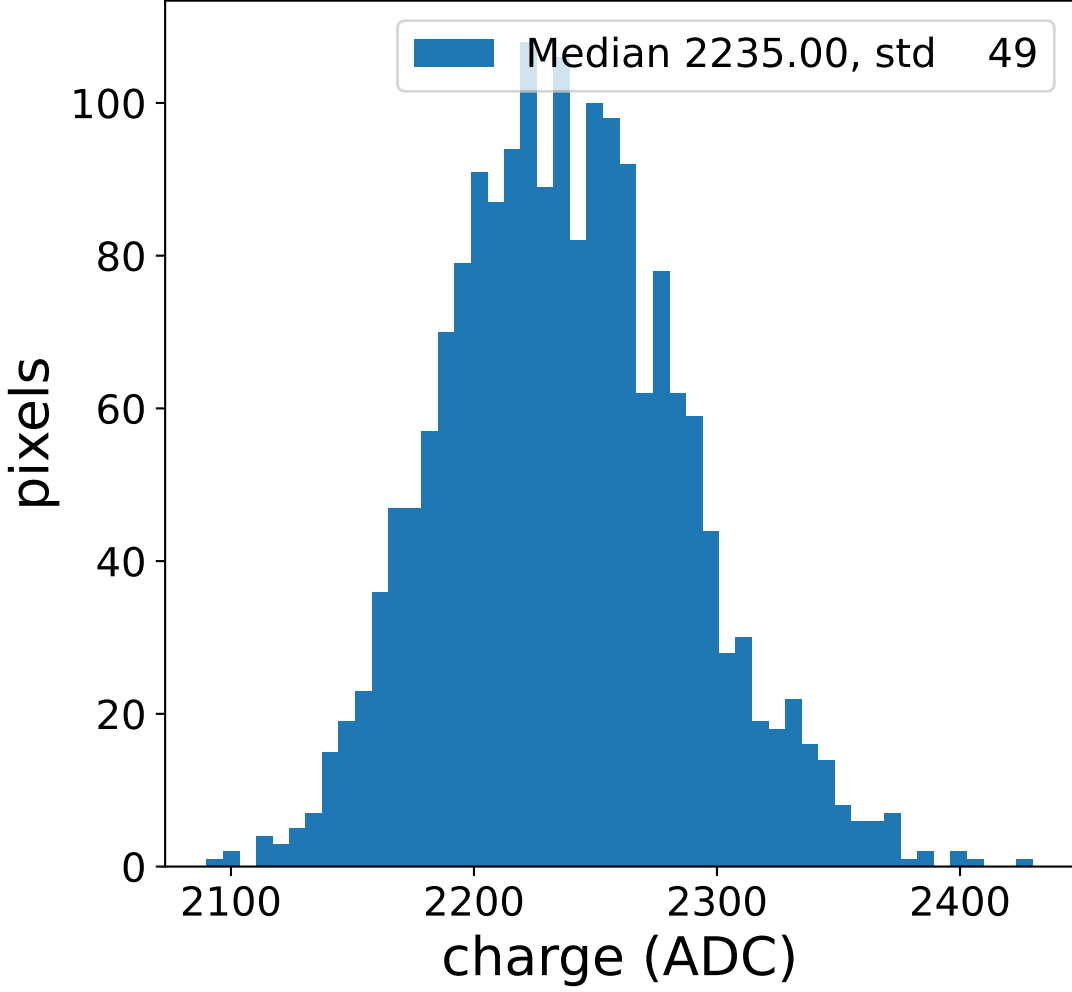

### pedestal sample of 10000 events