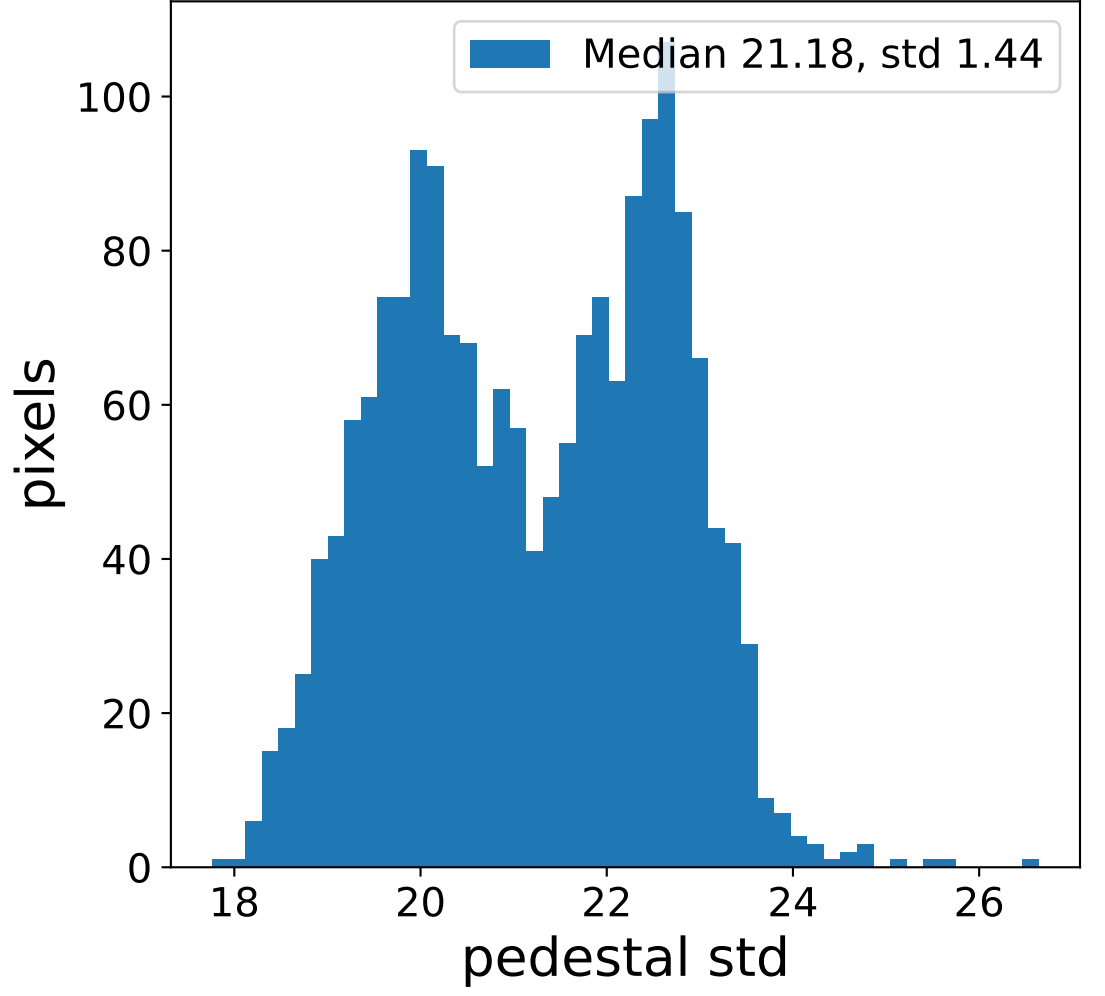

pedestal sample of 10000 events