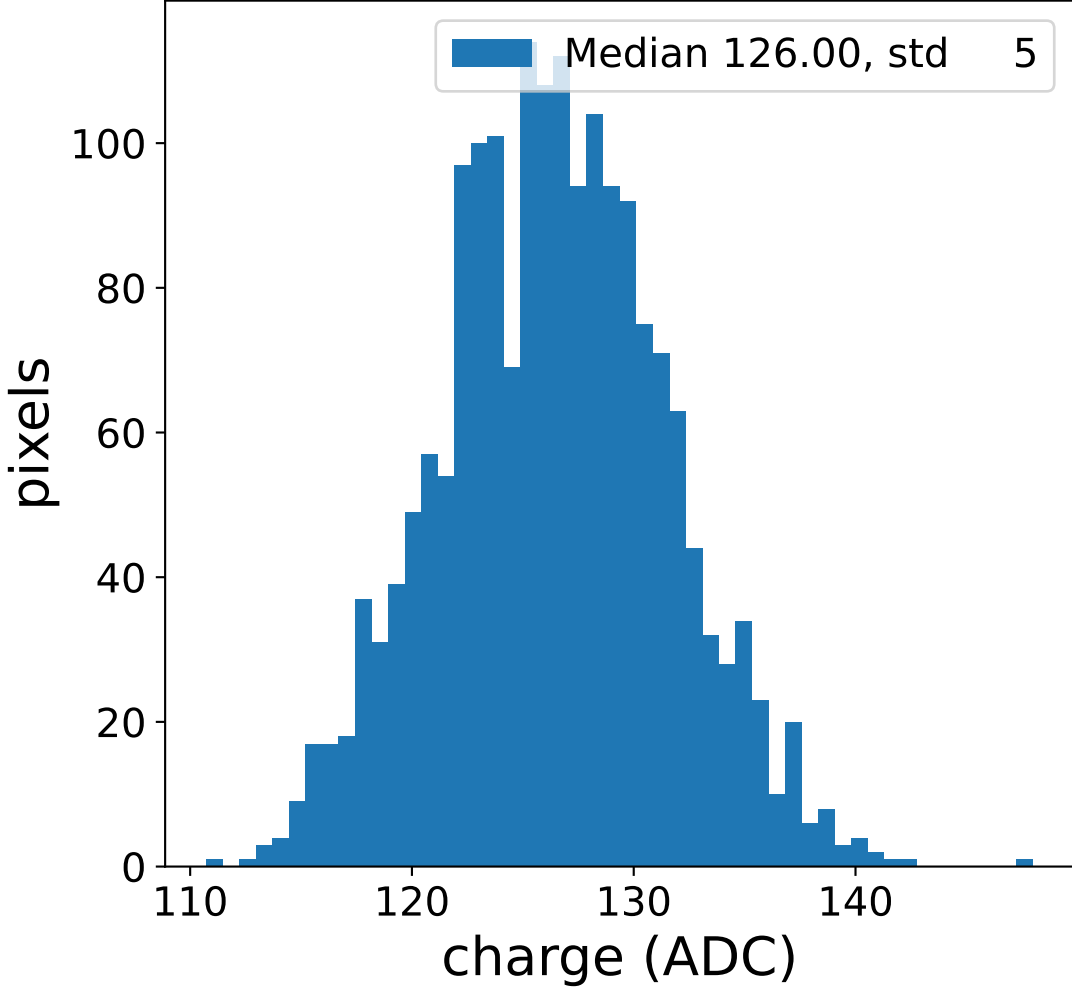

Run 7501 channel: LG

FF sample of 10000 events