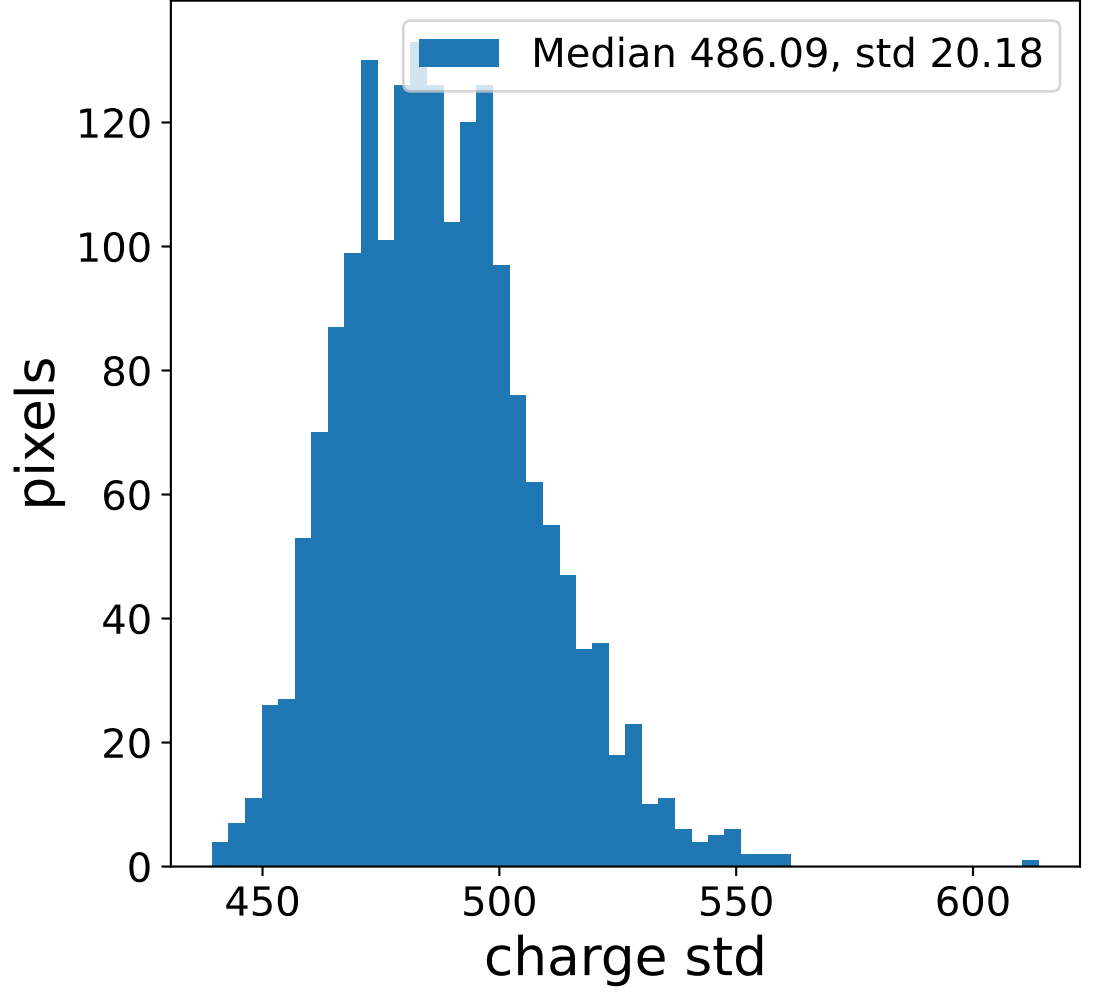

### pedestal sample of 10000 events