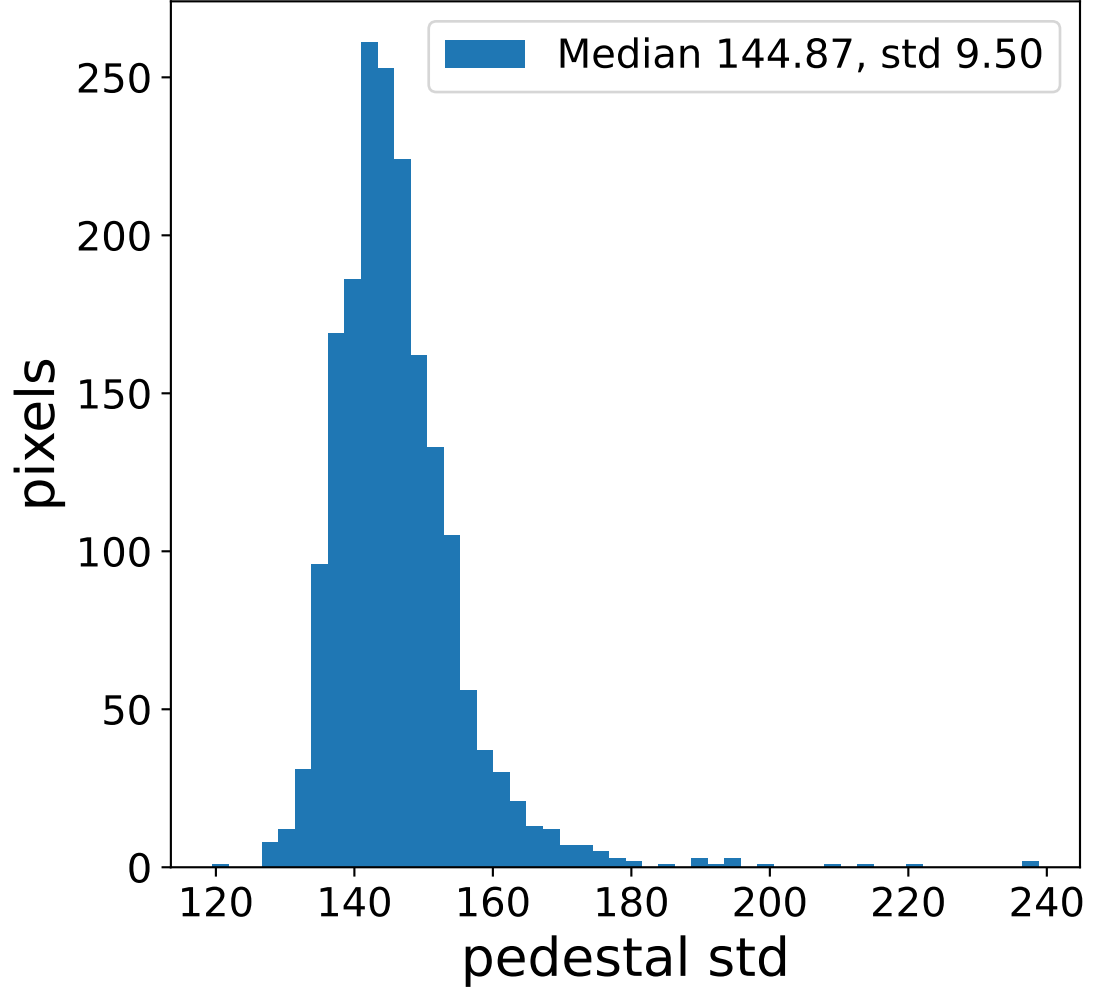

### pedestal sample of 10000 events