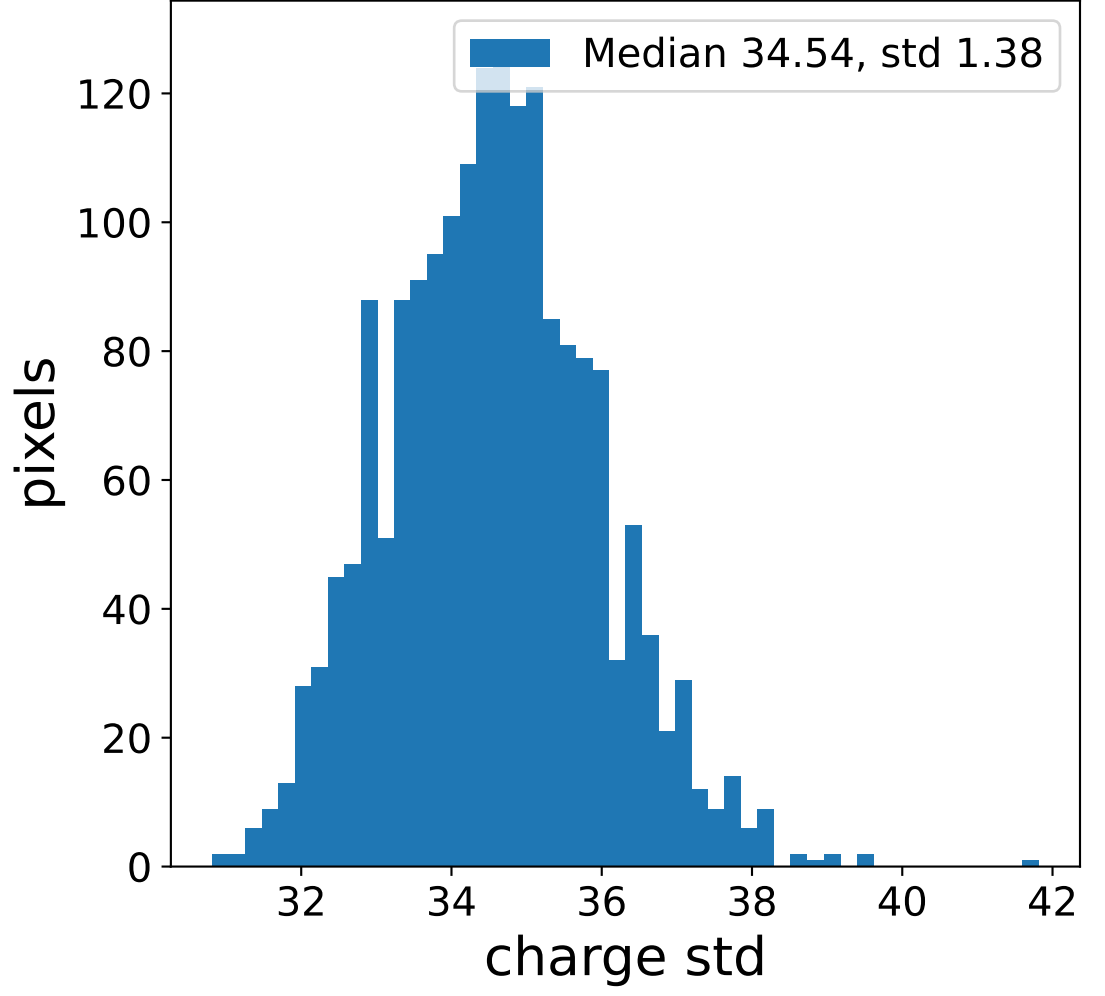

Run 7501 channel: LG

FF sample of 10000 events