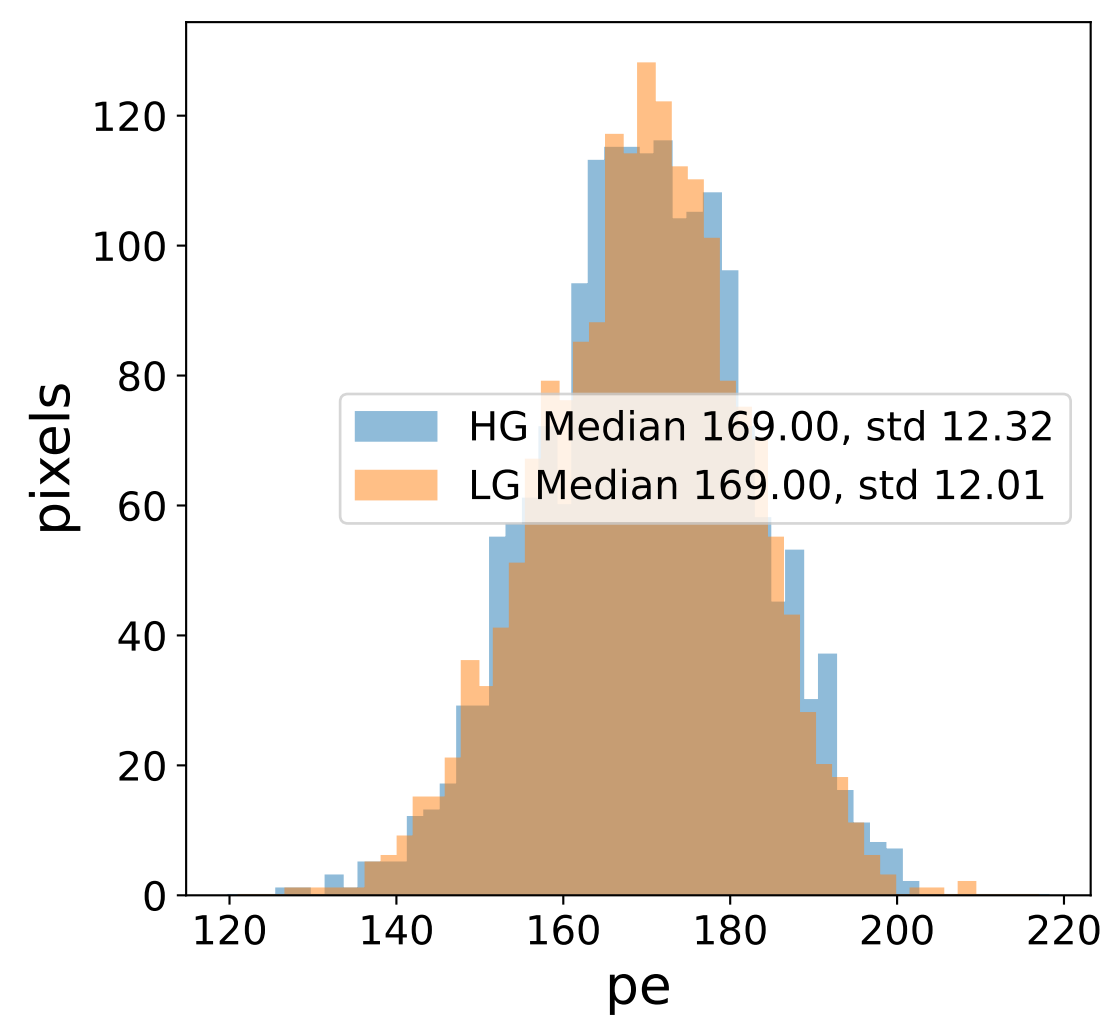

Run 7500

Run 7500

Run 7500 channel: HG

FF sample of 10000 events

pedestal sample of 10000 events

flat-fielded gain [ADC/pe]

Run 7500 channel: LG

FF sample of 10000 events

pedestal sample of 10000 events

flat-fielded gain [ADC/pe]