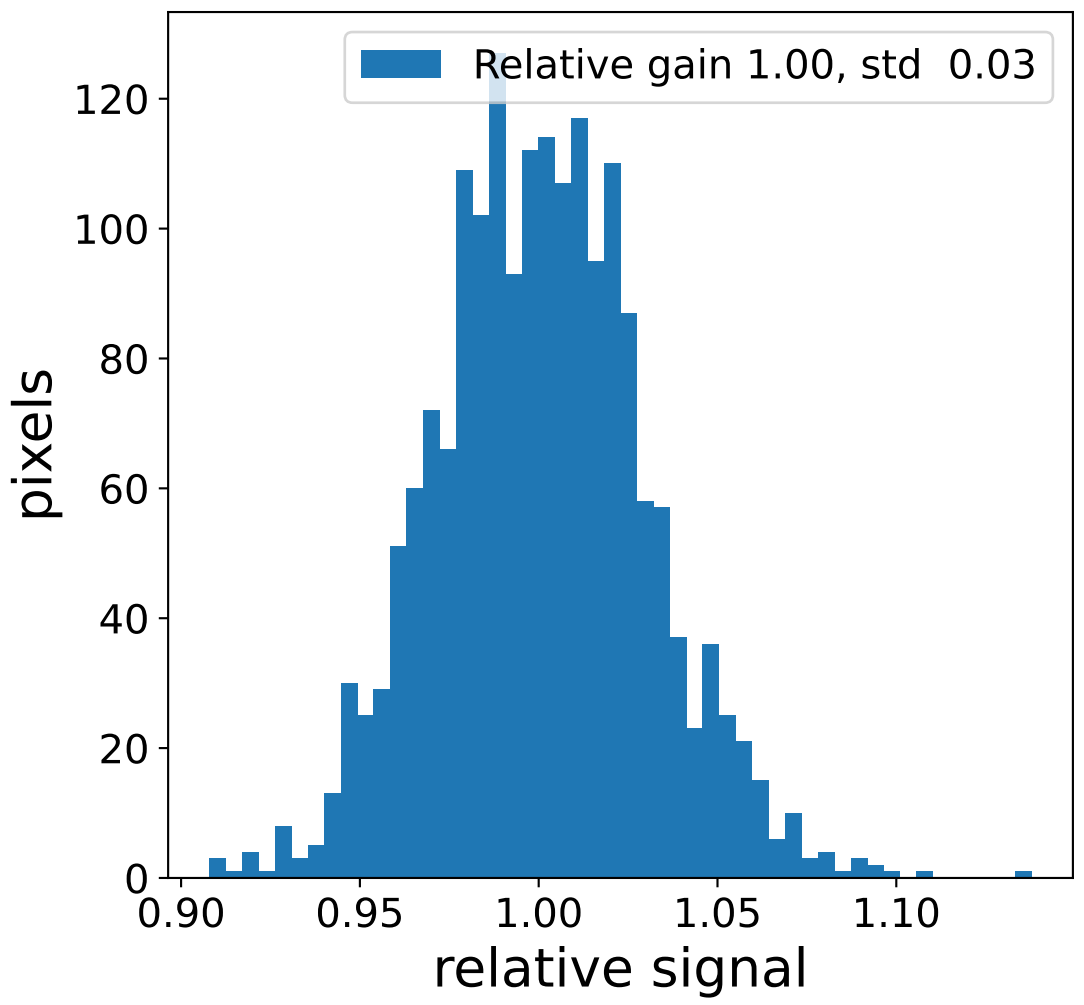

Run 7500

Run 7500

Run 7500 channel: HG

FF sample of 10000 events

pedestal sample of 10000 events

flat-fielded gain [ADC/pe]

Run 7500 channel: LG

FF sample of 10000 events

pedestal sample of 10000 events

flat-fielded gain [ADC/pe]