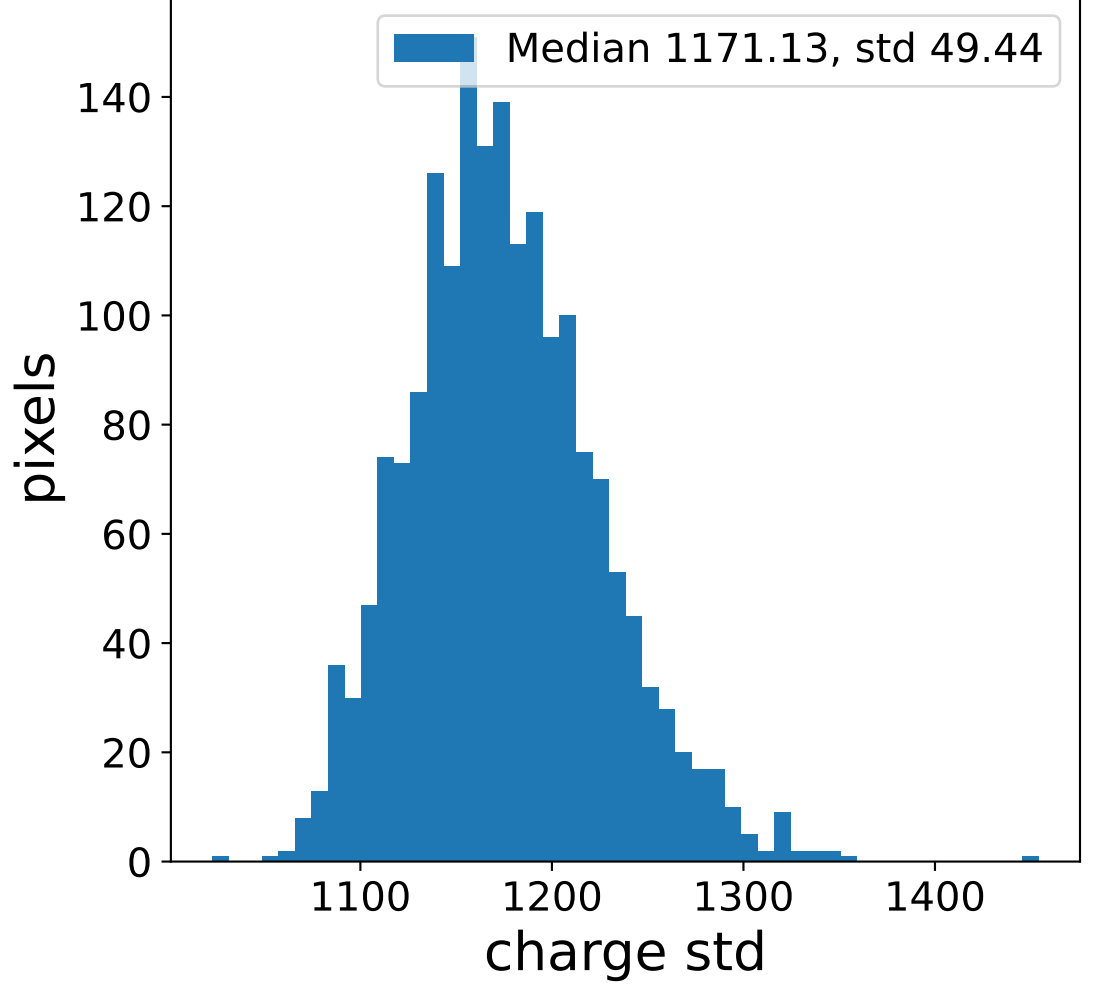

Run 7500

Run 7500

Run 7500 channel: HG

FF sample of 10000 events

pedestal sample of 10000 events

flat-fielded gain [ADC/pe]

Run 7500 channel: LG

FF sample of 10000 events

pedestal sample of 10000 events

flat-fielded gain [ADC/pe]