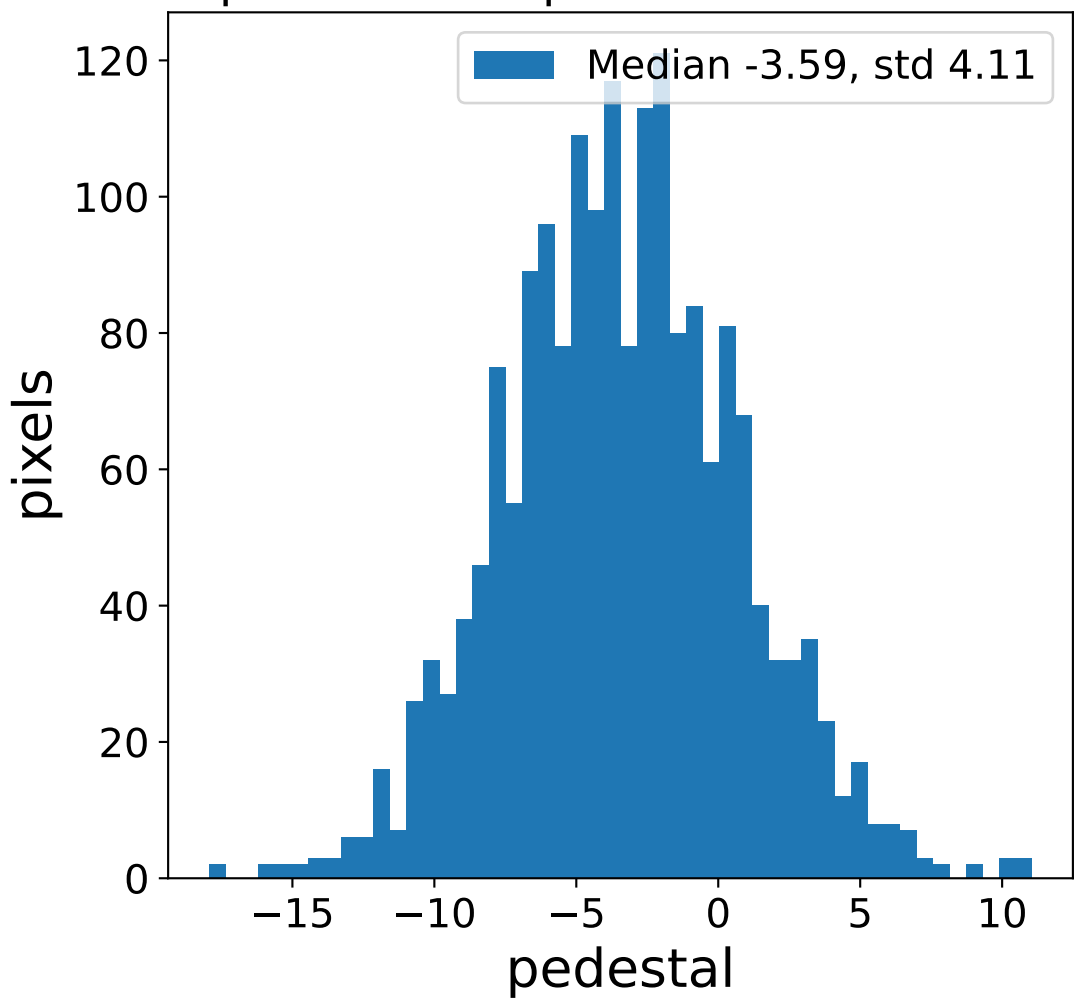

Run 7500

Run 7500

Run 7500 channel: HG

FF sample of 10000 events

pedestal sample of 10000 events

flat-fielded gain [ADC/pe]

Run 7500 channel: LG

FF sample of 10000 events

pedestal sample of 10000 events

flat-fielded gain [ADC/pe]