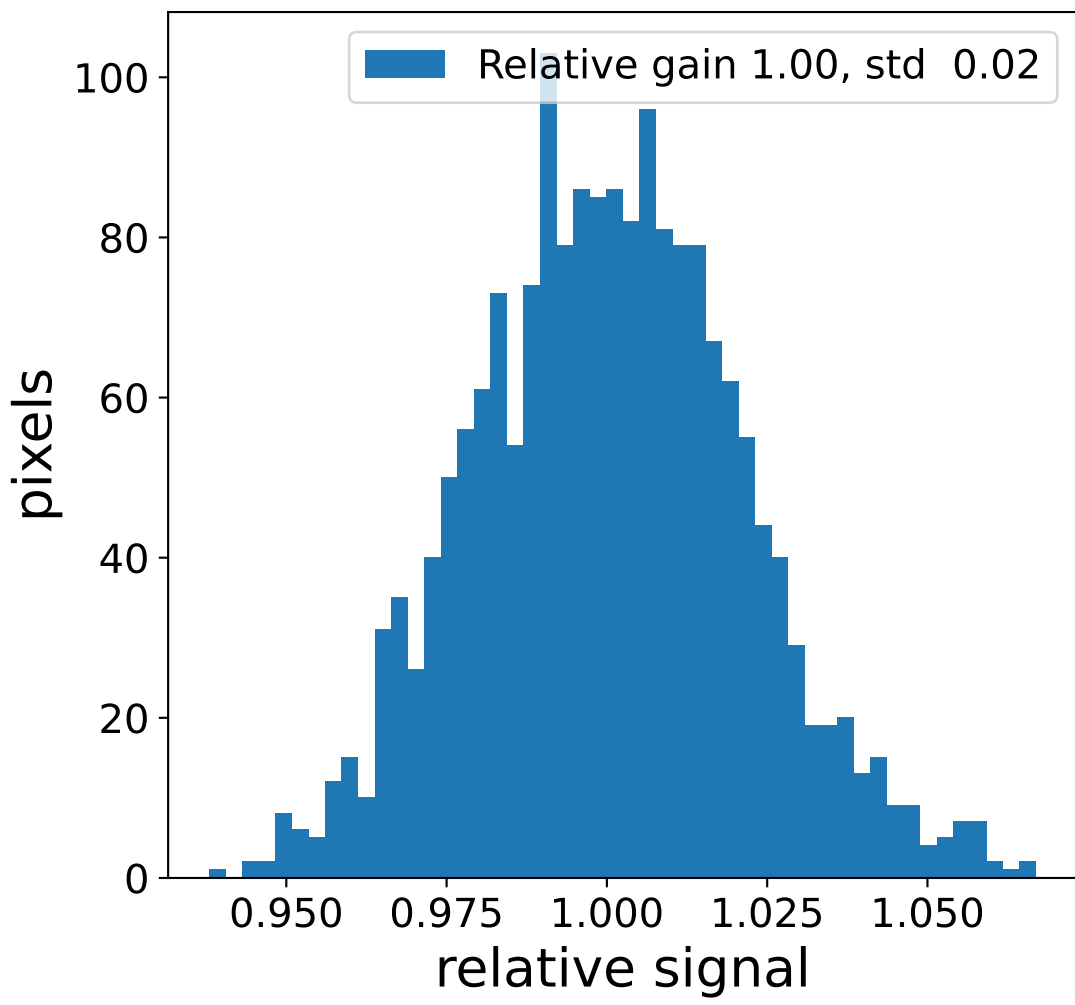

Run 7500

Run 7500

Run 7500 channel: HG

FF sample of 10000 events

pedestal sample of 10000 events

flat-fielded gain [ADC/pe]

Run 7500 channel: LG

FF sample of 10000 events

pedestal sample of 10000 events

flat-fielded gain [ADC/pe]