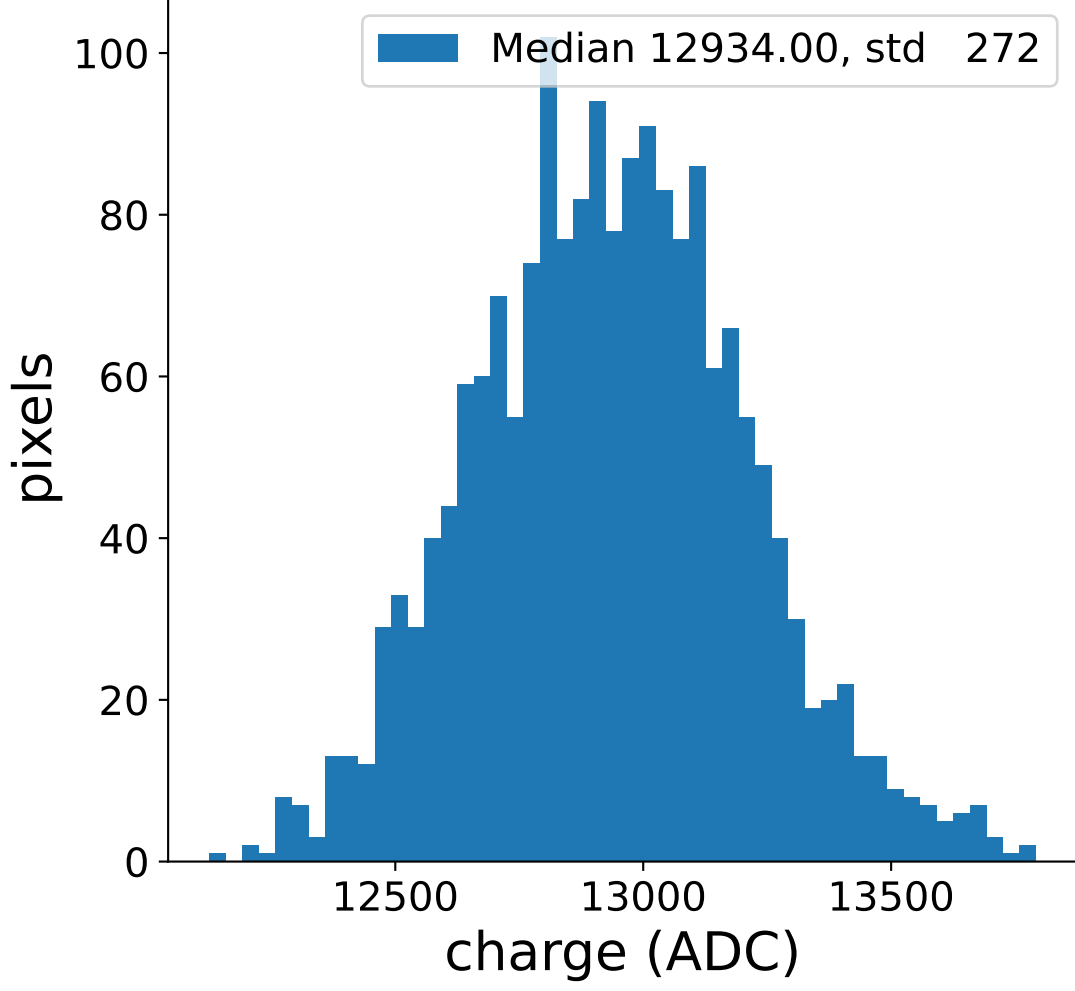

Run 7500

Run 7500

Run 7500 channel: HG

FF sample of 10000 events

pedestal sample of 10000 events

flat-fielded gain [ADC/pe]

Run 7500 channel: LG

FF sample of 10000 events

pedestal sample of 10000 events

flat-fielded gain [ADC/pe]