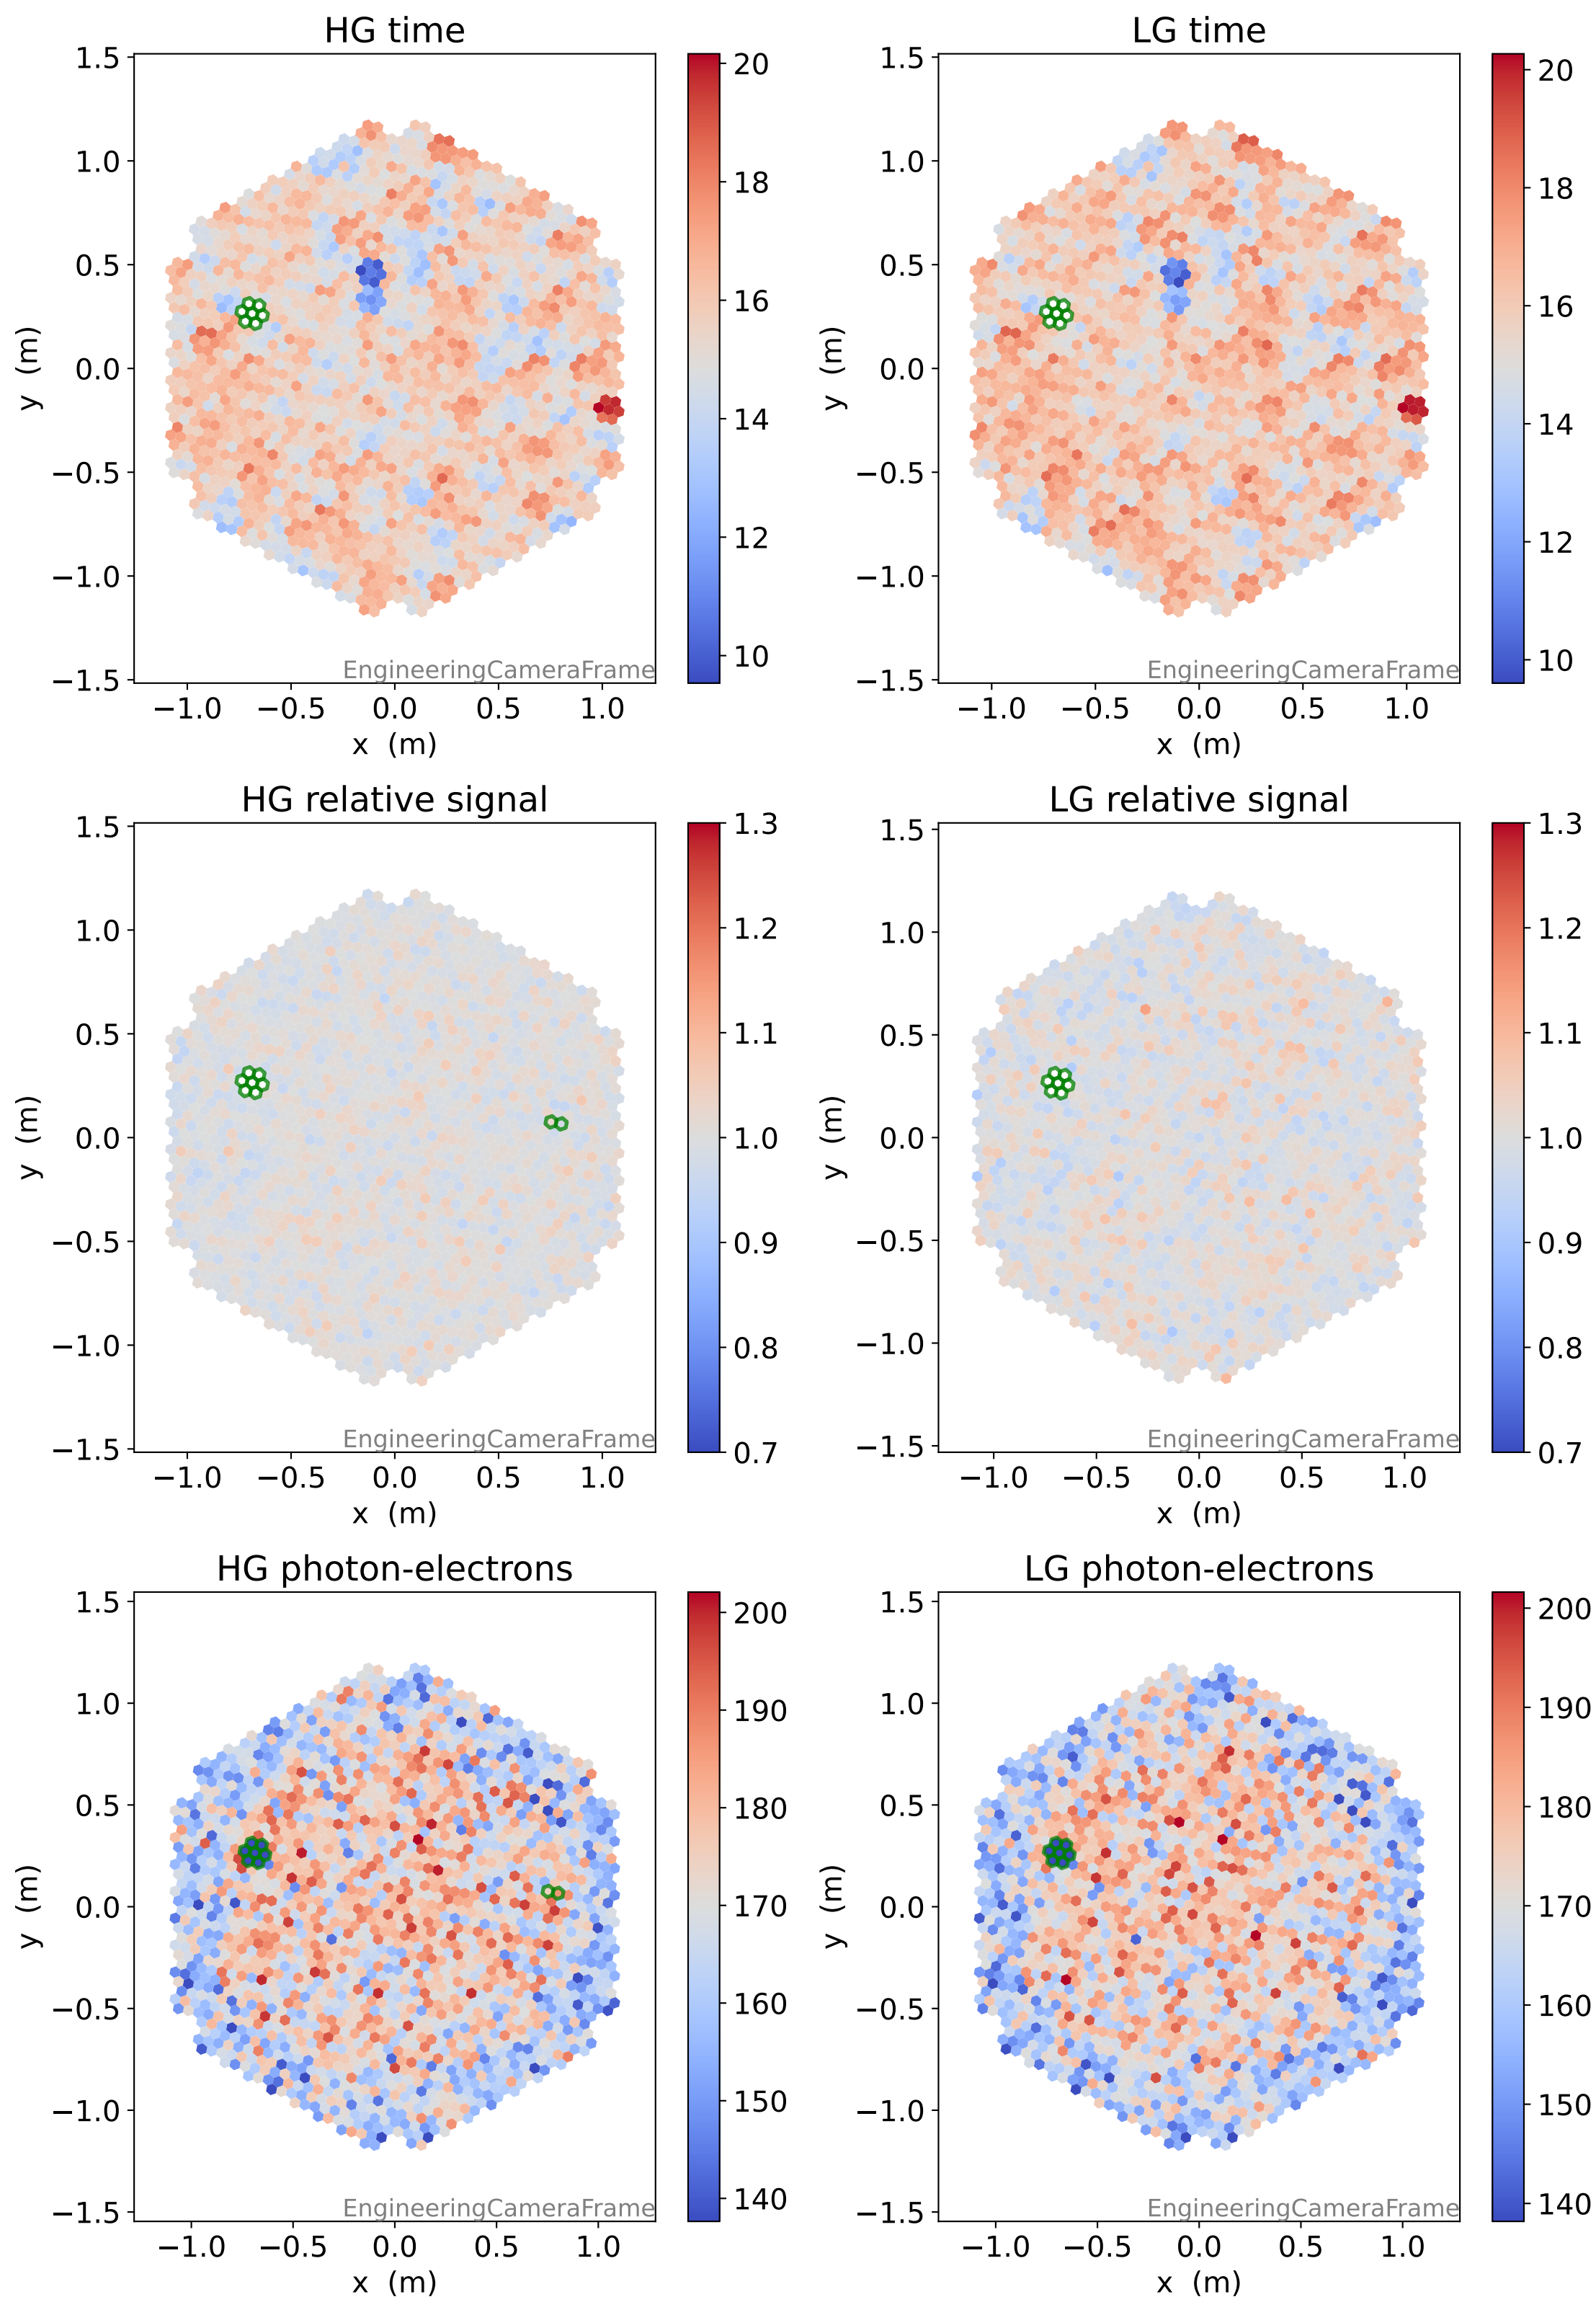

Run 7500

Run 7500

Run 7500 channel: HG

FF sample of 10000 events

pedestal sample of 10000 events

flat-fielded gain [ADC/pe]

Run 7500 channel: LG

FF sample of 10000 events

pedestal sample of 10000 events

flat-fielded gain [ADC/pe]