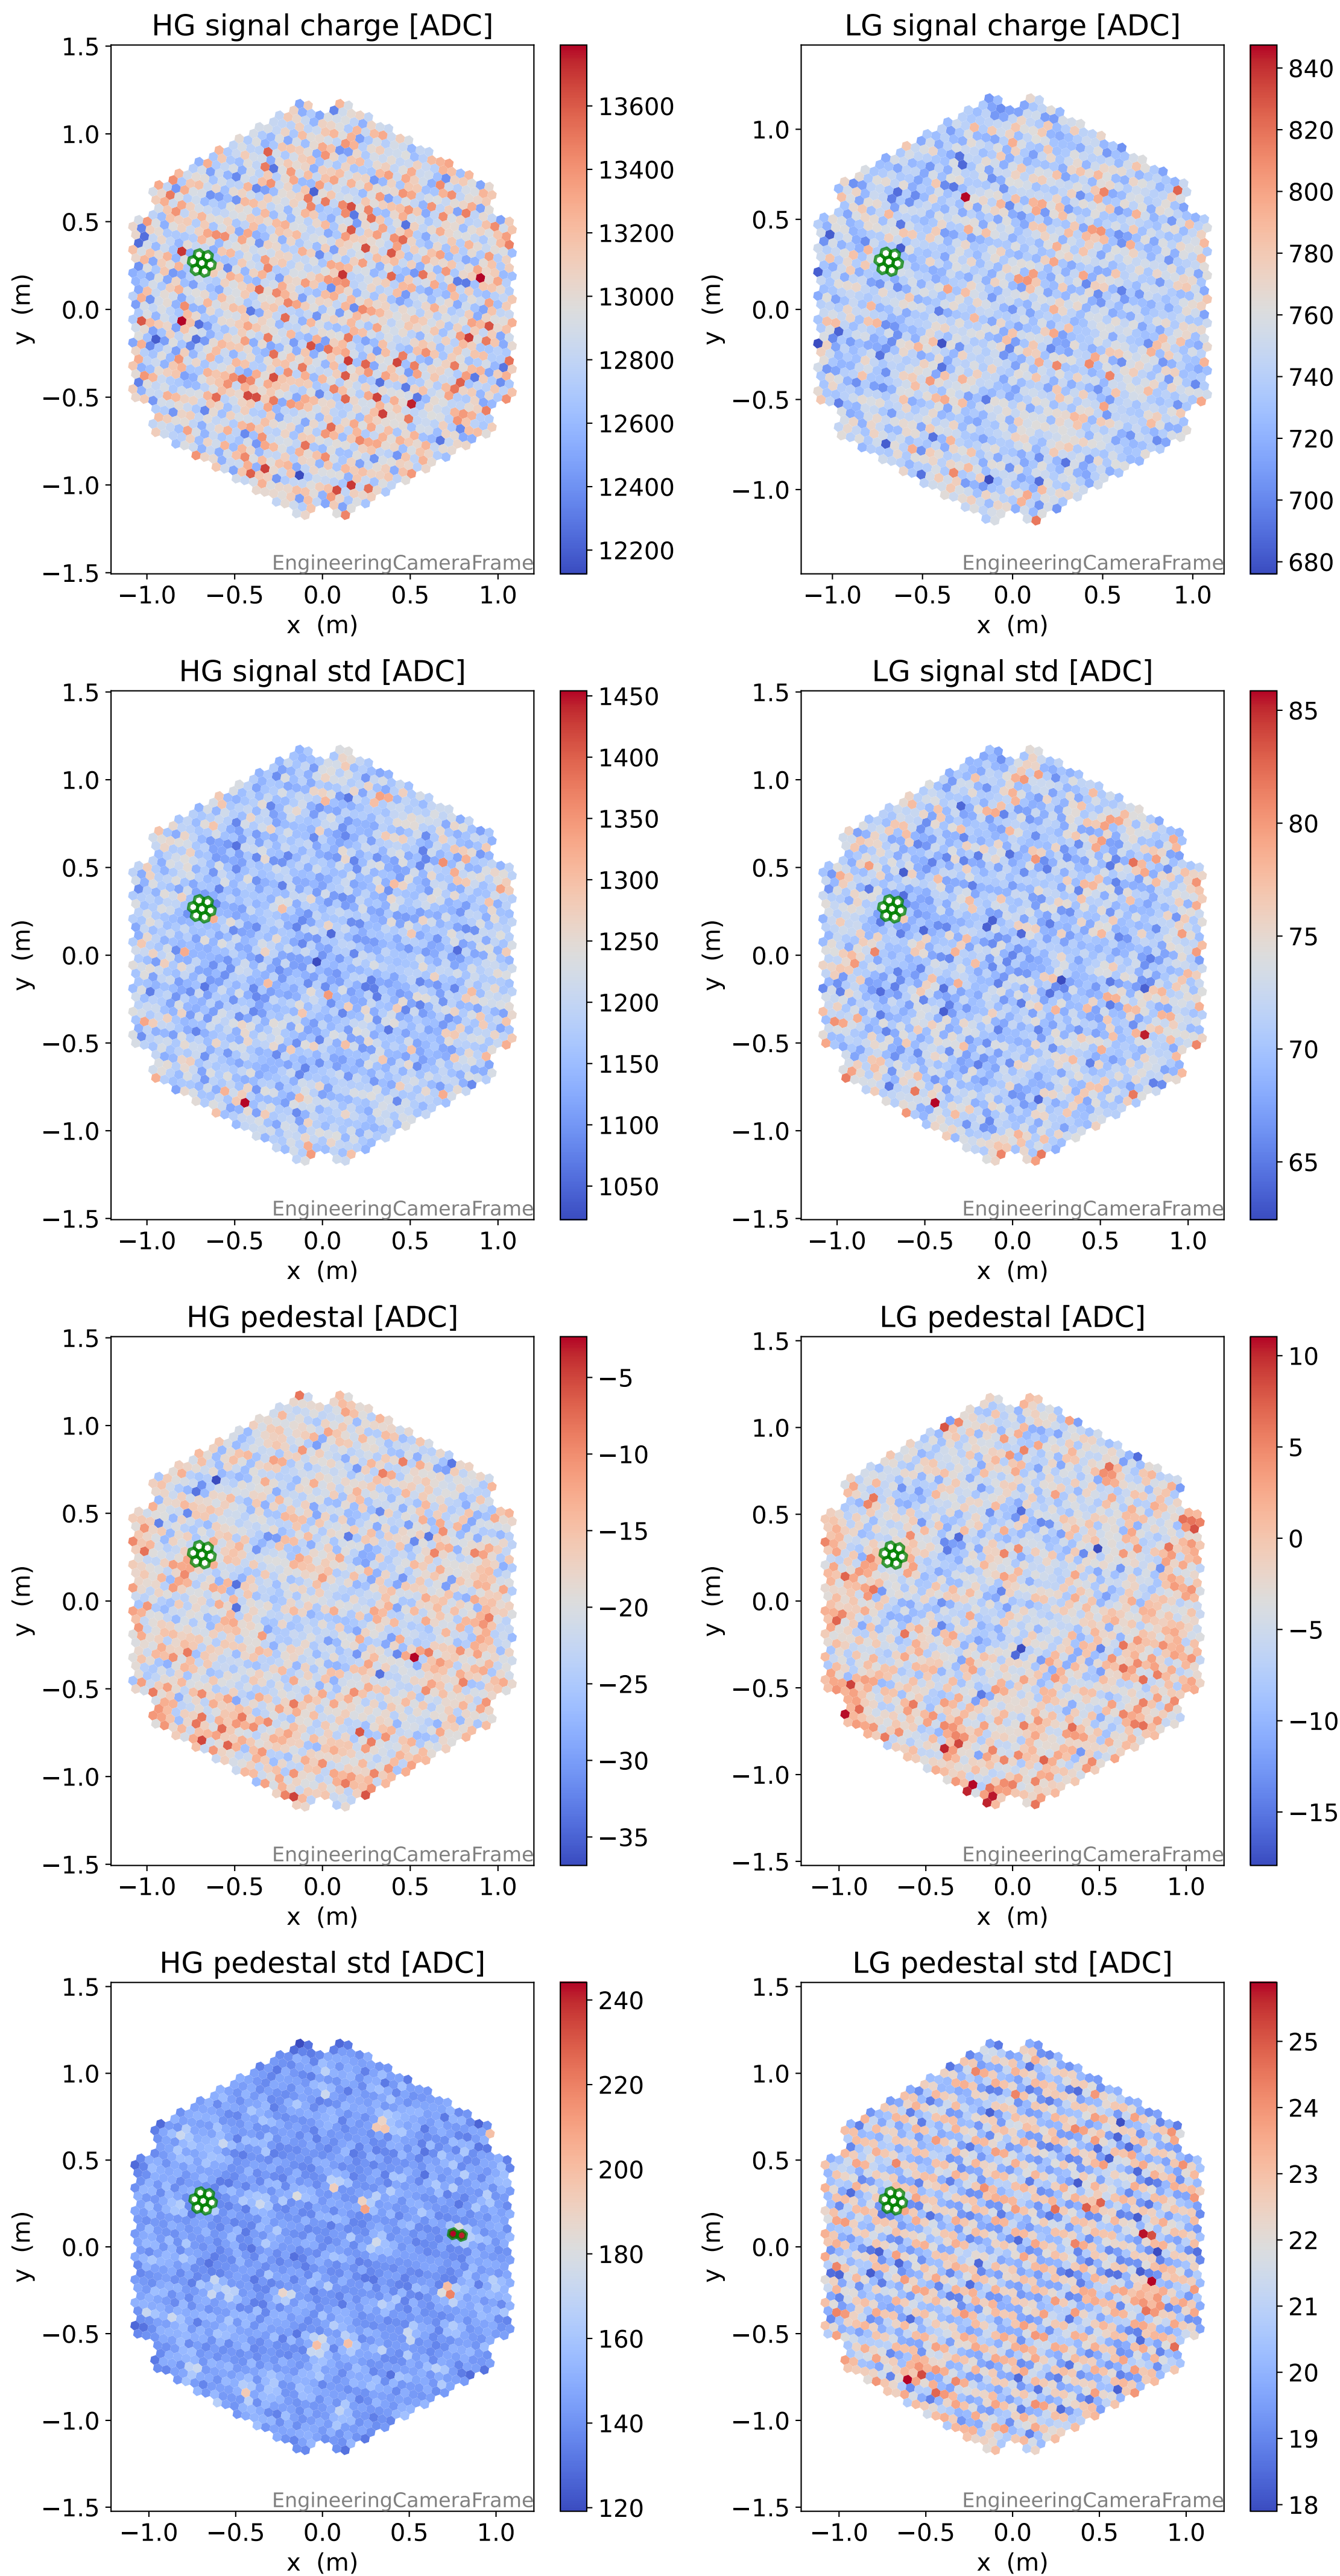

Run 7500

Run 7500

Run 7500 channel: HG

FF sample of 10000 events

pedestal sample of 10000 events

flat-fielded gain [ADC/pe]

Run 7500 channel: LG

FF sample of 10000 events

pedestal sample of 10000 events

flat-fielded gain [ADC/pe]