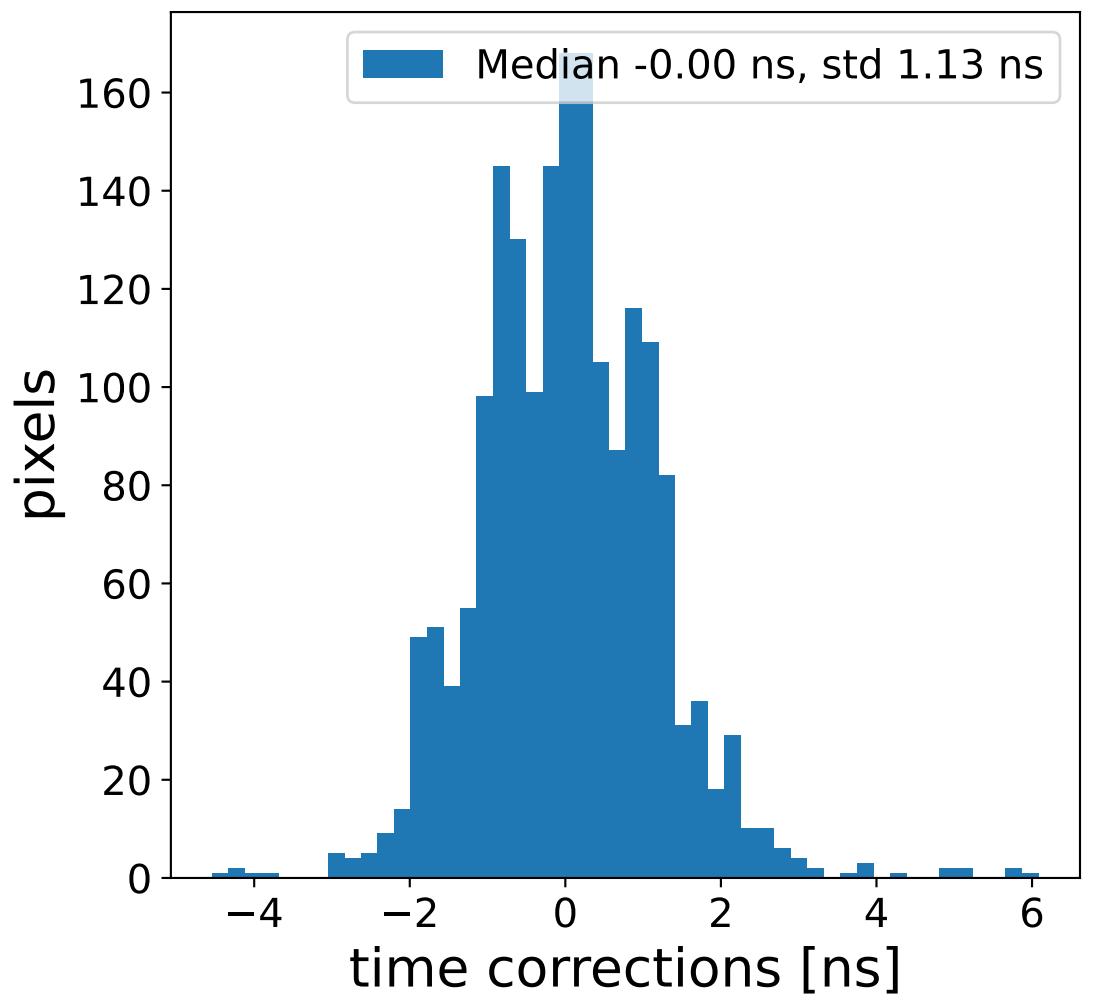

Run 7500

Run 7500

Run 7500 channel: HG

FF sample of 10000 events

pedestal sample of 10000 events

flat-fielded gain [ADC/pe]

Run 7500 channel: LG

FF sample of 10000 events

pedestal sample of 10000 events

flat-fielded gain [ADC/pe]