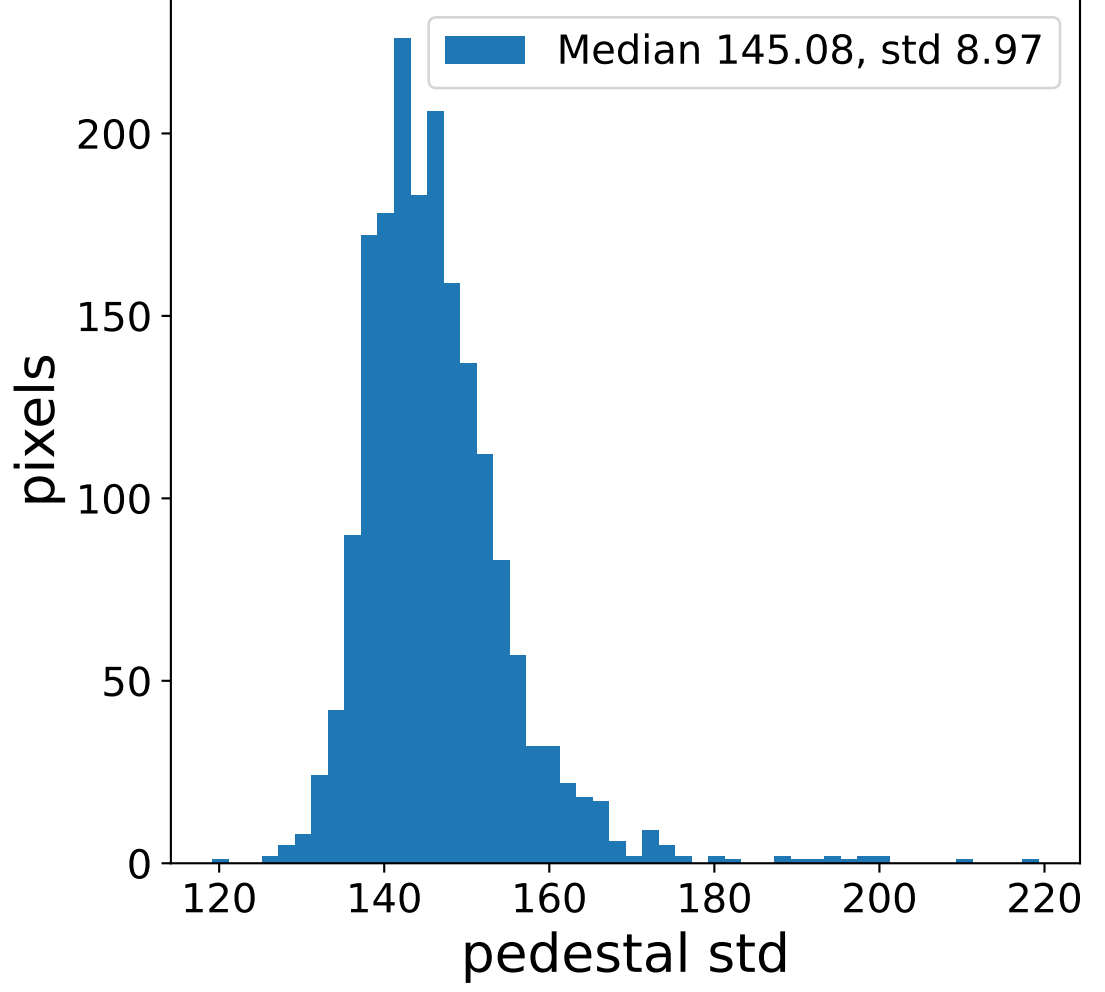

Run 7500

Run 7500

Run 7500 channel: HG

FF sample of 10000 events

pedestal sample of 10000 events

flat-fielded gain [ADC/pe]

Run 7500 channel: LG

FF sample of 10000 events

pedestal sample of 10000 events

flat-fielded gain [ADC/pe]