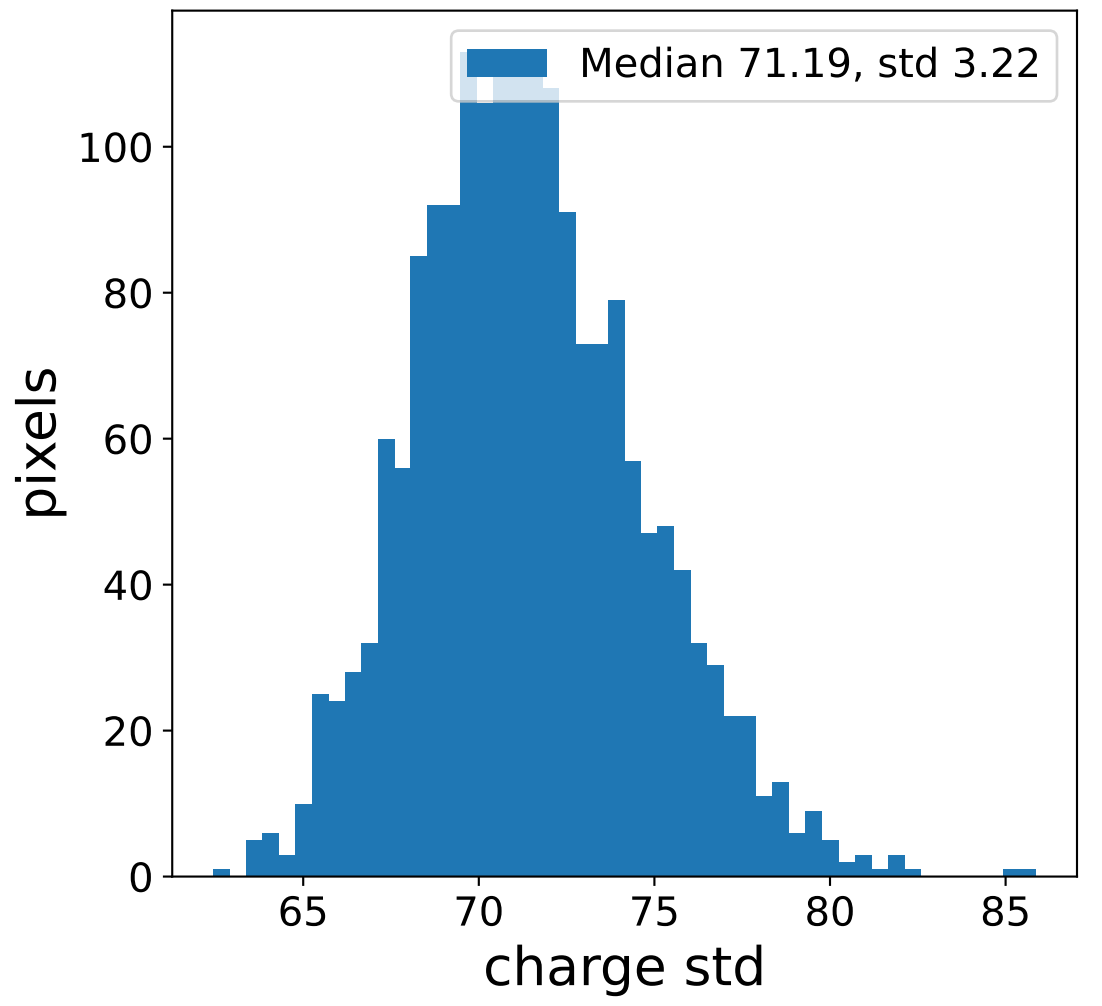

Run 7500

Run 7500

Run 7500 channel: HG

FF sample of 10000 events

pedestal sample of 10000 events

flat-fielded gain [ADC/pe]

Run 7500 channel: LG

FF sample of 10000 events

pedestal sample of 10000 events

flat-fielded gain [ADC/pe]