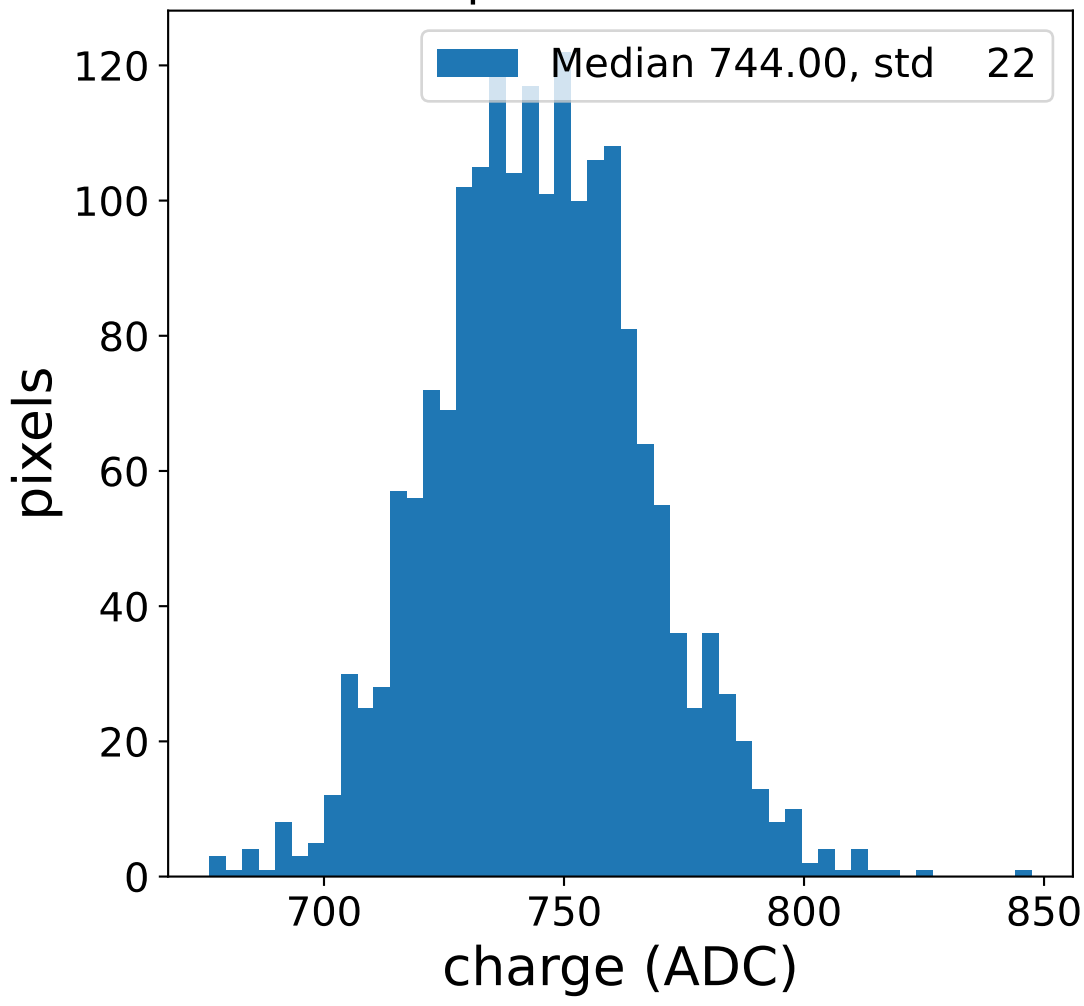

Run 7500

Run 7500

Run 7500 channel: HG

FF sample of 10000 events

pedestal sample of 10000 events

flat-fielded gain [ADC/pe]

Run 7500 channel: LG

FF sample of 10000 events

pedestal sample of 10000 events

flat-fielded gain [ADC/pe]