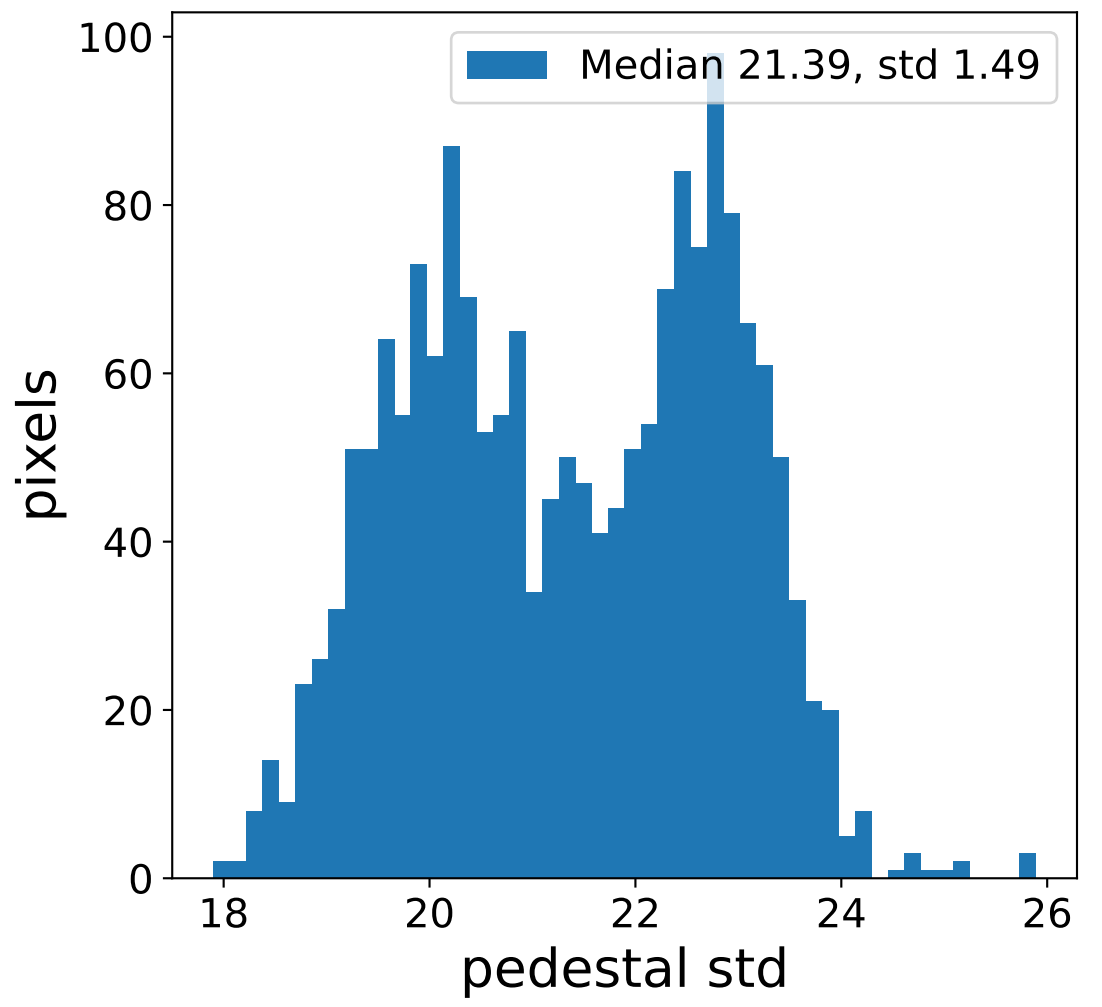

Run 7500

Run 7500

Run 7500 channel: HG

FF sample of 10000 events

pedestal sample of 10000 events

flat-fielded gain [ADC/pe]

Run 7500 channel: LG

FF sample of 10000 events

pedestal sample of 10000 events

flat-fielded gain [ADC/pe]