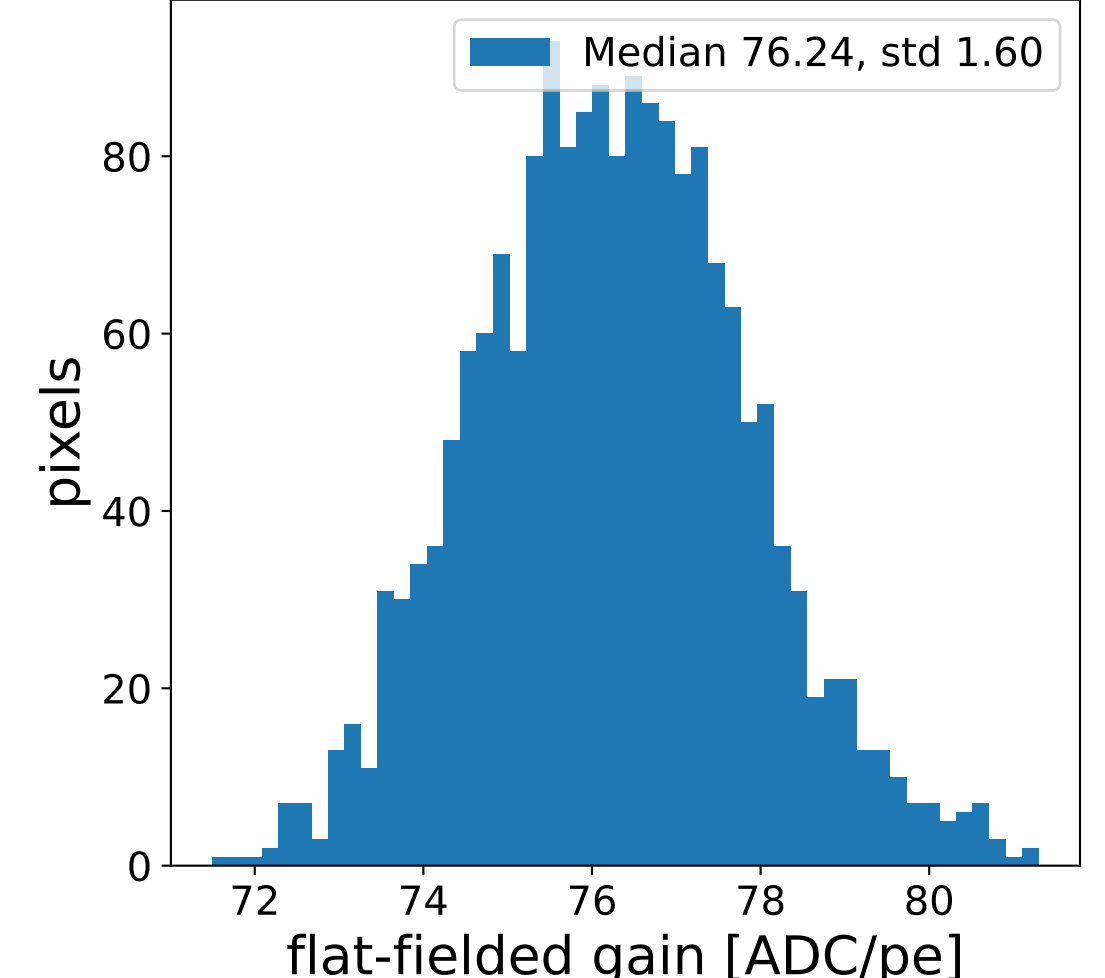

Run 7500

Run 7500

Run 7500 channel: HG

FF sample of 10000 events

pedestal sample of 10000 events

flat-fielded gain [ADC/pe]

Run 7500 channel: LG

FF sample of 10000 events

pedestal sample of 10000 events

flat-fielded gain [ADC/pe]