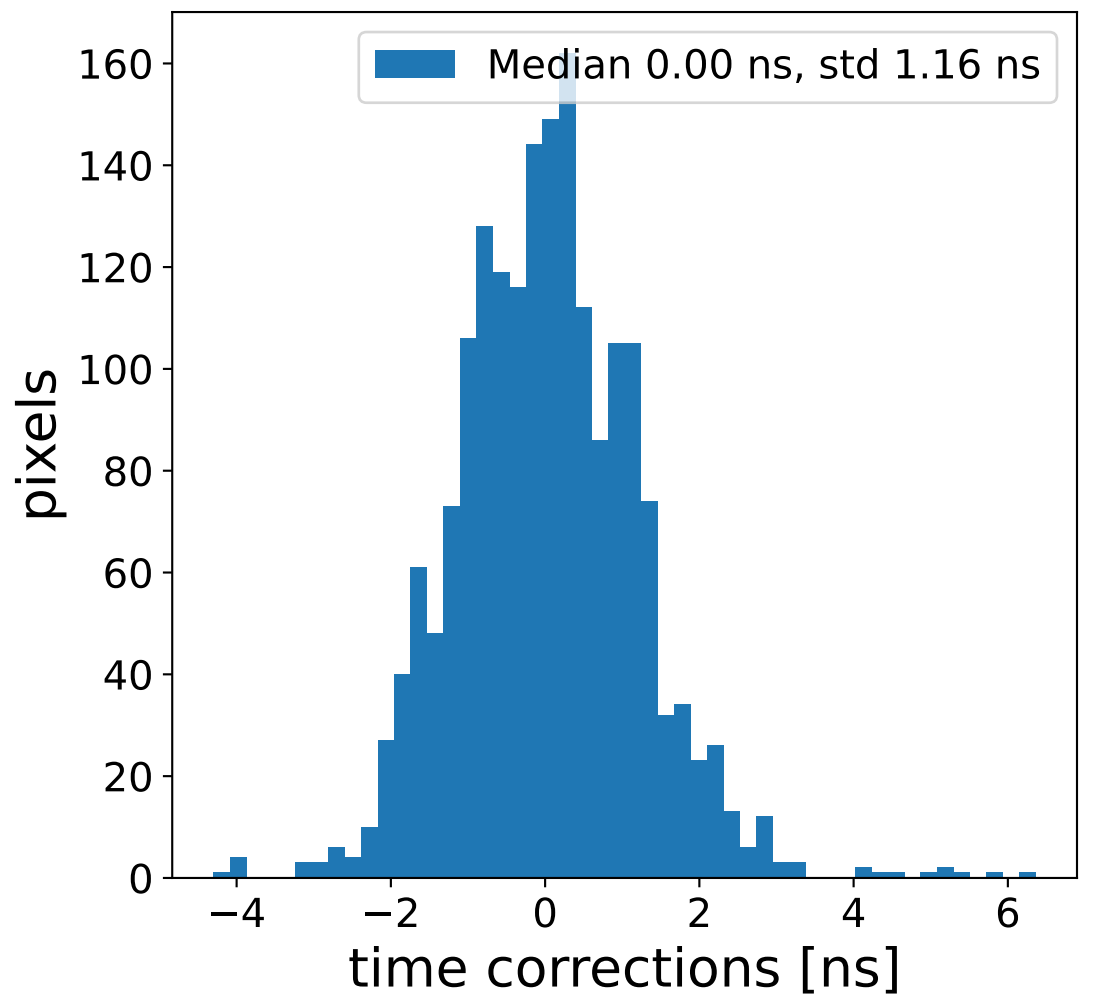

Run 7500

Run 7500

Run 7500 channel: HG

FF sample of 10000 events

pedestal sample of 10000 events

flat-fielded gain [ADC/pe]

Run 7500 channel: LG

FF sample of 10000 events

pedestal sample of 10000 events

flat-fielded gain [ADC/pe]