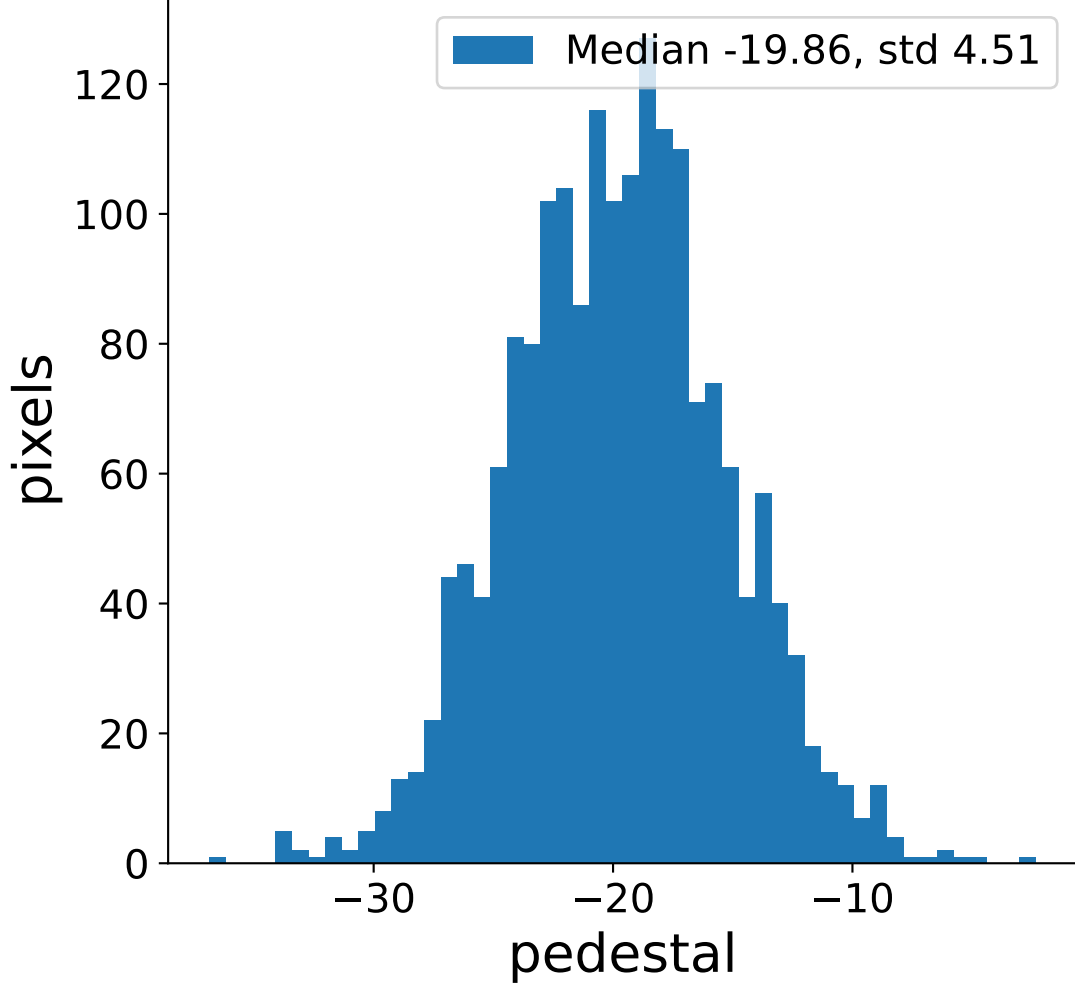

Run 7500

Run 7500

Run 7500 channel: HG

FF sample of 10000 events

pedestal sample of 10000 events

flat-fielded gain [ADC/pe]

Run 7500 channel: LG

FF sample of 10000 events

pedestal sample of 10000 events

flat-fielded gain [ADC/pe]