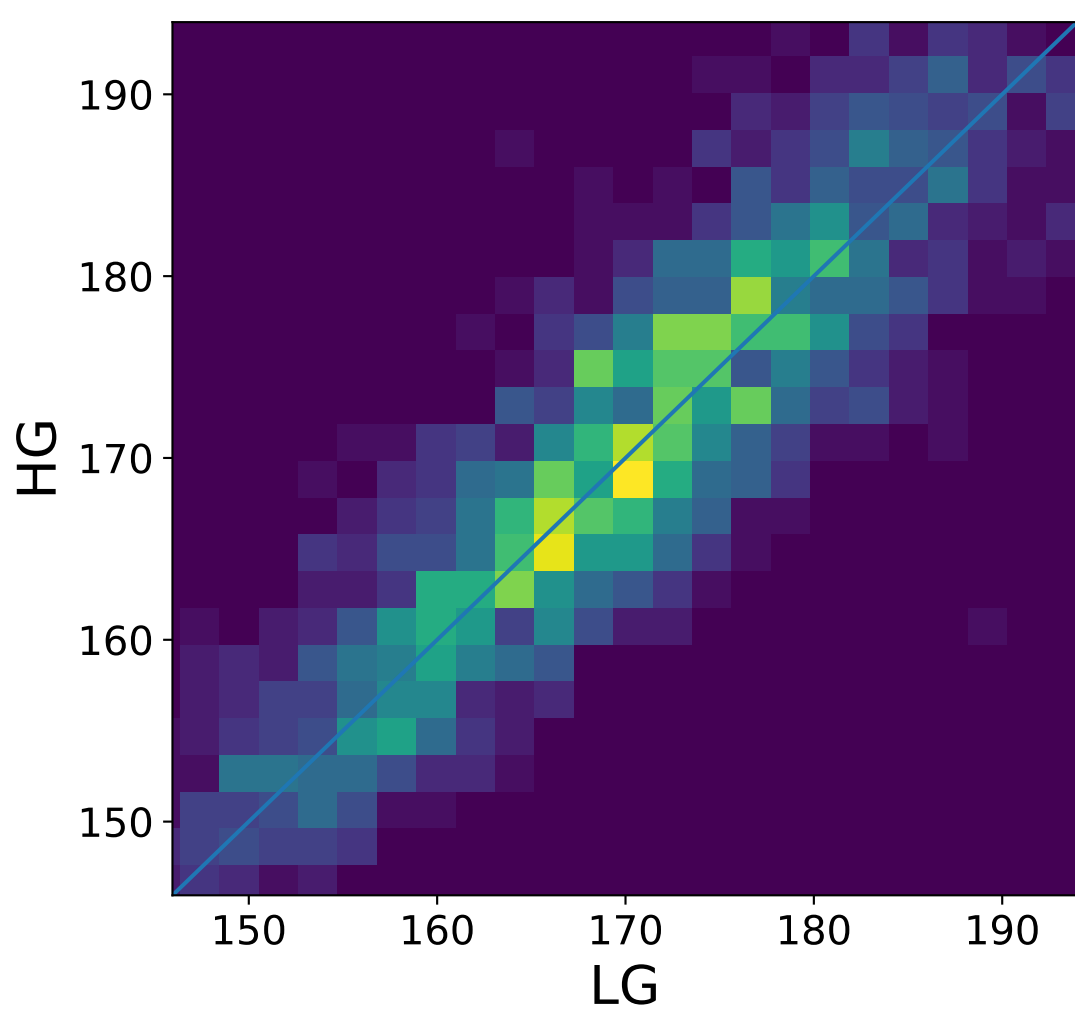

Run 7500

Run 7500

Run 7500 channel: HG

FF sample of 10000 events

pedestal sample of 10000 events

flat-fielded gain [ADC/pe]

Run 7500 channel: LG

FF sample of 10000 events

pedestal sample of 10000 events

flat-fielded gain [ADC/pe]