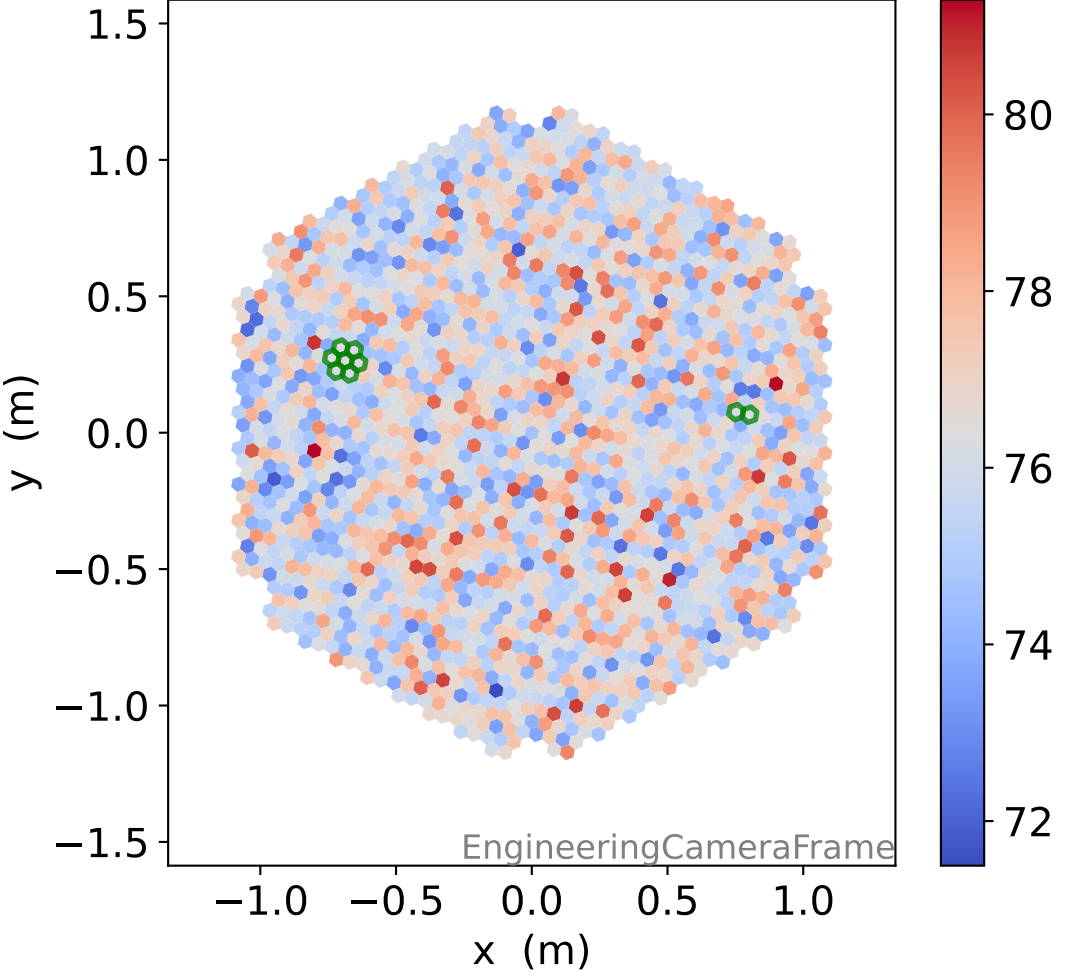

Run 7500

Run 7500

Run 7500 channel: HG

FF sample of 10000 events

pedestal sample of 10000 events

flat-fielded gain [ADC/pe]

Run 7500 channel: LG

FF sample of 10000 events

pedestal sample of 10000 events

flat-fielded gain [ADC/pe]