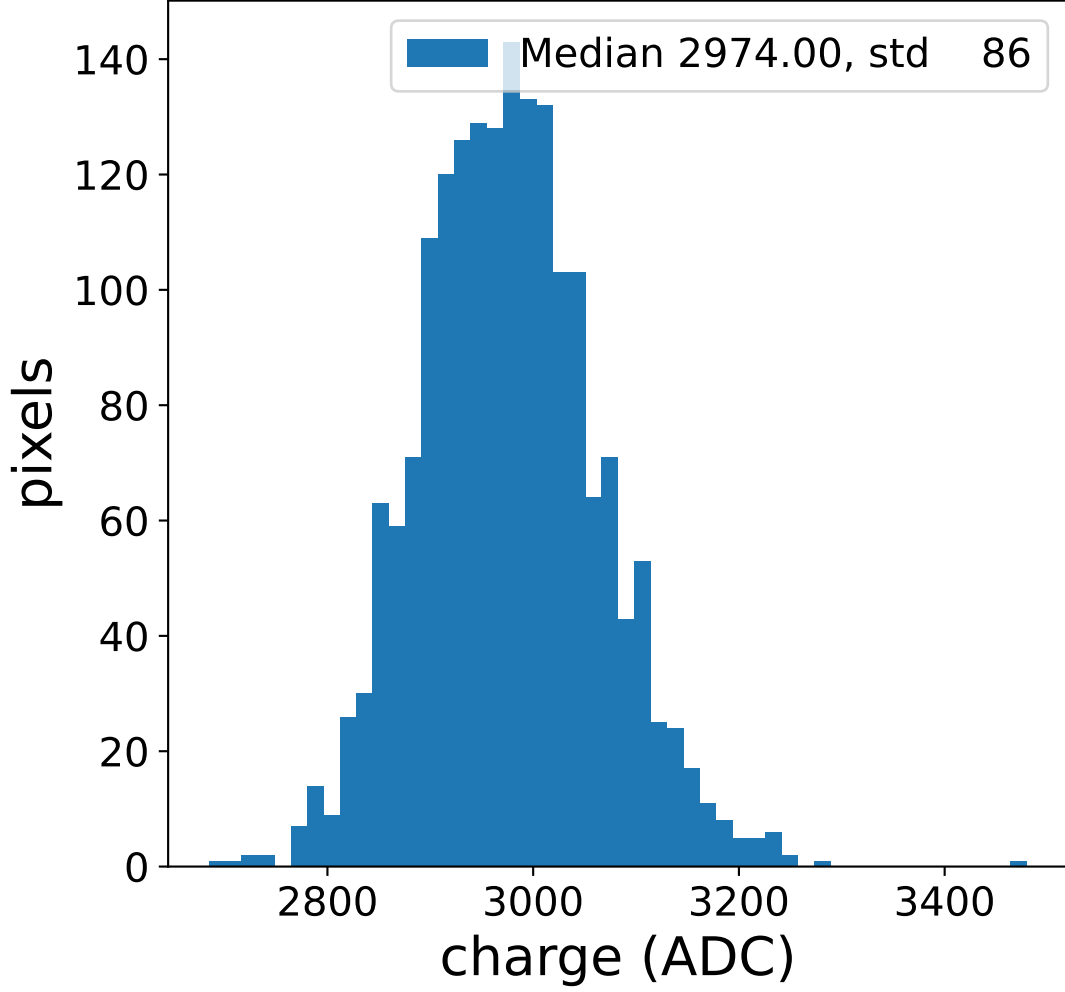

Run 7499

Run 7499

Run 7499 channel: HG

FF sample of 10000 events

pedestal sample of 10000 events

flat-fielded gain [ADC/pe]

Run 7499 channel: LG

FF sample of 10000 events

pedestal sample of 10000 events

flat-fielded gain [ADC/pe]