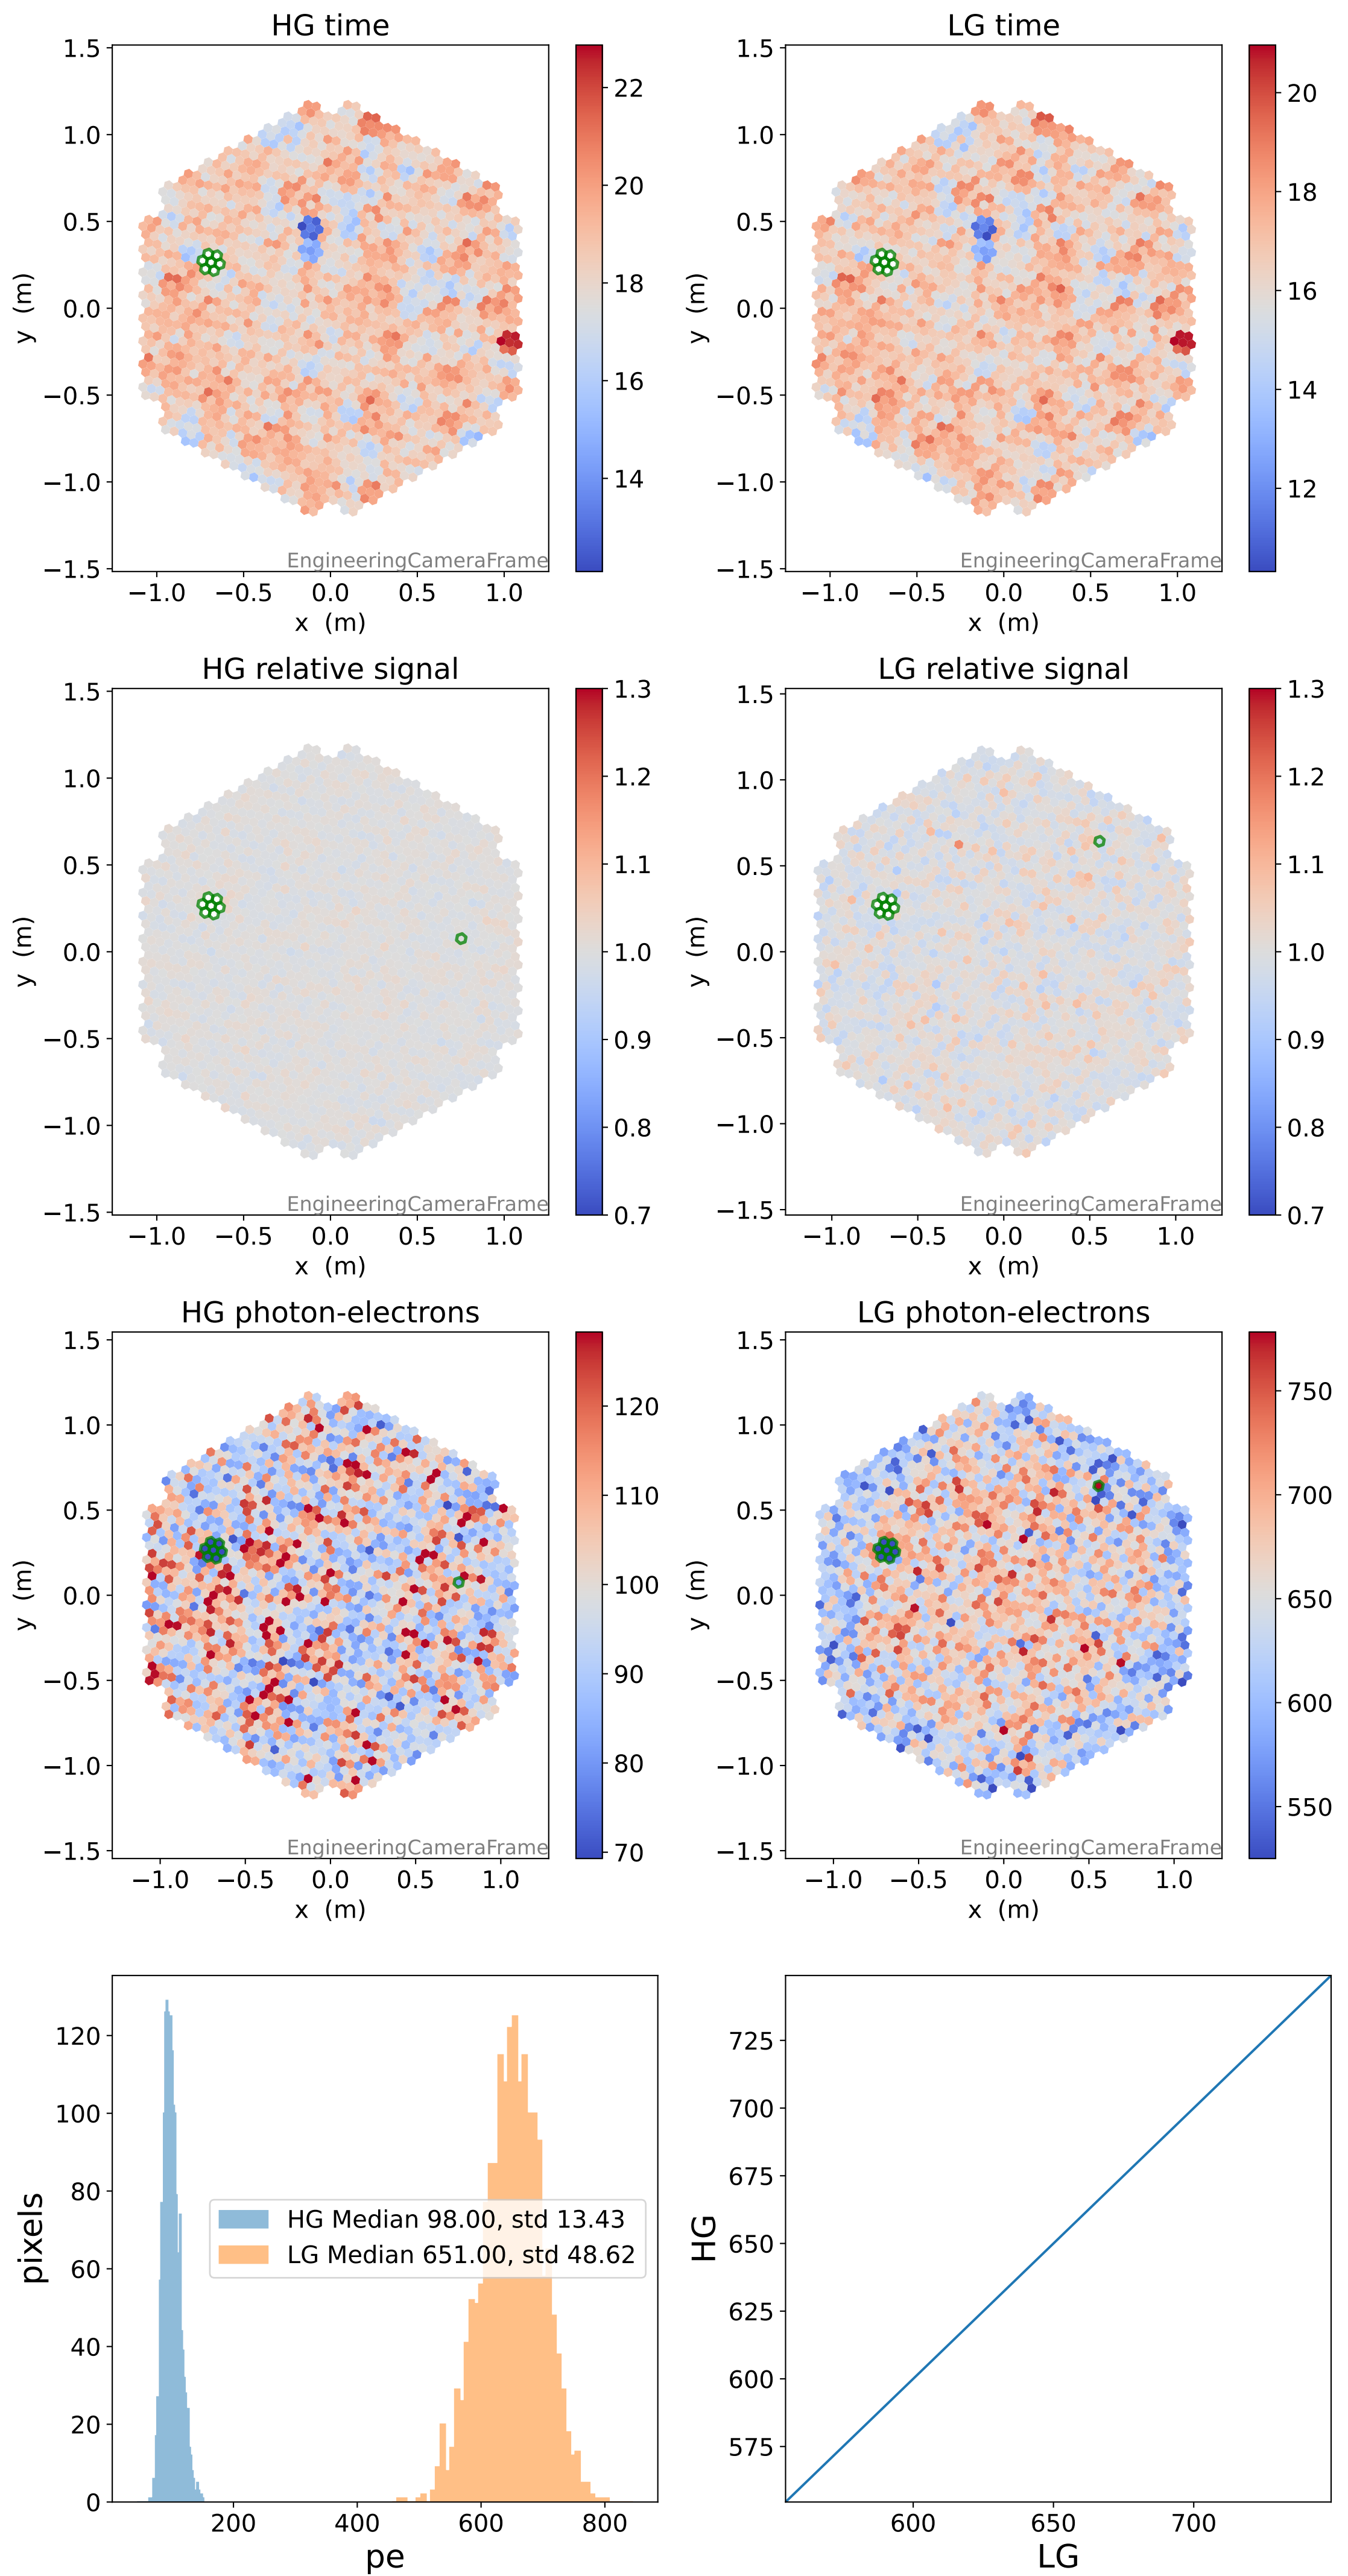

Run 7499

Run 7499

Run 7499 channel: HG

FF sample of 10000 events

pedestal sample of 10000 events

flat-fielded gain [ADC/pe]

Run 7499 channel: LG

FF sample of 10000 events

pedestal sample of 10000 events

flat-fielded gain [ADC/pe]