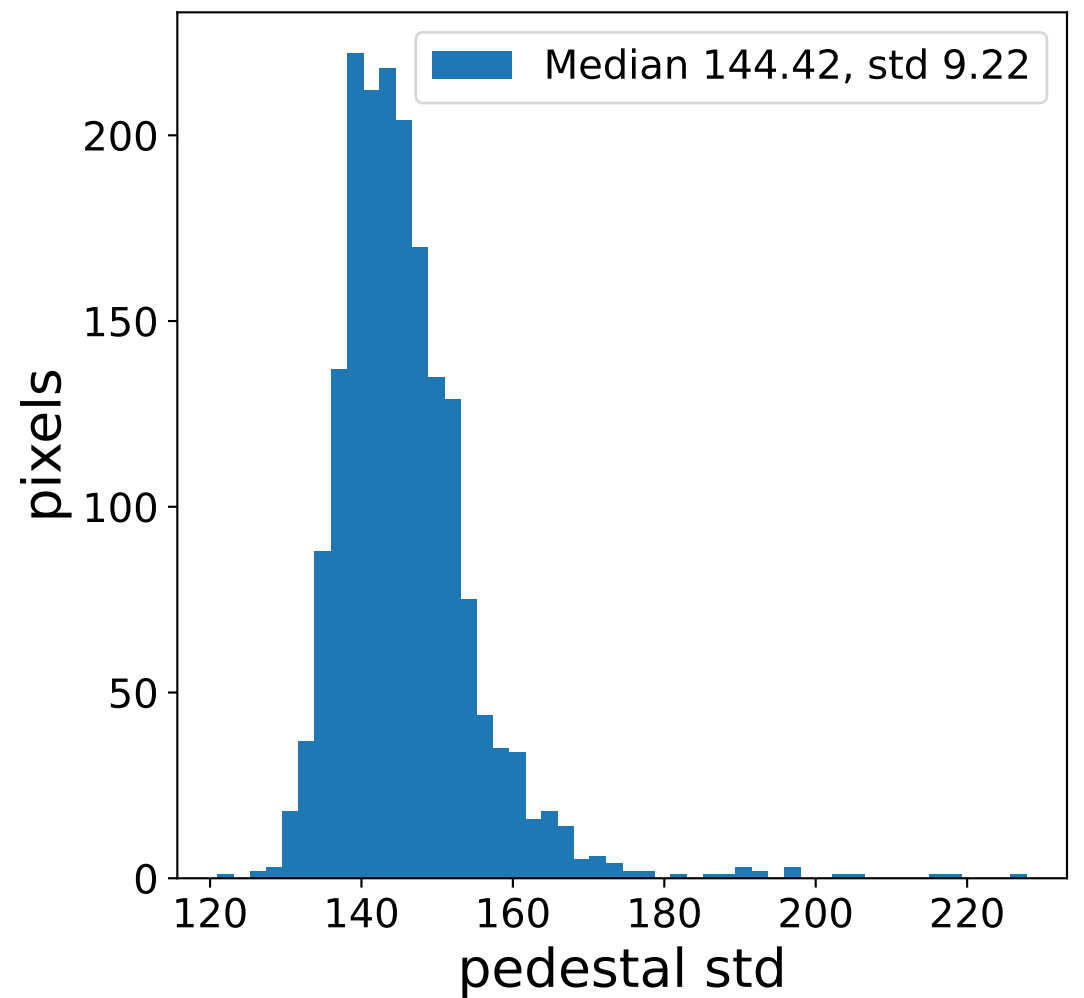

Run 7499

Run 7499

Run 7499 channel: HG

FF sample of 10000 events

pedestal sample of 10000 events

flat-fielded gain [ADC/pe]

Run 7499 channel: LG

FF sample of 10000 events

pedestal sample of 10000 events

flat-fielded gain [ADC/pe]