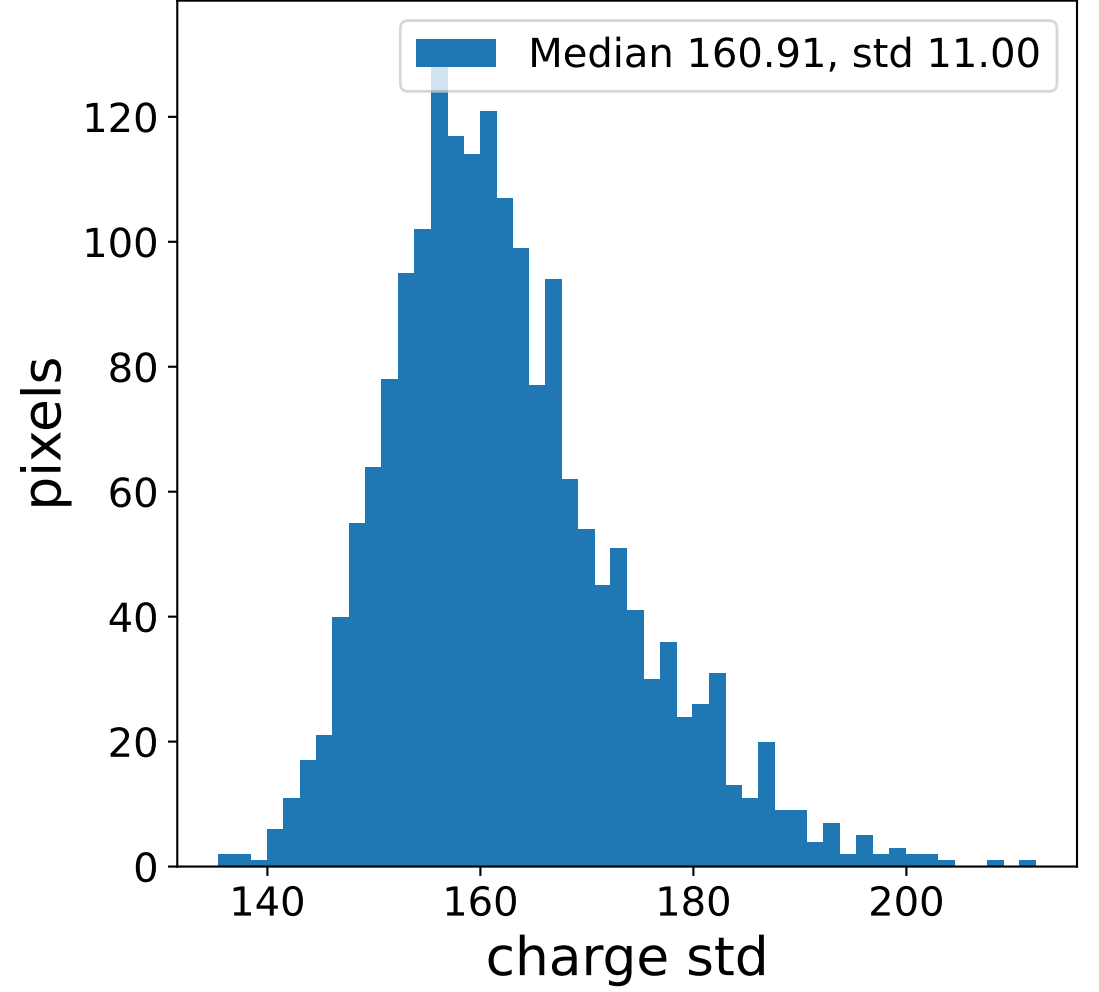

Run 7499

Run 7499

Run 7499 channel: HG

FF sample of 10000 events

pedestal sample of 10000 events

flat-fielded gain [ADC/pe]

Run 7499 channel: LG

FF sample of 10000 events

pedestal sample of 10000 events

flat-fielded gain [ADC/pe]