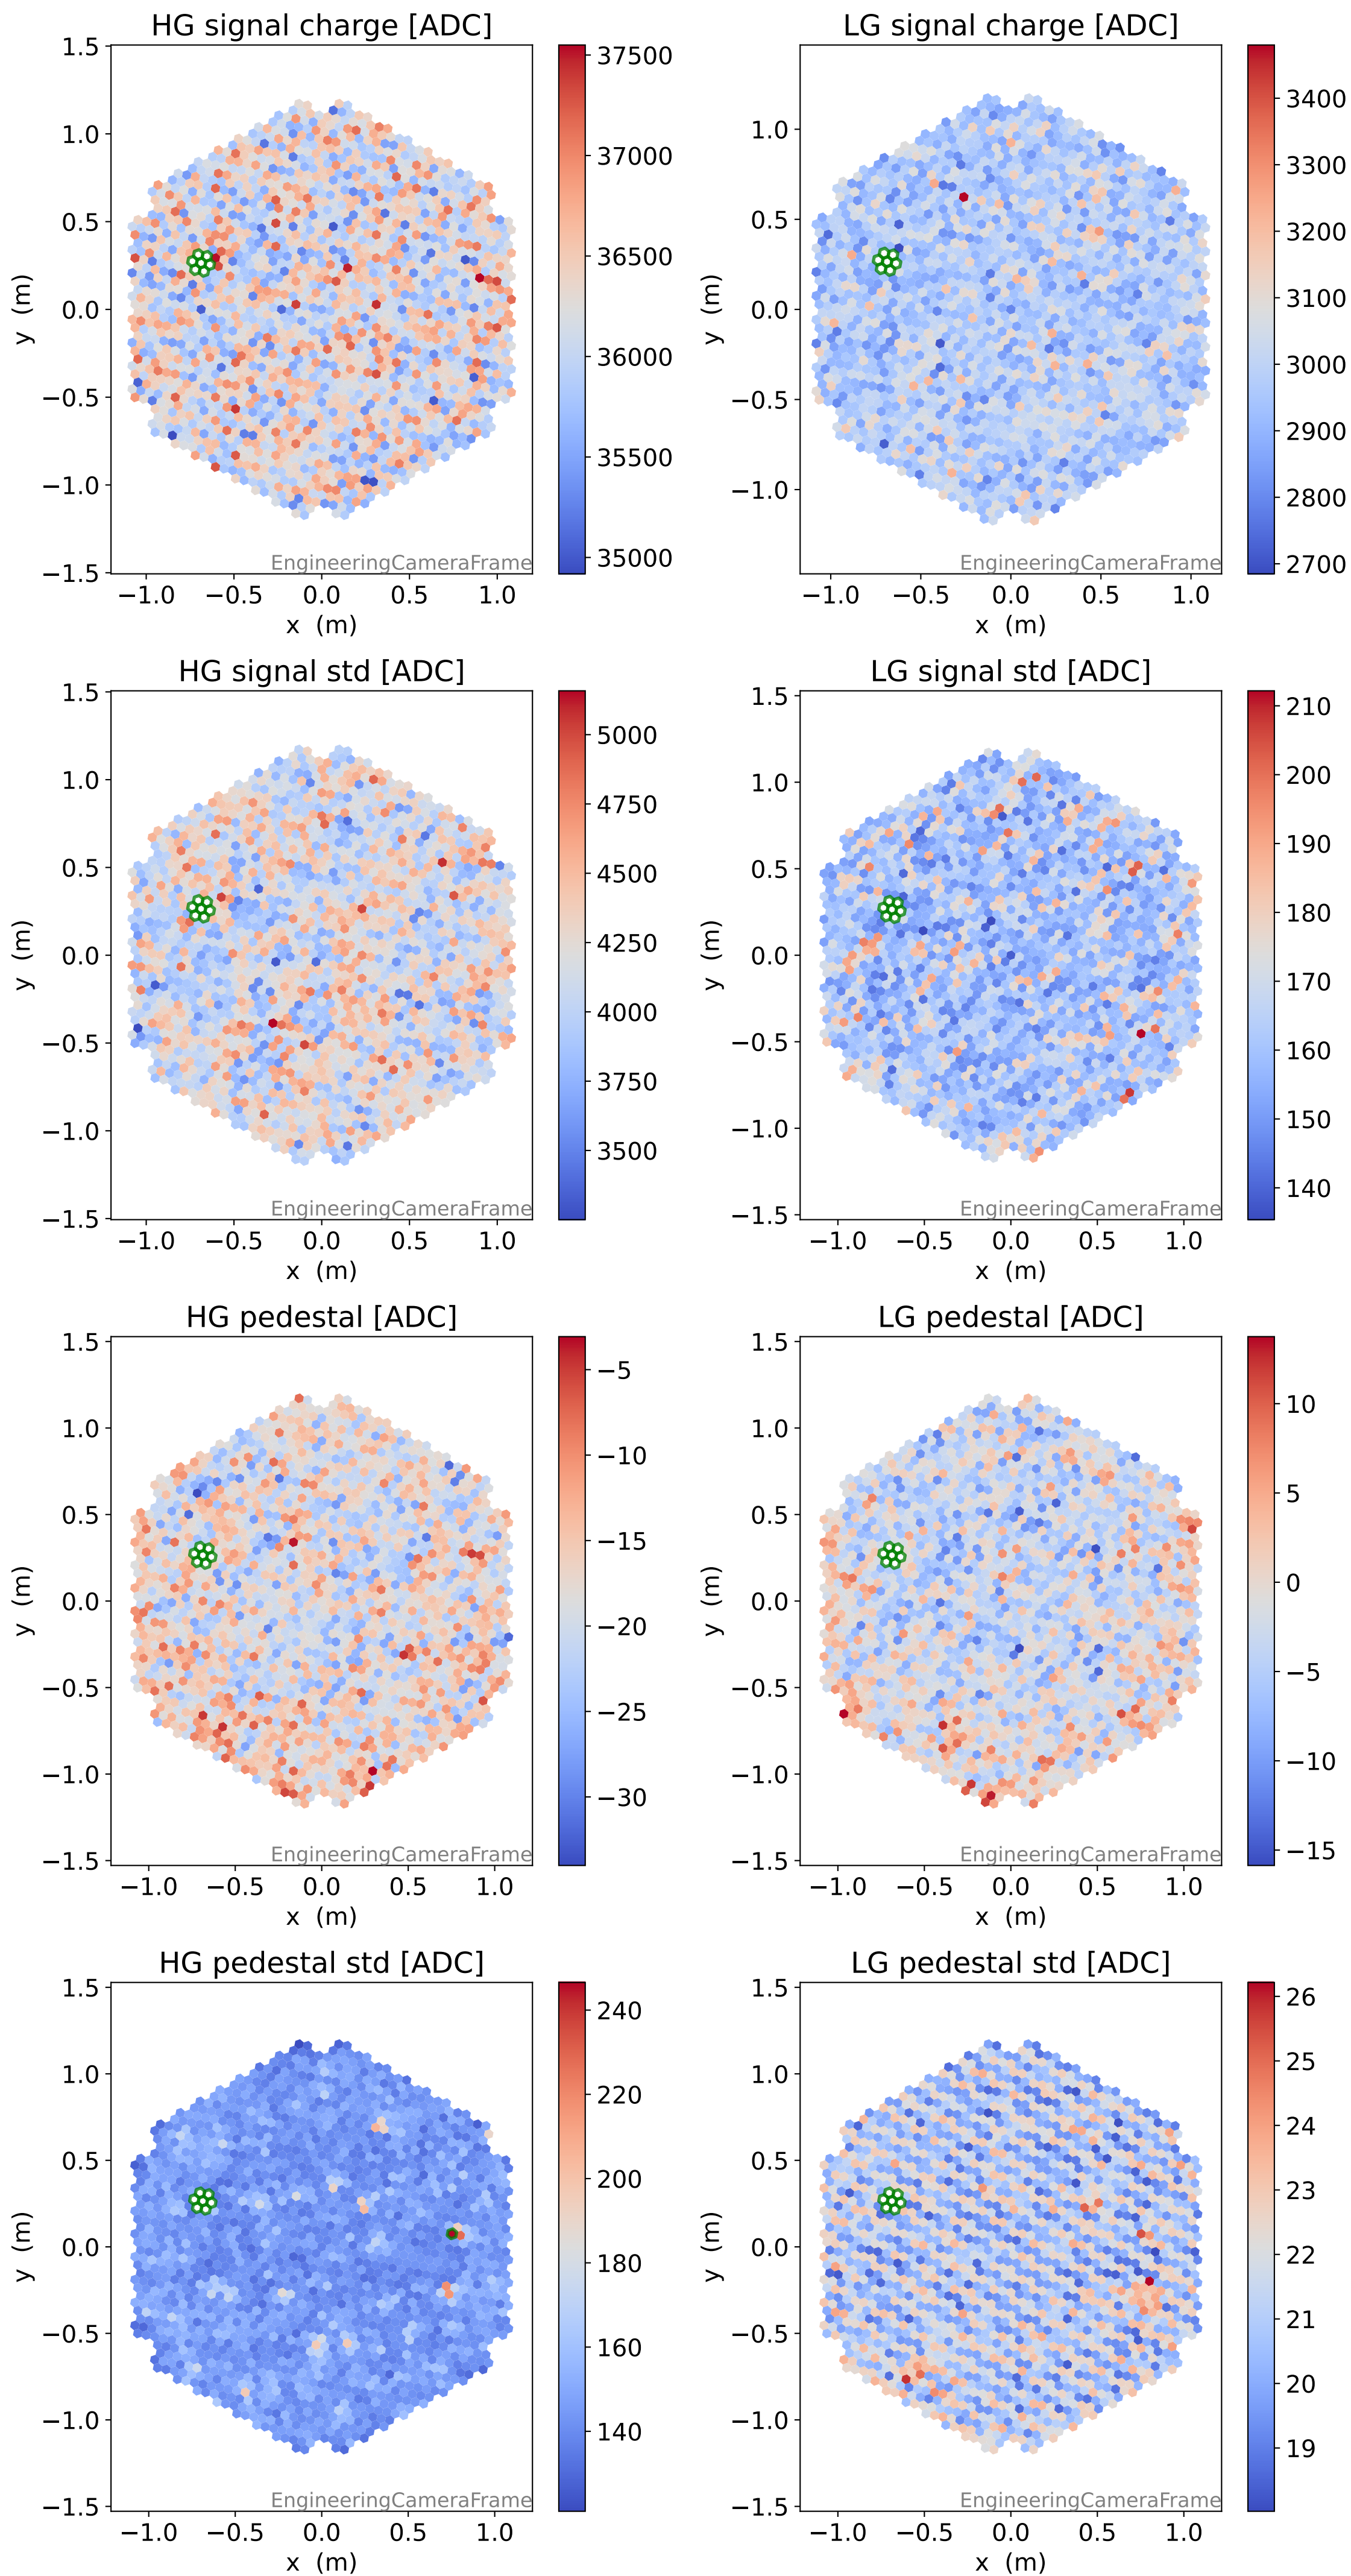

Run 7499

Run 7499

Run 7499 channel: HG

FF sample of 10000 events

pedestal sample of 10000 events

flat-fielded gain [ADC/pe]

Run 7499 channel: LG

FF sample of 10000 events

pedestal sample of 10000 events

flat-fielded gain [ADC/pe]