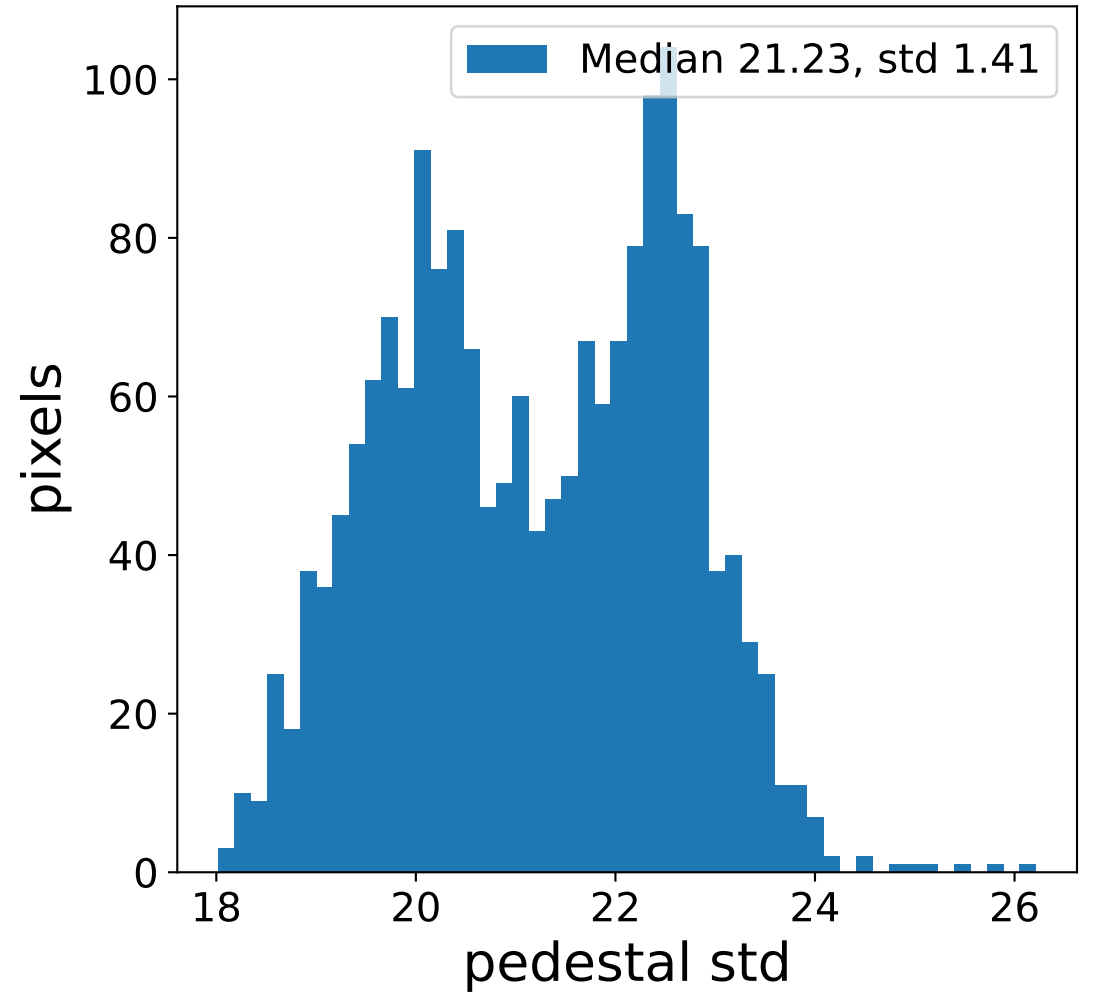

Run 7499

Run 7499

Run 7499 channel: HG

FF sample of 10000 events

pedestal sample of 10000 events

flat-fielded gain [ADC/pe]

Run 7499 channel: LG

FF sample of 10000 events

pedestal sample of 10000 events

flat-fielded gain [ADC/pe]