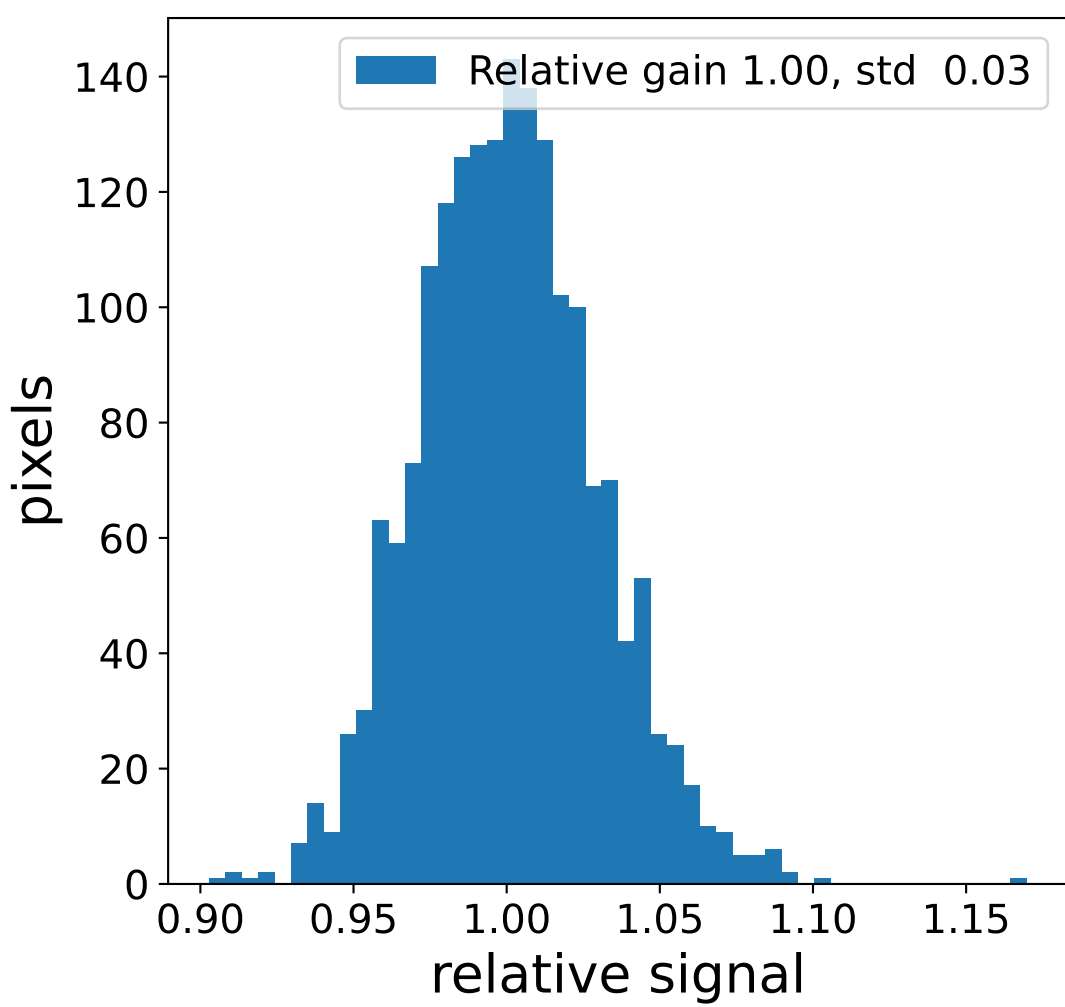

Run 7499

Run 7499

Run 7499 channel: HG

FF sample of 10000 events

pedestal sample of 10000 events

flat-fielded gain [ADC/pe]

Run 7499 channel: LG

FF sample of 10000 events

pedestal sample of 10000 events

flat-fielded gain [ADC/pe]