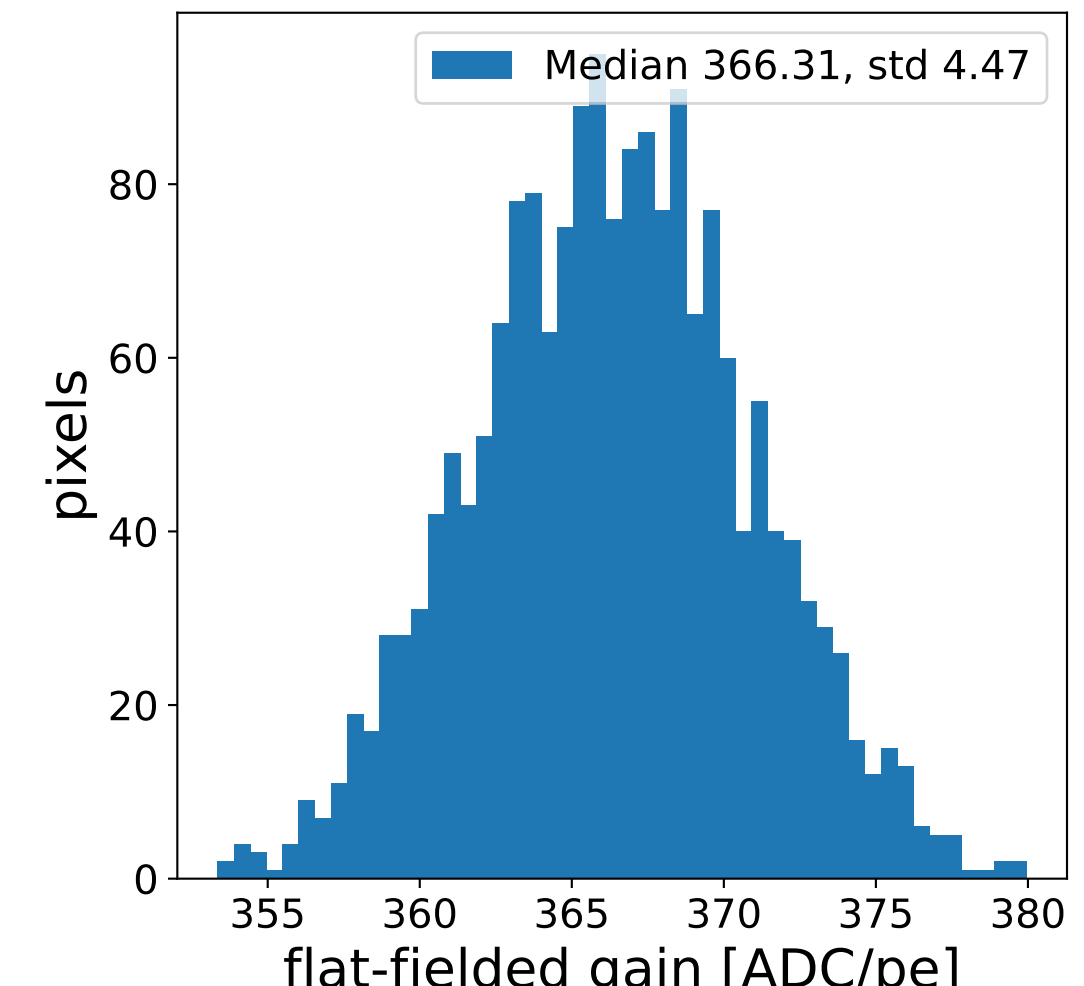

Run 7499

Run 7499

Run 7499 channel: HG

FF sample of 10000 events

pedestal sample of 10000 events

flat-fielded gain [ADC/pe]

Run 7499 channel: LG

FF sample of 10000 events

pedestal sample of 10000 events

flat-fielded gain [ADC/pe]