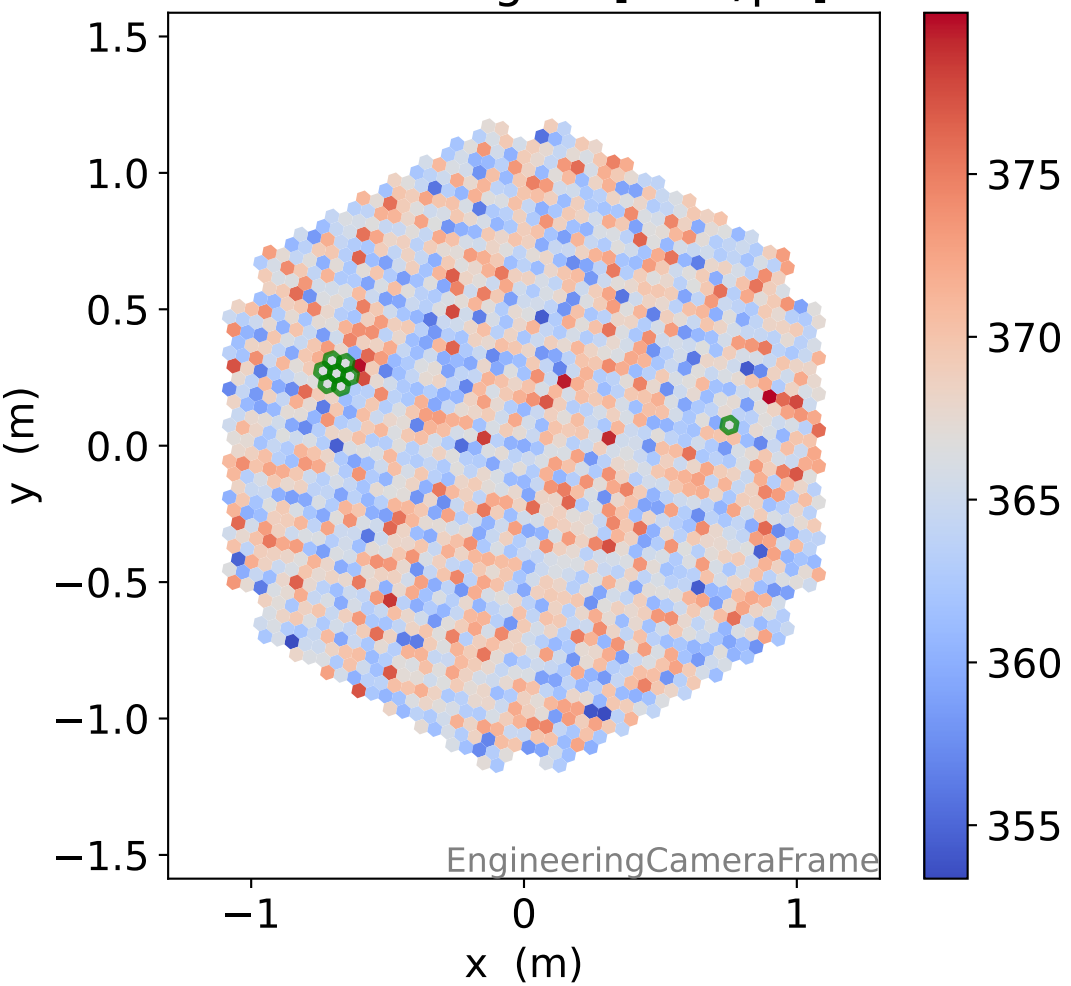

Run 7499

Run 7499

Run 7499 channel: HG

FF sample of 10000 events

pedestal sample of 10000 events

flat-fielded gain [ADC/pe]

Run 7499 channel: LG

FF sample of 10000 events

pedestal sample of 10000 events

flat-fielded gain [ADC/pe]