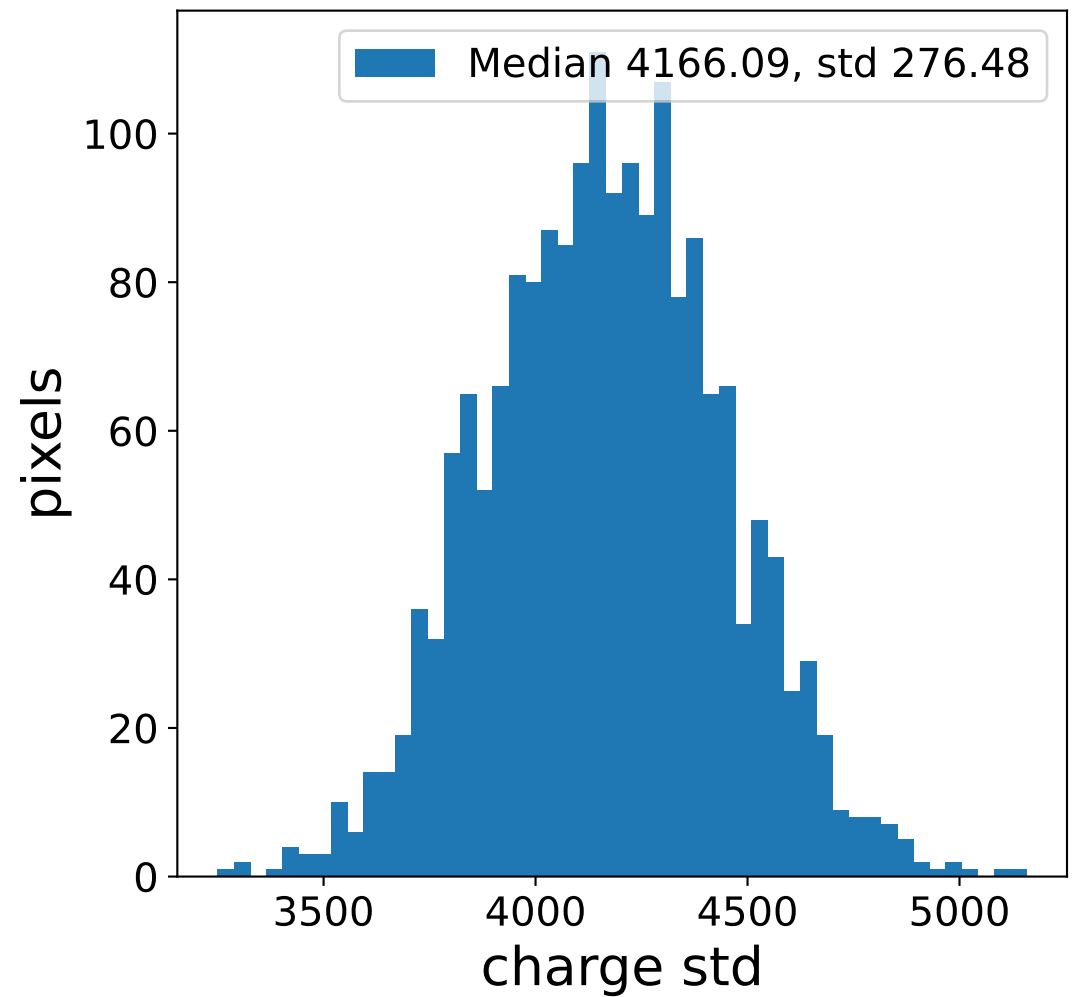

Run 7499

Run 7499

Run 7499 channel: HG

FF sample of 10000 events

pedestal sample of 10000 events

flat-fielded gain [ADC/pe]

Run 7499 channel: LG

FF sample of 10000 events

pedestal sample of 10000 events

flat-fielded gain [ADC/pe]