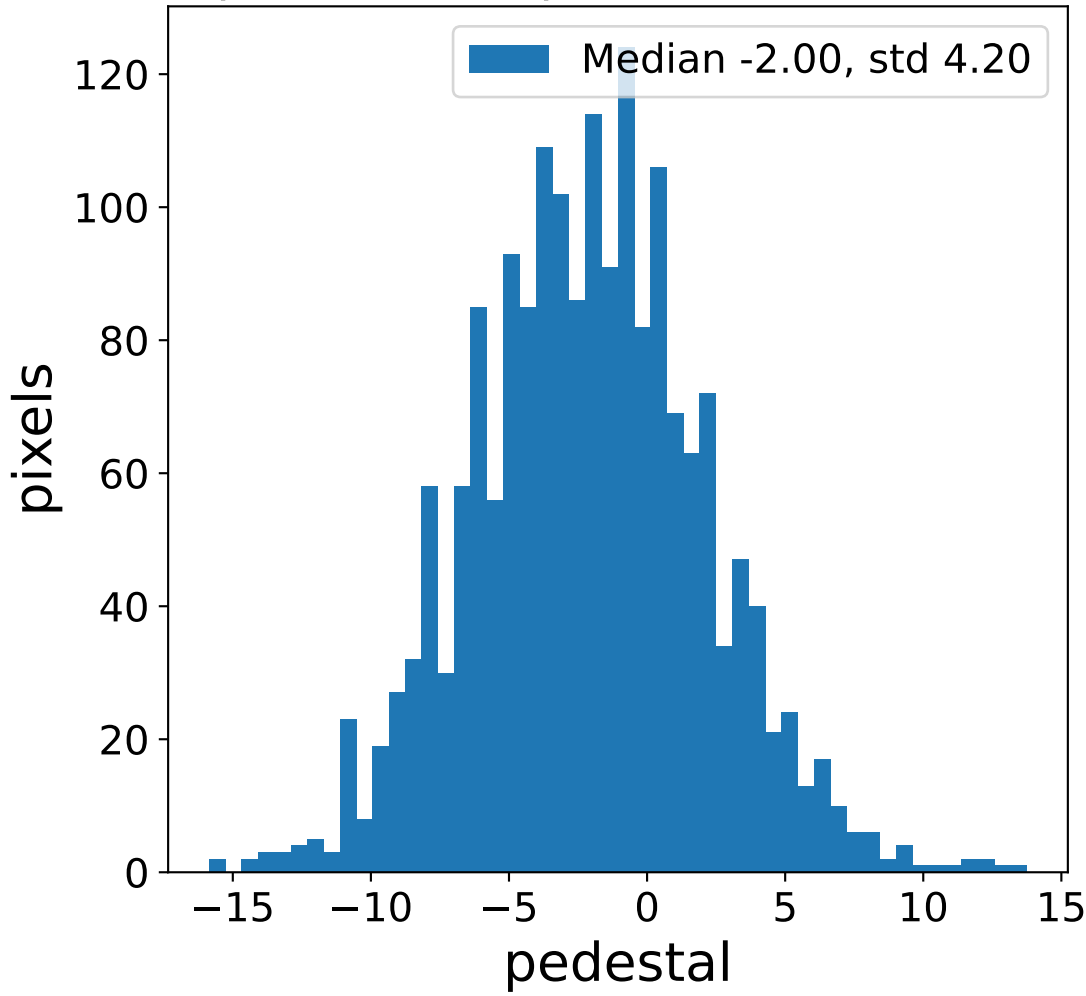

Run 7499

Run 7499

Run 7499 channel: HG

FF sample of 10000 events

pedestal sample of 10000 events

flat-fielded gain [ADC/pe]

Run 7499 channel: LG

FF sample of 10000 events

pedestal sample of 10000 events

flat-fielded gain [ADC/pe]