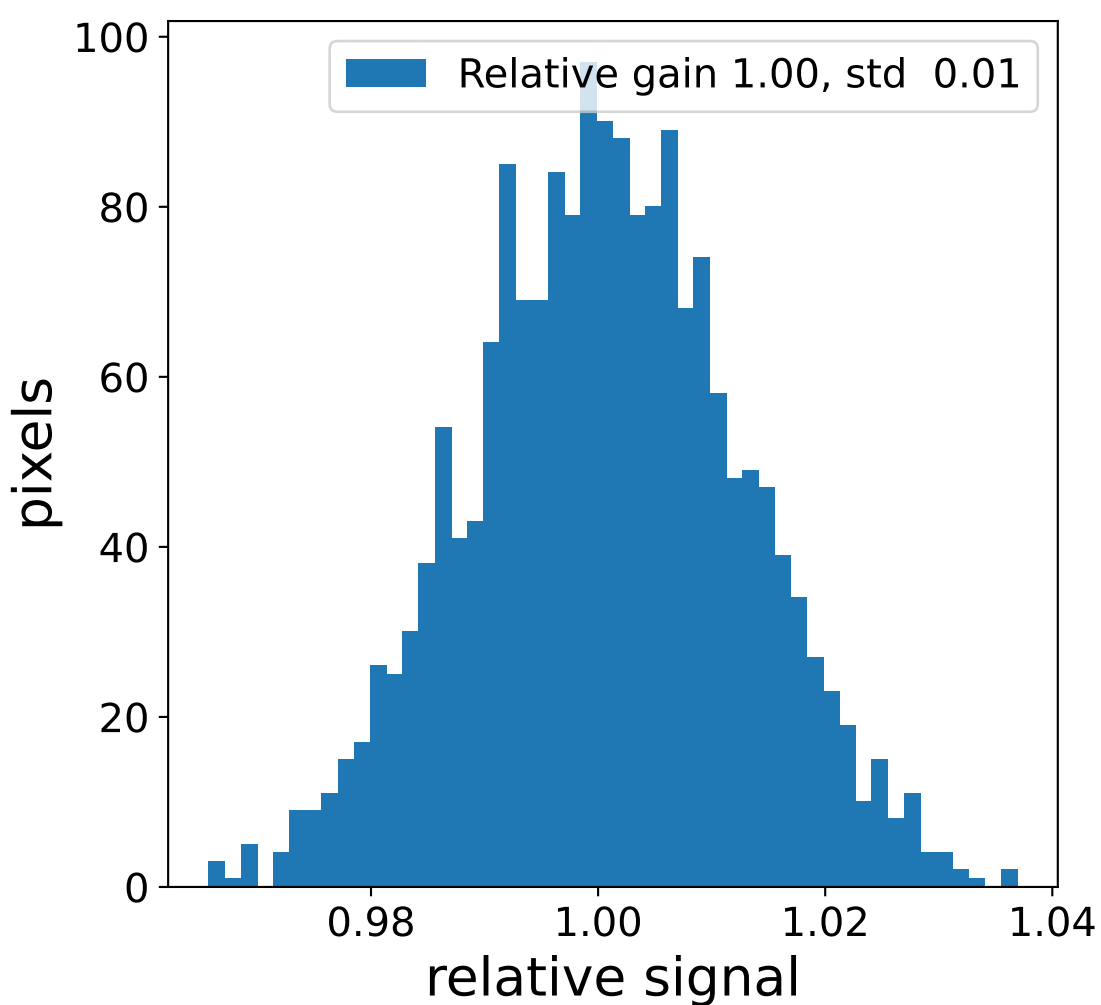

Run 7499

Run 7499

Run 7499 channel: HG

FF sample of 10000 events

pedestal sample of 10000 events

flat-fielded gain [ADC/pe]

Run 7499 channel: LG

FF sample of 10000 events

pedestal sample of 10000 events

flat-fielded gain [ADC/pe]