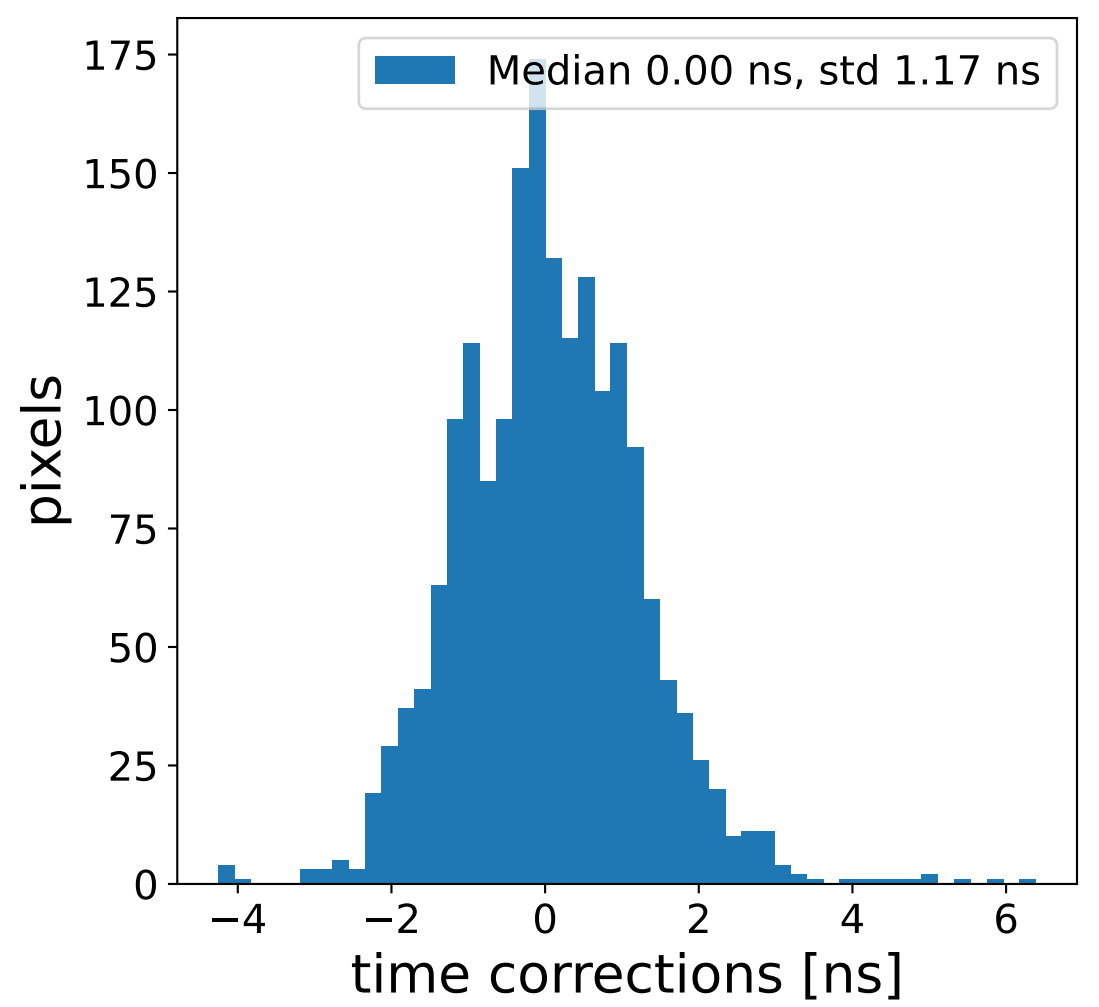

Run 7499

Run 7499

Run 7499 channel: HG

FF sample of 10000 events

pedestal sample of 10000 events

flat-fielded gain [ADC/pe]

Run 7499 channel: LG

FF sample of 10000 events

pedestal sample of 10000 events

flat-fielded gain [ADC/pe]