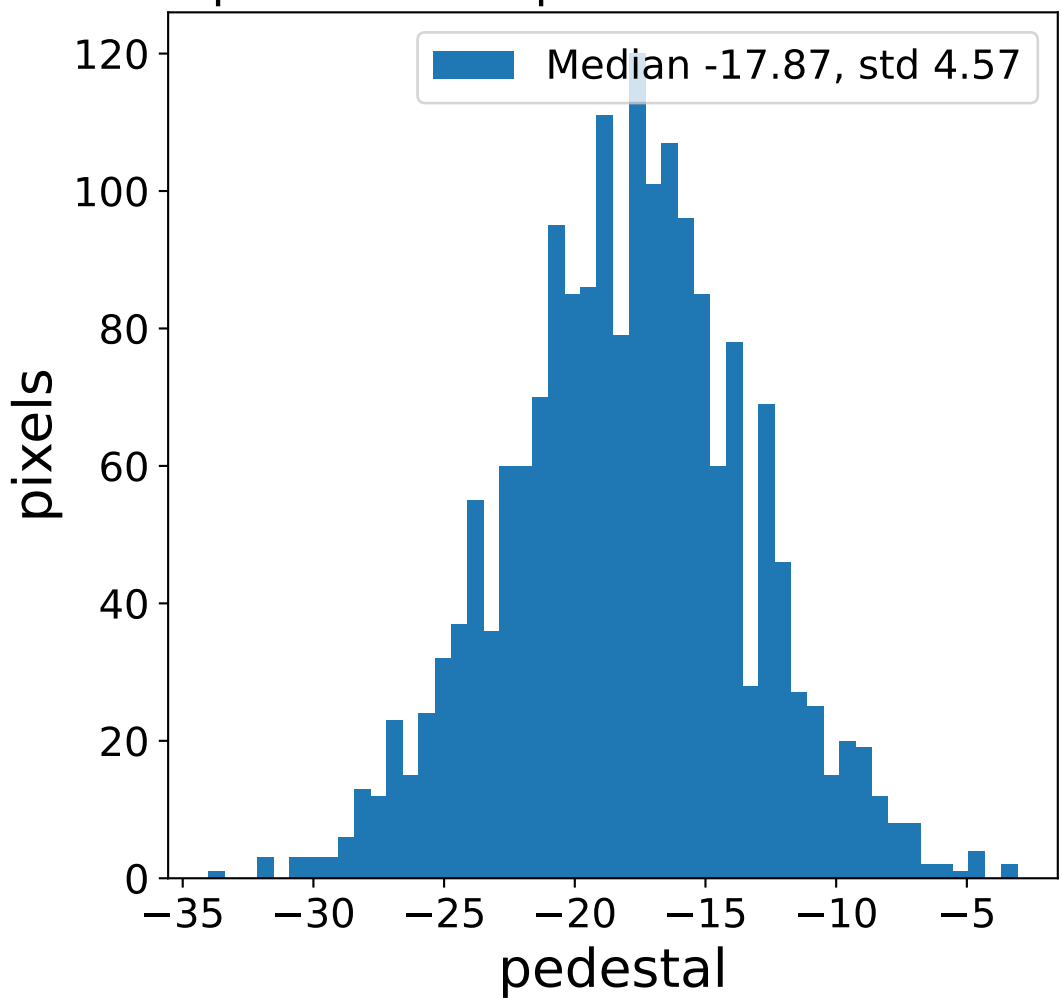

Run 7499

Run 7499

Run 7499 channel: HG

FF sample of 10000 events

pedestal sample of 10000 events

flat-fielded gain [ADC/pe]

Run 7499 channel: LG

FF sample of 10000 events

pedestal sample of 10000 events

flat-fielded gain [ADC/pe]