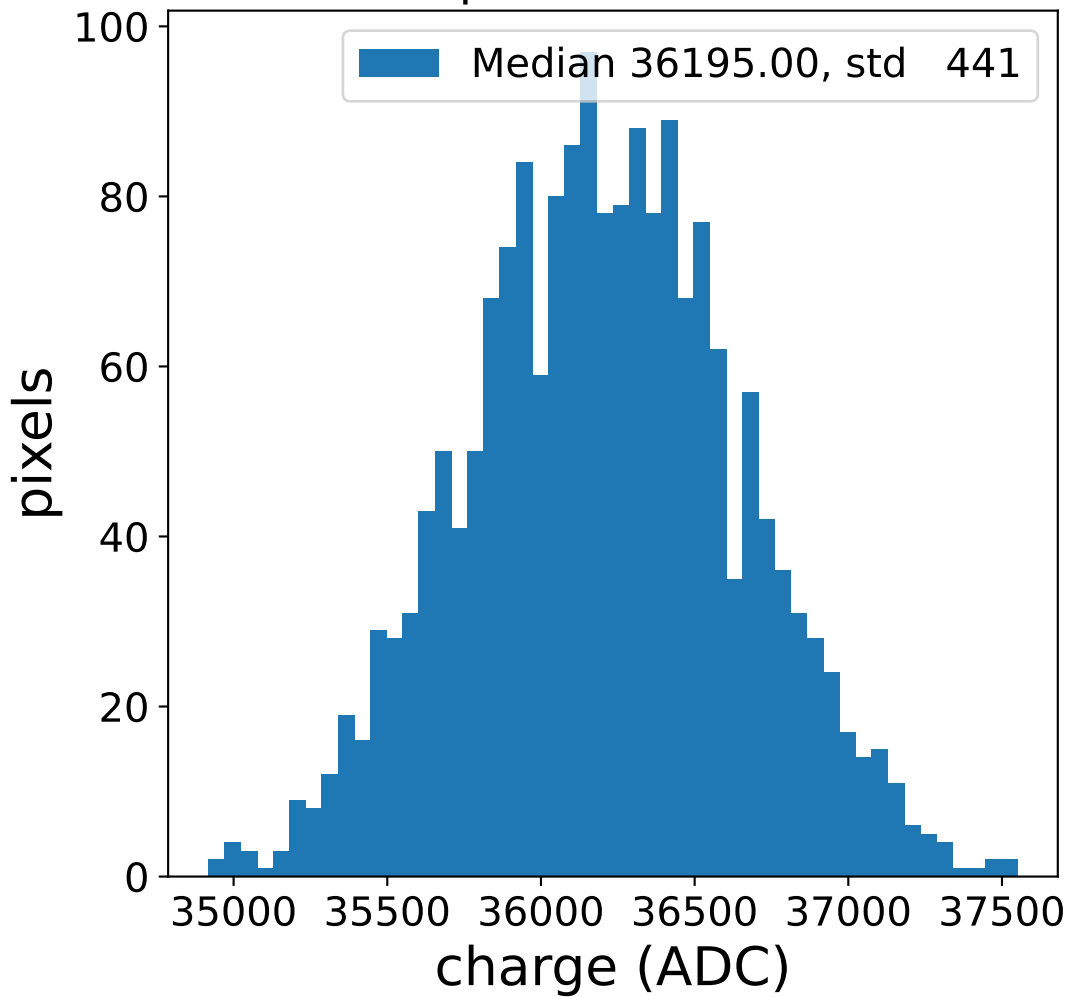

Run 7499

Run 7499

Run 7499 channel: HG

FF sample of 10000 events

pedestal sample of 10000 events

flat-fielded gain [ADC/pe]

Run 7499 channel: LG

FF sample of 10000 events

pedestal sample of 10000 events

flat-fielded gain [ADC/pe]