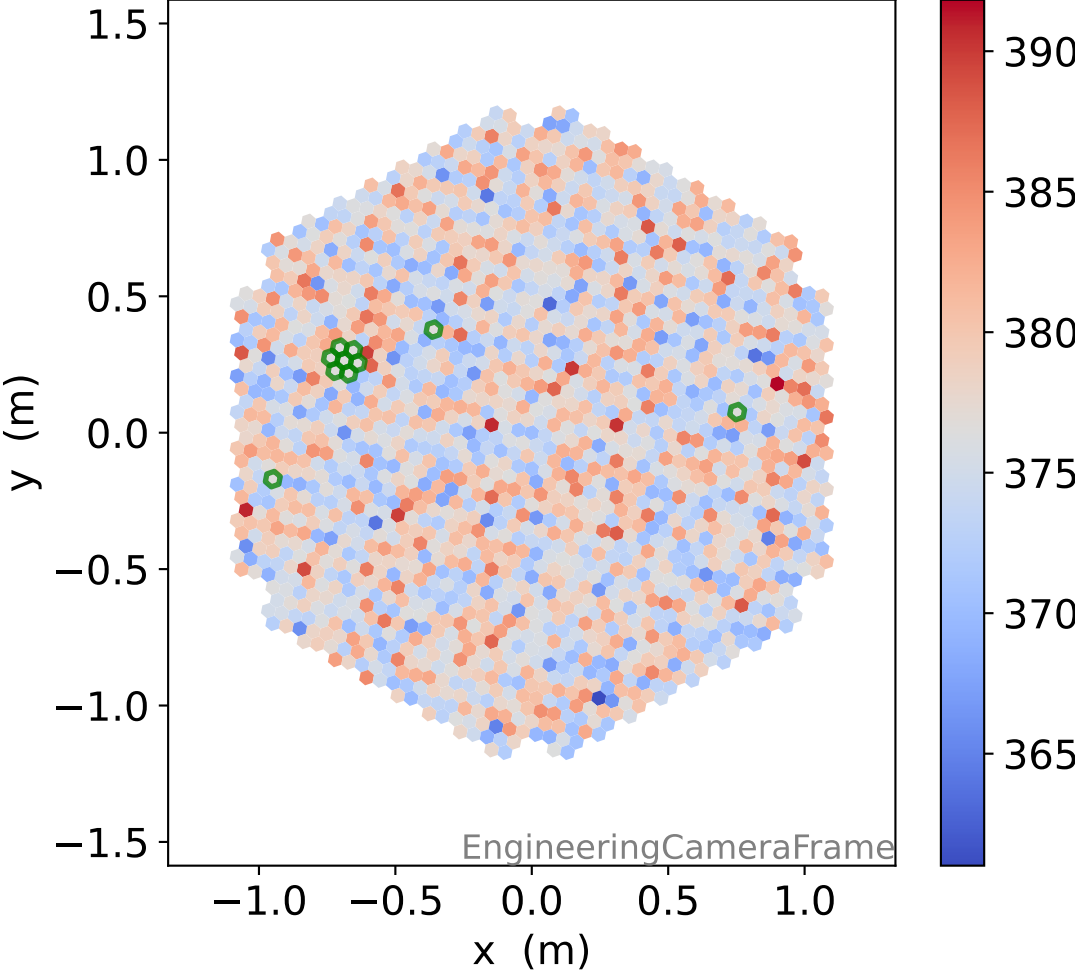

Run 7499

Run 7499

Run 7499 channel: HG

FF sample of 10000 events

pedestal sample of 10000 events

flat-fielded gain [ADC/pe]

Run 7499 channel: LG

FF sample of 10000 events

pedestal sample of 10000 events

flat-fielded gain [ADC/pe]