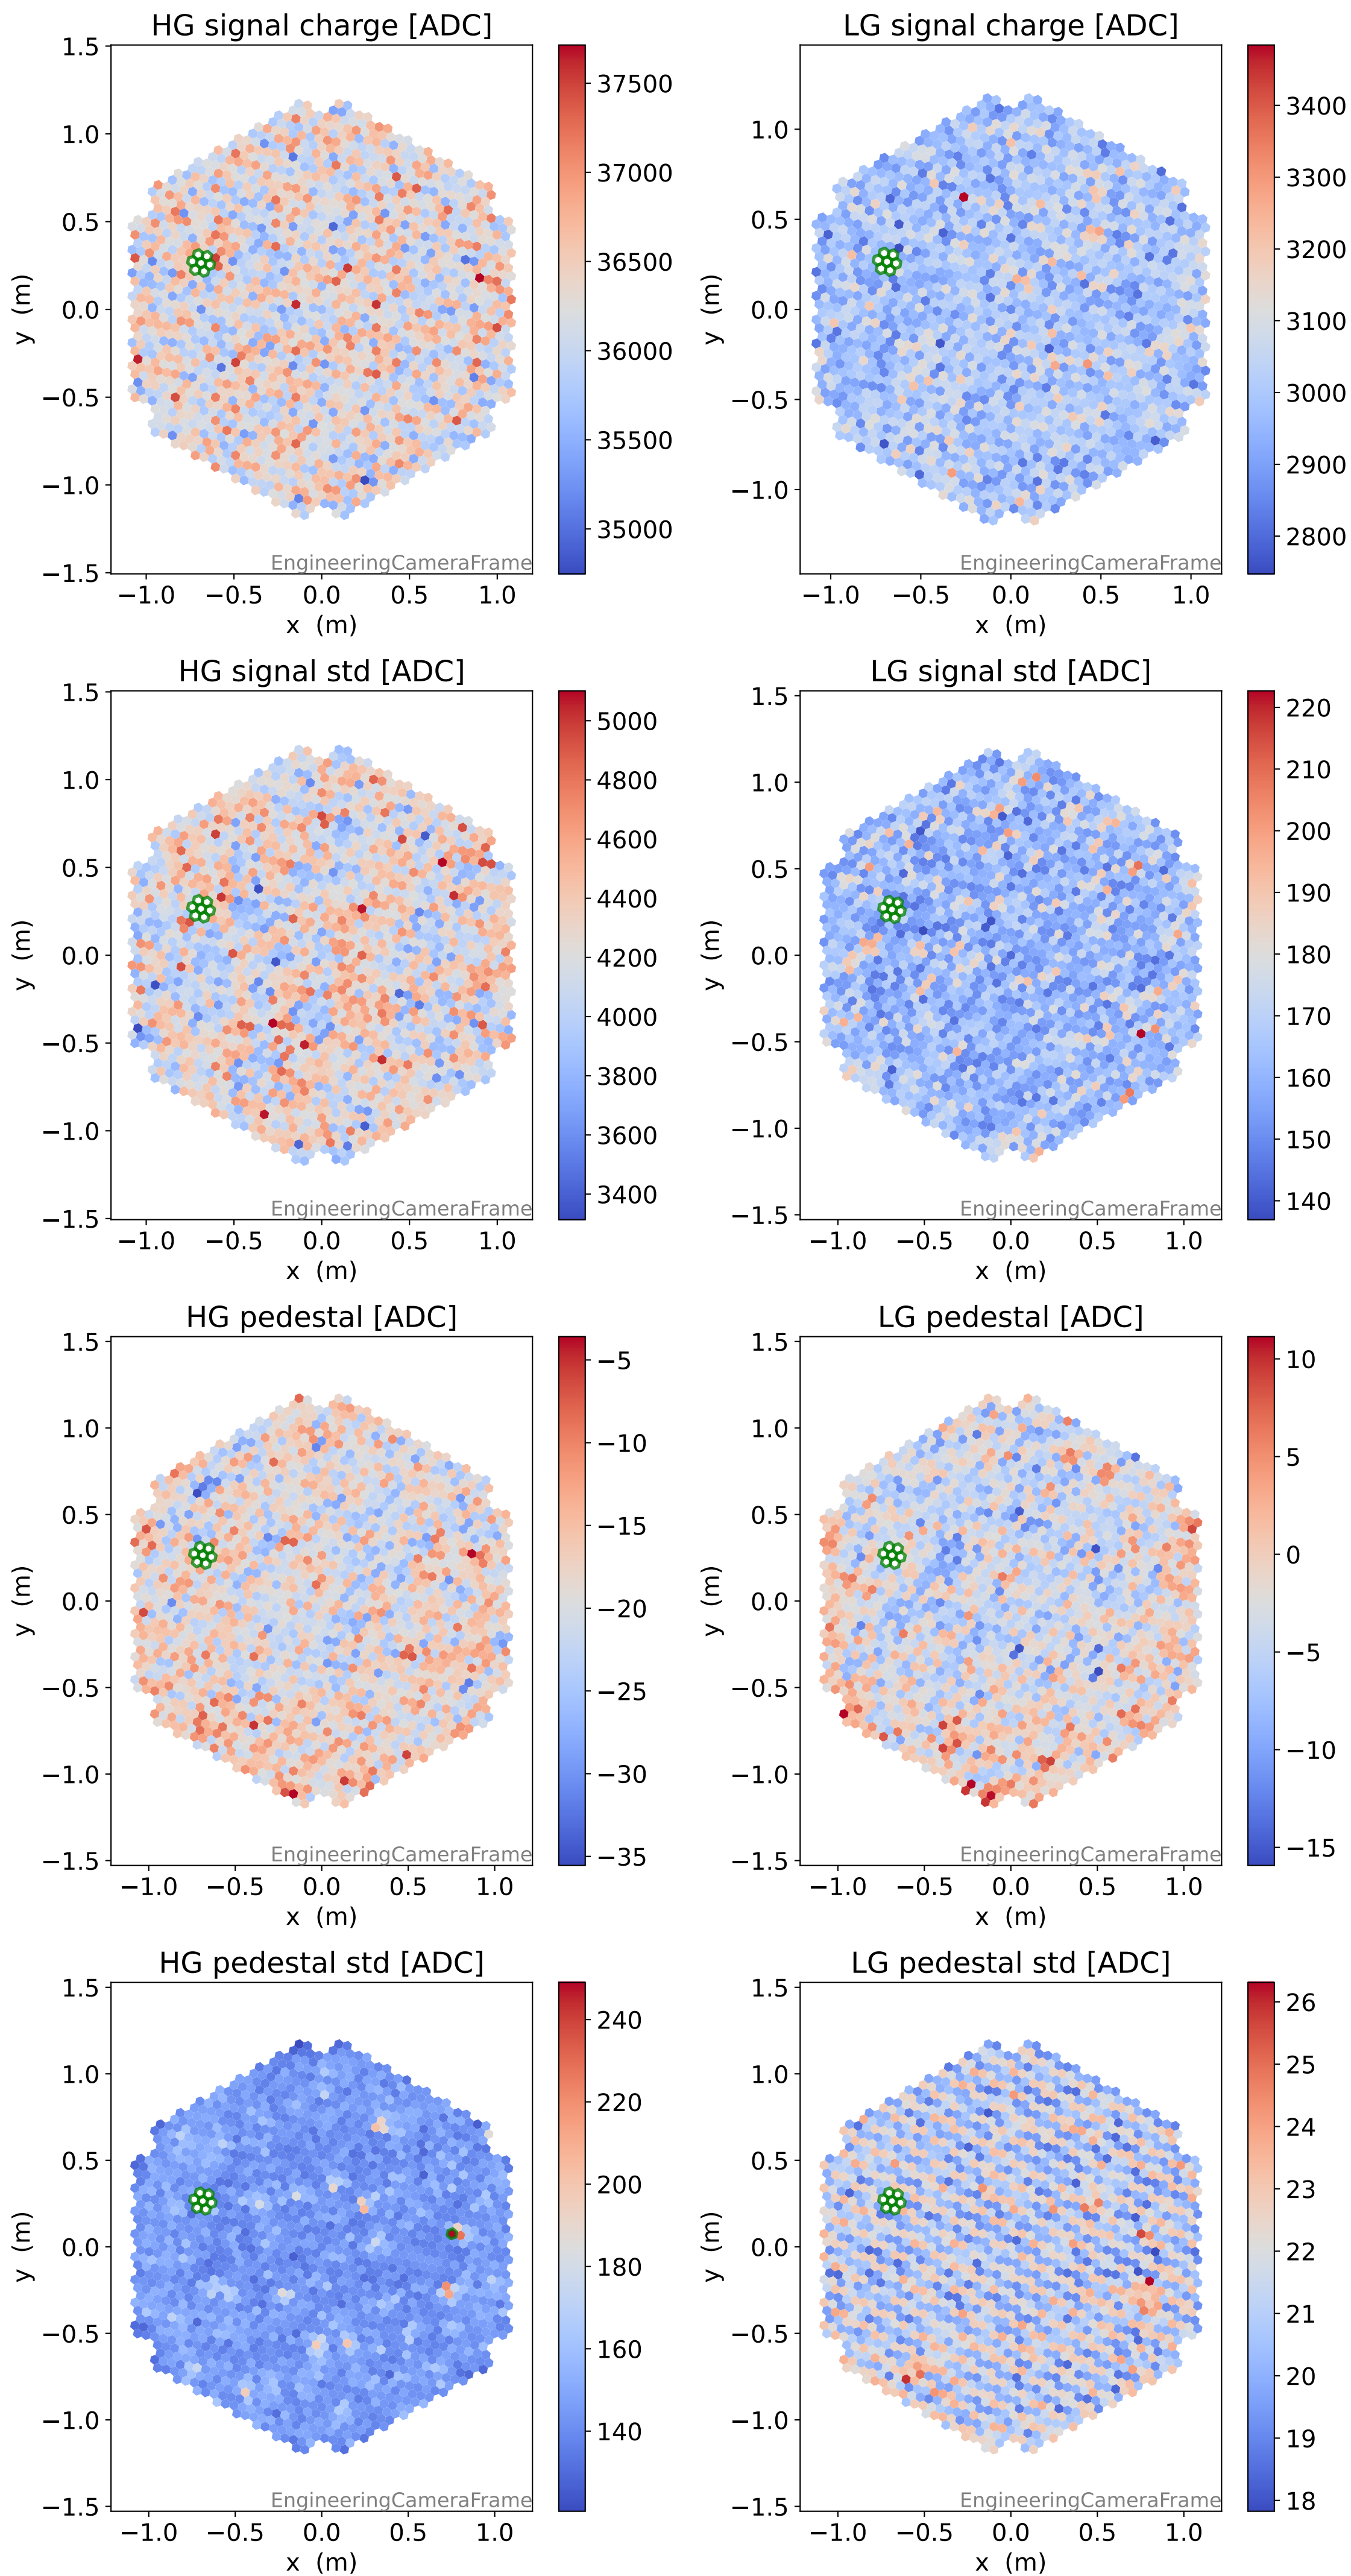

Run 7499

Run 7499

Run 7499 channel: HG

FF sample of 10000 events

pedestal sample of 10000 events

flat-fielded gain [ADC/pe]

Run 7499 channel: LG

FF sample of 10000 events

pedestal sample of 10000 events

flat-fielded gain [ADC/pe]