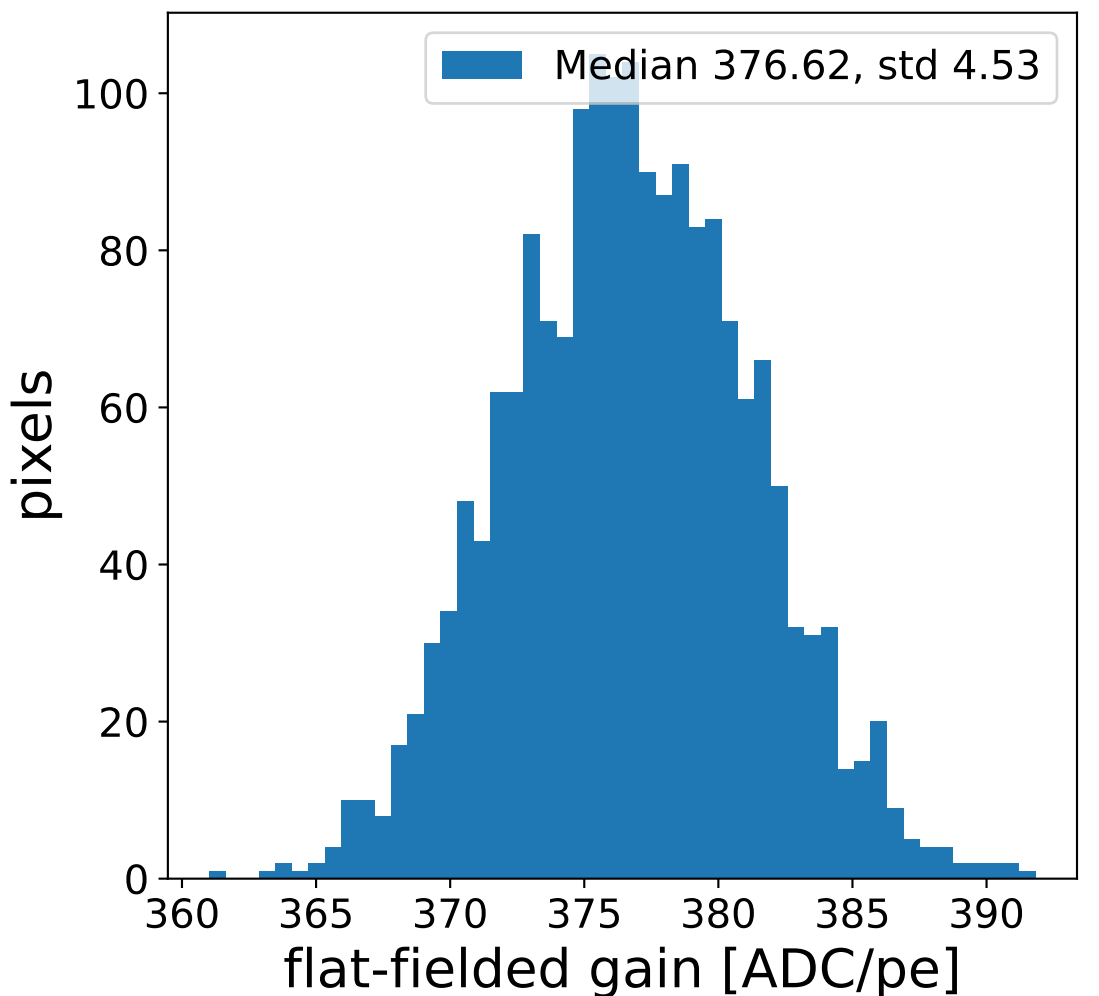

Run 7499

Run 7499

Run 7499 channel: HG

FF sample of 10000 events

pedestal sample of 10000 events

flat-fielded gain [ADC/pe]

Run 7499 channel: LG

FF sample of 10000 events

pedestal sample of 10000 events

flat-fielded gain [ADC/pe]