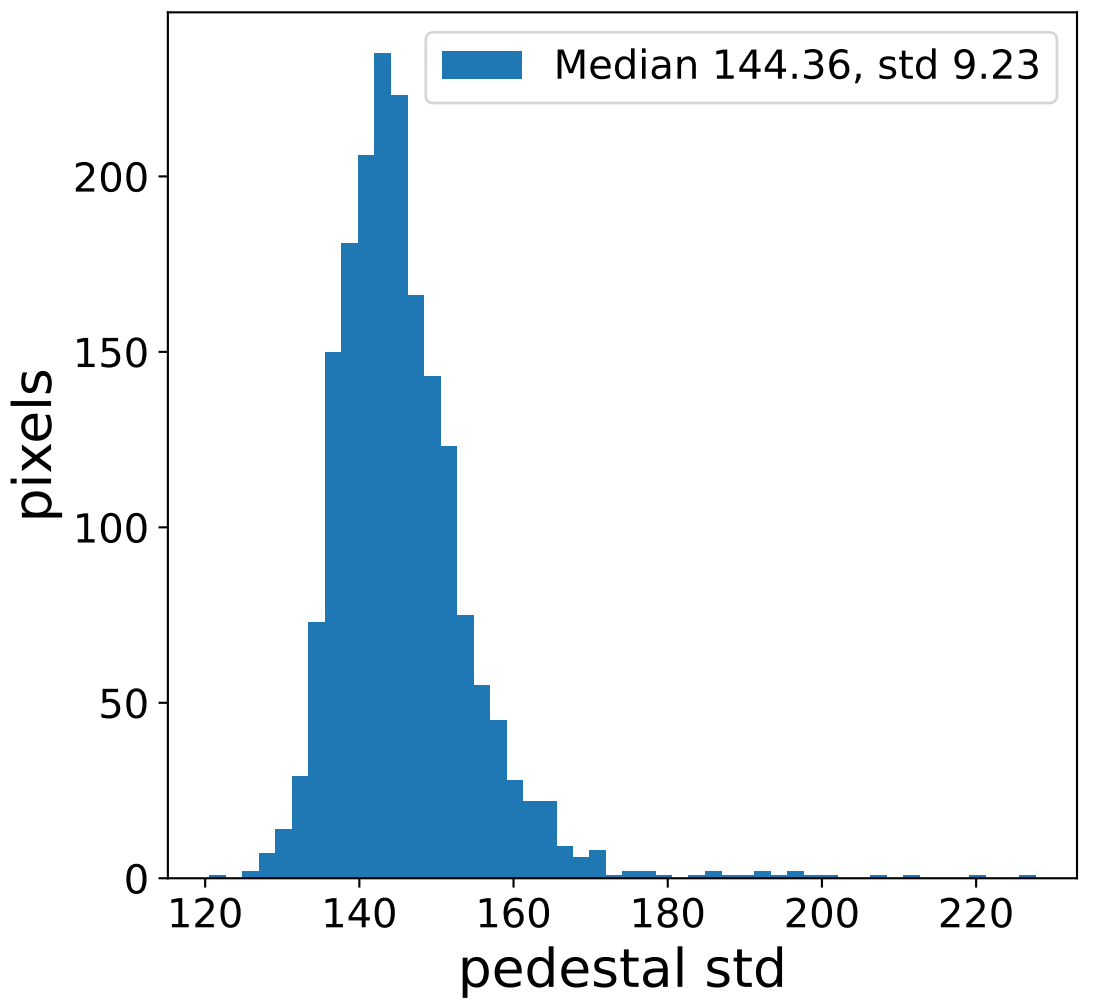

Run 7499

Run 7499

Run 7499 channel: HG

FF sample of 10000 events

pedestal sample of 10000 events

flat-fielded gain [ADC/pe]

Run 7499 channel: LG

FF sample of 10000 events

pedestal sample of 10000 events

flat-fielded gain [ADC/pe]