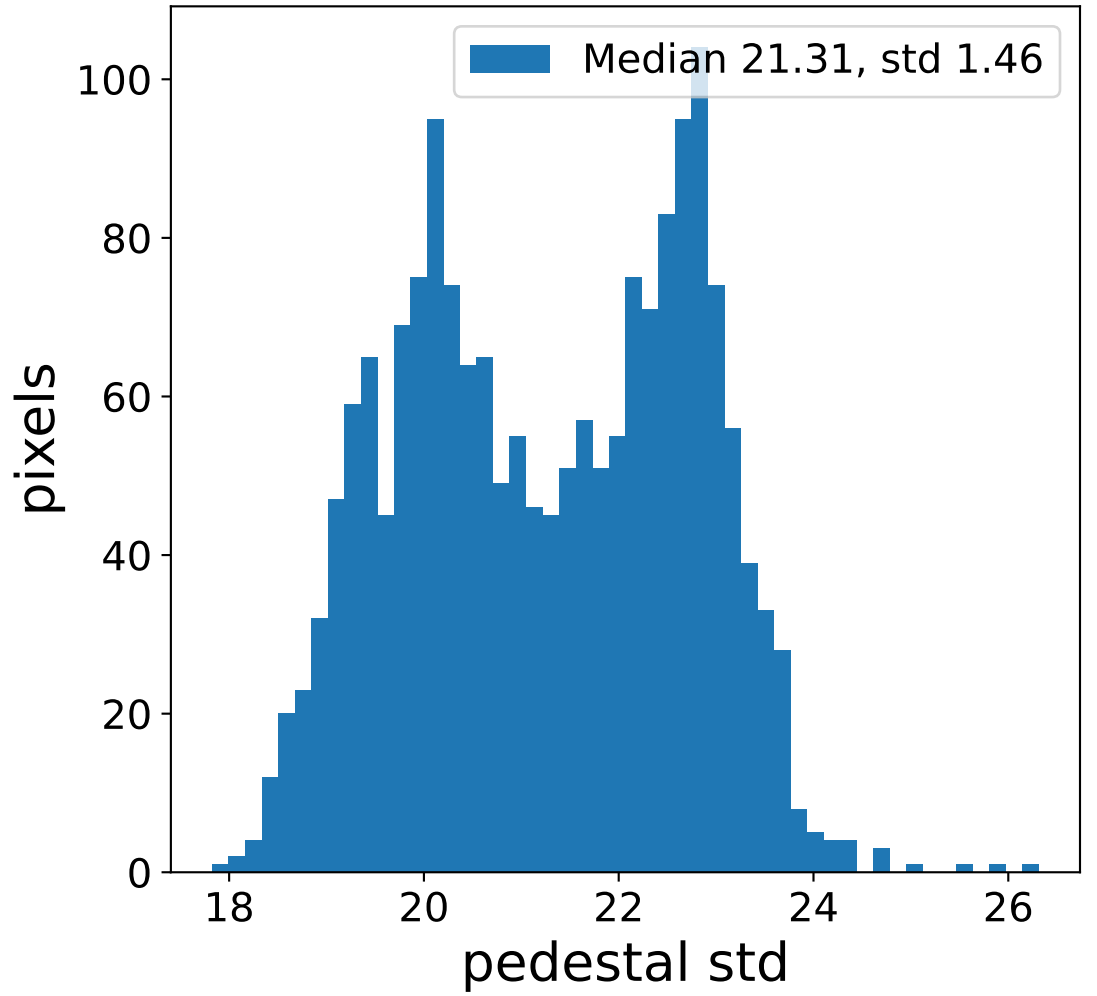

Run 7499

Run 7499

Run 7499 channel: HG

FF sample of 10000 events

pedestal sample of 10000 events

flat-fielded gain [ADC/pe]

Run 7499 channel: LG

FF sample of 10000 events

pedestal sample of 10000 events

flat-fielded gain [ADC/pe]