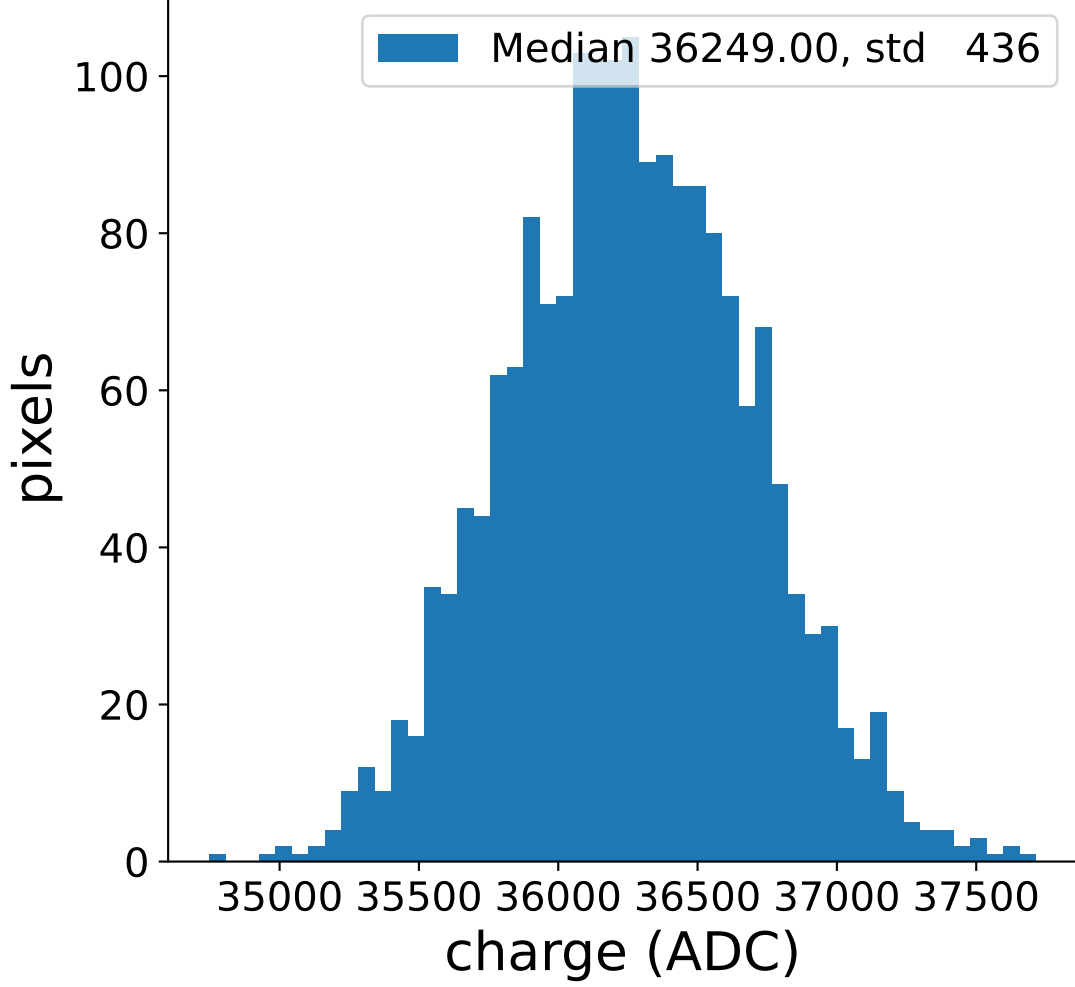

Run 7499

Run 7499

Run 7499 channel: HG

FF sample of 10000 events

pedestal sample of 10000 events

flat-fielded gain [ADC/pe]

Run 7499 channel: LG

FF sample of 10000 events

pedestal sample of 10000 events

flat-fielded gain [ADC/pe]