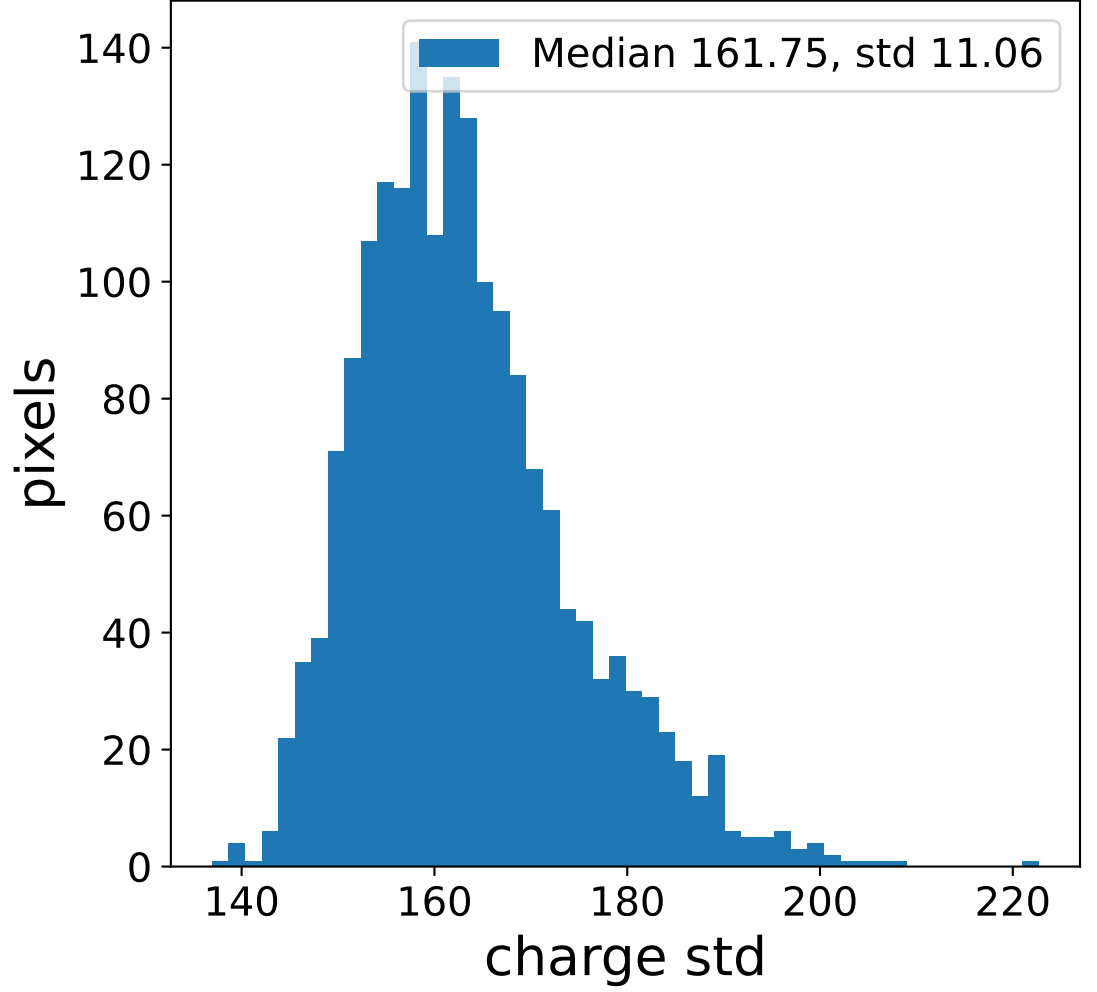

Run 7499

Run 7499

Run 7499 channel: HG

FF sample of 10000 events

pedestal sample of 10000 events

flat-fielded gain [ADC/pe]

Run 7499 channel: LG

FF sample of 10000 events

pedestal sample of 10000 events

flat-fielded gain [ADC/pe]