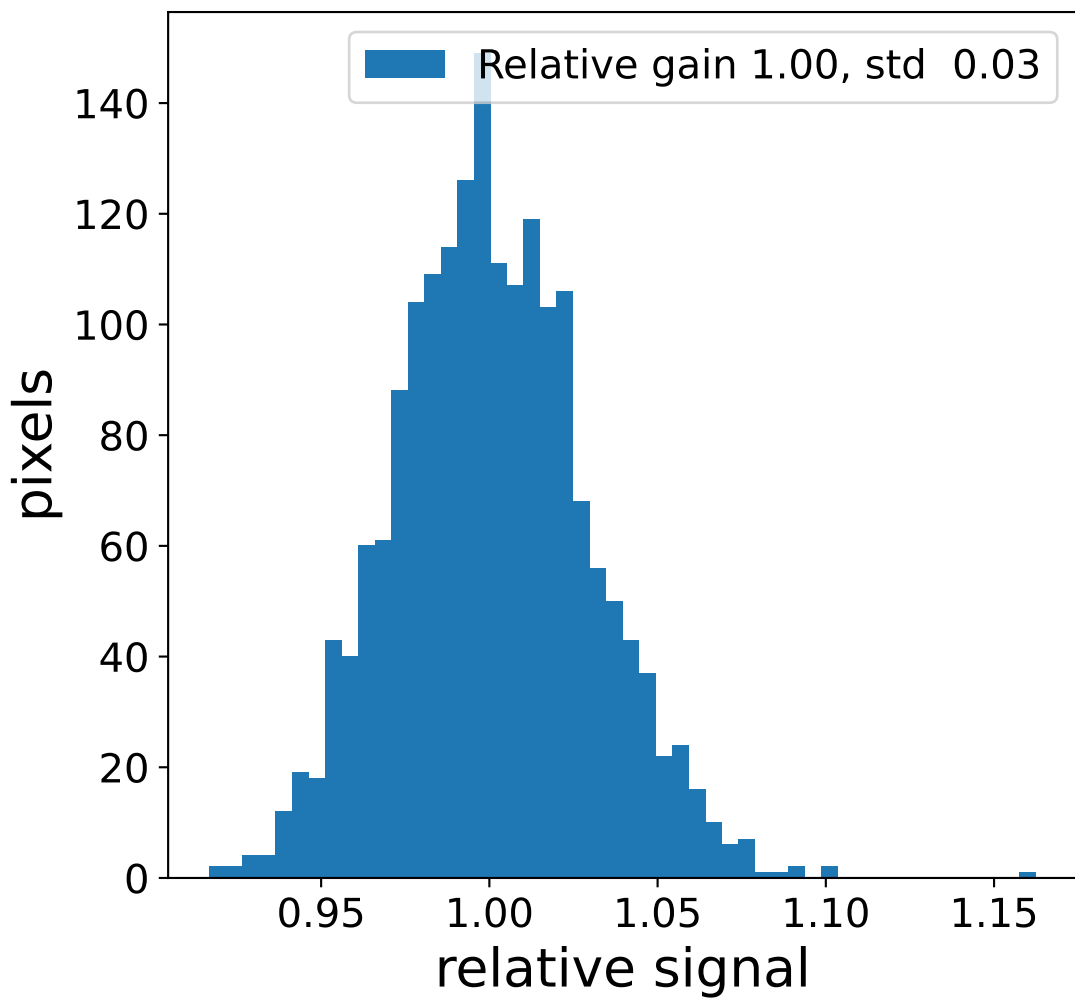

Run 7499

Run 7499

Run 7499 channel: HG

FF sample of 10000 events

pedestal sample of 10000 events

flat-fielded gain [ADC/pe]

Run 7499 channel: LG

FF sample of 10000 events

pedestal sample of 10000 events

flat-fielded gain [ADC/pe]