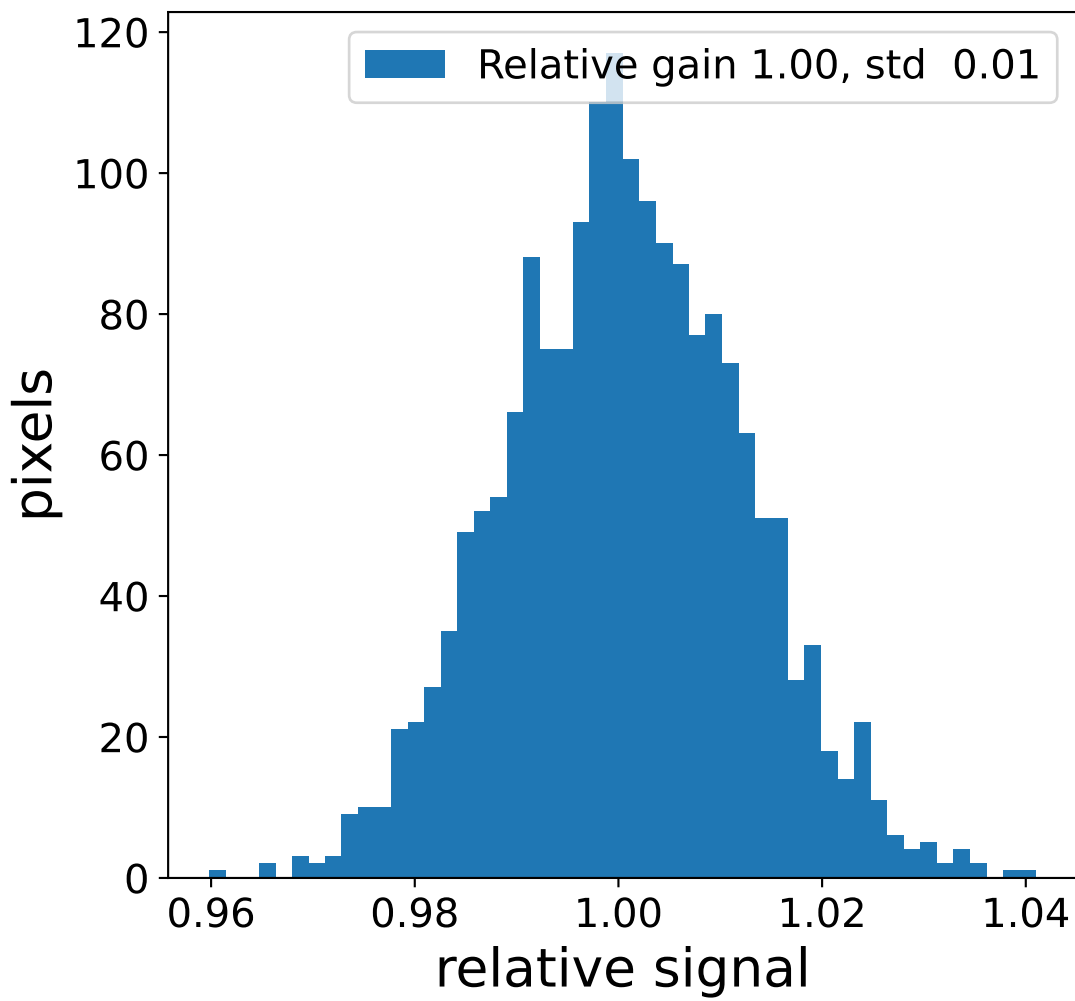

Run 7499

Run 7499

Run 7499 channel: HG

FF sample of 10000 events

pedestal sample of 10000 events

flat-fielded gain [ADC/pe]

Run 7499 channel: LG

FF sample of 10000 events

pedestal sample of 10000 events

flat-fielded gain [ADC/pe]