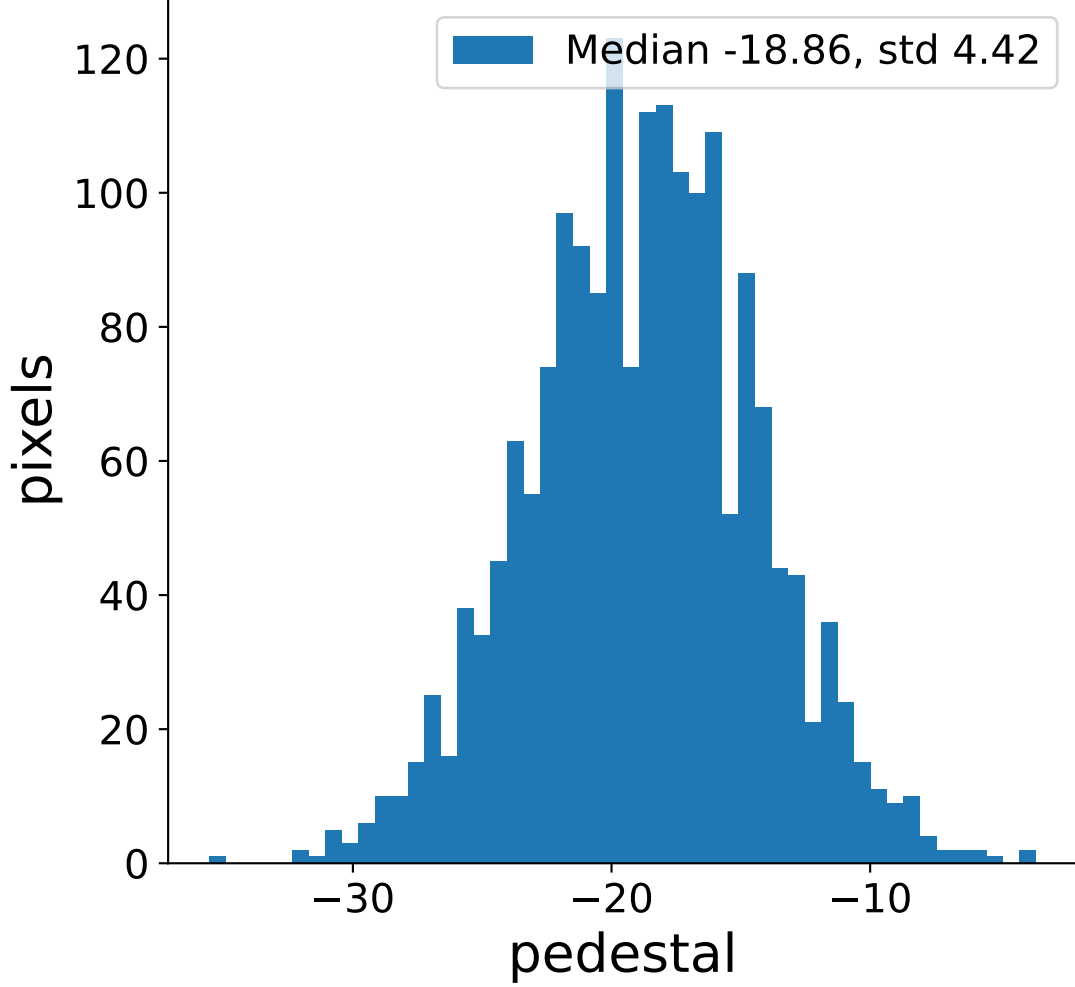

Run 7499

Run 7499

Run 7499 channel: HG

FF sample of 10000 events

pedestal sample of 10000 events

flat-fielded gain [ADC/pe]

Run 7499 channel: LG

FF sample of 10000 events

pedestal sample of 10000 events

flat-fielded gain [ADC/pe]