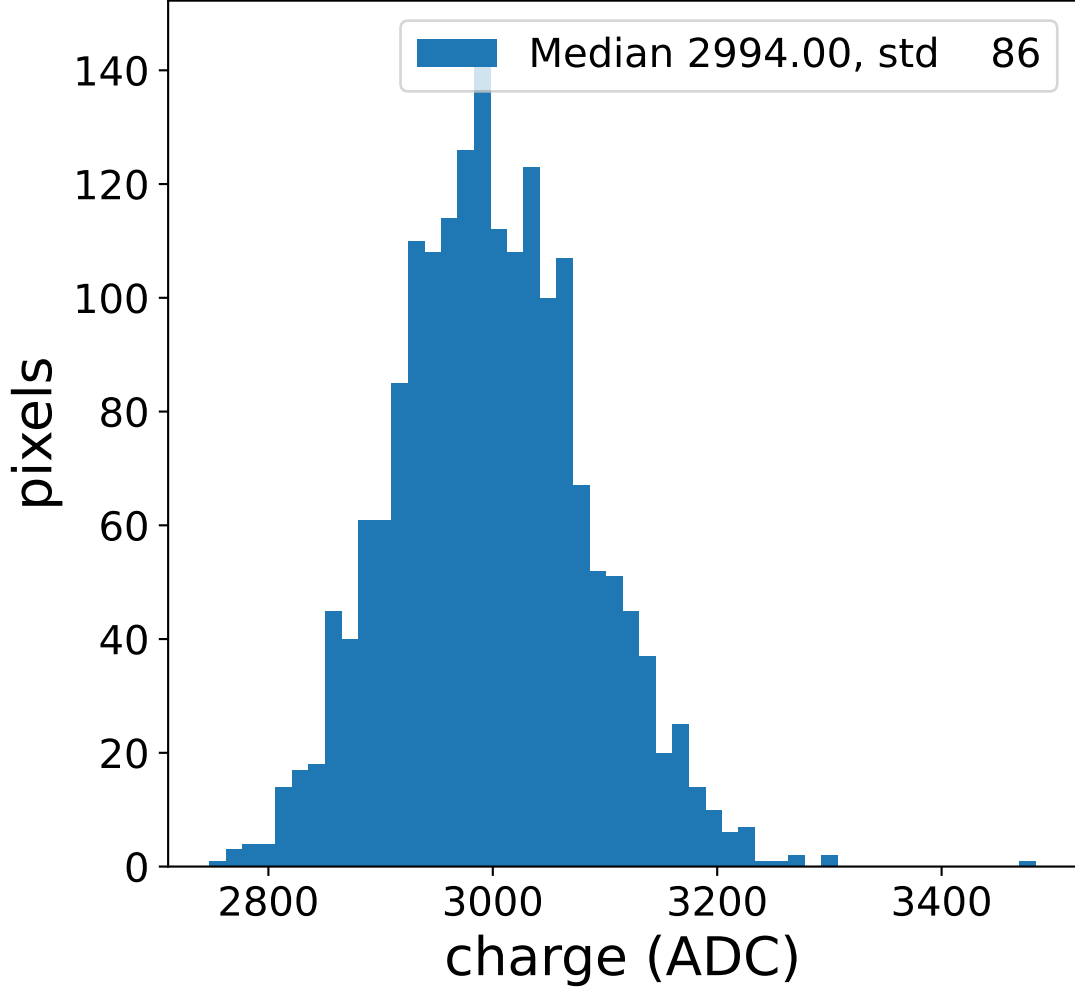

Run 7499

Run 7499

Run 7499 channel: HG

FF sample of 10000 events

pedestal sample of 10000 events

flat-fielded gain [ADC/pe]

Run 7499 channel: LG

FF sample of 10000 events

pedestal sample of 10000 events

flat-fielded gain [ADC/pe]