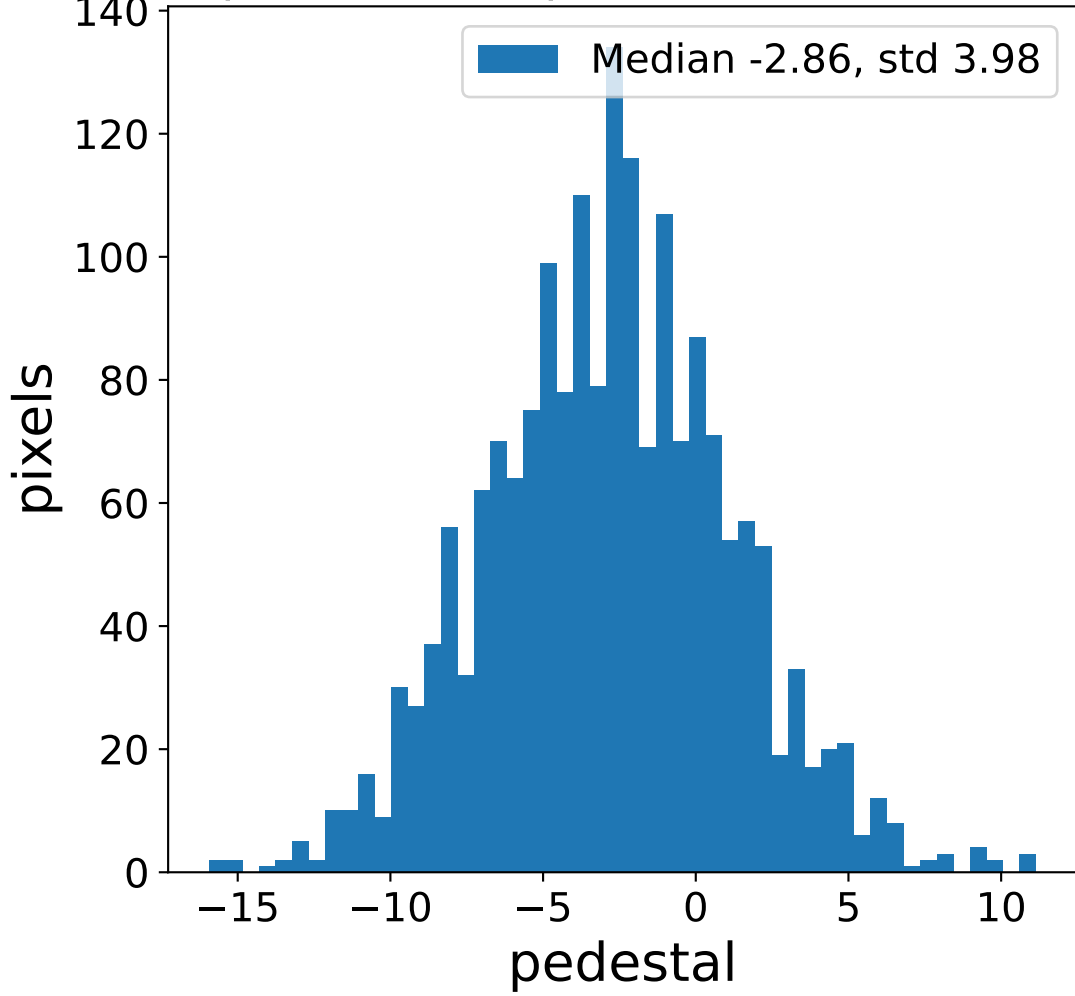

Run 7499

Run 7499

Run 7499 channel: HG

FF sample of 10000 events

pedestal sample of 10000 events

flat-fielded gain [ADC/pe]

Run 7499 channel: LG

FF sample of 10000 events

pedestal sample of 10000 events

flat-fielded gain [ADC/pe]