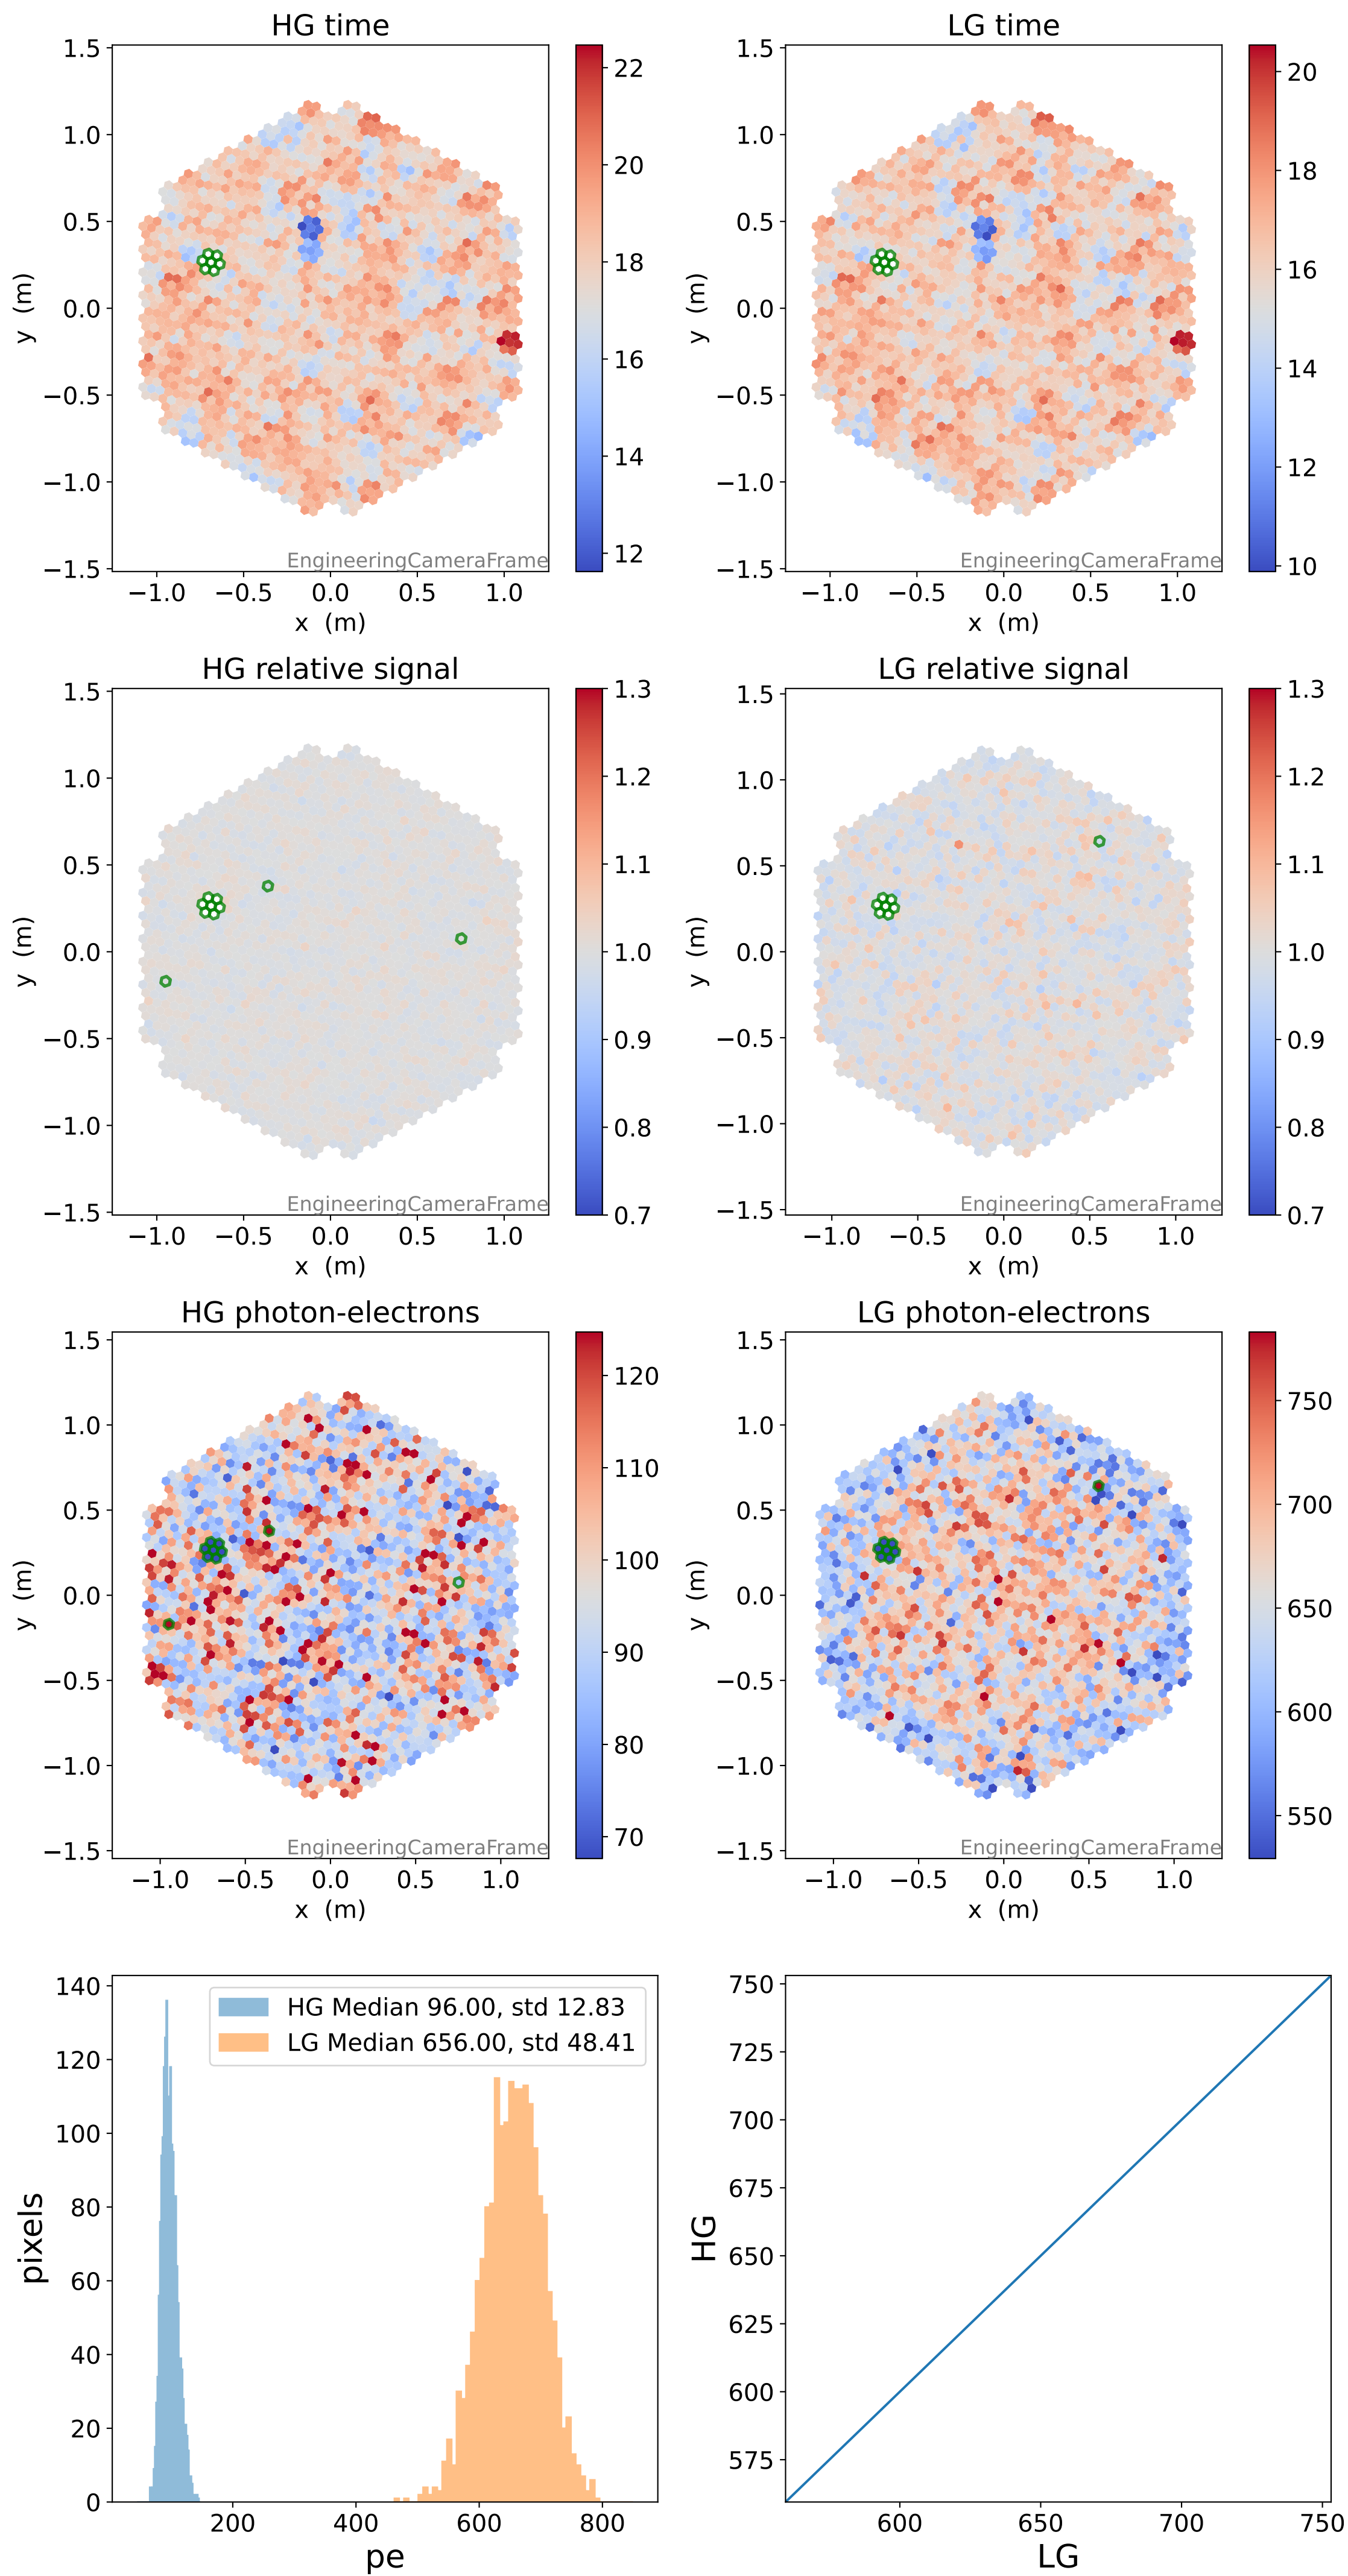

Run 7499

Run 7499

Run 7499 channel: HG

FF sample of 10000 events

pedestal sample of 10000 events

flat-fielded gain [ADC/pe]

Run 7499 channel: LG

FF sample of 10000 events

pedestal sample of 10000 events

flat-fielded gain [ADC/pe]