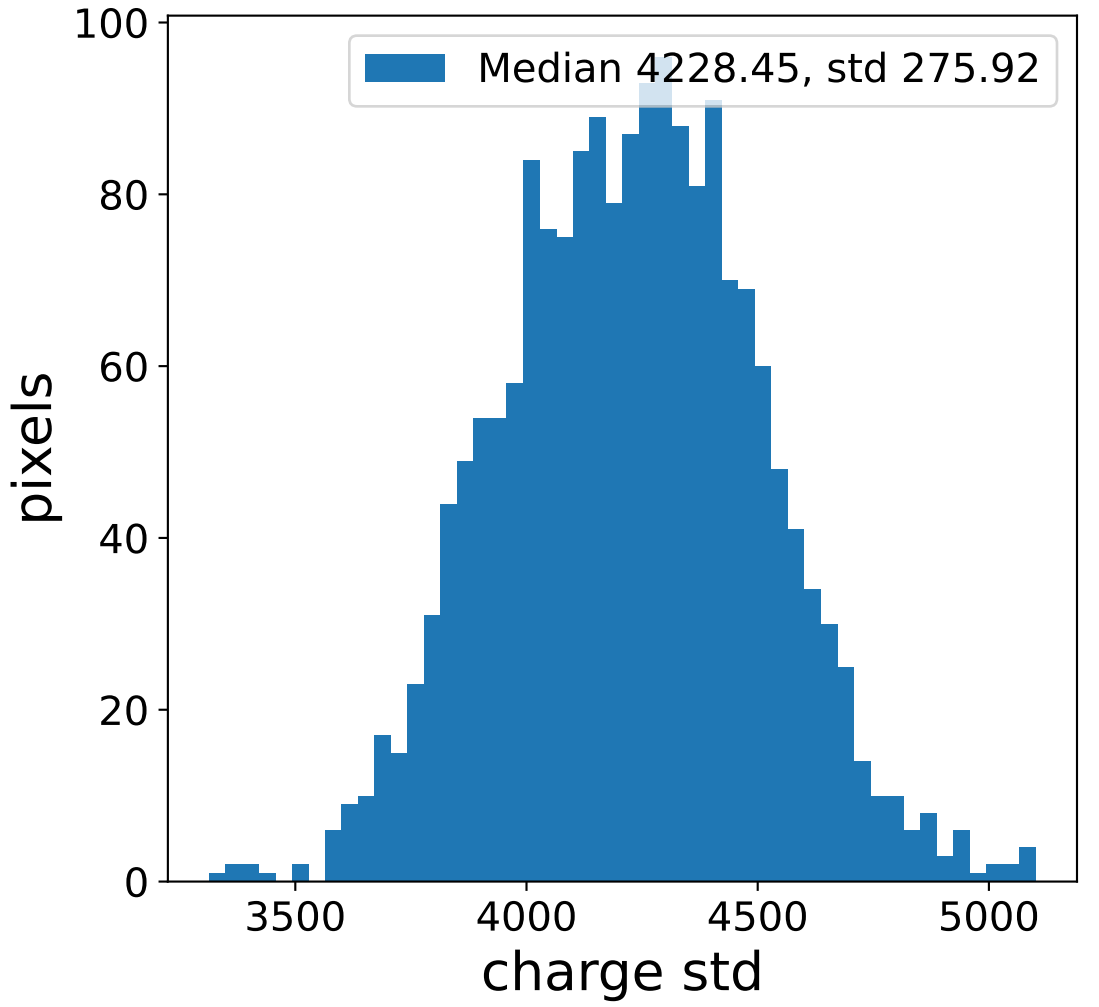

Run 7499

Run 7499

Run 7499 channel: HG

FF sample of 10000 events

pedestal sample of 10000 events

flat-fielded gain [ADC/pe]

Run 7499 channel: LG

FF sample of 10000 events

pedestal sample of 10000 events

flat-fielded gain [ADC/pe]