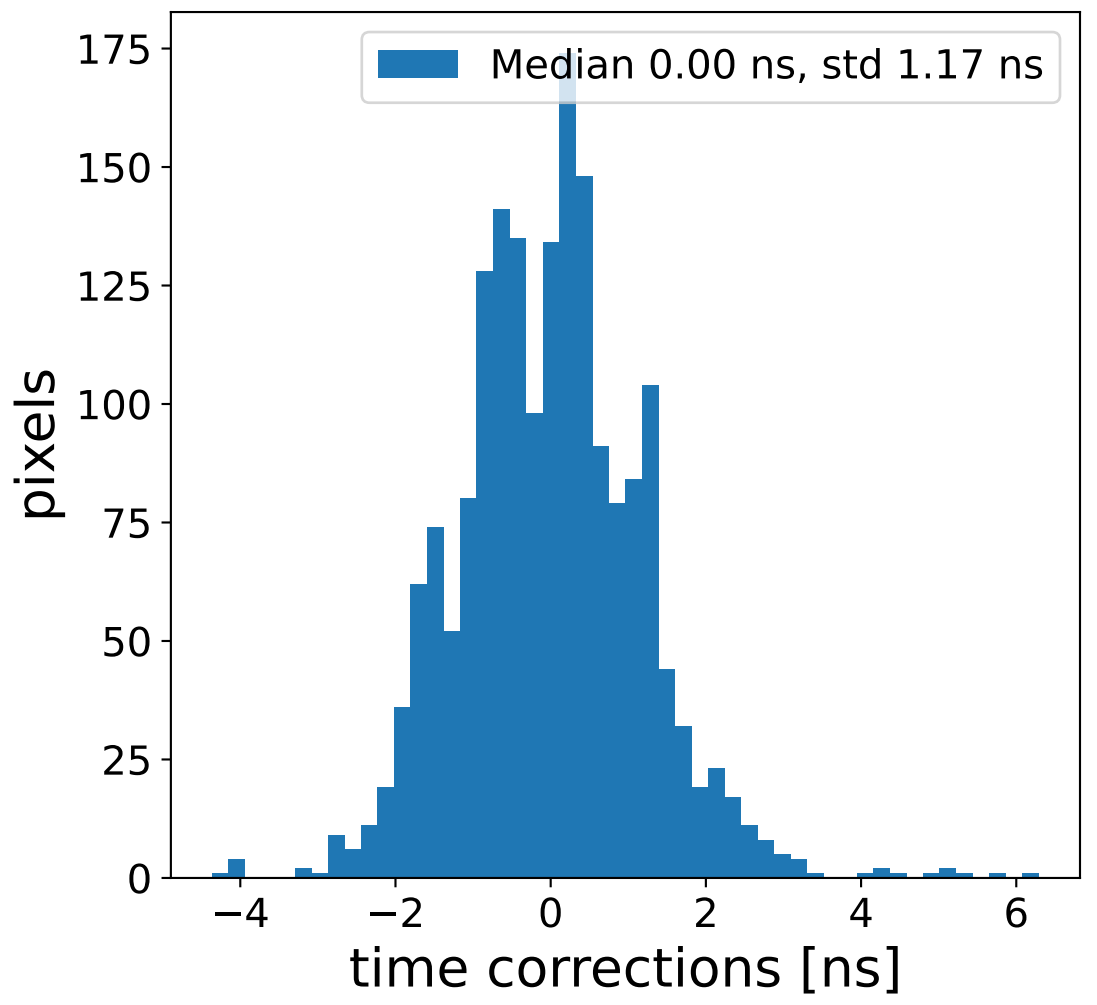

Run 7499

Run 7499

Run 7499 channel: HG

FF sample of 10000 events

pedestal sample of 10000 events

flat-fielded gain [ADC/pe]

Run 7499 channel: LG

FF sample of 10000 events

pedestal sample of 10000 events

flat-fielded gain [ADC/pe]